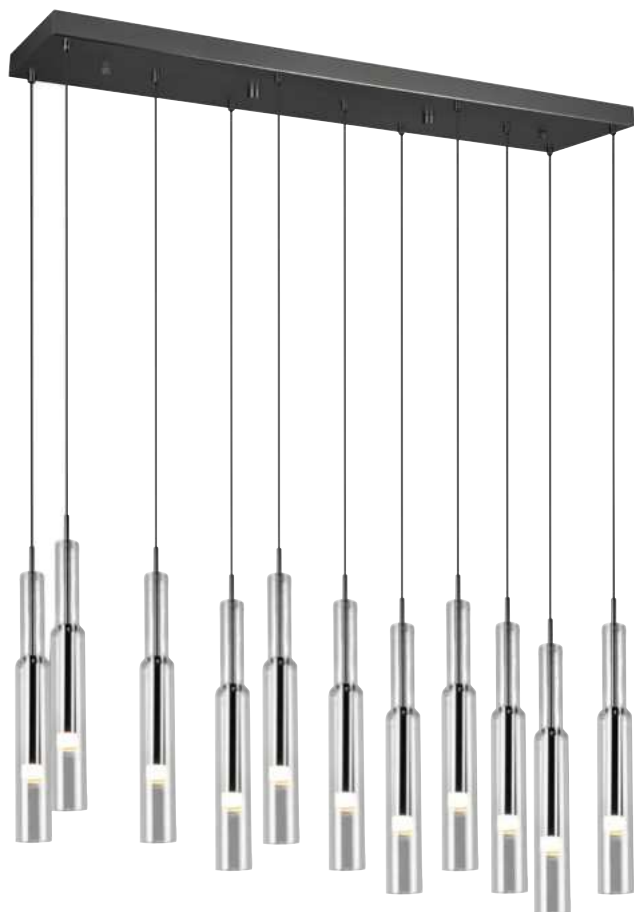

The fascinating design of the LUCENT pendant lamp appears both elegant and noble in its simplicity. Its slender cylindrical glass tubes radiate timeless exclusivity and will capture gazes immediately. The lamps come with an integrated adjusting wheel on the ceiling fitting, which allows the light colour to be adjusted. Thanks to innovative switch dimmer technology, the lighting intensity can also be adjusted with a conventional light switch. Whether round or elongated, with a diameter of 50cm or a width of 115cm, the lamps are particularly effective in large rooms.

LUCENT

Switch Dimmer

SWITCH DIMMER
Helligkeit in 3 Stufen
mit herkömmlichem
Lichtschalter einstellbar |
Brightness adjustable in
3 levels with conventional
light switch

DIP SWITCH:
Lichtfarben direkt an
der Leuchte einstellbar |
Colours directly
adjustable at the lamp

Ø 60 x 450 mm

LUCENT

Pendelleuchte, Metall, Glas
Pendant lamp, metal, glass

↔ 1150 mm, ↓ 1500 mm, ↗ 250 mm

incl. 11 x 2,8 W LED | 280 lm
2300+3000+4000 K

344511106 | Chrom, rauchfarbig,
Chrom bedampft · Chrome, smoke,
chrome plated