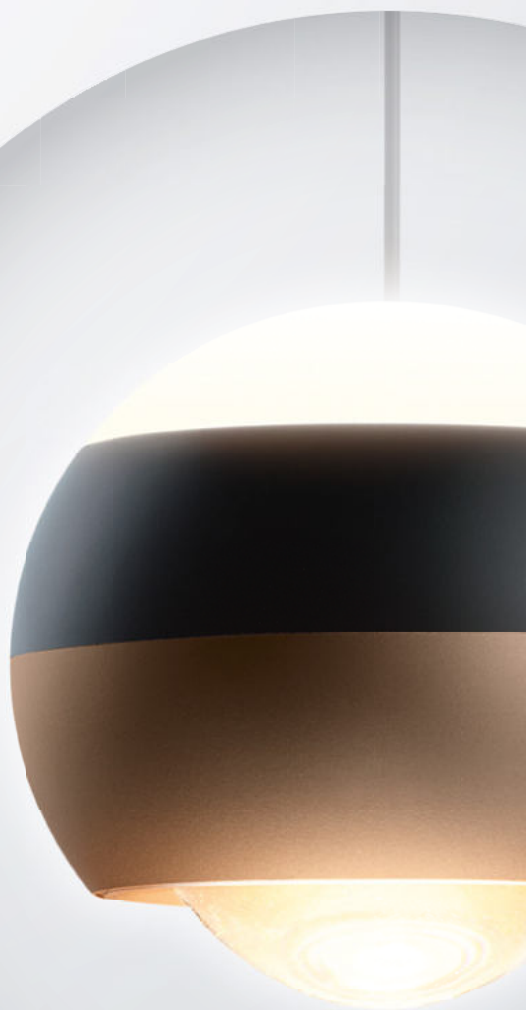

TRIO **SELECT**

The logo for TRIO SELECT features the word "TRIO" in a thin, black, sans-serif font, followed by "SELECT" in a bold, black, sans-serif font. A yellow triangle is positioned behind the text, with its top vertex pointing upwards and its base below "SELECT".