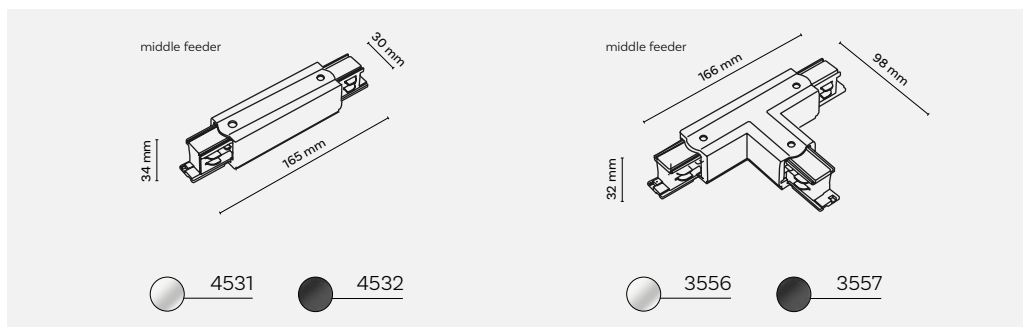

Accessories for three-track system