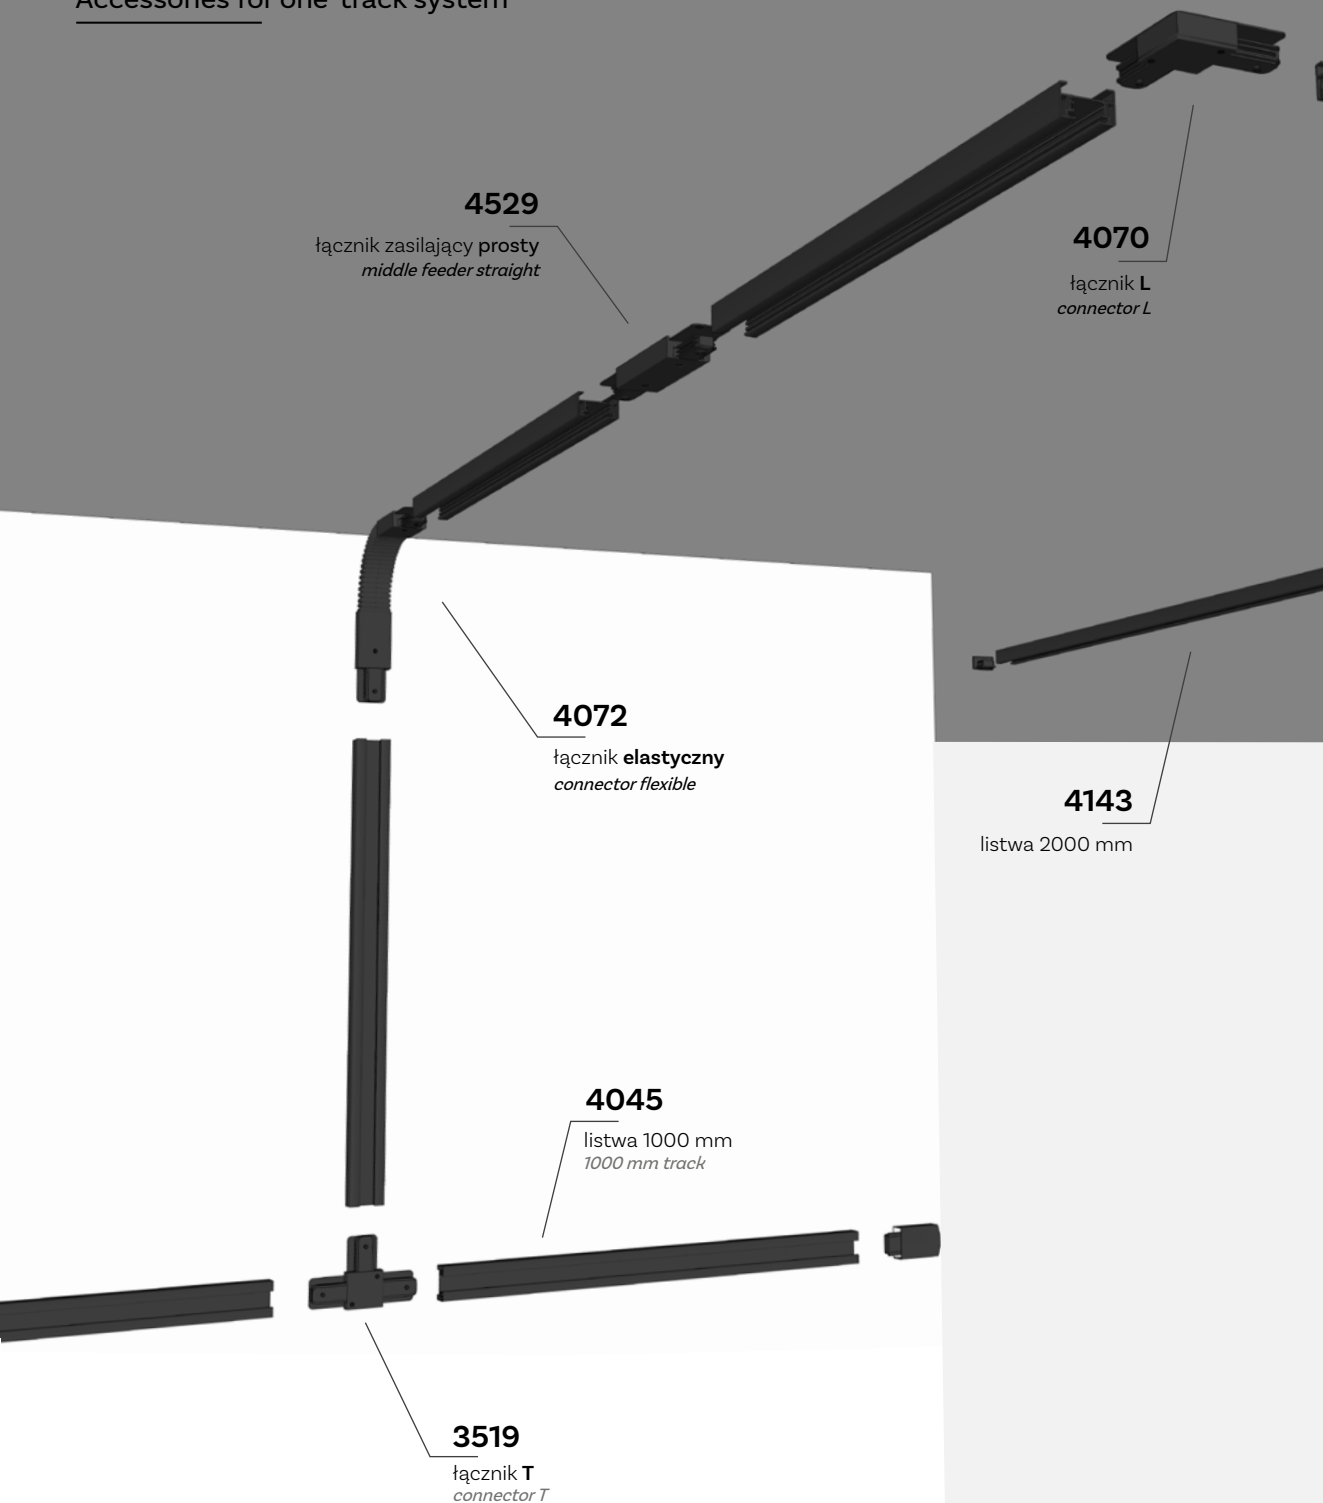

Accessories for one-track system