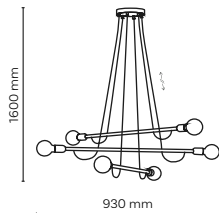

4950 / HELIX WOOD
6 x E27 / 230V / max 15W / LED

TK LIGHTING® / HELIX WOOD