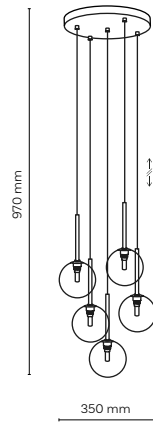

5943 / NILOS

5 x G9 / 230V / max 8W / LED
KL / 7525 (ø 120mm)