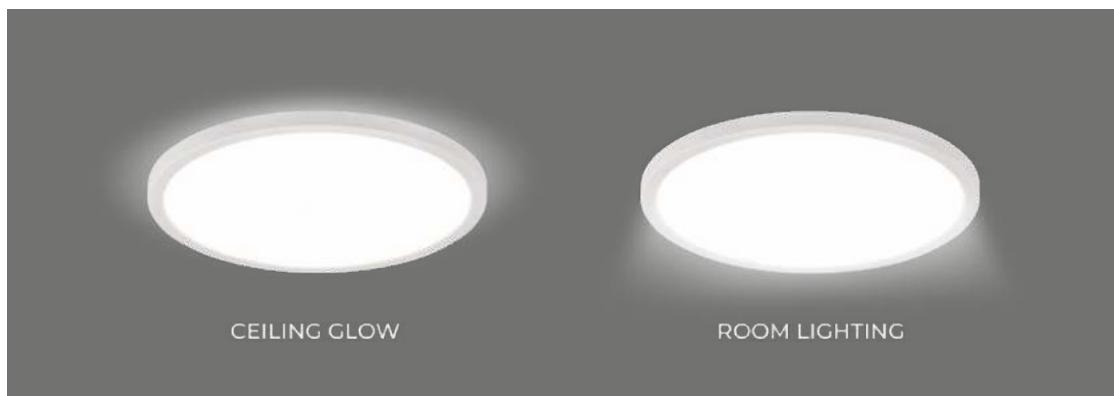

6901 / AQUA

1 x LED / 24W / 2565 lm / 230V
3000K / 4000K / 6500K