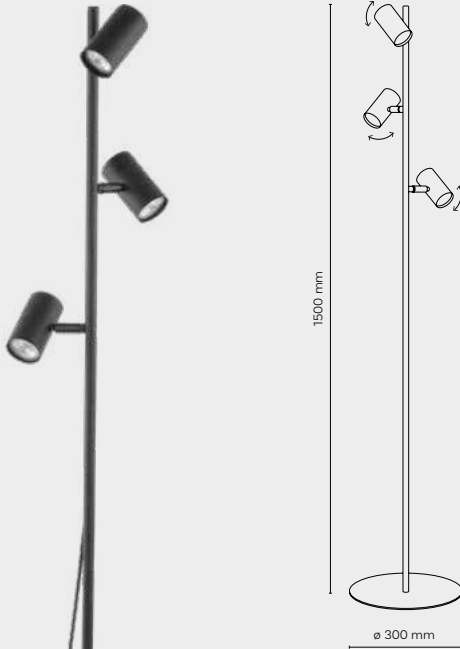

16064 / TOP
3 x GU10 / 230V / max 10W / LED
16064