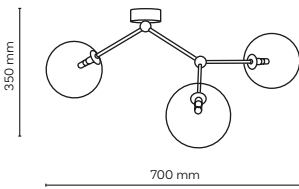

10069 / FAIRY GOLD

3 x G9 / 230V / max 8W / LED
KL / 7571 (ø 150 mm)

NEW

T.K. LIGHTING / FAIRY GOLD