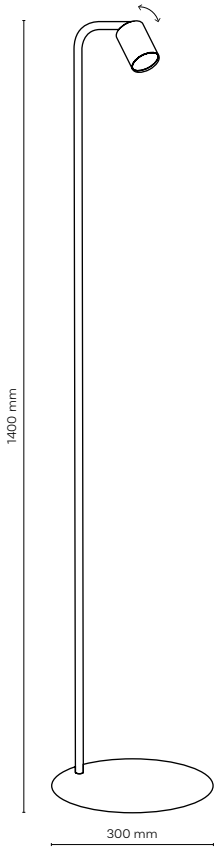

5489 / LOGAN

1 x GU10 / 230V / max 10W / LED

5489 5484