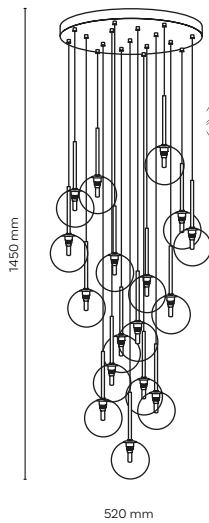

5945 / NILOS

17 x G9 / 230V / max 8W / LED
KL / 7525 (ø 120mm)