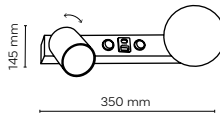

10152 / VOX USB

1 x GU10 / 230V / max 10W / LED
+ 1 x G9 / 230V / max 8W / LED
KL / 7455 (ø 100mm)