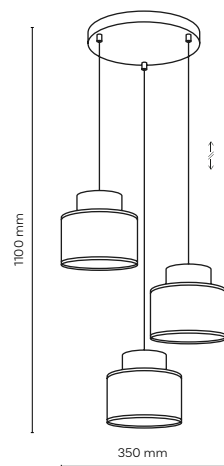

1856 / DUO WHITE

1 x E27 / 230V / max 15W / LED
AB / 9740

10078 / DUO WHITE

1 x E27 / 230V / max 15W / LED
AB / 9741

10078 / DUO WHITE

2594 / DUO WHITE

3 x E27 / 230V / max 15W / LED
AB / 9741 (200mm)

2345 / DUO WHITE