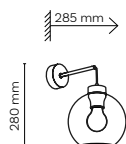

10243 / CUBUS
1 x E27 / 230V / max 15W / LED
KL / 7381 (ø 180mm)