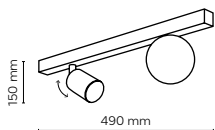

10000 / VOX

1 x GU10 / 230V / max 10W / LED

+ 1 x G9 / 230V / max 8W / LED

KL / 7455 (ø 100mm)