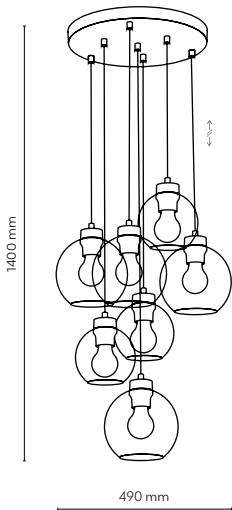

10208 / CUBUS

10208 / CUBUS

9 x E27 / 230V / max 15W / LED
 KL / 7381 (ø 180mm), 7426 (ø 150mm)

10207 / CUBUS

10207 / CUBUS

7 x E27 / 230V / max 15W / LED
 KL / 7381 (ø 180mm), 7426 (ø 150mm)

T.K. LIGHTING / CUBUS