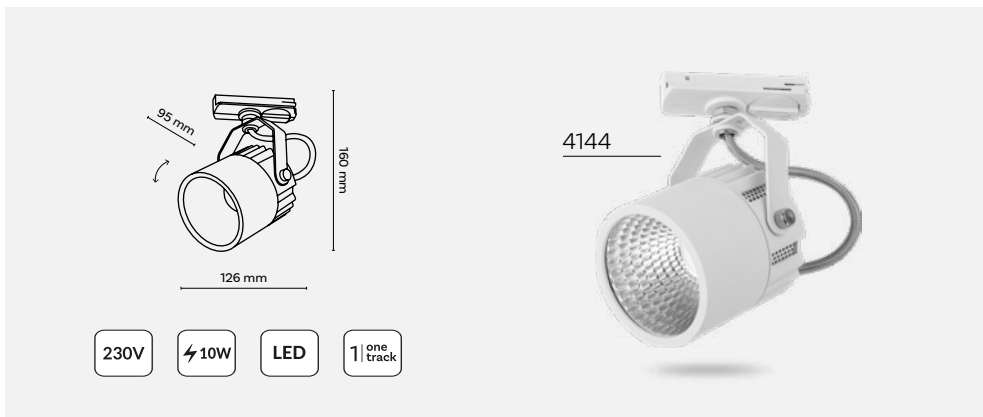

LED

4921
one-track

Pendant lamp

5751
one-track

5750
one-track

1170 mm

80 mm

35 mm