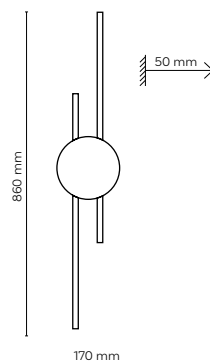

1367 / JAVA

LED / 30W / 1200 lm / 3000K

T.K. LIGHTING / JAVA