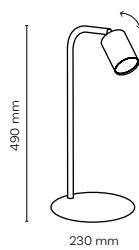

5414 / LOGAN

1 x GU10 / 230V / max 10W / LED