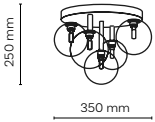

T.K. LIGHTING / AURORA

NEW

10258 / AURORA

 **10258 / AURORA**

 26 x G9 / 230V / max 8W / LED
KL / 7525 (ø 120mm)

NEW

T.K. LIGHTING® / AURORA

material of the lamp: metal, glass, plastic