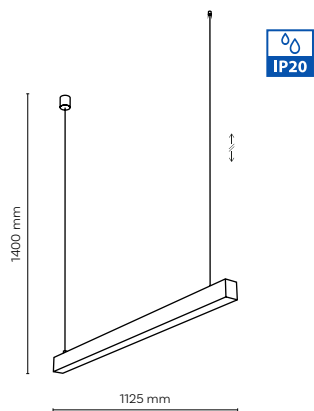

18079 / LUXE

1 x LED / 40W / 4000 lm / 4000K

T.K. LIGHTING / LUXE