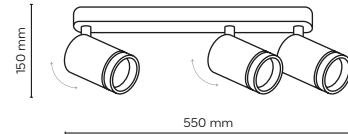

6915 / JET

3 x GU10 / 230V / max 10W / LED

6915 6914 RING GRATIS!