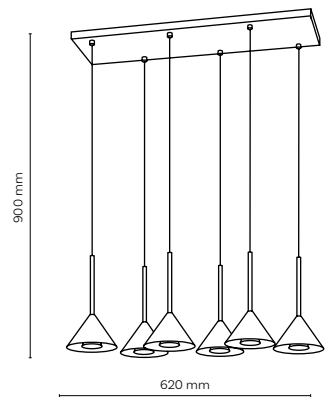

10306 / CONO

6 x GU10 / 230V / max 10W / LED
KL / ø 120 mm