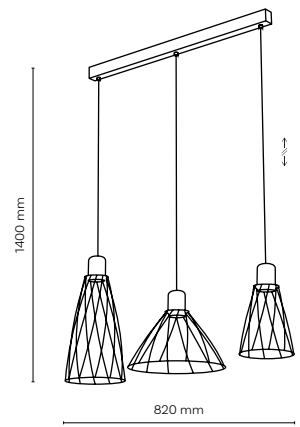

10158 / MODESTO

3 x GU10 / 230V / max 10 W / LED

T.K. LIGHTING / MODESTO