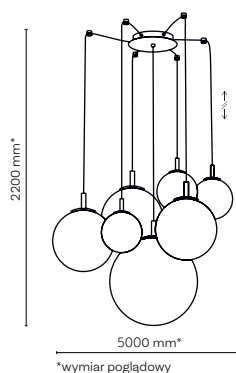

4608 / CADIX

7 x G9 / 230V / max 8W / LED
KL / 7872 (ø 140mm), 7877 (ø 210mm),
7882 (ø 300mm)