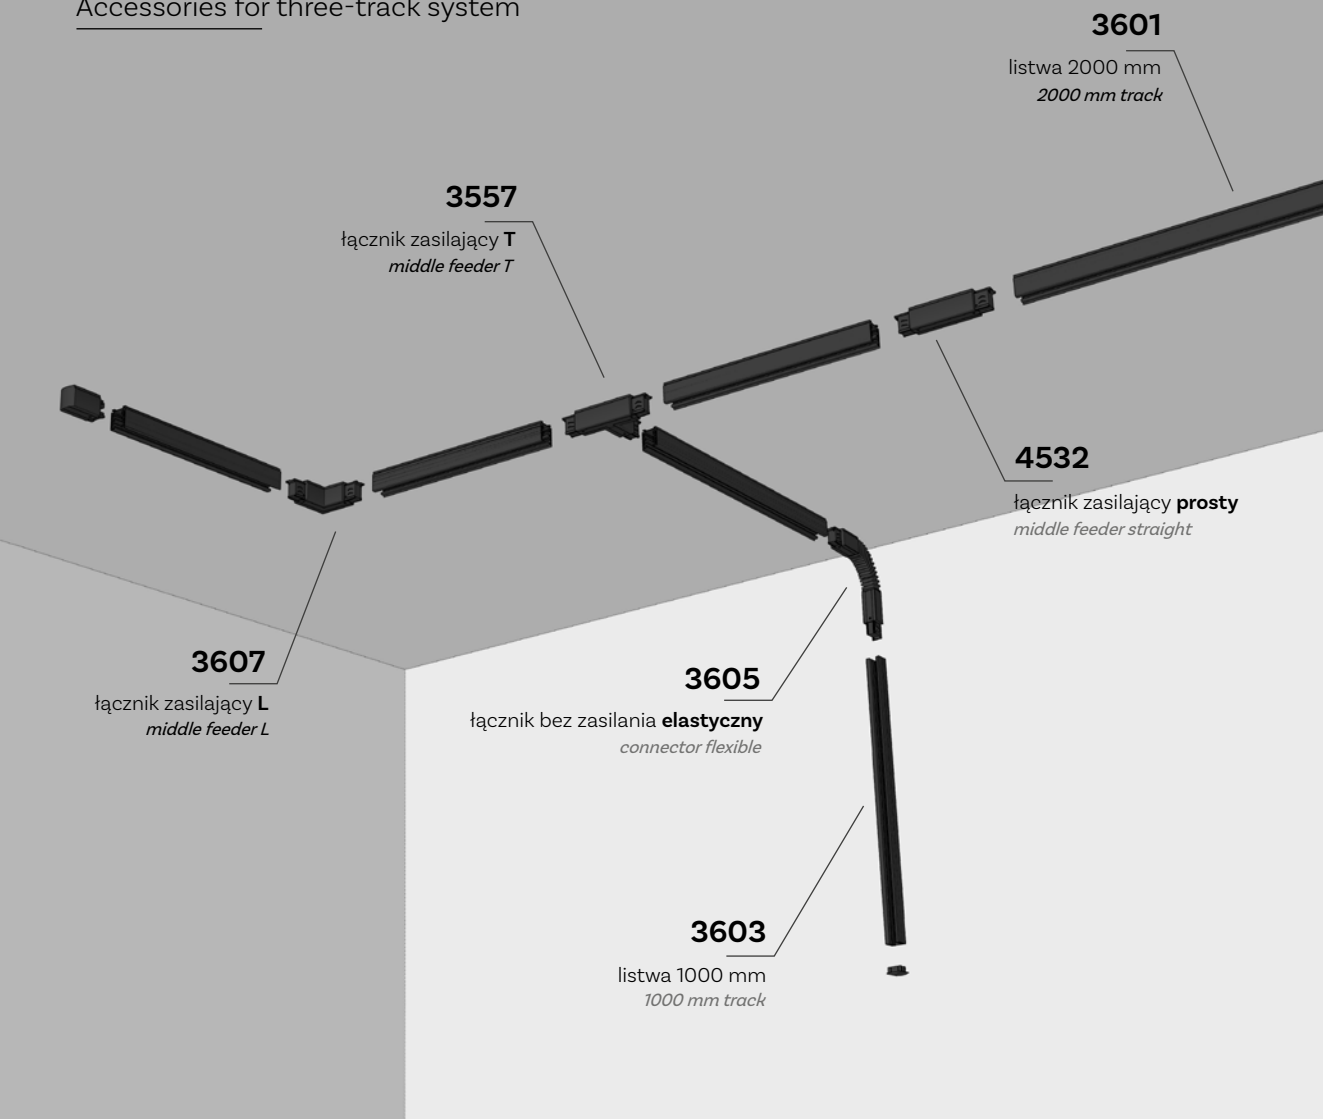

Accessories for three-track system