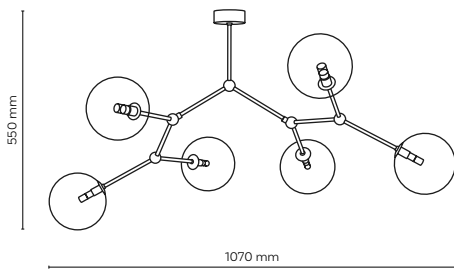

 **4855 / FAIRY BLACK**

 4 x G9 / 230V / max 8W / LED
KL / 7454 (ø 120 mm)

 **4856 / FAIRY BLACK**

 6 x G9 / 230V / max 8W / LED
KL / 7454 (ø 120 mm)

10069 / FAIRY GOLD

10071 / FAIRY GOLD

6 x G9 / 230V / max 8W / LED
KL / 7571 (ø 150 mm)