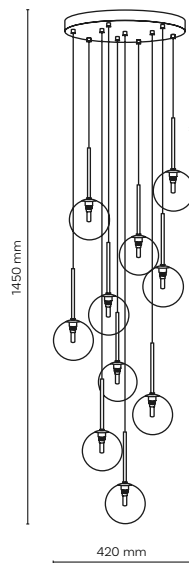

5944 / NILOS

10 x G9 / 230V / max 8W / LED
KL / 7525 (ø 120mm)