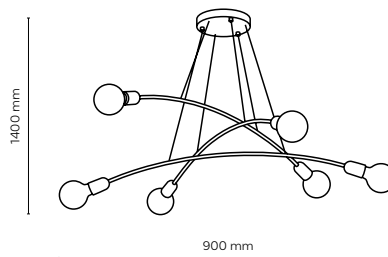

2726 / HELIX

6 x E27 / 230V / max 15W / LED

T.K. LIGHTING / HELIX