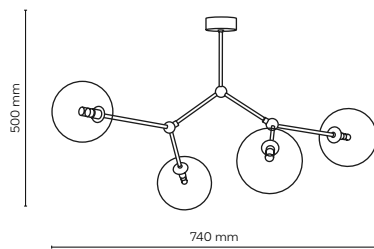

 **4855 / FAIRY BLACK**

 4 x G9 / 230V / max 8W / LED
KL / 7454 (ø 120 mm)

 **4856 / FAIRY BLACK**

 6 x G9 / 230V / max 8W / LED
KL / 7454 (ø 120 mm)

10069 / FAIRY GOLD

10071 / FAIRY GOLD

6 x G9 / 230V / max 8W / LED
KL / 7571 (ø 150 mm)