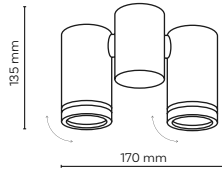

4352 / JET

2 x GU10 / 230V / max 10W / LED