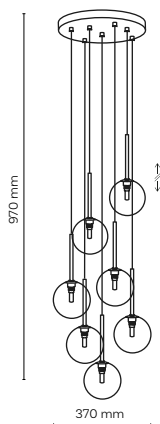

5362 / NILOS

7 x G9 / 230V / max 8W / LED
KL / 7525 (ø 120mm)