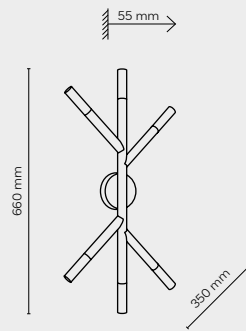

4525 / NOBLE

6 x G9 / 230V / max 8W / LED

NEW

T.K. LIGHTING / NOBLE