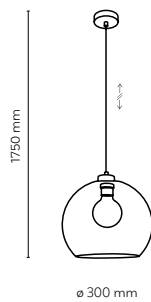

4292 / CUBUS
1 x E27 / 230V / max 15W / LED
KL / 7429 (ø 300mm)