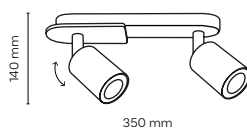

5777 / COVER WOOD

 **5777 / COVER WOOD**

 5 x GU10 / 230V / max 10W / LED

4673 / COVER WOOD

 **4673 / COVER WOOD**

 1 x GU10 / 230V / max 10W / LED

 **4674 / COVER WOOD**

 2 x GU10 / 230V / max 10W / LED