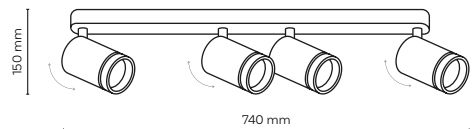

6917 / JET

4 x GU10 / 230V / max 10W / LED

6917 6916 RING GRATIS!