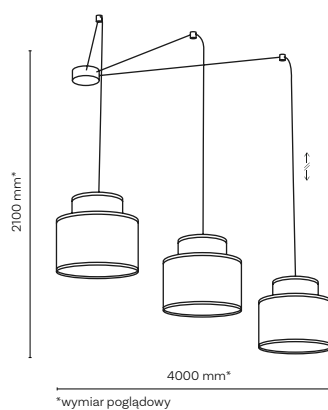

1856 / DUO WHITE

1 x E27 / 230V / max 15W / LED
AB / 9740

10078 / DUO WHITE

1 x E27 / 230V / max 15W / LED
AB / 9741

10078 / DUO WHITE

2594 / DUO WHITE

3 x E27 / 230V / max 15W / LED
AB / 9741 (200mm)

2345 / DUO WHITE