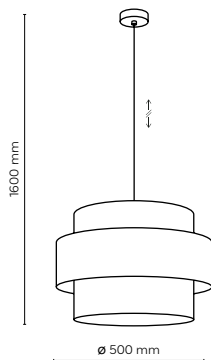

2783 / TRIO

2758 / TRIO

1x E27 / 230V / max 15W / LED

AB 9749 / 9748

2758

2783