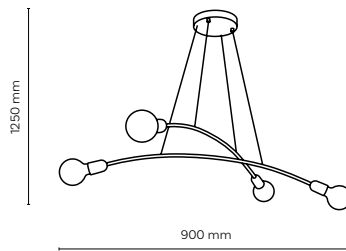

2724 / HELIX

4 x E27 / 230V / max 15W / LED