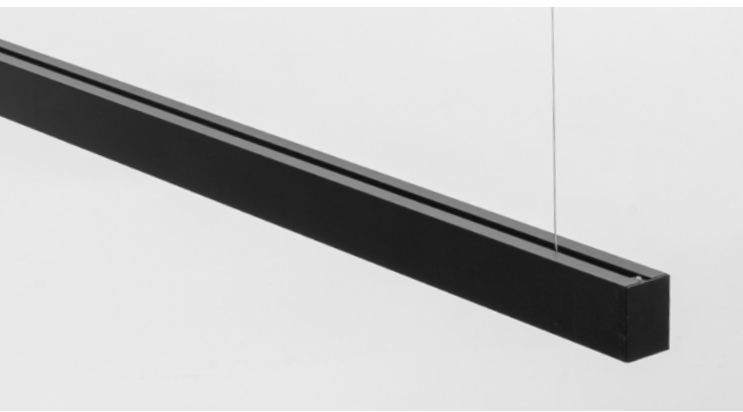

18079 / LUXE

1 x LED / 40W / 4000 lm / 4000K

T.K. LIGHTING / LUXE