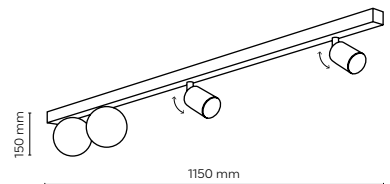

10002 / VOX

2 x GU10 / 230V / max 10W / LED

+ 2 x G9 / 230V / max 8W / LED

KL / 7455 (ø 100mm)