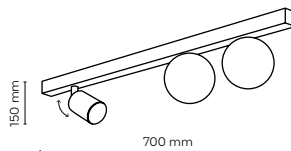

 **4675 / COVER WOOD**

 3 x GU10 / 230V / max 10W / LED

10000 / VOX

1 x GU10 / 230V / max 10W / LED

+ 1 x G9 / 230V / max 8W / LED

KL / 7455 (ø 100mm)

10001 / VOX

1 x GU10 / 230V / max 10W / LED