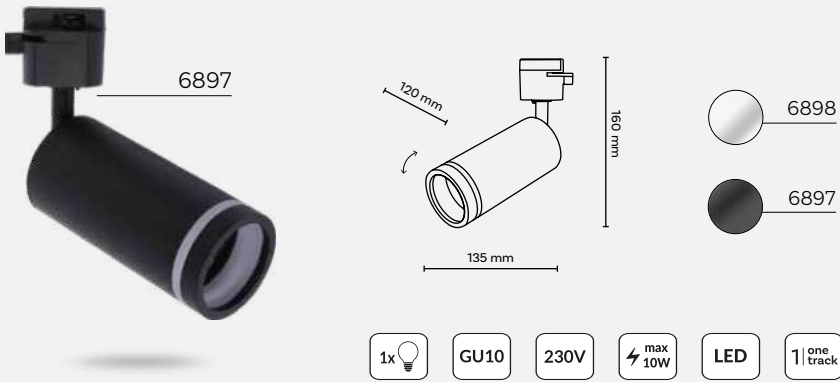

LED

4921
one-track

Pendant lamp

5751
one-track

5750
one-track

1170 mm

80 mm

35 mm