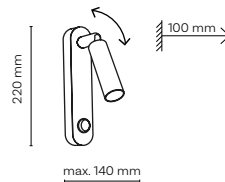

6621 / ENZO

1 x G9 / 230V / max 8W / LED

2 x G9 / 230V / max 8W / LED