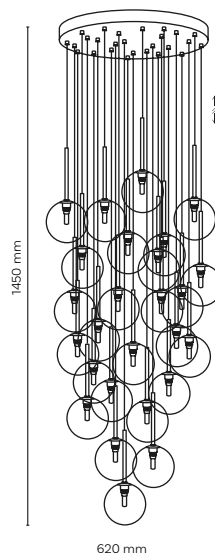

10099 / NILOS

26 x G9 / 230V / max 8W / LED
KL / 7525 (ø 120mm)