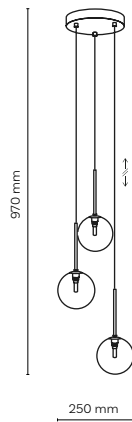

5942 / NILOS

3 x G9 / 230V / max 8W / LED
KL / 7525 (ø 120mm)