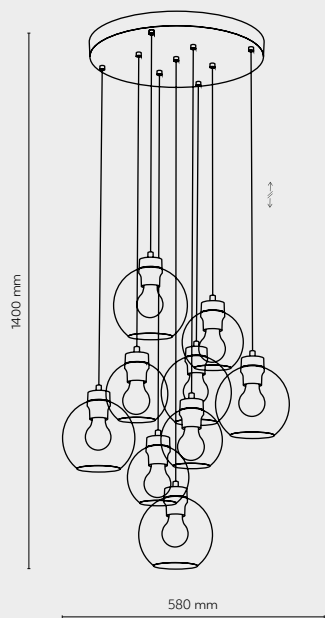

10208 / CUBUS

10208 / CUBUS

9 x E27 / 230V / max 15W / LED
 KL / 7381 (ø 180mm), 7426 (ø 150mm)

10207 / CUBUS

10207 / CUBUS

7 x E27 / 230V / max 15W / LED
 KL / 7381 (ø 180mm), 7426 (ø 150mm)

T.K. LIGHTING / CUBUS