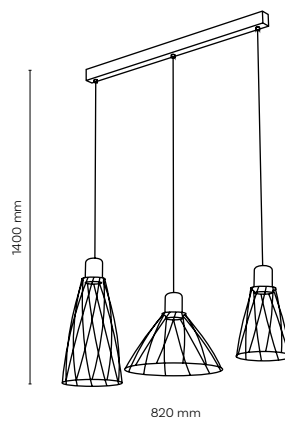

4613 10254

10187 / MODESTO

10187 / MODESTO

3 x GU10 / 230V / max 10 W / LED

10149 / MODESTO

10149 / MODESTO

3 x GU10 / 230V / max 10 W / LED

TK LIGHTING / MODESTO