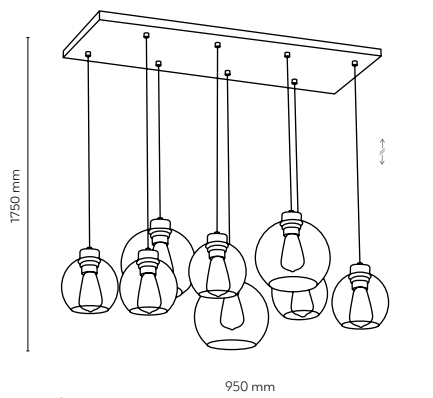

2834 / CUBUS

8 x E27 / 230V / max 15W / LED
KL / 7376, 7374, 7375, 7379, 7378, 7377