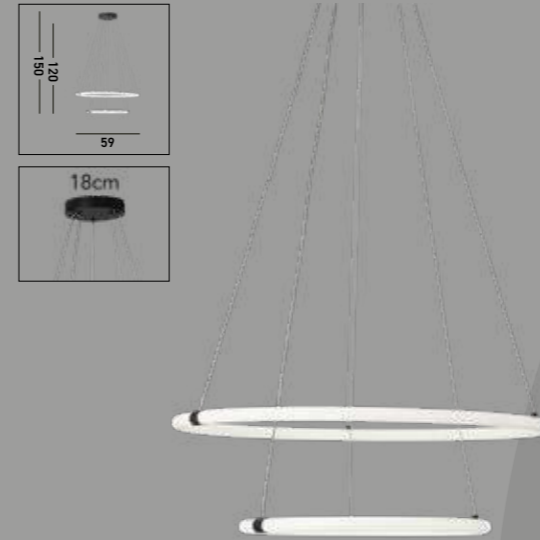

Product Features

3-stage on/off dimming by wall switch
(1lt pendant only)