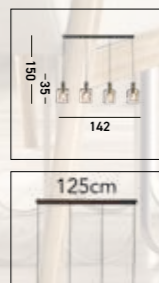

88910-4MO
SWEDEN 4Lt Bar Pendant
Mocha Metal & Amber Glass

NEW

Large amber glass shades and mocha metal creates stand out on-trend lighting.