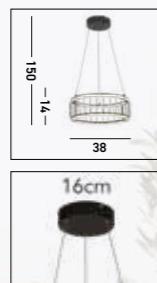

On-trend large LED rings with harmonious concentric circles are a statement piece for any room.

54213-1BK
CIRCOLO Cage Drum Pendant
Black Metal & White Silicon