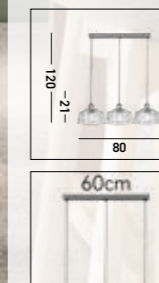

5423-3BK
MIA 3Lt Multi-Drop Pendant
Black Metal & Smoked Glass