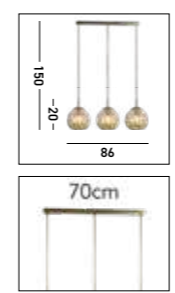

1623-3SM
BALLS 3Lt Bar Pendant
Chrome Metal & Smoked Glass

E27 CLASS1 WATT 3x60 DIMMABLE