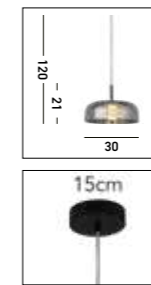

3-stage
dimming by
wall switch

3-stage
dimming by
wall switch

3-stage
touch
dimming