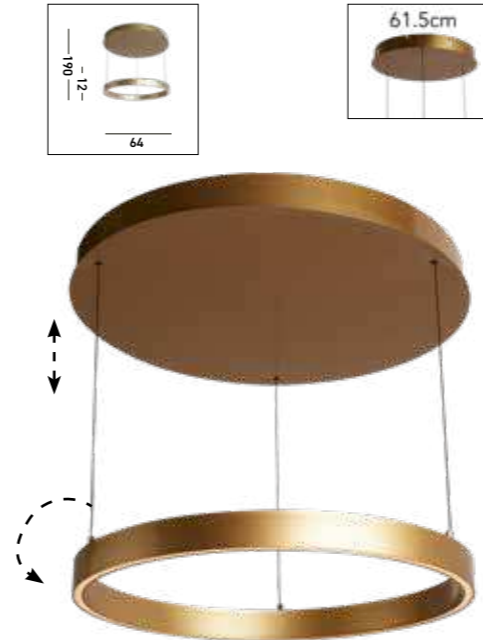

30411GO
LAYLA Gesture Control Pendant
Gold Metal & Opal Acrylic