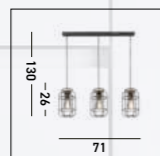

Wood and black:
a contemporary
masterpiece.

81953-3BK
VISION 3Lt Bar Pendant
Matt Black Metal & Wood