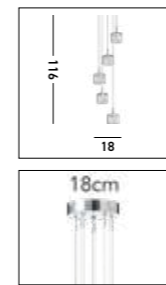

6720-20-LED
ICE CUBE 20Lt Multi-Drop Pendant
Chrome Metal & Glass