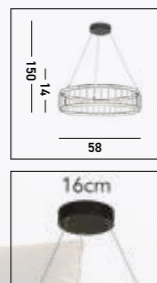

LED CLASS 1 WATT 108 DIMMABLE 2432 Kelvin 2700 Kelvin 6 KG

**20228-2GO**  
GRACE Flush  
Black & Gold Metal

LED CLASS 1 WATT 37 DIMMABLE 1363 Kelvin 2700 Kelvin

**54214-1BK**  
CIRCOLO Cage Drum Pendant  
Black Metal & White Silicon