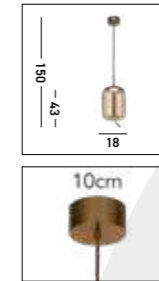

75131-1AM
LISBON Pendant
Satin Brass & Amber Glass