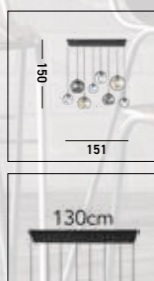

94002-8BK
MARDI GRAS II 8Lt Multi-Drop
Pendant

Matt Black Metal & Coloured Glass