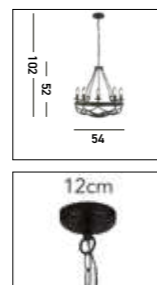

**0818-8BK**  
**CARTWHEEL 8Lt Pendant**  
 Black Metal & Sanded Glass

**8912-12BK**  
**CARTWHEEL III 12Lt Pendant**  
 Black Wrought Iron

**8908-8BK**  
**CARTWHEEL III 8Lt Pendant**  
 Black Wrought Iron