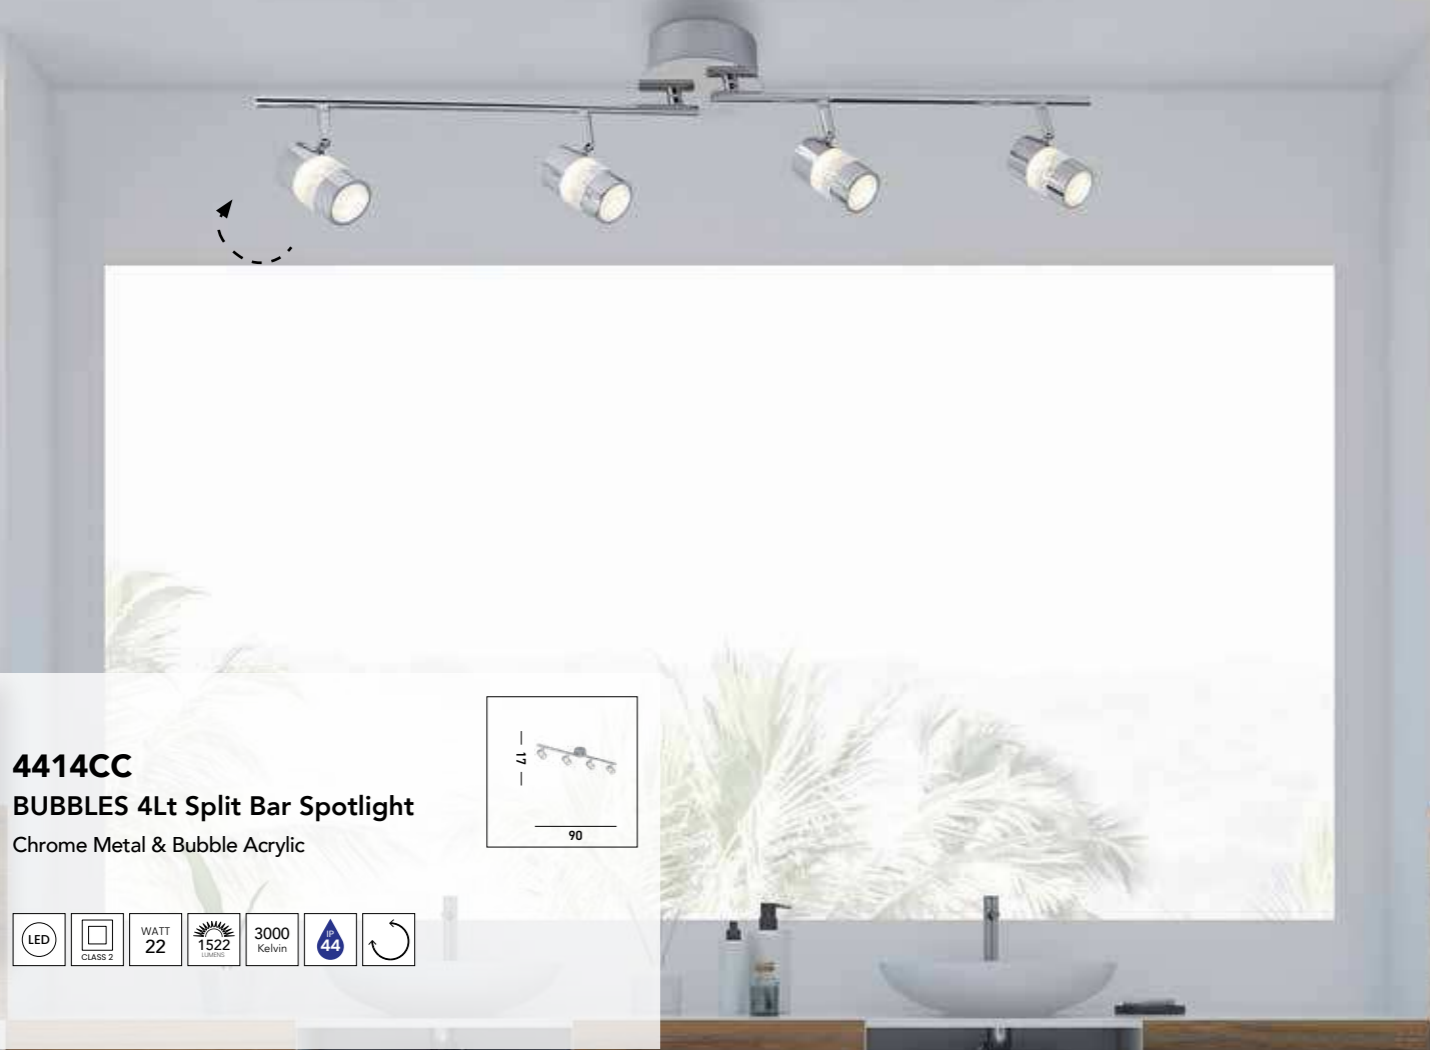

**1541AB**  
FOCUS Spotlight Wall Light  
Antique Brass Metal

**1541BK**  
FOCUS Spotlight Wall Light  
Black Metal

**1541SS**  
FOCUS Spotlight Wall Light  
Satin Silver Metal

**4414CC**  
**BUBBLES 4Lt Split Bar Spotlight**  
 Chrome Metal & Bubble Acrylic