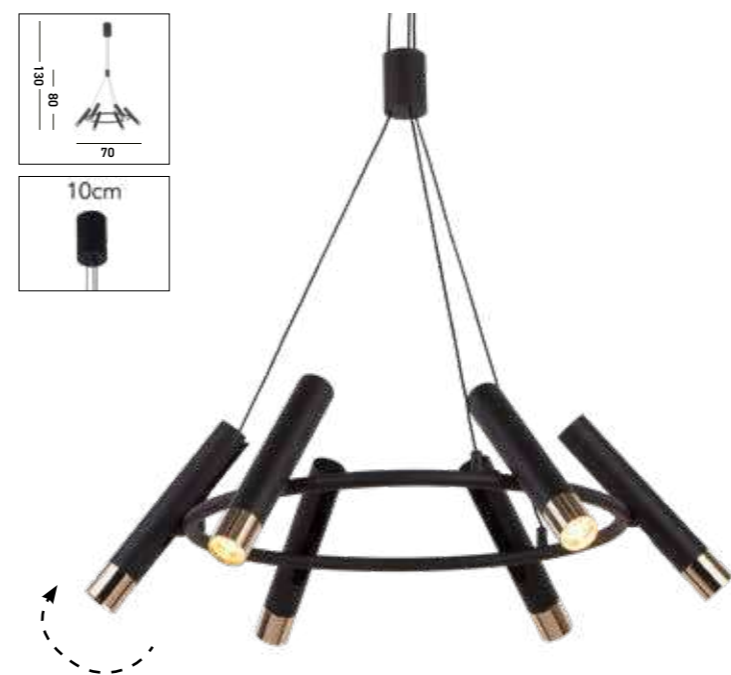

31651-6BK
CYLINDER 6Lt Round Pendant
Black & Gold Metal

- LED
- CLASS 1
- WATT 20.4
- DIMMABLE
- 1962 LUMENS
- 3000 Kelvin