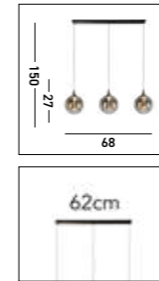

NEW

LED CLASS 1 WATT 19 DIMMABLE 1996 LUMENS 3000 Kelvin

NEW

LED CLASS 1 WATT 13 DIMMABLE 1268 LUMENS 3000 Kelvin