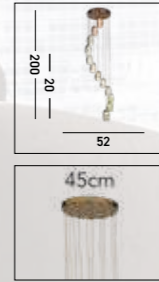

97291-12CP
CYCLONE 12Lt Multi-Drop Pendant
Bronze Metal & Champagne Glass