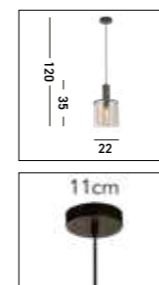

88910-3MO
SWEDEN 3Lt Multi-Drop Pendant
Mocha Metal & Amber Glass

NEW

Large amber glass shades and mocha metal creates stand out on-trend lighting.