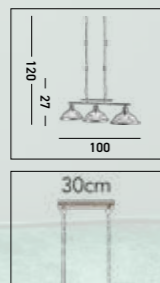

2683-3SS
BISTRO 3Lt Bar Pendant
Satin Silver Metal & Alabaster Glass