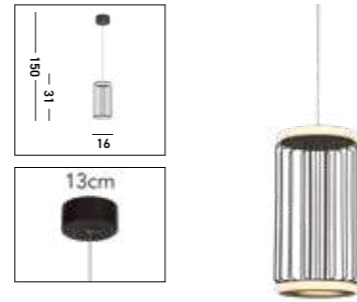

54212-1BK
CIRCOLO Cage Pendant
Black Metal & White Silicon