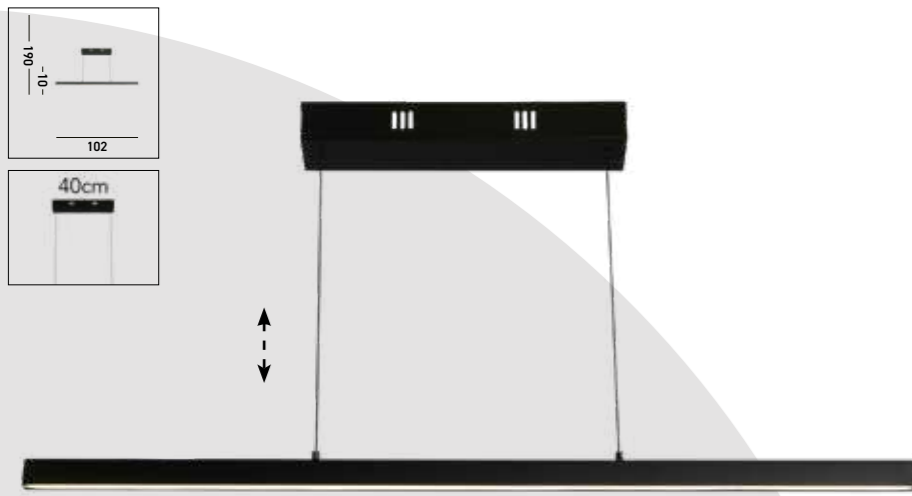

PRODUCT FEATURES

- Rise & Fall Adjustable
- Gesture Control Features:
  - On & Off
  - Dimmable
  - Colour Temperature 2700K, 3000K & 4000K