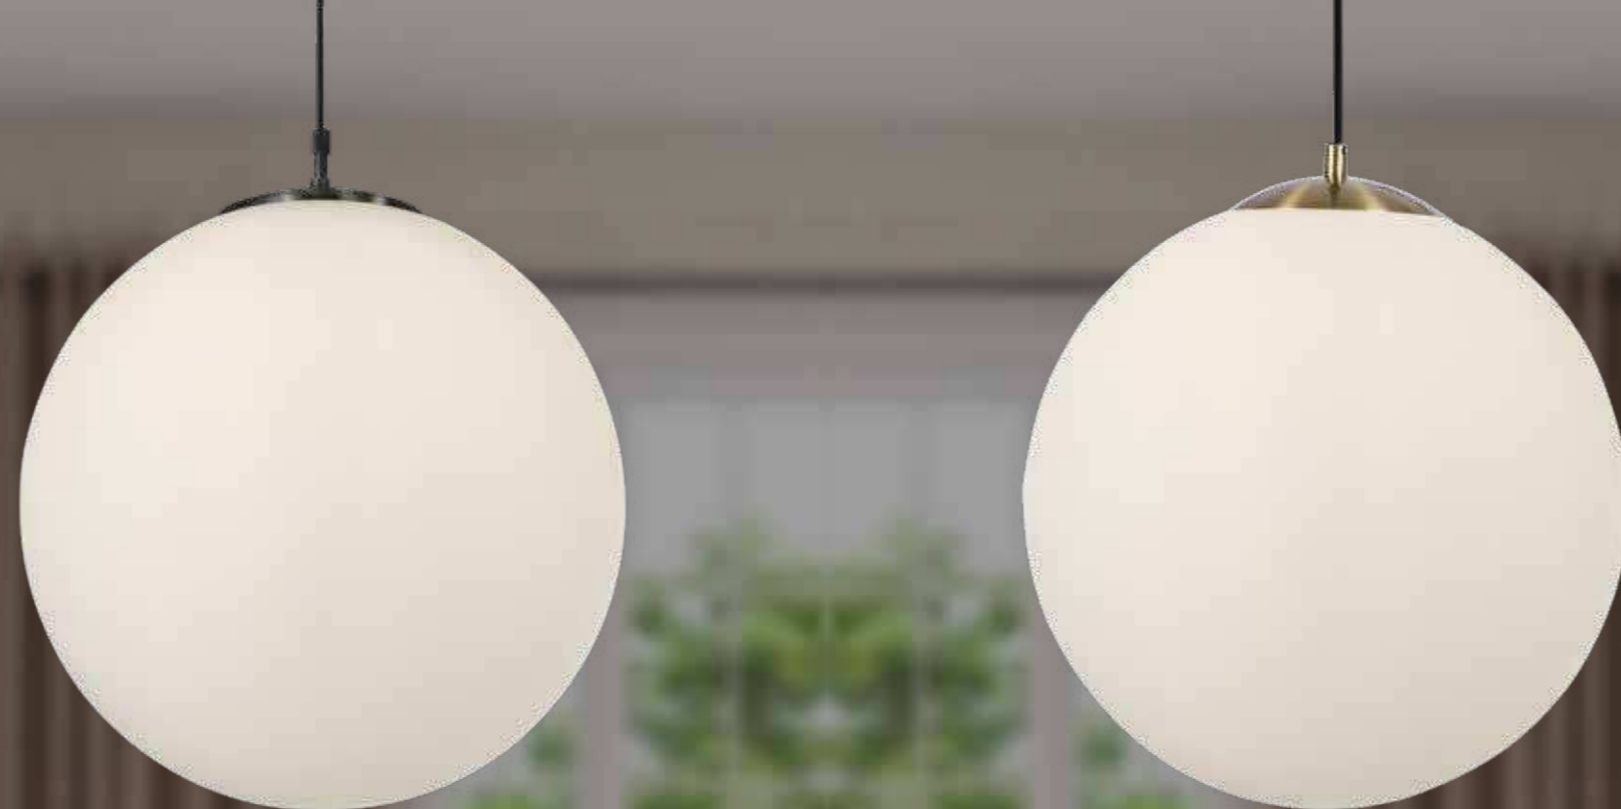

H18 x Ø28cm

Pink Velvet	21035PI
Teal Velvet	21035TE
Light Grey Velvet	21035GY
Taupe Velvet	21035TA

H22 x Ø38cm

Black Velvet	31040BK
Navy Velvet	31040AZ
Green Velvet	31040GR

H24 x Ø40cm

\*\*Shade Only - Suspension Not Included