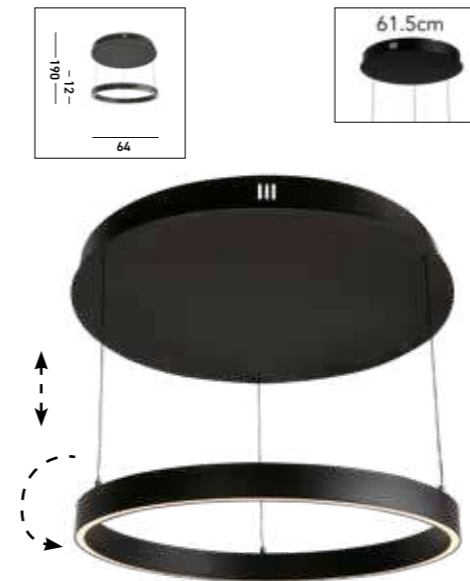

PRODUCT FEATURES

- Rise & Fall Adjustable
- Gesture Control Features:
  - On & Off
  - Dimmable
  - Colour Temperature 2700K, 3000K & 4000K