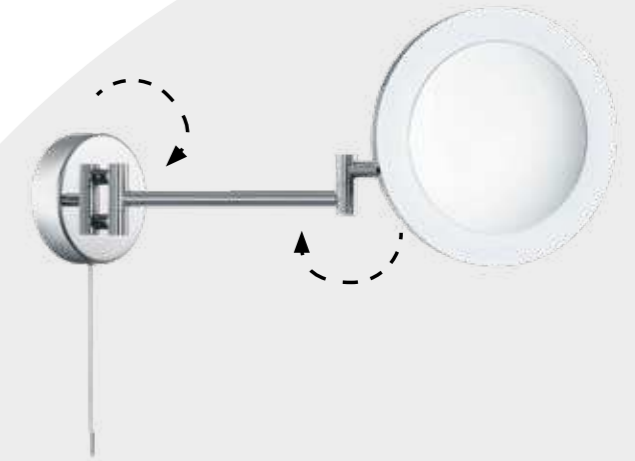

1456CC Magnifying Bathroom Mirror

Chrome Metal & Mirror