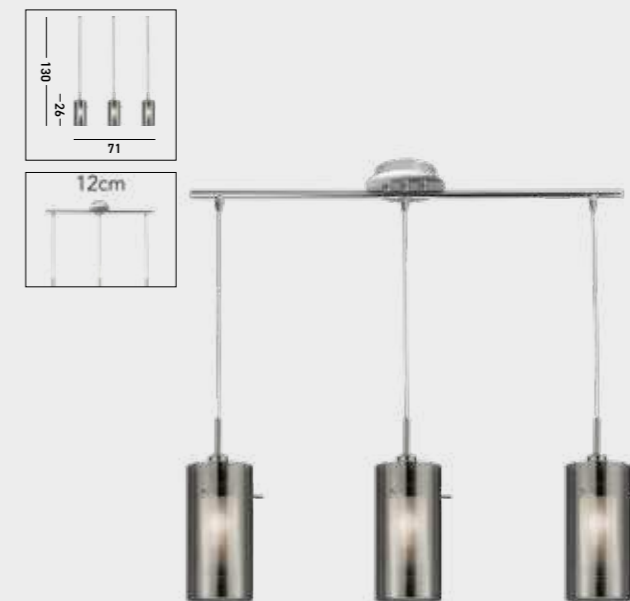

**97292-1CL**  
**CYCLONE Wall Light**  
 Chrome Metal & Clear Glass

**97291-5CL**  
**CYCLONE 5Lt Multi-Drop Pendant**  
 Chrome Metal & Clear Glass

**3303-3CP**  
DUO III 3Lt Bar Pendant

Bronze Metal & Champagne Glass with Frosted Inner

**2303-3CP**  
DUO III 3Lt Multi-Drop Pendant

Bronze Metal & Champagne Glass with Frosted Inner

**2301CP**  
DUO III Pendant

Bronze Metal & Champagne Glass with Frosted Inner

**2301SM**  
DUO II Pendant

Satin Silver Metal & Smoked Glass with Frosted Inner

**2300-3SM**  
DUO II 3Lt Multi-Drop Pendant

Satin Silver Metal & Smoked Glass with Frosted Inner

**3303-3SM**  
DUO II 3Lt Bar Pendant

Satin Silver Metal & Smoked Glass with Frosted Inner

**2305-5SM**  
DUO I 5Lt Multi-Drop Pendant