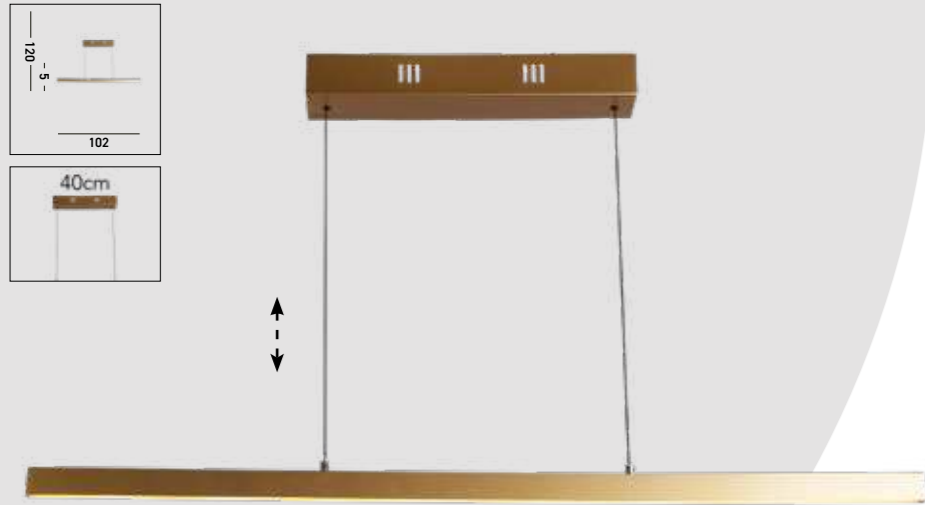

PRODUCT FEATURES

- Rise & Fall Adjustable
- Gesture Control Features:
  - On & Off
  - Dimmable
  - Colour Temperature 2700K, 3000K & 4000K