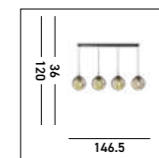

“Eye-catching punched glass gives a modern look to these glass balls.”

22122-1BK
EU22122-1BK
PUNCH Floor Lamp
Black Metal & Champagne Punched Glass