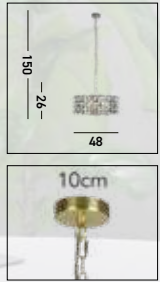

“Satin Brass enveloped by a frame with diamond shaped crystal.”