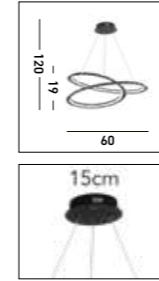

Product Features

4-stage dimming via on/off wall switch