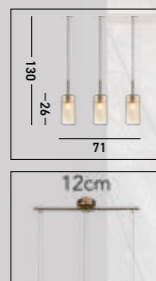

**97292-1CL**  
**CYCLONE Wall Light**  
 Chrome Metal & Clear Glass

**97291-5CL**  
**CYCLONE 5Lt Multi-Drop Pendant**  
 Chrome Metal & Clear Glass

**3303-3CP**  
DUO III 3Lt Bar Pendant

Bronze Metal & Champagne Glass with Frosted Inner