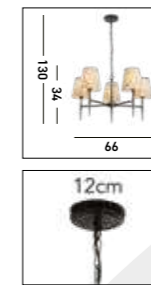

30690-8BK
GOTHIC 8Lt Bar Pendant

Hammered Black Metal & Natural Linen Shades