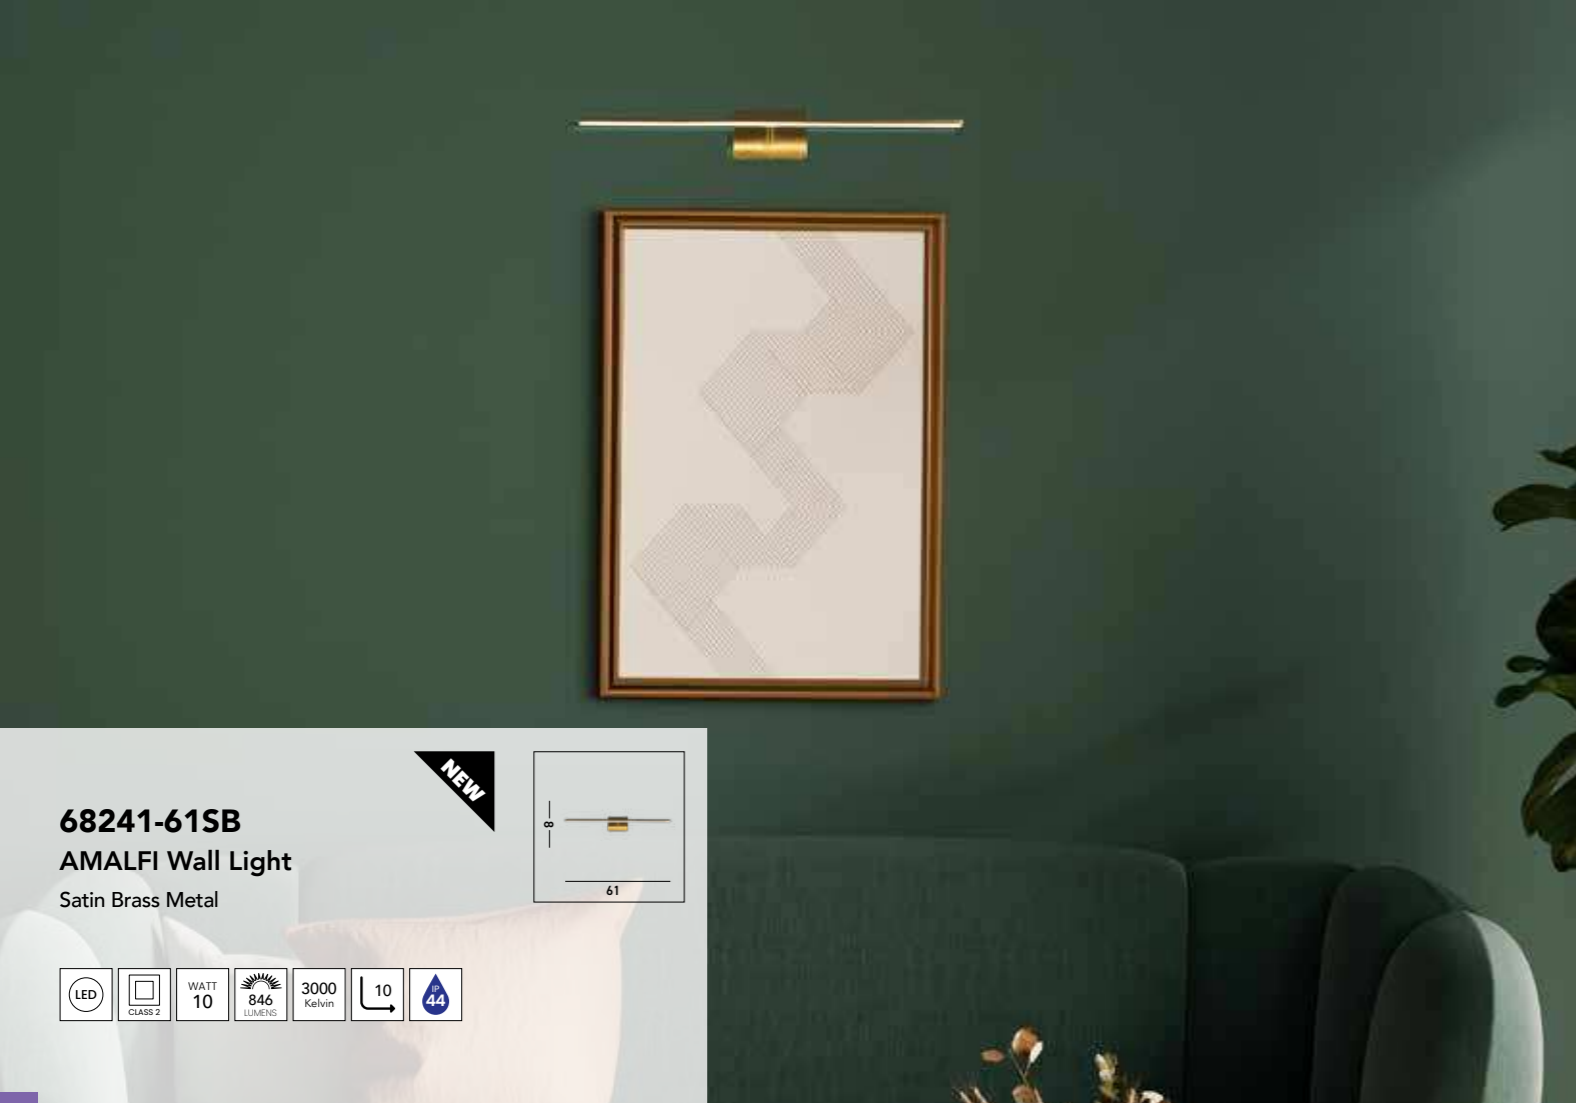

**7135AB**  
VALENCIA Picture Light  
Antique Brass Metal

**8343SS**  
MAJORCA Picture Light  
Satin Silver Metal

**3008PB**  
MALAGA Picture Light  
Polished Brass Metal

**68241-61SB**  
AMALFI Wall Light  
Satin Brass Metal