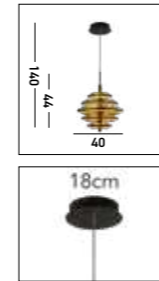

8761GO

FLOAT Pendant

Gold Leaf Metal & Opal Polycarbonate