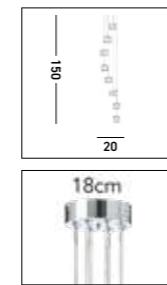

6778-8-LED
ICE CUBE 8Lt Multi-Drop Pendant
Chrome Metal & Glass