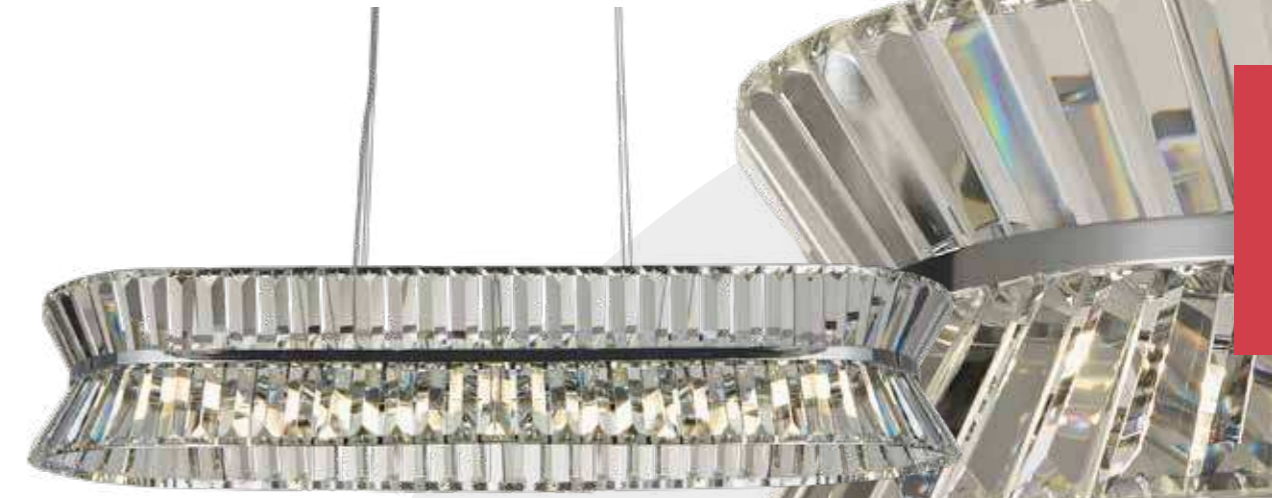

Clear crystal prisms deliver unique flashes of reflection & light.