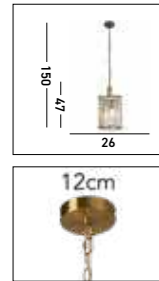

**6720-20-LED**  
ICE CUBE 20Lt Multi-Drop Pendant  
Chrome Metal & Glass

**8095-5AB**  
**VICTORIA 5Lt Oval Pendant**  
 Antique Brass Metal & Clear Crystal

**73918-8CC**  
**SAVANNAH 8Lt Pendant**  
 Convertible To Flush  
 Chrome Metal & Clear Crystal