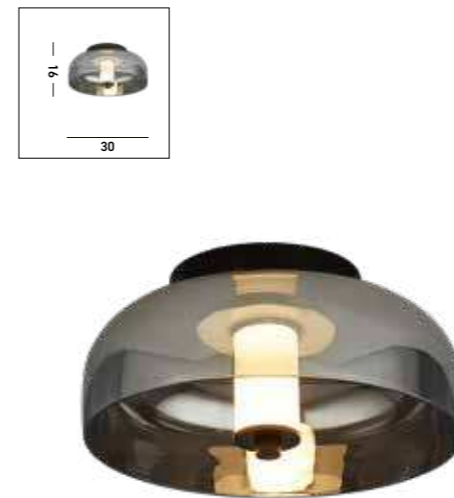

3-stage
dimming by
wall switch

3-stage
dimming by
wall switch

3-stage
touch
dimming