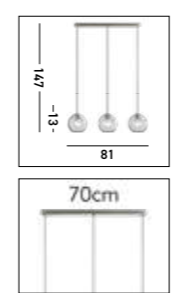

1033-3SM
BALLS 3Lt Bar Pendant
Chrome Metal & Smoked Glass

E14 CLASS1 WATT 3x60 DIMMABLE