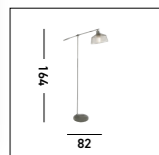

60998GY
EU60998GY
CANTERBURY Floor Lamp
Grey Metal & Glass Shade