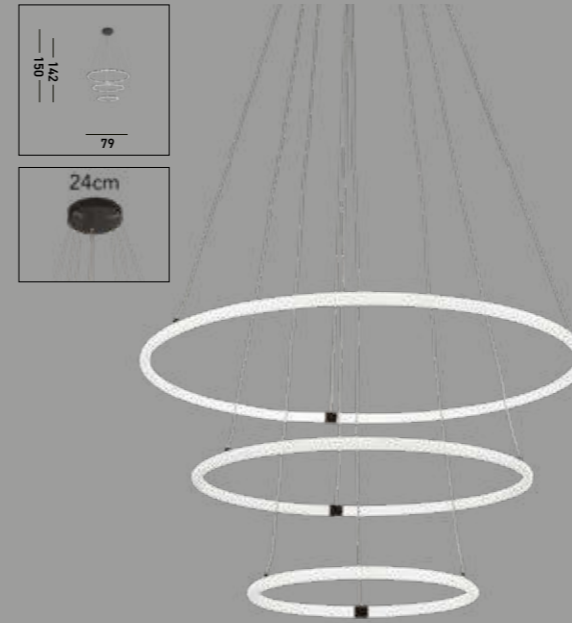

Product Features

3-stage on/off dimming by wall switch
(1lt pendant only)