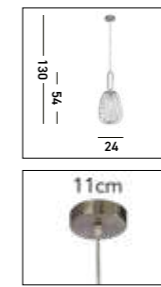

E14 CLASS1 WATT 3x60 DIMMABLE

**5881CU**  
**MARBLES Pendant**  
 Copper Metal & Crushed Ice Shade

**5881SB**  
**MARBLES Pendant**  
 Satin Brass Metal & Crushed Ice Shade

**68361AM**  
**BARREL Pendant**  
 Satin Brass & Amber Glass