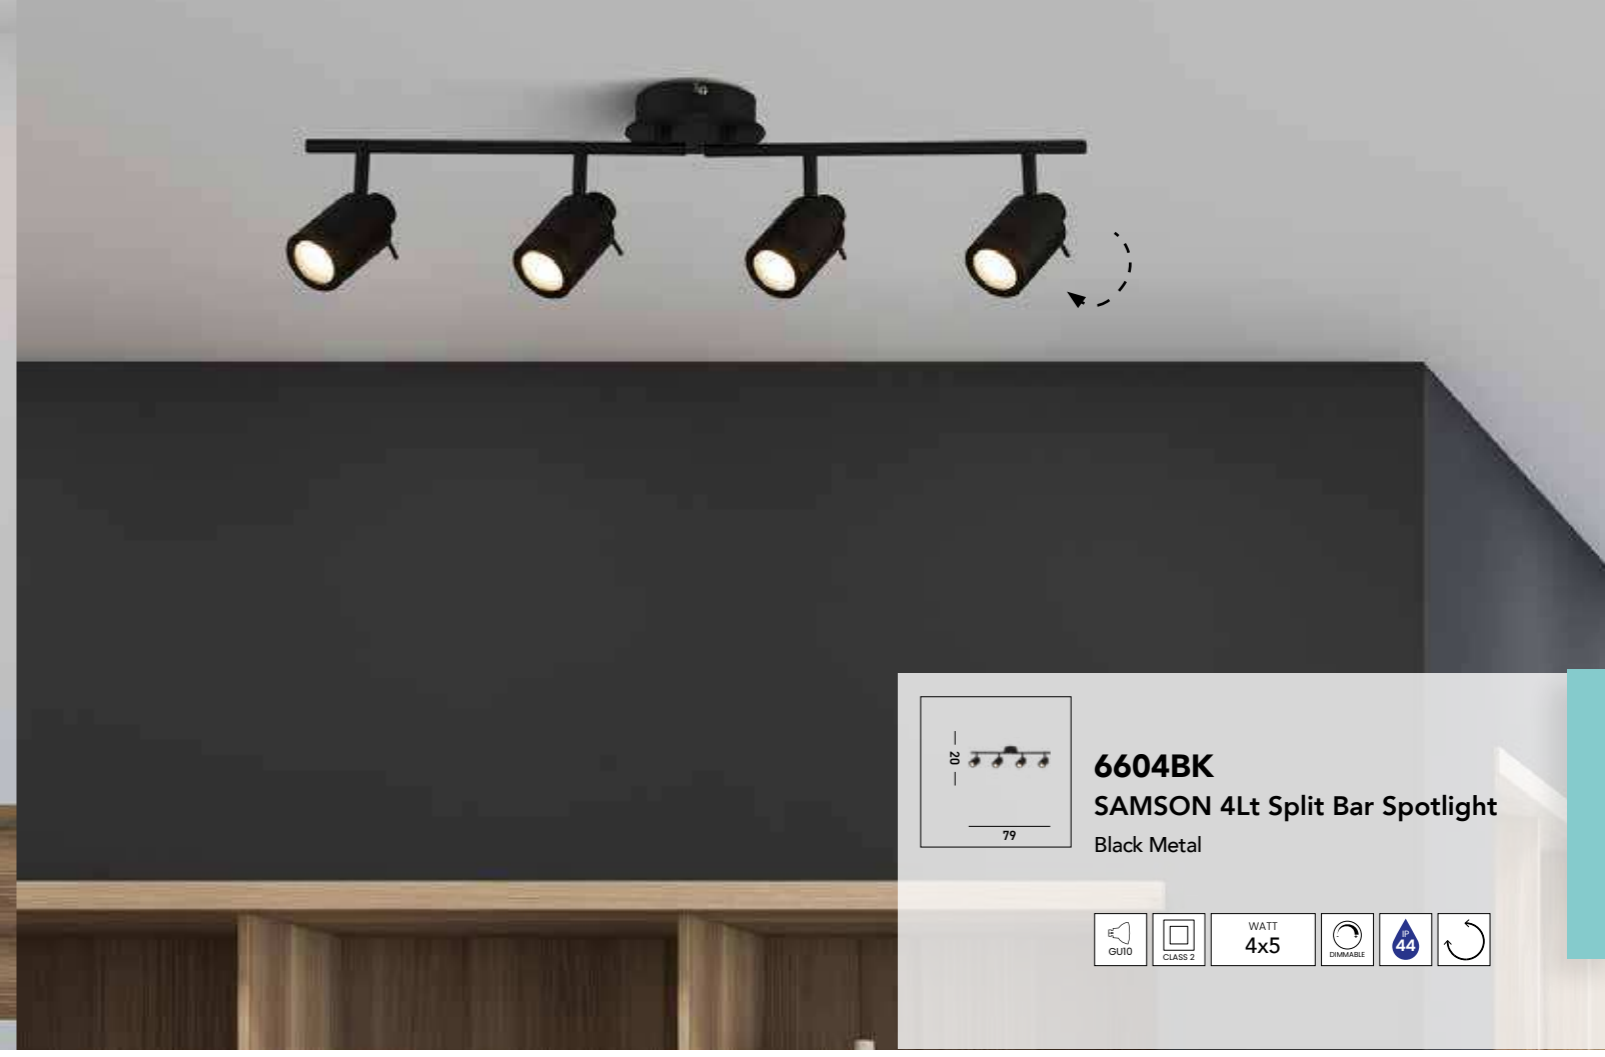

**1541AB**  
FOCUS Spotlight Wall Light  
Antique Brass Metal

**1541BK**  
FOCUS Spotlight Wall Light  
Black Metal

**1541SS**  
FOCUS Spotlight Wall Light  
Satin Silver Metal

**4414CC**  
**BUBBLES 4Lt Split Bar Spotlight**  
 Chrome Metal & Bubble Acrylic