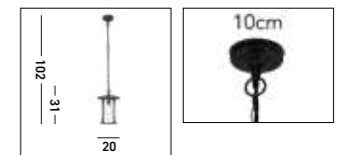

**8476BK**  
**PAGODA Pendant**  
 Black Metal & Clear Glass

**7263GY**  
**MUSHROOM Outdoor Wall Light**  
 Anthracite & Opal Polycarbonate

**3393GY**  
**EXETER Outdoor Wall Light**  
 Dark Grey Metal & Polycarbonate