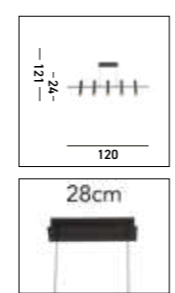

31651-5BK
CYLINDER 5Lt Bar Pendant
Black & Gold Metal

- LED
- CLASS 1
- WATT 16
- DIMMABLE
- 1637 LUMENS
- 3000 Kelvin