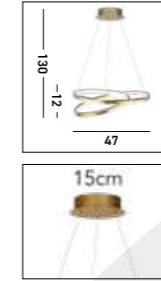

**MATRIX 4Lt Flush**

Black Metal & Opal Glass

**Product Features**

4-stage dimming via on/off wall switch

**51871-1BK**

**SWIRL II Pendant**

Sand Black Metal & Opal Silicon

**8761GO**