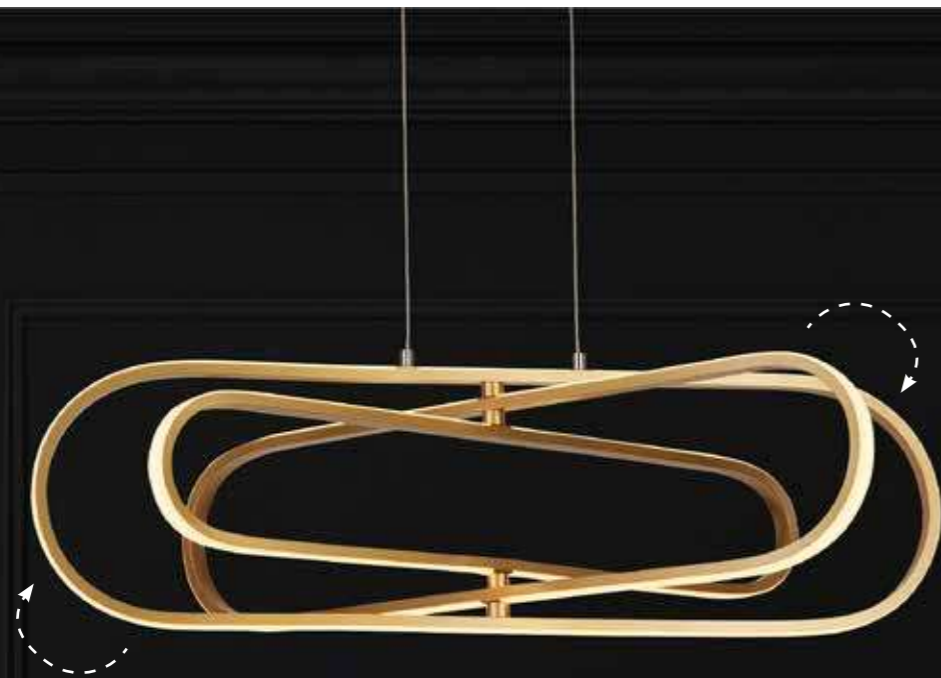

**61775GO**  
CLIP Pendant  
Gold Metal & Opal Silicon

**Product Features**

Colour temperature switchable, selectable by wall switch

3000K 4500K 6500K

**Product Features**

Colour temperature switchable, selectable by wall switch