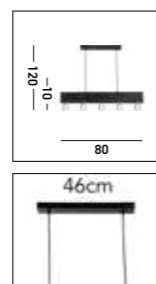

**45201-4BK**  
DANCE 4Lt Bar Pendant  
Sand Black Metal

Want to change the look of your light?

See our Decorative Lamps on Page 274 - 275

Decorative Lamps

3/4 View

Side View

18800AM & 18801AM

**51607-5BK**  
PIANO 5Lt Diner Bar Pendant  
Matt Black Metal