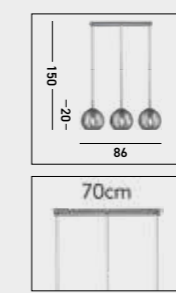

1033-3CL
BALLS 3Lt Bar Pendant
Chrome Metal & Clear Glass

E14 CLASS1 WATT 3x60 DIMMABLE