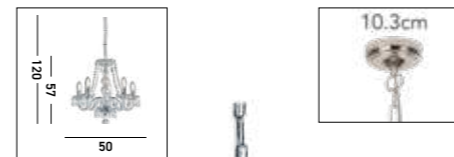

17218-18
HALE 18Lt Chandelier
Chrome Metal & Clear Crystal