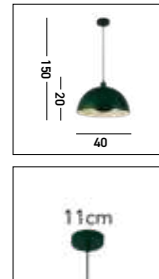

**35410OR**

MARS Pendant, Convertible to Semi-Flush

Burnt Orange & Cream Inner Small

**NEW**

**35411OR**

MARS Pendant, Convertible to Semi-Flush

Burnt Orange & Cream Inner Large

**NEW**