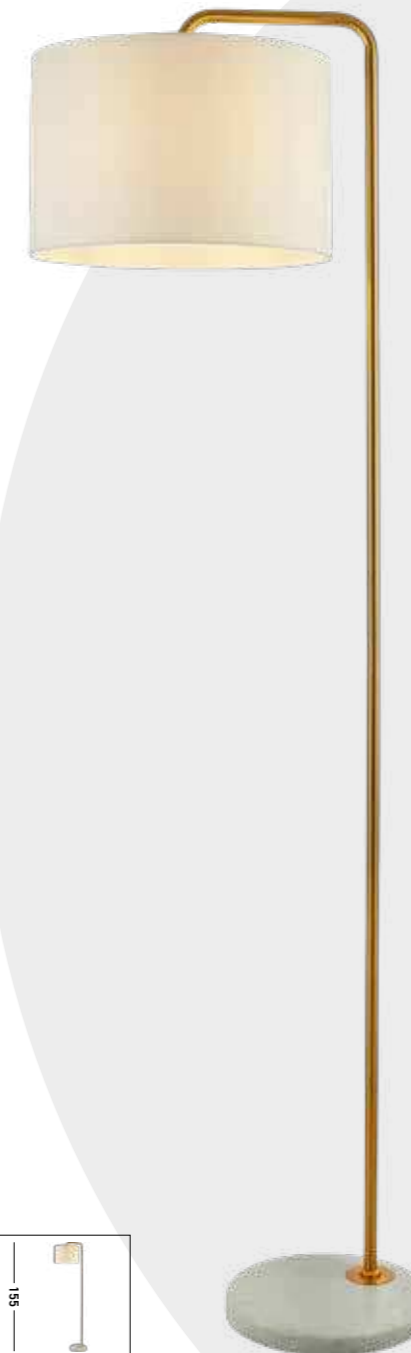

**7485AB**  
**EU7485AB**   
**VEGAS** Floor Light  
 Antique Brass Metal & Cream Hessian Shade

**5024GO**  
**EU5024GO**   
**GALLOW** Floor Lamp  
 Antique Gold Metal, White Marble Base & White Fabric Shade