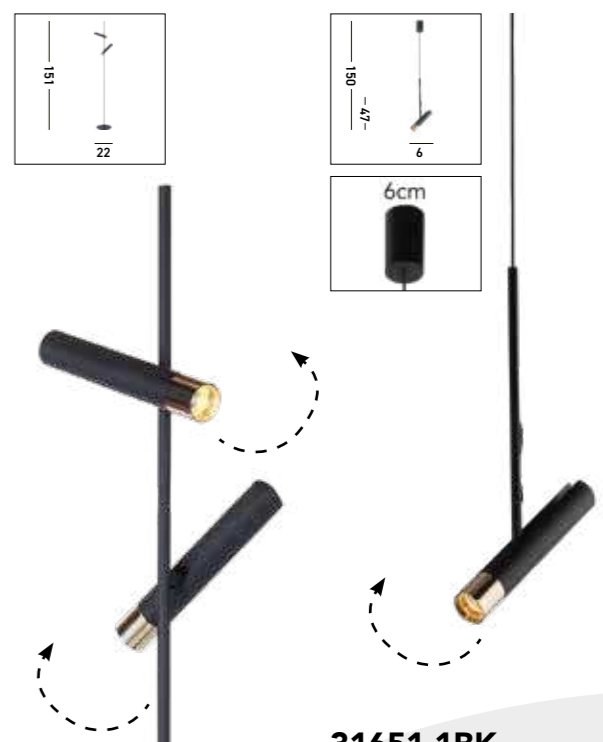

31651-1BK
CYLINDER Pendant
Black & Gold Metal

- LED
- CLASS 1
- WATT 4
- DIMMABLE
- 362 LUMENS
- 3000 Kelvin