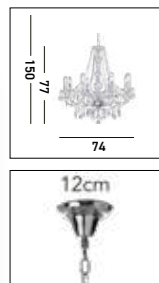

8888-8CL
MARIE THERESE 8Lt Pendant
Clear Glass Pear Drops & Acrylic