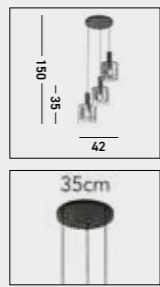

NEW

“Create instant drama and a sense of style with on trend oversize lighting.”