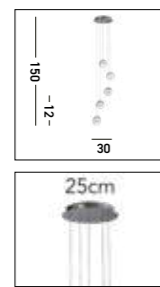

51481-5CC
ALLURE 5Lt Multi-Drop Pendant
Chrome Metal & Clear Acrylic