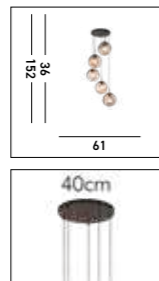

22123-5BK
PUNCH 5Lt Multi-Drop Pendant
Black Metal & Champagne Punched Glass

“Eye-catching punched glass gives a modern look to these glass balls.”