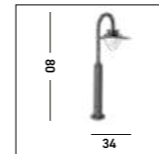

**8476BK**  
**PAGODA Pendant**  
 Black Metal & Clear Glass

**7263GY**  
**MUSHROOM Outdoor Wall Light**  
 Anthracite & Opal Polycarbonate

**3393GY**  
**EXETER Outdoor Wall Light**  
 Dark Grey Metal & Polycarbonate