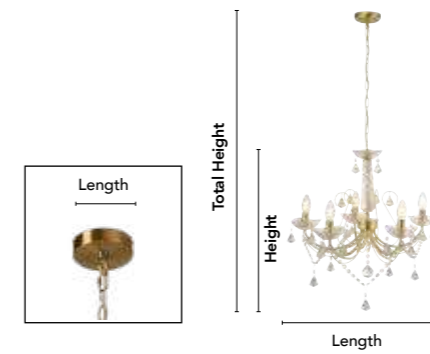

**Candle Light 1800K**      **Warm White 2700K-3000K**      **Daylight 6500K**

Product Dimensions

- **TH** = Total Height from lowest to highest point and once item is fully extended
- **H** = Height of the fixed part of any light
- **W** = Width
- **L** = Length