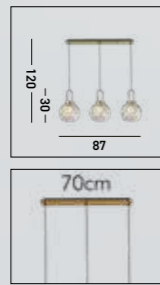

NEW

LED CLASS 1 WATT 13 DIMMABLE 1268 LUMENS 3000 Kelvin

**76410BK**  
**ALCHEMY Pendant**  
 Black & Gold Metal with Amber Ombre Glass

NEW

LED CLASS 1 WATT 4 DIMMABLE 338 LUMENS 2700 Kelvin

**36632-3AC**  
SNOWDROP 3Lt Bar Pendant  
Brass Metal & Acid Glass