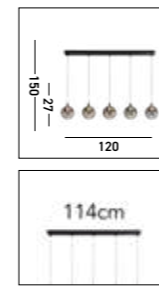

76410-8BK
ALCHEMY Pendant
Black & Gold Metal with Amber Ombre Glass

NEW

LED CLASS 1 WATT 29 DIMMABLE 3095 LUMENS 3000 Kelvin

5 KG

NEW

LED CLASS 1 WATT 19 DIMMABLE 1996 LUMENS 3000 Kelvin

NEW

LED CLASS 1 WATT 13 DIMMABLE 1268 LUMENS 3000 Kelvin

76410BK
ALCHEMY Pendant
Black & Gold Metal with Amber Ombre Glass

NEW

LED CLASS 1 WATT 4 DIMMABLE 338 LUMENS 2700 Kelvin