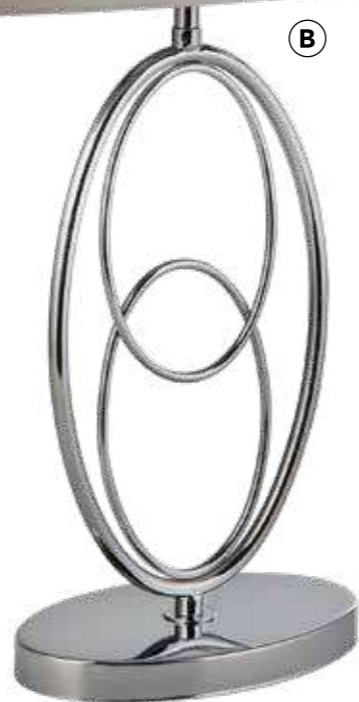

2213GO
EU2213GO ☛
MALDON Table Lamp
Gold Metal & Black Fabric Shade with Gold Inner