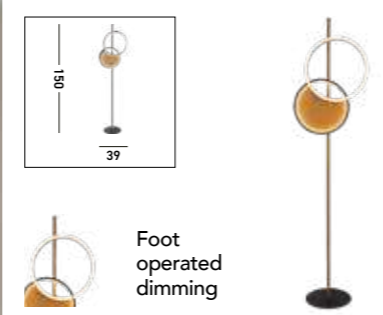

36302-1BK
EU36302-1BK
CURIO Floor Lamp
Black & Wood Effect Metal

LED CLASS 3 WATT 29 DIMMABLE 3132 LUMENS 3000 Kelvin