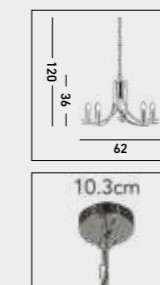

4162-2CC
ASCONA 2Lt Wall Light
Chrome Metal & Glass