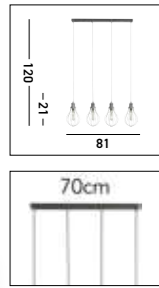

1384-4PW
BALLOON 4Lt Bar Pendant
Pewter Metal