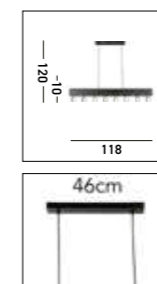

**45201-4BK**  
DANCE 4Lt Bar Pendant  
Sand Black Metal

Want to change the look of your light?

See our Decorative Lamps on Page 274 - 275

Decorative Lamps

3/4 View

Side View

18800AM & 18801AM

**51607-5BK**  
PIANO 5Lt Diner Bar Pendant  
Matt Black Metal