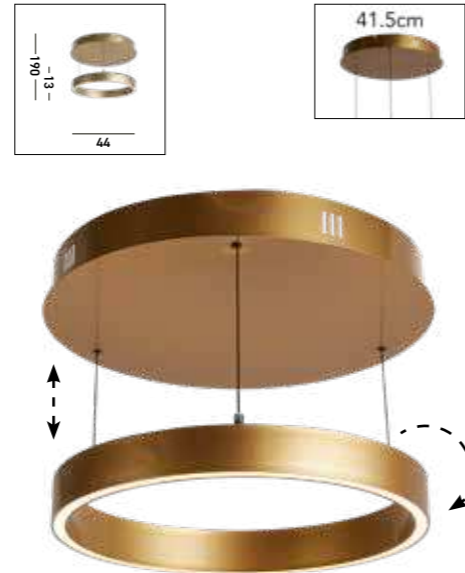

PRODUCT FEATURES

- Rise & Fall Adjustable
- Gesture Control Features:
  - On & Off
  - Dimmable
  - Colour Temperature 2700K, 3000K & 4000K