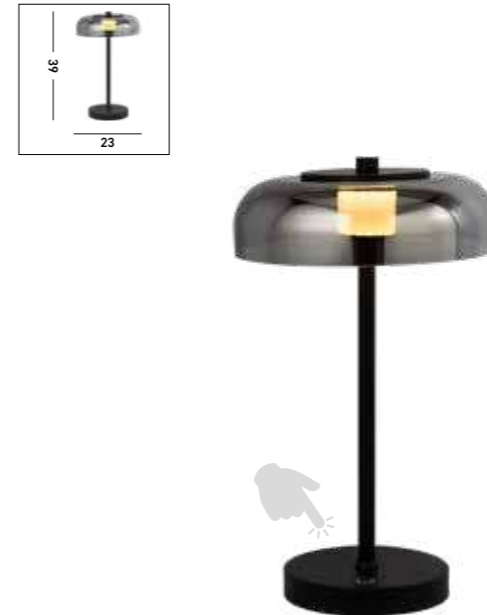

59801-1SM
EU59801-1SM
FRISBEE Table Lamp
Black Metal & Smoked Glass

3-stage
dimming by
wall switch