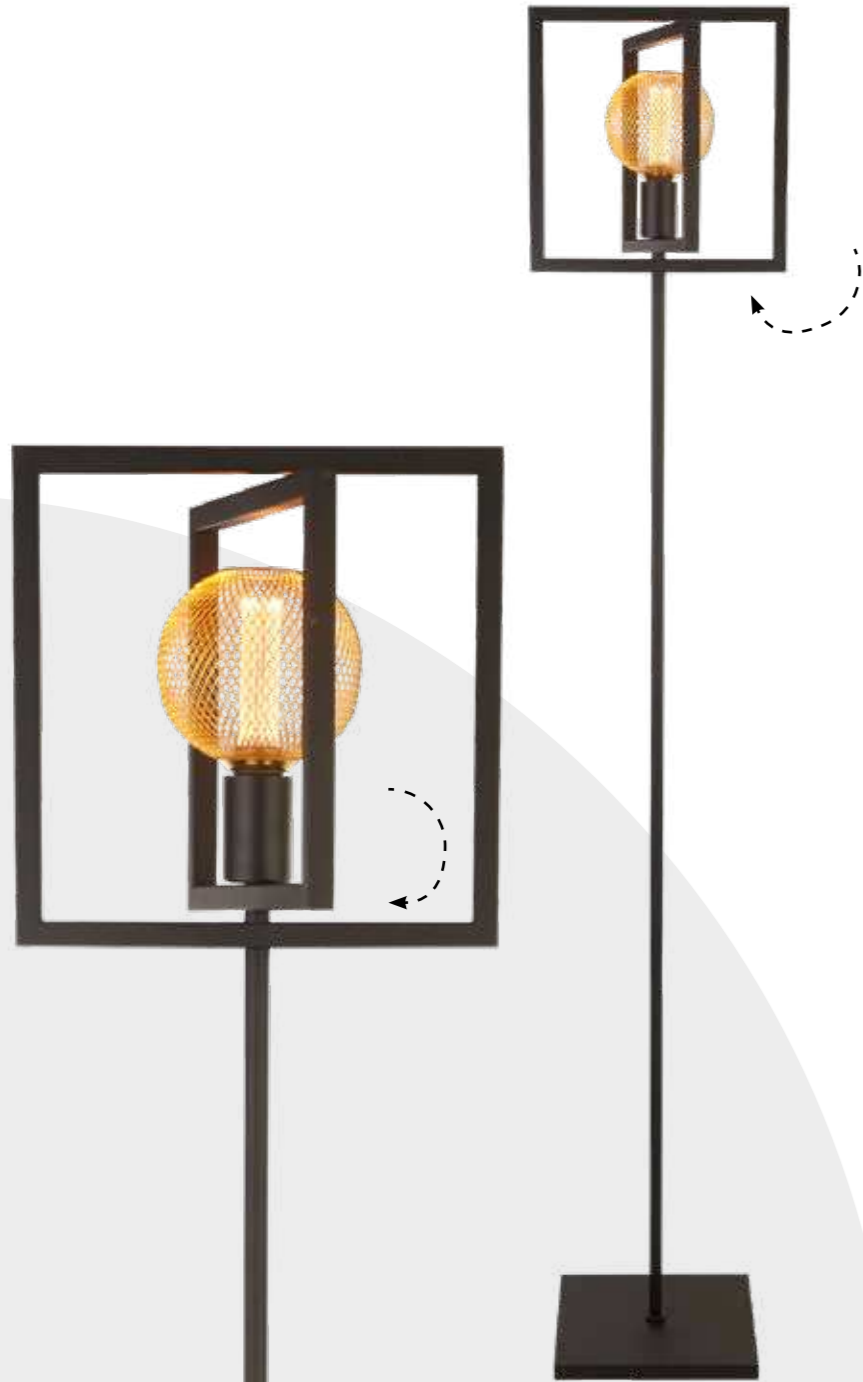

Decorative Lamps Not Included

Want to change the look of your light?

See our Decorative Lamps on Page 121