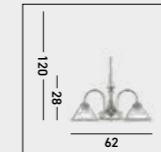

9341-1
AMERICAN DINER Wall Light
Antique Brass Metal & Clear Ribbed Glass