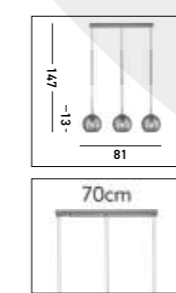

E27 CLASS1 WATT 60 DIMMABLE

E27 CLASS1 WATT 60 DIMMABLE

E27 CLASS2 WATT 60 DIMMABLE

1623-3AM
BALLS 3Lt Bar Pendant
Antique Brass Metal & Amber Glass

E27 CLASS1 WATT 3x60 DIMMABLE

1623-3SM
BALLS 3Lt Bar Pendant
Chrome Metal & Smoked Glass

E27 CLASS1 WATT 3x60 DIMMABLE

1033-3CL
BALLS 3Lt Bar Pendant
Chrome Metal & Clear Glass

E14 CLASS1 WATT 3x60 DIMMABLE

1033-3SM
BALLS 3Lt Bar Pendant
Chrome Metal & Smoked Glass

E14 CLASS1 WATT 3x60 DIMMABLE