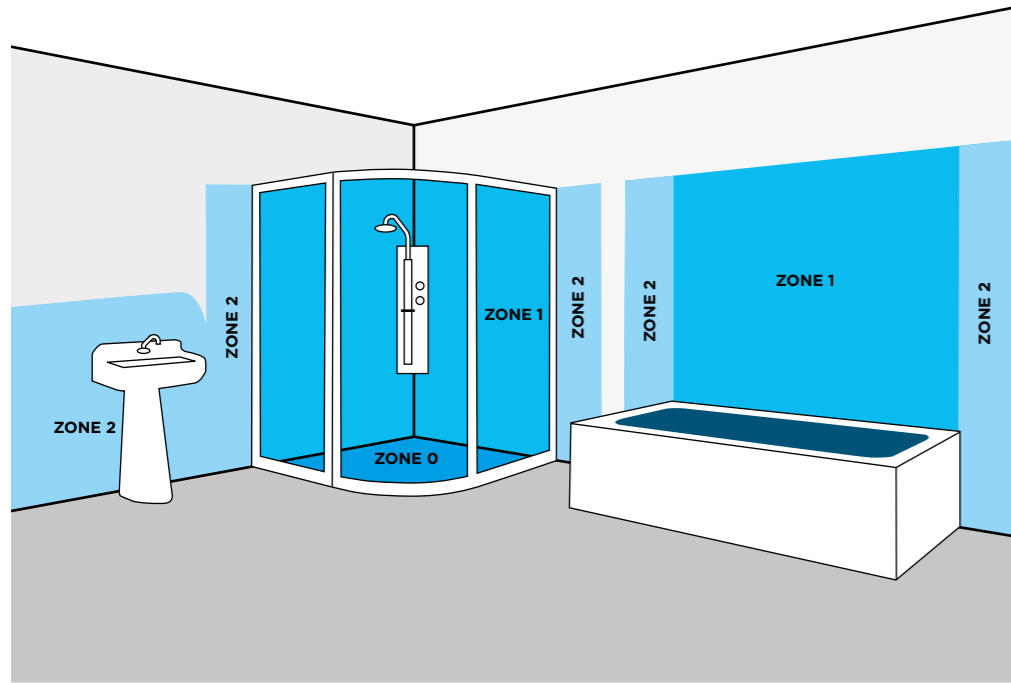

IP Rating = Ingress Protection Rating

Zone 0
Inside the bath or shower. IP rating must protect against immersion/total immersion in water (IPX7/IP67).

Zone 1
Above the bath or shower to a height of 2.25m. IP rating must protect against water spray from all directions (IPX4/IP44).

Zone 2
This is the area stretching to 0.6m outside of the bath or shower. IP rating must protect against water spray from all directions (IPX4/IP44).

Outside Zone
Outside Zones - (Previously Zone 3, which was removed under the 17th Edition Wiring Regulations 857671) No IP Rating required.

IP Ratings Explained

1	Protected against solid objects over 50mm, e.g. accidental touch by hands.	1	Protected against vertically falling drops of water, e.g. condensation.
2	Protected against solid objects over 12mm, e.g. fingers.	2	Protected against direct sprays of water up to 15 degrees from the vertical.
3	Protected against solid objects over 2.5mm, e.g. tools & wires.	3	Protected against direct sprays of water up to 60 degrees from the vertical.
4	Protected against solid objects over 1mm, e.g. wires & nails.	4	Protected against water splashed from all directions, limited ingress permitted.
5	Protected against dust limited ingress, no harmful deposits.	5	Protected against low pressure jets of water from all directions, limited ingress permitted.
6	Totally protected against dust.	6	Protected against strong jets of water, e.g. on ships deck, limited ingress permitted.
		7	Protected against the effects of temporary immersion between 15cm and 1m.
		8	Protected against long periods of immersion under pressure

EXAMPLE: IP65
1st Digit: 6 (Totally protected against dust)
2nd Digit: 5 (Protected against low pressure jet of water from all directions, limited access permitted.)

Feature Icons

Class 1	GU10	Touch	Demister
Class 2	Integrated LED	3 Stage Touch Dimmable	Paintable
Class 3	MR16	Adjustable Arms Flexible fittings for maximum convenience	Motion Sensor The fitting has a built in motion sensor.
E27 GLS	R7S	Height Adjustable	Switched
E27 Golf Ball	Single Wattage	IP Rating	USB Port
E27 Candle	Lamp Qty & Wattage	EU 2 Pin Plug	Weight
E14 Candle	Kelvin Change	Projection	Wireless Charging
E14 Golf Ball	Kelvins	+1 Meter Cable	Coastal
G4	Lumens	Dusk Till Dawn Sensor	3 Year Finish Guarantee
G9	Dimmable The fitting can be dimmed using a suitable dimmer.	Remote Control	

Colour Temperature & Lumens

Colour temperature/Kelvin (K) is a measurement of the warmth or coolness of light.

The look and feel of a space can be greatly affected by colour temperature. Therefore, it is important to choose the right colour temperature based on the mood you want to create.

Based on the (K) numbered scale, the higher the colour temperature, the cooler, more energising light will be.

A lower colour temperature will produce a warmer, more relaxing glow. The colour temperature (K) should be considered carefully to satisfy a room's desired purpose, mood and style.