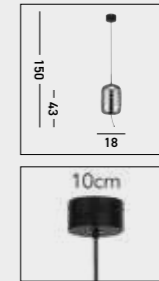

75132-1AM
LISBON Pendant
Satin Brass & Amber Glass