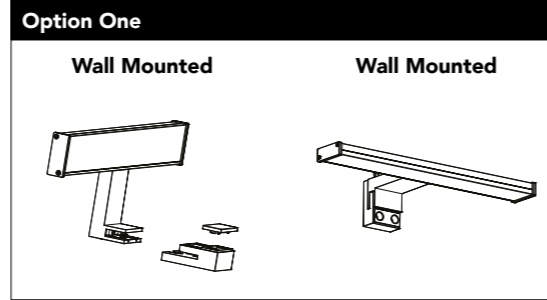

3 WAY INSTALLATION

Please refer to instruction manual for more information.

17004-60BK
KOS Wall Light
Black Metal

NEW