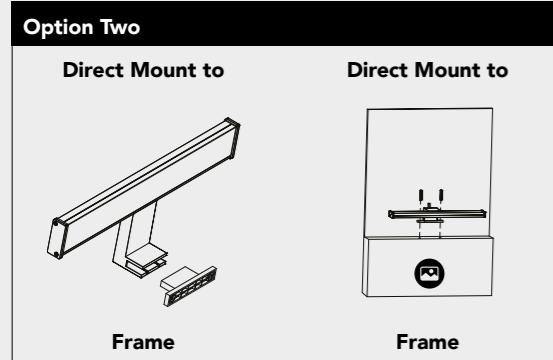

3 WAY INSTALLATION

Please refer to instruction manual for more information.

17004-60BK
KOS Wall Light
Black Metal

NEW