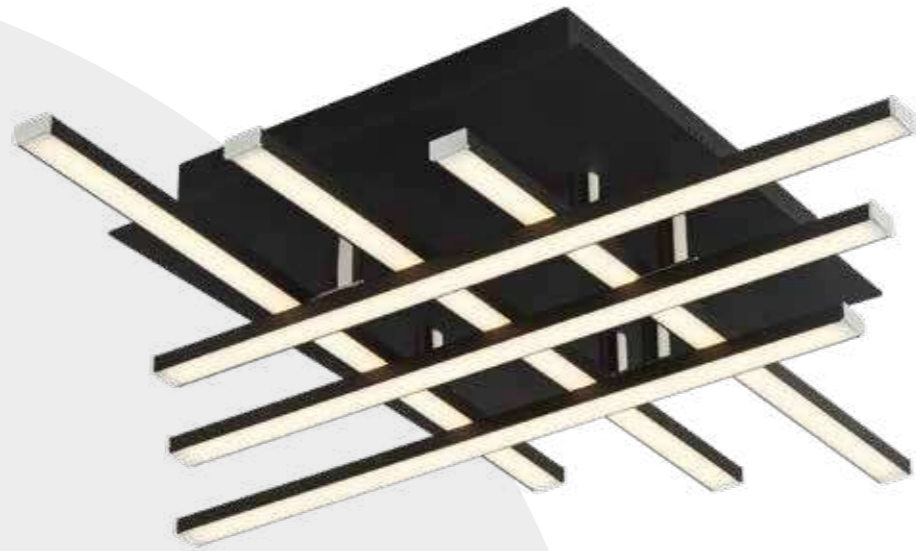

696-6BK

MATRIX 6Lt Flush

Black Metal & Opal Glass

Product Features

4-stage dimming via on/off wall switch