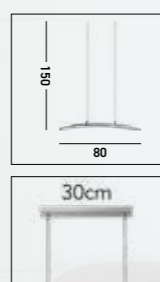

- LED
- CLASS 2
- WATT 20
- DIMMABLE
- 1200 LUMENS
- 3000 Kelvin