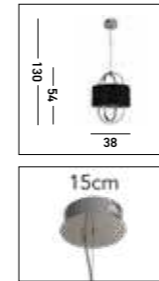

2356-60CR
DRUM 3Lt Pendant
Chrome Metal & Pleated Fabric