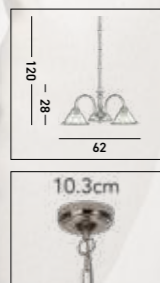

1043-3
AMERICAN DINER 3Lt Pendant
Satin Silver Metal & Acid Ribbed Glass