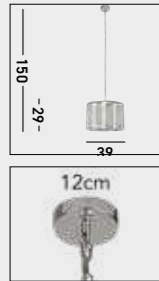

5579-9AB
BELLIS II 9Lt Pendant
Antique Brass Metal & Clear Crystal Beads