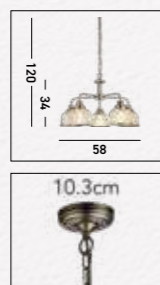

1685-5AB
5Lt Pendant
Antique Brass Metal & Holophane Style Glass