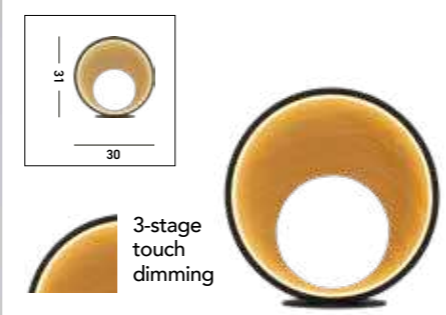

36301-1BK
EU36301-1BK
CURIO Table Lamp
Black & Wood Effect Metal

LED CLASS 3 WATT 11 DIMMABLE 1188 LUMENS 3000 Kelvin