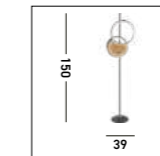

36302-1BK
EU36302-1BK
CURIO Floor Lamp
Black & Wood Effect Metal