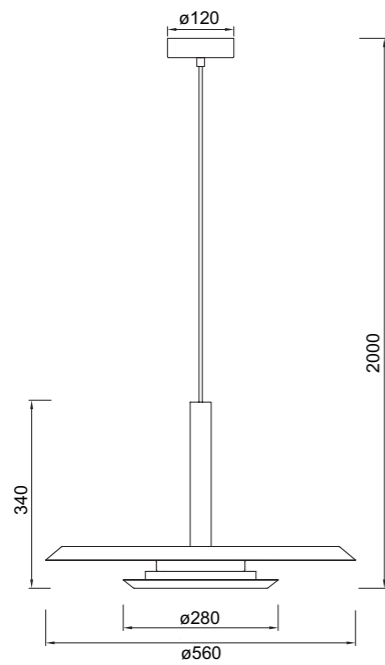

TINA

9002 Blanco+Negro-White+Black
LED 24W-3000K-2900lm

9003 Blanco+Negro-White+Black
LED 18W-3000K-2350lm

9005 Blanco+Negro-White+Black
LED 12W-3000K-1600lm

9004 Blanco+Negro-White+Black
LED12W 3000K 1600lm