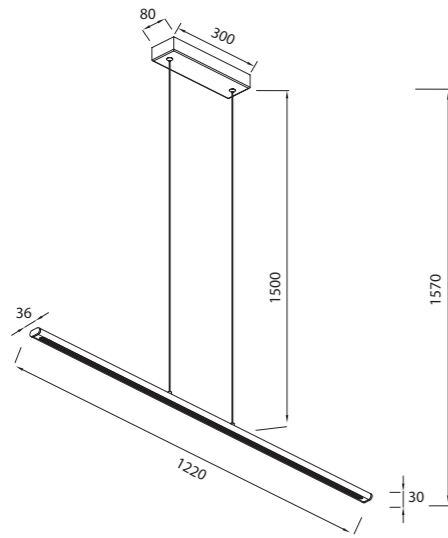

9034 Blanco-White
LED 24W-3000K-2970lm

9035 Negro-Black
LED 24W-3000K-2970lm

9036 Oro-Gold
LED 24W-3000K-2970lm

LINEAL

8954 Negro-Black
LED 38W-3000K-5150lm

8955 Oro-Gold
LED 38W-3000K-5150lm

LINEAL

8956 Blanco-White
LED 36W-3000K-4550lm