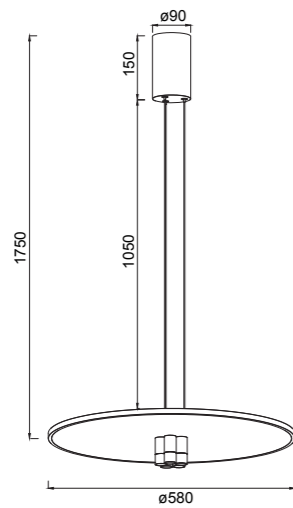

NÓMADA

NÓMADA

8982 Negro/Oro-Gold/Black
LED 42W-3000K-5200lm

8983 Negro/Oro-Gold/Black
LED 33W-3000K-4350lm

TINA

TINA

9000 Blanco+Negro-White+Black
LED 24W-3000K-2900lm

9001 Blanco+Negro-White+Black
LED18W-3000K-2350lm