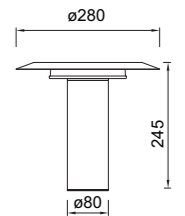

TINA

9002 Blanco+Negro-White+Black
LED 24W-3000K-2900lm

9003 Blanco+Negro-White+Black
LED 18W-3000K-2350lm

9005 Blanco+Negro-White+Black
LED 12W-3000K-1600lm

9004 Blanco+Negro-White+Black
LED12W 3000K 1600lm