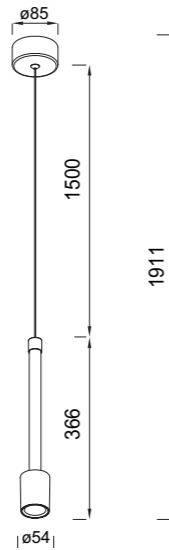

1911

366

ø54

Difusor acabado Oro
Gold-finish diffuser