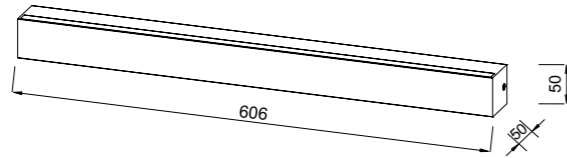

8963 Negro-Black
LED 22W-3000K-3050lm

8964 Oro-Gold
LED 22W-3000K-3050lm

ELEGANCE

ELEGANCE

9014 Gris pavonado-Gunmetal Grey
LED 24W-3000K-2750lm

9015 Gris pavonado-Gunmetal Grey
LED 17W-3000K-1800lm

TURÍN

9022 Blanco-White
LED 50W 3000K-4000K-5000K 5500lm