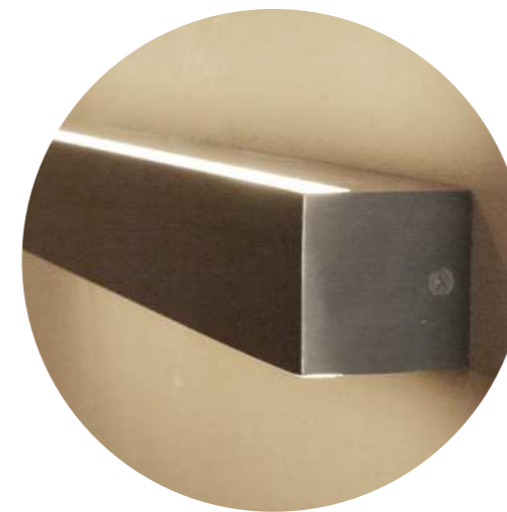

8963 Negro-Black
LED 22W-3000K-3050lm

8964 Oro-Gold
LED 22W-3000K-3050lm

ELEGANCE

ELEGANCE

9014 Gris pavonado-Gunmetal Grey
LED 24W-3000K-2750lm

9015 Gris pavonado-Gunmetal Grey
LED 17W-3000K-1800lm

TURÍN

9022 Blanco-White
LED 50W 3000K-4000K-5000K 5500lm