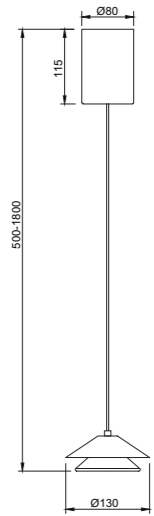

PICCOLA

PICCOLA

9030 Blanco-White
LED 5W-3000K-550lm

9031 Marrón-Brown
LED 5W-3000K-550lm

9032 Naranja-Orange
LED 5W-3000K-550lm

9033 Negro-Black
LED 5W-3000K-550lm

Negro-Black Marrón-Brown Naranja-Orange Blanco-White