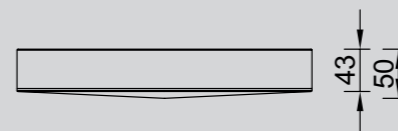

Base ultra fina
Ultra-thin base