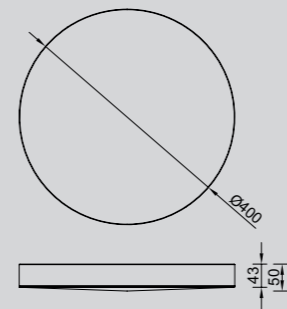

9022 Blanco-White
LED 50W 3000K-4000K-5000K 5500lm

Base ultra fina
Ultra-thin base

9025 Blanco-White
LED 20W 3000K-4000K-5000K 2200lm

Aluminio/PC-Aluminum/PC 220-240V~50/60Hz CRI≥ 80

Aluminio/PC-Aluminum/PC 220-240V~50/60Hz CRI≥ 80