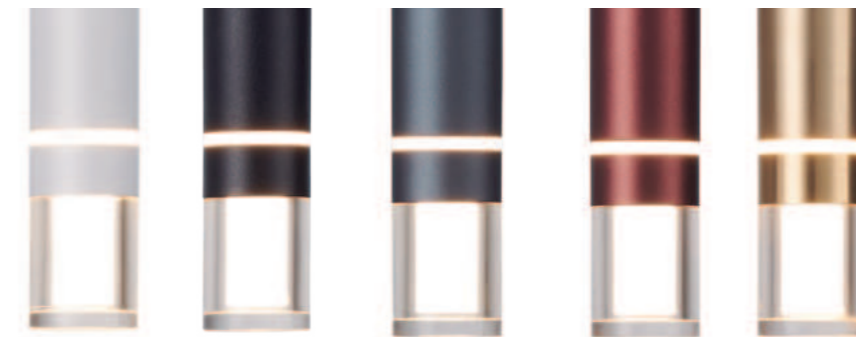

MOANA

Aluminio/Hierro/Acrílico 220-240V~50/60Hz CRI≥ 80 Cable: Blanco/1.5m

Aluminum/Iron/Acrylic 220-240V~50/60Hz CRI≥ 80 Cable: Blanco/1.5m