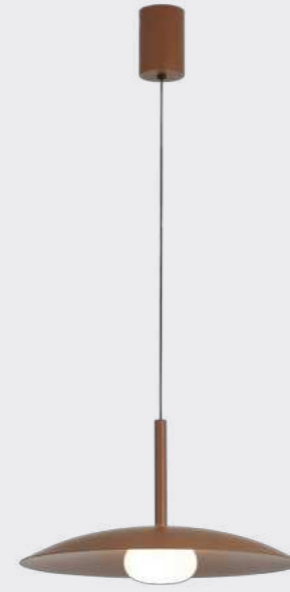

LIDIA

LIDIA

8975 Negro-Black
LED 12W-3000K-1550lm

8976 Oro mate-Matte gold
LED 12W-3000K-1550lm

8977 Gris oscuro-Dark grey
LED 12W-3000K-1550lm

8978 Café-Coffee
LED 12W-3000K-1550lm

8979 Blanco-White
LED 12W-3000K-1550lm