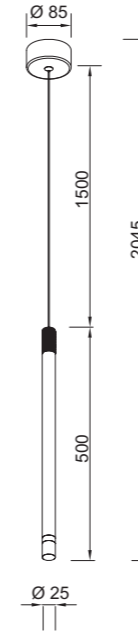

8972 Gris oscuro-Dark grey
LED 7W-3000K-1000lm