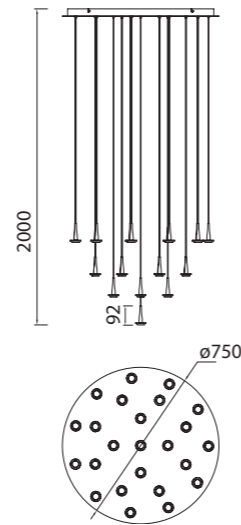

ANDRÓMEDA

ANDRÓMEDA

8932 Oro-Gold
LED 25W-3000K-2500lm

8933 Oro-Gold
LED 40W-3000K-4000lm

8935 Oro-Gold
LED 70W-3000K-7050lm

8937 Oro-Gold
LED 120W-3000K-12100lm

8931 Oro-Gold
LED 5W-3000K-500lm

8934 Oro-Gold
LED 40W-3000K-4000lm