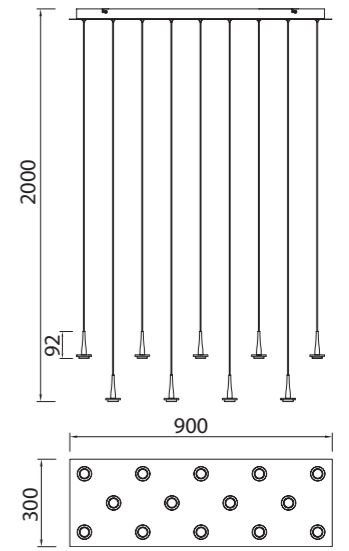

8936 Oro-Gold
LED 70W-3000K-7050lm