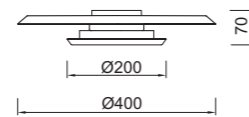

9003 Blanco+Negro-White+Black
LED 18W-3000K-2350lm