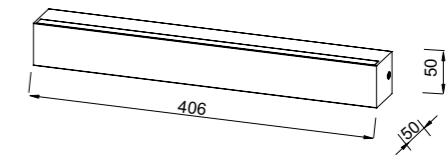

8963 Negro-Black
LED 22W-3000K-3050lm

8964 Oro-Gold
LED 22W-3000K-3050lm

ELEGANCE

ELEGANCE

9014 Gris pavonado-Gunmetal Grey
LED 24W-3000K-2750lm

9015 Gris pavonado-Gunmetal Grey
LED 17W-3000K-1800lm

TURÍN

9022 Blanco-White
LED 50W 3000K-4000K-5000K 5500lm