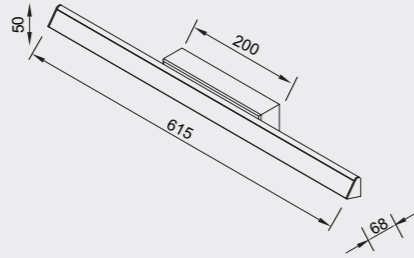

LINEAL

8962 Blanco-White
LED 22W-3000K-3050lm

8963 Negro-Black
LED 22W-3000K-3050lm

8964 Oro-Gold
LED 22W-3000K-3050lm