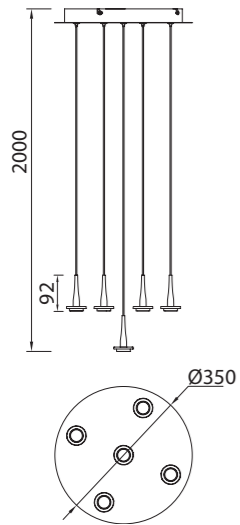

ANDRÓMEDA

8932 Oro-Gold
LED 25W-3000K-2500lm