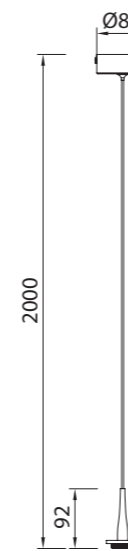

ANDRÓMEDA

ANDRÓMEDA

8932 Oro-Gold
LED 25W-3000K-2500lm

8933 Oro-Gold
LED 40W-3000K-4000lm

8935 Oro-Gold
LED 70W-3000K-7050lm

8937 Oro-Gold
LED 120W-3000K-12100lm

8931 Oro-Gold
LED 5W-3000K-500lm

8934 Oro-Gold
LED 40W-3000K-4000lm