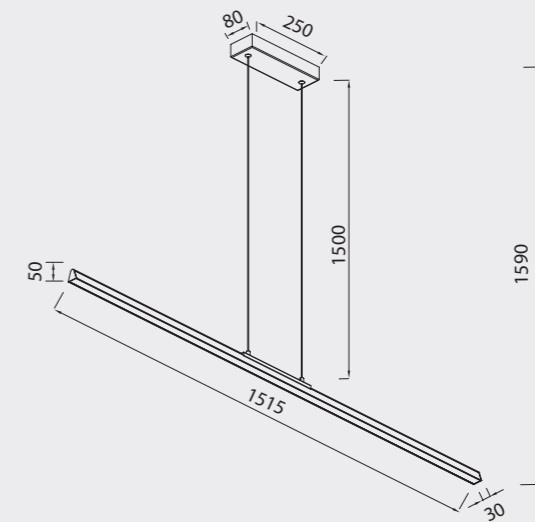

LINEAL

8956 Blanco-White
LED 36W-3000K-4550lm

8957 Negro-Black
LED 36W-3000K-4550lm

8958 Oro-Gold
LED 36W-3000K-4550lm

8959 Blanco-White
LED 54W-3000K-6400lm

8960 Negro-Black
LED 54W-3000K-6400lm

8961 Oro-Gold
LED 54W-3000K-6400lm