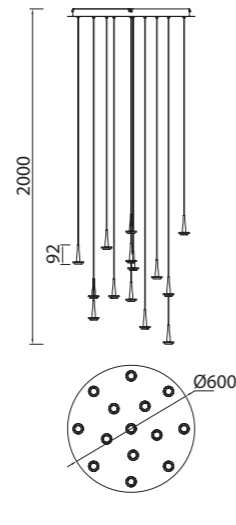

ANDRÓMEDA

ANDRÓMEDA

8932 Oro-Gold
LED 25W-3000K-2500lm

8933 Oro-Gold
LED 40W-3000K-4000lm

8935 Oro-Gold
LED 70W-3000K-7050lm

8937 Oro-Gold
LED 120W-3000K-12100lm

8931 Oro-Gold
LED 5W-3000K-500lm

8934 Oro-Gold
LED 40W-3000K-4000lm