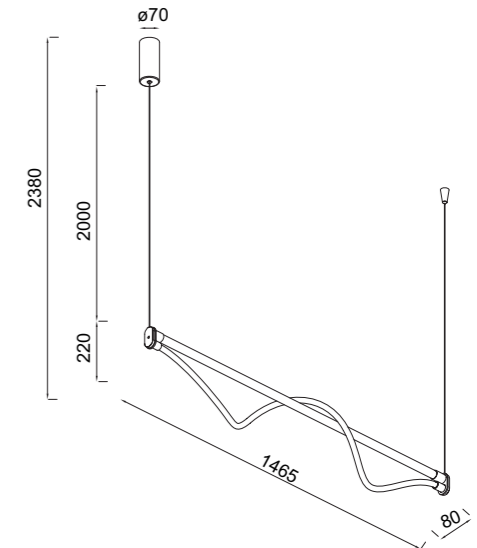

8950 Oro-Gold
LED 7W-3000K-960lm

8951 Negro-Black
LED 38W-3000K-5050lm

8952 Oro-Gold
LED 38W-3000K-5050lm

1911

366

ø54

Difusor acabado Oro
Gold-finish diffuser

Manguera flexible de silicona
Flexible silicone hose