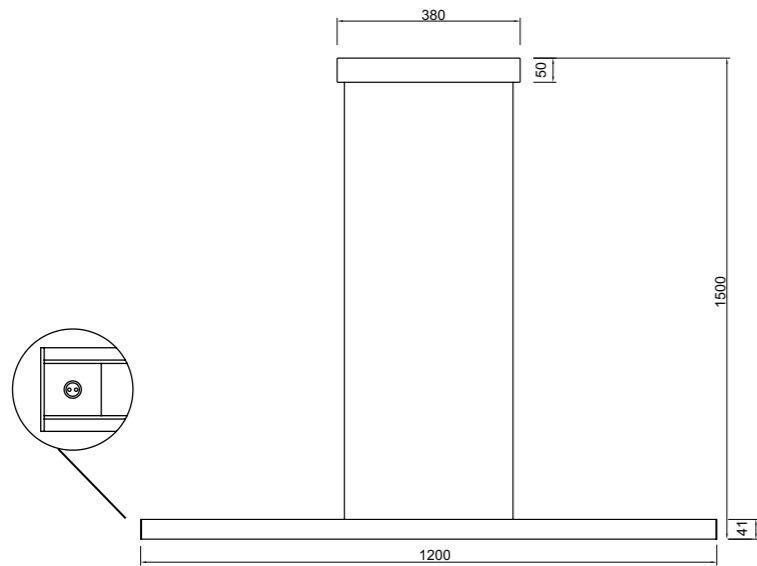

9034 Blanco-White
LED 24W-3000K-2970lm

9035 Negro-Black
LED 24W-3000K-2970lm

9036 Oro-Gold
LED 24W-3000K-2970lm

LINEAL

8954 Negro-Black
LED 38W-3000K-5150lm

8955 Oro-Gold
LED 38W-3000K-5150lm

LINEAL

8956 Blanco-White
LED 36W-3000K-4550lm