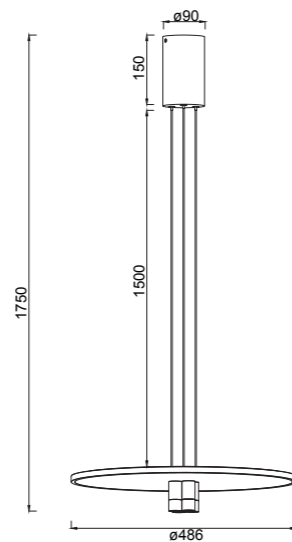

NÓMADA

NÓMADA

8982 Negro/Oro-Gold/Black
LED 42W-3000K-5200lm

8983 Negro/Oro-Gold/Black
LED 33W-3000K-4350lm

TINA

TINA

9000 Blanco+Negro-White+Black
LED 24W-3000K-2900lm

9001 Blanco+Negro-White+Black
LED18W-3000K-2350lm