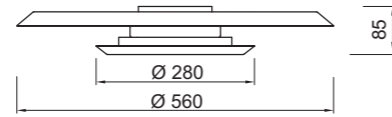

TINA

9002 Blanco+Negro-White+Black
LED 24W-3000K-2900lm