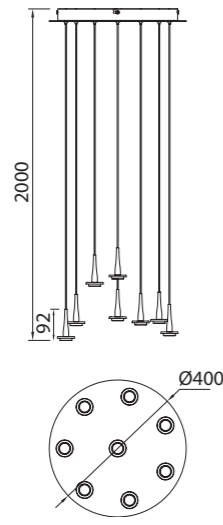

ANDRÓMEDA

ANDRÓMEDA

8932 Oro-Gold
LED 25W-3000K-2500lm

8933 Oro-Gold
LED 40W-3000K-4000lm

8935 Oro-Gold
LED 70W-3000K-7050lm

8937 Oro-Gold
LED 120W-3000K-12100lm

8931 Oro-Gold
LED 5W-3000K-500lm

8934 Oro-Gold
LED 40W-3000K-4000lm