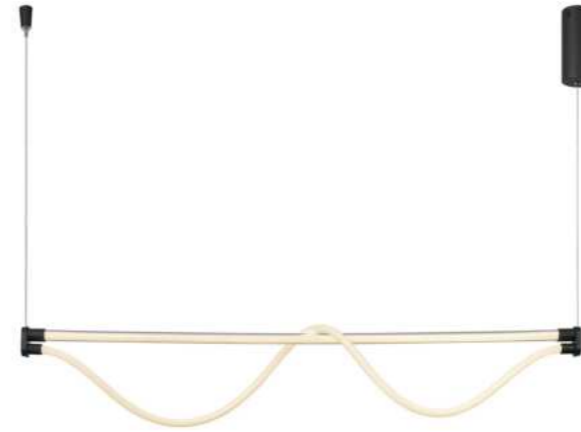

FUGAZ

8946 Blanco-White
LED 7W-3000K-960lm

8947 Negro-Black
LED 7W-3000K-960lm

8948 Camel-Camel
LED 7W-3000K-960lm

8950 Oro-Gold
LED 7W-3000K-960lm

8951 Negro-Black
LED 38W-3000K-5050lm

8952 Oro-Gold
LED 38W-3000K-5050lm