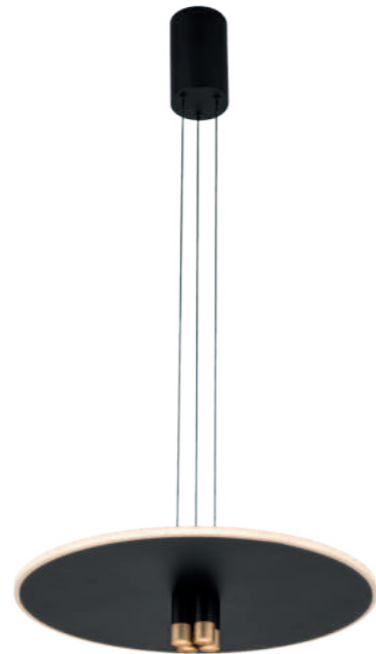

NÓMADA

NÓMADA

8982 Negro/Oro-Gold/Black
LED 42W-3000K-5200lm

8983 Negro/Oro-Gold/Black
LED 33W-3000K-4350lm

TINA

TINA

9000 Blanco+Negro-White+Black
LED 24W-3000K-2900lm

9001 Blanco+Negro-White+Black
LED18W-3000K-2350lm