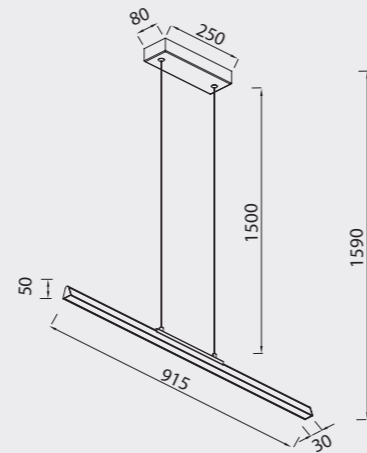

LINEAL

8956 Blanco-White
LED 36W-3000K-4550lm

8957 Negro-Black
LED 36W-3000K-4550lm

8958 Oro-Gold
LED 36W-3000K-4550lm

8959 Blanco-White
LED 54W-3000K-6400lm

8960 Negro-Black
LED 54W-3000K-6400lm

8961 Oro-Gold
LED 54W-3000K-6400lm