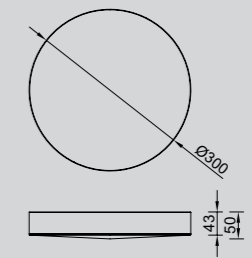

9023 Blanco-White
LED 40W 3000K-4000K-5000K 4400lm

9024 Blanco-White
LED 30W 3000K-4000K-5000K 3300lm

Base ultra fina
Ultra-thin base

9025 Blanco-White
LED 20W 3000K-4000K-5000K 2200lm

Aluminio/PC-Aluminum/PC 220-240V~50/60Hz CRI≥ 80