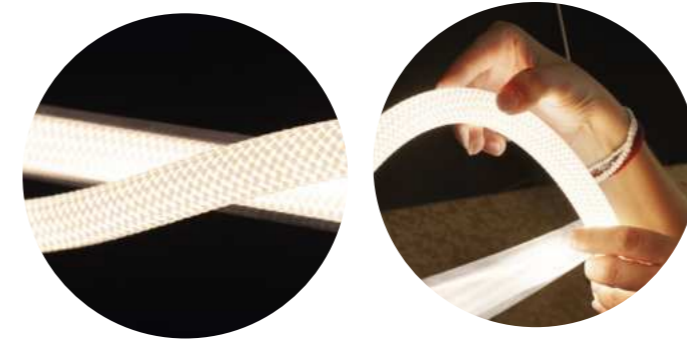

8950 Oro-Gold
LED 7W-3000K-960lm

8951 Negro-Black
LED 38W-3000K-5050lm

8952 Oro-Gold
LED 38W-3000K-5050lm

1911

366

ø54

Difusor acabado Oro
Gold-finish diffuser

Manguera flexible de silicona
Flexible silicone hose