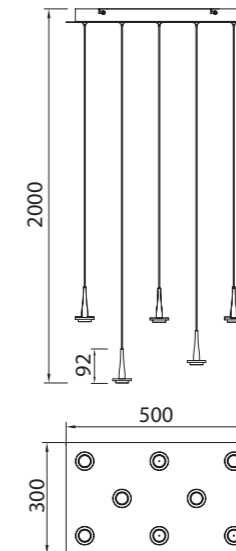

ANDRÓMEDA

ANDRÓMEDA

8932 Oro-Gold
LED 25W-3000K-2500lm

8933 Oro-Gold
LED 40W-3000K-4000lm

8935 Oro-Gold
LED 70W-3000K-7050lm

8937 Oro-Gold
LED 120W-3000K-12100lm

8931 Oro-Gold
LED 5W-3000K-500lm

8934 Oro-Gold
LED 40W-3000K-4000lm