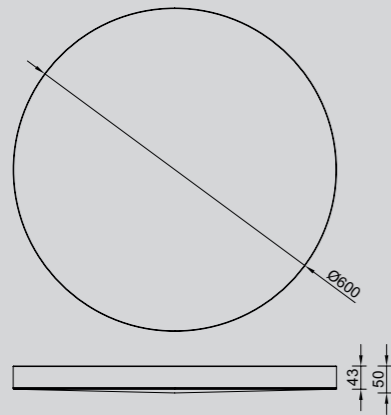

9022 Blanco-White
LED 50W 3000K-4000K-5000K 5500lm