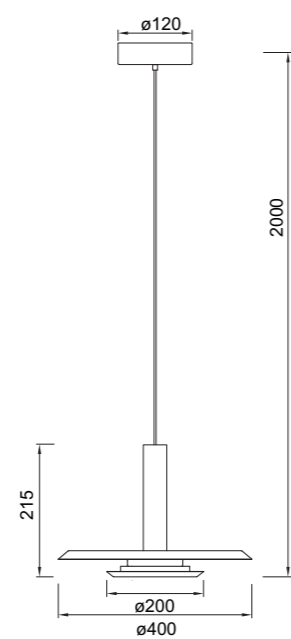

NÓMADA

NÓMADA

8982 Negro/Oro-Gold/Black
LED 42W-3000K-5200lm

8983 Negro/Oro-Gold/Black
LED 33W-3000K-4350lm

TINA

TINA

9000 Blanco+Negro-White+Black
LED 24W-3000K-2900lm

9001 Blanco+Negro-White+Black
LED18W-3000K-2350lm