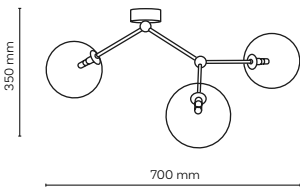

material of the lamp: metal, glass

10069 / FAIRY GOLD

10071 / FAIRY GOLD

6 x G9 / 230V / max 8W / LED
KL / 7571 (ø 150 mm)

10070 / FAIRY GOLD

4 x G9 / 230V / max 8W / LED
KL / 7571 (ø 150 mm)

 **10069 / FAIRY GOLD**