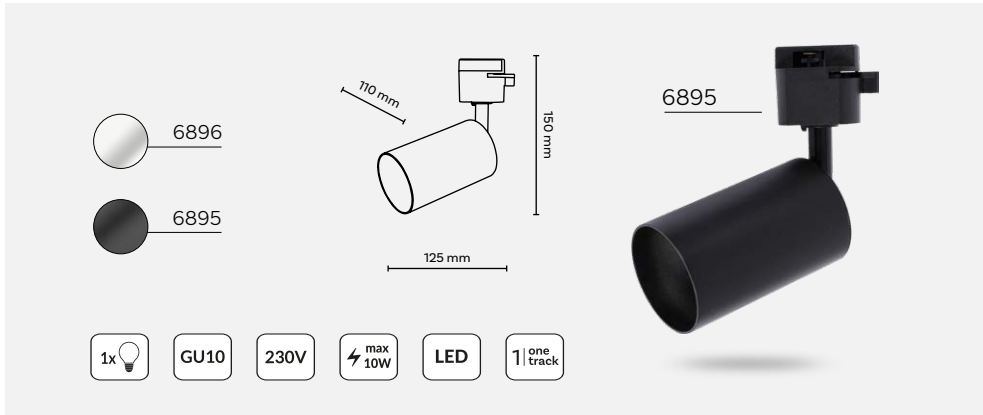

● 4921

● 5686

GU10

230V

LED

4921
one-track

Pendant lamp

		
one-track	5751	5750
three-track	6028	6029