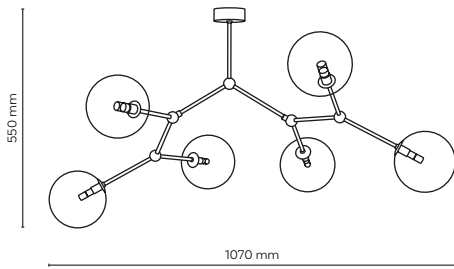

10071 / FAIRY GOLD

6 x G9 / 230V / max 8W / LED
KL / 7571 (ø 150 mm)