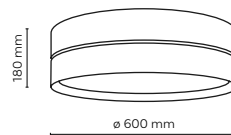

5774 / ECO

4 x E27 / 230V / max 15W / LED
AB / 9713