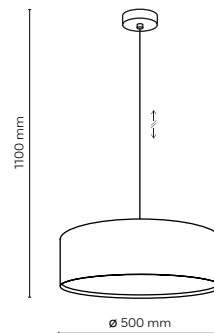

10100 / EARTH

3 x E27 / 230V / max 15W / LED
AB 9759 / 9762 / 9513 / 9514