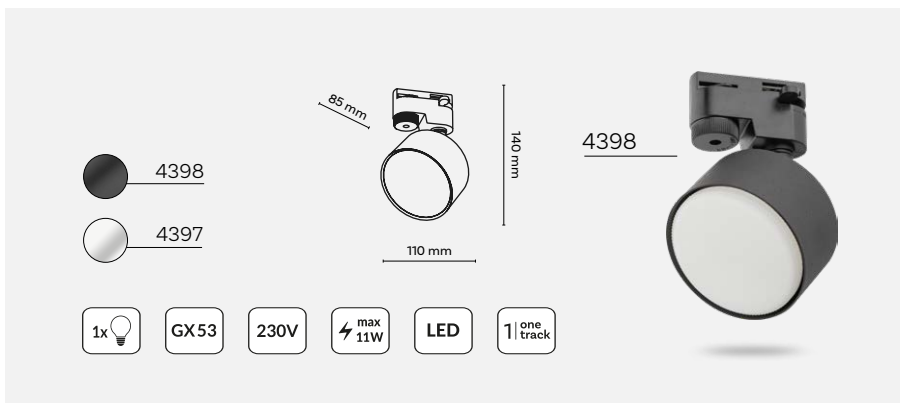

● 4921

● 5686

GU10

230V

LED

4921
one-track

Pendant lamp

		
one-track	5751	5750
three-track	6028	6029