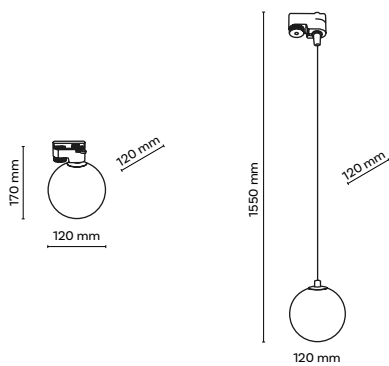

NEW

nowoczesna i elegancka kolekcja TRACER - stanowi funkcjonalny element dekoracyjny w pomieszczeniu.

modern and elegant collection TRACER - provides a functional decorative element in the interior.