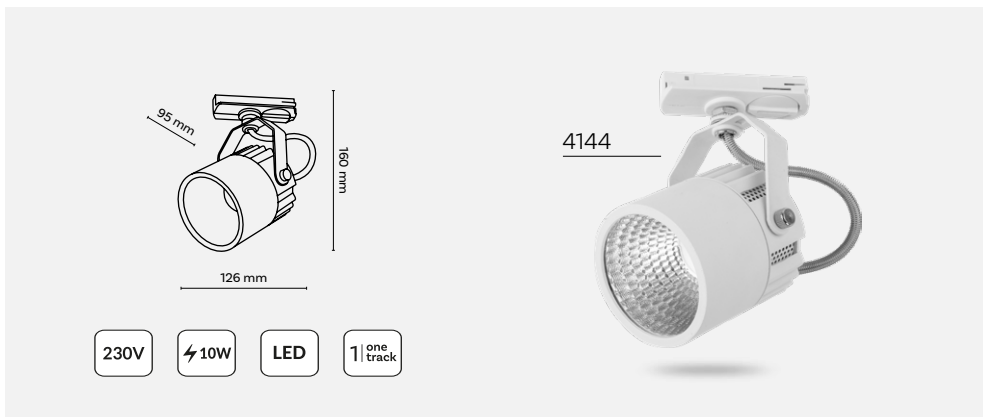

● 4921

● 5686

GU10

230V

LED

4921
one-track

Pendant lamp

		
one-track	5751	5750
three-track	6028	6029