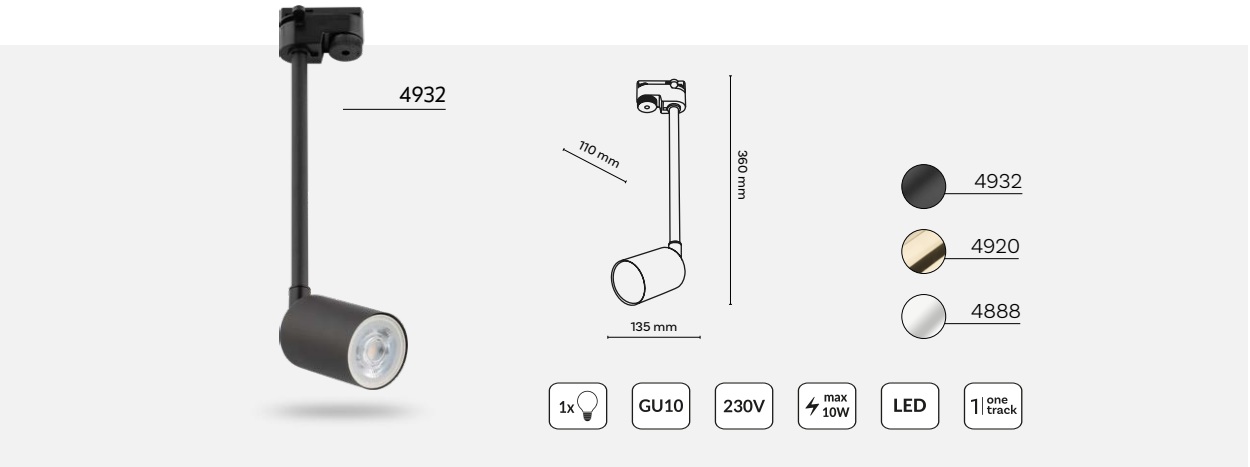

● 4921

● 5686

GU10

230V

LED

4921
one-track

Pendant lamp

		
one-track	5751	5750
three-track	6028	6029