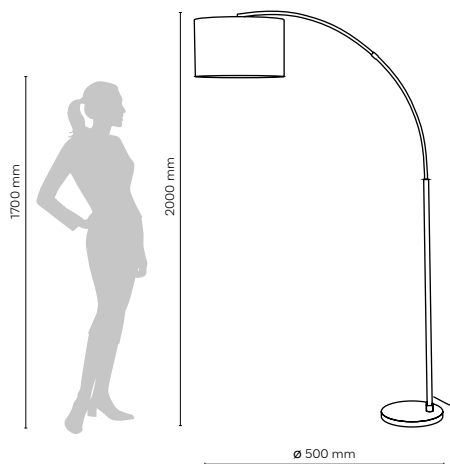

1 x E27 / 230V / max 15W / LED