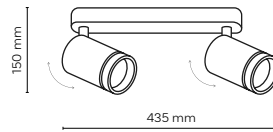

6913 / JET

2 x GU10 / 230V / max 10W / LED