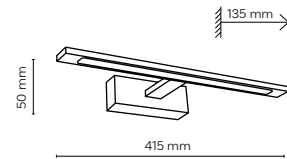

18000 / GALLERY

1x LED / 12W / 1500 lm / 4000K