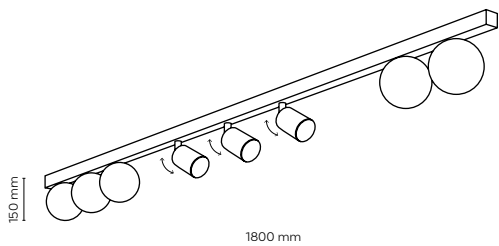

10004 / VOX

1. 3 x GU10 / 230V / max 10W / LED
   - + 5 x G9 / 230V / max 8W / LED
2. KL / 7455 (ø 100mm)