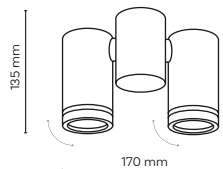

4352 / JET

2 x GU10 / 230V / max 10W / LED

- 4352
- 4539