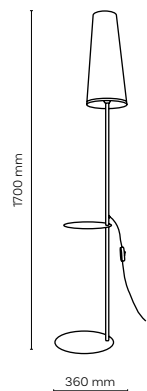

5959 / ZING
1 x E27 / 230V / max 15W / LED
AB / 8294