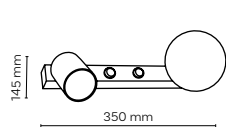

- **10148 / VOX**
- 1 x GU10 / 230V / max 10W / LED
  + 1 x G9 / 230V / max 8W / LED
  KL / 7455 (ø 100mm)