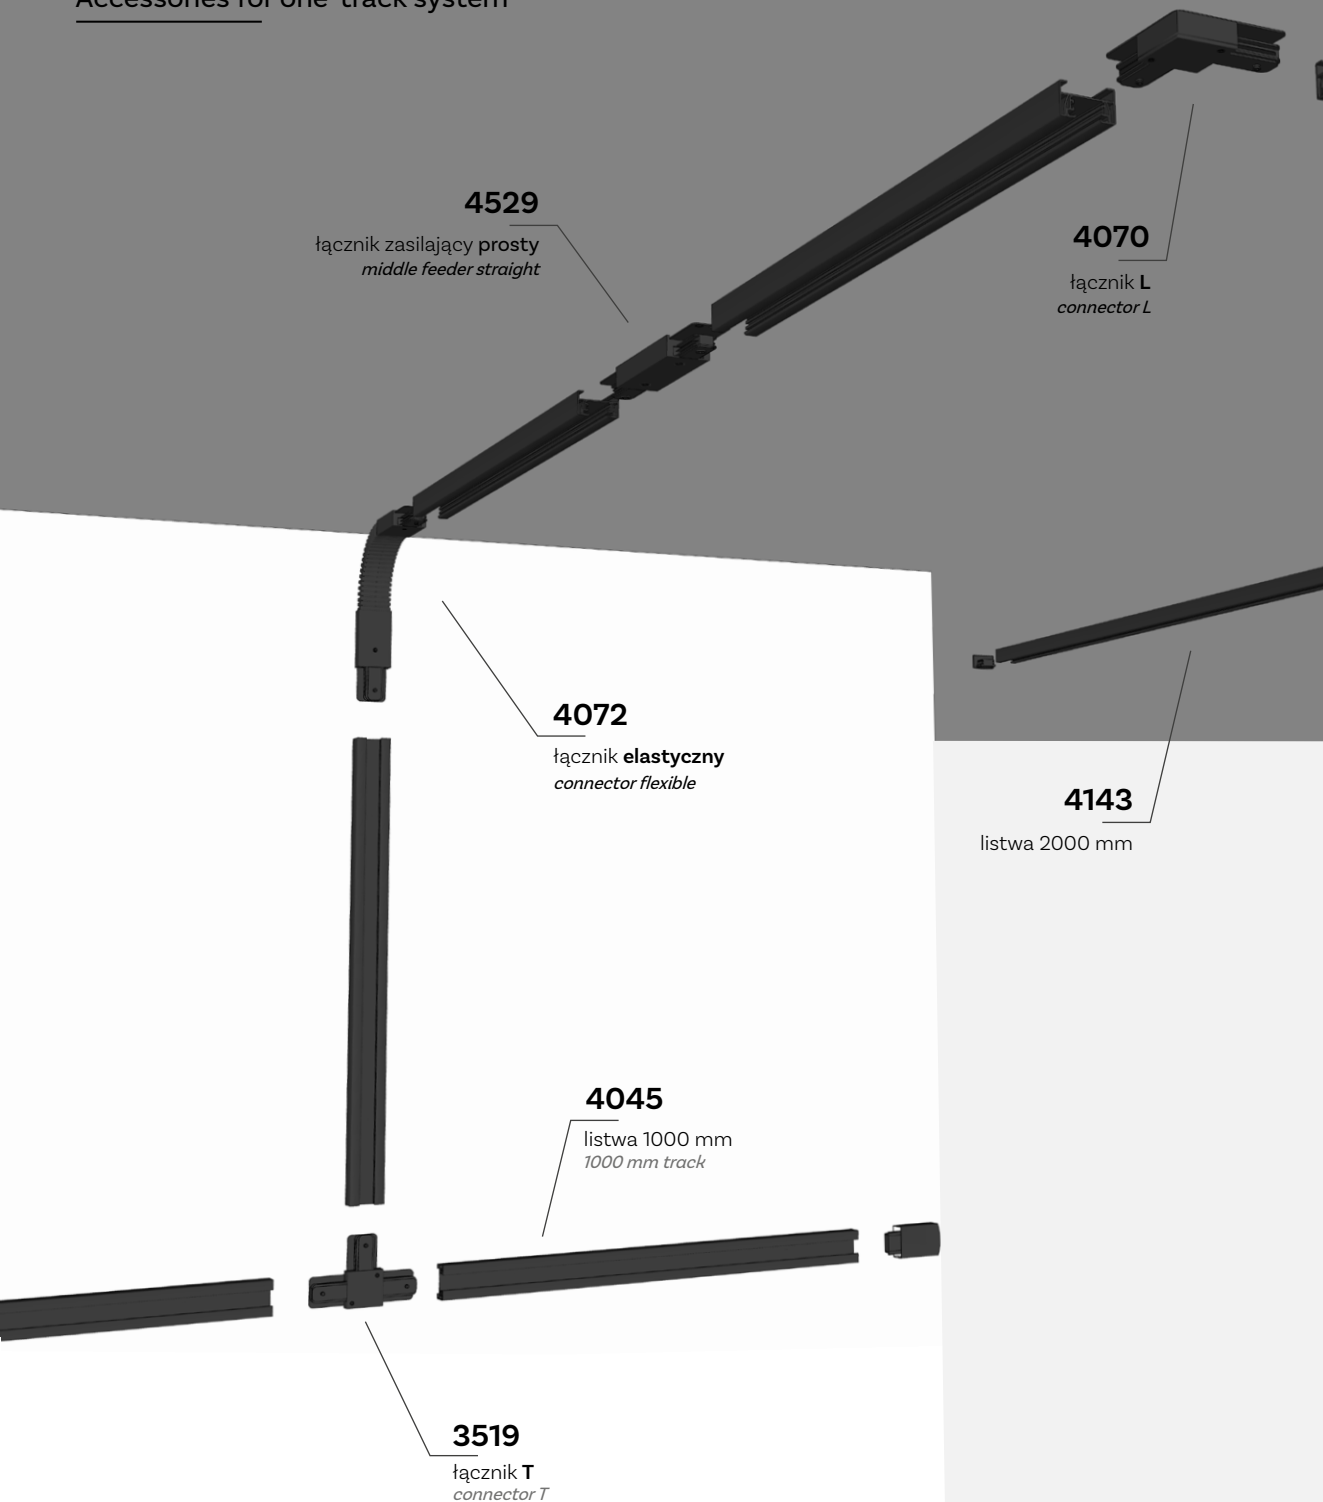

18079 / LUXE

1 x LED / 40W / 4000 lm / 4000K

- 18079
- 18080

Accessories for one-track system

4068

łącznik prosty
connector straight

4044

4045