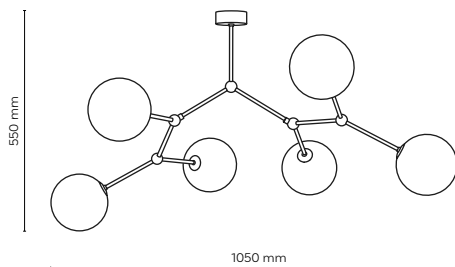

 10261

4856 / FAIRY BLACK

 **4854 / FAIRY BLACK**

 3 x G9 / 230V / max 8W / LED
KL / 7454 (ø 120 mm)

 **4855 / FAIRY BLACK**

 4 x G9 / 230V / max 8W / LED
KL / 7454 (ø 120 mm)

 **4856 / FAIRY BLACK**

 6 x G9 / 230V / max 8W / LED
KL / 7454 (ø 120 mm)