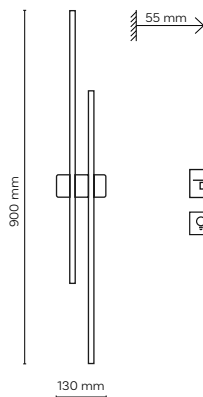

6626 / FLASH

6626 / FLASH

LED / 24W / 2920 lm / 3000K