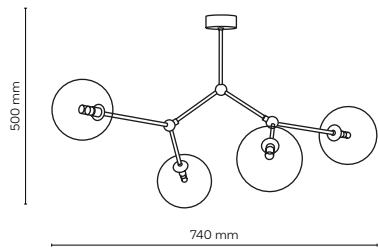

material of the lamp: metal, glass

10069 / FAIRY GOLD

10071 / FAIRY GOLD

6 x G9 / 230V / max 8W / LED
KL / 7571 (ø 150 mm)

10070 / FAIRY GOLD

4 x G9 / 230V / max 8W / LED
KL / 7571 (ø 150 mm)

 **10069 / FAIRY GOLD**