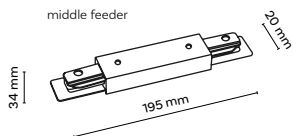

middle feeder

4529

4530