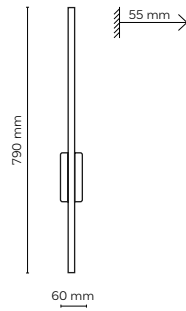

6627 / FLASH

LED / 12W / 1480 lm / 3000K