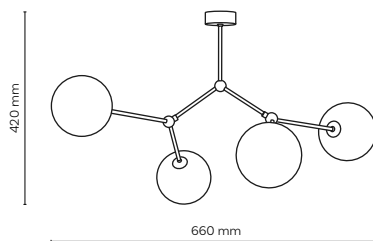

 10261

4856 / FAIRY BLACK

 **4854 / FAIRY BLACK**

 3 x G9 / 230V / max 8W / LED
KL / 7454 (ø 120 mm)

 **4855 / FAIRY BLACK**

 4 x G9 / 230V / max 8W / LED
KL / 7454 (ø 120 mm)

 **4856 / FAIRY BLACK**

 6 x G9 / 230V / max 8W / LED
KL / 7454 (ø 120 mm)