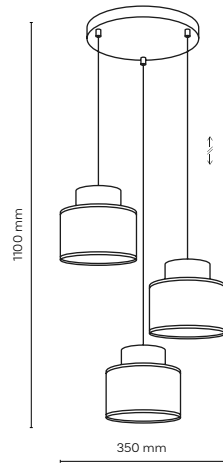

2594 / DUO WHITE

1856 / DUO WHITE

1 x E27 / 230V / max 15W / LED
AB / 9740

10078 / DUO WHITE

1 x E27 / 230V / max 15W / LED
AB / 9741

10078 / DUO WHITE

2594 / DUO WHITE

3 x E27 / 230V / max 15W / LED
AB / 9741 (200mm)