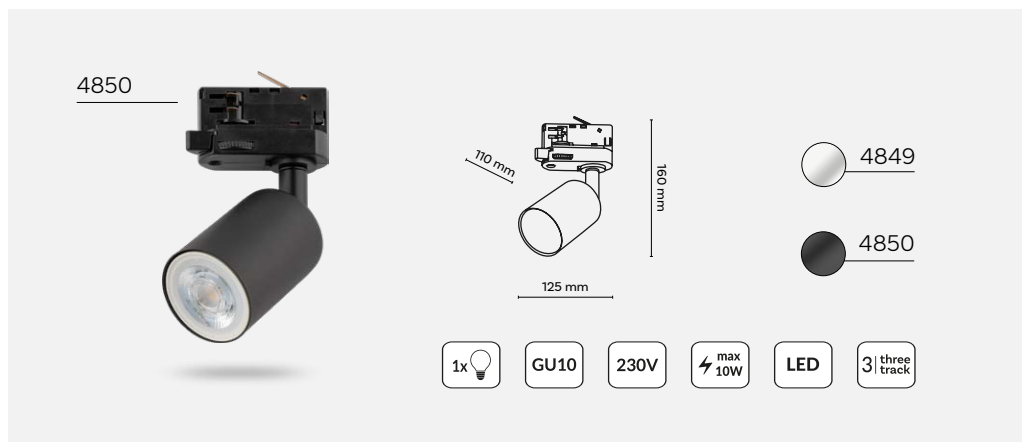

The three-circuit tracer gives you the ability to separately control individual spots on a track. As a result, you can turn all the lights on or off, or run specific of them depending on your preference.