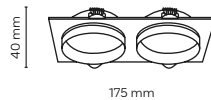

6924 / JET

2 x GU10 / 230V / max 10W / LED

6924 6925