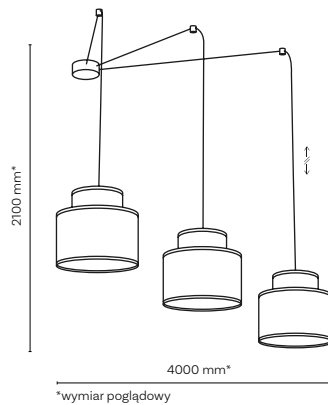

2594 / DUO WHITE

1856 / DUO WHITE

1 x E27 / 230V / max 15W / LED
AB / 9740

10078 / DUO WHITE

1 x E27 / 230V / max 15W / LED
AB / 9741

10078 / DUO WHITE

2594 / DUO WHITE

3 x E27 / 230V / max 15W / LED
AB / 9741 (200mm)