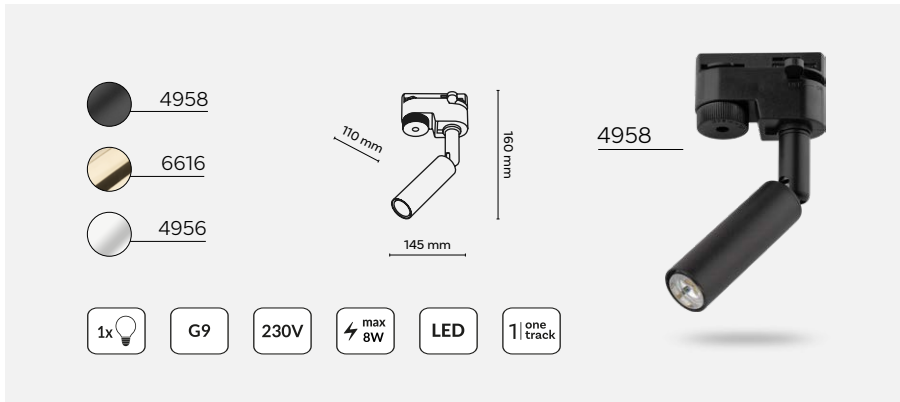

● 4921

● 5686

GU10

230V

LED

4921
one-track

Pendant lamp

		
one-track	5751	5750
three-track	6028	6029