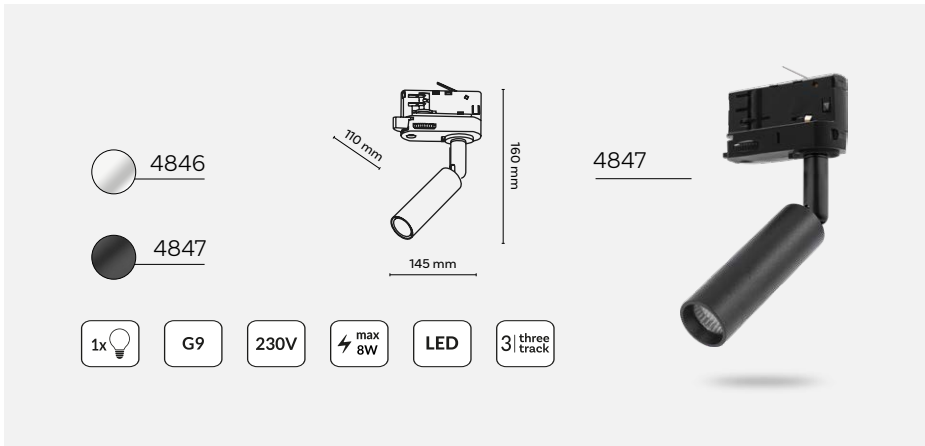

The three-circuit tracer gives you the ability to separately control individual spots on a track. As a result, you can turn all the lights on or off, or run specific of them depending on your preference.