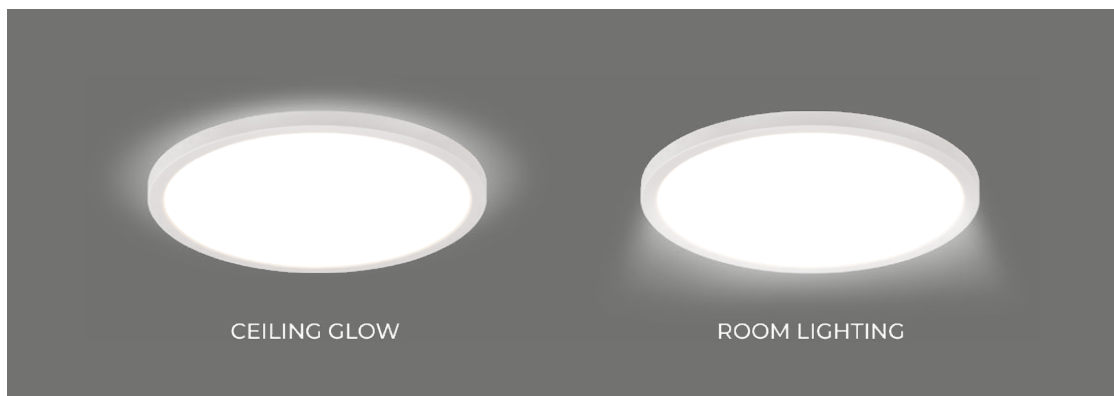

6905 / AQUA

1 x LED / 45W / 4980 lm / 230V
3000K / 4000K / 6500K

6903 / AQUA

1 x LED / 36W / 4080 lm / 230V
3000K / 4000K / 6500K

6901 / AQUA

1 x LED / 24W / 2565 lm / 230V
3000K / 4000K / 6500K