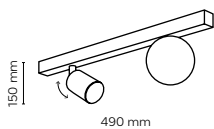

10000 / VOX

1 x GU10 / 230V / max 10W / LED

+ 1 x G9 / 230V / max 8W / LED

KL / 7455 (ø 100mm)