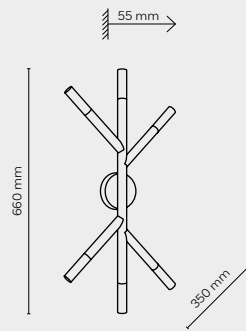

4525 / NOBLE

6 x G9 / 230V / max 8W / LED

NEW

T.K. LIGHTING / NOBLE