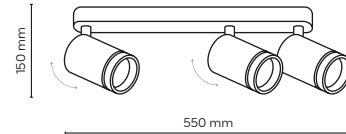

6915 / JET

3 x GU10 / 230V / max 10W / LED

6915

6914