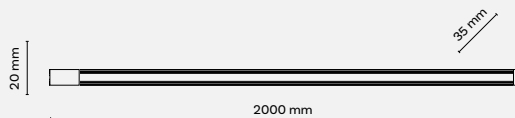

18079 / LUXE

1 x LED / 40W / 4000 lm / 4000K

- 18079
- 18080

Accessories for one-track system

4068

łącznik prosty
connector straight

4044

4045