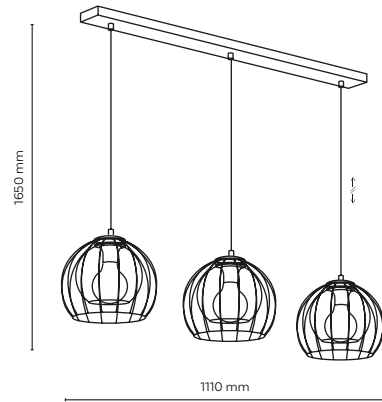

4483 / UNIVERSO

3 x E27 / 230V / max 15W / LED

KL / 7381 (ø 180 mm)