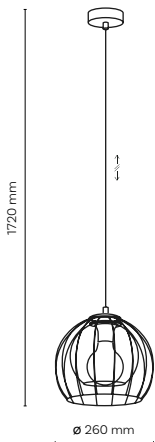

1 x GU10 / 230V / max 10 W / LED

10159 / MODESTO

1 x GU10 / 230V / max 10 W / LED

10160 / MODESTO

1 x GU10 / 230V / max 10 W / LED

4483 / UNIVERSO

 **3154 / UNIVERSO**

 1 x E27 / 230V / max 15W / LED
KL / 7381 (ø 180 mm)