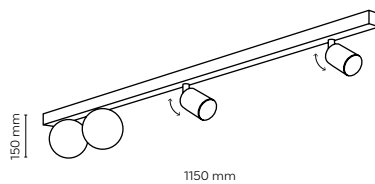

KL / 7455 (ø 100mm)

10001 / VOX

1 x GU10 / 230V / max 10W / LED

+ 2 x G9 / 230V / max 8W / LED

KL / 7455 (ø 100mm)

10002 / VOX

2 x GU10 / 230V / max 10W / LED

+ 2 x G9 / 230V / max 8W / LED