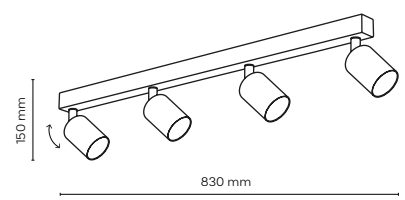

6177 / TOP

4 x GU10 / 230V / max 10W / LED

6177 6874 6182 5969