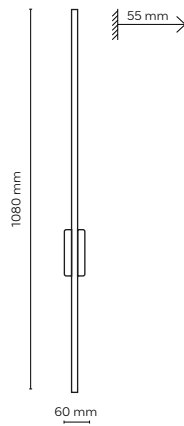

18074 / FLASH

LED / 21W / 2524 lm / 3000K