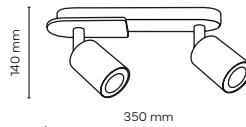

4566 / LOGAN

4 x GU10 / 230V / max 10W / LED

5777 / COVER WOOD

 **5777 / COVER WOOD**

 5 x GU10 / 230V / max 10W / LED

4673 / COVER WOOD

 **4673 / COVER WOOD**

 1 x GU10 / 230V / max 10W / LED