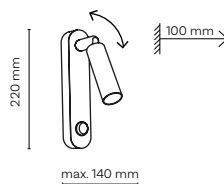

6621 / ENZO

1 x G9 / 230V / max 8W / LED

2 x G9 / 230V / max 8W / LED