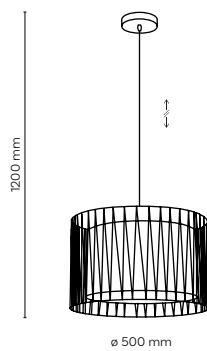

4557 / HARMONY NATURE

☐ 3 x E27 / 230V / max 15W / LED
AB / 9011