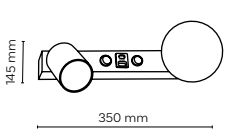

- **10152 / VOX USB**
- 1 x GU10 / 230V / max 10W / LED
  + 1 x G9 / 230V / max 8W / LED
  KL / 7455 (ø 100mm)