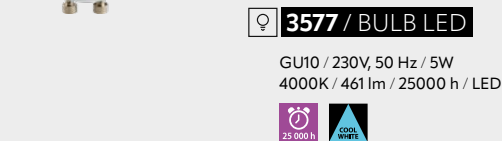

GU10 / 230V, 50 Hz / 5W
4000K / 461 lm / 25000 h / LED