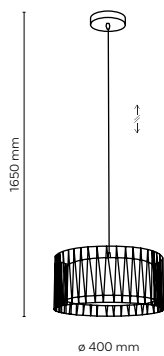

4562 / HARMONY NATURE

☐ 1 x E27 / 230V / max 15W / LED
AB / 9013