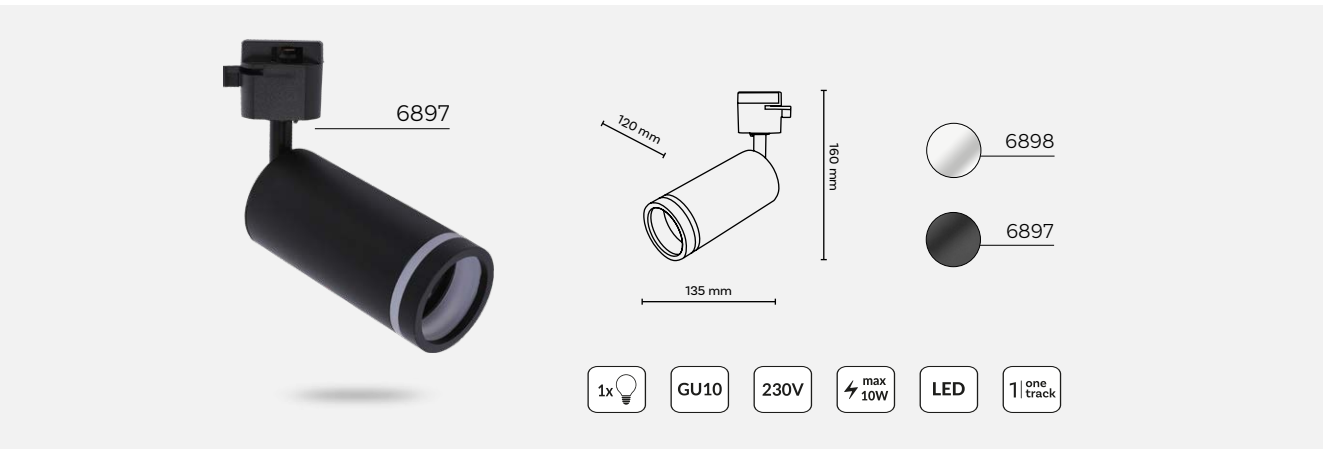

● 4921

● 5686

GU10

230V

LED

4921
one-track

Pendant lamp

		
one-track	5751	5750
three-track	6028	6029