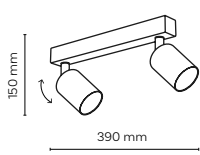

6198 / TOP

6181 / TOP

10277 / TOP USB

2 x GU10 / 230V / max 10W / LED

10277 10276

USB CHARGING

6175 / TOP

2 x GU10 / 230V / max 10W / LED