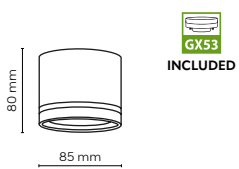

4 x GU10 / 230V / max 10W / LED

6917

6916

TRANSPARENT
RING GRATIS!

4351 / JET

4539 / JET

4352 / JET

GX53
INCLUDED