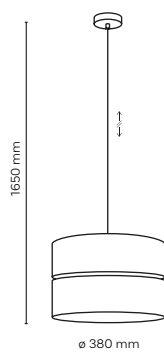

5772 / ECO

5772 / ECO

1 x E27 / 230V / max 15W / LED
AB / 9674