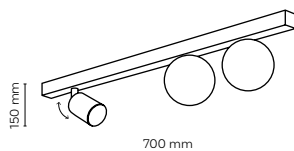

10001 / VOX

1 x GU10 / 230V / max 10W / LED

+ 2 x G9 / 230V / max 8W / LED

KL / 7455 (ø 100mm)