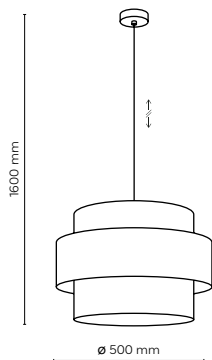

2783 / TRIO

2758 / TRIO

1x E27 / 230V / max 15W / LED

AB 9749 / 9748

2758

2783