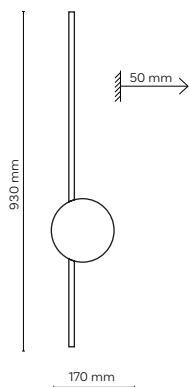

1439 / JAVA

1 x LED / 22W / 2807 lm / 3000K