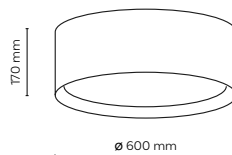

6584 / JUTA

4 x E27 / 230V / max 15W / LED
AB 9424