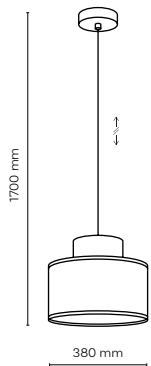

1856 / DUO WHITE

1 x E27 / 230V / max 15W / LED
AB / 9740