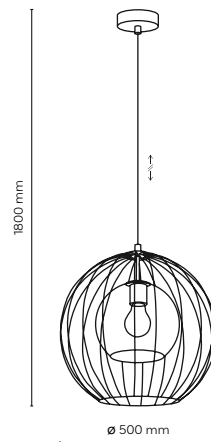

1 x GU10 / 230V / max 10 W / LED

10159 / MODESTO

1 x GU10 / 230V / max 10 W / LED

10160 / MODESTO

1 x GU10 / 230V / max 10 W / LED

4483 / UNIVERSO

 **3154 / UNIVERSO**

 1 x E27 / 230V / max 15W / LED
KL / 7381 (ø 180 mm)