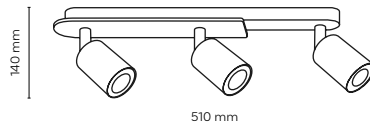

4675 / COVER WOOD

3 x GU10 / 230V / max 10W / LED

T.K. LIGHTING / COVER WOOD