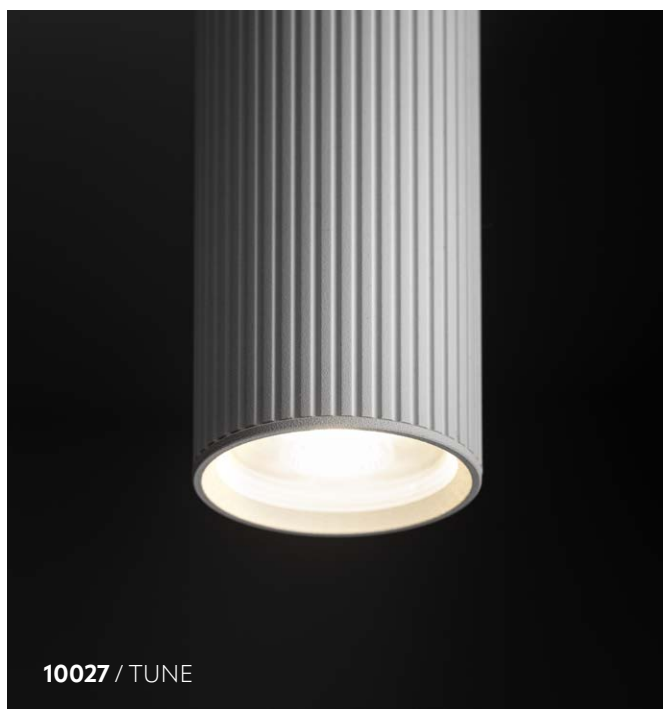

10152 / VOX USB

10148 / VOX

10152 / VOX USB

-  **10148 / VOX**
-  1 x GU10 / 230V / max 10W / LED
+ 1 x G9 / 230V / max 8W / LED
KL / 7455 (ø 100mm)

-  **10152 / VOX USB**
-  1 x GU10 / 230V / max 10W / LED
+ 1 x G9 / 230V / max 8W / LED
KL / 7455 (ø 100mm)

10024 / TUNE

10022 / TUNE

1 x GU10 / 230V / max 10W / LED

10024 / TUNE

1 x GU10 / 230V / max 10W / LED

10026 / TUNE

1 x GU10 / 230V / max 10W / LED

3239 / ORION