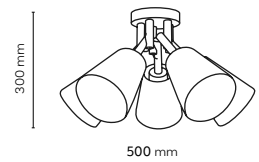

666 / VAIO

5 x E27 / 230V / max 15W / LED
AB / 8162