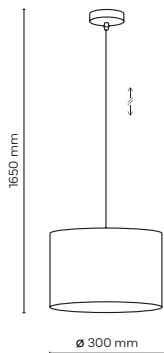

6580 / JUTA

1 x E27 / 230V / max 15W / LED
AB 9422