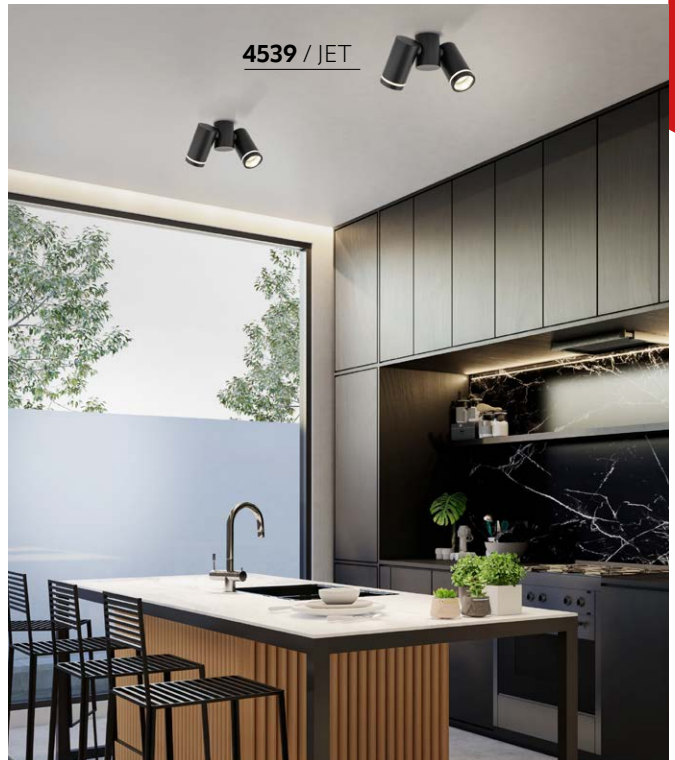

4 x GU10 / 230V / max 10W / LED

6917

6916

TRANSPARENT
RING GRATIS!

4351 / JET

4539 / JET

4352 / JET

GX53
INCLUDED