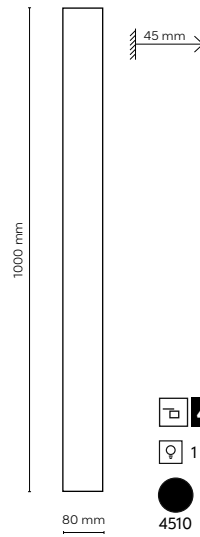

4510 / NAVI LONG

1 x LED / 8W / 988 lm / 3000K