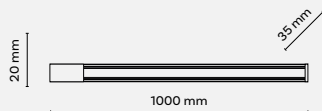

18079 / LUXE

1 x LED / 40W / 4000 lm / 4000K

- 18079
- 18080

Accessories for one-track system

4068

łącznik prosty
connector straight

4044

4045