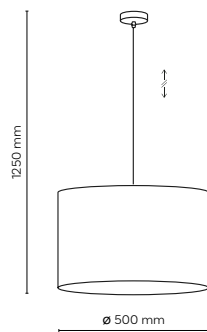

6582 / JUTA

3 x E27 / 230V / max 15W / LED
AB 9423