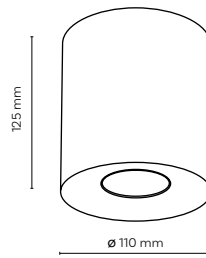

10129 / ORION

1 x GU10 / 230V / max 10W / LED