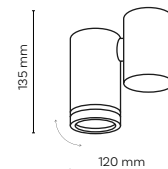

5393 / JET

1 x GU10 / 230V / max 10W / LED

- 5393
- 5349