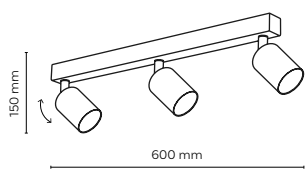

6176 / TOP

3 x GU10 / 230V / max 10W / LED

6176 6873 6181 5968