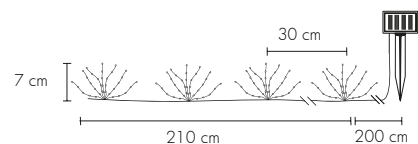

481-91
FIREWORK® - PACK OF 2

12 25cm 60cm 5cm 2x45 LED 0.9W
2 AA rechargeable NiMH (Incl) 5h

FIREWORK®
- With dew drop

481-78
FIREWORK® SOLAR

6 15cm 85cm 5cm 92 LED 1W 1 AA rechargeable NiMH (Incl) 6h

481-86
FIREWORK® SOLAR

12 200cm 210cm 7cm 30cm 8x12 LED 1W
1 AA rechargeable NiMH (Incl) 6h