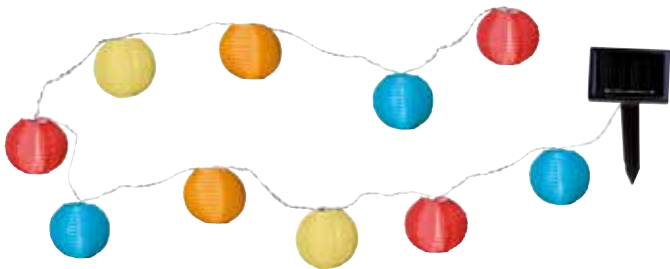

477-14
FESTIVAL

8 200cm 270cm 7cm 30cm 10 LED 0.65W
1 AA rechargeable NiMH (Incl. 478-01-2)

*Festival lanterns
in polyester for
outdoor use!*