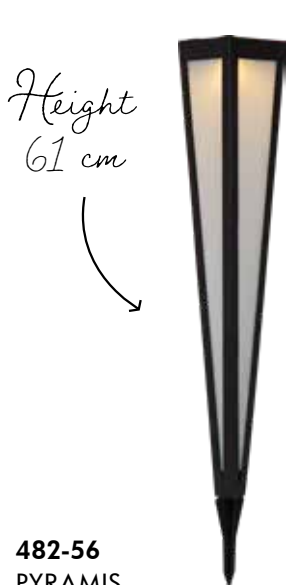

13
LUMEN
STEADY
WARM WHITE

482-56
PYRAMIS

⊞6 ⊕10cm ⊕61cm ⚡1 LED 0.03W
🔋1 AARechargeableNiMH (Incl) 6h ⏻ 🏠