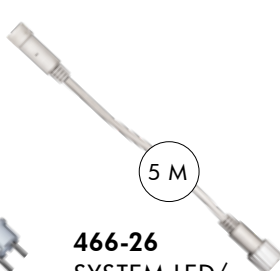

EXTENSION EXTRA

466-26
SYSTEM LED/
CONNECTA

⊞10 ⊕500cm 5SM 🏠