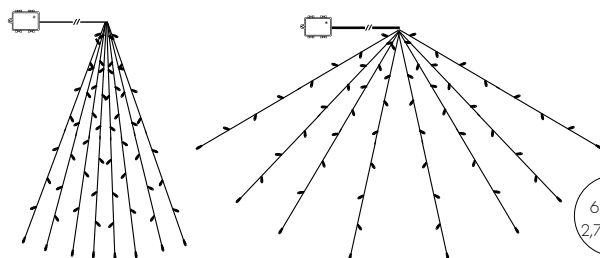

LIGHT CHAIN UMBRELLA/TREE LIGHT

64 LED
2,7X1,4 M

727-04
AKKU

16 200cm 270cm 140cm 17cm 64 LED 3.84W 3 AA (Excl) 120h

BLACK CABLE

727-07
AKKU

16 200cm 270cm 140cm 17cm 64 LED 3.84W 3 AA (Excl) 120h

BLACK CABLE