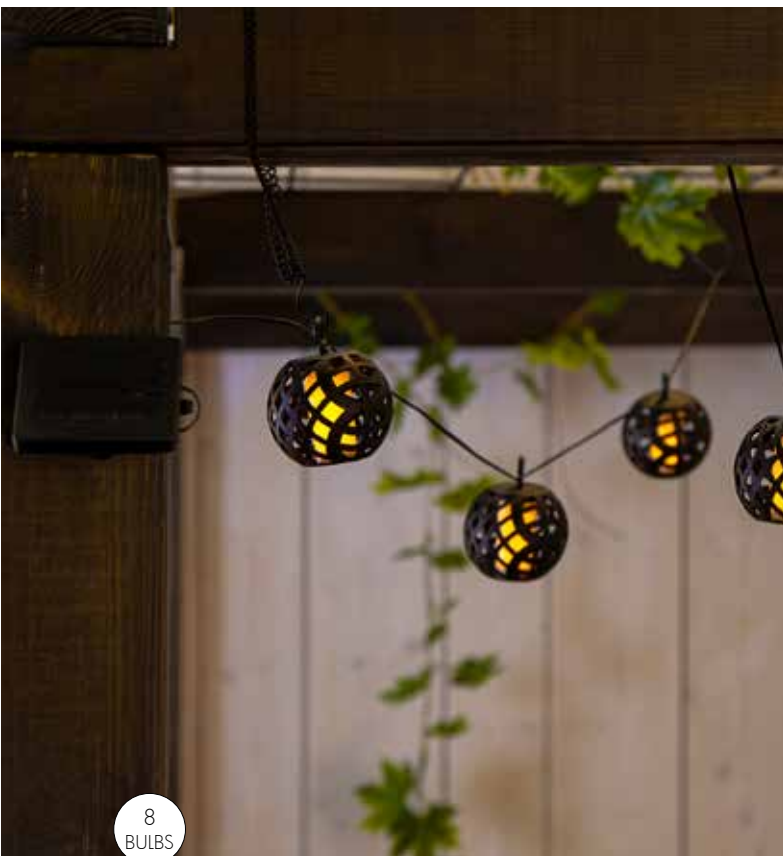

8
BULBS

481-02
FLAME

⊞6 ⚡200cm ⊕210cm ⊕8cm ⊕30cm ⚡8 LED 0.06W
🔋1 AArechargeableNiMH (Incl) 6h ⏻ 🏠