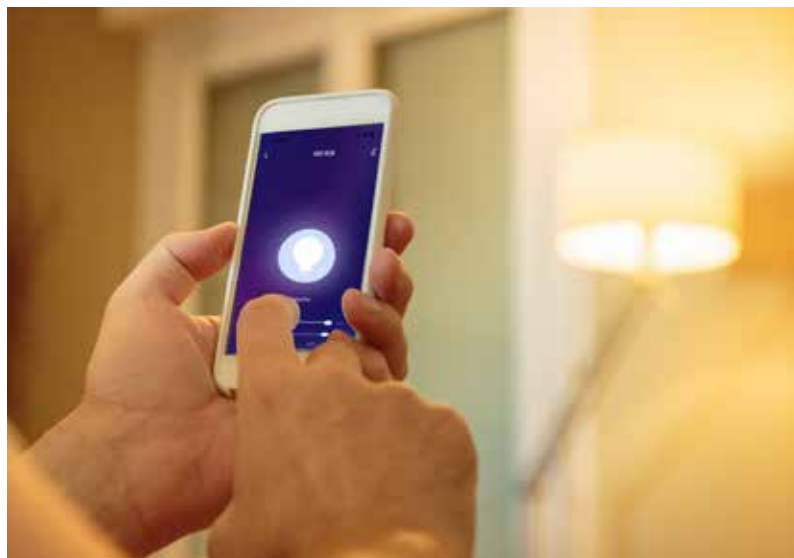

FLEXIBLE

Get a varied light with just one bulb and manage the light from wherever you are.

APP CONTROL

Manage the light by simple clicks in the Smart Life app.

VOICE CONTROL

Use your voice to instruct Alexa or Google to achieve the desired light.

The Smart Life app includes many smart functions, easy to use. And besides, it's for free!

EASY TO GET STARTED!

Get the app

Install smart product

Connect!

+

+

Choose between 16 million hues or white light