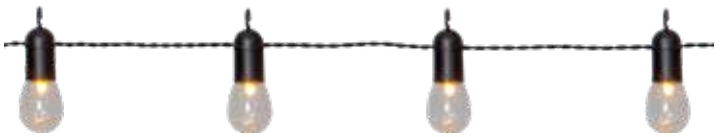

476-85
SMALL HOOKY

16
BULBS

12 500cm 450cm 8cm 30cm 16 LED 0.72W