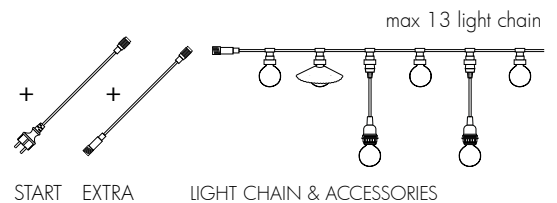

Also compatible with
418-35 & 418-36

418-40
CONNECTA
- PACK OF 5

⊞10 ⊕20.5cm ⊕4.5cm 🏠

418-56
CONNECTA
-PACK OF 5

⊞6 ⊕5cm ⊕22cm
⊕5 E27 (Excl) 🏠

Connectable with light chain Connecta 418-10 & 418-20

CABLE START