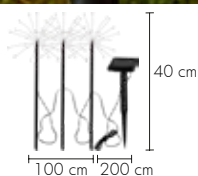

MULTI
COLOUR

480-54
FIREWORK SOLAR

⊞ 6 ⊣ 26cm ⊕ 100cm ⊕ 5cm ⚡ 90 LED 0.062W
🔋 1 AA rechargeable NiMH (Incl) 6h ⏻ 🏠

WARM
WHITE

480-58
FIREWORK SOLAR

⊞ 12 ⊣ 200cm ⊕ 100cm ⊕ 40cm ⊕ 50cm ⚡ 90 LED 1W
🔋 1 AA rechargeable NiMH (Incl) 6h ⏻ 🏠