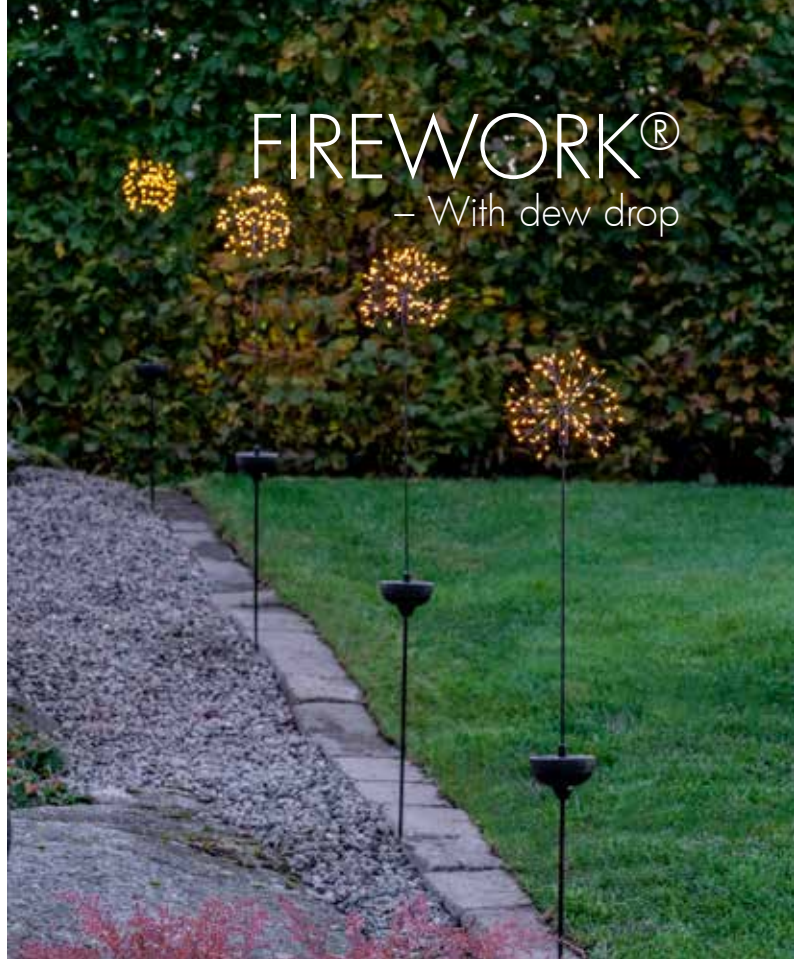

482-61 BARLUMI SOLAR

4 200cm 40cm 60cm 15cm 40 LED
1 A Rechargeable NiMH (Incl) 5h

481-91
FIREWORK® - PACK OF 2

12 25cm 60cm 5cm 2x45 LED 0.9W
2 AA rechargeable NiMH (Incl) 5h

FIREWORK®
- With dew drop

481-78
FIREWORK® SOLAR