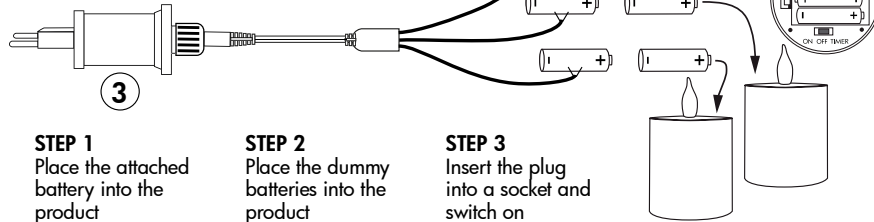

BATTERY ELIMINATORS FOR 1,5 V ITEMS

BATTERY ELIMINATOR
for 1-3 products.
Compatible with timer.

STEP 1
Place the attached
battery into the
product

STEP 2
Place the dummy
batteries into the
product

STEP 3
Insert the plug
into a socket and
switch on