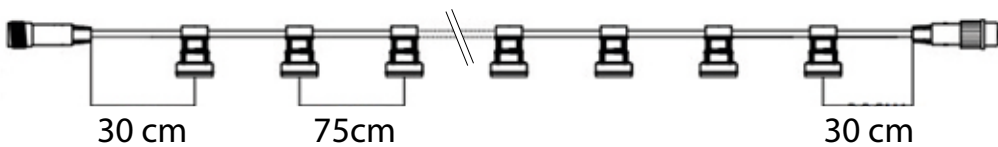

Learn all about
Connecta here: