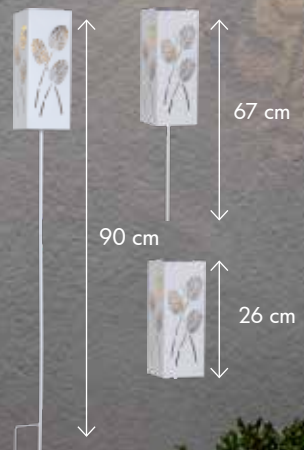

ADJUSTABLE
HEIGHT

PATH LIGHT,
USE HANGING,
OR ON TABLE

477-20
MILAN - 3 IN 1

6 14.5cm 58cm 1 LED 0.065W
1 AA rechargeable NiMH (incl) 6h

2
HEIGHTS,
PATH OR
TABLE

482-22
ALBALEAF - 2 IN 1

6 9.5cm 90cm 1 LED 0.062W 1 AA rechargeable NiMH (Incl) 8h