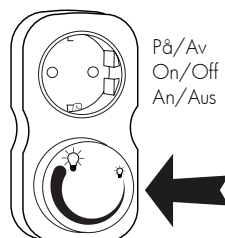

På/Av
On/Off
An/Aus

LED (1-200 VA)