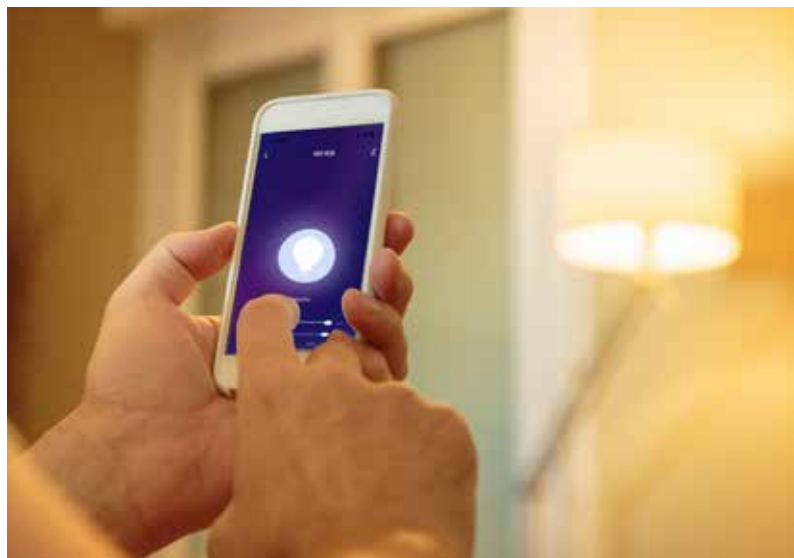

FLEXIBLE

Get a varied light with just one bulb and manage the light from wherever you are.

APP CONTROL

Manage the light by simple clicks in the Smart Life app.

VOICE CONTROL

Use your voice to instruct Alexa or Google to achieve the desired light.

ADJUST COLOUR

One product is enough to put some colour to your lighting! Choose between 16 millions of hues!

ADJUST BRIGHTNESS

Bright or cosy light - adjust as you wish! And no dimmer needed.

SMART LIFE APP

The Smart Life app includes many smart functions, easy to use. And besides, it's for free!

EASY TO GET STARTED!

Get the app

Install smart product

Connect!

+

+

Choose between 16 million hues or white light