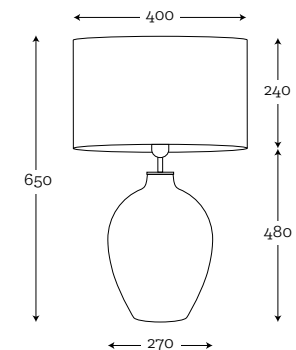

LUZON

Code: 06-3311A062

SHADE: A062
aqua white-cream/white inside

Code: 06-3351A14

SHADE: A014
cream shade/white inside

Code: 06-3301A043

SHADE: A043
light gray shade/white inside

Code: 06-3333A013

SHADE: A013
black shade/gold metallic inside

Code: 06-3341A040

SHADE: A040
black shade/silver metallic inside

Code: 06-3323A048

SHADE: A048
caicos orange/white inside