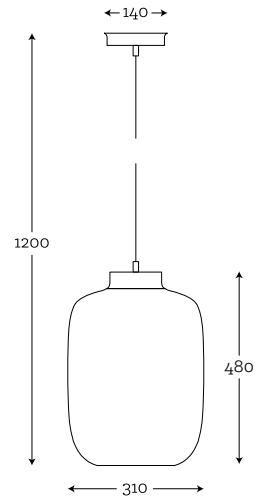

Laut

LAUT
GRAY STAINLESS STEEL

Code: 29-1101001

MATERIAL:
hand-blown glass, color in glass mass,
stainless steel

MAXIMUM BULB WATTAGE:
60W, 1×E27

FINISHING METAL OPTIONS:
| 1M | 1P | 2 | 3M | 3P | 4P | 5 | 6 | 7 | 8 | 9 |
See the metal finish on page 4.