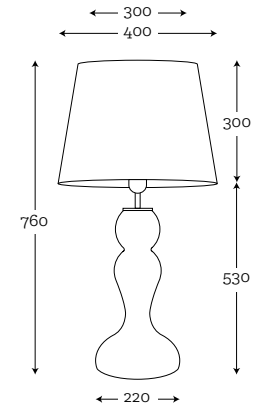

**FLORES DARK BLUE MARBLE SHINY
STAINLESS STEEL**

Code: 11-4501A060

SHADE: A060
aqua gray shade/gray inside