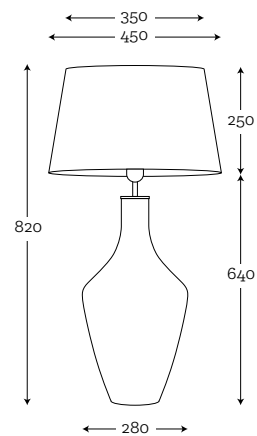

Ceylon

**CEYLON S GRAY
STAINLESS STEEL**

Code: 02-5101A026

SHADE: A026
black shade/white inside