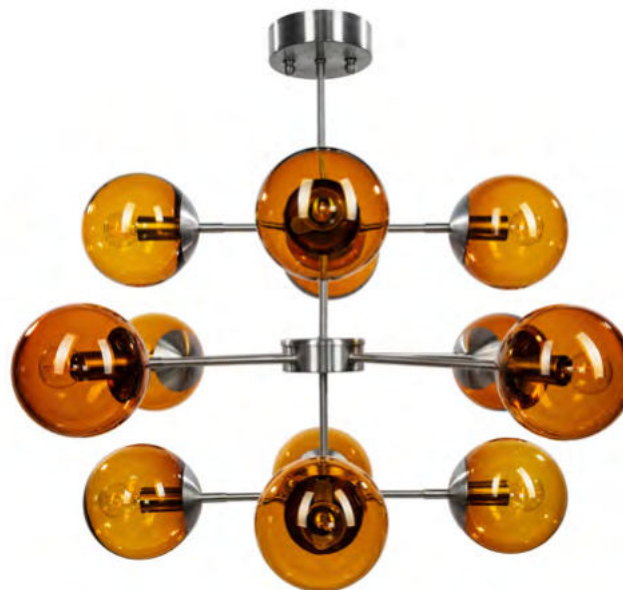

# Bacan M20

**BACAN**  
12×GRAY 14,5 CM

Code: 27-T101M20

**MATERIAL:**

Hand-blown glass, color in Glass mass,  
Stainless steel finish

**MAXIMUM BULB WATTAGE:**  
25W - 12×E14

**BACAN**  
12×AMBER 14,5 CM

Code: 27-T2711M20