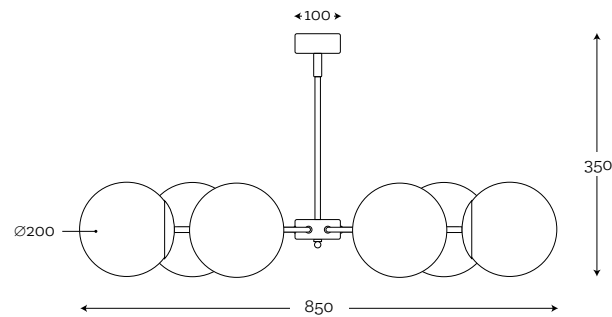

# Muna Ceiling M19

**MUNA CEILING M19**  
**SET OF 6 GLASS BALLS LISTER BRASS**

Code: 26-6323M19

**MATERIAL:**  
hand-blown glass painted by hand, brass

**MAXIMUM BULB WATTAGE:**  
40W, 6×E27

**FINISHING METAL OPTIONS:** | 2 | 3M | 5 | 6 |  
*See the metal finish on page 4.*