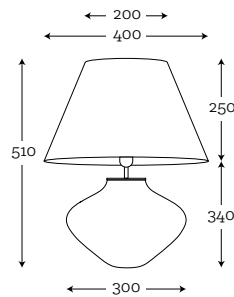

Bali

BALI STAINLESS STEEL

Code: 07-2001A037

SHADE: A037
terra beige shade/white inside

BALI STAINLESS STEEL

Code: 07-2001A033

SHADE:A033
gray shade/white inside