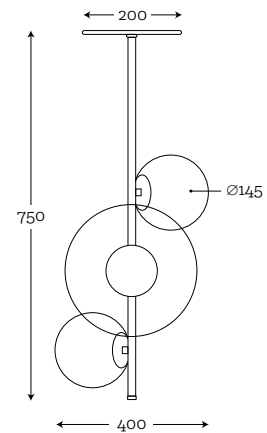

COLOR GLASS OPTIONS: See all colors on page 14.

FINISHING METAL OPTIONS: 2 | 3M | 3P | 5 | 6 | 7 | 8 |

See the metal finish on page 4.