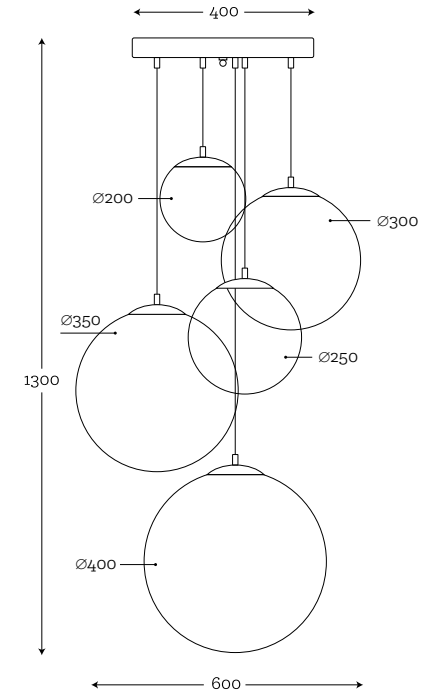

hand-blown glass painted by hand,  
2×transparent / 3×lister amber, copper

**MAXIMUM BULB WATTAGE:**

40W, 5×E27

**MUNA**  
SET OF 5 GLASS BALLS MIX MATT COPPER

Code: 26-5814001

**MATERIAL:**

hand-blown glass, 2×white matt /  
3×transparent, copper