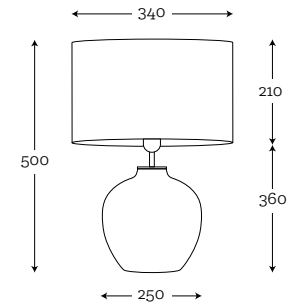

Timor

Code: 10-2301A051

SHADE: A051
stone blue/white inside

Code: 10-2333A023

SHADE: A023
cream shade/white inside

Code: 10-2341A044

SHADE: A044
light gray shade/white inside

Code: 10-2311A039

SHADE: A039
black shade/silver metallic inside

Code: 10-2323A022

SHADE: A022
black shade/gold metallic inside

Code: 10-2351A074

SHADE: A074
wood walnut