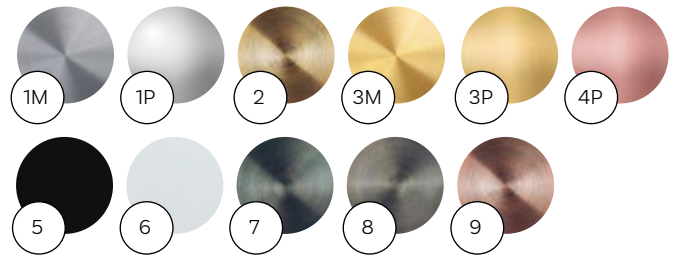

4 CHOOSE METAL COLOR FINISH