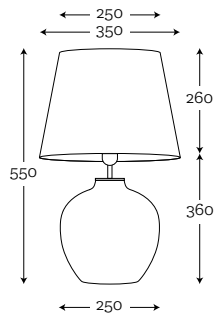

Code: 10-2341A044

**SHADE:** A044  
light gray shade/white inside

**TIMOR PEARL**  
STAINLESS STEEL

Code: 10-2311A039

**SHADE:** A039  
black shade/silver metallic inside

**TIMOR AMBER**  
BRASS

Code: 10-2323A022