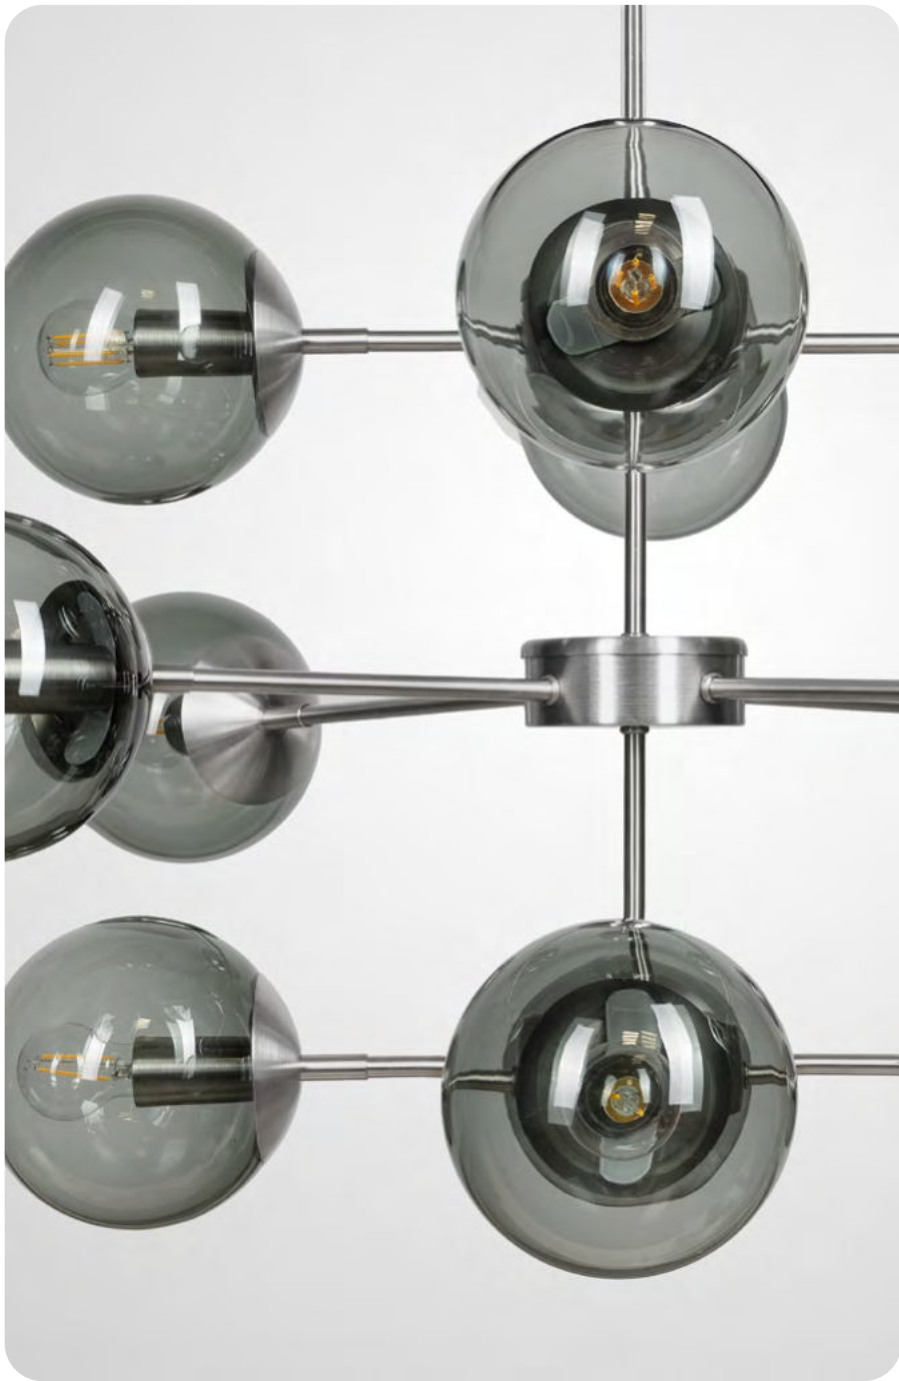

**MATERIAL:**

Hand-blown glass, color in Glass mass,  
Stainless steel finish

**MAXIMUM BULB WATTAGE:**  
25W - 12×E14

**COLOR GLASS OPTIONS:** See all colors on page 14.

**FINISHING METAL OPTIONS:** 1M | 1P | 2 | 3M | 3P | 5 | 6 | 7 | 8 |  
See the metal finish on page 4.