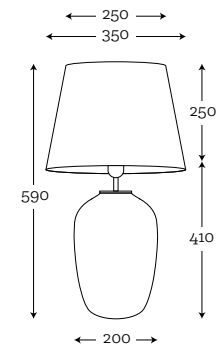

**MAUI L BLUR
STAINLESS STEEL**

Code: 13-4061A011

SHADE: A011
black shade/silver matt inside