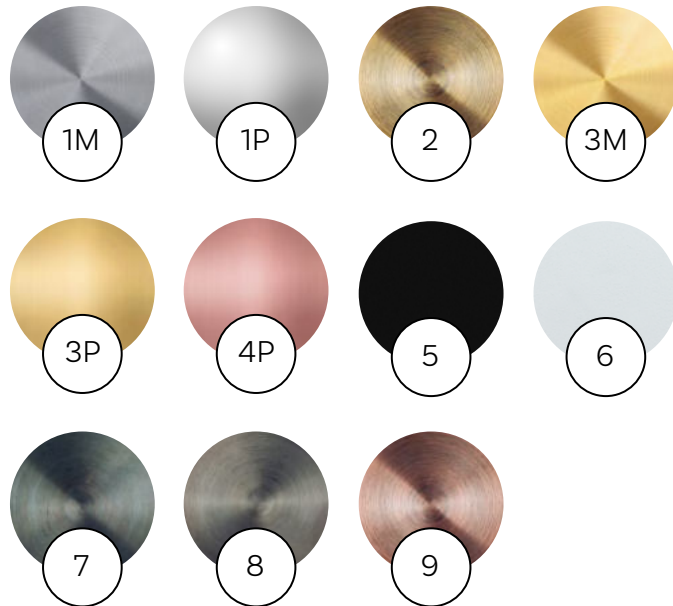

# Color OF CABLE AND METAL FINISH

FINISHING OPTIONS

COLOR OF CABLE