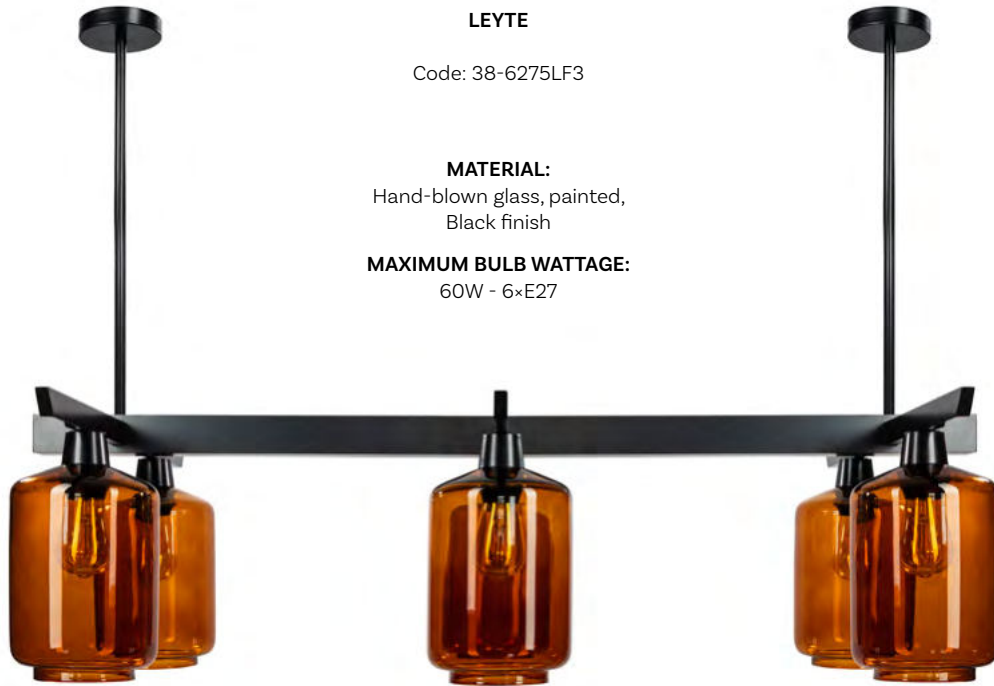

## MATERIAL:

Hand-blown glass, painted,  
Black finish

## MAXIMUM BULB WATTAGE:

60W - 6×E27

**FINISHING METAL OPTIONS:** | 5 |

*See the metal finish on page 4.*

**LEYTE**

Code: 38-6275LF3

**MATERIAL:**

Hand-blown glass, painted,  
Black finish

**MAXIMUM BULB WATTAGE:**

60W - 6×E27

**LEYTE**

Code: 38-6275LF4

**MATERIAL:**

Hand-blown glass, painted,  
Black finish

**MAXIMUM BULB WATTAGE:**

60W - 6×E27