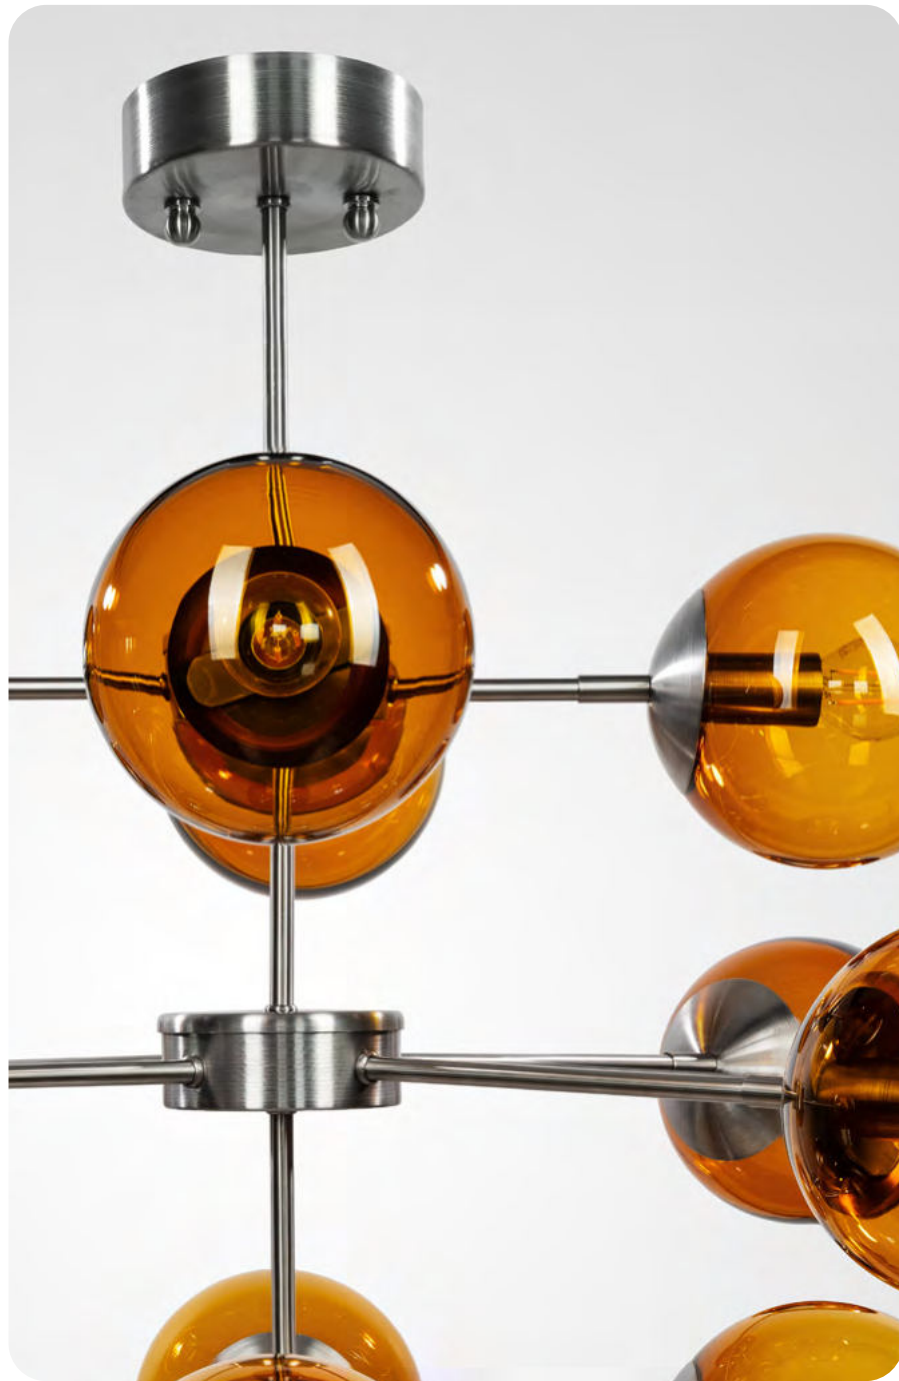

**MATERIAL:**

Hand-blown glass, color in Glass mass,  
Stainless steel finish

**MAXIMUM BULB WATTAGE:**  
25W - 12×E14

**COLOR GLASS OPTIONS:** See all colors on page 14.

**FINISHING METAL OPTIONS:** 1M | 1P | 2 | 3M | 3P | 5 | 6 | 7 | 8 |  
See the metal finish on page 4.