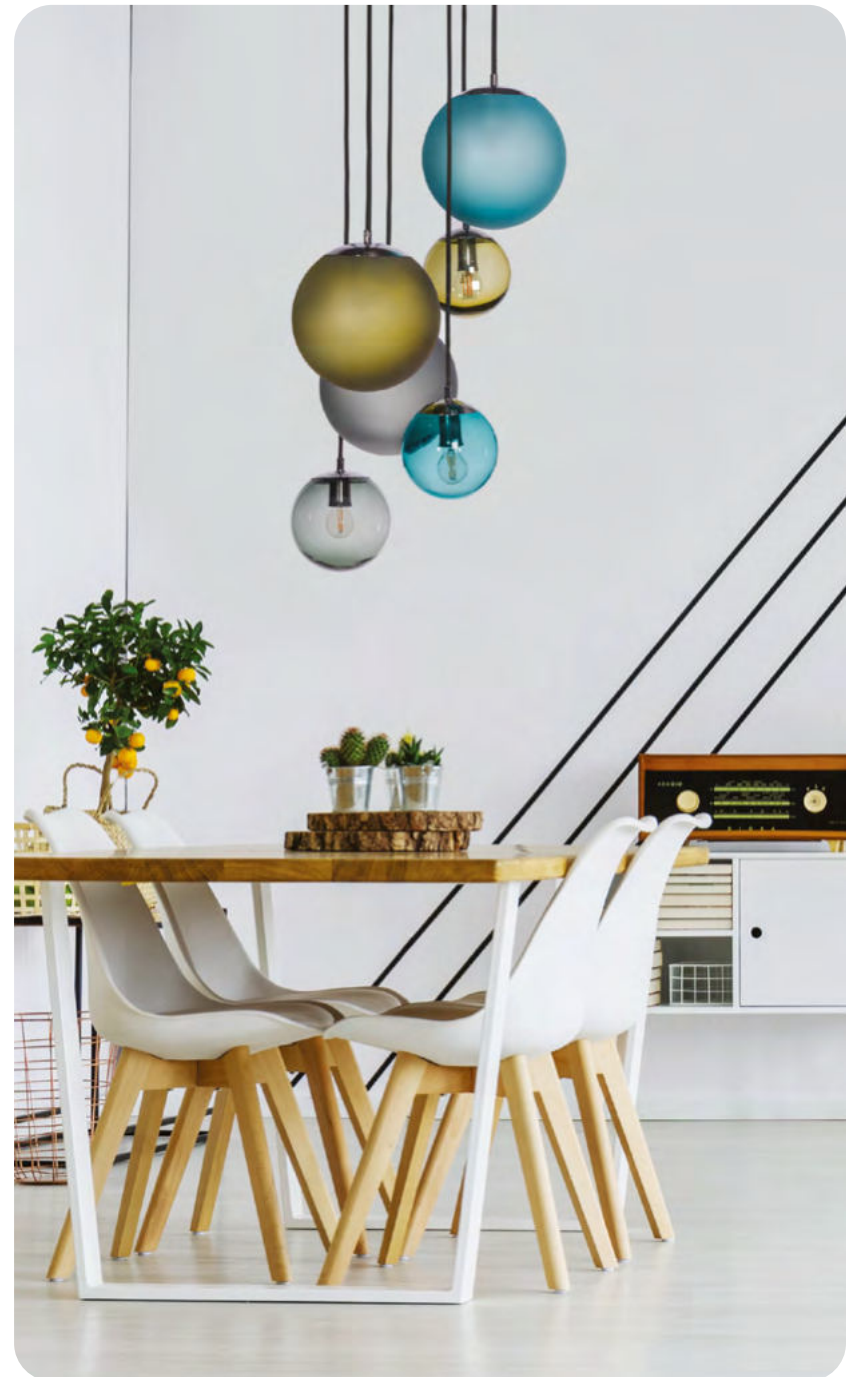

Code: 27-1273006

MATERIAL:
hand-blown glass,
color in glass mass, brass

MAXIMUM BULB WATTAGE:
40W - 1xE27

COLOR GLASS OPTIONS: See all colors on page 14.

FINISHING METAL OPTIONS: 2 | 3M | 3P | 5 | 6 | 7 | 8 |
See the metal finish on page 4.