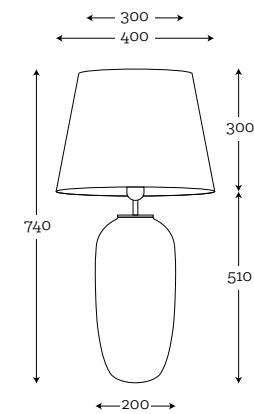

Maui

Code: 13-3061A020

SHADE: A020
black shade/silver matt inside

Code: 13-3061A044

SHADE: A044
light gray shade/white inside

Code: 13-4061A011

SHADE: A011
black shade/silver matt inside

Code: 13-4061A043

SHADE: A043
light gray shade/white inside