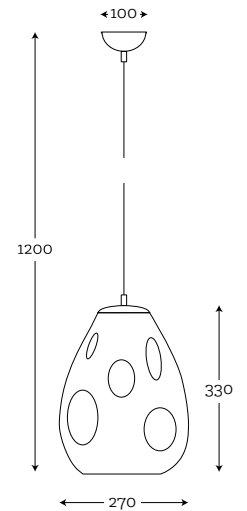

Code: 46-1302001

**MATERIAL:** hand-blown glass  
**MAXIMUM BULB WATTAGE:** 60W, 1x E27

**FINISHING METAL OPTIONS:** | 1M | 1P | 2 | 3M | 3P | 4P | 5 | 6 | 7 | 8 | 9 |  
*See the metal finish on page 4.*