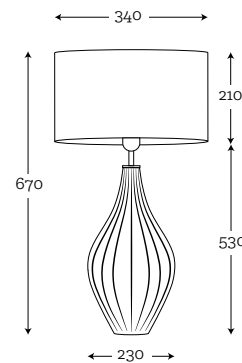

Borneo

Code: 08-4201A053

SHADE: A053
wood oak

Code: 08-4211A033

SHADE: A033
gray shade/white inside

Code: 08-4231A033

SHADE: A033
gray shade/white inside

Code: 08-4221A037

SHADE: A037
terra beige shade/white inside