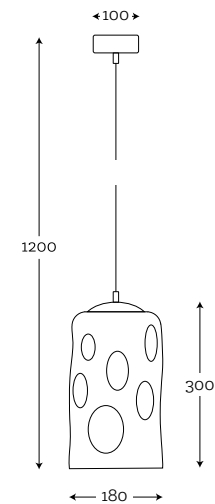

Ruu

**RUU PEARL
STAINLESS STEEL**

Code: 43-1311001

**RUU TRANSPARENT
COPPER**

Code: 43-1004001

**RUU LISTER AMBER
BRASS**

Code: 43-1323001

**RUU LISTER GRAY
OLD BRASS**

Code: 43-1302001

MATERIAL: hand-blown glass painted by hand , stainless steel / copper / brass / old brass

MAXIMUM BULB WATTAGE: 60W, 1xE27

FINISHING METAL OPTIONS: | 1M | 1P | 2 | 3M | 3P | 4P | 5 | 6 | 7 | 8 | 9 |

See the metal finish on page 4.