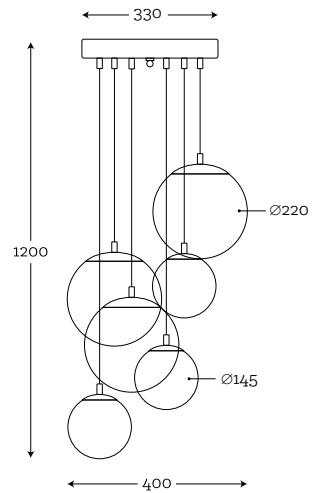

**MAXIMUM BULB WATTAGE:**

40W - 2×E27, 25W - 1×E14

**BACAN STICK  
BRASS**

Code: 27-1273006

**MATERIAL:**  
hand-blown glass,  
color in glass mass, brass

**MAXIMUM BULB WATTAGE:**  
40W - 1xE27

**COLOR GLASS OPTIONS:** See all colors on page 14.