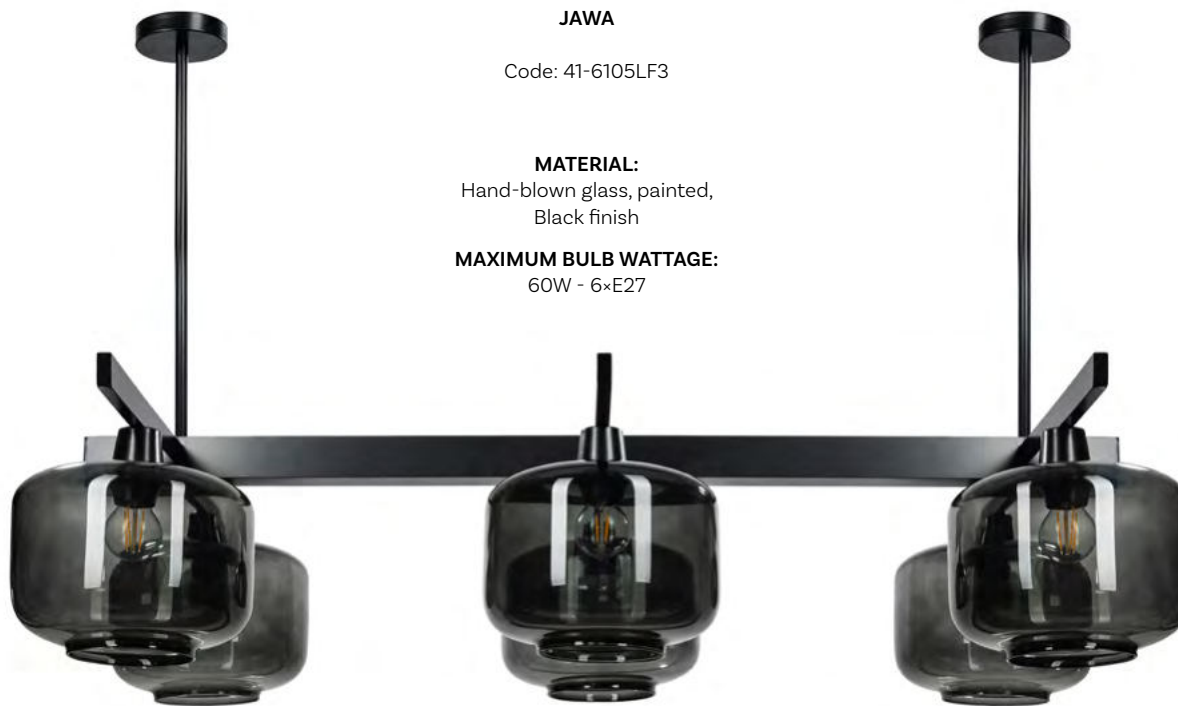

Jawa

JAWA

Code: 41-6105LF3

MATERIAL:

Hand-blown glass, painted,
Black finish

MAXIMUM BULB WATTAGE:

60W - 6×E27

FINISHING METAL OPTIONS: | 5 |

See the metal finish on page 4.