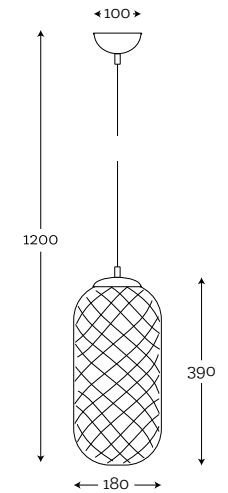

Chloe

Code: 35-1294001

Code: 35-1303001

Code: 35-1201001

Code: 35-3822001

MATERIAL:
hand-blown glass painted by hand, old brass

MAXIMUM BULB WATTAGE:
60W, 3×E27

MATERIAL: hand-blown glass painted by hand, copper / brass / stainless steel

MAXIMUM BULB WATTAGE: 60W, 1×E27

FINISHING METAL OPTIONS: 1M | 1P | 2 | 3M | 3P | 4P | 5 | 6 | 7 | 8 | 9 |

See the metal finish on page 4.