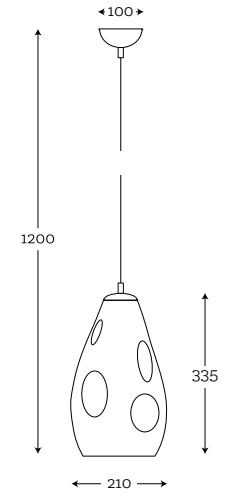

Storm

Code: 45-1003001

Code: 45-1311001

Code: 45-1323001

**STORM S
GRAY LISTER OLD BRASS**

Code: 45-1302001

Code: 46-1003001

Code: 46-1311001

Code: 46-1323001

Code: 46-1302001

MATERIAL: hand-blown glass
MAXIMUM BULB WATTAGE: 60W, 1x E27

FINISHING METAL OPTIONS: | 1M | 1P | 2 | 3M | 3P | 4P | 5 | 6 | 7 | 8 | 9 |
See the metal finish on page 4.