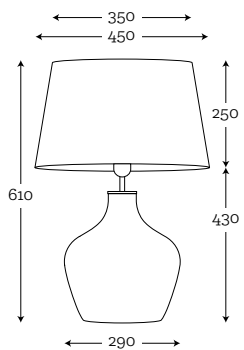

**MADEIRA OPAL
STAINLESS STEEL**

Code: 09-3141A026

SHADE: A026
black shade/white inside