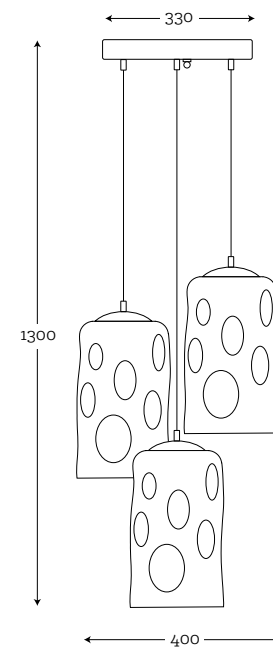

Ruu

**RUU PEARL
STAINLESS STEEL**

Code: 43-1311001

**RUU TRANSPARENT
COPPER**

Code: 43-1004001

**RUU LISTER AMBER
BRASS**

Code: 43-1323001

**RUU LISTER GRAY
OLD BRASS**

Code: 43-1302001

MATERIAL: hand-blown glass painted by hand , stainless steel / copper / brass / old brass

MAXIMUM BULB WATTAGE: 60W, 1xE27

FINISHING METAL OPTIONS: | 1M | 1P | 2 | 3M | 3P | 4P | 5 | 6 | 7 | 8 | 9 |

See the metal finish on page 4.