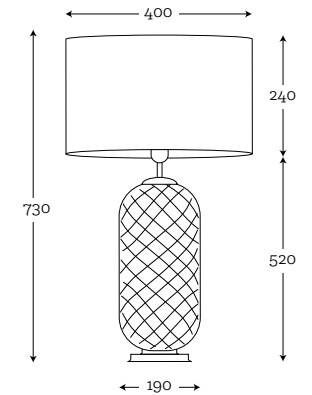

**CHLOE TABLE LAMP
TRANSPARENT BRASS**

FINISHING METAL OPTIONS: | 1M | 1P | 2 | 3M | 3P | 4P | 5 | 6 | 7 | 8 | 9 |

See the metal finish on page 4.