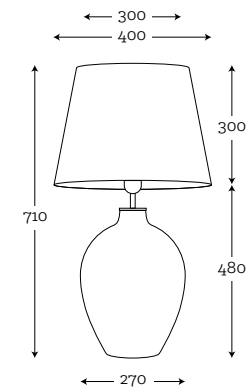

LUZON TOPAZ
BRASS

Code: 06-3333A013

SHADE: A013
black shade/gold metallic inside