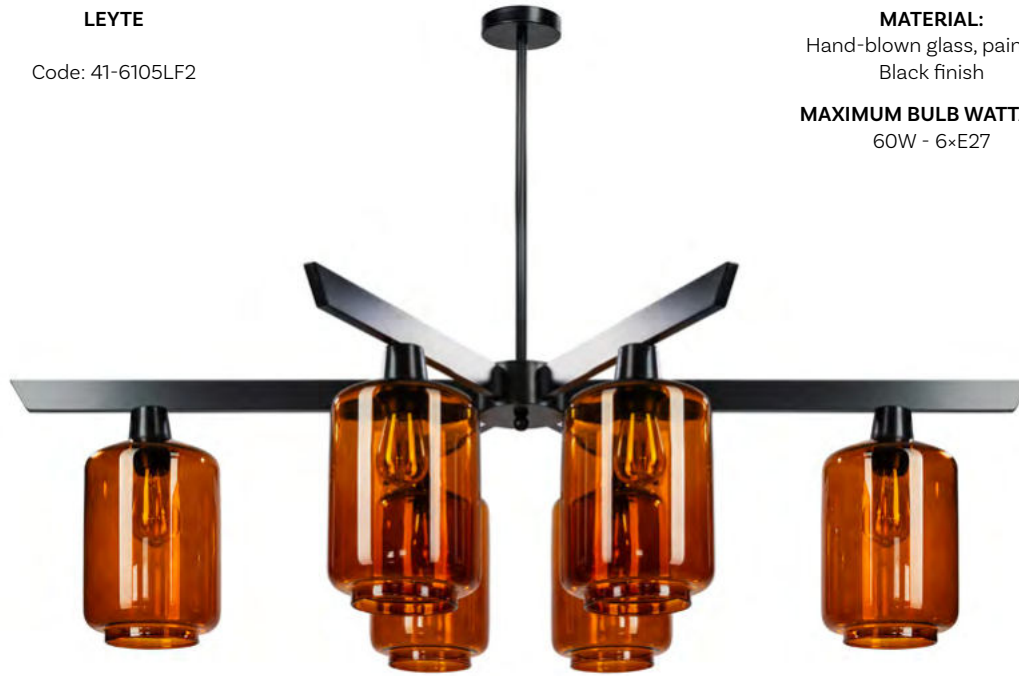

*See the metal finish on page 4.*

# Leyte

**LEYTE**

Code: 41-6105LF2

**MATERIAL:**Hand-blown glass, painted,  
Black finish**MAXIMUM BULB WATTAGE:**

60W - 6×E27

**FINISHING METAL OPTIONS:** | 5 |*See the metal finish on page 4.*