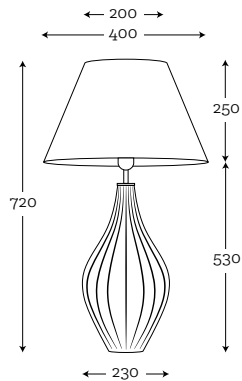

**BORNEO PURPLE
STAINLESS STEEL**