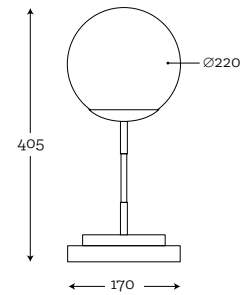

Bacan Table

**BACAN TABLE
BRASS**

Code: 27-T233000