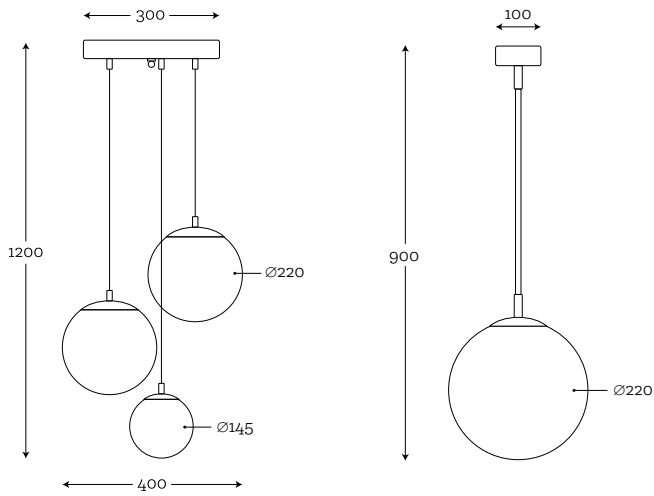

**MAXIMUM BULB WATTAGE:**

40W - 2×E27, 25W - 1×E14

**BACAN STICK  
BRASS**

Code: 27-1273006

**MATERIAL:**  
hand-blown glass,  
color in glass mass, brass

**MAXIMUM BULB WATTAGE:**  
40W - 1xE27

**COLOR GLASS OPTIONS:** See all colors on page 14.