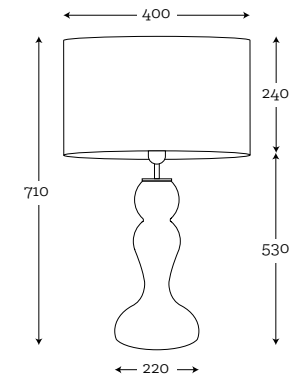

**FLORES GRAY
OLD BRASS**

Code: 11-4012A012

SHADE: A012
black shade/gold matt inside