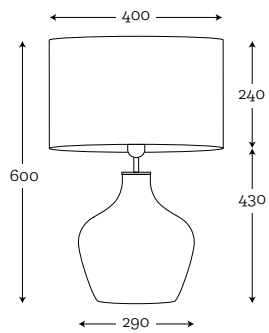

**MADEIRA OPAL
STAINLESS STEEL**

Code: 09-3141A026

SHADE: A026
black shade/white inside