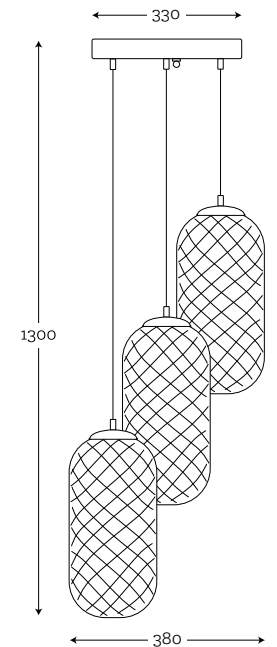

Chloe

Code: 35-1294001

Code: 35-1303001

Code: 35-1201001

Code: 35-3822001

MATERIAL:
hand-blown glass painted by hand, old brass

MAXIMUM BULB WATTAGE:
60W, 3×E27

MATERIAL: hand-blown glass painted by hand, copper / brass / stainless steel

MAXIMUM BULB WATTAGE: 60W, 1×E27

FINISHING METAL OPTIONS: 1M | 1P | 2 | 3M | 3P | 4P | 5 | 6 | 7 | 8 | 9 |

See the metal finish on page 4.