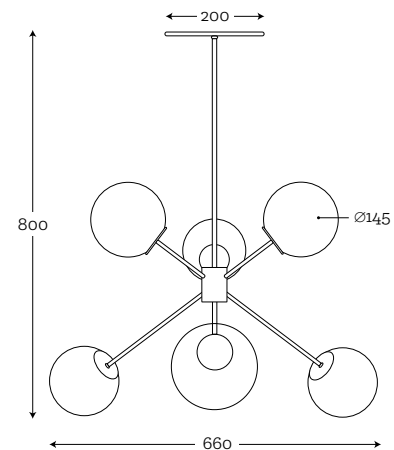

COLOR GLASS OPTIONS: See all colors on page 14.

FINISHING METAL OPTIONS: 2 | 3M | 3P | 5 | 6 | 7 | 8 |

See the metal finish on page 4.