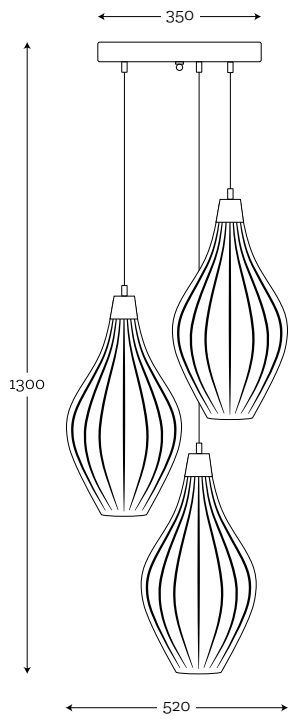

Code: 34-1701001

**MATERIAL:**  
hand-blown glass painted  
by hand, stainless steel

**MAXIMUM BULB WATTAGE:**  
60W, 1xE27

**SAVAII AMBER  
LISTER OPTIC BRASS**

Code: 34-1653001

**MATERIAL:**  
hand-blown glass  
painted by hand, brass

**MAXIMUM BULB WATTAGE:**  
60W, 1xE27

**SAVAII OLIVE  
LISTER OPTIC BRASS**

Code: 34-1693001

**MATERIAL:**  
hand-blown glass  
painted by hand, brass

**MAXIMUM BULB WATTAGE:**  
60W, 1xE27

**SAVAII SET OF 3  
TRANSPARENT/ AMBER /OLIVE BRASS**

Code: 34-3833001

**MATERIAL:**  
hand-blown glass painted by hand, brass

**MAXIMUM BULB WATTAGE:**  
60W, 3xE27

**FINISHING METAL OPTIONS:** | 1M | 1P | 2 | 3M | 3P | 4P | 5 | 6 | 7 | 8 | 9 |

*See the metal finish on page 4.*