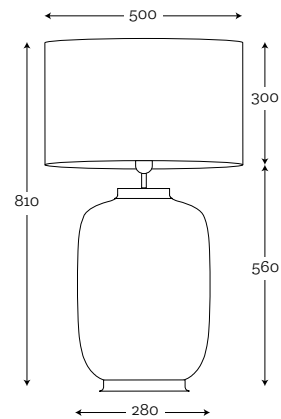

LAUT TABLE
HAND- BLOWN GLASS, GRAY
MASS IN GLASS ,BRASS FINISH

Code: 29-0103004

FINISHING METAL OPTIONS:
| 1M | 1P | 2 | 3M | 3P | 4P | 5 | 6 | 7 | 8 | 9 |
See the metal finish on page 4.