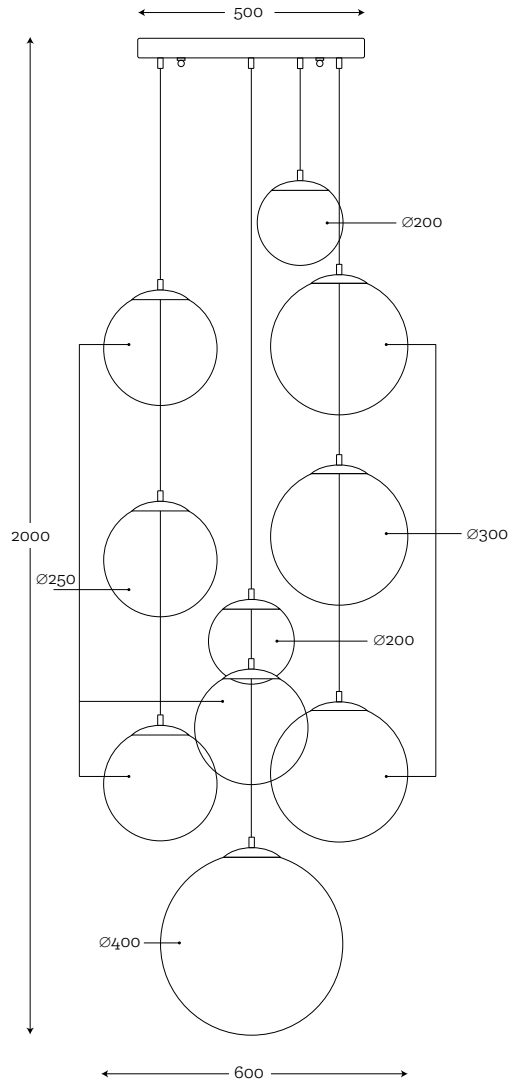

Code: 26-3714001

**MATERIAL:**  
hand-blown glass painted by hand, copper

**MAXIMUM BULB WATTAGE:**  
40W, 1x E27

**MATERIAL:**  
hand-blown glass painted by hand, copper

**MAXIMUM BULB WATTAGE:**  
40W, 3x E27