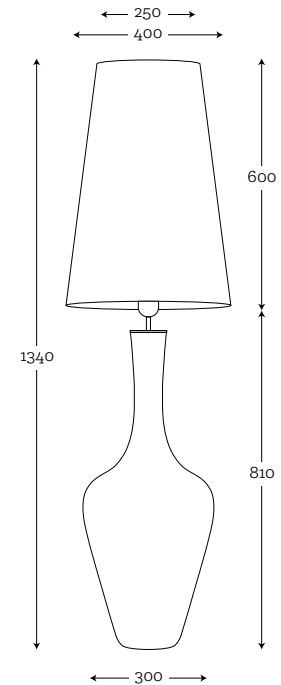

**PANAY OPAL
STAINLESS STEEL**

Code: 12-7141A036

SHADE:A036
black shade/white inside