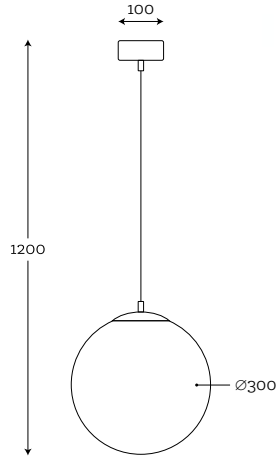

**MUNA SET OF 3 GLASS BALLS
MIX TRANSPARENT AND LISTER COPPER**

**MUNA
LISTER AMBER COPPER**

Code: 26-1324001