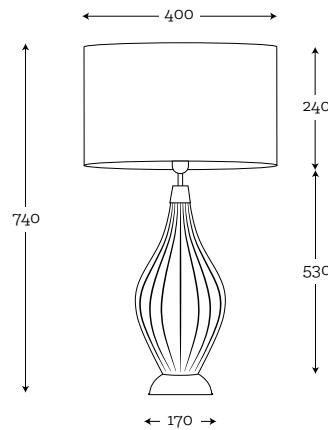

# Savaii Table

**SAVAII TABLE LAMP GRAY BRASS**

Code: 34-0703A049

**SHADE:** A049  
maledives/leaves

**SAVAII TABLE LAMP OLIVE BRASS**

Code: 34-0693A047

**SHADE:** A047  
manilia parots

**FINISHING METAL OPTIONS:**