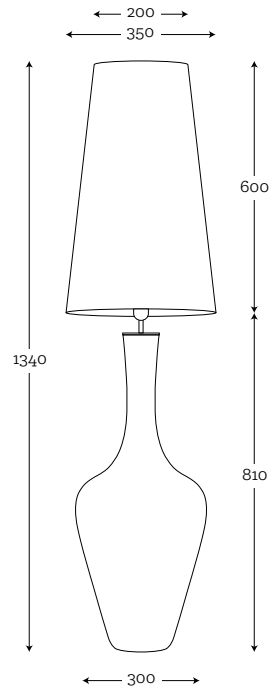

Panay

**PANAY OPAL
STAINLESS STEEL**

Code: 12-7141A035

SHADE:A035
white shade/white inside