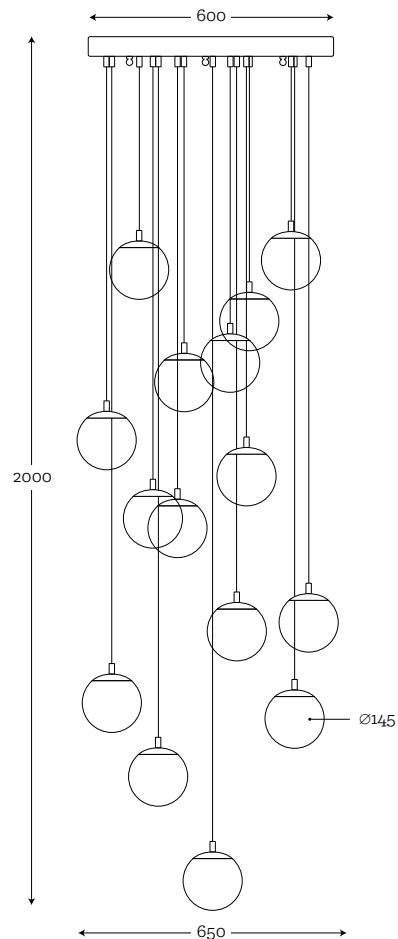

# Bacan M20

**BACAN**  
15×AMBER 14,5 CM

Code: 27-R275001

**MATERIAL:**  
Hand-blown glass, color in Glass mass,  
Black finish

**MAXIMUM BULB WATTAGE:**  
25W - 15×E14

**COLOR GLASS OPTIONS:** See all colors on page 14.  
**FINISHING METAL OPTIONS:** 1M | 2 | 3M | 5 | 6 | 7 | 8 |  
See the metal finish on page 4.