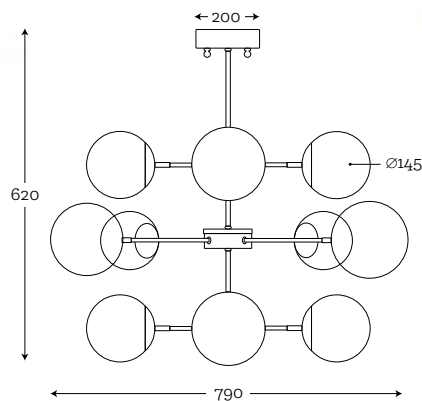

COLOR GLASS OPTIONS: See all colors on page 14.

FINISHING METAL OPTIONS: 1M | 1P | 2 | 3M | 3P | 5 | 6 | 7 | 8 |
See the metal finish on page 4.