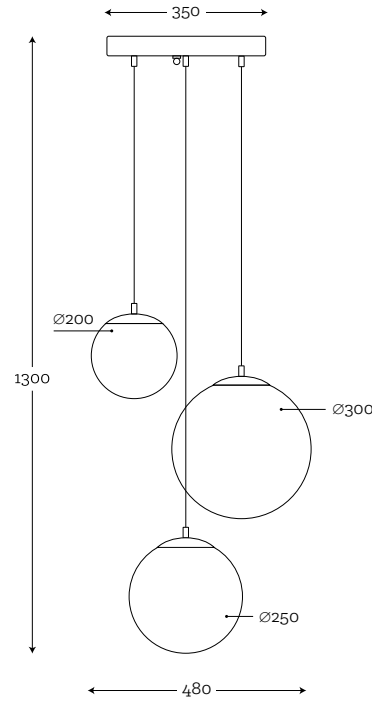

Code: 26-3714001