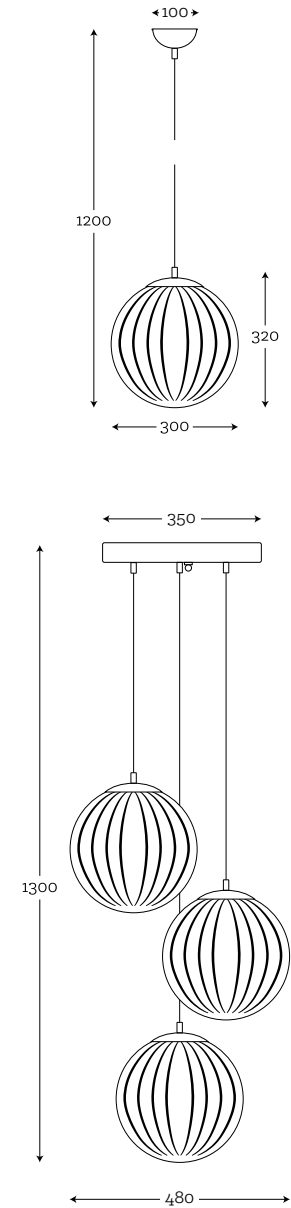

Arran

ARRAN
OPTIC BALTIC GREEN COPPER

Code: 23-1404001

MATERIAL: hand-blown glass, color in glass mass, copper

MAXIMUM BULB WATTAGE: 40W, 1xE27

FINISHING METAL OPTIONS: 1M | 1P | 2 | 3M | 3P | 4P | 5 | 6 | 7 | 8 | 9 |

See the metal finish on page 4.

ARRAN
OPTIC GRAY COPPER

Code: 23-1414001

Code: 23-3414001

MATERIAL:
hand-blown glass, color in glass mass, copper

MAXIMUM BULB WATTAGE:
40W, 3xE27