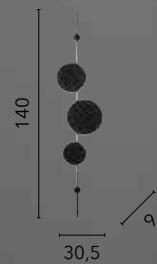

IDOL

/ Applique a LED realizzato in alluminio disponibile nelle varianti nero opaco e oro satinato.

/ LED wall lamp made of aluminum available in matt black and satin gold.

LED-IDOL-AP-NER
8031414896882

LED-IDOL-AP-ORO
8031414896899

LED 33W
3720 lm
3000K 4000K