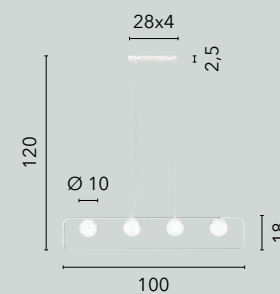

I-ROXY-S4
8031414868780
4xG9 LED

I-ROXY-PL3
8031414868803
3xG9 LED