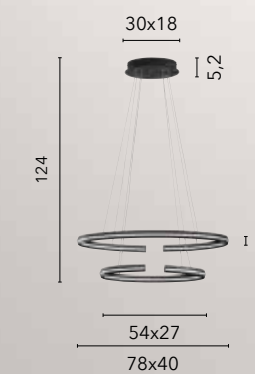

LED-CLARKE-S80C
8031414877751

LED 60W
6750 lm
3000K ●

LED-CLARKE-S80
8031414871513

LED 60W
6750 lm
4000K ●

LED 20W
2050 lm
3000K ●

LED-CLARKE-L
8031414871544

LED 20W
2050 lm
4000K ●