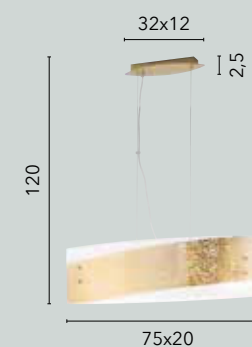

I-PARIS/S4 ORO
8031440353557