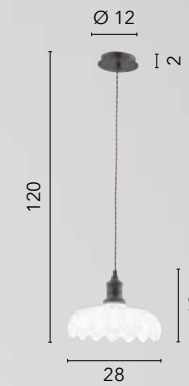

SAN DIEGO

/ Sospensione con vetro in pasta bianca dalle forme lavorate a mano e cavo intrecciato in tessuto marrone.

/ Suspension with glass in white paste with handmade shapes and braided cable in brown fabric.

I-SANDIEGO-S20
8031440365222
1xE27