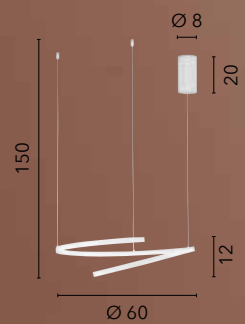

MOMA

/ Sospensione con struttura dalla forma semi-circolare in metallo verniciato nero con rosone in metallo nero e cavi regolabili in acciaio. Sistema cambio colore temperatura con interruttore.

/ Suspension with semi-circular structure in black painted metal with black metal canopy and adjustable steel cables. Temperature change system by switch.

LED-MOMA-S60-BCO
8031414889952

LED-MOMA-S60-NER
8031414889945

LED-MOMA-S60-ORO
8031414889969

LED 38W
6090 lm
3000 4000 6500K