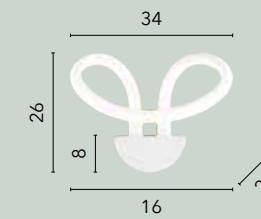

LED-HEAVEN-AP
8031414873463

LED 20W
2900 lm
4000K

LED-HEAVEN-L
8031414873487

LED 20W
2900 lm
4000K

LED-HEAVEN-PT
8031414873470

LED 30W
4400 lm
4000K