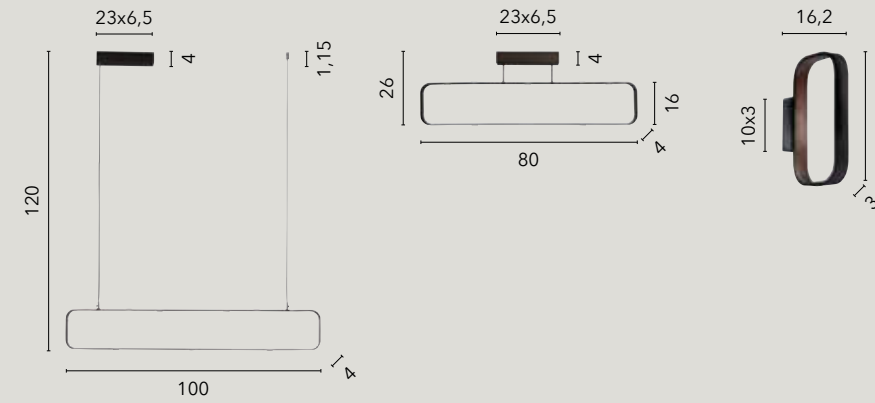

LED-MOKA-S9C
8031414877522

LED 9x5W
3780 lm
3000K ◯

LED-MOKA-PL7C
8031414877508

LED 7x5W
2940 lm
3000K ◯

LED-MOKA-APC
8031414877485

LED 5W
420 lm
3000K ◯

LED-MOKA-S9
8031414863471

LED 9x5W
3780 lm
4000K ◯

LED-MOKA-PL7
8031414863495

LED 7x5W
2940 lm
4000K ◯

LED-MOKA-AP
8031414863501

LED 5W
420 lm
4000K ◯

LED-MOKA-LC
8031414877492

LED 5W
420 lm
3000K ◯

LED-MOKA-PTC
8031414877515

LED 2x8W
1120 lm
3000K ◯

LED-MOKA-L
8031414863518

LED 5W
420 lm
4000K ◯

LED-MOKA-PT
8031414863525

LED 2x8W
1120 lm
4000K ◯