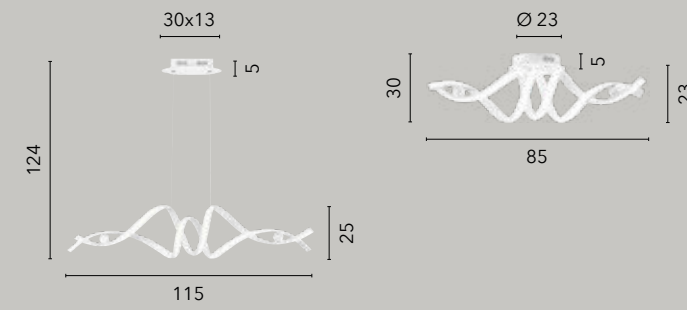

LED-MYSTRAL-S

8031414868674

LED 60W
7480 lm
4000K

LED-MYSTRAL-PL

8031414868681

LED 38W
4900 lm
4000K

LED-MYSTRAL-AP

8031414868650

LED 15W
1770 lm
4000K

LED-MYSTRAL-L

8031414868667

LED 15W
1800 lm
4000K

LED-MYSTRAL-PT

8031414868636

LED 36W
4000 lm
4000K