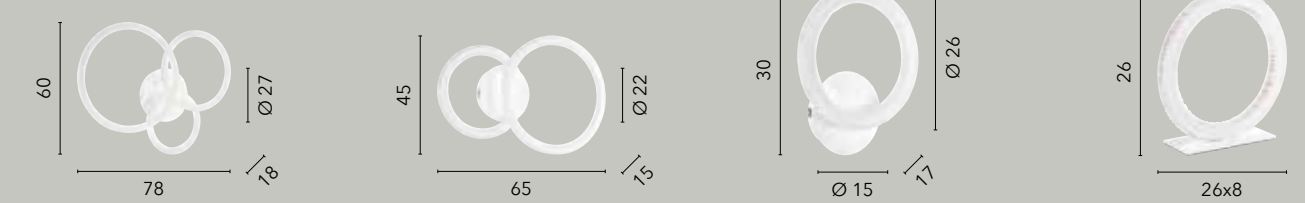

LED-BRYANT-PL3
8031414877157
LED 86W
11750 lm
4000K ◯

LED-BRYANT-PL3C
8031414877683
LED 86W
11750 lm
3000K ◐

LED-BRYANT-PL2
8031414877140
LED 45W
6000 lm
4000K ◯

LED-BRYANT-PL2C
8031414877676
LED 45W
6000 lm
3000K ◐

LED-BRYANT-AP
8031414877195
LED 19W
2040 lm
4000K ◯

LED-BRYANT-APC
8031414877652
LED 19W
2040 lm
3000K ◐

LED-BRYANT-L
8031414877201
LED 18W
2300 lm
4000K ◯

LED-BRYANT-LC
8031414877669
LED 18W
2300 lm
3000K ◐