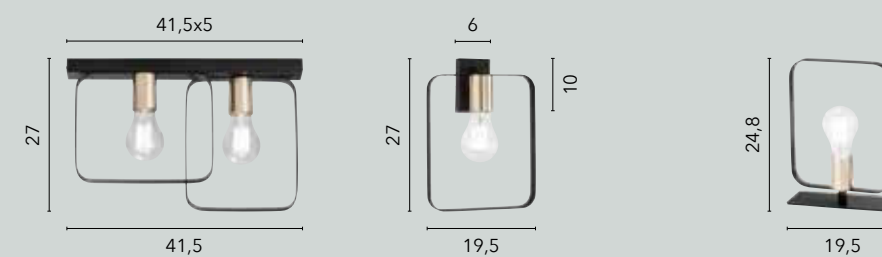

I-SMITH-PL2
8031414875580

I-SMITH-AP1
8031414869046

I-SMITH-L1
8031414875559

I-SMITH-PL2-BCO
8031414885770
2xE27

I-SMITH-AP1-BCO
8031414885756
1xE27

I-SMITH-L1-BCO
8031414885763
1xE27