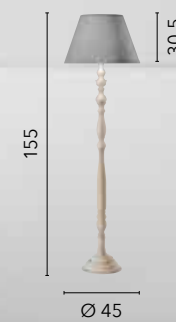

I-BOURLESQUE/PT
8031440359870
1xE27