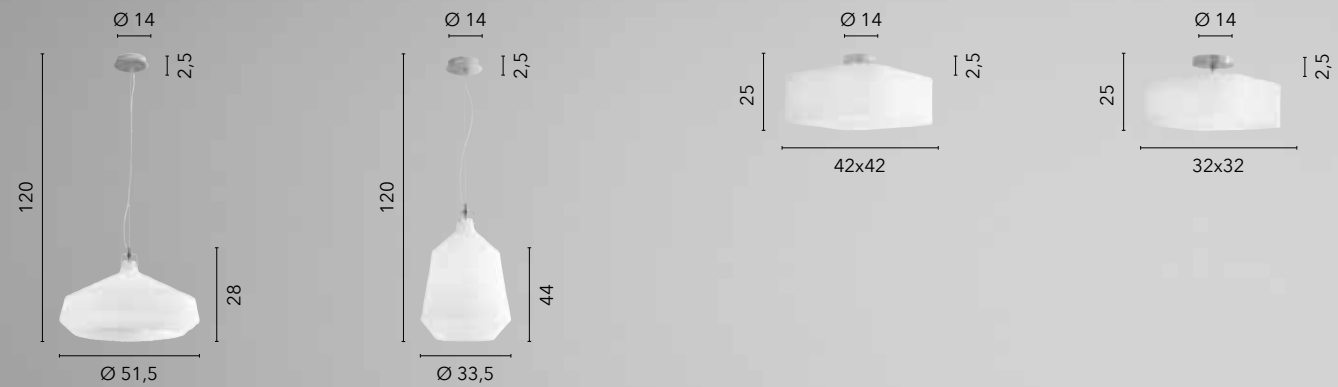

DEA

/ Collezione con struttura in metallo cromo e diffusore in polimero acrilico trasparente.
/ Collection with chrome metal structure and transparent acrylic polymer diffuser.

I-DEA-S51
8031440362948
1xE27

I-DEA-S33
8031440362979
1xE27

I-DEA-PL42
8031440362894
4xE27

I-DEA-PL32
8031440362887
2xE27