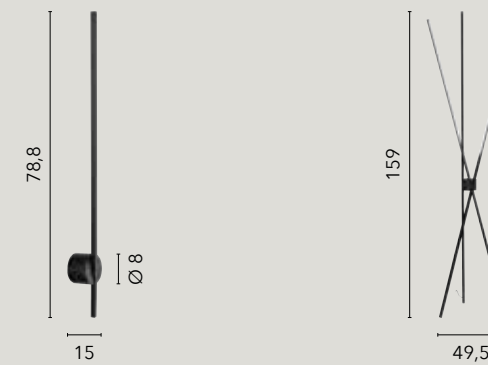

LED-SHANGHAI-APC NERO 8031414877430	LED-SHANGHAI-PT3 NERO 8031414893508
	LED-SHANGHAI-APC BCO 8031414877423 LED 9W 1100 lm 3000K ●	LED-SHANGHAI-PT3 BCO 8031414893492 LED 31W 3990 lm 3000K ● 4000K ●
	LED-SHANGHAI-AP NERO 8031440365550	
	LED-SHANGHAI-AP BCO 8031440365543 LED 9W 1100 lm 4000K ●