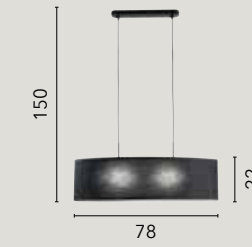

I-CAPITAL-S78-NER
8031414898251

1xE27

1xE27

2xE27