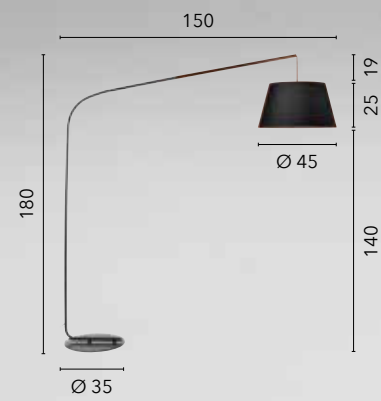

ENJOY

/ Piantana ad arco realizzata in metallo verniciato nero con paralume in tessuto che garantisce una luminosità efficace.

/ Arched floor lamp made of black painted metal with fabric lampshade that guarantees effective brightness.

I-ENJOY-PT-NER
8031414884711

1xE27
electric cable length 230cm