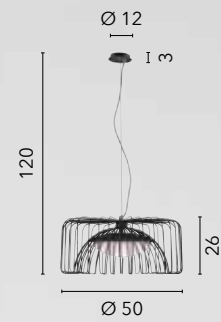

COUGAR

/ Sospensione in fili di metallo disponibile nei colori nero e bianco opaco con diffusore opale al centro.

/ Suspension in metal geometric wires available in black and white matt colour with opal diffuser in the center.

● **LED-COUGAR-NERO**
8031440362603

○ **LED-COUGAR-BCO**
8031440362634

LED 24W
2740 lm
4000K ○