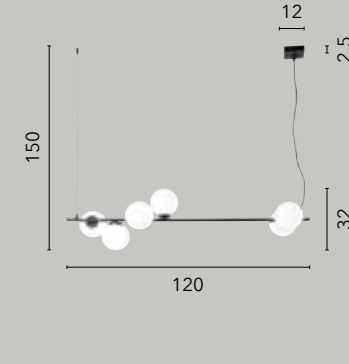

I-ENOIRE-S120 8031414890651	I-ENOIRE-AP3 8031414869848	I-ENOIRE-AP2 8031414869831	I-ENOIRE-AP1 8031414869824
	I-ENOIRE-S120-ORO 8031414890668 6xE14	I-ENOIRE-AP3-ORO 8031414890613 3xE14 LED	I-ENOIRE-AP2-ORO 8031414890606 2xE14 LED	I-ENOIRE-AP1-ORO 8031414890590 1xE14 LED