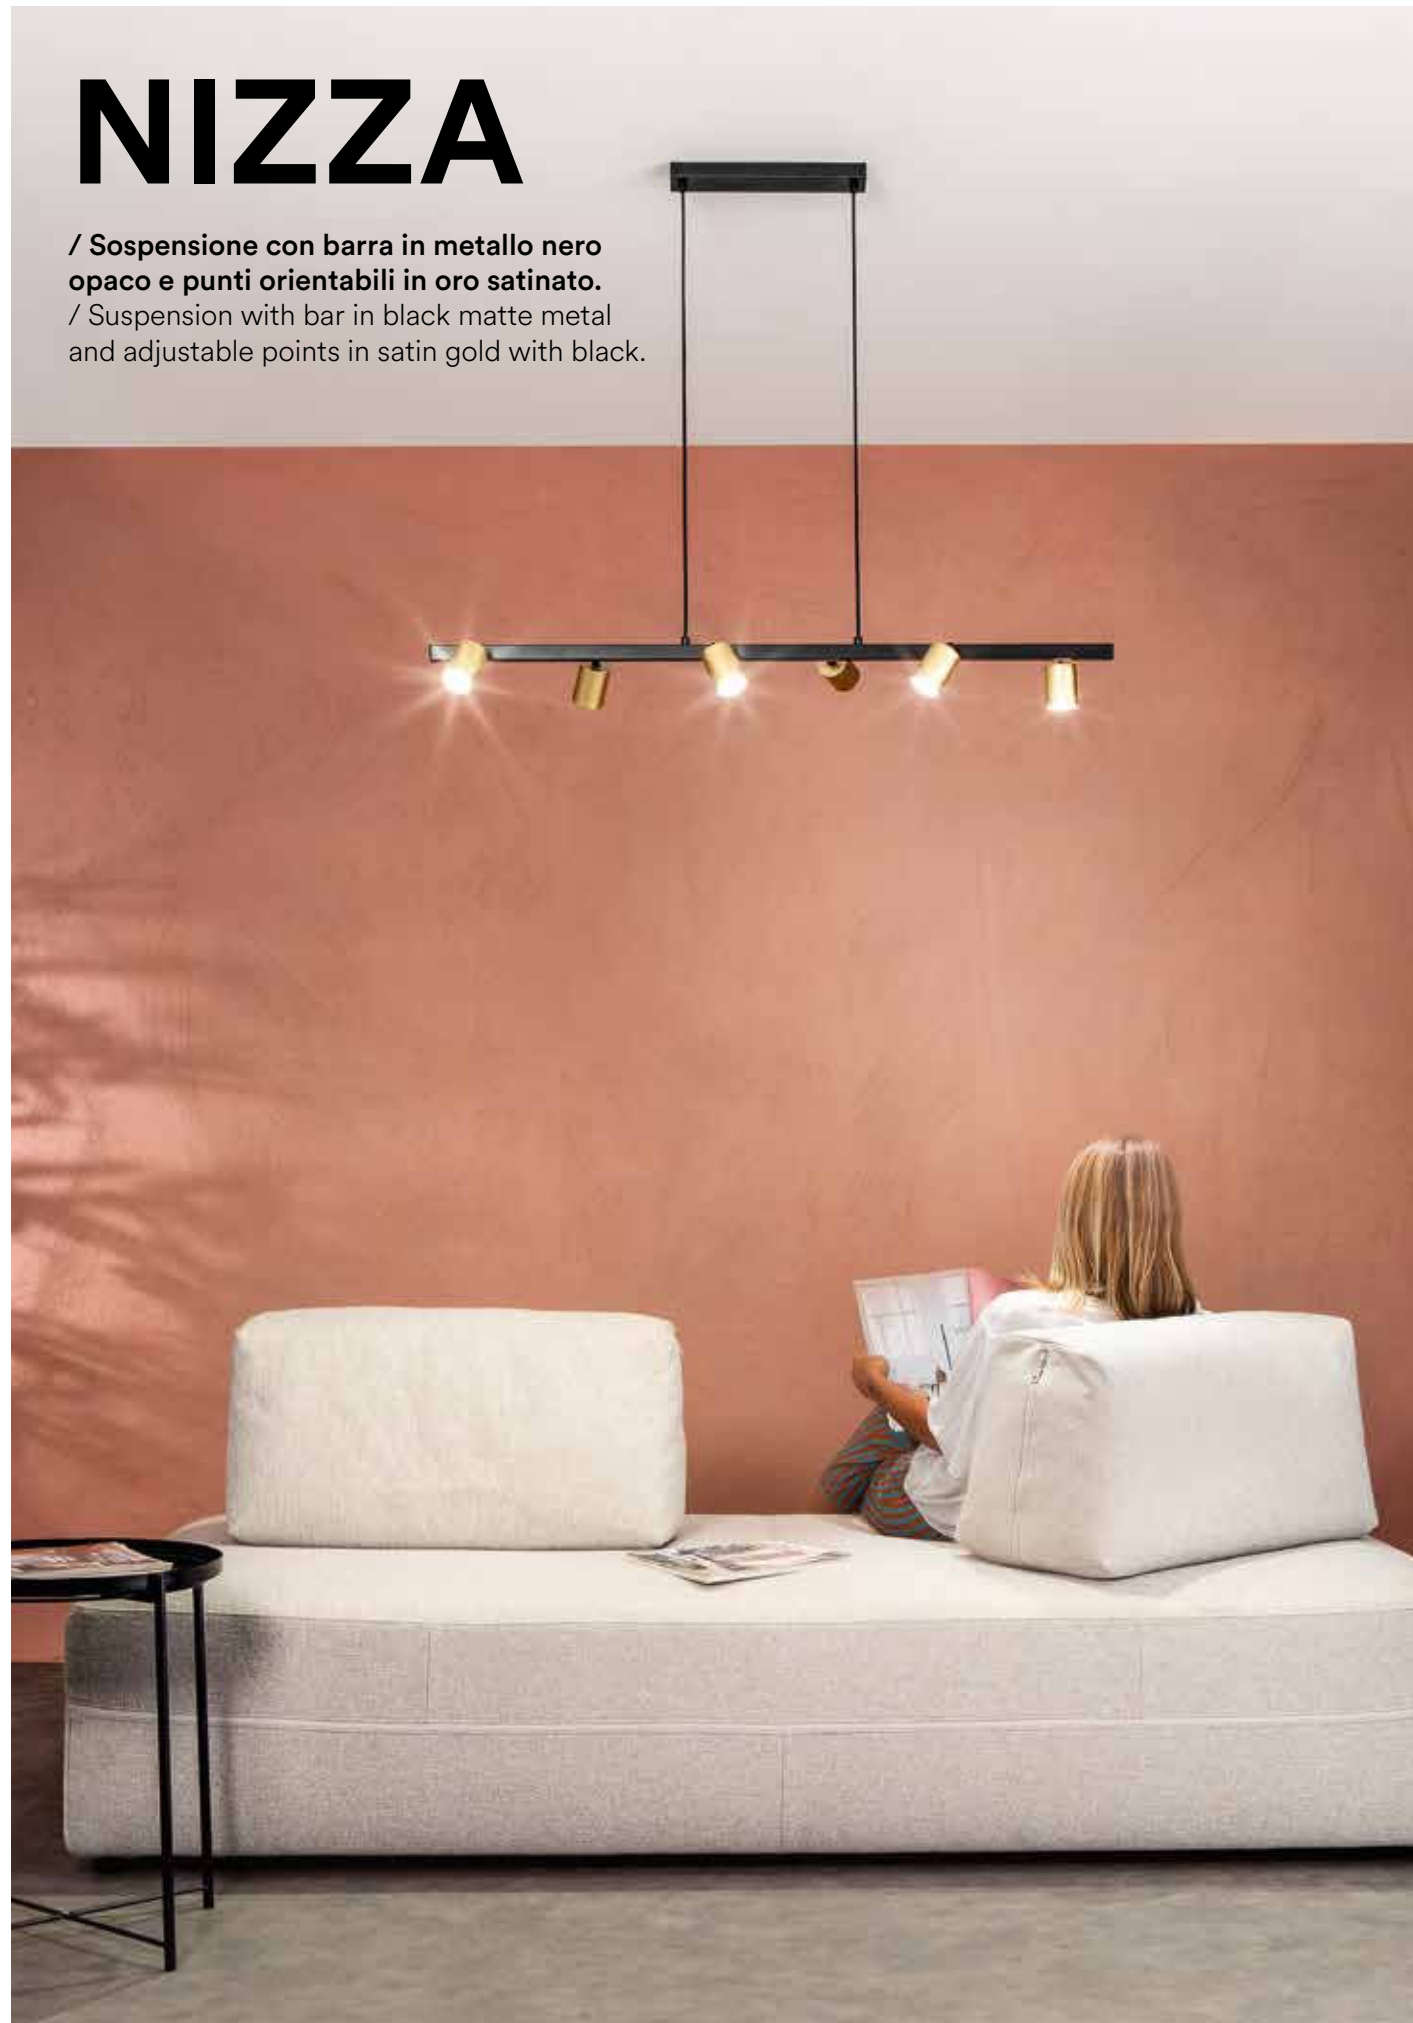

NIZZA

/ Sospensione con barra in metallo nero opaco e punti orientabili in oro satinato.
/ Suspension with bar in black matte metal and adjustable points in satin gold with black.

I-NIZZA-S6
8031414897490
6xG10 LED