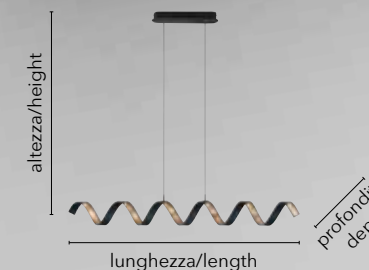

Quote in cm
Dimensions in cm

Codice prodotto e numero cod. EAN
Product code and EAN code number

LED-HELIX-S6C NER
8031414877645

LED-HELIX-S6C BCO
8031414877638

LED 30W - 1xE27
2520 Lm
3000K 4000K 6500K

LED o Lampadina / LED or Bulb
Lumen / Lumen

Temperatura col. K / K. colour temperature