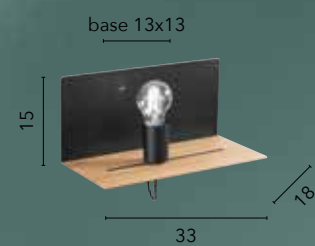

FLASH

/ Applique in metallo gofrato disponibile nelle finiture bianco o nero con mensola in colore legno naturale, lampadina mobile ed entrata USB 2A.

/ Applique in embossed metal available in white or black finishes with shelf in natural wood color, movable bulb and USB input 2A.

I-FLASH-AP NER
8031414869695

I-FLASH-AP BCO
8031414869688

1xE27