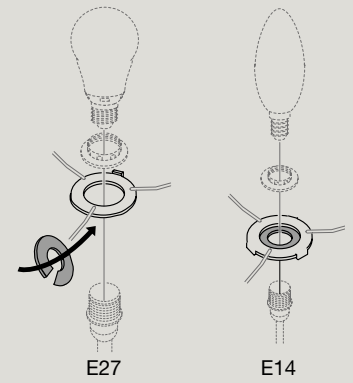

I-CONVERTER-E27-E14
8031414886913

Anello riduttore per paralumi da E27 a E14
Reducer ring for lampshades from E27 to E14