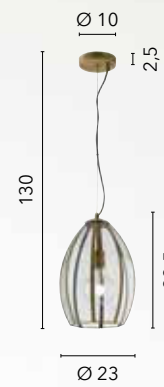

# CHESTER

/ Collezione realizzata in vetro trasparente con finiture in metallo color ottone.  
/ Collection made of transparent glass with brass metal finishes.

**I-CHESTER-L**  
8031414863129  
1xE27

**I-CHESTER-XL**  
8031414863136  
1xE27