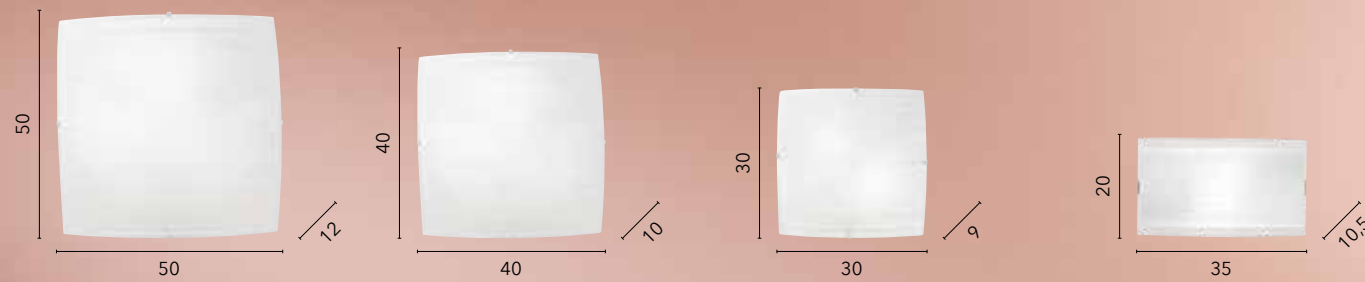

CELINE

/ Collezione in vetro lastra bianco satinato con decorazioni e ganci in cromo.

/ Collection in satin white glass with decorations and hooks in chrome.

I-CELINE-PL50
8031414894796
4xE27

I-CELINE-PL40
8031414894789
3xE27

I-CELINE-PL30
8031414894772
2xE27

I-CELINE-AP3520
8031414894802
2xE27

ISLAND

/ Collezione in vetro bianco satinato con decoro sasso e ganci cromo

/ Collection in white satin glass with stone decorations and chrome hooks.