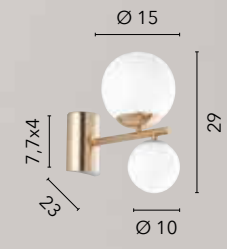

I-HERA-AP2
8031414863242
2xG9 LED