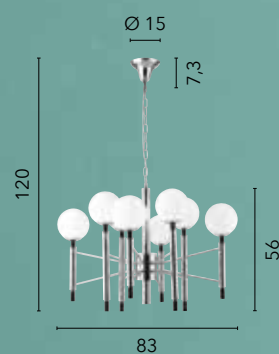

HAMMOND

/ Collezione dalla struttura in metallo cromato con rifiniture in nero e diffusori in vetro opale.

/ Collection with chromed metal structure with black finishes and opal glass diffusers.

I-HAMMOND-S8
8031414863273

8x E14 LED