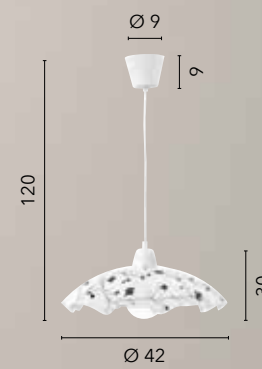

I-ROOT-S42
8031432591196
1xE27