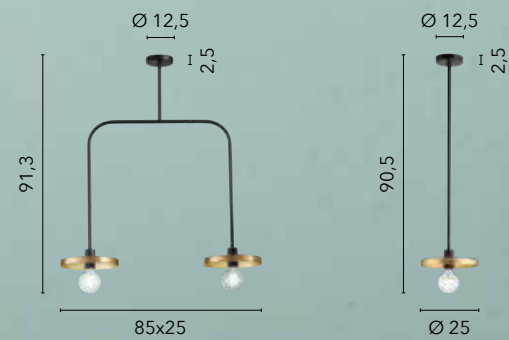

TWIGA

/ Sospensione dal design incisivo disponibile in metallo nero e oro satinato.

/ Suspension with an incisive design available in black metal and satin gold.

I-TWIGA-S2
8031414863754

2xE27

I-TWIGA-S1
8031414863747

1xE27