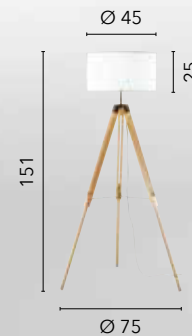

STUDIOS

/ Lampada da terra con cavalletto realizzato in legno rovere dai toni miele e paralume in tessuto bianco.

/ Floor lamp with stand made of oak with honey tones and white fabric lampshade.

I-STUDIOS/PT
8031440359825
1xE27