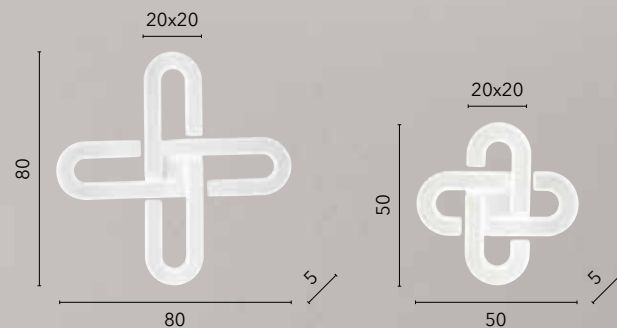

OBSESSION

/Plafoniera con struttura in alluminio bianco opaco con forme geometriche delineate dal diffusore in acrilico satinato.

/ Ceiling lamp with matt white structure with geometric shapes outlined by the satin acrylic diffuser.

LED-OBSSESSION-PL80
8031414869145

LED 102W
5700 lm
3000K 4000K 6500K ● ● ●

LED-OBSSESSION-PL50
8031414869138

LED 66W
3300 lm
3000K 4000K 6500K ● ● ●