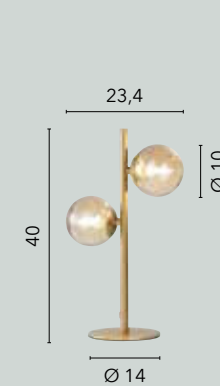

I-HONEY-S16
8031414891979
16xG9 LED
x2 attachment mounting

I-HONEY-L2-NER
8031414888658

I-HONEY-L2
8031414874705
2xG9 LED