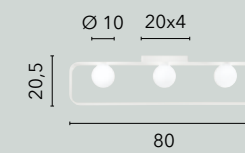

I-ROXY-S4
8031414868780
4xG9 LED

I-ROXY-PL3
8031414868803
3xG9 LED

I-ROXY-AP1
8031414868773
1xG9 LED