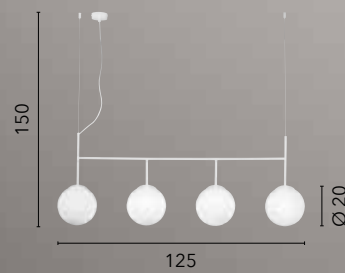

BALY

/ Sospensione realizzata in metallo in bianco opaco con sfere in vetro opale.

/ Suspension made of matt white metal with opal glass spheres.

I-BALY-S4
8031414896998
4x E27 LED