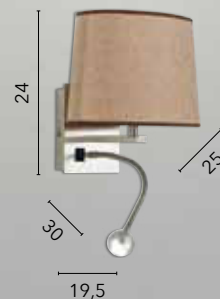

I-090111-5F
8031440311557

LED 3W
60 lm - 4500K
1xE14