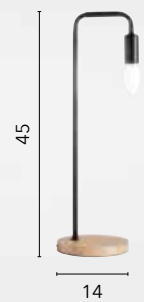

SUSHI

/ Collezione dalle forme che rievocano una candela con struttura in metallo bianco o nero e base in legno naturale.

/ Collection with shapes reminiscent of a candle with white or black metal structure and natural wood base.

I-SUSHI-L NERO
8031440363778

I-SUSHI-L BCO
8031440364690
1xE14