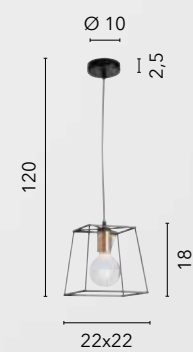

HARLEM

/ Sospensione dalle linee stilizzate in metallo opaco con portalampe in rame.
/ Suspension with stylized lines in black metal with copper lamp holder.

I-HARLEM-L-S1
8031440312875
1xE27

I-HARLEM-M-S1
8031440354387
LED 60W