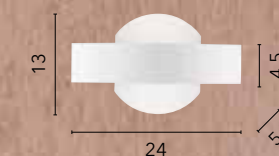

LED-ETERNITY-AP
8031440365437

LED 11W
1210 lm
4000K ●