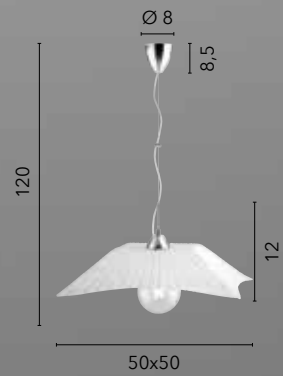

# ISIDE

/ Collezione dalle forme geometriche lavorata in vetro diamantato con eleganti finiture in cromo.  
/ Collection with geometric shapes worked in diamond glass with elegant chrome finishes.

**I-SIDE-S45**  
8031437981251  
1xE27