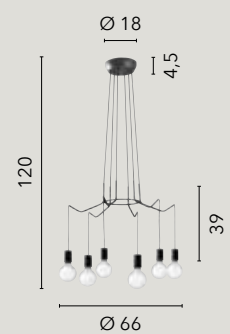

I-HABITAT-S6 NER
8031414869497

I-HABITAT-S6 BCO
8031414869442

6xE27