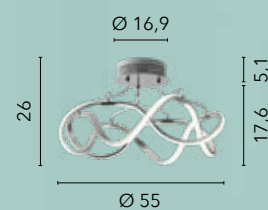

FLIGHT

/ Collezione con struttura dalle linee intrecciate in alluminio nichel spazzolato e diffusore in silicone.

/ Collection with structure with braided lines in brushed nickel aluminum and silicone diffuser.

LED-FLIGHT-S78
8031414869077

LED 45W
5400 lm
4000K

LED-FLIGHT-PL55
8031414869084

LED 28,8W
3600 lm
4000K