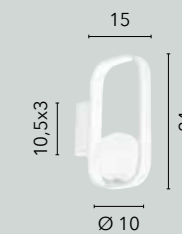

I-ROXY-PL3
8031414868803
3xG9 LED

I-ROXY-AP1
8031414868773
1xG9 LED