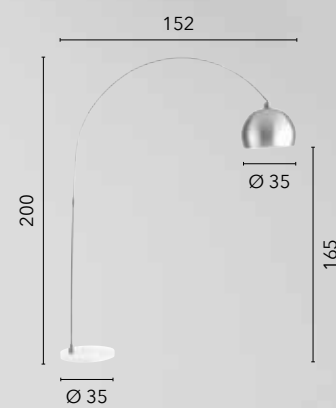

PLAZA

/ Piantana ad arco con base in marmo bianco e struttura in nichel spazzolato con diffusore in alluminio o in acrilico bianco lucido.

/ Arched floor lamp with white marble base and brushed nickel structure with aluminum or glossy white acrylic diffuser.

I-PLAZA/PT BCO
8031438011254

I-PLAZA/PT NIK
8031438021253

1xE27