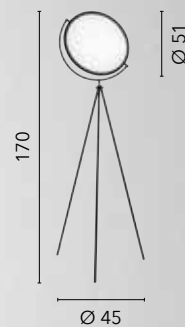

RADAR

/ Piantana in metallo con diffusore ultrasottile in acrilico orientabile.

Sistema cambio temperatura colore con interruttore.

/ Metal floor lamp with ultra-thin adjustable acrylic diffuser.

Color temperature change system with switch.

● **LED-RADAR-PT-NER**
8031414884797

○ **LED-RADAR-PT-BCO**
8031414884780

LED 24W
1980 lm
3000K 4000K 6500K ●●●