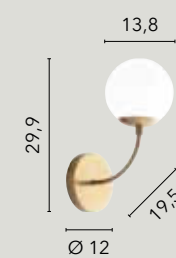

**I-THEMYS-U4**  
8031414870059  
4xE14 LED  
x3 heights

**I-THEMYS-T2**  
8031414870035  
2xE14 LED  
x4 heights

**I-THEMYS-AP1**  
8031414870066  
1xE14 LED