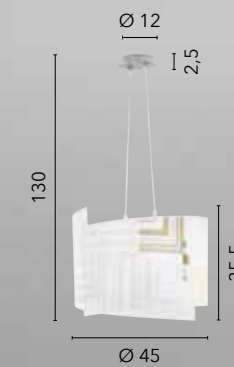

I-SEVENTY/S45
8031440365130
2xE27