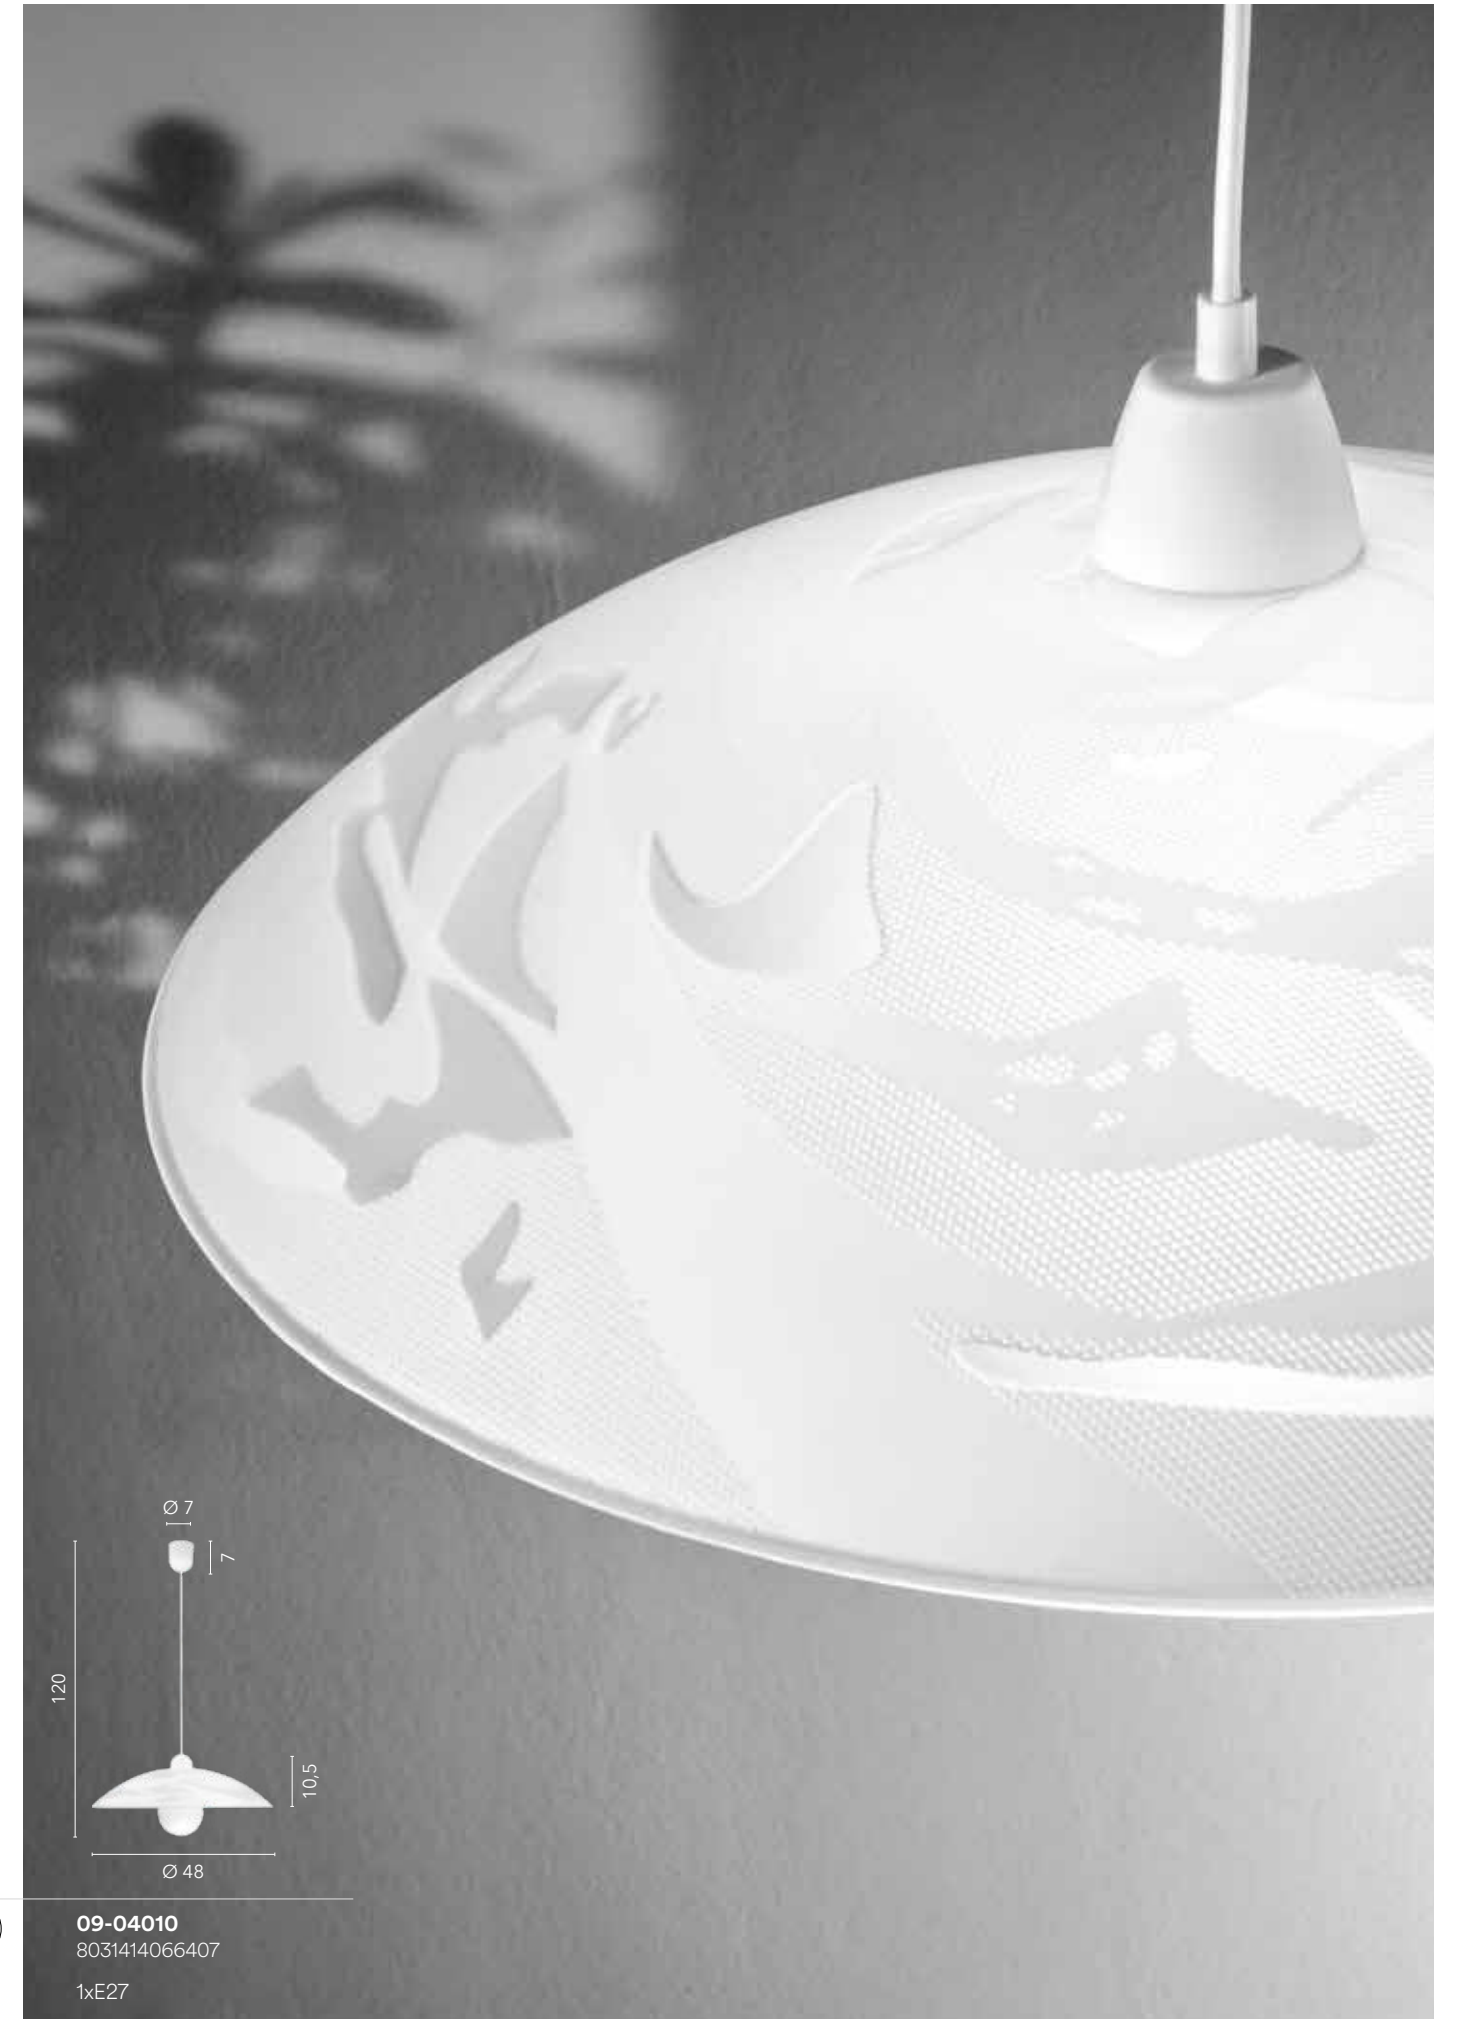

ALABASTRO

/ Sospensione singola in vetro curvato effetto alabastro con pendel in plastica bianco.

/ Single suspension in curved alabaster glass with pendel in white plastic.