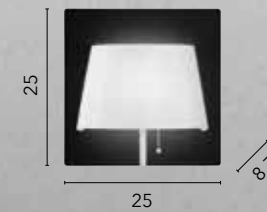

WHAROL

/ Collezione applique in metallo con paralume in colore bianco o nero.

/ Applique collection in metal with lampshade in white or black color.

LED-WHAROL-WB
8031440364171

LED-WHAROL-BW
8031440364157

LED 6W
540 lm
4000K