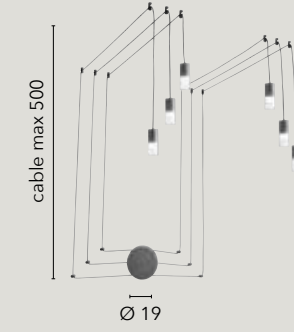

I-SPIDER-PL6
8031414869657
6xG9 LED
24 pcs INCL

I-SPIDER-AP
8031414869565
1xG9