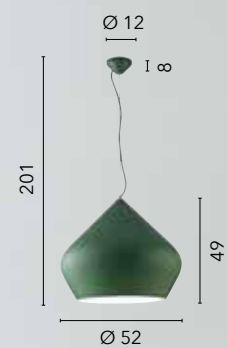

THOLOS

/ Sospensione in metallo dalle forme armoniose disponibile in diversi colori quali nero, grigio o bianco gofrato con interno oro satinato e corten, verde o giallo con interno bianco.

/ Metal suspension with harmonious shapes available in different colors such as black, gray or white embossed with satin gold interior and corten, green or yellow with white interior.