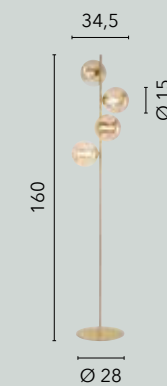

**I-HONEY-PL8**  
8031414874675  
8xG9 LED

**I-HONEY-AP2-NER**  
8031414888672

**I-HONEY-AP2**  
8031414874699  
2xG9 LED

**I-HONEY-L2-NER**  
8031414888658

**I-HONEY-L2**  
8031414874705  
2xG9 LED

**I-HONEY-PT4-NER**  
8031414888665