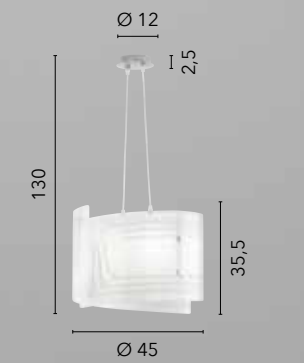

I-CONCEPT/S45
8031440365147
2xE27