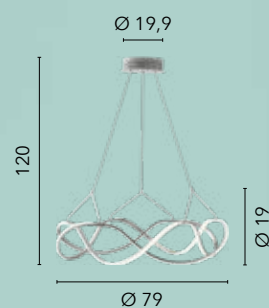

FLIGHT

/ Collezione con struttura dalle linee intrecciate in alluminio nichel spazzolato e diffusore in silicone.

/ Collection with structure with braided lines in brushed nickel aluminum and silicone diffuser.

LED-FLIGHT-S78
8031414869077

LED 45W
5400 lm
4000K

LED-FLIGHT-PL55
8031414869084

LED 28,8W
3600 lm
4000K