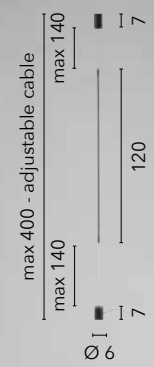

LED-GRAVITY-PT-NER
8031414896868

LED-GRAVITY-PT-BCO
8031414896851

LED-GRAVITY-PT-ORO
8031414896875

LED 15W
1728 lm
3000K 4000K 6000K