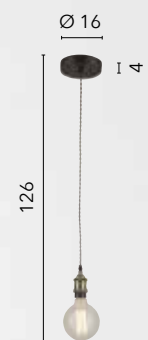

VINTAGE

/ Sospensione singola con portalampane in alluminio, adatta per lampade decorative di varie forme con cavo in tessuto.

/ Single suspension with aluminum lamp holder suitable for decorative lamps of various shapes with fabric cable.

I-VINTAGE-PD NER
8031414864935

I-VINTAGE-PD CR
8031414864928

I-VINTAGE-PD
8031440312868

1xE27