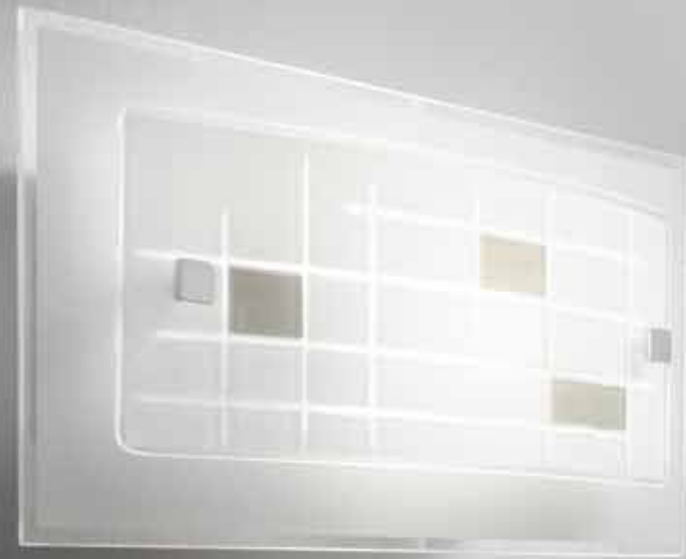

MUSA

/ Collezione in vetro opale caratterizzata da linee serigrafate e decori color tortora.
/ Collection in opal glass characterized by silkscreened lines and taupe decorations.