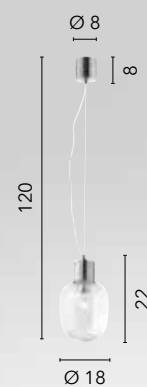

I-FELLINI-S18
8031440364126
1x E27 LED