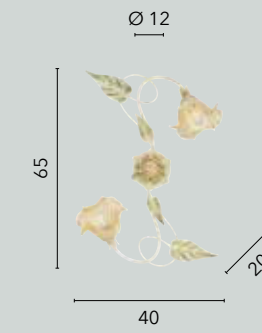

I-PRIMAVERA/PL2
8031423271106
2xE14