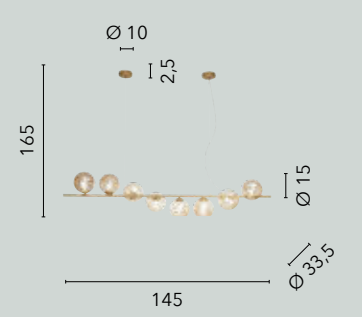

I-HONEY-S8-NER
8031414888696