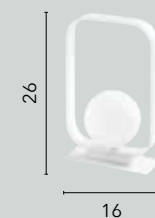

I-ROXY-L1
8031414868759
1xG9 LED