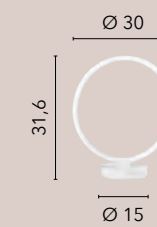

LED-FREDY-L1
8031414884834
LED 15W
1440 lm
3000K 4000K 6500K