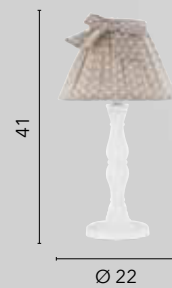

# SWEET

/ Lume in legno con finitura bianca e paralume in tessuto color tortora con fiocco decorativo e dettagli in bianco.

/ Wooden lamp with white finish and shade in taupe fabric with decorative bow and white details.