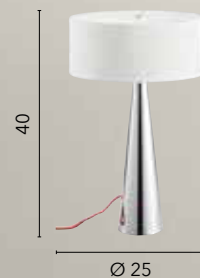

HEMINGUAY

/ Collezione di lampade da tavolo con struttura in metallo con paralume in alluminio e diffusore in vetro.

/ Collection of table lamps with metal structure with aluminum lampshade and glass diffuser.

- **I-HEMINGUAY/L BCO**
  8031440356534
- **I-HEMINGUAY/L SIL**
  8031440356503
- **I-HEMINGUAY/L ORO**
  8031440356527
  3xG9 LED