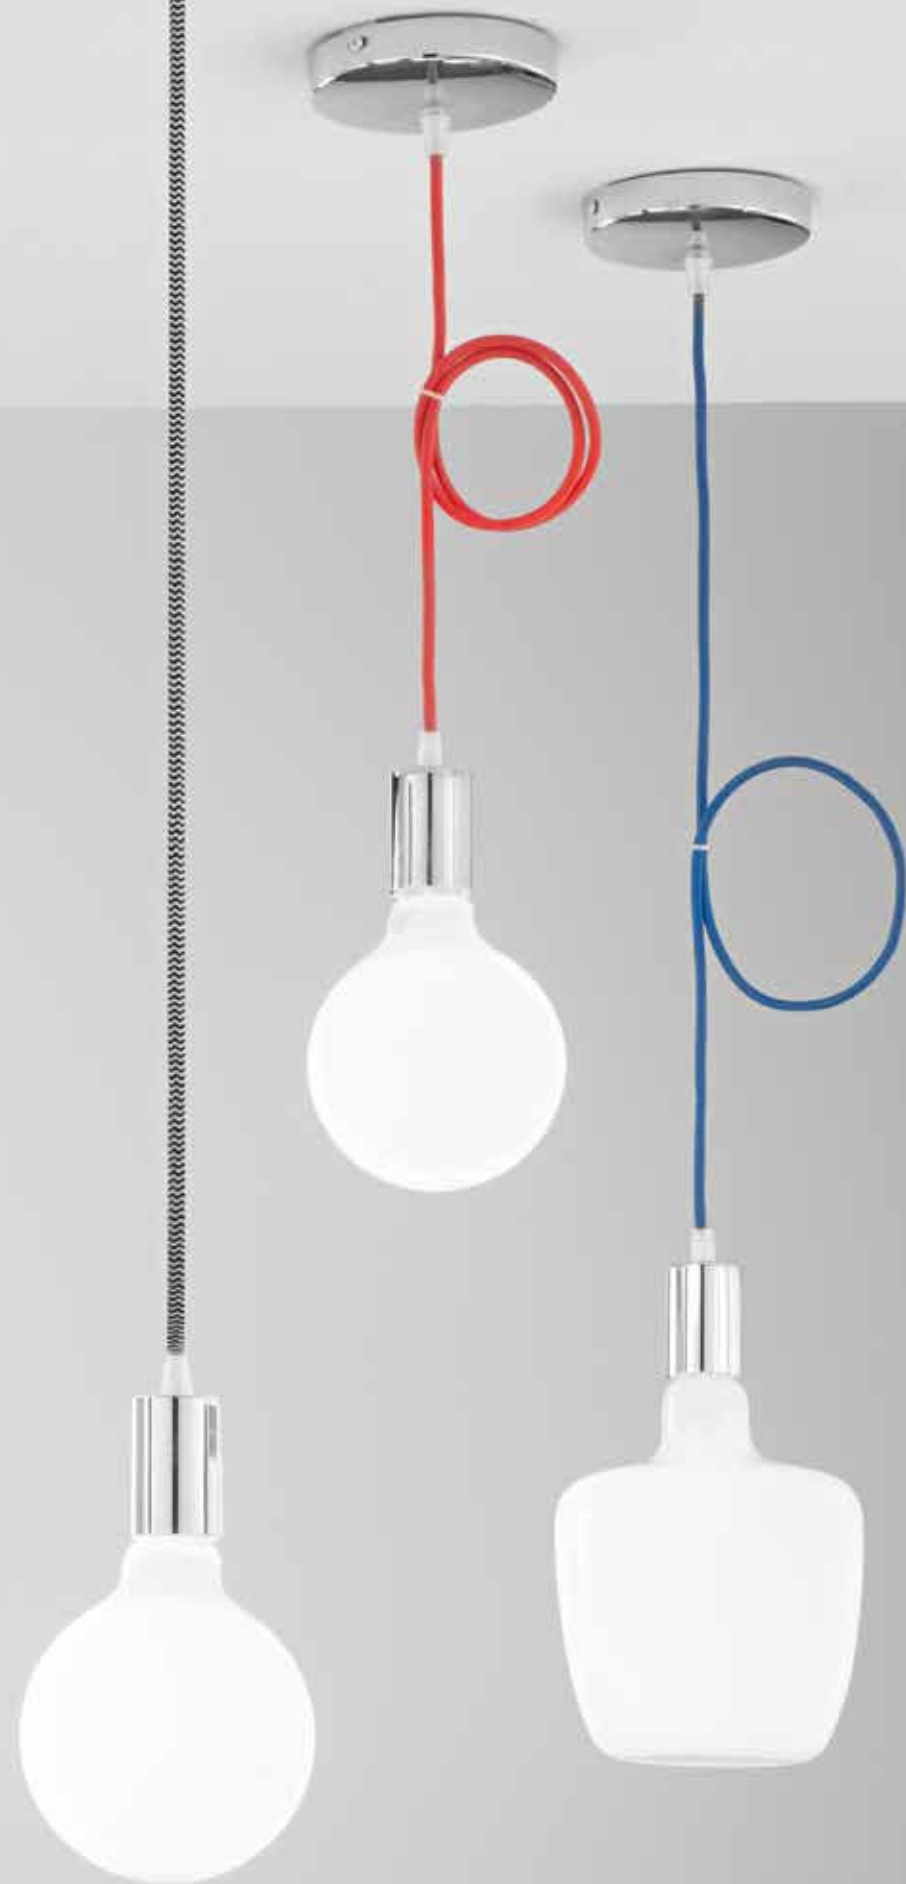

IDEA

/ Pendel con finitura cromo e cavi in tessuto disponibili nei colori: blu, rosso, giallo, bianco e nero.
/ Pendel with chrome finish and fabric cables available in the colors: blue, red, yellow, white and black.