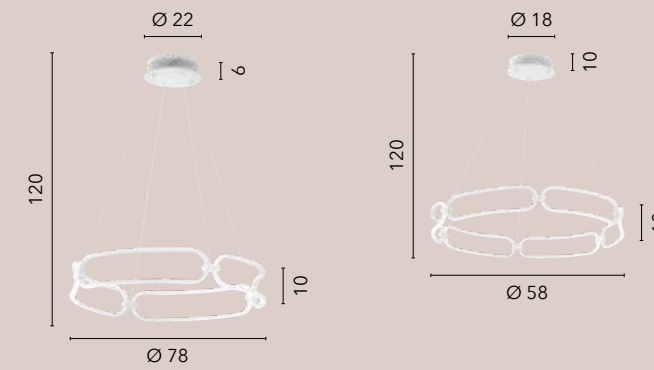

LED-INFINITY-S80

8031414868605

LED 61,5W
5530 lm
4000K

LED-INFINITY-S60

8031414869060

LED 49W
4400 lm
4000K