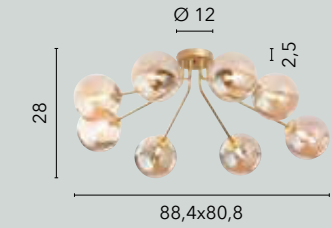

**I-HONEY-SQ5**  
8031414888702  
5xG9 LED

**I-HONEY-S8**  
8031414888702  
8xG9 LED

**I-HONEY-S16-NER**  
8031414891986

**I-HONEY-S16**  
8031414891979  
16xG9 LED  
x2 attachment mounting

**I-HONEY-PL8-NER**  
8031414888641