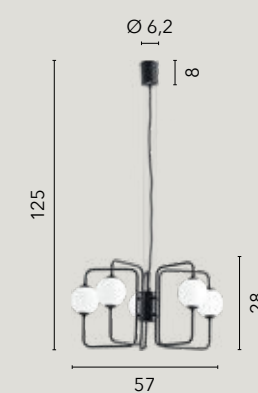

# NEUTRON

/ Collezione in metallo nero goffrato  
con diffusori in vetro opale.

/ Collection in embossed black metal  
with opal glass diffusers.

**I-NEUTRON-S8**  
8031414871698  
8xG9 LED

**I-NEUTRON-S5**  
8031414871681  
5xG9 LED