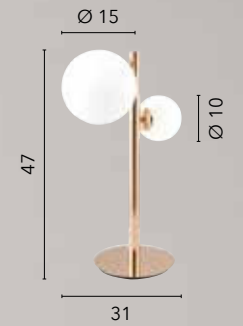

I-HERA-L2
8031414863259
2xG9 LED