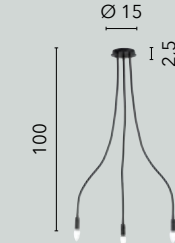

# LOVER

/ Collezione dalle linee curve e sinuose in metallo flessibile rivestito in silicone nero o bianco.

/ Collection with curved and sinuous lines in flexible metal covered in black and white silicone.