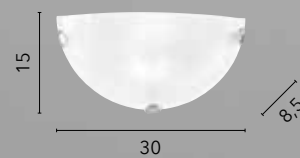

LUNA/AP
8031440355025

LED 12W
1210 lm
4000K

JASMINE

/ Applique a LED dalla forma cilindrica realizzati in vetro satinato decorato con ganci in cromo.

/ LED wall lamp with cylindrical shape made of satin glass decorated with chrome hooks.