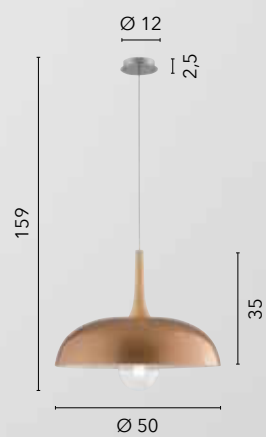

LIVINGSTON

/ Sospensione in metallo con il fusto in legno naturale e diffusore impreziosito dalla delicatezza dell'oro rosa.

/ Metal suspension with natural wood frame and diffuser embellished by the delicacy of pink gold.

I-LIVINGSTON-S50
8031440365246
1xE27