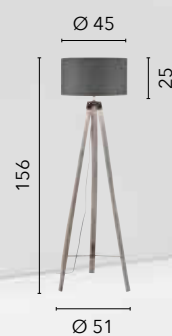

GALLERY

/ Lampada da terra con cavalletto realizzato in legno tortora decapè con paralume in tessuto dalle sfumature tortora.

/ Floor lamp with stand made of dove-grey wood pickles with fabric lampshade in dove-grey shades.

I-GALLERY/PT
8031440359856
1xE27