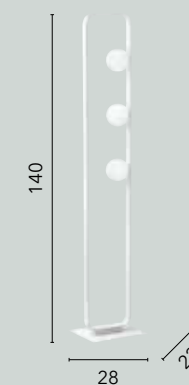

I-ROXY-PT3
8031414868766
3xG9 LED