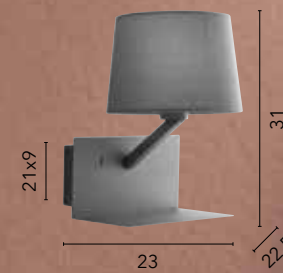

I-CIAK-AP BCO
8031414869749

I-CIAK-AP GR
8031414869756

1xE27