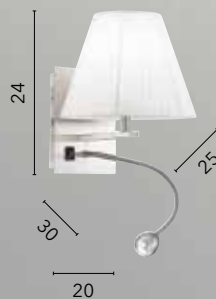

HELLY

/ Applique in alluminio con diffusore in tessuto disponibile nelle varianti plissettato bianco, marrone e bianco con luce a LED da lettura regolabile.
/ Aluminum wall lamp with fabric diffuser available in white, brown and white pleated versions with adjustable LED reading light.

I-090111-5A
8031421131082

LED 3W
60 lm - 4500K
1xE14