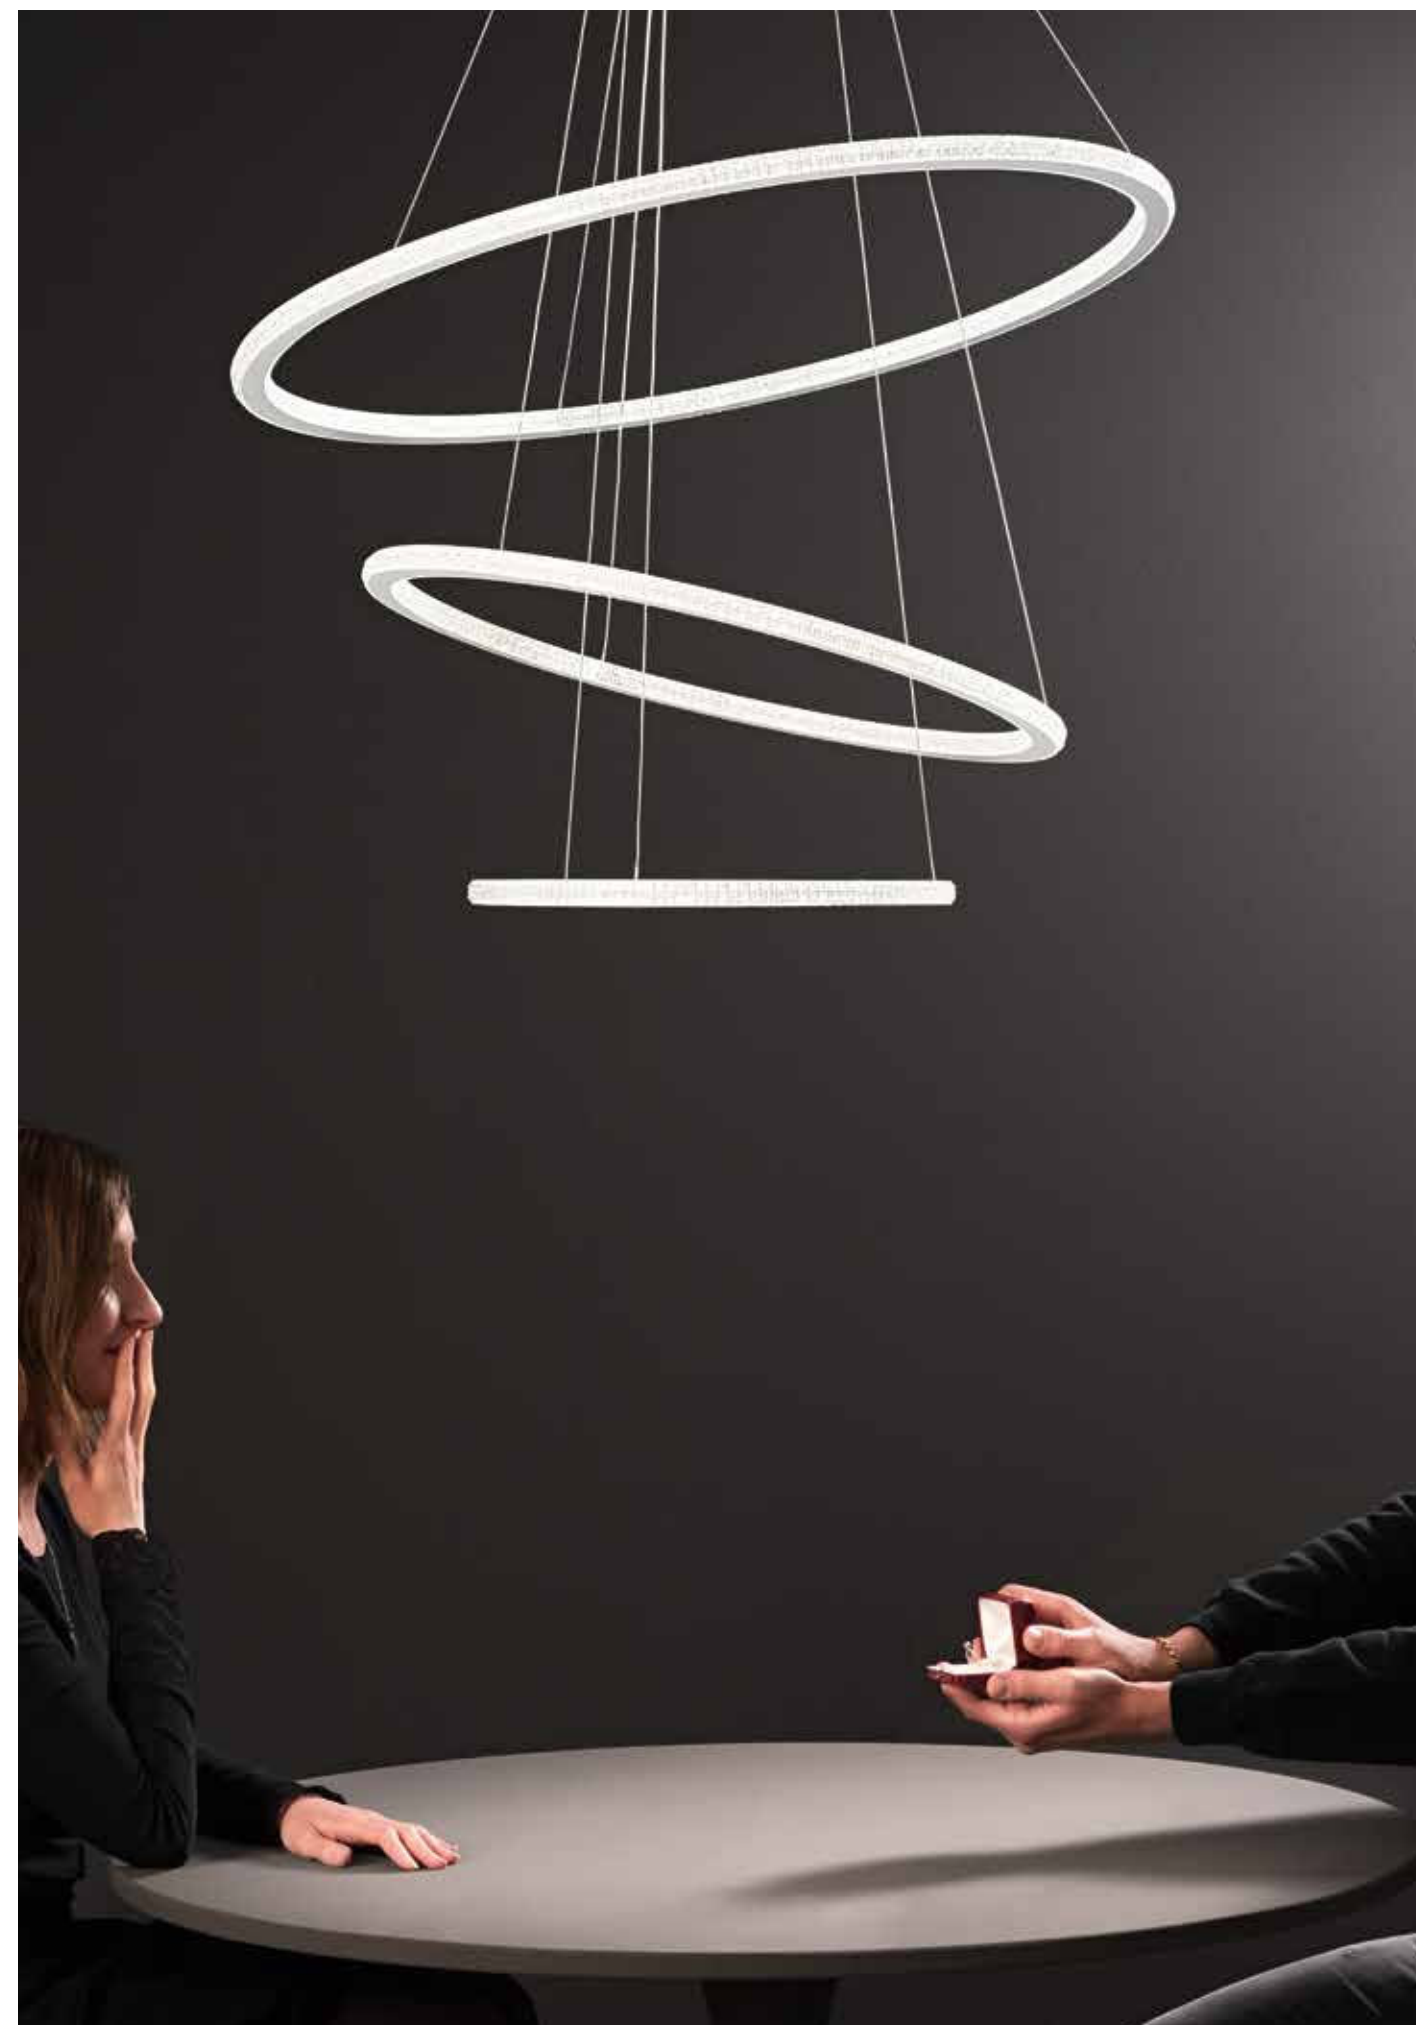

BRYANT

/ Collezione dal raffinato design in alluminio bianco impreziosita dall'acrilico diamantato che avvolge il diffusore.

/ Collection in refined design with white aluminum enriched and diamond acrylic that wraps around the diffuser.