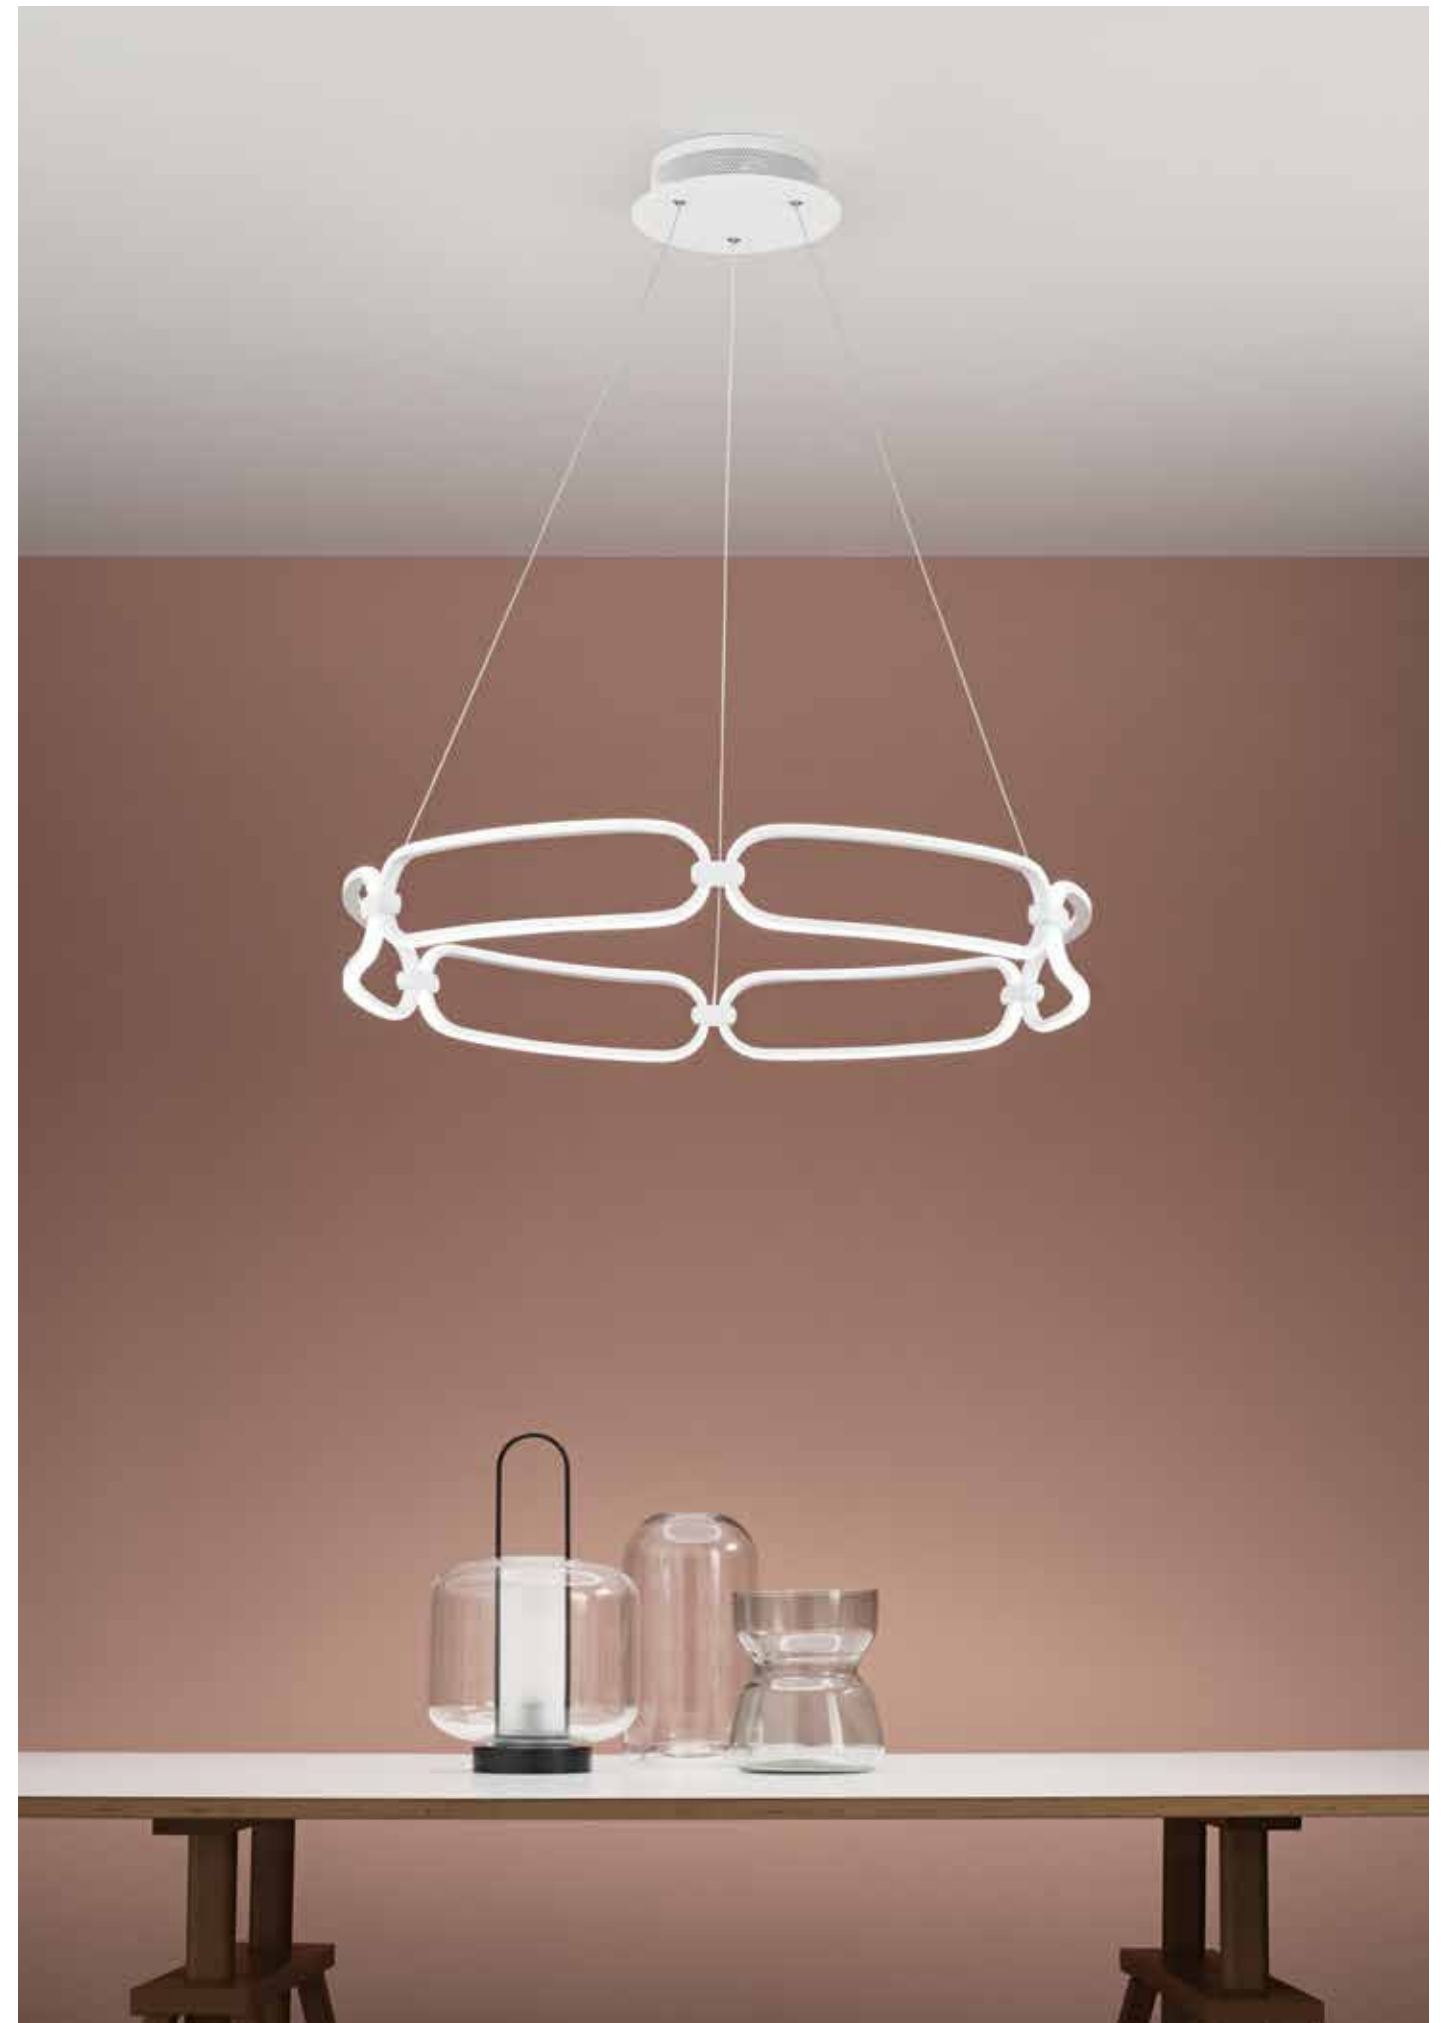

INFINITY

/ Collezione con struttura finemente lavorata
in alluminio dai toni bianco opaco con diffusore in silicone.
/ Collection with structure finely worked
in aluminum in white matt tones with silicone diffuser.