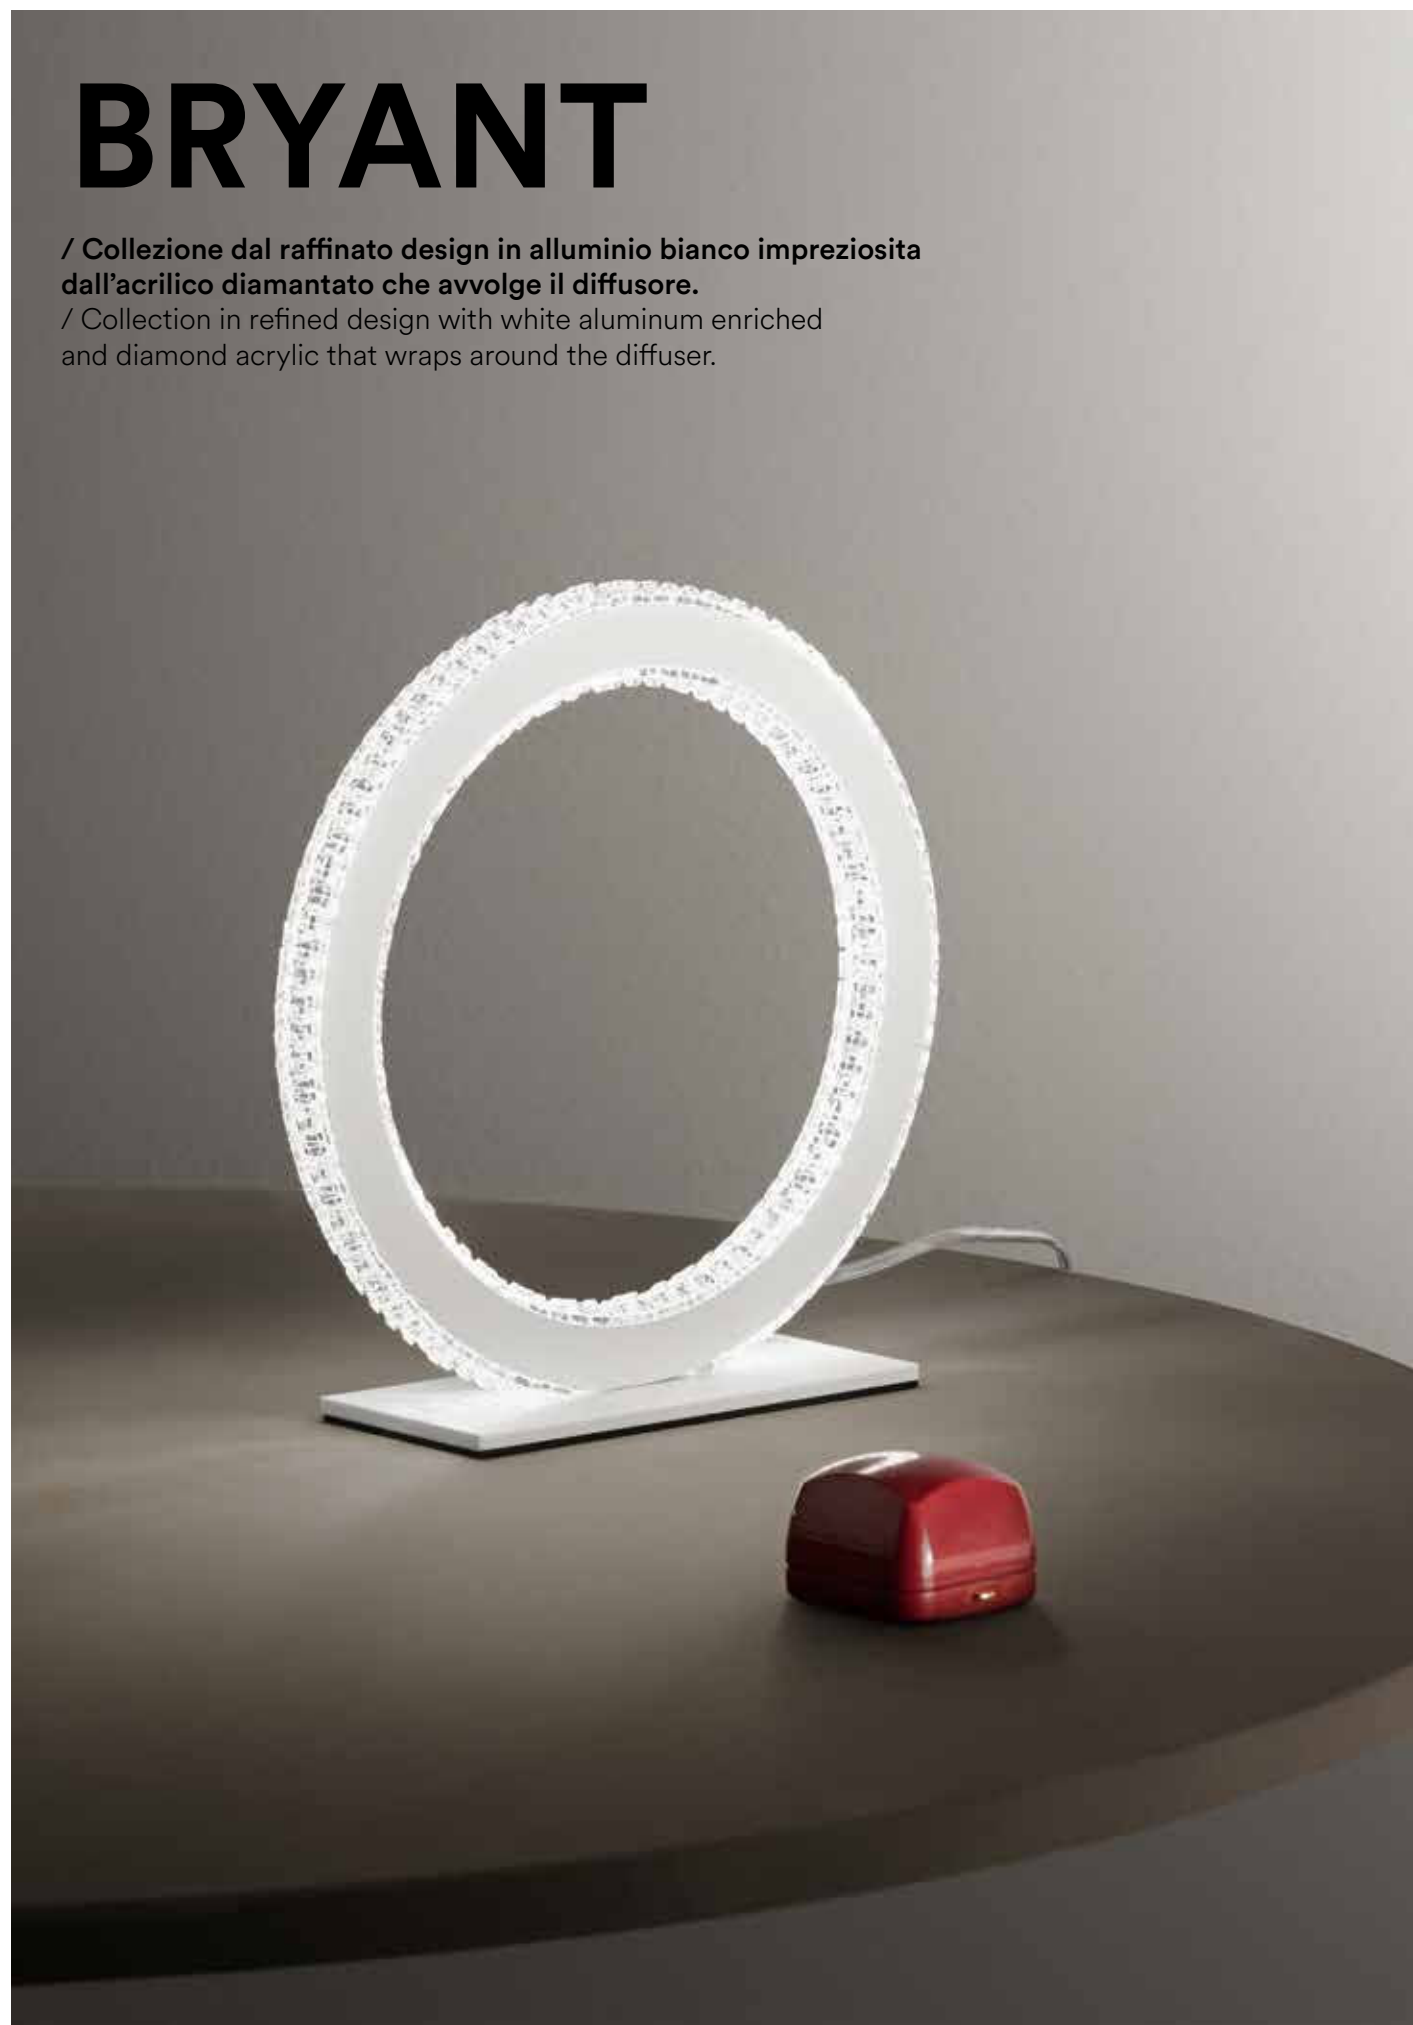

BRYANT

/ Collezione dal raffinato design in alluminio bianco impreziosita dall'acrilico diamantato che avvolge il diffusore.

/ Collection in refined design with white aluminum enriched and diamond acrylic that wraps around the diffuser.