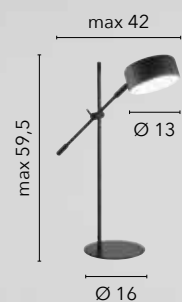

EIFFEL

/ Lampada da tavolo realizzata in metallo disponibile nelle versioni nera, bianca, oro e nickel. Punto luce orientabile.

/ Table lamp made of metal available in black, white, gold and nickel versions. Adjustable light head.

LDT-EIFFEL-NER
8031414892754

LDT-EIFFEL-BCO
8031414892747

LDT-EIFFEL-ORO
8031414892730

LDT-EIFFEL-NIK
8031414892969

1xE14