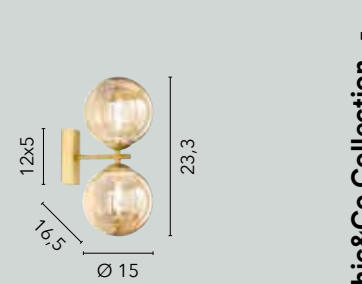

I-HONEY-S8
8031414888702
8xG9 LED

I-HONEY-AP2-NER
8031414888672

I-HONEY-AP2
8031414874699
2xG9 LED