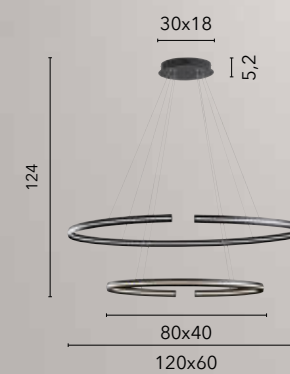

CLARKE

/ Collezione con montatura in fine alluminio nero gofrato e diffusore in silicone.
/ Collection with fine embossed black aluminum frame and silicone diffuser.

LED-CLARKE-S120C
8031414877744

LED 88W
11000 lm
3000K ●

LED-CLARKE-S120
8031414871520

LED 88W
11000 lm
4000K ●