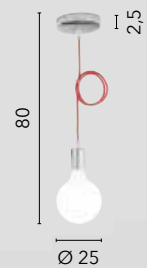

IDEA

/ Pendel con finitura cromo e cavi in tessuto disponibili nei colori: blu, rosso, giallo, bianco e nero.
/ Pendel with chrome finish and fabric cables available in the colors: blue, red, yellow, white and black.

- **MT3201902**
  8031435661223
- **MT3201900**
  8031439861261
- **MT3201903**
  8031435671222
- **MT3201904**
  8031435641225
  1xE27

SPRIZ

/ Collezione in alluminio silver con portalampade a griglia.
/ Collection in silver aluminum with grid lamp holder.