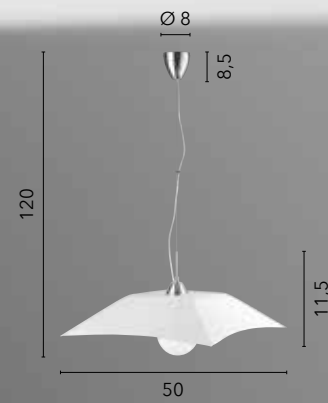

OSIRIDE

/ Collezione in vetro bianco satinato con finiture in cromo.
/ Collection in satin white glass with chrome finishes.

I-OSIRIDE-S50
8031414872756
1xE27