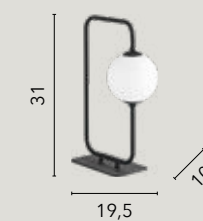

I-NEUTRON-L
8031414871711
1xG9 LED