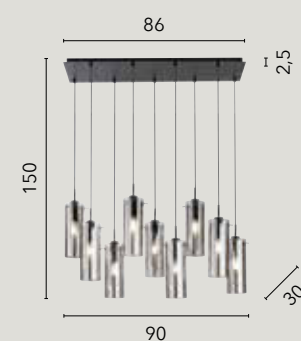

I-MAGIC-S9-ORO 8031414889372	I-MAGIC-SQ3-NER 8031414889303	I-MAGIC-S6-NER 8031414889341	I-MAGIC-S3-NER 8031414889327
	I-MAGIC-S9-NER 8031414889365 9xE27	I-MAGIC-SQ3-ORO 8031414889310 3xE27	I-MAGIC-S6-ORO 8031414889358 6xE27	I-MAGIC-S3-ORO 8031414889334 3xE27