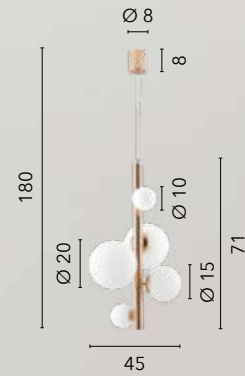

I-HERA-S5
8031414863228
5xG9 LED