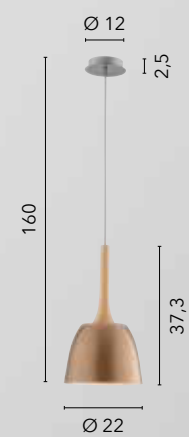

LIVINGSTON

/ Sospensione in metallo con il fusto in legno naturale e diffusore impreziosito dalla delicatezza dell'oro rosa.

/ Metal suspension with natural wood frame and diffuser embellished by the delicacy of pink gold.

I-LIVINGSTON-S22
8031440365253
1xE27