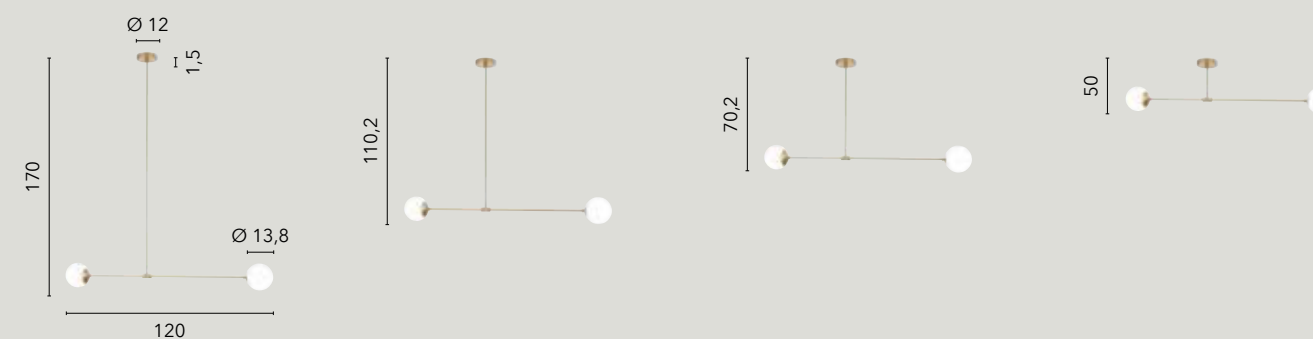

**I-THEMYS-U4**  
8031414870059  
4xE14 LED  
x3 heights

**I-THEMYS-T2**  
8031414870035  
2xE14 LED  
x4 heights

**I-THEMYS-AP1**  
8031414870066  
1xE14 LED