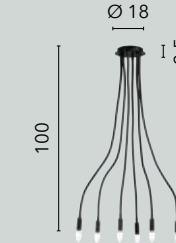

# LOVER

/ Collezione dalle linee curve e sinuose in metallo flessibile rivestito in silicone nero o bianco.

/ Collection with curved and sinuous lines in flexible metal covered in black and white silicone.