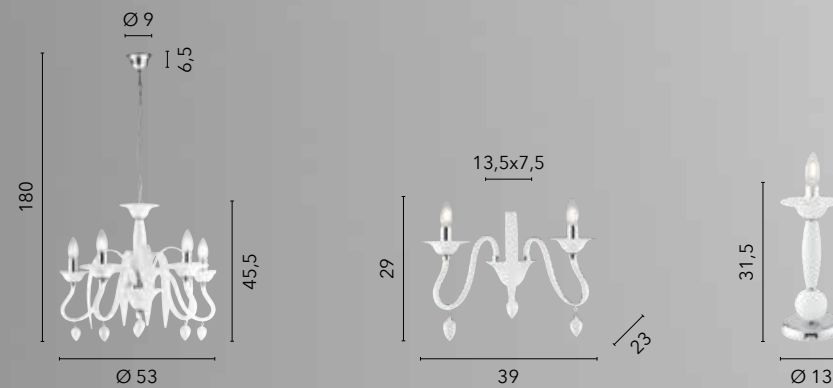

# ESTEFAN

/ Collezione in acrilico bianco dalle forme sinuose ed eleganti con pendenti a mandorla.  
/ Collection in white acrylic with sinuous and elegant shapes with almond pendants.

**I-ESTEFAN-S5 BCO**  
8031440356053  
5xE14