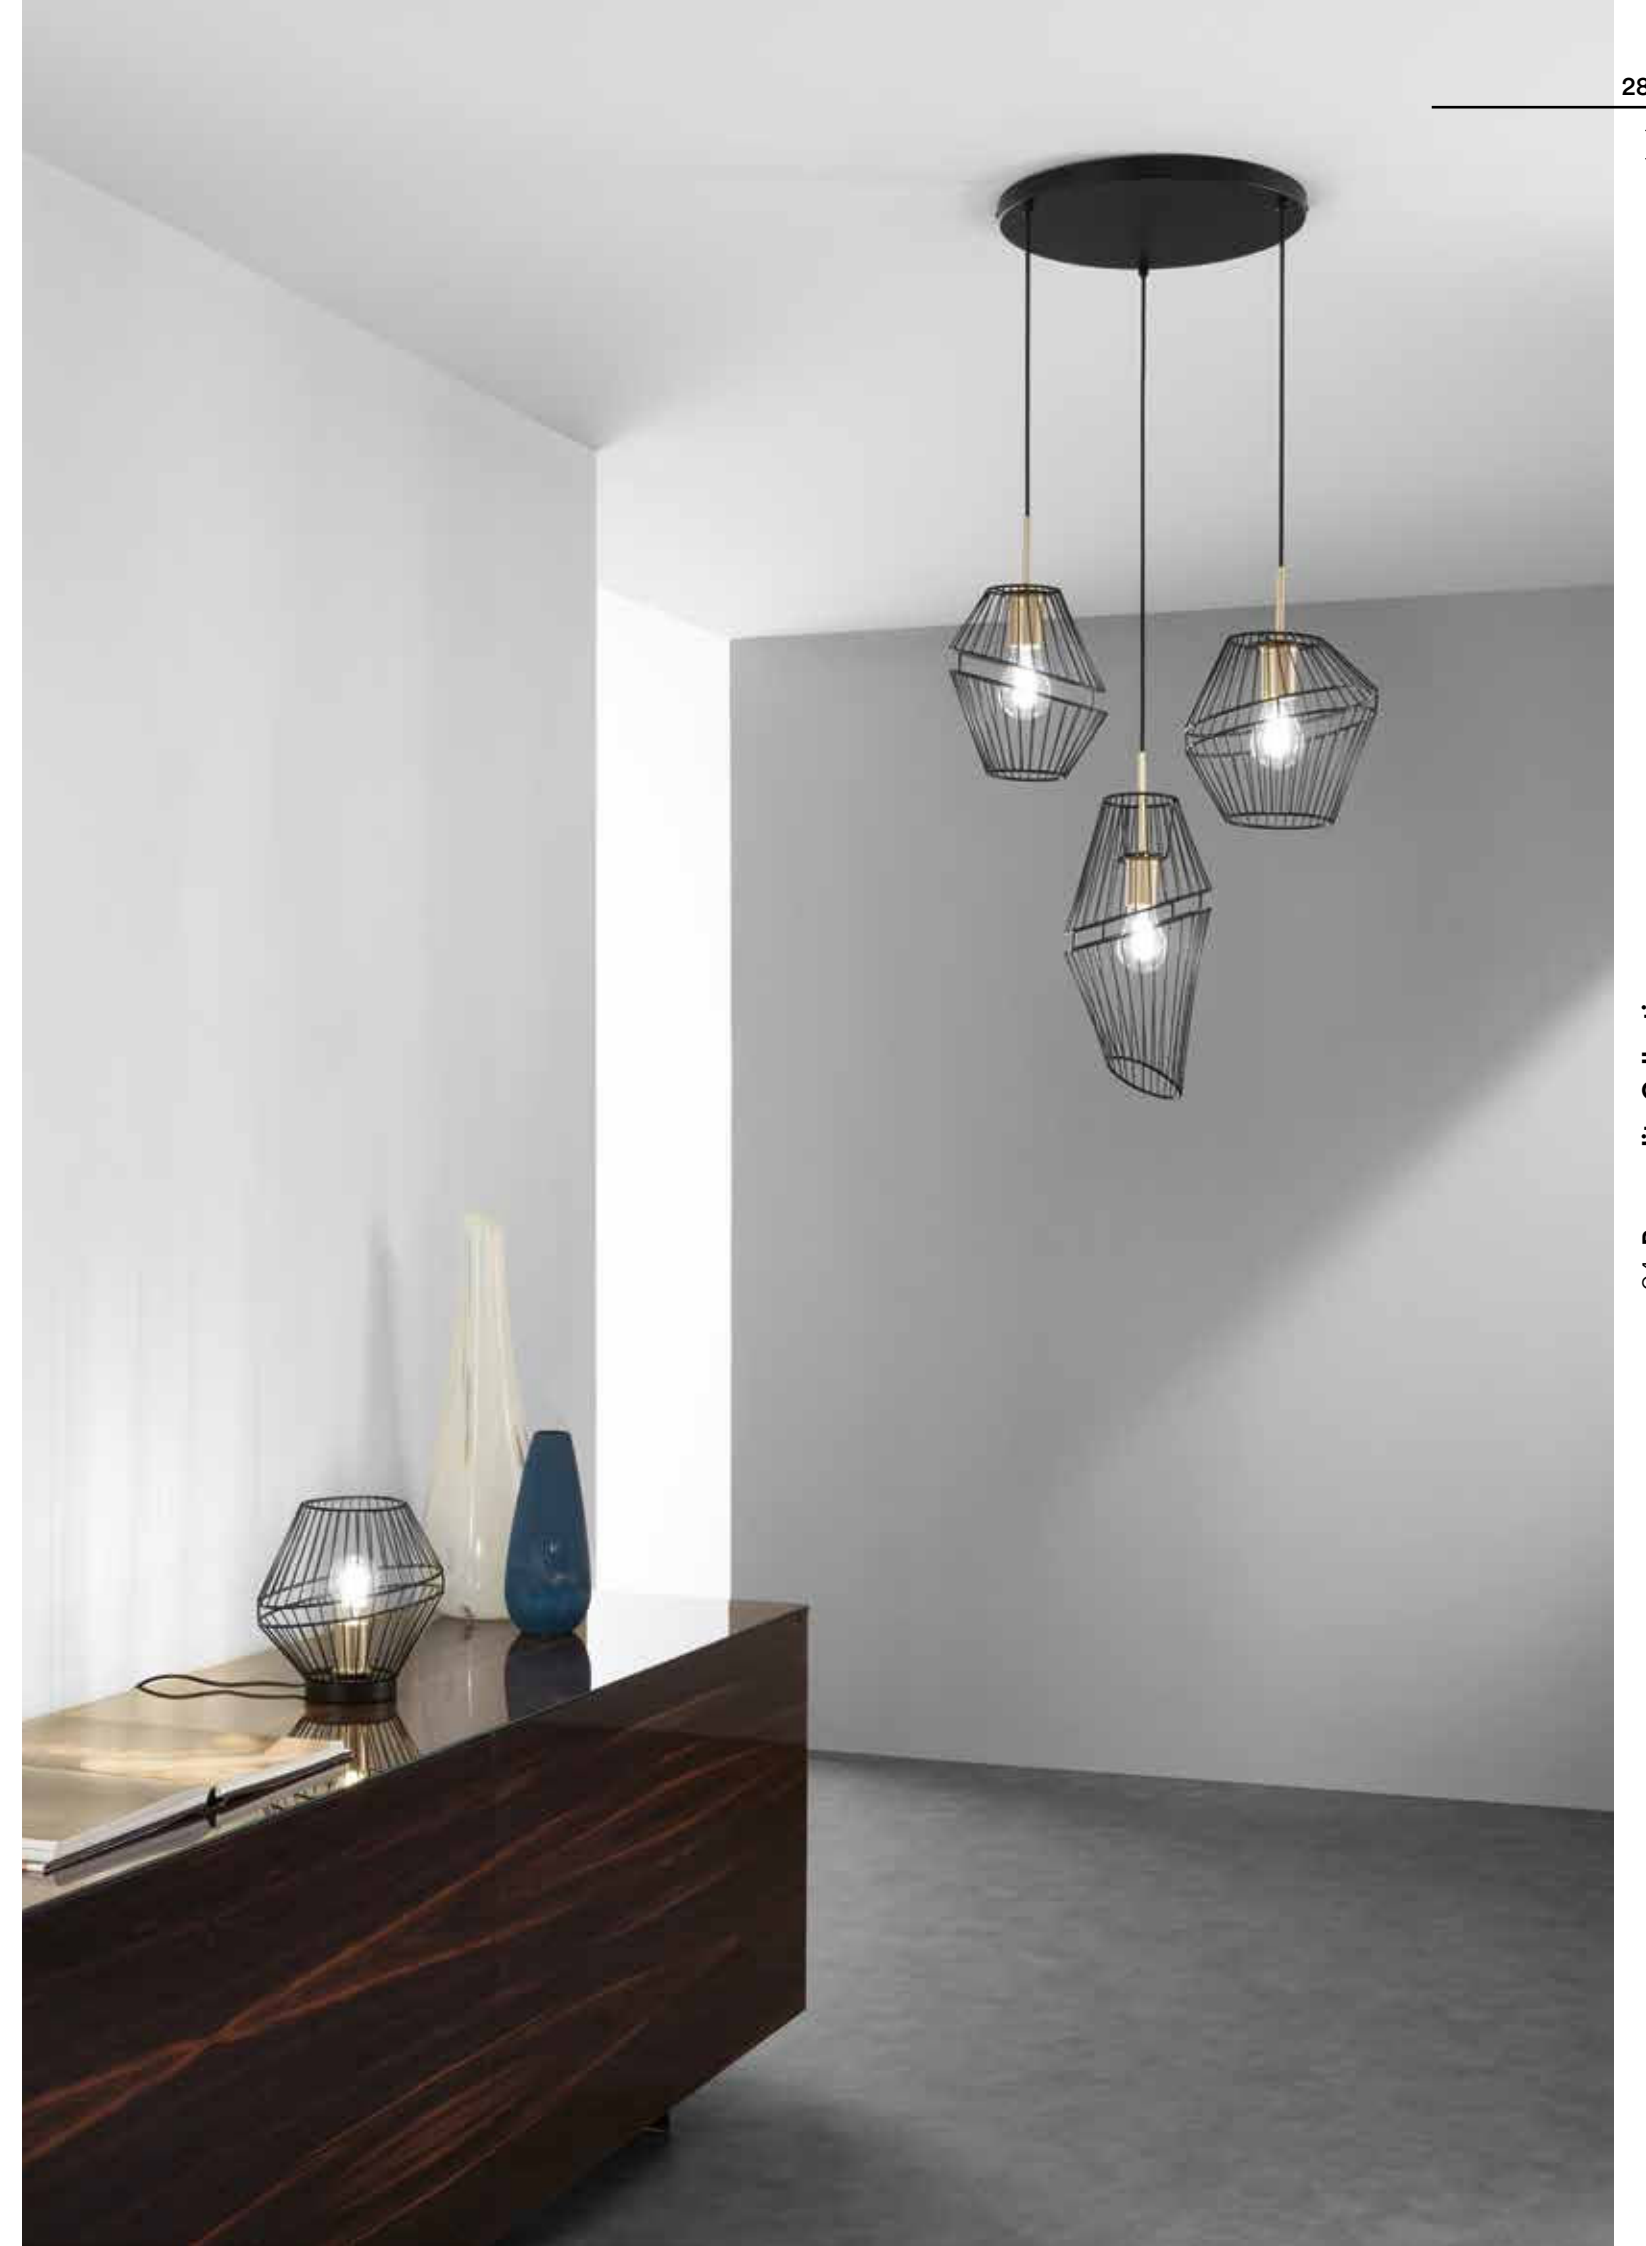

KIKO

/ Collezione realizzata in metallo dalle forme che rievocano una gabbietta dalle linee stilizzate con finiture in oro satinato.

/ Collection made of metal with shapes reminiscent of a cage with stylized lines and satin gold finishes.