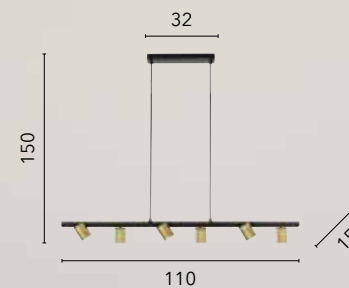

NIZZA

/ Sospensione con barra in metallo nero opaco e punti orientabili in oro satinato.
/ Suspension with bar in black matte metal and adjustable points in satin gold with black.

I-NIZZA-S6
8031414897490
6xG10 LED