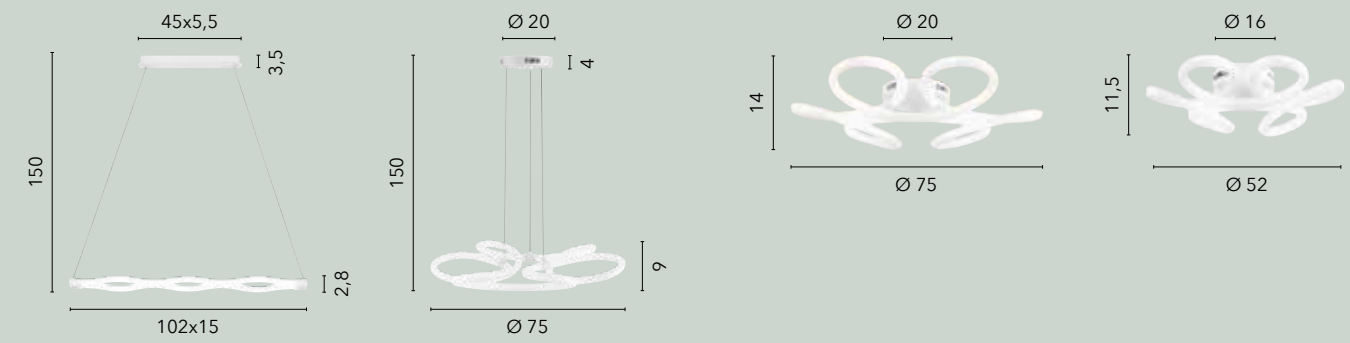

LED-HEAVEN-S102
8031414873500

LED 40W
5800 lm
4000K

LED-HEAVEN-S72
8031414873494

LED 90W
13200 lm
4000K

LED-HEAVEN-PL72
8031414873524

LED 90W
13200 lm
4000K

LED-HEAVEN-PL50
8031414873517

LED 60W
8700 lm
4000K

LED-HEAVEN-AP
8031414873463

LED 20W
2900 lm
4000K

LED-HEAVEN-L
8031414873487

LED 20W
2900 lm
4000K

LED-HEAVEN-PT
8031414873470

LED 30W
4400 lm
4000K