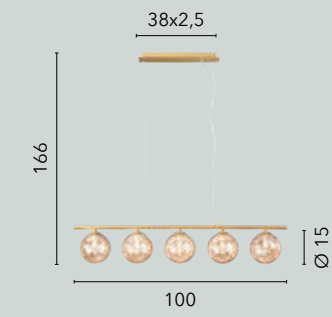

I-HONEY-SQ5-NER
8031414888696