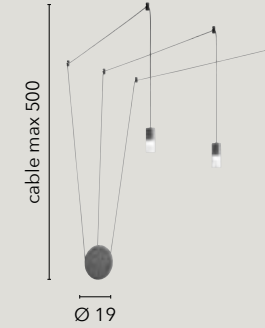

I-SPIDER-PL3
8031414869664
3xG9
12 pcs INCL