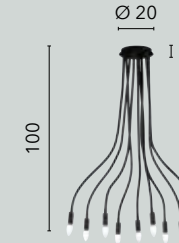

# LOVER

/ Collezione dalle linee curve e sinuose in metallo flessibile rivestito in silicone nero o bianco.

/ Collection with curved and sinuous lines in flexible metal covered in black and white silicone.