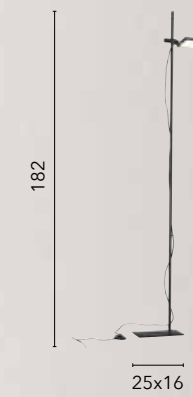

LED-BOOK-PL-NERO 8031440359894	LED-BOOK-AP-NERO 8031440355681	LED-BOOK-PT-NERO 8031440355735
	LED-BOOK-PL-BCO 8031440359917	LED-BOOK-AP-BCO 8031440355711	LED-BOOK-PT-BCO 8031440355728
	LED-BOOK-PL-GR 8031440359863	LED-BOOK-AP-GR 8031440355698	LED-BOOK-PT-GR 8031440355704
	LED-BOOK-PL-ORO 8031440359887	LED-BOOK-AP-ORO 8031440359931	LED-BOOK-PT-ORO 8031440359900
	LED 2x18W 3640 lm 3200K	LED 18W 1820 lm 3200K	LED 18W 1820 lm 3200K