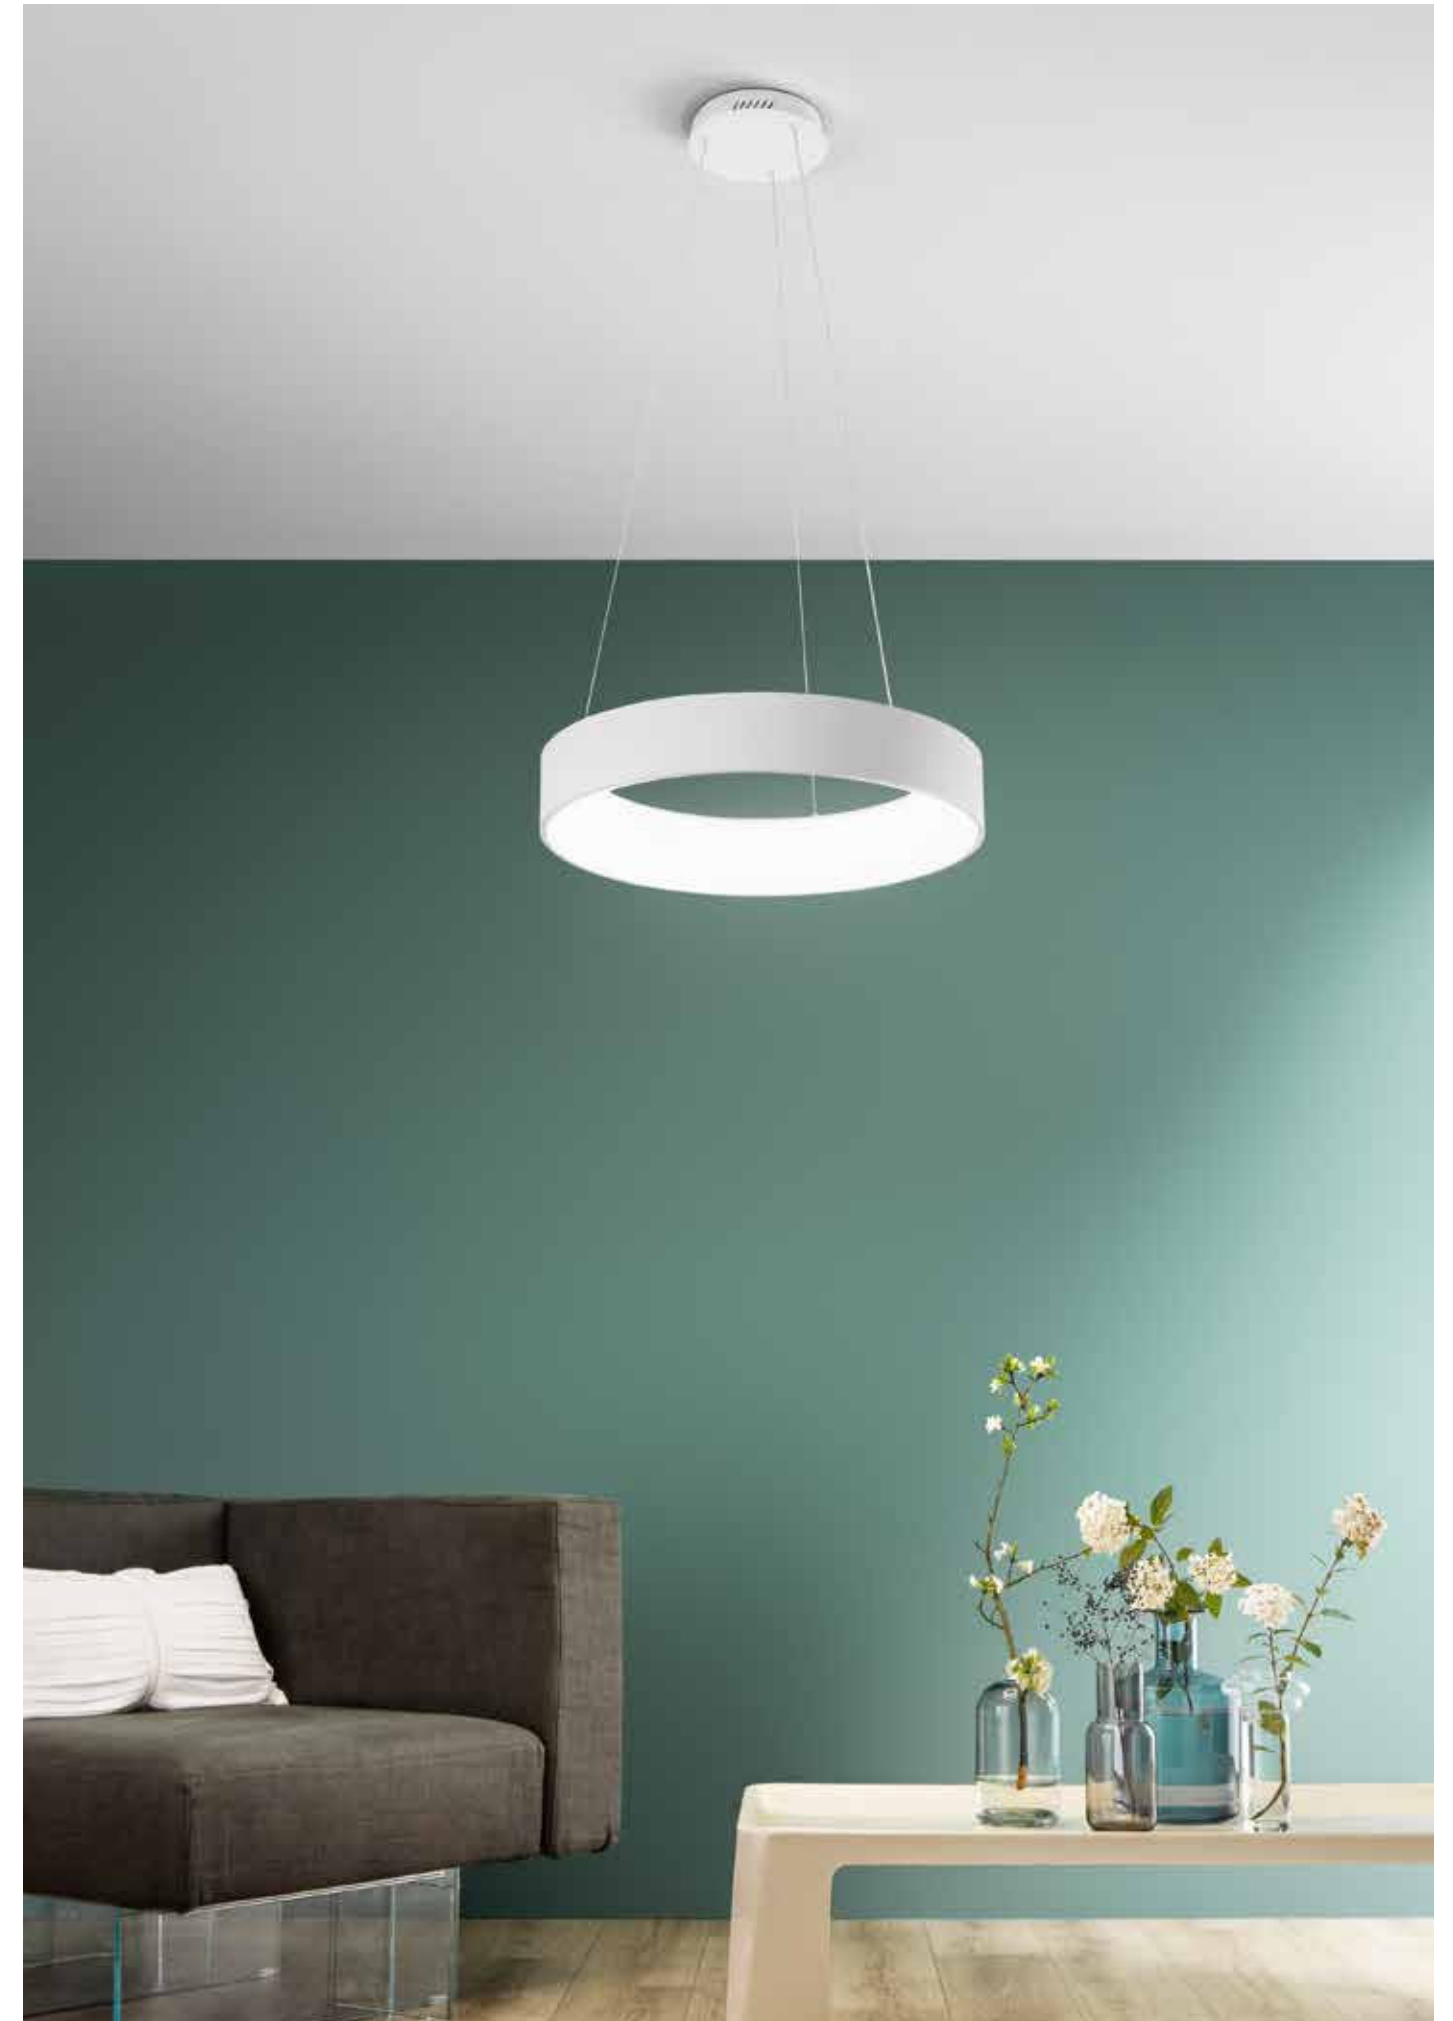

**LED-NOAH-S60-ORO**  
8031414886050

**LED-NOAH-PL60-ORO**  
8031414886029

**LED-NOAH-PL45-ORO**  
8031414885992

LED 60W  
8000 Lm  
3000K 4000K 6500K ●●●

LED 60W  
8000 Lm  
3000K 4000K 6500K ●●●

LED 40W  
5600 Lm  
3000K 4000K 6500K ●●●