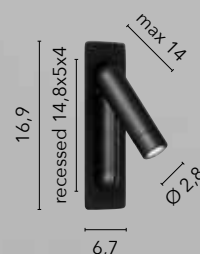

DEFOE

/ Applique ad incasso con punto luce orientabile in alluminio con LED integrato. Disponibile nei colori bianco, nero, nichel ed oro satinato.
/ Recessed wall lamp with adjustable light point in aluminum with integrated LED. Available in white, black, nickel and satin gold.

1. **INC-DEFOE-NER**
     8031414896967
   - **INC-DEFOE-BCO**
     8031414896967
   - **INC-DEFOE-ORO**
     8031414896974
   - **INC-DEFOE-NIK**
     8031414896981
2. LED 3W
   300 lm
   3000K

DICKENS

/ Applique a parete con punto luce orientabile in alluminio con LED integrato. Disponibile nei colori bianco, nero, nichel ed oro satinato.
/ Wall lamp with adjustable light point in aluminium with integrated LED. Available in white, black, nickel and satin gold.