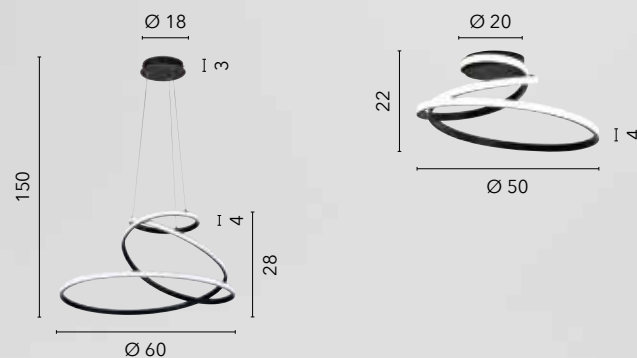

COASTER

/ Collezione con struttura in alluminio ed elementi circolari a più livelli con diffusore in silicone.

Disponibile nelle versioni bianco, oro e nero goffrato.

/ Collection with aluminum structure and circular elements in several levels with silicone diffuser.

Available in white, gold and black embossed versions.

LED-COASTER-S-NER
8031414885008

LED-COASTER-PL-NER
8031414885039

LED-COASTER-S-BCO
8031414884995

LED-COASTER-PL-BCO
8031414885022

LED-COASTER-S-ORO
8031414885015

LED-COASTER-PL-ORO
8031414879953

LED 60W
8000 lm
3000K 4000K 6500K ●●●

LED 40W
5440 lm
3000K 4000K 6500K ●●●