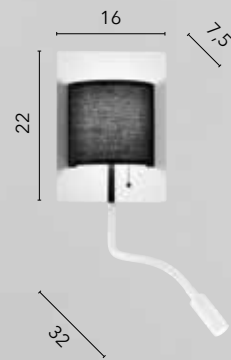

POP

/ Collezione applique in metallo con paralume in bianco o nero con flessibile luce a LED.

/ Wall lamp collection in metal with black or white lampshade with flexible LED light.

LED-POP-WB
8031440364164

LED-POP-BW
8031440364133

LED 6+3W
720 lm
4000K