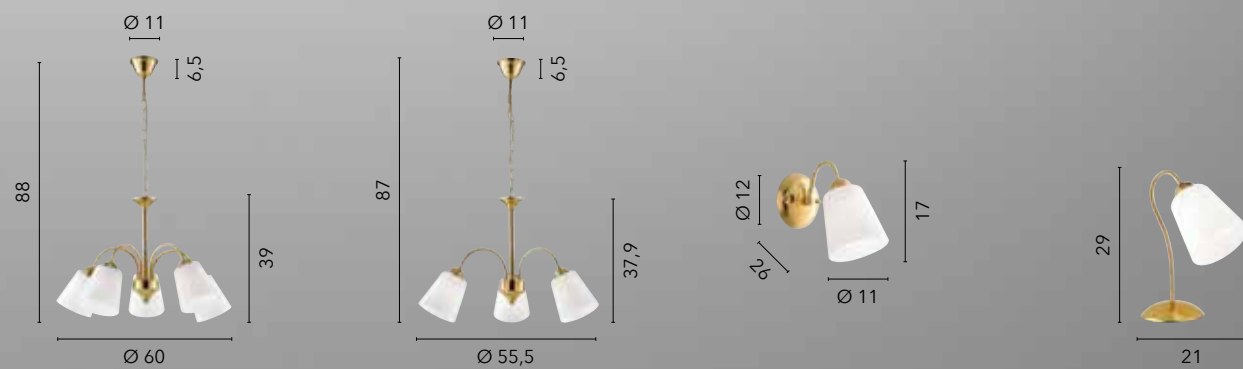

1162

/ Collezione in metallo disponibile con finitura in nickel o oro con diffusori in vetro soffiato bianco acidato.

/ Metal collection available with nickel or gold finish with frosted white blown glass diffusers.

	I-1162/5 NIK 8031414088942	I-1162/3 NIK 8031414088959	I-1162/AP NIK 8031414088973	I-1162/L NIK 8031414088966
	I-1162/5 ORO 8031414089116	I-1162/3 ORO 8031414089109	I-1162/AP ORO 8031414089093	I-1162/L ORO 8031414089086
	5xE14	3xE14	1xE14	1xE14