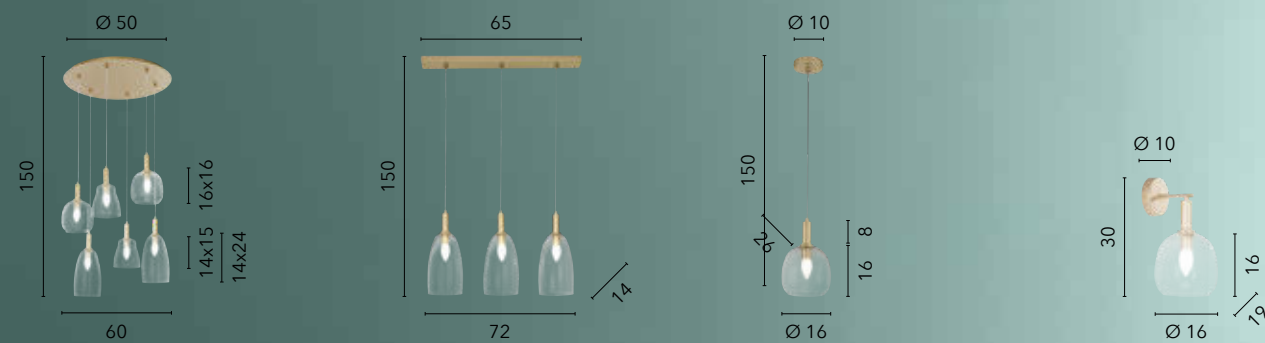

BRANDY

/ Collezione realizzata con diffusori finemente lavorati in vetro soffiato dalle configurazioni diverse e finiture in oro satinato.

/ Collection made with diffusers finely worked in blown glass with different configurations and satin gold finishes.

I-BRANDY-S6
8031414895168
6xE14

I-BRANDY-S3
8031414895151
3xE14

I-BRANDY-S1
8031414895144
1xE14

I-BRANDY-AP
8031414895175
1xE14