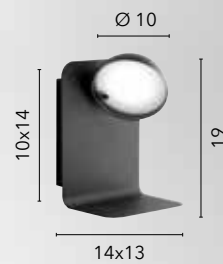

# BOING

/ Applique disponibile in metallo gofrato bianco o nero con testa orientabile a LED integrato ed entrata USB 2A.  
/ Wall lamp available in white or black embossed metal with integrated LED adjustable head and USB 2A input.