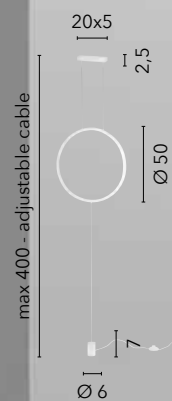

PORTAL

/ Piantana a sospensione finemente lavorata in metallo nelle versioni bianca e nera composta dalla geometria perfetta del cerchio. Pedaliera per accensione e switch per sistema cambio colore temperatura.

/ Suspension lamp finely worked in metal in the white and black versions composed of the perfect geometry of the circle. Pedals for ignition and switch for color change temperature system.

LED-PORTAL-PT-NER
8031414896837

LED-PORTAL-PT-BCO
8031414896844

LED 20W
2400 lm
3000K 4000K 6000K

GRAVITY

/ Piantana a sospensione finemente lavorata in metallo nelle versioni bianca, nera ed oro dalle linee minimali ed eleganti dotata di supporti in acciaio per regolare posizionamento ed altezza. Pedaliera per accensione e switch per sistema cambio colore temperatura.

/ Pendant lamp finely worked in metal in the white, black and gold versions with minimal and elegant lines equipped with steel supports to adjust its positioning and height. Pedals for ignition and switch for color change temperature system.