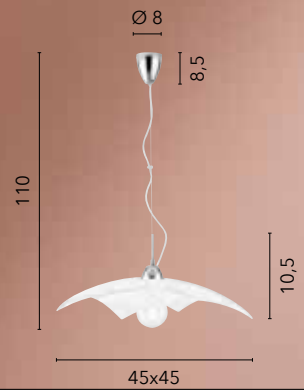

MIRÒ

/ Collezione vetro curvato a lastra serigrafato bianco con decoro graniglia.

/ Collection of curved glass with white silk-screen printed plate with graniglia decoration.

I-MIRO-S45
8031432661196
1xE27