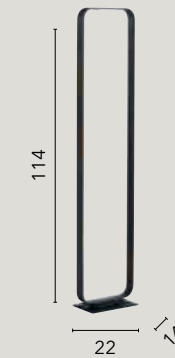

LED-MOKA-PTC
8031414877515

LED 2x8W
1120 lm
3000K ◯

LED-MOKA-L
8031414863518

LED 5W
420 lm
4000K ◯

LED-MOKA-PT
8031414863525

LED 2x8W
1120 lm
4000K ◯