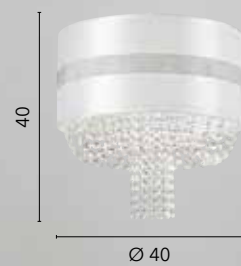

CHIGNON

/ Paralume in tessuto bianco con decorazioni diamantate e arricchita di pendenti esagonali in acrilico.

/ Fabric shade in white colour with diamond decoration and enriched by exagonal acrylic pendants.

CEILING
PENDANT
NOT INCLUDED

> Sospensioni pg. 808
> Ceiling pendant pg. 808

I-CHIGNON/S40
8031440352581
for suspension E27

BOLERO

/ Sospensione realizzata con eleganti e maestosi pendenti a catena in acrilico.

/ Suspension made with elegant and majestic chain pendants in acrylic.

CEILING
PENDANT
NOT INCLUDED

> Sospensioni pg. 808
> Ceiling pendant pg. 808