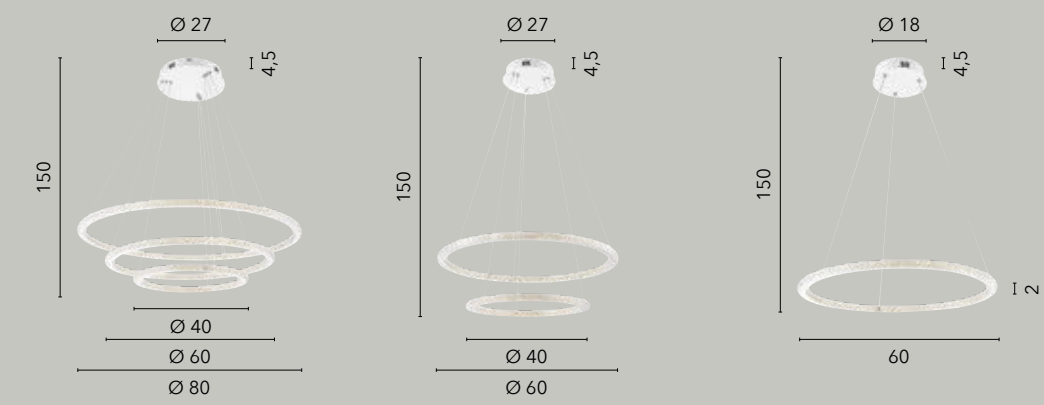

LED-BRYANT-S3
8031414877188
LED 100W
11900 lm
4000K ◯

LED-BRYANT-S3C
8031414877713
LED 100W
11900 lm
3000K ◐

LED-BRYANT-S2
8031414877171
LED 50W
6640 lm
4000K ◯

LED-BRYANT-S2C
8031414877706
LED 50W
6640 lm
3000K ◐

LED-BRYANT-S1
8031414877164
LED 45W
5800 lm
4000K ◯

LED-BRYANT-S1C
8031414877690
LED 45W
5800 lm
3000K ◐