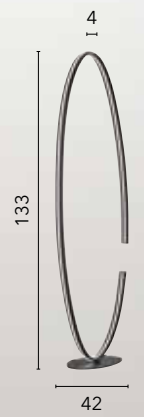

LED-CLARKE-PTC
8031414877737

LED 25W
3650 lm
3000K ●

LED-CLARKE-PT
8031414871537

LED 25W
3650 lm
4000K ●