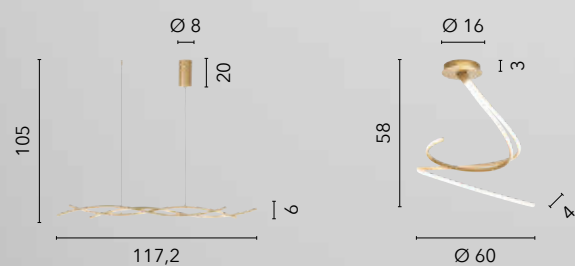

KINETIC

/ Collezione con struttura finemente lavorata in alluminio bianco, oro o nero goffrato con diffusore in silicone.

/ Collection with structure finely worked aluminum white, gold or black embossed with silicone diffuser.

LED-KINETIC-S-NER
8031414884971

LED-KINETIC-PL-NER
8031414884940

LED-KINETIC-S-BCO
8031414884964

LED-KINETIC-PL-BCO
8031414884933

LED-KINETIC-S-ORO
8031414884988

LED-KINETIC-PL-ORO
8031414884957

LED 40W
5100 lm
3000K 4000K 6500K ●●●

LED 40W
5440 lm
3000K 4000K 6500K ●●●