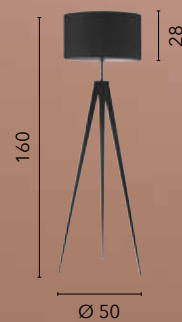

IBIS

/ Lampada da terra realizzata in metallo con paralume in tessuto. Disponibile nelle versioni bianca e nera.

/ Floor lamp made of metal with fabric lampshade. Available in white and black.

I-IBIS-PT NERO
8031414877362

I-IBIS-PT BCO
8031414877355

1xE27