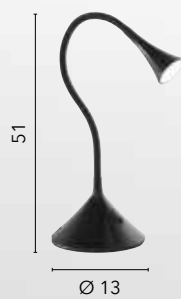

NEWTON

/ Lampada da lettura a LED in metallo rivestito da silicone, disponibile nera o bianca.

Pratica base per utilizzo come applique.

/ LED reading lamp in metal covered with silicone, available in black or white.

Practical base for use as a wall lamp.

LEDT-NEWTON-BLACK
8031440358811

LEDT-NEWTON-WHITE
8031440358781

LED 3,2W
300 lm
4000K ○