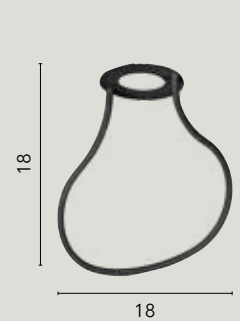

CP0000002
8031434751215

E27

Manico per pendel saliscendi nero
Handle for black pendel ups and downs