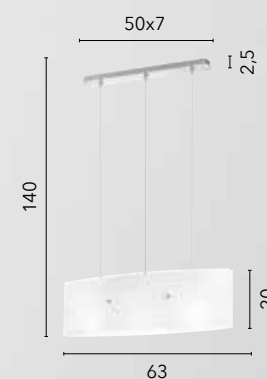

I-AMSTERDAM/S130
8031438491254
3xE27