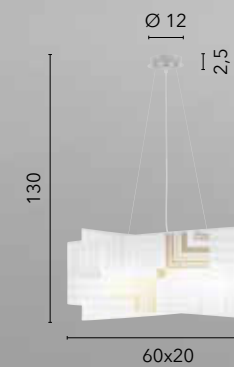

I-SEVENTY/S60
8031440365109
4xE27