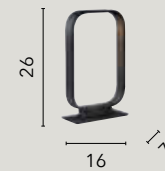

LED-MOKA-LC
8031414877492

LED 5W
420 lm
3000K ◯