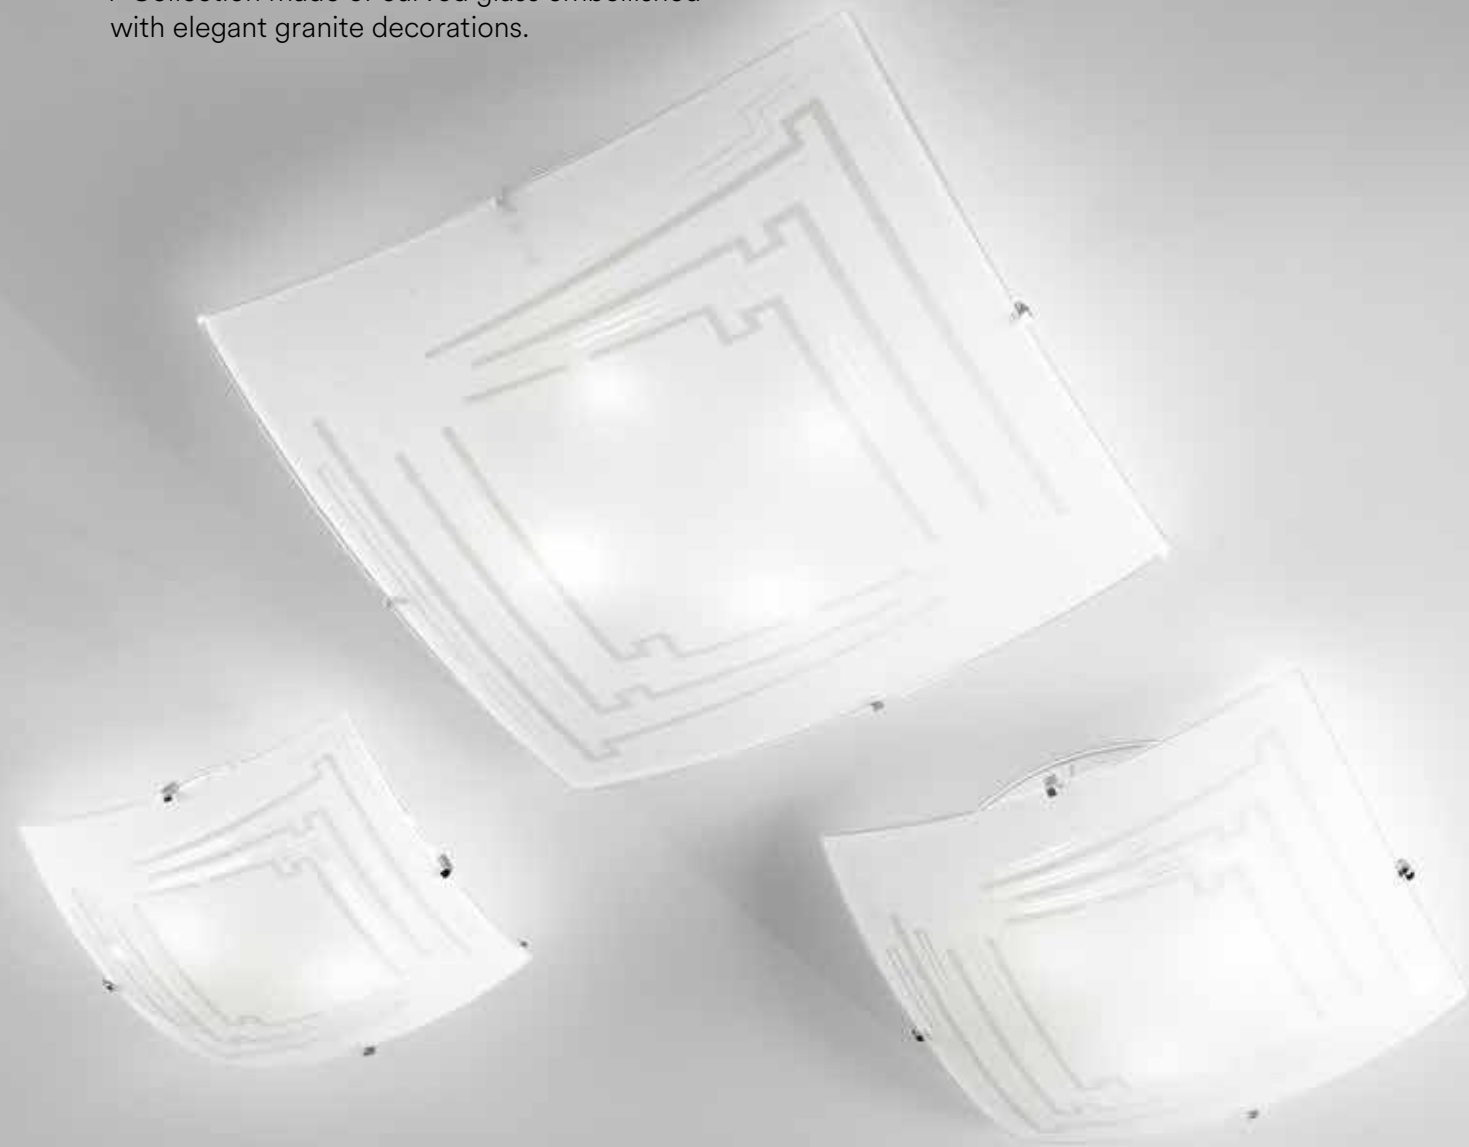

CONCEPT

/ Collezione realizzata in vetro curvato impreziosita da eleganti decori in granigliato.

/ Collection made of curved glass embellished with elegant granite decorations.