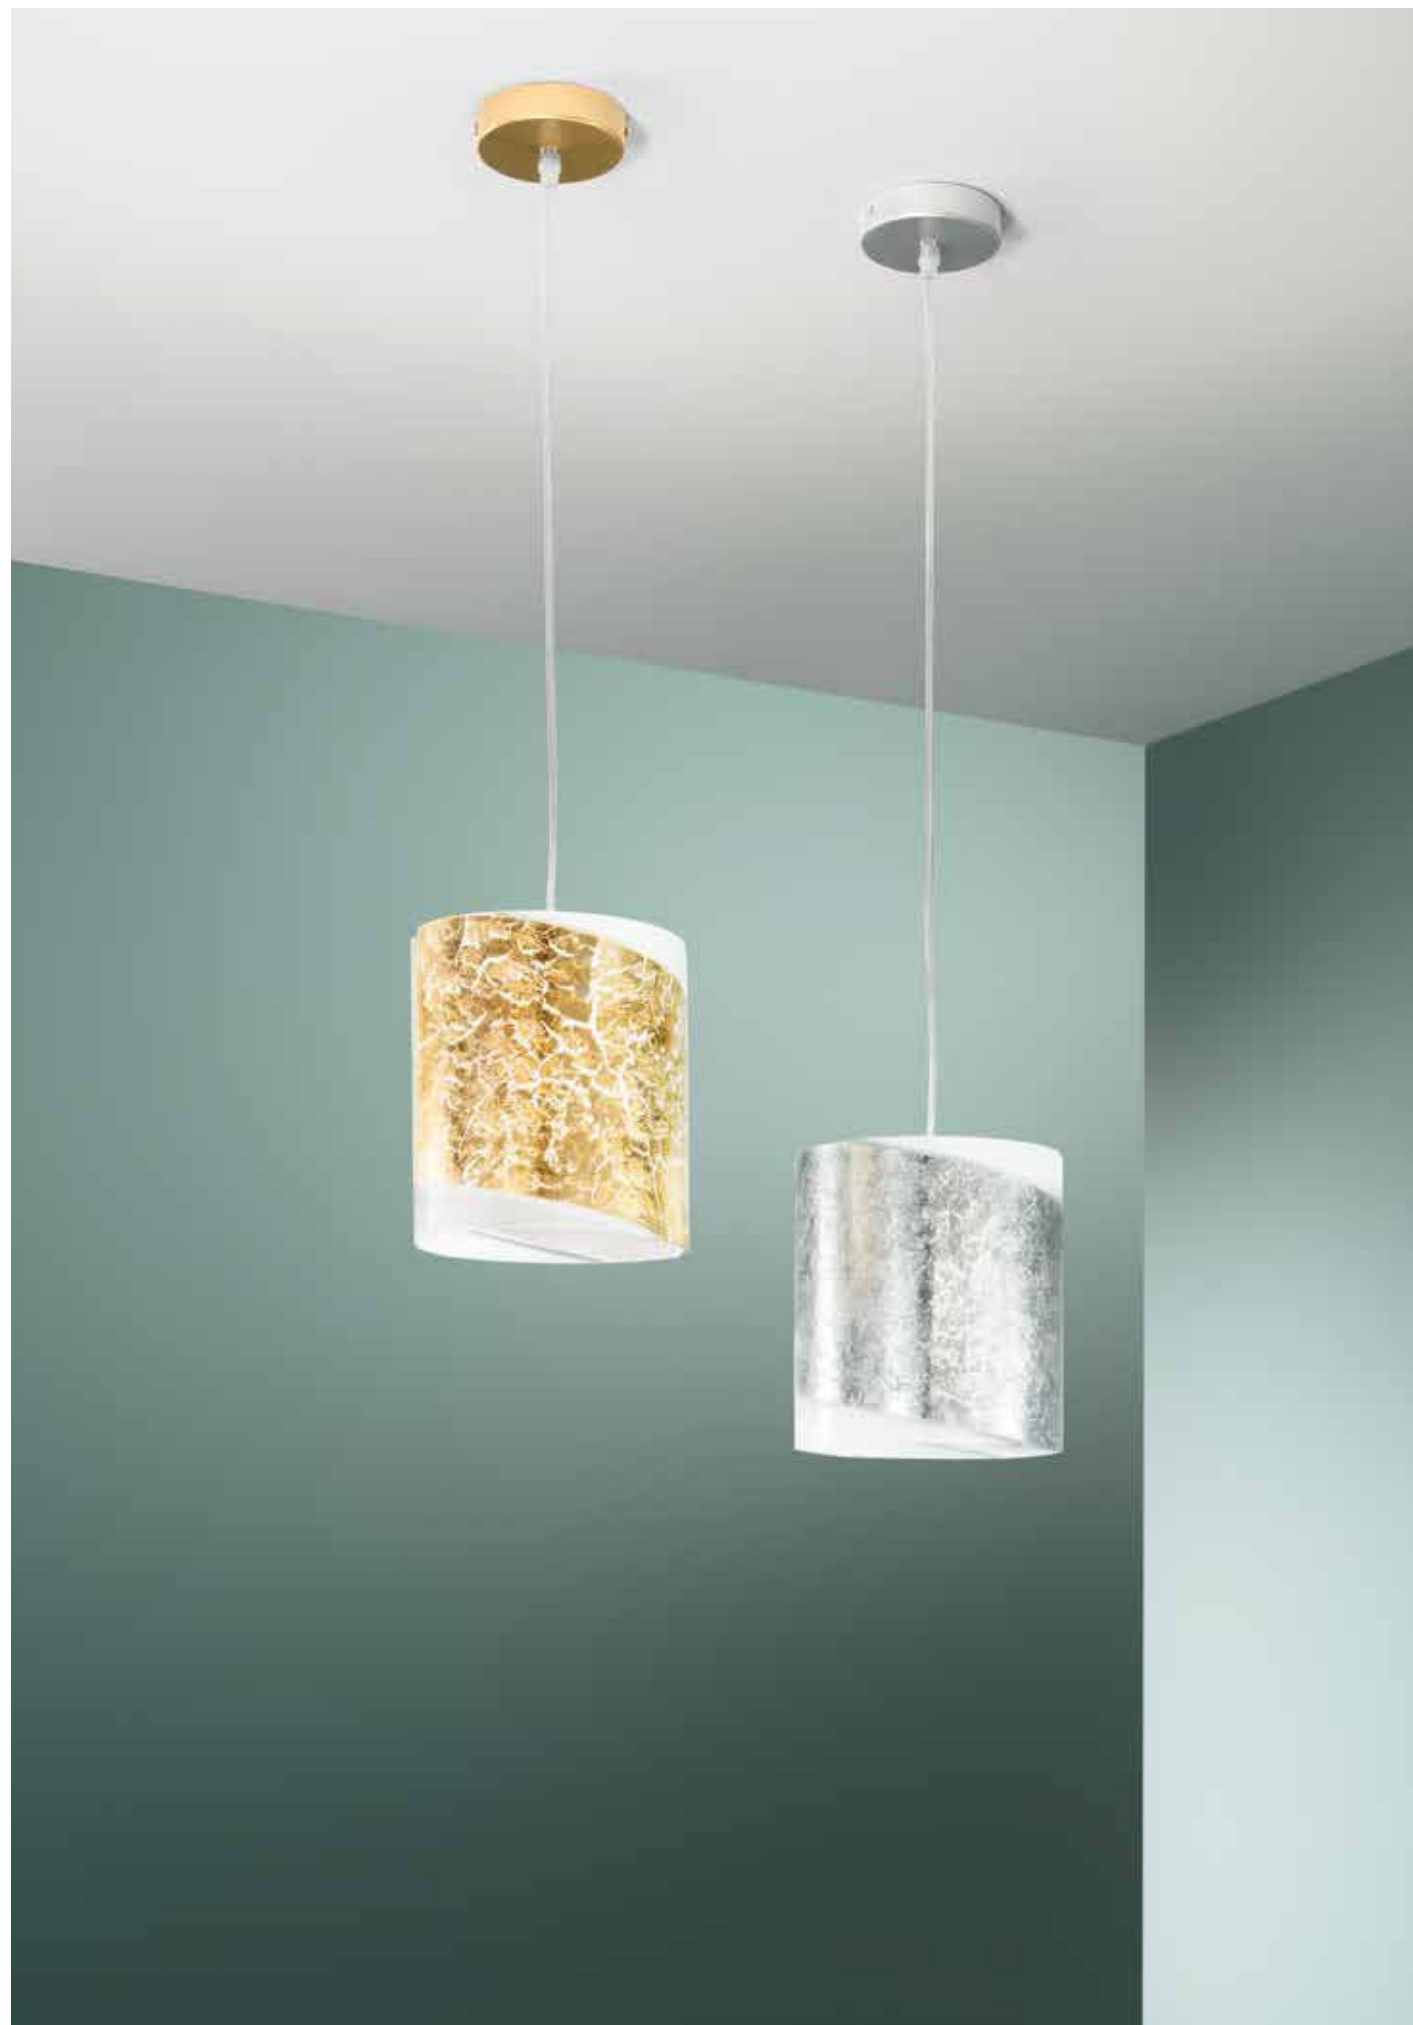

I-PARIS/S4 SIL
8031440353564
4xE27

I-PARIS/S1 SIL
8031440353588
1xE27

I-PARIS/4040 SIL
8031440353526
3xE27

I-PARIS/3030 SIL
8031440353540
2xE27

I-PARIS/4525 SIL
8031440353625
4xE27

I-PARIS/3520 SIL
8031440353649
2xE27

I-PARIS/4512 SIL
8031440353601
2xE14