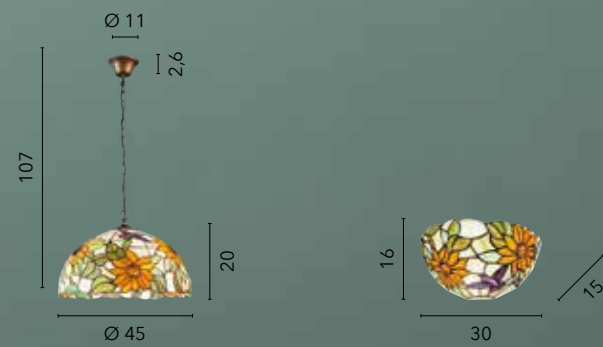

DAFNE

/ Collezione realizzata in vetro caratterizzata dal design Tiffany con supporto in metallo bronzato.

/ Collection made of glass characterized by Tiffany design with bronze metal support.

I-DAFNE-S
8031440351874
3xE27

I-DAFNE-AP
8031440352154
1xE27