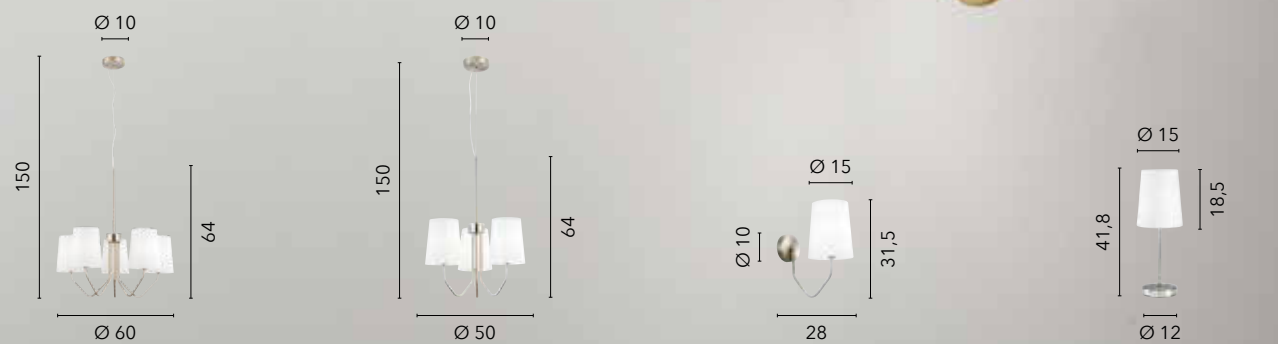

SALLY

/ Sospensione con struttura finemente lavorata, in metallo con paralumi in tessuto bianco. Disponibili nei colori nero, nichel ed oro satinato.
/ Suspension with structure finely worked, metal with shades in white fabric. Available in black, nickel and satin gold.

I-SALLY-5-NER
8031414897384

I-SALLY-3-NER
8031414897360

I-SALLY-AP-NER
8031414897407

I-SALLY-L-NER
8031414897421

I-SALLY-5-NIK
8031414897377

I-SALLY-3-NIK
8031414897353

I-SALLY-AP-NIK
8031414897391

I-SALLY-L-NIK
8031414897414

I-SALLY-5-ORO
8031414897315

I-SALLY-3-ORO
8031414897322

I-SALLY-AP-ORO
8031414897339

I-SALLY-L-ORO
8031414897346

5xE14

3xE14

1xE14

1xE14