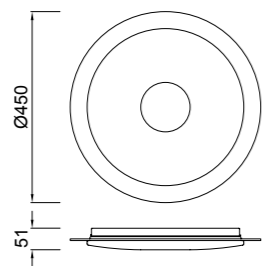

VIRGIN

5929 Blanco diamante-Diamond white
LED 18W 2700K-6500K 1680lm

R00127