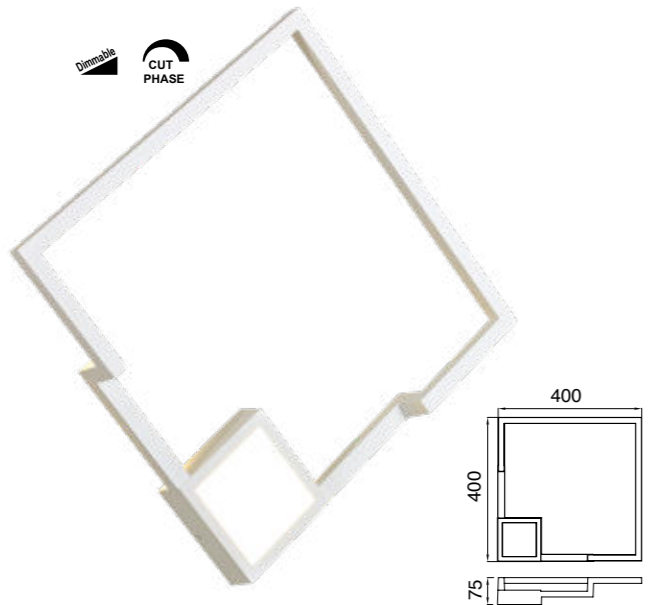

7668 Blanco-White
LED 25W 3000K 1370lm

7669 Blanco-White
LED 25W 3000K 1370lm
Dimmable Phase Cut