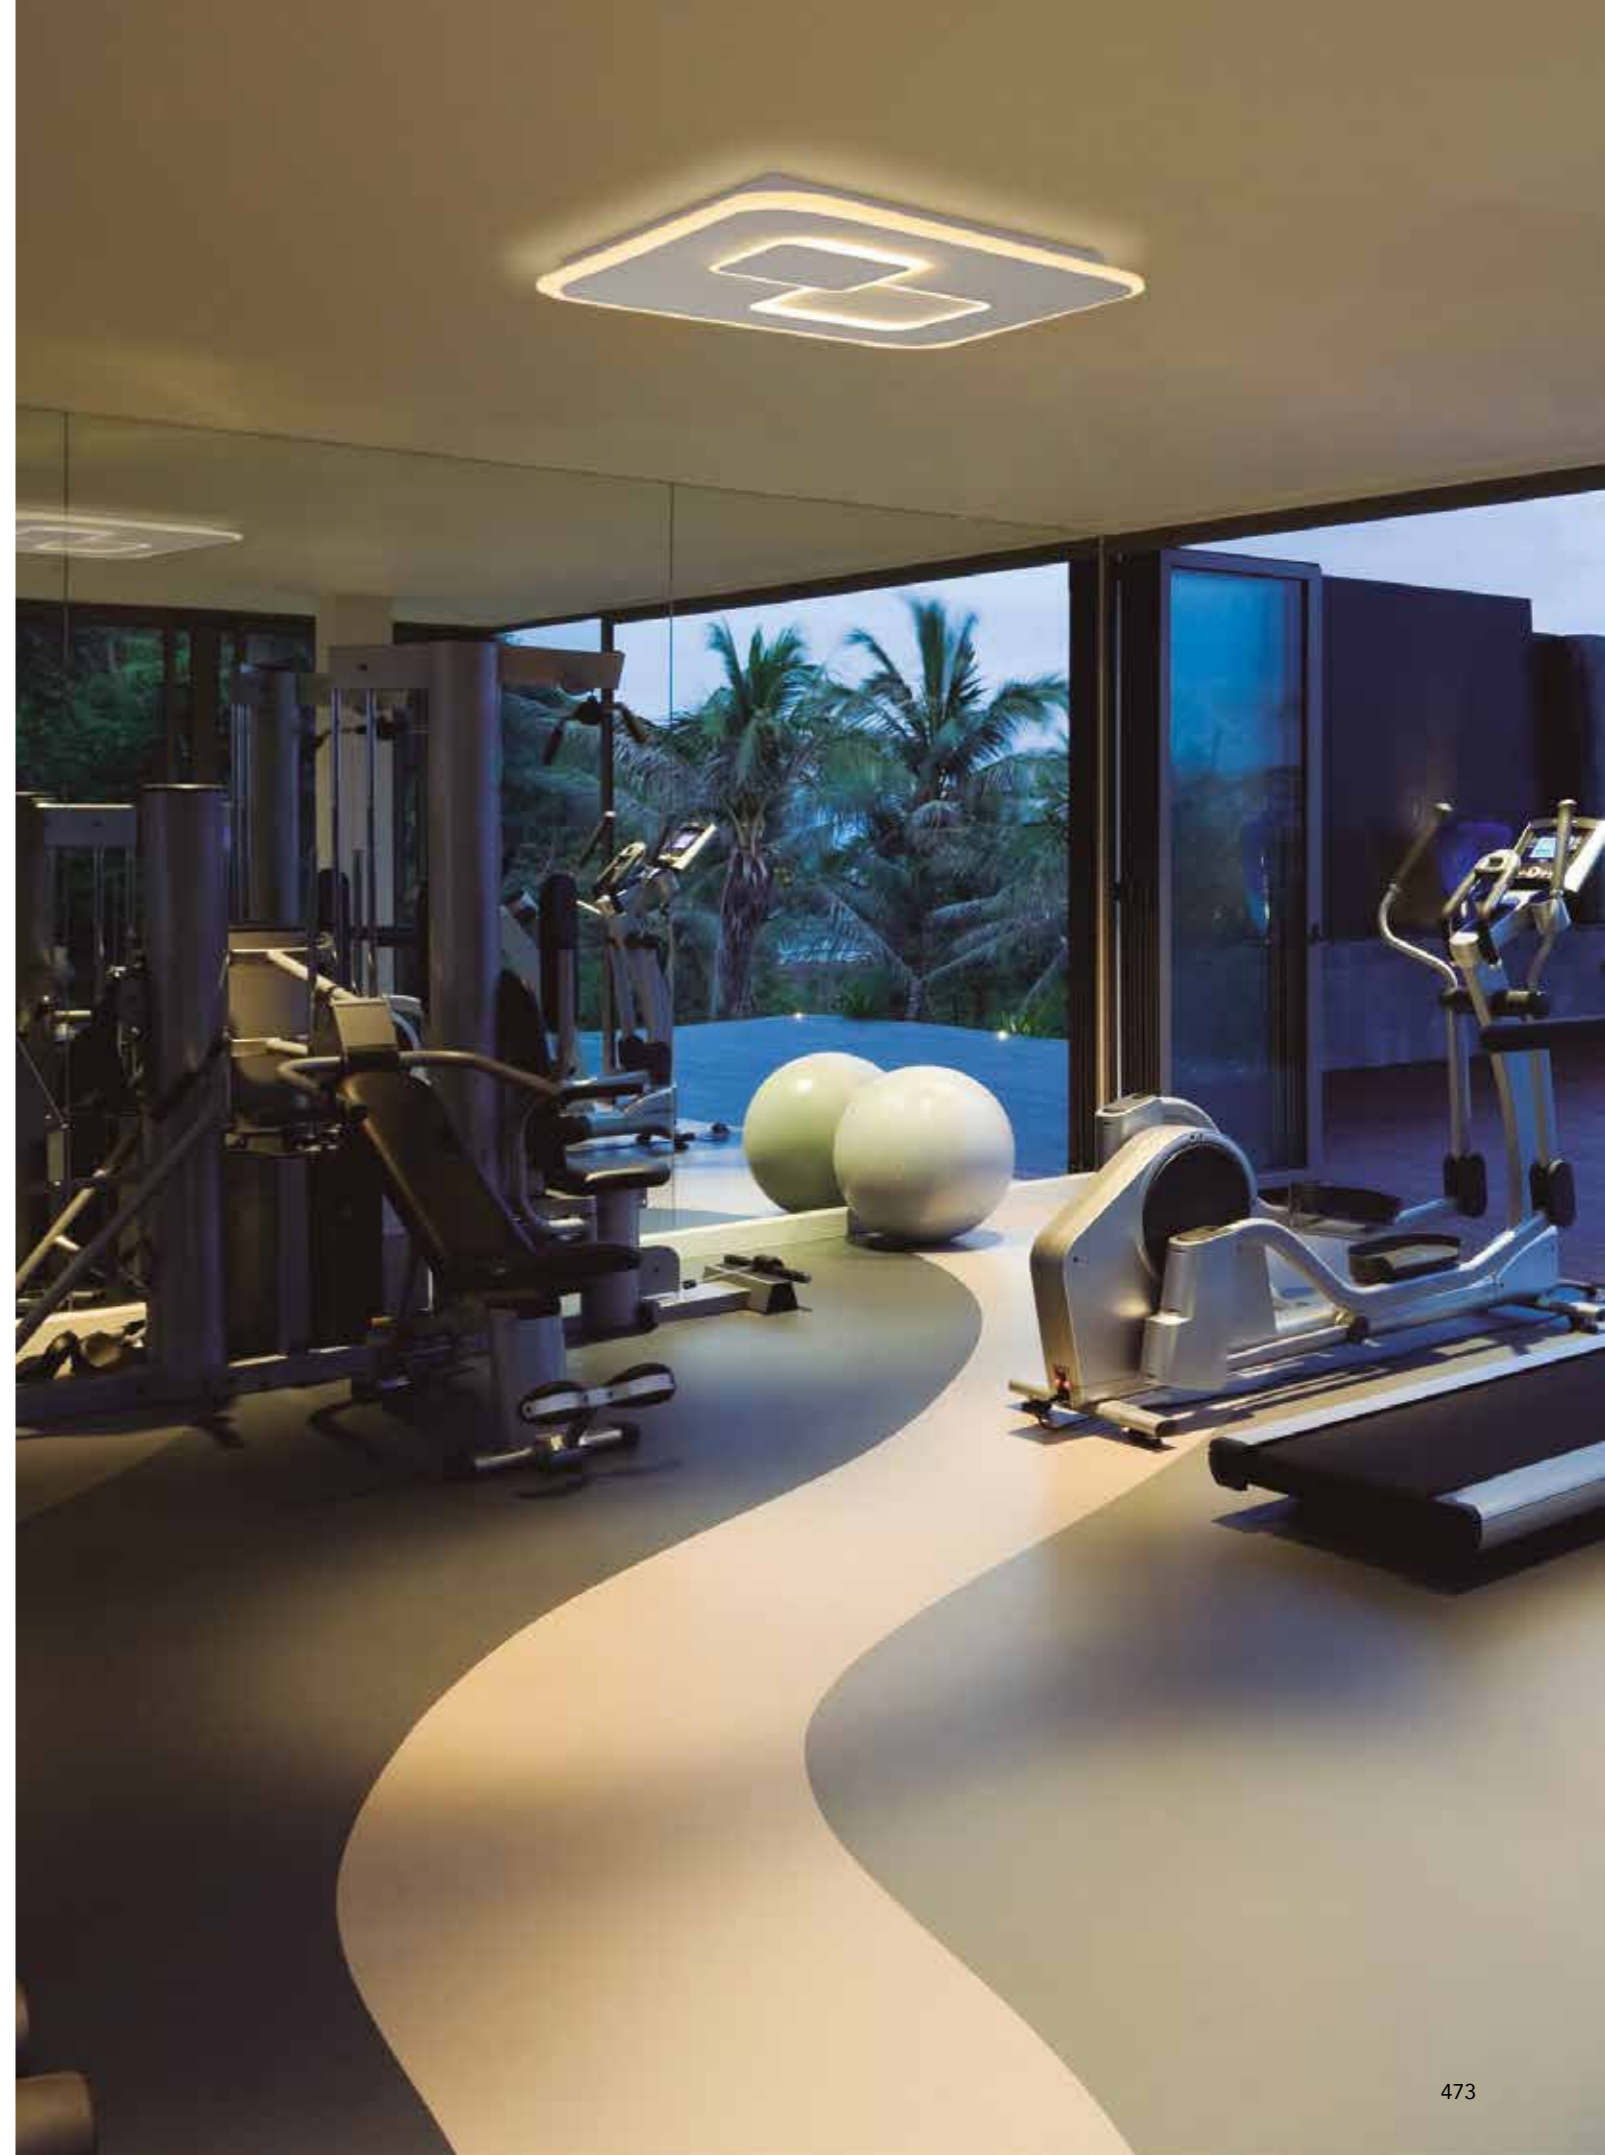

QUAD

6455 Blanco-White
LED 50W 3000K-6000K 3200lm

OFF

ON

Warm white
3000K

Natural
4000K

cool white
6000K

R00127

Metal/Acrílico-Metal/Acrylic 220-240V 50/60Hzz CRI ≥80 - R00127 Incluido