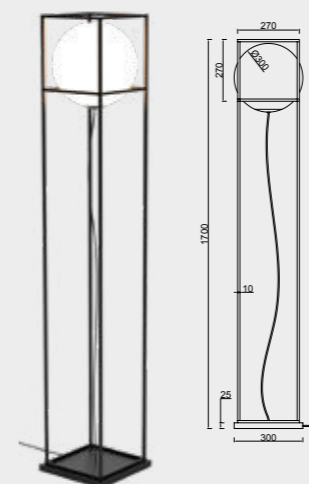

DESIGUAL

Registered N° 008635742-0007

Metal/Cristal-Metal/Glass 100-240V~ 50/60Hz CRI≥ 80 E27 máx.20W LED

Metal/Cristal-Metal/Glass 100-240V~ 50/60Hz CRI≥ 80 E27 máx.20W LED