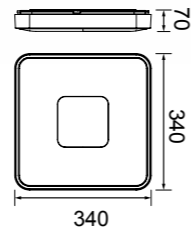

7918 Madera-Wood
LED 100W 2700K-5000K 4900lm

7917 Negro-Black
LED 100W 2700K-5000K 4900lm

7921 Madera-Wood
LED 80W 2700K-5000K 3900lm

7924 Madera-Wood
LED 56W 2700K-5000K 2500lm

7920 Negro-Black
LED 80W 2700K-5000K 3900lm