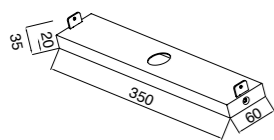

7676 Aplique +7714 Elevador
7676 Aplique

7674 Aplique +7713 Elevador
7676 Aplique
7676 Aplique

7674 Negro-Black
LED 49W 3000K 2740lm

7676 Negro-Black
LED 38,5W 3000K 2250lm

7678 Negro-Black
LED 21,5W 3000K 1130lm

7675 Negro-Black
LED 49W 3000K 2740lm
Dimmable Phase Cut

7677 Negro-Black
LED 38,5W 3000K 2250lm
Dimmable Phase Cut

7679 Negro-Black
LED 21,5W 3000K 1130lm
Dimmable Phase Cut

Accesorio elevador para hacer combinaciones
Lifting accessory for combinations

7713 Negro-Black

7714 Negro-Black

7715 Negro-Black

MODO DE USO