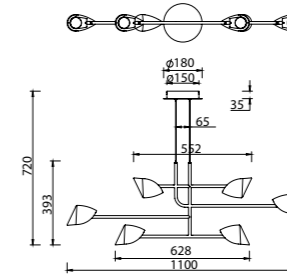

7584 Negro-Black
LED 8,5W 3000K 610lm

7587 Negro-Black
LED 8,5W 3000K 610lm

7578 Negro-Black
LED 61,5W 3000K 4000lm

7579 Negro-Black
LED 45W 3000K 3100lm

7580 Negro-Black
LED 44,5W 3000K 3100lm

7581 Negro-Black
LED 45W 3000K 3200lm