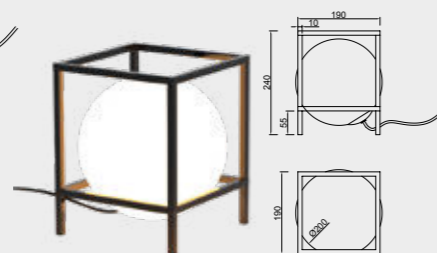

DESIGUAL

Registered N° 008635742-0007

Metal/Cristal-Metal/Glass 100-240V~ 50/60Hz CRI≥ 80 E27 máx.20W LED

Metal/Cristal-Metal/Glass 100-240V~ 50/60Hz CRI≥ 80 E27 máx.20W LED