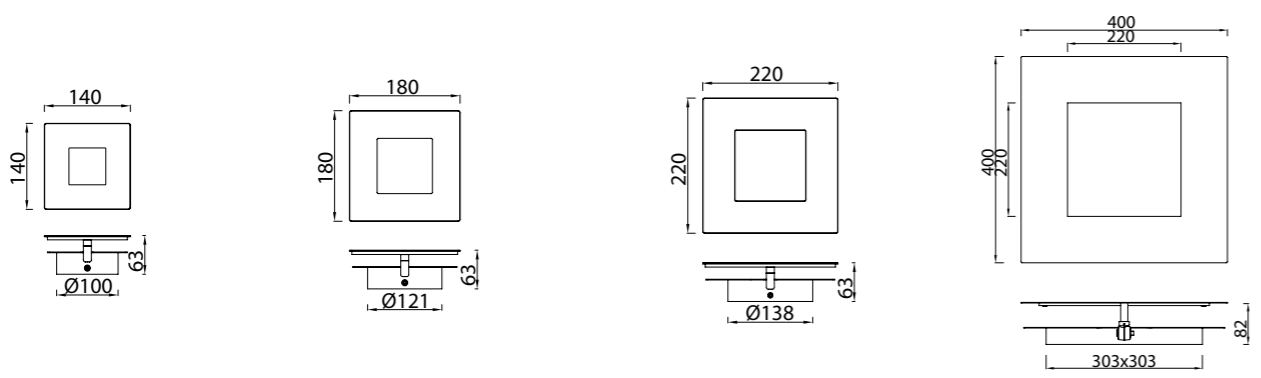

Aluminio-Aluminium 220-240V~ 50/60Hz CRI≥ 80

DALIA

DALIA

Aplique-Wall lamp

Aplique/Wall lamp

Blanco-White Blanco+Oro-White+Gold Negro+Oro-Black+Gold Corten+Oro-Corten+Gold

REFERENCE	K	LED WATT	LUMENS	FINISH	SIZES	MOTION-ROTATE
8110	3000K	12W	840lm	Blanco-White	140 x 140	
8111	3000K	12W	840lm	Blanco+Oro-White+Gold	140 x 140	
8112	3000K	12W	840lm	Negro+Oro-Black+Gold	140 x 140	
8113	3000K	12W	840lm	Corten+Oro-Corten+Gold	140 x 140	
8114	3000K	18W	1260lm	Blanco-White	180 x 180	
8115	3000K	18W	1260lm	Blanco+Oro-White+Gold	180 x 180	
8116	3000K	18W	1260lm	Negro+Oro-Black+Gold	180 x 180	
8117	3000K	18W	1260lm	Corten+Oro-Corten+Gold	180 x 180	
8118	3000K	24W	1680lm	Blanco-White	220 x 220	
8119	3000K	24W	1680lm	Blanco+Oro-White+Gold	220 x 220	
8120	3000K	24W	1680lm	Negro+Oro-Black+Gold	220 x 220	
8121	3000K	24W	1680lm	Corten+Oro-Corten+Gold	220 x 220	
8143	3000K	40W	2800lm	Blanco-White	400 x 400	
8144	3000K	40W	2800lm	Blanco+Oro-White+Gold	400 x 400	
8145	3000K	40W	2800lm	Negro+Oro-Black+Gold	400 x 400	
8146	3000K	40W	2800lm	Corten+Oro-Corten+Gold	400 x 400	