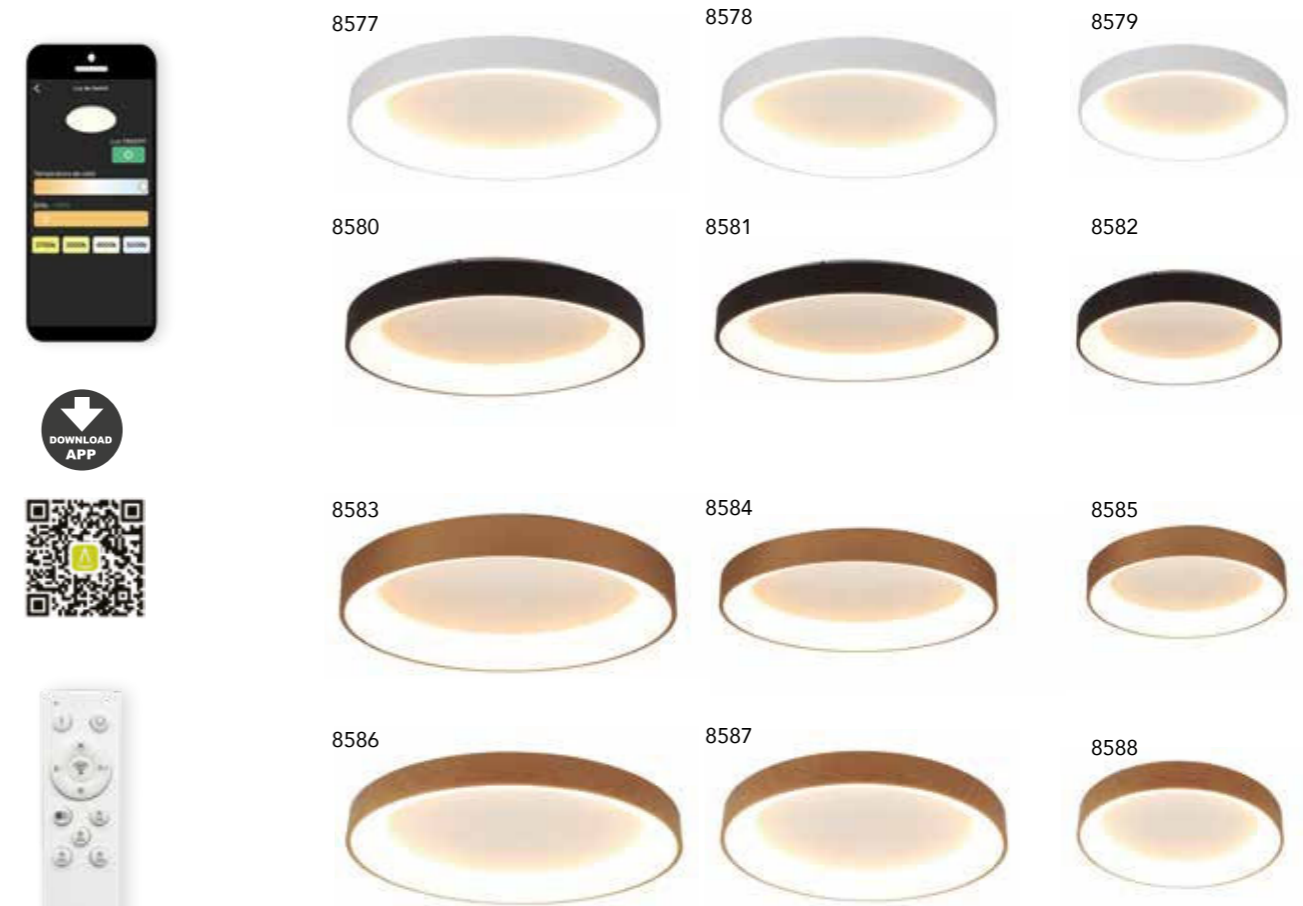

NISEKO II

REF	COLOR	LED	TEMP. COLOR	DIMMABLE	LÚMENES	(ø):	(h):	MANDO	APP
8638	Blanco-White	58W	2700K-5000K	▲	4700lm	ø780	95	R00135	x
8640	Negro-Black	58W	2700K-5000K	▲	4700lm	ø780	95	R00135	x
8642	Oro-Gold	58W	2700K-5000K	▲	4700lm	ø780	95	R00135	x
8644	Madera-Wood	58W	2700K-5000K	▲	4700lm	ø780	95	R00135	x
8637	Blanco-White	78W	2700K-5000K	▲	6200lm	ø900	95	R00135	x
8639	Negro-Black	78W	2700K-5000K	▲	6200lm	ø900	95	R00135	x
8641	Oro-Gold	78W	2700K-5000K	▲	6200lm	ø900	95	R00135	x
8643	Madera-Wood	78W	2700K-5000K	▲	6200lm	ø900	95	R00135	x

warm white 2700K
natural 4000K
cool white 5000K
Dimmable
Remote Control RF
ON / OFF 30,000
LED life / LED life 30,000 h
LED INCLUDED
5 años de garantía LED
IP20

REF	COLOR	LED	TEMP. COLOR	DIMMABLE	LÚMENES	(ø):	(h):	MANDO	APP
8579	Blanco-White	30W	2700K-5000K	▲	2250lm	ø380	95	R00129	MANTRA
8582	Negro-Black	30W	2700K-5000K	▲	2250lm	ø380	95	R00129	MANTRA
8585	Oro-Gold	30W	2700K-5000K	▲	2250lm	ø380	95	R00129	MANTRA
8588	Madera-Wood	30W	2700K-5000K	▲	2250lm	ø380	95	R00129	MANTRA
8578	Blanco-White	40W	2700K-5000K	▲	2950lm	ø500	95	R00129	MANTRA
8581	Negro-Black	40W	2700K-5000K	▲	2950lm	ø500	95	R00129	MANTRA
8584	Oro-Gold	40W	2700K-5000K	▲	2950lm	ø500	95	R00129	MANTRA
8587	Madera-Wood	40W	2700K-5000K	▲	2950lm	ø500	95	R00129	MANTRA
8577	Blanco-White	50W	2700K-5000K	▲	3760lm	ø650	95	R00129	MANTRA
8580	Negro-Black	50W	2700K-5000K	▲	3760lm	ø650	95	R00129	MANTRA
8583	Oro-Gold	50W	2700K-5000K	▲	3760lm	ø650	95	R00129	MANTRA
8586	Madera-Wood	50W	2700K-5000K	▲	3760lm	ø650	95	R00129	MANTRA

warm white 2700K
natural 4000K
cool white 5000K
Dimmable
Remote Control RF
ON / OFF 30,000
LED life / LED life 30,000 h
LED INCLUDED
5 años de garantía LED
IP20