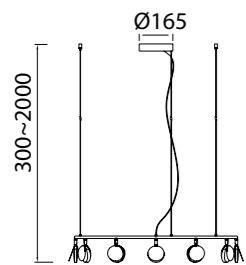

Lámpara-Pendant lamp

7261 Oro-Gold
LED 40W 3000K 2120lm

7262 Oro-Gold
LED 30W 3000K 1590lm

7357 Oro-Gold
LED 60W 3000K 3180lm

Metal-Metal 220-240V~ 50/60Hz CRI≥ 80

SHELL

7260 Oro-Gold
LED 50W 3000K 2650lm

7356 Oro-Gold
LED 70W 3000K 3710lm