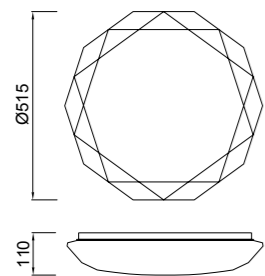

Metal/Acrílico-Metal/Acrylic 220-240V~ 50/60Hz

QUATRO II

Plafón-Ceiling lamp

6242 Blanco-White
LED 60W 3000K 3800lm

6241 Blanco-White
LED 45W 3000K 2800lm

6240 Blanco-White
LED 30W 3000K 1800lm

6245 Blanco-White
LED 60W 5000K 4000lm