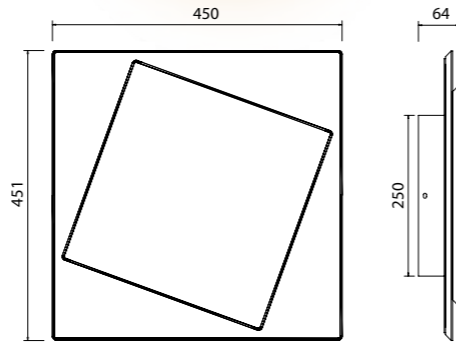

DAKLA

6426 Blanco-White
LED 18W 3000K 1090lm

6429 Blanco-White
LED 30W 3000K 1810lm