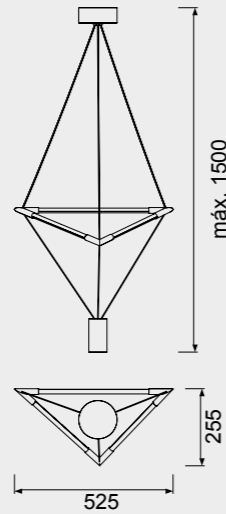

ELECTRA

by Mantra team

ELECTRA

8531 Negro/Cromo-Chrome/Black
LED 33W 3000K 2500lm

8533 Negro/Cromo-Chrome/Black
LED 21W 3000K 1600lm

MODO DE USO 

Aluminio/Acero-Aluminium/Steel 220-240V~ 50/60Hz CRI≥ 80

CALICE