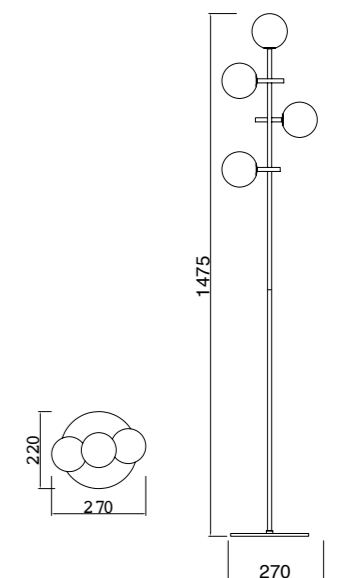

MODO DE USO

INCLUDED

INCLUDED