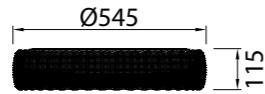

8107 Negro-Black
LED 16W 4000K 1400lm

Acrílico/Acrylic 220-240V~ 50/60Hz CRI≥ 80

Acrílico/Acrylic 220-240V~ 50/60Hz CRI≥ 80

KILIMANJARO

by José Ignacio Ballester

KILIMANJARO

Plafón-Ceiling lamp

8193 Ratan-Rattan
LED 50W 2700K-4000K-5000K 3800lm