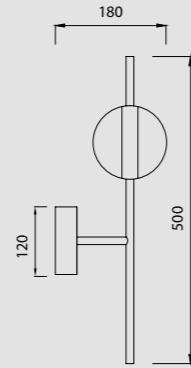

CUBA

7163 Oro/Negro-Gold/Black
LED 8W 3000K 600lm