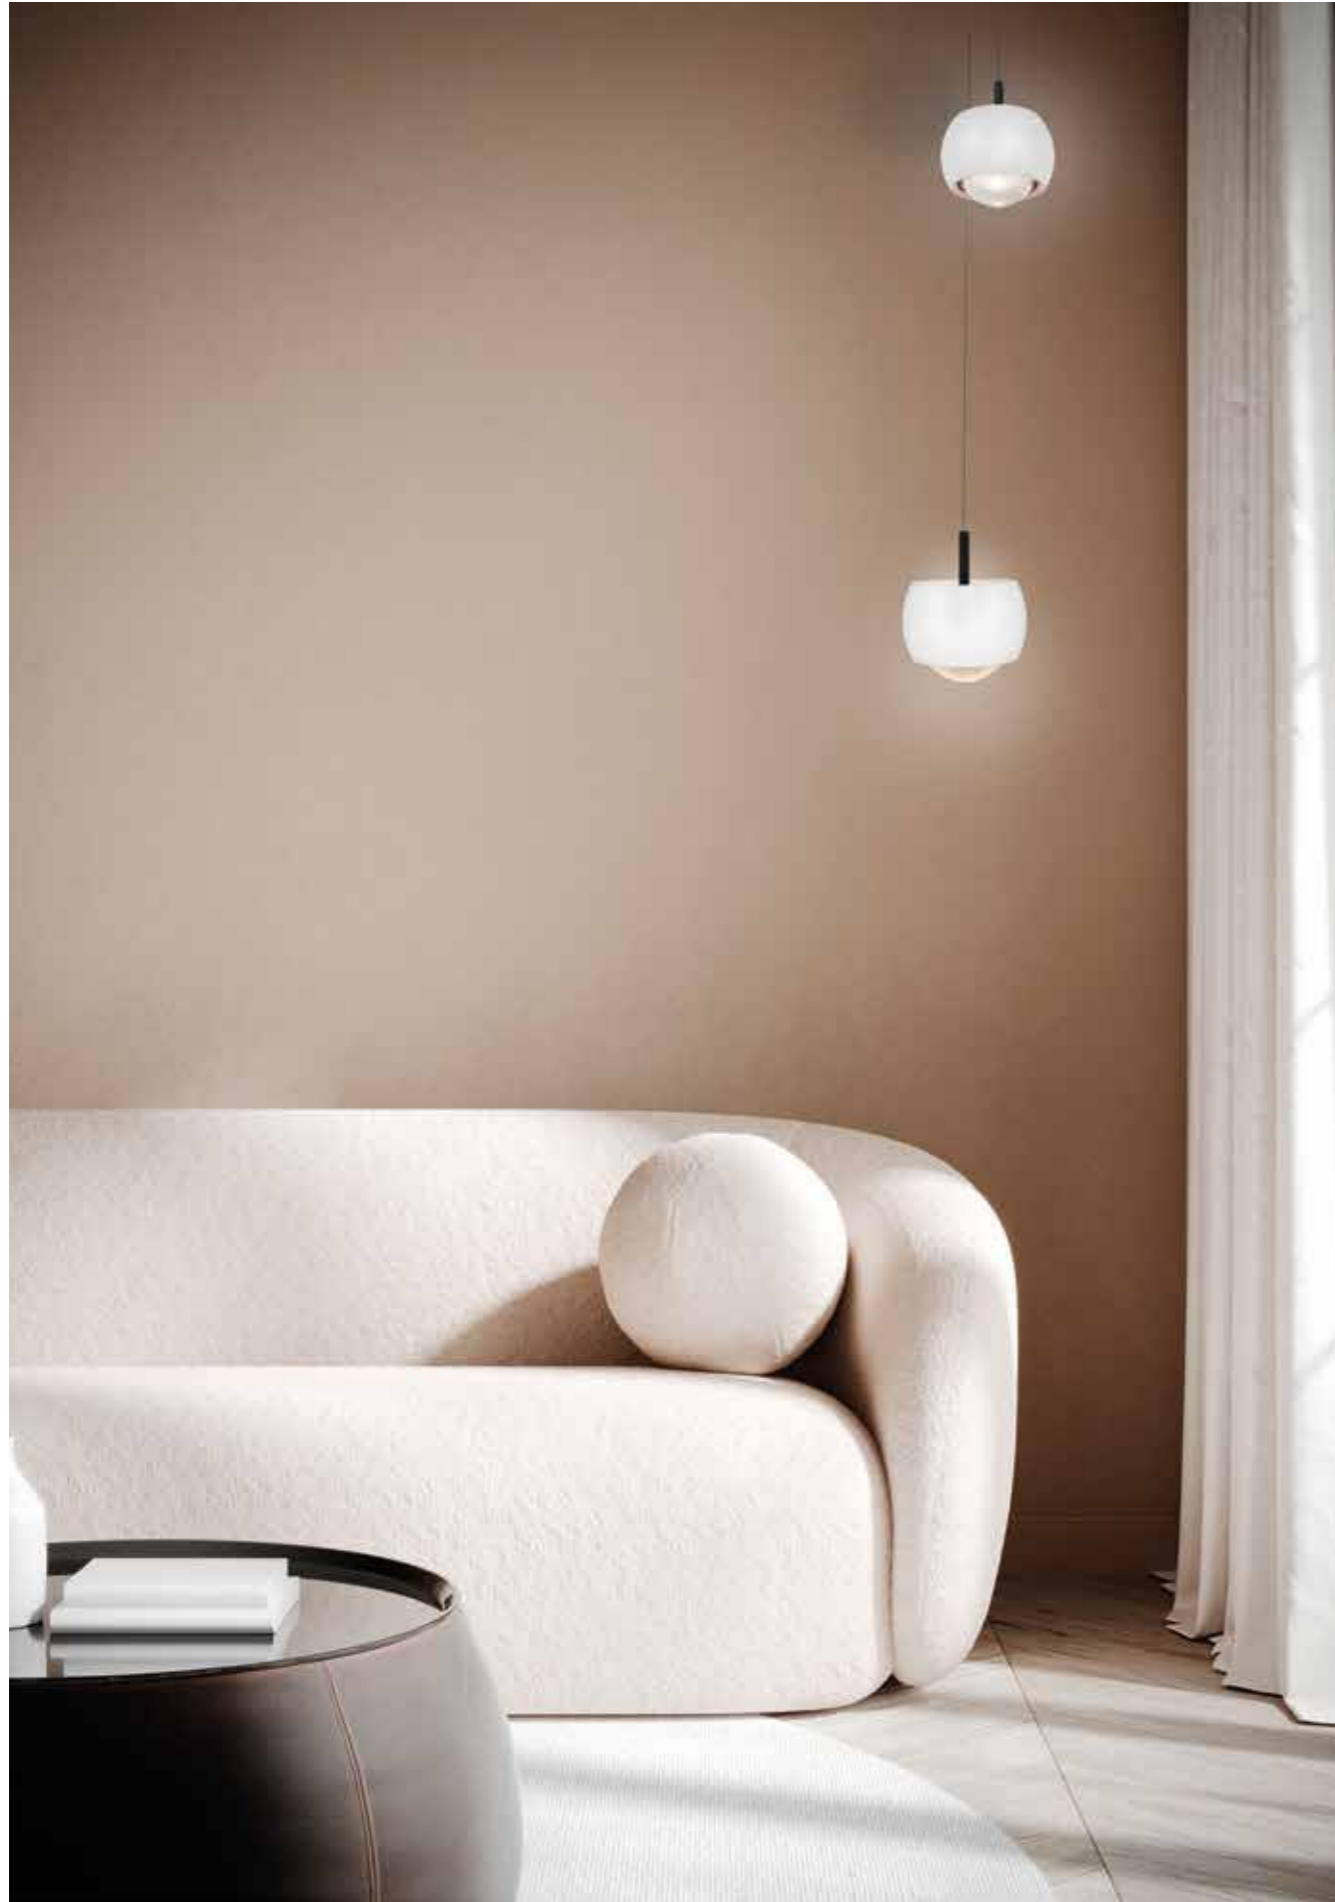

8408 Café-Coffee

8406 Negro-Black

ROLLER

ROLLER

ROLLER

8409 Naranja-Orange
LED 12W 3000K 450lm

8411 Café-Coffee
LED 12W 3000K 450lm

8412 Cromo negro-Black chrome
LED 12W 3000K 450lm