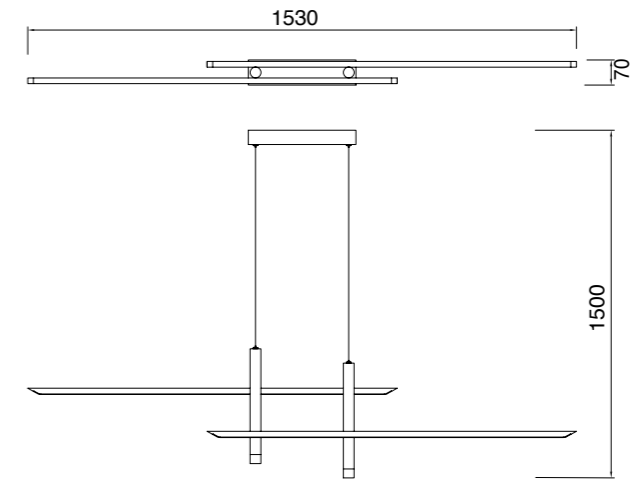

ESPARTA

7980 Blanco+Oro-White+Gold
LED 30W 3000K 1400lm

7981 Negro+Oro-Black+Gold
LED 30W 3000K 1400lm

7982 Blanco+Oro-White+Gold
LED 50W 3000K 2100lm

7983 Negro+Oro-Black+Gold
LED 50W 3000K 2100lm

Aluminio+Metal/Aluminum+Metal 220-240V~ 50/60Hz CRI≥ 80

Aluminio+Metal/Aluminum+Metal 220-240V~ 50/60Hz CRI≥ 80