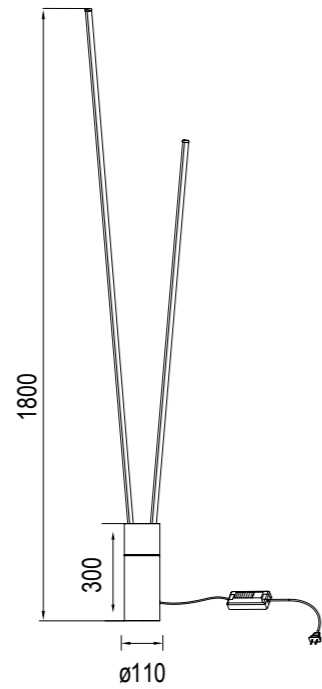

Acero/Steel 220-240V~ 50/60Hz CRI≥ 80

7347 Blanco-White
LED 60W 3000K 3600lm

Acero/Steel 220-240V~ 50/60Hz CRI≥ 80

VERTICAL

Pie de Salón-Floor lamp

7345 Blanco-White
LED 44W 3000K 2600lm

7346 Negro-Black
LED 44W 3000K 2600lm