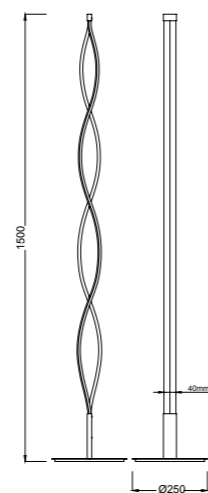

SÁHARA

4866 Plata cromo-Silver chrome
LED 28W 3000K 2200lm
Dimmable

4861 Plata cromo-Silver chrome
LED 20W 3000K 1470lm
Dimmable