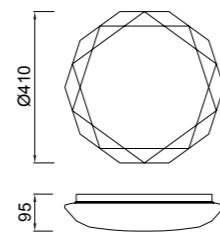

Metal/Acrílico-Metal/Acrylic 220-240V~ 50/60Hz

QUATRO II

Plafón-Ceiling lamp

6242 Blanco-White
LED 60W 3000K 3800lm

6241 Blanco-White
LED 45W 3000K 2800lm

6240 Blanco-White
LED 30W 3000K 1800lm

6245 Blanco-White
LED 60W 5000K 4000lm