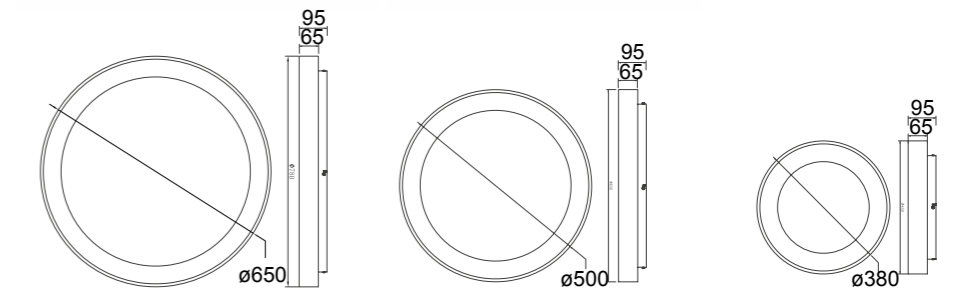

warm white 2700K
natural 4000K
cool white 5000K
Dimmable
Remote Control RF
ON / OFF 30,000
LED life / LED life 30,000 h
LED INCLUDED
5 años de garantía LED
IP20