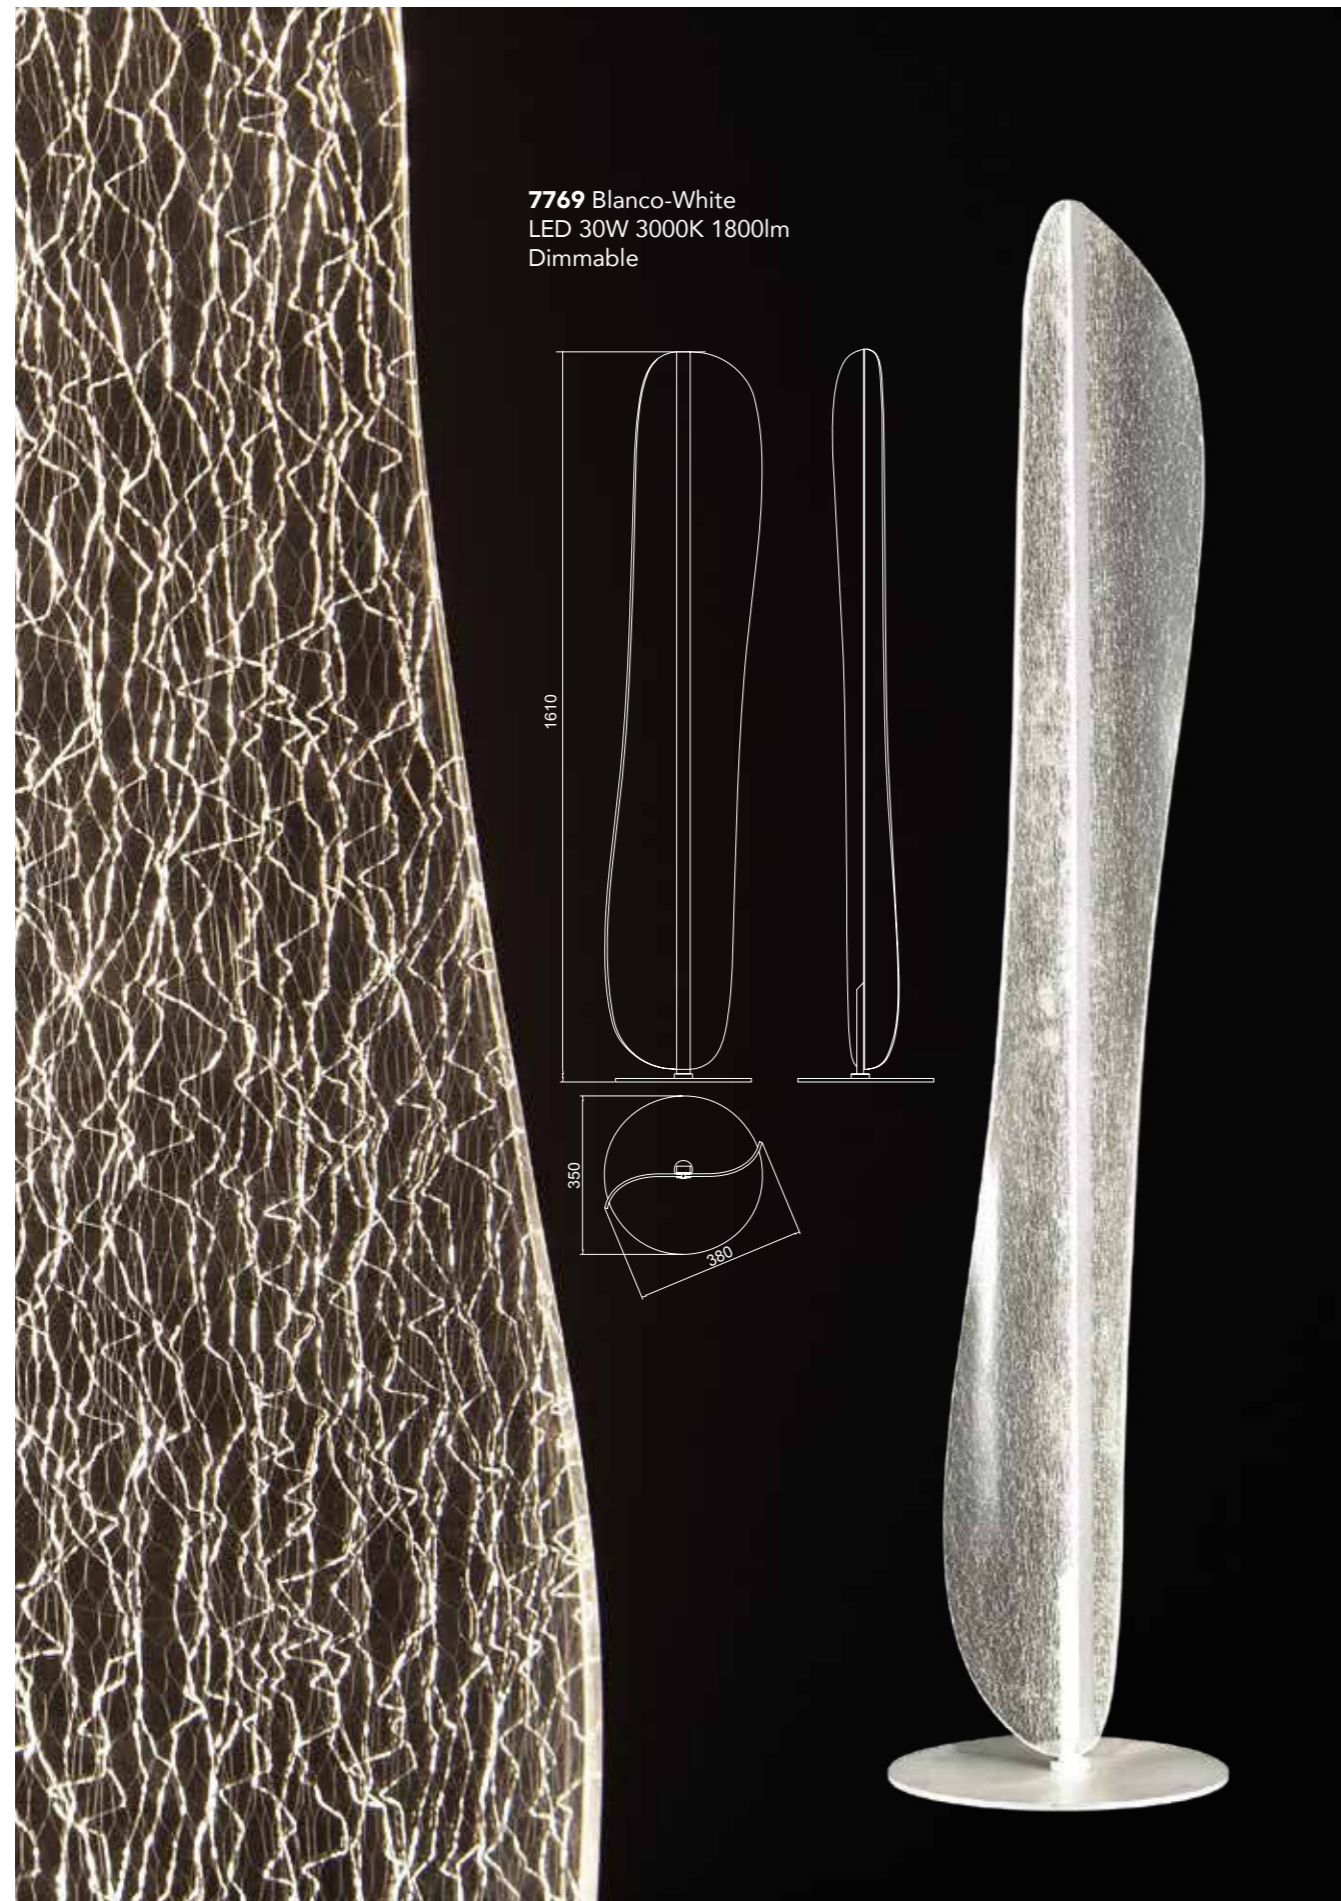

BIANCA

Metal/Acrílico-Metal/Acrylic 220-240V~ 50/60Hz CRI≥ 80