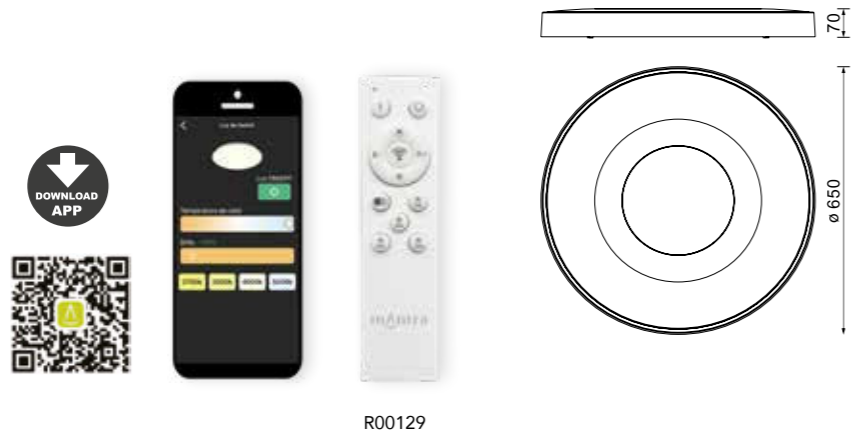

by Mantra Team

COIN

Plafón/Ceiling lamp

7560 Blanco-White
LED 100W 2700K-5000K 6000lm

7561 Negro-Black
LED 100W 2700K-5000K 6000lm

7562 Madera-Wood
LED 100W 2700K-5000K 6000lm

8036 Oro-Gold
LED 100W 2700K-5000K 6000lm