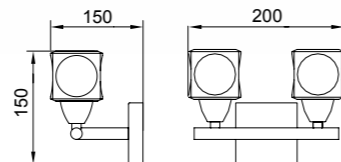

CUADRAX CRISTAL

● **0004030** Níquel satinado-Satin nickel
2LxG9 máx. 5W LED (incl)

● **0993** Cuero-Antique brass
2Lx G9 máx. 5W LED (incl)

● **0004029** Níquel satinado-Satin nickel
1Lx G9 máx. 5W LED (incl)

● **0992** Cuero-Antique brass
1Lx G9 máx. 5W LED (incl)