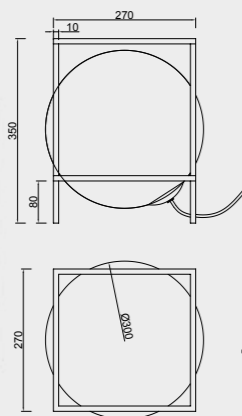

7611 Negro-Black
1LxE27 (no incl)