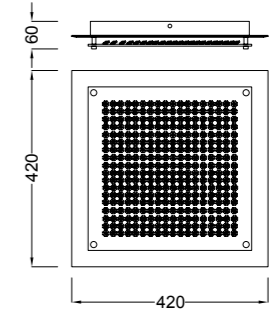

4582 Cromo-Chrome
LED 21W 4000K 2100lm