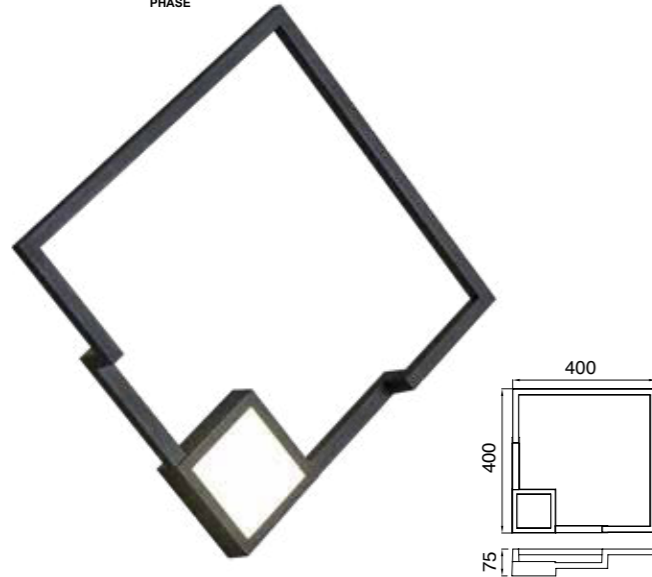

BOUTIQUE

by Santiago Sevillano Studio

BOUTIQUE

Aplique-Wall lamp

7680 Negro-Black
LED 25W 3000K 1370lm

7681 Negro-Black
LED 25W 3000K 1370lm
Dimmable Phase Cut

7682 Negro-Black
LED 17,5W 3000K 1150lm

7683 Negro-Black
LED 17,5W 3000K 1150lm
Dimmable Phase Cut