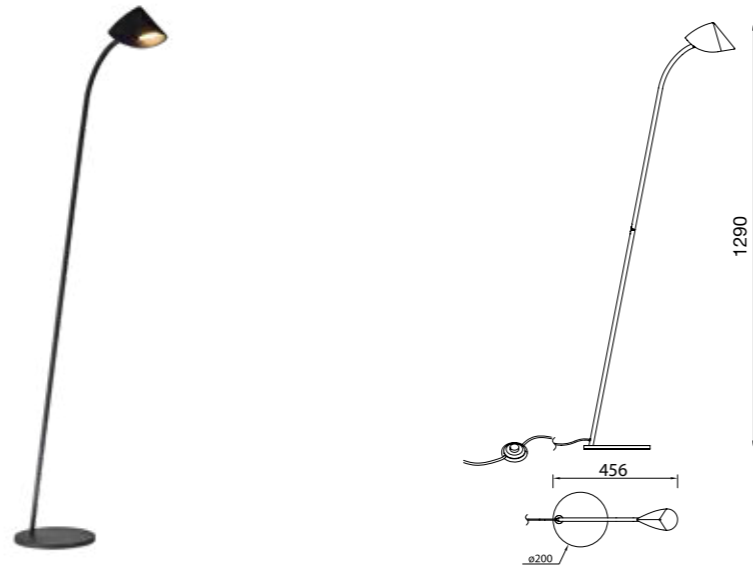

8509 Blanco-White
LED 24W 3000K-6000K 1800lm

R00127

CAPUCCINA

by José Ignacio Ballester

CAPUCCINA

CAPUCCINA

CAPUCCINA

7585 Negro-Black
LED 8,5W 3000K 600lm