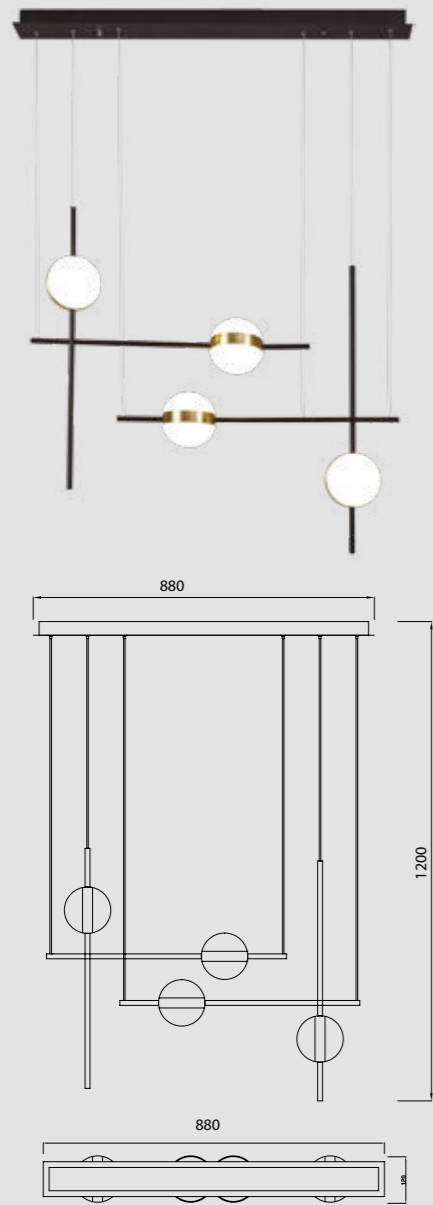

7196 Blanco-White
LED 24W 3000K 900lm

7146 Negro-Black
LED 24W 3000K 900lm

Aluminio/Silicona/Metal-Aluminium/Silicone/Metal 220-240V~ 50/60Hz CRI≥ 80

CUBA

7160 Oro/Negro-Gold/Black
LED 32W 3000K 2400lm

7161 Oro/Negro-Gold/Black
LED 32W 3000K 2400lm