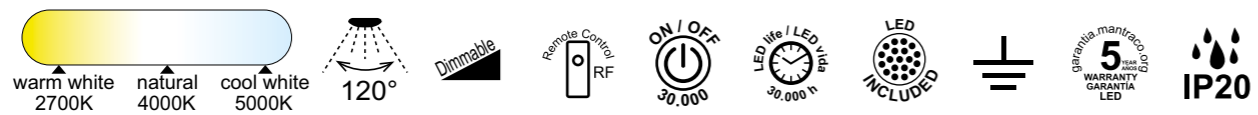

Metal/Acrílico/ABS-Metal/Acrylic/ABS 220-240V~ 50/60Hz CRI≥ 80 R00129 Incluido