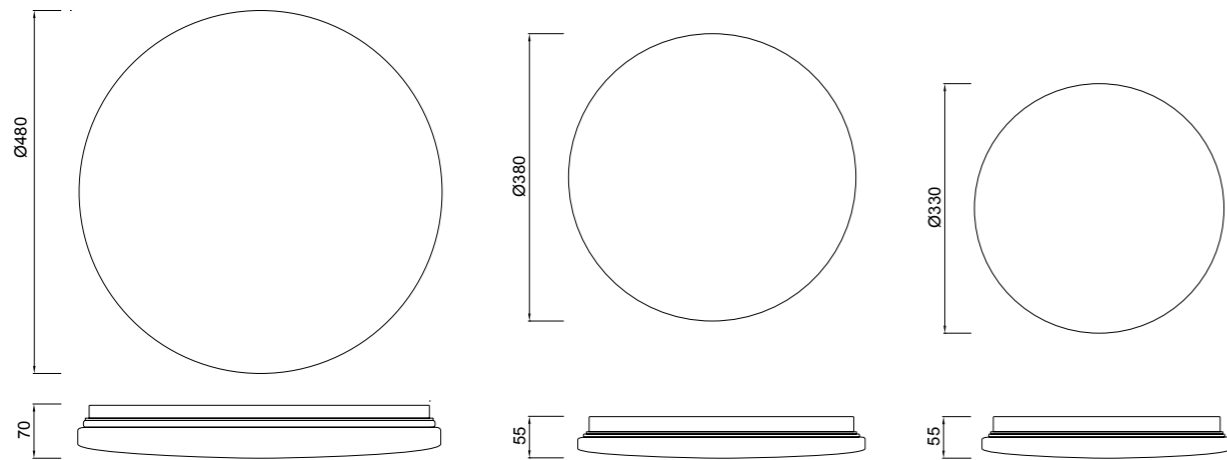

5941 Blanco-White
LED 50W 5000K 3800lm

5943 Blanco-White
LED 36W 5000K 2450lm

5945 Blanco-White
LED 24W 5000K 1700lm

ZERO E27

5410 Blanco-White
5L x E27 máx. 20W (no incl)

5411 Blanco-White
3L x E27 máx. 20W (no incl)