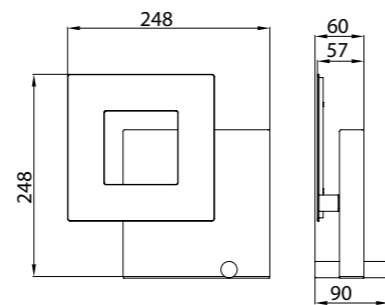

8520

Oro+Negro+Mármol
Gold+Black+Marble
LED 18W 3000K 1260lm