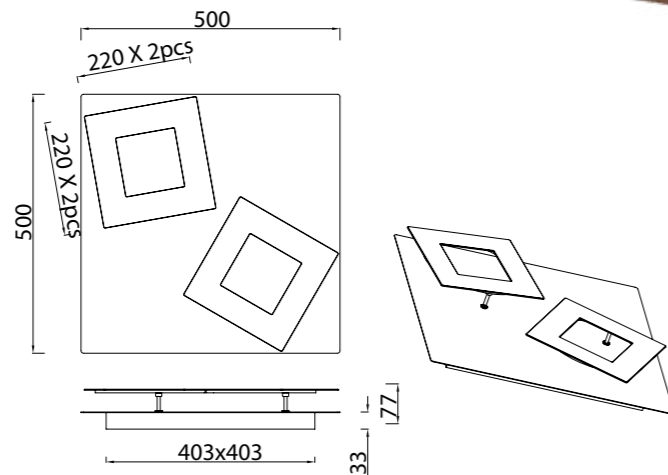

Aluminio-Aluminium 220-240V~ 50/60Hz CRI≥ 80

DALIA

DALIA

Aplique-Wall lamp

Aplique/Wall lamp

Blanco-White Blanco+Oro-White+Gold Negro+Oro-Black+Gold Corten+Oro-Corten+Gold

REFERENCE	K	LED WATT	LUMENS	FINISH	SIZES	MOTION-ROTATE
8110	3000K	12W	840lm	Blanco-White	140 x 140	
8111	3000K	12W	840lm	Blanco+Oro-White+Gold	140 x 140	
8112	3000K	12W	840lm	Negro+Oro-Black+Gold	140 x 140	
8113	3000K	12W	840lm	Corten+Oro-Corten+Gold	140 x 140	
8114	3000K	18W	1260lm	Blanco-White	180 x 180	
8115	3000K	18W	1260lm	Blanco+Oro-White+Gold	180 x 180	
8116	3000K	18W	1260lm	Negro+Oro-Black+Gold	180 x 180	
8117	3000K	18W	1260lm	Corten+Oro-Corten+Gold	180 x 180	
8118	3000K	24W	1680lm	Blanco-White	220 x 220	
8119	3000K	24W	1680lm	Blanco+Oro-White+Gold	220 x 220	
8120	3000K	24W	1680lm	Negro+Oro-Black+Gold	220 x 220	
8121	3000K	24W	1680lm	Corten+Oro-Corten+Gold	220 x 220	
8143	3000K	40W	2800lm	Blanco-White	400 x 400	
8144	3000K	40W	2800lm	Blanco+Oro-White+Gold	400 x 400	
8145	3000K	40W	2800lm	Negro+Oro-Black+Gold	400 x 400	
8146	3000K	40W	2800lm	Corten+Oro-Corten+Gold	400 x 400	