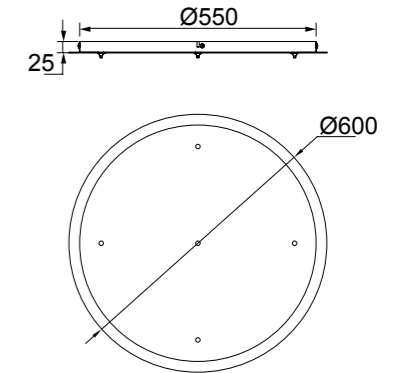

FLORÓN TECHO 5L - CEILING CUP 5L

- **8262**
  Blanco-White
- **8272**
  Cromo-Chrome
- **8267**
  Oro-Gold
- **8516**
  Negro-Black