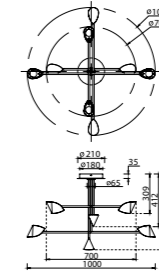

7578 Negro-Black
LED 61,5W 3000K 4000lm