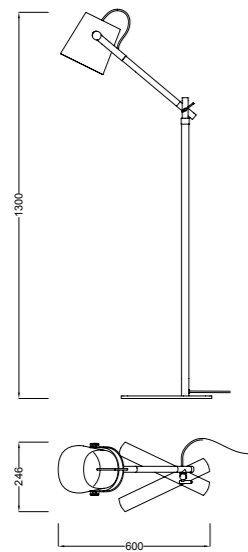

NÓRDICA II

4920
Blanco madera /Pantalla blanca
White wood/White shade
1x E27 máx.20W LED (no incl)

NOT INCLUDED ON/OFF 3 YEAR WARRANTY GARANTIA IP20

Tela/Madera/Acero-Fabric/Wood/Steel 100-240V~ 50/60Hz