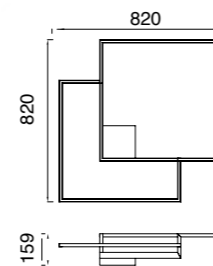

7660 Blanco-White
LED 42,5W 3000K 2450lm

7684 Blanco-White
LED 79W 3000K 4250lm

7661 Blanco-White
LED 42,5W 3000K 2450lm
Dimmable Phase Cut

7685 Blanco-White
LED 79W 3000K 4250lm
Dimmable Phase Cut