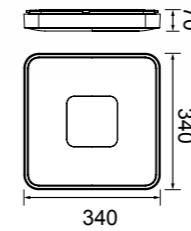

7922 Blanco-White
LED 56W 2700K-5000K 2500lm