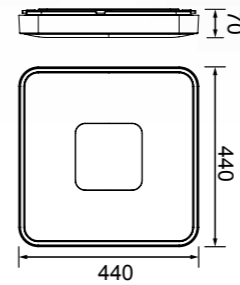

7918 Madera-Wood
LED 100W 2700K-5000K 4900lm

7917 Negro-Black
LED 100W 2700K-5000K 4900lm

7921 Madera-Wood
LED 80W 2700K-5000K 3900lm

7924 Madera-Wood
LED 56W 2700K-5000K 2500lm

7920 Negro-Black
LED 80W 2700K-5000K 3900lm