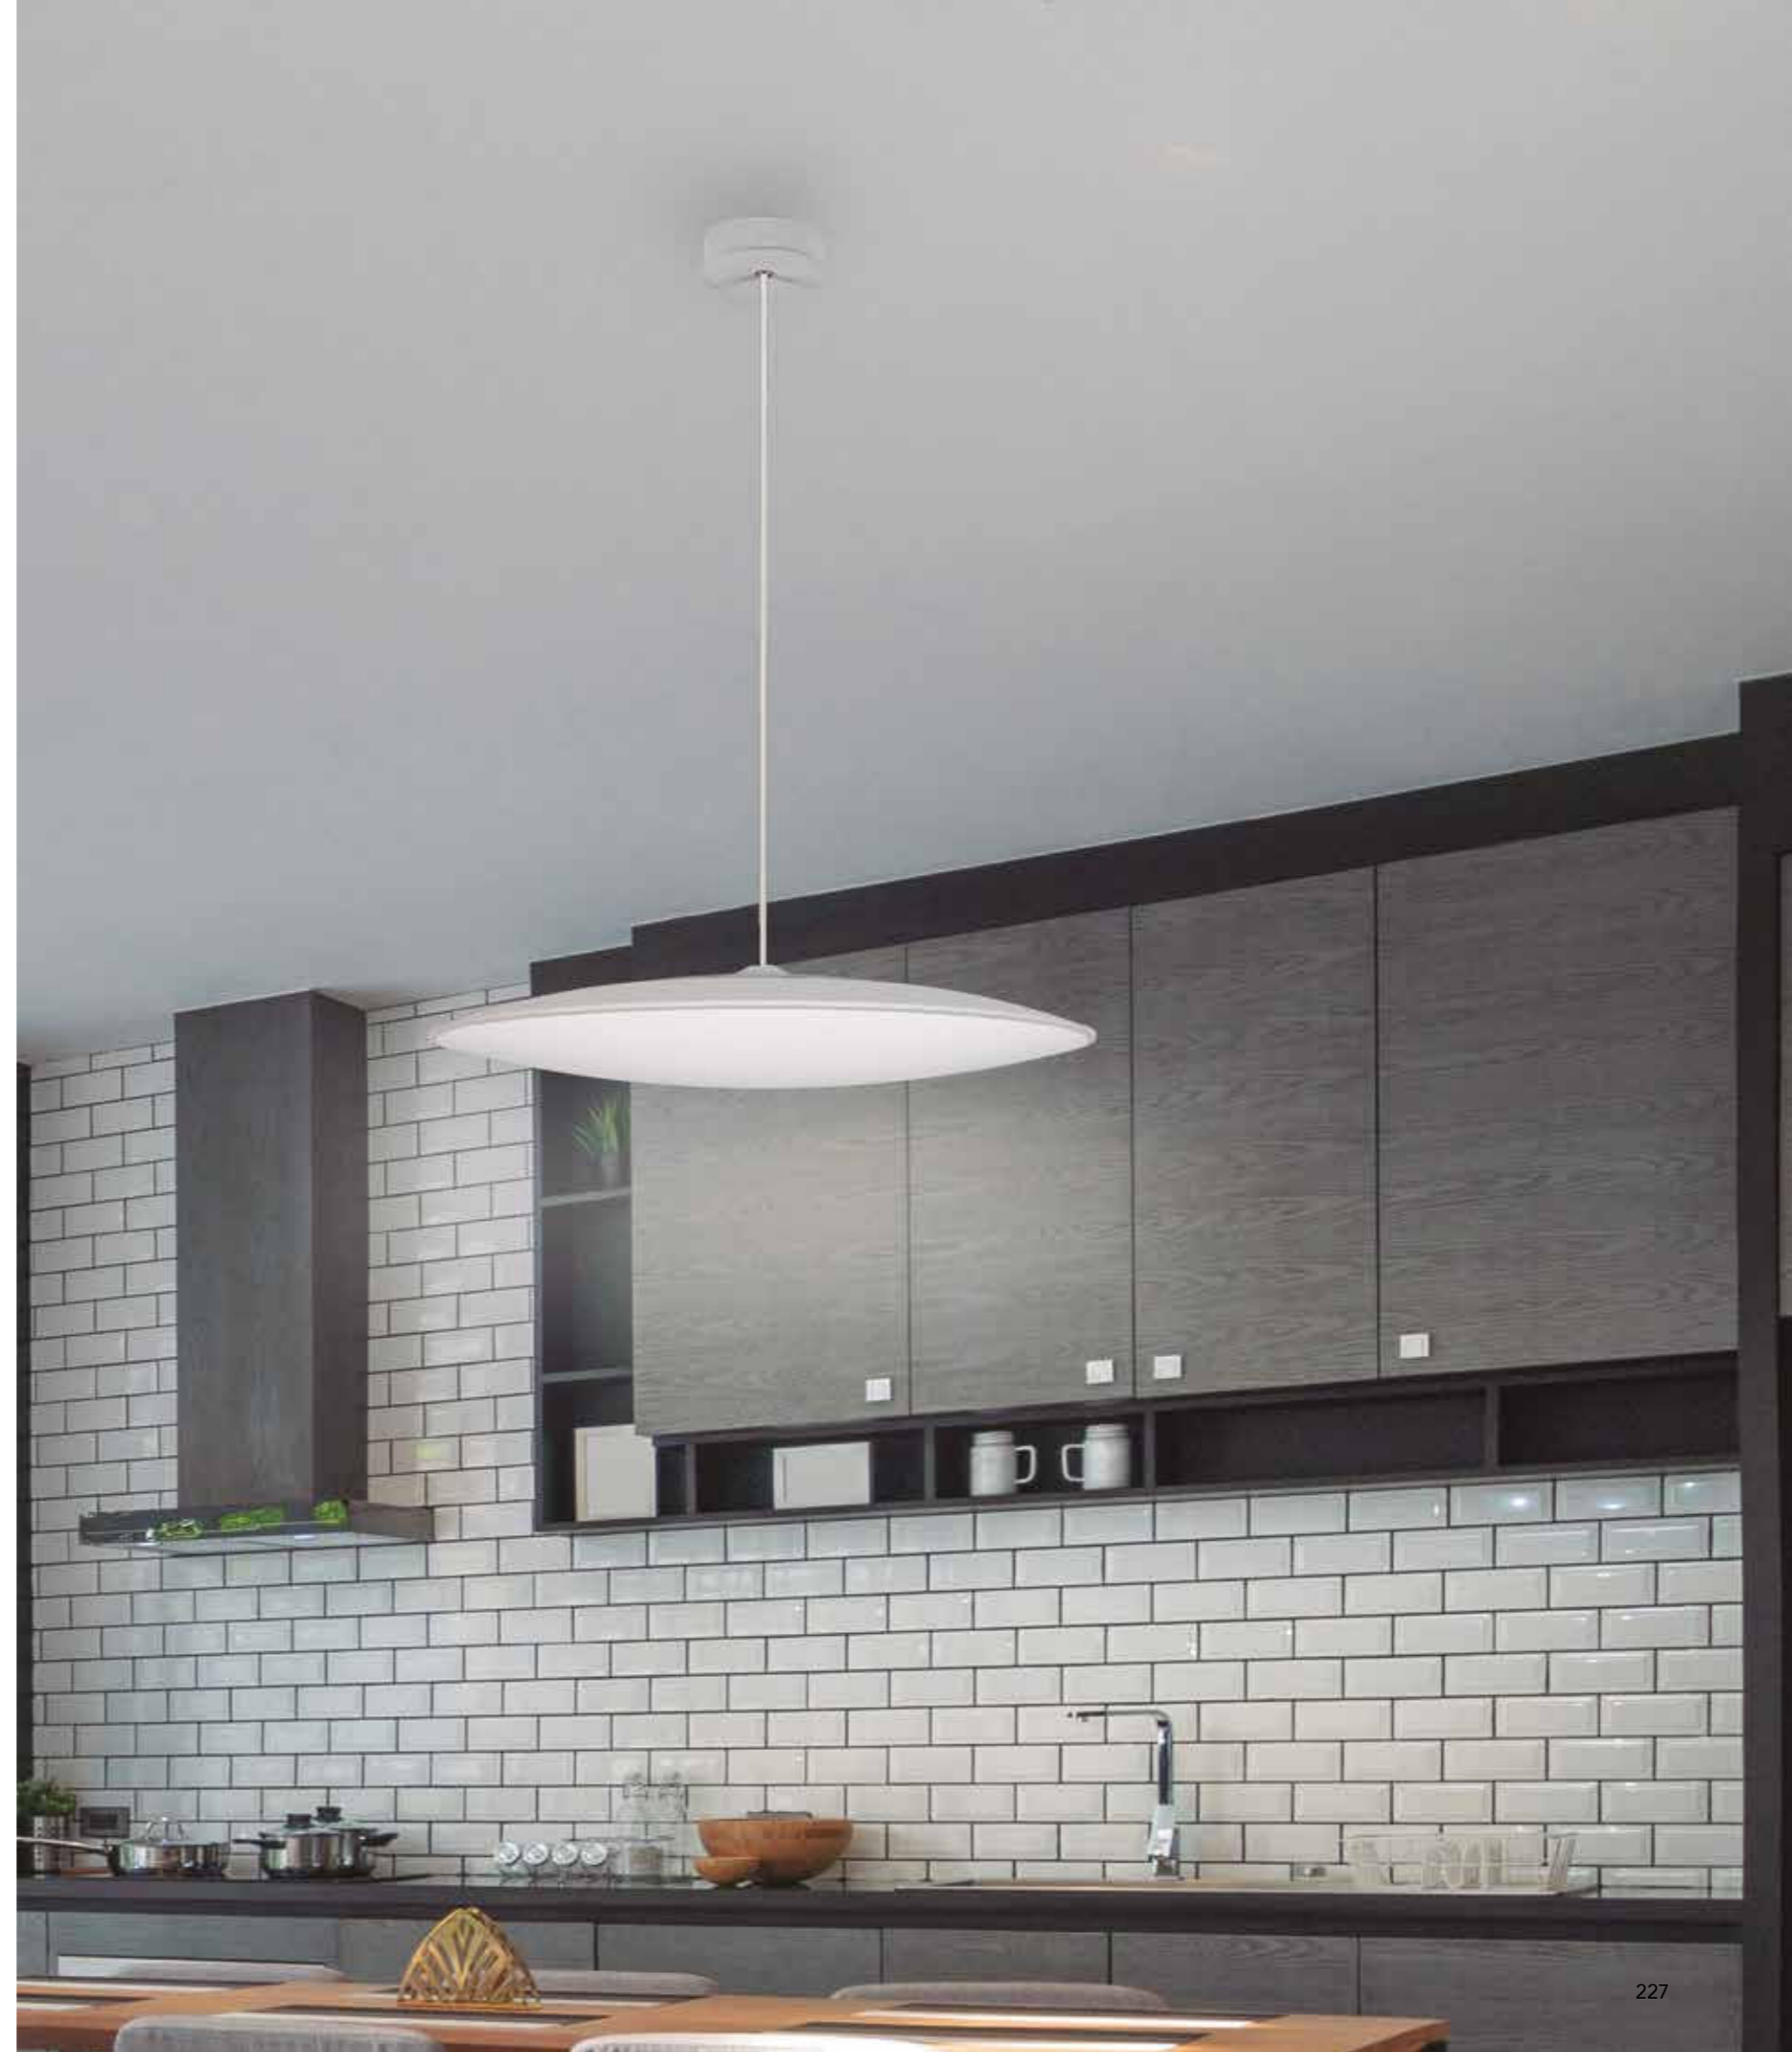

7977 Blanco-White
LED 50W 4000K 4250lm

7976 Blanco-White
LED 50W 5000K 4300lm

MODO DE USO

Acrílico/Acrylic 220-240V~ 50/60Hz CRI≥ 80

SLIM

by Mantra Team

SLIM

8100 Blanco-White
LED 50W 3000K 4150lm