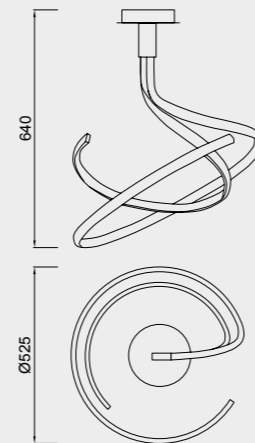

4998 Plata cromo-Silver chrome
LED 50W 3000K 4000lm
220/240V
Dimmable Phase Cut

4981 Plata cromo-Silver chrome
LED 50W 3000K 4000lm
100/240V

4995 Plata cromo-Silver chrome
LED 40W 3000K 3200lm
220/240V
Dimmable Phase Cut

5826 Forja-Brown oxide
LED 40W 2800K 3200lm
220/240V
Dimmable Phase Cut

4980 Plata cromo-Silver chrome
LED 40W 3000K 3200lm
100/240V

5360 Forja-Brown oxide
LED 40W 2800K 3200lm
100/240V

Aluminio/Acrílico/Acero-Aluminium/Acrylic/Steel 220-240V~ 50/60Hz CRI≥ 80