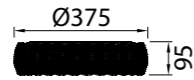

8195 Ratan-Rattan
LED 24W 2700K-4000K-5000K 1700lm

MODO DE USO