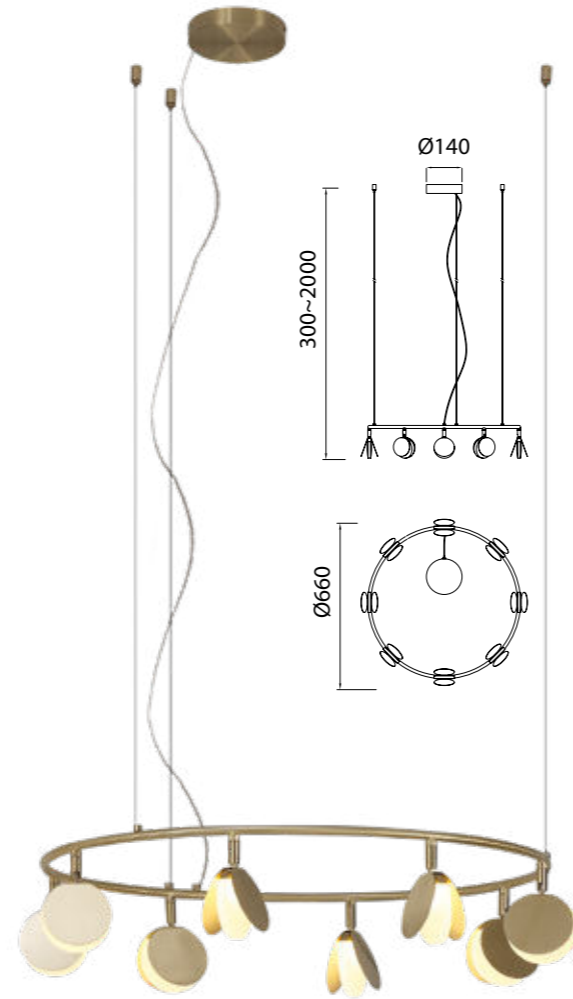

7234 Negro-Black
LED 30W 3000K 2250lm

7235 Oro-Gold
LED 30W 3000K 2250lm

SHELL

by Kuzurman Polina

SHELL

7355 Oro-Gold
LED 120W 3000K 6360lm

Metal-Metal 220-240V~ 50/60Hz CRI≥ 80

SHELL

Lámpara-Pendant lamp

7261 Oro-Gold
LED 40W 3000K 2120lm

7262 Oro-Gold
LED 30W 3000K 1590lm

7357 Oro-Gold
LED 60W 3000K 3180lm

Metal-Metal 220-240V~ 50/60Hz CRI≥ 80

SHELL

7260 Oro-Gold
LED 50W 3000K 2650lm

7356 Oro-Gold
LED 70W 3000K 3710lm