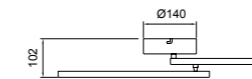

7234 Negro-Black
LED 30W 3000K 2250lm

7235 Oro-Gold
LED 30W 3000K 2250lm

SHELL

by Kuzurman Polina

SHELL

7355 Oro-Gold
LED 120W 3000K 6360lm

Metal-Metal 220-240V~ 50/60Hz CRI≥ 80

SHELL