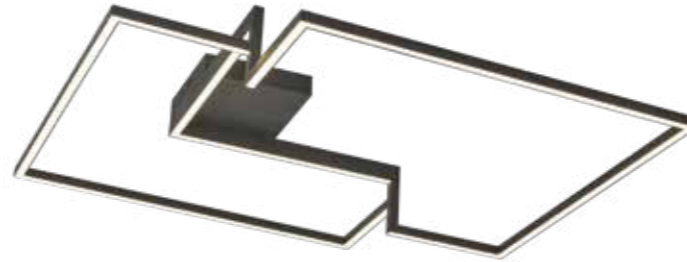

Plafón-Ceiling lamp

7672 Negro-Black
LED 42,5W 3000K 2450lm

7686 Negro-Black
LED 79W 3000K 4250lm

7673 Negro-Black
LED 42,5W 3000K 2450lm
Dimmable Phase Cut

7687 Negro-Black
LED 79W 3000K 4250lm
Dimmable Phase Cut