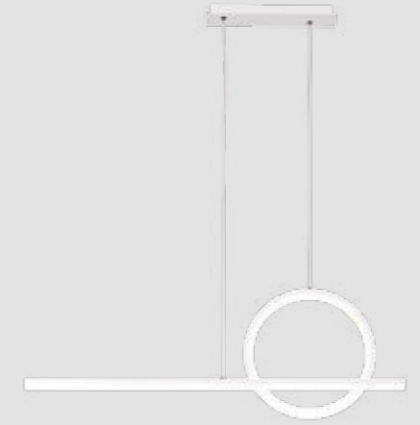

7190 Blanco-White
LED 50W 3000K 4000lm

7140 Negro-Black
LED 50W 3000K 4000lm

7142 Negro-Black
LED 30W 3000K 2400lm

7192 Blanco-White
LED 30W 3000K 2400lm

7191 Blanco-White
LED 48W 3000K 3840lm

7141 Negro-Black
LED 48W 3000K 3840lm