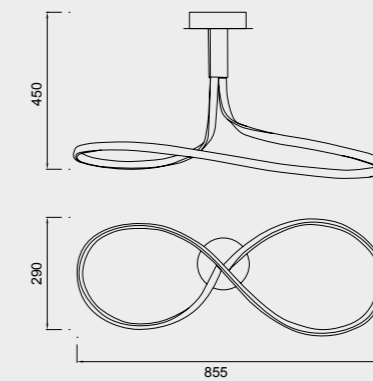

4998 Plata cromo-Silver chrome
LED 50W 3000K 4000lm
220/240V
Dimmable Phase Cut

4981 Plata cromo-Silver chrome
LED 50W 3000K 4000lm
100/240V

4995 Plata cromo-Silver chrome
LED 40W 3000K 3200lm
220/240V
Dimmable Phase Cut

5826 Forja-Brown oxide
LED 40W 2800K 3200lm
220/240V
Dimmable Phase Cut

4980 Plata cromo-Silver chrome
LED 40W 3000K 3200lm
100/240V

5360 Forja-Brown oxide
LED 40W 2800K 3200lm
100/240V

Aluminio/Acrílico/Acero-Aluminium/Acrylic/Steel 220-240V~ 50/60Hz CRI≥ 80