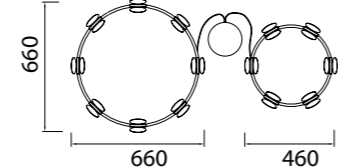

7356 Oro-Gold
LED 70W 3000K 3710lm

Metal-Metal 220-240V~ 50/60Hz CRI≥ 80