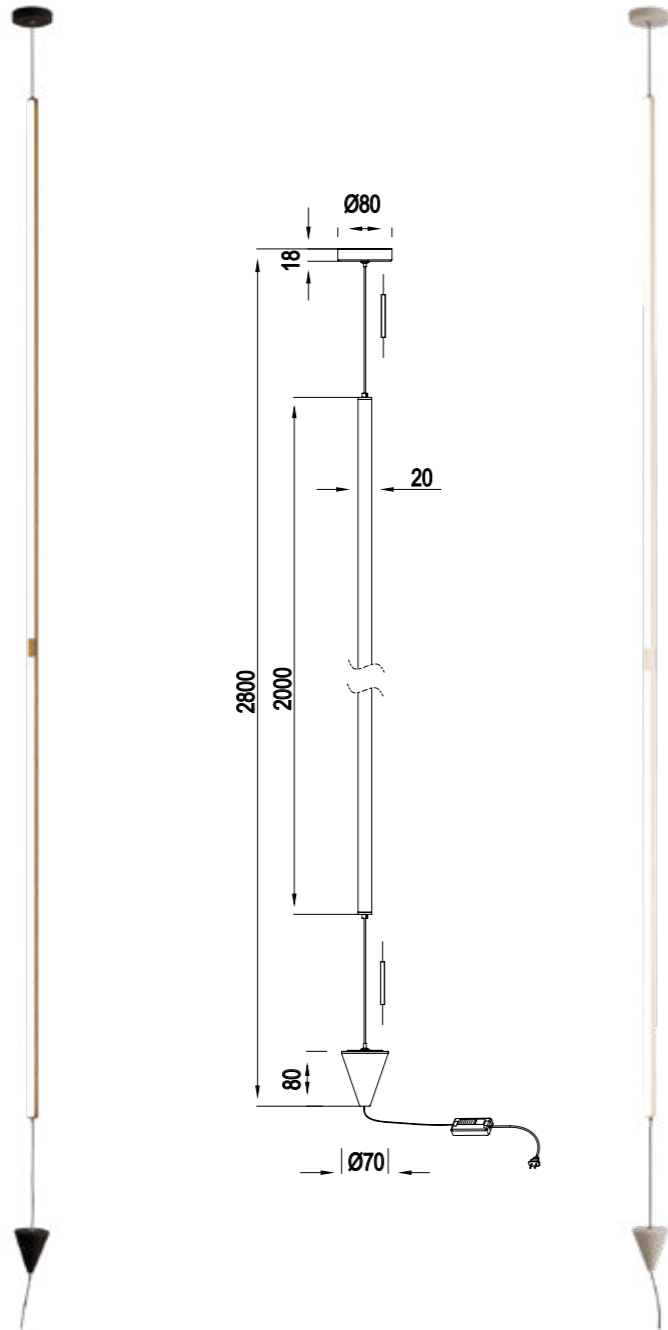

VERTICAL

Pie de Salón-Floor lamp

7352 Negro-Black
LED 36W 3000K 2160lm

7351 Blanco-White
LED 36W 3000K 2160lm