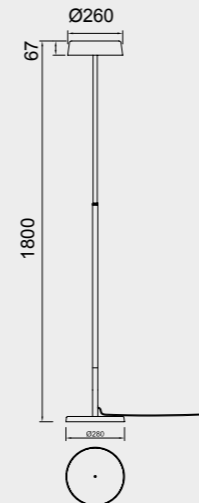

NOA II

8566 Blanco-White
LED 15+15W 3000K 2800lm

8567 Negro-Black
LED 15+15W 3000K 2800lm

8568 Blanco madera- Wood white
LED 15+15W 3000K 2800lm

MODO DE USO

Acero/Steel 220-240V~ 50/60Hz CRI≥ 80

MÁRMOL

by Santiago Sevillano Studio