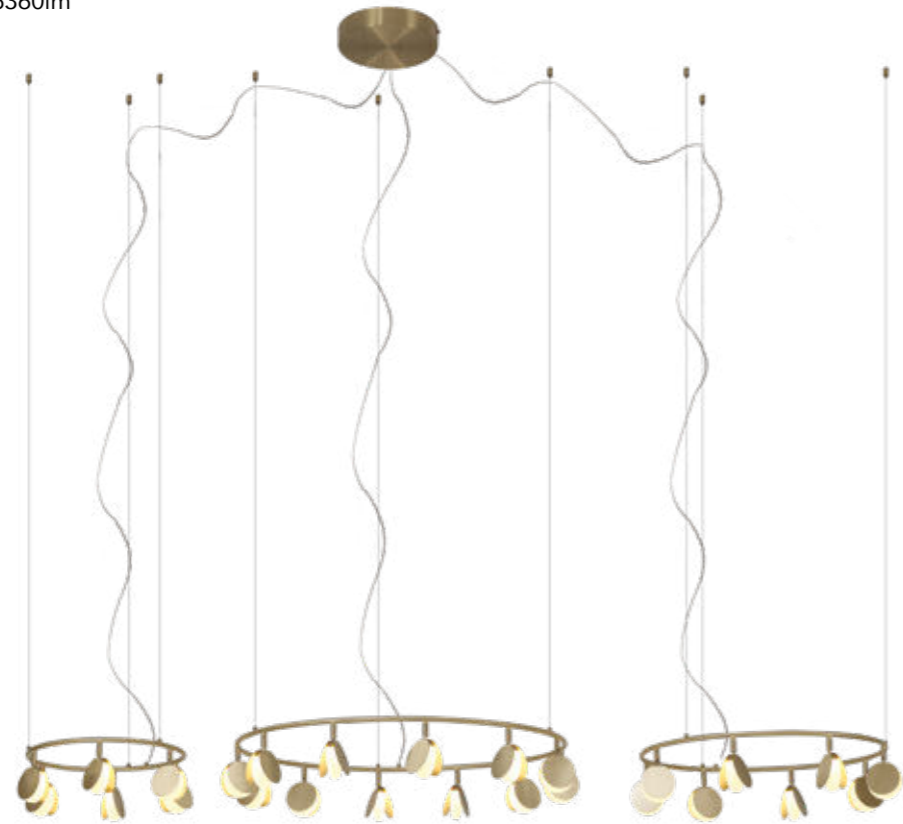

7234 Negro-Black
LED 30W 3000K 2250lm

7235 Oro-Gold
LED 30W 3000K 2250lm

SHELL

by Kuzurman Polina

SHELL

7355 Oro-Gold
LED 120W 3000K 6360lm

Metal-Metal 220-240V~ 50/60Hz CRI≥ 80

SHELL

Lámpara-Pendant lamp

7261 Oro-Gold
LED 40W 3000K 2120lm

7262 Oro-Gold
LED 30W 3000K 1590lm

7357 Oro-Gold
LED 60W 3000K 3180lm

Metal-Metal 220-240V~ 50/60Hz CRI≥ 80

SHELL

7260 Oro-Gold
LED 50W 3000K 2650lm

7356 Oro-Gold
LED 70W 3000K 3710lm