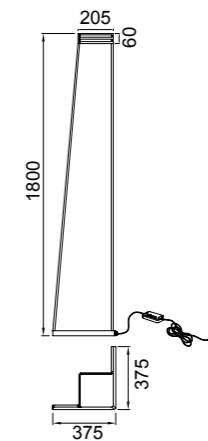

7440 Blanco-White
LED 40W 3000K 3000lm

7441 Negro-Black
LED 40W 3000K 3000lm

7442 Oro-Gold
LED 40W 3000K 3000lm

7443 Arena-Sabbia
LED 40W 3000K 3000lm