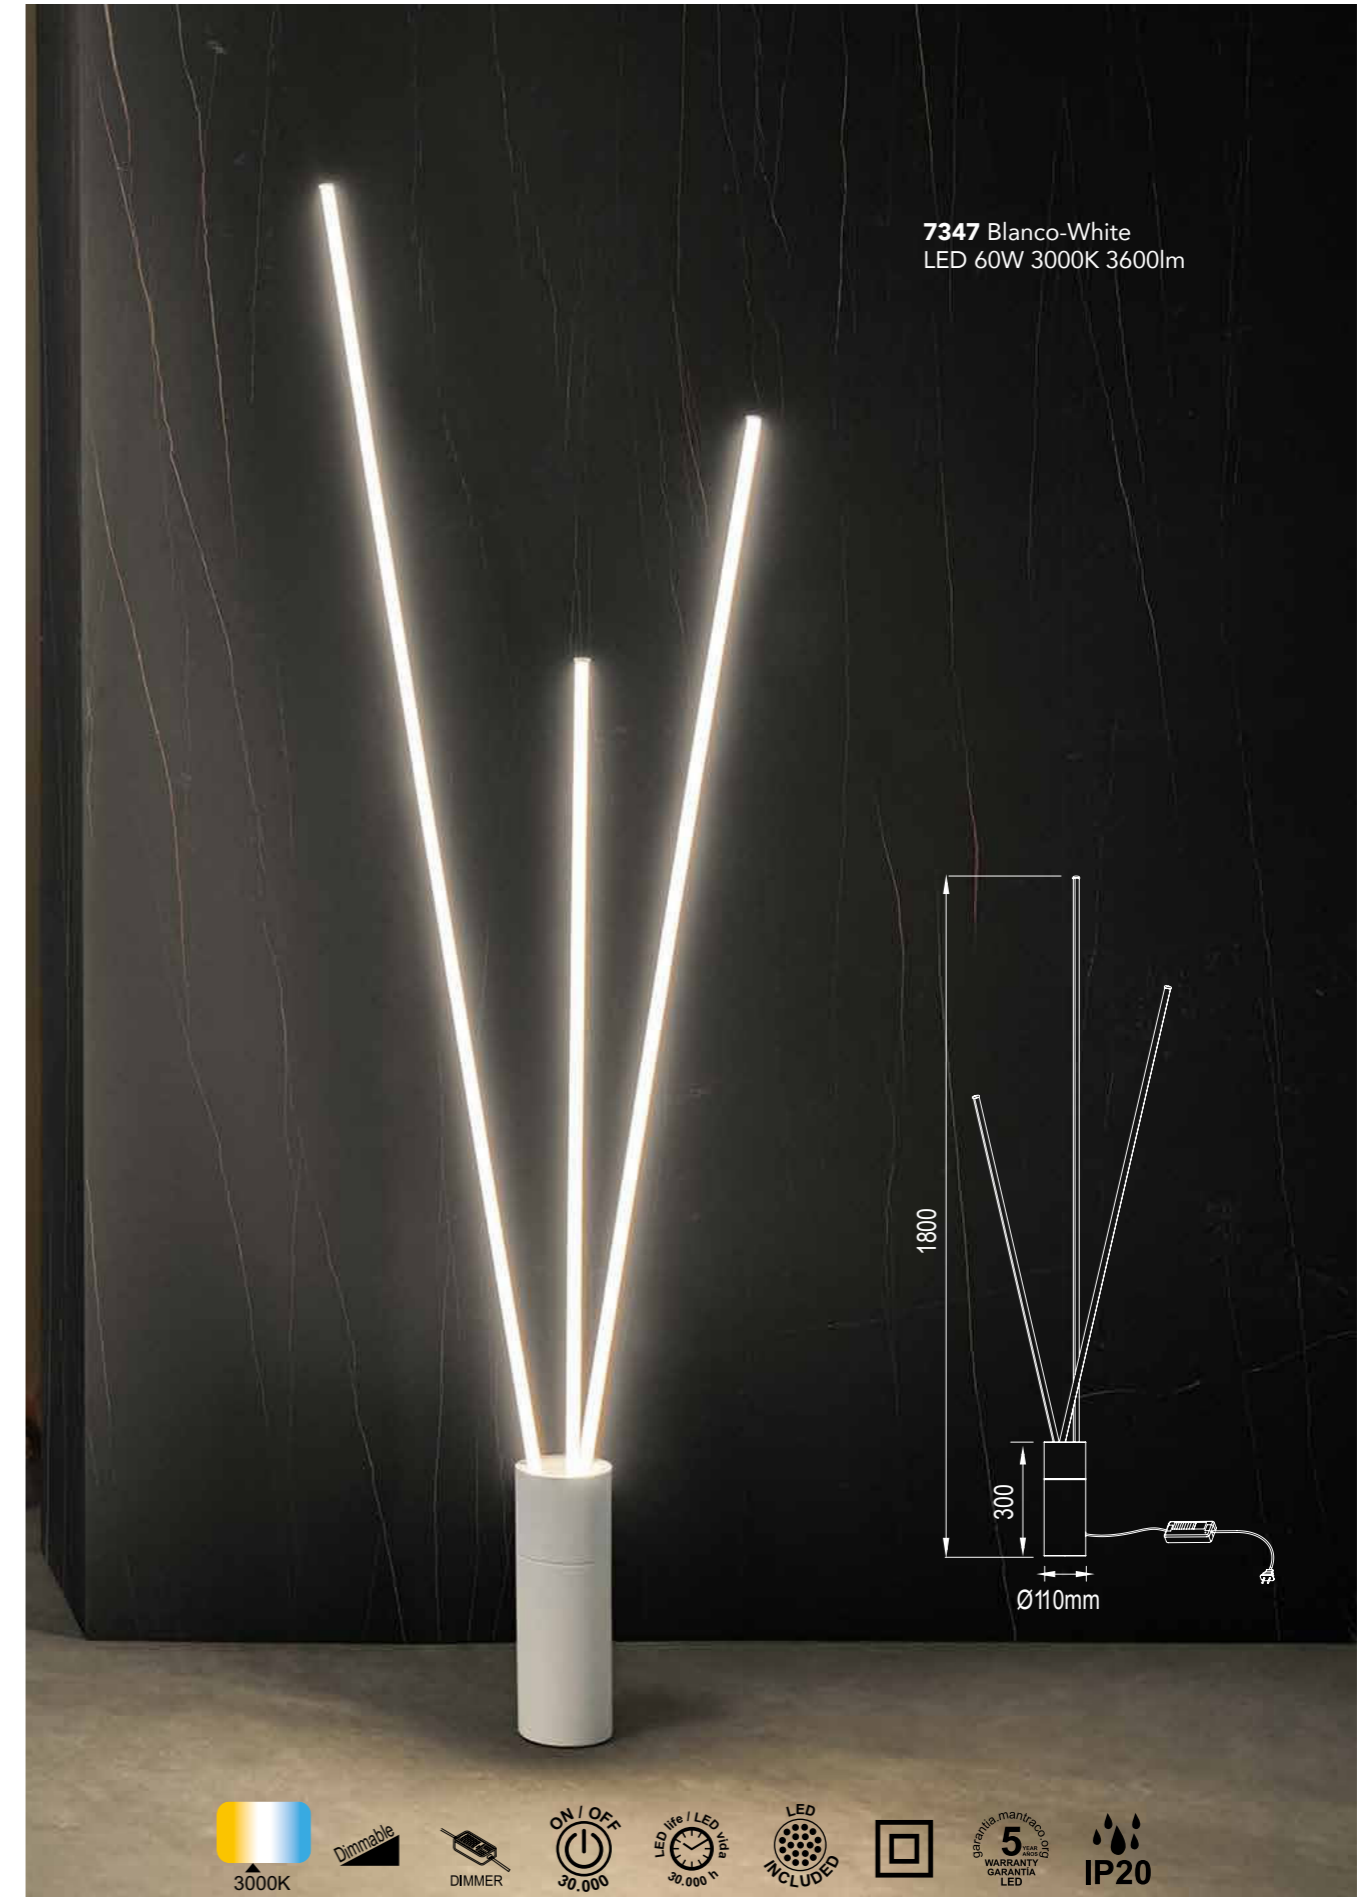

Acero/Steel 220-240V~ 50/60Hz CRI≥ 80