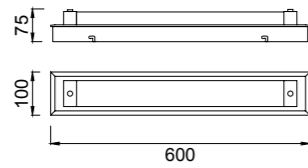

TUBE

5532 Cromo-Chrome
LED 21W 4000K 1800lm