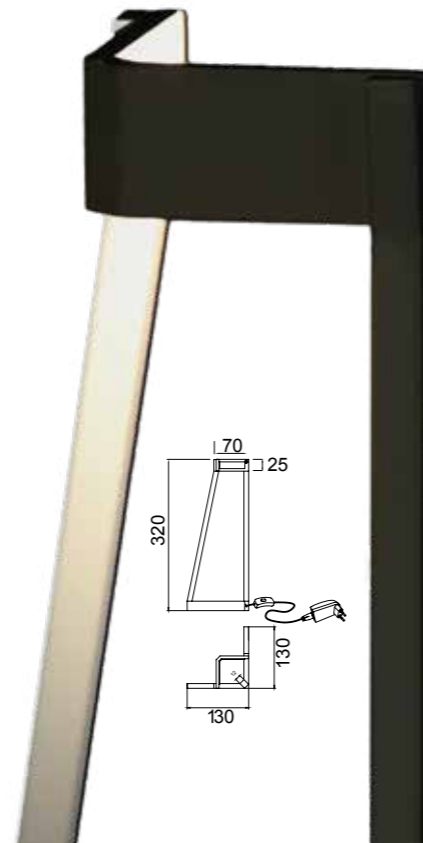

MINIMAL

7285 Oro-Gold
LED 5W 3000K 375lm

7287 Arena-Sabbia
LED 5W 3000K 375lm

7280 Blanco-White
LED 5W 3000K 375lm

7281 Negro-Black
LED 5W 3000K 375lm