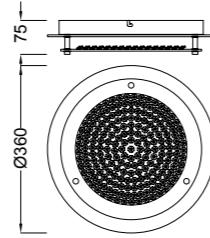

5091 Cromo-Chrome
LED 18W 4000K 1800lm