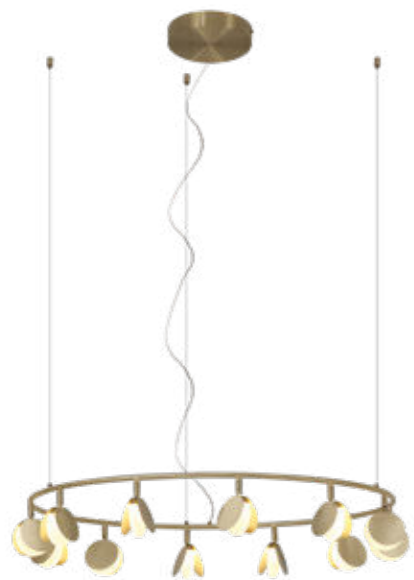

Lámpara-Pendant lamp

7261 Oro-Gold
LED 40W 3000K 2120lm

7262 Oro-Gold
LED 30W 3000K 1590lm

7357 Oro-Gold
LED 60W 3000K 3180lm

Metal-Metal 220-240V~ 50/60Hz CRI≥ 80

SHELL

7260 Oro-Gold
LED 50W 3000K 2650lm

7356 Oro-Gold
LED 70W 3000K 3710lm