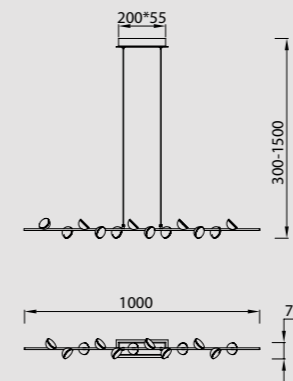

6261 Blanco mate-Matte white
LED 72W 3000K 4450lm

8652 Blanco mate-Matte white
LED 72W 3000K 4450lm
Dimmable

Aluminio-Aluminium 220-240V~ 50/60Hz CRI ≥80