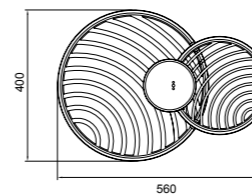

7234 Negro-Black
LED 30W 3000K 2250lm

7235 Oro-Gold
LED 30W 3000K 2250lm

SHELL

by Kuzurman Polina

SHELL

7355 Oro-Gold
LED 120W 3000K 6360lm

Metal-Metal 220-240V~ 50/60Hz CRI≥ 80

SHELL