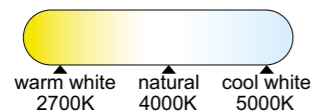

KILIMANJARO

Plafón-Ceiling lamp

8193 Ratan-Rattan
LED 50W 2700K-4000K-5000K 3800lm

8194 Ratan-Rattan
LED 36W 2700K-4000K-5000K 2450lm

8195 Ratan-Rattan
LED 24W 2700K-4000K-5000K 1700lm

MODO DE USO