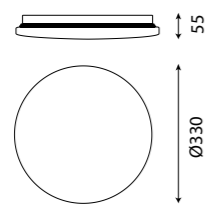

5948 Blanco-White
LED 40W 2700K-5000K 2400lm

R00129