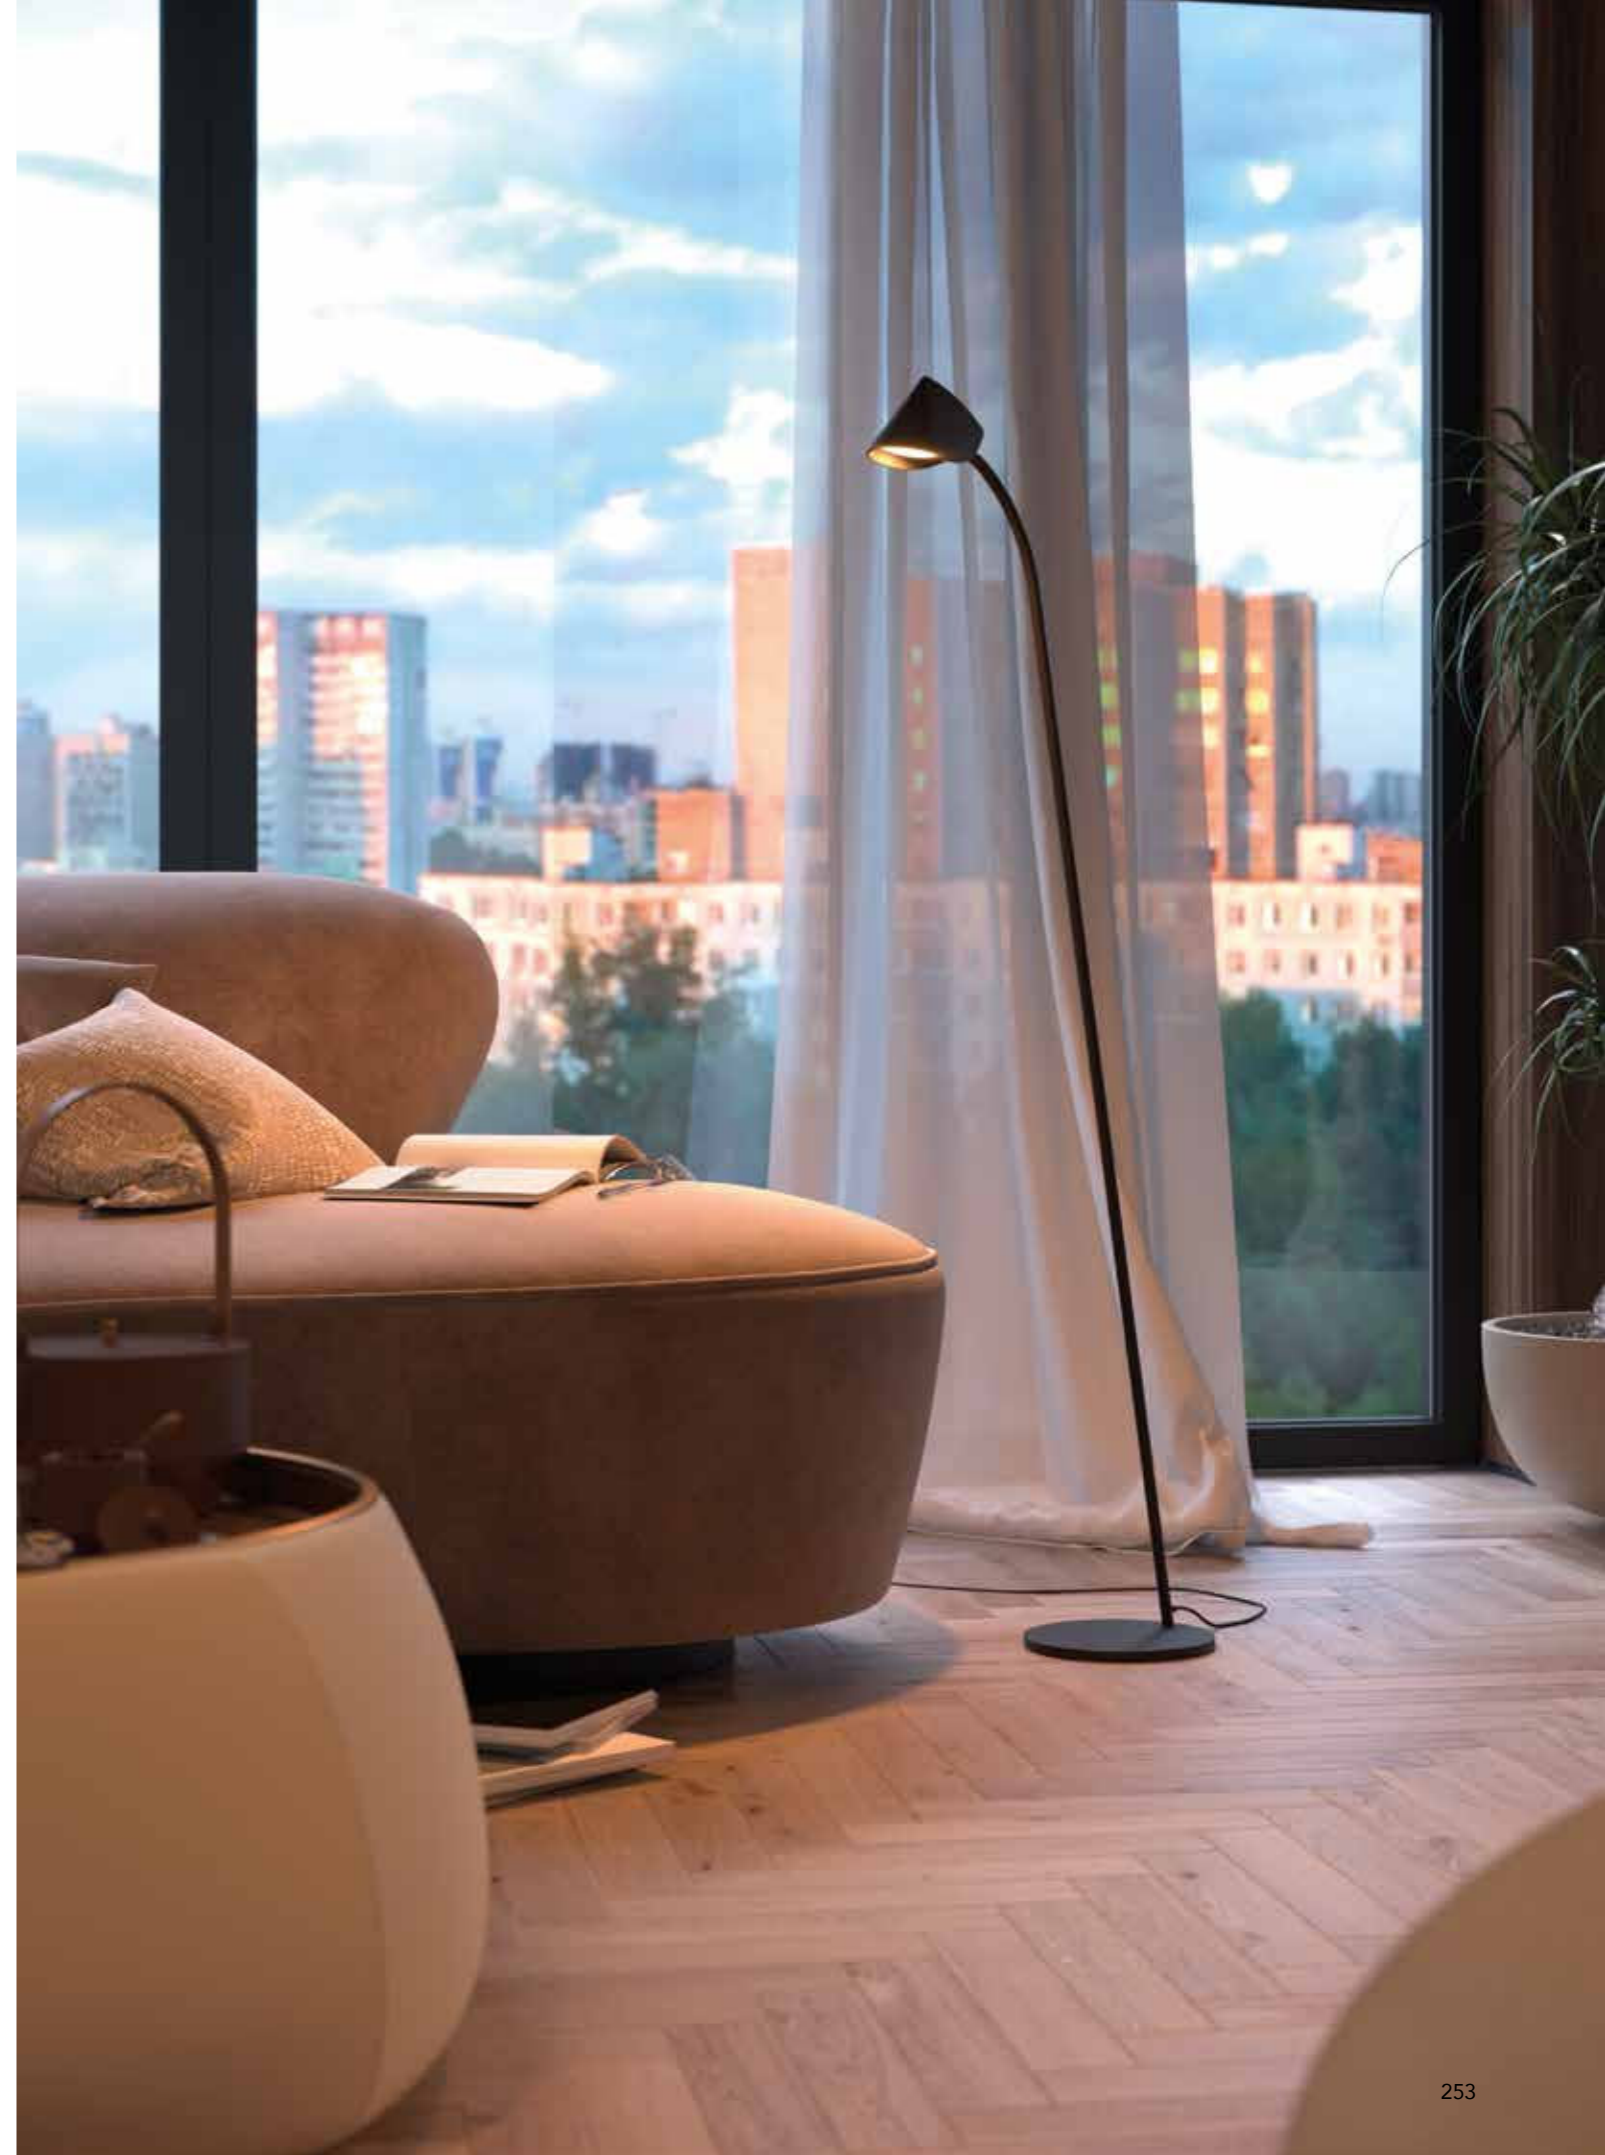

8509 Blanco-White
LED 24W 3000K-6000K 1800lm

R00127

CAPUCCINA

by José Ignacio Ballester

CAPUCCINA

CAPUCCINA

CAPUCCINA

7585 Negro-Black
LED 8,5W 3000K 600lm