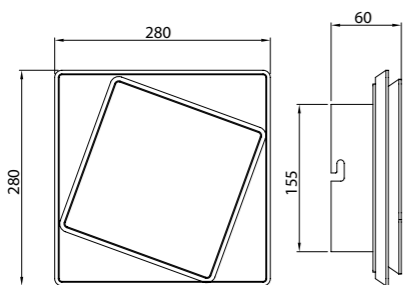

DAKLA

6428 Negro-Black
LED 18W 3000K 1090lm