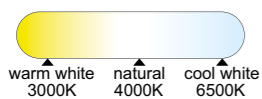

Dimmable

PC/Acrílico-PC/Acrylic 220-240V~ 50/60Hz CRI≥ 80 -R00138 Incluido