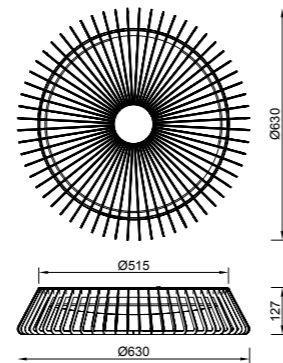

7965 Negro-Black
LED 80W 2700K-5000K 3500lm

R00129