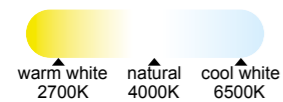

Metal/Acrílico-Metal/Acrylic 220-240V~ 50/60Hz - R00127 Incluido