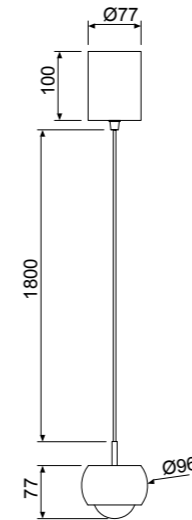

8408 Café-Coffee
LED 12W 3000K 1000lm