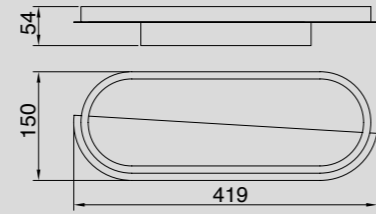

MÁRMOL

8502 Blanco-White
Decorado mármol/Decorated marble
LED 20W 3000K 1800lm

8503 Blanco-White
Decorado mármol/Decorated marble
LED 12W 3000K 1080lm