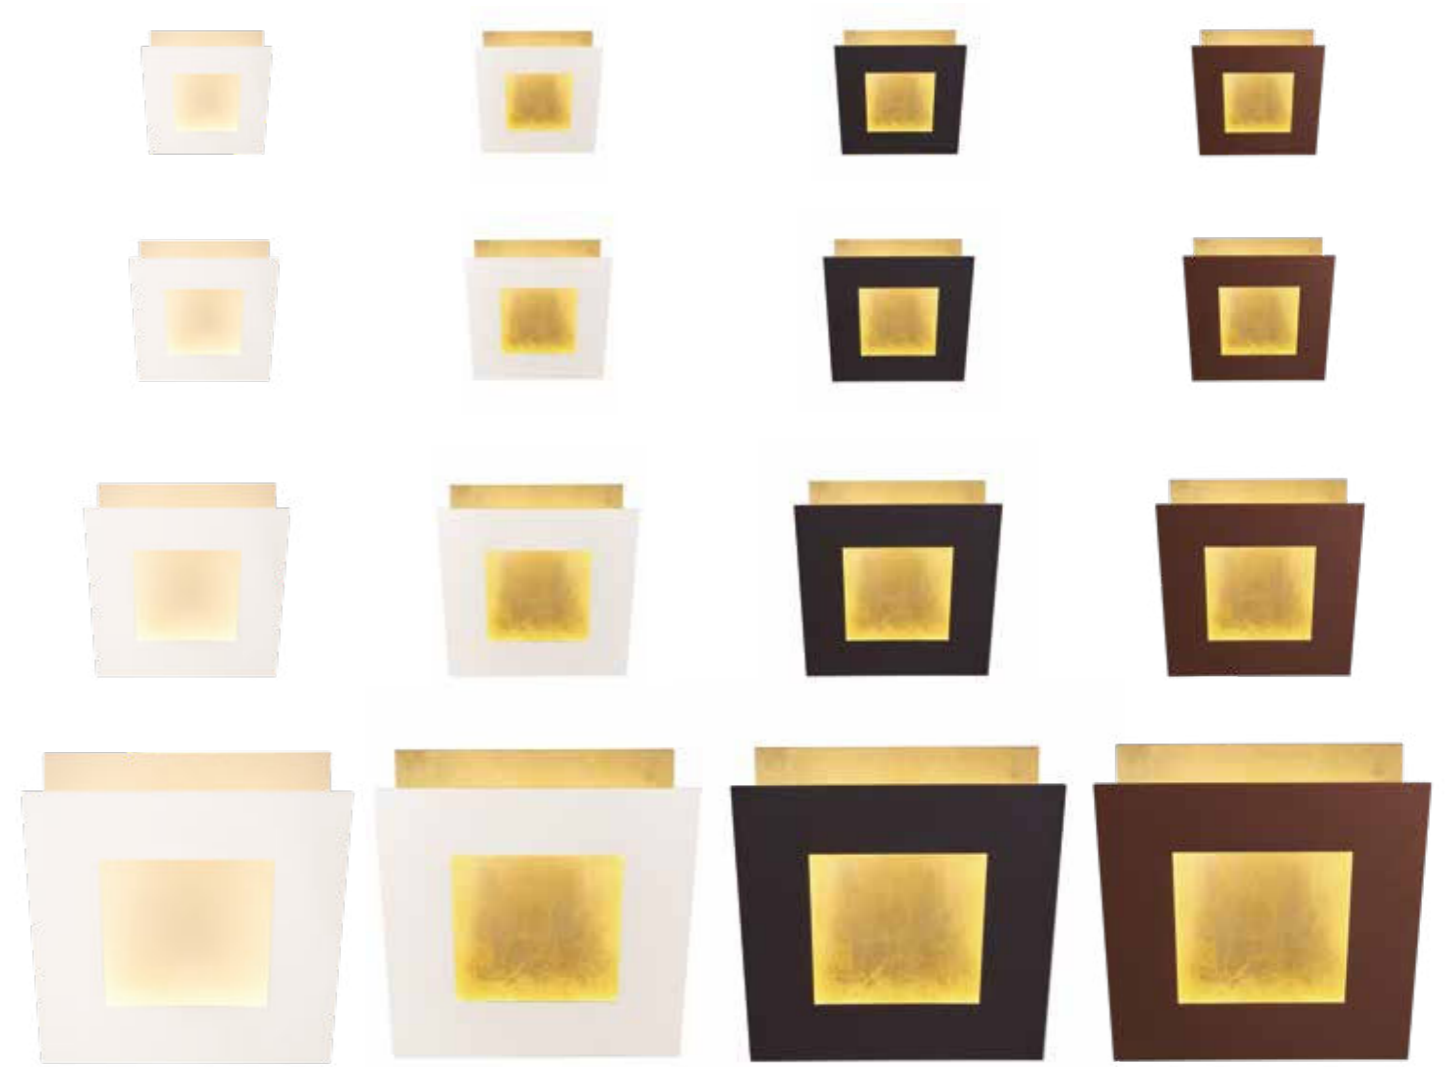

Aluminio-Aluminium 220-240V~ 50/60Hz CRI≥ 80

DALIA

DALIA

Aplique-Wall lamp

Aplique/Wall lamp

Blanco-White Blanco+Oro-White+Gold Negro+Oro-Black+Gold Corten+Oro-Corten+Gold

REFERENCE	K	LED WATT	LUMENS	FINISH	SIZES	MOTION-ROTATE
8110	3000K	12W	840lm	Blanco-White	140 x 140	
8111	3000K	12W	840lm	Blanco+Oro-White+Gold	140 x 140	
8112	3000K	12W	840lm	Negro+Oro-Black+Gold	140 x 140	
8113	3000K	12W	840lm	Corten+Oro-Corten+Gold	140 x 140	
8114	3000K	18W	1260lm	Blanco-White	180 x 180	
8115	3000K	18W	1260lm	Blanco+Oro-White+Gold	180 x 180	
8116	3000K	18W	1260lm	Negro+Oro-Black+Gold	180 x 180	
8117	3000K	18W	1260lm	Corten+Oro-Corten+Gold	180 x 180	
8118	3000K	24W	1680lm	Blanco-White	220 x 220	
8119	3000K	24W	1680lm	Blanco+Oro-White+Gold	220 x 220	
8120	3000K	24W	1680lm	Negro+Oro-Black+Gold	220 x 220	
8121	3000K	24W	1680lm	Corten+Oro-Corten+Gold	220 x 220	
8143	3000K	40W	2800lm	Blanco-White	400 x 400	
8144	3000K	40W	2800lm	Blanco+Oro-White+Gold	400 x 400	
8145	3000K	40W	2800lm	Negro+Oro-Black+Gold	400 x 400	
8146	3000K	40W	2800lm	Corten+Oro-Corten+Gold	400 x 400	