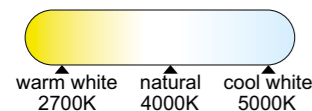

Metal/Acrílico/ABS-Metal/Acrylic/ABS 220-240V~ 50/60Hz CRI≥ 80 R00129 Incluido