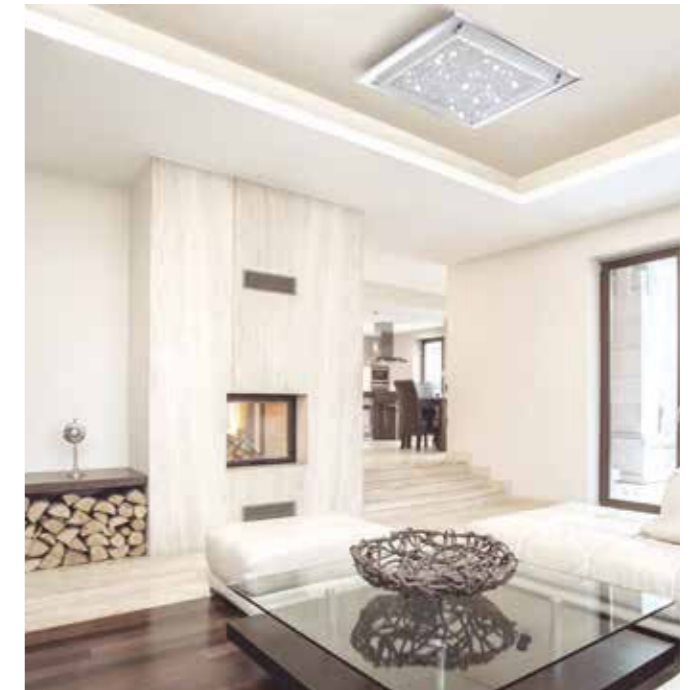

4581 Cromo-Chrome
LED 18W 4000K 1800lm

4582 Cromo-Chrome
LED 21W 4000K 2100lm

5090 Cromo-Chrome
LED 12W 4000K 1200lm

4580 Cromo-Chrome
LED 12W 4000K 1200lm

Espejo/Cristal-Mirror/Glass 100-240V~ 50/60Hz

Espejo/Cristal-Mirror/Glass 100-240V~ 50/60Hz