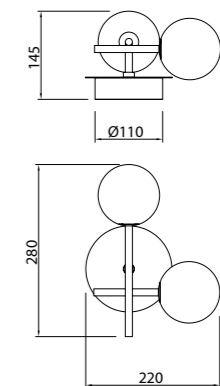

7634 Negro-Black
1LxG4 máx. 5W LED (incl)

7636 Negro-Black
1LxG4 máx. 5W LED (incl)

7635 Negro-Black
2LxG4 máx. 5W LED (incl)