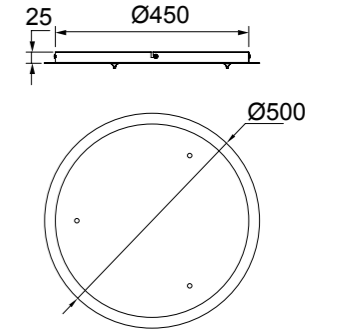

FLORÓN TECHO 3L - CEILING CUP 3L

- **8261**
  Blanco-White
- **8271**
  Cromo-Chrome
- **8266**
  Oro-Gold
- **8515**
  Negro-Black