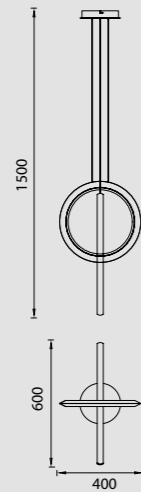

7190 Blanco-White
LED 50W 3000K 4000lm

7140 Negro-Black
LED 50W 3000K 4000lm

7142 Negro-Black
LED 30W 3000K 2400lm

7192 Blanco-White
LED 30W 3000K 2400lm

7191 Blanco-White
LED 48W 3000K 3840lm

7141 Negro-Black
LED 48W 3000K 3840lm