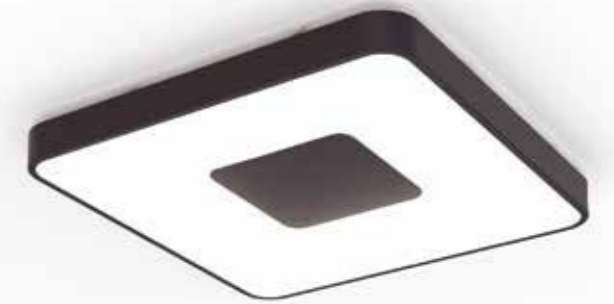

7917 Negro-Black
LED 100W 2700K-5000K 4900lm