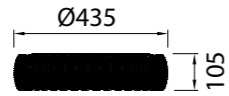

8194 Ratan-Rattan
LED 36W 2700K-4000K-5000K 2450lm