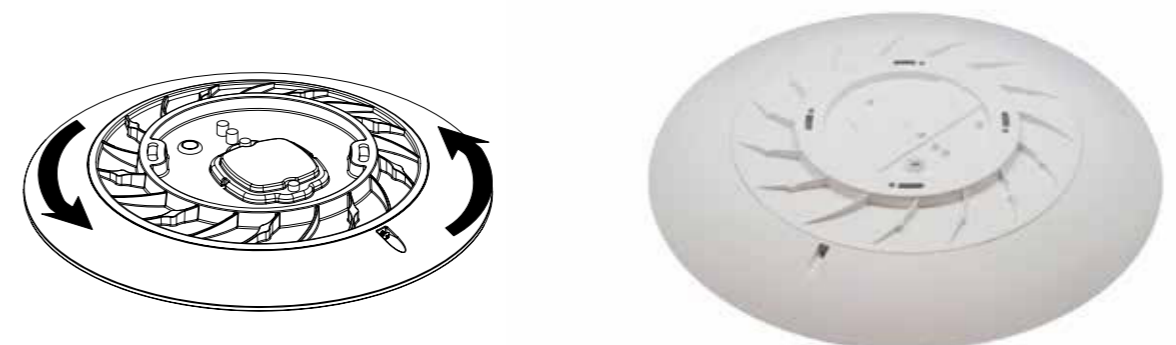

7977 Blanco-White
LED 50W 4000K 4250lm

7976 Blanco-White
LED 50W 5000K 4300lm

MODO DE USO

Acrílico/Acrylic 220-240V~ 50/60Hz CRI≥ 80

SLIM

by Mantra Team

SLIM

8100 Blanco-White
LED 50W 3000K 4150lm