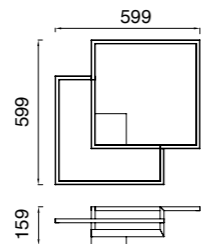

7660 Blanco-White
LED 42,5W 3000K 2450lm

7684 Blanco-White
LED 79W 3000K 4250lm

7661 Blanco-White
LED 42,5W 3000K 2450lm
Dimmable Phase Cut

7685 Blanco-White
LED 79W 3000K 4250lm
Dimmable Phase Cut