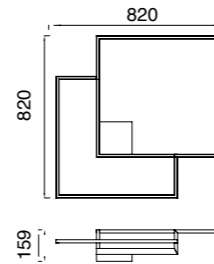

BOUTIQUE

Plafón-Ceiling lamp

7672 Negro-Black
LED 42,5W 3000K 2450lm

7686 Negro-Black
LED 79W 3000K 4250lm

7673 Negro-Black
LED 42,5W 3000K 2450lm
Dimmable Phase Cut

7687 Negro-Black
LED 79W 3000K 4250lm
Dimmable Phase Cut