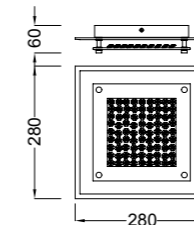

4580 Cromo-Chrome
LED 12W 4000K 1200lm

Espejo/Cristal-Mirror/Glass 100-240V~ 50/60Hz