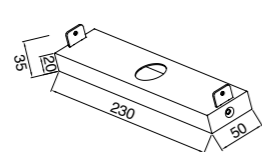

7676 Aplique +7714 Elevador
7676 Aplique

7674 Aplique +7713 Elevador
7676 Aplique
7676 Aplique

7674 Negro-Black
LED 49W 3000K 2740lm

7676 Negro-Black
LED 38,5W 3000K 2250lm

7678 Negro-Black
LED 21,5W 3000K 1130lm

7675 Negro-Black
LED 49W 3000K 2740lm
Dimmable Phase Cut

7677 Negro-Black
LED 38,5W 3000K 2250lm
Dimmable Phase Cut

7679 Negro-Black
LED 21,5W 3000K 1130lm
Dimmable Phase Cut

Accesorio elevador para hacer combinaciones
Lifting accessory for combinations

7713 Negro-Black

7714 Negro-Black

7715 Negro-Black

MODO DE USO