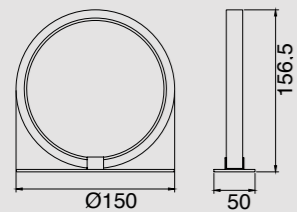

7195 Blanco-White
LED 8W 3000K 380lm

7145 Negro-Black
LED 8W 3000K 380lm