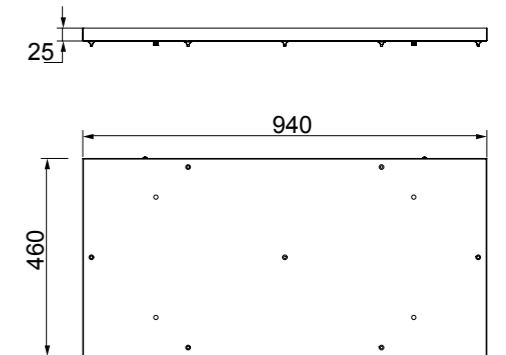

FLORÓN TECHO 7L - CEILING CUP 7L

- **8263**
  Blanco-White
- **8273**
  Cromo-Chrome
- **8268**
  Oro-Gold
- **8517**
  Negro-Black