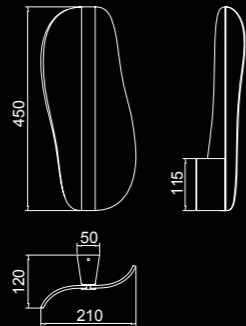

BIANCA

7767 Blanco-White
LED 15W 3000K 850lm

8211 Blanco-White Dimmable
LED 15W 3000K 850lm