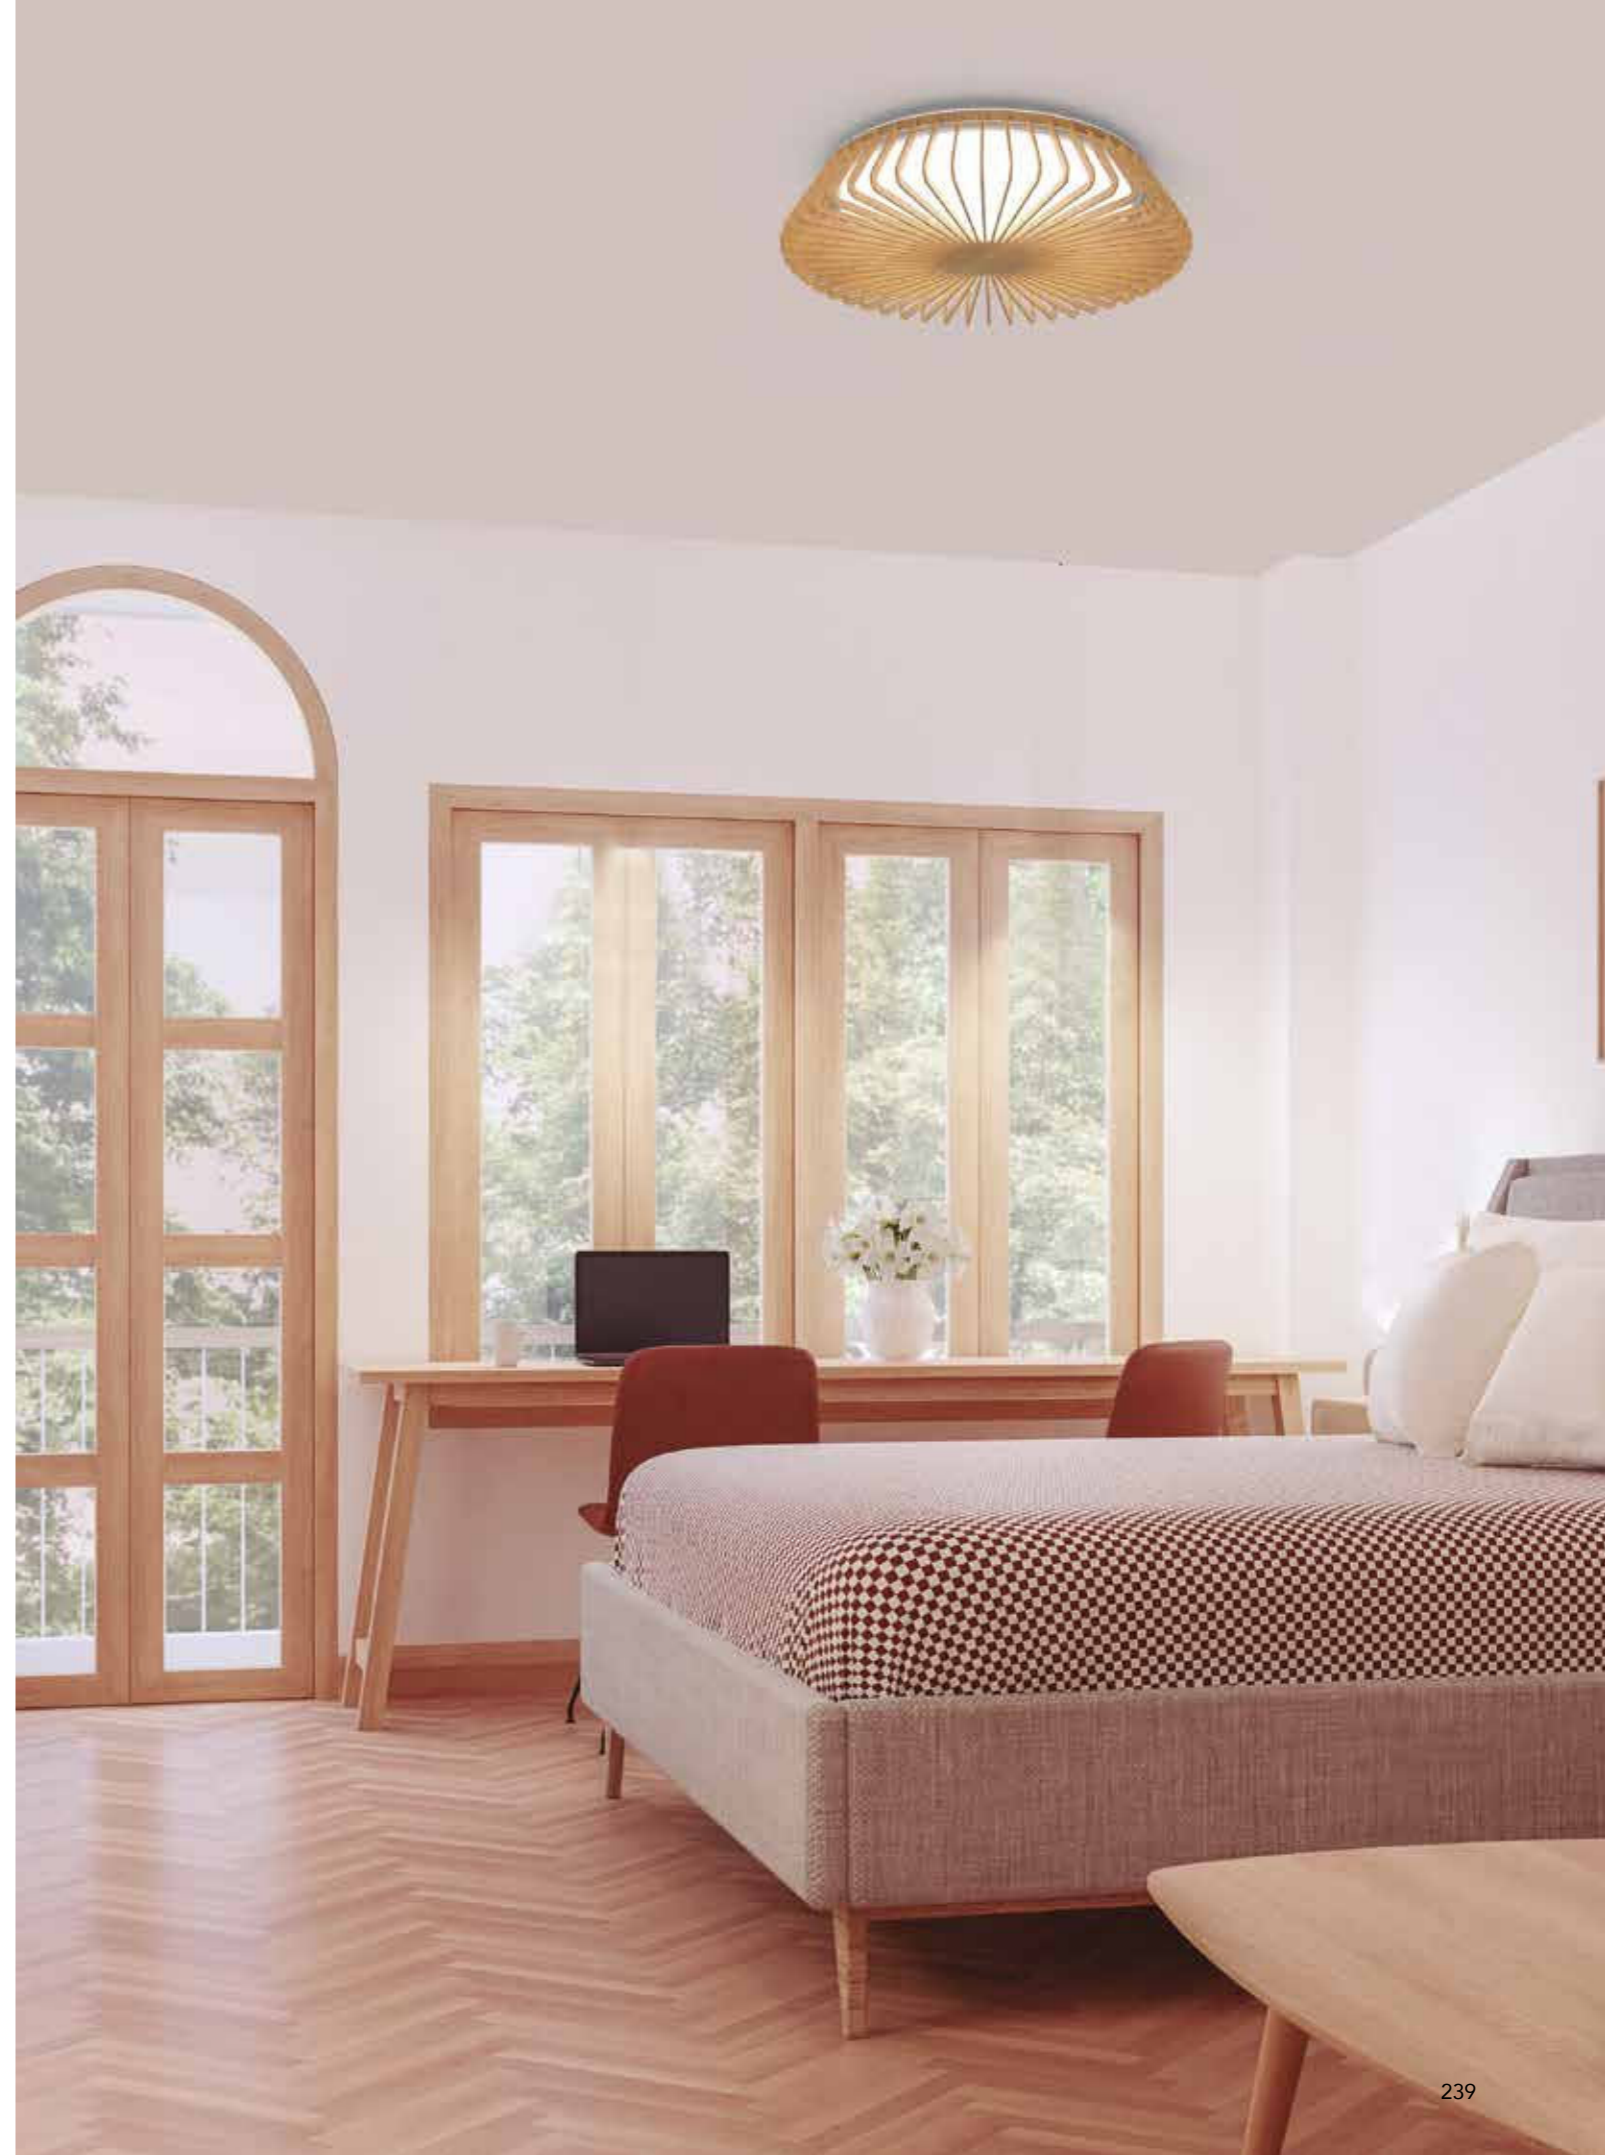

HIMALAYA

Plafón-Ceiling lamp

7966 Blanco-White
LED 56W 2700K-5000K 2500lm

7967 Madera-Wood
LED 56W 2700K-5000K 2500lm

7968 Negro-Black
LED 56W 2700K-5000K 2500lm

R00129

MODO DE USO

PC/Acrílico-PC/Acrylic 220-240V~ 50/60Hz CRI≥ 80-R00129 Incluido Registered N° 007663331-0019