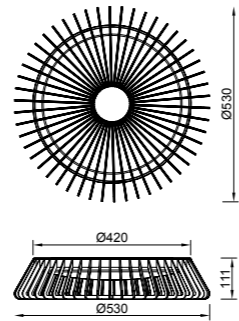

7968 Negro-Black
LED 56W 2700K-5000K 2500lm

R00129

MODO DE USO