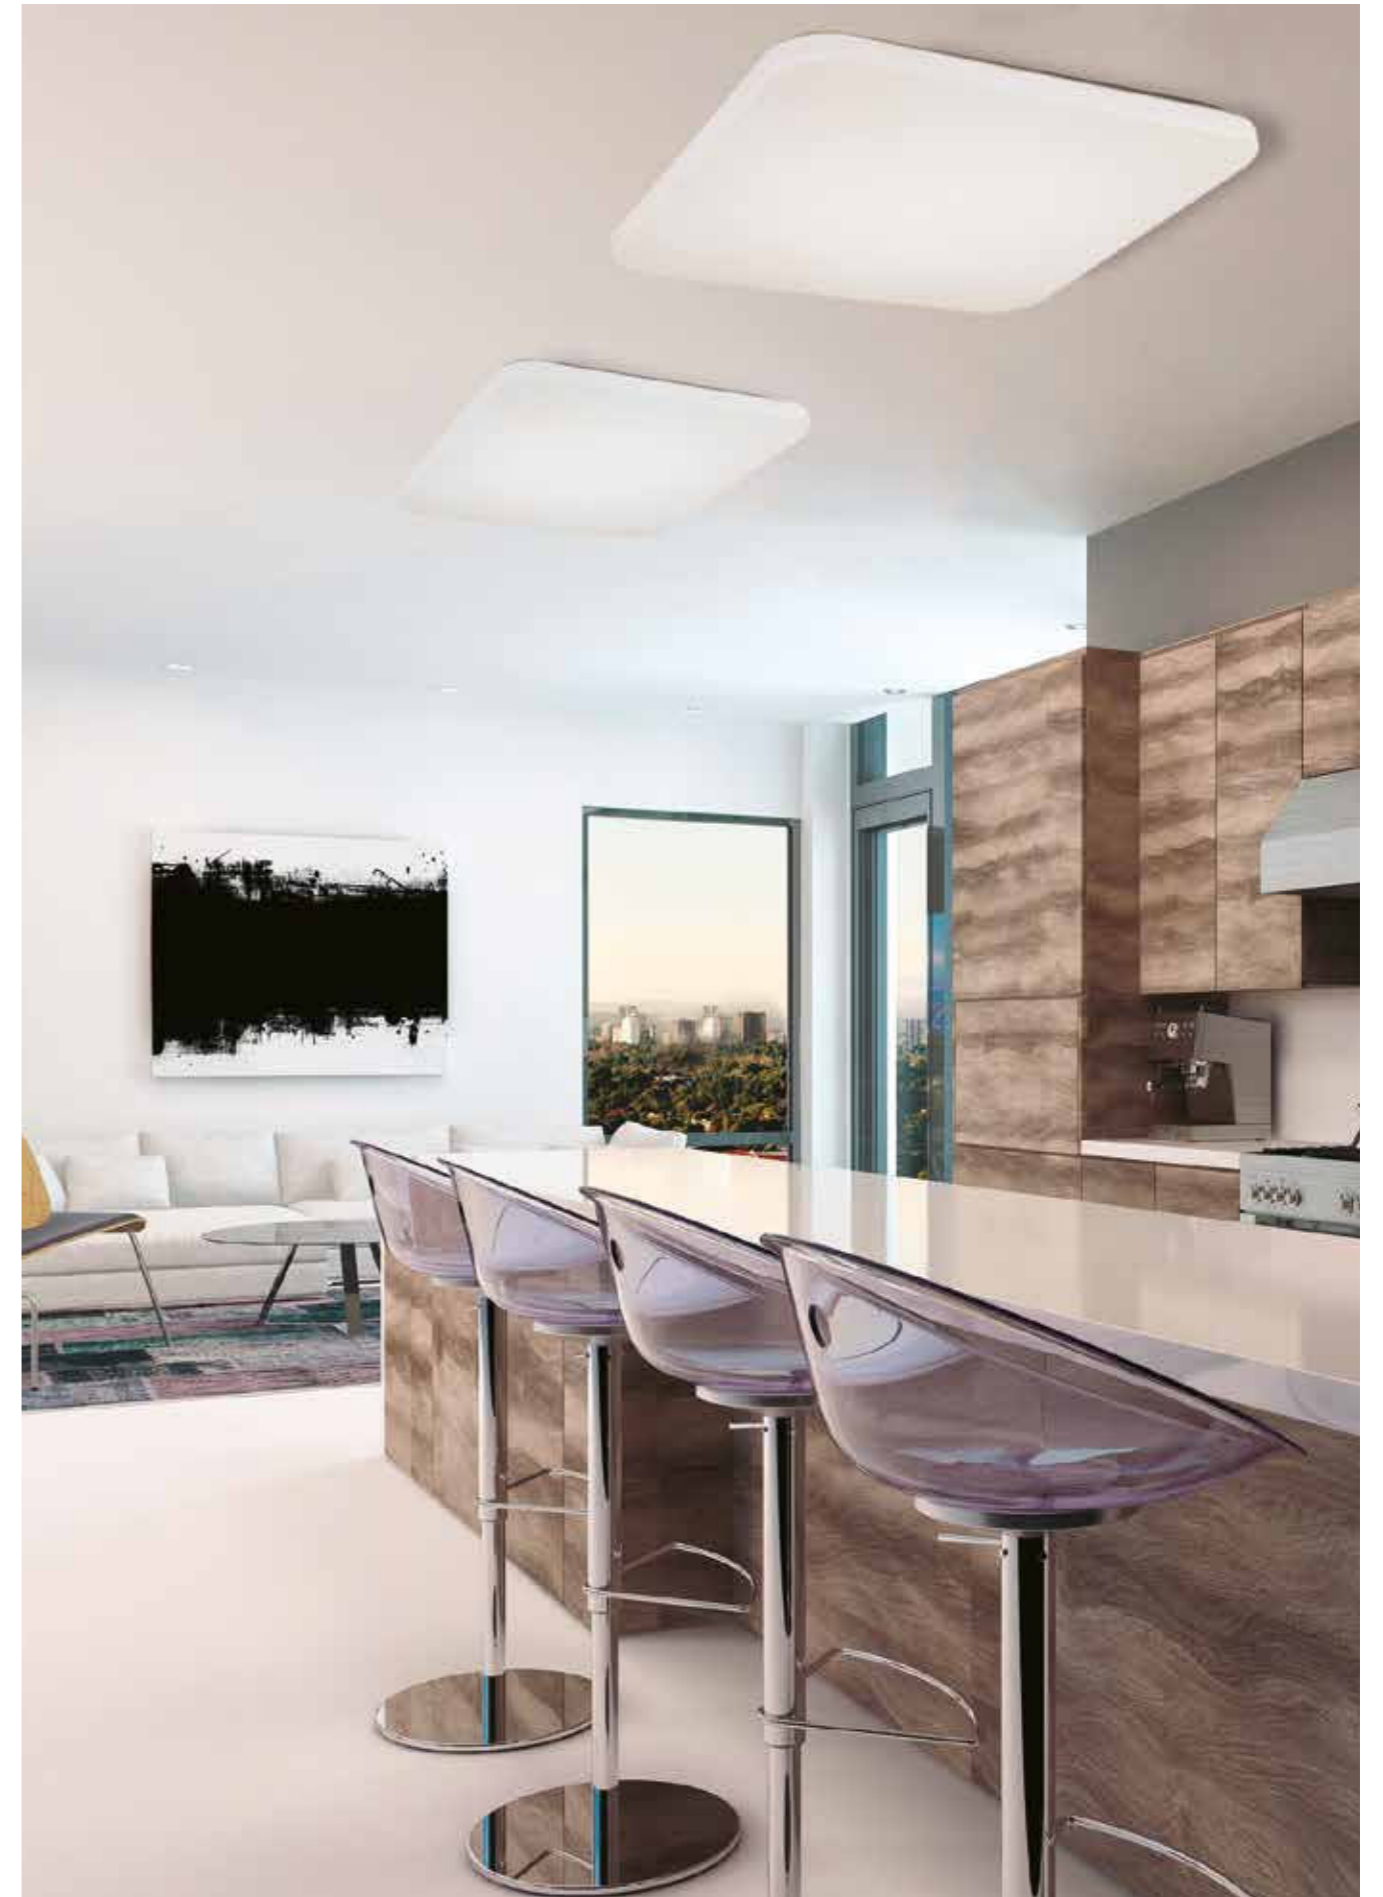

QUATRO II

Plafón-Ceiling lamp

6242 Blanco-White
LED 60W 3000K 3800lm

6241 Blanco-White
LED 45W 3000K 2800lm

6240 Blanco-White
LED 30W 3000K 1800lm

6245 Blanco-White
LED 60W 5000K 4000lm

6244 Blanco-White
LED 45W 5000K 3000lm

6243 Blanco-White
LED 30W 5000K 2000lm