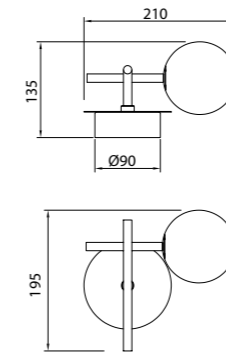

7634 Negro-Black
1LxG4 máx. 5W LED (incl)

7636 Negro-Black
1LxG4 máx. 5W LED (incl)

7635 Negro-Black
2LxG4 máx. 5W LED (incl)