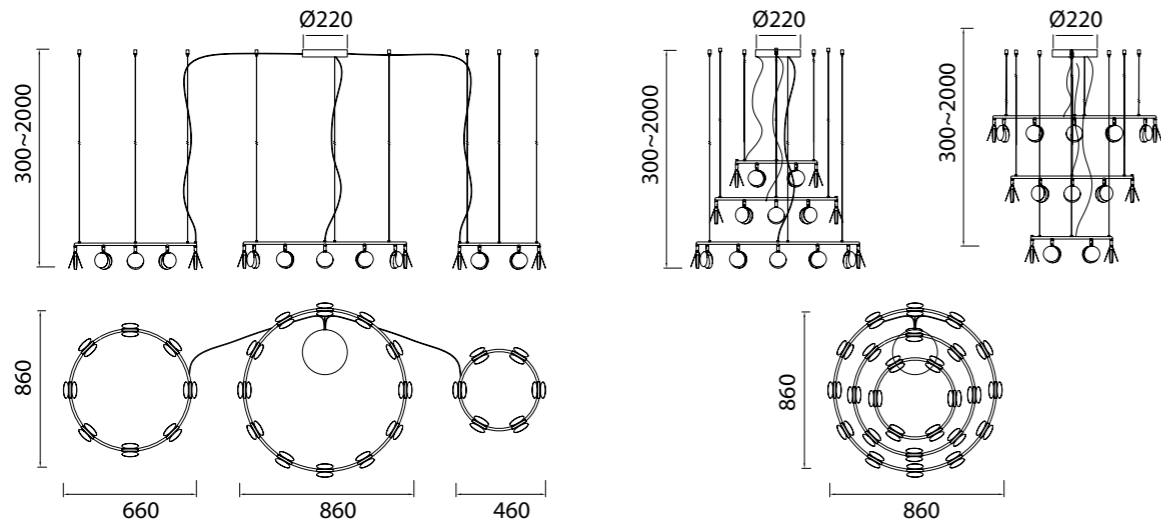

7234 Negro-Black
LED 30W 3000K 2250lm

7235 Oro-Gold
LED 30W 3000K 2250lm

SHELL

by Kuzurman Polina

SHELL

7355 Oro-Gold
LED 120W 3000K 6360lm

Metal-Metal 220-240V~ 50/60Hz CRI≥ 80

SHELL