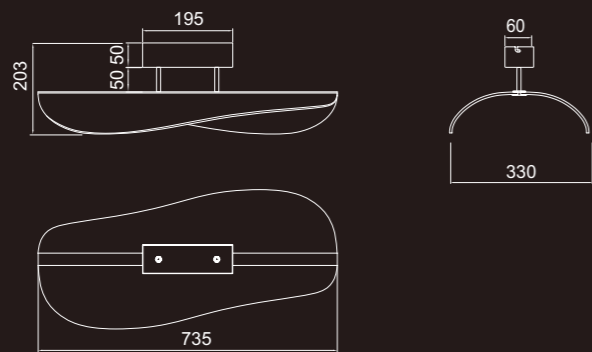

BIANCA

7835 Blanco-White
LED 40W 3000K 2450lm