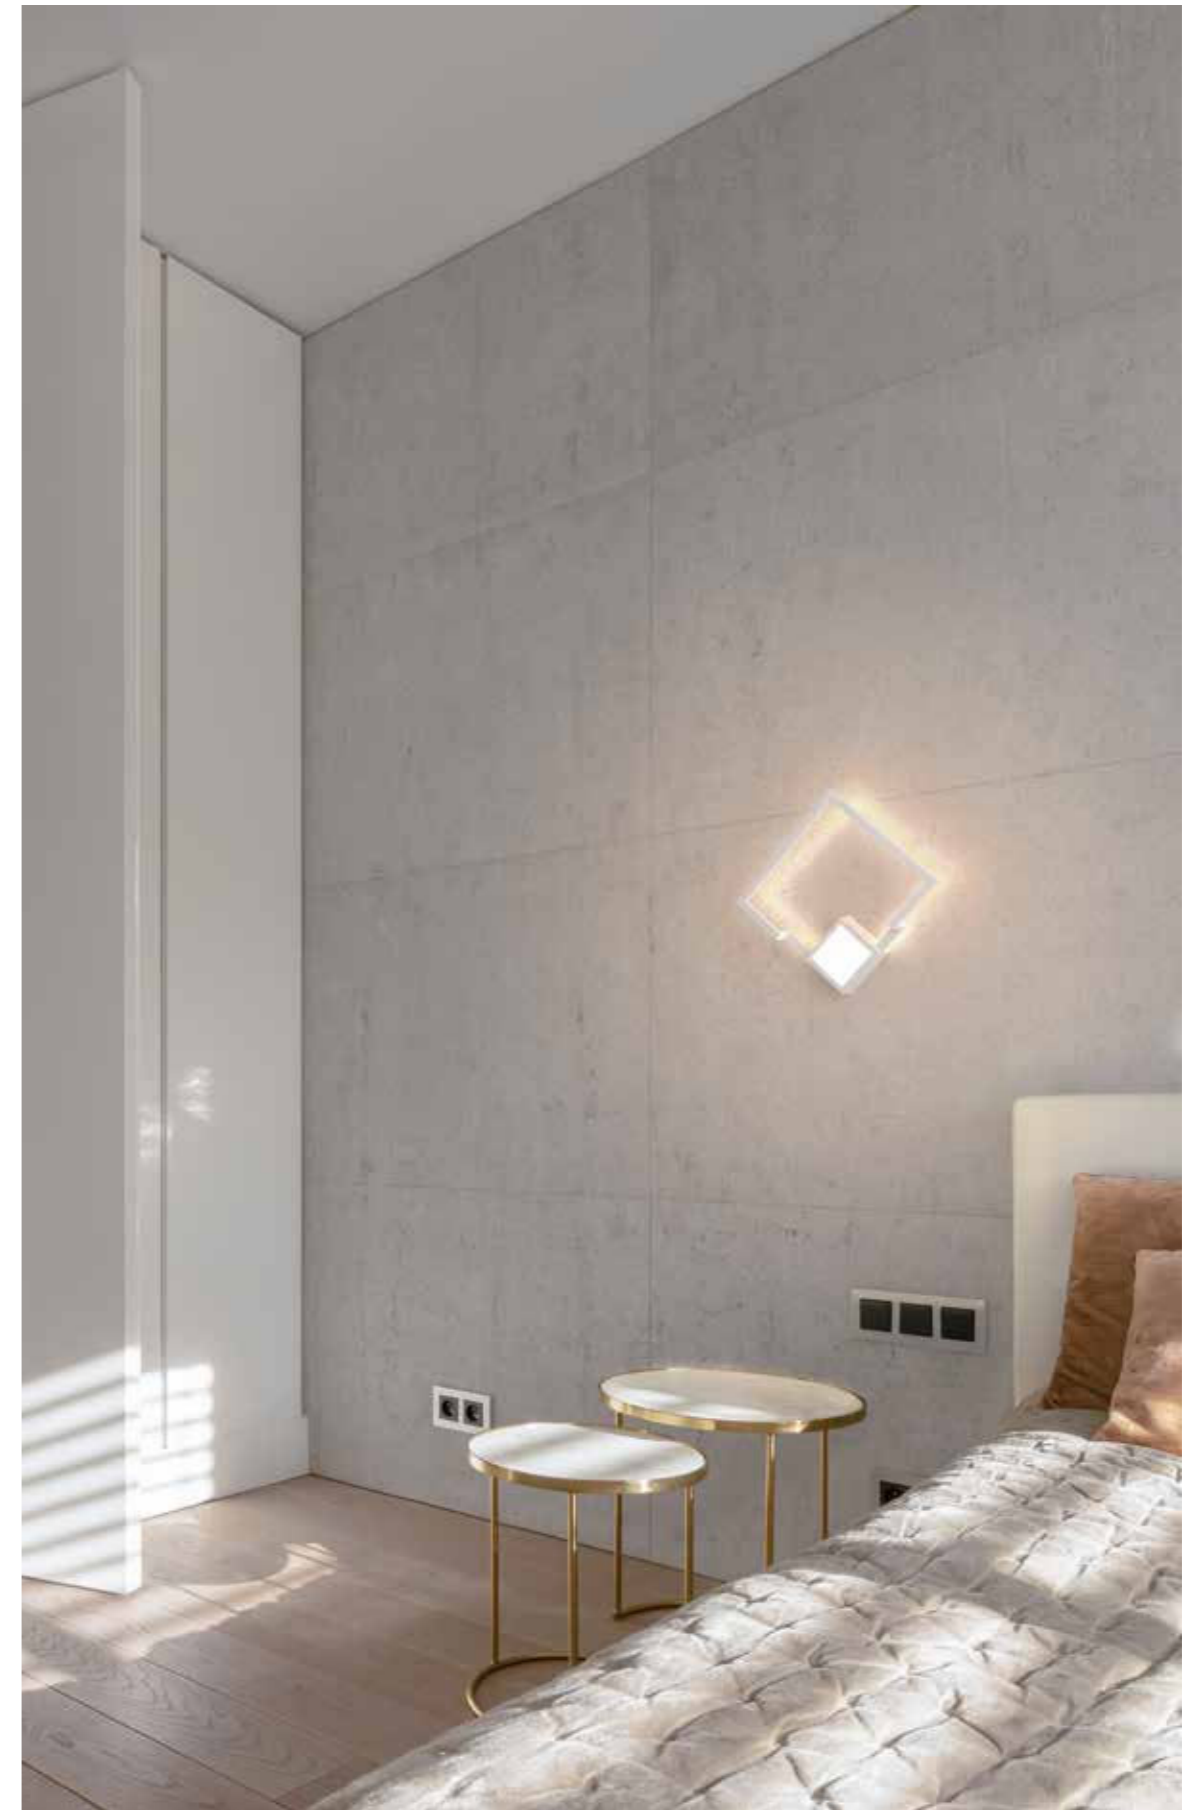

7670 Blanco-White
LED 17,5W 3000K 1150lm

7671 Blanco-White
LED 17,5W 3000K 1150lm
Dimmable Phase Cut