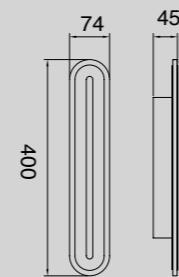

8508 Blanco-White
LED 12W 4000K 1000lm