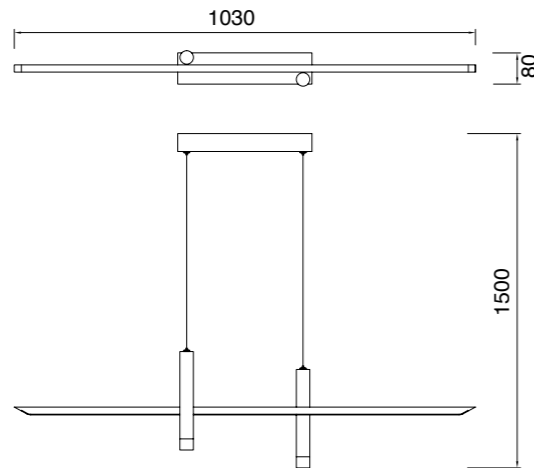

ESPARTA

7980 Blanco+Oro-White+Gold
LED 30W 3000K 1400lm

7981 Negro+Oro-Black+Gold
LED 30W 3000K 1400lm

7982 Blanco+Oro-White+Gold
LED 50W 3000K 2100lm

7983 Negro+Oro-Black+Gold
LED 50W 3000K 2100lm

Aluminio+Metal/Aluminum+Metal 220-240V~ 50/60Hz CRI≥ 80

Aluminio+Metal/Aluminum+Metal 220-240V~ 50/60Hz CRI≥ 80