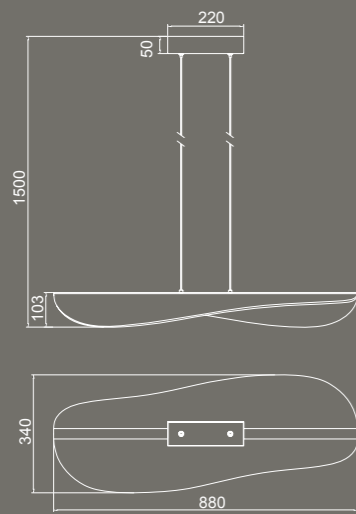

BIANCA

7765 Blanco-White
LED 50W 3000K 3000lm

7766 Blanco-White
LED 40W 3000K 2450lm

8209 Blanco-White Dimmable
LED 50W 3000K 3000lm

8210 Blanco-White Dimmable
LED 40W 3000K 2450lm