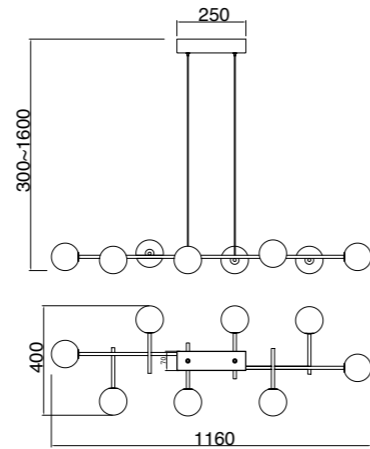

CAPUCCINA

Aplique-Wall lamp

7583 Negro-Black
LED 6W 3000K 530lm

CELLAR

by Santiago Sevillano Studio

7630 Negro-Black
11LxG4 máx. 5W LED (incl)

7631 Negro-Black
8LxG4 máx. 5W LED (incl)

R09243 LED G4 5W 3000K 500lm (incl)