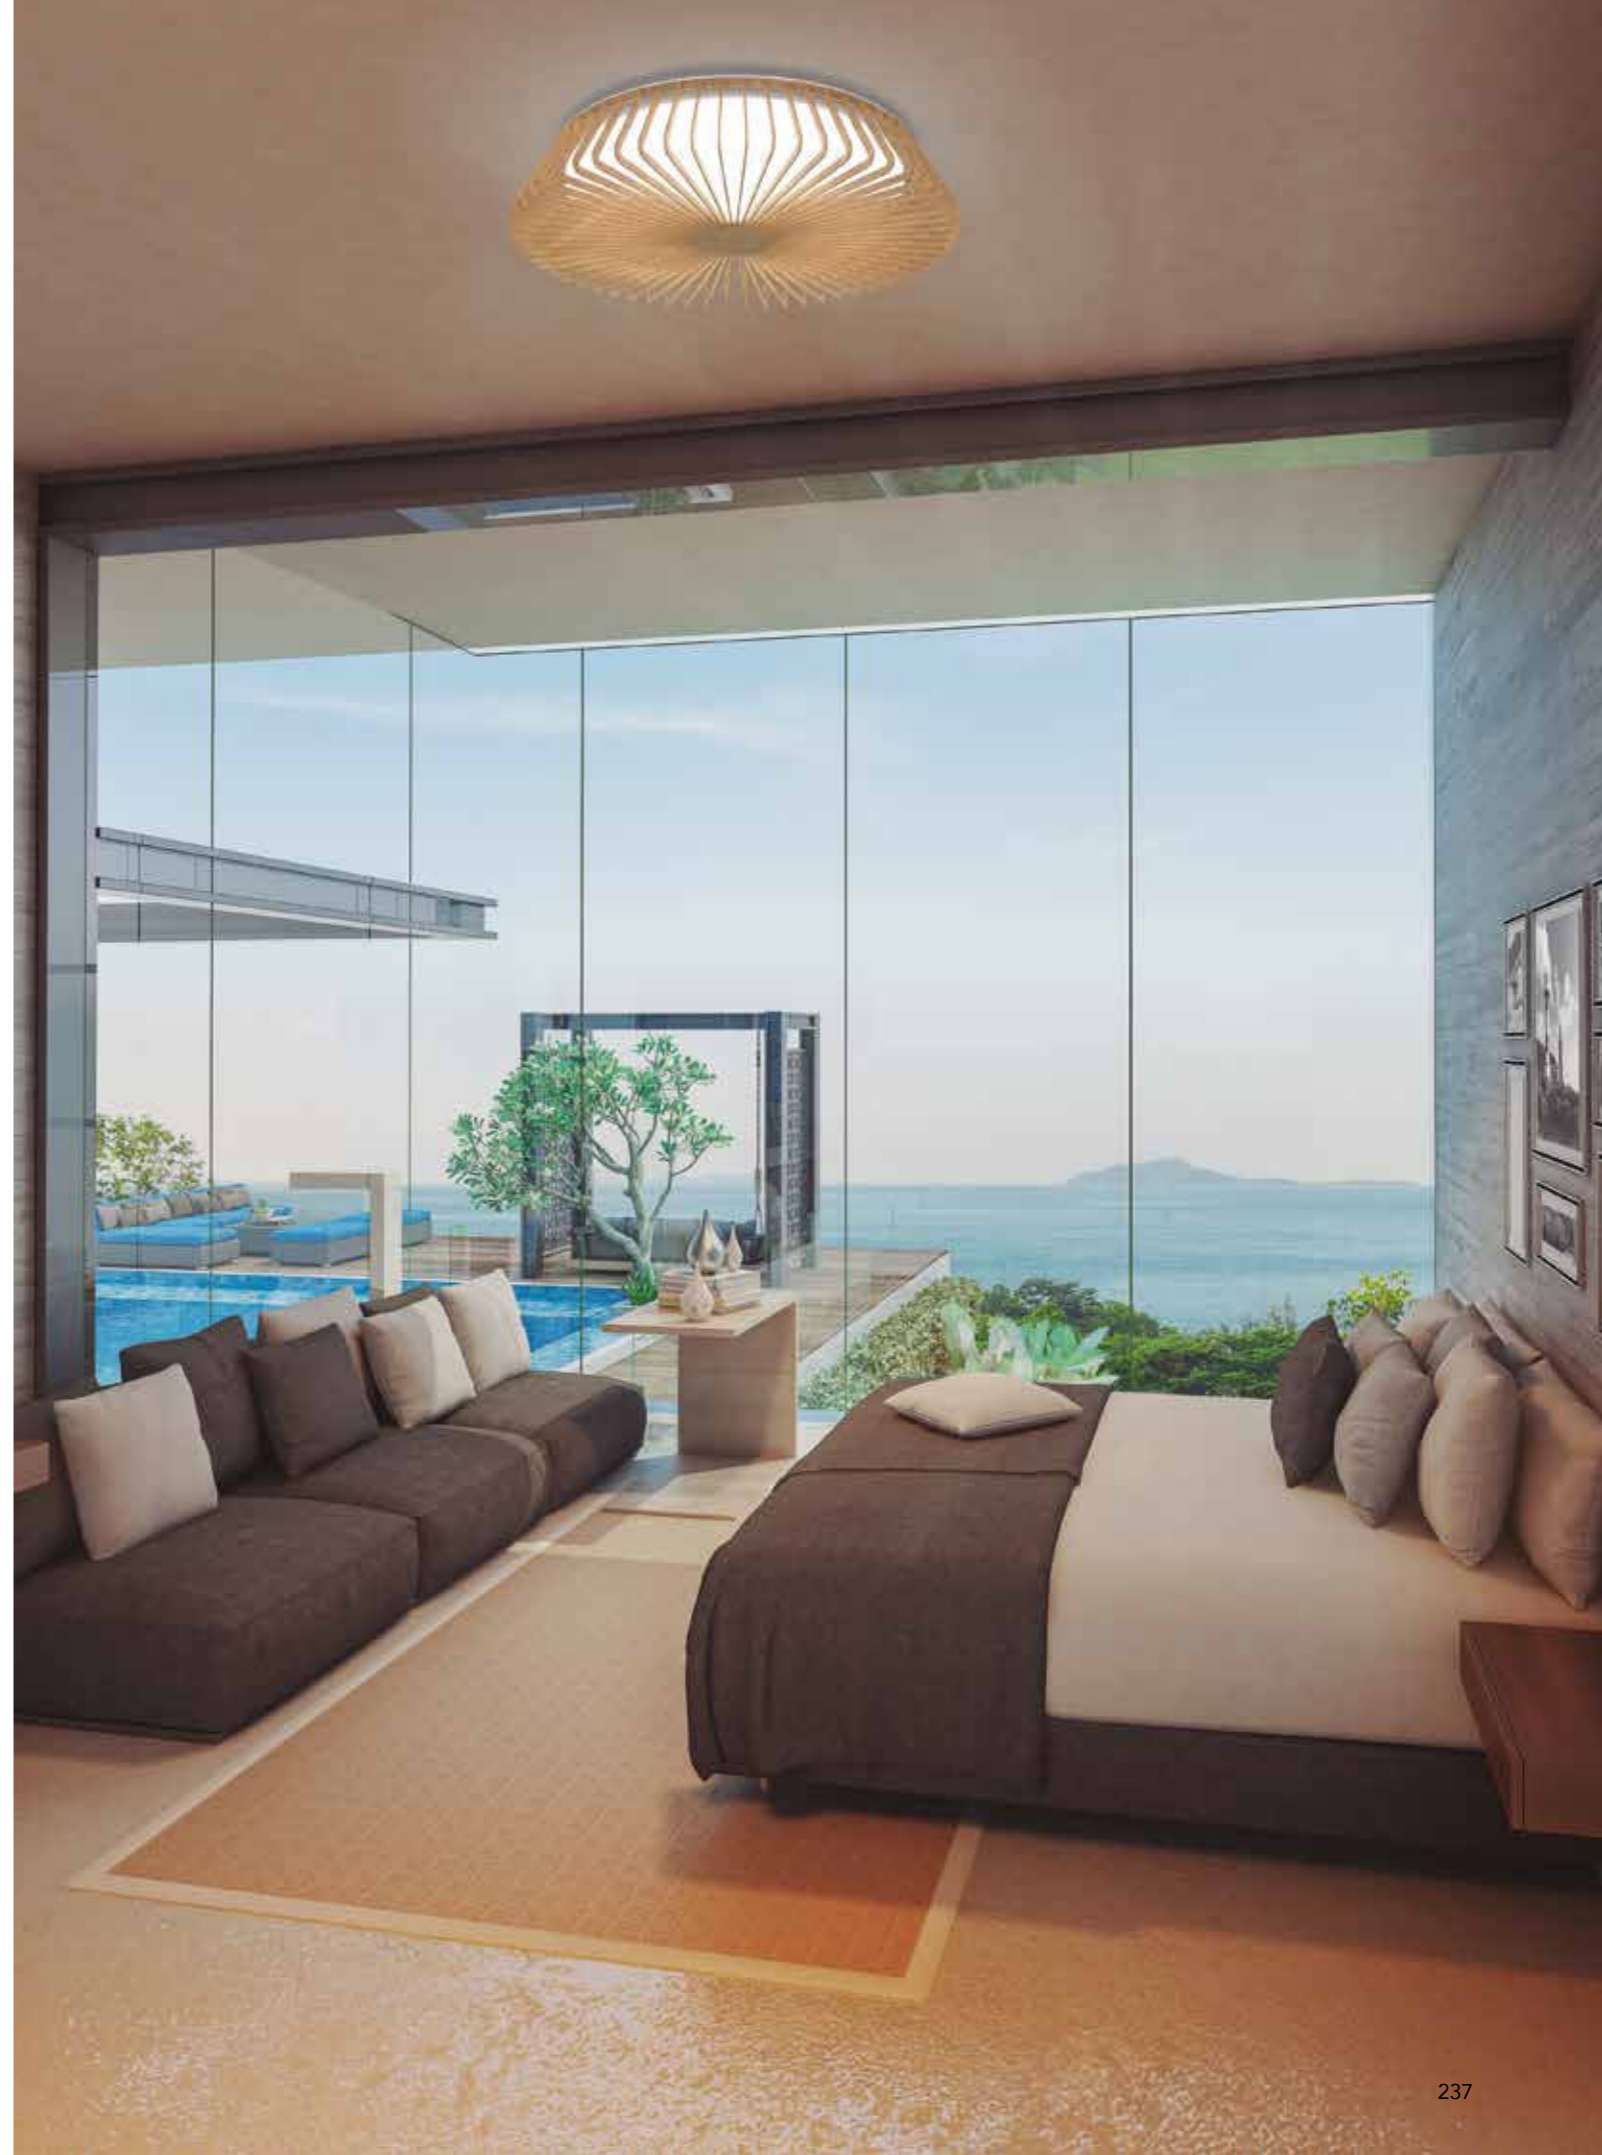

HIMALAYA

Plafón-Ceiling lamp

7963 Blanco-White
LED 80W 2700K-5000K 3500lm

7964 Madera-Wood
LED 80W 2700K-5000K 3500lm

7965 Negro-Black
LED 80W 2700K-5000K 3500lm

R00129