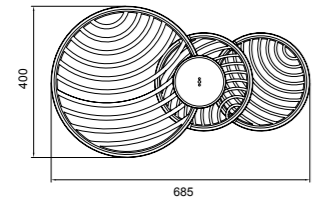

7233 Oro-Gold
LED 40W 3000K 3000lm