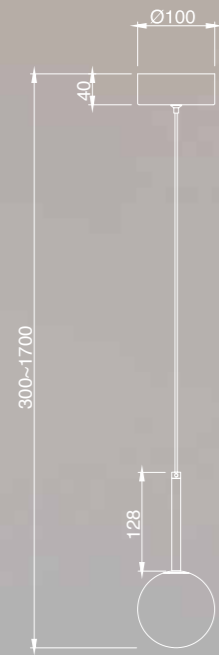

7634 Negro-Black
1LxG4 máx. 5W LED (incl)

7636 Negro-Black
1LxG4 máx. 5W LED (incl)