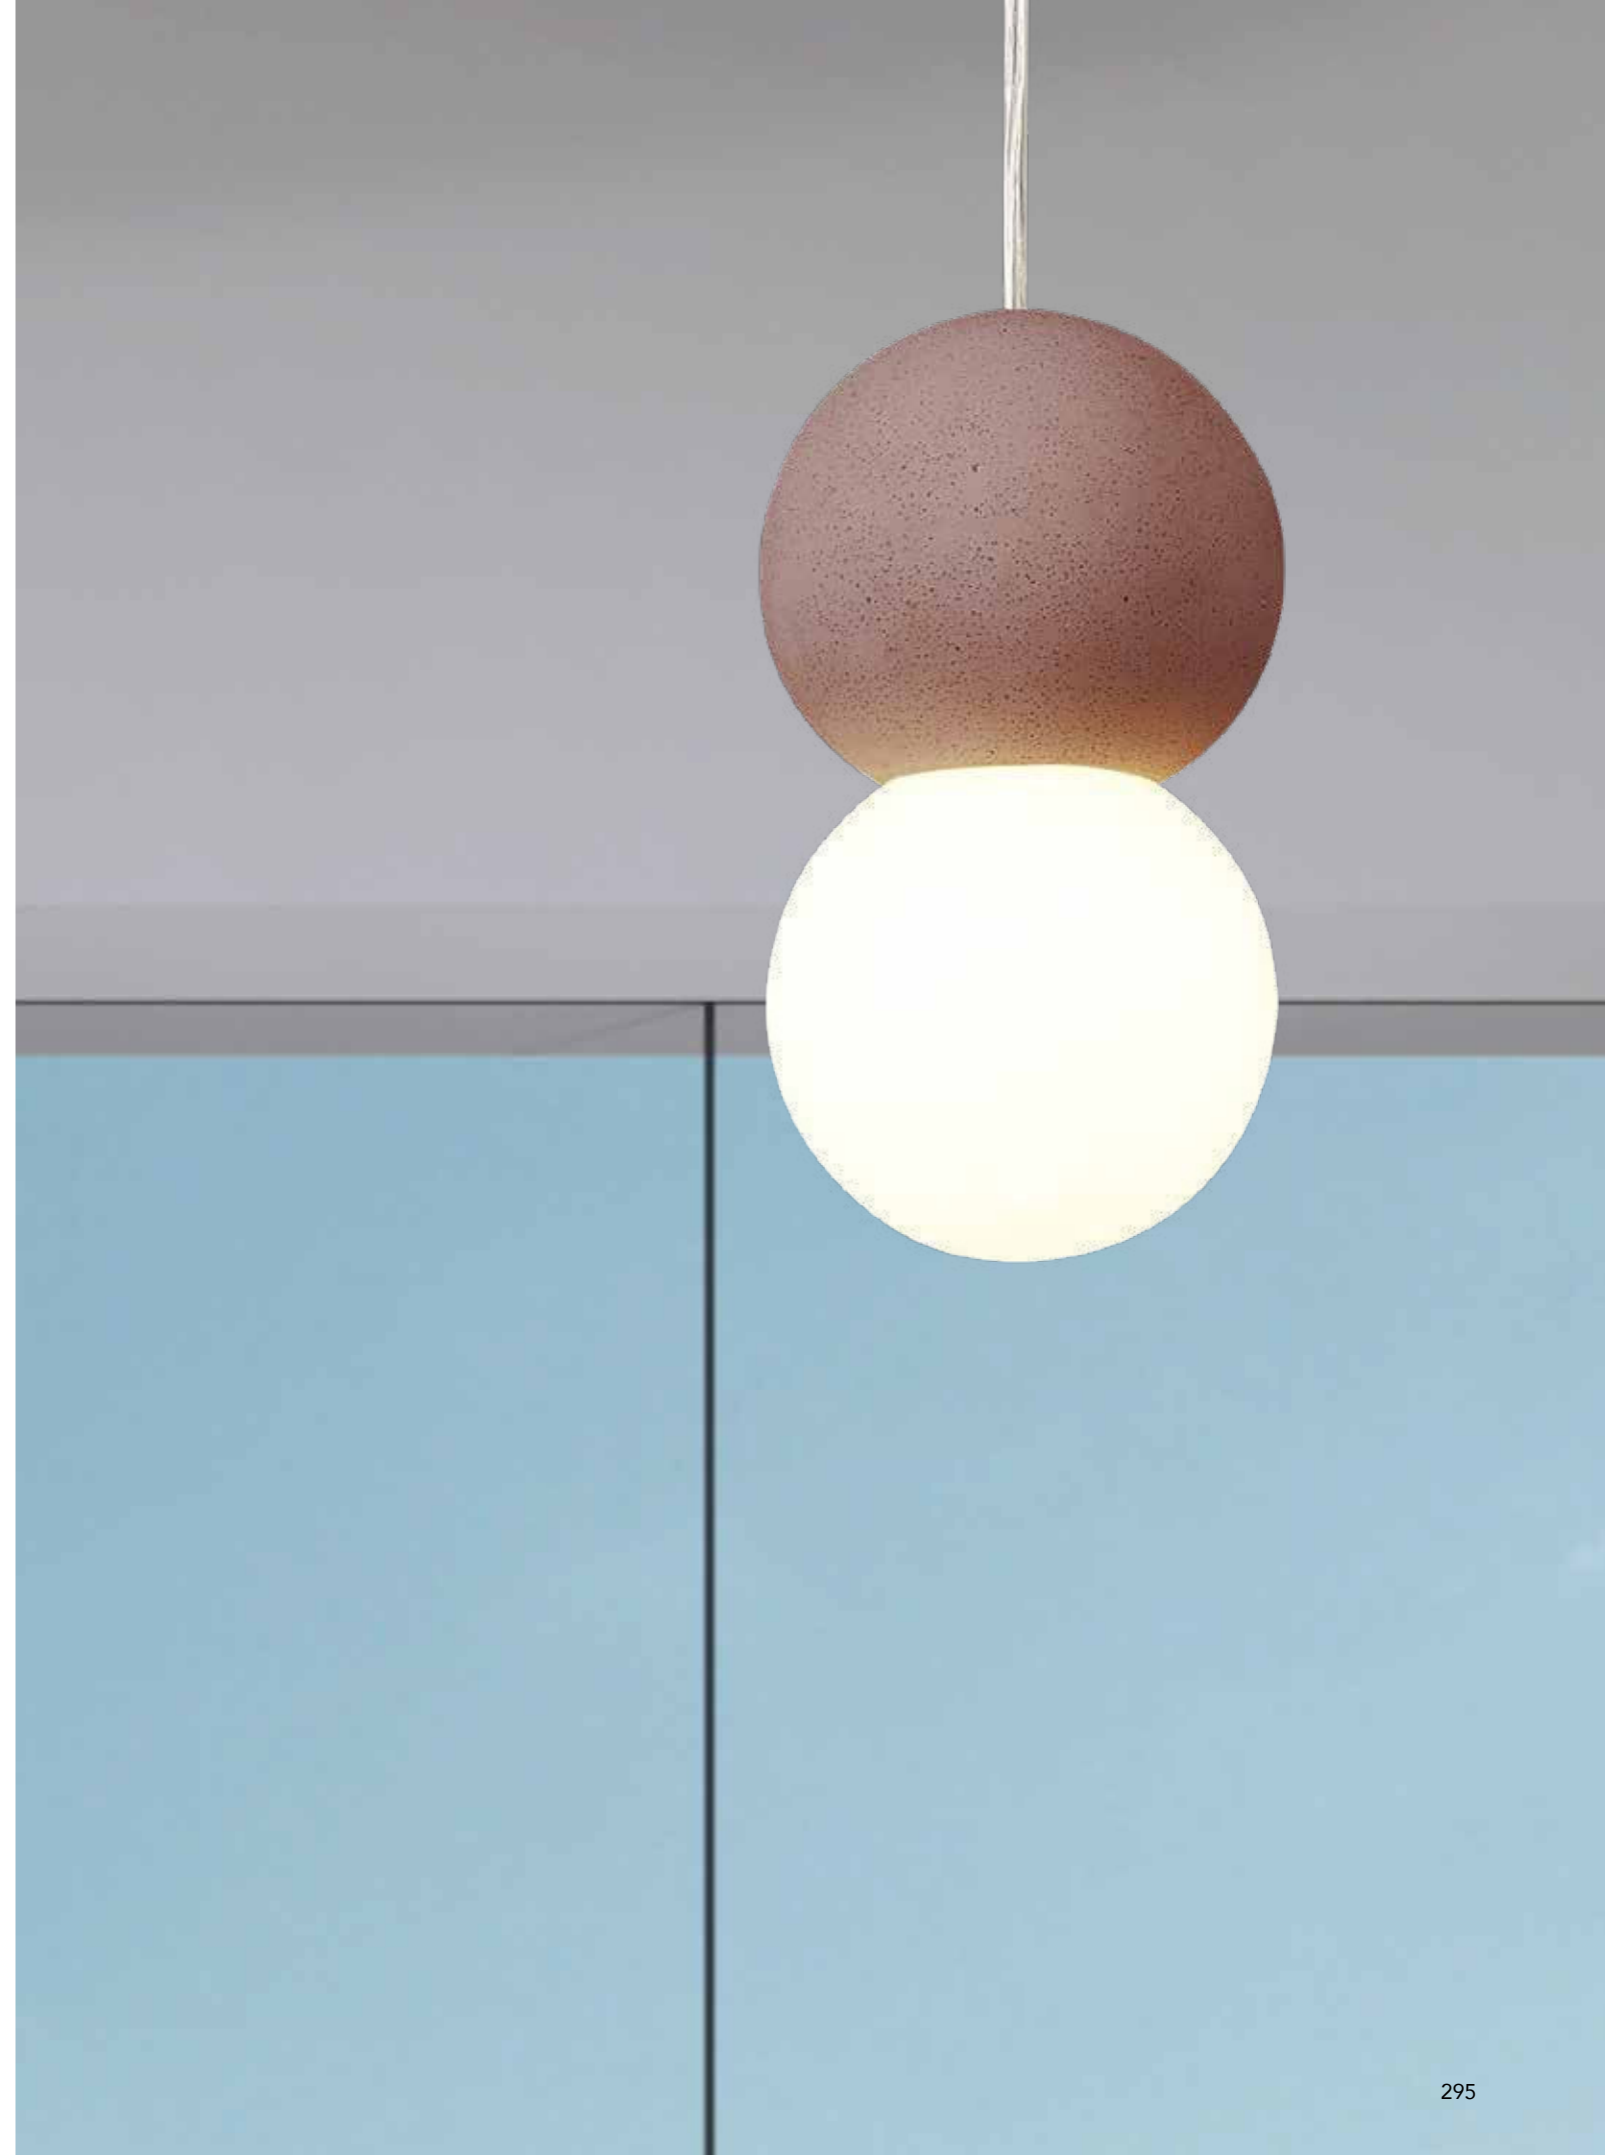

HELIX

by Santiago Sevillano Studio

HELIX

Sobremesa-Table lamp

6103 Plata cromo-Silver chrome
LED 20W 3000K 1600lm

6104 Negro-Black
LED 20W 3000K 1600lm

Aluminio/Acero/Acrílico-Aluminum/Steel/Acrylic 220-240V~ 50/60Hz CRI≥ 80 Registered N° 004721413-001