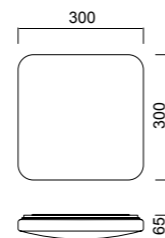

QUATRO II

Plafón-Ceiling lamp

6242 Blanco-White
LED 60W 3000K 3800lm

6241 Blanco-White
LED 45W 3000K 2800lm

6240 Blanco-White
LED 30W 3000K 1800lm

6245 Blanco-White
LED 60W 5000K 4000lm

6244 Blanco-White
LED 45W 5000K 3000lm

6243 Blanco-White
LED 30W 5000K 2000lm