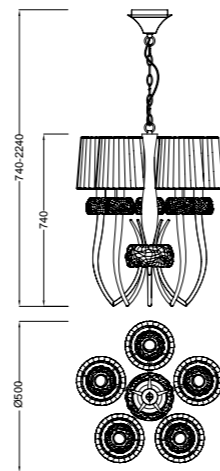

LOEWE

4732 Cuero/Blanco-Antique brass/White
5 x E14 máx. 20W LED (no incl)