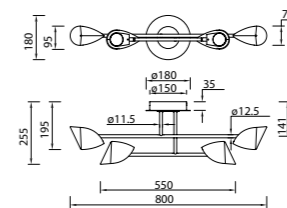

7582 Negro-Black
LED 30W 3000K 2100lm

Aluminio/Metal-Aluminium/Metal 220-240V~ 50/60Hz CRI≥ 80 Registered N°008635742-0007