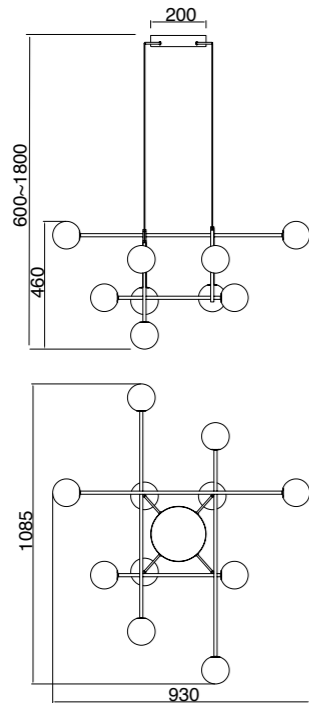

CAPUCCINA

Aplique-Wall lamp

7583 Negro-Black
LED 6W 3000K 530lm

CELLAR

by Santiago Sevillano Studio

7630 Negro-Black
11LxG4 máx. 5W LED (incl)

7631 Negro-Black
8LxG4 máx. 5W LED (incl)

R09243 LED G4 5W 3000K 500lm (incl)