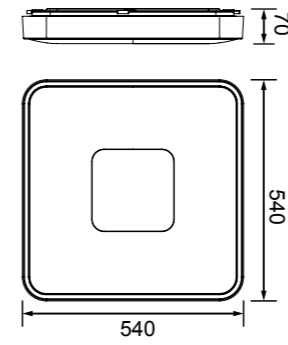

7920 Negro-Black
LED 80W 2700K-5000K 3900lm

7917 Negro-Black
LED 100W 2700K-5000K 4900lm