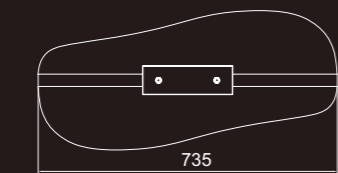

BIANCA

7835 Blanco-White
LED 40W 3000K 2450lm