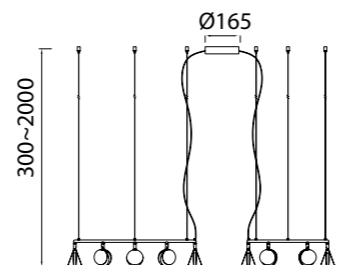

7356 Oro-Gold
LED 70W 3000K 3710lm

Metal-Metal 220-240V~ 50/60Hz CRI≥ 80