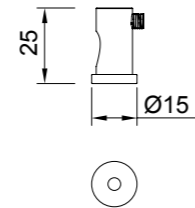

BLOCACABLES - WIRELOCKER

- **8264**
  Blanco-White
- **8274**
  Cromo-Chrome
- **8269**
  Oro-Gold
- **8518**
  Negro-Black