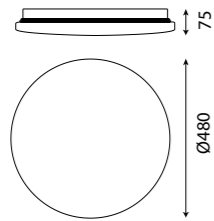

ZERO SMART

5946 Blanco-White
LED 80W 2700K-5000K 4500lm