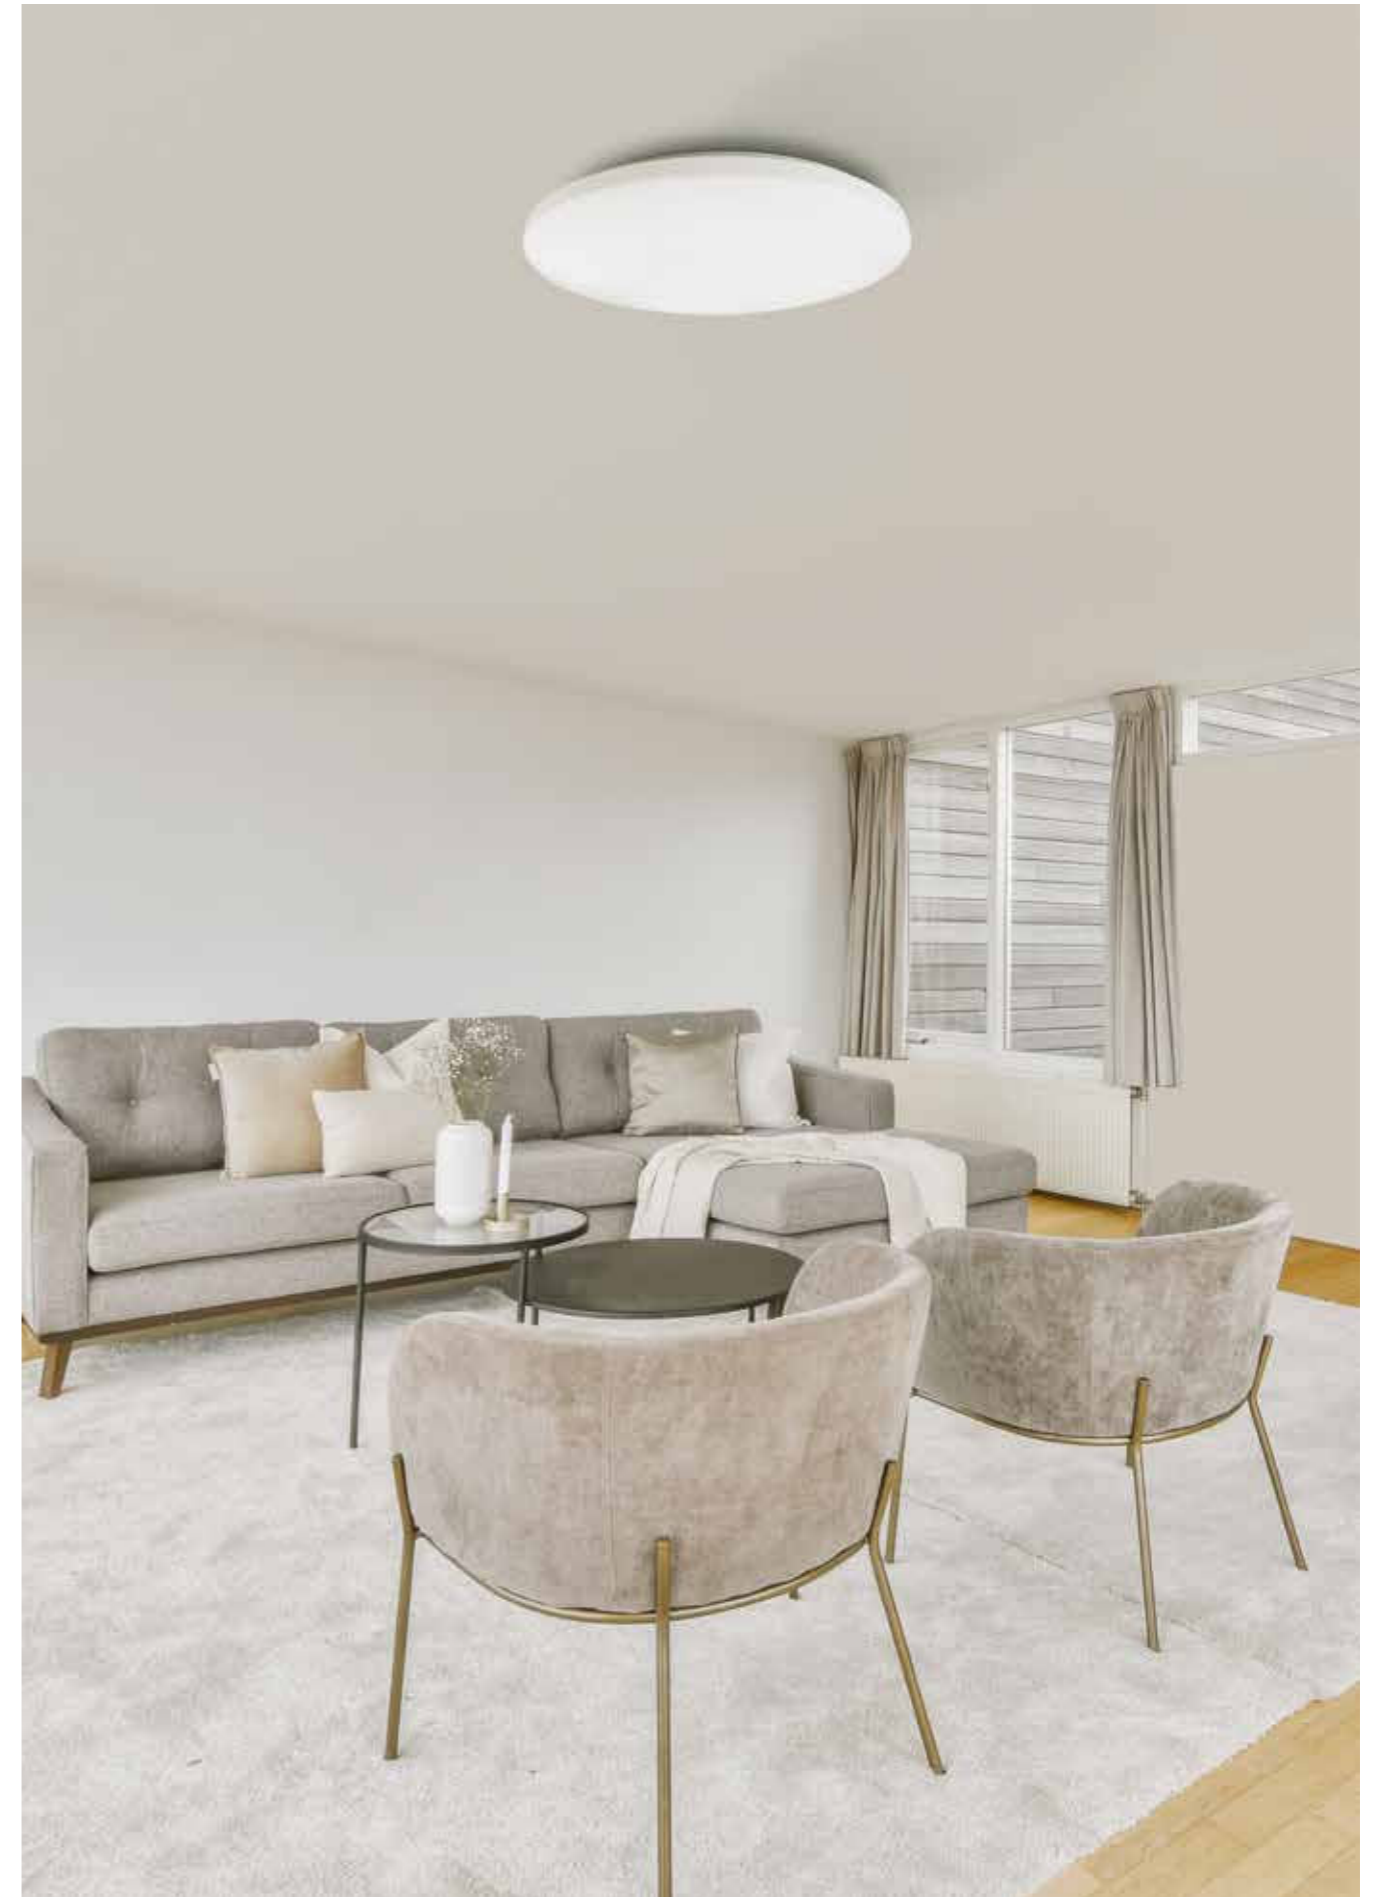

5940 Blanco-White
LED 50W 3000K 3700lm

5942 Blanco-White
LED 36W 3000K 2350lm

5944 Blanco-White
LED 24W 3000K 1600lm

5941 Blanco-White
LED 50W 5000K 3800lm

5943 Blanco-White
LED 36W 5000K 2450lm

5945 Blanco-White
LED 24W 5000K 1700lm