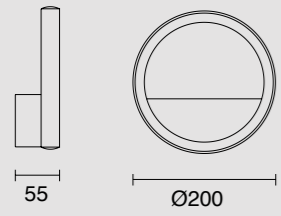

8596 Blanco-White
LED 8W 3000K 640lm

8592 Negro-Black
LED 8W 3000K 640lm