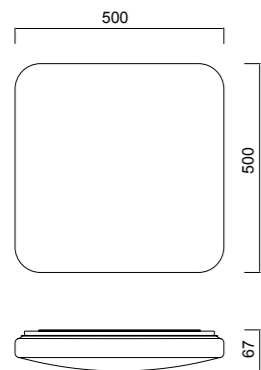

QUATRO II

Plafón-Ceiling lamp

6242 Blanco-White
LED 60W 3000K 3800lm

6241 Blanco-White
LED 45W 3000K 2800lm

6240 Blanco-White
LED 30W 3000K 1800lm

6245 Blanco-White
LED 60W 5000K 4000lm

6244 Blanco-White
LED 45W 5000K 3000lm

6243 Blanco-White
LED 30W 5000K 2000lm