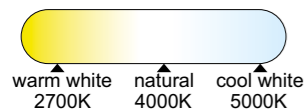

7964 Madera-Wood
LED 80W 2700K-5000K 3500lm

7965 Negro-Black
LED 80W 2700K-5000K 3500lm

R00129

HIMALAYA

Plafón-Ceiling lamp

7966 Blanco-White
LED 56W 2700K-5000K 2500lm

7967 Madera-Wood
LED 56W 2700K-5000K 2500lm