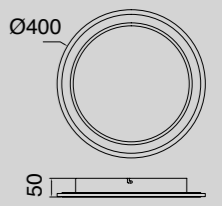

8508 Blanco-White
LED 12W 4000K 1000lm

R00127