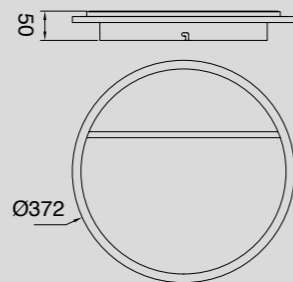

MÁRMOL

MÁRMOL

8502 Blanco-White
Decorado mármol/Decorated marble
LED 20W 3000K 1800lm

8503 Blanco-White
Decorado mármol/Decorated marble
LED 12W 3000K 1080lm

8507 Blanco-White
Decorado mármol/Decorated marble
LED 30W 3000K 2100lm