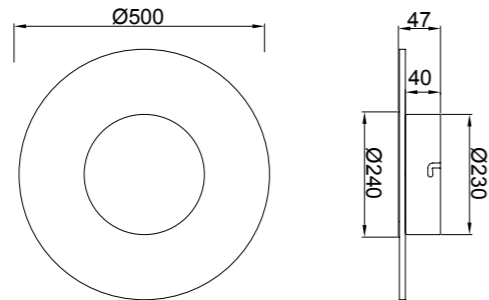

8076 Blanco-White
LED 30W 3000K 1600lm

Aluminio+Acrílico-Aluminium+Acrylic 220-240V~ 50/60Hz CRI≥ 80