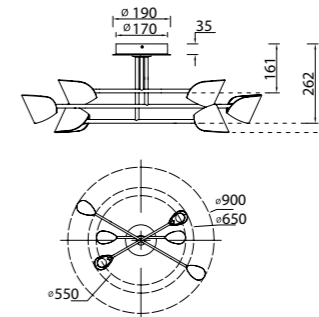

7584 Negro-Black
LED 8,5W 3000K 610lm

7587 Negro-Black
LED 8,5W 3000K 610lm

7578 Negro-Black
LED 61,5W 3000K 4000lm

7579 Negro-Black
LED 45W 3000K 3100lm

7580 Negro-Black
LED 44,5W 3000K 3100lm

7581 Negro-Black
LED 45W 3000K 3200lm