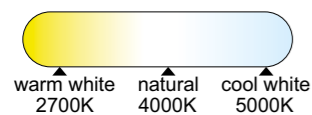

PC/Acrílico-PC/Acrylic 220-240V~ 50/60Hz CRI≥ 80-R00129 Incluido Registered N° 007663331-0019