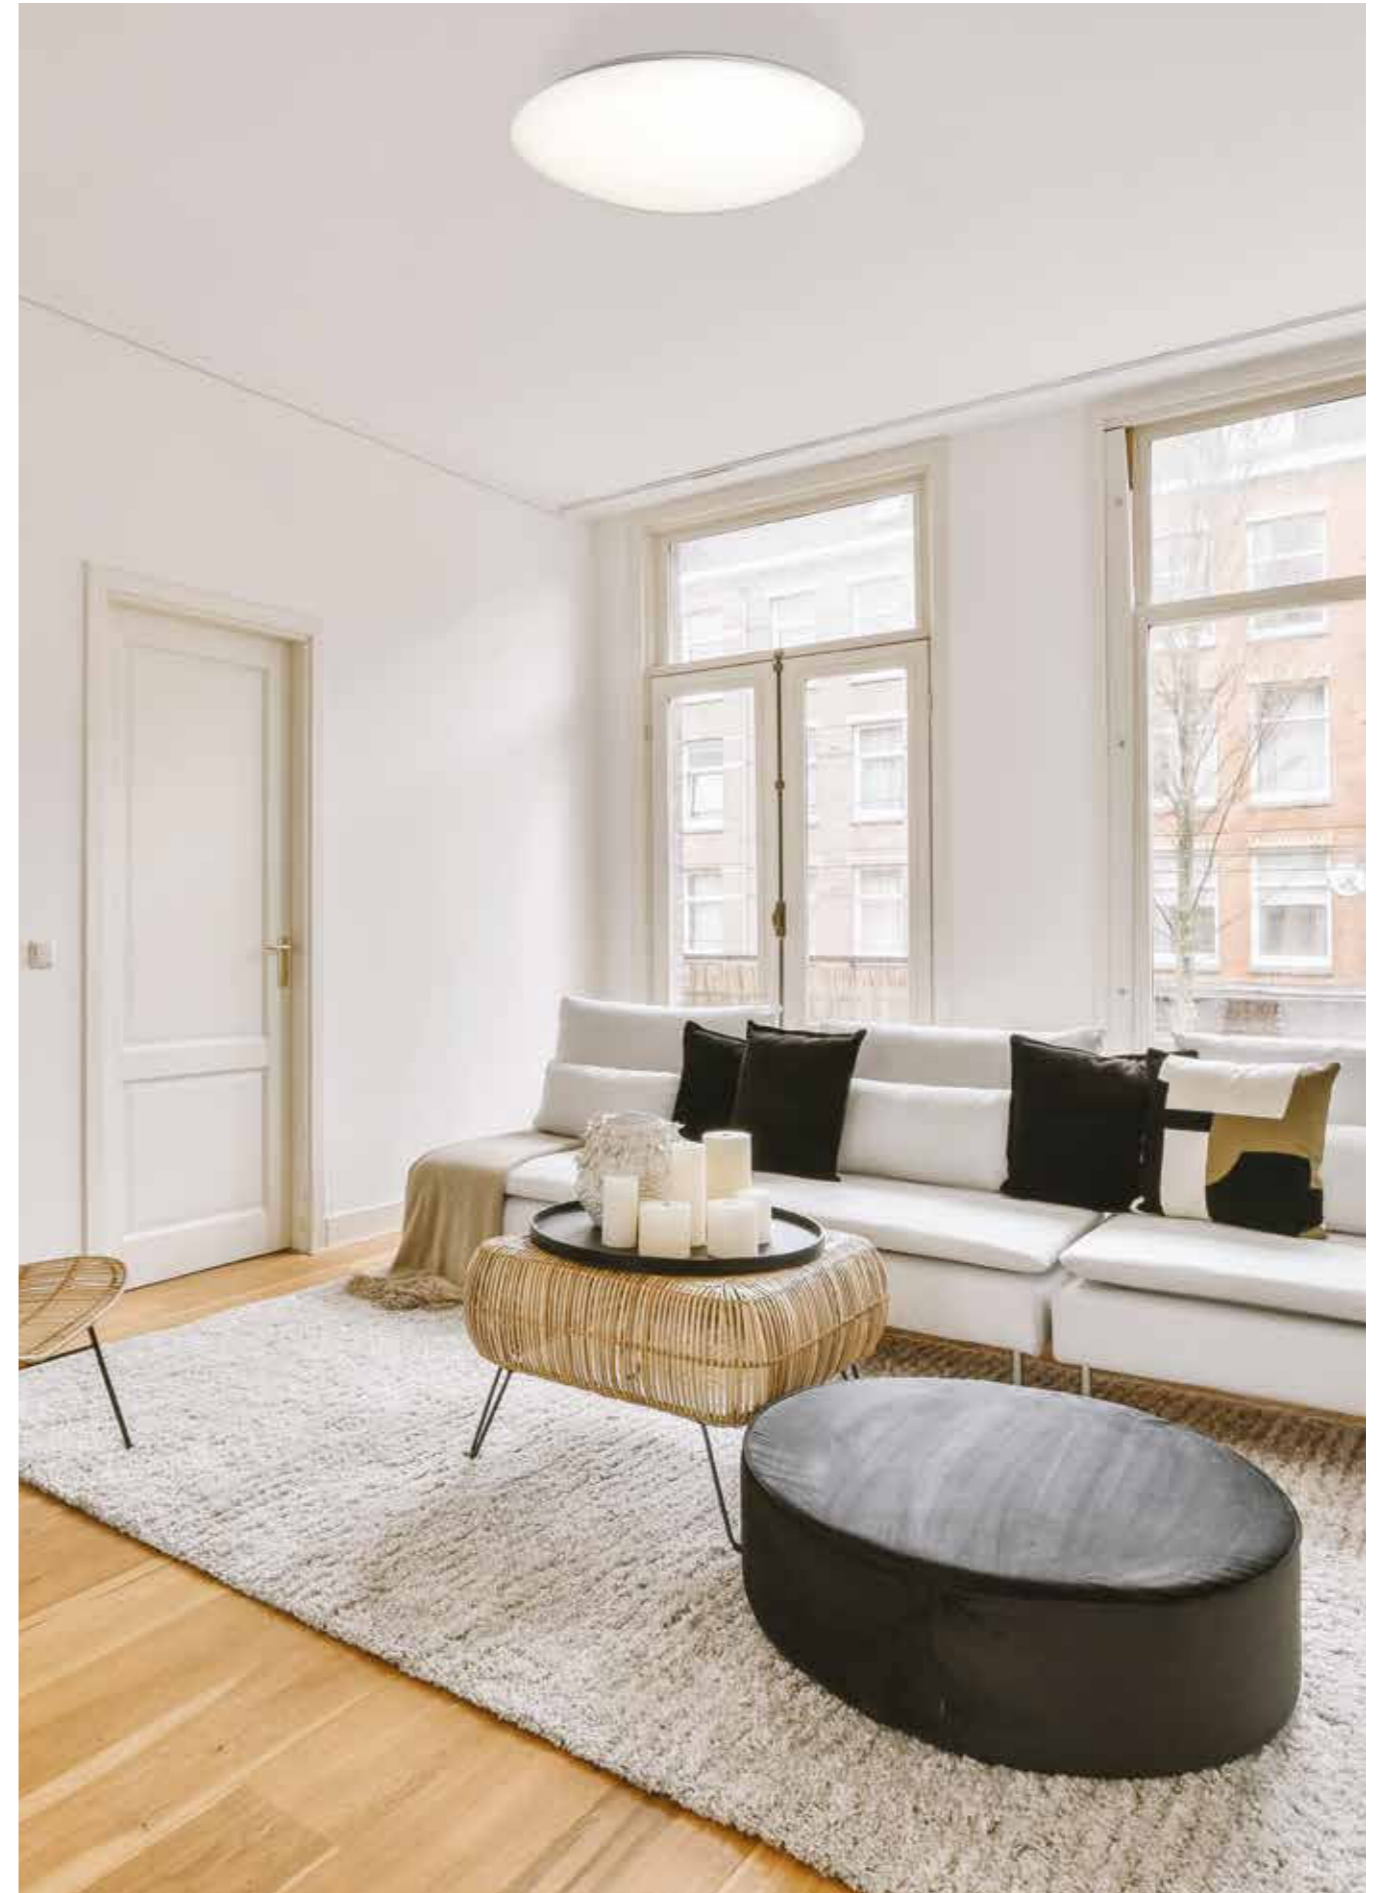

ZERO E27

Metal/Acrílico-Metal/Acrylic 100-240V~ 50/60Hz