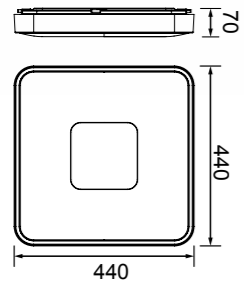

COIN

by Mantra Team

COIN

Plafón-Ceiling lamp

Plafón-Ceiling lamp

7925 Oro-Gold
LED 100W 2700K-5000K 4900lm

7916 Blanco-White
LED 100W 2700K-5000K 4900lm

7926 Oro-Gold
LED 80W 2700K-5000K 3900lm