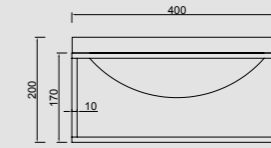

Plafón-Ceiling lamp

7602 Negro-Black
3LxE27 (no incl)