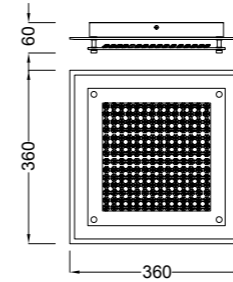

4581 Cromo-Chrome
LED 18W 4000K 1800lm