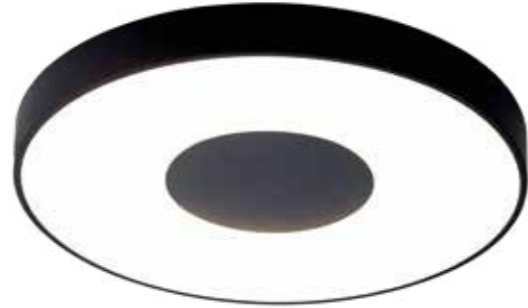

by Mantra Team

COIN

Plafón/Ceiling lamp

7560 Blanco-White
LED 100W 2700K-5000K 6000lm

7561 Negro-Black
LED 100W 2700K-5000K 6000lm

7562 Madera-Wood
LED 100W 2700K-5000K 6000lm

8036 Oro-Gold
LED 100W 2700K-5000K 6000lm