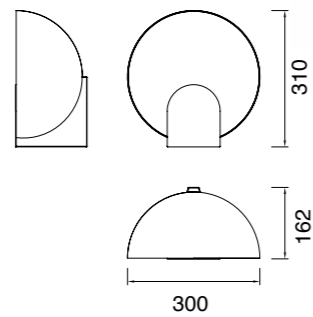

8434 Oro-Gold
LED 5W 3000K 400lm

8590 Negro-Black
LED 5W 3000K 400lm