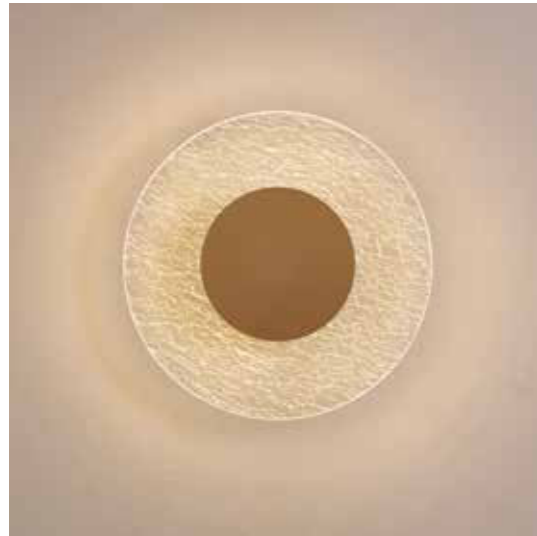

Aluminio+Metal/Aluminum+Metal 220-240V~ 50/60Hz CRI≥ 80

JEWEL

by Hugo Tejada

JEWEL

8073 Oro-Gold
LED 12W 3000K 750lm

8074 Blanco-White
LED 12W 3000K 750lm

8075 Oro-Gold
LED 30W 3000K 1600lm

8076 Blanco-White
LED 30W 3000K 1600lm