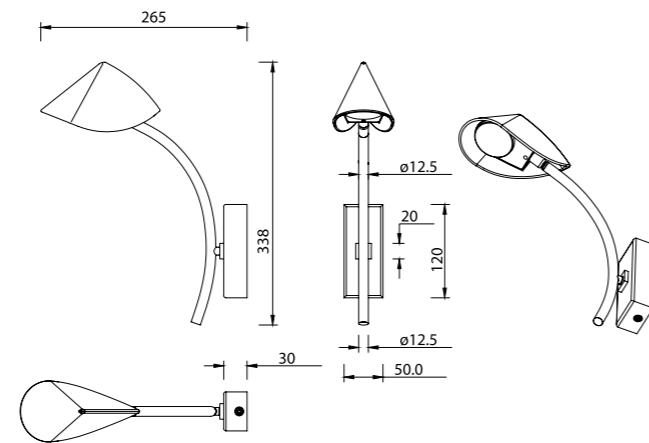

CAPUCCINA

Aplique-Wall lamp

7583 Negro-Black
LED 6W 3000K 530lm

CELLAR

by Santiago Sevillano Studio

7630 Negro-Black
11LxG4 máx. 5W LED (incl)

7631 Negro-Black
8LxG4 máx. 5W LED (incl)

R09243 LED G4 5W 3000K 500lm (incl)