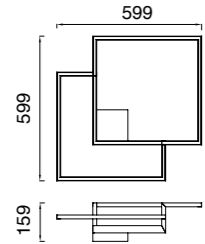

BOUTIQUE

Plafón-Ceiling lamp

7672 Negro-Black
LED 42,5W 3000K 2450lm

7686 Negro-Black
LED 79W 3000K 4250lm

7673 Negro-Black
LED 42,5W 3000K 2450lm
Dimmable Phase Cut

7687 Negro-Black
LED 79W 3000K 4250lm
Dimmable Phase Cut