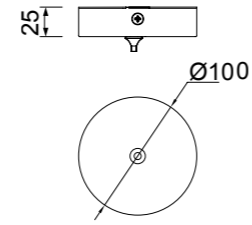

ELSA

FLORÓN DE TECHO 1L - CEILING CUP 1L

- **8260**
  Blanco-White
- **8270**
  Cromo-Chrome
- **8265**
  Oro-Gold
- **8514**
  Negro-Black