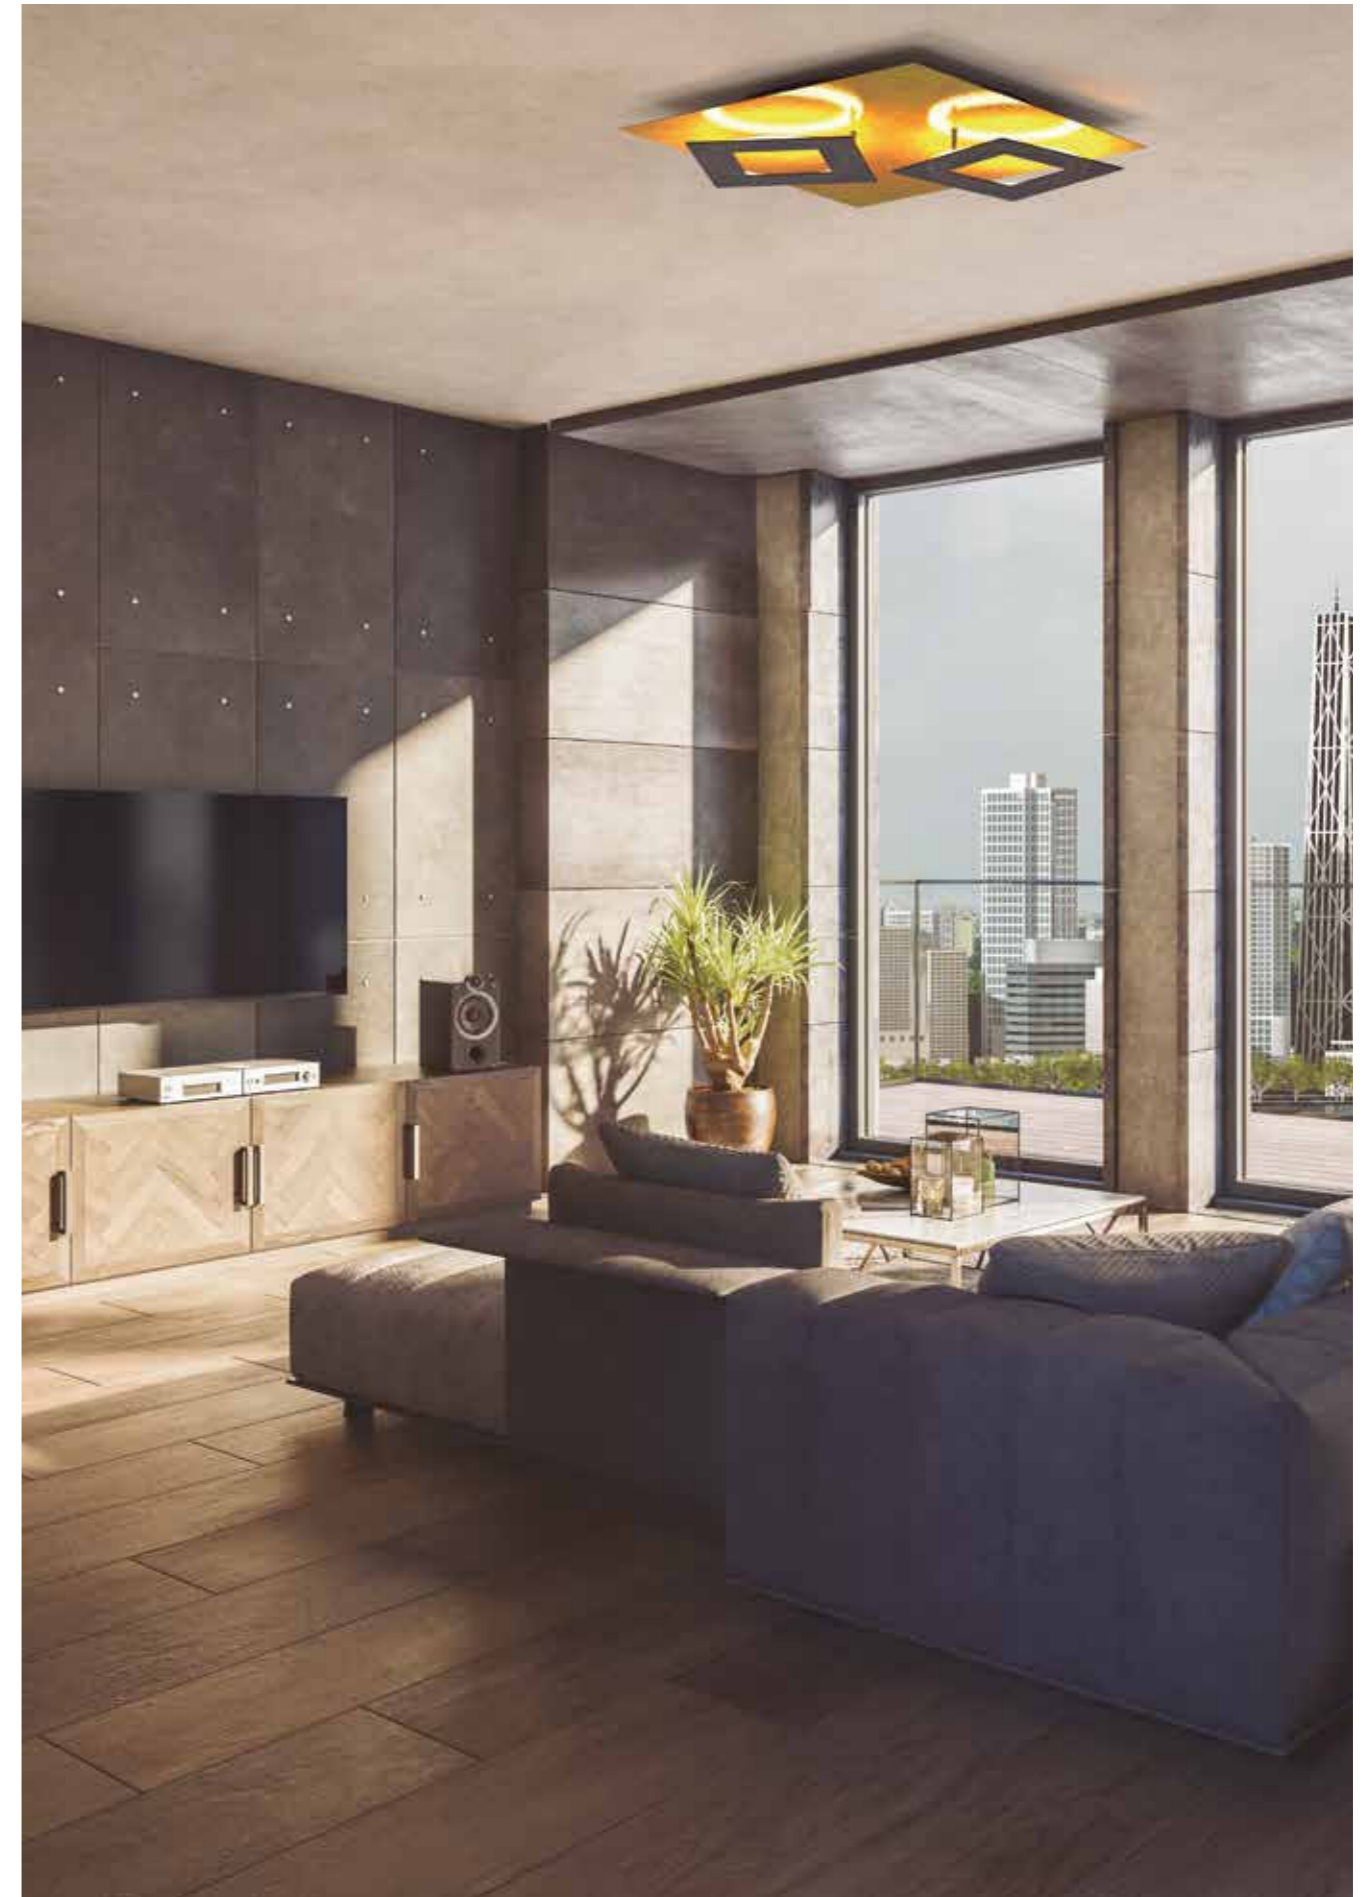

DALIA

8160 Blanco-White
LED 48W 3000K 3360lm

8161 Blanco+oro-White+gold
LED 48W 3000K 3360lm

8162 Negro+oro-Black+gold
LED 48W 3000K 3360lm

8163 Corten+oro-Corten+gold
LED 48W 3000K 3360lm

Aluminio-Aluminium 220-240V~ 50/60Hz CRI≥ 80