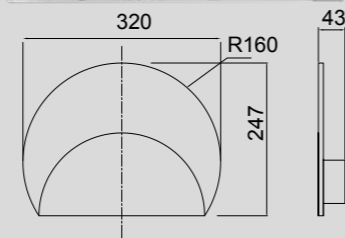

8507 Blanco-White
Decorado mármol/Decorated marble
LED 30W 3000K 2100lm