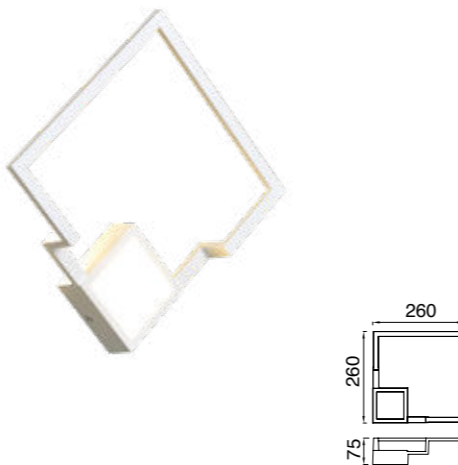

7670 Blanco-White
LED 17,5W 3000K 1150lm

7671 Blanco-White
LED 17,5W 3000K 1150lm
Dimmable Phase Cut