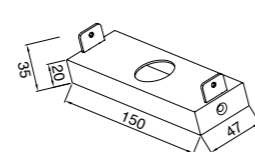

7676 Aplique +7714 Elevador
7676 Aplique

7674 Aplique +7713 Elevador
7676 Aplique
7676 Aplique

7674 Negro-Black
LED 49W 3000K 2740lm

7676 Negro-Black
LED 38,5W 3000K 2250lm

7678 Negro-Black
LED 21,5W 3000K 1130lm

7675 Negro-Black
LED 49W 3000K 2740lm
Dimmable Phase Cut

7677 Negro-Black
LED 38,5W 3000K 2250lm
Dimmable Phase Cut

7679 Negro-Black
LED 21,5W 3000K 1130lm
Dimmable Phase Cut

Accesorio elevador para hacer combinaciones
Lifting accessory for combinations

7713 Negro-Black

7714 Negro-Black

7715 Negro-Black

MODO DE USO