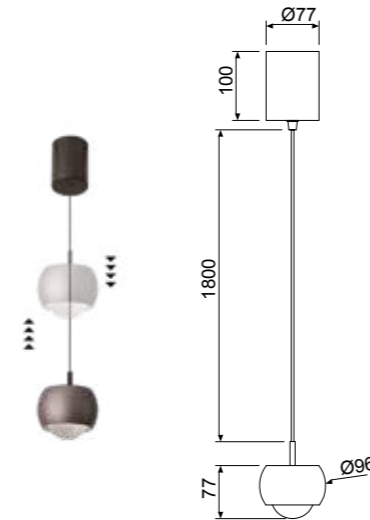

8408 Café-Coffee
LED 12W 3000K 1000lm

8541 Oro-Gold
LED 12W 3000K 1000lm

MODO DE USO