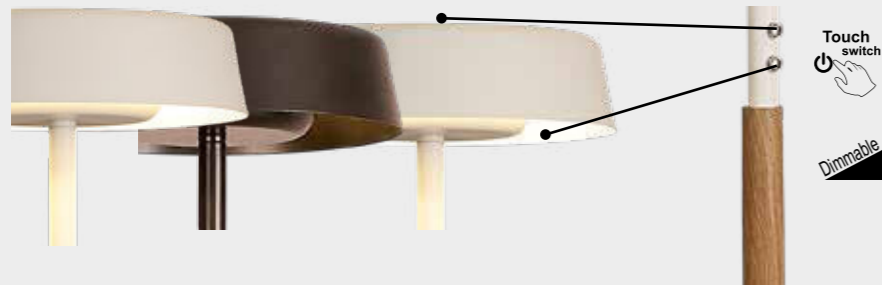

NOA II

8566 Blanco-White
LED 15+15W 3000K 2800lm

8567 Negro-Black
LED 15+15W 3000K 2800lm

8568 Blanco madera- Wood white
LED 15+15W 3000K 2800lm

MODO DE USO

Acero/Steel 220-240V~ 50/60Hz CRI≥ 80