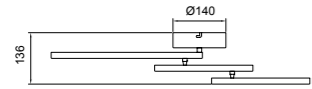

7233 Oro-Gold
LED 40W 3000K 3000lm