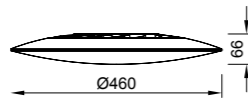

7978 Blanco-White
LED 50W 3000K 4150lm