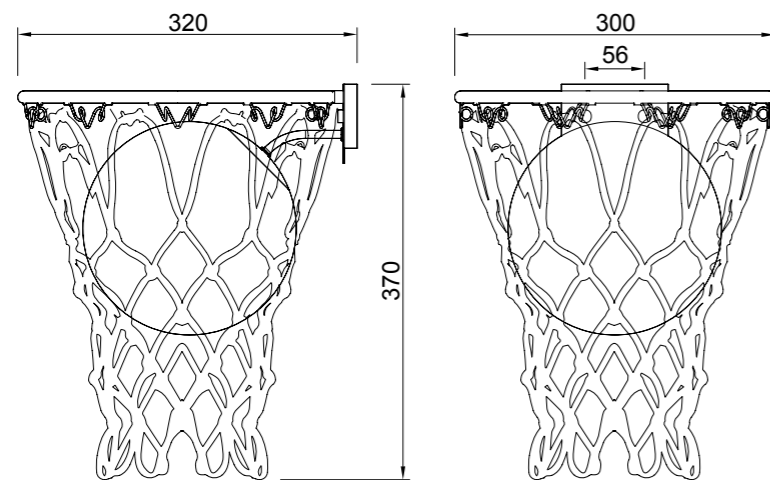

BASKETBALL

by Privalov Andrey

BASKETBALL

7242 Blanco mate-Matt white
1L x E27 (no incl)

7243 Negra mate-Matt black
1L x E27 (no incl)

7244 Rojo mate-Matt red
1L x E27 (no incl)

Metal/Nailon-Metal/Nylon 100-240V~ 50/60Hz E27 no incl máx.20W LED Registered N° 007663331-0027