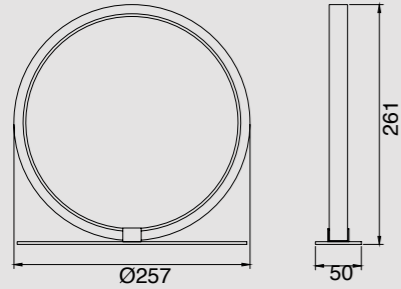

KITESURF

8599 Blanco-White
LED 8W 3000K 640lm

8595 Negro-Black
LED 8W 3000K 640lm