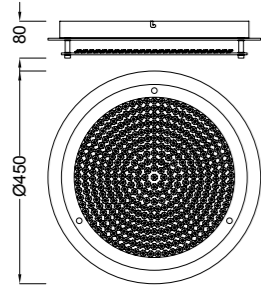

CRYSTAL LED MIRROR

5092 Cromo-Chrome
LED 21W 4000K 2100lm