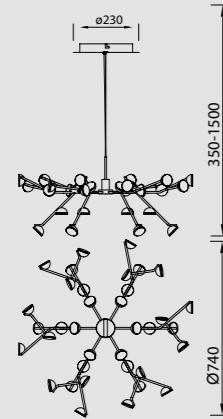

ADN

6260 Blanco mate-Matte white
LED 100W 3000K 7250lm

8651 Blanco mate-Matte white
LED 108W 3000K 7250lm
Dimmable