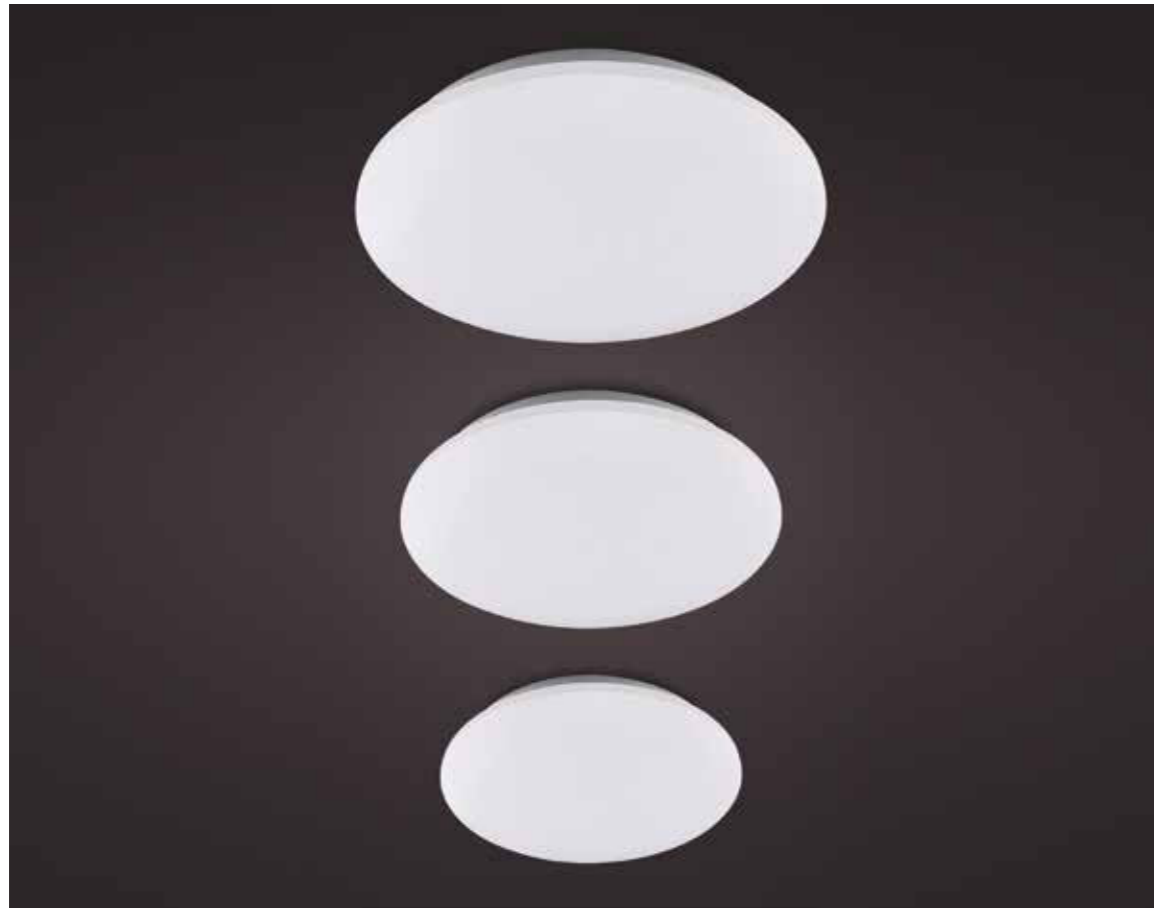

Metal/Acrílico-Metal/Acrylic 220-240V 50/60Hzz CRI ≥80 - R00127 Incluido

ZERO II

Plafón-Ceiling lamp

5940 Blanco-White
LED 50W 3000K 3700lm

5942 Blanco-White
LED 36W 3000K 2350lm

5944 Blanco-White
LED 24W 3000K 1600lm