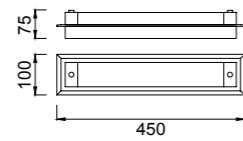

5533 Cromo-Chrome
LED 13W 4000K 1100lm