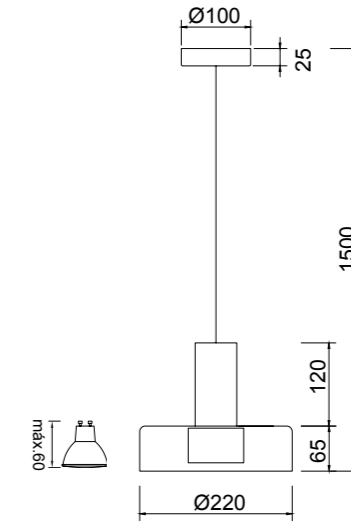

Bombillas recomendadas-Suggested bulbs

GU10	K	LED	REF	DIMMABLE
	3000K	9W	R09218	
	3000K	9W	R09219	
	4000K	9W	R09220