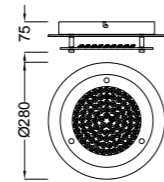

5090 Cromo-Chrome
LED 12W 4000K 1200lm