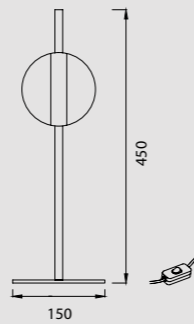

7164 Oro/Negro-Gold/Black
LED 8W 3000K 600lm