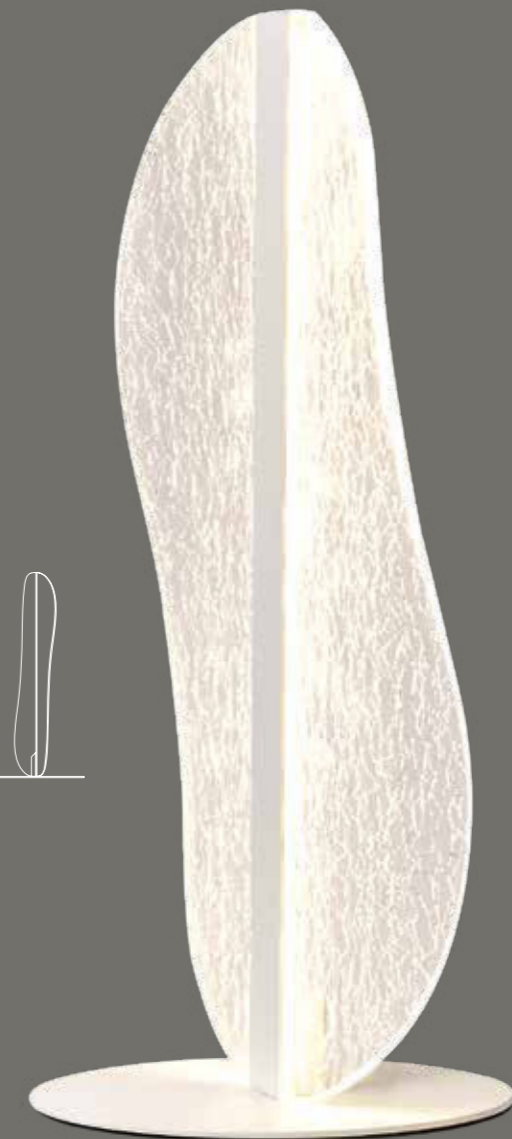

Registered N° 008635742-0001

Metal/Acrílico-Metal/Acrylic 220-240V~ 50/60Hz CRI≥ 80