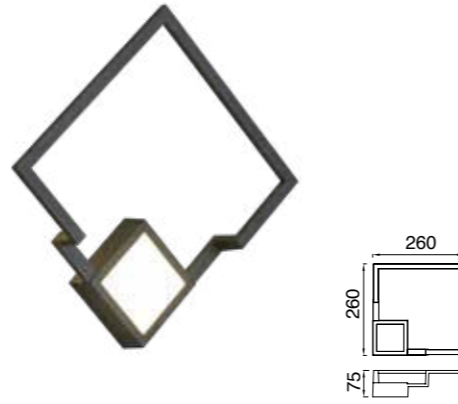

BOUTIQUE

by Santiago Sevillano Studio

BOUTIQUE

Aplique-Wall lamp

7680 Negro-Black
LED 25W 3000K 1370lm

7681 Negro-Black
LED 25W 3000K 1370lm
Dimmable Phase Cut

7682 Negro-Black
LED 17,5W 3000K 1150lm

7683 Negro-Black
LED 17,5W 3000K 1150lm
Dimmable Phase Cut