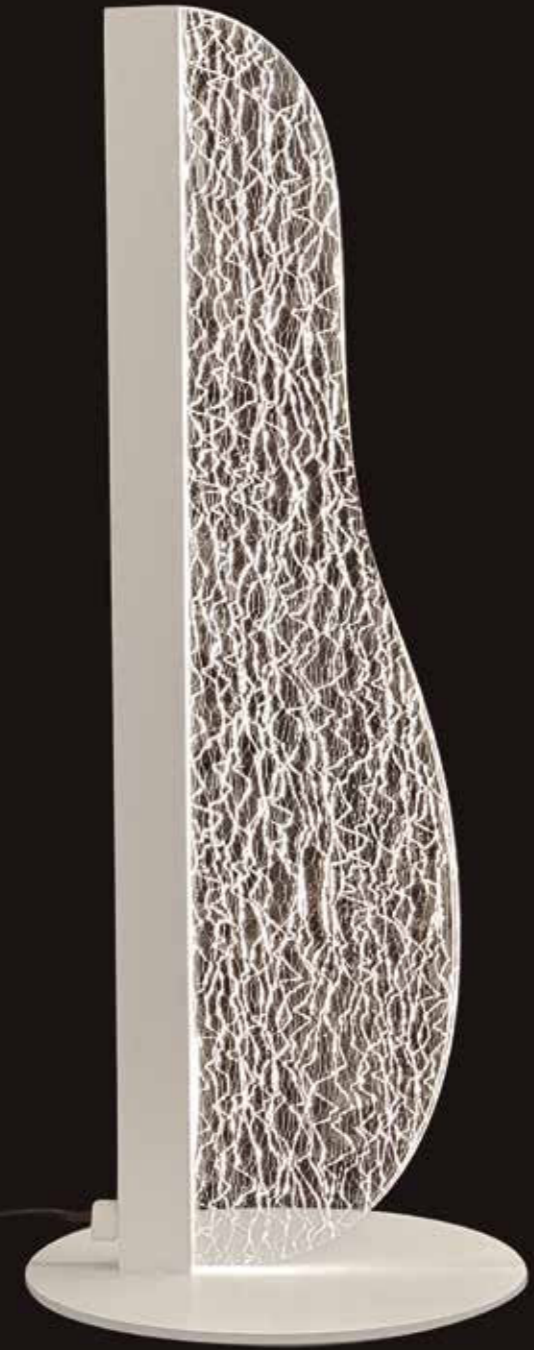

Metal/Acrílico-Metal/Acrylic 220-240V~ 50/60Hz CRI≥ 80

Metal/Acrílico-Metal/Acrylic 220-240V~ 50/60Hz CRI≥ 80