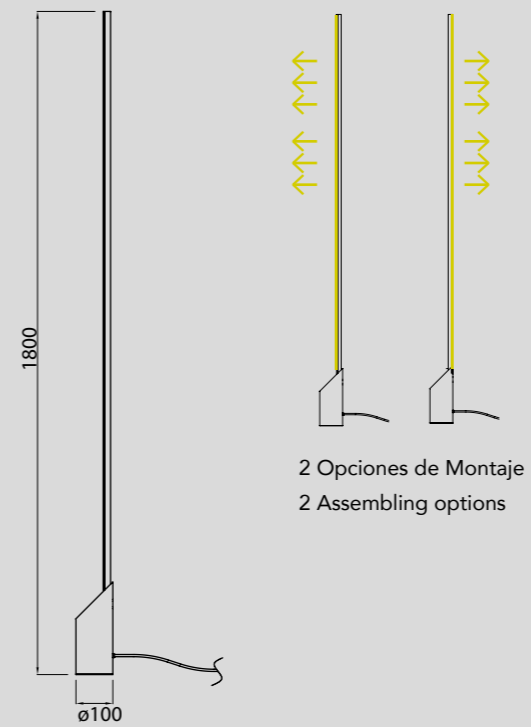

Acero/Steel 220-240V~ 50/60Hz CRI≥ 80

Acero/Steel 220-240V~ 50/60Hz CRI≥ 80