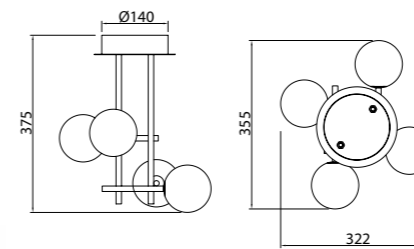

R09243 LED G4 5W 3000K 500lm (incl)

Metal/Cristal-Metal/Glass 220-240V~ 50/60Hz CRI≥ 80 G4 máx. 5W LED Incluido- Registered N° 008435580-0001