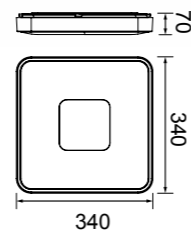

7927 Oro-Gold
LED 56W 2700K-5000K 2500lm