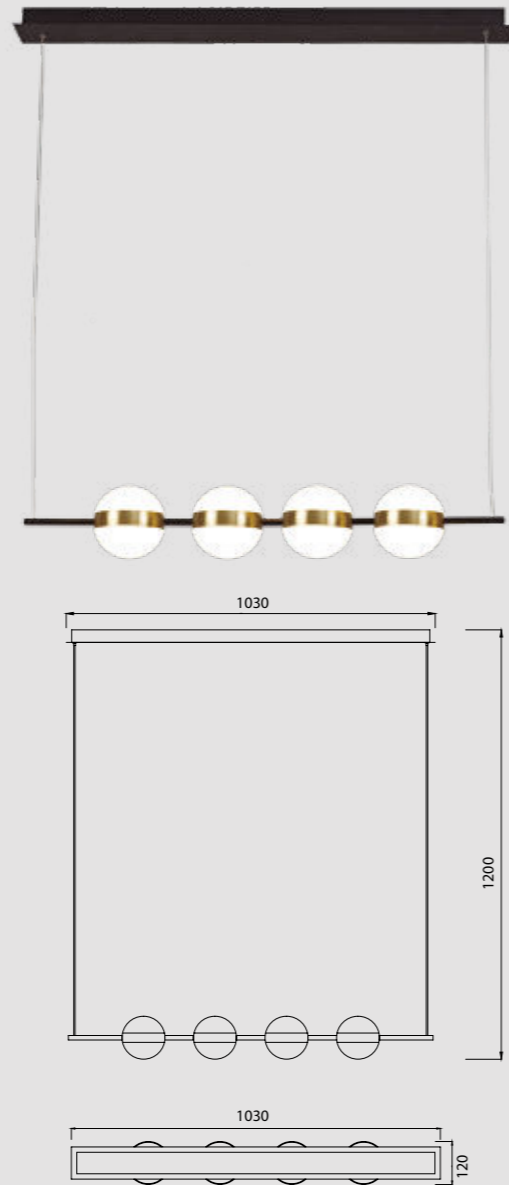

7196 Blanco-White
LED 24W 3000K 900lm

7146 Negro-Black
LED 24W 3000K 900lm

Aluminio/Silicona/Metal-Aluminium/Silicone/Metal 220-240V~ 50/60Hz CRI≥ 80

CUBA

7160 Oro/Negro-Gold/Black
LED 32W 3000K 2400lm

7161 Oro/Negro-Gold/Black
LED 32W 3000K 2400lm