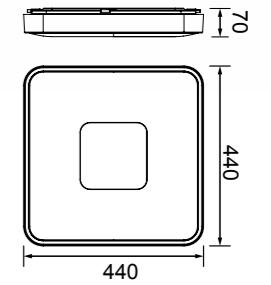

7919 Blanco-White
LED 80W 2700K-5000K 3900lm

R00129