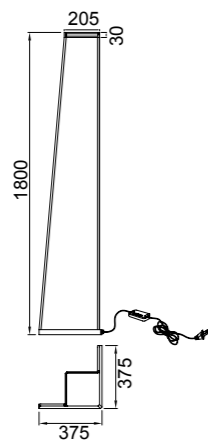

7286 Oro-Gold
LED 20W 3000K 1500lm

7288 Arena-Sabbia
LED 20W 3000K 1500lm

7282 Blanco-White
LED 20W 3000K 1500lm

7283 Negro-Black
LED 20W 3000K 1500lm