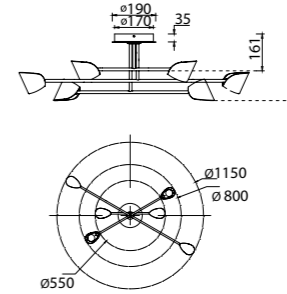

7584 Negro-Black
LED 8,5W 3000K 610lm

7587 Negro-Black
LED 8,5W 3000K 610lm

7578 Negro-Black
LED 61,5W 3000K 4000lm

7579 Negro-Black
LED 45W 3000K 3100lm

7580 Negro-Black
LED 44,5W 3000K 3100lm

7581 Negro-Black
LED 45W 3000K 3200lm