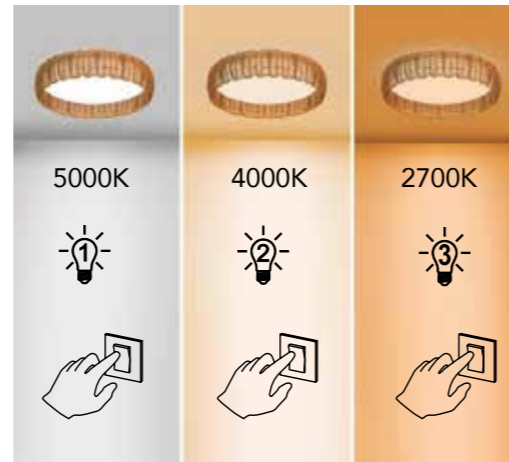

KILIMANJARO

Plafón-Ceiling lamp

8193 Ratan-Rattan
LED 50W 2700K-4000K-5000K 3800lm

8194 Ratan-Rattan
LED 36W 2700K-4000K-5000K 2450lm

8195 Ratan-Rattan
LED 24W 2700K-4000K-5000K 1700lm

MODO DE USO