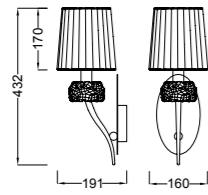

LOEWE

4735 Cuero/Blanco-Antique brass/White
1 x E14 máx. 20W LED (no incl)