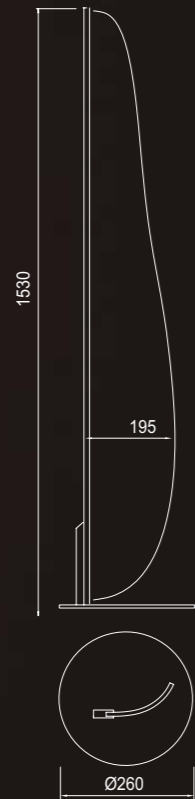

BIANCA

7838 Blanco-White
LED 20W 3000K 1200lm

7837 Blanco-White
LED 12W 3000K 700lm