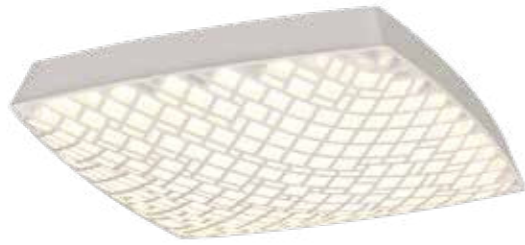

URBAN

by Santiago Sevillano Studio

URBAN

URBAN

7886 Blanco-White
LED 56W 2700K-5000K 4000lm

7887 Negro-Black
LED 56W 2700K-5000K 4000lm

7888 Blanco-White
LED 80W 2700K-5000K 5200lm

7889 Negro-Black
LED 80W 2700K-5000K 5200lm