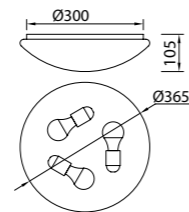

Metal/Acrílico-Metal/Acrylic 100-240V~ 50/60Hz