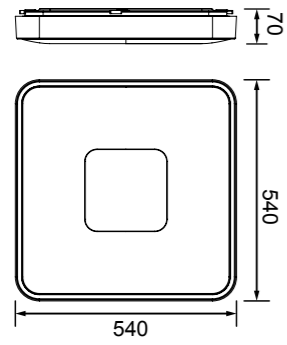

7921 Madera-Wood
LED 80W 2700K-5000K 3900lm

7918 Madera-Wood
LED 100W 2700K-5000K 4900lm