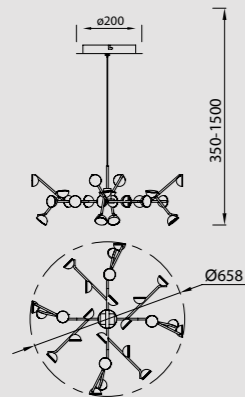

6261 Blanco mate-Matte white
LED 72W 3000K 4450lm

8652 Blanco mate-Matte white
LED 72W 3000K 4450lm
Dimmable

Aluminio-Aluminium 220-240V~ 50/60Hz CRI ≥80