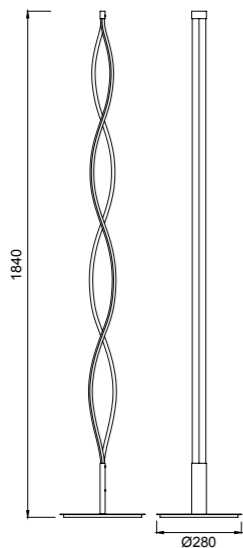

SÁHARA

4866 Plata cromo-Silver chrome
LED 28W 3000K 2200lm
Dimmable

4861 Plata cromo-Silver chrome
LED 20W 3000K 1470lm
Dimmable