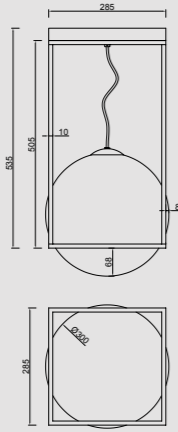

7604 Negro-Black
1LxE27 (no incl)