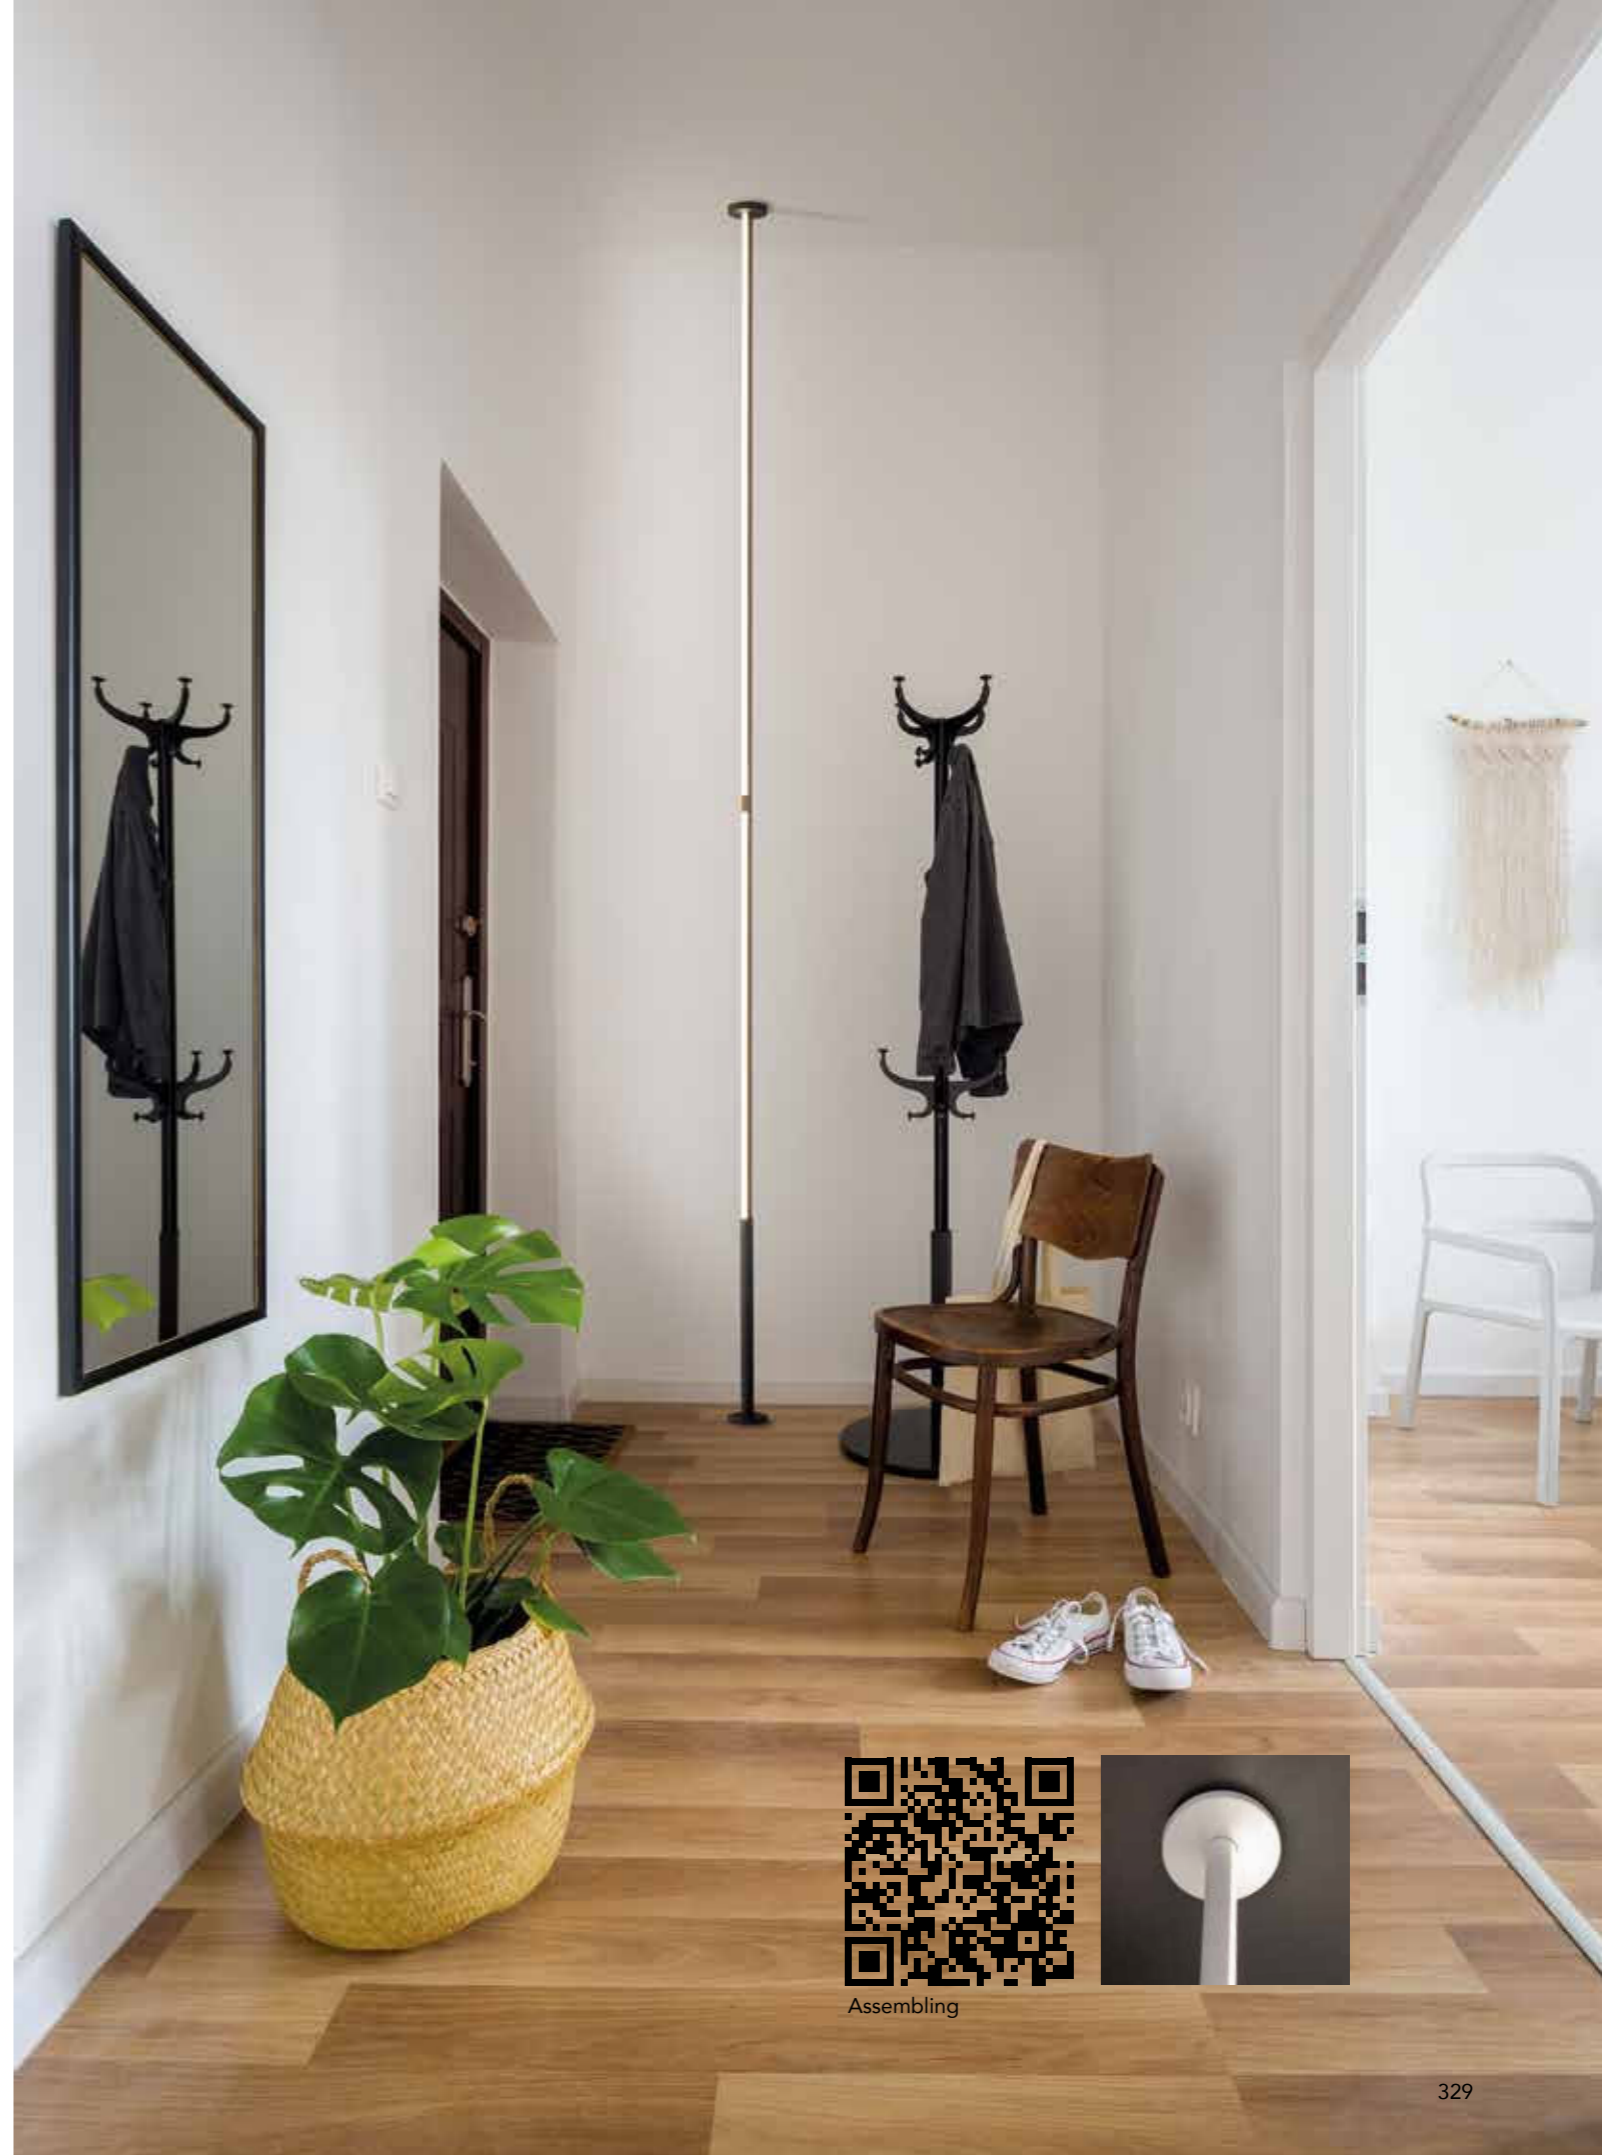

Assembling