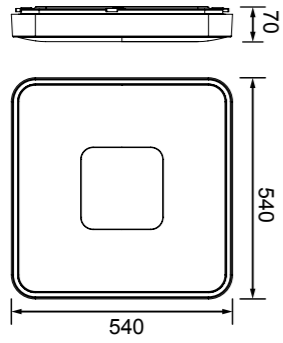

7926 Oro-Gold
LED 80W 2700K-5000K 3900lm

COIN

Plafón-Ceiling lamp

Plafón-Ceiling lamp

7925 Oro-Gold
LED 100W 2700K-5000K 4900lm