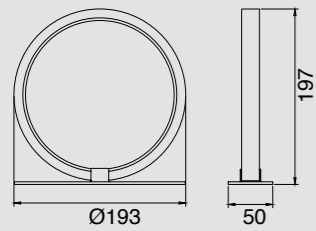

8598 Blanco-White
LED 8W 3000K 640lm

8594 Negro-Black
LED 8W 3000K 640lm