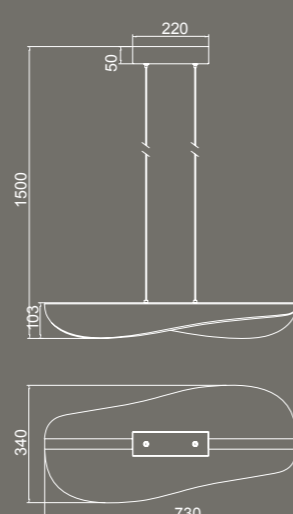

BIANCA

7765 Blanco-White
LED 50W 3000K 3000lm

7766 Blanco-White
LED 40W 3000K 2450lm

8209 Blanco-White Dimmable
LED 50W 3000K 3000lm

8210 Blanco-White Dimmable
LED 40W 3000K 2450lm