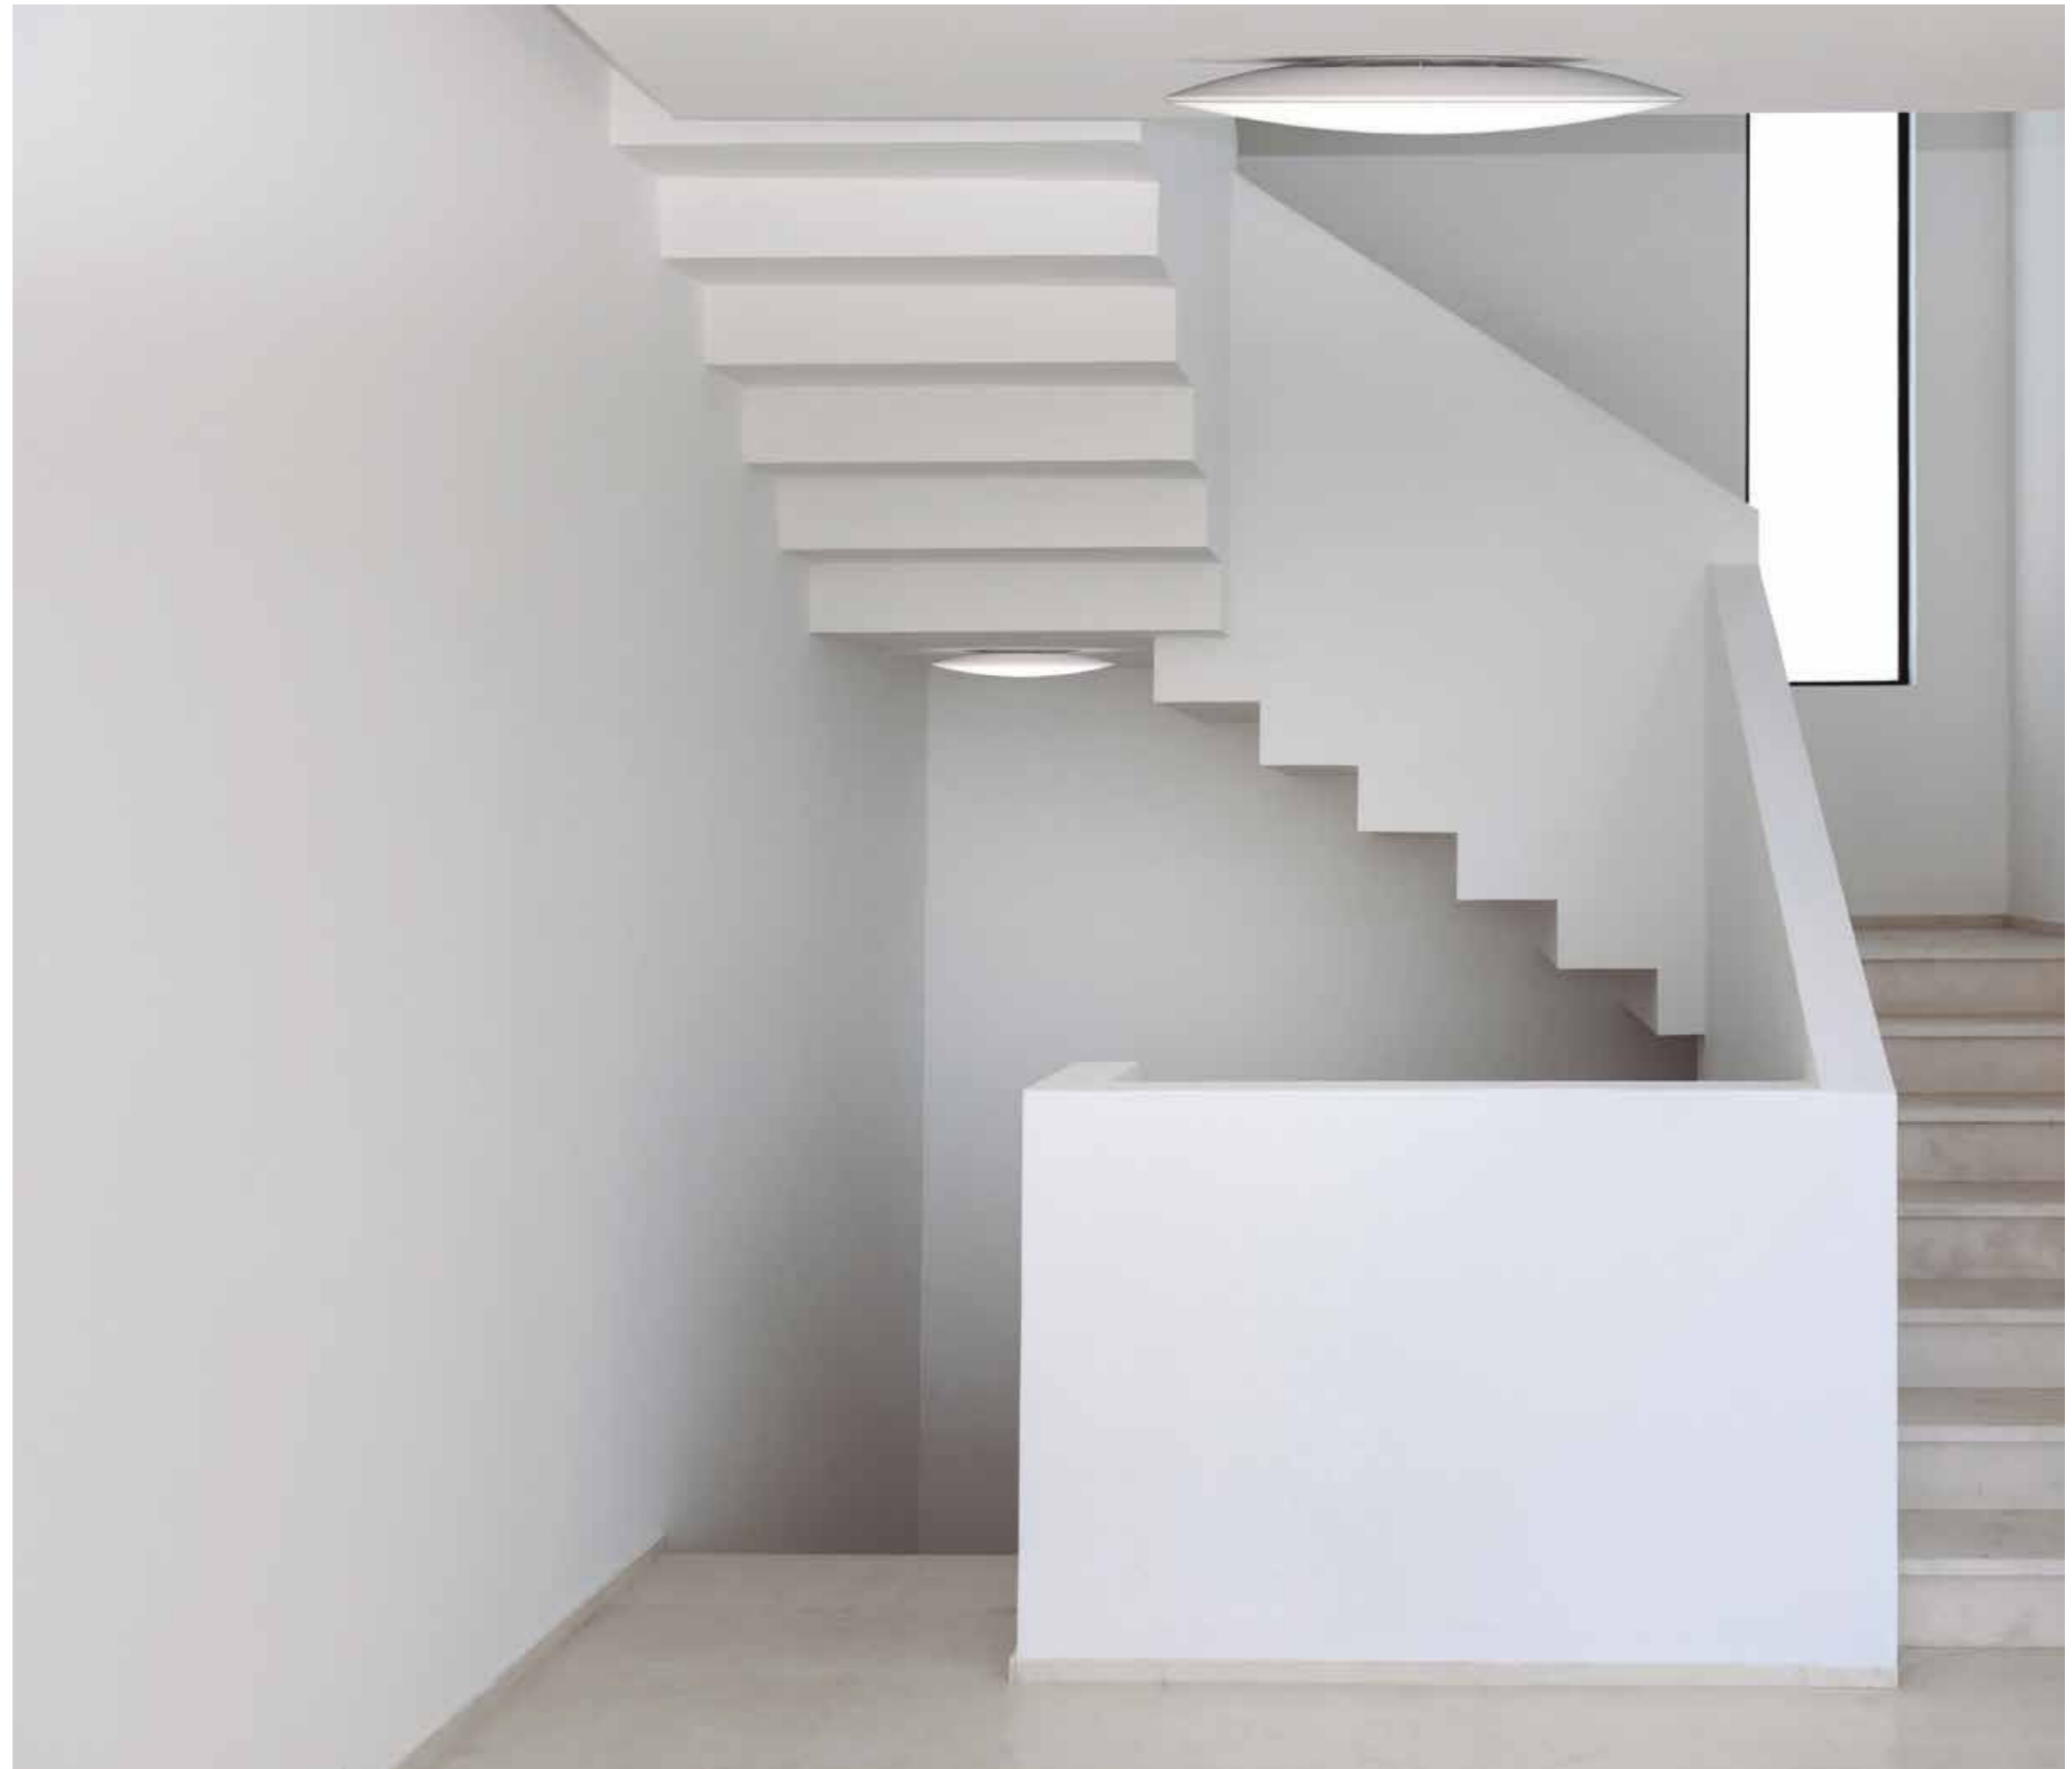

7923 Negro-Black
LED 56W 2700K-5000K 2500lm

R00129

R00129

Metal/Acrílico/ABS-Metal/Acrylic/ABS 220-240V~ 50/60Hz CRI≥ 80 R00129 Incluido

SLIM

by Mantra Team

SLIM

7972 Blanco-White
LED 16W 3000K 1300lm