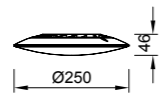

SLIM

7972 Blanco-White
LED 16W 3000K 1300lm