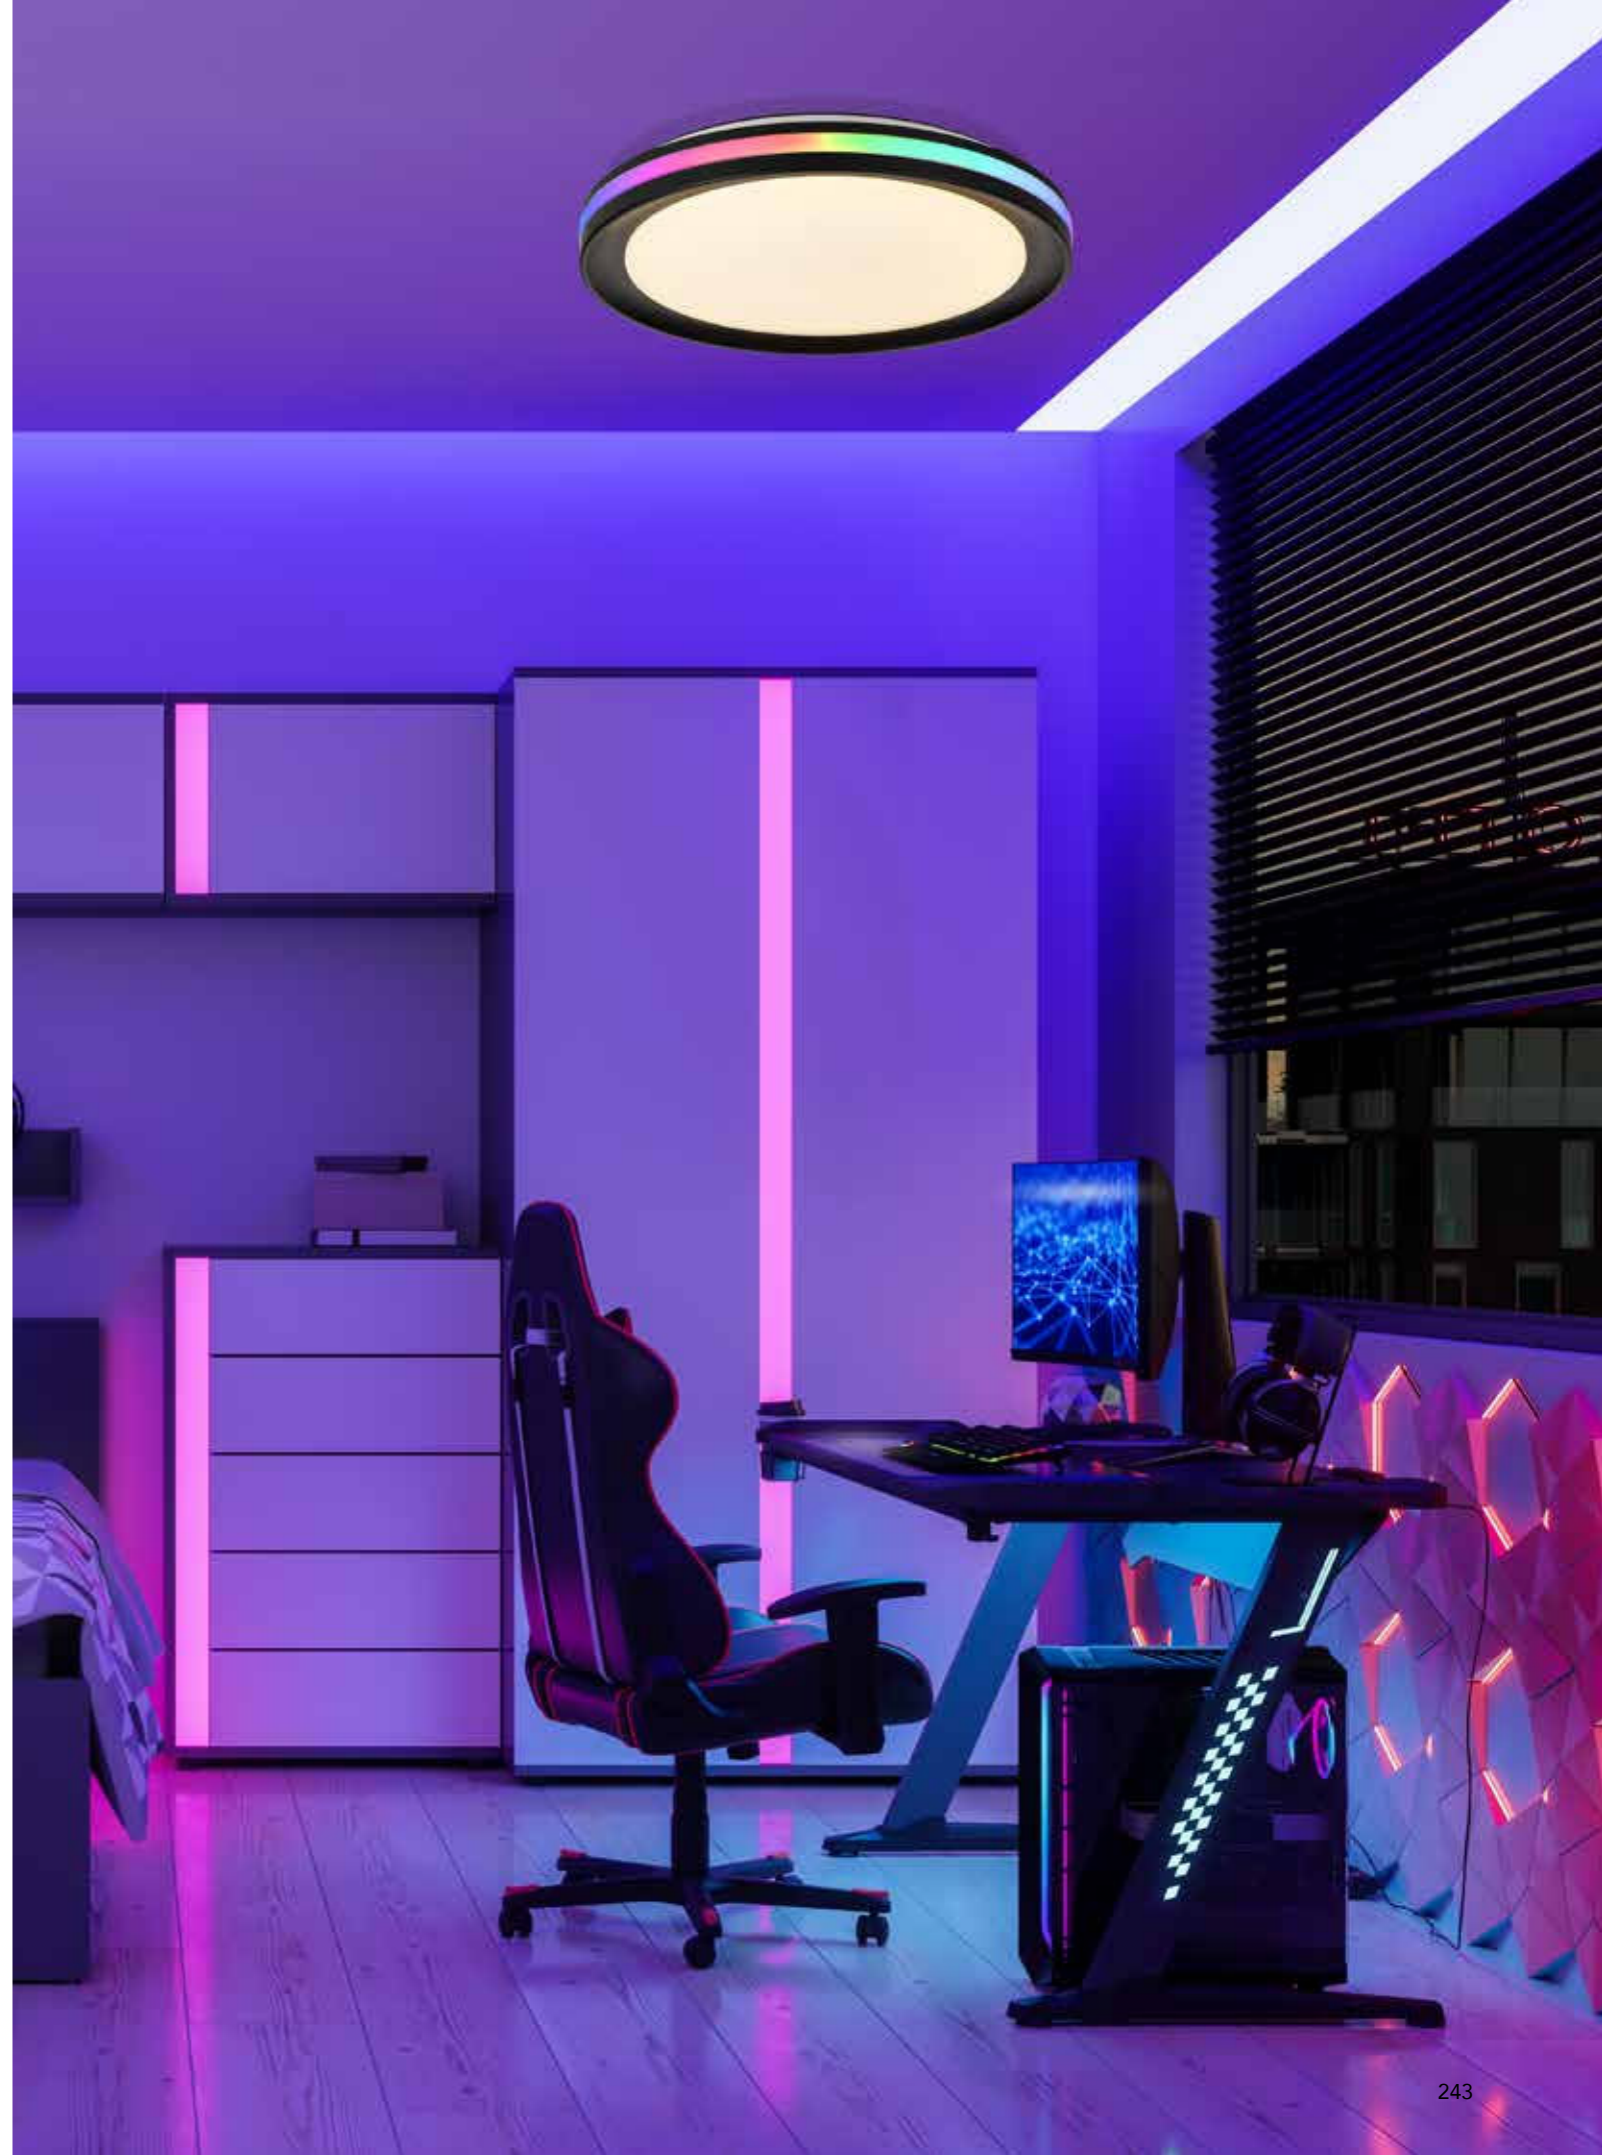

GAMER

8484 Blanco-White
LED RGB 30W 3000K-6500K 2000lm

8485 Negro-Black
LED RGB 30W 3000K-6500K 2000lm

R00138

MODO DE USO

Dimmable

PC/Acrílico-PC/Acrylic 220-240V~ 50/60Hz CRI≥ 80 -R00138 Incluido