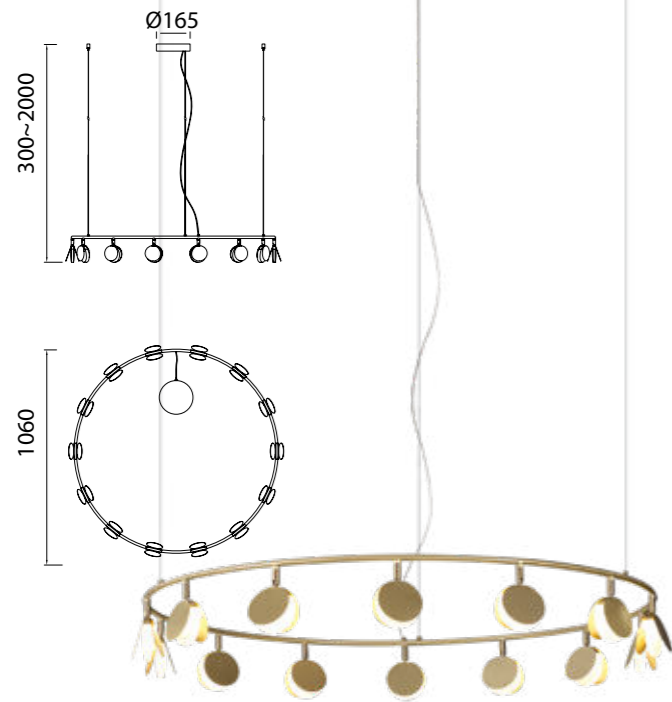

Lámpara-Pendant lamp

7261 Oro-Gold
LED 40W 3000K 2120lm

7262 Oro-Gold
LED 30W 3000K 1590lm

7357 Oro-Gold
LED 60W 3000K 3180lm

Metal-Metal 220-240V~ 50/60Hz CRI≥ 80

SHELL

7260 Oro-Gold
LED 50W 3000K 2650lm

7356 Oro-Gold
LED 70W 3000K 3710lm