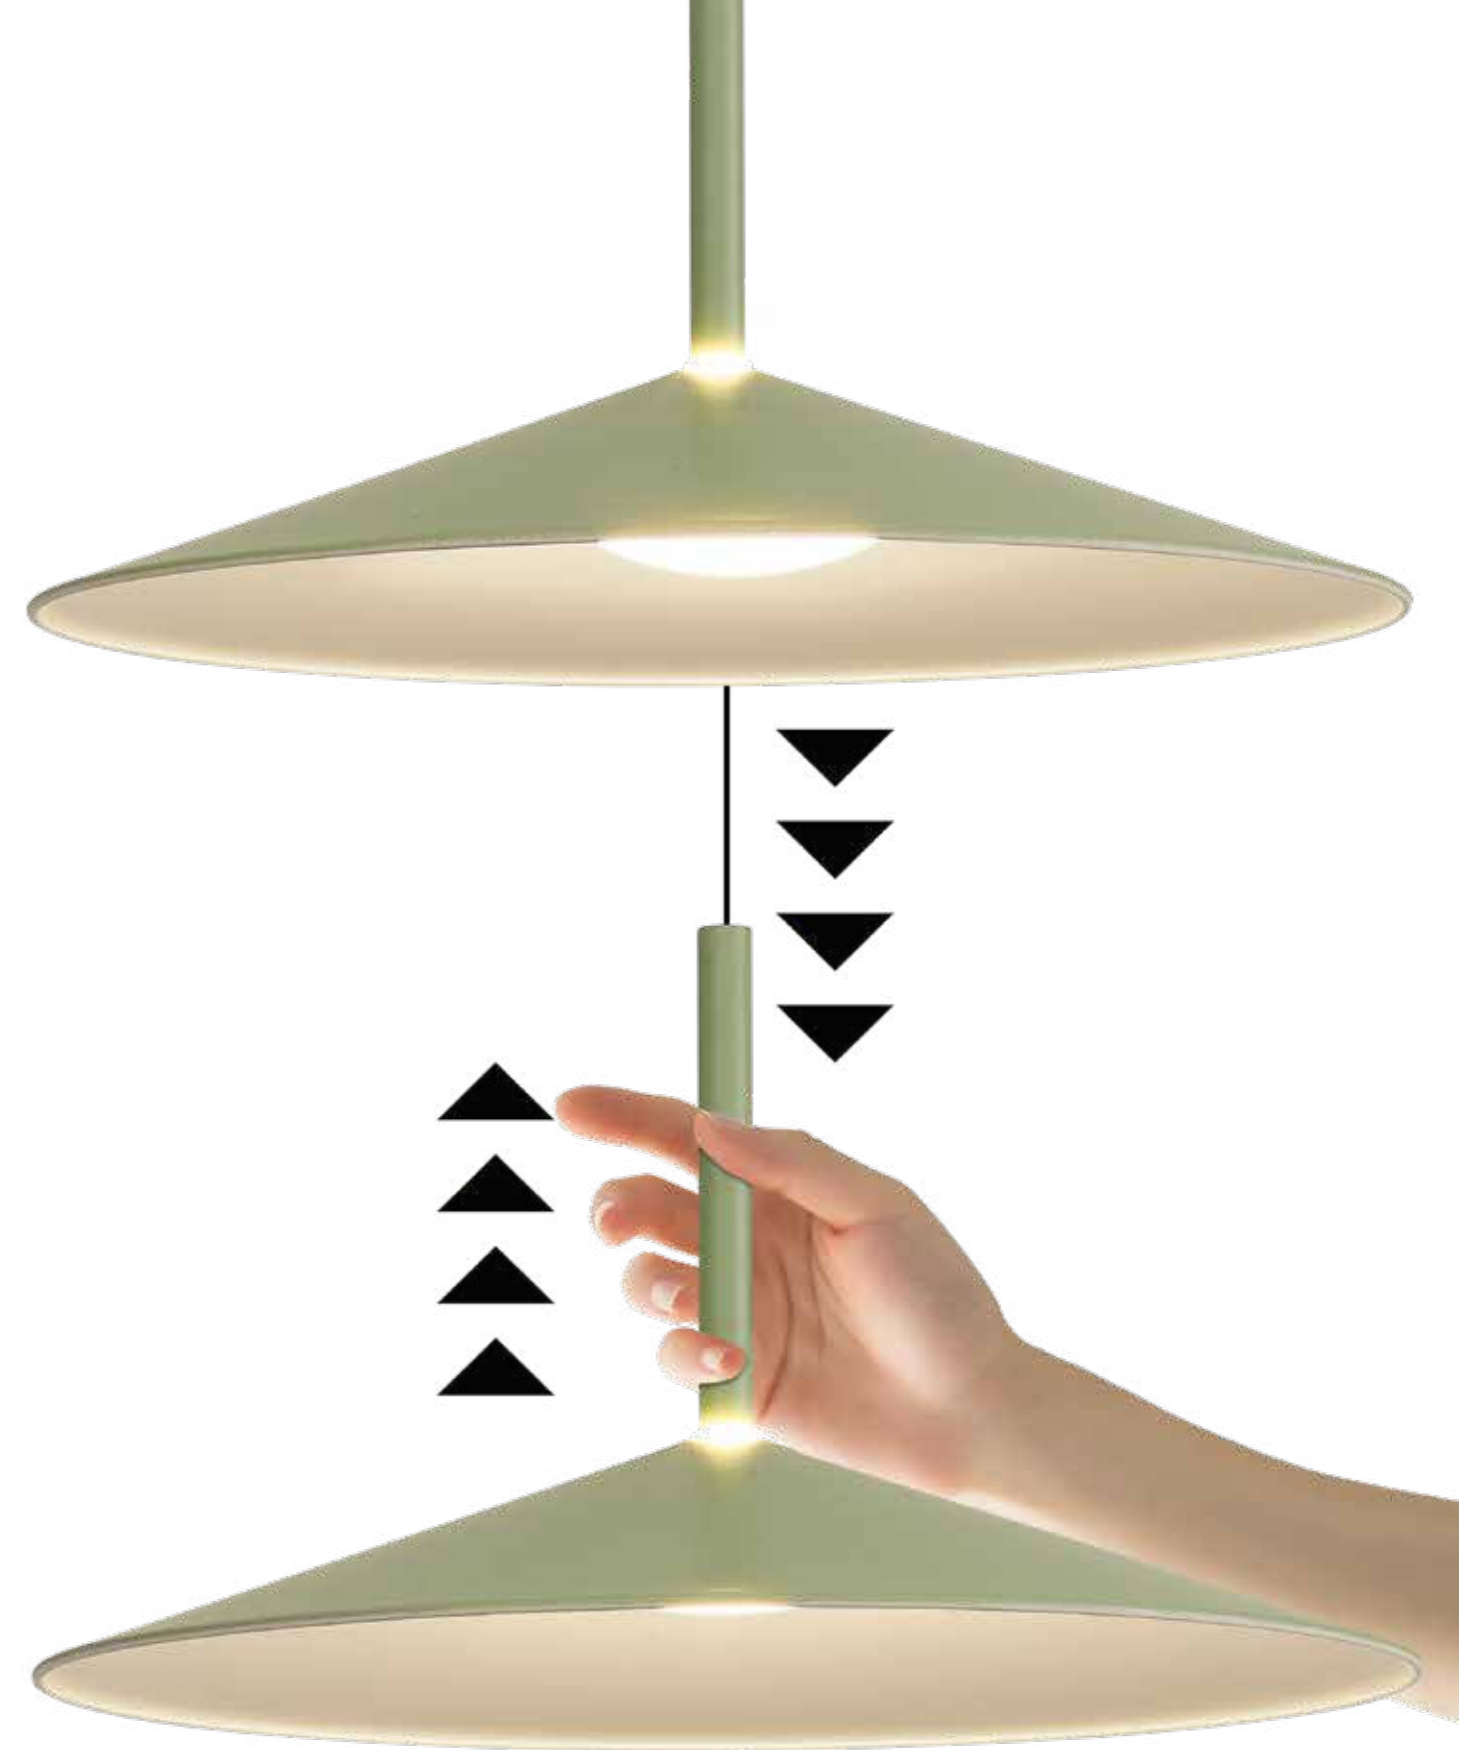

by Mantra team

CALICE

CALICE

CALICE

CALICE

7890 Blanco-White
LED 16W 3000K 1200lm

7891 Negro-Black
LED 16W 3000K 1200lm

7892 Café-Coffee
LED 16W 3000K 1200lm