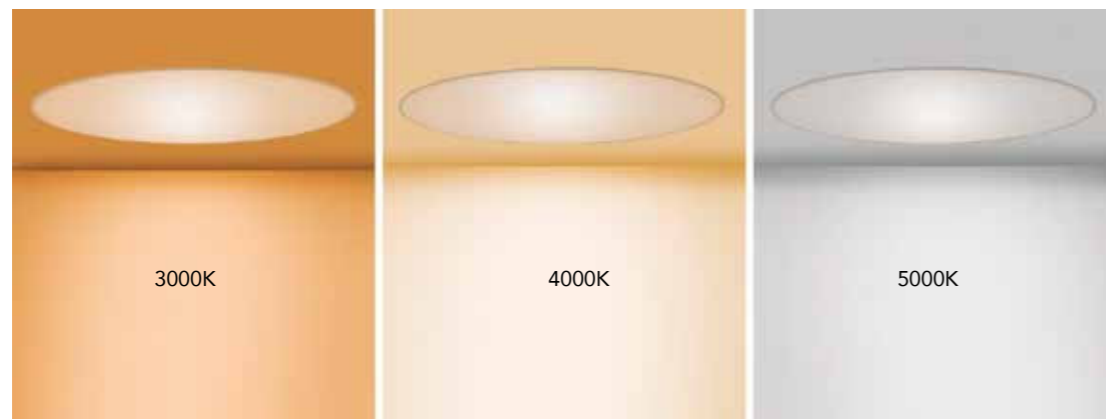

SLIM

7972 Blanco-White
LED 16W 3000K 1300lm

7971 Blanco-White
LED 16W 4000K 1400lm

7970 Blanco-White
LED 16W 5000K 1440lm

7975 Blanco-White
LED 24W 3000K 2050lm

7974 Blanco-White
LED 24W 4000K 2150lm

7973 Blanco-White
LED 24W 5000K 2200lm

7978 Blanco-White
LED 50W 3000K 4150lm

7977 Blanco-White
LED 50W 4000K 4250lm

7976 Blanco-White
LED 50W 5000K 4300lm

MODO DE USO

Acrílico/Acrylic 220-240V~ 50/60Hz CRI≥ 80