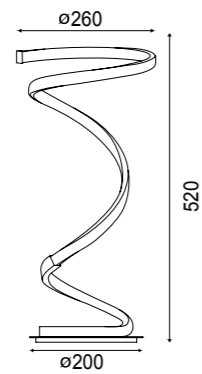

HELIX

by Santiago Sevillano Studio

HELIX

Sobremesa-Table lamp

6103 Plata cromo-Silver chrome
LED 20W 3000K 1600lm

6104 Negro-Black
LED 20W 3000K 1600lm

Aluminio/Acero/Acrílico-Aluminum/Steel/Acrylic 220-240V~ 50/60Hz CRI≥ 80 Registered N° 004721413-001