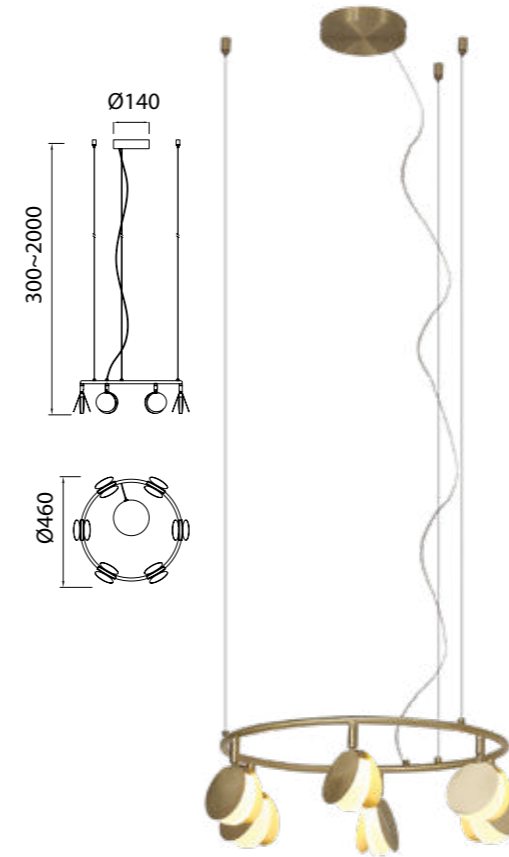

7234 Negro-Black
LED 30W 3000K 2250lm

7235 Oro-Gold
LED 30W 3000K 2250lm

SHELL

by Kuzurman Polina

SHELL

7355 Oro-Gold
LED 120W 3000K 6360lm

Metal-Metal 220-240V~ 50/60Hz CRI≥ 80

SHELL

Lámpara-Pendant lamp

7261 Oro-Gold
LED 40W 3000K 2120lm

7262 Oro-Gold
LED 30W 3000K 1590lm

7357 Oro-Gold
LED 60W 3000K 3180lm

Metal-Metal 220-240V~ 50/60Hz CRI≥ 80

SHELL

7260 Oro-Gold
LED 50W 3000K 2650lm

7356 Oro-Gold
LED 70W 3000K 3710lm