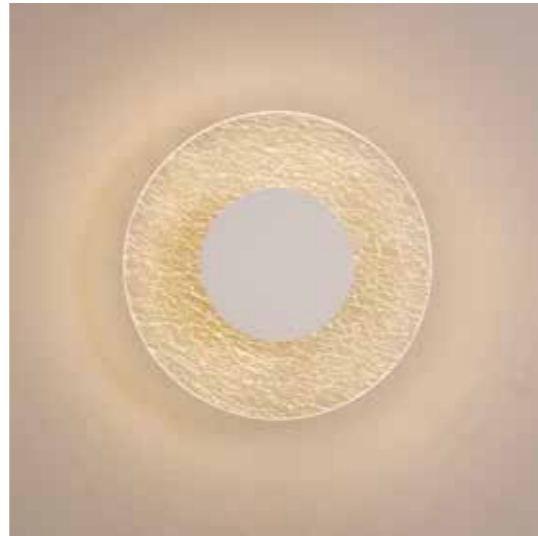

Aluminio+Metal/Aluminum+Metal 220-240V~ 50/60Hz CRI≥ 80

JEWEL

by Hugo Tejada

JEWEL

8073 Oro-Gold
LED 12W 3000K 750lm

8074 Blanco-White
LED 12W 3000K 750lm

8075 Oro-Gold
LED 30W 3000K 1600lm

8076 Blanco-White
LED 30W 3000K 1600lm