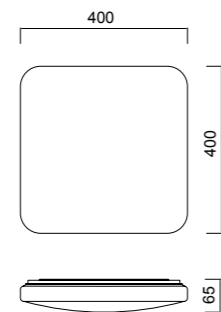

QUATRO II

Plafón-Ceiling lamp

6242 Blanco-White
LED 60W 3000K 3800lm

6241 Blanco-White
LED 45W 3000K 2800lm

6240 Blanco-White
LED 30W 3000K 1800lm

6245 Blanco-White
LED 60W 5000K 4000lm

6244 Blanco-White
LED 45W 5000K 3000lm

6243 Blanco-White
LED 30W 5000K 2000lm