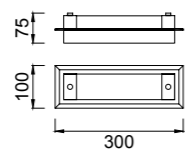

5534 Cromo-Chrome
LED 8W 4000K 680lm

Metal/Cristal-Metal/Crystal 220-240V~ 50/60Hz