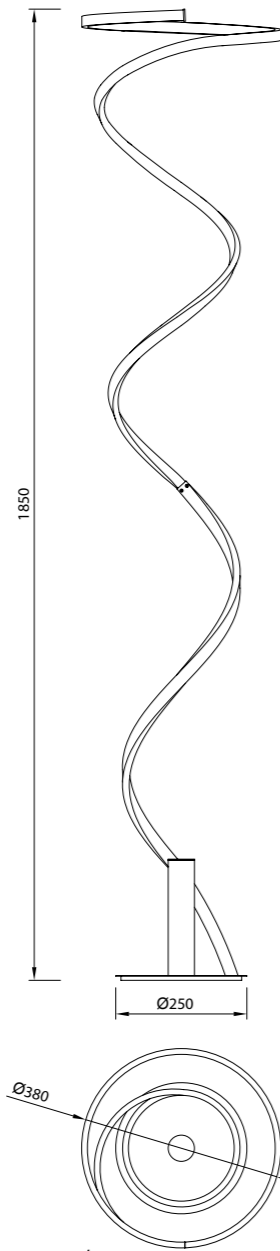

HELIX

Pie de salón-Floor lamp

6101 Cuero satinado-Satin antique
LED 42W 3000K 3360lm
Dimmable

6102 Blanco cromo-White chrome
LED 42W 3000K 3360lm
Dimmable

6100 Plata cromo-Silver chrome
LED 42W 3000K 3360lm
Dimmable

Aluminio/Acero/Acrílico-Aluminum/Steel/Acrylic 220-240V~ 50/60Hz CRI≥ 80 Registered N° 004721413-001