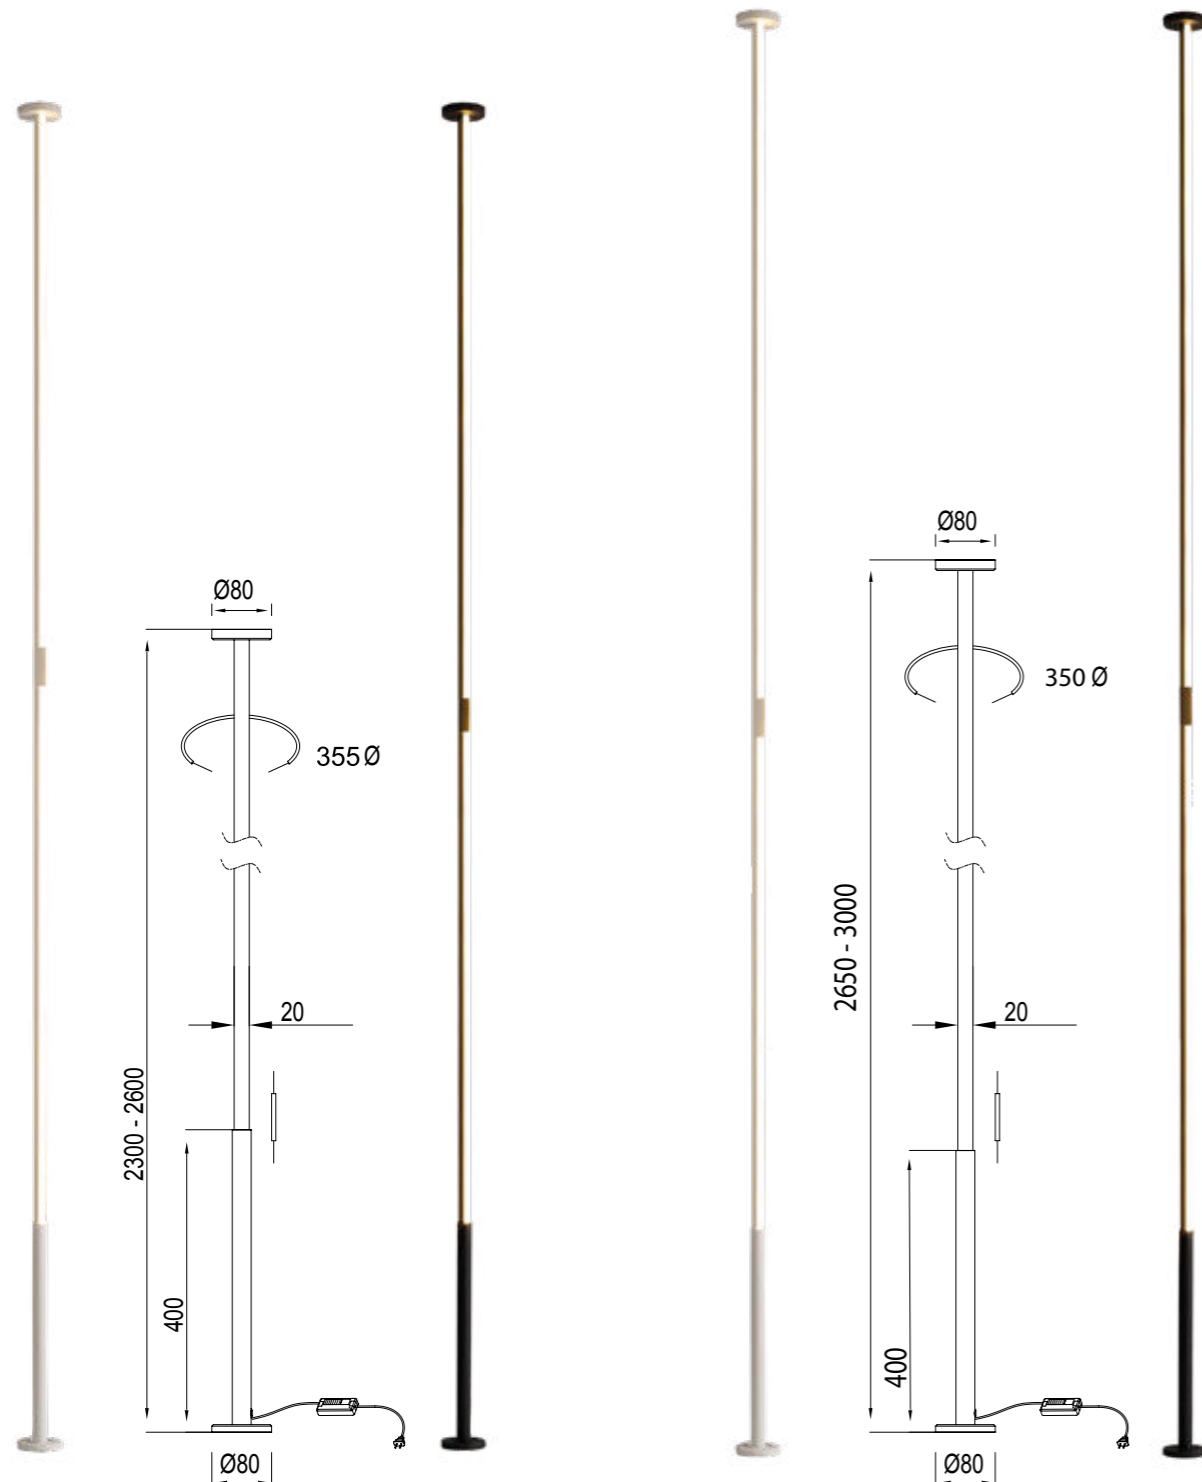

Dimmable

Acero/Steel 220-240V~ 50/60Hz CRI≥ 80

VERTICAL

7358 Blanco-White
LED 36W 3000K 2160lm

7359 Negro-Black
LED 36W 3000K 2160lm

7353 Blanco-White
LED 40W 3000K 2400lm

7354 Negro-Black
LED 40W 3000K 2400lm