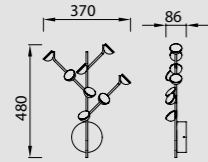

ADN

6264 Blanco mate-Matte white
LED 24W 3000K1600lm

6416 Blanco mate-Matte white
LED 72W 3000K 4600lm

8653 Blanco mate-Matte white
LED 72W 3000K 4600lm
Dimmable