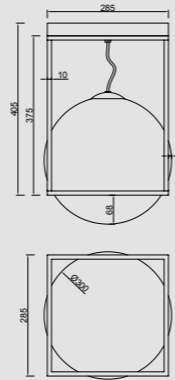

7605 Negro-Black
1LxE27 (no incl)