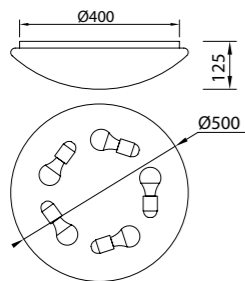

ZERO E27

Metal/Acrílico-Metal/Acrylic 100-240V~ 50/60Hz