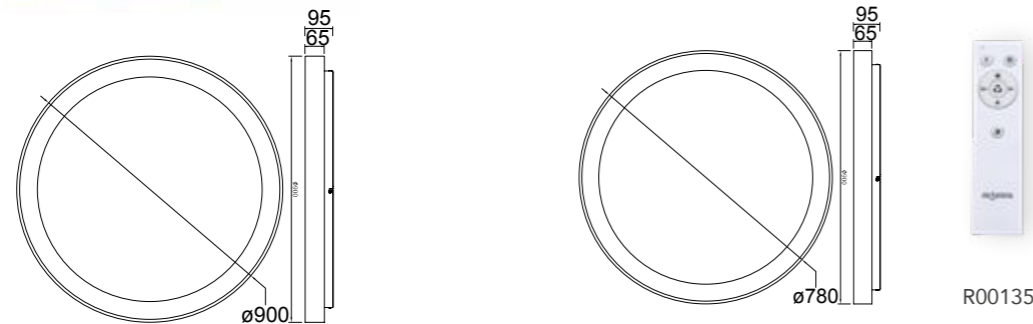

warm white 2700K
natural 4000K
cool white 5000K
Dimmable
Remote Control RF
ON / OFF 30,000
LED life / LED life 30,000 h
LED INCLUDED
5 años de garantía LED
IP20

REF	COLOR	LED	TEMP. COLOR	DIMMABLE	LÚMENES	(ø):	(h):	MANDO	APP
8579	Blanco-White	30W	2700K-5000K	▲	2250lm	ø380	95	R00129	MANTRA
8582	Negro-Black	30W	2700K-5000K	▲	2250lm	ø380	95	R00129	MANTRA
8585	Oro-Gold	30W	2700K-5000K	▲	2250lm	ø380	95	R00129	MANTRA
8588	Madera-Wood	30W	2700K-5000K	▲	2250lm	ø380	95	R00129	MANTRA
8578	Blanco-White	40W	2700K-5000K	▲	2950lm	ø500	95	R00129	MANTRA
8581	Negro-Black	40W	2700K-5000K	▲	2950lm	ø500	95	R00129	MANTRA
8584	Oro-Gold	40W	2700K-5000K	▲	2950lm	ø500	95	R00129	MANTRA
8587	Madera-Wood	40W	2700K-5000K	▲	2950lm	ø500	95	R00129	MANTRA
8577	Blanco-White	50W	2700K-5000K	▲	3760lm	ø650	95	R00129	MANTRA
8580	Negro-Black	50W	2700K-5000K	▲	3760lm	ø650	95	R00129	MANTRA
8583	Oro-Gold	50W	2700K-5000K	▲	3760lm	ø650	95	R00129	MANTRA
8586	Madera-Wood	50W	2700K-5000K	▲	3760lm	ø650	95	R00129	MANTRA