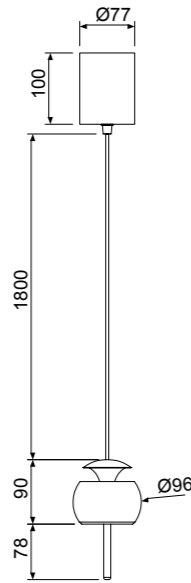

8407 Cromo negro-Black chrome
LED 12W 3000K 1000lm