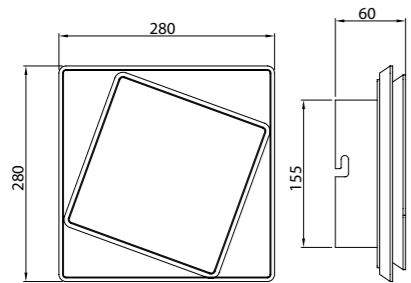

DAKLA

6426 Blanco-White
LED 18W 3000K 1090lm

6429 Blanco-White
LED 30W 3000K 1810lm