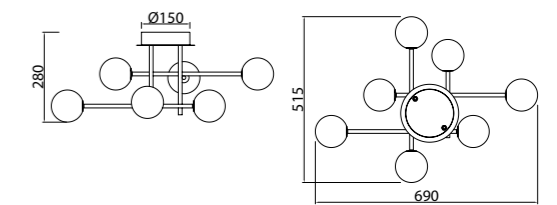

R09243 LED G4 5W 3000K 500lm (incl)

Metal/Cristal-Metal/Glass 220-240V~ 50/60Hz CRI≥ 80 G4 máx. 5W LED Incluido- Registered N° 008435580-0001