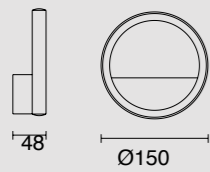

7194 Blanco-White
LED 8W 3000K 640lm

7144 Negro-Black
LED 8W 3000K 640lm