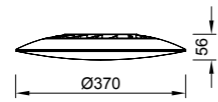

7975 Blanco-White
LED 24W 3000K 2050lm