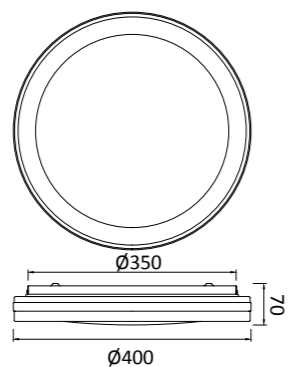

MODO DE USO

Dimmable

PC/Acrílico-PC/Acrylic 220-240V~ 50/60Hz CRI≥ 80 -R00138 Incluido