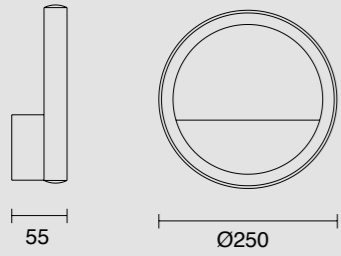

KITESURF

8597 Blanco-White
LED 8W 3000K 640lm

8593 Negro-Black
LED 8W 3000K 640lm