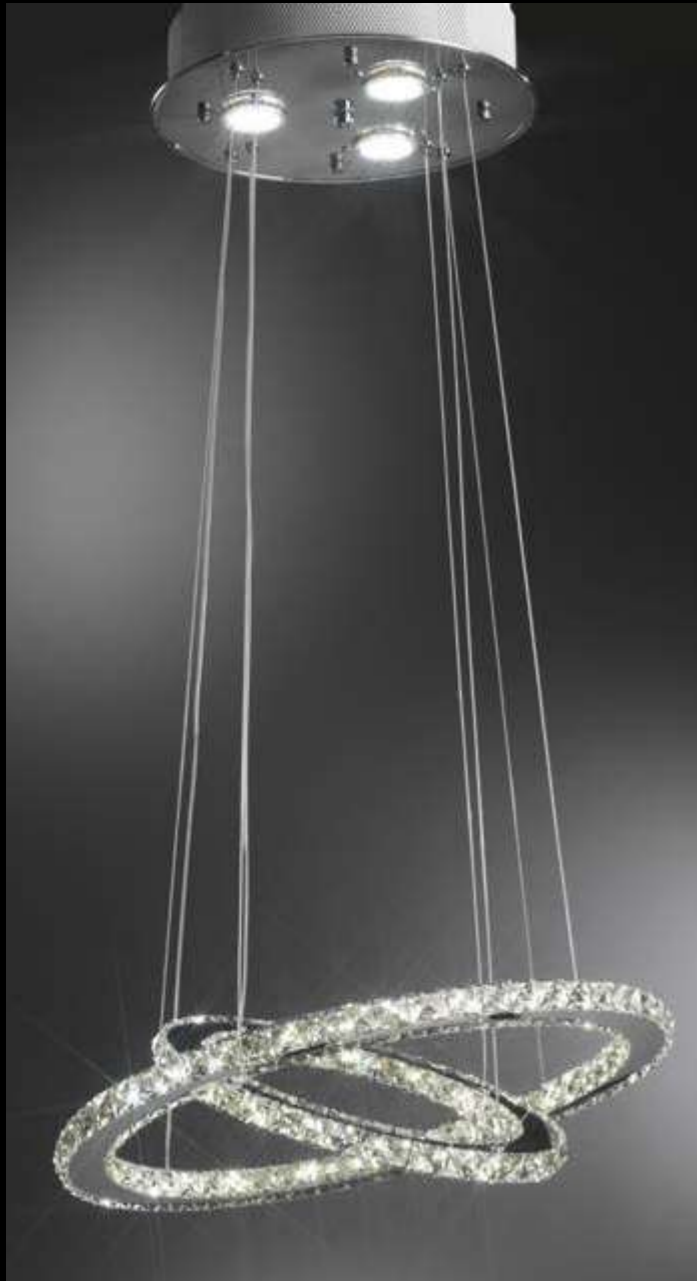

SATURNO

LED

4809/S
ø 45 h 120 LED 22W 3000K + 3xGU10