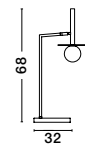

PIELO - 9043308

Sandy Black Metal
Opal Glass
LED G9 1x5 Watt 230 Volt
IP20 Class II
Bulb Excluded
D: 32 W: 22 H: 68 cm