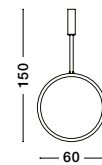

CHANGE - 9070170

Dimmable
Gold Aluminium
& Acrylic
LED 48 Watt 230 Volt
1684Lm 3000K IP20
D: 80.7 H: 200 cm