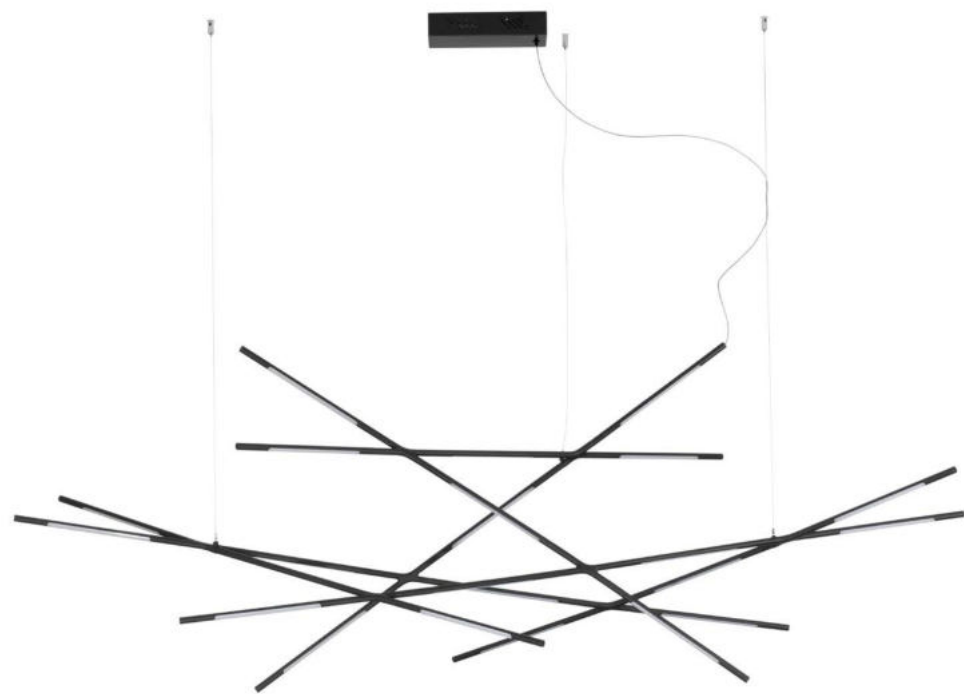

RACCIO - 9695216
Dimmable
Black Metal & Acrylic
LED 109 Watt 230 Volt
6868Lm 3000K IP20
L: 180.5 W: 75 H: 200 cm