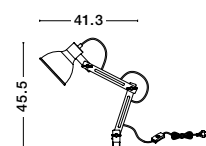

OTTOLINE • 9620124

White Metal
Brown Wood
LED E27 1x12 Watt
230 Volt IP20 Bulb Excluded
D: 40 H: 126 cm

GROU - 9620129
Matt White Metal & Wood
LED E27 1x12 Watt
230 Volt IP20
Switch On / Off
Bulb Excluded
D: 41.3 H: 45.5 cm