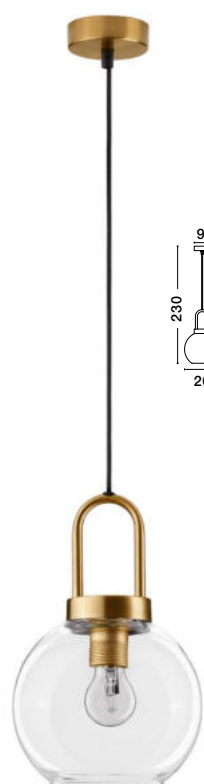

IRVINE . 9241170

Clear Glass
Black Cord
Brass Gold Metal
LED E27 1x12 Watt 230 Volt
IP20 Bulb Excluded
D: 20 H1: 30.3 H2: 230 cm