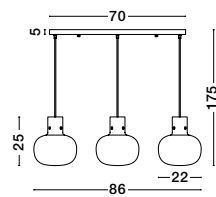

CINZIA - 9236620
Clear Glass
White Cord
Brass Gold Metal
LED E27 3x12 Watt 230 Volt
IP20 Bulb Excluded
L: 86 H: 25 H₂: 175 cm