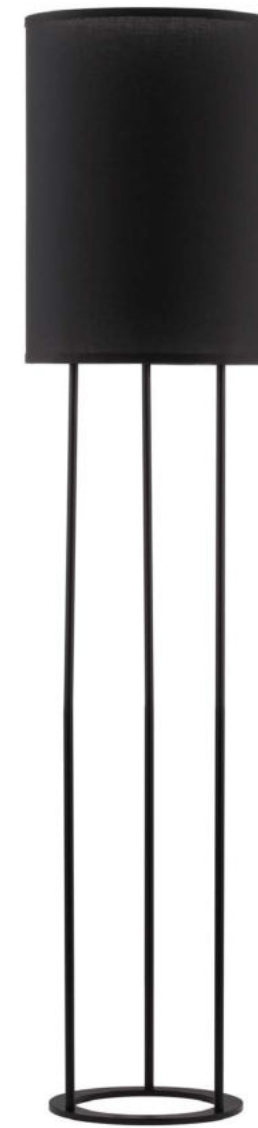

LEITH - 9043301

Black Fabric Shade
& Black Aluminium
LED E27 1x12 Watt 230 Volt
IP20 Bulb Excluded
D: 30 H: 135 cm