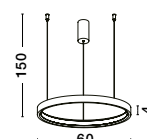

PERRINE - 9345619

Brushed Gold Aluminium
& Acrylic
LED 42 Watt 230 Volt
1512Lm 3000K IP20
D: 60 H: 150 cm