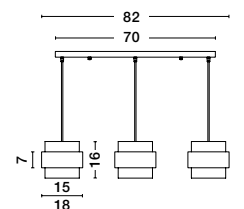

SIANNA - 9236382
Smoke Glass
Brass Gold Metal
LED E27 3x12 Watt 230 Volt
IP20 Bulb Excluded
L: 82 W: 18 H: 140 cm