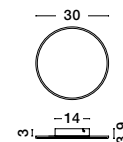

NEVO - 9248157
Sandy Black Aluminium
& Acrylic
LED 20.5W Watt 230 Volt
1450Lm 3000K IP20
D: 30 W: 3.9 H: 30cm