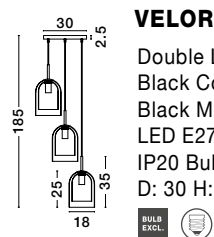

Velor

VELOR - 9236700
 Double Layered Smoky Glass
 Black Cord
 Black Metal Base
 LED E27 1x12 Watt 230 Volt
 IP20 Bulb Excluded
 D: 18 H: 240 cm

VELOR - 9236720
 Double Layered Smoky Glass
 Black Cord
 Black Metal Base
 LED E27 3x12 Watt 230 Volt
 IP20 Bulb Excluded
 L: 70 H: 158 cm