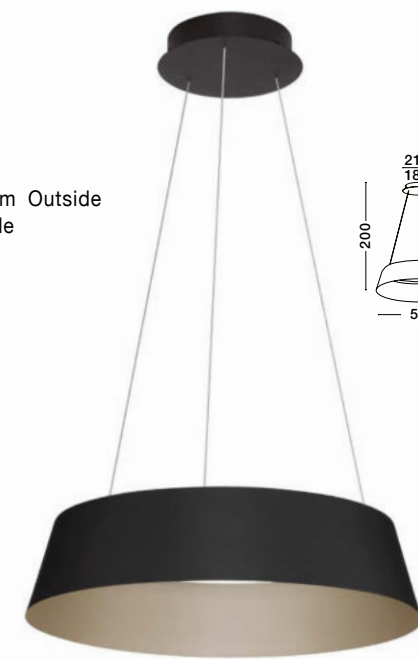

ALBA - 9345657
Dimmable
Sandy White Aluminium Outside
Champaign Gold Inside
LED 50 Watt 230V
2196Lm 3000K IP20
D: 54 H: 200 cm

ALBA - 9345658
Dimmable
Sandy Black Aluminium Outside
Champaign Gold Inside
LED 50 Watt 230V
2196Lm 3000K IP20
D: 54 H: 200 cm