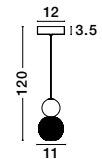

BRILLE - 9511020
Gold Aluminium
& Acrylic
LED 4 Watt 230V
344.5Lm 3200K IP20
D: 11 H: 120 cm