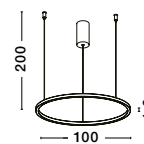

TARQUIN . 9345609

Dimmable
Sandy Black Aluminum
& Acrylic
LED 58 Watt 230 Volt
3132Lm 3000K IP20
D:100 H: 200 cm