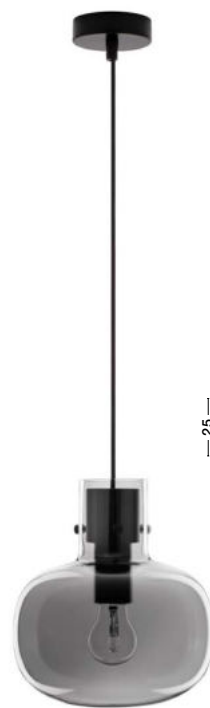

CINZIA - 9236510

Smoky Glass
Black Cord
Black Metal Base
LED E27 1x12 Watt 230 Volt
IP20 Bulb Excluded
D: 22 H: 25 H₂: 228 cm