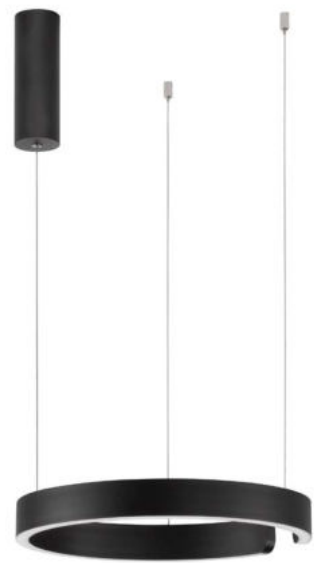

SELBY - 9345627
Dimmable
Sandy Black Aluminum
& Acrylic
LED 45 Watt 230 Volt
2490Lm 3000K IP20
D: 40 H: 150 cm

LED WARM WHITE DRIVER INCL.