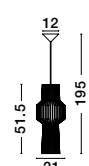

FLY - 9620126
Matt Black Metal
LED E27 1x12 Watt
230 Volt IP20 Bulb Excluded
D: 36 H: 115 cm

FLY - 9620127
Matt White Metal
LED E27 1x12 Watt
230 Volt IP20 Bulb Excluded
D: 36 H: 115 cm

NEVOSO - 920422
Opal Glass & White Metal
LED E27 1x12 Watt 230 Volt
IP20 Bulb Excluded
D: 40 H: 130 cm