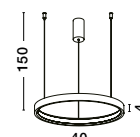

PERRINE - 9345615

Brushed Gold Aluminium
& Acrylic
LED 30 Watt 230 Volt
1080Lm 3000K IP20
D: 40 H: 150 cm