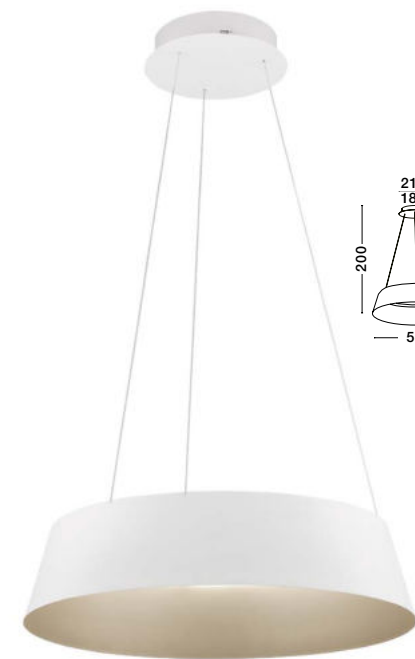

L: 100 W: 8 H: 120 cm

ALBA - 9345655
Dimmable
Sandy White Aluminium Outside
Champaign Gold Inside
LED 40 Watt 230V
1655Lm 3000K IP20
D: 42 H: 200 cm

ALBA - 9345656
Dimmable
Sandy Black Aluminium Outside
Champaign Gold Inside
LED 40 Watt 230V
1655Lm 3000K IP20
D: 42 H: 200 cm