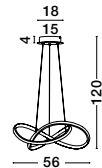

AMARA - 9248107

Sandy Black Aluminium
& Acrylic
LED 28 Watt 230 Volt
1600Lm 3000K IP20
D: 56 H: 120 cm