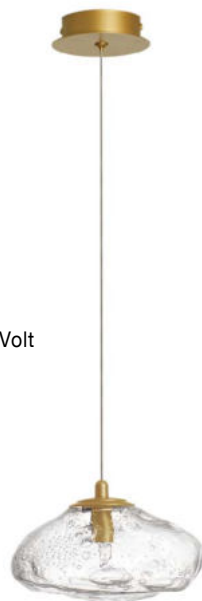

King

KING - 9006045
Brass Gold Metal
Blown Clear Glass
LED G9 1x5 Watt 230 Volt
IP20 Bulb Excluded
D: 16 H: 200 cm

KING - 9006046
Brass Gold Metal
Blown Clear Glass
LED G9 1x5 Watt 230 Volt
IP20 Bulb Excluded
D: 20 H: 200 cm