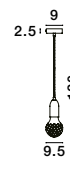

VEDA - 9536413

Brass Metal & Clear Glass
LED G9 3x6 Watt 230 Volt
IP20 Bulb Excluded
D: 30 H: 150 cm

VEDA - 9536414

Brass Metal & Clear Glass
LED G9 5x6 Watt 230 Volt
IP20 Bulb Excluded
D: 40 H: 150 cm

VEDA - 9536415
 Brass Metal & Clear Glass
 LED G9 5x6 Watt 230 Volt
 IP20 Bulb Excluded
 L: 128 H: 120 cm