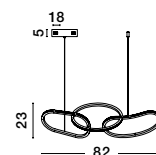

GIRISH - 9248110

Dimmable

Gold plating Stainless Steel & Acrylic

LED 41 Watt 230 Volt
2000Lm 3000K IP20
L: 82 W: 23 H: 120 cm