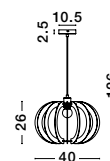

ELLERY - 9043302
Opal Glass
Sandy Black Metal
LED E27 1x12 Watt 230 Volt
IP20 Bulb Excluded
D: 45 H1: 22.5 H2: 150 cm

Ottoline

OTTOLINE • 9620123

White Metal
Natural Wood
LED E27 1x12 Watt
230 Volt IP20 Bulb Excluded
D: 40 H: 126 cm