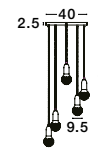

VEDA - 9536414

Brass Metal & Clear Glass
LED G9 5x6 Watt 230 Volt
IP20 Bulb Excluded
D: 40 H: 150 cm