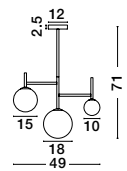

LICATO - 9043305

Opal Glass
Sandy Black Aluminium
LED G9 3x5 Watt 230 Volt
IP20 Bulb Excluded
L: 49 H: 71 cm