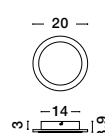

NEVO - 9248160
Sandy White Aluminium
& Acrylic
LED 12W Watt 230 Volt
850Lm 3000K IP20
D: 20 W: 3.9 H: 20cm