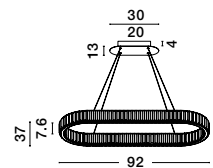

AURELIA - 9333073

Dimmable
Gold Metal & Crystal
LED 48W 230 Volt
4505Lm 3500K
IP20 Class I
L: 92 W: 37 H: 150 cm