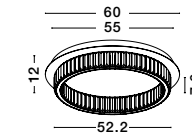

AURELIA - 9333080

Dimmable
Gold Metal & Crystal
LED 40W 230 Volt
2505Lm 3500K
IP20 Class I
D: 60 H: 12 cm