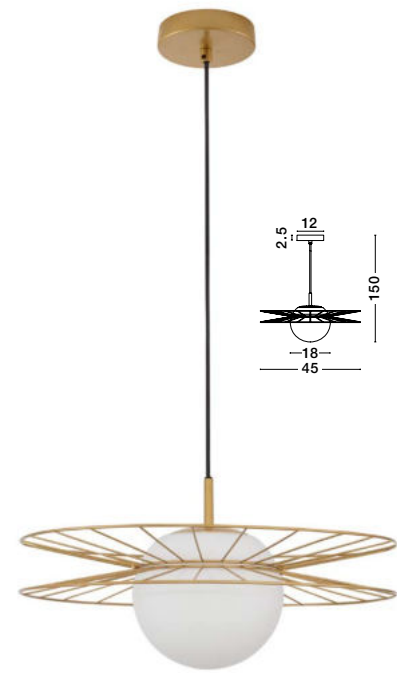

ELLERY - 9043303
Opal Glass
Gold Metal
LED E27 1x12 Watt 230 Volt
IP20 Bulb Excluded
D: 45 H1: 22.5 H2: 150 cm