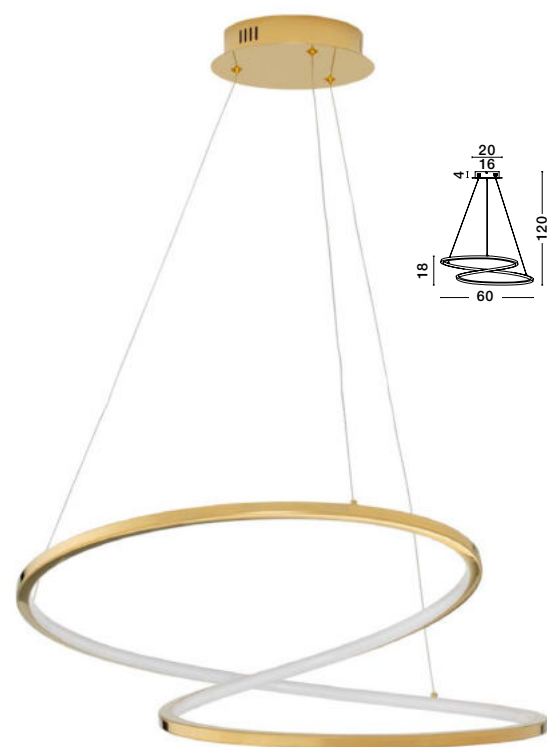

Nebula

NEBULA • 9695211
Cooper Metal
LED 22 Watt 230 Volt
1822Lm 3000K IP20
L: 84 W:20 H: 110 cm

LED WARM WHITE DIMMER INCL.

NEBULA • 9695212
Cooper Metal
LED 29 Watt 230 Volt
1633Lm 3000K IP20
D: 47 H: 150 cm

LED WARM WHITE DIMMER INCL.

GIRISH - 9248111

Dimmable

Gold plating Stainless Steel & Acrylic

LED 51.5 Watt 230 Volt
2400Lm 3000K IP20
L: 100 W: 20 H: 120 cm

GIRISH - 9248110

Dimmable

Gold plating Stainless Steel & Acrylic

LED 41 Watt 230 Volt
2000Lm 3000K IP20
L: 82 W: 23 H: 120 cm

GIRISH - 9248109

Dimmable

Gold plating Stainless Steel & Acrylic

LED 41 Watt 230 Volt
2000Lm 3000K IP20
D: 60 H: 120 cm

Neutron

NEUTRON - 9054451