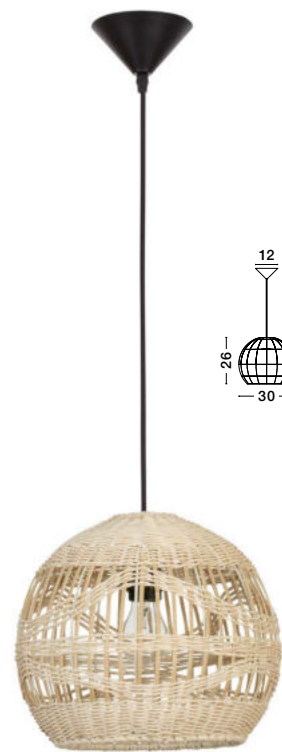

MARLO • 9586503
Natural Rattan
Black Fabric Wire & Base
LED E27 1x12 Watt 230 Volt
IP20 Bulb Excluded
D: 30 H₁: 26 H₂: 195 cm