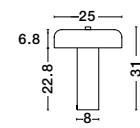

PANDORA - 9043300

Gold & Black Aluminium
& Acrylic
LED 18 Watt 230 Volt
733.9Lm 3000K IP20
D: 25 H: 31 cm