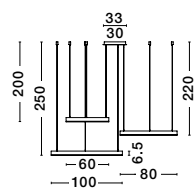

MOTIF - 9530180
Dimmable
Sandy White Aluminium
& Acrylic
LED 40/48/55 Watt 230 Volt
13163Lm 3000K IP20
D1: 60 D2: 80 D3: 100 H: 250 cm