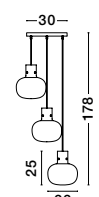

CINZIA - 9236610
Clear Glass
White Cord
Brass Gold Metal
LED E27 3x12 Watt 230 Volt
IP20 Bulb Excluded
D: 30 H: 178 cm