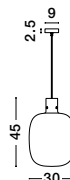

CINZIA - 9236500

Smoky Glass
Black Cord
Black Metal Base
LED E27 1x12 Watt 230 Volt
IP20 Bulb Excluded
D: 30 H: 45 H₂: 248 cm