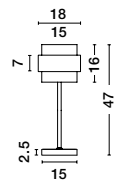

SIANNA - 9236400

Smoke Glass
Brass Gold Metal
LED E27 1x12 Watt 230 Volt
IP20 Bulb Excluded
D: 18 H: 47 cm