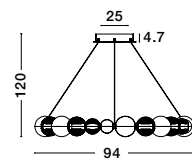

BRILLE - 9695202
Dimmable
Gold Aluminium
& Acrylic
LED 46 Watt 230 Volt
3476Lm 3200K IP20
D: 94 H: 120 cm