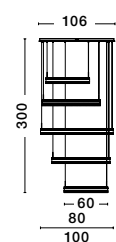

AGOS - 9054446

Dimmable
Gold Aluminium
& Acrylic
LED 444 Watt 230 Volt
11040Lm 3000K IP20
D: 106 H: 300 cm

LED