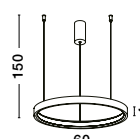

PERRINE - 9345618

Brushed Champagne Silver
Aluminium & Acrylic
LED 42 Watt 230 Volt
1512Lm 3000K IP20
D: 60 H: 150 cm