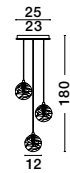

COEN - 9006043

Brass Gold Metal
Clear Glass
LED G9 3x5 Watt 230 Volt
IP20 Bulb Excluded
D: 25 H: 180 cm