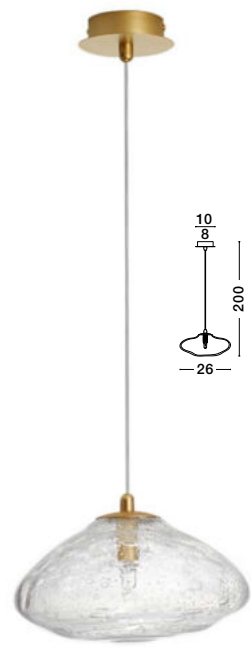

KING - 9006047
Brass Gold Metal
Blown Clear Glass
LED G9 1x5 Watt 230 Volt
IP20 Bulb Excluded
D: 26 H: 200 cm