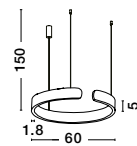

SELBY - 9345631

Dimmable

Brass Gold Aluminum
& Acrylic

LED 50 Watt 230 Volt

2950Lm 3000K IP20

D: 60 H: 150 cm