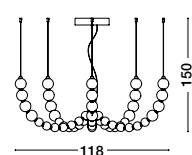

Dimmable

Chrome Metal & Opal Glass

LED 99 Watt 230 Volt

9069.3Lm 3000K IP20

Remote Control Included

L: 167 W: 42 H: 200 cm

PERLA - 9695203
 Dimmable
 Gold Metal & Opal Glass
 LED 130 Watt 230 Volt
 11376Lm 3000K IP20
 Remote Control Included
 D: 118 H: 150 cm