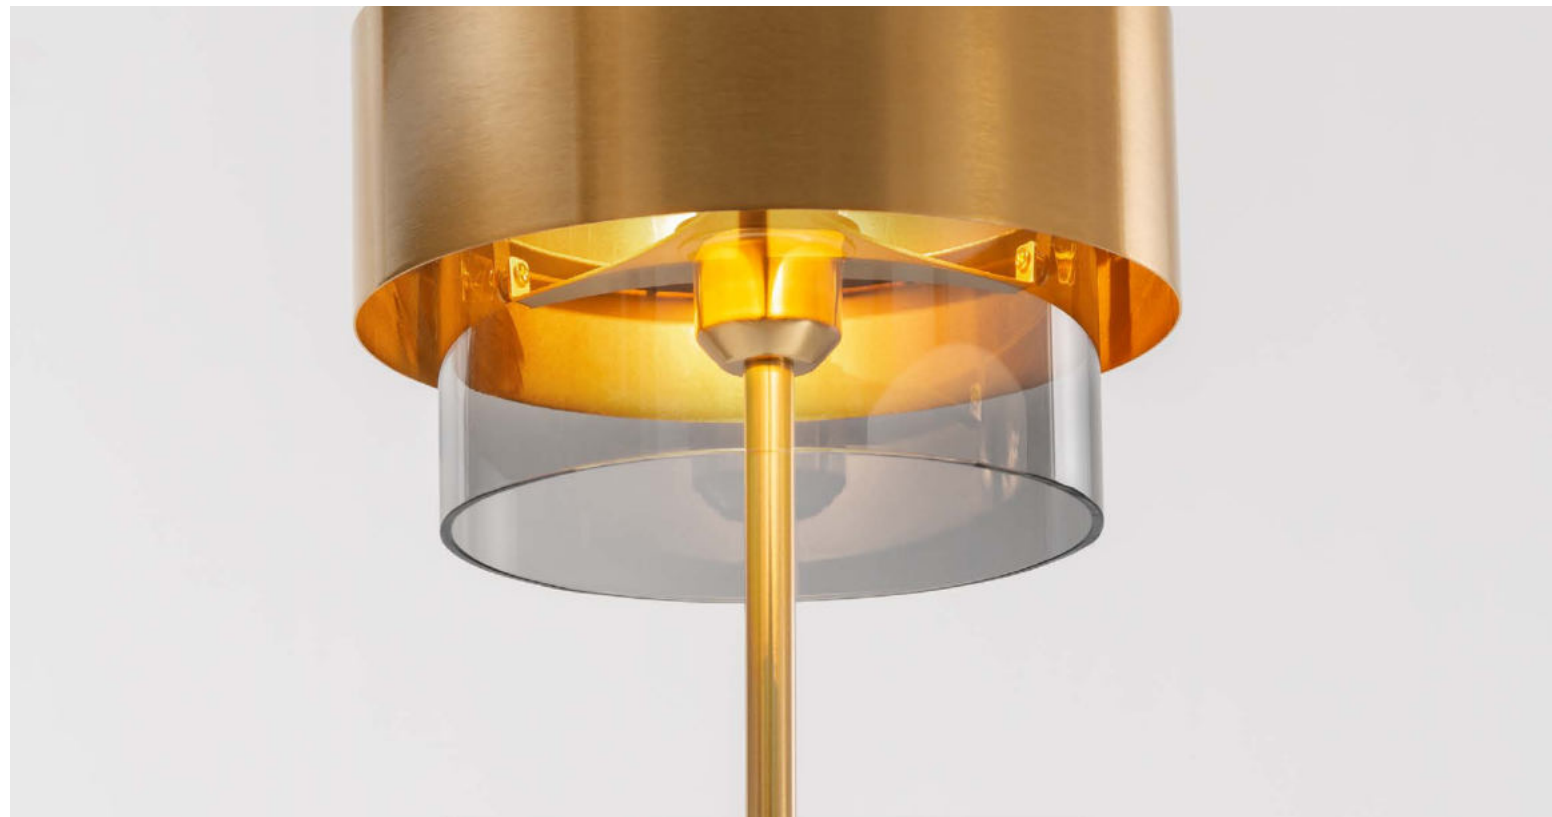

SIANNA - 9236400

Smoke Glass
Brass Gold Metal
LED E27 1x12 Watt 230 Volt
IP20 Bulb Excluded
D: 18 H: 47 cm

SIANNA - 9236410

Smoke Glass
Brass Gold Metal
LED E27 1x12 Watt 230 Volt
IP20 Bulb Excluded
D: 25 H: 154 cm