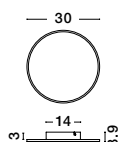

NEVO - 9248158
Sandy White Aluminium
& Acrylic
LED 20.5W Watt 230 Volt
1450Lm 3000K IP20
D: 30 W: 3.9 H: 30cm