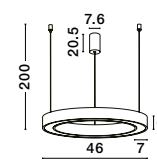

MORBIDO - 9345638

Dimmable
Sandy White Aluminium
& Acrylic
LED 50W 230 Volt
2733Lm 2700K - 4000K IP20
Included Remote Control
D1: 60 D2: 46 H: 200 cm