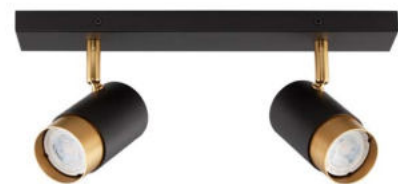

POGNO - 9111434
Sandy black & Gold Aluminium
LED GU10 2x10 Watt IP20
220-240 Volt Bulb Excluded
L: 35 W: 6 H: 14 cm