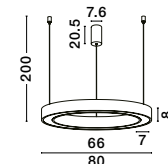

MORBIDO - 9345642

Dimmable
Sandy Black Aluminium
& Acrylic
LED 60 Watt 230 Volt
3116Lm 2700K - 4000K IP20
Included Remote Control
D1: 80 D2: 66 H: 200 cm