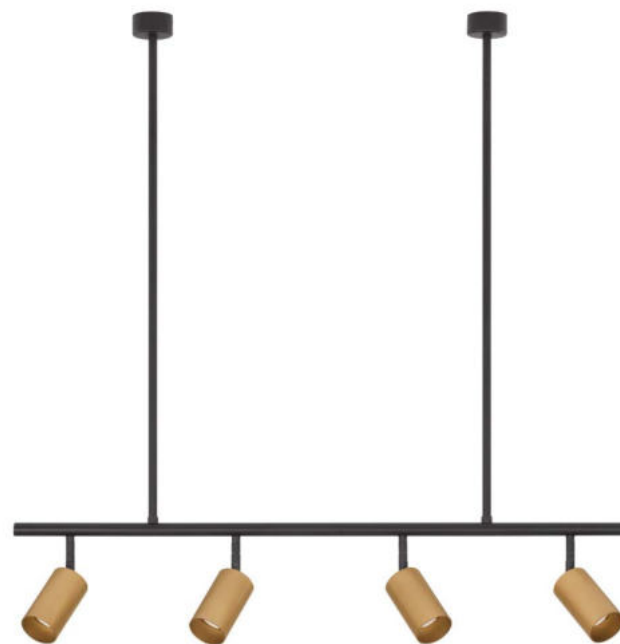

POGNO - 9111438
Sandy black & Gold Aluminium
LED GU10 3x10 Watt IP20
220-240 Volt Bulb Excluded
D: 22 H: 14 cm

POGNO - 9111459
Black & Gold Aluminium
LED GU10 4x10 Watt IP20
230 Volt Bulb Excluded
L: 96 H: 87.5 cm