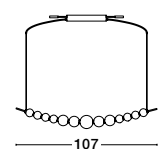

Dimmable

Chrome Metal & Opal Glass

LED 99 Watt 230 Volt

9069.3Lm 3000K IP20

Remote Control Included

L: 167 W: 42 H: 200 cm

PERLA - 9695203
 Dimmable
 Gold Metal & Opal Glass
 LED 130 Watt 230 Volt
 11376Lm 3000K IP20
 Remote Control Included
 D: 118 H: 150 cm