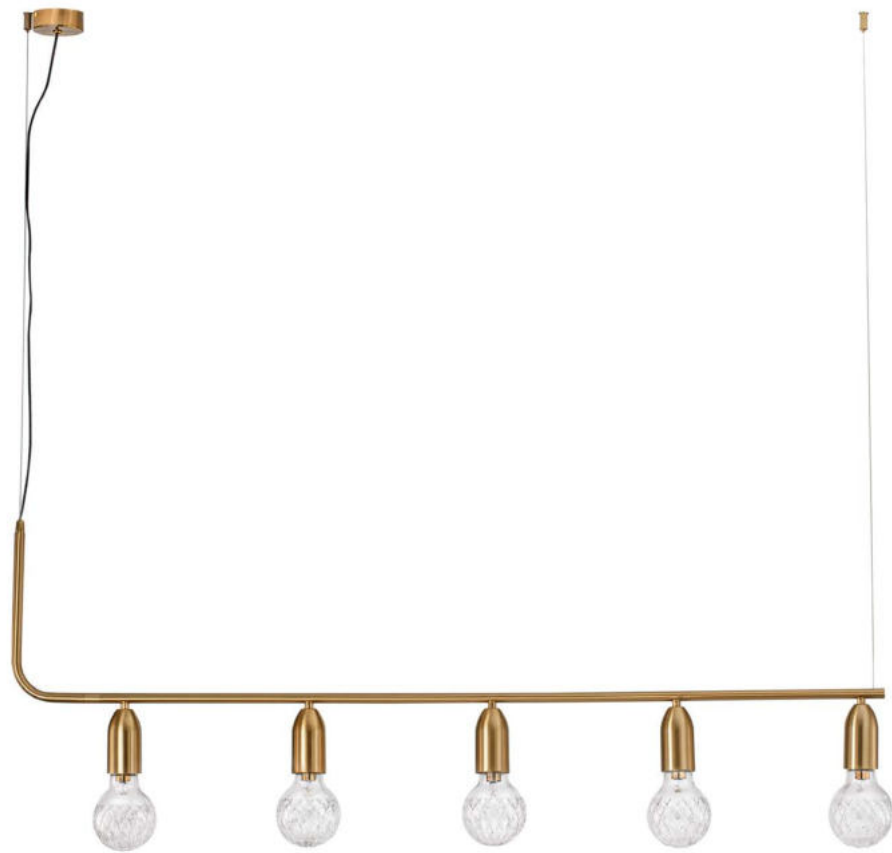

VEDA - 9536413

Brass Metal & Clear Glass
LED G9 3x6 Watt 230 Volt
IP20 Bulb Excluded
D: 30 H: 150 cm

VEDA - 9536414

Brass Metal & Clear Glass
LED G9 5x6 Watt 230 Volt
IP20 Bulb Excluded
D: 40 H: 150 cm

VEDA - 9536415
 Brass Metal & Clear Glass
 LED G9 5x6 Watt 230 Volt
 IP20 Bulb Excluded
 L: 128 H: 120 cm