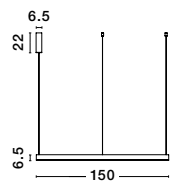

MOTIF . 9530203

Dimmable
Sandy White Aluminium
& Acrylic
LED 80 Watt 230 Volt
6864Lm 3000K IP20
D: 150 H: 250 cm