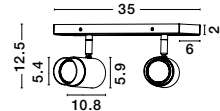

POGNO - 9111434
Sandy black & Gold Aluminium
LED GU10 2x10 Watt IP20
220-240 Volt Bulb Excluded
L: 35 W: 6 H: 14 cm