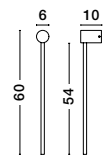

LED WARM WHITE DIMMABLE INCL.

SYNTHESI . 9009322

Sandy Black Aluminium
& Acrylic
LED 18 Watt 230V
777Lm 3000K IP20
D: 6 W: 10 H: 60 cm

SYNTHESI . 9009323

Sandy White Aluminium
& Acrylic
LED 18 Watt 230V
777Lm 3000K IP20
D: 6 W: 10 H: 60 cm