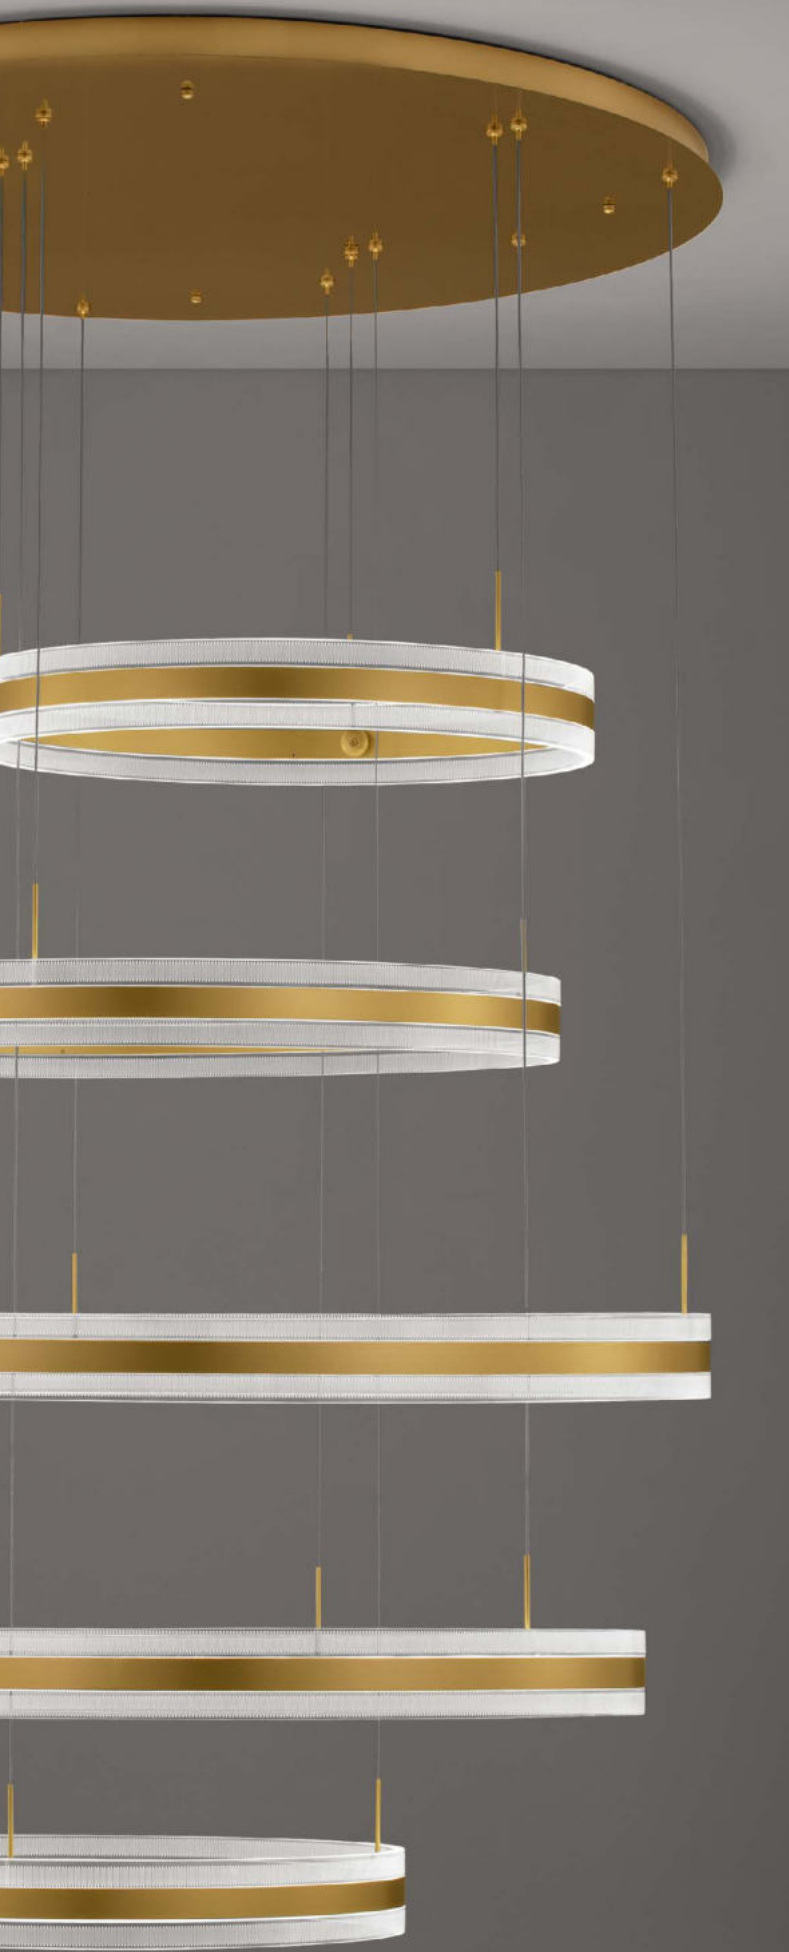

AGOS - 9054446

Dimmable
Gold Aluminium
& Acrylic
LED 444 Watt 230 Volt
11040Lm 3000K IP20
D: 106 H: 300 cm

LED