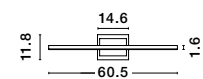

AZURE - 9267021
Sandy White Aluminium
& Acrylic
LED 12.5 Watt 230 Volt
750Lm 3000K IP20
L:60.5 W: 6.9 H: 11.8 cm