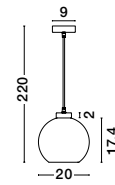

PALMER - 9241130
Smoky Glass
Black Cord
Black Metal Base
LED E27 1x12 Watt 230 Volt
IP20 Bulb Excluded
D: 20 H1: 17.4 H2: 220 cm