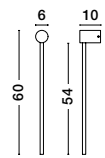

SYNTHESI . 9009322

Sandy Black Aluminium
& Acrylic
LED 18 Watt 230V
777Lm 3000K IP20
D: 6 W: 10 H: 60 cm