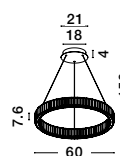

AURELIA - 9333075

Dimmable
Gold Metal & Crystal
LED 40W 230 Volt
4647Lm 3500K
IP20 Class I
D: 60 H: 150 cm

LED ☒ WARM WHITE ☒ DRIVER INCL.