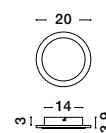

NEVO - 9248161
Matt Gold Aluminium
& Acrylic
LED 12W Watt 230 Volt
850Lm 3000K IP20
D: 20 W: 3.9 H: 20cm