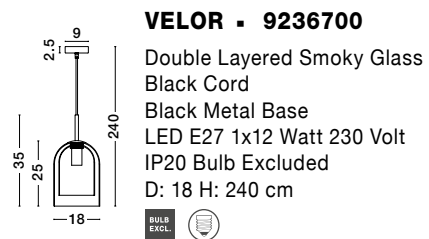

VELOR - 9236700
Double Layered Smoky Glass
Black Cord
Black Metal Base
LED E27 1x12 Watt 230 Volt
IP20 Bulb Excluded
D: 18 H: 240 cm

VELOR - 9236720
Double Layered Smoky Glass
Black Cord
Black Metal Base
LED E27 3x12 Watt 230 Volt
IP20 Bulb Excluded
L: 70 H: 158 cm