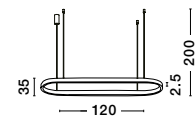

CUPPE . 9345625
Dimmable
Sandy Black Aluminum
& Acrylic
LED 58 Watt 230 Volt
3944Lm 3000K IP20
L: 120 W:35 H: 200 cm
LED DIMMABLE DRIVER INCL.