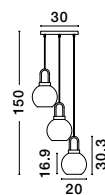

IRVINE . 9241190

Clear Glass
Black Cord
Brass Gold Metal
LED E27 3x12 Watt 230 Volt
IP20 Bulb Excluded
D: 30 H1: 30.3 H2: 150 cm