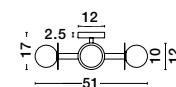

PIELO - 9043316

Sandy Black Metal
Opal Glass
LED G9 4x5 Watt 230 Volt
IP20 Bulb Excluded
L: 51 W: 37 H: 17 cm