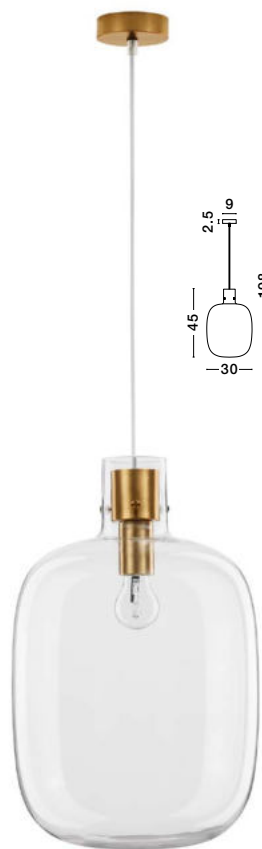

CINZIA - 9236630
Clear Glass
White Cord
Brass Gold Metal
LED E27 1x12 Watt 230 Volt
IP20 Bulb Excluded
D: 30 H: 45 H₂: 198 cm