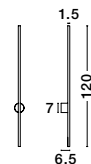

ADEN - 9081810
Sandy Black Aluminium
LED 20 Watt AC220-240V
1400Lm 3000K IP20
D: 1.5 W:6.5 H: 120 cm

LED WARM WHITE DIMMABLE INCL.