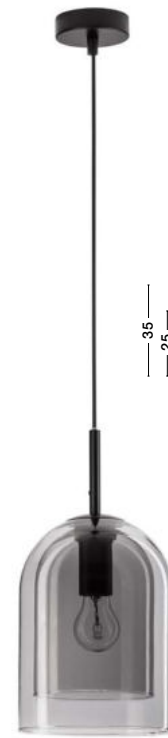

VELOR - 9236700
Double Layered Smoky Glass
Black Cord
Black Metal Base
LED E27 1x12 Watt 230 Volt
IP20 Bulb Excluded
D: 18 H: 240 cm

VELOR - 9236720
Double Layered Smoky Glass
Black Cord
Black Metal Base
LED E27 3x12 Watt 230 Volt
IP20 Bulb Excluded
L: 70 H: 158 cm