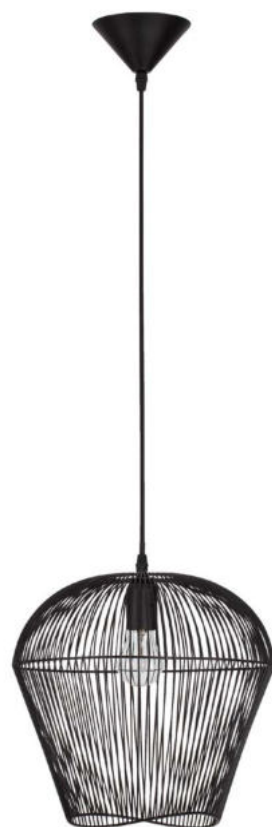

BREDO . 9586512

Black Aluminium
Black Fabric Wire & Base
LED E27 1x12 Watt 230 Volt
IP20 Bulb Excluded
D: 31.5 H: 29 H2: 185 cm