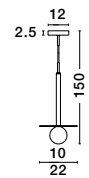

PIELO - 9043306

Sandy Black Metal
Opal Glass
LED G9 Watt 1x5 Watt
230 Volt IP20 Bulb Excluded
D: 22 H: 55 H2: 150 cm

PIELO - 9043316

Sandy Black Metal
Opal Glass
LED G9 4x5 Watt 230 Volt
IP20 Bulb Excluded
L: 51 W: 37 H: 17 cm