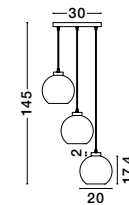

PALMER - 9241140
Smoky Glass
Black Cord
Black Metal Base
LED E27 3x12 Watt 230 Volt
IP20 Bulb Excluded
D: 30 H: 145 cm