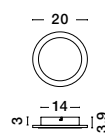

NEVO - 9248159
Sandy Black Aluminium
& Acrylic
LED 12W Watt 230 Volt
850Lm 3000K IP20
D: 20 W: 3.9 H: 20cm