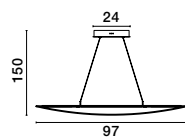

AGOS - 9054450
Dimmable
Gold Aluminium
& Acrylic
LED 31 Watt 230 Volt
2156Lm 3000K IP20
L: 97 W: 67 H: 150 cm