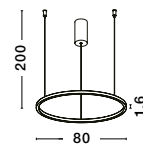

TARQUIN . 9345605

Dimmable
Sandy Black Aluminum
& Acrylic
LED 48 Watt 230 Volt
2592Lm 3000K IP20
D: 80 H: 200 cm