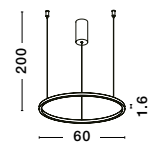

TARQUIN - 9345602

Dimmable

Brushed Gold Aluminum
& Acrylic
LED 36 Watt 230 Volt
1980Lm 3000K IP20
D: 60 H: 200 cm