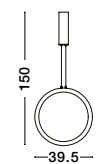

CHANGE - 9070168

Dimmable
Gold Aluminium
& Acrylic
LED 35 Watt 230 Volt
1160Lm 3000K IP20
D: 60 H: 150 cm

CHANGE - 9070166

Dimmable
Gold Aluminium
& Acrylic
LED 25 Watt 230 Volt
741Lm 3000K IP20
D: 39.5 H: 150 cm