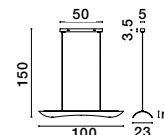

AGOS - 9054443
Dimmable
Gold Aluminium
& Acrylic
LED 33 Watt 230 Volt
2561Lm 3000K IP20
L: 100 W: 23 H: 150 cm