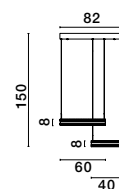

AGOS - 9054444
Dimmable
Gold Aluminium
& Acrylic
LED 75 Watt 230 Volt
2947Lm 3000K IP20
D: 60 H: 150 cm