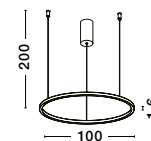

TARQUIN - 9345610

Dimmable

Brushed Gold Aluminum
& Acrylic
LED 58 Watt 230 Volt
3132Lm 3000K IP20
D: 100 H: 200 cm