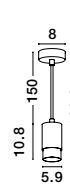

POGNO - 9911526
Sandy Black & Gold Aluminium
LED GU10 1x10 Watt IP20
220-240 Volt Bulb Excluded
D: 5.9 H1: 10.8 H2: 160.8 cm