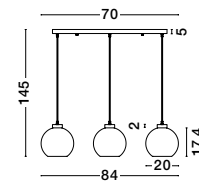

PALMER - 9241140
Smoky Glass
Black Cord
Black Metal Base
LED E27 3x12 Watt 230 Volt
IP20 Bulb Excluded
D: 30 H: 145 cm