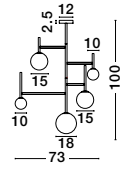

Adjustable

LATO - 9624078
 Black Metal & Opal Glass
 LED E14 3x5 Watt 230 Volt
 IP20 Bulb Excluded
 D: 30 H: 120 cm

LICATO - 9043304

Opal Glass
Sandy Black Aluminium
LED G9 5x5 Watt 230 Volt
IP20 Bulb Excluded
L: 73 H: 100 cm