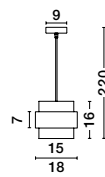

MAEVE • 9236750
Clear Glass
White Cord
Brass Gold Metal
LED E27 1x12 Watt 230 Volt
IP20 Bulb Excluded
D: 28 H: 190 cm

Sianna

SIANNA - 9236372
 Smoke Glass
 Brass Gold Metal
 LED E27 3x12 Watt 230 Volt
 IP20 Bulb Excluded
 D: 45 H: 170 cm