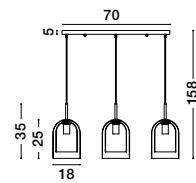

VELOR - 9236740
Double Layered Dark
Champagne Glass
Black Cord
Black Metal Base
LED E27 3x12 Watt 230 Volt
IP20 Bulb Excluded
L: 70 H: 158 cm