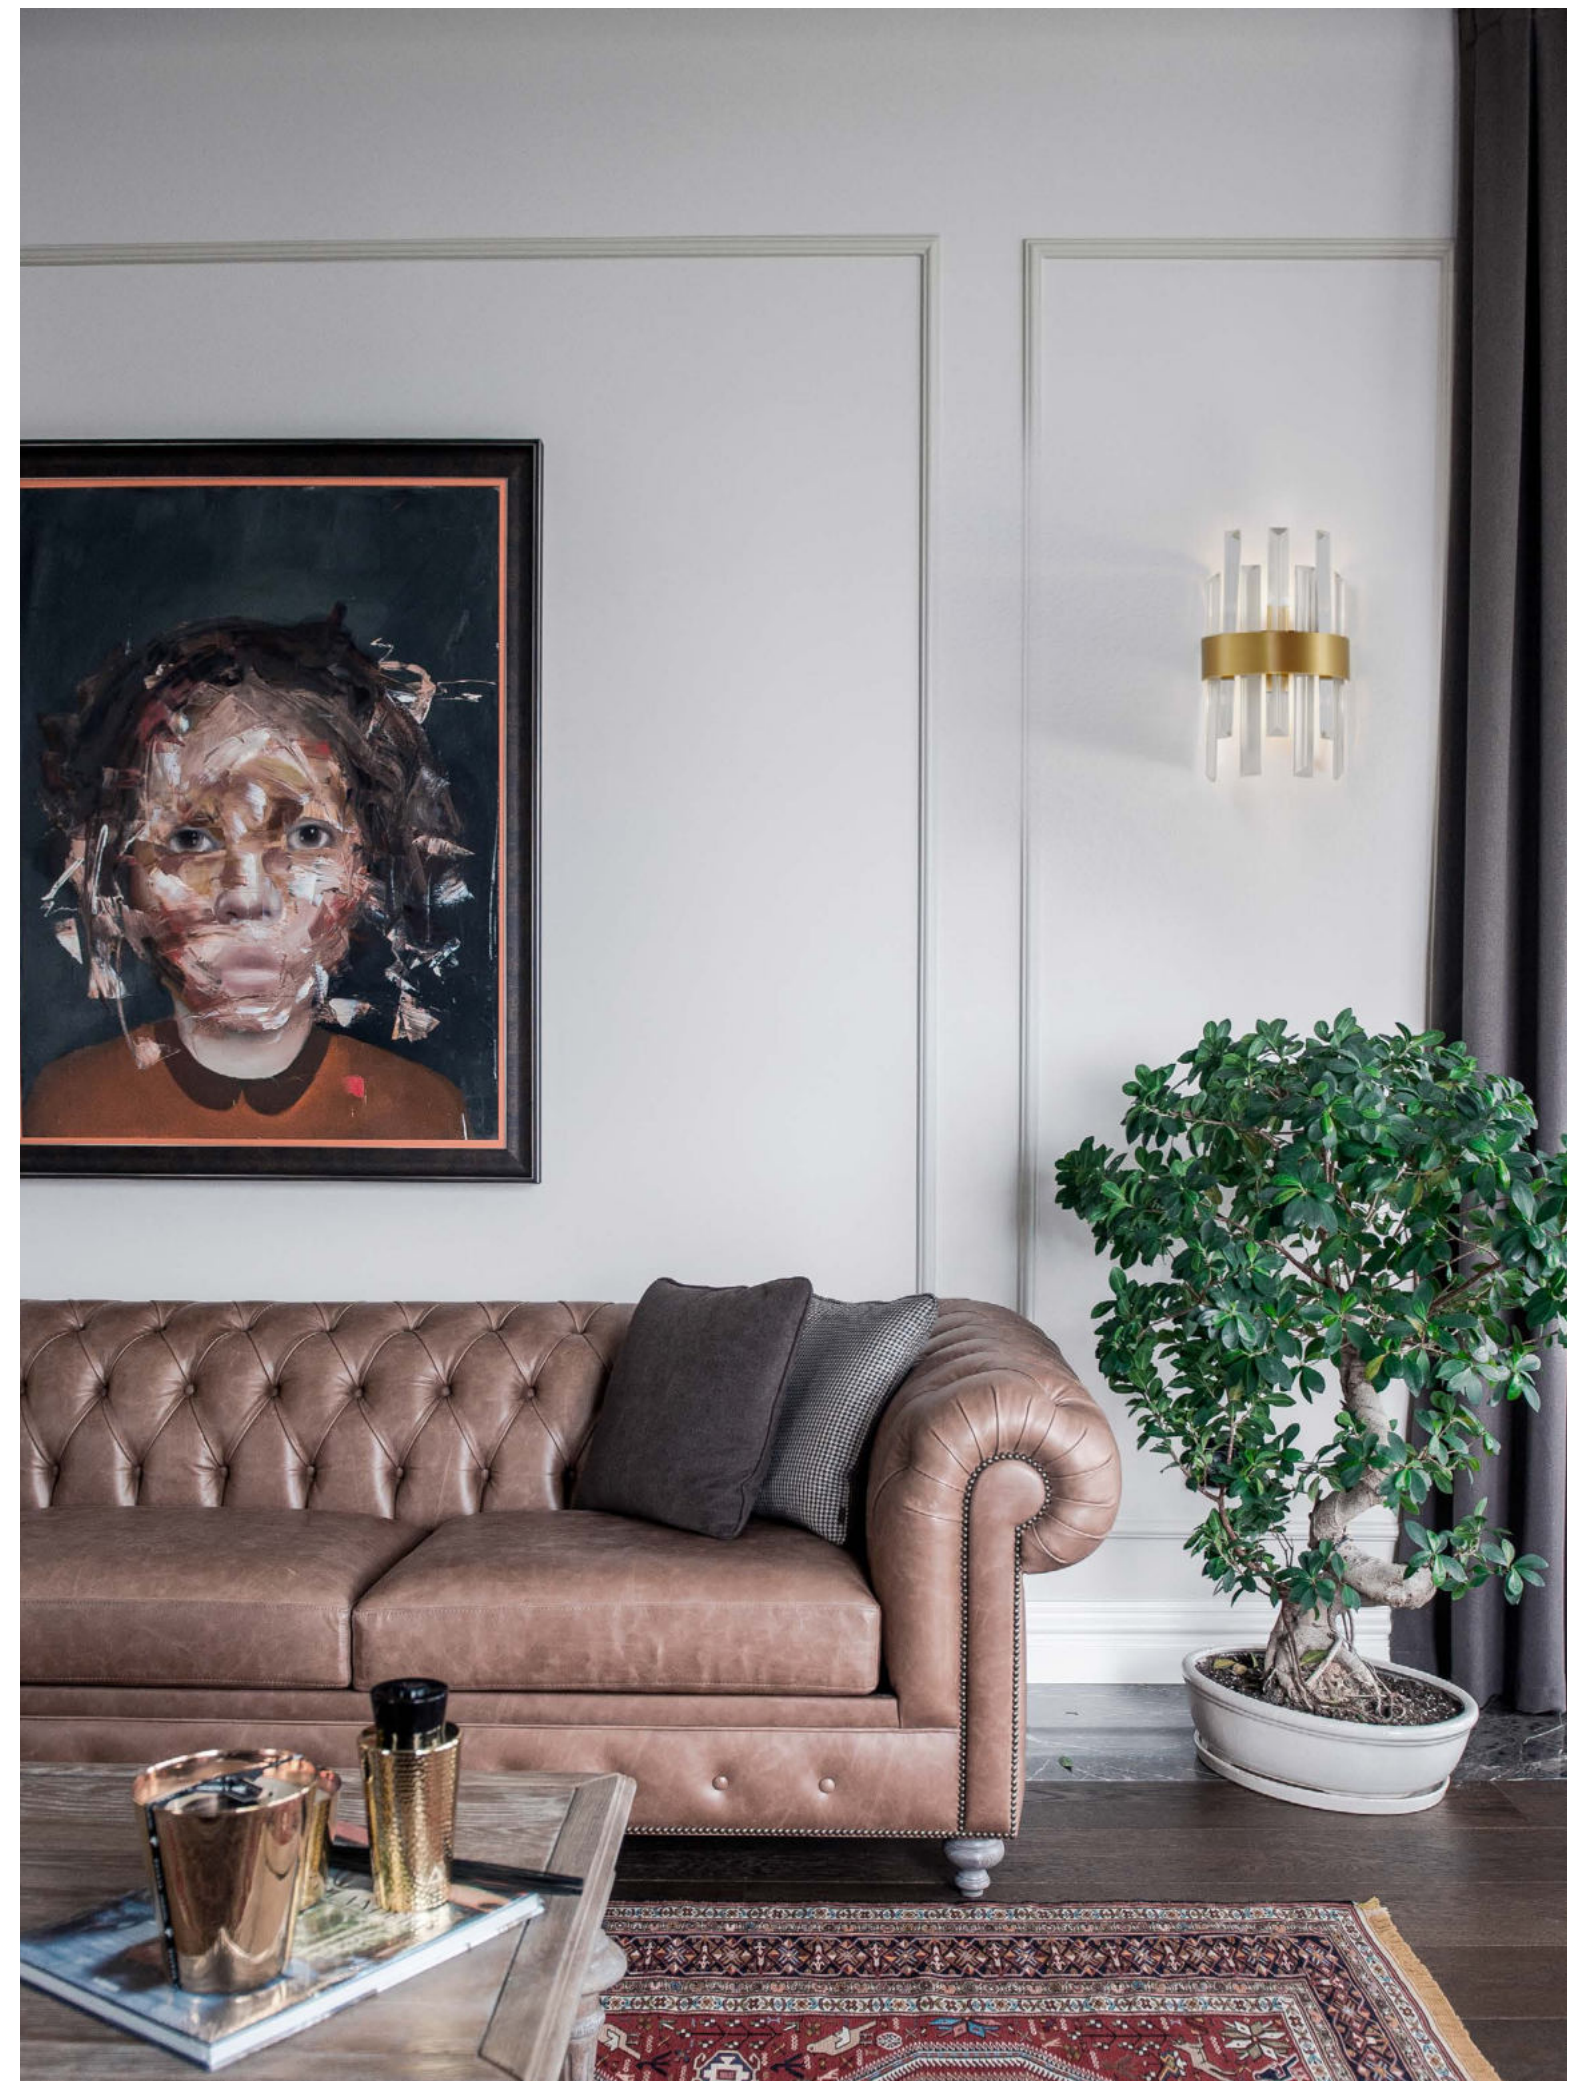

Crown

CROWN - 9695219
 Satin Gold Metal
 Clear Crystal (30 pcs)
 LED G9 5x5 Watt 230 Volt
 IP20 Bulb Excluded
 D: 35 H: 120 cm

CROWN - 9695218
 Satin Gold Metal
 Clear Crystal (48 pcs)
 LED G9 7x5 Watt 230 Volt
 IP20 Bulb Excluded
 D: 55 H: 120 cm