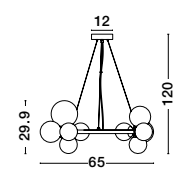

Black Fabric Shade
& Black Aluminium
LED E27 1x12 Watt 230 Volt
IP20 Bulb Excluded
D: 30 H: 135 cm

Odillia

ODILLIA - 9009249
 Matt Black Metal & Glass
 LED G9 11x6 Watt 230 Volt
 IP20 Bulb Excluded
 Two ways of mounting
 D: 65 H: 120 cm