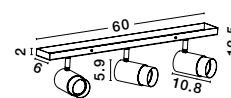

POGNO - 9111435
Sandy black & Gold Aluminium
LED GU10 3x10 Watt IP20
220-240 Volt Bulb Excluded
L: 60 W: 6 H: 14 cm