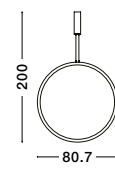

CHANGE - 9070169

Dimmable
Sandy Black Aluminium
& Acrylic
LED 48 Watt 230 Volt
1684Lm 3000K IP20
D: 80.7 H: 200 cm

CHANGE - 9070167

Dimmable
Sandy Black Aluminium
& Acrylic
LED 35 Watt 230 Volt
1160Lm 3000K IP20
D: 60 H: 150 cm

CHANGE - 9070165

Dimmable
Sandy Black Aluminium
& Acrylic
LED 25 Watt 230 Volt
741Lm 3000K IP20
D: 39.5 H: 150 cm