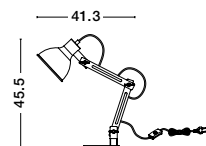

GROU - 9620129
Matt White Metal & Wood
LED E27 1x12 Watt
230 Volt IP20
Switch On / Off
Bulb Excluded
D: 41.3 H: 45.5 cm