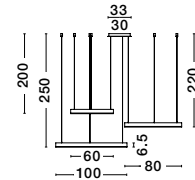

MOTIF - 9530170
Dimmable
Sandy Black Aluminium
& Acrylic
LED 40/48/55 Watt 230 Volt
13163Lm 3000K IP20
D1: 60 D2: 80 D3: 100 H: 250 cm