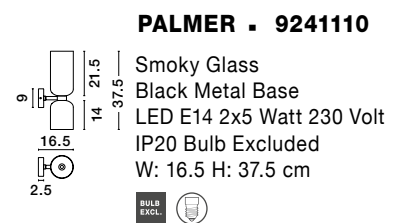

PALMER • 9241120
Smoky Glass
Black Metal Base
LED E14 2x5 Watt 230 Volt
IP20 Bulb Excluded
D:15 W: 18.5 H: 25.5 cm