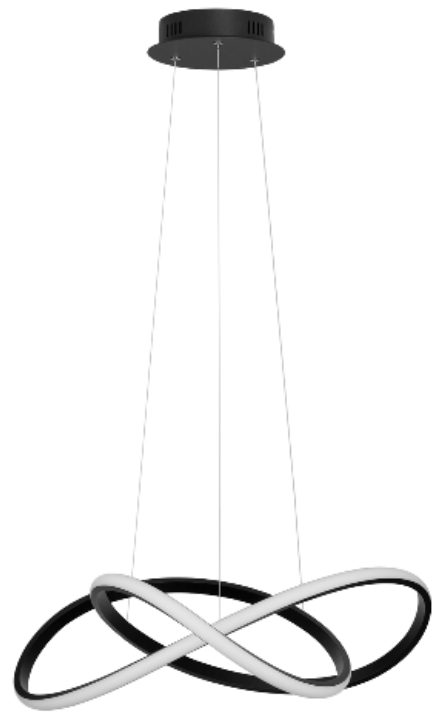

AMARA - 9248108

Dimmable
Sandy Black Aluminium
& Acrylic
LED 54 Watt 230 Volt
2800Lm 3000K IP20
D: 68 H: 120 cm

AMARA - 9248107

Sandy Black Aluminium
& Acrylic
LED 28 Watt 230 Volt
1600Lm 3000K IP20
D: 56 H: 120 cm

AMARA - 9248106

Sandy Black Aluminium
& Acrylic
LED 23 Watt 230 Volt
1400Lm 3000K IP20
L: 61 W: 24.5 H: 27 cm