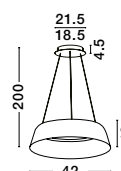

ALBA - 9345655
Dimmable
Sandy White Aluminium Outside
Champaign Gold Inside
LED 40 Watt 230V
1655Lm 3000K IP20
D: 42 H: 200 cm