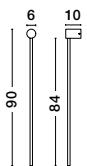

SYNTHESI . 9009325

Sandy White Aluminium
& Acrylic
LED 25 Watt 230V
1920.8Lm 3000K IP20
D: 6 W: 10 H: 90 cm