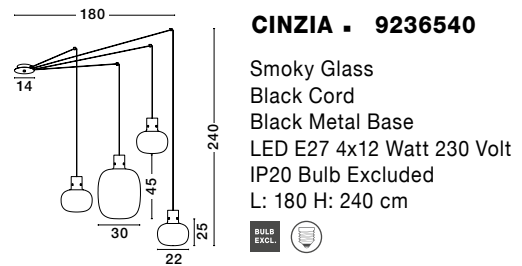

CINZIA - 9236540

Smoky Glass
Black Cord
Black Metal Base
LED E27 4x12 Watt 230 Volt
IP20 Bulb Excluded
L: 180 H: 240 cm