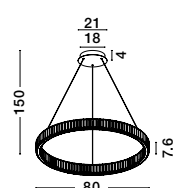

AURELIA - 9333076

Dimmable
Gold Metal & Crystal
LED 47W 230 Volt
4895Lm 3500K
IP20 Class I
D: 80 H: 150 cm

LED ☒ WARM WHITE ☒ DRIVER INCL.