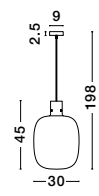

CINZIA - 9236630
Clear Glass
White Cord
Brass Gold Metal
LED E27 1x12 Watt 230 Volt
IP20 Bulb Excluded
D: 30 H: 45 H₂: 198 cm