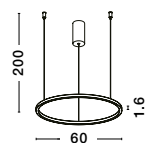

TARQUIN . 9345601

Dimmable
Sandy Black Aluminum
& Acrylic
LED 36 Watt 230 Volt
1980Lm 3000K IP20
D: 60 H: 200 cm