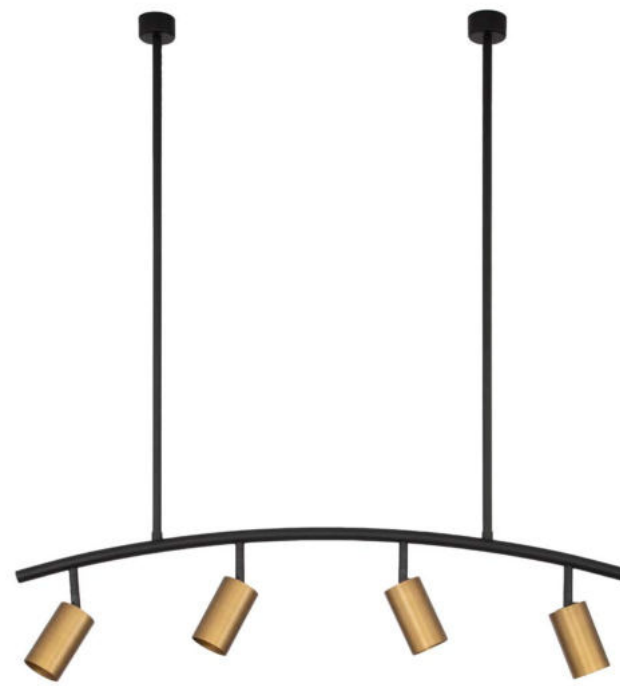

POGNO - 9911524
Sandy Black & Gold Aluminium
LED GU10 1x10 Watt IP20
220-240 Volt Bulb Excluded
D: 5.6 H1: 9.5 H2: 160 cm

POGNO - 9111457
Black & Gold Aluminium
LED GU10 4x10 Watt IP20
230 Volt Bulb Excluded
L: 96.5 H: 90 cm