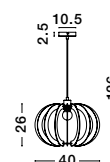

OTTOLINE • 9620124

White Metal
Brown Wood
LED E27 1x12 Watt
230 Volt IP20 Bulb Excluded
D: 40 H: 126 cm