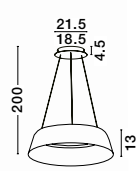

ALBA - 9345658
Dimmable
Sandy Black Aluminium Outside
Champaign Gold Inside
LED 50 Watt 230V
2196Lm 3000K IP20
D: 54 H: 200 cm