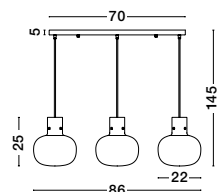

CINZIA - 9236520

Smoky Glass
Black Cord
Black Metal Base
LED E27 3x12 Watt 230 Volt
IP20 Bulb Excluded
L: 86 H: 25 H₂: 175 cm