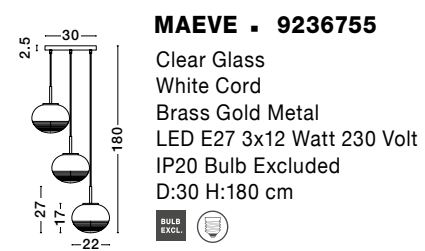

IRVINE . 9241180

Clear Glass
Black Cord
Brass Gold Metal
LED E27 4x12 Watt 230 Volt
IP20 Bulb Excluded
L: 97.5 H1: 30.3 H2: 155 cm

IRVINE . 9241170

Clear Glass
Black Cord
Brass Gold Metal
LED E27 1x12 Watt 230 Volt
IP20 Bulb Excluded
D: 20 H1: 30.3 H2: 230 cm

IRVINE . 9241160

Clear Glass
Black Cord
Brass Gold Metal
LED E27 1x12 Watt 230 Volt
IP20 Bulb Excluded
D: 15.5 H1: 53 H2: 255 cm

MAEVE • 9236755
Clear Glass
White Cord
Brass Gold Metal
LED E27 3x12 Watt 230 Volt
IP20 Bulb Excluded
D:30 H:180 cm