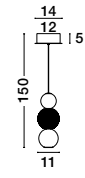

BRILLE - 9511030
Gold Aluminium
& Acrylic
LED 6 Watt 230V
322Lm 3200K IP20
D: 14 H: 150 cm