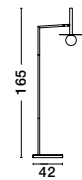

PIELO - 9043309

Sandy Black Metal
Opal Glass
LED G9 1x5 Watt 230 Volt
IP20 Class II
Bulb Excluded
D: 42 H: 165 cm