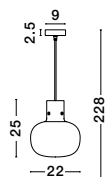

CINZIA - 9236510

Smoky Glass
Black Cord
Black Metal Base
LED E27 1x12 Watt 230 Volt
IP20 Bulb Excluded
D: 22 H: 25 H₂: 228 cm