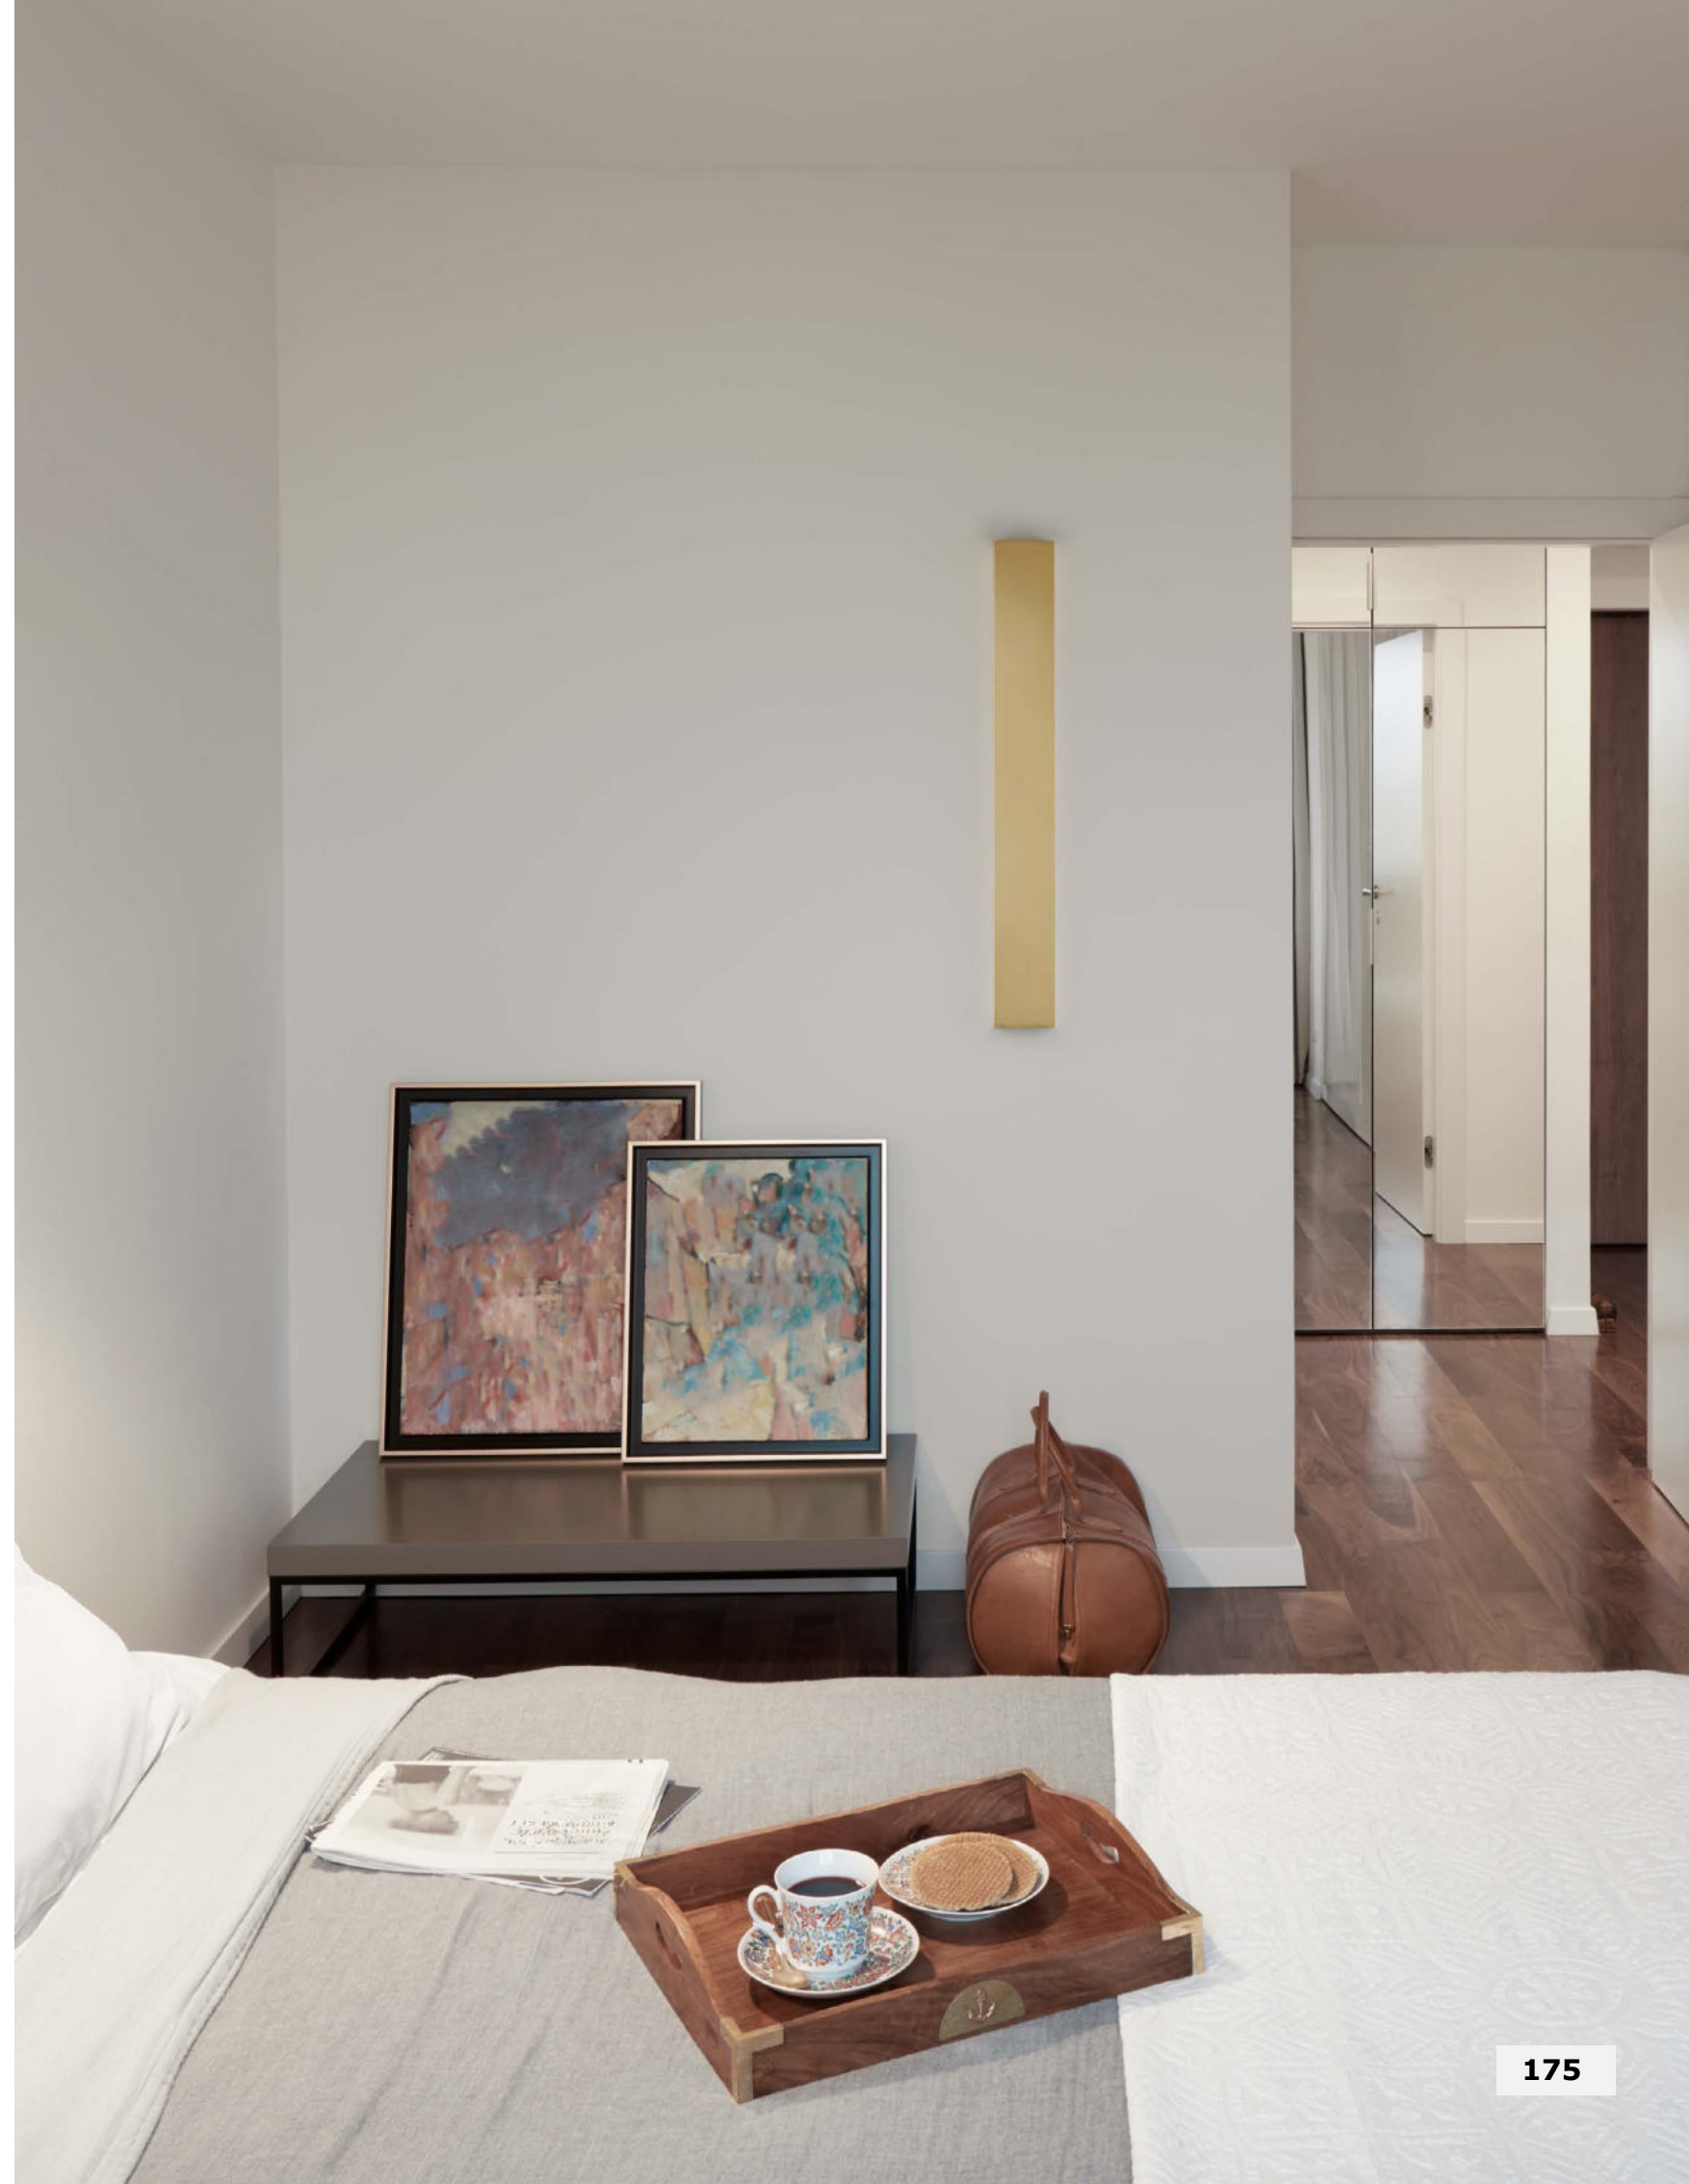

IP44

SELINE • 9060612

Gold Aluminium
LED Philips 20 Watt 230V
1478Lm 3000K IP44
L: 60 W: 2.7 H: 7.5 cm

SELINE • 9060912

Gold Aluminium
LED Philips 36 Watt 230V
2614Lm 3000K IP44
L: 90 W: 2.7 H: 7.5 cm

SELINE • 9081200

Gold Aluminium
LED Philips 44 Watt 230V
3124Lm 3000K IP44
L: 120 W: 2.7 H: 7.5 cm