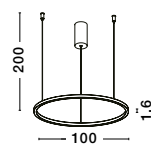

TARQUIN - 9345608

Dimmable
Sandy White Aluminum
& Acrylic
LED 58 Watt 230 Volt
3132Lm 3000K IP20
D:100 H: 200 cm