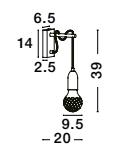

VEDA - 9536416
Black Metal & Clear Glass
LED G9 1x6 Watt 230 Volt
IP20 Bulb Excluded
L: 9.5 W: 20 H: 39 cm