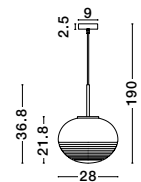

MAEVE • 9236750
Clear Glass
White Cord
Brass Gold Metal
LED E27 1x12 Watt 230 Volt
IP20 Bulb Excluded
D: 28 H: 190 cm