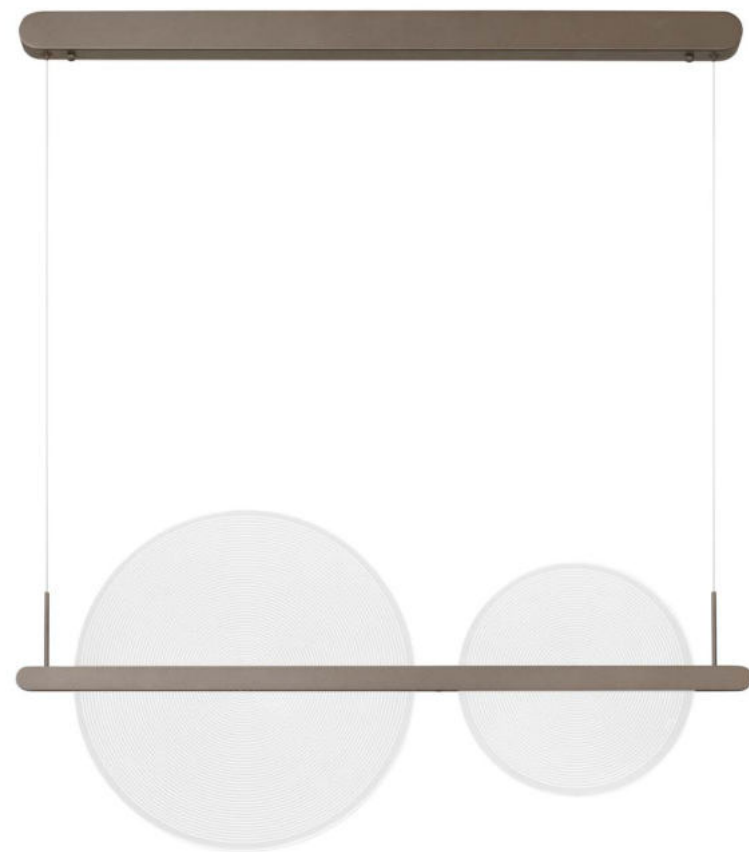

NOAH - 9054449
 Dimmable
 Coffee Brown Aluminium
 & Acrylic
 LED 42 Watt 230 Volt
 2179Lm 3000K IP20
 L: 91 W:50 H: 150 cm

Magnus

MAGNUS . 9248116
Dimmable
Brass Gold Aluminium
& Acrylic
LED 28 Watt 230V
1900Lm 3000K IP20
D: 55 W: 51.5 H: 120 cm