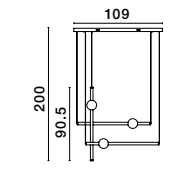

NEUTRON - 9054453

Dimmable
Gold Aluminium
& Acrylic
LED 60 Watt 230 Volt
3687Lm 3000K IP20
L: 120 W:20 H: 200 cm