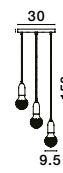

VEDA - 9536413

Brass Metal & Clear Glass
LED G9 3x6 Watt 230 Volt
IP20 Bulb Excluded
D: 30 H: 150 cm

VEDA - 9536414

Brass Metal & Clear Glass
LED G9 5x6 Watt 230 Volt
IP20 Bulb Excluded
D: 40 H: 150 cm

VEDA - 9536415
 Brass Metal & Clear Glass
 LED G9 5x6 Watt 230 Volt
 IP20 Bulb Excluded
 L: 128 H: 120 cm