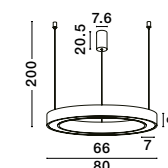

MORBIDO - 9345641

Dimmable
Sandy White Aluminium
& Acrylic
LED 60 Watt 230 Volt
3116Lm 2700K - 4000K IP20
Included Remote Control
D1: 80 D2: 66 H: 200 cm