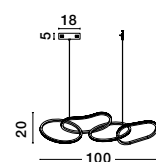

LED WARM WHITE DIMMER INCL.

GIRISH - 9248111

Dimmable

Gold plating Stainless Steel & Acrylic

LED 51.5 Watt 230 Volt
2400Lm 3000K IP20
L: 100 W: 20 H: 120 cm

GIRISH - 9248110

Dimmable

Gold plating Stainless Steel & Acrylic