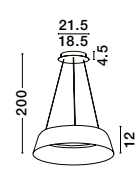

ALBA - 9345656
Dimmable
Sandy Black Aluminium Outside
Champaign Gold Inside
LED 40 Watt 230V
1655Lm 3000K IP20
D: 42 H: 200 cm