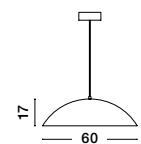

GLIM - 9081280

Dimmable

Sandy White Outside
Natural Wood Inside Aluminium &
Acrylic
LED 47 Watt 230V
2015Lm 3000K IP20
D: 60 H: 120 cm