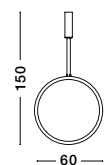

CHANGE - 9070169

Dimmable
Sandy Black Aluminium
& Acrylic
LED 48 Watt 230 Volt
1684Lm 3000K IP20
D: 80.7 H: 200 cm