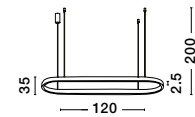

CUPPE . 9345624
Dimmable
Sandy Black Aluminum
& Acrylic
LED 58 Watt 230 Volt
3248Lm 3000K IP20
L: 120 W: 35 H: 200 cm
LED DIMMABLE DRIVER INCL.