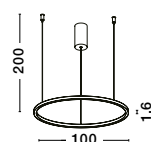

TARQUIN - 9345611

Brushed Champagne Silver
Aluminum & Acrylic
LED 58 Watt 230 Volt
3132Lm 3000K IP20
D:100 H: 200 cm