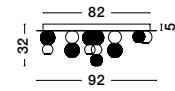

BRILLE - 9695700
Dimmable
Gold Aluminium
& Acrylic
LED 86 Watt 230V
5171Lm 3200K IP20
D: 92 H: 32 cm