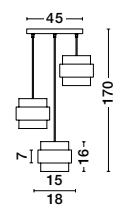

SIANNA - 9236372
Smoke Glass
Brass Gold Metal
LED E27 3x12 Watt 230 Volt
IP20 Bulb Excluded
D: 45 H: 170 cm