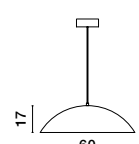

GLIM - 9081280

Dimmable

Sandy White Outside
Natural Wood Inside Aluminium &
Acrylic
LED 47 Watt 230V
2015Lm 3000K IP20
D: 60 H: 120 cm

GLIM - 9081290

Dimmable

Sandy Black Outside
Natural Wood Inside Aluminium &
Acrylic
LED 47 Watt 230V
2015Lm 3000K IP20
D: 60 H: 120 cm