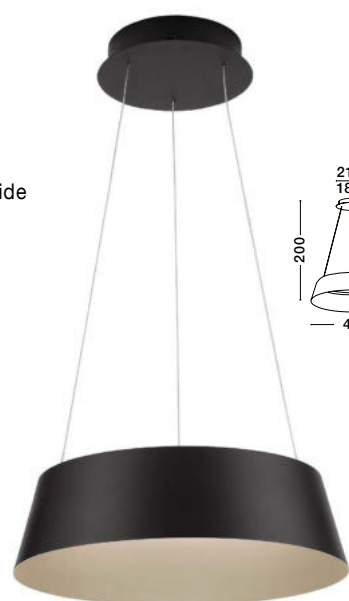

ALBA - 9345655
Dimmable
Sandy White Aluminium Outside
Champaign Gold Inside
LED 40 Watt 230V
1655Lm 3000K IP20
D: 42 H: 200 cm

ALBA - 9345656
Dimmable
Sandy Black Aluminium Outside
Champaign Gold Inside
LED 40 Watt 230V
1655Lm 3000K IP20
D: 42 H: 200 cm