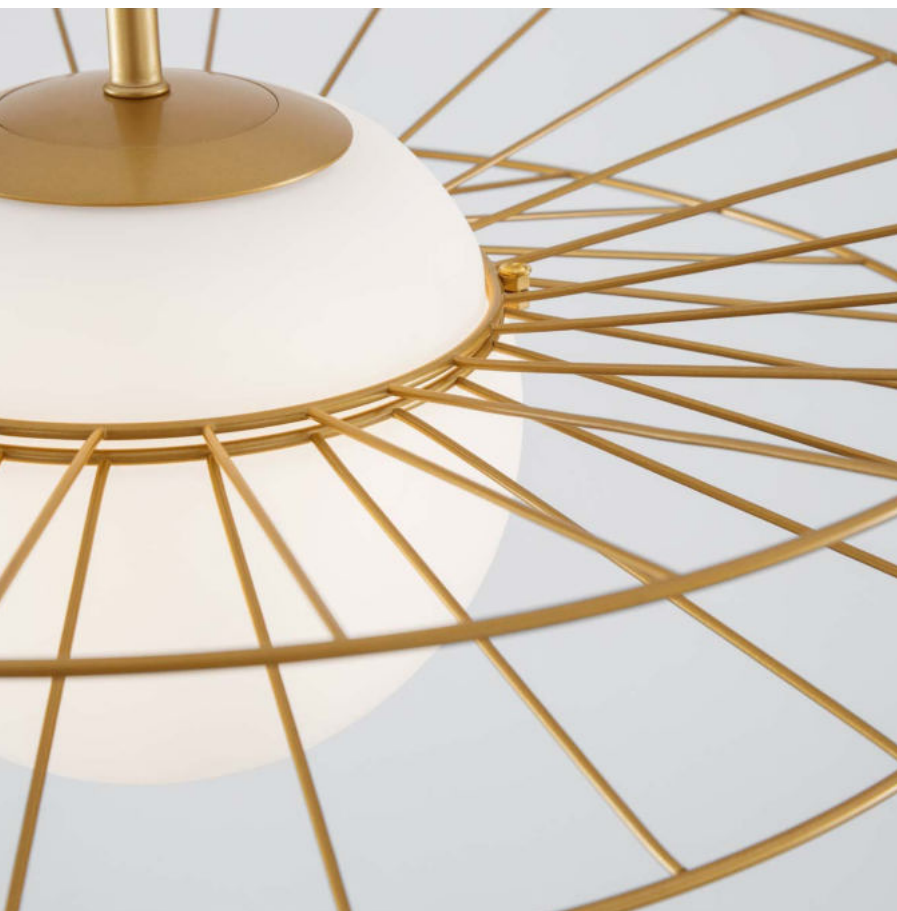

ELLERY - 9043302
Opal Glass
Sandy Black Metal
LED E27 1x12 Watt 230 Volt
IP20 Bulb Excluded
D: 45 H1: 22.5 H2: 150 cm