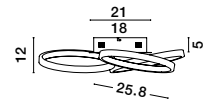

ELIZE . 9248112

Dimmable
Black & Brass Gold Steel
& Aluminium & Silicon
LED 28 Watt 230 Volt
1550Lm 3000K IP20
D:55 H: 12 cm