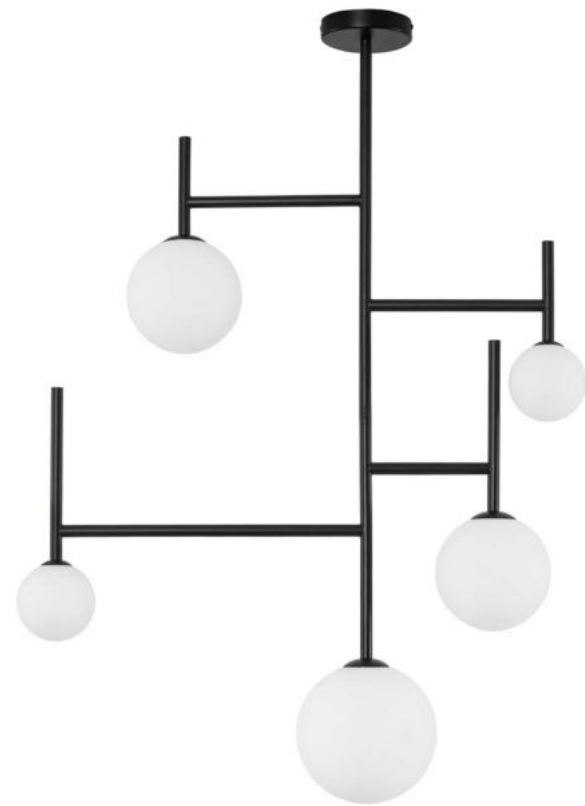

LICATO - 9043304

Opal Glass
Sandy Black Aluminium
LED G9 5x5 Watt 230 Volt
IP20 Bulb Excluded
L: 73 H: 100 cm

LICATO - 9043305

Opal Glass
Sandy Black Aluminium
LED G9 3x5 Watt 230 Volt
IP20 Bulb Excluded
L: 49 H: 71 cm