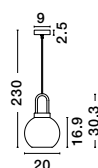

IRVINE . 9241170

Clear Glass
Black Cord
Brass Gold Metal
LED E27 1x12 Watt 230 Volt
IP20 Bulb Excluded
D: 20 H1: 30.3 H2: 230 cm