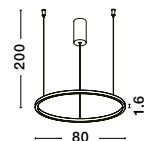

TARQUIN - 9345607

Brushed Champagne Silver
Aluminum & Acrylic
LED 48 Watt 230 Volt
2592Lm 3000K IP20
D: 80 H: 200 cm