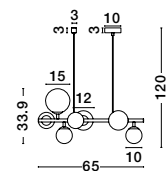

Black Fabric Shade
& Black Aluminium
LED E27 1x12 Watt 230 Volt
IP20 Bulb Excluded
D: 30 H: 135 cm

Odillia

ODILLIA - 9009249
 Matt Black Metal & Glass
 LED G9 11x6 Watt 230 Volt
 IP20 Bulb Excluded
 Two ways of mounting
 D: 65 H: 120 cm