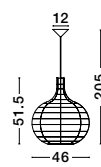

GRIFFIN - 9586508
Dried Water Hyacinth
Black Fabric Wire & Base
LED E27 1x12 Watt 230 Volt
IP20 Bulb Excluded
D: 46 H1: 51.5 H2: 205 cm