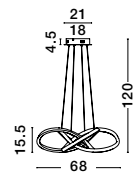

AMARA - 9248108

Dimmable
Sandy Black Aluminium
& Acrylic
LED 54 Watt 230 Volt
2800Lm 3000K IP20
D: 68 H: 120 cm