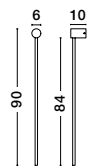

SYNTHESI . 9009324

Sandy Black Aluminium
& Acrylic
LED 25 Watt 230V
1920.8Lm 3000K IP20
D: 6 W: 10 H: 90 cm