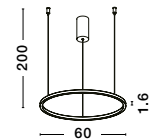

TARQUIN - 9345600

Dimmable
Sandy White Aluminum
& Acrylic
LED 36 Watt 230 Volt
1980Lm 3000K IP20
D: 60 H: 200 cm