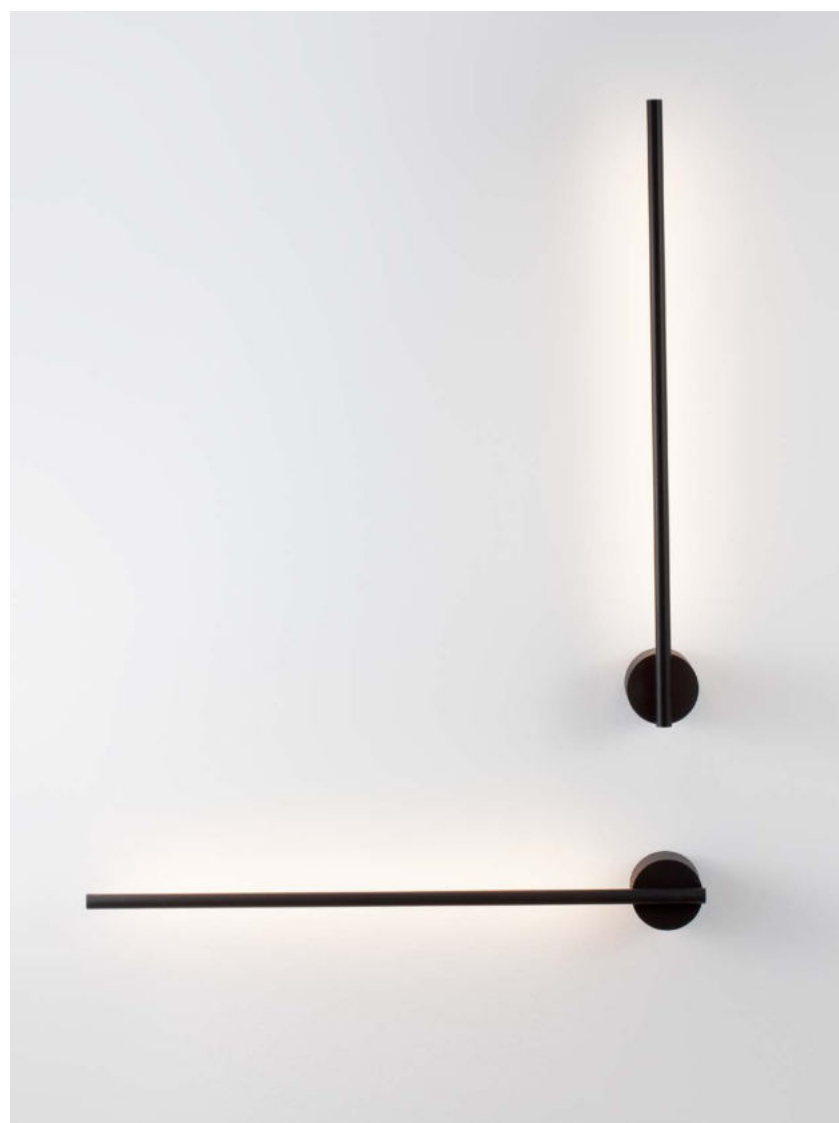

Aden

ADEN - 9081800
 Sandy Black Aluminium
 LED 10 Watt AC220-240V
 700Lm 3000K IP20
 D: 1.5 W:6.5 H: 60 cm

LED WARM WHITE DIMMABLE INCL.

ADEN - 9081810
 Sandy Black Aluminium
 LED 20 Watt AC220-240V
 1400Lm 3000K IP20
 D: 1.5 W:6.5 H: 120 cm