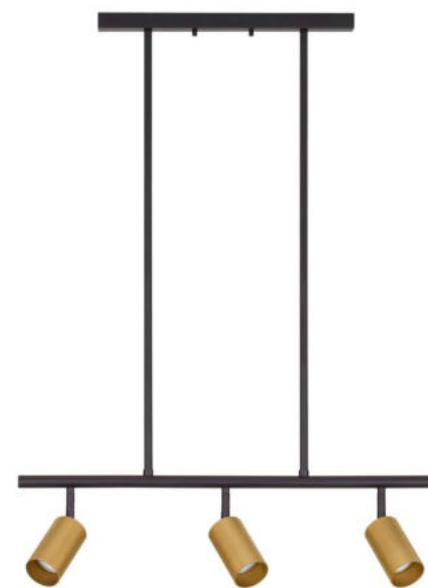

POGNO - 9111458
Black & Gold Aluminium
LED GU10 3x10 Watt IP20
230 Volt Bulb Excluded
L: 72 H: 87.5 cm