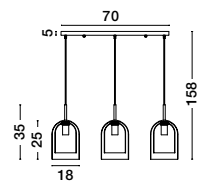

VELOR - 9236720
Double Layered Smoky Glass
Black Cord
Black Metal Base
LED E27 3x12 Watt 230 Volt
IP20 Bulb Excluded
L: 70 H: 158 cm