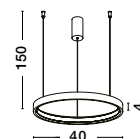

PERRINE - 9345614

Brushed Champagne Silver
Aluminium & Acrylic
LED 30 Watt 230 Volt
1080Lm 3000K IP20
D: 40 H: 150 cm