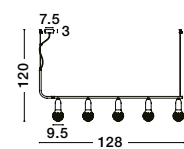

VEDA - 9536419
Black Metal & Clear Glass
LED G9 5x6 Watt 230 Volt
IP20 Bulb Excluded
L: 128 H: 120 cm