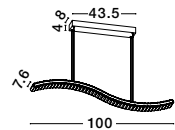

AURELIA - 9333064
Chrome Metal & Crystal
LED 19W 230 Volt
1428Lm 3500K
IP20 Class I
L: 12 W: 7.6 H: 60 cm