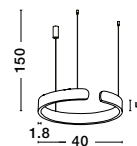

SELBY - 9345628

Dimmable

Brass Gold Aluminum
& Acrylic

LED 45 Watt 230 Volt

2490Lm 3000K IP20

D: 40 H: 150 cm