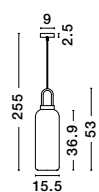

IRVINE . 9241160

Clear Glass
Black Cord
Brass Gold Metal
LED E27 1x12 Watt 230 Volt
IP20 Bulb Excluded
D: 15.5 H1: 53 H2: 255 cm