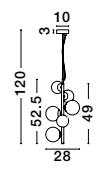

ODILLIA - 9009251
Matt Black Metal & Glass
LED G9 6x6 Watt 230 Volt
IP20 Bulb Excluded
L: 28 H: 120 cm