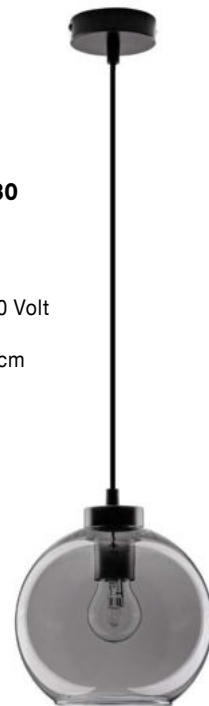

PALMER - 9241130
Smoky Glass
Black Cord
Black Metal Base
LED E27 1x12 Watt 230 Volt
IP20 Bulb Excluded
D: 20 H1: 17.4 H2: 220 cm