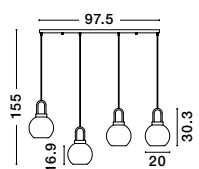

IRVINE . 9241180

Clear Glass
Black Cord
Brass Gold Metal
LED E27 4x12 Watt 230 Volt
IP20 Bulb Excluded
L: 97.5 H1: 30.3 H2: 155 cm