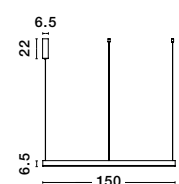

MOTIF . 9530204

Dimmable
Sandy Black Aluminium
& Acrylic
LED 80 Watt 230 Volt
6864Lm 3000K IP20
D: 150 H: 250 cm