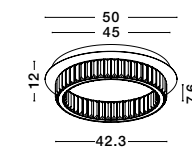

AURELIA - 9333079

Dimmable
Gold Metal & Crystal
LED 29W 230 Volt
1481Lm 3500K
IP20 Class I
D: 50 H: 12 cm