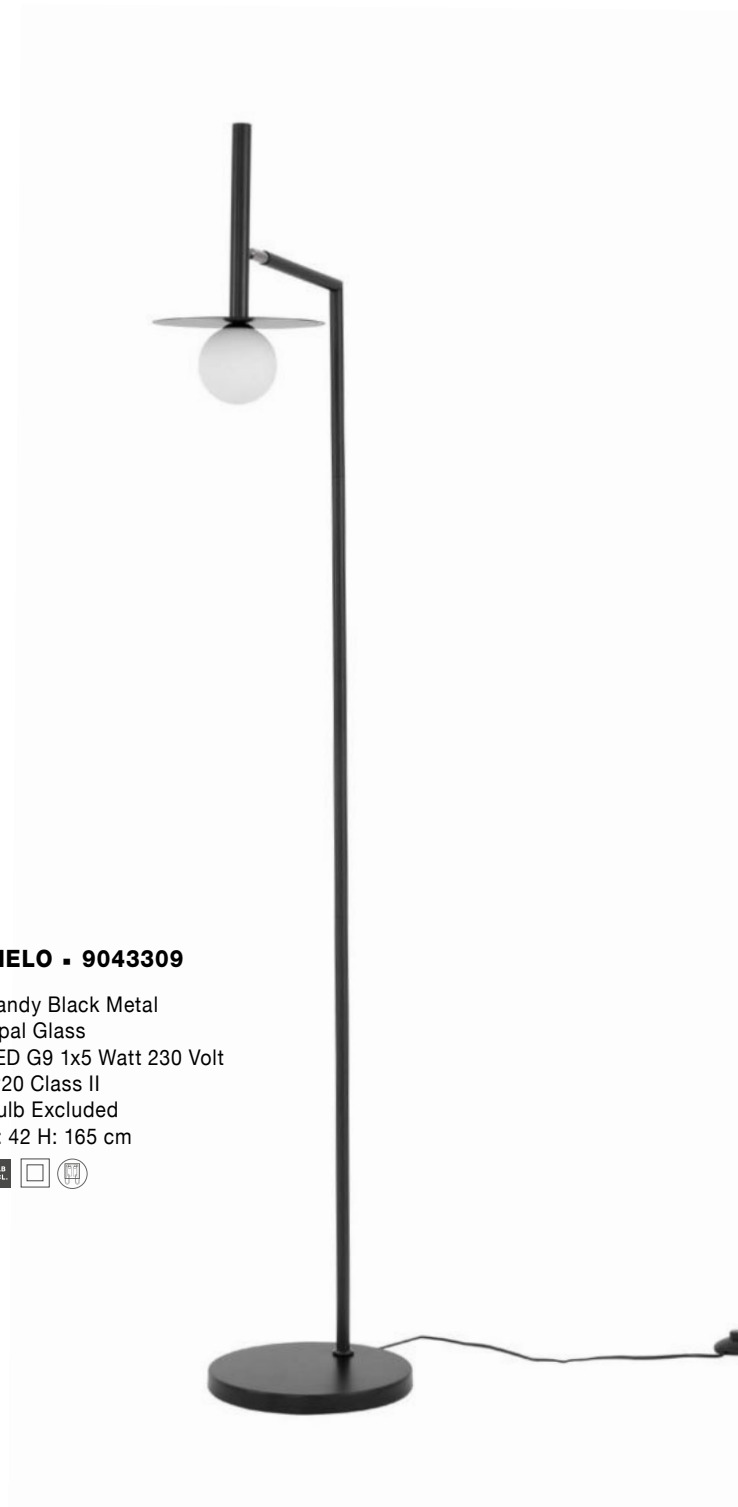

PIELO - 9043309

Sandy Black Metal
Opal Glass
LED G9 1x5 Watt 230 Volt
IP20 Class II
Bulb Excluded
D: 42 H: 165 cm