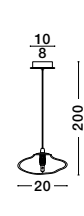

KING - 9006046
Brass Gold Metal
Blown Clear Glass
LED G9 1x5 Watt 230 Volt
IP20 Bulb Excluded
D: 20 H: 200 cm