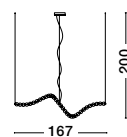

Dimmable

Chrome Metal & Opal Glass

LED 99 Watt 230 Volt

9069.3Lm 3000K IP20

Remote Control Included

L: 167 W: 42 H: 200 cm

PERLA - 9695203
 Dimmable
 Gold Metal & Opal Glass
 LED 130 Watt 230 Volt
 11376Lm 3000K IP20
 Remote Control Included
 D: 118 H: 150 cm