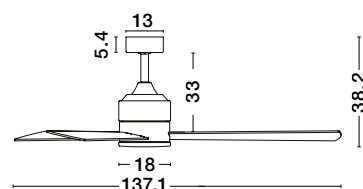

Reversible Blades

AXEL . 9952340

Stainless Steel
White Acrylic
LED 18 Watt 230 Volt
1080Lm 3000K-6500K IP20
D: 18 H: 2.5 cm

Comparable with:
9952345, 9952350, 9952355

FAN SPECIFICATIONS

Product Nm.	Body Material	Blades Material	Product Size	Speed	Length of Each Blade	Motor Type	Watt (max.)	Power Supply	Airflow (CFM)	RPM	Noise Level	Net Weight	Blade Sweep	Summer/Winter Function	Light	Remote Control	Guarantee	Class
9952345	Stainless Aluminium	Teak & Walnut Plywood	D: 137.1 cm H: 38.2 cm	6 Speed Remote	52"	DC	38W	AC220-240V	5041	205	N/A	5,1 Kg	N/A	✓	✓	✓	2 Years Light & control 10 Years motor	I
9952350	Black Aluminium	Black & Walnut Plywood	D: 137.1 cm H: 38.2 cm	6 Speed Remote	52"	DC	38W	AC220-240V	5041	205	N/A	5,1 Kg	N/A	✓	✓	✓	2 Years Light & control 10 Years motor	I
9952355	White Aluminium	White & Oak Plywood	D: 137.1 cm H: 38.2 cm	6 Speed Remote	52"	DC	38W	AC220-240V	5041	205	N/A	5,1 Kg	N/A	✓	✓	✓	2 Years Light & control 10 Years motor	I