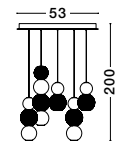

BRILLE . 9511050
Dimmable
Gold Aluminium
& Acrylic
LED 28 Watt 230V
1811 Lm 3200K IP20
D: 53 H: 200 cm