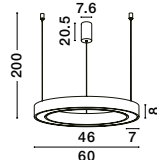

MORBIDO - 9345640

Dimmable
Brass gold Aluminium
& Acrylic
LED 50W 230 Volt
2733Lm 2700K - 4000K IP20
Included Remote Control
D1: 60 D2: 46 H: 200 cm