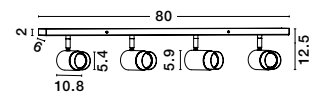

POGNO - 9111436
Sandy black & Gold Aluminium
LED GU10 4x10 Watt IP20
220-240 Volt Bulb Excluded
L: 80 W: 6 H: 14 cm