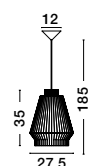

BREDO . 9586510

Black Aluminium
Black Fabric Wire & Base
LED E27 1x12 Watt 230 Volt
IP20 Bulb Excluded
D: 27.5 H: 35 H2: 185 cm