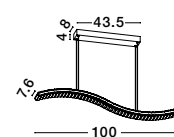

AURELIA - 9333078

Dimmable
Gold Metal & Crystal
LED 40W 230 Volt
3351Lm 3500K
IP20 Class I
L: 100 W: 7.6 H: 150 cm