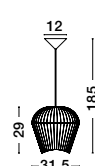

BREDO . 9586512

Black Aluminium
Black Fabric Wire & Base
LED E27 1x12 Watt 230 Volt
IP20 Bulb Excluded
D: 31.5 H: 29 H2: 185 cm