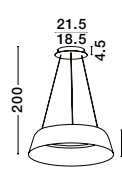

ALBA - 9345657
Dimmable
Sandy White Aluminium Outside
Champaign Gold Inside
LED 50 Watt 230V
2196Lm 3000K IP20
D: 54 H: 200 cm