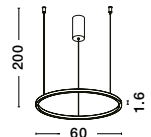

TARQUIN - 9345603

Dimmable
Brushed Champagne Silver
Aluminum & Acrylic
LED 36 Watt 230 Volt
1980Lm 3000K IP20
D: 60 H: 200 cm