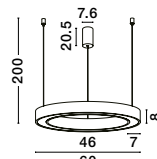

MORBIDO - 9345639

Dimmable
Sandy black Aluminium
& Acrylic
LED 50W 230 Volt
2733Lm 2700K - 4000K IP20
Included Remote Control
D1: 60 D2: 46 H: 200 cm