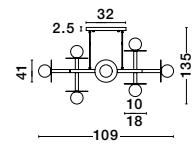

PIELO - 9043307

Sandy Black Metal
Opal Glass
LED G9 8x5 Watt 230 Volt
IP20 Bulb Excluded
L: 109 W: 41 H: 57 H2: 135 cm