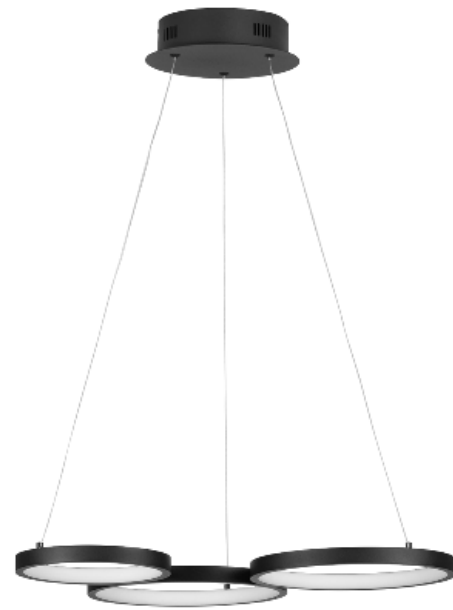

NOAH - 9054449
 Dimmable
 Coffee Brown Aluminium
 & Acrylic
 LED 42 Watt 230 Volt
 2179Lm 3000K IP20
 L: 91 W:50 H: 150 cm

Magnus

MAGNUS . 9248116
Dimmable
Brass Gold Aluminium
& Acrylic
LED 28 Watt 230V
1900Lm 3000K IP20
D: 55 W: 51.5 H: 120 cm