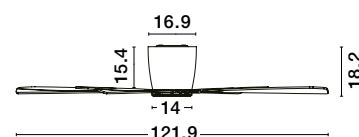

DELL - 9952320

White Acrylic
LED 18 Watt 230 Volt
1080Lm 3000K-6500K IP20
D: 14 H: 4.9 cm

Comparable with:
9952335, 9952325, 9952330