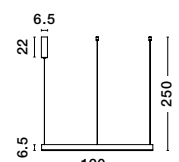

MOTIF . 9530200

Dimmable
Sandy White Aluminium
& Acrylic
LED 70 Watt 230 Volt
5984Lm 3000K IP20
D: 120 H: 250 cm