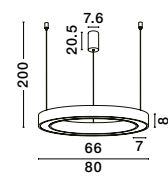

Powered By
tuya

MORBIDO - 9345643

Dimmable
Brass Gold Aluminium
& Acrylic
LED 60 Watt 230 Volt
3116Lm 2700K - 4000K IP20
Included Remote Control
D1: 80 D2: 66 H: 200 cm