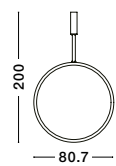

CHANGE - 9070170

Dimmable
Gold Aluminium
& Acrylic
LED 48 Watt 230 Volt
1684Lm 3000K IP20
D: 80.7 H: 200 cm

CHANGE - 9070168

Dimmable
Gold Aluminium
& Acrylic
LED 35 Watt 230 Volt
1160Lm 3000K IP20
D: 60 H: 150 cm

CHANGE - 9070166

Dimmable
Gold Aluminium
& Acrylic
LED 25 Watt 230 Volt
741Lm 3000K IP20
D: 39.5 H: 150 cm