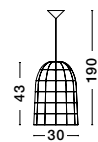

AURORA - 9586509

Natural Rattan
Black Fabric Wire & Base
LED E27 1x12 Watt 230 Volt
IP20 Bulb Excluded
D: 30 H: 43 H₂: 190 cm