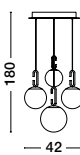

HOOK - 9695222
Dimmable
Satin Gold Metal
& Opal White Glass
LED 37 Watt 230 Volt
3147Lm 3000K IP20
D: 42 H: 180 cm