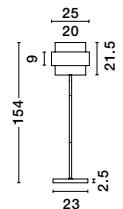

SIANNA - 9236410

Smoke Glass
Brass Gold Metal
LED E27 1x12 Watt 230 Volt
IP20 Bulb Excluded
D: 25 H: 154 cm