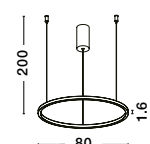

TARQUIN - 9345604

Dimmable
Sandy White Aluminum
& Acrylic
LED 48 Watt 230 Volt
2592Lm 3000K IP20
D: 80 H: 200 cm