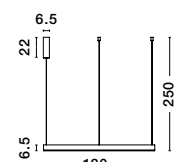

MOTIF . 9530201

Dimmable
Sandy White Aluminium
& Acrylic
LED 70 Watt 230 Volt
5984Lm 3000K IP20
D: 120 H: 250 cm