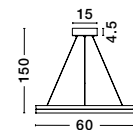

MR JOHN - 9695239

Dimmable
Black & Brass Gold Metal
& Acrylic
LED 98 Watt 230 Volt
11787.28 Lm 3000K IP20
D: 60 D2: 80 H: 150 cm

MR JOHN - 9695238

Dimmable
Black & Brass Gold Metal
& Acrylic
LED 33 Watt 230 Volt
4580.17 Lm 3000K IP20
D: 60 H: 150 cm