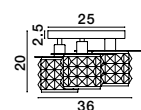

LAWAN - 9009293
Glosy Sandy Gold & Matt Black Metal
Structured Glass
LED E14 3x5 Watt 230V
IP20 Bulb Excluded
L: 36 W:36 H: 20 cm