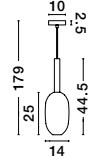

AMELIA - 9028833

Sandy Gold
& Clear Glass
LED G9 1x5 Watt 230V
IP20 Bulb Excluded
D: 14 H: 179 cm