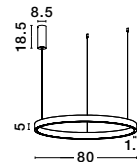

ELOWEN • 9345666

Dimmable
Brushed Silver Aluminum
& Acrylic
LED 77 Watt 220 Volt
3323Lm 3000K IP20
Up & Down Light
D: 80 H: 150 cm