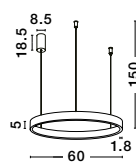

**ELOWEN - 9345669**

Dimmable  
 Brushed Gold Aluminium  
 & Acrylic  
 LED 106 Watt 230 Volt  
 4899Lm 3000K IP20  
 Up & Down Light  
 D: 98 H: 200 cm

LIGHT  
 UP &  
 DOWN

**ELOWEN • 9345662**

Dimmable  
 Brushed Silver Aluminum  
 & Acrylic  
 LED 60 Watt 220 Volt  
 2552Lm 3000K IP20  
 Up & Down Light  
 D: 60 H: 150 cm