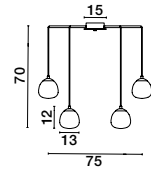

THE EGG - 9009261

Sandy Gold &
Matt Black Metal
Glossy Opal Glass
LED G9 12x5 Watt 230 Volt
IP20 Bulb Excluded
D: 75 H: 70 cm

THE EGG - 9009260

Sandy Gold &
Matt Black Metal
Glossy Opal Glass
LED G9 8x5 Watt 230 Volt
IP20 Bulb Excluded
D: 75 H: 70 cm

THE EGG - 9009262

Sandy Gold &
Matt Black Metal
Glossy Opal Glass
LED G9 1x5 Watt 230 Volt
IP20 Bulb Excluded
D: 13 W: 20 H: 40 cm