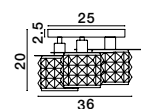

LAWAN - 9009292
Chrome & Matt Black Metal
Structured Glass
LED E14 3x5 Watt 230V
IP20 Bulb Excluded
L: 36 W:36 H: 20 cm