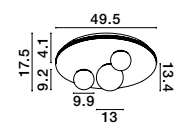

VELNA - 9061431
Dimmable
Sandy Black Aluminium
Opal Glass
LED 52 Watt 220 Volt
2080Lm 3000K IP20
D: 49.5 H: 17.5 cm