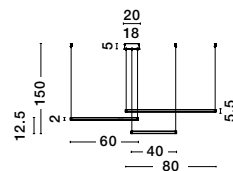

PURPLE . 9210313
Dimmable
Sandy White Aluminium
& Acrylic
LED 80 Watt 230V
8718Lm 3000K IP20
D1: 40 D2: 60 D3: 80 H: 150 cm