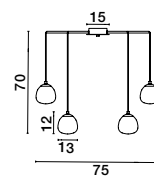

**JIAN - 9028837**

Brass Gold Metal  
& Gradient White Glass  
LED E27 1x12 Watt 230 Volt  
IP20 Bulb Excluded  
D: 20 H: 120 cm

**JIAN - 9028836**

Brass Gold Metal  
& Gradient White Glass  
LED E27 1x12 Watt 230 Volt  
IP20 Bulb Excluded  
D: 30 H: 120 cm