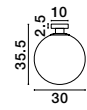

**CHRYSI - 9092820**

Brass Gold Metal  
& Gradient White Glass  
LED G9 3x5 Watt 230 Volt  
IP20 Bulb Excluded  
D: 43 H: 120 cm

**JIAN - 9028839**

Brass Gold Metal  
& Gradient White Glass  
LED E27 1x12 Watt 230 Volt  
IP20 Bulb Excluded  
D: 30 H: 35.5 cm