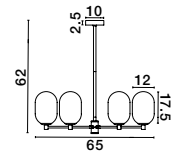

BALOR - 9009246
Brass Gold Metal
Gradient White Glass
LED G9 6x5 Watt 230 Volt
IP20 Bulb Excluded
L: 65 H: 62 cm