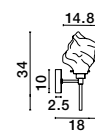

ODELLE - 9009256
Brass Gold Metal & Amber Glass
LED E14 Watt 1x5 Watt 230 Volt
IP20 Bulb Excluded
D: 14.8 W:18 H: 34 cm