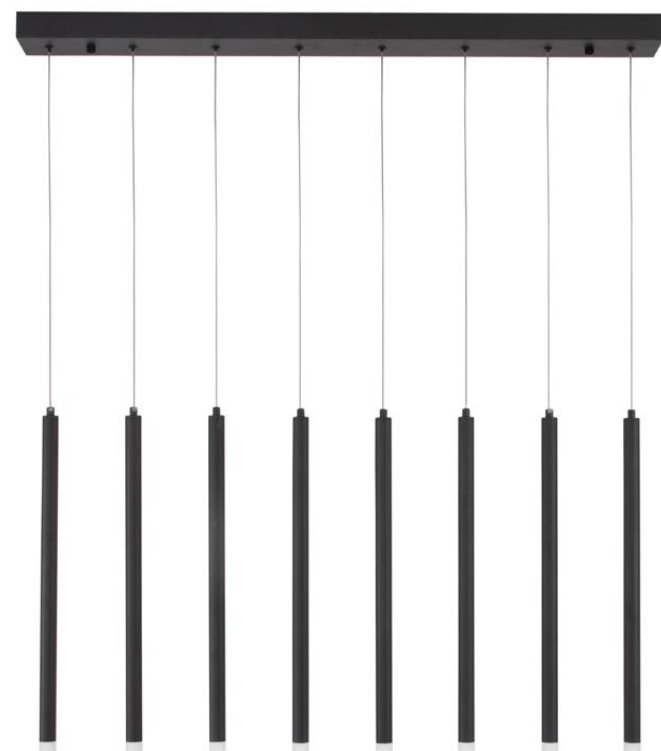

**TRIMLE - 9287920**

Sandy Black Aluminium  
& Acrylic

LED 3 Watt 230V  
270.92Lm 3000K IP20  
D: 2.5 H1: 50 H2: 150 cm

**TRIMLE - 9287921**

Sandy Black Aluminium  
& Acrylic

LED 3 Watt 230V  
270.92Lm 3000K IP20  
D: 2.5 H1: 70 H2: 150 cm