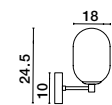

BALOR - 9009247
Brass Gold Metal
Gradient White Glass
LED G9 1x5 Watt 230 Volt
IP20 Bulb Excluded
D: 18 H: 24.5 cm