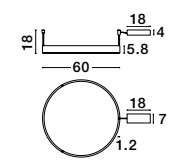

MOTIF - 9063600
Dimmable
Bronze Aluminium
& Acrylic
LED 45 Watt 230 Volt
3350.75lm 3000K IP20
D: 60 W: 1.2 H: 18 cm