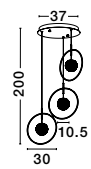

LED WARM WHITE DRIVER INCL.