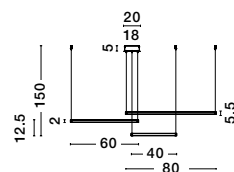

PURPLE . 9210314
Dimmable
Gold Aluminium
& Acrylic
LED 80 Watt 230V
8718 Lm 3000K IP20
D1: 40 D2: 60 D3: 80 H: 150 cm