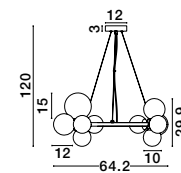

**BONJOUR . 9287916**

Gold Aluminium  
& Acrylic  
LED G9 6x5 Watt 230V  
IP20 Bulb Excluded  
D: 32 H: 120 cm

**ODILLIA - 9028855**  
 Smoky Grey Glass  
 & Matt Black  
 LED G9 11x5 Watt 230 Volt  
 IP20 Bulb Excluded  
 L: 64.2 W: 52.8 H: 120 cm