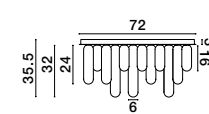

GUSTAVE - 9028852
Light Smoky Grey Glass
& Matt Black
LED G9 7x5 Watt 230 Volt
IP20 Bulb Excluded
D: 6 W: 23 H: 35.5 cm