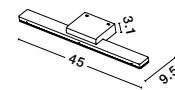

**BRYSON - 9555805**  
 Sandy White Metal Base  
 White, Black & Grey Fabric Shade  
 LED E27 3x12 Watt 230 Volt  
 IP20 Bulb Excluded  
 D: 35 H: 21 cm

**NYX - 9136171**

White Aluminium  
& Acrylic  
LED 12 Watt 1802Lm  
3000K 135mA 100-240V  
Beam Angle ° IP44  
L: 45 W: 9.5 cm