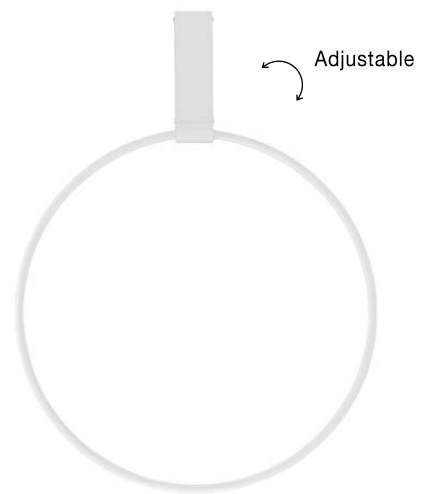

Adjustable

GARVE - 9085242

Dimmable
Sandy White Aluminium
& Acrylic
LED 30 Watt 230V
Lm 3000K IP20
D: 40 H: 20 cm