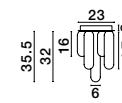

GUSTAVE - 9028854
Light Smoky Grey Glass
& Matt Black
LED G9 6x5 Watt 230 Volt
IP20 Bulb Excluded
D: 6 W: 38 H: 35.5 cm