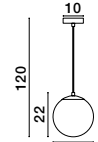

JIAN - 9028837

Brass Gold Metal
& Gradient White Glass
LED E27 1x12 Watt 230 Volt
IP20 Bulb Excluded
D: 20 H: 120 cm