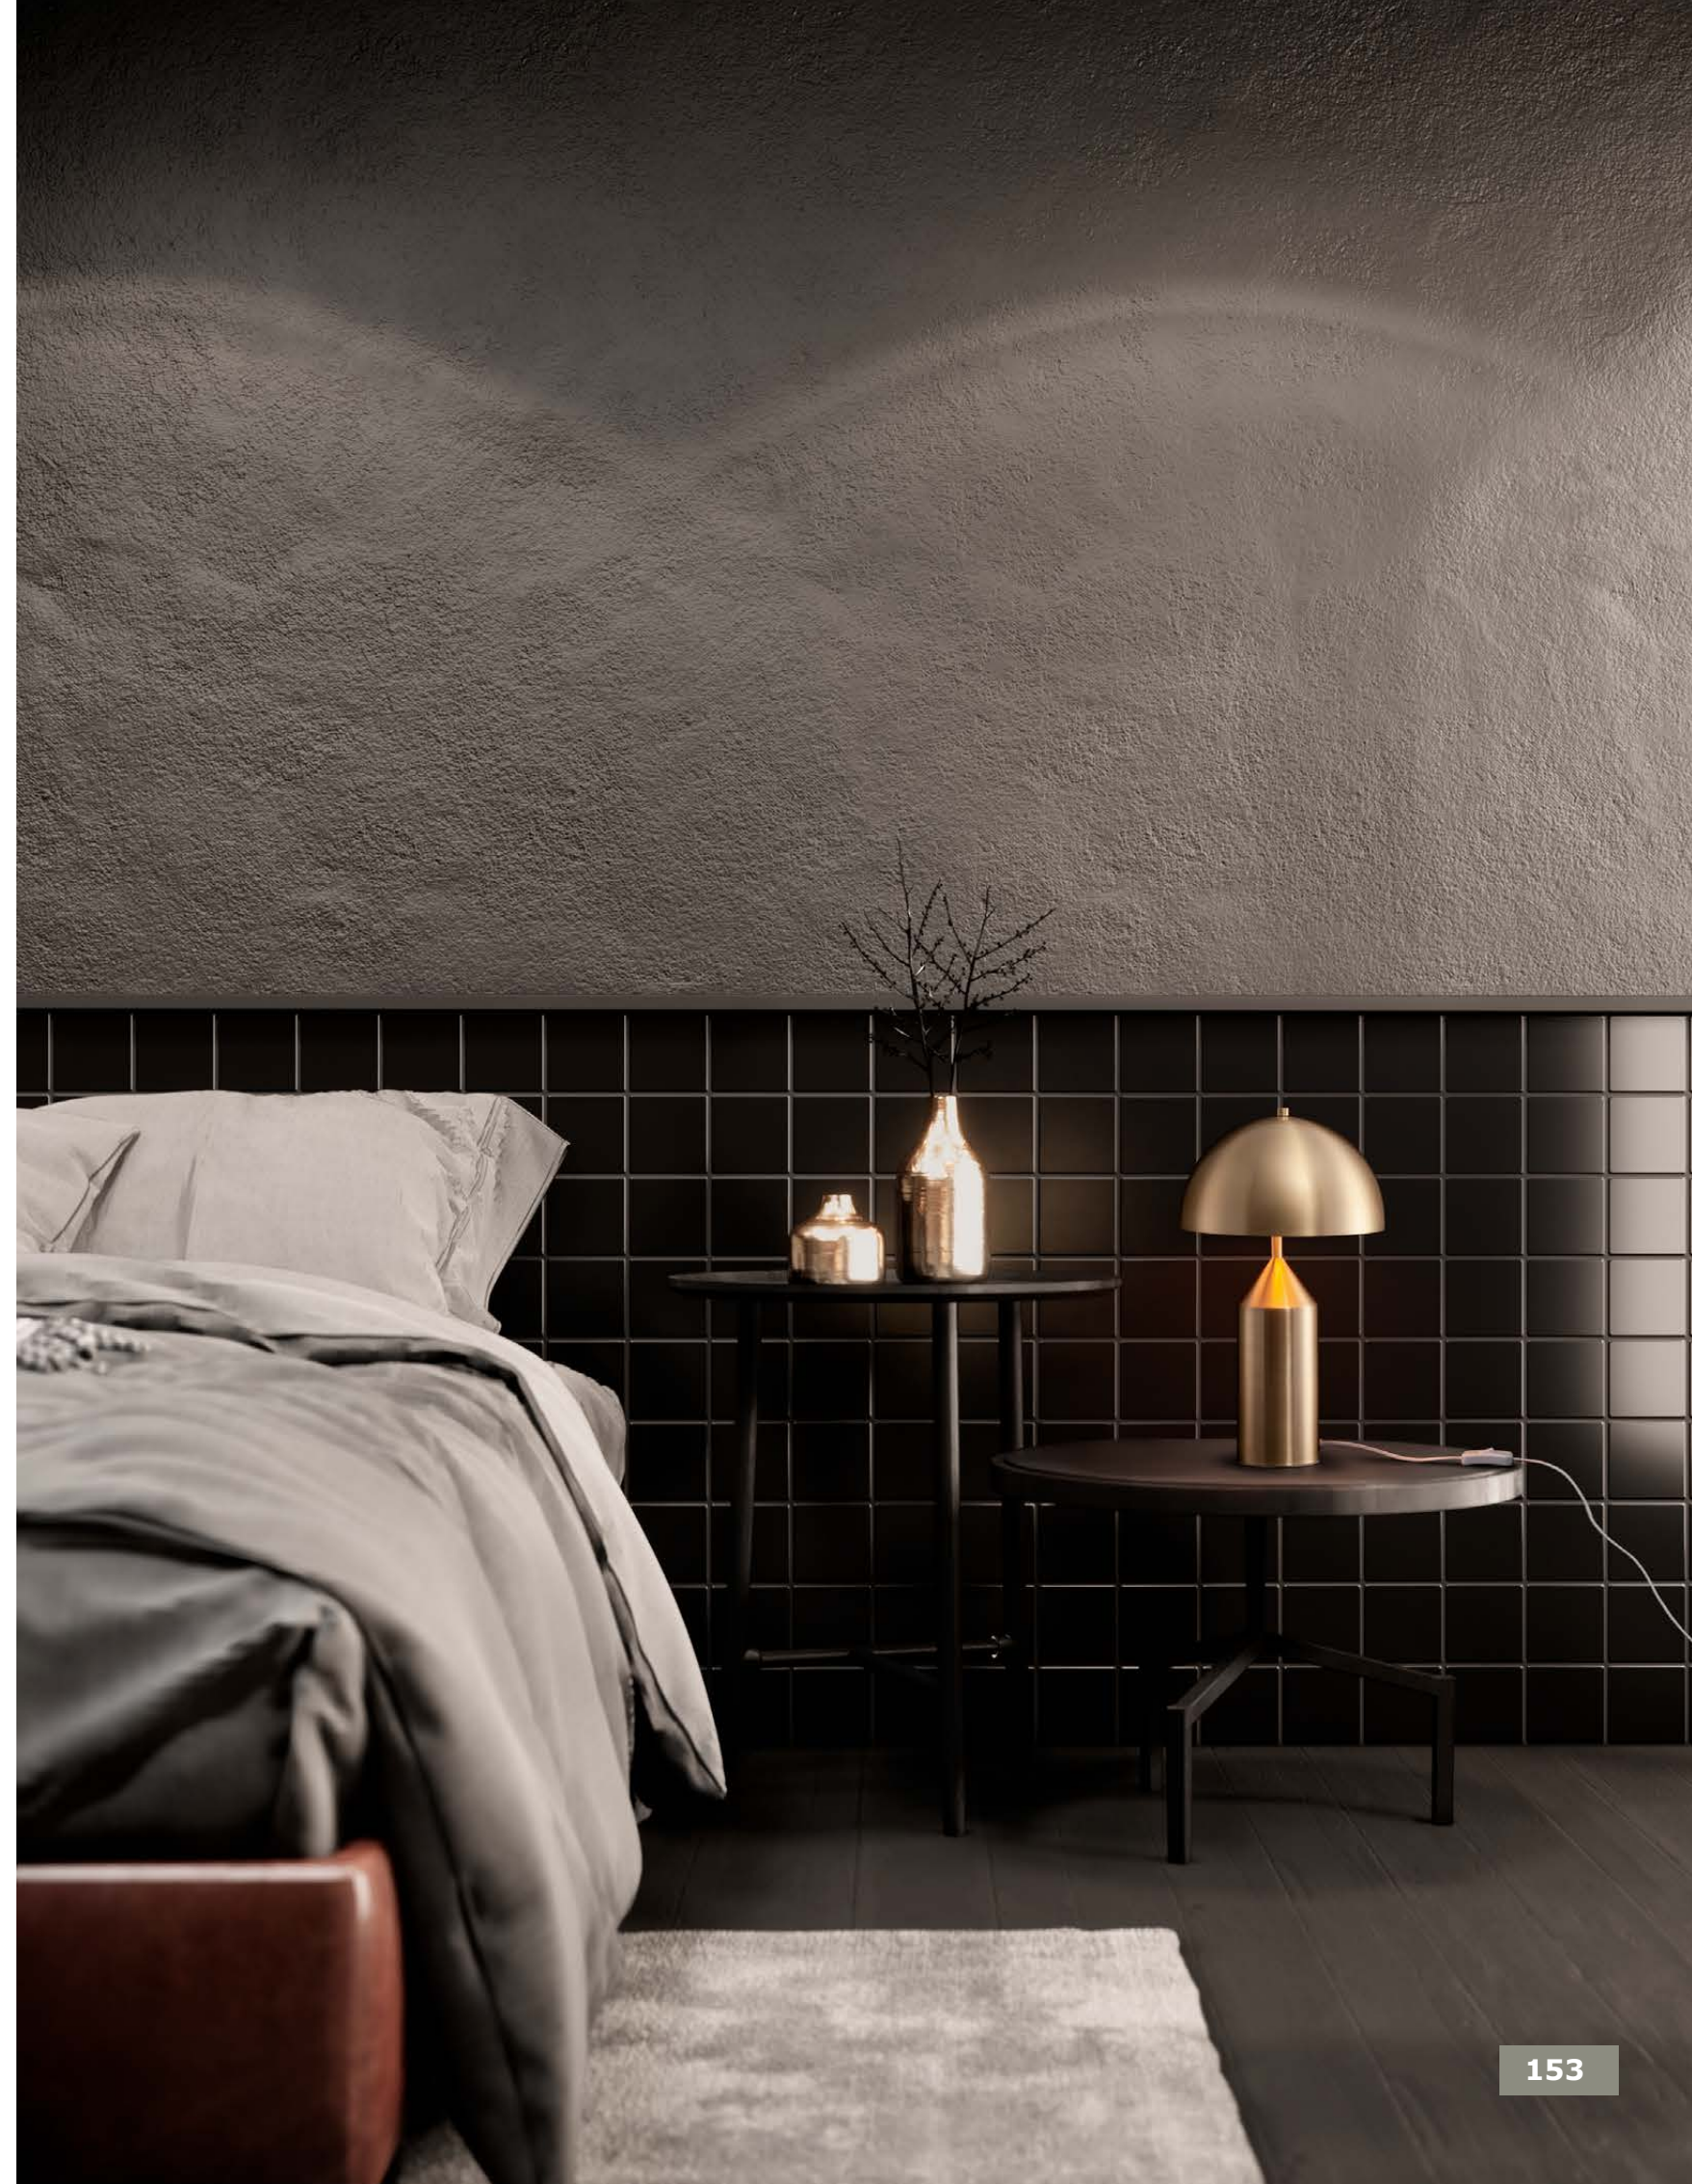

**BOLT - 9050162**

Brass Gold Metal  
LED E27 1x12 Watt 230 Volt  
IP20 Bulb Excluded  
D: 25 H: 41 cm

**LE ROY - 9050165**  
White Fabric Shade  
Natural Wood Base  
LED E27 1x12 Watt 230 Volt  
IP20 Bulb Excluded  
D: 50 W: 43.5 H: 145 cm