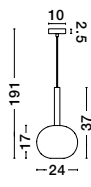

AMELIA - 9028829

Sandy Gold
& Clear Glass
LED G9 1x5 Watt 230V
IP20 Bulb Excluded
D: 24 H: 191 cm