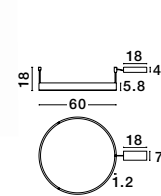

MOTIF - 9063602
Dimmable
Sandy White Aluminium
& Acrylic
LED 45 Watt 230 Volt
3350.75lm 3000K IP20
D: 60 W: 1.2 H: 18 cm