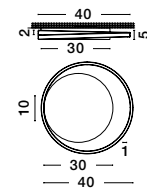

ODREY - 9081206

Sandy Black Aluminium
& Acrylic
LED 30 Watt 230V
Lm 3000K IP20
D: 40 H: 5 cm