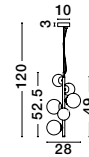

**BONJOUR . 9287916**

Gold Aluminium  
& Acrylic  
LED G9 6x5 Watt 230V  
IP20 Bulb Excluded  
D: 32 H: 120 cm

**ODILLIA - 9028855**  
 Smoky Grey Glass  
 & Matt Black  
 LED G9 11x5 Watt 230 Volt  
 IP20 Bulb Excluded  
 L: 64.2 W: 52.8 H: 120 cm