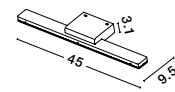

NYX - 9136171

White Aluminium
& Acrylic
LED 12 Watt 1802Lm
3000K 135mA 100-240V
Beam Angle ° IP44
L: 45 W: 9.5 cm

NYX - 9136172

Dark Grey Aluminium
& Acrylic
LED 12 Watt 1802Lm
3000K 135mA 100-240V
Beam Angle ° IP44
L: 45 W: 9.5 cm

NYX - 9136173

Black Aluminium
& Acrylic
LED 12 Watt 1802Lm
3000K 135mA 100-240V
Beam Angle ° IP44
L: 45 W: 9.5 cm