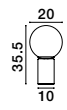

JIAN - 9028842

Brass Gold Metal
& Gradient White Glass
LED E27 1x12 Watt 230 Volt
IP20 Bulb Excluded
D: 20 H: 35.5 cm