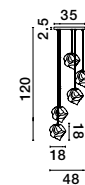

ODELLE - 9009255
Brass Gold Metal & Amber Glass
LED E14 5x5 Watt 230 Volt
IP20 Bulb Excluded
D: 48 H: 120 cm