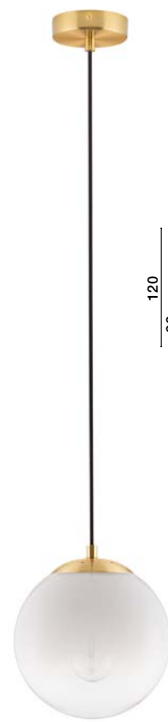

JIAN - 9028839

Brass Gold Metal
& Gradient White Glass
LED E27 1x12 Watt 230 Volt
IP20 Bulb Excluded
D: 30 H: 35.5 cm

JIAN - 9028841

Brass Gold Metal
& Gradient White Glass
LED E27 3x12 Watt 230 Volt
IP20 Bulb Excluded
D: 30 H: 120 cm

JIAN - 9028842

Brass Gold Metal
& Gradient White Glass
LED E27 1x12 Watt 230 Volt
IP20 Bulb Excluded
D: 20 H: 35.5 cm

JIAN - 9028837

Brass Gold Metal
& Gradient White Glass
LED E27 1x12 Watt 230 Volt
IP20 Bulb Excluded
D: 20 H: 120 cm

JIAN - 9028836

Brass Gold Metal
& Gradient White Glass
LED E27 1x12 Watt 230 Volt
IP20 Bulb Excluded
D: 30 H: 120 cm