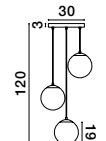

JIAN - 9028841

Brass Gold Metal
& Gradient White Glass
LED E27 3x12 Watt 230 Volt
IP20 Bulb Excluded
D: 30 H: 120 cm