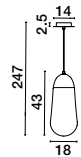

BLAKY - 9092824
Matt Black Metal
& Opal Glass
LED E14 1x5 Watt
Bulb Excluded
D: 18 H: 247 cm