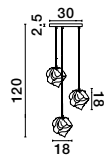

ODELLE - 9009254
Brass Gold Metal & Amber Glass
LED E14 3x5 Watt 230 Volt
IP20 Bulb Excluded
D: 40 H: 120 cm