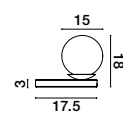

BESON . 9050167

Grey Marble Base
Opal Glass
LED E14 1x5 Watt 230 Volt
IP20 Bulb Excluded
D: 15 W: 17.5 H: 18 cm