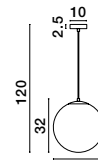

JIAN - 9028836

Brass Gold Metal
& Gradient White Glass
LED E27 1x12 Watt 230 Volt
IP20 Bulb Excluded
D: 30 H: 120 cm