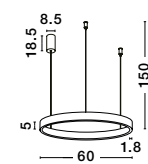

ELOWEN - 9345661

Dimmable
Brushed Gold Aluminium
& Acrylic
LED 60 Watt 220 Volt
2552Lm 3000K IP20
Up & Down Light
D: 60 H: 150 cm