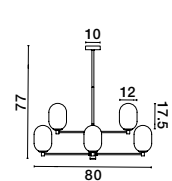

BALOR - 9009245
Brass Gold Metal
Gradient White Glass
LED G9 8x5 Watt 230 Volt
IP20 Bulb Excluded
D: 80 H: 77 cm