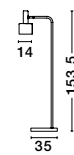

PAZ - 9050163

Gold Metal
Sandy Black Metal Shade
Black Base
LED E27 1x12 Watt 230 Volt
IP20 Bulb Excluded
D: 35 H: 153.5 cm