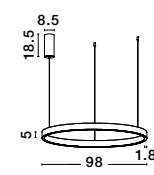

ELOWEN . 9345668

Dimmable
Brushed Gold Aluminum
& Acrylic
LED 106 Watt 230 Volt
4899Lm 3000K IP20
Up & Down Light
D: 98 H: 200 cm

LIGHT
UP &
DOWN