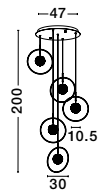

LED WARM WHITE DRIVER INCL.