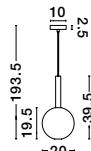

AMELIA - 9028831

Sandy Gold
& Clear Glass
LED G9 1x5 Watt 230V
IP20 Bulb Excluded
D: 20 H: 190.5 cm