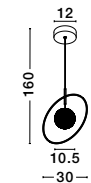

ATOS - 9695233
Gold Aluminium
& Acrylic
LED 7 Watt 230 Volt
752.33 Lm 3000K IP20
D: 30 H: 160 cm

LED WARM WHITE DRIVER INCL.