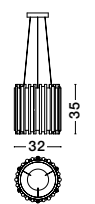

**BONJOUR . 9287916**

Gold Aluminium  
& Acrylic  
LED G9 6x5 Watt 230V  
IP20 Bulb Excluded  
D: 32 H: 120 cm

**ODILLIA - 9028855**  
 Smoky Grey Glass  
 & Matt Black  
 LED G9 11x5 Watt 230 Volt  
 IP20 Bulb Excluded  
 L: 64.2 W: 52.8 H: 120 cm