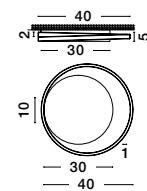

ODREY - 9081207

Sandy White Aluminium
& Acrylic
LED 30 Watt 230V
Lm 3000K IP20
D: 40 H: 5 cm