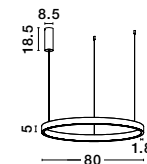

LIGHT  
UP &  
DOWN

**ELOWEN - 9345661**

Dimmable  
 Brushed Gold Aluminium  
 & Acrylic  
 LED 60 Watt 220 Volt  
 2552Lm 3000K IP20  
 Up & Down Light  
 D: 60 H: 150 cm

**ELOWEN - 9345665**

Dimmable  
 Brushed Gold Aluminium  
 & Acrylic  
 LED 77 Watt 220 Volt  
 3323Lm 3000K IP20  
 Up & Down Light  
 D: 80 H: 150 cm