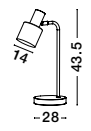

PAZ - 9050161

Gold Metal
Sandy Black Metal Shade
Black Base
LED E14 1x5 Watt 230 Volt
IP20 Bulb Excluded
D: 28 H: 43.5 cm