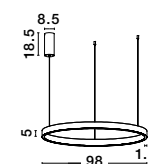

ELOWEN - 9345669

Dimmable
Brushed Gold Aluminium
& Acrylic
LED 106 Watt 230 Volt
4899Lm 3000K IP20
Up & Down Light
D: 98 H: 200 cm