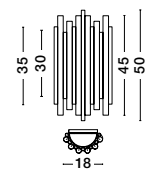

BONJOUR . 9287917

Gold Aluminium
& Acrylic
LED 8x3 Watt 230V
Lm 3000K IP20
D: 18 H: 50 cm