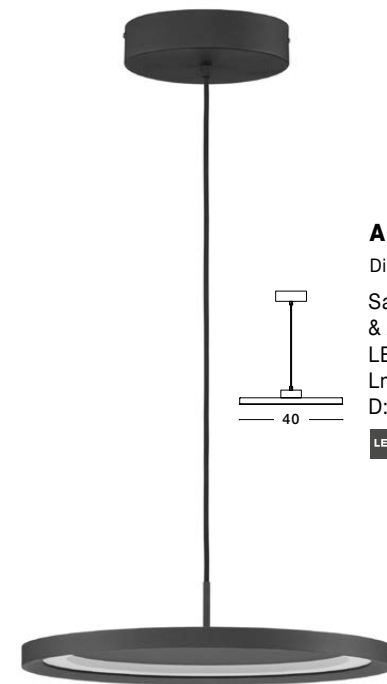

LED WARM WHITE DRIVER INCL.

**ODREY - 9081206**

Sandy Black Aluminium  
& Acrylic  
LED 30 Watt 230V  
Lm 3000K IP20  
D: 40 H: 5 cm

**ODREY - 9081207**

Sandy White Aluminium  
& Acrylic  
LED 30 Watt 230V  
Lm 3000K IP20  
D: 40 H: 5 cm