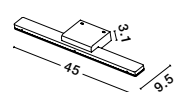

NYX - 9136172

Dark Grey Aluminium
& Acrylic
LED 12 Watt 1802Lm
3000K 135mA 100-240V
Beam Angle ° IP44
L: 45 W: 9.5 cm

NYX - 9136173

Black Aluminium
& Acrylic
LED 12 Watt 1802Lm
3000K 135mA 100-240V
Beam Angle ° IP44
L: 45 W: 9.5 cm