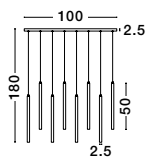

TRIMLE - 9287935

Sandy Black Aluminium
& Acrylic

LED 20 Watt 230V
1581.03 Lm 3000K IP20
L: 100 W: 8 H: 180 cm