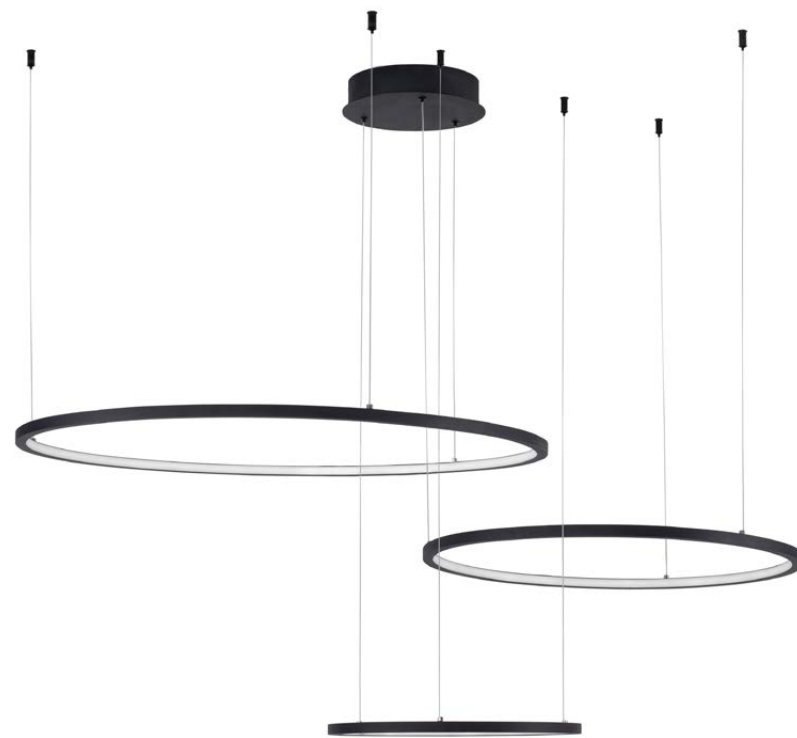

LED WARM WHITE DRIVER INCL.

**VOICE - 9061429**

Sandy Black Aluminium  
& Acrylic  
LED 12 Watt 220 Volt  
960Lm 3000K IP20  
L: 192 W: 12 H: 20-250 cm

- LED
- WARM WHITE
- DIMMER INCL.

**PURPLE . 9210312**  
 Dimmable  
 Sandy Black Aluminium  
 & Acrylic  
 LED 80 Watt 230V  
 8718 Lm 3000K IP20  
 D1: 40 D2: 60 D3: 80 H: 150 cm