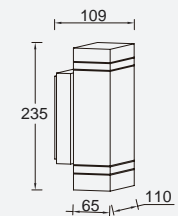

Dark Grey

5605013118

CLASS I
IP44
LED 8.3W
500 Lumen
Die Cast Aluminium

4000K