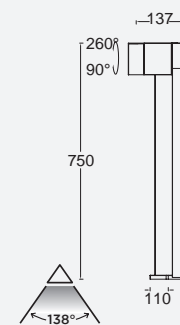

Matt Black

7193802012

Dark Grey

7193802118

7193805118

CLASS I
IP54
LED 12.2W
500 Lumen
Die Cast Aluminium

3000K