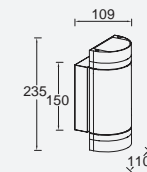

Dark Grey

5604011118

CLASS I
IP44
GU10 Max.2*35W
Die Cast Aluminium