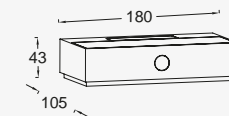

Matt Black

6939501330

CLASS III
IP54
LED 5W
2200mAh 3.7V Li-ion battery
800 Lumen
Synthetics

Battery
Item nr:9759804000

Dimming*
* Dimmable via the app and voice control