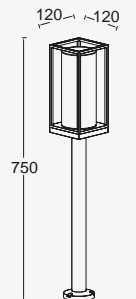

7288801012

CLASS I
IP44
E27 Max.40W
Die Cast Aluminium