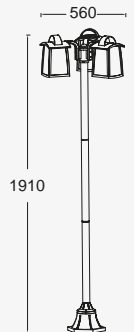

7273606012

CLASS I
IP44
3*E27 Max.40W
Die Cast Aluminium