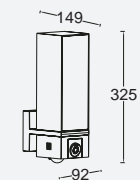

Dark Grey

5193812118

CLASS I
IP44
LED 17.3W
1000 Lumen
Die Cast Aluminium