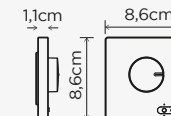

White

9706201361

Smart switch
Plastic