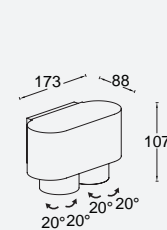

FAST CONNECTION