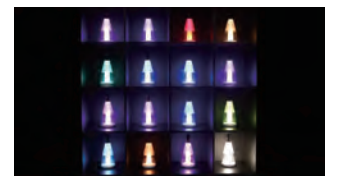

LUTEC brand identity packaging

The LUTEC corporate identity has been invigorated in line with our evolving brand values. New trade support tools and POSs have been created to support our products and our customers providing an integrated selling solution, all of which adds value and distinguishes the LUTEC offer from our competitors.

LUTEC brand identity rich content

We're constantly creating new communication materials to support and improve the presentation of LUTEC products, facilitating an easy consumer selection of one of the LUTEC products. All support materials are accessible through our refreshed website www.lutec.com. Where you can find the LUTEC database with all kind of "rich content": Product photos, Lifestyle photo's, Tutorials, Inspirational video's, Flash-Intro video's, Unpacking experiences, and many more.

Recently we introduced the fully refreshed packaging, being applied to our complete portfolio. We believe the new look of the new packaging is fresh, vivid and in tune with our style of products. The product is always the hero with an inspiring photography. The refreshed LUTEC logo is visible from all sides of the packaging, together with the emblematic green banner this will further improve the brand recognition.

The LUTEC SOLAR and LUTEC SECURITY unit-box graphics are launched in the market for the newly introduced LUTEC connect Solar and LUTEC connect Camera ranges. By means of a distinctive colour indication, Orange for Solar & Red for Security, the consumers will easily recognize the difference with the standard LUTEC outdoor ranges.