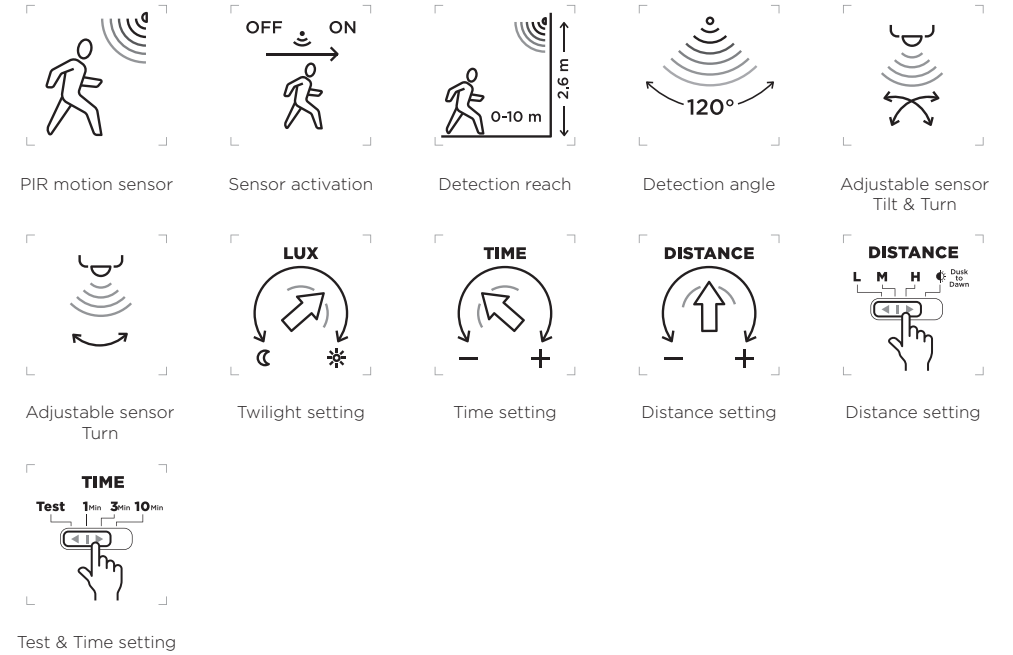

LUTEC Icons - PIR motion sensor