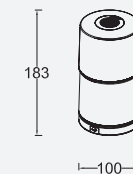

smart lighting technology

White

8506201331

CLASS III
IP44
2xLED 2.3W
1200mAh
2x3.7V Li-ion battery
2x150 Lumen
Synthetics

8506204331

CLASS III
IP44
LED 2.3W
1200mAh
3.7V Li-ion battery
150 Lumen
Synthetics