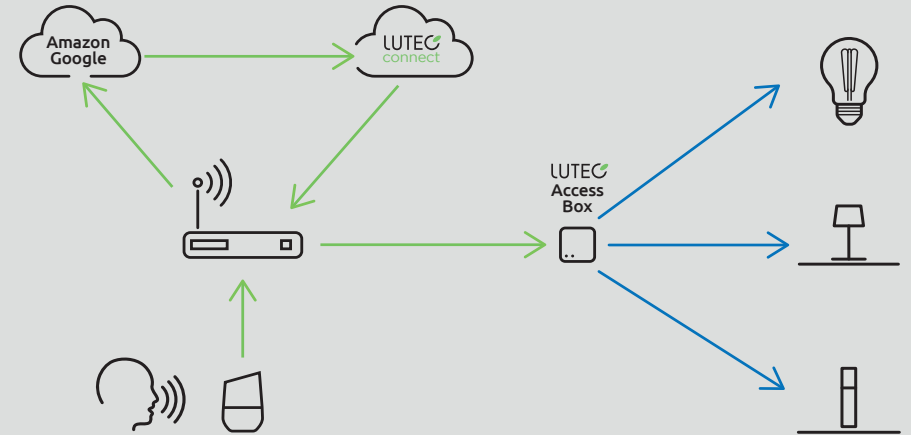

Control every light
Inside or outside the house
Bluetooth Group control

why Bluetooth Mesh ?

Full scalability towards all your indoor and outdoor living spaces

Bluetooth technology, the global standard for wireless connectivity, now supports mesh networking

Easy & stable connection
Long range indoor & outdoor
Connect up to 100 devices

further on the experience

Add the WiFi LUTEC Connect Access Box to the Bluetooth mesh eco-system.

Allows the connection of the Bluetooth mesh ecosystem with your Wifi router at home

Hey Google, turn on the light!

Alexa, change the light in blue!

The complete LUTEC Connect lighting portfolio is Voice Control Compatible

Via Cloud access you can control all the devices in your LUTEC Connect lighting network from anywhere out of home.

visit the dedicated website
to support and inspire
our consumers in their experience

www.lutec-connect.world

touch control

app control

charging

* Dimming

Adjustable whites

RGB