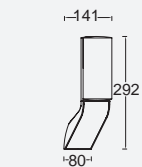

Dark Grey

5188601125

CLASS I
IP44
LED 13W
1100 Lumen
Die Cast Aluminium