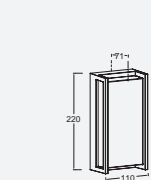

Dark Grey

5193004118

CLASS I
IP54
LED 16W
1000 Lumen
Die Cast Aluminium