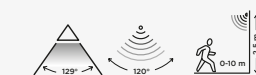

Dark Grey

6943701125

CLASS III
IP44
LED 12W
1*1500mAh 3.7V Li-ion battery
1000 Lumen
Die Cast Aluminium

4000K

Battery
Item nr:9759808000