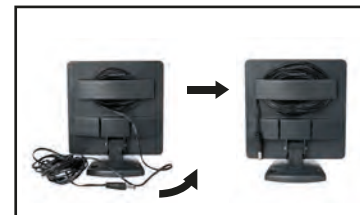

Battery
Item nr:9759808000

Wiring system

sunshine

independent panel

Elegant & powerful flood light offers a complete solution wherever there's no electrical power connection available. Ideal for illuminating your courtyards & driveways. The separate moveable solar panel comes with a 5 meter connection cable and can be positioned on the best spot to capture sunlight. Featuring an adjustable (time & distance) PIR motion sensor.