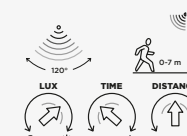

5288802012

CLASS I
IP44
E27 Max.40W
Die Cast Aluminium