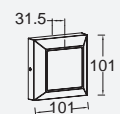

Matt Black

6402105012

Dark Grey

6402101118

CLASS I
IP54
LED 4.5W
200 Lumen
Die Cast Aluminium

3000K

CLASS I
IP54
LED 4.5W
200 Lumen
Die Cast Aluminium

4000K