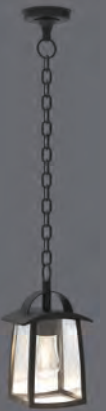

kelsey

bollard & Pendant

KELSEY pedestal and the new introduced pendant can be applied to complete your light plans and create a charming and warm atmosphere on your terrace or patio.

suitable for smartbulb