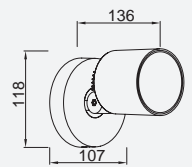

Dark Grey

6609202118

CLASS I
IP54
LED 5.9W
380 Lumen
Die Cast Aluminium

3000K