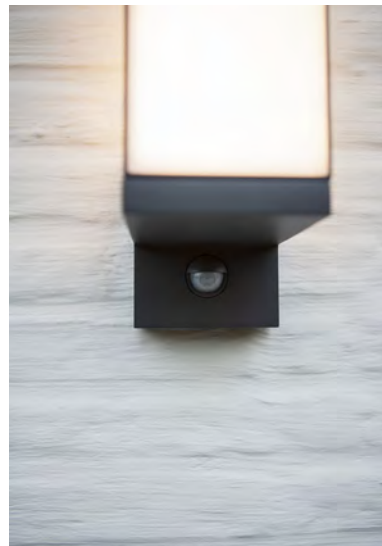

cuba

wall

Modern & versatile outdoor wall light with integrated LED module. The light head with double diffuser can be rotated over 90° and is equipped with a motion sensor and powerful lightbeam of more than 1000 lumen.

Dark Grey

5193811118

CLASS I
IP54
LED 14W
1000 Lumen
Die Cast Aluminium