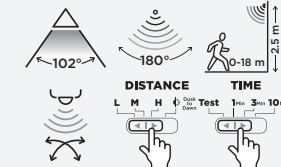

White

7632201053

CLASS I
IP54
LED 13W
1200 Lumen
Synthetics

5000K