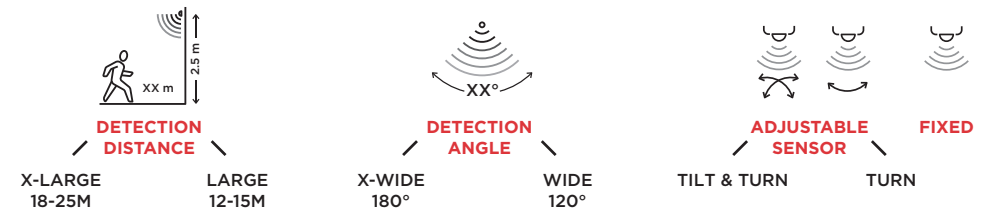

BASED ON SENSOR DETECTION REACH