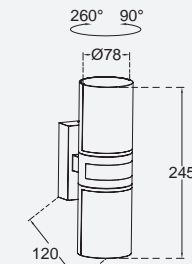

Dark Grey **5198102118**

CLASS I
IP54
LED 16.5W
1000 Lumen
Die Cast Aluminum