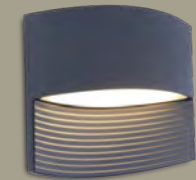

Dark Grey

5193201118

CLASS I
IP54
LED 11W
500 Lumen
Die Cast Aluminium

3000K

gridy

wall

Compact LED Outdoor wall light with grill design. Can be used in horizontal and vertical position. Ideal to create lovely patterns on garden walls in double or triple installation. Comes in the actual colour: mat white