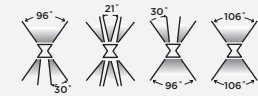

CLASS I
IP54
LED 10W
400 Lumen
Die Cast Aluminium