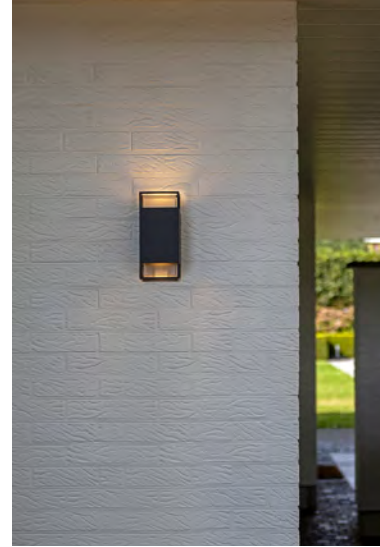

ridge

wall

The RIDGE is a dark grey wall lamp with Up & Down light made of aluminum. The lamp is finished with opal diffusers which give a nice spread of light. The modern design is a tasteful addition to your garden or home. This lamp has two GU10 fittings.

Dark Grey

5107101118

CLASS I
IP54
GU10 Max.2*25W
Die Cast Aluminium

FAST CONNECTION