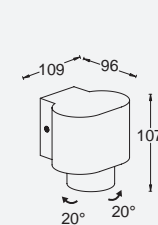

FAST CONNECTION