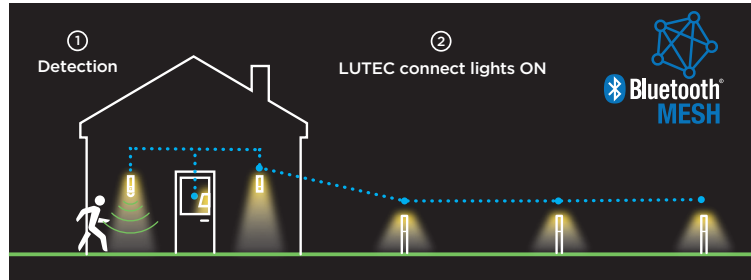

LUTEC

SECURITY

always
connected
with your home

As market initiator LUTEC is proud to present the 3th generation of the connected camera light range, replacing in full the first 2 generations.

This new range has been developed based on learnings and consumer insights and by applying the gains and innovations of the fast evolving connected camera technology.

Recieve an alert when someone approaches your home

Get live notifications via your smartphone when someone approaches your door

Keep an eye on your house anytime, anywhere

Enable you to take a picture or record a video from wherever you are.

EASY TO CONNECT

Thanks to Wifi

Be notified and exchange with people away from home.

Keep in touch with home, images are accessible 24 hours a day from your smartphone, including

Voice control ready
Works with LUTEC access box sold separately.