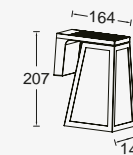

Matt Black

6990901012

CLASS III
IP44
E27 LED 2W
1*1500mAh 3.7VDC Li-ion battery
200 Lumen
Die Cast Aluminium

2700K

Battery
Item nr:9759808000

Bulb
Item nr:8711802311
LED 2W
200 Lumen