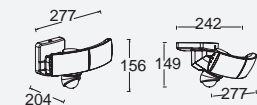

White

7632201053

CLASS I
IP54
LED 13W
1200 Lumen
Synthetics

5000K