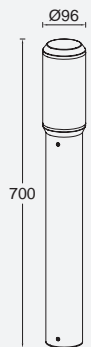

Dark Grey

528820118

CLASS I
IP44
E27 LED Max.15W
Die Cast Aluminium

528820218

CLASS I
IP44
E27 LED Max.15W
Die Cast Aluminium

728820118

CLASS I
IP44
E27 LED Max.15W
Die Cast Aluminium

FAST CONNECTION