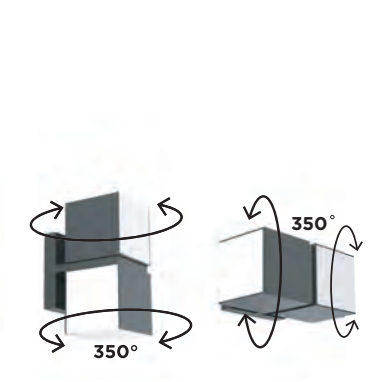

cuba

wall

Modern & versatile wall lights suitable for vertical and horizontal mounting. The 2 light heads can be rotated over 350°, resulting in up – down or side light effects. Available with a warm white and daylight white integrated LED module.

reddot design award
winner 2019

Matt Black
Dark Grey

5193801012
5193801118

5193808118

CLASS I
IP54
LED 12.2Wx2
1000 Lumen
Die Cast Aluminium

CLASS I
IP54
LED 12.2Wx2
1000 Lumen
Die Cast Aluminium