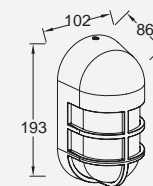

Dark Grey

6383001118

CLASS I
IP54
LED 14.5W
1100 Lumen
Die Cast Aluminium

3000K