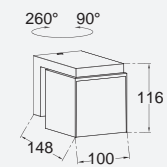

CLASS I
IP54
LED 12.2W
500 Lumen
Die Cast Aluminium