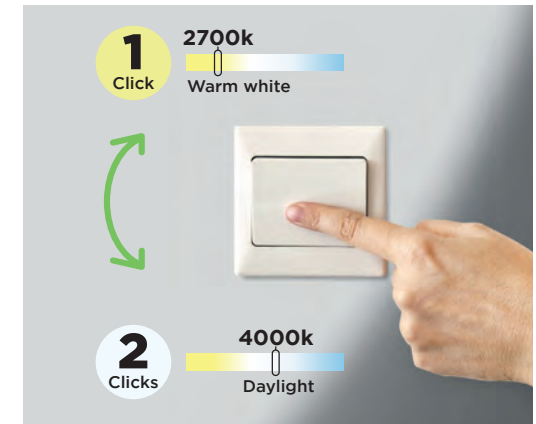

the LUTEC connect app

For a full smart lighting experience

CCT settings

RGB settings

Scenes

Voice Control Compatible

With additional Access Box

the 2 in 1 smart way

For an easy control

2 in 1 function

A standard wall switch will allow the luminaire to go from a warm light (2700k) with an additional click to a more intense daylight (4000k).

the smart remote control

With Double Integrated function