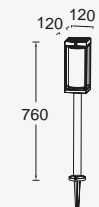

6988802012

CLASS III
IP44
E27 LED 2W
1*1500mAh 3.7VDC Li-ion battery
200 Lumen
Die Cast Aluminium

2700K

Battery
Item nr:9759808000

Bulb
Item nr:8711802311
LED 2W
200 Lumen