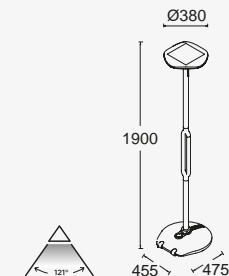

1	300lm	6h
2	150lm	11h
3	50lm	32h
4		oFF

Dark Grey

6910802335

CLASS III
IP54
LED 8W
1*4400mAh 3.7V
Li-ion battery
300 Lumen
Synthetics

3000K

Battery
Item nr:9759805000