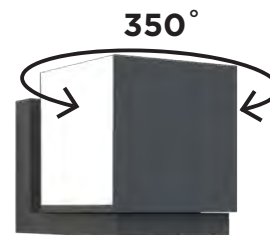

cuba

wall

CUBA, design award winning LED light, now available in a one head version with warm light or daylight integrated LED module. Resulting in a compact solution providing the same superb lighting effects and orientation flexibility.

Matt Black

5193803012

Dark Grey

5193803118

5193814118

CLASS I
IP54
LED 12.2W
500 Lumen
Die Cast Aluminium

CLASS I
IP54
LED 12.2W
500 Lumen
Die Cast Aluminium