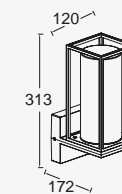

Matt Black

5288801012

CLASS I
IP44
E27 Max.40W
Die Cast Aluminium