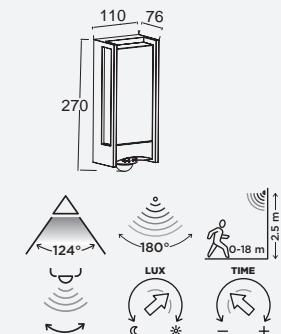

Dark Grey

5193002118

CLASS I
IP54
LED 14W
800 Lumen
Die Cast Aluminum

3000K