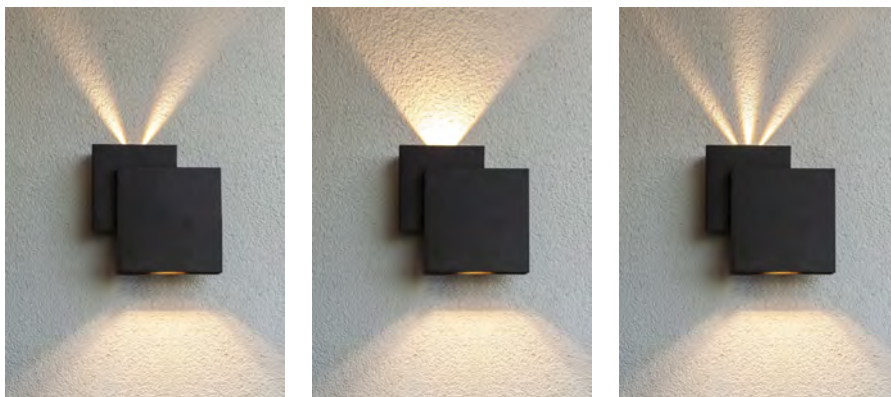

FAST CONNECTION