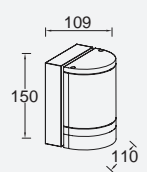

5604101118

CLASS I
IP44
GU10 Max.35W
Die Cast Aluminium