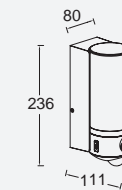

Dark Grey

5196004118

CLASS I
IP44
LED 18.8W
1200 Lumen
Die Cast Aluminium