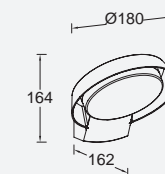

Dark Grey

5205701118

CLASS I
IP54
LED 15W
1100 Lumen
Die Cast Aluminium