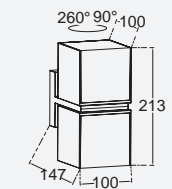

CLASS I
IP54
LED 12.2Wx2
1000 Lumen
Die Cast Aluminium