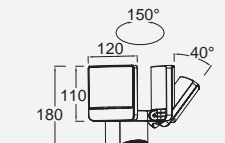

7625701345

CLASS II
IP44
LED 12.5W
800 Lumen
Synthetics