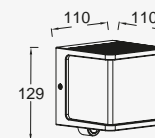

1	100times	AUTO
2	100times	DIM
3	10H	on
4		oFF

Dark Grey

6940101125

CLASS III
IP54
LED 7.5W
1*1500mAh 3.7V Li-ion battery
500 Lumen
Die Cast Aluminium

 4000K

 Battery
Item nr:9759808000

doblo

integrated panel