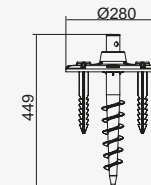

Matt Black

6951301189

CLASS III
IP44
LED 6W E14/incl.
1*2200mAh 7.4V
Li-ion battery
300 Lumen
Die Cast Aluminium
3000K

Battery
Item nr:9759801000

9700359330

Synthetics