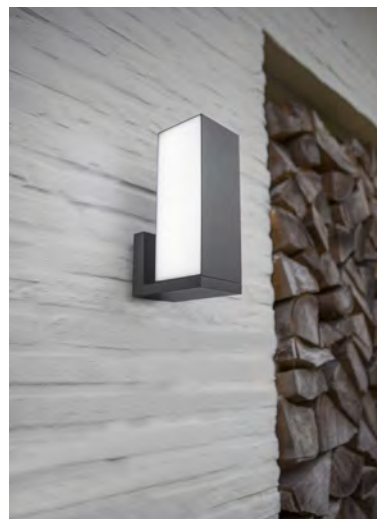

cuba

wall

Rectangular; modern & versatile outdoor wall light with integrated connected LED module suitable for vertical and horizontal mounting. The light head with double diffuser can be rotated over 90°. Also available with motion sensor.

smart lighting technology

Dark Grey

5193810118

CLASS I
IP54
LED 15W
1000 Lumen
Die Cast Aluminium