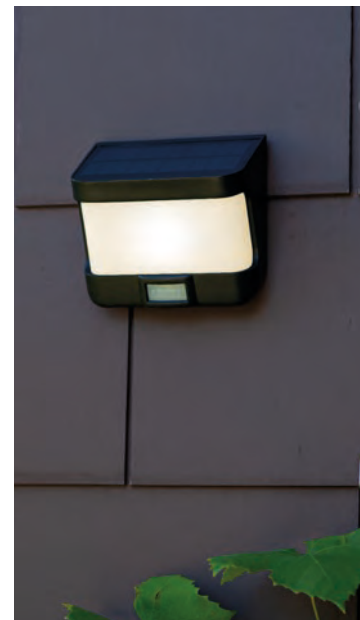

integrated panel

This outdoor SOLAR with integrated solar panels combines a simple functional design with a high user-friendliness. This Try wall light works without a power connection: you can easily install it in your garden or as mood lighting next to your front door. Thanks to the built-in motion sensor, it lights up automatically. An extra feature of this new design is the dim switch.

1	100times	AUTO
2	100times	DIM
3	10H	on
4		oFF