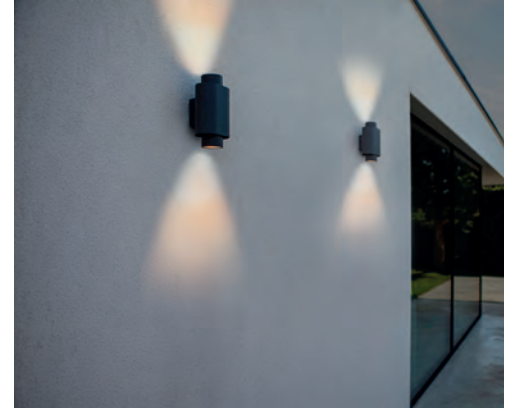

retrofit in a modern jacket

LUTEC is continuously extending its offer Outdoor luminaires suitable for retrofit bulbs. This allows consumers to freely decide which LED lamp to install or replace.

Splendid light - versatile fixtures
New introduction of wall lights and bollard lights in different styles and materials featuring E27 & GU10 lamp holders. (Bulbs not included - Except for Solar LED lights)

Towards Energy Class A
With the introduction of the new ERP regulations in September 2021, the bulbs industry is moving fast and steady towards Energy Class A retrofit bulbs for all available models.

LUTEC connect solution
In order to complete your luminaire, LUTEC offers the most common LED retrofit bulbs as a service range. The LUTEC bulbs come with the LUTEC connect feature and are available in E14, E27 & GU10 sockets. Both Filament and RGB bulbs are in the portfolio.