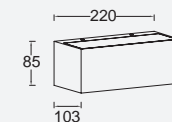

Matt Black

Dark Grey

5189101118

CLASS I
IP54
LED 21W
1230 Lumen
Die Cast Aluminium