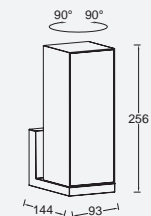

Dark Grey

5193810118

CLASS I
IP54
LED 15W
1000 Lumen
Die Cast Aluminium