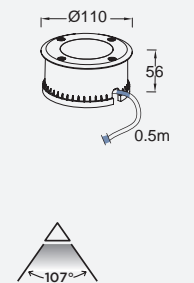

7704223012

CLASS I
IP67 & IP65
LED 6.8W
580 Lumen
Stainless Steel