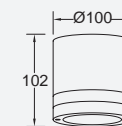

Dark Grey

630420118

CLASS I
IP44
GU10 Max.35W
Die Cast Aluminium