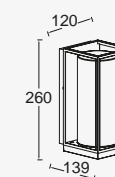

suitable for smartbulb

Wood Look
Matt Black

5288814012
5288803012

5288804012

CLASS I
IP44
E27 Max.40W
Die Cast Aluminium

spare glass
9788801000

spare glass
9788802000

Flair