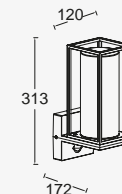

suitable for smartbulb

Matt Black

5288801012

CLASS I
IP44
E27 Max.40W
Die Cast Aluminium

5288802012

CLASS I
IP44
E27 Max.40W
Die Cast Aluminium

Flair

small wall & double wall