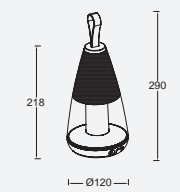

1	200lm(2700K)	3H
2	200lm(4500K)	3H
3	15lm(2700K)	48H
4		7H
5		OFF

White

8500102331

CLASS III
 IP54
 LED 4.5W
 2200mAh 3.7V Li-ion battery
 200 Lumen
 Synthetics

*** Dimming**

Adjustable whites

2700 K 6500 K