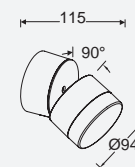

dropsi

wall

Make your garden an inviting place with this contemporary DROPSI wall lamp. The movable spotlight head consists of a double diffuser that will accentuate your outdoor space and, in combination with the connected LED module, will create a very nice immersive effect.

smart lighting technology

Dark Grey

5010901118

CLASS I
IP44
LED 9.5W
690 Lumen
Die Cast Aluminium

* Dimming

Adjustable whites

Activity lights

Night Reading Relaxing Party

Fire Ocean Forest Romance