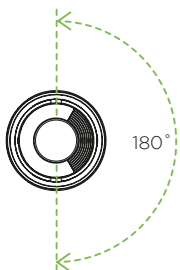

smart lighting technology

White

9706201361

Smart switch
Plastic

Easy & fast pairing with LUTEC connect app

Adjust in the LUTEC connect app, Time, Twilight and Distance settings

Works with all the LUTEC connect devices except Solar connect range