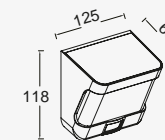

Matt Black

6939101330

CLASS III
IP54
LED 8W
1*1500mAh 3.7V Li-ion battery
500 Lumen
Synthetics

Battery
Item nr:9759808000