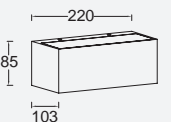

5189112012

5189112118

CLASS I
IP54
LED 21W
1230 Lumen
Die Cast Aluminium