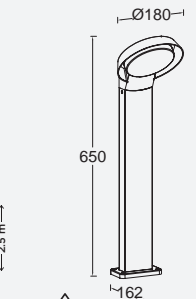

7105701118

CLASS I
IP54
LED 15W
1100 Lumen
Die Cast Aluminium