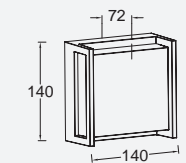

5195404118

CLASS I
IP54
LED 9.5W
850 Lumen
Die Cast Aluminium