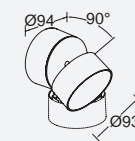

Dark Grey

5626001118

CLASS I
IP54
LED 10W
900 Lumen
Die Cast Aluminium