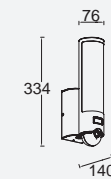

CONTROL & ADJUST

S/S

5267106001

Dark Grey

5267106118

CLASS II
IP44
LED 17.5W
1300 Lumen
Stainless Steel

CLASS II
IP44
LED 17.5W
1300 Lumen
Die Cast Aluminium