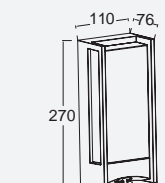

5193002118

CLASS I
IP54
LED 14W
800 Lumen
Die Cast Aluminium