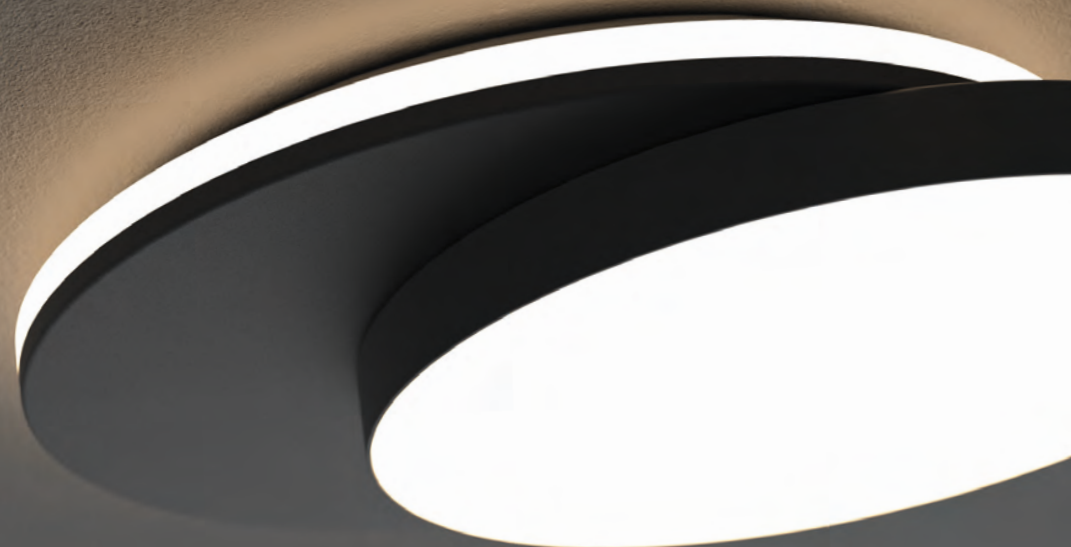

LUTEC in Belgium - The Netherlands
WEBRANDS Benelux
+32 3 369 26 16
info@webrands.eu

LUTEC in Poland
DELIGHTING Polska
+48 61 4367 481
kontakt@delighting.pl

DIY & Specialist channel
COREP SAS
+33-05-56 49 96 00
contact@corep.com

LUTEC in Italy
Lightec Srl.
+39 031 3551342
info@lightecsrl.com

LUTEC in Israel
Nisko Group LTD.
+972-72-2400636
info@niskoelec.com

LUTEC in Iberia
Prof & Specialist channel Spain
Silumin S.L.
+34 93 892 40 51
silumin@silumin.es

LUTEC in Greece - Cyprus
Samba - Eliezer
+30 2104820946
info@samba-eliezer.gr

LUTEC in United States - Canada
LUTEC USA LLC
+(704) 980 4135
shelley.greenberg@lutec.net

Prof & Specialist channel Portugal
Duarte Neves LDA
+351 219 668 100
info@duarteneves.pt

LUTEC in United Kingdom - Ireland
LUTEC UK Ltd
+44 (0) 1992 760870
sales@lutecuk.com

LUTEC in Iraq
Al-Riyad Group Co. Ltd.
+964 782 2222033
info@alriyad.iq

DIY & Garden channel
Spain & Portugal
BRIGHT and GO S.L.
+34 670 85 45 57
administracion@luteciberia.com

**LUTEC in Denmark - Sweden -
Norway - Iceland**
LOPE Group A/S
+45 47 17 82 26
mail@lopegroup.dk

LUTEC in South Korea
Belko Co., Ltd
+82 2 465 0603
belko@belko.co.kr

Canary Islands
Districan Luz
+34 928 791 179
info@districanluz.com

LUTEC in Chile
Manufacturas Eléctricas ByP Ltda.
+56 228 769 400
online@byp.cl

China Central Warehouse in
Yuyao

European Central Warehouse
Bornem- Belgium

2023
OUTDOOR LIGHTING
European Warehouse Portfolio