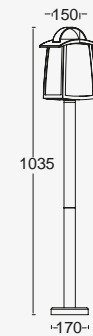

Matt Black
Clear Glass

7273605012

CLASS I
IP44
E27 Max.40W
Die Cast Aluminium