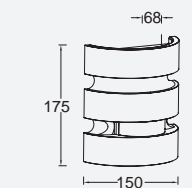

S/S

5198401001

CLASS I
IP44
LED 18.5W
1200 Lumen
Stainless Steel