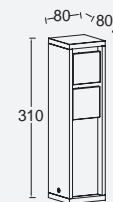

Matt Black

9702201012

CLASS I
IP54
16A - Max.3500W
Die Cast Aluminium