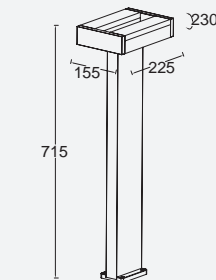

Dark Grey

5107001118

CLASS I
IP44
LED 17.8W
1300 Lumen
Die Cast Aluminium

7207001118

CLASS I
IP44
LED 17.8W
1300 Lumen
Die Cast Aluminium

cuba

wall

Modern & versatile outdoor wall light with integrated LED module. The light head with double diffuser can be rotated over 90° and is equipped with a motion sensor and powerful lightbeam of more than 1000 lumen.