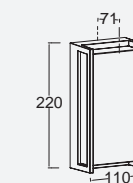

5193013118

CLASS I
IP54
LED 17.3W
1300 Lumen
Die Cast Aluminium