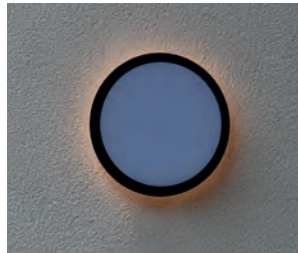

Looking for special light effects

LUTEC is introducing a number of new contemporary outdoor items, each of them having a specific and distinctive light effect: Narrow light rays or wide beams, Charming glows, Powerful spots. Resulting in an appropriate answer to consumer's actual needs for their outdoor lighting installations.

A Swiss Army Knife Luminaire

The GOLETA is the hero of the new collection. Elegant wall & ceiling LED light with many options. Eccentric moveable head, Warm White light to Day light switch, Front light, Back Light or both. It's your choice.

Up & Down Lights Revisited

CYPRES & MARBO designs, showing updated possibilities for Up & Down lighting. Suitable for GU10 retrofit spot lights. The ideal solution to create distinctive light patterns for different applications around your house.

Extreme Flat Design

RIALTO wall light can be seen as the elegant combination of two GEMINI XF luminaires. Resulting in a wide powerful beam down and the option to choose for 3 different beam patterns up.