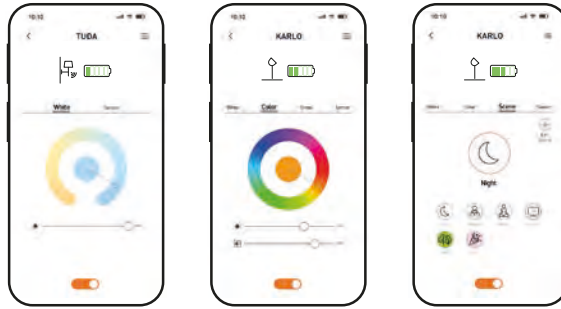

Control and adjust your SOLAR lights

Switch your lights on or off, dim your lights, change the temperature or the color according to your mood.

High tech Low energy

Easy to control solar lights for better efficiency and comfort.

Create Groups for more convenience

Control all your lights at once! Easy and fast set up, you can add or delete any light from the group.

Manage the battery life

Check the battery level at any time. At low battery levels, switch easily from ON to PIR or OFF mode.

Control and adjust your SOLAR lights

With the LUTEC connect App you can switch your lights On/Off, dim or change the color temperature easily.

The led color feature available in either the bollard or spike, allows you to create your own personalised garden atmosphere, designing your outdoor space in style with colors or dedicated scenes.