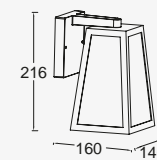

Matt Black

5290903012

CLASS I
IP44
E27 Max.40W
Die Cast Aluminium