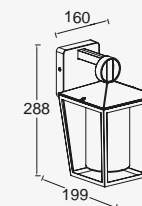

suitable for smartbulb

Matt Black

5207901012

CLASS I
IP44
E27 Max.40W
Die Cast Aluminium

FAST CONNECTION

pine

wall & bollard

The stylish outdoor light PINE, combines a rustic touch with contemporary shapes. This family for outdoor is pure elegance thanks to a mix of high-end aluminium with sleek lines and the shapes of the clear glass that protects the light bulb. This medium size lantern sits perfectly at your front door, alongside your terrace or can accentuate a façade.