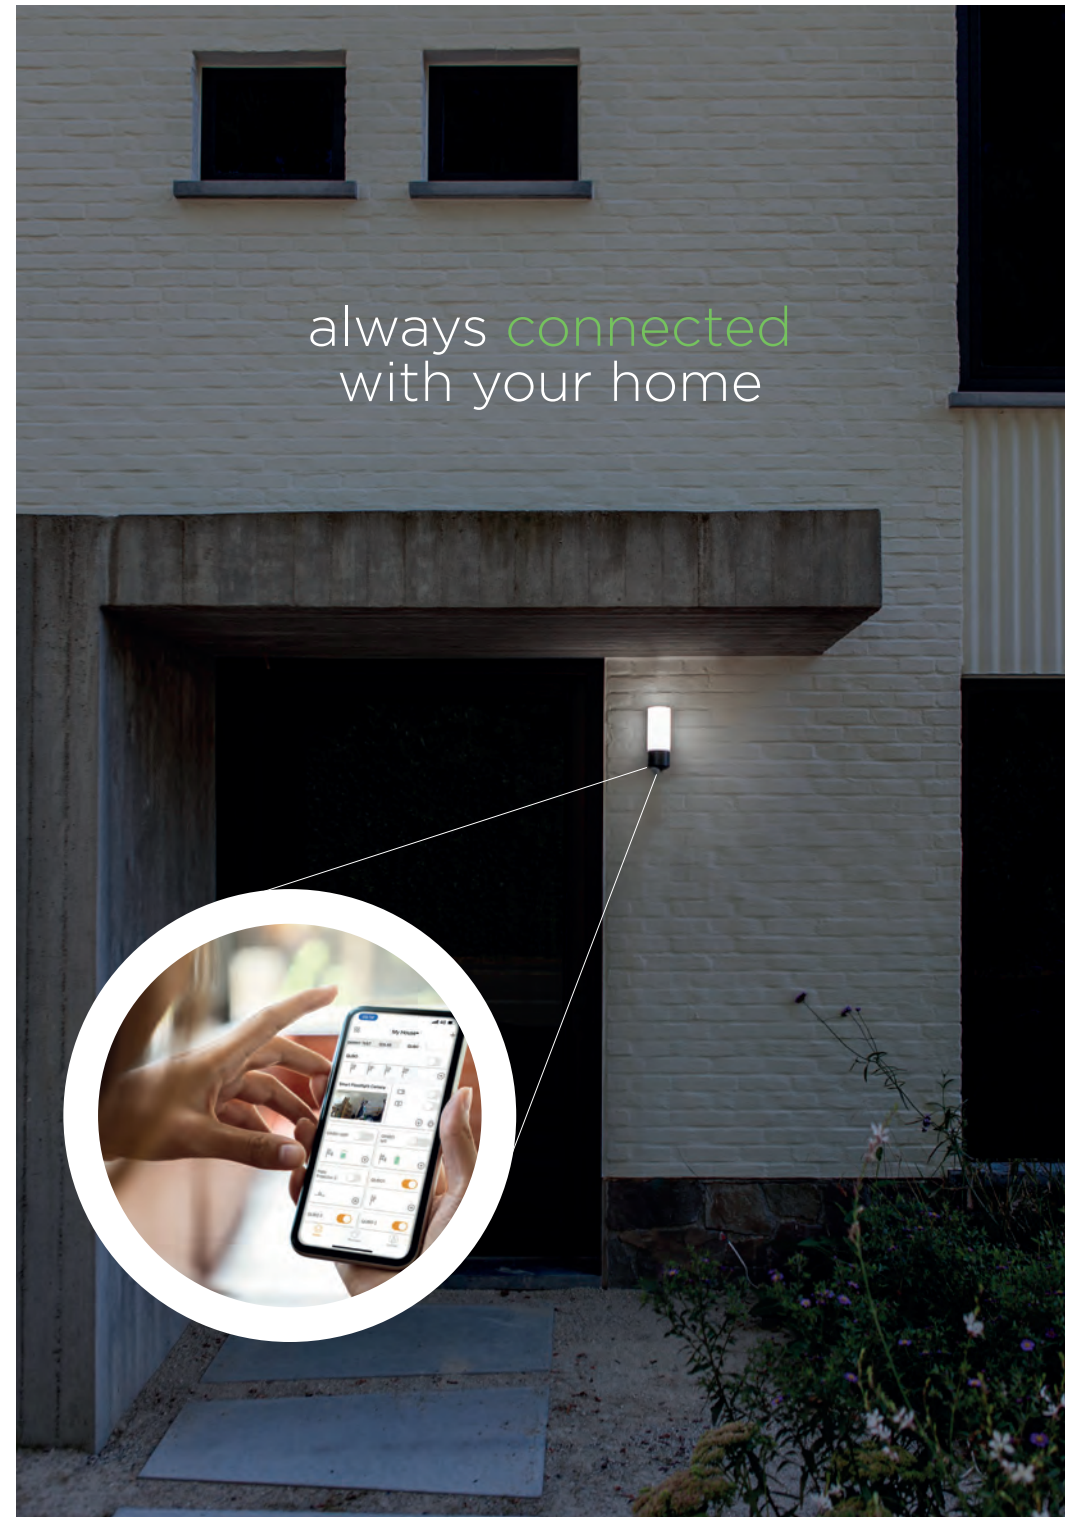

LUTEC new camera-lights: everything under **control!**

As market initiator, LUTEC is proud to present the 3th generation of the connected camera light range, replacing in full the first 2 generations.

Brilliant Lights & Superb Recordings

All-round range of decorative and functional camera light fixtures, powered for powerful lighting. High-definition video recording during day time and at night.

Fast connection and Stable streaming

Thanks to the combination of Bluetooth MESH and WIFI technologies: Quick and convenient start-up process. Secure and solid Audio and Video streaming to your smart phone or tablet, wherever you are.

Warm Welcome - Safe Home

With the LUTEC connect App, you can control all parameters and adjust all possible settings to assure a personal and comfortable environment for your family and your visitors in and around your home.

+

always **connected**
with your home

outdoor lighting

connected light

architectural

tradition

our 7 activity segments

security