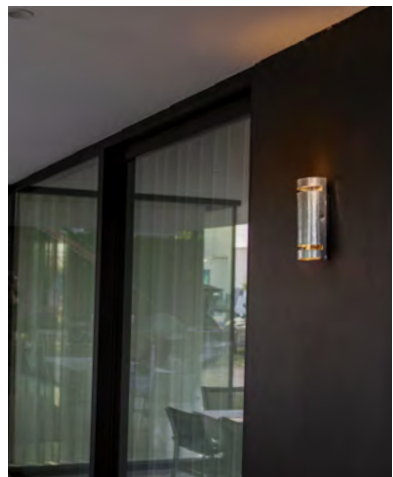

FAST CONNECTION

TREATMENT AGAINST CORROSION

YEAR **15** WARRANTY

www.lutec.com/warranty

Galvanised

5011701461

CLASS II
IP54
GU10 Max.2*35W
Metal