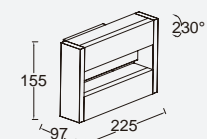

Dark Grey

5107001118

CLASS I
IP44
LED 17.8W
1300 Lumen
Die Cast Aluminium

7207001118

CLASS I
IP44
LED 17.8W
1300 Lumen
Die Cast Aluminium

cuba

wall

Modern & versatile outdoor wall light with integrated LED module. The light head with double diffuser can be rotated over 90° and is equipped with a motion sensor and powerful lightbeam of more than 1000 lumen.