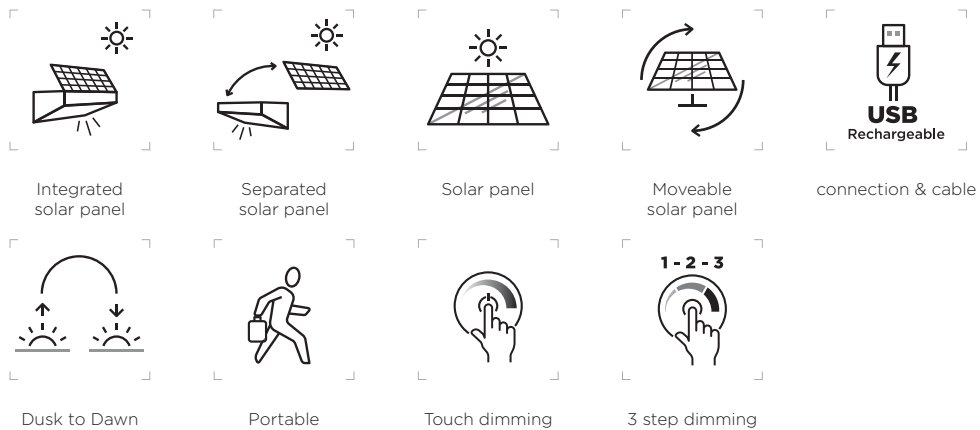

LUTEC Icons - Solar