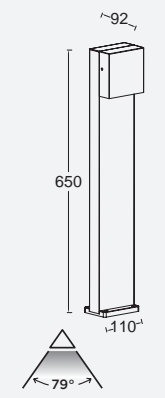

gemini xf

bollard

The bollard GEMINI XF is perfect to install along you garden paths as there is no sky pollution thanks to the one direction powerful light beam. XF stands for "EXTRA FLAT"

Dark Grey **7104001118** Matt Black **7104002012**

CLASS I
IP54
LED 9.5W
750 Lumen
Die Cast Aluminium

CLASS I
IP54
LED 9.5W
750 Lumen
Die Cast Aluminium