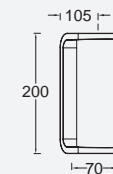

Dark Grey

5193602118

CLASS I
IP44
LED 10.2W
600 Lumen
Die Cast Aluminium