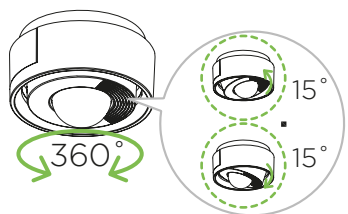

smart lighting technology

White

9706201361

Smart switch
Plastic

Easy & fast pairing with LUTEC connect app

Adjust in the LUTEC connect app, Time, Twilight and Distance settings

Works with all the LUTEC connect devices except Solar connect range