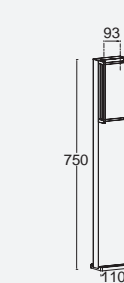

Dark Grey

7193001118

7193004118

CLASS I
IP54
LED 17.3W
1100 Lumen
Die Cast Aluminium

CLASS I
IP54
LED 17W
1000 Lumen
Die Cast Aluminium

► "Also available in LUTEC connect version" see page 41

doblo

wall