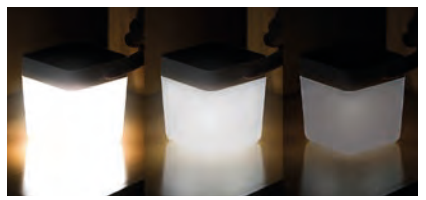

table cube

portable

Handy & movable outdoor solar table light. The 3 step dimmer will always give you the right atmosphere in combination with a sufficient autonomy. With the touch dimmer you can dim the white light.

1	100lm	4h
2	40lm	10h
3	10lm	40h
4		oFF

- Silver
- White

6908001337
6908001331

CLASS III
IP44
LED 1W
1*1200mAh 3.7V Li-ion battery
100 Lumen
Synthetics

3000K

Battery
Item nr:9759806000