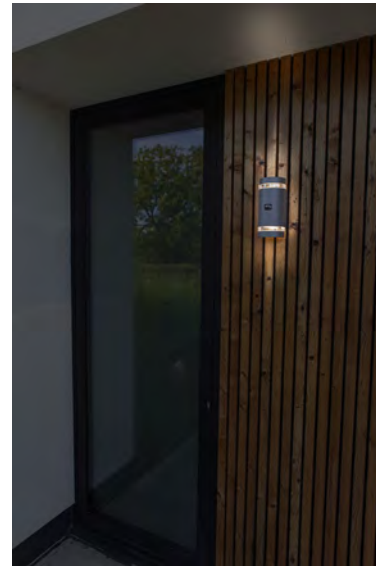

Focus

wall

Evergreen FOCUS design, Up & Down Outdoor LED wall light, now also available with movement detection. The black and compact PIR sensor is perfectly integrated in the housing. Time and Twilight setting manually adjustable.

Dark Grey

5604014118

CLASS I
IP44
GU10 LED Max.2*7W
Die Cast Aluminium

FAST CONNECTION