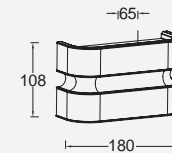

5198302001

CLASS I
IP44
LED 14.5W
1000 Lumen
Stainless Steel