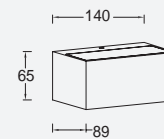

- Wood Look
- Dark Grey
- White
- S/S

- **5189135118**
- **5189102118**
- **5189102032**
- **5189103118**

5189113118

CLASS I
IP54
LED 10.5W
700 Lumen
Die Cast Aluminium