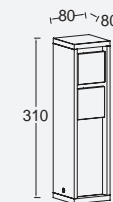

9702202012

CLASS I
IP54
16A - Max.3500W
Die Cast Aluminium