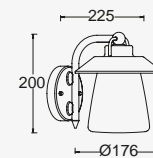

This complete family with an authentic feel will turn your garden into a cozy & warm atmosphere, while using the newest "filament" LED bulbs.

suitable for smartbulb

Matt Black

5264201213

CLASS I
IP44
E27 Max.60W
Die Cast Aluminium