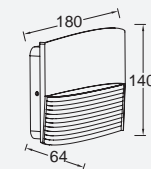

Dark Grey

5193201118

CLASS I
IP54
LED 11W
500 Lumen
Die Cast Aluminium

3000K