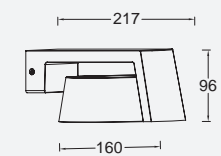

FAST CONNECTION

Dark Grey

5206001118

CLASS I
IP44
LED 11.1W
1000 Lumen
Die Cast Aluminium

3000K/4000K

polo

wall & bollard

A touch of modern simplicity and an enchanting light for your garden or patio. The POLO wall light & bollard made of aluminum offers a downward-facing, bright beam of warm-white LED light, making it ideal for lighting your outdoor spaces. The wall light model comes also with motion sensor, perfectly integrated in the luminaire base.