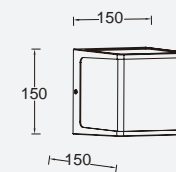

Dark Grey

5105001125

CLASS I
IP54
LED 19.1W
1500 Lumen
Die Cast Aluminium