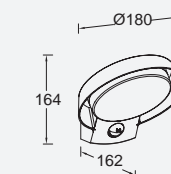

5205702118

CLASS I
IP54
LED 16.1W
1100 Lumen
Die Cast Aluminium