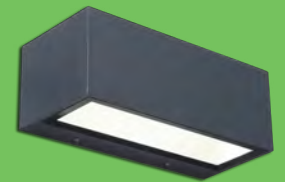

2700 K 6500 K

► "Also available in non connected version" see page 91

gemini

Wall Up & Down

Minimalistic die-cast wall light with a light output of 900 lumen, the light beam will cover the full surface in the two directions. This elegant 'brick' light in dark grey ensures a perfect light beam thanks to the connected LED module.