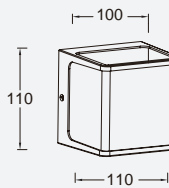

Dark Grey

5197002125

CLASS I
IP54
LED 14.5W
1100 Lumen
Die Cast Aluminium