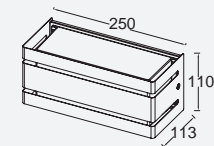

FAST CONNECTION

Galvanised

5011602461

CLASS II
IP54
E27 Max.40W
Metal

leo

wall

Magical wall light. Features a strong light beam up & down and a vertical light-strip in the front. The effect will be amplified in a multiple arrangement.