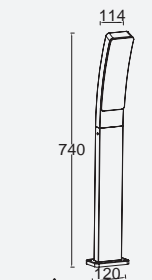

7288902118

CLASS I
IP54
LED 17.3W
1100 Lumen
Die Cast Aluminium