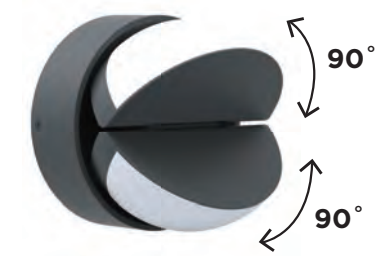

eklips

wall

Multi purpose LED Outdoor wall light with two half-moon shape diffusors. You can turn these two lighthoods over an angle of 90°, creating a combination of an Up & Down light, a wall washer or a frontal light effect.

Dark Grey **5199001118**

CLASS I
IP54
LED 13W
1000 Lumen
Aluminium+Synthetics

3000K