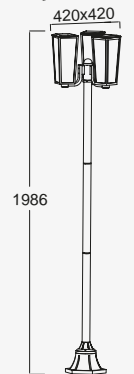

Matt Black

5296602012

CLASS I
IP44
E27 Max.40W
Die Cast Aluminium

7196601012

CLASS I
IP44
E27 Max.40W
Die Cast Aluminium

7196603012

CLASS I
IP44
3*E27 Max.40W
Die Cast Aluminium

FAST CONNECTION