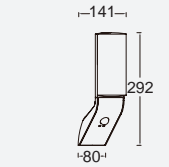

5188602125

CLASS I
IP44
LED 15W
1100 Lumen
Die Cast Aluminium