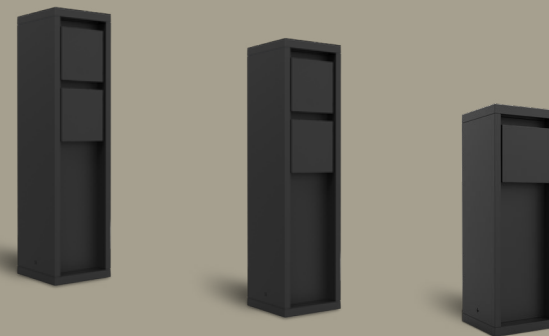

mains

These dark grey outdoor power supply sockets in die cast aluminium are very easy to install and provide your entire garden with energy, so you can enjoy your outdoor space. Comes with side earth or pin earth version. Total power supply up to 3500W. Small bollard with one socket with side earth