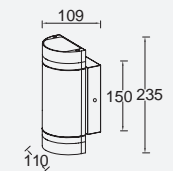

Matt Black 5604023012

Silver Grey 5604023112

Dark Grey 5604023118

CLASS I
IP44
GU10 Max.2*35W
Die Cast Aluminium