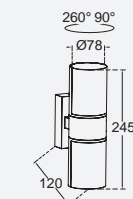

Dark Grey

5198101118

CLASS I
IP54
LED 16.1W
950 Lumen
Die Cast Aluminium

5198102118

CLASS I
IP54
LED 16.5W
1000 Lumen
Die Cast Aluminium

trumpet

wall

Accentuate your outdoor places with this powerful LED wall light with moveable spotlight. Now also available in small version with a light output of 600 lumen.