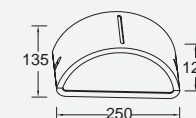

Dark Grey

6330401118

S/S

6330402001

CLASS I
IP54
E27 Max.60W
Die Cast Aluminium

CLASS II
IP44
E27 Max.40W
Stainless Steel