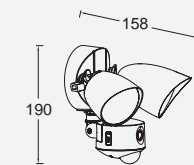

Matt Black

7622220012

CLASS I
IP44
LED 19W
1200 Lumen
Die Cast Aluminium