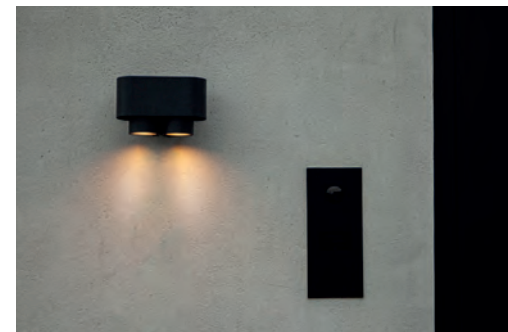

Looking for special light effects

LUTEC is introducing a number of new contemporary outdoor items, each of them having a specific and distinctive light effect: Narrow light rays or wide beams, Charming glows, Powerful spots. Resulting in an appropriate answer to consumer's actual needs for their outdoor lighting installations.

A Swiss Army Knife Luminaire

The GOLETA is the hero of the new collection. Elegant wall & ceiling LED light with many options. Eccentric moveable head, Warm White light to Day light switch, Front light, Back Light or both. It's your choice.

Up & Down Lights Revisited

CYPRES & MARBO designs, showing updated possibilities for Up & Down lighting. Suitable for GU10 retrofit spot lights. The ideal solution to create distinctive light patterns for different applications around your house.

Extreme Flat Design

RIALTO wall light can be seen as the elegant combination of two GEMINI XF luminaires. Resulting in a wide powerful beam down and the option to choose for 3 different beam patterns up.