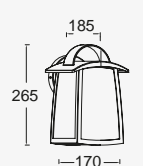

CLASS I
IP44
E27 Max.40W
Die Cast Aluminium

9705503000
9705508000
spare glass

kelsey

bollard & Pendant

KELSEY pedestal and the new introduced pendant can be applied to complete your light plans and create a charming and warm atmosphere on your terrace or patio.