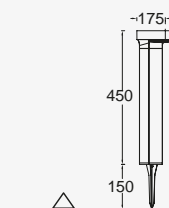

Battery
Item nr:9759804000

moon

integrated panel

Elegant LED Outdoor Solar wall light with downlight function. Your frontdoor area or garden wall will light up completely thanks to the powerful light beam. The cylindrical white synthetic diffuser creates a nice homogenous cool white light. Integrated switch with AUTO (with motion sensor) - DIMming - ON (permanent light) - OFF function.