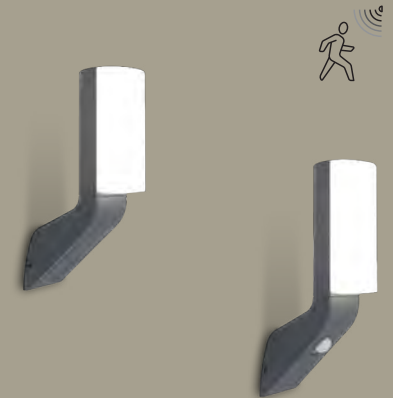

bati

wall

Modern & stylish wall light with integrated LED light and optional PIR sensor. Ideal for your front door or garden walls.