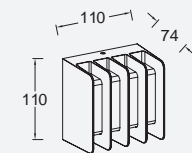

White

5289401469

CLASS I
IP54
LED 14.5W
700 Lumen
Die Cast Aluminium

3000K