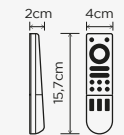

smart lighting technology

White **9702315361**

Infra Red individual control
Plastic

expand the experience

Add the WiFi LUTEC Connect Access Box to the Bluetooth mesh eco-system. Allows the connection of the Bluetooth mesh ecosystem with your Wifi router at home.