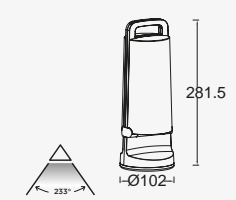

1	120lm	4h
2	50lm	10h
3	10lm	40h
4		oFF

- Silver
- White

6904101337
6904101331

CLASS III
IP54
LED 1.2W
1*2200mAh 3.7V Li-ion battery
120 Lumen
Synthetics

Battery
Item nr:9759804000

moze

integrated panel

A sleek design, the MOZE outdoor solar wall lighting is not only functional, but also a treat for the eye - during the day and in the evening. The built-in motion sensor assures you a welcoming light. The integrated LED makes it ideal for illuminating a path, but also to create the right mood on your terrace.