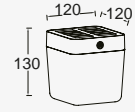

table cube

portable

Handy & movable outdoor solar table light. The 3 step dimmer will always give you the right atmosphere in combination with a sufficient autonomy. With the touch dimmer you can dim the white light.

1	100lm	4h
2	40lm	10h
3	10lm	40h
4		oFF

- Silver
- White

6908001337
6908001331

CLASS III
IP44
LED 1W
1*1200mAh 3.7V Li-ion battery
100 Lumen
Synthetics

3000K

Battery
Item nr:9759806000