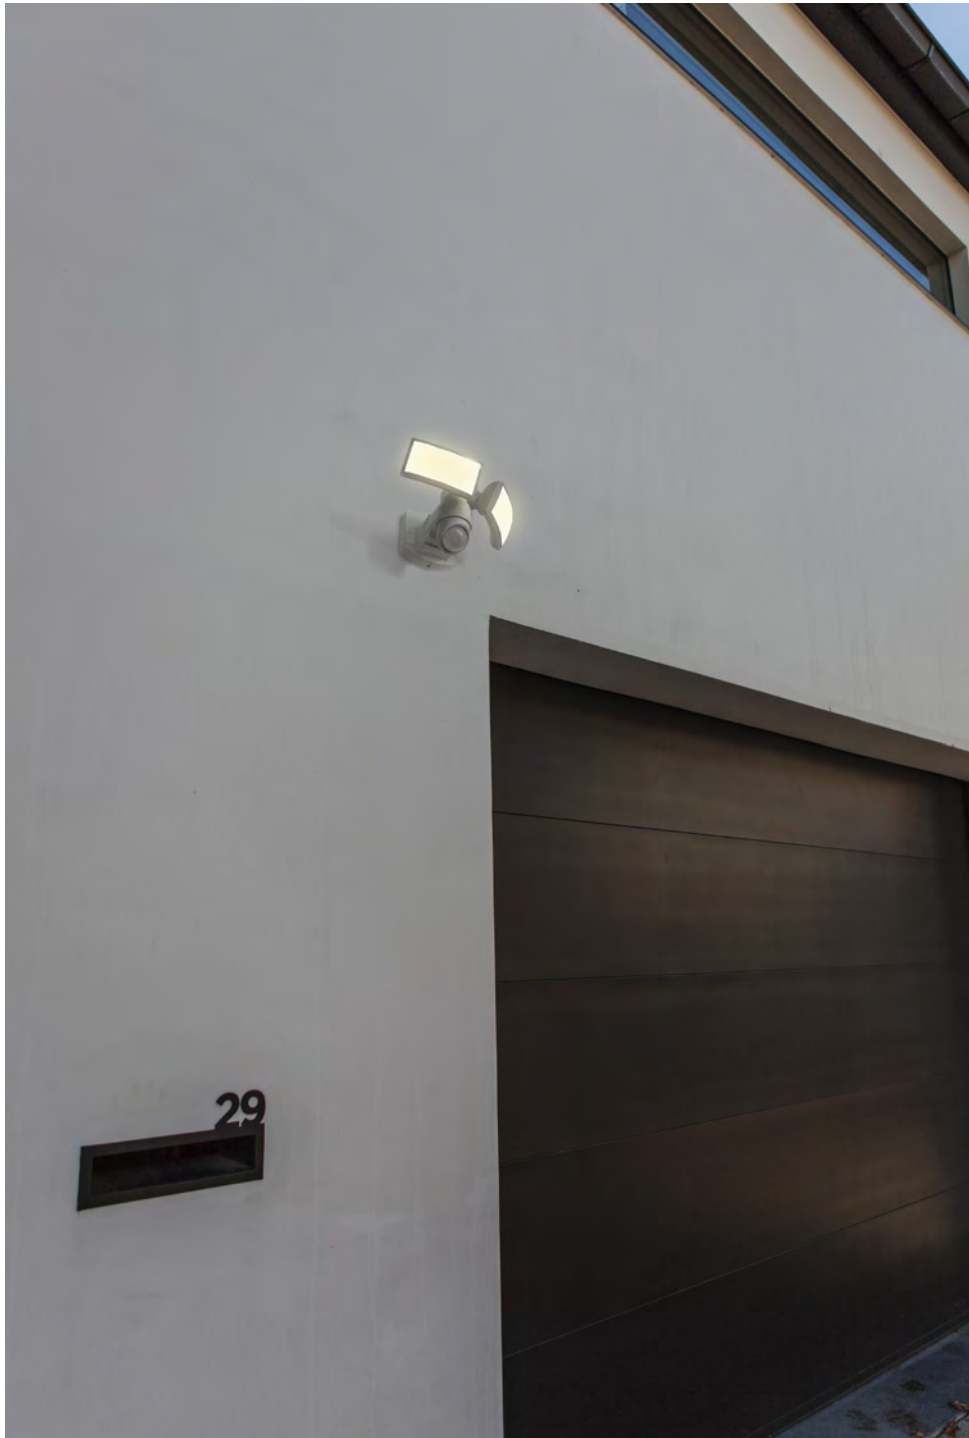

Quick install

arc

wall & ceiling

Elegant double head projector with fully adjustable motion sensor. The two "wings", feature a diffuser surface without edges, resulting in a perfectly homogeneous light beam. The multiple orientation possibility gives you full flexibility to cover the desired area.

White

7632201053

CLASS I
IP54
LED 13W
1200 Lumen
Synthetics

5000K