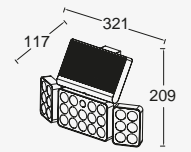

Matt Black

6935502330

CLASS III
IP44
LED 13W
2*2200mAh 3.7V Li-ion battery
1500 Lumen
Synthetics

Battery
Item nr:9759804000