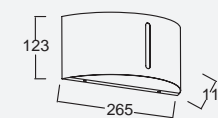

Dark Grey

6330401118

S/S

6330402001

CLASS I
IP54
E27 Max.60W
Die Cast Aluminium

CLASS II
IP44
E27 Max.40W
Stainless Steel