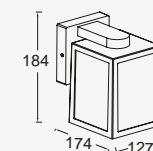

Matt Black

5206501012

CLASS I
IP44
E27 Max.40W
Die Cast Aluminium