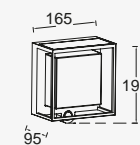

1	140times	AUTO
2	5.5h	on
3		oPF

Dark Grey

6934601118

CLASS III
IP54
LED 3W
1*1200mAh 3.7V Li-ion battery
300 Lumen
Synthetics
3000K

Battery
Item nr:9759806000