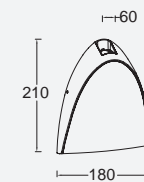

Dark Grey

5188801118

CLASS I
IP54
LED 14W
800 Lumen
Die Cast Aluminium

3000K