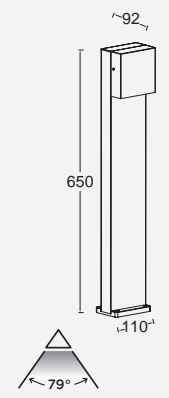

CLASS I
IP54
LED 9.5W
750 Lumen
Die Cast Aluminium