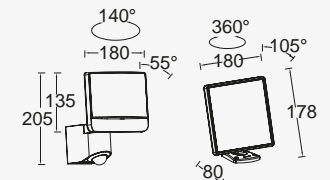

6925604345

CLASS III
IP54
LED 11W
1*1500mAh 3.7V Li-ion battery
800 Lumen
Synthetics

Battery
Item nr:9759808000