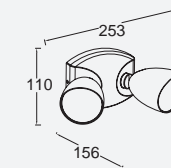

Matt Black 7622221012

CLASS I
IP54
LED 23.5W
1700 Lumen
Die Cast Aluminum