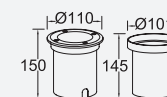

7700511012

CLASS I
IP67 & IP65
GU10 35W
Stainless Steel