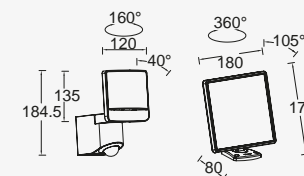

1	max 100times	AUTO
2	10h	on
3		oFF

1	max 75times	AUTO
2	10h	on
3		oFF

Dark Grey

6925701345

CLASS III
IP54
LED 7W
1*1500mAh 3.7V Li-ion battery
500 Lumen
Synthetics

Battery
Item nr:9759808000