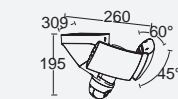

White

7632406053

CLASS I
IP44
LED 36W
3400 Lumen
Synthetics