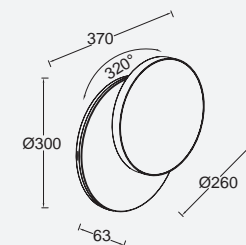

FAST CONNECTION