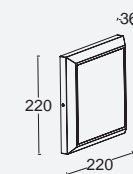

Dark Grey

5102101118

CLASS I
IP54
LED 21.5W
1500 Lumen
Die Cast Aluminium

4000K

helena

wall

Orientation wall light with opal diffuser or directed down light. Very convenient built-on installation. Thickness of the luminaire is not more than 30mm. No more hassle to make a hole in your garden walls.