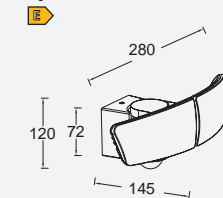

White

7635605331

CLASS II
IP44
LED 14.5W
1200 Lumen
Synthetics

Quick install

arc

wall & ceiling

Elegant double head projector with fully adjustable motion sensor. The two "wings", feature a diffuser surface without edges, resulting in a perfectly homogeneous light beam. The multiple orientation possibility gives you full flexibility to cover the desired area.