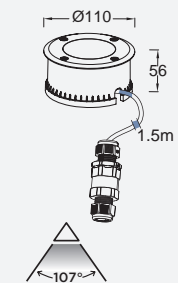

7704216012

CLASS I
IP67 & IP65
LED 6.8W
580 Lumen
Stainless Steel