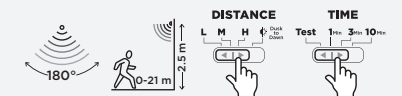

Matt Black

9701501330

CLASS I
IP44
MAX 1000W
Synthetics