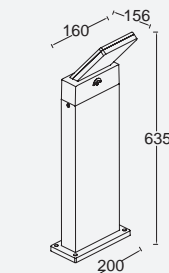

Dark Grey

5289001118

CLASS I
IP54
LED 17.5W
1300 Lumen
Die Cast Aluminium

7289001118

CLASS I
IP54
LED 17.5W
1300 Lumen
Die Cast Aluminium

moon

wall

Elegant LED Outdoor wall light with downlight function. Your frontdoor area or garden wall will light up completely thanks to the powerful light beam. The cylindric white synthetic diffuser creates a nice homogenous daylight or warm white light. Convenient control thanks to the manual switch (3000K/4000K).