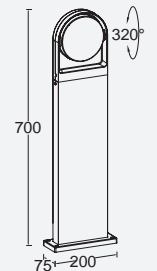

7196301118

CLASS I
IP54
LED 13.5W
1000 Lumen
Die Cast Aluminium

3000K