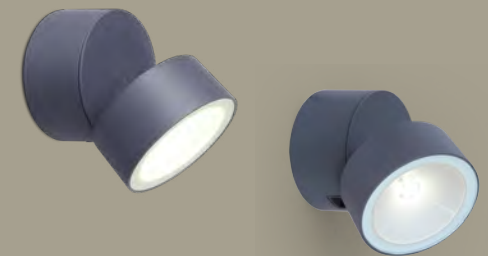

Dark Grey

5198101118

CLASS I
IP54
LED 16.1W
950 Lumen
Die Cast Aluminium

5198102118

CLASS I
IP54
LED 16.5W
1000 Lumen
Die Cast Aluminium

trumpet

wall

Accentuate your outdoor places with this powerful LED wall light with moveable spotlight. Now also available in small version with a light output of 600 lumen.

Dark Grey

5626001118

CLASS I
IP54
LED 10W
900 Lumen
Die Cast Aluminium

5626101125

CLASS I
IP54
LED 6.7W
600 Lumen
Aluminium+Synthetics

explorer

wall & spike

Elegant and compact spotlight orientable horizontally and vertically, featuring a warm white LED light beam. The separate spot-cap can be used to direct the light beam to avoid any glare. Available in wall version and spike version with wire and plug.