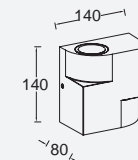

Dark Grey

5288001118

CLASS I
IP44
GU10 LED Max.2*15W
Die Cast Aluminium