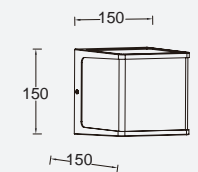

Dark Grey

5105001125

CLASS I
IP54
LED 19.1W
1500 Lumen
Die Cast Aluminium

5105002125

CLASS I
IP54
LED 19.1W
1500 Lumen
Die Cast Aluminium

doblo

wall

The DOBLO flat models, beside the square version, now also available in a long version suitable for horizontal or vertical mounting. The elegant design radiates a powerful cool white light of 2200 lumen.