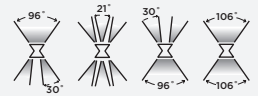

- **Matt Black**   **5104003012**
- **White**   **5104003032**   **Dark Grey**   **5104005118**

CLASS I
IP54
LED 10W
400 Lumen
Die Cast Aluminium