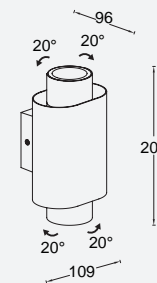

FAST CONNECTION