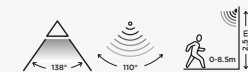

1	60times	AUTO
2	60times	DIM
3	10H	on
4		oFF

Dark Grey

6943801125

CLASS III
IP54
LED 16.5W
2*1500mAh 3.7V Li-ion battery
1800 Lumen
Die Cast Aluminium

4000K

Battery
Item nr:9759808000