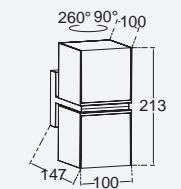

Matt Black
Dark Grey

5193801012
5193801118

5193808118

CLASS I
IP54
LED 12.2Wx2
1000 Lumen
Die Cast Aluminium

CLASS I
IP54
LED 12.2Wx2
1000 Lumen
Die Cast Aluminium