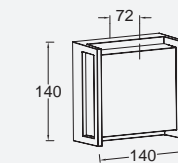

Dark Grey

5195401118

CLASS I
IP54
LED 9.5W
650 Lumen
Die Cast Aluminium