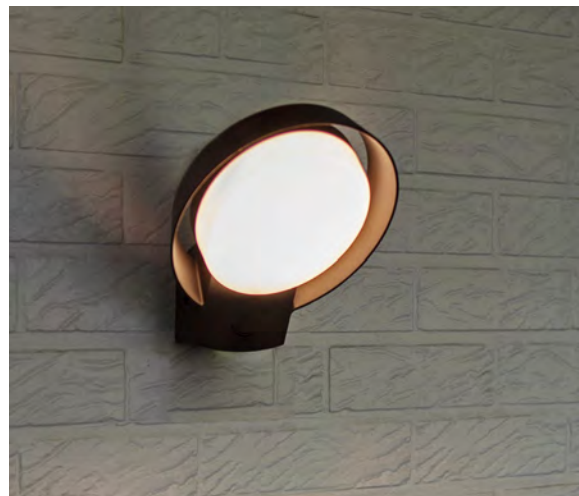

FAST CONNECTION