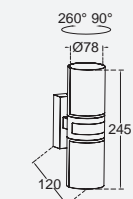

Dark Grey

5198101118

CLASS I
IP54
LED 16.1W
950 Lumen
Die Cast Aluminium

5198102118

CLASS I
IP54
LED 16.5W
1000 Lumen
Die Cast Aluminium

trumpet

wall

Accentuate your outdoor places with this powerful LED wall light with moveable spotlight. Now also available in small version with a light output of 600 lumen.