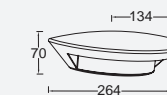

Dark Grey

5188003118

CLASS I
IP54
LED 7.5W
360 Lumen
Die Cast Aluminium