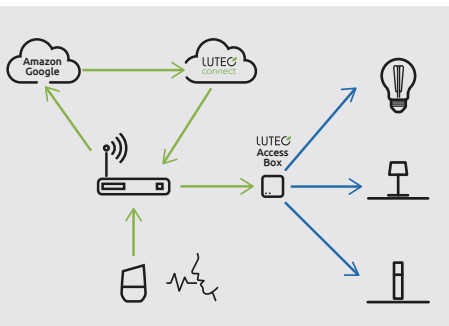

Control every light
Inside or outside the house
Bluetooth Group control

You can add as many smart lighting devices as you want to one of the 3 groups (A-B-C).

I/O push button switches on-off all the lights of the same group.

smart lighting technology

White **9702315361**

Infra Red individual control
Plastic

expand the experience

Add the WiFi LUTEC Connect Access Box to the Bluetooth mesh eco-system. Allows the connection of the Bluetooth mesh ecosystem with your Wifi router at home.

The complete LUTEC Connect lighting portfolio is Voice Control Compatible

Hey Google, turn on the light!

Alexa, change the light in blue!

Via Cloud access you can control all the devices in your LUTEC Connect lighting network from anywhere out of home.