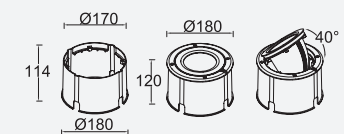

7701301012

CLASS I
IP67 & IP65
LED 13.7W
550 Lumen
Die Cast Aluminum

4000K

ACCESSORY

control
at the tip of
your fingers

ACCESSORY

LUTEC connect

REMOTE CONTROL
9702315361/ P359