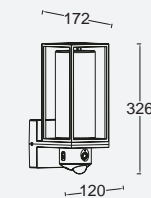

Matt Black

5288811012

CLASS I
IP44
E27 Max.40W
Die Cast Aluminium