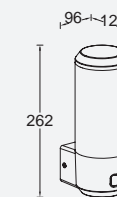

heros

wall & bollard

HEROS the evergreen cylindrical LED Outdoor Light. Robust yet subtle, thanks to the double transparent and white ribbed polycarbonate diffuser. The HEROS family consists of a wall light, a wall light with a perfectly integrated PIR sensor and a bollard with a convenient 360° light beam. Suitable for E27 retrofit bulbs, not included.

Dark Grey

528820118

CLASS I
IP44
E27 LED Max.15W
Die Cast Aluminium

528820218

CLASS I
IP44
E27 LED Max.15W
Die Cast Aluminium

728820118

CLASS I
IP44
E27 LED Max.15W
Die Cast Aluminium

FAST CONNECTION