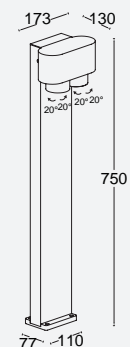

FAST CONNECTION