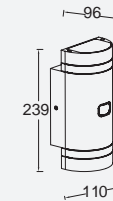

Dark Grey

5604014118

CLASS I
IP44
GU10 LED Max.2*7W
Die Cast Aluminium

FAST CONNECTION

Focus

wall

FOCUS, Up & Down wall light, comes now in a Dusk to Dawn execution. The D2D sensor is perfectly integrated in the evergreen and original LUTEC design.