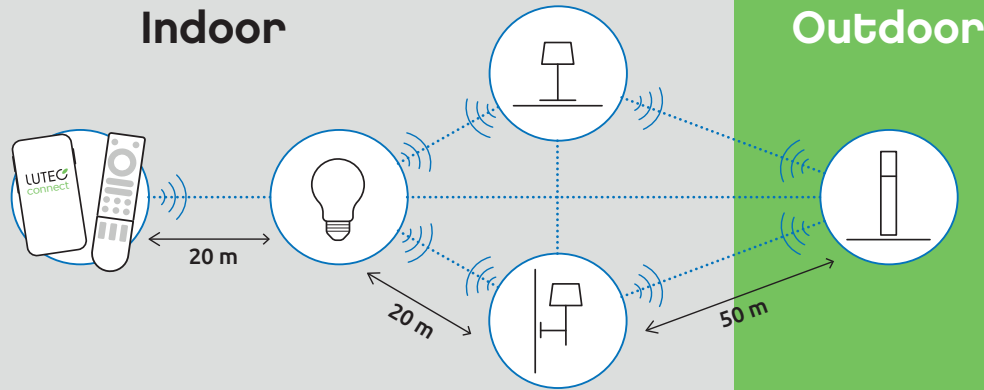

Control every light
Inside or outside the house
Bluetooth Group control

why Bluetooth Mesh ?

Full scalability towards all your indoor and outdoor living spaces

Bluetooth technology, the global standard for wireless connectivity, now supports mesh networking

Easy & stable connection
Long range indoor & outdoor
Connect up to 100 devices

further on the experience

Add the WiFi LUTEC Connect Access Box to the Bluetooth mesh eco-system.

Allows the connection of the Bluetooth mesh ecosystem with your Wifi router at home

Hey Google, turn on the light!

Alexa, change the light in blue!

The complete LUTEC Connect lighting portfolio is Voice Control Compatible

Via Cloud access you can control all the devices in your LUTEC Connect lighting network from anywhere out of home.