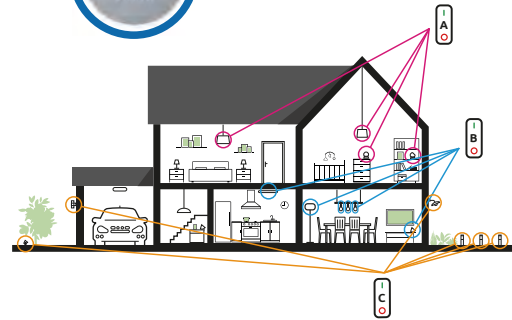

Control every light
Inside or outside the house
Bluetooth Group control

You can add as many smart lighting devices as you want to one of the 3 groups (A-B-C).

I/O push button switches on-off all the lights of the same group.