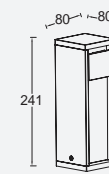

9702203012

CLASS I
IP54
16A - Max.3500W
Die Cast Aluminium