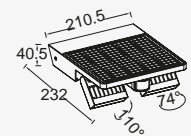

- 1 120times AUTO
- 2 2h on
- 3 oPF

Silver

6901201000

CLASS III
 IP44
 LED 4W
 1*2200mAh 7.4V Li-ion battery
 420 Lumen
 Die Cast Aluminium

Battery
 Item nr:9759802000

london

integrated panel

Classic 6 side lantern powered with Solar energy. The almost invisible Solar panel at the roof of the lantern has a large capacity, with an autonomy of more than 10 hours during night time. Comes with 3 retrofit filament bulbs, creating a warm & gentle light. The die-cast aluminium post can be mounted on a paved surface thanks to the included metal mounting bracket. For unpaved surfaces, you can use the special spike, available as an accessory.