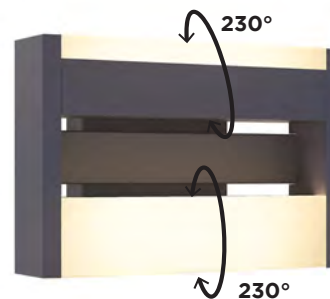

conroy

wall & bollard

What makes the CONROY wall & bollard light very multifunctional is its rotatable light components. You can shine these up or down and play with the light.

The lamp comes with an integrated LED, which shines warm white light of 3000K.