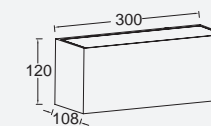

Dark Grey

5189104118

CLASS I
IP54
LED 46W
3300 Lumen
Die Cast Aluminium