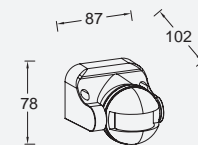

Matt Black 9701601330

CLASS II
IP44
MAX 1100W
Synthetics