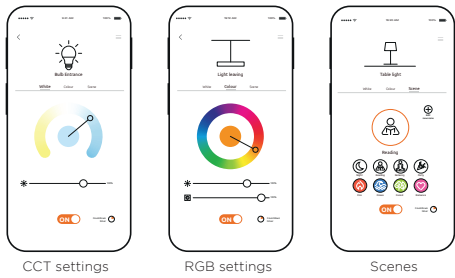

Control & Adjust your lights from your bedroom to your garden

control your light like magic

LUTEC has a great range of connected lights. You immediately set the mood in and around your home with the magic of coloured light. Once you have connected your lights to your mobile phone, you can play with light like it's a piece of cake.

the LUTEC connect app

For a full smart lighting experience

CCT settings

RGB settings

Scenes

Voice Control Compatible

With additional Access Box

the 2 in 1 smart way