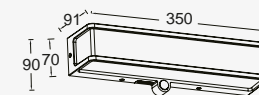

1	60times	AUTO
2	60times	DIM
3	10H	on
4		oFF

Dark Grey

6943801125

CLASS III
IP54
LED 16.5W
2*1500mAh 3.7V Li-ion battery
1800 Lumen
Die Cast Aluminium

 4000K

 Battery
Item nr:9759808000

curtis

integrated panel