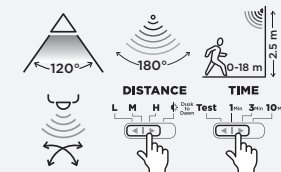

Dark Grey

7625601345

CLASS II
IP54
LED 15.4W
1100 Lumen
Synthetics