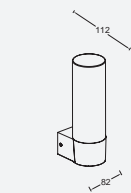

Dark Grey

5000501118

CLASS II
IP44
LED 9.5W
500 Lumen
Die Cast Aluminium