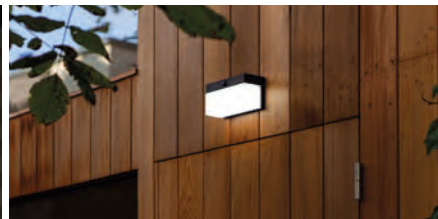

Visit our dedicated website which supports and inspires our consumers with their experience

www.lutec-connect.world

Powered by **tuya** Intelligence Inside

Download on the **App Store**

GET IT ON **Google Play**