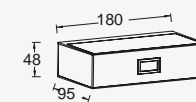

brick

integrated panel

Minimalistic design, easy installation on all different surfaces. Elegant built-in motion sensor with wide angle and large reach will capture every movement. Time & Light sensitivity regulation possible with levers at the inside.

1	120times	AUTO
2	2h	on
3		oFF

S/S

6908501308

CLASS III
IP44
LED 2W
1*2200mAh 3.7V Li-ion battery
150 Lumen
Synthetics

Battery
Item nr:9759804000