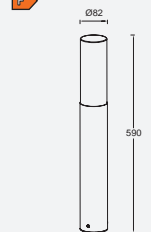

smart lighting technology

Dark Grey

5000501118

CLASS II
IP44
LED 9.5W
500 Lumen
Die Cast Aluminium

7200501118

CLASS I
IP44
LED 9.5W
500 Lumen
Die Cast Aluminium

* Dimming

Adjustable whites