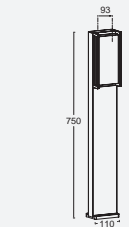

smart lighting technology

Dark Grey

5193004118

CLASS I
IP54
LED 16W
1000 Lumen
Die Cast Aluminium

7193003118

CLASS I
IP54
LED 16W
1000Lumen
Die Cast Aluminium

kira

wall & bollard