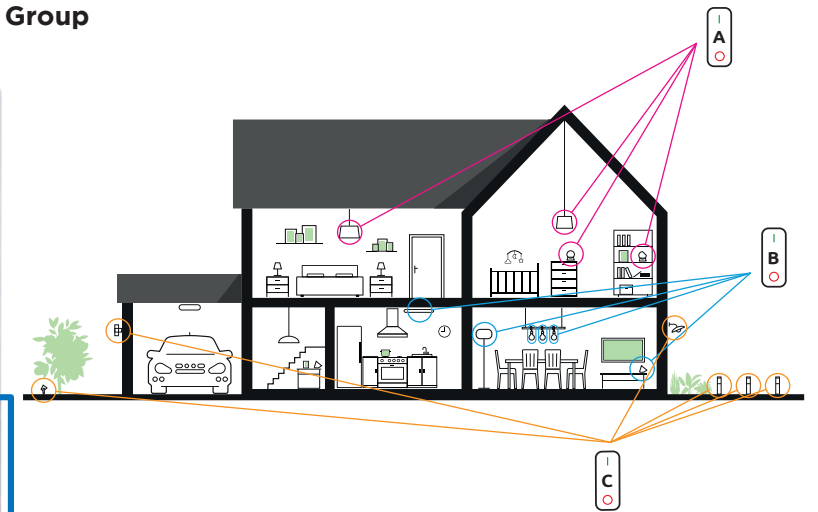

Control every light
Inside or outside the house
Bluetooth Group control