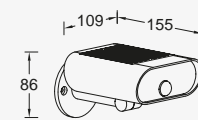

Matt Black

6938405330

CLASS III
IP44
LED 7W
2200mAh 3.7V Li-ion battery
500 Lumen
Synthetics

Battery
Item nr:9759804000