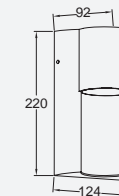

Dark Grey

5196501118

CLASS II
IP54
GU10 LED Max.7W
Die Cast Aluminium