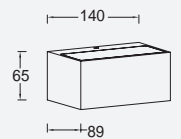

► "Also available in LUTEC connect version" see page 45

gemini

wall

The medium version is very convenient for an installation on larger external wall or entrances. Thanks to the light output of 1230 lumen the light beam will cover the full surface in two directions. Available in warm white (3000K) and in daylight (4000K) execution.