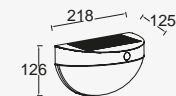

bubble

integrated panel

The solar LED wall light DOBLO extracts its energy from the sun and therefore generates no electricity costs. The elegant design radiates powerful rays of white light that illuminate the wall. An extra feature of this new design is the dim switch.

1	190times	AUTO
2	3h	on
3		oFF

S/S

6908701001

CLASS III
IP44
LED 2.3W
1*2200mAh 3.7V Li-ion battery
200 Lumen
Synthetics

Battery
Item nr:9759804000