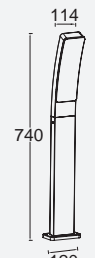

kira

wall & bollard

The KIRA outdoor connected LED wall & bollard light featuring a bended and frameless diffusor. Distributes a homogenous white light to illuminate walls, pathways and other open spaces around your home.

smart lighting technology

Dark Grey

5288909118

7288906118

CLASS I
IP54
LED 19W
1200 Lumen
Die Cast Aluminium

CLASS I
IP54
LED 19W
1200 Lumen
Die Cast Aluminium

* **Dimming**

Adjustable whites

2700 K 6500 K

► "Also available in non connected version" see page 91