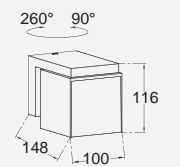

CLASS I
IP54
LED 12.2W
500 Lumen
Die Cast Aluminium