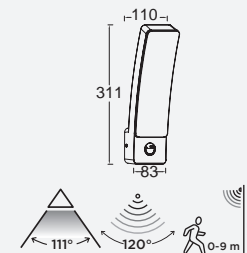

Dark Grey

5288902118

CLASS I
IP54
LED 17.3W
1100 Lumen
Die Cast Aluminium

5288903118

CLASS I
IP54
LED 18W
1100 Lumen
Die Cast Aluminium