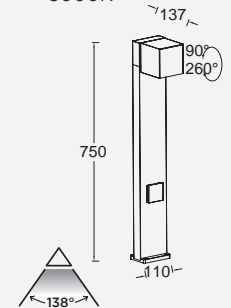

CLASS I
IP54
LED 12.2W
500 Lumen
16A - Max. 3500W
Die Cast Aluminium

3000K