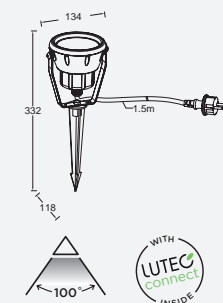

* Dimming

Adjustable whites

Activity lights

Night Reading Relaxing Party

Fire Ocean Forest Romance