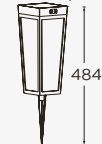

Matt Black

6996601012

CLASS III
IP44
LED 8.4W
2200mAh 3.7VDC Li-ion battery
900 Lumen
Die Cast Aluminium

Battery
Item nr:9759804000

122_122