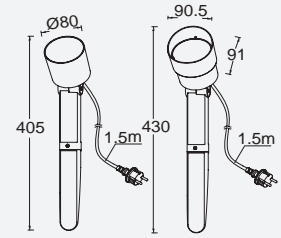

6609201118

CLASS I
IP54
LED 5.9W
380 Lumen
Die Cast Aluminium

3000K