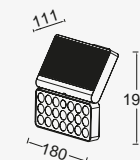

Matt Black

6935501330

CLASS III
IP44
LED 8.5W
2*2200mAh 3.7V Li-ion battery
1000 Lumen
Synthetics

Battery
Item nr:9759804000