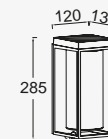

6988802012

CLASS III
IP44
E27 LED 2W
1*1500mAh 3.7VDC Li-ion battery
200 Lumen
Die Cast Aluminium

2700K

Battery
Item nr:9759808000

Bulb
Item nr:8711802311
LED 2W
200 Lumen