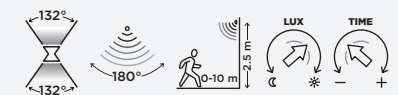

S/S

5198401001

CLASS I
IP44
LED 18.5W
1200 Lumen
Stainless Steel