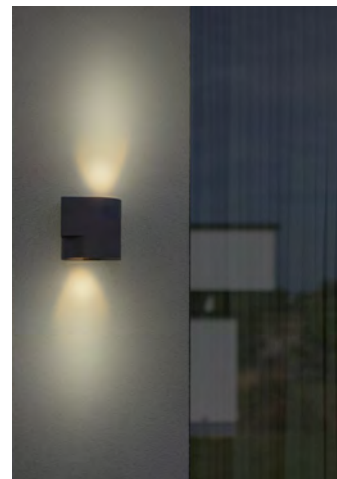

FAST CONNECTION