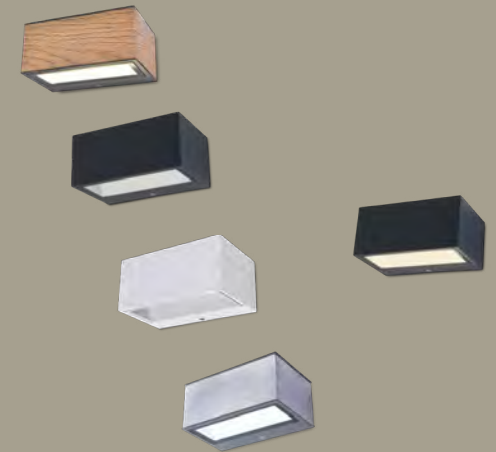

wall

Minimalistic design but great light output. This elegant "brick" light in die-cast aluminum radiates a perfect bi-directional beam. Next to the actual finishes: dark grey, white and stainless steel, we introduce now a brand new version in an imitation wood look.