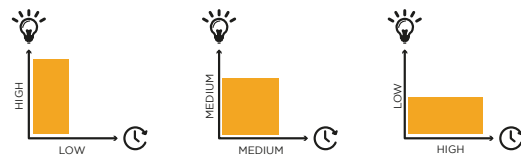

Longer light or more powerful light