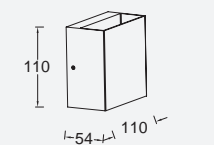

CLASS I
IP54
LED 10W
400 Lumen
Die Cast Aluminium