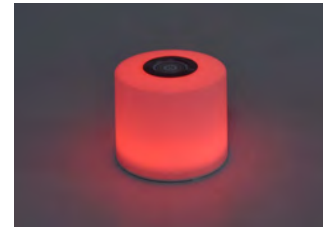

visit the dedicated website
to support and inspire
our consumers in their experience

www.lutec-connect.world

touch control

app control

charging

* Dimming

Adjustable whites

RGB