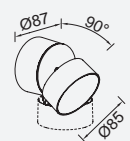

Dark Grey

5626001118

CLASS I
IP54
LED 10W
900 Lumen
Die Cast Aluminium

5626101125

CLASS I
IP54
LED 6.7W
600 Lumen
Aluminium+Synthetics

explorer

wall & spike

Elegant and compact spotlight orientable horizontally and vertically, featuring a warm white LED light beam. The separate spot-cap can be used to direct the light beam to avoid any glare. Available in wall version and spike version with wire and plug.