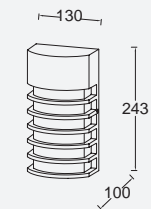

Matt Black

5207601012

CLASS I
IP54
E27 Max.40W
Die Cast Aluminium