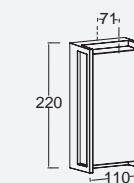

Dark Grey

5193001118

CLASS I
IP54
LED 17.3W
1100 Lumen
Die Cast Aluminium