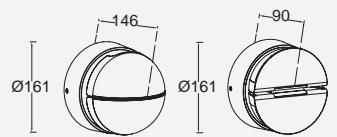

Dark Grey **5199001118**

CLASS I
IP54
LED 13W
1000 Lumen
Aluminium+Synthetics

3000K