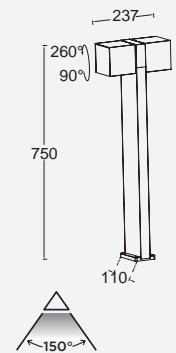

7193803118

CLASS I
IP54
LED 12.2Wx2
900 Lumen
Die Cast Aluminium