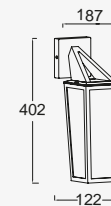

Matt Black

5296602012

CLASS I
IP44
E27 Max.40W
Die Cast Aluminium

7196601012

CLASS I
IP44
E27 Max.40W
Die Cast Aluminium

7196603012

CLASS I
IP44
3*E27 Max.40W
Die Cast Aluminium

FAST CONNECTION