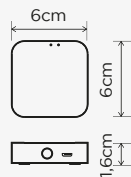

smart lighting technology

White

9704401361

Smart switch
Plastic

Click to turn on/off the light

Rotate to change the brightness

Press and rotate to change the color temperature

Long press to change the mode
warm white
cold white
night light
party