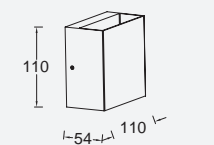

- **Matt Black**   **5104003012**
- **White**   **5104003032**   **Dark Grey**   **5104005118**

CLASS I
IP54
LED 10W
400 Lumen
Die Cast Aluminium