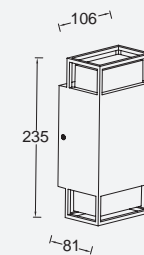

Dark Grey

5107101118

CLASS I
IP54
GU10 Max.2*25W
Die Cast Aluminium