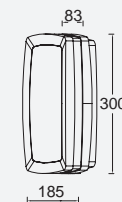

Dark Grey

6338201118

CLASS I
IP54
E27 2*20W CFL
Die Cast Aluminium

helena

wall

Small orientation wall light with opal diffuser is very convenient for a built-on installation. Thickness of the luminaire is only 31mm. No more hassle to make a hole in your garden wall. Available in 2 different combinations: matt black /3000K and dark grey/4000K.