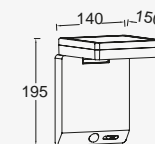

1	75times	AUTO
2	75times	DIM
3	10H	on
4		oFF

Matt Black

6943101012

CLASS III
IP44
LED 8W
1*1500mAh 3.7V Li-ion battery
1000 Lumen
Synthetics

Battery
Item nr:9759808000