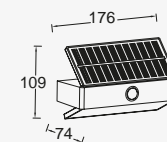

1	160times	on
2		oFF

Dark Grey

6910601335

CLASS III
IP44
LED 2.3W
1*1200mAh 3.7V Li-ion battery
180 Lumen
Synthetics

Battery
Item nr:9759806000