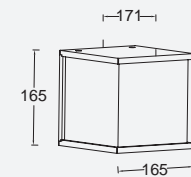

Dark Grey

5184601118

CLASS I
IP44
E27 Max.60W
Die Cast Aluminium