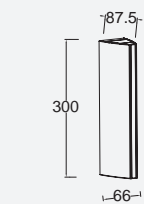

leo

wall

Magical wall light. Features a strong light beam up & down and a vertical light-strip in the front. The effect will be amplified in a multiple arrangement.

Matt Black 5192701330

Dark Grey 5192701335

CLASS I
IP54
LED 14.5W
750 Lumen
Die Cast Aluminium

3000K