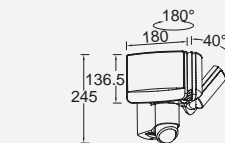

Dark Grey

7625601345

CLASS II
IP54
LED 15.4W
1100 Lumen
Synthetics