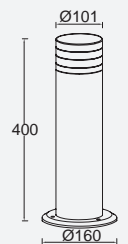

7204803118

CLASS I
IP44
GU10 Max.35W
Die Cast Aluminium