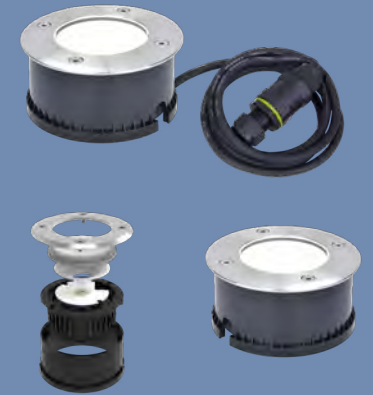

7700511012

CLASS I
IP67 & IP65
GU10 35W
Stainless Steel

cydops

recessed ground

This outdoor CYDOPS spotlight is both a practical and decorative addition to your garden, driveway or patio. The lamp is made of aluminium and has an IP67 protection rating, making it suitable for outdoor use. This garden spotlight has low power consumption. Available in different versions.