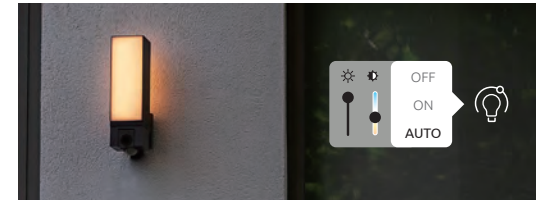

Powered for lighting

- Switch your lights on or off
- Dim your lights
- Change the color temperature

Camera high definition

- High-definition video recording at night
- H265-video file size is halved
- Video playback and transmission speed are doubled
- Alert sensitivity: High, Medium, Low

HD CAMERA