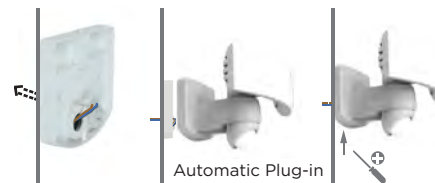

White

7635605331

CLASS II
IP44
LED 14.5W
1200 Lumen
Synthetics

Quick install

arc

wall & ceiling

Elegant double head projector with fully adjustable motion sensor. The two "wings", feature a diffuser surface without edges, resulting in a perfectly homogeneous light beam. The multiple orientation possibility gives you full flexibility to cover the desired area.