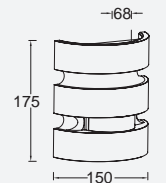

5198401001

CLASS I
IP44
LED 18.5W
1200 Lumen
Stainless Steel