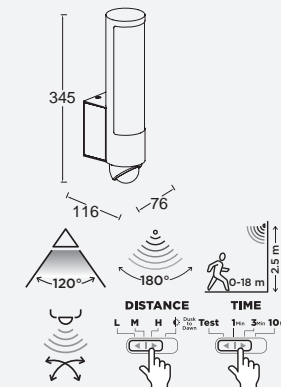

leda

wall

Tubular stainless steel wall light in the InMotion range contains a horizontal and vertically adjustable motion sensor. Thanks to the integrated sensor the light will automatically illuminate as soon as you get closer.

S/S

5267103001

CLASS II
IP44
LED 15.5W
1400 Lumen
Stainless Steel

3000K