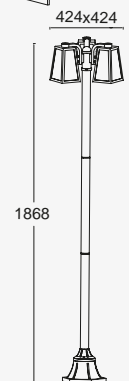

west

wall

WEST is a wall down lantern, perfectly matching with your front door or garden shed. Elegant combination of the matt black open frame and the clear cylindrical glass. You can apply the newest E27 filament LED bulbs, now available in all forms & shades. (bulb not included)