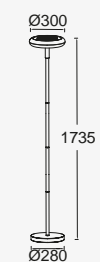

1	480lm	7h
2	240lm	21.5h
3	48lm	34h
4		oPF

Matt Black

6910901012

CLASS III
IP54
LED 5.1W
1*4400mAh 3.7VDC
Li-ion battery
480 Lumen
Synthetics

3000K

Battery
Item nr:9759805000

poppy

portable post