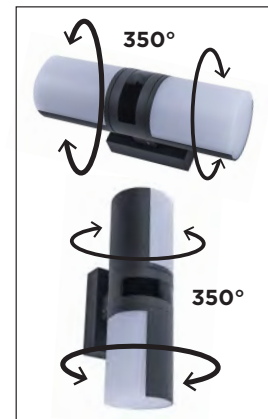

cyra

wall

Tubular wall light with a combination of anthracite grey aluminium body and opal white diffuser. The two moveable heads offer you a 350° rotation possibility resulting in a nice glow on your external wall or a frontal diffuse lightbeam. Comes with a black, almost invisible motion sensor.

Dark Grey **5198102118**

CLASS I
IP54
LED 16.5W
1000 Lumen
Die Cast Aluminum