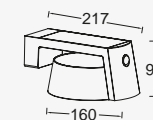

moon

integrated panel

Elegant LED Outdoor Solar wall light with downlight function. Your frontdoor area or garden wall will light up completely thanks to the powerful light beam. The cylindrical white synthetic diffuser creates a nice homogenous cool white light. Integrated switch with AUTO (with motion sensor) - DIMming - ON (permanent light) - OFF function.

1	100times	AUTO
2	100times	DIM
3	15H	on
4		oFF

Dark Grey

6906001118

CLASS III
IP44
LED 9.5W
1*2200mAh 3.7VDC Li-ion battery
1000 Lumen
Synthetics

Battery
Item nr:9759804000