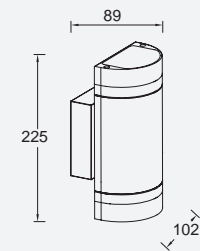

S/S

5604021001

CLASS I
IP44
GU10 Max.2*35W
Stainless Steel