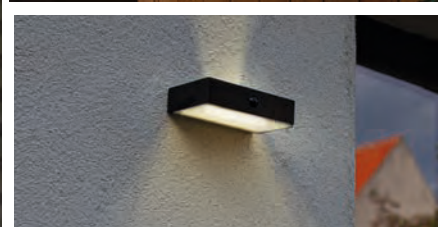

Visit our dedicated website which supports and inspires our consumers with their experience

www.lutec-connect.world

Powered by **tuya** Intelligence Inside

Download on the **App Store**

GET IT ON **Google Play**