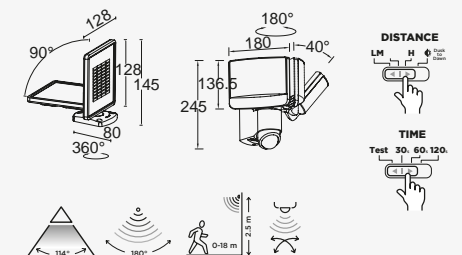

Dark Grey

6925601345

CLASS III
IP44
LED 7.5W
1*2200mAh 3.7V Li-ion battery
500 Lumen
Synthetics

Battery
Item nr:9759804000