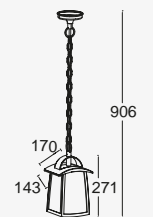

Matt Black
Clear Glass

7273604012

CLASS I
IP44
E27 Max.40W
Die Cast Aluminium

6273601012

CLASS I
IP44
E27 Max.40W
Die Cast Aluminium