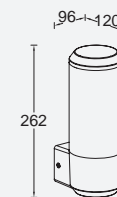

heros

wall & bollard

HEROS the evergreen cylindrical LED Outdoor Light. Robust yet subtle, thanks to the double transparent and white ribbed polycarbonate diffuser. The HEROS family consists of a wall light, a wall light with a perfectly integrated PIR sensor and a bollard with a convenient 360° light beam. Suitable for E27 retrofit bulbs, not included.

Dark Grey

528820118

CLASS I
IP44
E27 LED Max.15W
Die Cast Aluminium

528820218

CLASS I
IP44
E27 LED Max.15W
Die Cast Aluminium

728820118

CLASS I
IP44
E27 LED Max.15W
Die Cast Aluminium

FAST CONNECTION