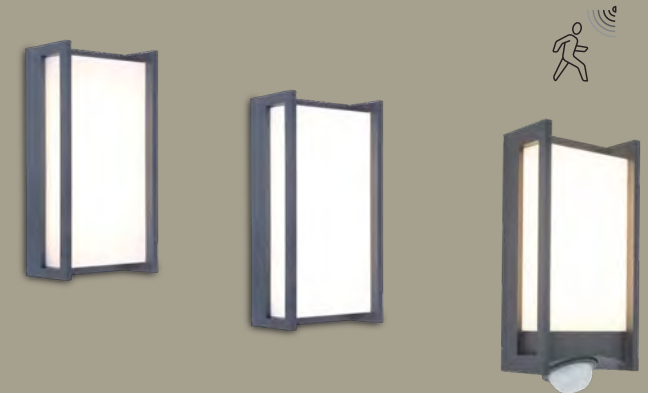

5195404118

CLASS I
IP54
LED 9.5W
850 Lumen
Die Cast Aluminium

qubo

wall

Wall light creating a stunning atmosphere while making an architectural statement. Ideal for general lighting around your house, in your garden or on your terrace. Also available with fully adjustable PIR motion sensor.