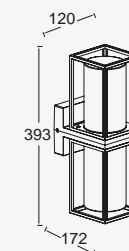

suitable for smartbulb

Wood Look
Matt Black

5288814012
5288803012

5288804012

CLASS I
IP44
E27 Max.40W
Die Cast Aluminium

spare glass
9788801000

spare glass
9788802000

Flair