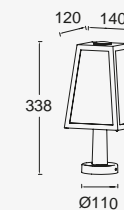

7290901012

CLASS I
IP44
E27 Max.40W
Die Cast Aluminium