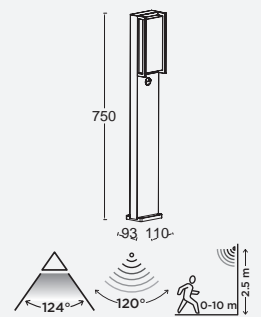

► "Also available in LUTEC connect version" see page 41