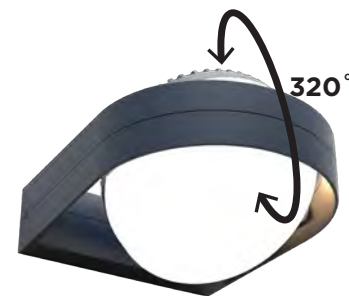

3000K

CLASS I
IP54
LED 12.2W
500 Lumen
16A - Max. 3500W
Die Cast Aluminium

3000K

**Integrated
Dusk to Dawn
Sensor**

Fele

wall & bollard

Wall & bollard light FELE brings outdoor lighting with an architectural value, including rotatable head. FELE wall light fits perfectly at your front door, the head can give an up or down powerful lightbeam. A combination of technical excellence and tasteful design.