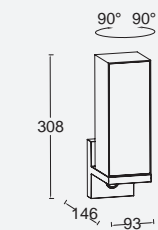

Dark Grey

5193811118

CLASS I
IP54
LED 14W
1000 Lumen
Die Cast Aluminium