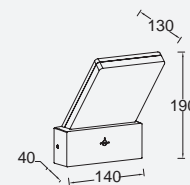

Dark Grey

5289001118

CLASS I
IP54
LED 17.5W
1300 Lumen
Die Cast Aluminium

7289001118

CLASS I
IP54
LED 17.5W
1300 Lumen
Die Cast Aluminium

moon

wall

Elegant LED Outdoor wall light with downlight function. Your frontdoor area or garden wall will light up completely thanks to the powerful light beam. The cylindric white synthetic diffuser creates a nice homogenous daylight or warm white light. Convenient control thanks to the manual switch (3000K/4000K).