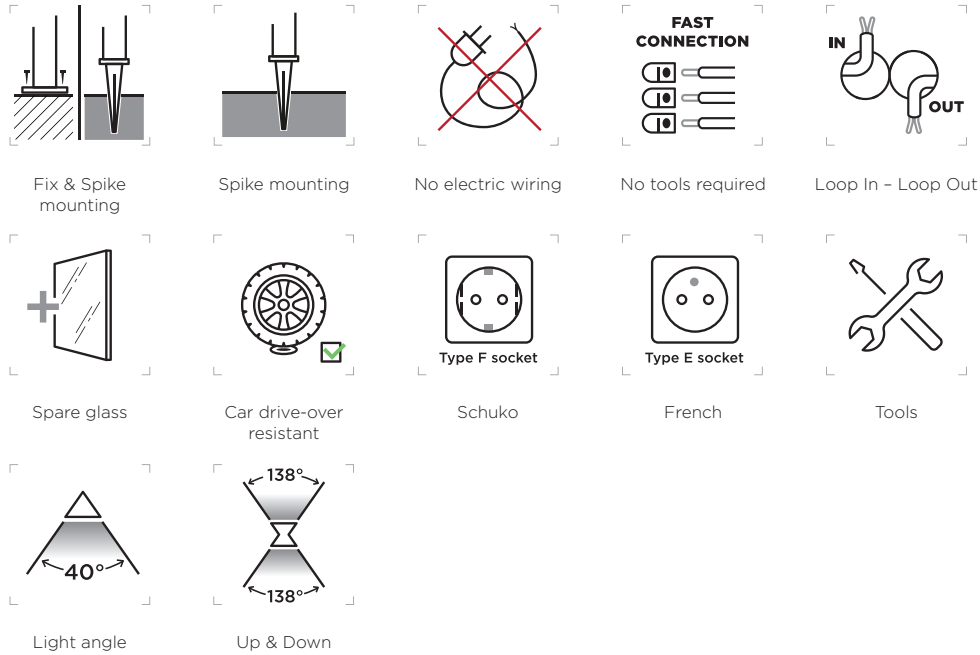

LUTEC Icons