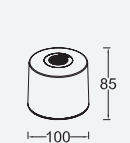

smart lighting technology

White

8506201331

CLASS III
IP44
2xLED 2.3W
1200mAh
2x3.7V Li-ion battery
2x150 Lumen
Synthetics

8506204331

CLASS III
IP44
LED 2.3W
1200mAh
3.7V Li-ion battery
150 Lumen
Synthetics