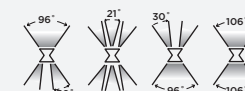

Matt Black **5104006012**

CLASS I
IP54
LED 10W
400 Lumen
Die Cast Aluminium

3000K