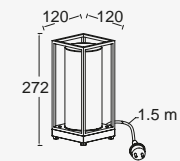

Flair

portable & bollard

The portable version, with an 1.5 meter outdoor wire and plug, will create a cosy atmosphere on your garden tables & terraces. The bollard makes the FLAIR family complete. Also these two executions are suitable for E27 filament LED retrofit bulbs.

suitable for smartbulb

Matt Black

6588801012

CLASS I
IP44
E27 Max.40W
Die Cast Aluminium

7288801012

CLASS I
IP44
E27 Max.40W
Die Cast Aluminium