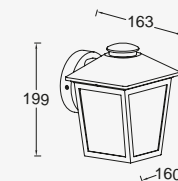

Matt Black

5294502012

CLASS I
IP44
E27 Max.40W
Die Cast Aluminium

9705516000
9705517000

**FAST
CONNECTION**