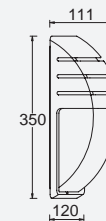

Dark Grey

5183601118

CLASS I
IP44
E27 Max.60W
Die Cast Aluminium