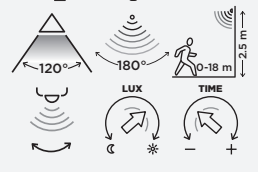

7625701345

CLASS II
IP44
LED 12.5W
800 Lumen
Synthetics