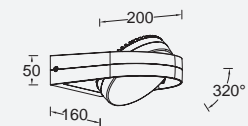

Dark Grey

5196301118

CLASS I
IP54
LED 13.5W
1000 Lumen
Die Cast Aluminium

3000K