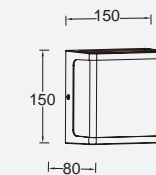

Dark Grey

5105003125

CLASS I
IP54
LED 19.1W
1500 Lumen
Die Cast Aluminium