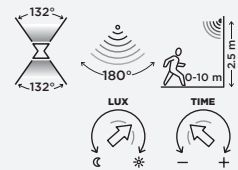

5198401001

CLASS I
IP44
LED 18.5W
1200 Lumen
Stainless Steel