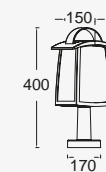

Matt Black
Clear Glass

7273604012

CLASS I
IP44
E27 Max.40W
Die Cast Aluminium

6273601012

CLASS I
IP44
E27 Max.40W
Die Cast Aluminium