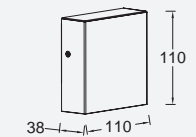

CLASS I
IP54
LED 9.5W
750 Lumen
Stainless Steel