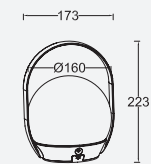

smart lighting technology

Matt Black

6501702330

CLASS III
IP54
LED 3.3W
2200mAh 3.7V Li-ion battery
200 Lumen
Synthetics

mini leto

spike & wall

Give your garden extra atmosphere with this MINI LETO outdoor garden lighting. The integrated connected LED module will not only feature warm white or bright white light but any color you want. Two way installation possible.