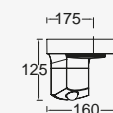

Battery
Item nr:9759804000