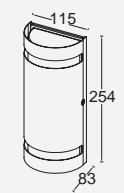

TREATMENT AGAINST CORROSION

YEAR **15** WARRANTY

www.lutec.com/warranty

Galvanised

5011701461

CLASS II
IP54
GU10 Max.2*35W
Metal