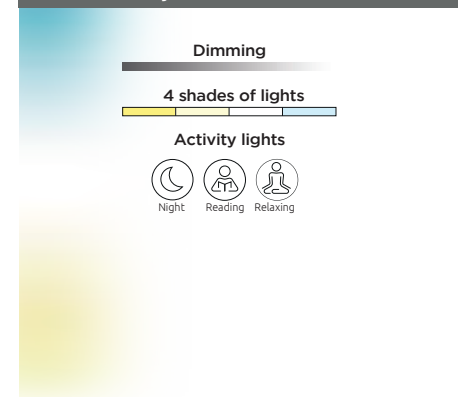

CCT

adjustable whites

Vary the intensity and white temperatures

By varying the white temperature, you can go from a soft and pleasant warm white for relaxing or enjoying an evening with friends, to a cooler white simulating daylight and providing more powerful lighting.

CCT+RGB

whites & colors