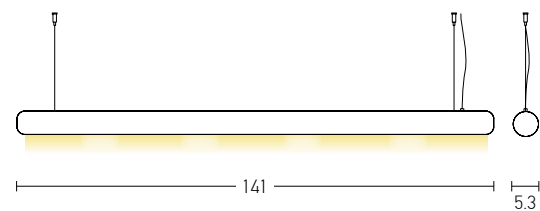

Power 50W
Input 220-240V, 50/60Hz
Color Temperature 3000K
Lumen 5500Lm
Cri 90
Dimensions Ø: 5.3cm L: 141cm
Base Ø: 8cm H: 3.5cm
Non Dimmable ☒
Material Aluminium - ABS
Special Feature 200cm Fabric Cable Adjustable
Optional Dimming DALI
Color Painted Bronze - Sandy Black / **Code 22223**
Color Corten - Sandy Black / **Code 22222**