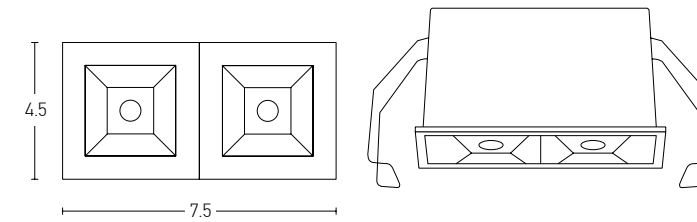

Power 5W
Input 220-240V, 50/60Hz
Color Temperature 3000K
Lumen 350Lm
Cri 89.6
Dimensions L: 7.5cm W: 4.5cm H: 5cm
Cutting Hole 6.5 x 3.5cm
Beam Angle 30°
Non Dimmable ☒
Material Aluminium
Depth Required $\updownarrow$: 5.5cm
Driver Included (350mA)
Color Sandy White - Black / **Code S085**