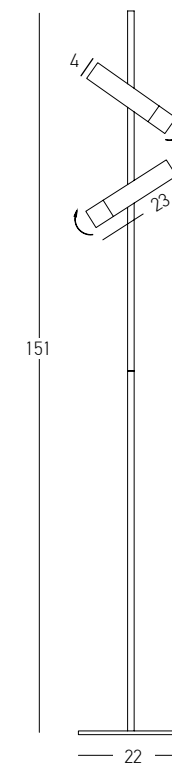

Power 7W
Input 220-240V, 50/60Hz
Color Temperature 3000K
Lumen 560Lm
Cri 80
Dimensions Ø: 22cm H: 151cm
Base Ø: 22cm H: 0.5cm
Spots Dimension Ø: 4cm L: 23cm
Non Dimmable ☒
Material Metal - Aluminum
Special Feature Movable Spots
Color Sandy Black - Gold / **Code 22032**