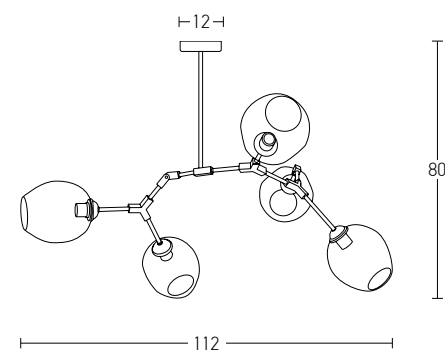

Bulb 5xE27
Power MAX 40W
Input 220-240V, 50/60Hz
Dimensions L: 112cm W: 95cm H: 80cm
Base Ø: 12cm H: 2.5cm
Material Metal - Glass
Color Black Matt - Transparent Glass / **Code 1696**