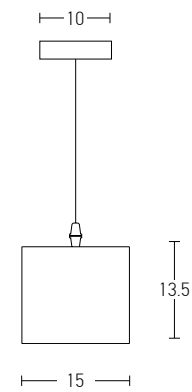

Bulb 1xE27
Power MAX 40W
Input 220-240V, 50/60Hz
Dimensions L: 15cm W: 15cm H: 13.5cm
Base Ø: 10cm H: 2.5cm
Material Concrete
Special Feature 120cm Fabric Cable Adjustable
Color Concrete - Chrome Base / **Code 1658**