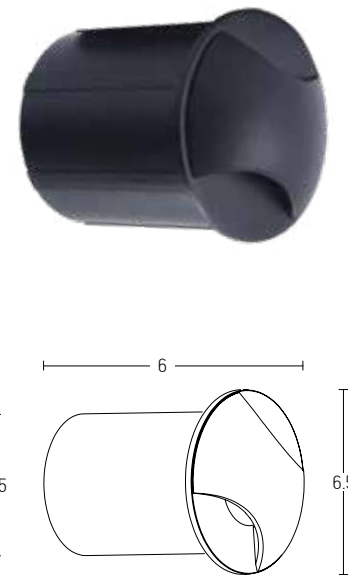

Power 3W
Input 220-240V, 50/60Hz
Color Temperature 3000K
Lumen 290Lm
Cri 90
IP 65
Dimensions Ø: 6.5cm H: 6cm
Material Aluminium - PC Diffuser
Depth Required 6cm
Recessed Mounting Box Included
Color Black Sandy / **Code E301**