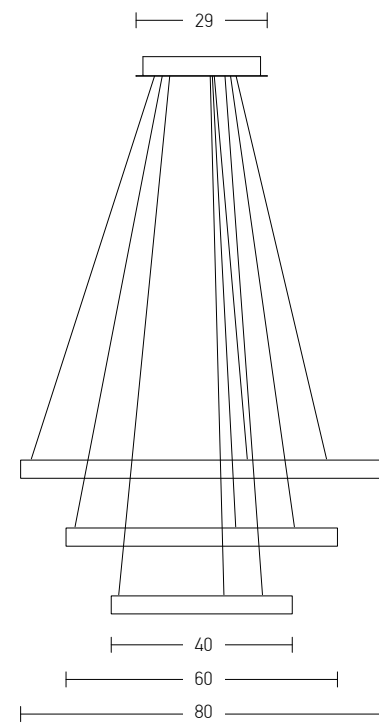

Power 112W
Input 220-240V, 50/60Hz
Color Temperature 3000K
Lumen 8960Lm
Cri 80
Dimensions $\varnothing$: 40cm / $\varnothing$: 60cm / $\varnothing$: 80cm H: 4cm
Base $\varnothing$: 29cm H: 4.5cm
Dimmable Triac ☐
Material Aluminium - Acrylic
Special Feature 200cm Cable Adjustable
Profile 4x2cm
Color Brushed Gold Matt / **Code 2009**