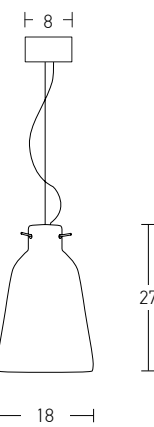

Bulb 1xE27
Power MAX 40W
Input 220-240V, 50/60Hz
Dimensions Ø: 18cm H: 27cm
Base Ø: 8cm H: 3.5cm
Material Clay
Special Feature 120cm Fabric Cable Adjustable
Color Natural / **Code 1663**
Color White Matt / **Code 22268**