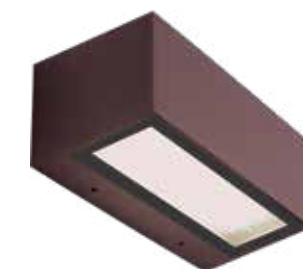

Power 2x13W
Input 220-240V, 50/60Hz
Color Temperature 3000K
Lumen 2080Lm
Cri 80
IP 65
Dimensions L: 10.6cm W: 22cm H: 9cm
Material Aluminium - Tempered Glass
Special Feature Up - Down Light
Color Dark Grey / **Code E261**
Dark Brown / **Code E262**