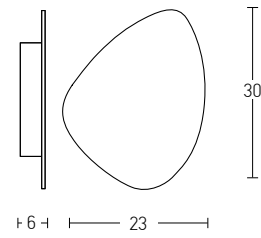

Model Finishing

White Marble
Sandy Black

White Marble
Sandy White

White Marble
Corten

Bulb 2xG9 Led
Power MAX 7W
Input 220-240V, 50/60Hz
Dimensions L: 6cm W: 23cm H: 30cm
Material Metal - Marble
Color White Marble / **Code 18153-S** 