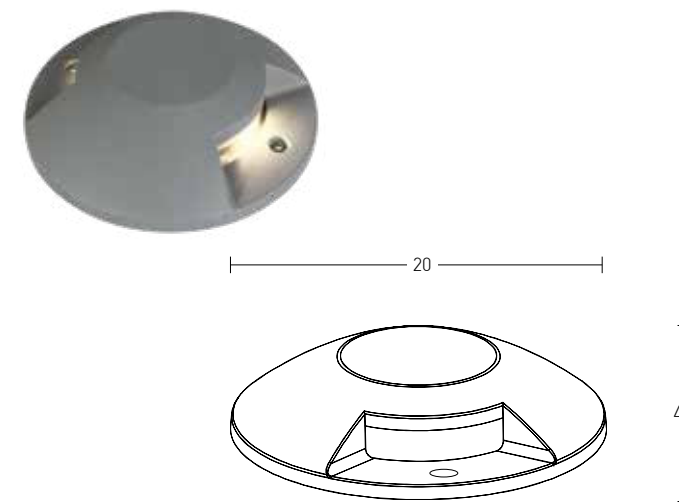

Power 2x6W
Input 220-240V, 50/60Hz
Color Temperature 3000K
Lumen 600Lm
Cri 80
IP 67
IK 10
Dimensions Ø: 20cm H: 4.2cm
Material Aluminium
Special Feature Surface Ground
Driver Included
Color Grey / **Code Z69058-B**