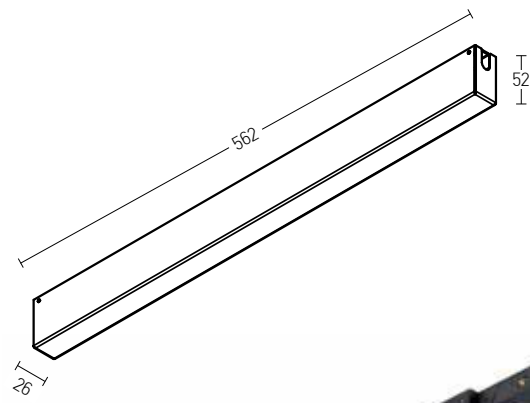

Ceiling Drivers