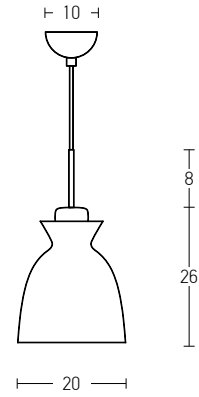

Bulb 1xE27
Power MAX 40W
Input 220-240V, 50/60Hz
Dimensions Ø: 20cm H: 26cm
Base Ø: 10cm H: 4.5cm
Material Metal - Aluminium - Wood
Special Feature 150cm Cable Adjustable
Color Green Matt / **Code 180065**