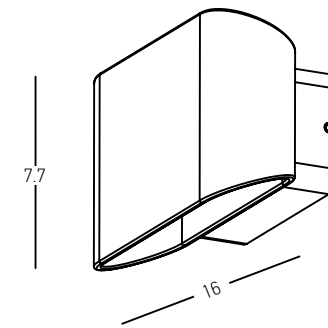

Power 15W
Input 220-240V, 50/60Hz
Color Temperature 3000K
Lumen 800Lm
Cri 80
IP 54
Dimensions L: 5cm W: 18cm H: 11cm
Beam Angle 30°
Material Aluminium - Tempered Glass - PC Diffuser
Special Feature Up - Down Light
12xSMD Led
Color Graphite / **Code E272**

Power 11W
Input 220-240V, 50/60Hz
Color Temperature 3000K
Lumen 900Lm
Cri 80
IP 54
Dimensions L: 10cm W: 16cm H: 7.7cm
Material Aluminium - PC Diffuser
Special Feature Up - Down Light
Color Graphite / **Code E274**

Bulb 1xE27
Power MAX 20W
Input 220-240V, 50/60Hz
IP 54
Dimensions L: 9cm W: 20cm H: 10cm
Material Aluminium - PC Diffuser
Color Dark Brown / **Code E275**