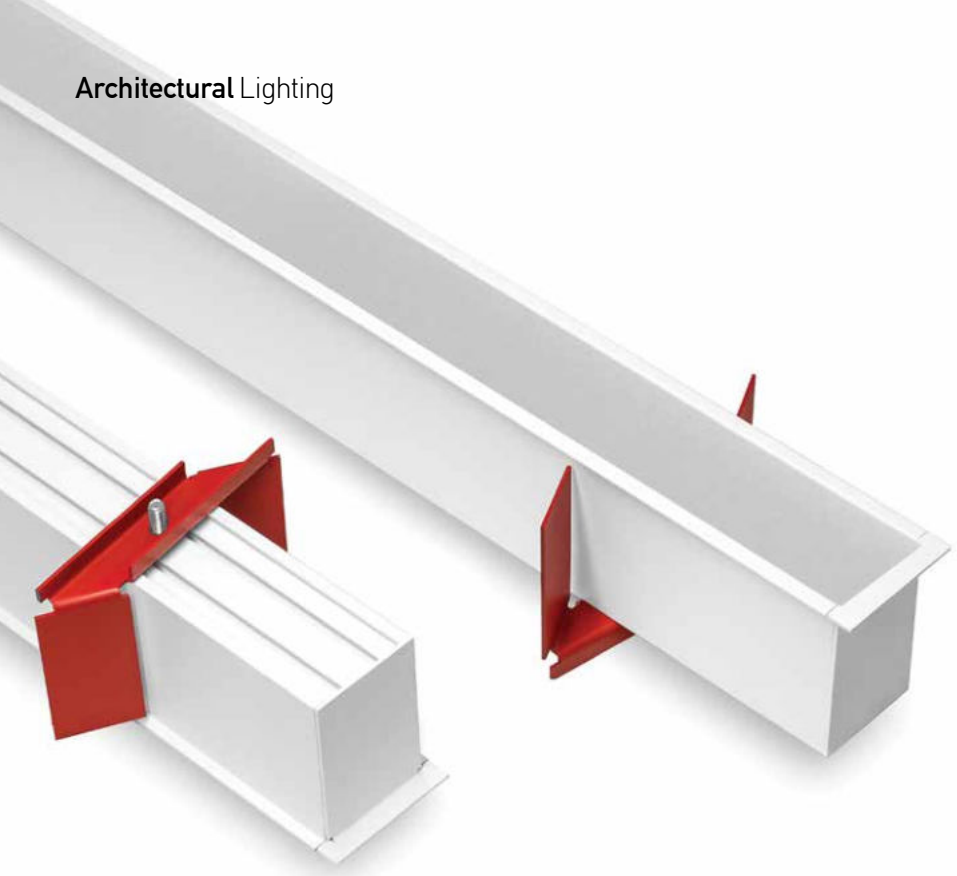

Fill in your code using the following items from the table.

Recessed Profile					
Code	Length	Driver	Kelvin	Set	Body Color
54	58 = 58cm	O = ON/OFF	3 = 3000K	E = HE	W = Sandy White
54	86 = 86cm	D = Dali	4 = 4000K	O = HO	B = Sandy Black
54	114 = 114cm				
54	142 = 142cm				
54	170 = 170cm				
54	198 = 198cm				
54	226 = 226cm				
54	254 = 254cm				
54	282 = 282cm				
54	310 = 310cm				
54	338 = 338cm				

Guide to Create your Code by Choosing : 54 - Length - Driver - Kelvin - Set - Body Color