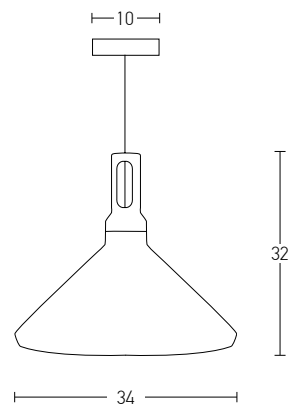

Bulb 1xE27
Power MAX 40W
Input 220-240V, 50/60Hz
Dimensions Ø: 34cm H: 32cm
Base Ø: 10cm H: 2cm
Material Metal - Aluminium - Wood
Special Feature 150cm Cable Adjustable
Color White Matt / **Code 1512-W**