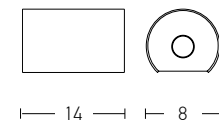

Bulb 1xE14
Power MAX 40W
Input 220-240V, 50/60Hz
Dimensions Ø: 8cm L: 14cm
Material Metal
Color Painted Bronze / **Code 22188**