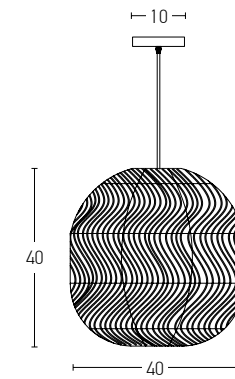

Bulb 1xE27
Power MAX 40W
Input 220-240V, 50/60Hz
Dimensions Ø: 40cm H: 40cm
Base Ø: 10cm H: 2cm
Material Metal - Rattan
Special Feature 200cm Cable Adjustable
Color Natural / **Code 20233**