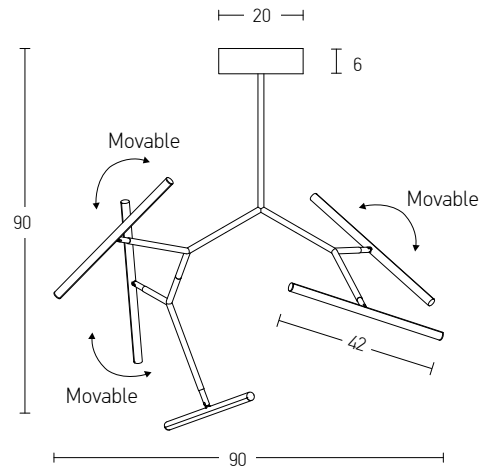

A

B

C

Our Suggestion

Become an artist and make your combination
 Use your imagination to create your masterpiece with our limitless options.

Power 49W
 Input 220-240V, 50/60Hz
 Color Temperature 3000K
 Lumen 3920Lm
 Cri 80
 Dimensions L: 90cm W: 50cm H: 90cm
 Base Ø: 20cm H: 6cm
 Dimmable Triac
 Material Aluminium - Silicon
 Special Feature Profile Ø: 2cm L: 42cm
 Movable Profile
 Color Sandy Black - Gold Matt / **Code 2070**
 Color Gold Matt / **Code 2071**