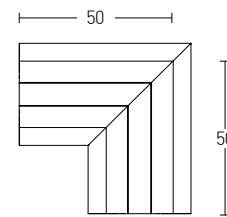

Straight Mechanic Connector
Material Aluminium
Code 2097-B

RECESSED Track : 1m / 2m / 3m

CORNER 90° (c1)
Vertical Plane

CORNER 90° (c2)
Horizontal Plane

Track Code	Size	Color
2084B-1	1m	Sandy Black
2084W-1	1m	Sandy White
2084B-2	2m	Sandy Black
2084W-2	2m	Sandy White
2084B-3	3m	Sandy Black
2084W-3	3m	Sandy White