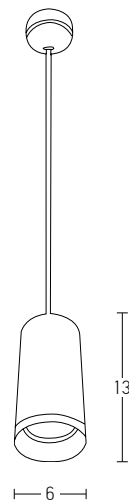

Bulb 1xGU10
Power MAX 40W
Dimensions Ø: 6cm H: 13cm
Base Ø: 6cm H: 3cm
Material Aluminium
Special Feature 200cm Cable Adjustable
Color Black Matt / **Code S063**

Power 9W
Input 220-240V, 50/60Hz
Color Temperature 3000K
Lumen 720Lm
Cri 90
Dimensions Ø: 6cm H: 13cm
Base Ø: 6cm H: 3cm
Beam Angle 15° / 24° / 40°
Material Aluminium
Special Feature 200cm Cable Adjustable
Included LED Driver

Color Black Matt / **Code S063-15**
Color Black Matt / **Code S063-24**
Color Black Matt / **Code S063-40**