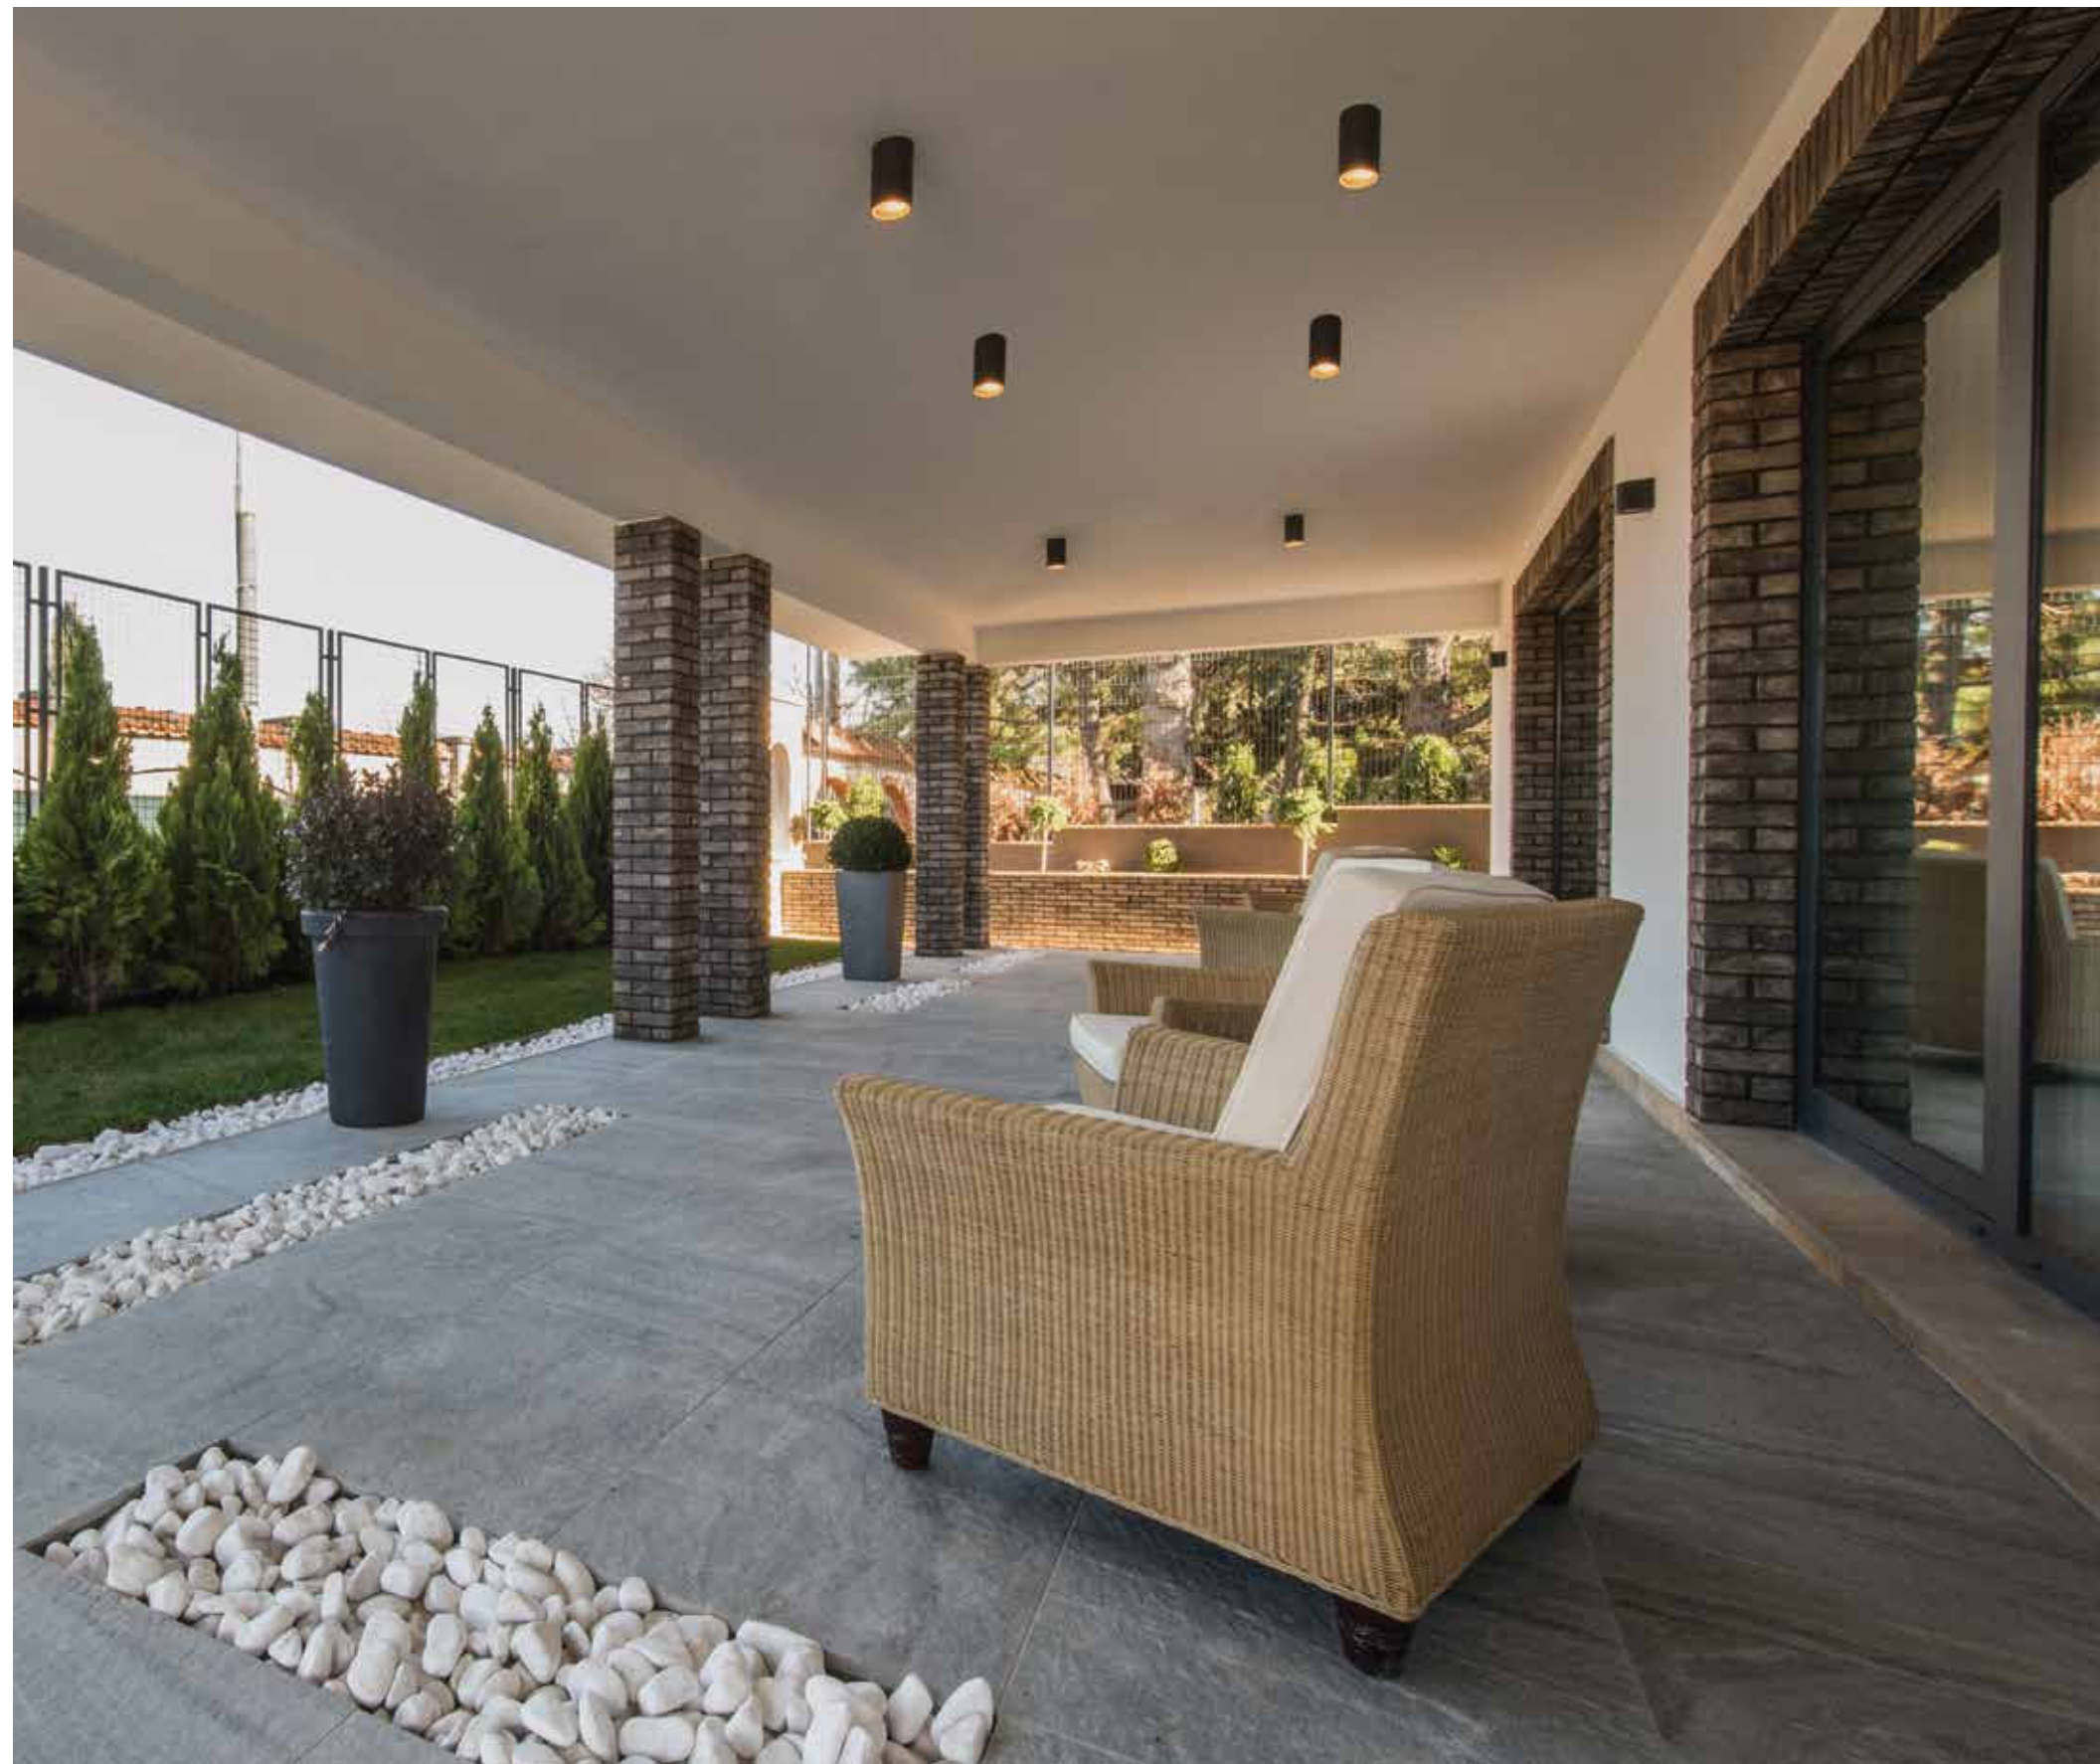

Bulb 1xGU10
Power MAX 7W
Input 220-240V, 50/60Hz
IP 54
Dimensions Ø: 6cm H: 10.5cm
Material Aluminium - Glass Diffuser
Color Sandy Black / **Code E219**
Color Sandy White / **Code E220**

Power 7W
Input 220-240V, 50/60Hz
Color Temperature 3000K
Lumen 560Lm
Cri 90
IP 54
Dimensions Ø: 6.3cm H: 7.5cm
Beam Angle 20°
Non Dimmable ☒
Material Aluminium - Glass
Special Feature Included LED Driver
Color Sandy Black / **Code S112**
Color Sandy White / **Code S113**