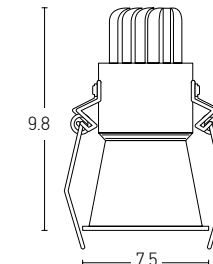

Power 6W
Input 220-240V, 50/60Hz
Color Temperature 3000K
Lumen 480Lm
Cri 90
Dimensions Ø: 5.5cm H: 9.1cm
Cutting Hole Ø: 5.2cm
Beam Angle 24°
Non Dimmable ☒
Material Aluminium
Depth Required JT : 9.5cm
Driver Included (160mA)
Color Black Matt / **Code S074**

Power 10W
Input 220-240V, 50/60Hz
Color Temperature 3000K
Lumen 800Lm
Cri 90
Dimensions Ø: 7.5cm H: 9.8cm
Cutting Hole Ø: 7.2cm
Beam Angle 31°
Non Dimmable ☒
Material Aluminium
Depth Required JT : 10.5cm
Driver Included (250mA)
Color Black Matt / **Code S076**