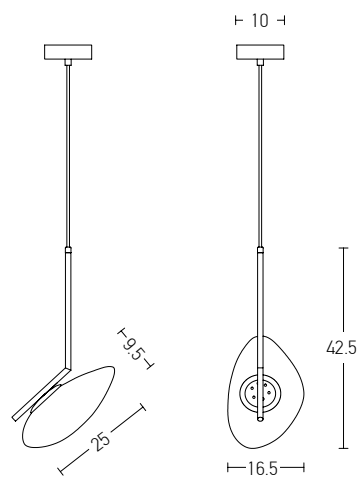

Power 5W
Input 220-240V, 50/60Hz
Color Temperature 3000K
Lumen 400Lm
Cri 80
Dimensions L: 16.5cm W: 25cm H: 42.5
Base Ø: 10cm H: 2.5
Non Dimmable ☒
Material Metal - Aluminium - Opal Glass
Special Feature 180cm Cable Adjustable
Color Black Matt / **Code 20254**
Color Gold Matt / **Code 20255**

Suggested Trimless Canopy **Code 20144**