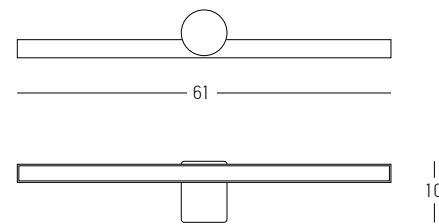

Power 10W
Input 220-240V, 50/60Hz
Color Temperature 3000K
Lumen 1538Lm
Cri 81
Dimensions L: 61cm W: 10cm H: 7.5cm
Base Ø: 7.5cm L: 10cm
Non Dimmable ☒
Material Aluminum - Acrylic
Special Feature IP54
Profile 2.5 x 2.2cm
Color Sandy Black / **Code 22124**

Power 17W
Input 220-240V, 50/60Hz
Color Temperature 3000K
Lumen 2600Lm
Cri 81
Dimensions L: 81cm W: 10cm H: 7.5cm
Base Ø: 7.5cm L: 10cm
Non Dimmable ☒
Material Aluminum - Acrylic
Special Feature IP54
Profile 2.5 x 2.2cm
Color Sandy Black / **Code 22125**

Power 21W
Input 220-240V, 50/60Hz
Color Temperature 3000K
Lumen 3000Lm
Cri 81
Dimensions L: 100cm W: 10cm H: 7.5cm
Base Ø: 7.5cm L: 10cm
Non Dimmable ☒
Material Aluminum - Acrylic
Special Feature IP54
Profile 2.5 x 2.2cm
Color Sandy Black / **Code 22126**