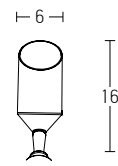

Bulb 1xGU10
Power MAX 5W
Input 220-240V, 50/60Hz
IP 65
Dimensions Ø: 6cm H: 16cm
Material ABS - PC Diffuser
Special Feature Movable
Spike Included
Color Black / Code E217