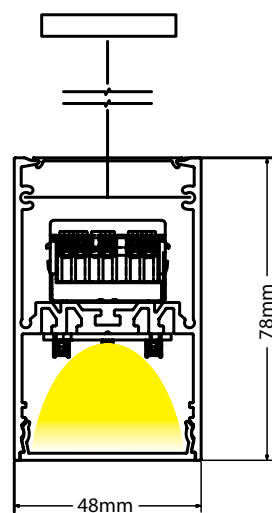

Guide to Create your Code by Choosing : 51 - Length - Driver - Kelvin - Set - Body Color

Fill in your code using the following items from the table.

Pendant Profile					
Code	Length	Driver	Kelvin	Set	Body Color
52	58 = 58cm	O = ON/OFF	3 = 3000K	E = HE	W = Sandy White
52	86 = 86cm	D = Dali	4 = 4000K	O = HO	B = Sandy Black
52	114 = 114cm				G = Sandy Grey
52	142 = 142cm				
52	170 = 170cm				
52	198 = 198cm				
52	226 = 226cm				
52	254 = 254cm				
52	282 = 282cm				
52	310 = 310cm				
52	338 = 338cm				