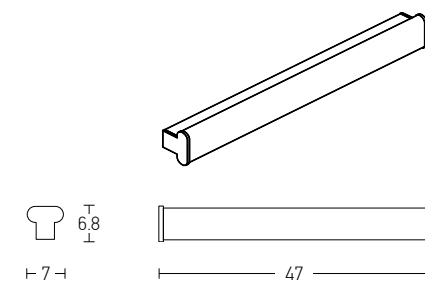

Power 13W
Input 220-240V, 50/60Hz
Color Temperature 3000K
Lumen 1040Lm
Cri 80
Dimensions L: 6.8cm W: 47cm H: 7cm
Non Dimmable ☒
Material Aluminium - Acrylic
Special Feature IP 44
Color Chrome / **Code 180042**