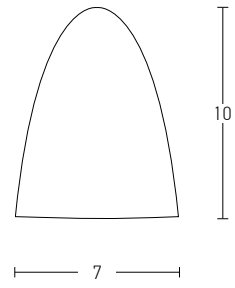

Indoor Led Lighting

Power 6x7W
Input 220-240V, 50/60Hz
Color Temperature 3200K
Lumen 4620Lm
Cri 80
Dimensions Ø: 7cm H: 10cm
Base Ø: 14cm H: 4.5cm
Non Dimmable ☒
Material Metal - Aluminium
Special Feature Average Height 150cm
Color Black Matt - Gold / **Code 18151**