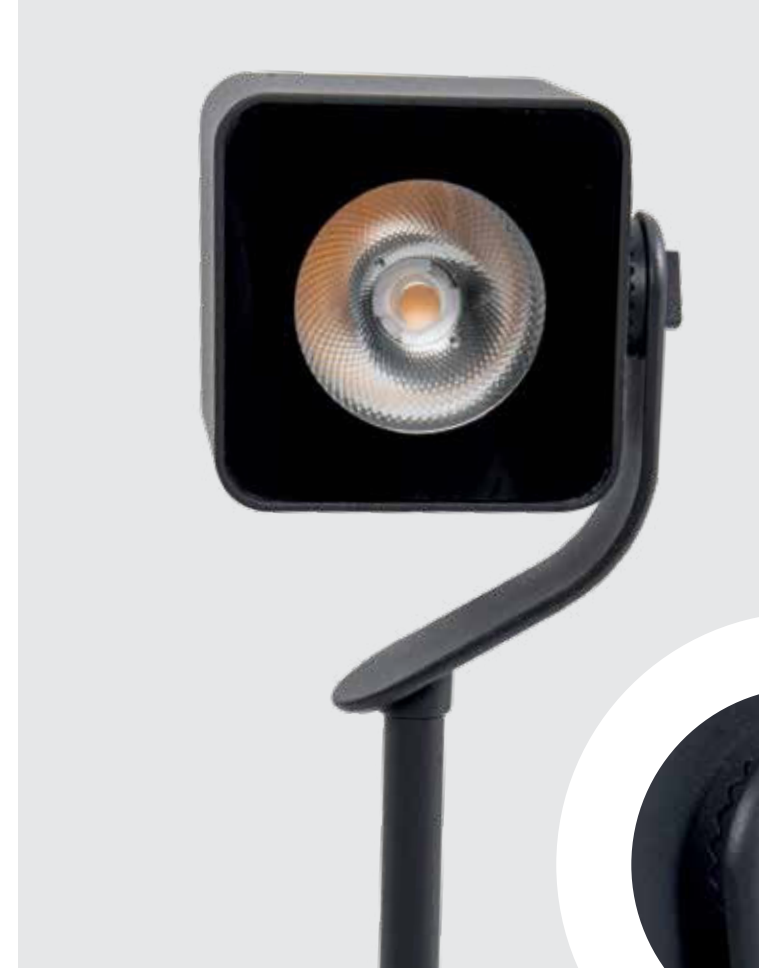

Power 12W
Input 220-240V, 50/60Hz
Color Temperature 3000K
Lumen 780Lm
Cri 80
IP 65
Dimensions L: 7cm W: 7cm H: 25cm
Base Ø: 6cm H: 0.5cm
Beam Angle 40°
Material Aluminum - Tempered Glass
Special Feature Spike & Base Included
Waterproof Connector Included

Color Graphite / **Code E286**

Bulb 1xGU10
Power MAX 20W
Input 220-240V, 50/60Hz
IP 65
Dimensions Ø: 7.5cm L: 13cm H: 25cm
Base Ø: 6cm H: 0.5cm
Material Aluminum - Tempered Glass
Special Feature Spike & Base Included
Waterproof Connector Included

Color Dark Brown / **Code E284**

Power 12W
Input 220-240V, 50/60Hz
Color Temperature 3000K
Lumen 780Lm
Cri 80
IP 65
Dimensions Ø: 7.5cm L: 13cm H: 25cm
Base Ø: 6cm H: 0.5cm
Beam Angle 40°
Material Aluminum - Tempered Glass
Special Feature Spike & Base Included
Waterproof Connector Included

Color Graphite / **Code E285**