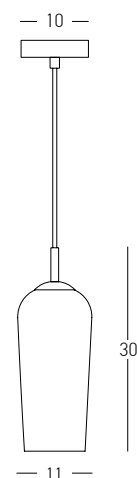

Bulb 1xE14
Power MAX 40W
Input 220-240V, 50/60Hz
Dimensions Ø: 20cm H: 21cm
Base Ø: 10cm H: 2.5cm
Glass Ø: 20cm H: 15cm
Material Metal - Glass
Special Feature 150cm Cable Adjustable
Color Champagne - Black Matt / **Code 22114**
Color Clear Glass - Painted Gold / **Code 22115**

Bulb 1xE14
Power MAX 40W
Input 220-240V, 50/60Hz
Dimensions Ø: 16cm H: 23cm
Base Ø: 10cm H: 2.5cm
Glass Ø: 16cm H: 17cm
Material Metal - Glass
Special Feature 150cm Cable Adjustable
Color Champagne - Black Matt / **Code 22116**
Color Clear Glass - Painted Gold / **Code 22117**

Bulb 1xE14
Power MAX 40W
Input 220-240V, 50/60Hz
Dimensions Ø: 11cm H: 30cm
Base Ø: 10cm H: 2.5cm
Glass Ø: 11cm H: 24cm
Material Metal - Glass
Special Feature 150cm Cable Adjustable
Color Champagne - Black Matt / **Code 22118**
Color Clear Glass - Painted Gold / **Code 22119**