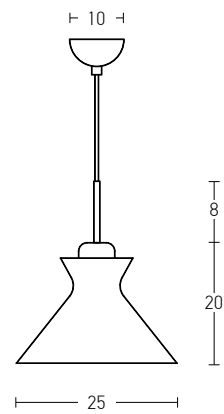

Bulb 1xE27
Power MAX 40W
Input 220-240V, 50/60Hz
Dimensions Ø: 25cm H: 20cm
Base Ø: 10cm H: 4.5cm
Material Metal - Aluminium - Wood
Special Feature 150cm Cable Adjustable
Color White Matt / **Code 180066**