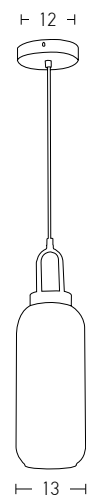

Bulb
Power
Input
Dimensions
Base
Material
Special Feature
Color

1xE27
MAX 40W
220-240V, 50/60Hz
Ø: 13cm H: 44cm
Ø: 12cm H: 2.5cm
Glass - Metal
150cm Cable Adjustable
Grey - Antique Brass / **Code 19176**