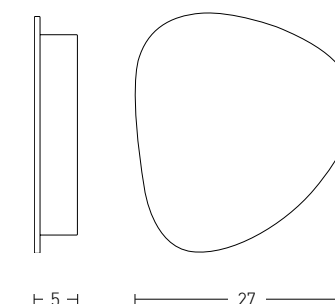

Bulb 2xG9 Led
Power MAX 7W
Input 220-240V, 50/60Hz
Dimensions L: 5cm W: 27cm
Material Metal - Acrylic

Color White Matt / Code 17024-W
Color Blue Matt / Code 17024-BL
Color Green Matt / Code 17024-G