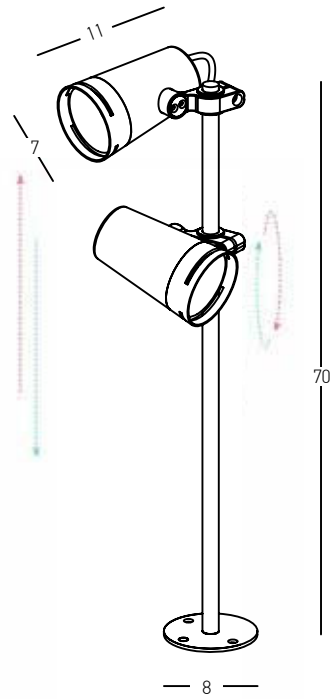

Power 12W
Input 220-240V, 50/60Hz
Color Temperature 3000K
Lumen 1160Lm
Cri 93
IP 54
Dimensions L: 11cm W: 11cm H: 70cm
Base Ø: 8cm H: 0.5cm
Beam Angle 40°
Spots Ø: 5-7cm L: 11cm
Material Aluminum - Tempered Glass
Special Feature Movable - Rotational
Base Included

Color Dark Brown / Code E299