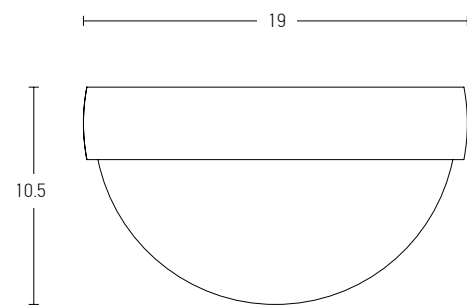

Power 8W
Input 220-240V, 50/60Hz
Color Temperature 3000K
Lumen 560Lm
Cri 80
Dimensions Ø: 19cm H: 10.5cm
Non Dimmable ☒
Material Metal - Acrylic
Color White Matt / **Code 20175**
Color Grey / **Code 20176**