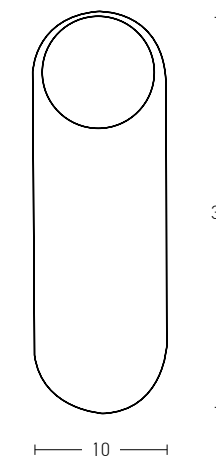

Bulb 1xG9 Led
Power MAX 9W
Input 220-240V, 50/60Hz
Dimensions L: 12cm W: 10cm H: 30cm
Base Ø: 8cm H: 2cm
Material Metal - Opal Glass
Special Feature Opal Glass Ø: 8cm
Color Gold Matt / **Code H64** ☒
Color Black Matt / **Code H64-B** ☒