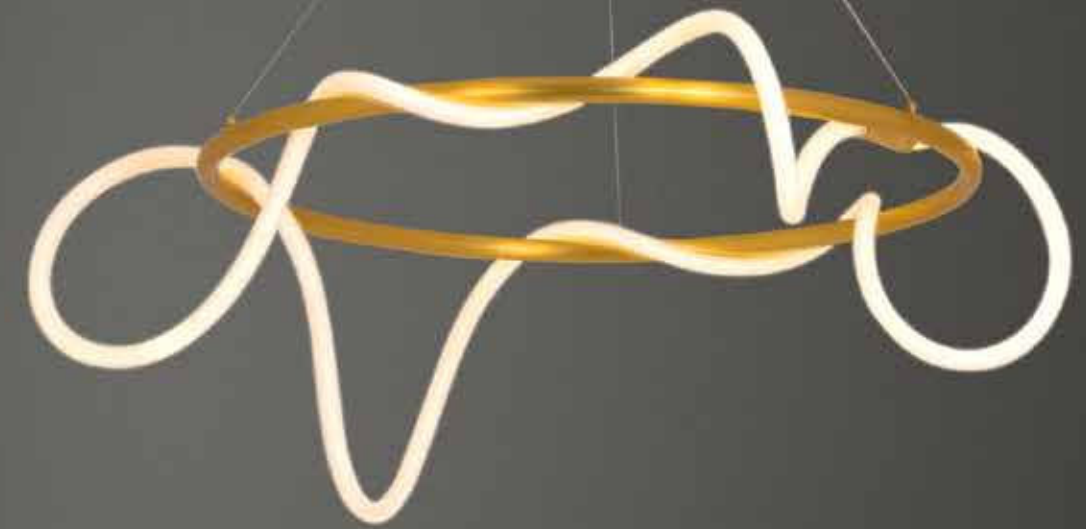

Power 60W
Input 220-240V, 50/60Hz
Color Temperature 3000K
Lumen 3600Lm
Cri 80
Dimensions L: 120cm H: 40cm
Base Ø: 17cm H: 5cm
Non Dimmable ☒
Material Metal - Silicon
Special Feature 360° Lighting Tube Ø: 2.4cm
220cm Cable Adjustable
Color Gold Matt / **Code 19254**

Power 60W
Input 220-240V, 50/60Hz
Color Temperature 3000K
Lumen 3600Lm
Cri 80
Dimensions Ø: 80cm H: 35cm
Base Ø: 17cm H: 5cm
Non Dimmable ☒
Material Metal - Silicon
Special Feature 360° Lighting Tube Ø: 2.4cm
190cm Cable Adjustable
Color Gold Matt / **Code 19261**