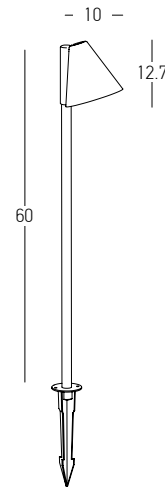

Bulb 1xGU10
Power MAX 20W
Input 220-240V, 50/60Hz
IP 65
Dimensions L: 10cm W: 10cm H: 60cm
Material Aluminum - Tempered Glass
Special Feature Spike Included
Recommended Base E282-SP / Not Included
Color Graphite / **Code E281**