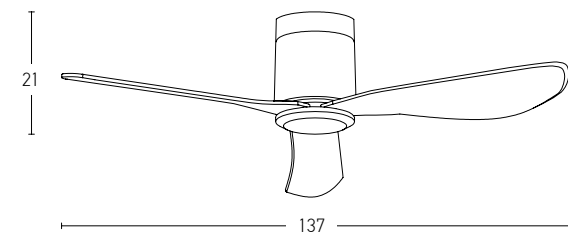

MOTOR DC ADVANTAGES

<p>UP TO 70% LESS ELECTRICITY</p> <p>ENERGY SAVING</p>	 <p>LIGHT WEIGHT</p>	<p>3~5 SPEEDS</p> <p>3-5 SPEEDS</p>	 <p>LONG LIFE</p>
---	---	---	--

Indoor Ceiling Fans

Led Light Source 22W
 Input 220-240V, 50/60Hz
 Color Temperature 3000K, 4000K, 6000K
 Lumen 2200Lm
 Cri 80
 dB 20
 Dimensions 52" Ø: 132cm H: 53cm
 Air Flow 163m³ min
 Night Mode Time Setting 1h / 4h / 8h
 Material Metal - Polycarbonate - Plywood (MDF)
 Special Feature 2 Down Rods 12.5-25cm
 Summer & Winter Function
 Motor Feature DC Motor 40W
 6 Speeds
 Color Double Face Brown - Brown Wood Blades
 Brown - Natural Wood Blades / **Code 22083**