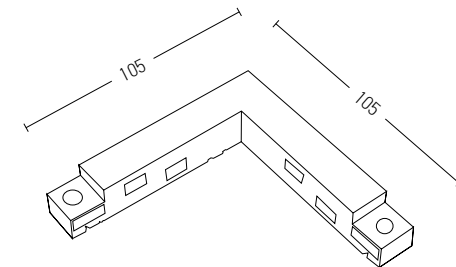

Corner Connector for 48V Magnetic Tracks
Code 20104 / Color Black
Code 20104-W / Color White