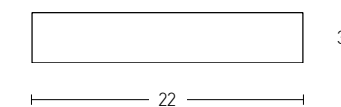

Power 30W
 Input 220-240V, 50/60Hz
 Color Temperature 3000K
 Lumen 2400Lm
 Cri 80
 IP 65
 Dimensions L: 7.5cm W: 50cm H: 6.5cm
 Material Aluminium - Tempered Glass
 Special Feature Up - Down Light
 Color Graphite / **Code E227**