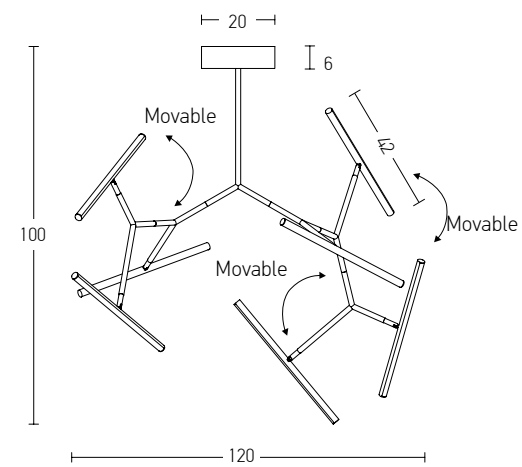

A

B

C

Our Suggestion

Become an artist and make your combination
 Use your imagination to create your masterpiece with our limitless options.

Power 49W
 Input 220-240V, 50/60Hz
 Color Temperature 3000K
 Lumen 3920Lm
 Cri 80
 Dimensions L: 90cm W: 50cm H: 90cm
 Base Ø: 20cm H: 6cm
 Dimmable Triac
 Material Aluminium - Silicon
 Special Feature Profile Ø: 2cm L: 42cm
 Movable Profile
 Color Sandy Black - Gold Matt / **Code 2070**
 Color Gold Matt / **Code 2071**