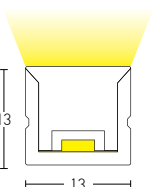

Code	IP	Kelvin	CRI	Watt	Lm/m
LS14	67	3000	90	9W/m	468
LS15	67	4000	90	9W/m	495

Lumen Efficiency 55Lm/W
SDCM 3
Ra 90
LEDs/m 112
Voltage DC24V
Unit cut 55.5mm
Life Span 20000H
Waterproof Rate IP67
Special Feature UV resistant
Chemical resistant