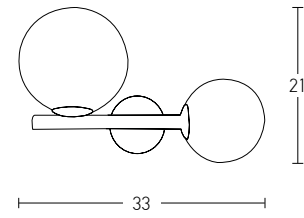

Bulb 1xE14 / 1xG9
Power MAX 15W / MAX 7W
Input 220-240V, 50/60Hz
Dimensions L: 17.5cm W: 33cm H: 21cm
Base Ø: 8cm H: 3cm
Material Metal - Opal Glass
Special Feature Opal Glass Ø: 15cm / Ø: 10cm
Color Gold Matt / **Code 1995**