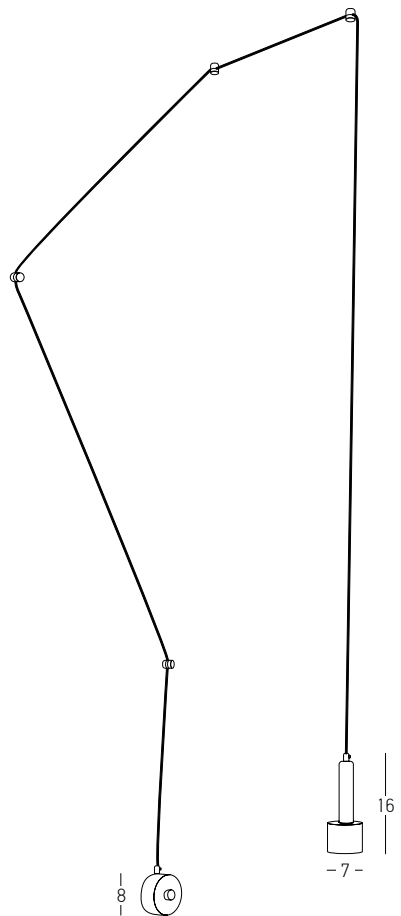

Power	7W
Input	220-240V, 50/60Hz
Color Temperature	3000K
Lumen	840Lm
Cri	80
Dimensions	Ø: 7cm H: 16cm
Base	Ø: 8cm L: 3.5cm
Non Dimmable	☒
Material	Metal - Aluminum
Special Feature	500cm Fabric Cable Adjustable 4 Hanging Accessories Included
Color	Sandy Black / Code 22176