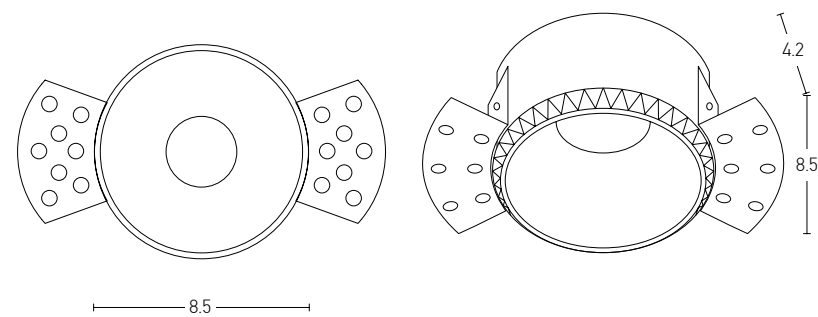

Down Light
Dimensions
Cutting Hole
Material
Depth Required
Color
Color

Ø: 8.5cm H: 4.2cm
Ø: 8.5cm
Aluminium - Plastic Reflector
10cm
Sandy White - Black Reflector / **Code S089**
Sandy White - White Reflector/ **Code S088**