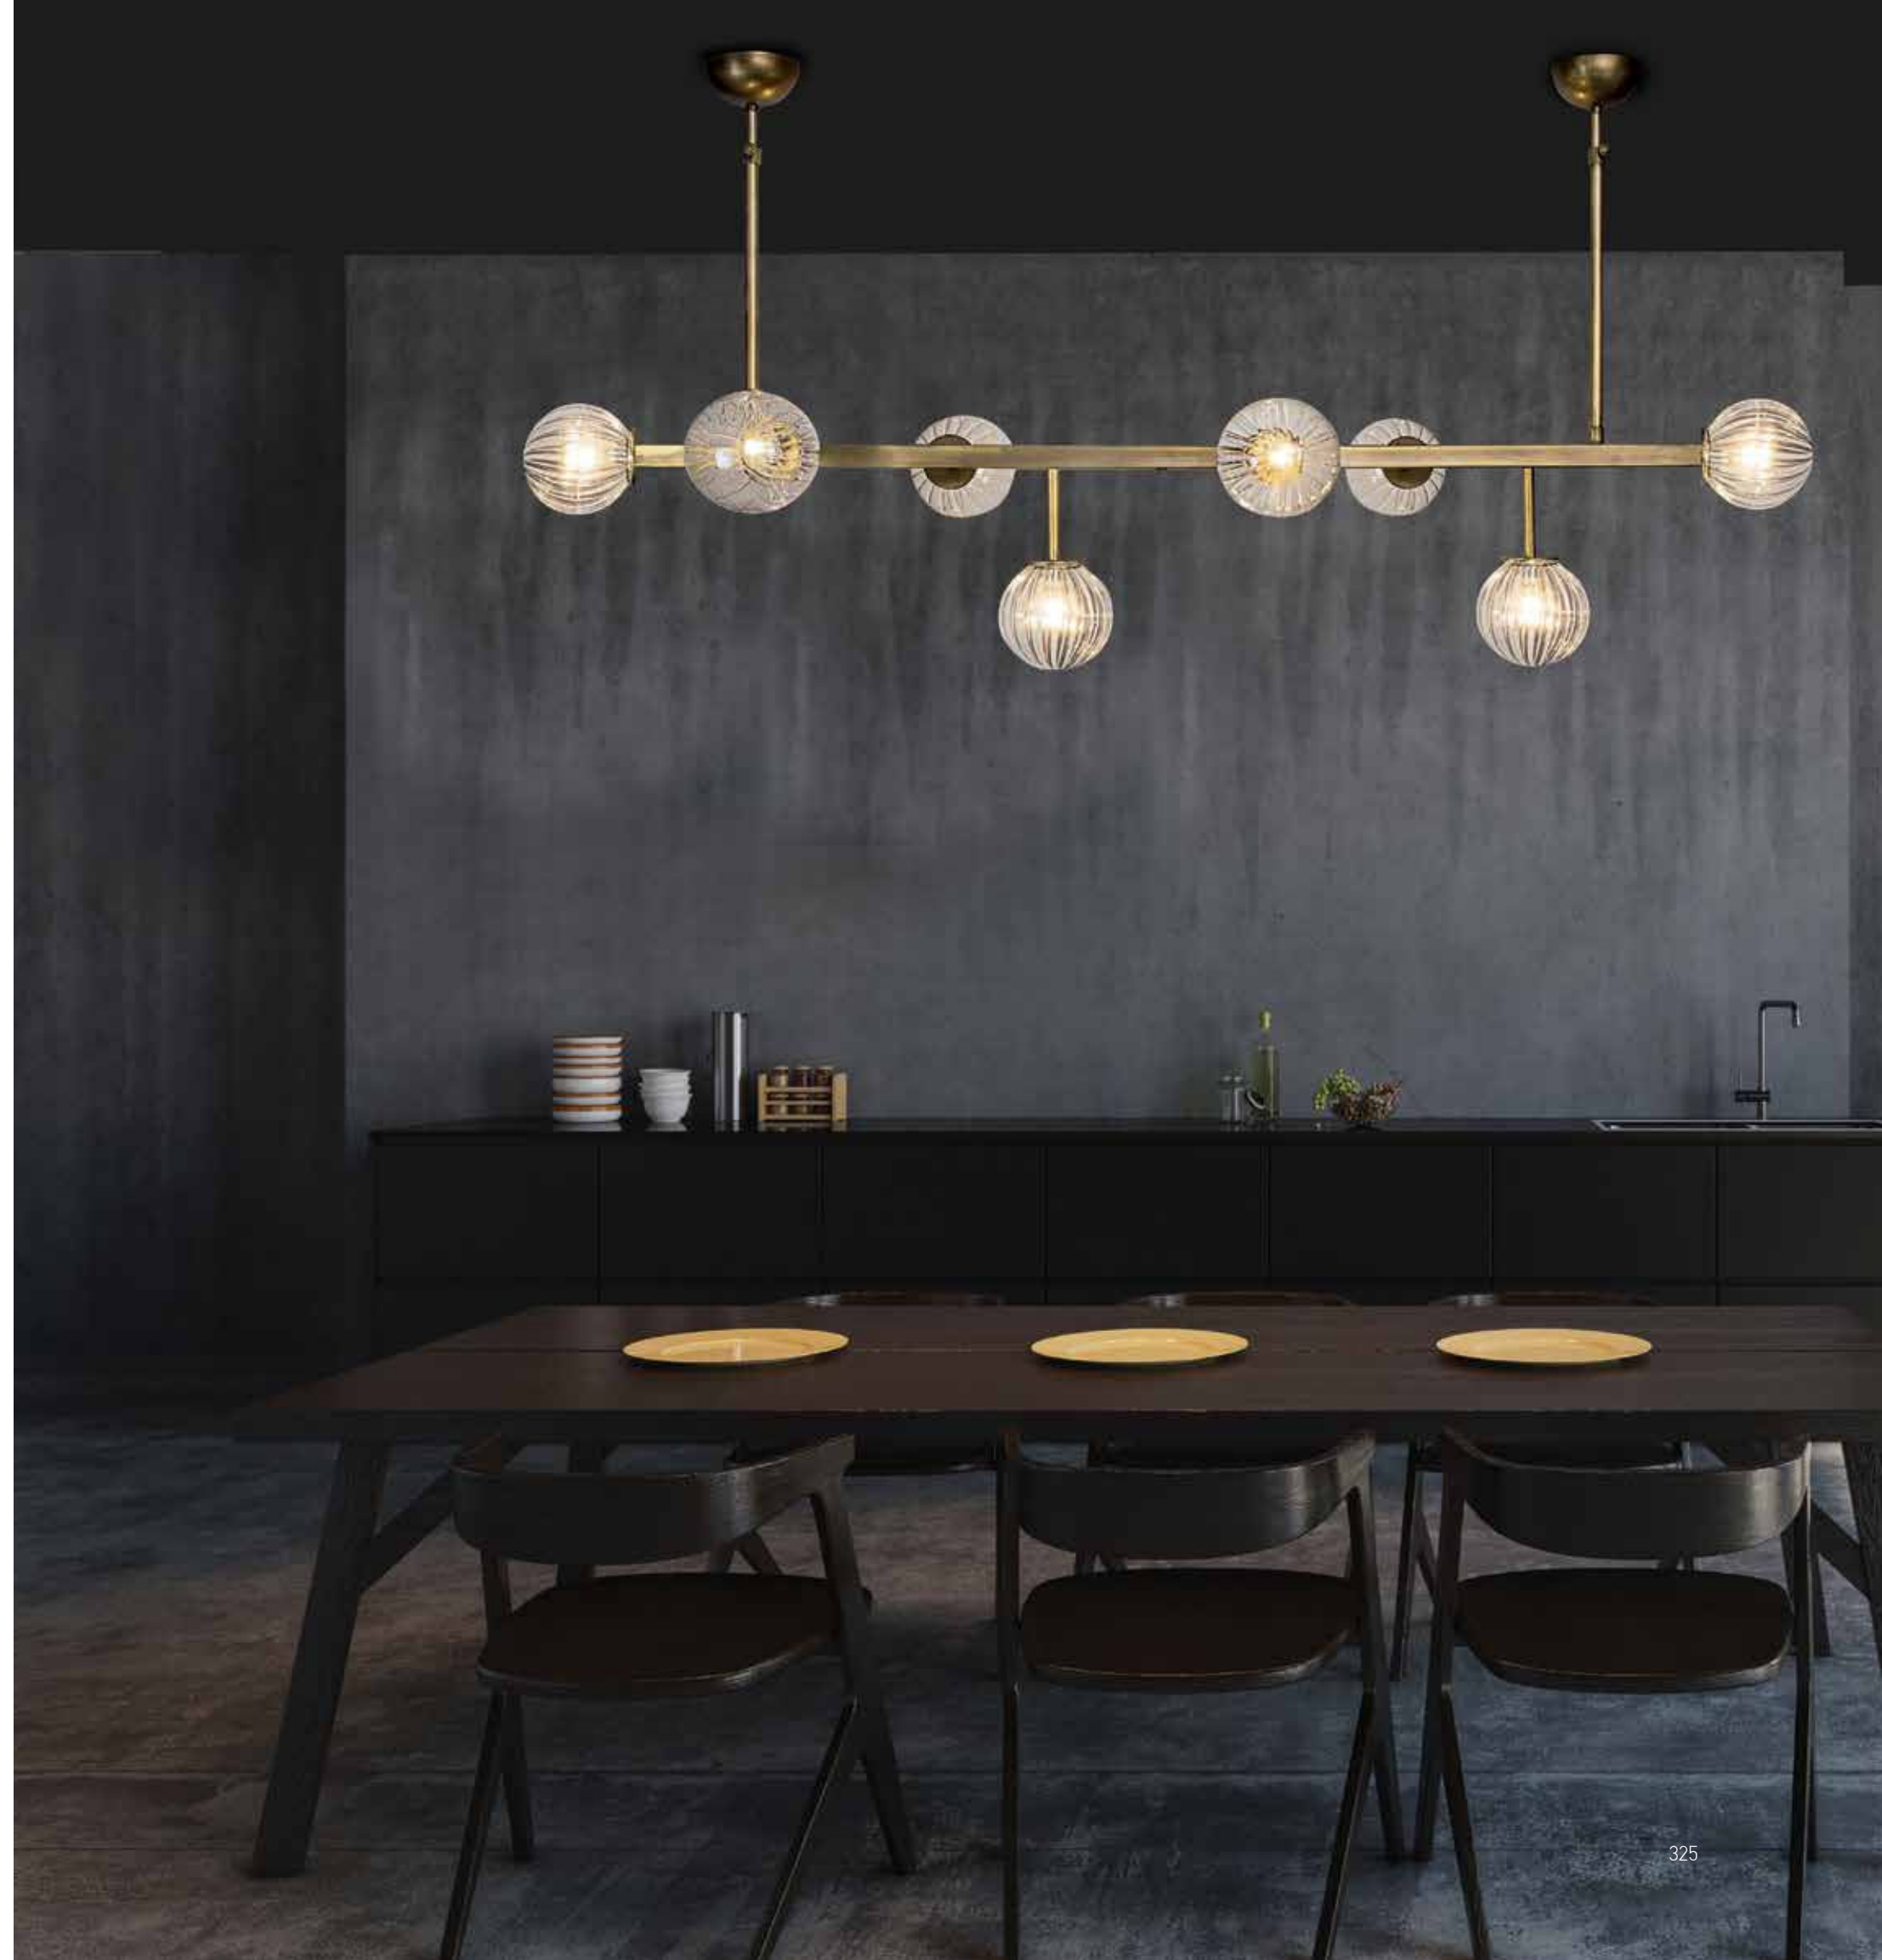

Bulb	8xG9 Led
Power	MAX 40W
Input	220-240V, 50/60Hz
Dimensions	L: 120cm H: 65-85cm
Base	Ø: 10cm
Material	Metal- Clear Glass
Special Feature	Clear Glass Ø: 12cm
Color	Bronze / Code 18132-BR