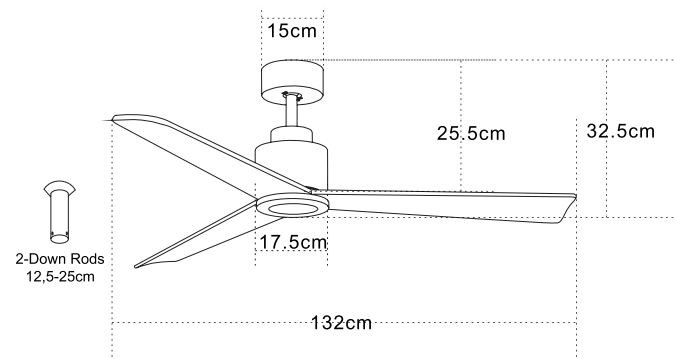

Model Finishing

Brown
Cherry Wood Blades

Black Matt
Cherry Wood Blades

Chrome Matt
Natural Wood Blades

Led Light Source Without Light
 Input 220-240V, 50/60Hz
 dB 23
 Dimensions 52" Ø: 132cm H: 32.5-45cm
 Air Flow 175.3m³ min
 Night Mode Time Setting 1h / 2h / 4h / 8h
 Material Metal - Wood
 Special Feature 2 Down Rods 12.5-25cm
 Summer Function
 Motor Feature AC Motor 57W
 3 Speeds
 Color Black Matt / Code 19136-B