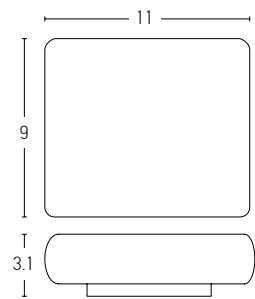

Power 2 x 3W
Input 220-240V, 50/60Hz
Color Temperature 3000K
Lumen 480Lm
Cri 80
IP 65
Dimensions L: 3.1cm W: 11cm H: 9cm
Material Aluminium - Tempered Glass
Special Feature Up - Down Light
Color Graphite / **Code E238**

Power 2 x 6W
Input 220-240V, 50/60Hz
Color Temperature 3000K
Lumen 960Lm
Cri 80
IP 65
Dimensions L: 3.1cm W: 17.5cm H: 9cm
Material Aluminium - Tempered Glass
Special Feature Up - Down Light
Color Graphite / **Code E239**

Power 2 x 10W
Input 220-240V, 50/60Hz
Color Temperature 3000K
Lumen 1600Lm
Cri 80
IP 65
Dimensions L: 3.1cm W: 30cm H: 9cm
Material Aluminium - Tempered Glass
Special Feature Up - Down Light
Color Graphite / **Code E240**