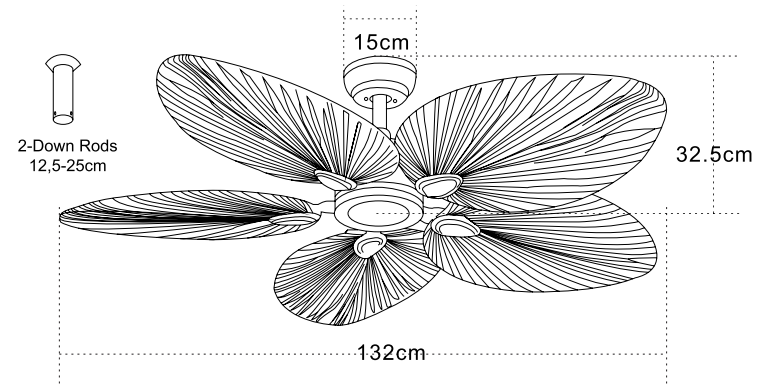

Led Light Source	Without Light
Input	220-240V, 50/60Hz
dB	20
Dimensions	52" Ø: 132cm H: 32.5-45cm
Air Flow	134.6m³ min
Night Mode	Time Setting 1h / 4h / 8h
Material	Metal - Palm Leaf
Special Feature	2 Down Rods 12.5-25cm Summer & Winter Function
Motor Feature	DC Motor 48W 5 Speeds
Color	Brown - Natural Palm Leaf Blades / Code 19139