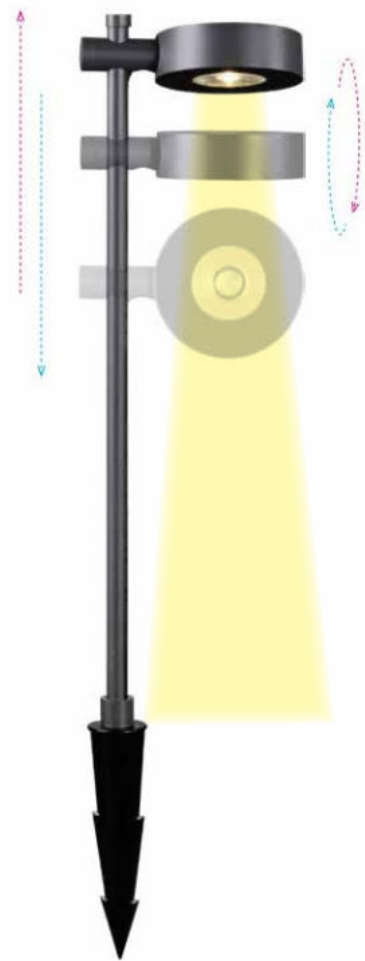

Color Graphite / **Code E293**

Power 5.5W
 Input 220-240V, 50/60Hz
 Color Temperature 3000K
 Lumen 522Lm
 Cri 97
 IP 65
 Dimensions L: 18cm W: 12cm H: 102cm
 Base Ø: 10.5cm H: 1cm
 Shade Dimensions Ø: 12cm H: 3.5cm
 Beam Angle 36°
 Material Aluminum - ABS
 Special Feature Movable - Rotational
 Spike & Base Included