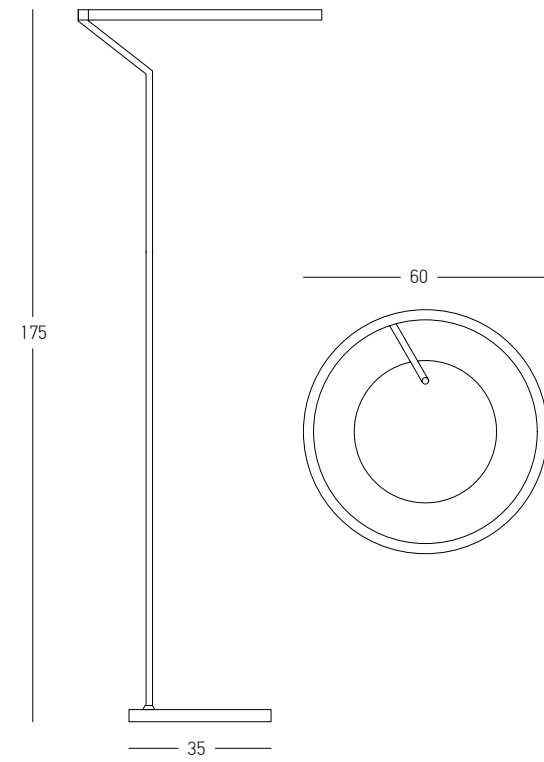

Power 30W
Input 220-240V, 50/60Hz
Color Temperature 3000K
Lumen 2392Lm
Cri 80
Dimensions Ø: 60cm H: 175cm
Base Ø: 35cm H: 3cm
Non Dimmable ☒
Material Metal - Aluminium - Acrylic
Special Feature Profile 2.2 x 2.2cm
Color Sandy Black / **Code 22038**