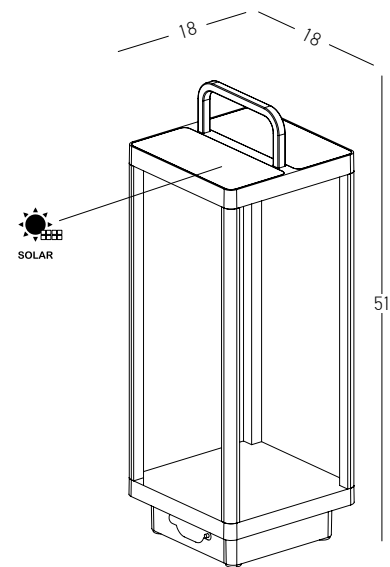

Power 2W
Input 220-240V, 50/60Hz
Color Temperature 3000K
Lumen 300Lm
Cri 80
IP 65
Dimensions L: 15.6cm W: 14.5cm H: 24cm
Material Aluminum - PC Diffuser
Special Feature Solar Panel
3 Different Ways of Lighting
Sense Distance 3 - 5m
Color Graphite / **Code E295**

Power 3W
Input 220-240V, 50/60Hz
Color Temperature 3000K
Lumen 390Lm
Cri 82
IP 54
Dimensions L: 18cm W: 18cm H: 51cm
Switch 1 Switch On/Off
Material Aluminum - Tempered Glass
Special Feature Solar Panel
Portable Lamp
USB Cable Included
Color Graphite / **Code E302**