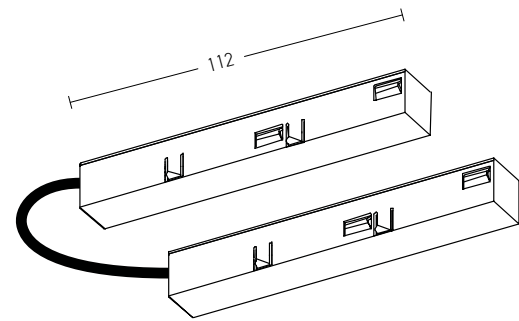

Flex Connector with Cable for 48V Magnetic Tracks
Code 20105 / Color Black
Code 20105-W / Color White