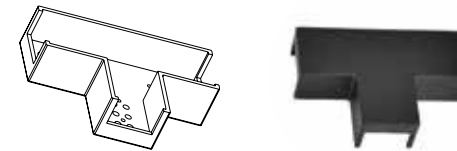

Corner Connector for 48V Soft Track
Dimensions L: 4.8cm W: 1.8cm H: 2.4cm
Material Plastic
Color Black / Code 20282

T Connector for 48V Soft Track
Dimensions L: 7.1cm W: 1.8cm H: 2.4cm
Material Plastic
Color Black / Code 20283