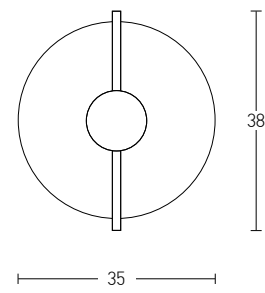

Indoor Led Wall Lighting

Power 13W
Input 220-240V, 50/60Hz
Color Temperature 3000K
Lumen 1300Lm
Cri 80
Dimensions Ø: 35cm H: 38cm L: 11.7cm
Non Dimmable ☒
Material Metal - Aluminium
Special Feature Optional Dimming PhaseCut
Color Sandy Black - White Matt / **Code 1910**