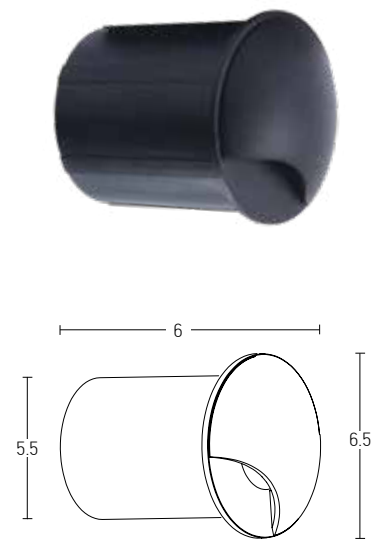

Outdoor Led Lighting | Step Lights Collection

Power 3W
Input 220-240V, 50/60Hz
Color Temperature 3000K
Lumen 230Lm
Cri 90
IP 65
Dimensions Ø: 6.5cm H: 6cm
Material Aluminium - PC Diffuser
Depth Required 6cm
Recessed Mounting Box Included
Color Sandy Black / **Code E300**