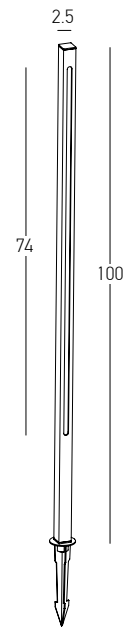

Power 15W
Input 220-240V, 50/60Hz
Color Temperature 3000K
Lumen 1550Lm
Cri 80
IP 65
Dimensions L: 2.5cm W: 2.5cm H: 100cm
Base Ø: 9.5cm H: 2cm
Material Aluminum - Opal PC Diffuser
Special Feature Spike & Base Included
Profile 2.5 x 2.5cm
Color Dark Brown / **Code E280**