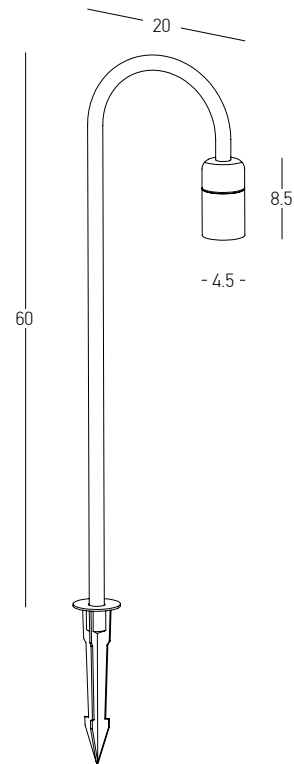

Power 6W
Input 220-240V, 50/60Hz
Color Temperature 3000K
Lumen 500Lm
Cri 80
IP 65
Dimensions L: 20cm W: 4.5cm H: 60cm
Beam Angle 40°
Material Aluminum - Tempered Glass
Special Feature Spike Included
Color Dark Brown / Code E279