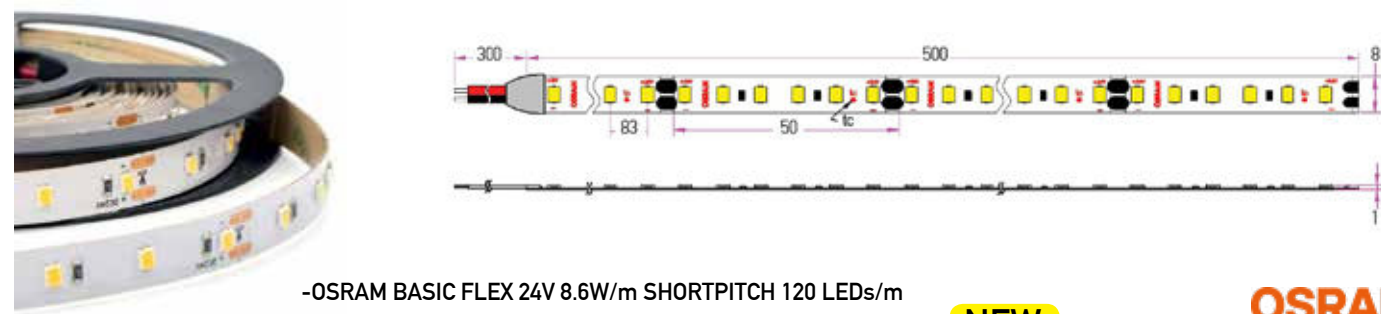

-OSRAM BASIC FLEX 24V 8.6W/m SHORTPITCH 120 LEDs/m

NEW **OSRAM**
Less Wattage Better Efficiency

Code	IP	Kelvin	CRI	Watt	Lm/m
4062172231459	20	2700	85	8.6W/m	980
4062172231473	20	3000	85	8.6W/m	1020
4062172231497	20	4000	85	8.6W/m	1050
4062172231893	65	2700	85	8.6W/m	910
4062172231916	65	3000	85	8.6W/m	950
4062172231930	65	4000	85	8.6W/m	975

Lumen Efficiency	110Lm/W	5 YEARS GUARANTEE
SDCM	3	
Ra	85	
LEDs/m	120	
Voltage	DC24V	
Width	IP20 8mm IP65 10.3mm	
Unit cut	50mm	
Life Span	30000H	
Waterproof Rate	IP20 + IP65	

Dimming Options

1. DALI Dimming : Dali Driver 24V + Switch DALI MCU . Suitable with Drivers to Page : 701
2. BLUETOOTH Dimming : Element Driver 24V+OT BLE (CASAMBI App) . Suitable with Drivers to Page : 700
3. PHASECUT Dimming : Suitable with PhaseCut Drivers to Page : 701
4. 1-10 Dimming : 1-10 Driver 24V . Suitable with 1-10V Drivers to Page : 701
5. PUSH BUTTON Dimming : Dali Driver 24V to Page : 701