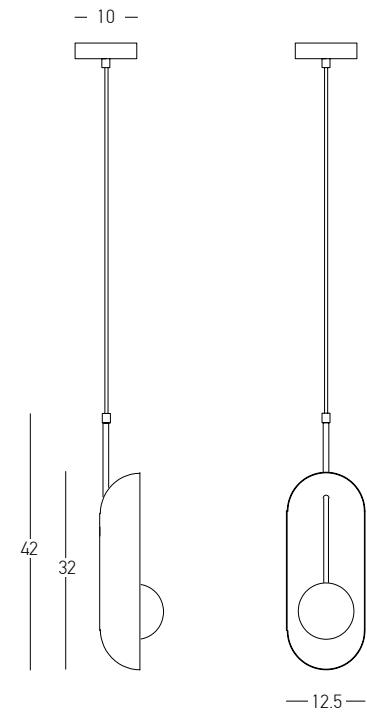

Bulb 1xG9
Power MAX 7W
Input 220-240V, 50/60Hz
Dimensions L: 12.5cm W: 10cm H: 42cm
Base Ø: 10cm H: 3cm
Material Metal - Opal Glass
Special Feature 200cm Cable Adjustable
Opal Glass Ø: 8cm
Color Painted Gold - Golden Leaf / **Code 22060**