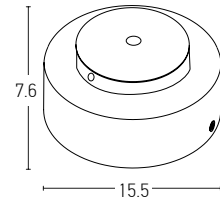

Design your own Lighting

Power 3W
Input 24V
Color Temperature 3000K
Lumen 285Lm
Cri 80
Dimensions Ø: 10cm H: 7.6cm
Dimmable Triac ☐
Material Aluminium - PC Diffuser
Special Feature Plug & Play With Jack System
Color Sandy Black / **Code 19152**
Sandy White / **Code 19151**

Ceiling / Wall Base for 24V Light System

Power 200W
Input 220-240V, 50/60Hz
Output 24V
Dimensions L: 25cm W: 12cm H: 7.6cm
Non Dimmable ☒
Material Aluminium
Driver Included
Special Feature Plug & Play With Jack System
Color Sandy Black / **Code 20139**

Ceiling / Wall Base for 24V Light System

Power 150W
Input 220-240V, 50/60Hz
Output 24V
Dimensions Ø: 15.5cm H: 7.6cm
Non Dimmable ☒
Material Aluminium
Driver Included
Special Feature Plug & Play With Jack System
Color Sandy Black / **Code 20140**

Ceiling / Wall Base for 24V Light System

Power 100W
Input 220-240V, 50/60Hz
Output 24V
Dimensions Ø: 15.5cm H: 7.6cm
Non Dimmable ☒
Material Aluminium
Driver Included
Special Feature Plug & Play With Jack System
Color Sandy Black / **Code 19154**
Sandy White / **Code 19153**

Ceiling / Wall Base for 24V Light System

Power 100W
Input 220-240V, 50/60Hz
Output 24V
Dimensions Ø: 15.5cm H: 7.6cm
Dimmable Triac ☐
Material Aluminium
Driver Included
Special Feature Plug & Play With Jack System
Remote Control Included

Color Sandy Black / **Code 19156**
Sandy White / **Code 19155**