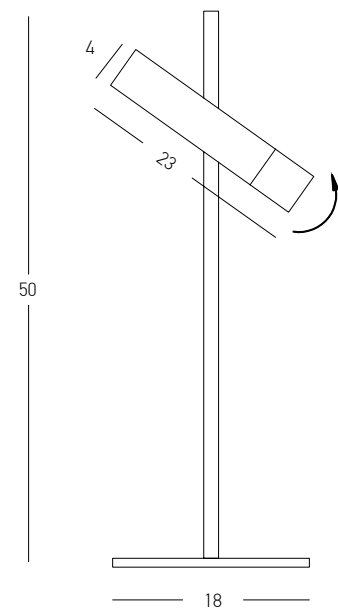

Power 4W
Input 220-240V, 50/60Hz
Color Temperature 3000K
Lumen 300Lm
Cri 80
Dimensions L: 23cm W: 18cm H: 50cm
Base Ø: 18cm H: 0.5cm
Spot Dimension Ø: 4cm L: 23cm
Non Dimmable ☒
Material Metal - Aluminum
Special Feature Movable Spot
Color Sandy Black - Gold / **Code 22030**