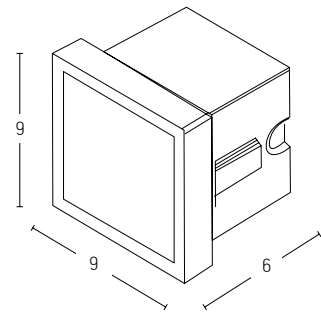

Power	4W
Input	220-240V, 50/60Hz
Color Temperature	3000K
Lumen	300Lm
Cri	80
IP	65
Dimensions	L: 9cm W: 9cm H: 4.1cm
Recessed Mounting Box	L: 7.3cm W: 7.3cm (Included)
Depth	∩∩: 6cm
Material	Aluminium - Tempered Glass
Color	Graphite / Code E248