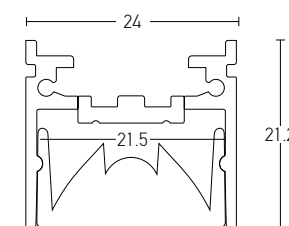

2m Profile + PMMA Lens Cover Degrees 30°, Aluminium

Profile Set
20325-30D 2m Aluminium Profile + 2m PMMA Lens Cover (Degrees 30°) + 4pcs Metal Clips