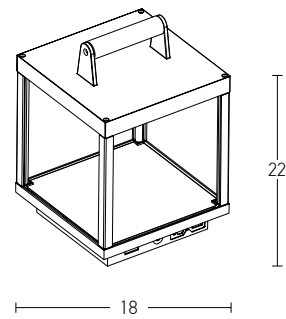

Color Black Matt / **Code E289**
Color White Matt / **Code E290**
Color Gold Matt / **Code E291**

Touch Dimming

Power	2W
Input	220-240V, 50/60Hz
Color Temperature	3000K
Lumen	70Lm
Cri	80
IP	54
Dimensions	Ø: 10.5cm H: 38cm
3 Steps Dimming	10%, 50%, 100%
Material	Aluminum - PC Difusser
Special Feature	Shade Ø: 11cm H: 11cm Portable Table Lamp USB Cable & Adaptor Included
Color	Sandy White / Code E193
Color	Sandy Black / Code E194