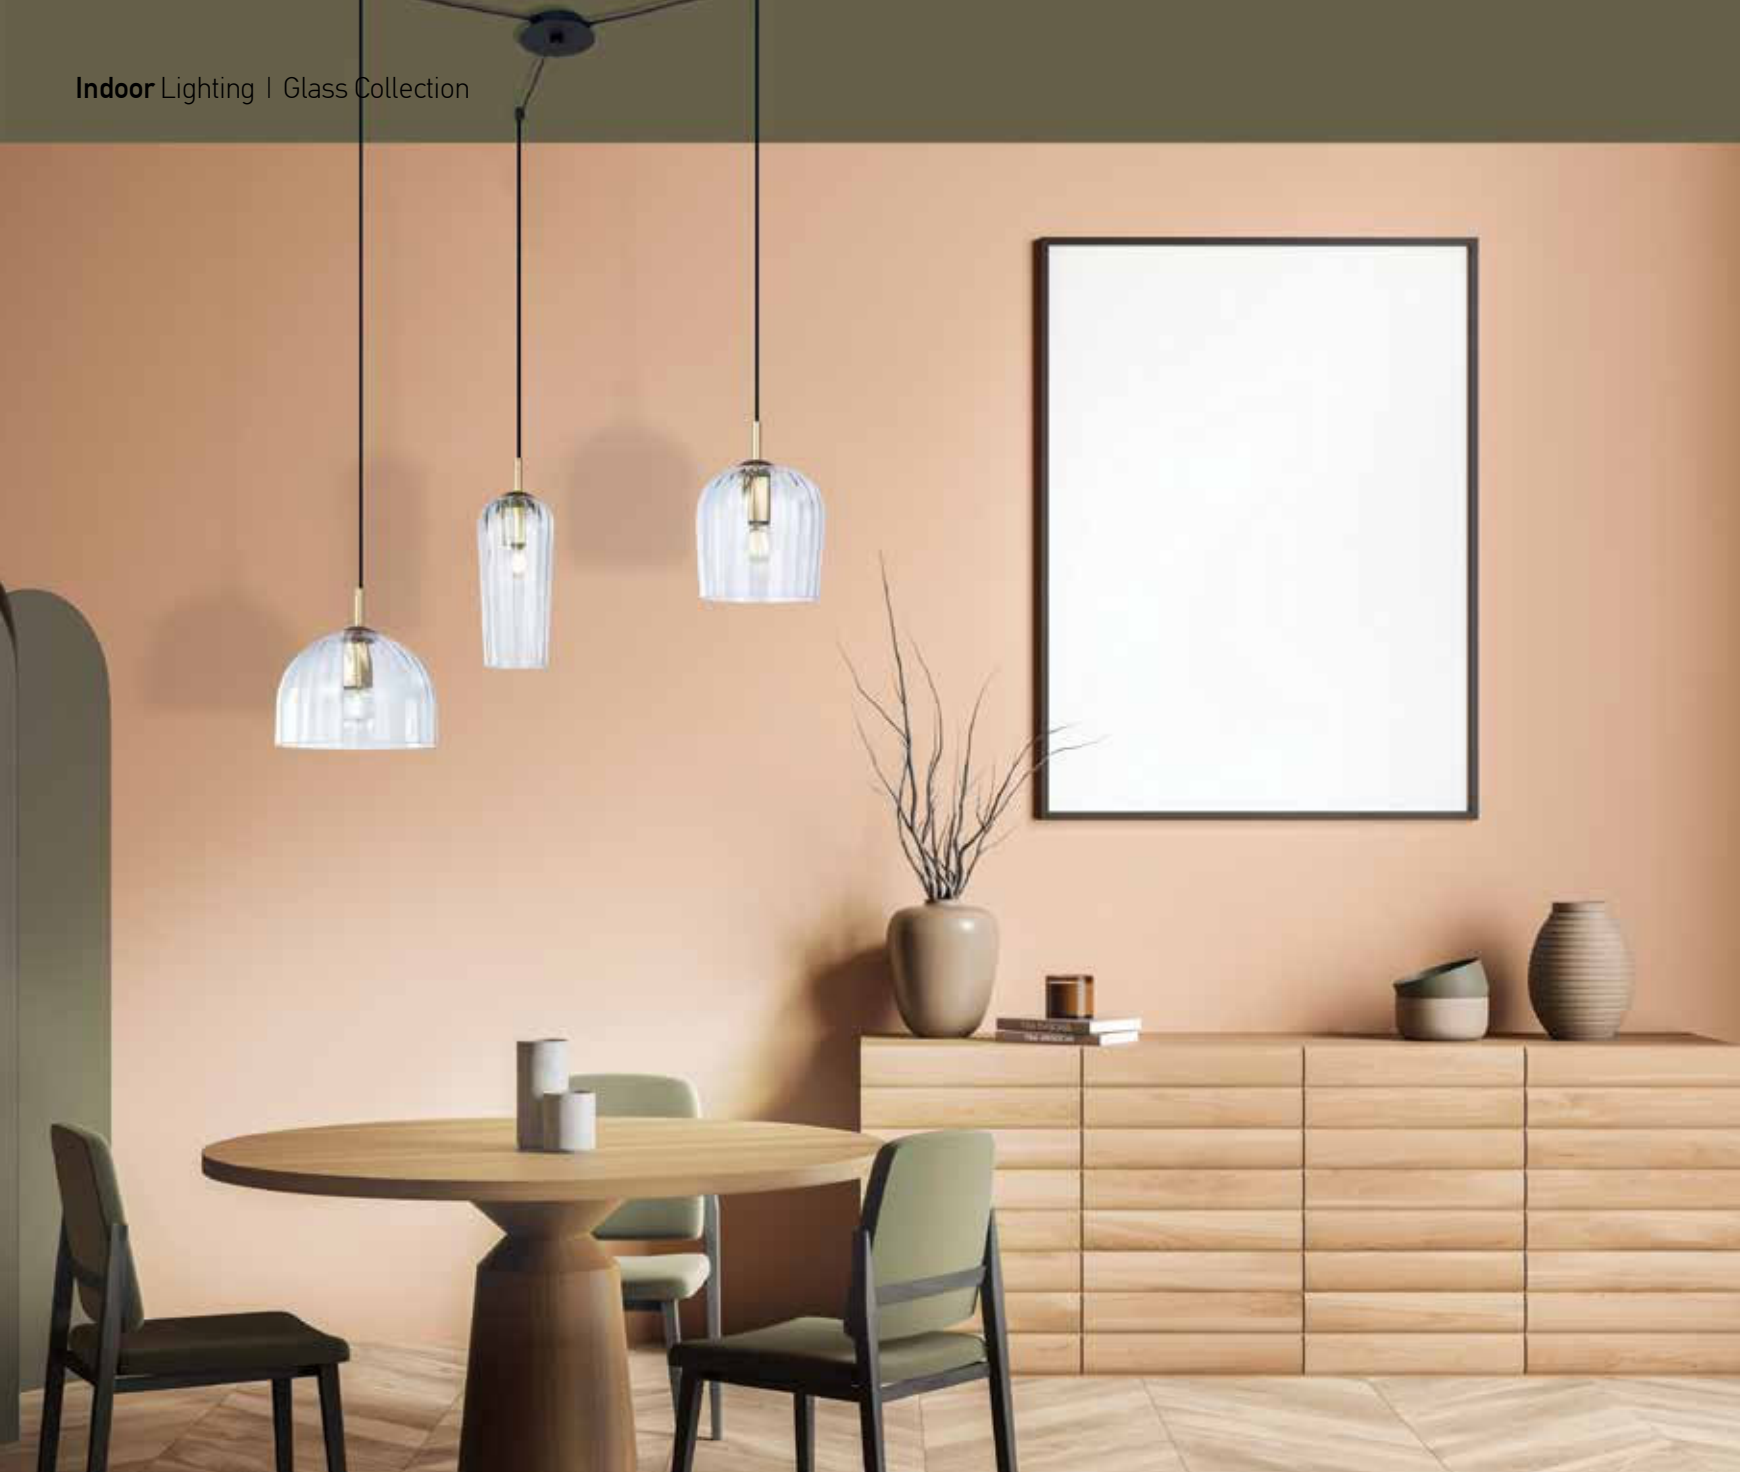

Bulb 3xE14
Power MAX 40W
Input 220-240V, 50/60Hz
Dimensions Ø: 80cm H: 130cm
Base Ø: 12cm H: 3cm
Glass Ø: 20cm H: 15cm
Ø: 16cm H: 17cm
Ø: 11cm H: 24cm
Material Metal - Glass
Special Feature 150cm Cable Adjustable
Color Champagne - Black Matt / **Code 22154**
Color Clear Glass - Painted Gold / **Code 22157**