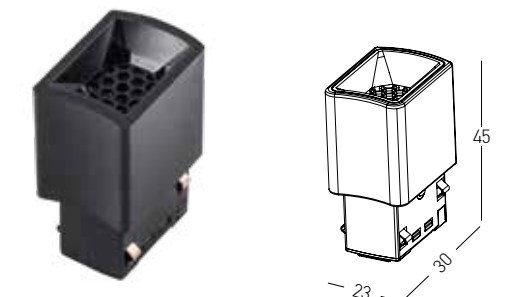

Power 8W
Input 48V
Color Temperature 3000K
Lumen 780Lm
Cri 80
Dimensions Curved: 1200mm Ø: 45mm L: 110mm
Beam Angle 36°
DALI Dimmable ☐
Material Aluminium - Acrylic
Color Sandy Black / **Code 22106**

Power 2W
Input 48V
Color Temperature 3000K
Lumen 170Lm
Cri 80
Dimensions Curved: 1200mm L: 30mm W: 23mm H: 45mm
Beam Angle 25°
Non Dimmable ☒
Material Acrylic
Color Sandy Black / **Code 22107**