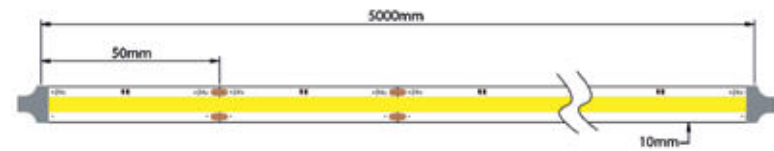

-LED STRIP COB 5W + 10W CRI 90

Code	IP	Kelvin	CRI	Watt	Lm/m
LS01	20	2700	90	5W/m	510
LS02	20	2700	90	10W/m	950
LS03	20	3000	90	10W/m	1000
LS04	20	4000	90	10W/m	1105

Lumen Efficiency 110Lm/W
SDCM 3
Ra 90
SMD Type COB
LEDs/m 480
Voltage DC24V
Width 10mm
Unit cut 50mm
Life Span 20000H
Waterproof Rate IP20

Dimming Options

1. DALI Dimming : Dali Driver 24V + Switch DALI MCU . Suitable with Drivers to Page : 701
2. BLUETOOTH Dimming : Element Driver 24V+OT BLE (CASAMBI App) . Suitable with Drivers to Page : 700
3. PHASECUT Dimming : Suitable with PhaseCut Drivers to Page : 701
4. 1-10 Dimming : 1-10 Driver 24V . Suitable with 1-10V Drivers to Page : 701
5. PUSH BUTTON Dimming : Dali Driver 24V to Page : 701