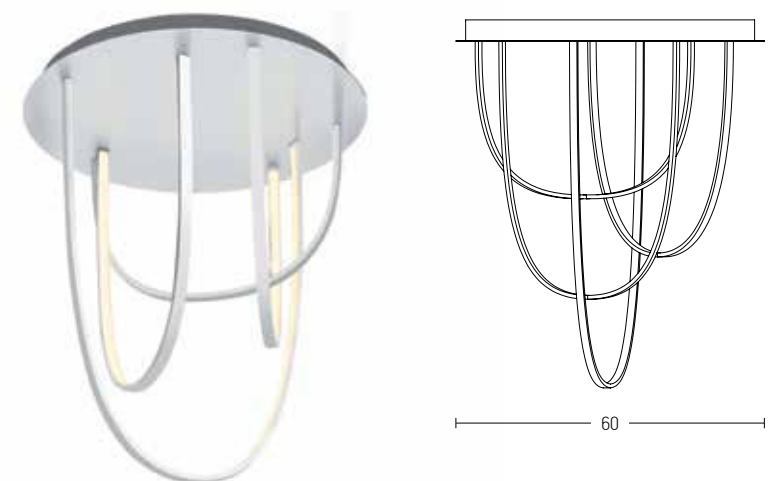

Power 80W
Input 220-240V, 50/60Hz
Color Temperature 3000K
Lumen 6400Lm
Cri 80
Dimensions Ø: 60cm H: 71cm
Dimmable Triac ☐
Material Metal - Aluminium - Acrylic
Color Sandy Black / **Code 1951**
Color Sandy White / **Code 1950**