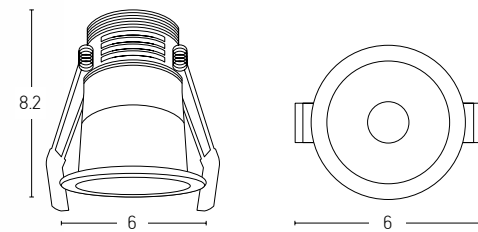

Power 4W
Input 220-240V, 50/60Hz
Color Temperature 3000K
Lumen 270Lm
Cri 90
Dimensions Ø: 4cm H: 5.8cm
Cutting Hole Ø: 3.3cm
Beam Angle 24°
Non Dimmable ☒
Material Aluminium
Depth Required JT : 6.5cm
Driver Included (700mA)
Color White Matt - Black Matt / **Code S092**