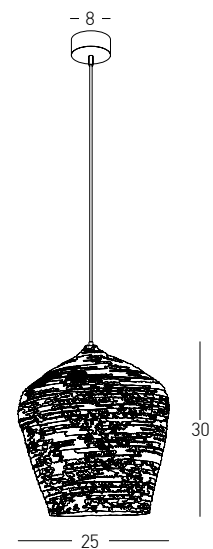

Bulb 1xE27 Led
Power MAX 20W
Input 220-240V, 50/60Hz
Dimensions Ø: 28cm H: 30cm
Base Ø: 8cm H: 3.5cm
Material Metal - Braided Wheat
Special Feature 200cm Black Fabric Cable Adjustable
Color Natural - Sandy Black / **Code 22163**