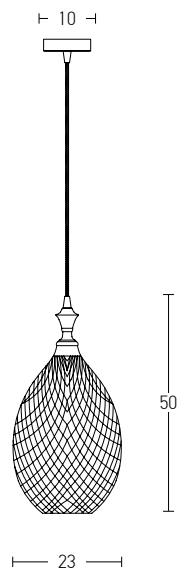

Bulb 1xE27
Power MAX 40W
Input 220-240V, 50/60Hz
Dimensions Ø: 23cm H: 50cm
Base Ø: 10cm H: 2cm
Material Metal - Glass
Special Feature 200cm Fabric Cable Adjustable
Color Chrome - Smoked Grey / **Code 1986**