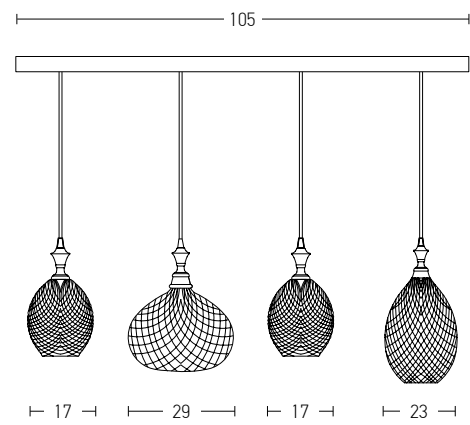

Bulb 4xE27
Power MAX 40W
Input 220-240V, 50/60Hz
Dimensions L: 105cm H: 170cm
Base L: 105cm W: 6.5cm H: 2.7cm
Material Metal - Glass
Special Feature 120cm Fabric Cable Adjustable
Color Black Matt - Smoked Grey / **Code 19240**