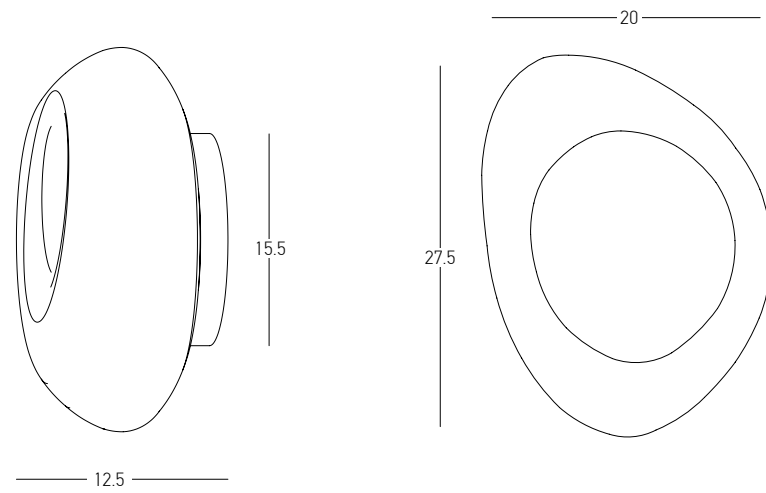

Bulb	1xE14 Led
Power	MAX 8W
Input	220-240V, 50/60Hz
Dimensions	L: 12.5cm W: 20cm H: 27.5cm
Base	Ø: 15.5cm L: 2.5cm
Material	Metal - Glass
Color	Sandy Black - Gold / Code 22047
Color	Sandy Black - Chrome / Code 22048