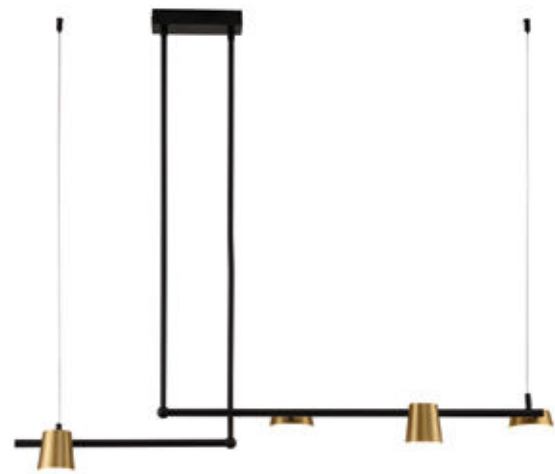

Indoor Led Lighting

Power 28W
Input 220-240V, 50/60Hz
Color Temperature 3000K
Lumen 2240Lm
Cri 80
Dimensions L: 110cm H: 102cm
Base L: 24cm W: 6cm H: 3.5cm
Non Dimmable ☒
Material Metal - Aluminium - Acrylic
Special Feature Spot Ø: 7.5cm H: 8cm
Spot Ø: 9.5cm H: 4cm
Color Sandy Black - Gold Matt / **Code 2035**