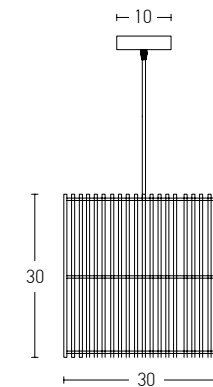

Bulb 1xE27
Power MAX 40W
Input 220-240V, 50/60Hz
Dimensions Ø: 30cm H: 30cm
Base Ø: 10cm H: 2cm
Material Metal - Rattan
Special Feature 200cm Cable Adjustable
Color Natural / **Code 20234**