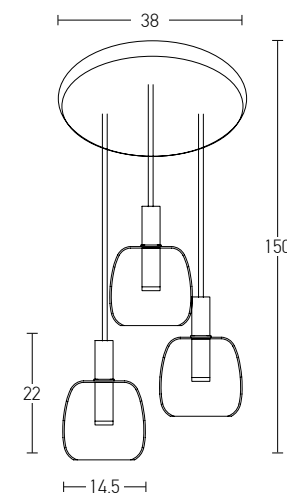

Power 3x5W
Input 220-240V, 50/60Hz
Color Temperature 3000K
Lumen 1350Lm
Cri 80
Dimensions Ø: 38cm H: 150cm
Base Ø: 38cm H: 2.5cm
Non Dimmable ☒
Material Aluminium - Glass - Acrylic
Special Feature 125cm Cable Adjustable
Color Black Matt - Smoked Grey / **Code 1971**