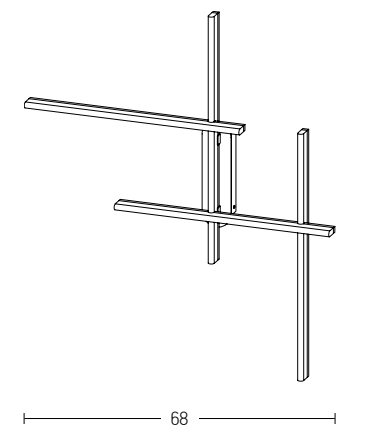

Model Finishing

Black - Golden Leaf

Black - Copper

Power 20W
 Input 220-240V, 50/60Hz
 Color Temperature 3000K
 Lumen 1600Lm
 Cri 80
 Dimensions L: 10cm W: 48cm H: 55cm
 Base W: 5.5cm H: 15.5cm
 Non Dimmable ☒
 Material Metal - Aluminium - Acrylic
 Special Feature Profile 1x3cm
 Color Black Matt / **Code 1945**