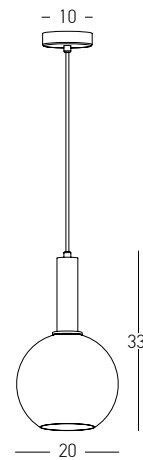

Bulb 1xE27
Power MAX 40W
Input 220-240V, 50/60Hz
Dimensions Ø: 20cm H: 33cm
Base Ø: 10cm H: 2.5cm
Glass Ø: 20cm H: 18cm
Material Metal - Opal Glass
Special Feature 150cm Fabric Cable Adjustable
Color Gold Matt / **Code 22071**