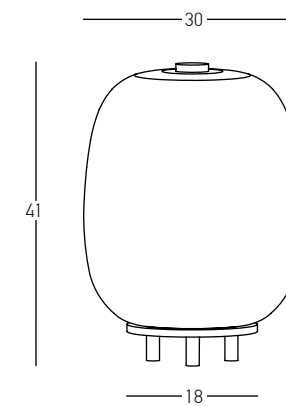

Bulb 1xG9 Led
Power MAX 7W
Input 220-240V, 50/60Hz
Dimensions Ø: 30cm H: 41cm
Glass Ø: 30cm H: 35cm
Opal Glass Ø: 10.5cm H: 13.5cm
Material Metal - Smoked Glass Outside
Opal Glass Inside
Special Feature 150cm Cable Available
Color Smoked Glass-Gold Matt / **Code 22066**