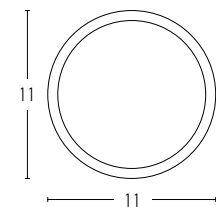

Power 7W
Input 24V
Color Temperature 3000K
Lumen 560Lm
Cri 80
Dimensions Ø: 11cm H: 3.8cm
Non Dimmable ☒
Material Aluminium - Diffuser
Special Feature Plug & Play With Jack System

Color Sandy Black / **Code 19170**
Sandy White / **Code 19169**