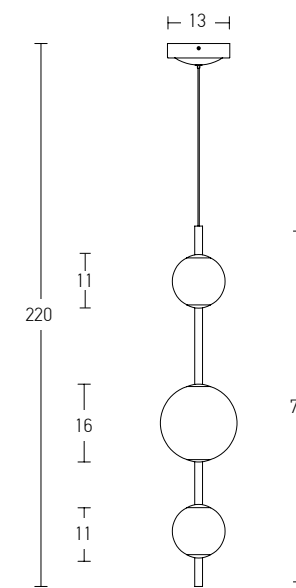

Power 12W
Input 220-240V, 50/60Hz
Color Temperature 3000K
Lumen 960Lm
Cri 80
Dimensions Ø: 16cm H: 78cm
Non Dimmable ☒
Material Metal - Opal Glass
Special Feature 140cm Cable Adjustable
Glass Ø: 16cm | Ø: 11cm
Color Black Matt / **Code 20132**