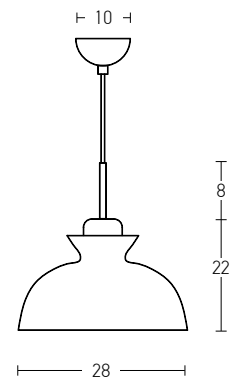

Bulb 1xE27
Power MAX 40W
Input 220-240V, 50/60Hz
Dimensions Ø: 28cm H: 22cm
Base Ø: 10cm H: 4.5cm
Material Metal - Aluminium - Wood
Special Feature 150cm Cable Adjustable
Color Blue Matt / **Code 180067**