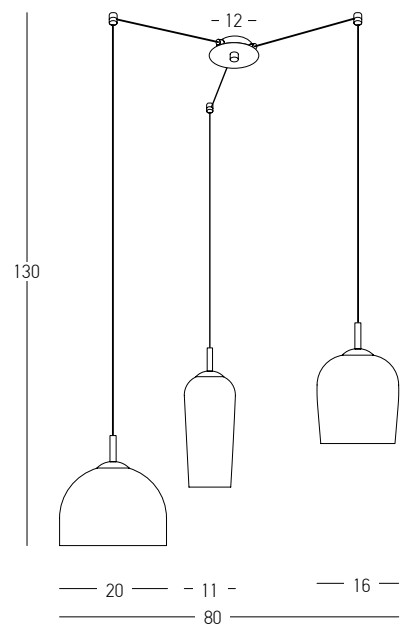

Bulb 3xE27
 Power MAX 40W
 Input 220-240V, 50/60Hz
 Dimensions L: 80cm W: 20cm H: 200cm
 Base L: 70cm W: 5cm H: 2.6cm
 Glass Ø: 20cm H: 18.5cm
 Material Metal - Glass
 Special Feature 150cm Fabric Cable Adjustable
 Color Clear, Smoked, Champagne Glass
 Antique Brass / **Code 22074**

Bulb 1xE14
 Power MAX 40W
 Input 220-240V, 50/60Hz
 Dimensions Ø: 20cm H: 21cm
 Base Ø: 10cm H: 2.5cm
 Glass Ø: 20cm H: 15cm
 Material Metal - Glass
 Special Feature 150cm Cable Adjustable
 Color Champagne - Black Matt / **Code 22114**
 Color Clear Glass - Painted Gold / **Code 22115**

Bulb 1xE14
 Power MAX 40W
 Input 220-240V, 50/60Hz
 Dimensions Ø: 16cm H: 23cm
 Base Ø: 10cm H: 2.5cm
 Glass Ø: 16cm H: 17cm
 Material Metal - Glass
 Special Feature 150cm Cable Adjustable
 Color Champagne - Black Matt / **Code 22116**
 Color Clear Glass - Painted Gold / **Code 22117**

Bulb 1xE14
 Power MAX 40W
 Input 220-240V, 50/60Hz
 Dimensions Ø: 11cm H: 30cm
 Base Ø: 10cm H: 2.5cm
 Glass Ø: 11cm H: 24cm
 Material Metal - Glass
 Special Feature 150cm Cable Adjustable
 Color Champagne - Black Matt / **Code 22118**
 Color Clear Glass - Painted Gold / **Code 22119**