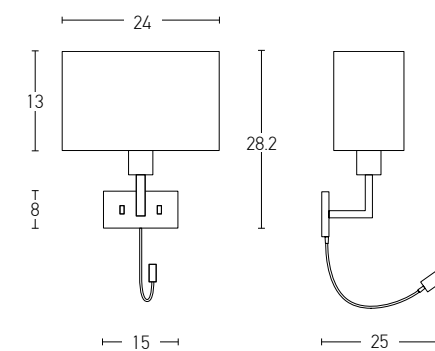

Led 3W
Bulb 1xE27
Power MAX 40W
Input 220-240V, 50/60Hz
Color Temperature 3000K
Lumen 595Lm
Cri 80
Dimensions L: 25cm W: 24cm H: 28.2cm
Base W: 15cm H: 8cm
Non Dimmable ☒
Switch 2 On/Off
Material Metal - Fabric Shade
Special Feature Shade L: 16.4cm W: 24cm H: 13cm
Stick Ø: 3x27cm
Color Chrome - Light Beige / **Code H51**