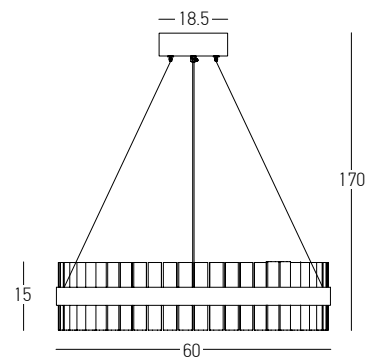

Power 56W
Input 220-240V, 50/60Hz
Color Temperature 3000K
Lumen 7220Lm
Cri 80
Dimensions Ø: 60cm H: 170cm
Base Ø: 18.5cm H: 5cm
Dimmable Triac ☐
Material Stainless Steel - Clear Glass
Special Feature 150cm Cable Adjustable
Profile 3.5x4cm
Color Gold Matt / **Code 22039**

Power 68W
Input 220-240V, 50/60Hz
Color Temperature 3000K
Lumen 8700Lm
Cri 80
Dimensions Ø: 80cm H: 170cm
Base Ø: 18.5cm H: 5cm
Dimmable Triac ☐
Material Stainless Steel - Clear Glass
Special Feature 150cm Cable Adjustable
Profile 3.5x4cm
Color Gold Matt / **Code 22040**