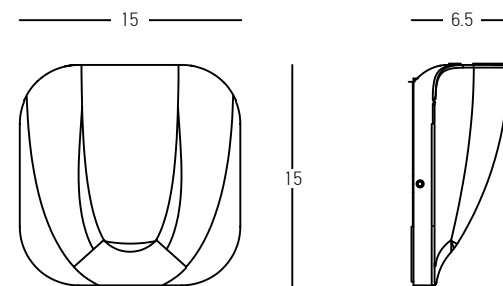

Power 9W
Input 220-240V, 50/60Hz
Color Temperature 3000K
Lumen 800Lm
Cri 80
IP 54
Dimensions L: 12cm W: 13cm H: 5.1cm
Beam Angle 120°
Material Aluminum - PC Diffuser
Color Graphite / **Code E278**

Power 9W
Input 220-240V, 50/60Hz
Color Temperature 3000K
Lumen 800Lm
Cri 80
IP 54
Dimensions L: 6.5cm W: 15cm H: 15cm
Beam Angle 45°
Material Aluminum - Tempered Glass
Color Graphite / **Code E273**