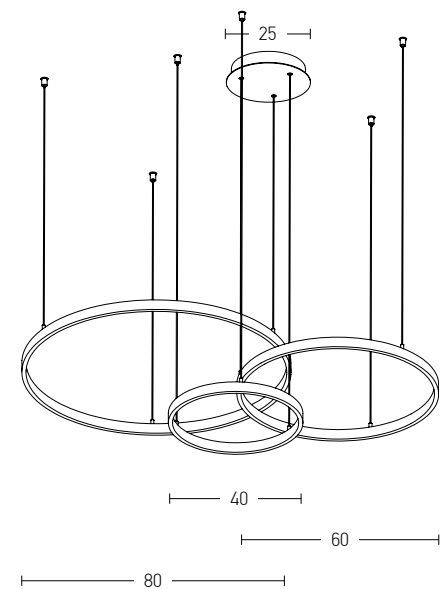

Power 136W
Input 220-240V, 50/60Hz
Color Temperature 3000K
Lumen 10.880Lm
Cri 80
Dimensions Ø: 40cm / Ø: 60cm / Ø: 80cm
Base Ø: 25cm H: 5cm
Non Dimmable ☒
Material Metal - Aluminum - Acrylic
Special Feature 150cm Cable Adjustable
Color Gold Matt / **Code 1956**

Power 136W
Input 220-240V, 50/60Hz
Color Temperature 3000K
Lumen 10.880Lm
Cri 80
Dimensions Ø: 40cm / Ø: 60cm / Ø: 80cm
Base Ø: 25cm H: 5cm
Dimmable Triac ☐
Material Metal - Aluminum - Acrylic
Special Feature 150cm Cable Adjustable
Color Gold Matt / **Code 1956-D**