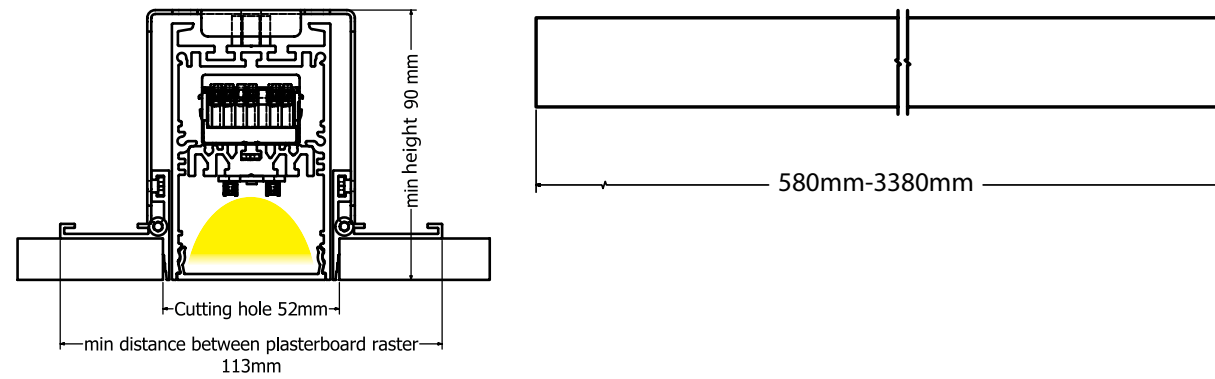

Fill in your code using the following items from the table.

Trimless Profile					
Code	Length	Driver	Kelvin	Set	Body Color
53	58 = 58cm	O = ON/OFF	3 = 3000K	E = HE	W = Sandy White
53	86 = 86cm	D = Dali	4 = 4000K	O = HO	B = Sandy Black
53	114 = 114cm				
53	142 = 142cm				
53	170 = 170cm				
53	198 = 198cm				
53	226 = 226cm				
53	254 = 254cm				
53	282 = 282cm				
53	310 = 310cm				
53	338 = 338cm				

Guide to Create your Code by Choosing : 53 - Length - Driver - Kelvin - Set - Body Color