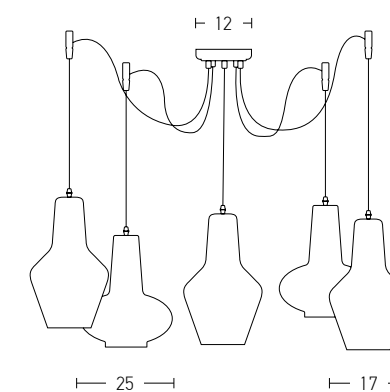

Bulb 5xE27
Power MAX 40W
Input 220-240V, 50/60Hz
Base Ø: 12cm H: 2.5cm
Material Metal - Glass
Special Feature 150cm Cable Adjustable
4 Hanging Accessories Included
Color Black Matt - Chrome Glass / **Code 17150**