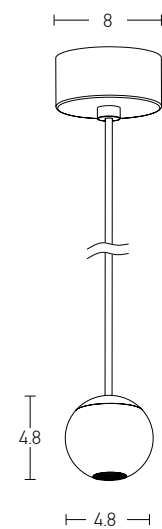

Power 4.5W
Input 220-240V, 50/60Hz
Color Temperature 3000K
Lumen 495Lm
Cri 80
Dimensions Ø: 4.8cm H: 4.8cm
Base Ø: 8cm H: 3cm
Non Dimmable ☒
Material Metal - Aluminium
Beam Angle 38°
Special Feature 200cm Cable Adjustable
Color Sandy Black / **Code 1902**

Suggested Trimless Canopy **Code 20144**