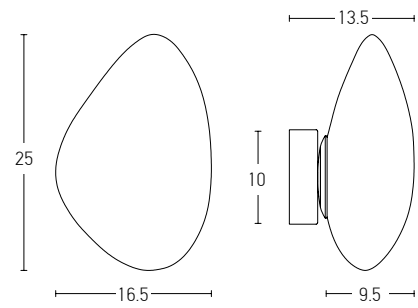

Indoor Led Lighting

Power 5W
Input 220-240V, 50/60Hz
Color Temperature 3000K
Lumen 400Lm
Cri 80
Dimensions L: 13.5cm W: 16.5cm H: 25cm
Base Ø: 10cm H: 3cm
Non Dimmable ☒
Material Metal - Opal Glass
Color White / **Code 20137**