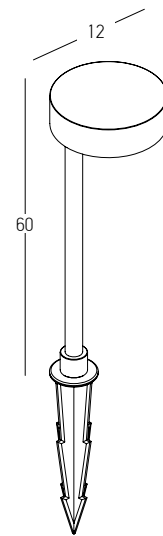

Color Graphite / **Code E293**

Power 5.5W
 Input 220-240V, 50/60Hz
 Color Temperature 3000K
 Lumen 522Lm
 Cri 97
 IP 65
 Dimensions L: 18cm W: 12cm H: 102cm
 Base Ø: 10.5cm H: 1cm
 Shade Dimensions Ø: 12cm H: 3.5cm
 Beam Angle 36°
 Material Aluminum - ABS
 Special Feature Movable - Rotational
 Spike & Base Included