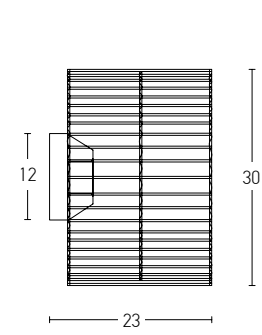

Bulb
Power
Input
Dimensions
Base
Material
Color

1xE27
MAX 40W
220-240V, 50/60Hz
Ø: 30cm L: 23cm
Ø: 12cm H: 3cm
Metal - Rattan
Black / **Code 20240**