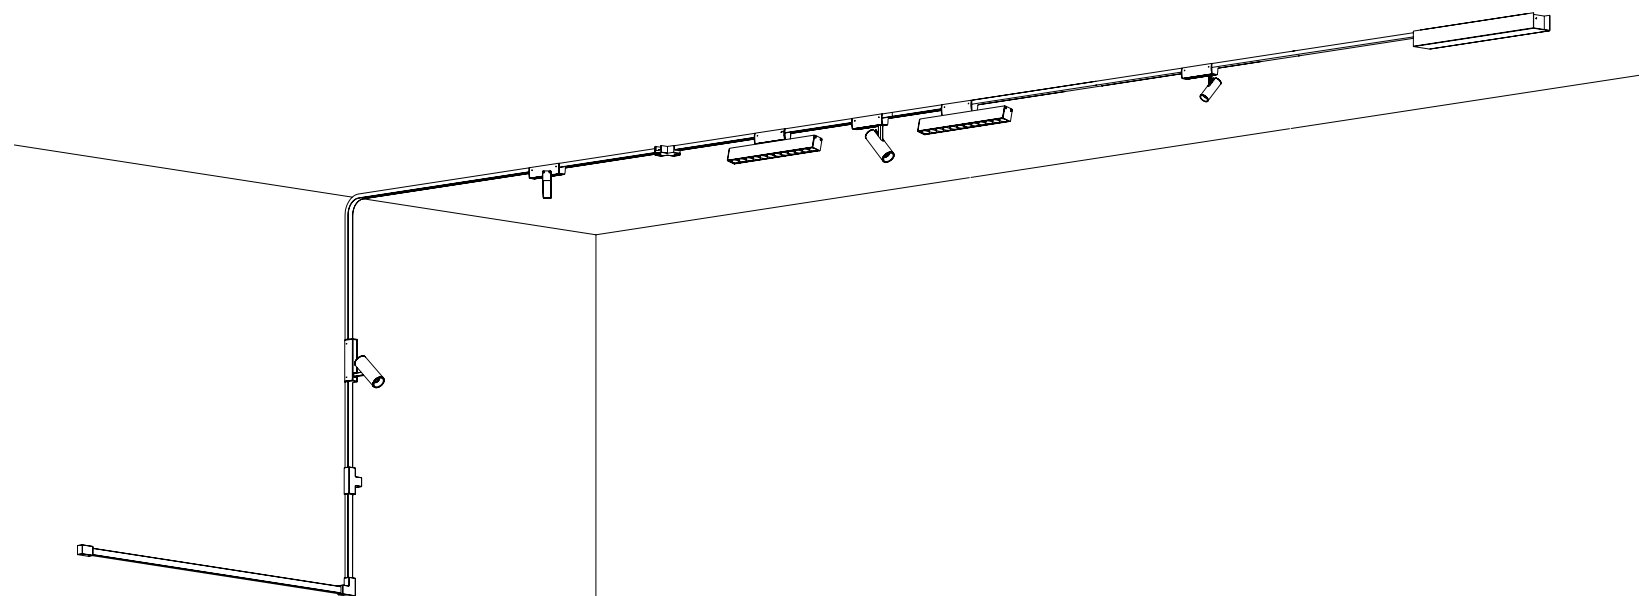

T Connector for 48V Soft Track
Dimensions L: 7.1cm W: 1.8cm H: 2.4cm
Material Plastic
Color Black / Code 20283

Tooling for Cutting Soft Track
Code 20281

Surface Mount Base for 48V Soft Track System
Power 100W
Input 220-240V , 50/60Hz
Output 48V
Dimensions L: 35cm W: 6cm H: 8cm
Non Dimmable ☒
Guarantee 5Years
Color Sandy Black / Code 20292