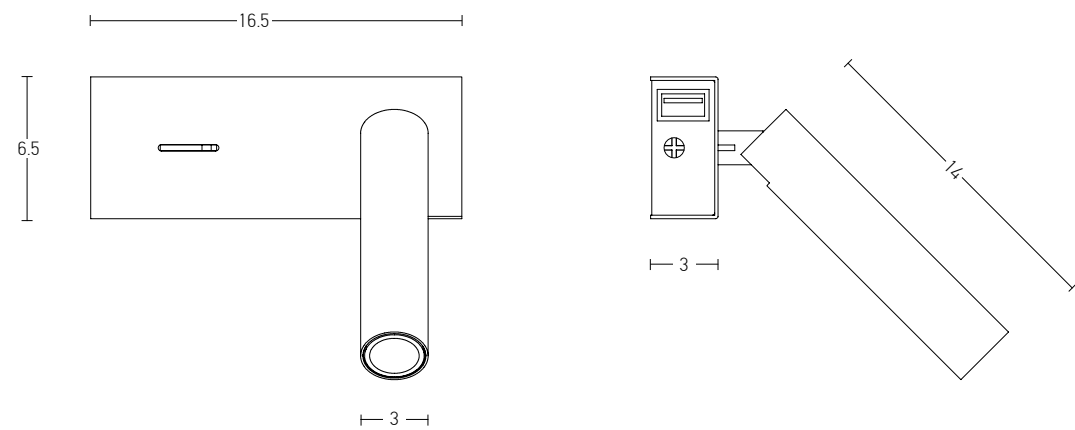

USB Charger

Power	3W
Input	220-240V, 50/60Hz
Color Temperature	3000K
Lumen	204Lm
Cri	80
Dimensions	L: 7-19cm W: 16.5cm H: 6.5cm
Non Dimmable	☒
Switch	On/Off
Material	Metal - Aluminum
Special Feature	USB Charger Stick Ø: 3cm L: 14cm
Color	Sandy White / Code H74
Color	Sandy Black / Code H75