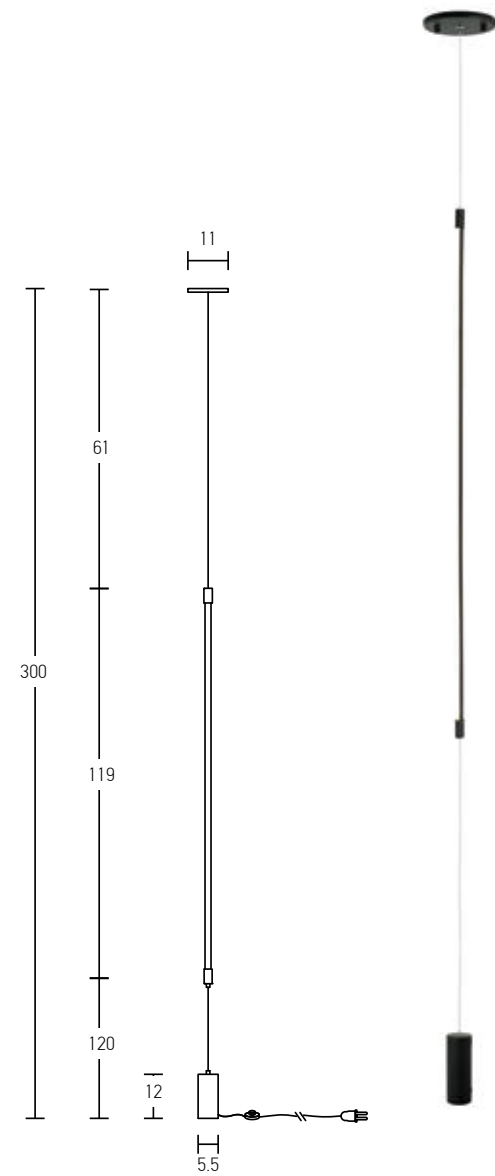

Power 22W
Input 220-240V, 50/60Hz
Color Temperature 3000K
Lumen 1760Lm
Cri 80
Dimensions Ø: 1.6cm H: 119cm H: 300cm
Base Ø: 5.5cm H: 12cm
Non Dimmable ☒
Material Aluminium - Acrylic
Color Black Matt / Code 20184