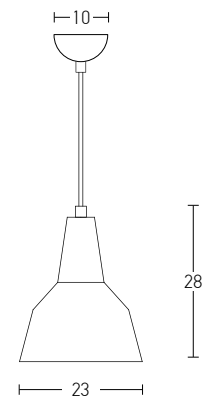

Bulb 1xE27
Power MAX 40W
Input 220-240V, 50/60Hz
Dimensions Ø: 23cm H: 28cm
Base Ø: 10cm H: 4.5cm
Material Aluminium - Wood
Special Feature 150cm Cable Adjustable
Color Black Matt / **Code 180088**