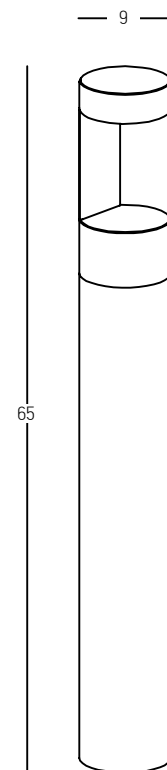

Power 9W
Input 220-240V, 50/60Hz
Color Temperature 3000K
Lumen 1200Lm
Cri 90
IP 54
Dimensions Ø: 9cm H: 65cm
Beam Angle 120°
Material Aluminum - Tempered Glass
Color Graphite / **Code E298**