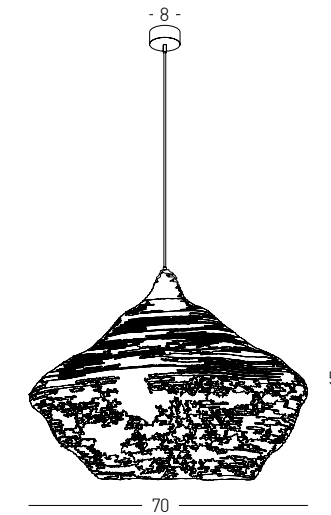

Bulb 1xE27 Led
Power MAX 20W
Input 220-240V, 50/60Hz
Dimensions Ø: 70cm H: 55cm
Base Ø: 8cm H: 3.5cm
Material Metal - Braided Wheat
Special Feature 200cm Black Fabric Cable Adjustable
Color Black - Sandy Black / **Code 22170**