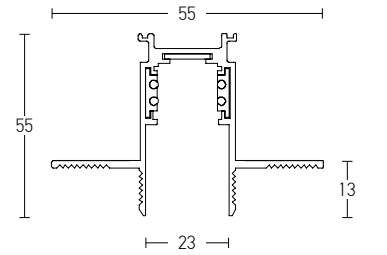

Dimensions Ø: 1200mm
L: 1252.5mm
Material Aluminum
Color Sandy Black
Code 22102

TRIMLESS Curved Track

Dimensions Ø: 1200mm
L: 1252.5mm
Material Aluminum
Color Sandy Black
Code 22103

Lights for 22097 - 22098 Tracks