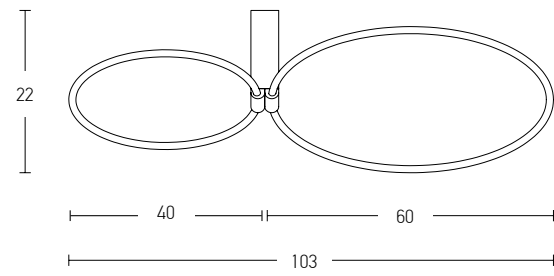

Power	60W
Input	220-240V, 50/60Hz
Color Temperature	3000K
Lumen	4800Lm
Cri	80
Dimensions	L: 103cm W: 60cm H: 22cm
Base	L: 6cm W: 6cm H: 22cm
Non Dimmable	☒
Material	Metal - Aluminium - Silicon
Special Feature	Profile Ø: 1.5cm
Color	Elephant Grey / Code 20159