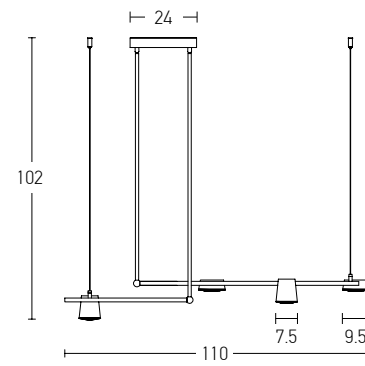

Indoor Led Lighting

Power 28W
Input 220-240V, 50/60Hz
Color Temperature 3000K
Lumen 2240Lm
Cri 80
Dimensions L: 110cm H: 102cm
Base L: 24cm W: 6cm H: 3.5cm
Non Dimmable ☒
Material Metal - Aluminium - Acrylic
Special Feature Spot Ø: 7.5cm H: 8cm
Spot Ø: 9.5cm H: 4cm
Color Sandy Black - Gold Matt / **Code 2035**