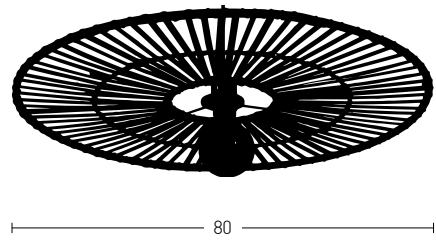

25

Bulb 1xE27 Led
Power MAX 20W
Input 220-240V, 50/60Hz
Dimensions Ø: 25cm L: 11.5cm
Base Ø: 8cm H: 2.5cm
Material Metal - Bush
Color Natural - Sandy Black / Code 22175

40

Bulb 1xE27 Led
Power MAX 20W
Input 220-240V, 50/60Hz
Dimensions Ø: 40cm L: 11.5cm
Base Ø: 8cm H: 2.5cm
Material Metal - Bush
Color Natural - Sandy Black / Code 22174