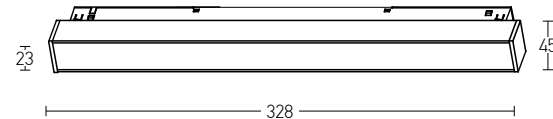

Power 12W
Input 48V
Color Temperature 3000K
Lumen 1320Lm
Cri 80
Dimensions L: 328mm W: 23mm H: 45mm
Beam Angle 120°
DALI Dimmable ☉
Material Aluminium - PC Diffuser
Color Sandy Black / **Code 2087**
OSRAM

Power 12W
Input 48V
Color Temperature 3000K
Lumen 1320Lm
Cri 80
Dimensions L: 328mm W: 23mm H: 45mm
Beam Angle 120°
Non Dimmable ☒
Material Aluminium - PC Diffuser
Color Sandy Black / **Code 2086**
OSRAM