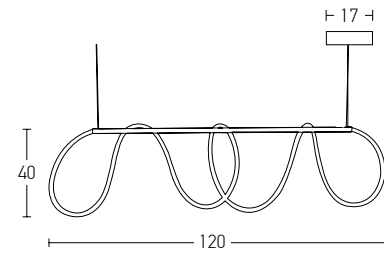

Power 60W
Input 220-240V, 50/60Hz
Color Temperature 3000K
Lumen 3600Lm
Cri 80
Dimensions L: 120cm H: 40cm
Base Ø: 17cm H: 5cm
Non Dimmable ☒
Material Metal - Silicon
Special Feature 360° Lighting Tube Ø: 2.4cm
220cm Cable Adjustable
Color Gold Matt / **Code 19254**