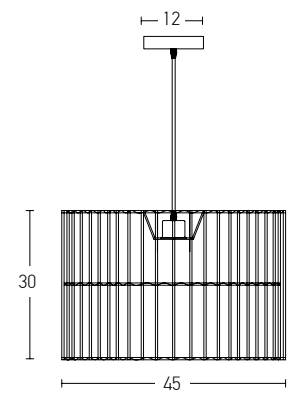

Bulb
Power
Input
Dimensions
Base
Material
Special Feature
Color

1xE27
MAX 40W
220-240V, 50/60Hz
Ø: 45cm H: 30cm
Ø: 12cm H: 2cm
Metal - Rattan
150cm Cable Adjustable
Black / **Code 20239**