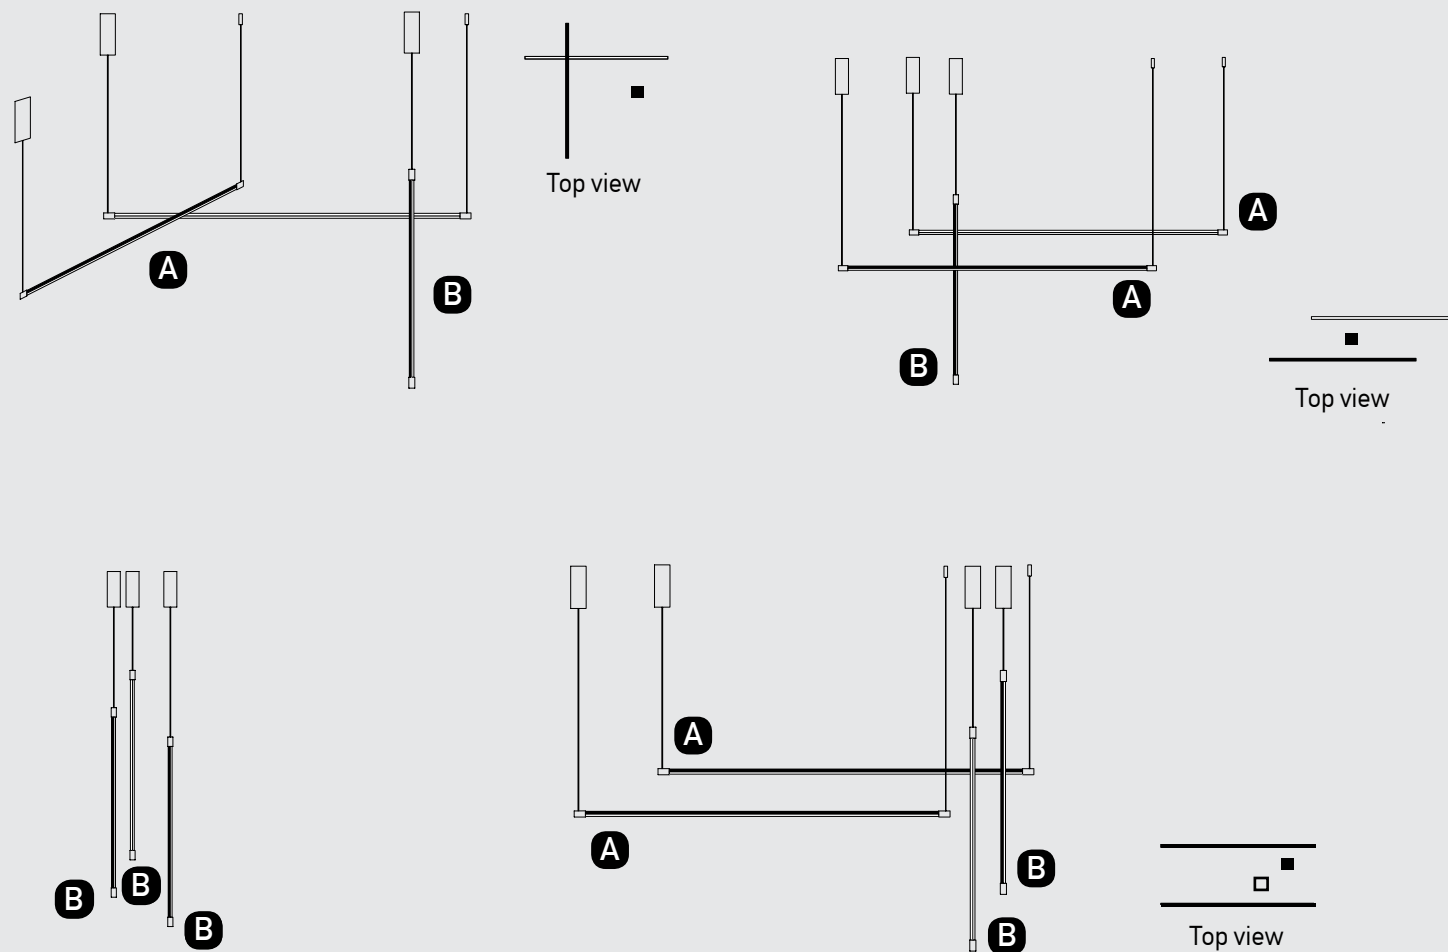

Our Suggestion

Become an artist and make your combination.
Use your imagination to create your masterpiece
with our limitless options.
Minimal design for luxury lighting

Tip Use gold or black color,
as well as different
elevations for a
grand effect.