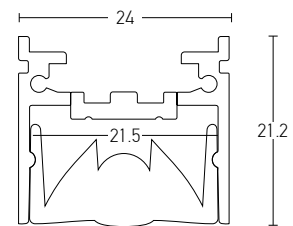

2m Profile + PMMA Lens Cover, Aluminium