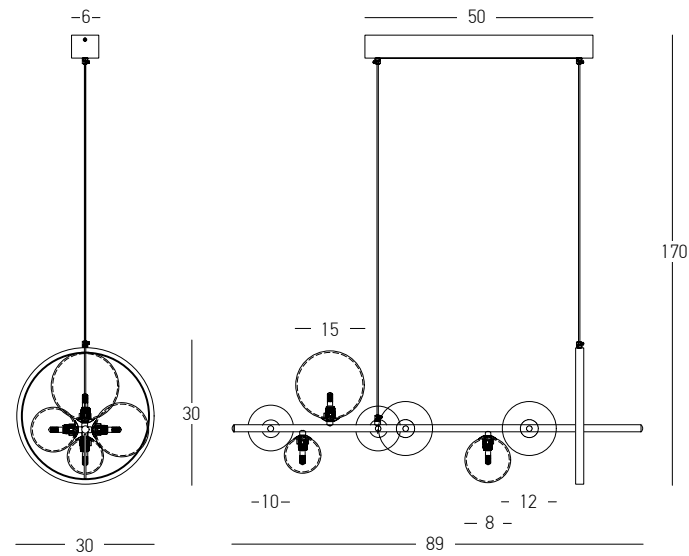

LED	14W
Bulb	7xG9 LED
Power	MAX 7W
Input	220-240V, 50/60Hz
Color Temperature	3000K
Lumen	1900Lm
Cri	80
Dimensions	L: 89cm W: 30cm H: 30cm
Base	L: 50cm W: 6cm H: 3.5cm
Dimmable Triac	☉
Material	Metal - Aluminum - Glass - Silicon
Clear Glass	Ø: 15cm | Ø: 12cm | Ø: 10cm | Ø: 8cm
Special Feature	140cm Cable Adjustable Profile 2x1cm
Color	Sandy Black / Code 22063