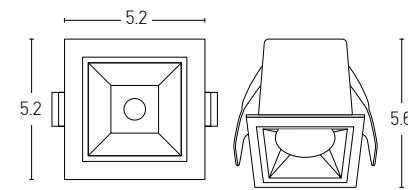

Power 5W
Input 220-240V, 50/60Hz
Color Temperature 3000K
Lumen 350Lm
Cri 90
Dimensions L: 5.2cm W: 5.2cm H: 5.6cm
Cutting Hole 4.3 x 4.3cm
Beam Angle 24°
Non Dimmable ☒
Material Aluminium
Depth Required $\updownarrow$: 6cm
Driver Included (135mA)
Color Sandy White / **Code S098**