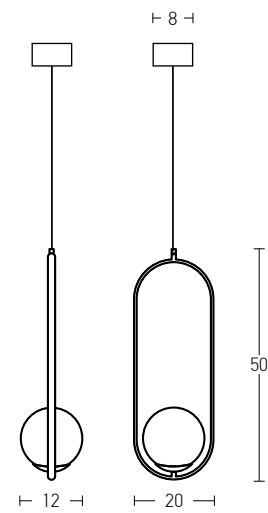

Bulb 1xG9 Led
Power MAX 9W
Input 220-240V, 50/60Hz
Dimensions W: 20cm H: 50cm
Base Ø: 8cm H: 3.5cm
Material Metal - Opal Glass
Special Feature 150cm Cable Adjustable
Opal Glass Ø: 12cm
Color Bronze / **Code 18142-BR**

Bulb 1xG9 Led
Power MAX 9W
Input 220-240V, 50/60Hz
Dimensions W: 11cm H: 23cm
Base Ø: 8cm H: 3.5cm
Material Metal - Opal Glass
Special Feature 150cm Cable Adjustable
Opal Glass Ø: 8cm
Color Bronze / **Code 18143**

Bulb 1xG9 Led
Power MAX 9W
Input 220-240V, 50/60Hz
Dimensions Ø: 21cm L: 12cm
Material Metal - Opal Glass
Special Feature Opal Glass Ø: 8cm
Color Gold Matt / **Code 19216**