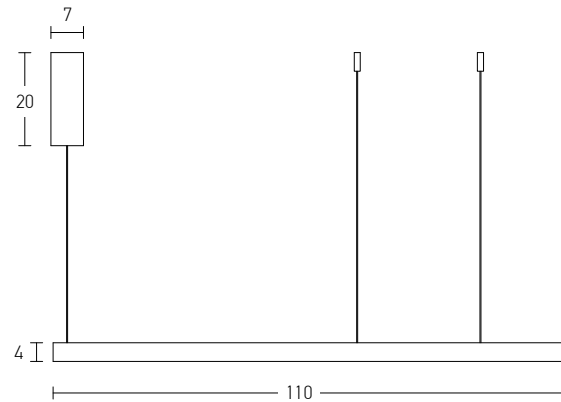

Power 60W
Input 220-240V, 50/60Hz
Color Temperature 3000K
Lumen 4800Lm
Cri 80
Dimensions Ø: 110cm H: 4cm
Base Ø: 7cm H: 20cm
Dimmable Triac ☐
Material Aluminium - Acrylic
Special Feature 210cm Cable Adjustable
Profile 4x2cm

Color Brushed Gold Matt / **Code 2008**