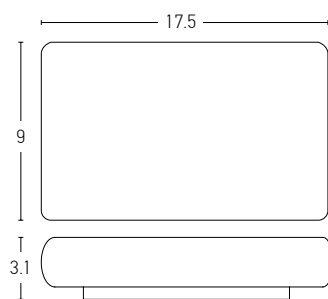

Power 2 x 3W
Input 220-240V, 50/60Hz
Color Temperature 3000K
Lumen 480Lm
Cri 80
IP 65
Dimensions L: 3.1cm W: 11cm H: 9cm
Material Aluminium - Tempered Glass
Special Feature Up - Down Light
Color Graphite / **Code E238**