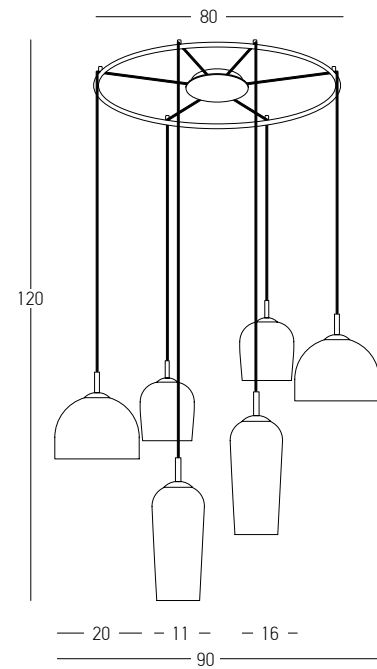

Bulb	6xE14
Power	MAX 40W
Input	220-240V, 50/60Hz
Dimensions	Ø: 90cm H: 110cm
Bases	Ø: 20cm H: 3cm
	Ø: 80cm H: 3cm
Glass	Ø: 20cm H: 15cm
	Ø: 16cm H: 17cm
	Ø: 11cm H: 24cm
Material	Metal - Glass
Special Feature	150cm Cable Adjustable
Color	Champagne - Black Matt / Code 22156
Color	Clear Glass - Painted Gold / Code 22160