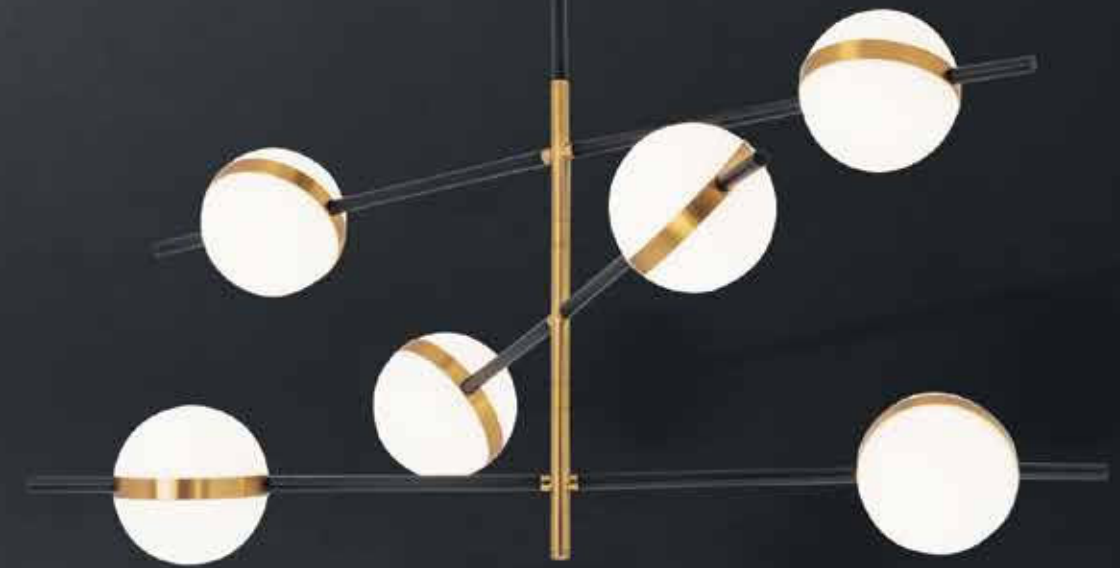

Power	45W
Input	220-240V, 50/60Hz
Color Temperature	3000K
Lumen	3600Lm
Cri	80
Dimensions	Ø: 85cm H: 62cm
Base	Ø: 18.5cm H: 3.5cm
Non Dimmable	⊗
Material	Metal - Aluminium - Acrylic
Special Feature	Movable Opal Balls Ø: 12.5cm
Color	Black Matt - Gold Matt / Code 2002