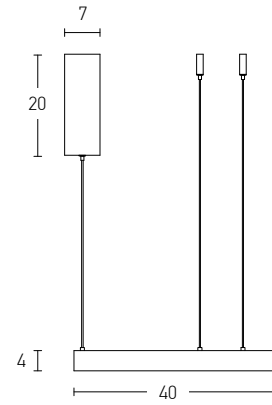

Model Finishing

Brushed Gold Matt

Brushed Coffee

Sandy White

Sandy Black

Indoor Led Lighting

Power 25W
 Input 220-240V, 50/60Hz
 Color Temperature 3000K
 Lumen 2000Lm
 Cri 80
 Dimensions Ø: 40cm H: 4cm
 Base Ø: 7cm H: 20cm
 Dimmable Triac
 Material Aluminium - Acrylic
 Special Feature 210cm Cable Adjustable
 Profile 4x2cm