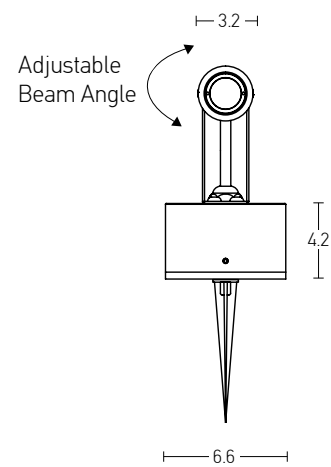

Power 2.1W
Input 220-240V, 50/60Hz
Color Temperature 2700K
Lumen 168Lm
Cri 80
IP 54
Dimensions H: 8.5cm
Base Ø: 6.6cm H: 4.2cm
Beam Angle 10°-60°
Material Aluminium - Stainless Steel
Special Feature Stick Ø: 3.2cm H: 8cm
Spike Included

Color Sandy Black / Code **E177-B**