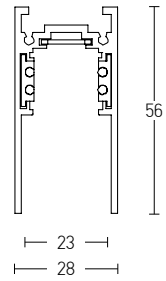

48
VOLT
CURVED
MAGNETIC
SYSTEM

SURFACE Curved Track

Dimensions Ø: 600mm
L: 628mm
Material Aluminum
Color Sandy Black
Code 22090

TRIMLESS Curved Track

Dimensions Ø: 600mm
L: 628mm
Material Aluminum
Color Sandy Black
Code 22091