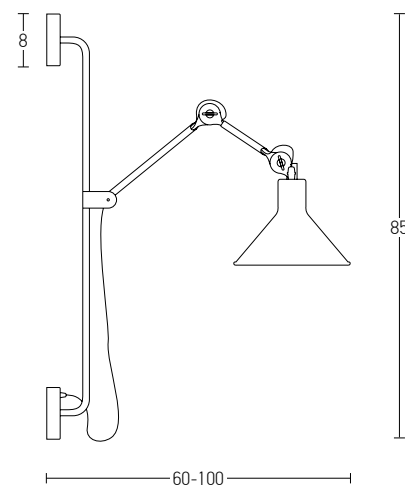

Bulb 1xE27
Power MAX 40W
Input 220-240V, 50/60Hz
Dimensions Ø: 36cm H: 21cm
Base Ø: 10cm H: 2cm
Material Aluminium
Special Feature 150cm Cable Adjustable
Color Black Matt - White / **Code 1495**

Bulb 1xE27
Power MAX 40W
Input 220-240V, 50/60Hz
Dimensions Ø: 20cm H: 80-110cm
Base Ø: 9cm H: 2cm
Material Metal - Aluminium
Special Feature Shade Ø: 20cm
Color Black Matt - White / **Code 19219**

Bulb 1xE27
Power MAX 40W
Input 220-240V, 50/60Hz
Dimensions L: 60-100cm W: 20cm H: 85cm
Base Ø: 8cm H: 2cm
Material Metal - Aluminium
Special Feature Shade Ø: 20cm
Color Black Matt - White / **Code 19218**