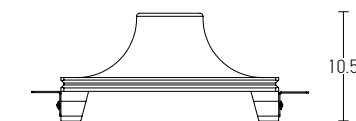

Bulb 1xGU10
Power MAX 50W
Input 220-240V, 50/60Hz
Dimensions L: 12cm W: 12cm H: 7cm
Cutting Hole L: 12.2cm W: 12.2cm
Material Gypsum
Depth Required JTT: 14cm
Special Feature GU10 Lampholder Included
Color Pure White / **Code S030**

Bulb 1xGU10
Power MAX 50W
Input 220-240V, 50/60Hz
Dimensions L: 12cm W: 12cm H: 6.1cm
Cutting Hole L: 12.2cm W: 12.2cm
Material Gypsum
Depth Required JTT: 11.5cm
Special Feature GU10 Lampholder Included
Color Pure White / **Code S025**

Bulb 1xGU10
Power MAX 50W
Input 220-240V, 50/60Hz
Dimensions L: 10cm W: 10cm H: 3cm
Cutting Hole L: 10.2cm W: 10.2cm
Material Gypsum
Depth Required JTT: 9cm
Special Feature GU10 Lampholder Included
Color Pure White / **Code S027**

Bulb 1xGU10
Power MAX 50W
Input 220-240V, 50/60Hz
Dimensions L: 12cm W: 12cm H: 6.2cm
Cutting Hole L: 12.2cm W: 12.2cm
Material Gypsum
Depth Required JTT: 11.5cm
Special Feature GU10 Lampholder Included
Color Pure White / **Code S029**

Bulb 1xGU10
Power MAX 50W
Input 220-240V, 50/60Hz
Dimensions L: 8cm W: 8cm H: 6cm
Cutting Hole L: 8.2cm W: 8.2cm
Material Gypsum
Depth Required JTT: 12cm
Special Feature GU10 Lampholder Included
Color Pure White / **Code S047**

22

Bulb 1xGU10
Power MAX 40W
Input 220-240V, 50/60Hz
Dimensions L: 22cm W: 22cm H: 10.5cm
Cutting Hole L: 22.2cm W: 22.2cm
Material Gypsum
Depth Required JTT: 4cm
Special Feature GU10 Lampholder Included
Color Pure White / **Code S109**

Bulb 1xGU10
Power MAX 50W
Input 220-240V, 50/60Hz
Dimensions L: 8cm W: 8cm H: 6cm
Cutting Hole L: 8.2cm W: 8.2cm
Material Gypsum
Depth Required JTT: 12cm
Special Feature GU10 Lampholder Included
Color Pure White / **Code S048**

19