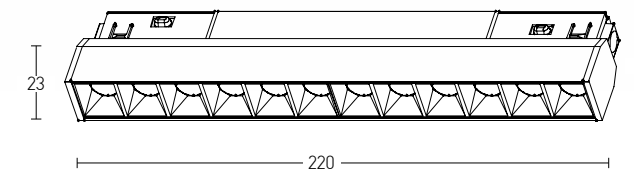

Power 8W
Input 48V
Color Temperature 3000K - 4000K
Lumen 1020Lm
Cri 80
Dimensions L: 220mm W: 23mm H: 45mm
Beam Angle 30°
DALI Dimmable ☉
Material Aluminium - Acrylic
Color 3000K Sandy Black / **Code 2091**
Color 4000K Sandy Black / **Code 2091-4B**
Color 3000K Sandy White / **Code 2091-3W**
OSRAM

Power 8W
Input 48V
Color Temperature 3000K
Lumen 1020Lm
Cri 80
Dimensions L: 220mm W: 23mm H: 45mm
Beam Angle 30°
Non Dimmable ☒
Material Aluminium - Acrylic
Color Sandy Black / **Code 2090**
OSRAM