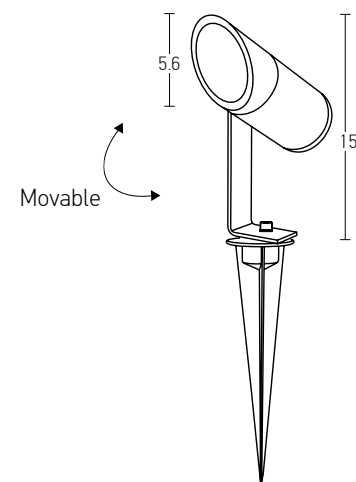

Power 7W
Input 220-240V, 50/60Hz
Color Temperature 3000K
Lumen 630Lm
Cri 80
IP 65
Dimensions Ø: 5.6cm H: 15cm
Optic 36°
Material Aluminium - Tempered Glass
Special Feature Movable
Spike Included

Color Graphite / **Code E152**