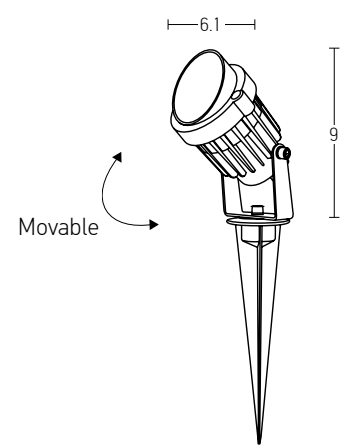

Power 5W
Input 220-240V, 50/60Hz
Color Temperature 3000K
Lumen 450Lm
Cri 80
IP 65
Dimensions Ø: 6.1cm H: 9cm
Optic 36°
Material Aluminium - Tempered Glass
Special Feature Movable
Spike Included

Color Graphite / **Code E153**