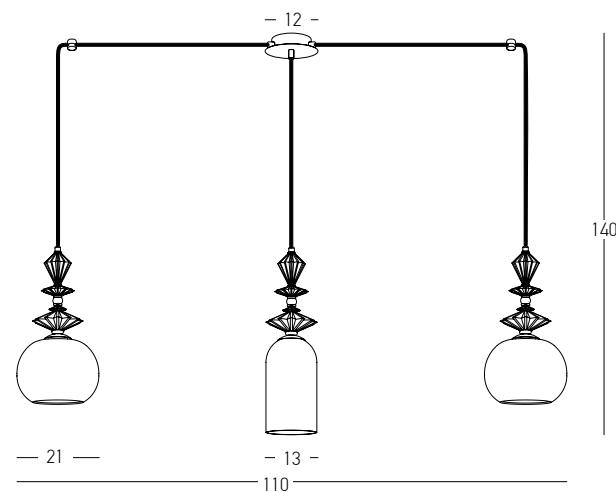

Bulb 3xE27
Power MAX 40W
Input 220-240V, 50/60Hz
Dimensions Ø: 80cm H: 140cm
Base Ø: 12cm H: 3cm
Glass Ø: 21cm H: 16cm
Ø: 13cm H: 24cm
Material Metal - Ceramic - Opal Glass
Special Feature 150cm Fabric Cable Adjustable
Color Sandy Black - Antique Brass / **Code 22152**

Bulb 3xE27
Power MAX 40W
Input 220-240V, 50/60Hz
Dimensions L: 110cm W: 21cm H: 140cm
Base Ø: 12cm H: 3cm
Glass Ø: 21cm H: 16cm
Ø: 13cm H: 24cm
Material Metal - Ceramic - Opal Glass
Special Feature 150cm Fabric Cable Adjustable
Color Sandy Black - Antique Brass / **Code 22153**