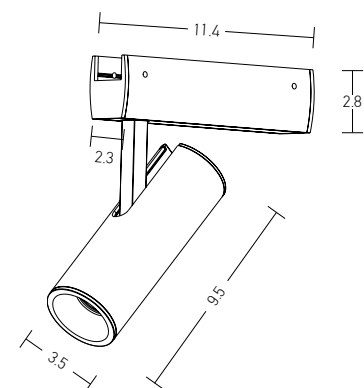

Power 9W
Input 48V
Color Temperature 3000K
Lumen 990Lm
Cri 90
Dimensions L: 23.7cm W: 2.2cm H: 2.5cm
Base W: 11.4cm H: 2.8cm L: 2.3cm
Material Aluminium - Acrylic
Color Sandy Black / **Code 20276**
OSRAM