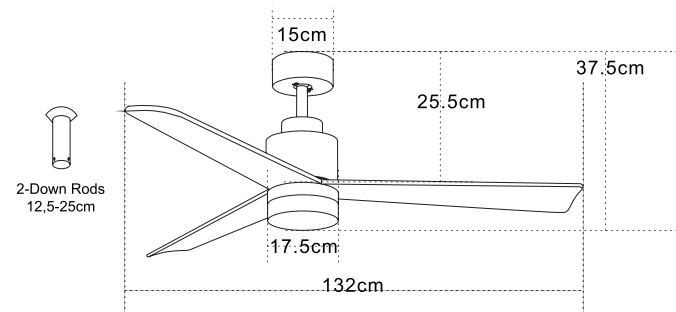

Led Light Source 15W
Input 220-240V, 50/60Hz
Color Temperature 3000K, 4000K, 6000K
Lumen 1500Lm
Cri 80
dB 23
Dimensions 52" Ø: 132cm H: 37.5-50cm
Air Flow 175.3m³ min
Night Mode Time Setting 1h / 2h / 4h / 8h
Material Metal - Polycarbonate - Wood
Special Feature 2 Down Rods 12.5-25cm
Summer Function
Motor Feature AC Motor 57W
3 Speeds
Color Black Matt - Cherry Wood Blades / **Code 19135**