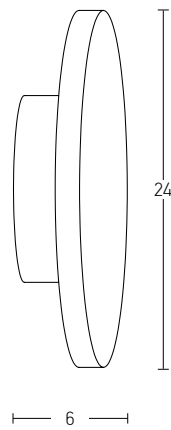

Indoor Led Wall Lighting

Power 6W
Input 220-240V, 50/60Hz
Color Temperature 3000K
Lumen 420Lm
Cri 80
Dimensions Ø: 18cm L: 6cm
Non Dimmable ☒
Material Metal - Acrylic
Color Brushed Brass / **Code 20349**

Power 10W
Input 220-240V, 50/60Hz
Color Temperature 3000K
Lumen 700Lm
Cri 80
Dimensions Ø: 24cm L: 6cm
Non Dimmable ☒
Material Metal - Acrylic
Color Brushed Brass / **Code 20350**