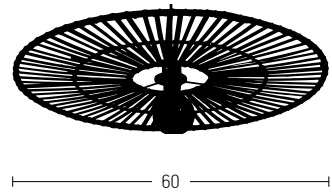

Bulb 1xE27
Power MAX 40W
Input 220-240V, 50/60Hz
Dimensions Ø: 60cm L: 8cm
Base Ø: 10cm H: 2cm
Material Metal - Bamboo
Color Black - Natural Bamboo / **Code 19252**