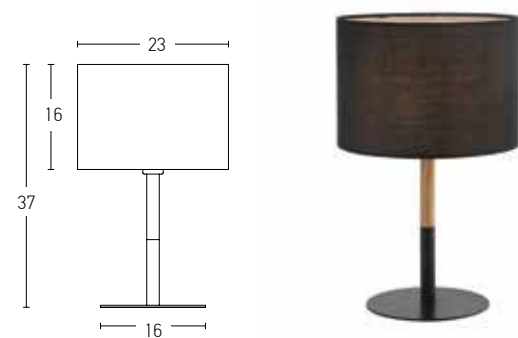

Bulb 1xE14
Power MAX 40W
Dimensions H: 37cm
Base Ø: 16cm H: 0.5cm
Material Metal - Wood - Fabric Shade
Special Feature 120cm Cable Available
Shade Ø: 23cm H: 16cm
Color Black Matt / **Code 20214**
Color White Matt / **Code 20215**