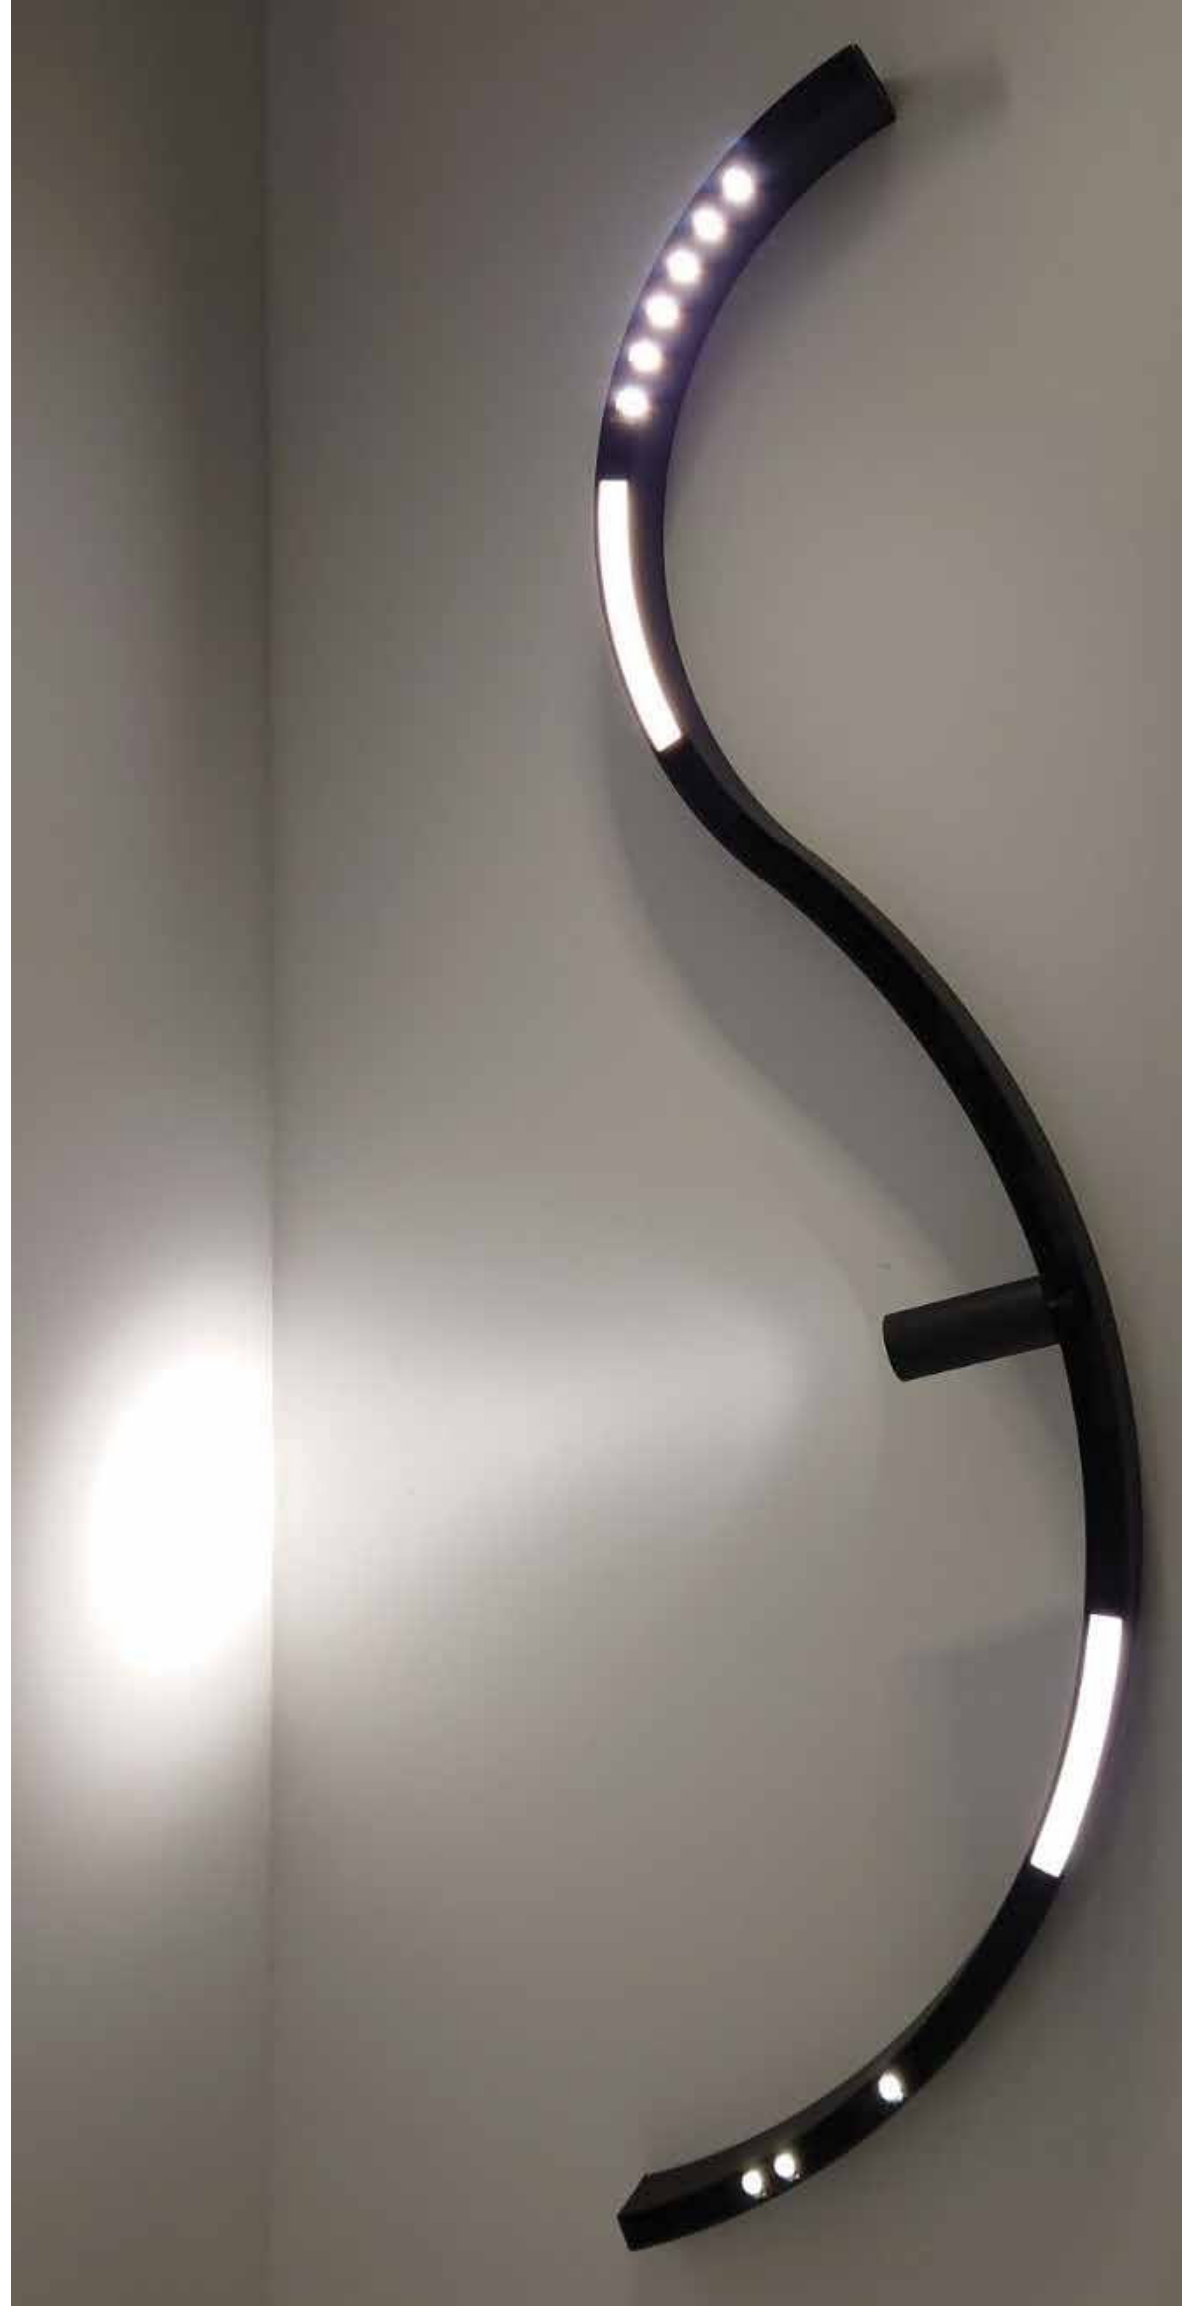

Connectors for All Curved Tracks

Design your Own Lighting

Your mind imagines, shapes and forms...
We create them!

Shopping Guide

- **A** Code 22090-22091
- **B** Code 22097-22098
- **C** Code 22102-22103

Our Suggestion