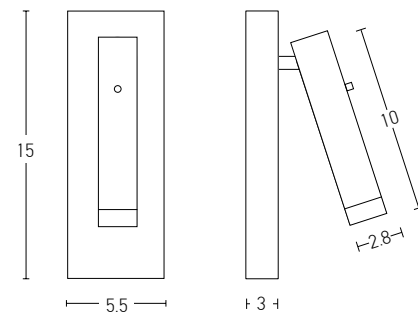

Power 3W
Input 220-240V, 50/60Hz
Color Temperature 3000K
Lumen 240Lm
Cri 80
Dimensions L: 7cm-16cm W: 5.5cm H: 15cm
Base L: 3cm W: 5.5cm H: 15cm
Non Dimmable ☒
Switch On/Off
Material Metal - Aluminium
Special Feature Stick Ø: 2.8cm H: 10cm
Color Brushed Brass / **Code H68**