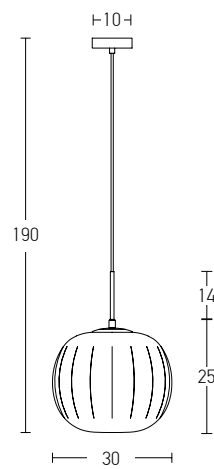

Bulb 1xE27
Power MAX 40W
Input 220-240V, 50/60Hz
Dimensions Ø: 30cm H: 39cm
Base Ø: 10cm H: 2.5cm
Glass Ø: 30cm H: 25cm
Material Metal - Opal Glass
Special Feature 150cm Cable Adjustable
Color Gold Matt / **Code 20124**
Color White Matt / **Code 20125**