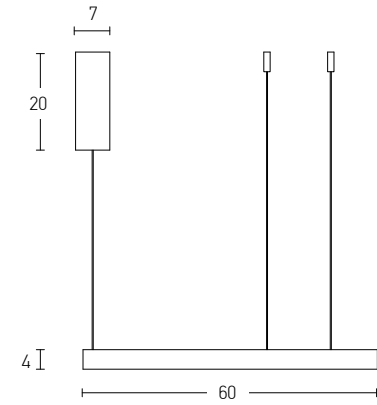

Power 36W
Input 220-240V, 50/60Hz
Color Temperature 3000K
Lumen 2880Lm
Cri 80
Dimensions Ø: 60cm H: 4cm
Base Ø: 7cm H: 20cm
Dimmable Triac ☐
Material Aluminium - Acrylic
Special Feature 210cm Cable Adjustable
Profile 4x2cm

Color Brushed Gold Matt / **Code 2006**