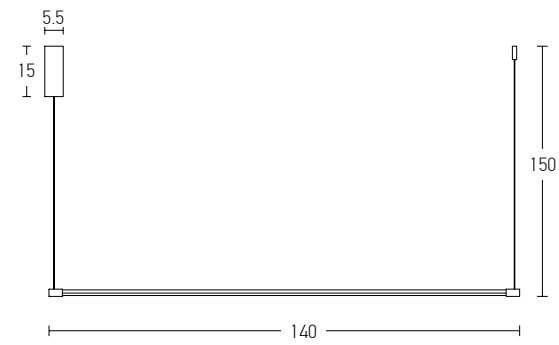

Power 20W
Input 220-240V, 50/60Hz
Color Temperature 3000K
Lumen 1600Lm
Cri 80
Dimensions Ø: 1.6cm L: 140cm H: 150cm
Base Ø: 5.5cm H: 15cm
Non Dimmable ☒
Material Aluminium - Acrylic
Special Feature 135cm Cable Adjustable
Color Black Matt / **Code 20119**
Color Gold Matt / **Code 20120**