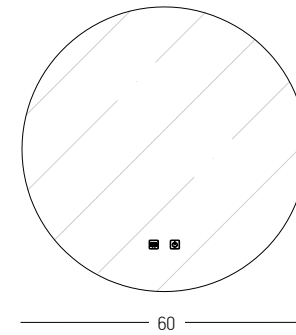

Power 25W
Input 220-240V, 50/60Hz
Color Temperature 4000K
Lumen 2600Lm
Cri 80
Dimensions Ø: 60cm W: 3.5cm
Non Dimmable ☒
Material Mirror - Aluminium
Special Feature Touch Switches
Antifog
Back Light
IP54

Color Mirror / **Code 22067**

**Anti Fog and
Back Light
Touch Switches
On the Mirror**