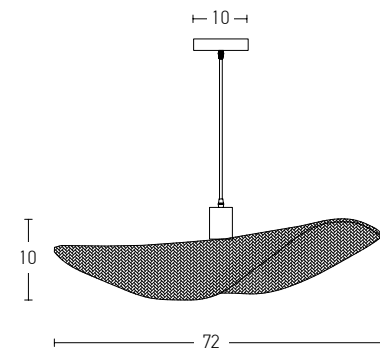

Bulb 1xE27
Power MAX 40W
Input 220-240V, 50/60Hz
Dimensions L: 72cm W: 40cm H: 10cm
Base Ø: 10cm H: 2cm
Material Metal - Bamboo
Special Feature 200cm Cable Adjustable
Color Natural / **Code 20241**