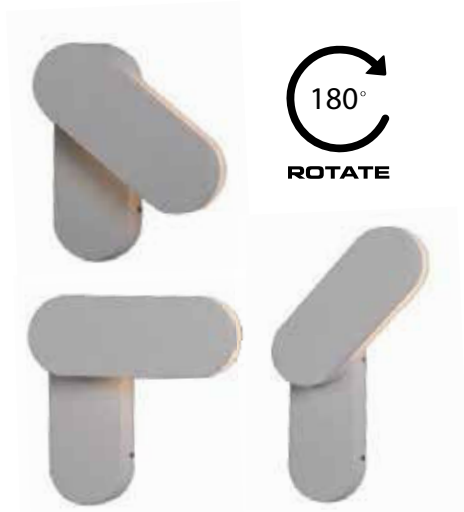

Power 9W
Input 220-240V, 50/60Hz
Color Temperature 3000K
Lumen 810Lm
Cri 80
IP 65
Dimensions L: 7.8cm W: 7cm H: 18.8cm
Material Aluminium - PC Diffuser
Special Feature Movable
Color Sandy White / **Code E198**