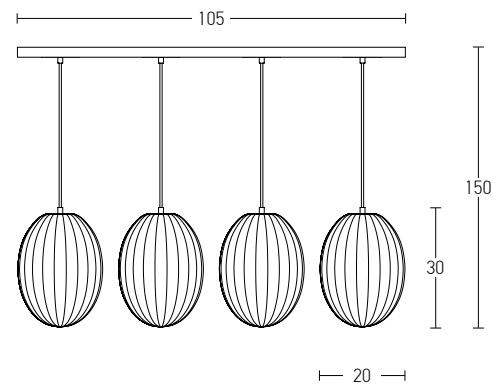

Bulb 1xE14
Power MAX 15W
Input 220-240V, 50/60Hz
Dimensions Ø: 20cm H: 30cm
Base Ø: 10cm H: 2cm
Material Metal - Glass
Special Feature 200cm Cable Adjustable
Color Champagne - Chrome / **Code 1982**
Color White - Chrome / **Code 1980**
Color Smoked Grey - Chrome / **Code 1981**

Bulb 4xE14
Power MAX 15W
Input 220-240V, 50/60Hz
Dimensions L: 105cm W: 20cm H: 150cm
Base L: 105cm W: 6.5cm H: 2.7cm
Material Metal - Glass
Special Feature 120cm Cable Adjustable
Color Black Matt - Smoked Grey / **Code 19243**