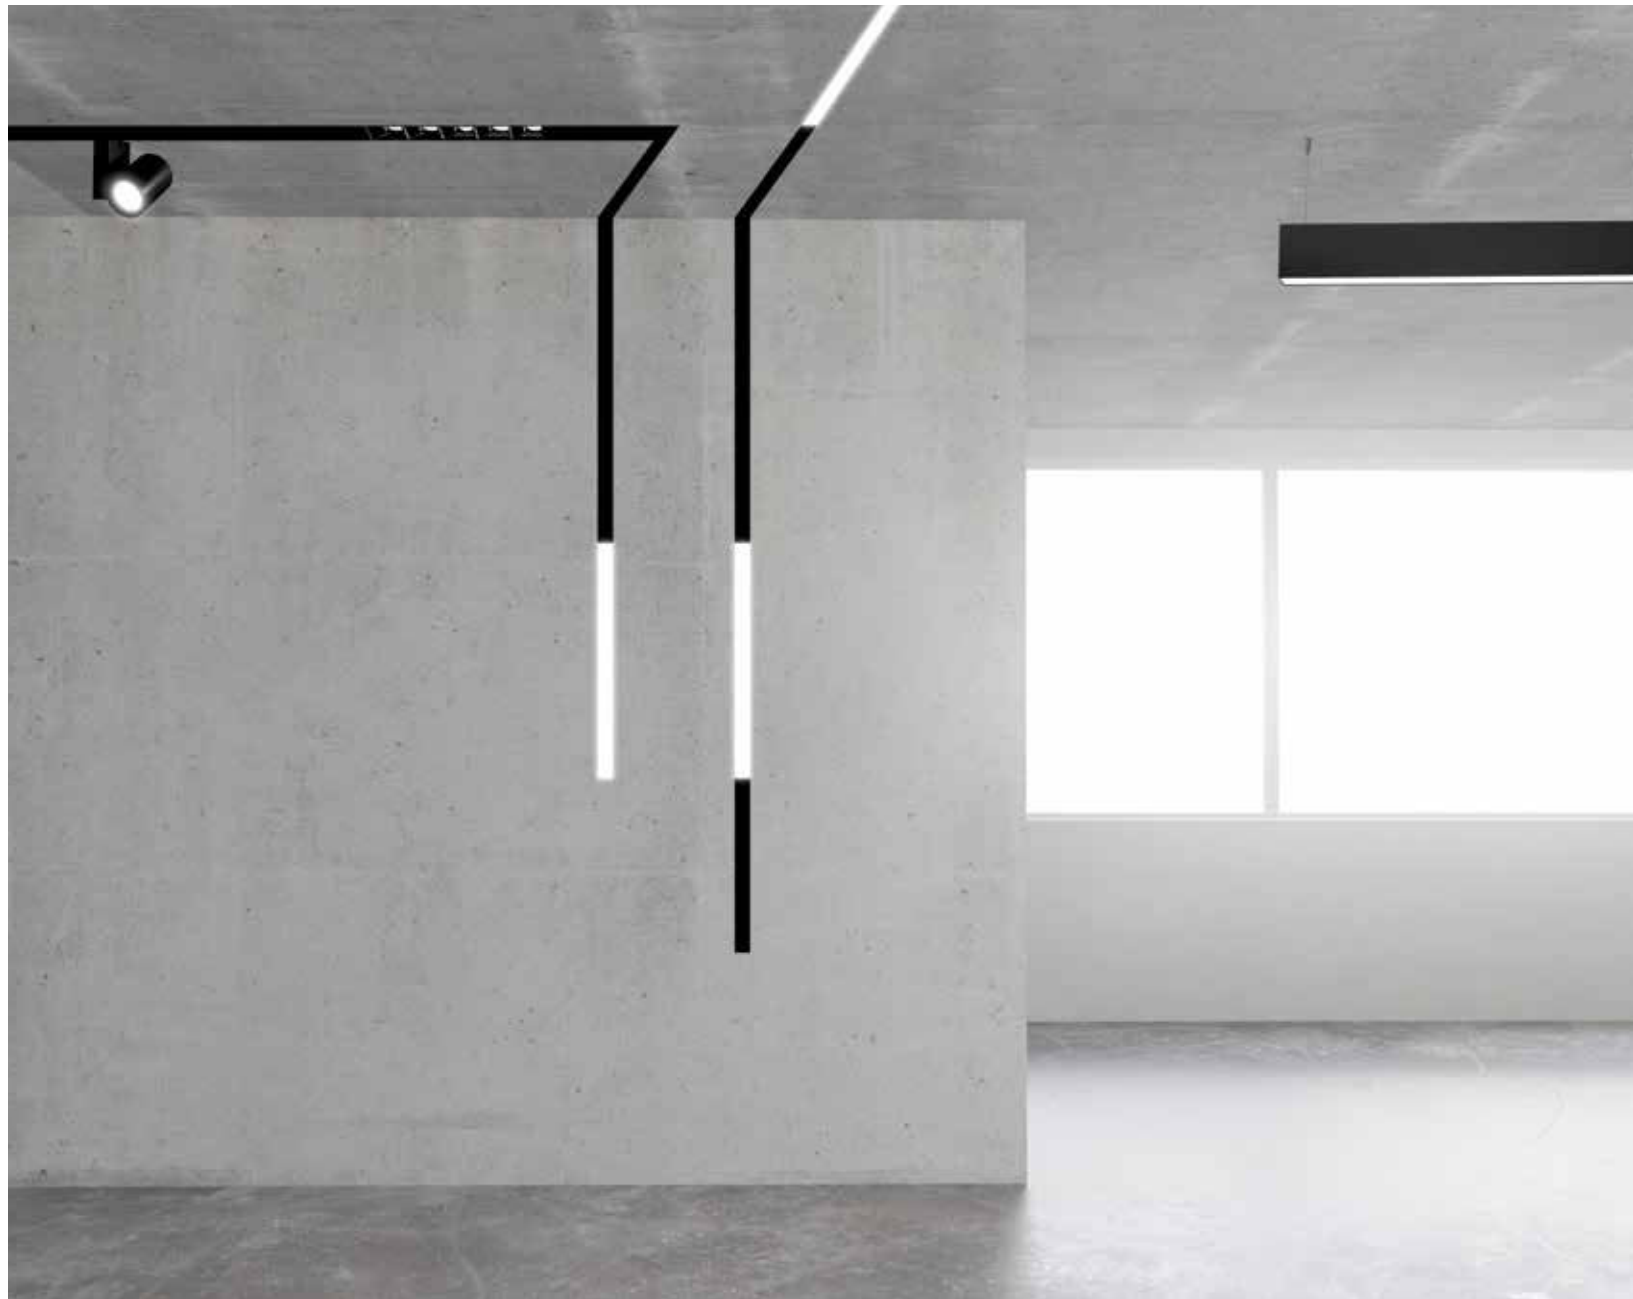

Customize Architectural Lighting

- **Different Dimming:** On-Off, Dali, Bluetooth
- **Different CCT:** 2200K - 6500K
- **Different Colors**
- **Different Levels of Lumen Output**
- **Different Dimension Upon Request**