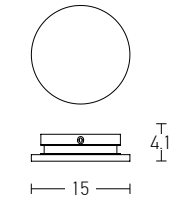

Bulb 1xE27
Power MAX 40W
Input 220-240V . 50/60Hz
Dimensions L: 16.6cm W:38.7cm H: 10.9cm
Material Gypsum - Glass
Color Pure White / **Code 20273**

Bulb 1xE14
Power MAX 40W
Input 220-240V . 50/60Hz
Dimensions L: 11cm W: 22cm H: 8.5cm
Material Gypsum
Color Pure White / **Code 20274**

Power 9.2W
Input 220-240V . 50/60Hz
Color Temperature 3000K
Lumen 460Lm
Cri 80
Dimensions Ø: 25cm L: 5.5cm
Material Gypsum
Color Pure White / **Code 20272**

Power 7.5W
Input 220-240V . 50/60Hz
Color Temperature 3000K
Lumen 375Lm
Cri 80
Dimensions Ø: 15cm L: 4.1cm
Material Gypsum
Color Pure White / **Code 20271**