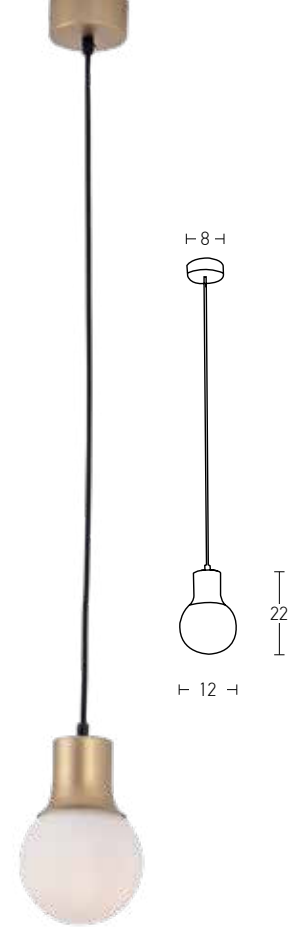

Bulb 1xG9 Led
Power MAX 9W
Input 220-240V, 50/60Hz
Dimensions Ø: 12cm H: 22cm
Base Ø: 8cm H: 3.5cm
Material Metal - Opal Glass
Special Feature 150cm Fabric Cable Adjustable
Opal Glass Ø: 12cm
Color Black Matt - Painted Gold / **Code 22220**