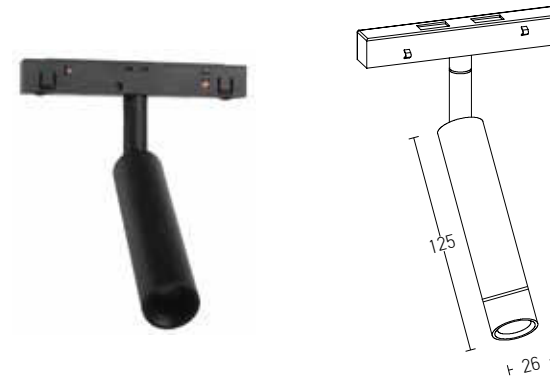

Power 5W
Input 48V
Color Temperature 3000K
Lumen 550Lm
Cri 80
Dimensions Ø: 26mm H: 125mm
Beam Angle 24°
DALI Dimmable ☐
Material Aluminium
Color Sandy Black / **Code 2094**
CREE ⇄