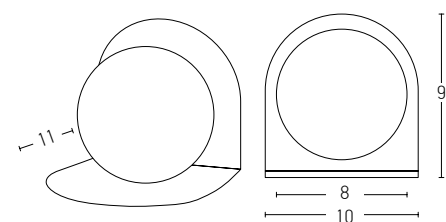

Bulb 1xG9 Led
Power MAX 7W
Input 220-240V, 50/60Hz
Dimensions L: 16cm W: 25cm H: 22cm
Material Metal - Opal Glass
Special Feature Opal Glass Ø: 12cm
Color Black Matt / **Code 20348-L**

Bulb 1xG9 Led
Power MAX 7W
Input 220-240V, 50/60Hz
Dimensions L: 10.5cm W: 16cm H: 14.5cm
Material Metal - Opal Glass
Special Feature Opal Glass Ø: 8cm
Color Black Matt / **Code 20348-S**

Bulb 1xG9 Led
Power MAX 7W
Input 220-240V, 50/60Hz
Dimensions L: 16cm W: 14cm H: 13cm
Material Metal - Opal Glass
Special Feature Opal Glass Ø: 12cm
Color Black Matt / **Code 20344-L**

Bulb 1xG9 Led
Power MAX 7W
Input 220-240V, 50/60Hz
Dimensions L: 11cm W: 10cm H: 9cm
Material Metal - Opal Glass
Special Feature Opal Glass Ø: 8cm
Color Black Matt / **Code 20344-S**