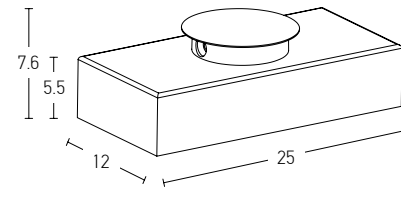

Design your own Lighting

Power 3W
Input 24V
Color Temperature 3000K
Lumen 285Lm
Cri 80
Dimensions Ø: 10cm H: 7.6cm
Dimmable Triac ☐
Material Aluminium - PC Diffuser
Special Feature Plug & Play With Jack System
Color Sandy Black / **Code 19152**
Sandy White / **Code 19151**

Ceiling / Wall Base for 24V Light System

Power 200W
Input 220-240V, 50/60Hz
Output 24V
Dimensions L: 25cm W: 12cm H: 7.6cm
Non Dimmable ☒
Material Aluminium
Driver Included
Special Feature Plug & Play With Jack System
Color Sandy Black / **Code 20139**

Ceiling / Wall Base for 24V Light System

Power 150W
Input 220-240V, 50/60Hz
Output 24V
Dimensions Ø: 15.5cm H: 7.6cm
Non Dimmable ☒
Material Aluminium
Driver Included
Special Feature Plug & Play With Jack System
Color Sandy Black / **Code 20140**

Ceiling / Wall Base for 24V Light System

Power 100W
Input 220-240V, 50/60Hz
Output 24V
Dimensions Ø: 15.5cm H: 7.6cm
Non Dimmable ☒
Material Aluminium
Driver Included
Special Feature Plug & Play With Jack System
Color Sandy Black / **Code 19154**
Sandy White / **Code 19153**

Ceiling / Wall Base for 24V Light System

Power 100W
Input 220-240V, 50/60Hz
Output 24V
Dimensions Ø: 15.5cm H: 7.6cm
Dimmable Triac ☐
Material Aluminium
Driver Included
Special Feature Plug & Play With Jack System
Remote Control Included

Color Sandy Black / **Code 19156**
Sandy White / **Code 19155**