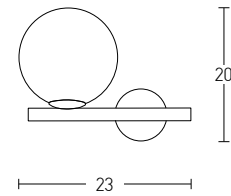

Bulb 1xE14 / 1xG9
Power MAX 15W / MAX 7W
Input 220-240V, 50/60Hz
Dimensions L: 17.5cm W: 33cm H: 21cm
Base Ø: 8cm H: 3cm
Material Metal - Opal Glass
Special Feature Opal Glass Ø: 15cm / Ø: 10cm
Color Gold Matt / **Code 1995**

Bulb 1xE14
Power MAX 15W
Input 220-240V, 50/60Hz
Dimensions L: 17.5cm W: 23cm H: 20cm
Base Ø: 8cm H: 2cm
Material Metal - Opal Glass
Special Feature Opal Glass Ø: 15cm
Color Gold Matt / **Code 1996**