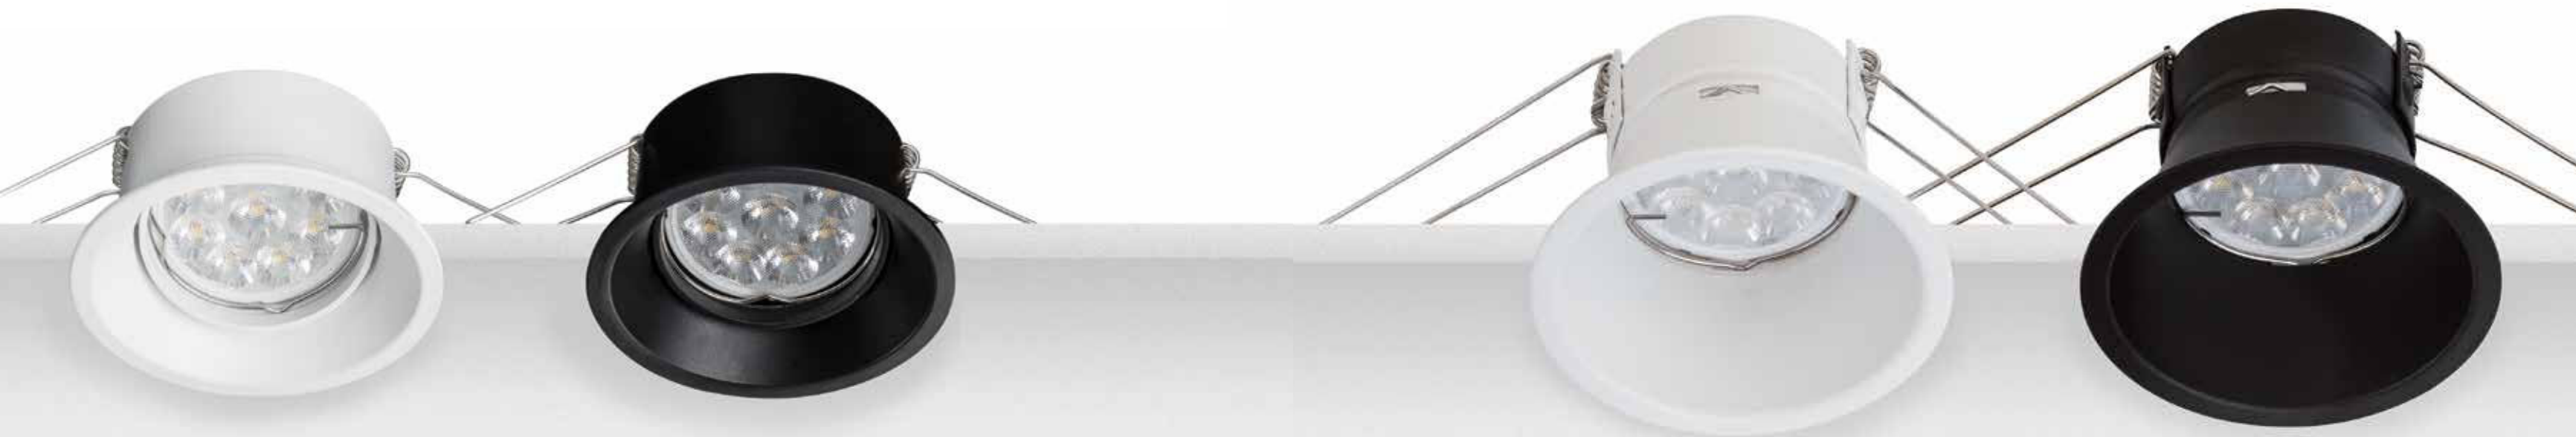

Bulb 1xGU10
Power MAX 50W
Input 220-240V, 50/60Hz
Dimensions Ø: 8.6cm H: 4cm
Cutting Hole Ø: 7.5cm
Material Aluminium
Depth Required JT: 9cm
Special Feature GU10 Lampholder Included
Movable
Color White / **Code S012**

Bulb 1xGU10
Power MAX 50W
Input 220-240V, 50/60Hz
Dimensions Ø: 8.6cm H: 4cm
Cutting Hole Ø: 7.5cm
Material Aluminium
Depth Required JT: 9cm
Special Feature GU10 Lampholder Included
Movable
Color Black / **Code S011**

Bulb 1xGU10
Power MAX 50W
Input 220-240V, 50/60Hz
Dimensions Ø: 8.3cm H: 5.5cm
Cutting Hole Ø: 7.5cm
Material Aluminium
Depth Required JT: 10.5cm
Special Feature GU10 Lampholder Included
Color Black / **Code S007**
Color White / **Code S008**