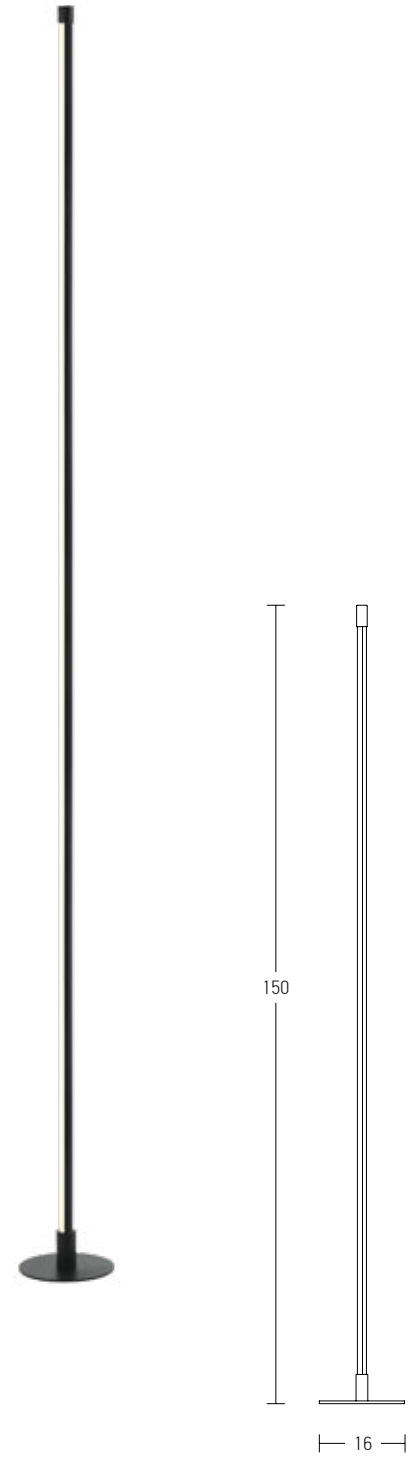

Power 20W
Input 220-240V, 50/60Hz
Color Temperature 3000K
Lumen 1600Lm
Cri 80
Dimensions Ø: 1.6cm H: 150cm
Base Ø: 16cm H: 0.5cm
Non Dimmable ☒
Material Metal - Aluminium - Acrylic
Color Black Matt / **Code 20123**