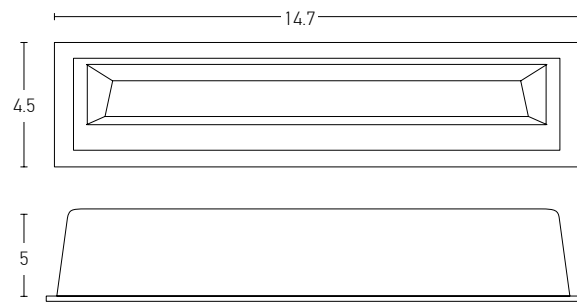

Power 13W
Input 220-240V, 50/60Hz
Color Temperature 3000K
Lumen 975Lm
Cri 90
Dimensions $\varnothing$: 6.2cm H: 8.3cm
Base $\varnothing$: 7.3cm
Cutting Hole $\varnothing$: 6.6cm
Beam Angle 33°
Non Dimmable ☒
Material Aluminium
Depth Required JT : 3.5cm
Driver Included (300mA)
Color White Matt - Black Matt Reflector / **Code S079**