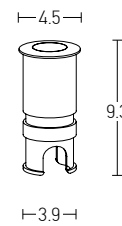

Power 3W
Input 24V
Color Temperature 3000K
Lumen 240Lm
Cri 80
IP 65
IK 8
Dimensions Ø: 4.5cm H: 9.3cm
Material Aluminium - Stainless Steel- PC Diffuser
Depth Required 11: 12cm
Recessed Mounting Box Included
Recommended Driver D-8-24 (Not Included)
Color Aluminium / **Code E178**