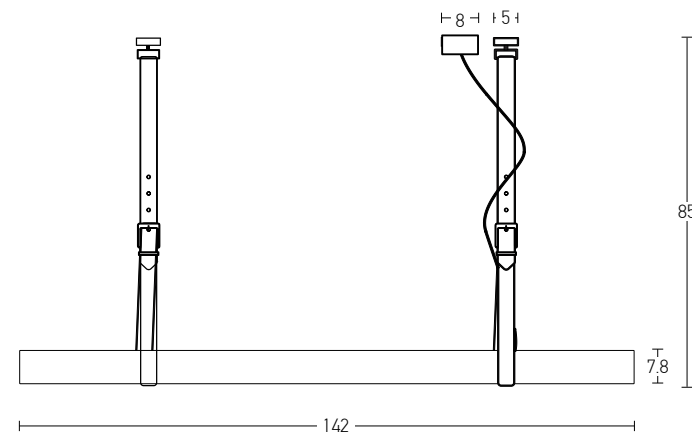

Power 45W
Input 220-240V, 50/60Hz
Color Temperature 3000K
Lumen 6300Lm
Cri 80
Dimensions L: 142cm W: 4.8cm H: 85cm
Base Ø: 8cm H: 3.5cm
Non Dimmable ☒
Material Aluminium - PC Deffuser - Leather
Special Feature 100cm Fabric Cable Adjustable
Optional Dimming DALI
Color Painted Bronze / **Code 22211**

Power 45W
Input 220-240V, 50/60Hz
Color Temperature 3000K
Lumen 6300Lm
Cri 80
Dimensions L: 142cm W: 4.8cm H: 7.8cm
Base Ø: 8cm H: 3.5cm
Non Dimmable ☒
Material Aluminium - PC Diffuser
Special Feature 200cm Fabric Cable Adjustable
Optional Dimming DALI
Color Painted Bronze / **Code 22210**