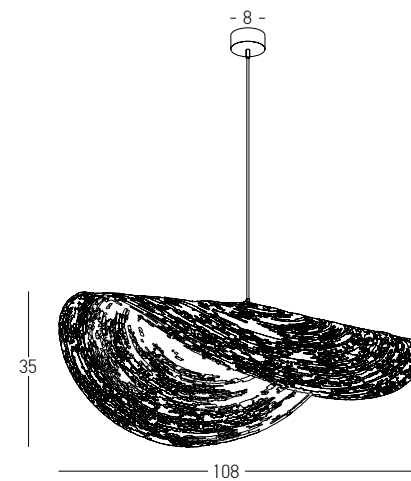

Bulb 1xE27 Led
Power MAX 20W
Input 220-240V, 50/60Hz
Dimensions Ø: 45cm H: 50cm
Base Ø: 8cm H: 3.5cm
Material Metal - Braided Wheat
Special Feature 200cm Black Fabric Cable Adjustable
Color Natural - Sandy Black / **Code 22161**

Bulb 1xE27 Led
Power MAX 20W
Input 220-240V, 50/60Hz
Dimensions Ø: 40cm H: 50cm
Base Ø: 8cm H: 3.5cm
Material Metal - Braided Wheat
Special Feature 200cm Black Fabric Cable Adjustable
Color Natural - Sandy Black / **Code 22162**

Bulb 1xE27 Led
Power MAX 20W
Input 220-240V, 50/60Hz
Dimensions Ø: 108cm H: 35cm
Base Ø: 8cm H: 3.5cm
Material Metal - Braided Wheat
Special Feature 200cm Black Fabric Cable Adjustable
Color Natural - Sandy Black / **Code 22169**