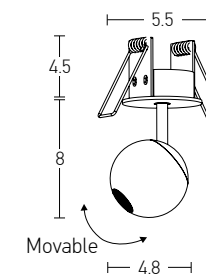

Power 4.5W
Input 220-240V, 50/60Hz
Color Temperature 3000K
Lumen 495Lm
Cri 80
Dimensions Ø: 4.8cm H: 8cm
Cutting Hole Ø: 4.5cm
Non Dimmable ☒
Material Metal - Aluminium
Beam Angle 38°
Special Feature Movable
Color Sandy Black / **Code 1907**
Sandy White / **Code 1906**