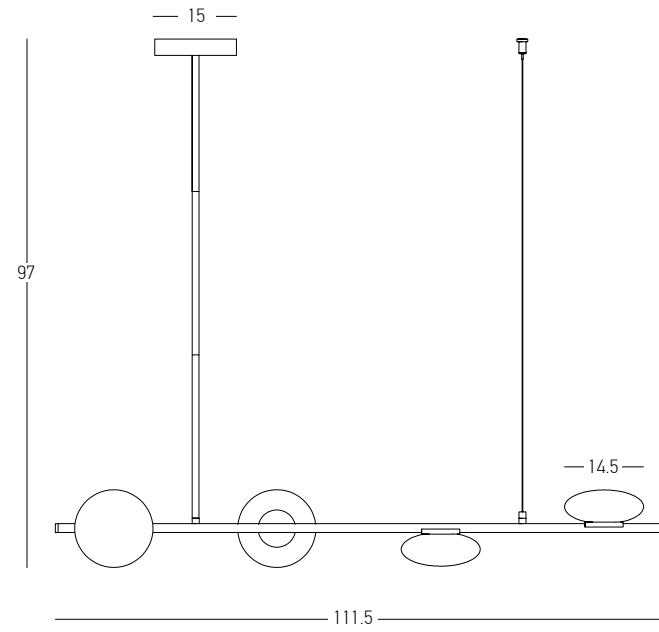

Power 23W
Input 220-240V, 50/60Hz
Color Temperature 3000K
Lumen 2300Lm
Cri 90
Dimensions L: 111.5cm W: 14.5cm H: 37-67-97cm
Base Ø: 15cm H: 3.2cm
Glass Ø: 14.5cm H: 5.5cm
Non Dimmable ☒
Material Metal - Opal Glass
Color Gold Matt / **Code 22062**