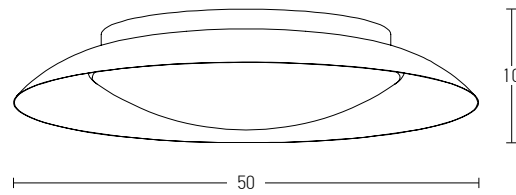

Model Finishing

Brushed Gold Matt

Brushed Coffee

Sandy White

Sandy Black

Power 20W
 Input 220-240V, 50/60Hz
 Color Temperature 3000K
 Lumen 1800Lm
 Cri 80
 Dimensions Ø: 40cm H: 8.5cm
 Non Dimmable
 Material Metal - Acrylic
 Color Black - Copper / **Code 1957**
 Color Black - Golden Leaf / **Code 1961**