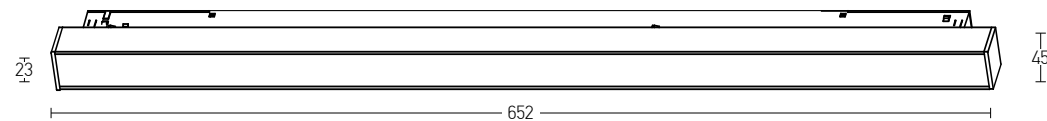

Power 20W
Input 48V
Color Temperature 3000K - 4000K
Lumen 2200Lm
Cri 80
Dimensions L: 652mm W: 23mm H: 45mm
Beam Angle 120°
DALI Dimmable ☉
Material Aluminium - PC Diffuser
Color 3000K Sandy Black / **Code 2089**
Color 4000K Sandy Black / **Code 2089-4B**
Color 3000K Sandy White / **Code 2089-3W**
OSRAM

Power 20W
Input 48V
Color Temperature 3000K
Lumen 2200Lm
Cri 80
Dimensions L: 652mm W: 23mm H: 45mm
Beam Angle 120°
Not Dimmable ☒
Material Aluminium - PC Diffuser
Color Sandy Black / **Code 2088**
OSRAM