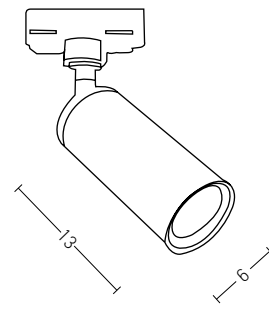

Bulb 1xGU10
Power MAX 35W
Dimensions Ø: 6cm H: 13cm
Material Aluminium
Special Feature 3 Phase Track Light
Color Black Matt / **Code S062**

Power 9W
Input 220-240V, 50/60Hz
Color Temperature 3000K
Lumen 1000Lm
Cri 90
Dimensions Ø: 6cm H: 13cm
Beam Angle 15° / 24° / 40°
Material Aluminium
Special Feature 3 Phase Track Light
Included LED Driver

Color Black Matt / **Code S062-15**
Color Black Matt / **Code S062-24**
Color Black Matt / **Code S062-40**

OSRAM