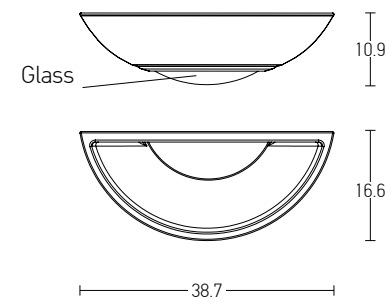

Bulb 1xE27
Power MAX 40W
Input 220-240V . 50/60Hz
Dimensions L: 16.6cm W:38.7cm H: 10.9cm
Material Gypsum - Glass
Color Pure White / **Code 20273**

Bulb 1xE14
Power MAX 40W
Input 220-240V . 50/60Hz
Dimensions L: 11cm W: 22cm H: 8.5cm
Material Gypsum
Color Pure White / **Code 20274**

Power 9.2W
Input 220-240V . 50/60Hz
Color Temperature 3000K
Lumen 460Lm
Cri 80
Dimensions Ø: 25cm L: 5.5cm
Material Gypsum
Color Pure White / **Code 20272**

Power 7.5W
Input 220-240V . 50/60Hz
Color Temperature 3000K
Lumen 375Lm
Cri 80
Dimensions Ø: 15cm L: 4.1cm
Material Gypsum
Color Pure White / **Code 20271**