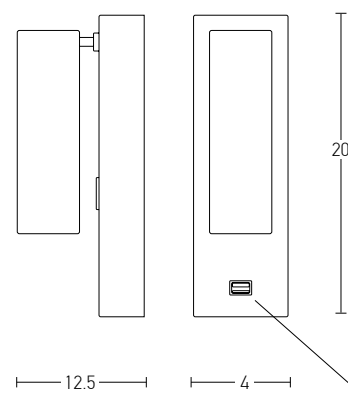

Power 3W
Input 220-240V, 50/60Hz
Color Temperature 3000K
Lumen 240Lm
Cri 80
Dimensions L: 12.5-19cm W: 4cm H: 20cm
Non Dimmable ☒
Switch On/Off
Material Metal - Aluminium
Special Feature USB Charger
Color Black Matt / **Code H35**

USB Charger