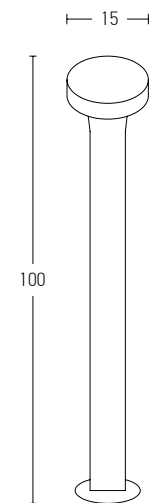

Outdoor Led Lighting | Wall - Bollard Collection

Power 12W
Input 220-240V, 50/60Hz
Color Temperature 3000K
Lumen 960Lm
Cri 80
IP 54
Dimensions Ø: 15cm L: 5.5cm
Material Aluminum - PC Diffusser
Color Graphite / **Code E237**

Power 12W
Input 220-240V, 50/60Hz
Color Temperature 3000K
Lumen 960Lm
Cri 80
IP 65
Dimensions Ø: 15cm H: 100cm
Material Aluminum - PC Diffusser
Color Graphite / **Code E249**