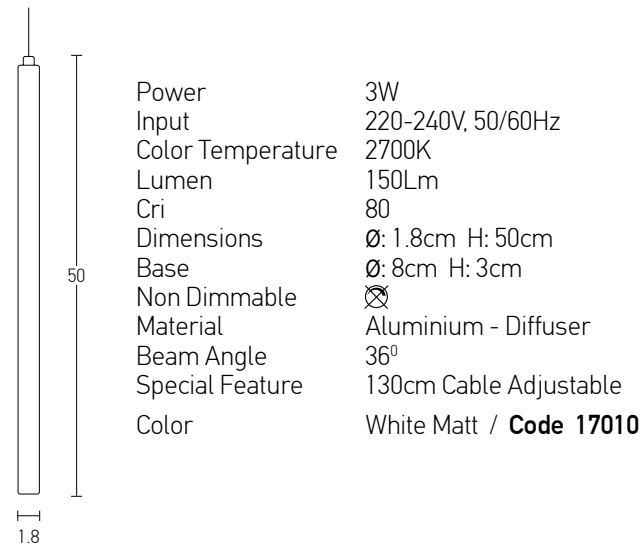

Indoor Led Lighting

Suggested Trimless Canopy **Code 20144**