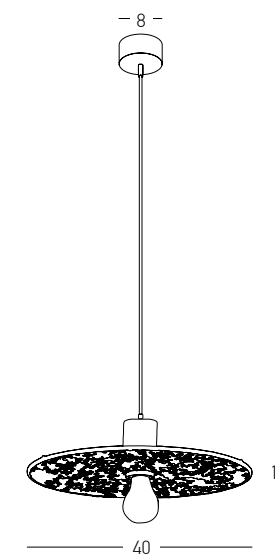

Bulb 1xE27 Led
Power MAX 20W
Input 220-240V, 50/60Hz
Dimensions Ø: 40cm H: 10cm
Base Ø: 8cm H: 3.5cm
Material Metal - Bush
Special Feature 200cm Black Fabric Cable Adjustable
Color Natural - Sandy Black / **Code 22173**