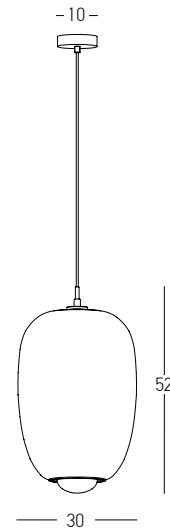

Bulb 1xG9 Led
Power MAX 7W
Input 220-240V, 50/60Hz
Dimensions Ø: 30cm H: 52cm
Base Ø: 10cm H: 2.5cm
Glass Ø: 30cm H: 43cm
Opal Glass Ø: 10.5cm H: 13.5cm
Material Metal - Smoked Glass Outside
Opal Glass Inside
Special Feature 150cm Cable Adjustable
Color Smoked Glass - Gold Matt / **Code 22056**