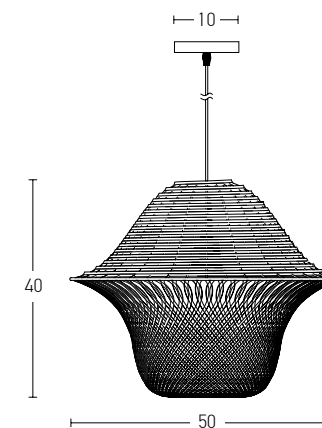

Bulb 1xE27
Power MAX 15W
Input 220-240V, 50/60Hz
Dimensions Ø: 50cm H: 40cm
Base Ø: 10cm H: 2cm
Material Metal - Rattan
Special Feature 200cm Cable Adjustable
Color Black / **Code 20153**