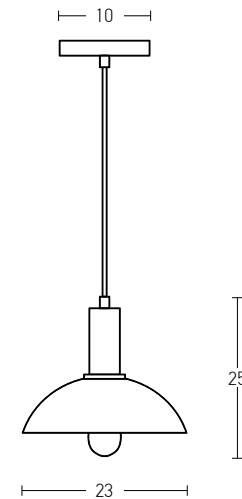

Bulb 1xE27
Power MAX 40W
Input 220-240V, 50/60Hz
Dimensions Ø: 23cm H: 25cm
Base Ø: 10cm H: 2cm
Material Aluminium
Special Feature 150cm Cable Adjustable
Color Black Matt - White Matt / **Code 180052**