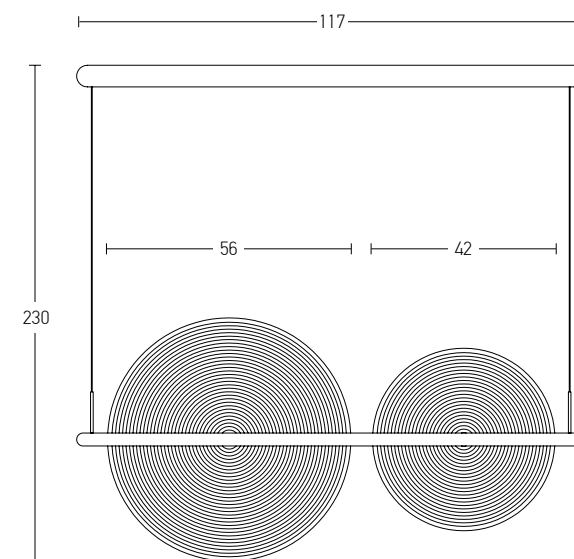

Power 70W
Input 220-240V, 50/60Hz
Color Temperature 3000K
Lumen 5600Lm
Cri 80
Dimensions L: 117cm W: 2cm H: 230cm
Base L: 117cm W: 2cm H: 3cm
Non Dimmable ☒
Material Metal - Aluminium - Acrylic
Special Feature 200cm Cable Adjustable,
Acrylic Ø: 56cm Thickness: 1cm
Acrylic Ø: 42cm Thickness: 1cm
Color Sandy Black / **Code 20161**