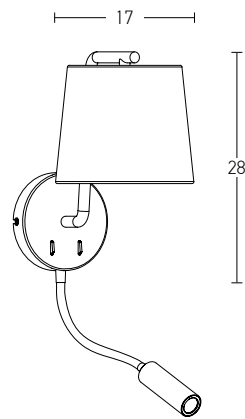

Bulb 1xE27
 Power MAX 25W
 Input 220-240V, 50/60Hz
 Dimensions Ø: 40cm H: 40cm
 Base Ø: 8cm H: 2cm
 Material Metal - Bush - Burlap
 Special Feature 150cm Cable Adjustable
 Color Natural / **Code 20354**