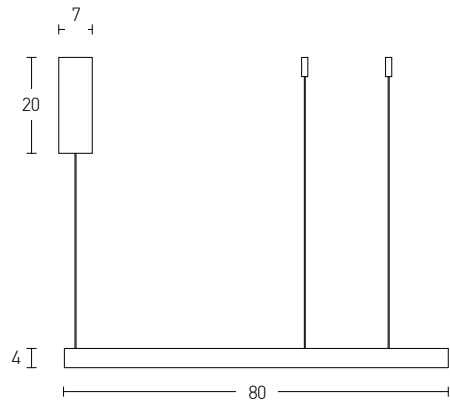

Power 50W
Input 220-240V, 50/60Hz
Color Temperature 3000K
Lumen 4000Lm
Cri 80
Dimensions Ø: 80cm H: 4cm
Base Ø: 7cm H: 20cm
Dimmable Triac ☐
Material Aluminium - Acrylic
Special Feature 210cm Cable Adjustable
Profile 4x2cm

Color Brushed Gold Matt / **Code 2007**