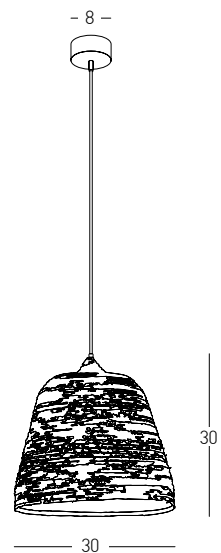

Bulb 1xE27 Led
Power MAX 20W
Input 220-240V, 50/60Hz
Dimensions Ø: 30cm H: 30cm
Base Ø: 8cm H: 3.5cm
Material Metal - Braided Wheat
Special Feature 200cm Black Fabric Cable Adjustable
Color Natural - Sandy Black / **Code 22164**