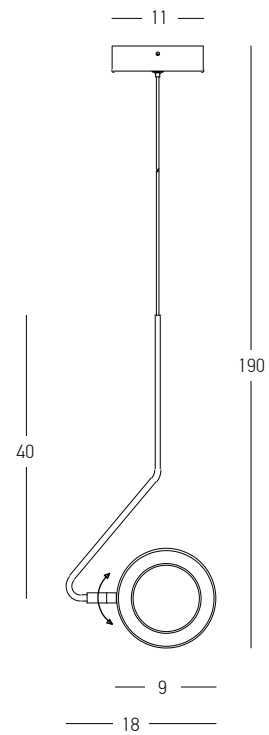

Power 7W
Input 220-240V, 50/60Hz
Color Temperature 3000K
Lumen 780Lm
Cri 80
Dimensions Ø: 9cm L: 18cm H: 40cm
Base Ø: 11cm H: 3.5cm
Dimmable Triac ☐
Material Metal - Acrylic
Special Feature 150cm Cable Adjustable
Movable Ring
Profile 2x1.5cm
Color White Matt / **Code 22044**
Color Black Matt - Gold Matt / **Code 22045**