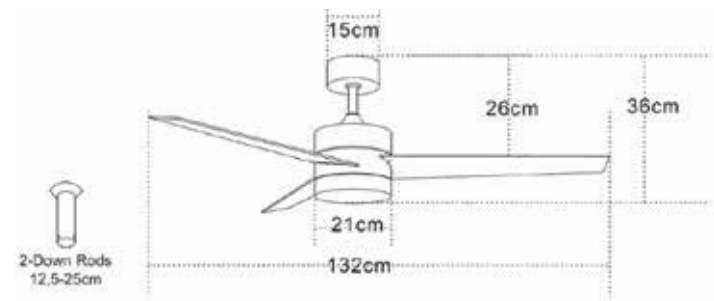

Color Double Face White Matt - Natural Wood Blades
 White Matt - White Matt Blades / **Code 19132**

Double Face Blades

Led Light Source	18W
Input	220-240V, 50/60Hz
Color Temperature	3000K, 4000K, 6000K
Lumen	1800Lm
Cri	80
dB	20
Dimensions	47" Ø: 120cm H: 37-49.5cm
Air Flow	156.3m ³ / min
Night Mode	Time Setting 1h / 4h / 8h
Material	Metal - Polycarbonate - ABS
Special Feature	2 Down Rods 12.5-25cm Summer & Winter Function
Motor Feature	DC Motor 38W 5 Speeds
Color	White Matt - Maple Blades / Code 19130
Color	Chrome Matt - Maple Blades / Code 19131