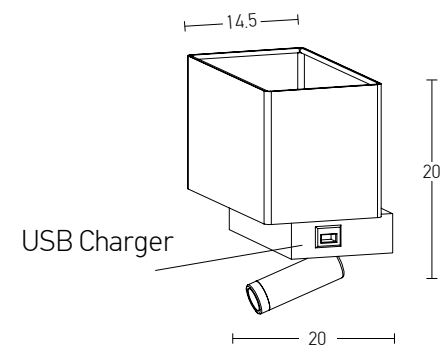

Led 3W
Bulb 1xE27
Power MAX 40W
Input 220-240V, 50/60Hz
Color Temperature 3000K
Lumen 240Lm
Dimensions L: 25cm W: 17cm H: 28cm
Base Ø: 12cm H: 2.5cm
Non Dimmable ☒
Switch 2/Switch On-Off
Material Metal - Aluminium - Fabric Shade
Special Feature Shade Ø: 17cm H: 14.5cm
Stick Ø: 2.8cm L: 36cm
Color Black Matt / **Code H57**

Led 3W
Bulb 1xE27
Power MAX 40W
Input 220-240V, 50/60Hz
Color Temperature 3000K
Lumen 240Lm
Cri 80
Dimensions L: 14.5-20cm W: 20cm H: 20cm
Non Dimmable ☒
Switch 2 On/Off
Material Metal - Aluminium - Fabric Shade
Special Feature USB Charger
Shade L: 12cm W: 20cm H: 11cm
Stick Ø: 2.8cm H: 8.5cm
Color Black Matt / **Code H59**