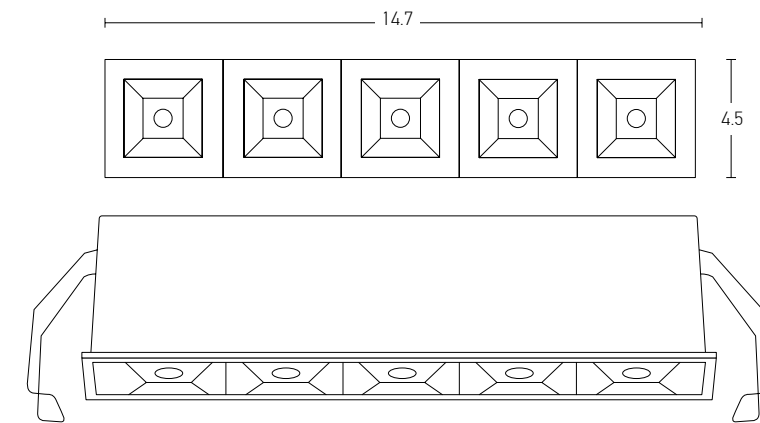

Power 11W
Input 220-240V, 50/60Hz
Color Temperature 3000K
Lumen 770Lm
Cri 90
Dimensions L: 14.7cm W: 4.5cm H: 5cm
Cutting Hole 13.5 x 3.5cm
Beam Angle 30°
Non Dimmable ☒
Material Aluminium
Depth Required $\updownarrow$: 5.5cm
Driver Included (600mA)
Color Sandy White - Black / **Code S086**