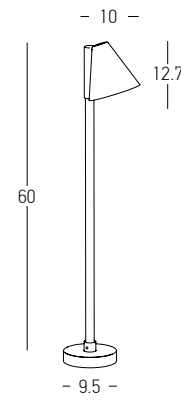

Outdoor Led Lighting | Spike Collection

Power 6W
Input 220-240V, 50/60Hz
Color Temperature 3000K
Lumen 600Lm
Cri 80
IP 65
Dimensions L: 10cm W: 10cm H: 60cm
Base Ø: 9.5cm H: 2cm
Beam Angle 40°
Material Aluminum - Tempered Glass
Special Feature Spike & Base Included
Color Graphite / **Code E283**

Bulb 1xGU10
Power MAX 20W
Input 220-240V, 50/60Hz
IP 65
Dimensions L: 10cm W: 10cm H: 60cm
Material Aluminum - Tempered Glass
Special Feature Spike Included
Recommended Base E282-SP / Not Included
Color Graphite / **Code E281**

Bulb 1xGU10
Power MAX 20W
Input 220-240V, 50/60Hz
IP 65
Dimensions L: 10cm W: 10cm H: 100cm
Material Aluminum - Tempered Glass
Special Feature Spike Included
Recommended Base E282-SP / Not Included
Color Graphite / **Code E282**

Base for E281 - E282
Dimensions Ø: 9.5cm H: 2cm
Material Aluminium
Color Graphite / **Code E282-SP**