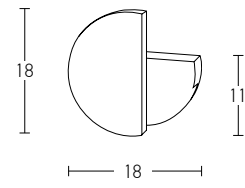

Power 9W
Input 220-240V, 50/60Hz
Color Temperature 3000K
Lumen 810Lm
Cri 80
IP 65
Dimensions L: 7.8cm W: 18cm H: 11-18cm
Material Aluminium - PC Diffuser
Special Feature Movable
Color Sandy White / **Code E200**

Power 9W
Input 220-240V, 50/60Hz
Color Temperature 3000K
Lumen 810Lm
Cri 80
IP 65
Dimensions L: 7.8cm W: 7cm H: 18.8cm
Material Aluminium - PC Diffuser
Special Feature Movable
Color Sandy White / **Code E198**