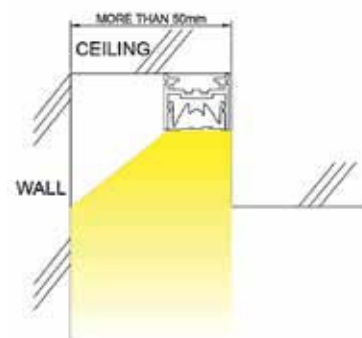

Profile Set
20325 2m Aluminium Profile + 2m Opal PC Cover + 4pcs Metal Clips

Profile Set
20325-60D 2m Aluminium Profile + 2m Clear PC Diffuser Cover (Degrees 60°) + 4pcs Metal Clips

Profile Set
20325-WG 2m Aluminium Profile + 2m PMMA Lens Cover (Wall Grazer) + 4pcs Metal Clips

Profile Set
20325-30D 2m Aluminium Profile + 2m PMMA Lens Cover (Degrees 30°) + 4pcs Metal Clips