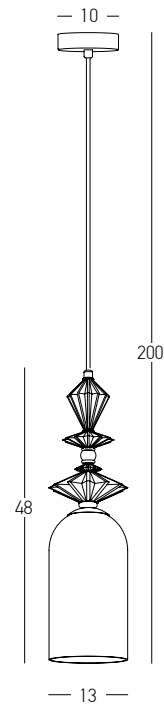

Bulb 1xE27
Power MAX 40W
Input 220-240V, 50/60Hz
Dimensions Ø: 13cm H: 48cm
Base Ø: 10cm H: 2.5cm
Opal Glass Ø: 13cm H: 24cm
Material Metal - Ceramic - Opal Glass
Special Feature 150cm Fabric Cable Adjustable
Color Antique Brass / **Code 22078**