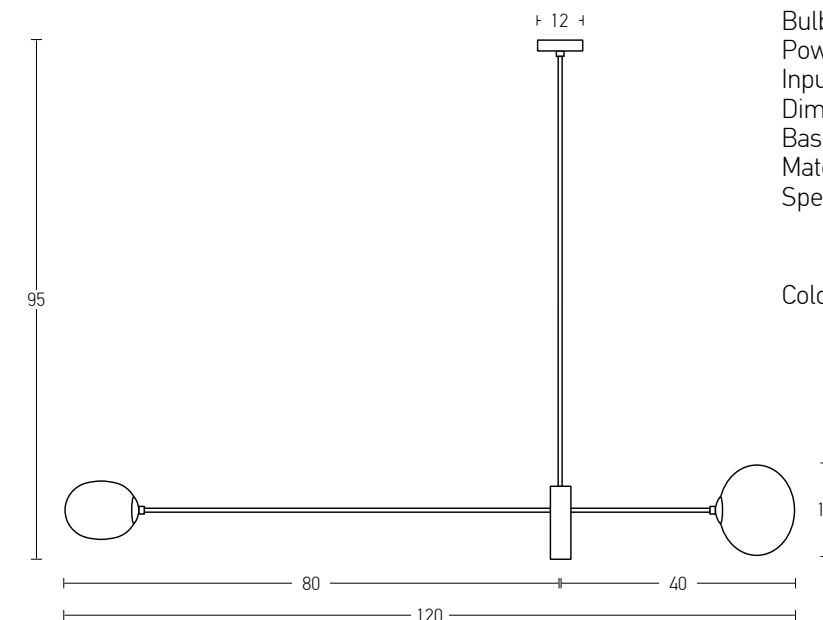

Bulb
Power
Input
Dimensions
Base
Material
Special Feature
Color

2xG9 Led
MAX 9W
220-240V, 50/60Hz
L: 120cm W: 18cm H: 95cm
Ø: 12cm H: 2.5cm
Metal - Brass - Opal Glass
Standard Length
Glass Ø: 18cm
Glass Ø: 9cm
Sandy Black - Painted Gold / **Code 22267**