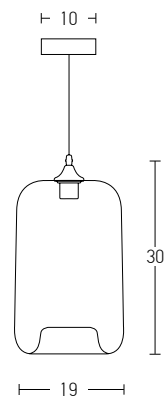

Bulb 1xE27
Power MAX 40W
Input 220-240V, 50/60Hz
Dimensions Ø: 19cm H: 30cm
Base Ø: 10cm H: 2.5cm
Material Glass
Special Feature 150cm Cable Adjustable
Color Smoked Grey / **Code 14101**