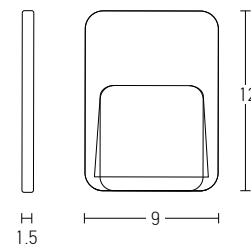

Power 1W
 Input 220-240V, 50/60Hz
 Color Temperature 3000K
 Lumen 80Lm
 Cri 80
 IP 65
 Dimensions L: 9cm W: 9cm H: 4.1cm
 Recessed Mounting Box L: 7.3cm W: 7.3cm (Included)
 Depth 6cm
 Material Aluminium - PC Diffuser
 Color Graphite / **Code E246-G**
 Color Sandy White / **Code E246-W**