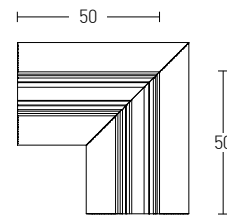

Power by : **CASAMBI**
 Available App on :

TRIMLESS Track : 1m / 2m / 3m

CORNER 90° (c1)
Vertical Plane

CORNER 90° (c2)
Horizontal Plane

Track Code	Size	Color	Corner Code	Plane	Color
2083B-1	1m	Sandy Black	2083B-C1	Vertical	Sandy Black
2083W-1	1m	Sandy White	2083W-C1	Vertical	Sandy White
2083B-2	2m	Sandy Black	2083B-C2	Horizontal	Sandy Black
2083W-2	2m	Sandy White	2083W-C2	Horizontal	Sandy White
2083B-3	3m	Sandy Black			
2083W-3	3m	Sandy White			