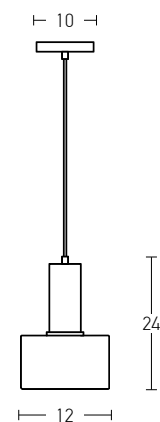

Indoor Lighting

Bulb 1xE27
Power MAX 40W
Input 220-240V, 50/60Hz
Dimensions Ø: 35cm H: 34cm
Base Ø: 10cm H: 2cm
Material Aluminium
Special Feature 150cm Cable Adjustable
Color Saumon Matt - White Matt / **Code 180050**

Bulb 1xE27
Power MAX 40W
Input 220-240V, 50/60Hz
Dimensions Ø: 23cm H: 25cm
Base Ø: 10cm H: 2cm
Material Aluminium
Special Feature 150cm Cable Adjustable
Color Black Matt - White Matt / **Code 180052**

Bulb 1xE27
Power MAX 40W
Input 220-240V, 50/60Hz
Dimensions Ø: 12cm H: 24cm
Base Ø: 10cm H: 2cm
Material Aluminium
Special Feature 150cm Cable Adjustable
Color Saumon Matt - Bronze / **Code 180051**