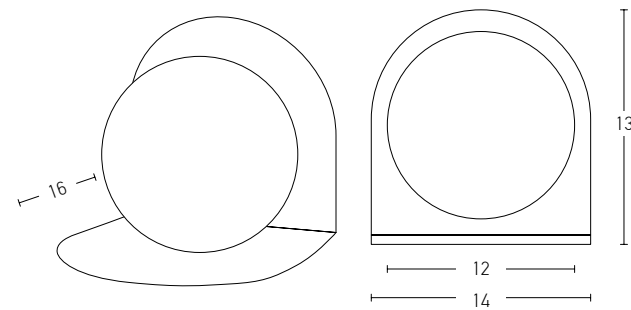

Bulb 1xG9 Led
 Power MAX 7W
 Input 220-240V, 50/60Hz
 Dimensions L: 16cm W: 25cm H: 22cm
 Material Metal - Opal Glass
 Special Feature Opal Glass Ø: 12cm
 Color Black Matt / **Code 20348-L**

Bulb 1xG9 Led
 Power MAX 7W
 Input 220-240V, 50/60Hz
 Dimensions L: 10.5cm W: 16cm H: 14.5cm
 Material Metal - Opal Glass
 Special Feature Opal Glass Ø: 8cm
 Color Black Matt / **Code 20348-S**