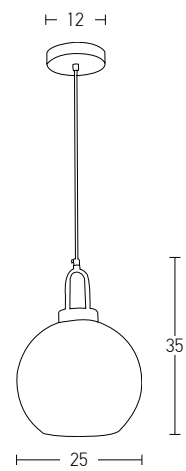

Bulb
Power
Input
Dimensions
Base
Material
Special Feature
Color

1xE27
MAX 40W
220-240V, 50/60Hz
Ø: 25cm H: 35cm
Ø: 12cm H: 2.5cm
Glass - Metal
150cm Cable Adjustable
Grey - Antique Brass / **Code 19177**