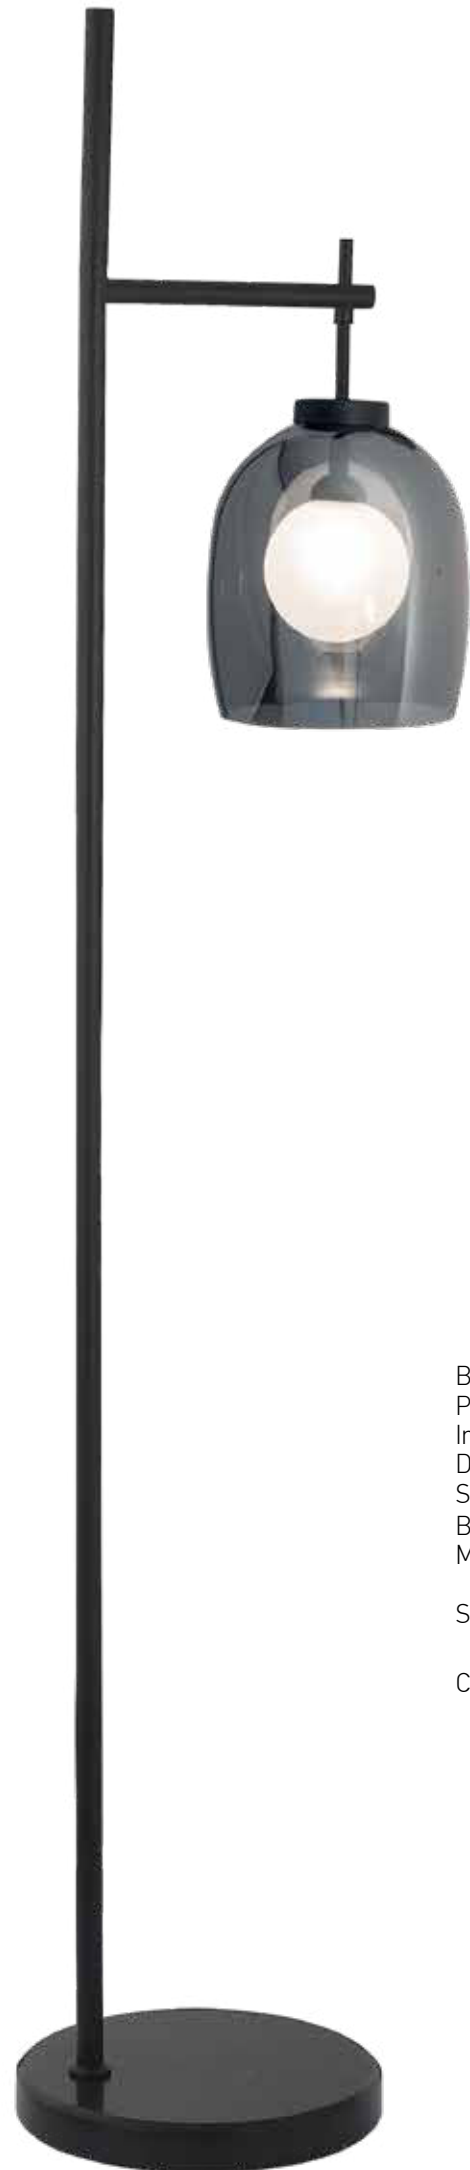

Bulb 1xG9 Led
Power MAX 5W
Input 220-240V, 50/60Hz
Dimensions L: 31cm W: 26cm H: 145cm
Smoked Glass Ø: 18cm H: 20cm
Base Ø: 26cm W: 3.5cm
Material Metal - Smoked Glass Outside
Opal Glass Inside - Black Marble Base
Special Feature 150cm Cable Available
Opal Glass Ø: 10cm
Color Sandy Black - Black Marble / **Code 22053**