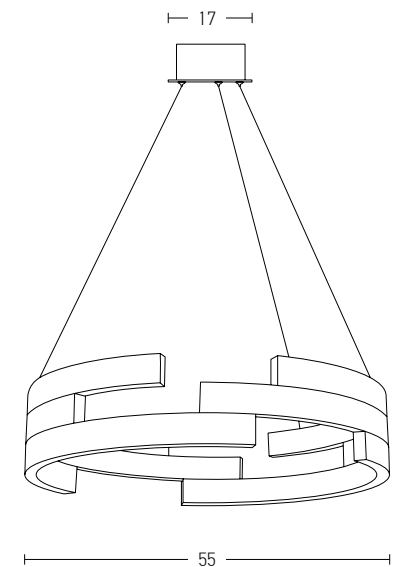

Power 90W
Input 220-240V, 50/60Hz
Color Temperature 3000K
Lumen 7200Lm
Cri 80
Dimensions Ø: 55cm H: 14cm
Base Ø: 17cm H: 6.5cm
Non Dimmable ☒
Material Aluminium - Acrylic
Special Feature 140cm Cable Adjustable
Color Brown - Wood / **Code 17002**