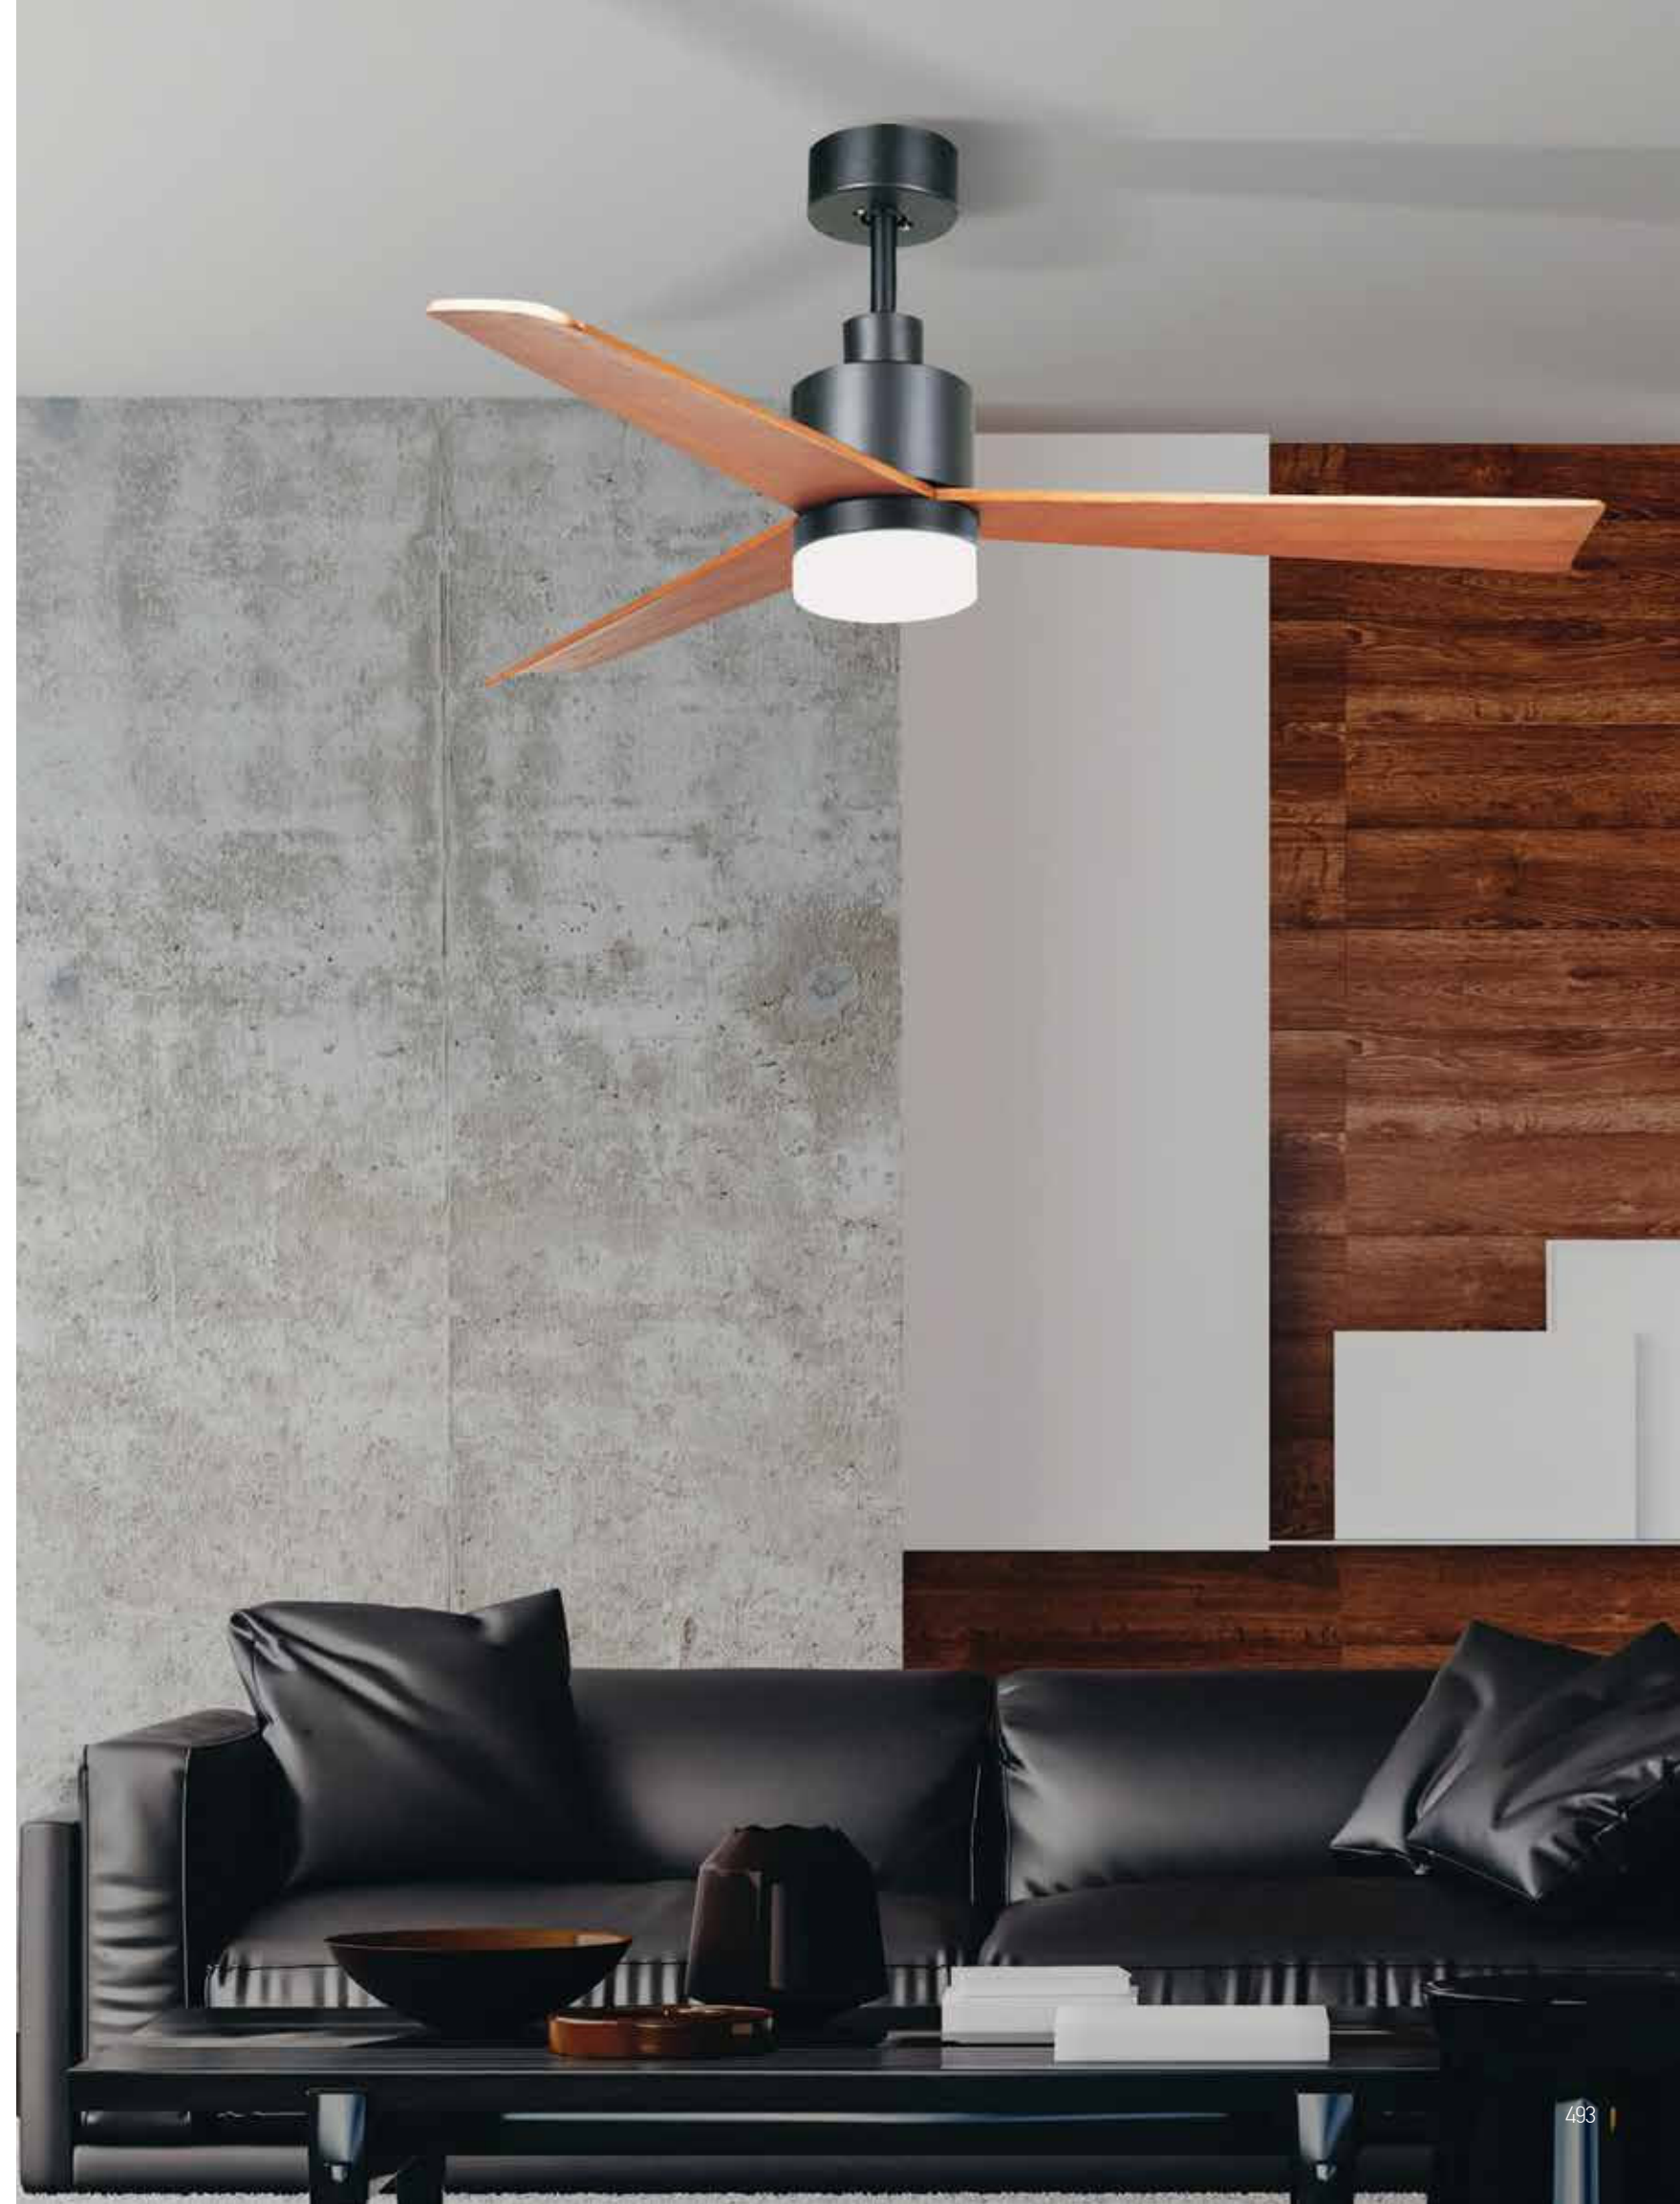

Led Light Source Without Light
Input 220-240V, 50/60Hz
dB 23
Dimensions 52" Ø: 132cm H: 32.5-45cm
Air Flow 175.3m³ min
Night Mode Time Setting 1h / 2h / 4h / 8h
Material Metal - Wood
Special Feature 2 Down Rods 12.5-25cm
Summer Function
Motor Feature AC Motor 57W
3 Speeds
Color Black Matt - Cherry Wood Blades / **Code 19136**

Led Light Source 15W
Input 220-240V, 50/60Hz
Color Temperature 3000K, 4000K, 6000K
Lumen 1500Lm
Cri 80
dB 23
Dimensions 52" Ø: 132cm H: 37.5-50cm
Air Flow 175.3m³ min
Night Mode Time Setting 1h / 2h / 4h / 8h
Material Metal - Polycarbonate - Wood
Special Feature 2 Down Rods 12.5-25cm
Summer Function
Motor Feature AC Motor 57W
3 Speeds
Color Black Matt - Cherry Wood Blades / **Code 19135**