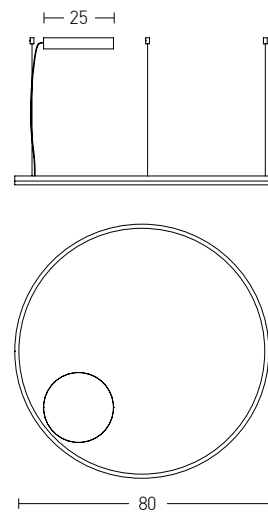

Power 55W
Input 220-240V, 50/60Hz
Color Temperature 3000K
Lumen 4400Lm
Cri 80
Dimensions Ø: 80cm H: 200cm
Base Ø: 25cm H: 5cm
Dimmable Triac ☐
Material Aluminium - Acrylic
Special Feature 200cm Cable Adjustable
Color Black Matt / **Code 20262**
Color White Matt / **Code 20263**
Color Gold Matt / **Code 22240**