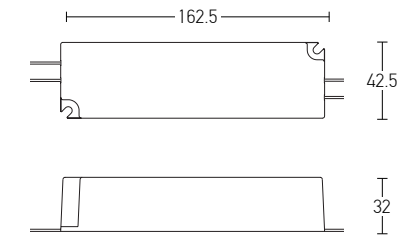

Remote Drivers

Remote Driver 60W
48V
5Years Guarantee
ON-OFF / **Code 20295**
DALI KIT / **Code 20322**
PUSH BUTTON KIT / **Code 20300**
BLUETOOTH KIT / **Code 20303**