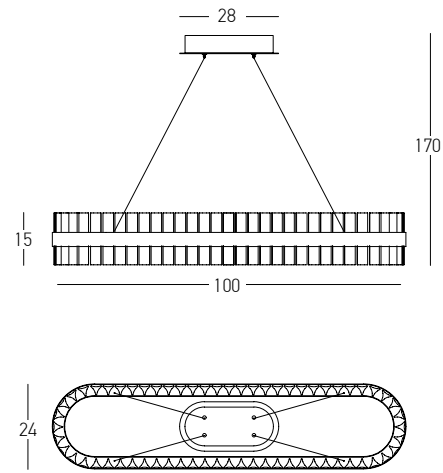

Power 68W
Input 220-240V, 50/60Hz
Color Temperature 3000K
Lumen 8700Lm
Cri 80
Dimensions L: 100cm W: 24cm H: 170cm
Base L: 28cm W: 14cm H: 5cm
Dimmable Triac ☐
Material Stainless Steel - Clear Glass
Special Feature 150cm Cable Adjustable
Profile 3.5x4cm
Color Gold Matt / **Code 22041**