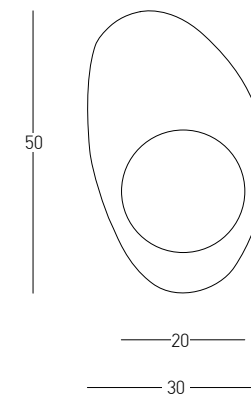

Bulb 1xG9 Led
Power MAX 7W
Input 220-240V, 50/60Hz
Dimensions L: 8cm W: 26cm H: 36cm
Material Metal - Opal Glass
Special Feature Opal Glass Ø: 8cm
Color Sandy Olive Green - Painted Gold / **Code 22203**
Color Terracotta - Painted Gold / **Code 22204**
Color Elephant Grey - Sandy Black / **Code 22205**

Bulb 1xG9 Led
Power MAX 7W
Input 220-240V, 50/60Hz
Dimensions L: 11cm W: 40cm H: 40cm
Material Metal - Opal Glass
Special Feature Opal Glass Ø: 8cm
Color Sandy Olive Green - Painted Gold / **Code 22201**

Model Finishing

Bulb 1xE27
Power MAX 20W
Input 220-240V, 50/60Hz
Dimensions L: 24cm W: 30cm H: 50cm
Base Ø: 15cm H: 3cm
Material Metal - Opal Glass
Special Feature Opal Glass Ø: 20cm
Color Painted Gold / **Code 22200**