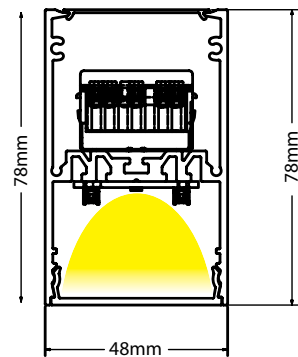

Fill in your code using the following items from the table.

Ceiling Profile

Code	Length	Driver	Kelvin	Set	Body Color
51	58 = 58cm	O = ON/OFF	3 = 3000K	E = HE	W = Sandy White
51	86 = 86cm	D = Dali	4 = 4000K	O = HO	B = Sandy Black
51	114 = 114cm				G = Sandy Grey
51	142 = 142cm				
51	170 = 170cm				
51	198 = 198cm				
51	226 = 226cm				
51	254 = 254cm				
51	282 = 282cm				
51	310 = 310cm				
51	338 = 338cm				

Guide to Create your Code by Choosing : 51 - Length - Driver - Kelvin - Set - Body Color