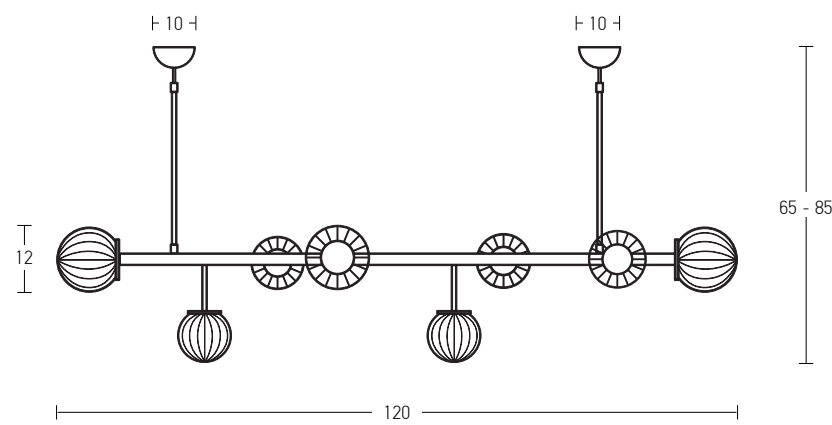

Bulb	8xG9 Led
Power	MAX 40W
Input	220-240V, 50/60Hz
Dimensions	L: 120cm H: 65-85cm
Base	Ø: 10cm
Material	Metal- Clear Glass
Special Feature	Clear Glass Ø: 12cm
Color	Bronze / Code 18132-BR