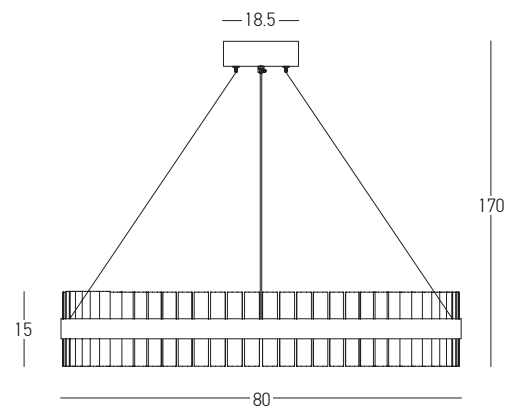

Power 56W
Input 220-240V, 50/60Hz
Color Temperature 3000K
Lumen 7220Lm
Cri 80
Dimensions Ø: 60cm H: 170cm
Base Ø: 18.5cm H: 5cm
Dimmable Triac ☐
Material Stainless Steel - Clear Glass
Special Feature 150cm Cable Adjustable
Profile 3.5x4cm
Color Gold Matt / **Code 22039**