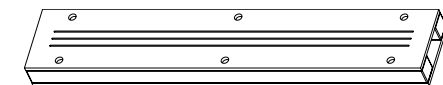

Tooling for Cutting Soft Track
Code 20281