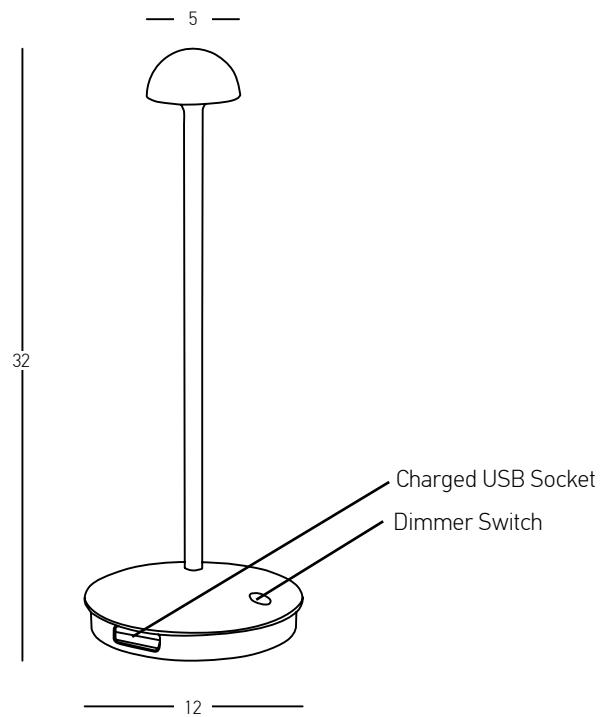

Power	2W
Input	220-240V, 50/60Hz
Color Temperature	3000K
Lumen	70Lm
Cri	80
IP	54
Dimensions	Ø: 12cm H: 32cm
3 Steps Dimming	10%, 50%, 100%
Material	Aluminum - PC Difusser
Special Feature	Portable Table Lamp USB Cable & Adaptor Included
Color	Black Matt / Code E314
Color	White Matt / Code E313