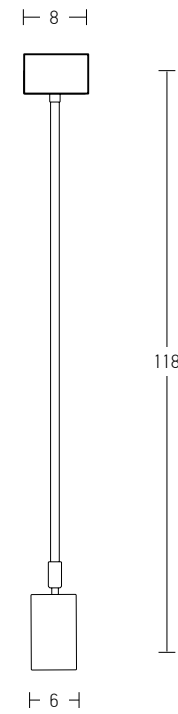

Bulb 1xGU10
Power MAX 25W
Input 220-240V, 50/60Hz
Dimensions Ø: 6cm H: 118cm
Base Ø: 8cm H: 3.5cm
Material Metal
Color Corten / **Code 22186**

Bulb 1xGU10
Power MAX 25W
Input 220-240V, 50/60Hz
Dimensions H: 18cm
Base Ø: 5cm H: 2cm
Material Metal
Color Painted Bronze / **Code 22187**