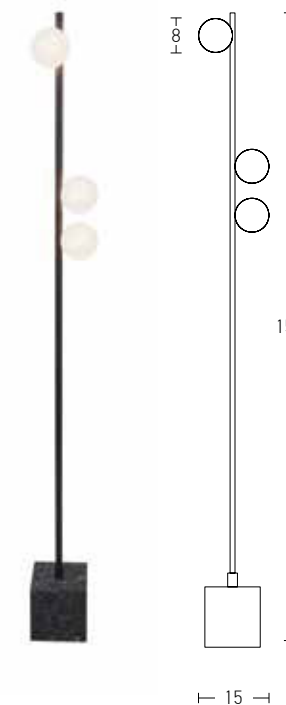

Bulb 3xG9 Led
Power MAX 9W
Input 220-240V, 50/60Hz
Dimensions H: 156cm
Base L: 15cm W: 15cm H: 15cm
Material Metal - Marble - Opal Glass
Special Feature 150cm Cable Available
Opal Glass Ø: 8cm
Color White Marble - Gold Matt / **Code 18179**
Color Black Marble - Black Matt / **Code 20362**