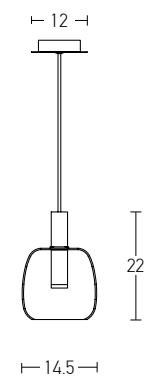

Power 5W
Input 220-240V, 50/60Hz
Color Temperature 3000K
Lumen 450Lm
Cri 80
Dimensions Ø: 14.5cm H: 22cm
Base Ø: 12cm H: 2.5cm
Non Dimmable ☒
Material Aluminium - Glass - Acrylic
Special Feature 150cm Cable Adjustable
Color Black Matt - Smoked Grey / **Code 1967**
Color Gold Matt - Clear Glass / **Code 1968**