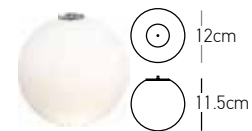

Terminal Diffuser
6V | 5W | 350Lm
3000K | CRi 90 | IP44
Dimmable Triac
Metal - Opal Glass

Black Matt
Code 22231-B

White Matt
Code 22231-W

Gold Matt
Code 22231-G