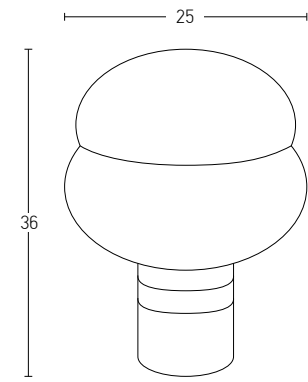

Bulb 1xE27
Power MAX 20W
Input 220-240V, 50/60Hz
Dimensions Ø: 25cm H: 36cm
Material Metal - Concrete - Glass
Special Feature 120cm Cable Available
Color Black Matt / **Code 20270**