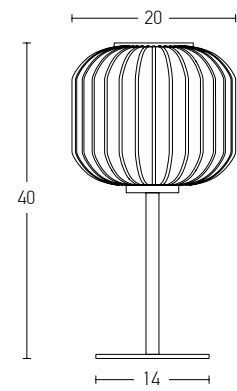

Bulb 1xE27
Power MAX 25W
Input 220-240V, 50/60Hz
Dimensions Ø: 20cm H: 40cm
Base Ø: 14cm H: 0.5cm
Material Metal - Glass
Special Feature 150cm Cable Available
Color White - Gold Matt / **Code 20252**