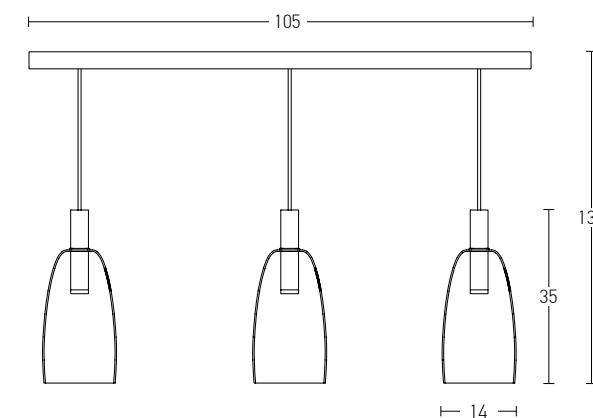

Power 3x5W
Input 220-240V, 50/60Hz
Color Temperature 3000K
Lumen 1350Lm
Cri 80
Dimensions L: 105cm W: 14cm H: 135cm
Base L: 105cm W: 6.5cm H: 2.7cm
Non Dimmable ☒
Material Aluminium - Glass - Acrylic
Special Feature 100cm Cable Adjustable
Color Black Matt - Smoked Grey / **Code 1970**