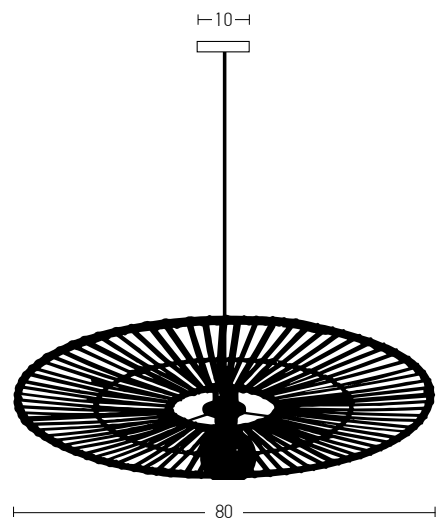

Bulb 1xE27
Power MAX 40W
Input 220-240V, 50/60Hz
Dimensions Ø: 80cm H: 1.5cm
Base Ø: 10cm H: 2cm
Material Metal - Bamboo
Special Feature 150cm Cable Adjustable
Color White - Natural Bamboo / **Code 19106**