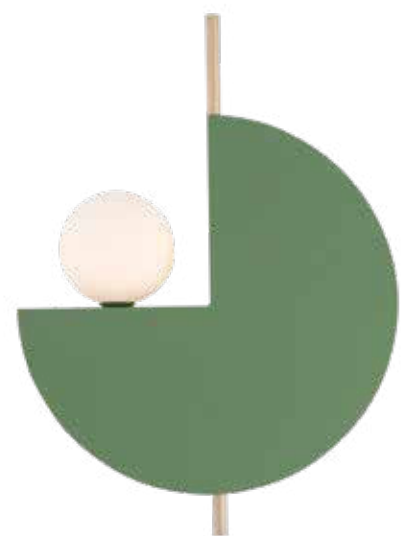

Model Finishing

Sandy Olive Green
Painted Gold