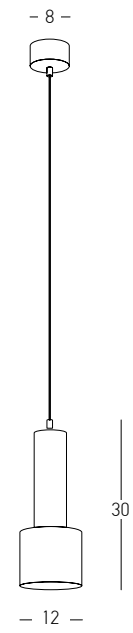

Bulb 1xGU10
Power MAX 25W
Input 220-240V, 50/60Hz
Dimensions Ø: 10.5cm H: 25cm
Base Ø: 8cm H: 3.5cm
Material Metal - Aluminium
Special Feature 200cm Fabric Cable Adjustable
Color Sandy Black - Painted Gold / Code 22185 