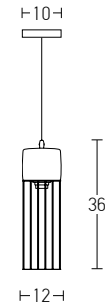

Bulb 1xE27
Power MAX 40W
Input 220-240V, 50/60Hz
Dimensions Ø: 12cm H: 36cm
Base Ø: 10cm H: 2.5cm
Material Metal - Concrete
Special Feature 120cm Fabric Cable Adjustable
Color Concrete - Chrome Base / **Code 1660**