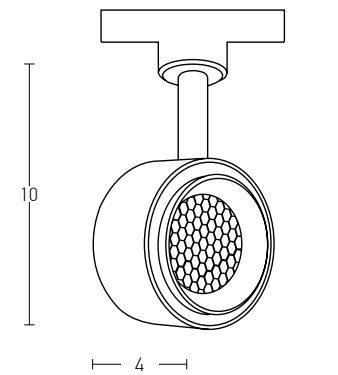

Power 8W
Input 220-240V, 50/60Hz
Color Temperature 3000K
Lumen 600Lm
Cri 80
Dimensions Ø: 7cm L: 4cm H: 10cm
Beam Angle 36°
Dimmable Triac ☐
Material Aluminium
Special Feature 3 Phase Track Light
Included Honeycomb
Color Sandy Black / **Code Z65644T-B**
Color Sandy White / **Code Z65644T-W**