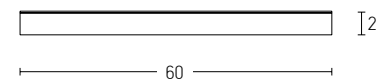

Power 12W
Input 220-240V, 50/60Hz
Color Temperature 3000K
Lumen 1100Lm
Cri 80
Dimensions L: 4cm W: 60cm H: 2cm
Non Dimmable ☒
Material Stainless Steel - Acrylic
Special Feature IP 44 - Click on Mirror
Remote Driver Included
Color Anodized Stainless Steel / **Code 20148**