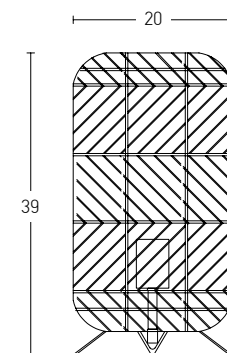

Bulb 1xE27
Power MAX 40W
Input 220-240V, 50/60Hz
Dimensions Ø: 50cm H: 50cm
Base Ø: 10cm H: 2cm
Material Metal - Rattan
Special Feature 200cm Cable Adjustable
Color Natural / **Code 20230**

Bulb 1xE27
Power MAX 40W
Input 220-240V, 50/60Hz
Dimensions Ø: 40cm H: 40cm
Base Ø: 10cm H: 2cm
Material Metal - Rattan
Special Feature 200cm Cable Adjustable
Color Natural / **Code 20233**

Bulb 1xE14
Power MAX 25W
Input 220-240V, 50/60Hz
Dimensions Ø: 20cm H: 39cm
Material Metal - Rattan
Special Feature 120cm Cable Available
Color Natural / **Code 20231**