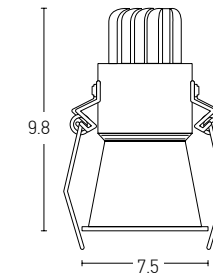

Power 6W
Input 220-240V, 50/60Hz
Color Temperature 3000K
Lumen 480Lm
Cri 90
Dimensions Ø: 5.5cm H: 9.1cm
Cutting Hole Ø: 5.2cm
Beam Angle 24°
Non Dimmable ☒
Material Aluminium
Depth Required JT : 9.5cm
Driver Included (160mA)
Color White Matt / **Code S073**

Power 10W
Input 220-240V, 50/60Hz
Color Temperature 3000K
Lumen 800Lm
Cri 90
Dimensions Ø: 7.5cm H: 9.8cm
Cutting Hole Ø: 7.2cm
Beam Angle 31°
Non Dimmable ☒
Material Aluminium
Depth Required JT : 10.5cm
Driver Included (250mA)
Color White Matt / **Code S075**