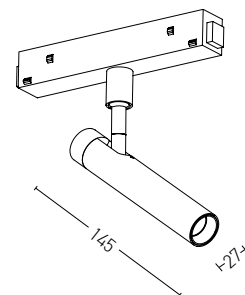

Power 5W
Input 48V
Color Temperature 3000K
Lumen 550Lm
Cri 80
Dimensions Ø: 26mm H: 125mm
Beam Angle 24°
DALI Dimmable ☐
Material Aluminium
Color Sandy Black / **Code 2094**
CREE ⇄