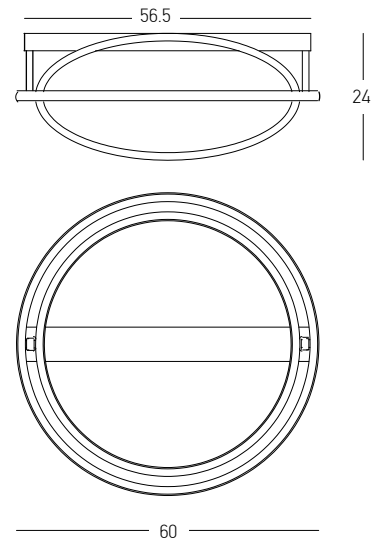

Indoor Led Lighting

Power 56W
Input 220-240V, 50/60Hz
Color Temperature 3000K
Lumen 6000Lm
Cri 80
Dimensions Ø: 60cm H: 14-24cm
Base L: 56,5cm W: 7cm H: 3.5cm
Dimmable Triac ☐
Material Metal - Aluminium - Silicon
Special Feature Profile 2x2cm
Movable

Color Black Matt / **Code 22016**
Color Gold Matt / **Code 22018**