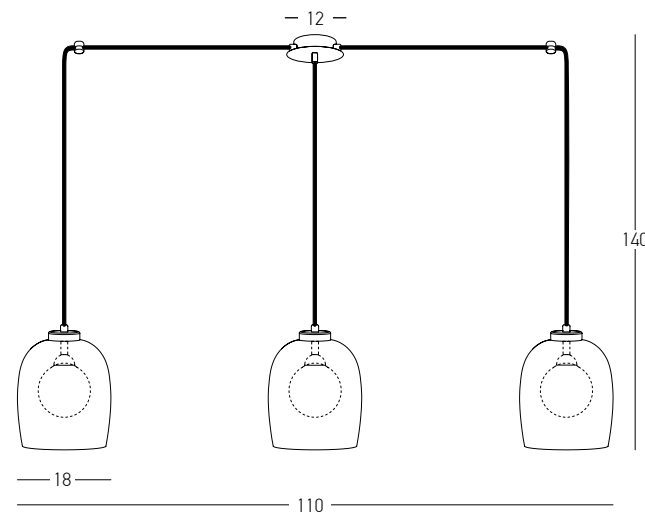

Bulb 3xG9 Led
Power MAX 5W
Input 220-240V, 50/60Hz
Dimensions L: 110cm W: 18cm H: 140cm
Base Ø: 12cm H: 3cm
Glass Ø: 18cm H: 23cm
Material Metal - Smoked Glass Outside
Opal Glass Inside
Special Feature 150cm Cable Adjustable
Opal Glass Ø: 10cm
Color Sandy Black / **Code 22146**