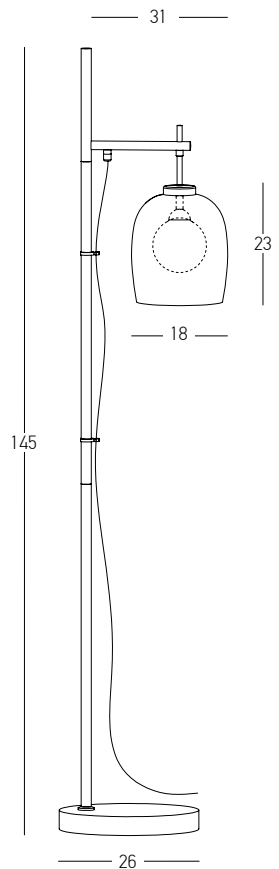

Bulb 1xG9 Led
Power MAX 5W
Input 220-240V, 50/60Hz
Dimensions Ø: 18cm H: 20cm
Base Ø: 10cm H: 2.5cm
Material Metal - Smoked Glass Outside
Opal Glass Inside
Special Feature 150cm Fabric Cable Adjustable
Opal Glass Ø: 10cm
Color Sandy Black / **Code 22051**

Bulb 1xG9 Led
Power MAX 5W
Input 220-240V, 50/60Hz
Dimensions L: 23.5cm W: 18cm H: 34cm
Base Ø: 10cm W: 2.5cm
Glass Ø: 18cm H: 20cm
Material Metal - Smoked Glass Outside
Opal Glass Inside
Special Feature Opal Glass Ø: 10cm
Color Sandy Black / **Code 22052**