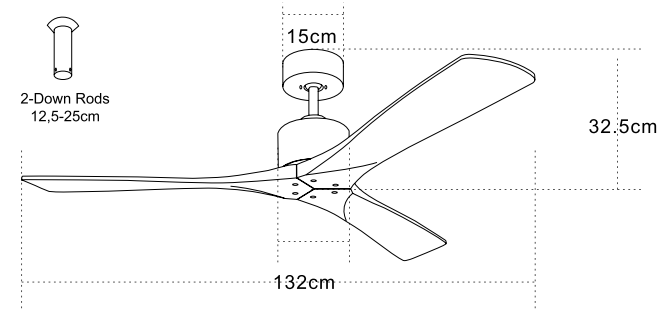

Indoor Ceiling Fans