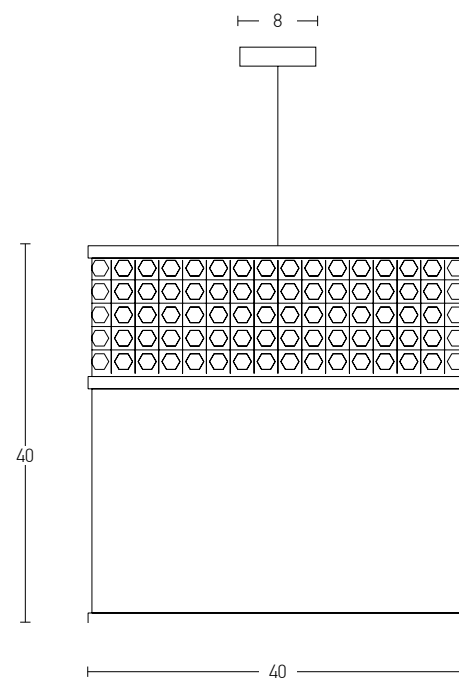

Bulb 1xE27
 Power MAX 25W
 Input 220-240V, 50/60Hz
 Dimensions Ø: 40cm H: 40cm
 Base Ø: 8cm H: 2cm
 Material Metal - Bush - Burlap
 Special Feature 150cm Cable Adjustable
 Color Natural / **Code 20354**