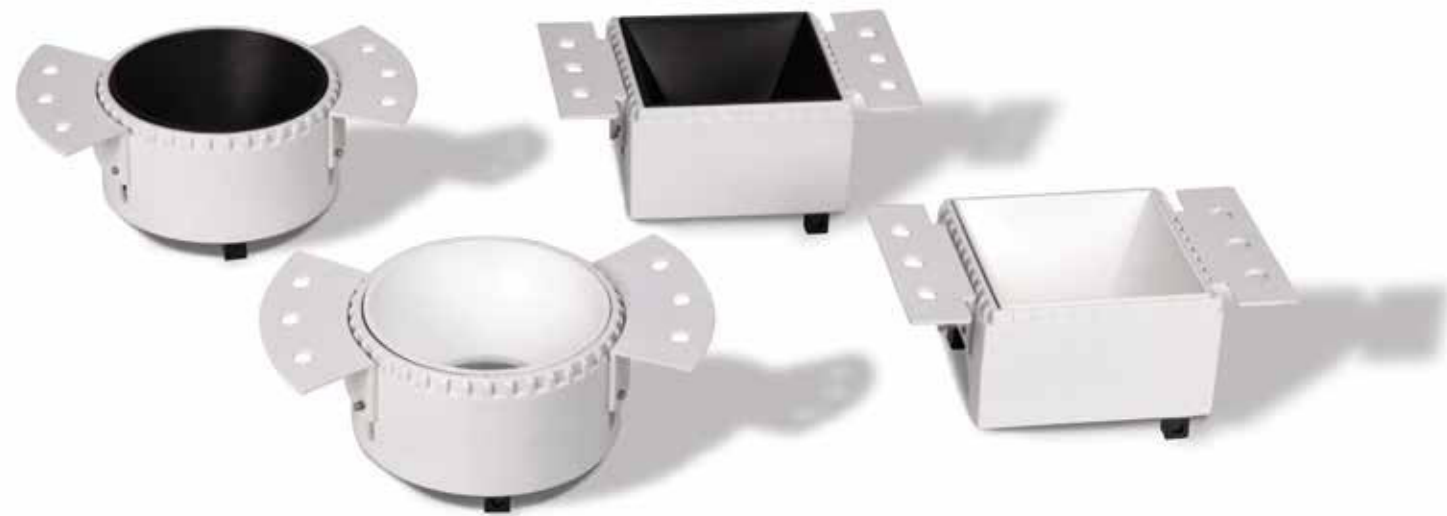

Down Light
Dimensions
Cutting Hole
Material
Depth Required
Color
Color

Ø: 8.5cm H: 4.2cm
Ø: 8.5cm
Aluminium - Plastic Reflector
10cm
Sandy White - Black Reflector / **Code S089**
Sandy White - White Reflector/ **Code S088**