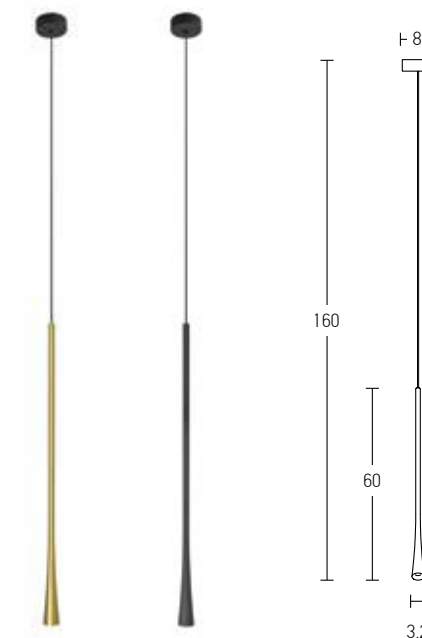

Our Suggestion

Become an artist and make your combination.
Use your imagination to create your masterpiece
with our limitless options.
Minimal design for luxury lighting

Tip Use gold or black color,
as well as different
elevations for a
grand effect.