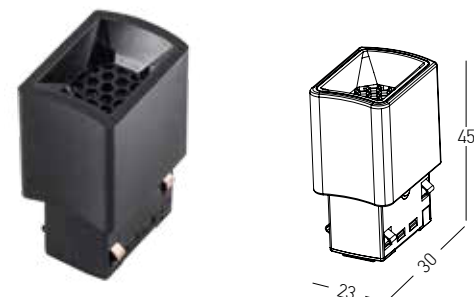

Power 8W
Input 48V
Color Temperature 3000K
Lumen 780Lm
Cri 80
Dimensions Curved: 900mm Ø: 45mm L: 110mm
Beam Angle 36°
DALI Dimmable ☐
Material Aluminium - Acrylic
Color Sandy Black / **Code 22101**

Power 2W
Input 48V
Color Temperature 3000K
Lumen 170Lm
Cri 80
Dimensions Curved: 900mm L: 30mm W: 23mm H: 45mm
Beam Angle 25°
Non Dimmable ☒
Material Acrylic
Color Sandy Black / **Code 22107**