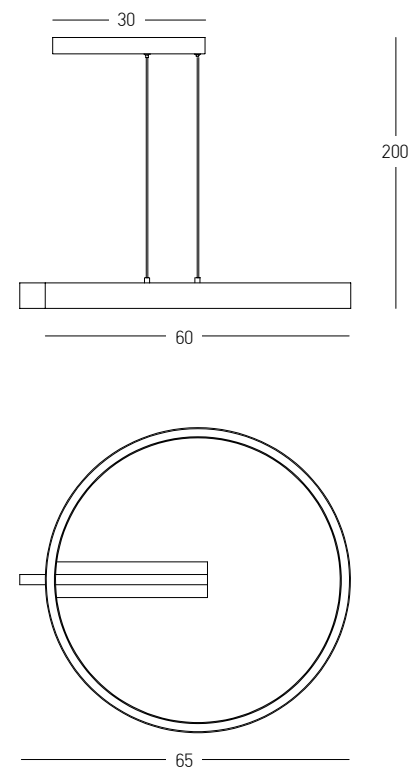

Power 41W
Input 220-240V, 50/60Hz
Color Temperature 3000K
Lumen 4200Lm
Cri 80
Dimensions Ø: 60cm W: 65cm H: 200cm
Base L: 30cm W: 7cm H: 3,5cm
Dimmable Triac ☐
Material Metal - Aluminium - Acrylic
Special Feature 200cm Cable Adjustable
Profile 2.2x5.3cm
Color Sandy Black - Gold Matt / **Code 22011**