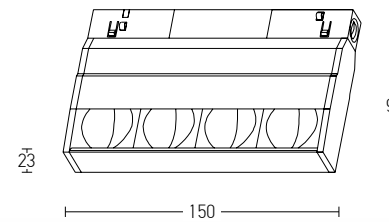

Power 10W
Input 48V
Color Temperature 3000K
Lumen 1100Lm
Cri 80
Dimensions L: 150mm W: 23mm H: 95mm
Beam Angle Asymmetric 50°
DALI Dimmable ☉
Material Aluminium - Acrylic
Color Sandy Black / **Code 2092-D**
OSRAM

Power 10W
Input 48V
Color Temperature 3000K
Lumen 1100Lm
Cri 80
Dimensions L: 150mm W: 23mm H: 95mm
Beam Angle Asymmetric 50°
Non Dimmable ☒
Material Aluminium - Acrylic
Color Sandy Black / **Code 2092**
OSRAM