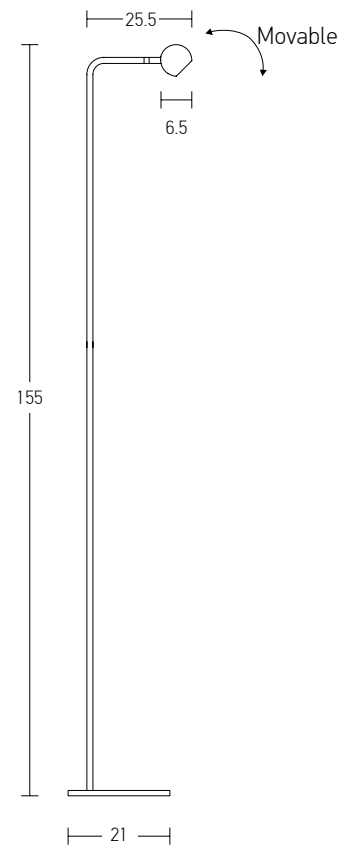

Power 5W
Input 220-240V, 50/60Hz
Color Temperature 3000K
Lumen 400Lm
Cri 80
Dimensions Ø: 21cm H: 155cm
Base Ø: 21cm H: 1cm
Non Dimmable ☒
Material Metal - Aluminium
Special Feature 150cm Cable Available
Lamp Ø: 6.5cm
Movable
Color Sandy Black / **Code 20109**