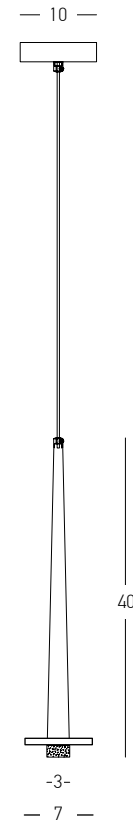

Indoor Led Lighting

Power 3W
Input 220-240V, 50/60Hz
Color Temperature 3000K
Lumen 150Lm
Cri 90
Dimensions Ø: 3cm H: 40cm
Base Ø: 10cm H: 2.5cm
Non Dimmable ☒
Material Metal - Aluminum - Acrylic - Marble
Special Feature 150cm Cable Adjustable
Color Sandy Black - White Marble / **Code 22110**
Color Gold Matt - White Marble / **Code 22111**