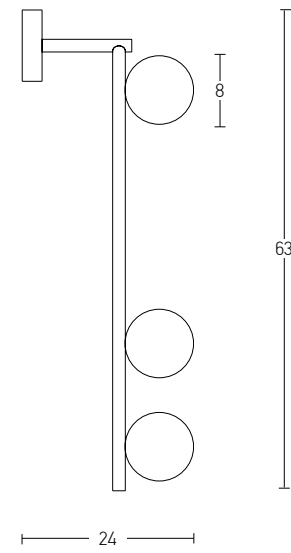

Bulb 3xG9 Led
Power MAX 9W
Input 220-240V, 50/60Hz
Dimensions L: 24cm H: 63cm
Base Ø: 10cm H: 2cm
Material Metal - Opal Glass
Special Feature Opal Glass Ø: 8cm
Color Sandy Black / **Code 18134-B**