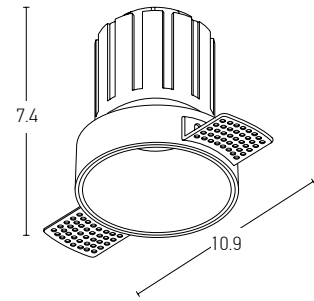

Power 6W
Input 220-240V, 50/60Hz
Color Temperature 3000K
Lumen 450Lm
Cri 90
Dimensions Ø: 6.2cm W: 10.9cm H: 7.4cm
Cutting Hole Ø: 6.2cm
Beam Angle 22°
Non Dimmable ☒
Material Aluminium
Depth Required Υ : 8cm
Driver Included (135mA)
Color Sandy White / **Code S095**