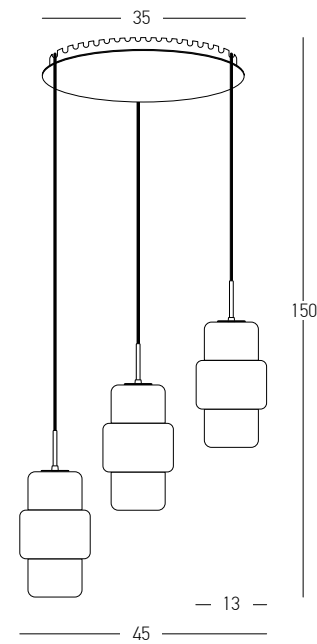

Bulb 4xE27
Power MAX 40W
Input 220-240V, 50/60Hz
Dimensions L: 105cm W: 13cm H: 140cm
Base L: 105cm W: 6.5cm H: 2.7cm
Glass Ø: 13cm H: 23cm
Material Metal - Glass
Special Feature 110cm Fabric Cable Adjustable
Color Gold Matt - Chrome Glass / **Code 22143**
Color Black Matt - Chrome Glass / **Code 22142**

Bulb 3xE27
Power MAX 40W
Input 220-240V, 50/60Hz
Dimensions Ø: 45cm H: 150cm
Base Ø: 35cm H: 4cm
Glass Ø: 13cm H: 23cm
Material Metal - Glass
Special Feature 120cm Fabric Cable Adjustable
Color Gold Matt - Chrome Glass / **Code 22144**
Color Black Matt - Chrome Glass / **Code 22141**

Adjustable Ceiling Base

Model Finishing