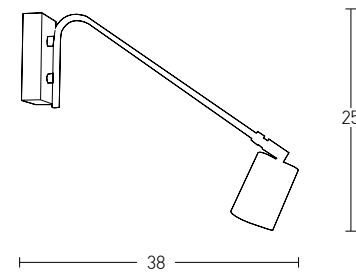

Bulb 2xGU10 , 1xG9 Led
Power MAX 25W , MAX 9W
Input 220-240V, 50/60Hz
Dimensions L: 120cm W: 8cm H: 100cm
Material Metal - Opal Glass
Special Feature Standard Length
Opal Glass Ø: 8cm
Color Sandy Black - Painted Gold / **Code 22227**

Bulb 1 x GU10
Power MAX 25W
Input 220-240V, 50/60Hz
Dimensions L: 38cm W: 8.3cm H: 25cm
Base L: 2.7cm W: 8.3cm H: 12cm
Material Metal
Color Sandy Black - Painted Gold / **Code 22228**