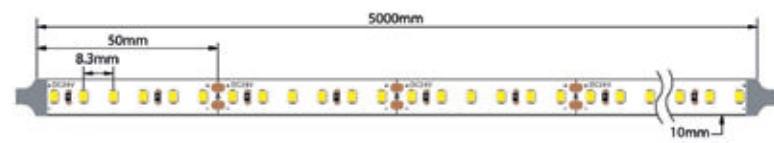

-LED STRIP 2400K 12W/m CRI 90

Code	IP	Kelvin	CRI	Watt	Lm/m
LS05	20	2400	90	12W/m	1200

Lumen Efficiency 100Lm/W
SDCM 3
Ra 90
LEDs/m 120
Voltage DC24V
Width 10mm
Unit cut 50mm
Life Span 20000H
Waterproof Rate IP20

Dimming Options

1. DALI Dimming : Dali Driver 24V + Switch DALI MCU . Suitable with Drivers to Page : 701
2. BLUETOOTH Dimming : Element Driver 24V+OT BLE (CASAMBI App) . Suitable with Drivers to Page : 700
3. PHASECUT Dimming : Suitable with PhaseCut Drivers to Page : 701
4. 1-10 Dimming : 1-10 Driver 24V . Suitable with 1-10V Drivers to Page : 701
5. PUSH BUTTON Dimming : Dali Driver 24V to Page : 701