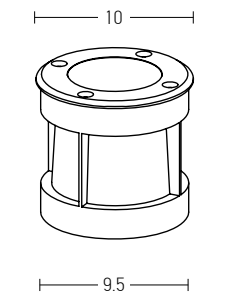

Power 6W
Input 220-240V, 50/60Hz
Color Temperature 3000K
Lumen 600Lm
Cri 80
IP 67
IK 8
Dimensions Ø: 10cm H: 9.5cm
Beam Angle 36°
Material Aluminium - Stainless Steel- Tempered Glass
Depth Required 11: 12cm
Recessed Mounting Box Included
Special Feature Driver Included
Color Stainless Steel / **Code E189**