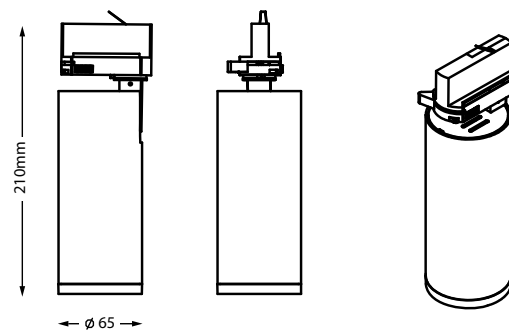

Power 15W
Input 220-240V, 50/60Hz
Color Temperature 3000K / 4000K
Cri 80
Dimensions Ø: 6.5cm H: 21cm
Non Dimmable ☒
Material Aluminium
Special Feature 3 Phase Track Light

Code	Kelvin	Lumen	Body Color
18303	3000K	2400Lm	Black
18304	3000K	2400Lm	White
18305	4000K	2475Lm	Black
18306	4000K	2475Lm	White