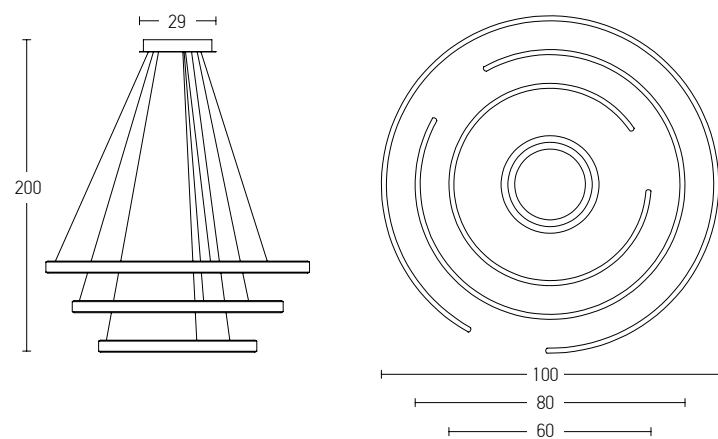

Power 120W
Input 220-240V, 50/60Hz
Color Temperature 3000K
Lumen 9600Lm
Cri 80
Dimensions Ø: 60cm / Ø: 80cm / Ø: 100cm H: 5cm
Base Ø: 29cm H: 4.5cm
Dimmable Triac ☉
Material Aluminium - Silicon
Special Feature 200cm Cable Adjustable
Profile 5x1.5cm

Color Brushed Gold Matt / **Code 2014**
Color Brushed Coffee / **Code 2015**