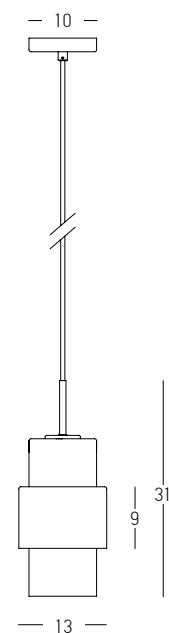

Bulb 1xE27
Power MAX 40W
Input 220-240V, 50/60Hz
Dimensions Ø: 13cm H: 31cm
Base Ø: 10cm H: 2cm
Glass Ø: 13cm H: 23cm
Material Metal - Glass
Special Feature 150cm Fabric Cable Adjustable
Color Gold Matt - Chrome Glass / **Code 22001**
Color Black Matt - Chrome Glass / **Code 22002**