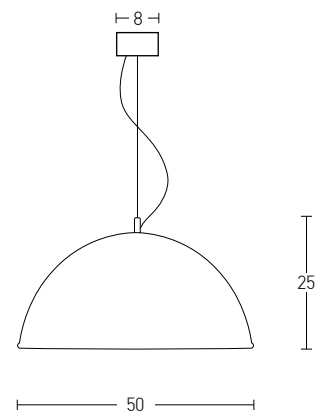

Bulb	1xE27
Power	MAX 40W
Input	220-240V, 50/60Hz
Dimensions	Ø: 50cm H: 25cm
Base	Ø: 8cm H: 3.5cm
Material	Metal
Special Feature	120cm Fabric Cable Adjustable
Color	Corten / Code 22197
Color	Painted Bronze / Code 22198
Color	Painted Gold / Code 22199