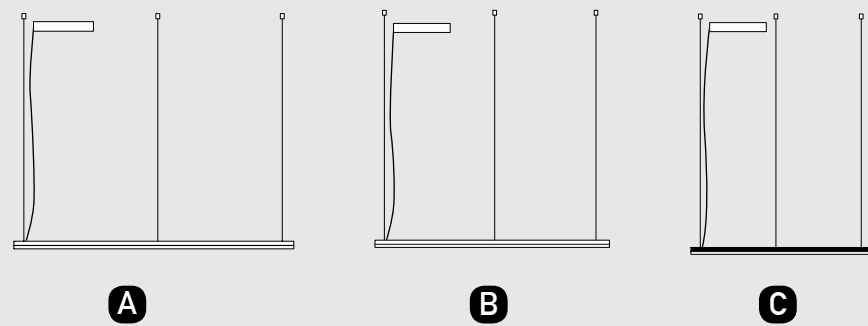

Design your Own Lighting

Create the preferred style by combining the different colors and models available.
Available colors: Black Matt / White Matt

Shopping Guide

- **A** Code 20264 - 20265 - 22241
- **B** Code 20262 - 20263 - 22240
- **C** Code 20260 - 20261 - 22239