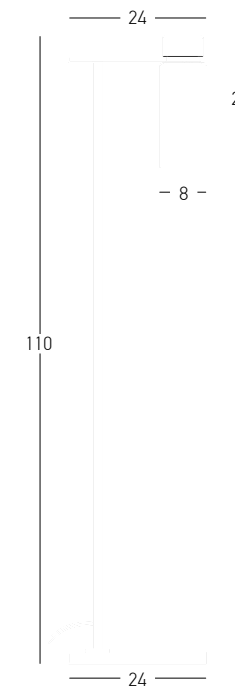

Bulb 1xE14 Led
Power MAX 8W
Input 220-240V, 50/60Hz
Dimensions L: 24cm W: 24cm H: 110cm
Base L: 24cm W: 24cm H: 3cm
Glass Ø: 8cm H: 18.5cm
Material Metal - Clear Glass - Frost White Glass
Special Feature 150cm Cable Available
Color Sandy Black - Antique Brass / **Code 22136**