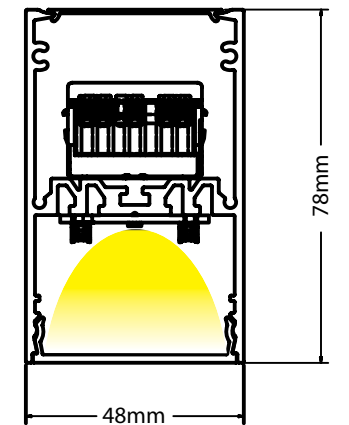

34mm LED profile luminaire, made of an extruded aluminium, power-coated with fine sandy finish. Designed for ceiling/pendant/trim-less/recessed mounting, providing direct light emission through PMMA diffuser. Luminaire equipped with the latest generation of well known LED boards with small color tolerance.