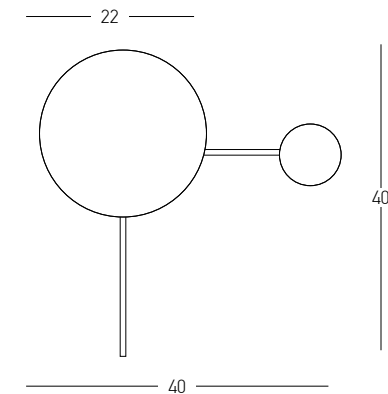

Bulb 1xG9 Led
Power MAX 7W
Input 220-240V, 50/60Hz
Dimensions L: 8cm W: 26cm H: 36cm
Material Metal - Opal Glass
Special Feature Opal Glass Ø: 8cm
Color Sandy Olive Green - Painted Gold / **Code 22203**
Color Terracotta - Painted Gold / **Code 22204**
Color Elephant Grey - Sandy Black / **Code 22205**

Bulb 1xG9 Led
Power MAX 7W
Input 220-240V, 50/60Hz
Dimensions L: 11cm W: 40cm H: 40cm
Material Metal - Opal Glass
Special Feature Opal Glass Ø: 8cm
Color Sandy Olive Green - Painted Gold / **Code 22201**

Model Finishing

Bulb 1xE27
Power MAX 20W
Input 220-240V, 50/60Hz
Dimensions L: 24cm W: 30cm H: 50cm
Base Ø: 15cm H: 3cm
Material Metal - Opal Glass
Special Feature Opal Glass Ø: 20cm
Color Painted Gold / **Code 22200**