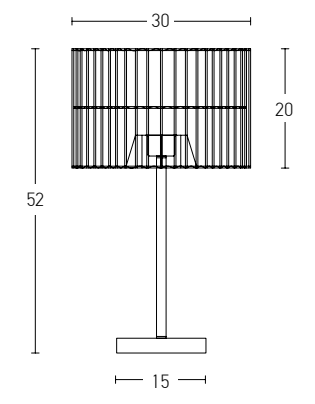

Bulb
Power
Input
Dimensions
Base
Material
Special Feature
Color

1xE27
MAX 40W
220-240V, 50/60Hz
Ø: 30cm H: 52cm
Ø: 15cm H: 2cm
Metal - Rattan
120cm Cable Available
Shade Ø: 30cm H: 20cm
Black / **Code 20238**