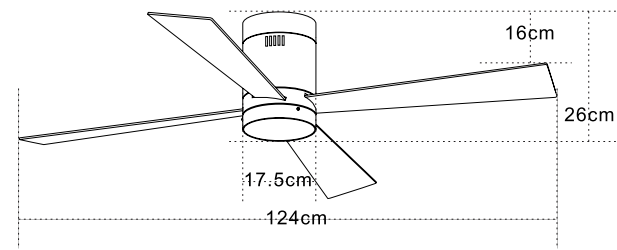

Led Light Source 15W
Input 220-240V, 50/60Hz
Color Temperature 3000K, 4000K, 6000K
Lumen 1500Lm
Cri 80
dB 25
Dimensions 49" Ø: 124cm H: 26cm
Air Flow 168m³ min
Night Mode Time Setting 1h / 2h / 4h / 8h
Material Metal - Polycarbonate - Plywood (MDF)
Special Feature Summer Function
Motor Feature AC Motor 55W
3 Speeds

Color Double Face White Matt - Maple Wood Blades
White Matt - White Blades / **Code 19137**
Color Chrome Matt - Brown Wood Blades / **Code 19138**

Model Finishing