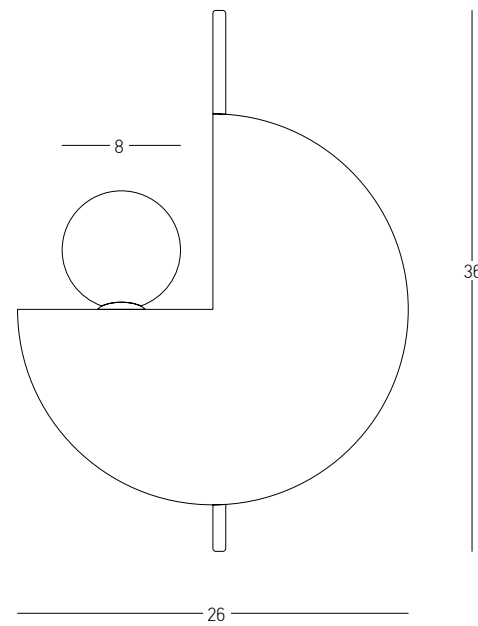

Bulb 1xG9 Led
Power MAX 7W
Input 220-240V, 50/60Hz
Dimensions L: 8cm W: 26cm H: 36cm
Material Metal - Opal Glass
Special Feature Opal Glass Ø: 8cm
Color Sandy Olive Green - Painted Gold / **Code 22203**
Color Terracotta - Painted Gold / **Code 22204**
Color Elephant Grey - Sandy Black / **Code 22205**