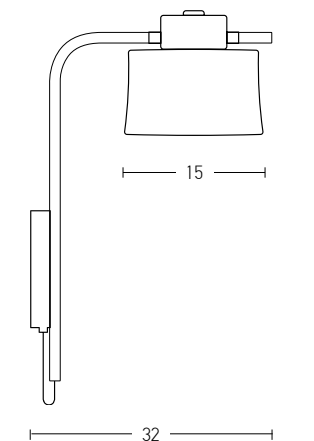

Bulb 1xE14
Power MAX 40W
Input 220-240V, 50/60Hz
Dimensions L: 32cm W: 15cm H: 42cm
Base W: 8.3cm H: 12cm
Material Metal - Aluminium
Color Sandy Black - Copper Mat / **Code 18135**