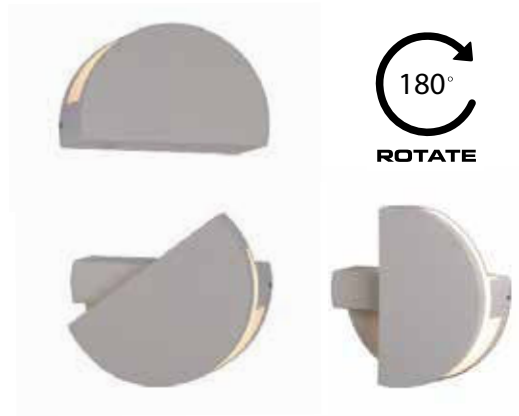

Power 9W
Input 220-240V, 50/60Hz
Color Temperature 3000K
Lumen 810Lm
Cri 80
IP 65
Dimensions L: 7.8cm W: 18cm H: 11-18cm
Material Aluminium - PC Diffuser
Special Feature Movable
Color Sandy White / **Code E200**