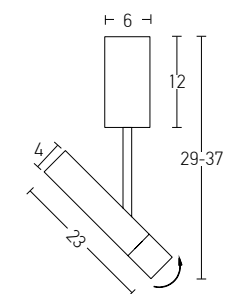

Power 4W
Input 220-240V, 50/60Hz
Color Temperature 3000K
Lumen 300Lm
Cri 80
Dimensions L: 23cm W: 6cm H: 29-37cm
Base Ø: 6cm H: 12cm
Spot Dimension Ø: 4cm L: 23cm
Non Dimmable ☒
Material Metal - Aluminium
Beam Angle 40°
Special Feature Movable Spot

Color Sandy Black - Gold / **Code 22028**