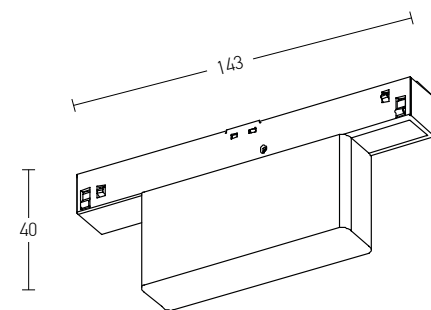

Wireless Control for 48V Magnetic Tracks
Bluetooth DALI
Code 20293

Power by :
CASAMBI
Available App on :