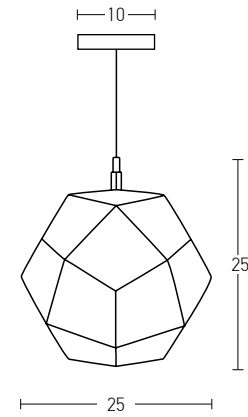

Bulb 1xE27
Power MAX 40W
Input 220-240V, 50/60Hz
Dimensions Ø: 25cm H: 25cm
Base Ø: 10cm H: 2.5cm
Material Metal - Stainless Steel
Special Feature 150cm Cable Adjustable
Color Gold - Black Matt Base / **Code 1683**