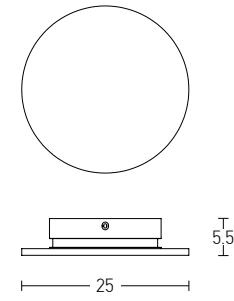

Bulb 1xE27
Power MAX 40W
Input 220-240V . 50/60Hz
Dimensions L: 16.6cm W:38.7cm H: 10.9cm
Material Gypsum - Glass
Color Pure White / **Code 20273**

Bulb 1xE14
Power MAX 40W
Input 220-240V . 50/60Hz
Dimensions L: 11cm W: 22cm H: 8.5cm
Material Gypsum
Color Pure White / **Code 20274**

Power 9.2W
Input 220-240V . 50/60Hz
Color Temperature 3000K
Lumen 460Lm
Cri 80
Dimensions Ø: 25cm L: 5.5cm
Material Gypsum
Color Pure White / **Code 20272**

Power 7.5W
Input 220-240V . 50/60Hz
Color Temperature 3000K
Lumen 375Lm
Cri 80
Dimensions Ø: 15cm L: 4.1cm
Material Gypsum
Color Pure White / **Code 20271**