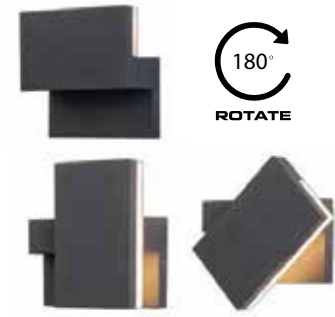

Power 4.2W
Input 220-240V, 50/60Hz
Color Temperature 3000K
Lumen 336Lm
Cri 80
IP 65
Dimensions L: 6cm W: 11cm H: 11cm
Material Aluminium - Tempered Glass
Color Graphite / **Code E197**