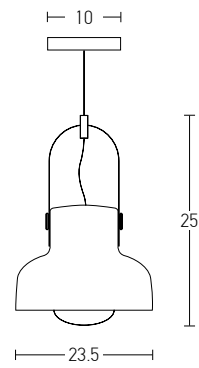

Bulb 1xE27
Power MAX 40W
Input 220-240V, 50/60Hz
Dimensions Ø: 16cm H: 31cm
Base Ø: 10cm H: 2cm
Material Metal - Aluminium
Special Feature 150cm Cable Adjustable
Color Black Matt / **Code 18192**
Color White Matt / **Code 18193**

Bulb 1xE27
Power MAX 40W
Input 220-240V, 50/60Hz
Dimensions Ø: 23.5cm H: 25cm
Base Ø: 10cm H: 2cm
Material Metal - Aluminium
Special Feature 150cm Cable Adjustable
Color Black Matt / **Code 18191**
Color White Matt / **Code 18190**