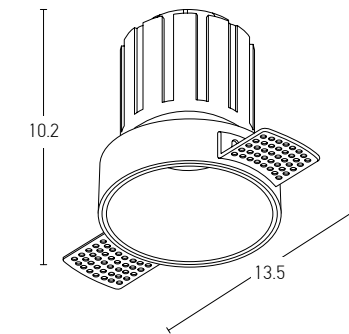

Power 9W
Input 220-240V, 50/60Hz
Color Temperature 3000K
Lumen 675Lm
Cri 90
Dimensions Ø: 8.2cm W: 13.5cm H: 10.2cm
Cutting Hole Ø: 8.2cm
Beam Angle 36°
Non Dimmable ☒
Material Aluminium
Depth Required Υ : 10.5cm
Driver Included (200mA)
Color Sandy Black / **Code S096-B**
Color Copper Matt / **Code S096-C**
Color Gold Matt / **Code S096-G**