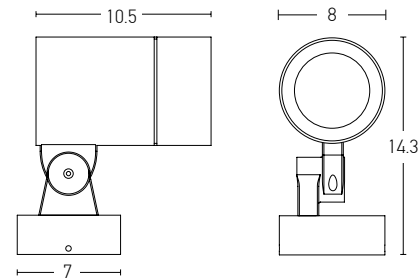

Bulb 1xGU10
Power MAX 11W
Input 220-240V, 50/60Hz
IP 65
Dimensions Ø: 8cm L: 14.3cm
Base Ø: 7cm
Material Aluminium - Tempered Glass
Color Graphite / **Code E236**