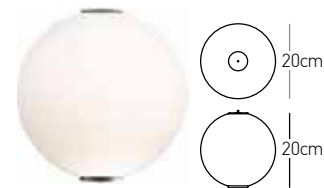

Intermediate Diffuser
16V | 7W | 750Lm
3000K | CRi 90 | IP44
Dimmable Triac
Metal - Opal Glass

Black Matt
Code 22233-B

White Matt
Code 22233-W

Gold Matt
Code 22233-G

Surface Base Driver
Power
Input
Dimensions
Base
Material
Color
Color
Color

MAX 30W
220-240V, 50/60Hz
Ø: 14cm H: 205cm
Ø: 14cm H: 4.5cm
Metal
Black Matt / **Code 22230-B**
White Matt / **Code 22230-W**
Gold Matt / **Code 22230-G**