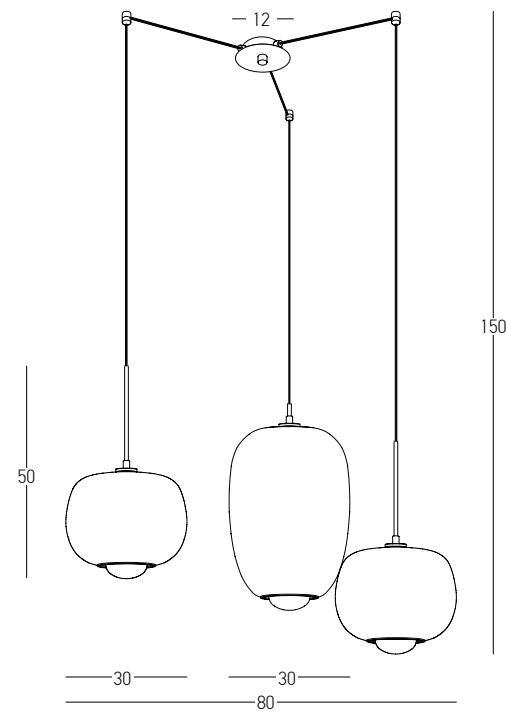

Bulb 3xG9 Led
Power MAX 7W
Input 220-240V, 50/60Hz
Dimensions Ø: 80cm H: 150cm
Base Ø: 12cm H: 3cm
Glass Ø: 30cm H: 24cm
Ø: 30cm H: 43cm
Opal Glass Ø: 10.5cm H: 13.5cm
Material Metal - Smoked Glass Outside
Opal Glass Inside
Special Feature 150cm Cable Adjustable
Color Sandy Black - Smoked Glass - Gold Matt / **Code 22148**