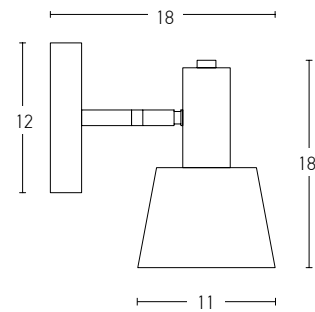

Bulb 1xE14
Power MAX 25W
Input 220-240V, 50/60Hz
Dimensions L: 18cm W: 11cm H: 18cm
Base Ø: 12cm H: 2cm
Material Metal - Aluminium
Color White Matt - Gold Matt / **Code 20218**
Color Grey Matt - Gold Matt / **Code 20219**

Bulb 1xE14
Power MAX 25W
Input 220-240V, 50/60Hz
Dimensions L: 24cm H: 44cm
Base Ø: 13cm H: 2.5cm
Material Metal - Aluminium
Special Feature 150cm Cable Available
Color White Matt - Gold Matt / **Code 20221**
Color Grey Matt - Gold Matt / **Code 20220**