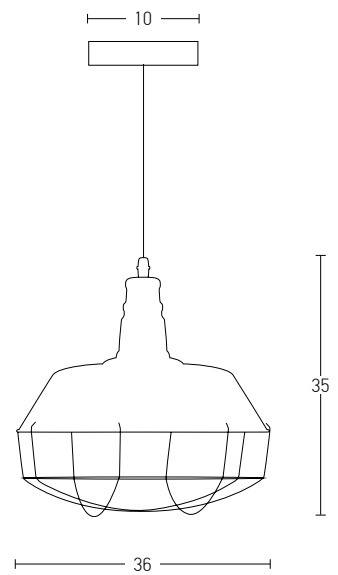

Bulb 1xE27
Power MAX 40W
Input 220-240V, 50/60Hz
Dimensions Ø: 36cm H: 35cm
Base Ø: 10cm H: 2cm
Material Metal - Alumunium
Special Feature 150cm Cable Adjustable
Color Black Matt - White / **Code 1548**