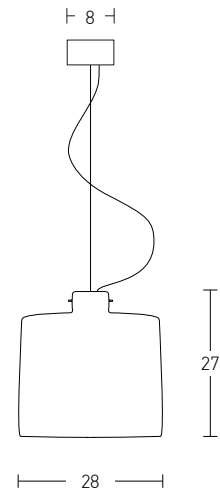

Bulb 1xE27
Power MAX 40W
Input 220-240V, 50/60Hz
Dimensions Ø: 28cm H: 27cm
Base Ø: 8cm H: 3.5cm
Material Clay
Special Feature 120cm Fabric Cable Adjustable
Color Natural / **Code 1664**
Color White Matt / **Code 22216**

Bulb 1xE27
Power MAX 40W
Input 220-240V, 50/60Hz
Dimensions Ø: 13cm H: 27cm
Base Ø: 8cm H: 3.5cm
Material Clay
Special Feature 120cm Fabric Cable Adjustable
Color Natural / **Code 1665**
Color White Matt / **Code 22236**

Bulb 1xE27
Power MAX 40W
Input 220-240V, 50/60Hz
Dimensions Ø: 18cm H: 27cm
Base Ø: 8cm H: 3.5cm
Material Clay
Special Feature 120cm Fabric Cable Adjustable
Color Natural / **Code 1663**
Color White Matt / **Code 22268**