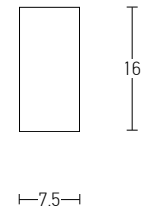

Bulb 2xGU10
Power MAX 25W
Input 220-240V, 50/60Hz
Dimensions L: 7.5cm W: 7cm H: 16cm
Material Concrete
Color Concrete / **Code 180022**