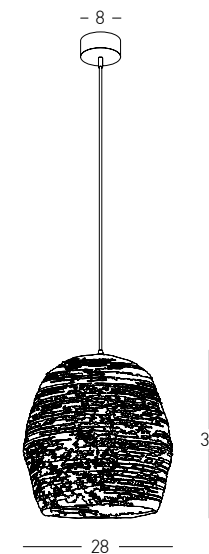

Bulb 1xE27 Led
Power MAX 20W
Input 220-240V, 50/60Hz
Dimensions Ø: 25cm H: 30cm
Base Ø: 8cm H: 3.5cm
Material Metal - Braided Wheat
Special Feature 200cm Black Fabric Cable Adjustable
Color Natural - Sandy Black / **Code 22165**