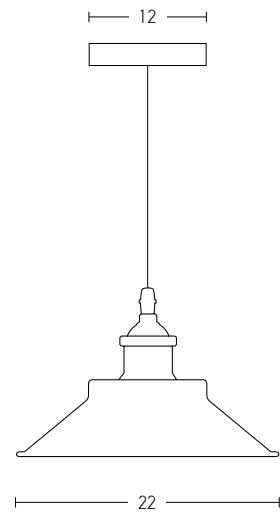

Indoor Lighting | Metal Collection

Bulb 1xE27
Power MAX 40W
Input 220-240V, 50/60Hz
Dimensions Ø: 22cm H: 14cm
Base Ø: 12cm H: 2cm
Material Metal
Special Feature 150cm Cable Adjustable
Color Black Matt - Bronze / **Code 1464**