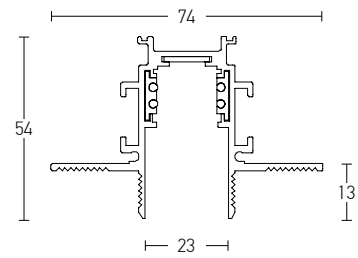

Power by : **CASAMBI**
 Available App on :

TRIMLESS Track : 1m / 2m / 3m

CORNER 90° (c1)
Vertical Plane

CORNER 90° (c2)
Horizontal Plane

Track Code	Size	Color	Corner Code	Plane	Color
2083B-1	1m	Sandy Black	2083B-C1	Vertical	Sandy Black
2083W-1	1m	Sandy White	2083W-C1	Vertical	Sandy White
2083B-2	2m	Sandy Black	2083B-C2	Horizontal	Sandy Black
2083W-2	2m	Sandy White	2083W-C2	Horizontal	Sandy White
2083B-3	3m	Sandy Black			
2083W-3	3m	Sandy White			