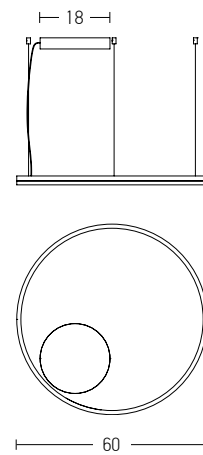

Power 42W
Input 220-240V, 50/60Hz
Color Temperature 3000K
Lumen 3360Lm
Cri 80
Dimensions Ø: 60cm H: 200cm
Base Ø: 18cm H: 5cm
Dimmable Triac ☐
Material Aluminium - Acrylic
Special Feature 200cm Cable Adjustable
Color Black Matt / **Code 20260**
Color White Matt / **Code 20261**
Color Gold Matt / **Code 22239**