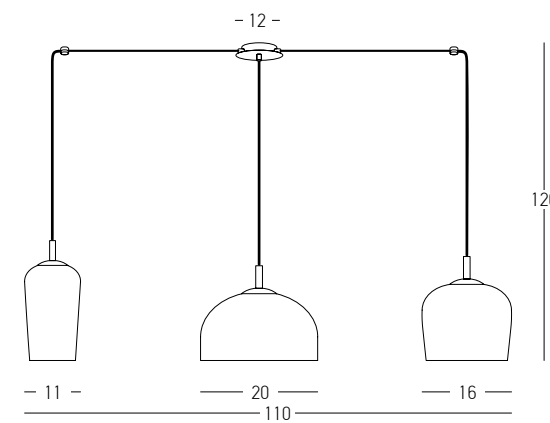

Bulb 3xE14
Power MAX 40W
Input 220-240V, 50/60Hz
Dimensions L: 110cm W: 20cm H: 120cm
Base Ø: 12cm H: 3cm
Glass Ø: 20cm H: 15cm
Ø: 16cm H: 17cm
Ø: 11cm H: 24cm
Material Metal - Glass
Special Feature 150cm Cable Adjustable
Color Champagne - Black Matt / **Code 22155**
Color Clear Glass - Painted Gold / **Code 22158**