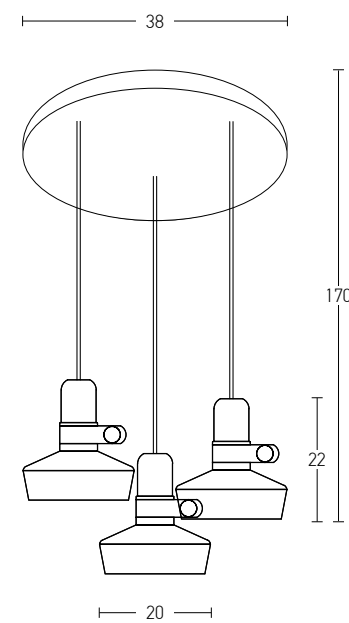

Bulb 3xE27
Power MAX 40W
Input 220-240V, 50/60Hz
Dimensions Ø: 38cm H: 170cm
Base Ø: 38cm H: 2.5cm
Material Metal - Leather - Wood
Special Feature 150cm Cable Adjustable
Color Black Matt / **Code 1994-B**
Color White Matt / **Code 1994-W**