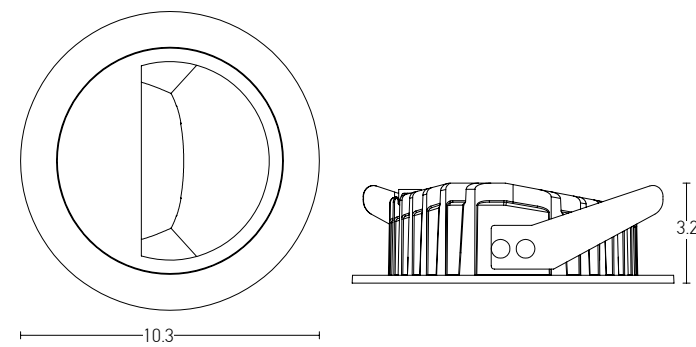

Wall Washer

Power 8W
Input 220-240V, 50/60Hz
Color Temperature 3000K
Lumen 388Lm
Cri 80
IP 54
Dimensions $\varnothing$: 10.3cm H: 3.2cm
Cutting Hole $\varnothing$: 8.5cm
Beam Angle 20°
Non Dimmable ☒
Material Aluminium
Depth Required JT : 3.5cm
Driver Included (250mA)
Color White / **Code S072**