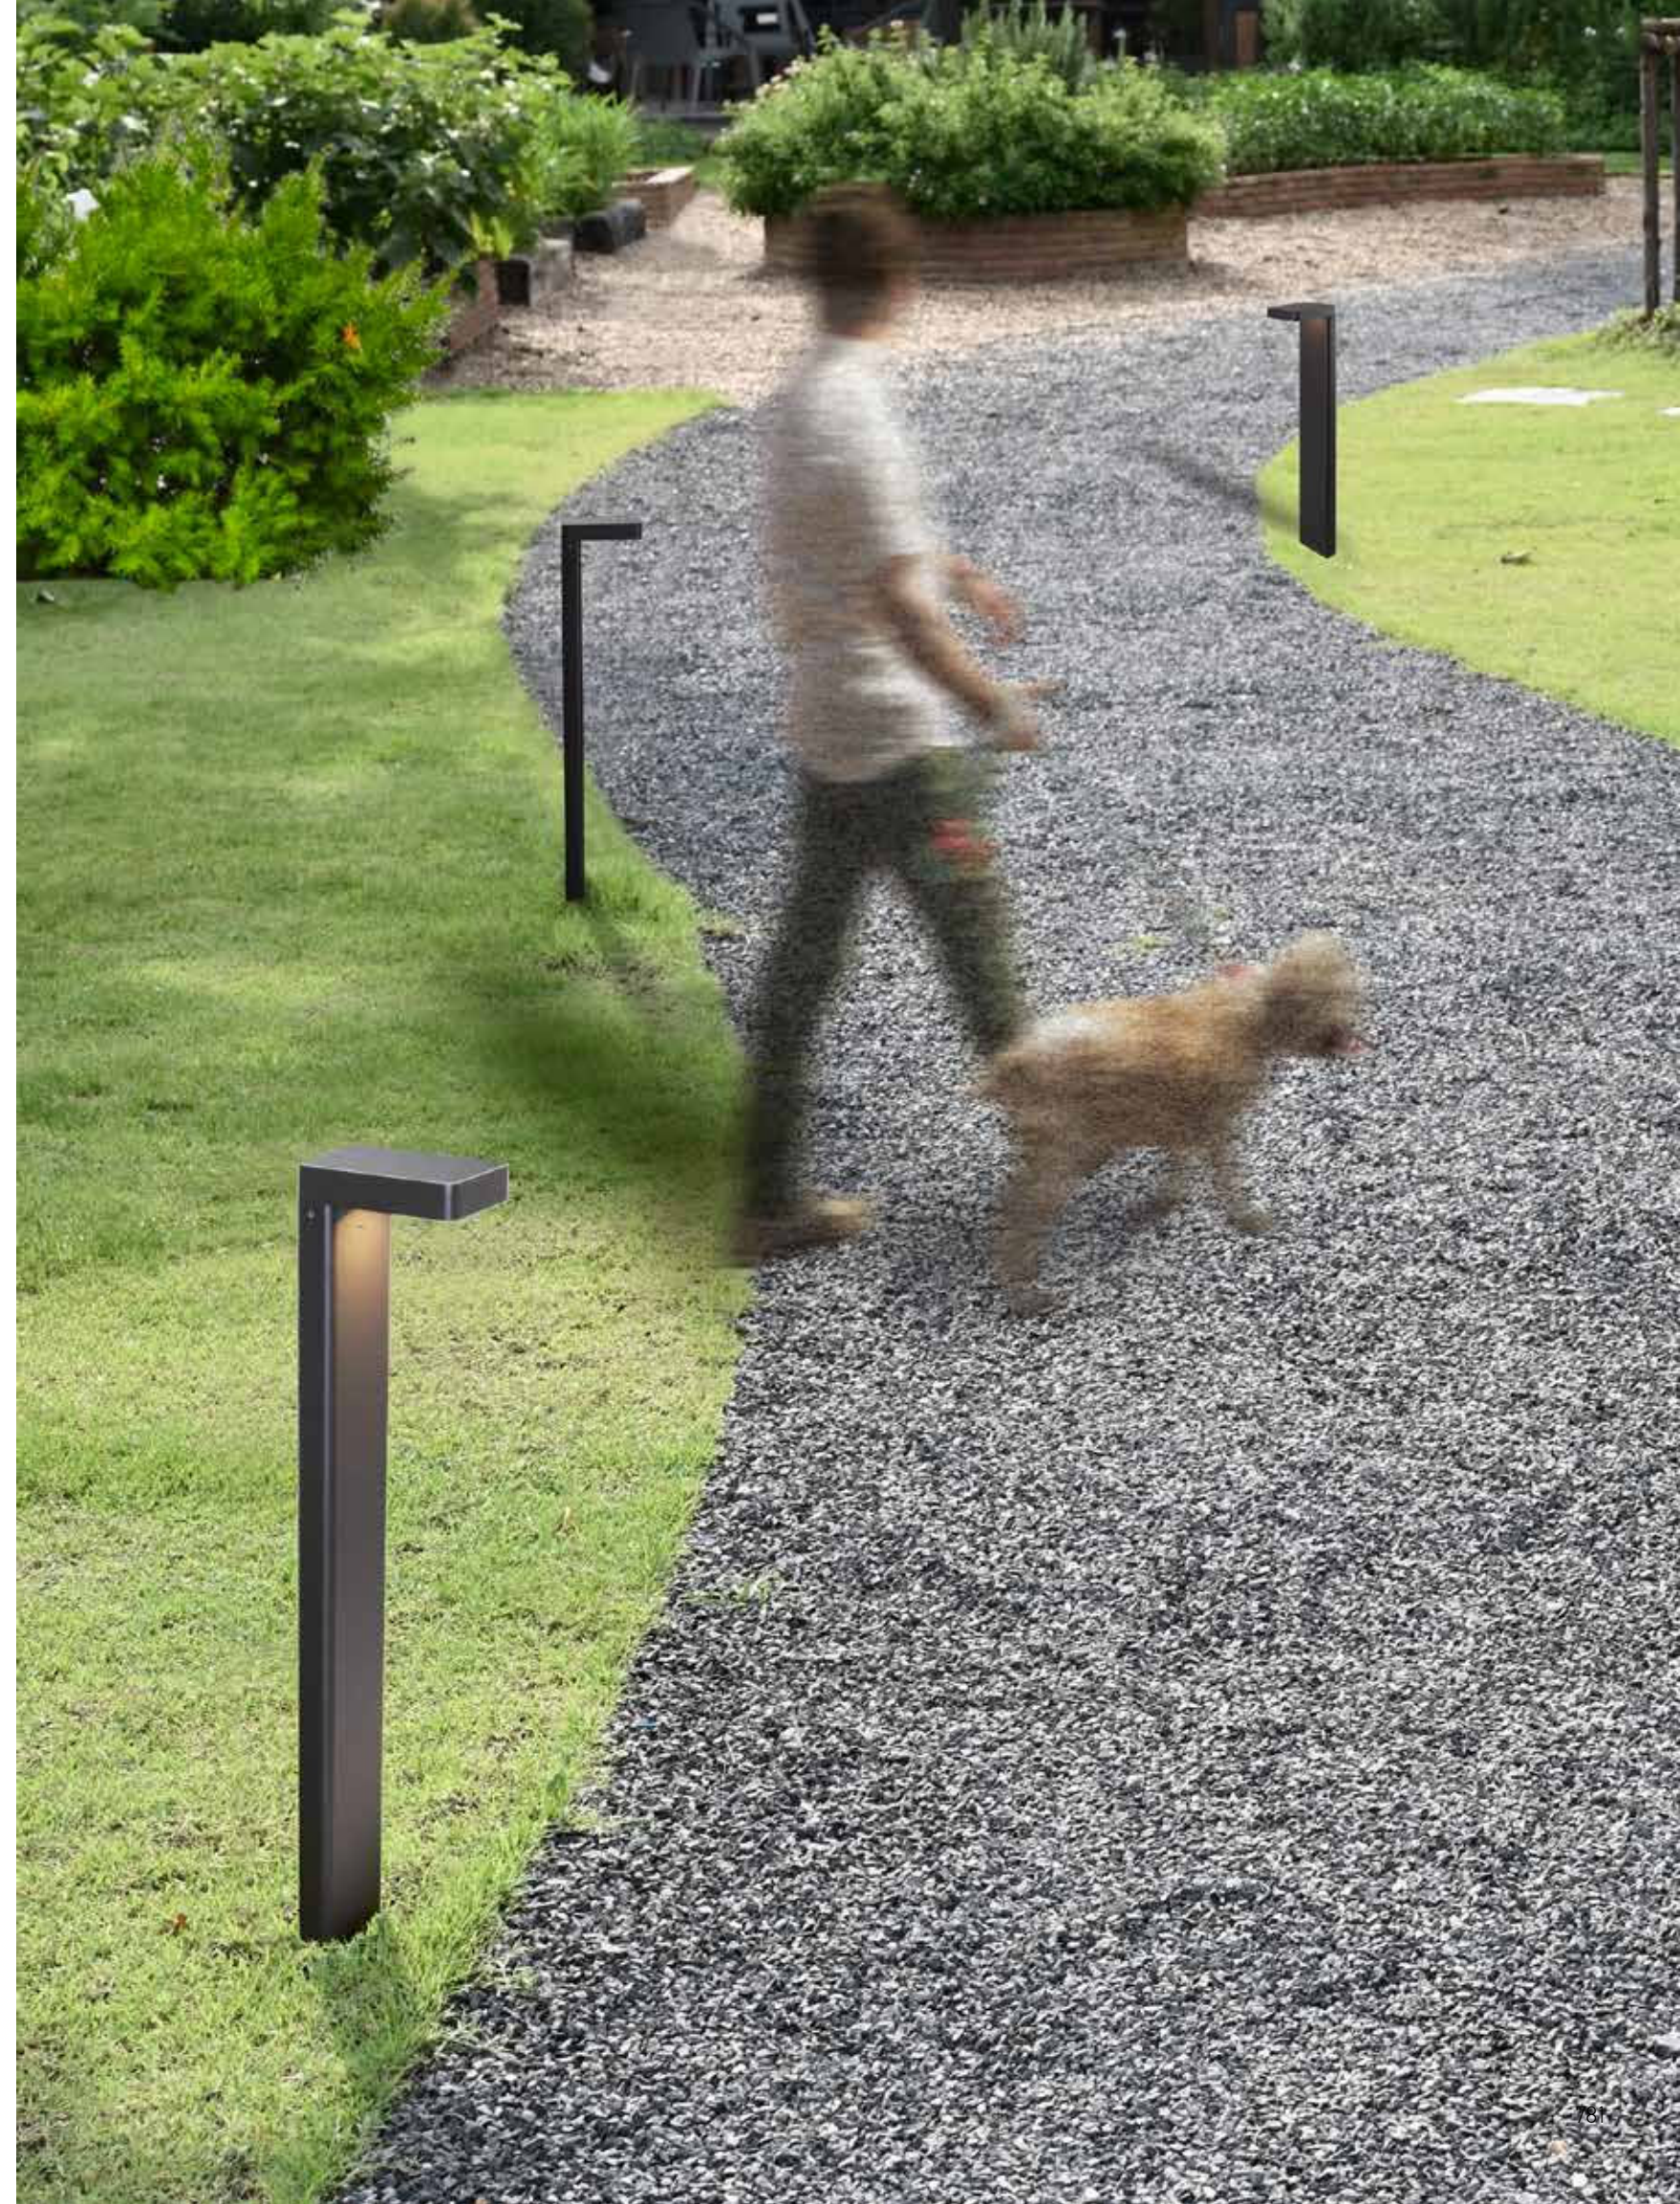

Power 9W
Input 220-240V, 50/60Hz
Color Temperature 3000K
Lumen 1200Lm
Cri 90
IP 54
Dimensions Ø: 9cm H: 65cm
Beam Angle 120°
Material Aluminum - Tempered Glass
Color Graphite / **Code E298**