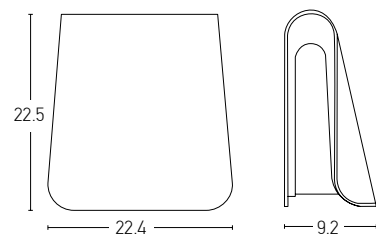

Power 6W
Input 220-240V, 50/60Hz
Color Temperature 3000K
Lumen 480Lm
Cri 80
IP 54
Dimensions L: 9.2cm W: 22.4cm H: 22.5cm
Material Aluminium - PC Diffuser
Color Graphite / **Code E245**