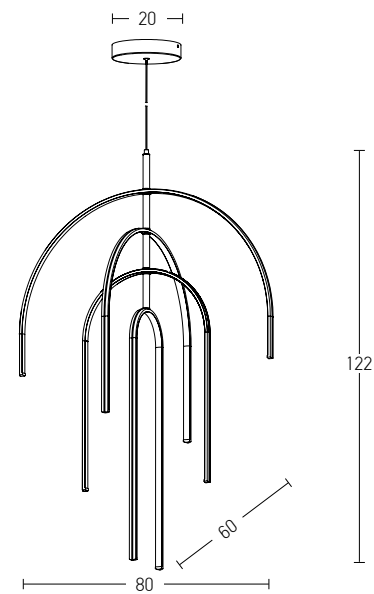

Power 96W
Input 220-240V, 50/60Hz
Color Temperature 3000K
Lumen 7680Lm
Cri 80
Dimensions L: 80cm W: 60cm H: 122cm
Base Ø: 20cm H: 4cm
Dimmable Triac
Material Metal - Aluminium - Acrylic
Color Gold Matt / **Code 1933**