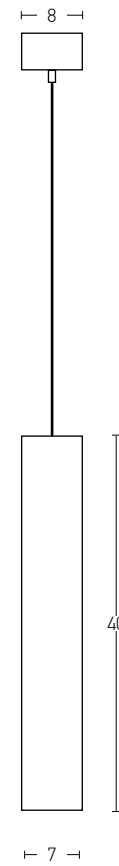

Bulb 1xE27
Power MAX 40W
Input 220-240V, 50/60Hz
Dimensions Ø: 6cm H: 15cm
Base Ø: 12cm H: 2cm
Material Marble
Special Feature 100cm Cable Adjustable
Color White Marble / **Code 17157**
Black Marble / **Code 17158**

Bulb 1xGU10 Led
Power MAX 9W
Input 220-240V, 50/60Hz
Dimensions Ø: 7cm H: 40cm
Base Ø: 8cm H: 3.5cm
Material Wood
Special Feature 150cm Fabric Cable Adjustable
Color Natural - Sandy Black / **Code 22214**