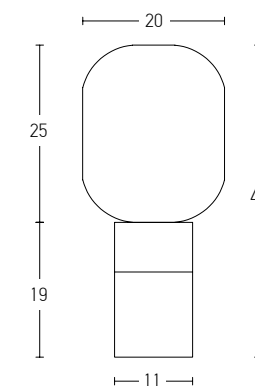

Bulb 1xE27
Power MAX 25W
Input 220-240V, 50/60Hz
Dimensions Ø: 20cm H: 44cm
Base Ø: 11cm H: 19cm
Material Metal - Marble - Glass
Special Feature 150cm Cable Available
Color White Marble - Champagne - Antique Brass / **Code 20253**