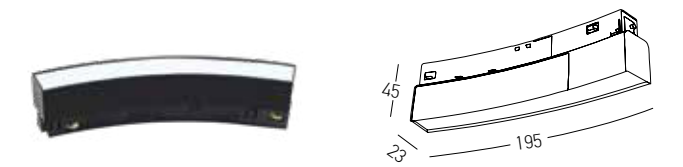

Lights for 22102 - 22103 Tracks

Power 8W
Input 48V
Color Temperature 3000K
Lumen 780Lm
Cri 80
Dimensions Curved: 1200mm L: 195mm W: 23mm H: 45mm
Beam Angle 36°
DALI Dimmable ☐
Material Aluminium - Acrylic
Color Sandy Black / **Code 22104**

Power 8W
Input 48V
Color Temperature 3000K
Lumen 780Lm
Cri 80
Dimensions Curved: 1200mm L: 195mm W: 23mm H: 45mm
Beam Angle 120°
DALI Dimmable ☐
Material Aluminium - Acrylic
Color Sandy Black / **Code 22105**