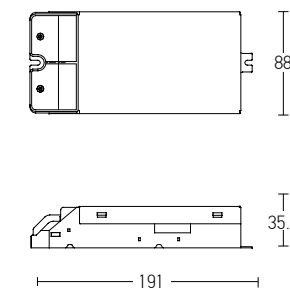

Remote Driver 150W
48V
5Years Guarantee
ON-OFF / **Code 20297**
DALI KIT / **Code 20299**
PUSH BUTTON KIT / **Code 20302**
BLUETOOTH KIT / **Code 20305**