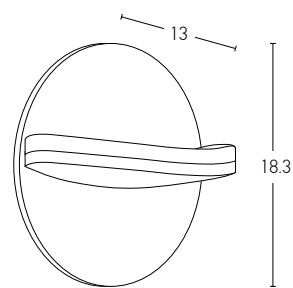

Power 16W
Input 220-240V, 50/60Hz
Color Temperature 3000K
Lumen 1280Lm
Cri 80
IP 65
Dimensions Ø: 18.3cm L: 13cm
Material Aluminium - Opal PC Diffuser
Special Feature Movable Light
Color Dark Brown / **Code E267**