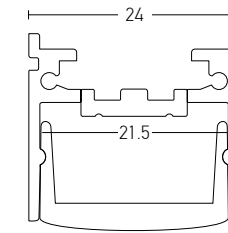

2m Profile + Clear PC Cover Degrees 60°, Aluminium