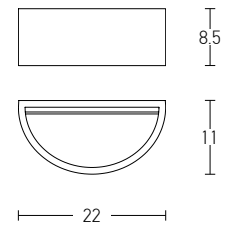

Bulb 1xE27
Power MAX 40W
Input 220-240V . 50/60Hz
Dimensions L: 16.6cm W:38.7cm H: 10.9cm
Material Gypsum - Glass
Color Pure White / **Code 20273**

Bulb 1xE14
Power MAX 40W
Input 220-240V . 50/60Hz
Dimensions L: 11cm W: 22cm H: 8.5cm
Material Gypsum
Color Pure White / **Code 20274**

Power 9.2W
Input 220-240V . 50/60Hz
Color Temperature 3000K
Lumen 460Lm
Cri 80
Dimensions Ø: 25cm L: 5.5cm
Material Gypsum
Color Pure White / **Code 20272**

Power 7.5W
Input 220-240V . 50/60Hz
Color Temperature 3000K
Lumen 375Lm
Cri 80
Dimensions Ø: 15cm L: 4.1cm
Material Gypsum
Color Pure White / **Code 20271**