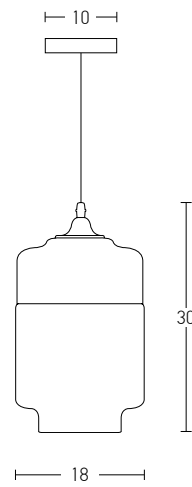

Bulb 1xE27
Power MAX 40W
Input 220-240V, 50/60Hz
Dimensions Ø: 18cm H: 30cm
Base Ø: 10cm H: 2cm
Material Glass
Special Feature 150cm Cable Adjustable
Color Black Matt - Champagne / **Code 1517**