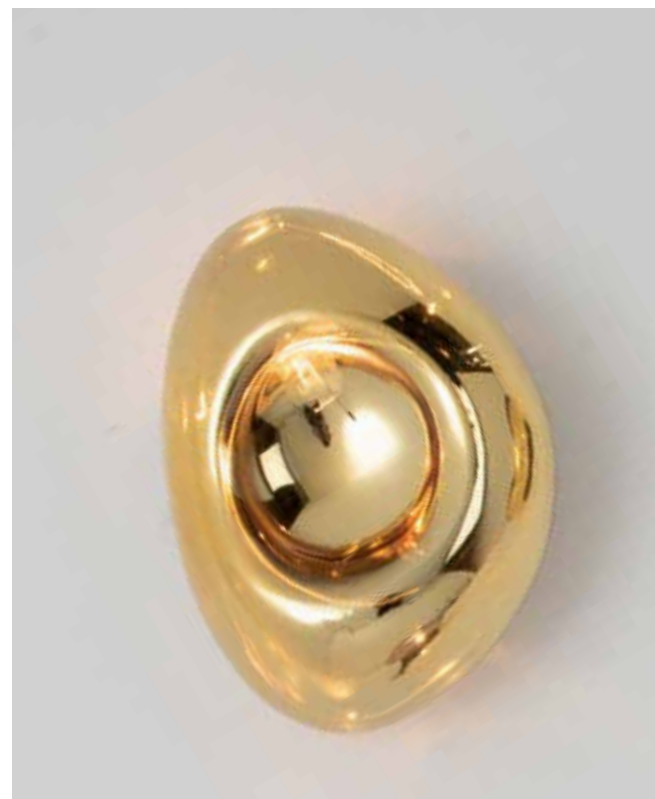

Bulb	1xE14 Led
Power	MAX 8W
Input	220-240V, 50/60Hz
Dimensions	L: 12.5cm W: 20cm H: 27.5cm
Base	Ø: 15.5cm L: 2.5cm
Material	Metal - Glass
Color	Sandy Black - Gold / Code 22047
Color	Sandy Black - Chrome / Code 22048