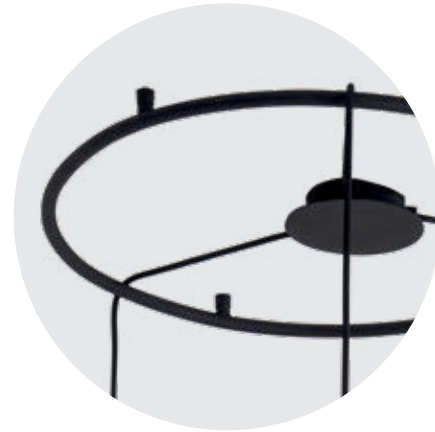

Adjustable Ellipse Base

Bulb	6xG9 Led
Power	MAX 7W
Input	220-240V, 50/60Hz
Dimensions	Ø: 110cm H: 160cm
Bases	Ø: 20cm H: 3cm
	Ø: 80cm H: 3cm
Glass	Ø: 30cm H: 24cm
	Ø: 30cm H: 43cm
Opal Glass	Ø: 10.5cm H: 13.5cm
Material	Metal - Smoked Glass Outside Opal Glass Inside
Special Feature	150cm Cable Adjustable
Color	Sandy Black - Smoked Glass - Gold Matt / Code 22147