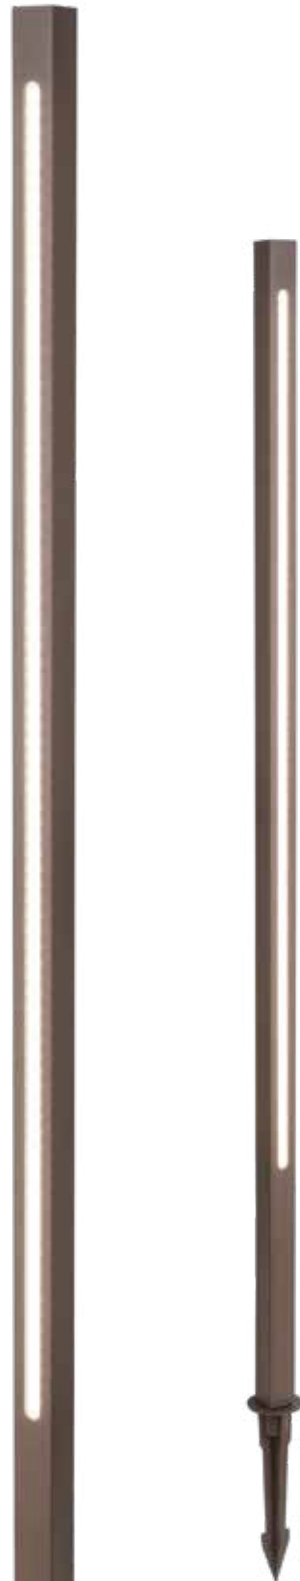

Power 15W
Input 220-240V, 50/60Hz
Color Temperature 3000K
Lumen 1550Lm
Cri 80
IP 65
Dimensions L: 2.5cm W: 2.5cm H: 100cm
Base Ø: 9.5cm H: 2cm
Material Aluminum - Opal PC Diffuser
Special Feature Spike & Base Included
Profile 2.5 x 2.5cm
Color Dark Brown / **Code E280**