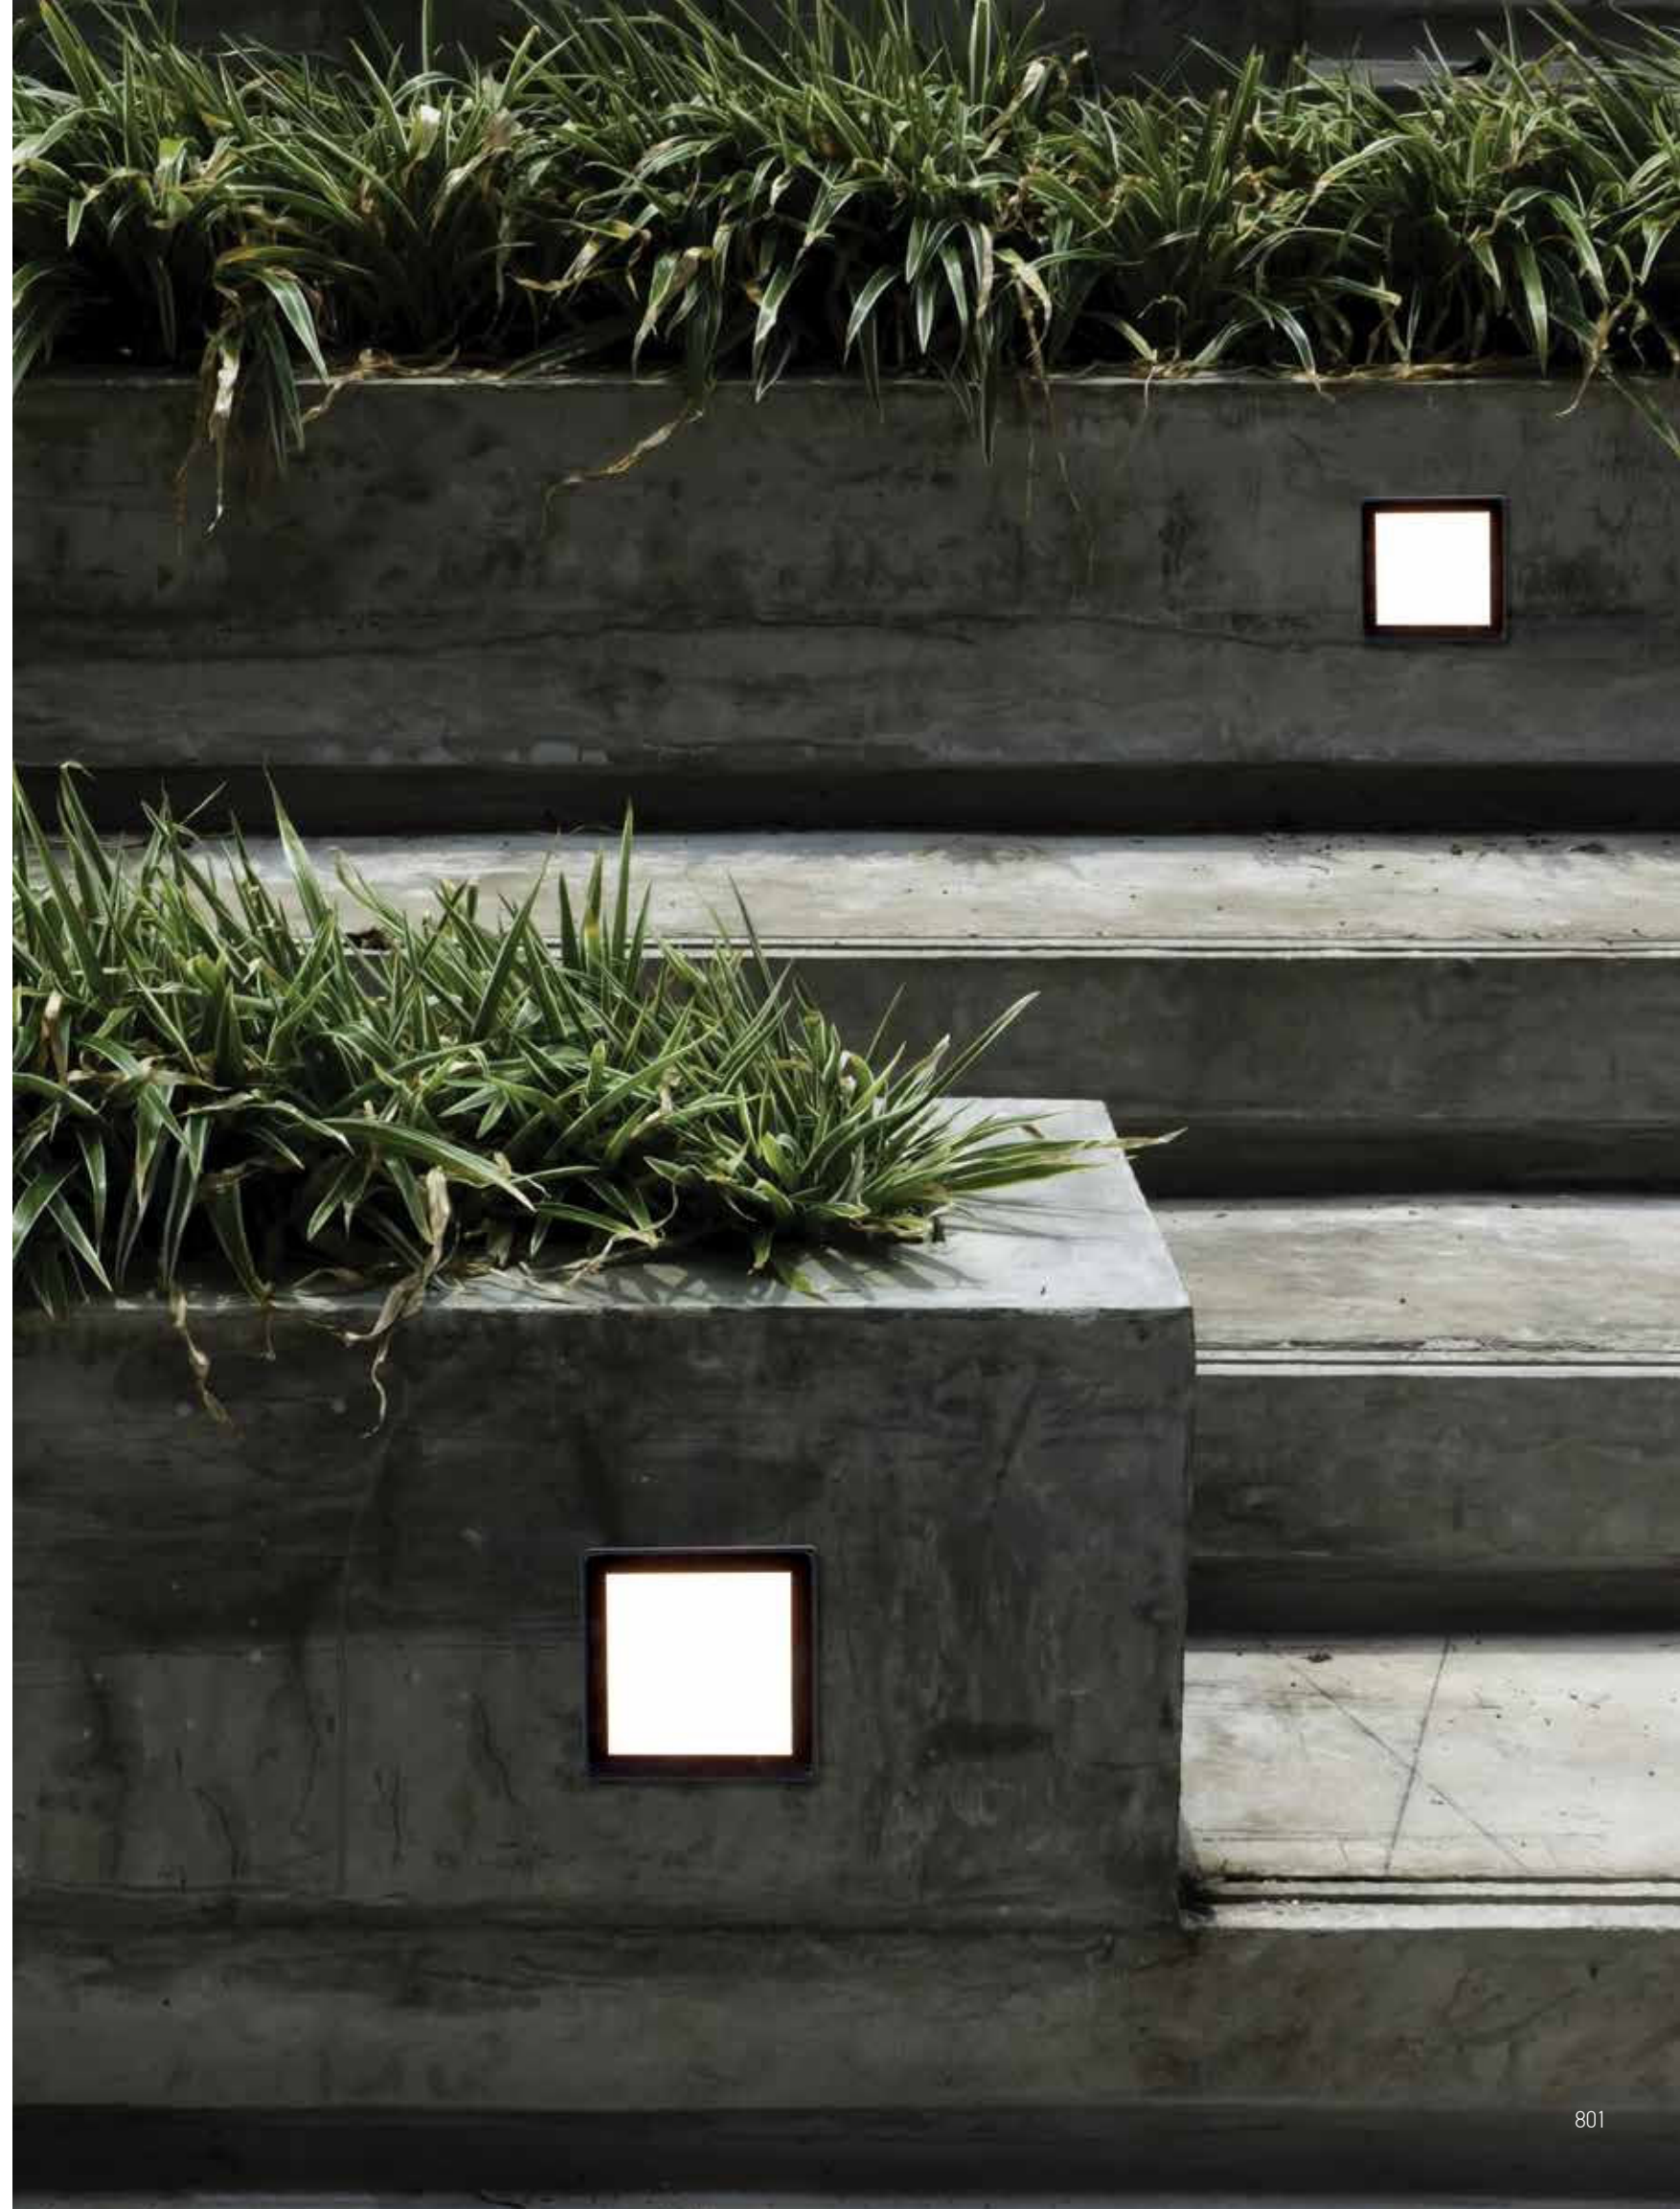

Power	4W
Input	220-240V, 50/60Hz
Color Temperature	3000K
Lumen	300Lm
Cri	80
IP	65
Dimensions	L: 9cm W: 9cm H: 4.1cm
Recessed Mounting Box	L: 7.3cm W: 7.3cm (Included)
Depth	∩∩: 6cm
Material	Aluminium - Tempered Glass
Color	Graphite / Code E248