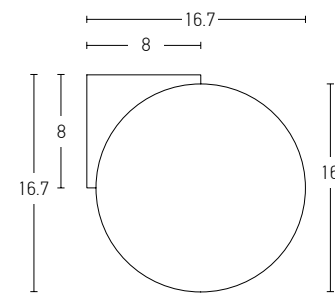

Bulb 1xG9 Led
Power MAX 7W
Input 220-240V, 50/60Hz
Dimensions L: 16.7cm W: 16cm H: 16.7cm
Base L: 8cm W: 3cm H: 8cm
Material Aluminium - Opal Glass
Special Feature IP 44
Color Brushed Brass / **Code 20149**