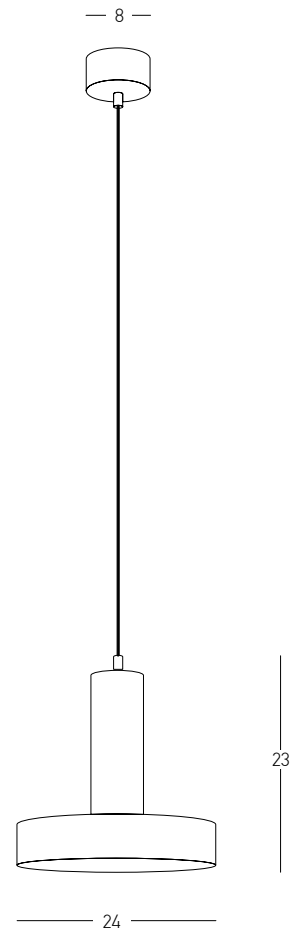

Bulb 1xGU10
Power MAX 25W
Input 220-240V, 50/60Hz
Dimensions Ø: 24cm H: 23cm
Base Ø: 8cm H: 3.5cm
Material Metal - Aluminum
Special Feature 200cm Fabric Cable Adjustable
Color Sandy Black - Painted Gold / **Code 22178**