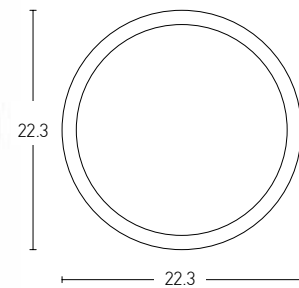

Power 20W
Input 24V
Color Temperature 3000K
Lumen 1600Lm
Cri 80
Dimensions Ø: 22.3cm H: 3.8cm
Non Dimmable ☒
Material Aluminium - Diffuser
Special Feature Plug & Play With Jack System

Color Sandy Black / **Code 19172**
Sandy White / **Code 19171**