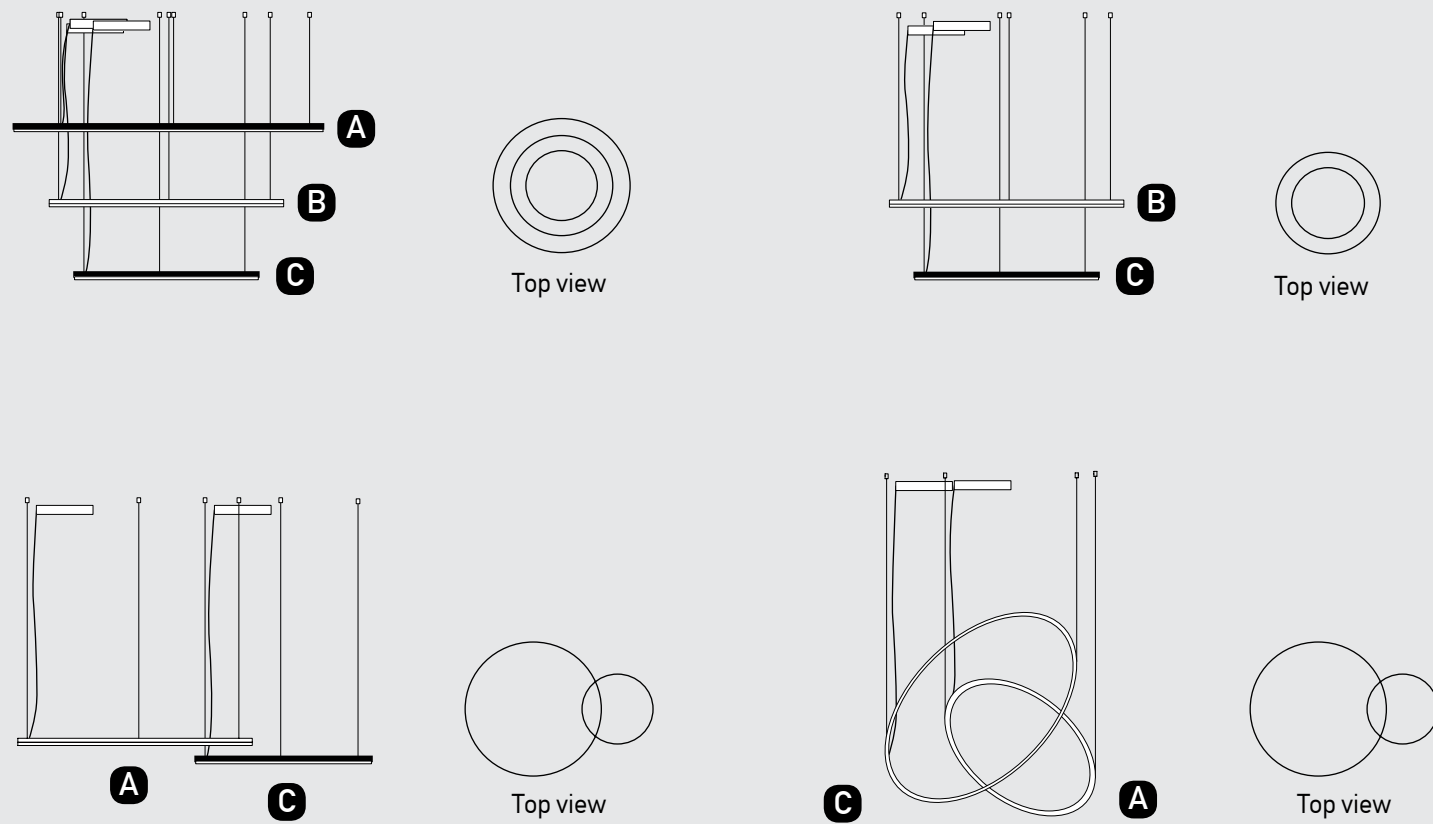

Our Suggestion

Become an artist and make your combination.
Use your imagination to create your masterpiece with our limitless options.

Power 41W
Input 220-240V, 50/60Hz
Color Temperature 3000K
Lumen 4200Lm
Cri 80
Dimensions Ø: 60cm W: 65cm H: 200cm
Base L: 30cm W: 7cm H: 3,5cm
Dimmable Triac
Material Metal - Aluminium - Acrylic
Special Feature 200cm Cable Adjustable
Profile 2.2x5.3cm
Color Sandy Black - Gold Matt / **Code 22011**