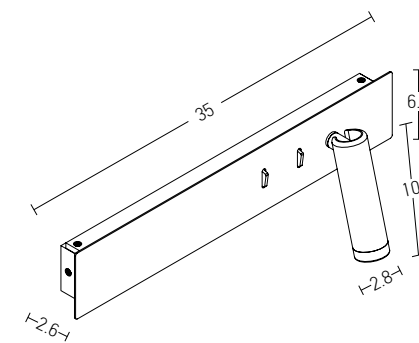

Power	3W + 5W + 5W
Input	220-240V, 50/60Hz
Color Temperature	3000K
Lumen	240+800Lm
Cri	80
Dimensions	L: 7-16cm W: 35cm H: 6.3cm
Non Dimmable	☒
Switch	2 Switch On/Off
Material	Metal - Aluminium - Acrylic
Special Feature	Up/Down Light Stick Ø: 2.8cm H: 10cm
Color	Black Matt / Code H54
Color	White Matt / Code H52