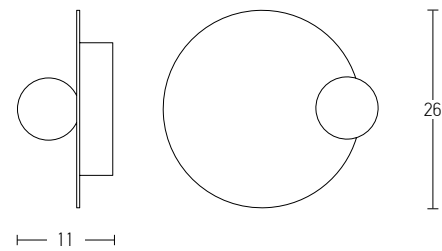

Bulb 1xG9 Led
Power MAX 9W
Input 220-240V, 50/60Hz
Dimensions Ø: 26cm L: 11cm
Material Metal - Opal Glass
Special Feature Opal Glass Ø: 8cm
Color Sandy Black / **Code 17104**