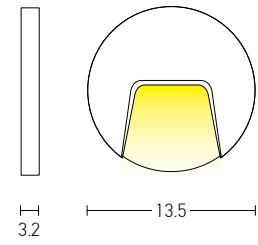

Power 3W
Input 220-240V, 50/60Hz
Color Temperature 3000K
Lumen 300Lm
Cri 80
IP 54
Dimensions Ø: 13.5cm L: 3.2cm
Material ABS
Color Graphite / **Code E183**
Color White / **Code E184**