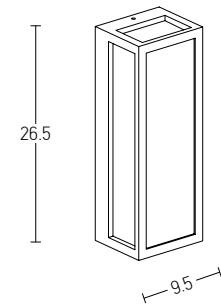

Power 9W LED
Input 220-240V, 50/60Hz
Color Temperature 3000K
Lumen 800Lm
Cri 80
IP 65
Dimensions L: 9cm W: 9.5cm H: 26.5cm
Material Aluminum - PC Diffuser
Color Graphite / **Code E202**