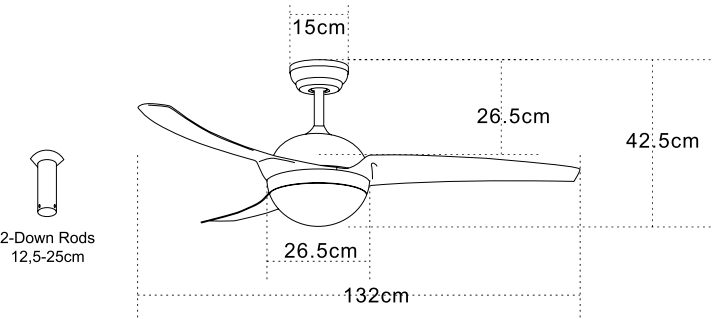

Indoor Ceiling Fans

2-Down Rods
12.5-25cm

Led Light Source 18W
Input 220-240V, 50/60Hz
Color Temperature 3000K, 4000K, 6000K
Lumen 1800Lm
Cri 80
dB 23
Dimensions 52" Ø: 132cm H: 42.5-55cm
Air Flow 152m³ min
Night Mode Time Setting 1h / 2h / 4h / 8h
Material Metal - Glass - ABS Blades
Special Feature 2 Down Rods 12.5-25cm
Summer Function
Motor Feature AC Motor 61W
3 Speeds

Color White / **Code 19133**