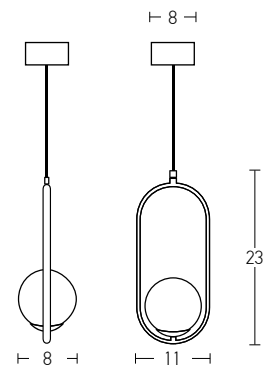

Bulb 1xG9 Led
Power MAX 9W
Input 220-240V, 50/60Hz
Dimensions W: 20cm H: 50cm
Base Ø: 8cm H: 3.5cm
Material Metal - Opal Glass
Special Feature 150cm Cable Adjustable
Opal Glass Ø: 12cm
Color Bronze / **Code 18142-BR**

Bulb 1xG9 Led
Power MAX 9W
Input 220-240V, 50/60Hz
Dimensions W: 11cm H: 23cm
Base Ø: 8cm H: 3.5cm
Material Metal - Opal Glass
Special Feature 150cm Cable Adjustable
Opal Glass Ø: 8cm
Color Bronze / **Code 18143**