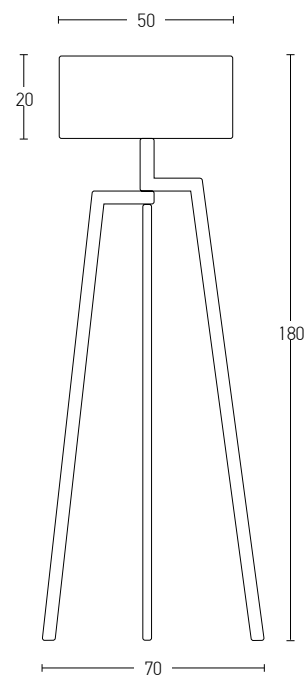

Bulb 1xE27
Power MAX 40W
Dimensions Ø: 70cm H: 180cm
Material Wood - Fabric Shade
Special Feature 130cm Cable Available
Shade Ø: 50cm H: 20cm
Color Natural Wood - Black Shade / **Code 1488**