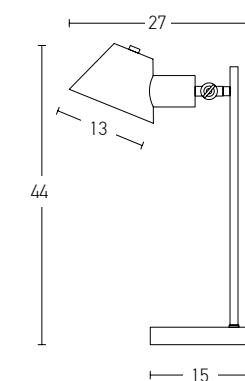

Bulb 1xE27
Power MAX 25W
Input 220-240V, 50/60Hz
Dimensions L: 27cm H: 44cm
Base Ø: 15cm H: 2.5cm
Material Metal - Aluminium
Special Feature 150cm Cable Available
Color White Matt - Gold Matt / **Code 20222**
Color Black Matt - Gold Matt / **Code 20223**