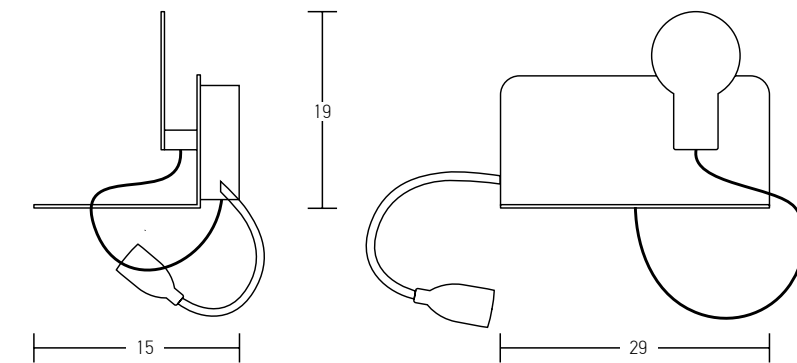

Led Bulb	3W 1xG9
Power	MAX 25W
Input	220-240V, 50/60Hz
Color Temperature	3000K
Lumen	595Lm
Cri	80
Dimensions	L: 15cm W: 29cm H: 19cm
Non Dimmable	☒
Switch	On/Off
Material	Metal - Aluminium
Color	White Matt / H34-W