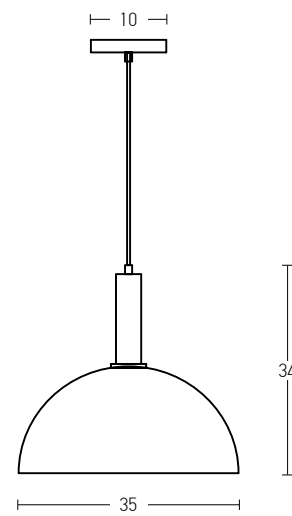

Indoor Lighting

Bulb 1xE27
Power MAX 40W
Input 220-240V, 50/60Hz
Dimensions Ø: 35cm H: 34cm
Base Ø: 10cm H: 2cm
Material Aluminium
Special Feature 150cm Cable Adjustable
Color Saumon Matt - White Matt / **Code 180050**