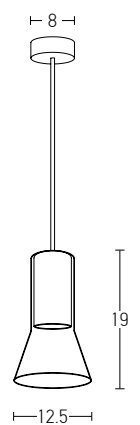

Bulb 1xGU10 Led
Power MAX 9W
Input 220-240V, 50/60Hz
Dimensions Ø: 12.5cm H: 19cm
Base Ø: 8cm H: 2.5cm
Material Metal - Aluminium - Glass
Special Feature 200cm Fabric Cable Adjustable
Color Light Yellow - Sandy Black / **Code 19122**
Color Light Blue - Sandy Black / **Code 19121**