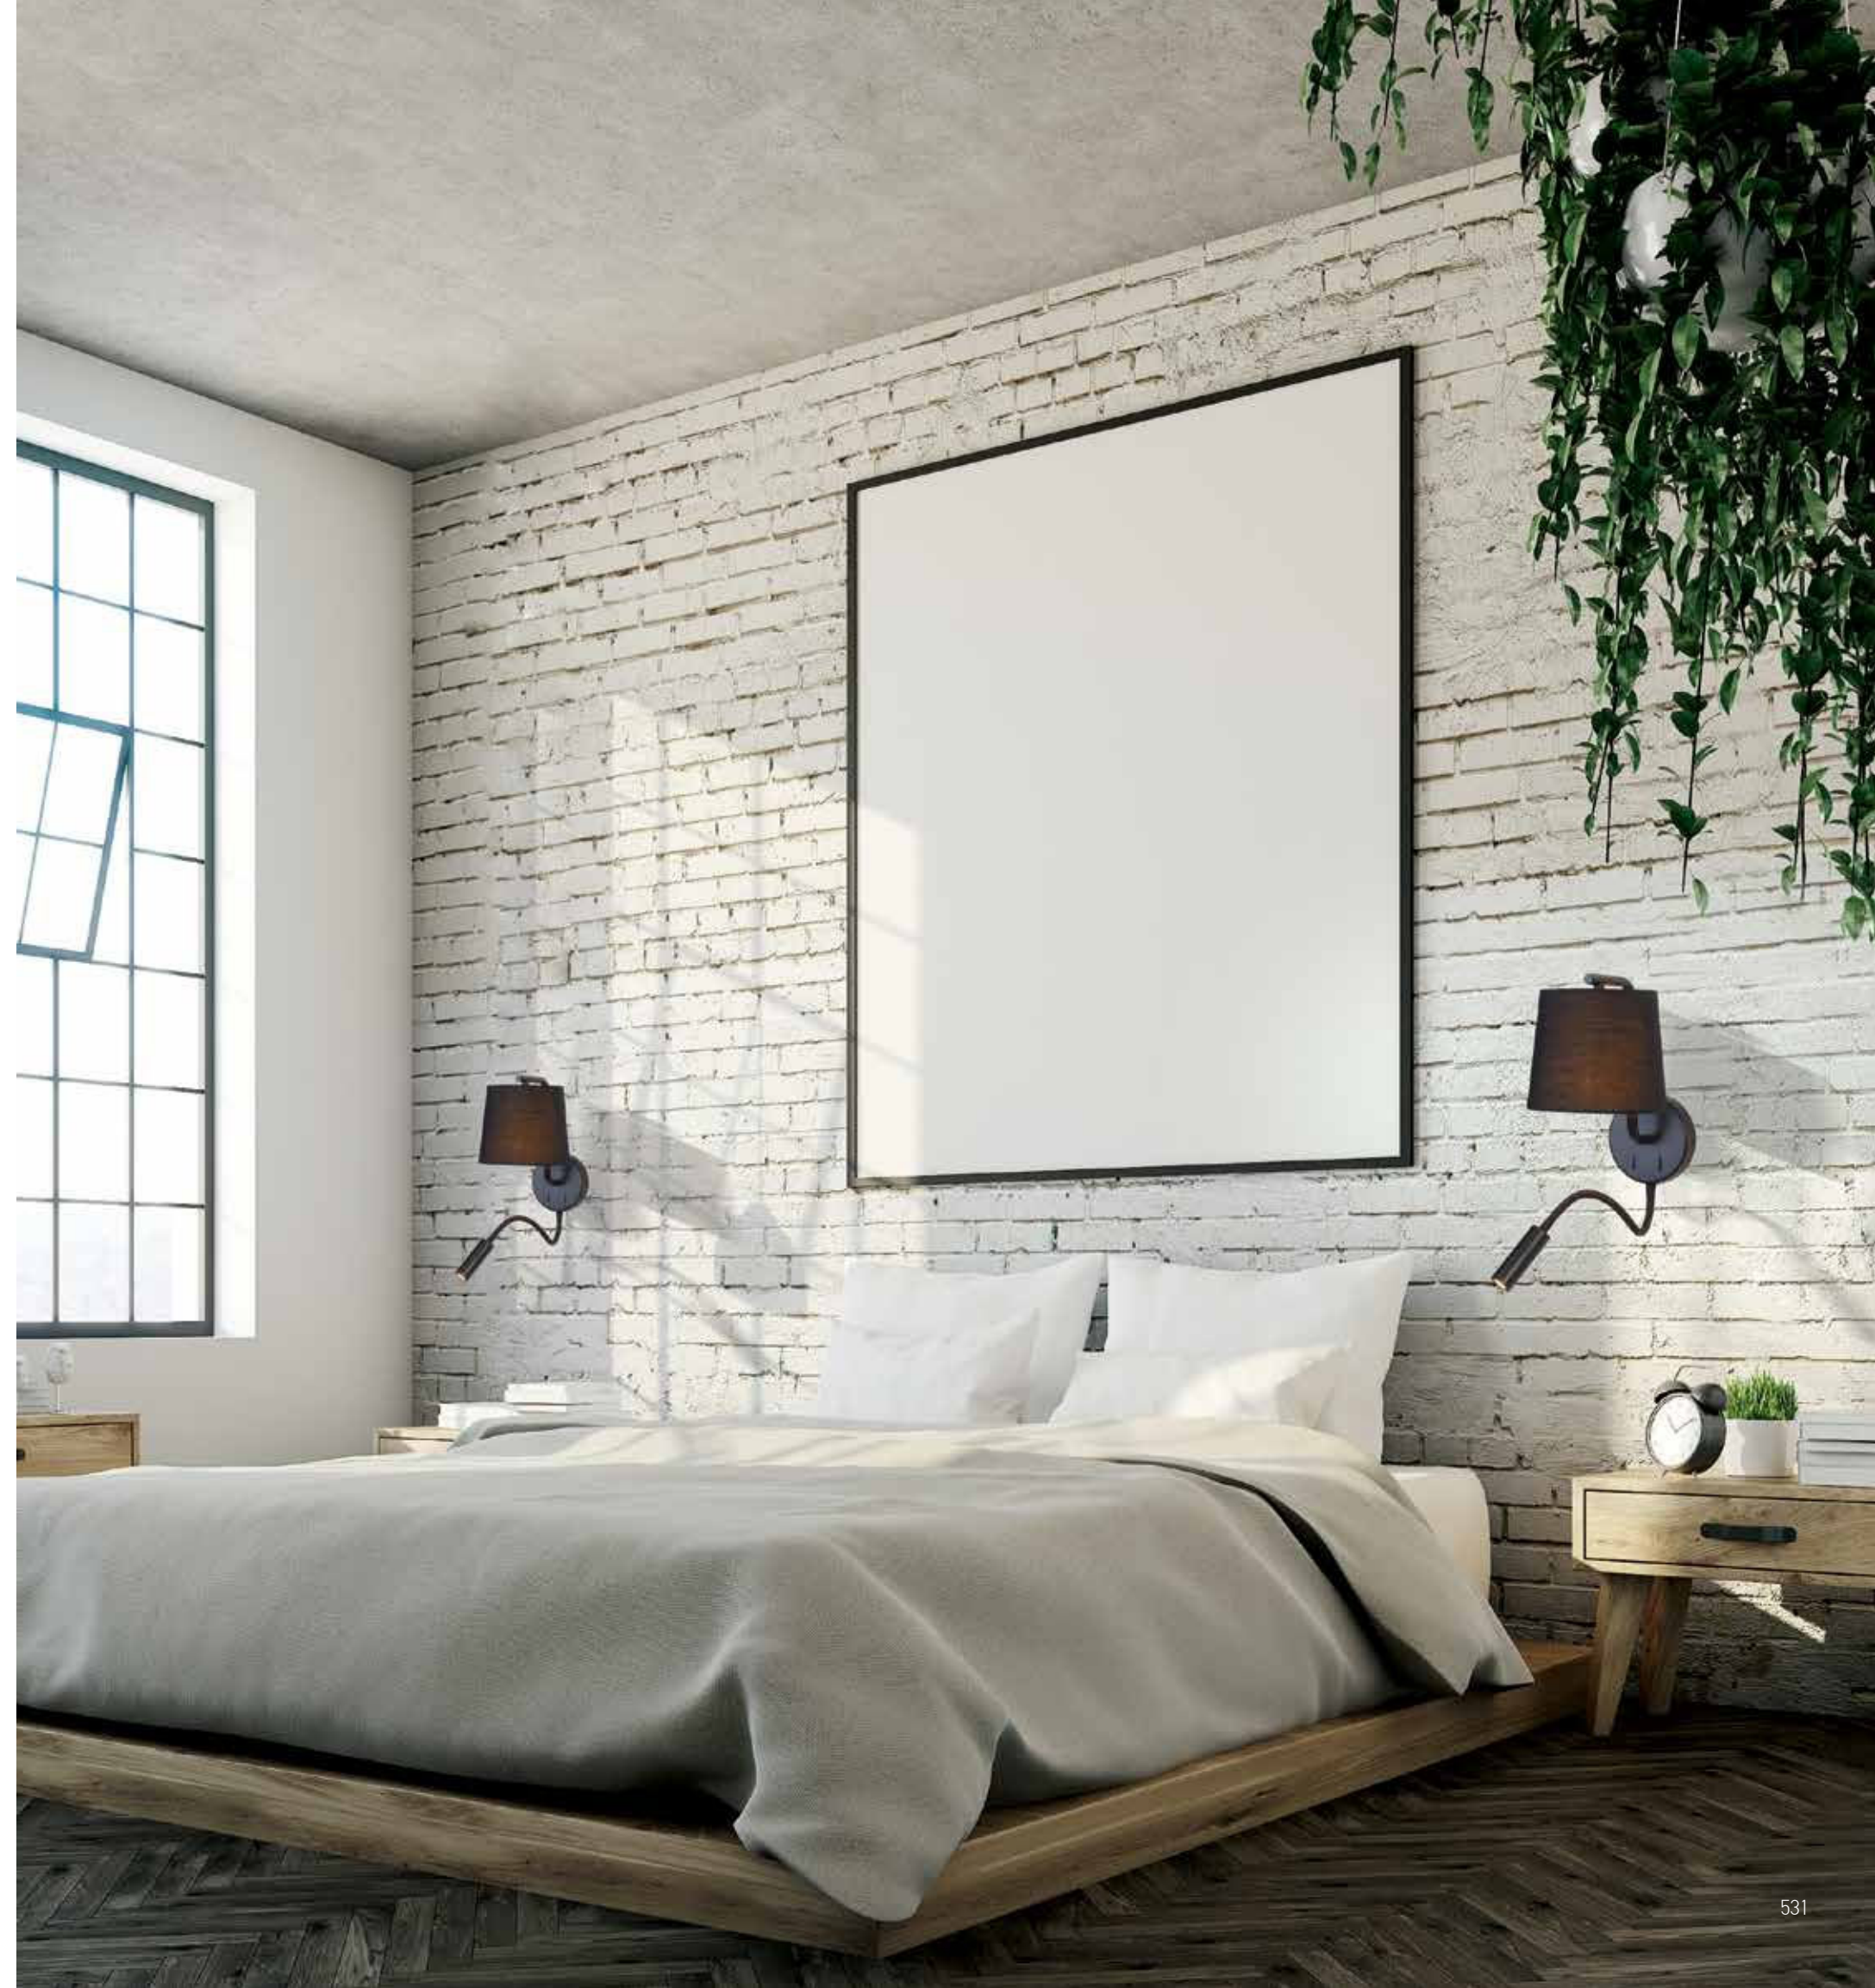

Led 3W
Bulb 1xE27
Power MAX 40W
Input 220-240V, 50/60Hz
Color Temperature 3000K
Lumen 240Lm
Cri 80
Dimensions L: 14.5-20cm W: 20cm H: 20cm
Non Dimmable ☒
Switch 2 On/Off
Material Metal - Aluminium - Fabric Shade
Special Feature USB Charger
Shade L: 12cm W: 20cm H: 11cm
Stick Ø: 2.8cm H: 8.5cm
Color Black Matt / **Code H59**