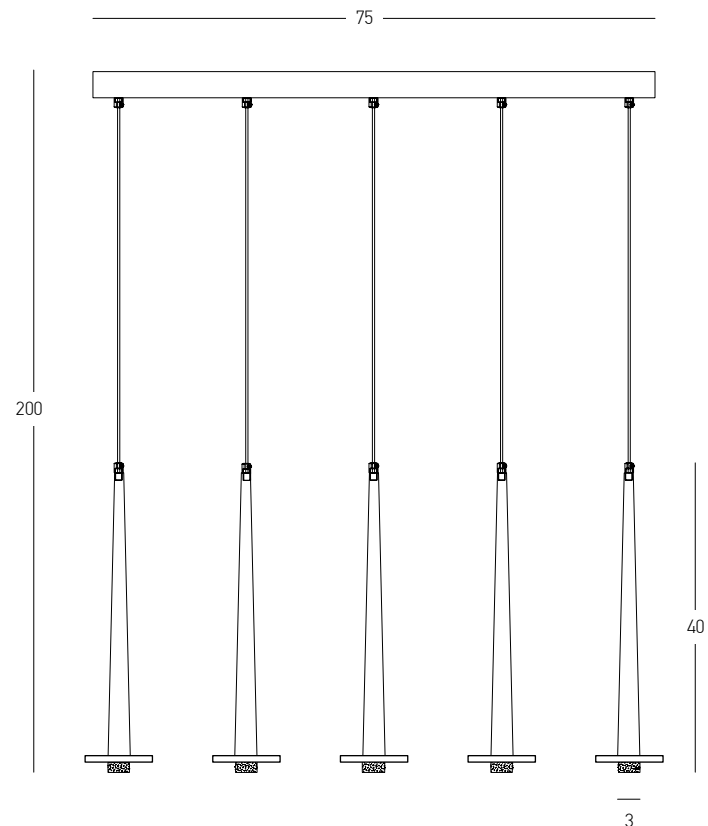

Indoor Led Lighting

Power 15W
Input 220-240V, 50/60Hz
Color Temperature 3000K
Lumen 880Lm
Cri 90
Dimensions L: 75cm W: 6cm H: 200cm
Base L: 75cm W: 6cm H: 3.5cm
Dimmable Triac ☐
Material Metal - Aluminum - Acrylic - Marble
Special Feature 150cm Cable Adjustable
Stick Ø: 3cm H: 40cm
Color Sandy Black - White Marble / **Code 22112**