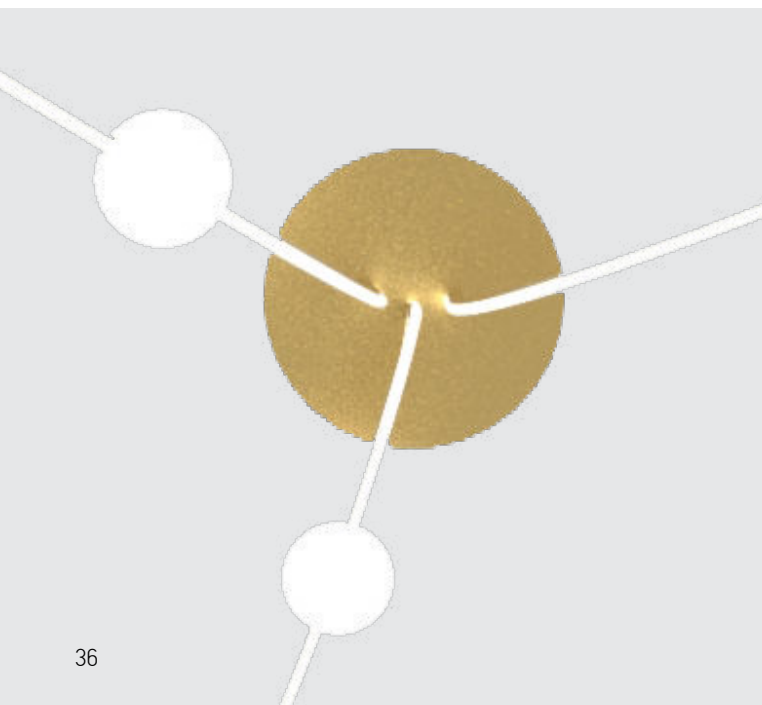

Power 42W
Input 220-240V, 50/60Hz
Color Temperature 3000K
Lumen 3289Lm
Cri 80
Dimensions L: 140cm W: 30cm H: 100cm
Base Ø: 22cm H: 4.5cm
Dimmable Triac ☐
Material Aluminum - Silicon - Opal Glass
Special Feature Opal Glass Ø: 10cm
Color Black Matt / **Code 22247**
Color Gold Matt / **Code 22248**