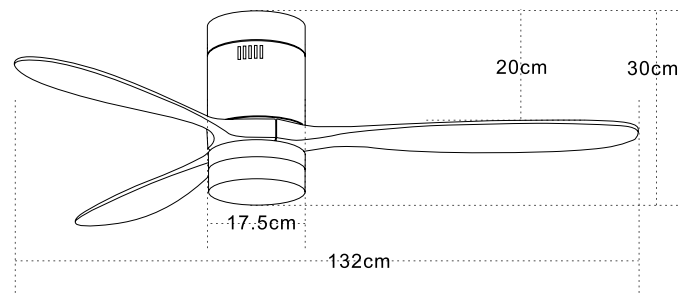

Led Light Source 15W
Input 220-240V, 50/60Hz
Color Temperature 3000K, 4000K, 6000K
Lumen 1500Lm
Cri 80
dB 23
Dimensions 52" Ø: 132cm H: 30cm
Air Flow 141m³ min
Night Mode Time Setting 1h / 2h / 4h / 8h
Material Metal - Polycarbonate - Wood
Special Feature Summer Function
Motor Feature AC Motor 55W
3 Speeds

Color Black Matt - Cherry Wood Blades / Code 19144