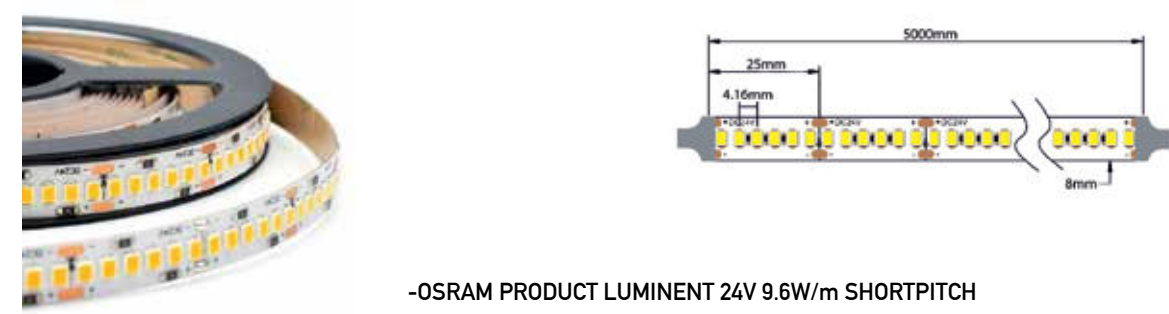

-OSRAM PRODUCT LUMINENT 24V 9.6W/m SHORTPITCH

OSRAM

Code	IP	Kelvin	CRI	Watt	Lm/m
4055462217431	20	3000	85	9.6W/m	1000
4055462217455	20	4000	85	9.6W/m	1000

Lumen Efficiency	105Lm/W	5 YEARS GUARANTEE
SDCM	3	
Ra	85	
LEDs/m	240	
Voltage	DC24V	
Width	8mm	
Unit cut	25mm	
Life Span	25000H	
Waterproof Rate	IP20	

Dimming Options

1. DALI Dimming : Dali Driver 24V + Switch DALI MCU . Suitable with Drivers to Page : 701
2. BLUETOOTH Dimming : Element Driver 24V+OT BLE (CASAMBI App) . Suitable with Drivers to Page : 700
3. PHASECUT Dimming : Suitable with PhaseCut Drivers to Page : 701
4. 1-10 Dimming : 1-10 Driver 24V . Suitable with 1-10V Drivers to Page : 701
5. PUSH BUTTON Dimming : Dali Driver 24V to Page : 701