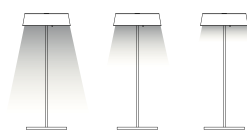

Power 2.2W
Input 220-240V, 50/60Hz
Color Temperature 3000K
Lumen 80Lm
Cri 80
IP 54
Dimensions Ø: 12cm H: 30cm
3 Steps Dimming 10%, 50%, 100%
Material Aluminum - PC Difusser
Special Feature Shade Ø: 12cm H: 5cm
Portable Table Lamp
USB Cable & Adaptor Included

Color Black Matt / **Code E289**
Color White Matt / **Code E290**
Color Gold Matt / **Code E291**

Touch Dimming