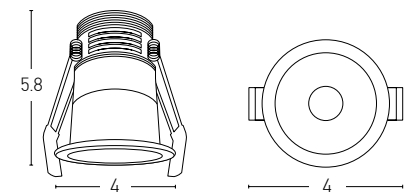

Power 4W
Input 220-240V, 50/60Hz
Color Temperature 3000K
Lumen 270Lm
Cri 90
Dimensions Ø: 4cm H: 5.8cm
Cutting Hole Ø: 3.3cm
Beam Angle 24°
Non Dimmable ☒
Material Aluminium
Depth Required JT : 6.5cm
Driver Included (700mA)
Color White Matt - Black Matt / **Code S092**

Power 6W
Input 220-240V, 50/60Hz
Color Temperature 3000K
Lumen 420Lm
Cri 90
Dimensions Ø: 6cm H: 8.2cm
Cutting Hole Ø: 5.1cm
Beam Angle 40°
Non Dimmable ☒
Material Aluminium
Depth Required JT : 9cm
Driver Included (160mA)
Color White Matt - Black Matt / **Code S093**

Power 15W
Input 220-240V, 50/60Hz
Color Temperature 3000K
Lumen 1050Lm
Cri 90
Dimensions Ø: 7.5cm H: 10cm
Cutting Hole Ø: 6.8cm
Beam Angle 38°
Non Dimmable ☒
Material Aluminium
Depth Required JT : 11cm
Driver Included (350mA)
Color White Matt - Black Matt / **Code S094**

Power 6W
Input 220-240V, 50/60Hz
Color Temperature 3000K
Lumen 480Lm
Cri 90
Dimensions Ø: 5.5cm H: 9.1cm
Cutting Hole Ø: 5.2cm
Beam Angle 24°
Non Dimmable ☒
Material Aluminium
Depth Required JT : 9.5cm
Driver Included (160mA)
Color White Matt / **Code S073**

Power 10W
Input 220-240V, 50/60Hz
Color Temperature 3000K
Lumen 800Lm
Cri 90
Dimensions Ø: 7.5cm H: 9.8cm
Cutting Hole Ø: 7.2cm
Beam Angle 31°
Non Dimmable ☒
Material Aluminium
Depth Required JT : 10.5cm
Driver Included (250mA)
Color White Matt / **Code S075**

Power 6W
Input 220-240V, 50/60Hz
Color Temperature 3000K
Lumen 480Lm
Cri 90
Dimensions Ø: 5.5cm H: 9.1cm
Cutting Hole Ø: 5.2cm
Beam Angle 24°
Non Dimmable ☒
Material Aluminium
Depth Required JT : 9.5cm
Driver Included (160mA)
Color Black Matt / **Code S074**