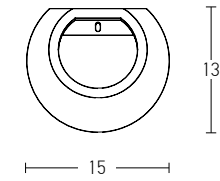

Bulb 1xG9
Power MAX 25W
Input 220-240V , 50/60Hz
Dimensions L: 13cm W: 15cm H: 13cm
Material Gypsum
Color Pure White / **Code 180028**