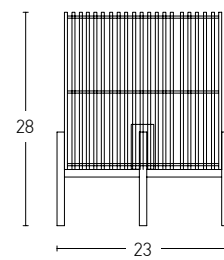

Bulb 1xE14
Power MAX 25W
Input 220-240V, 50/60Hz
Dimensions Ø: 23cm H: 28cm
Material Metal - Rattan
Special Feature 120cm Cable Available
Color Natural - Black Matt / **Code 20232**