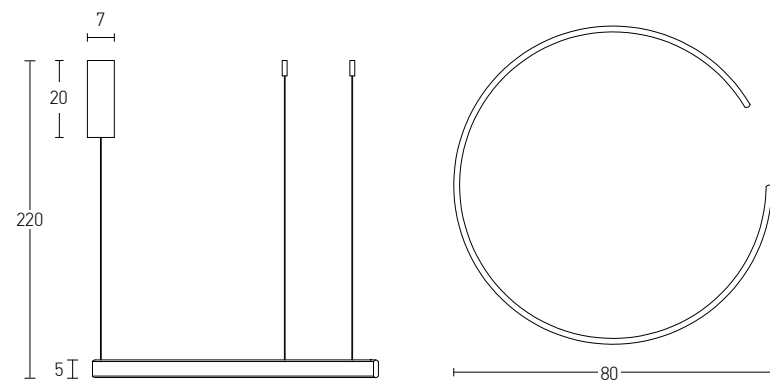

Power 40W
Input 220-240V, 50/60Hz
Color Temperature 3000K
Lumen 3200Lm
Cri 80
Dimensions Ø: 80cm H: 5cm
Base Ø: 7cm H: 20cm
Dimmable Triac ☐
Material Aluminium - Silicon
Special Feature 200cm Cable Adjustable
Profile 5x1.5cm
Color Brushed Gold Matt / **Code 2012**
Color Brushed Coffee / **Code 2013**