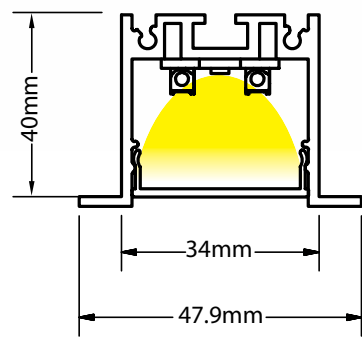

Fill in your code using the following items from the table.

Recessed Profile					
Code	Length	Driver	Kelvin	Set	Body Color
34	58 = 58cm	O = ON/OFF	3 = 3000K	E = HE	W = Sandy White
34	86 = 86cm	D = Dali	4 = 4000K	O = HO	B = Sandy Black
34	114 = 114cm				
34	142 = 142cm				
34	170 = 170cm				
34	198 = 198cm				
34	226 = 226cm				
34	254 = 254cm				
34	282 = 282cm				
34	310 = 310cm				
34	338 = 338cm				

Guide to Create your Code by Choosing : 34 - Length - Driver - Kelvin - Set - Body Color