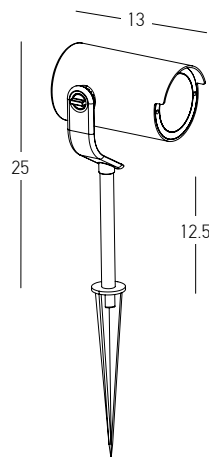

Power 12W
Input 220-240V, 50/60Hz
Color Temperature 3000K
Lumen 780Lm
Cri 80
IP 65
Dimensions Ø: 7.5cm L: 13cm H: 25cm
Base Ø: 6cm H: 0.5cm
Beam Angle 40°
Material Aluminum - Tempered Glass
Special Feature Spike & Base Included
Waterproof Connector Included

Color Graphite / **Code E285**