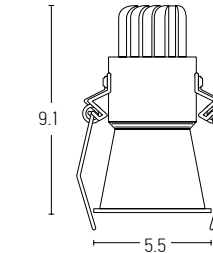

Power 4W
Input 220-240V, 50/60Hz
Color Temperature 3000K
Lumen 270Lm
Cri 90
Dimensions Ø: 4cm H: 5.8cm
Cutting Hole Ø: 3.3cm
Beam Angle 24°
Non Dimmable ☒
Material Aluminium
Depth Required JT : 6.5cm
Driver Included (700mA)
Color White Matt - Black Matt / **Code S092**

Power 6W
Input 220-240V, 50/60Hz
Color Temperature 3000K
Lumen 420Lm
Cri 90
Dimensions Ø: 6cm H: 8.2cm
Cutting Hole Ø: 5.1cm
Beam Angle 40°
Non Dimmable ☒
Material Aluminium
Depth Required JT : 9cm
Driver Included (160mA)
Color White Matt - Black Matt / **Code S093**

Power 15W
Input 220-240V, 50/60Hz
Color Temperature 3000K
Lumen 1050Lm
Cri 90
Dimensions Ø: 7.5cm H: 10cm
Cutting Hole Ø: 6.8cm
Beam Angle 38°
Non Dimmable ☒
Material Aluminium
Depth Required JT : 11cm
Driver Included (350mA)
Color White Matt - Black Matt / **Code S094**

Power 6W
Input 220-240V, 50/60Hz
Color Temperature 3000K
Lumen 480Lm
Cri 90
Dimensions Ø: 5.5cm H: 9.1cm
Cutting Hole Ø: 5.2cm
Beam Angle 24°
Non Dimmable ☒
Material Aluminium
Depth Required JT : 9.5cm
Driver Included (160mA)
Color White Matt / **Code S073**

Power 10W
Input 220-240V, 50/60Hz
Color Temperature 3000K
Lumen 800Lm
Cri 90
Dimensions Ø: 7.5cm H: 9.8cm
Cutting Hole Ø: 7.2cm
Beam Angle 31°
Non Dimmable ☒
Material Aluminium
Depth Required JT : 10.5cm
Driver Included (250mA)
Color White Matt / **Code S075**

Power 6W
Input 220-240V, 50/60Hz
Color Temperature 3000K
Lumen 480Lm
Cri 90
Dimensions Ø: 5.5cm H: 9.1cm
Cutting Hole Ø: 5.2cm
Beam Angle 24°
Non Dimmable ☒
Material Aluminium
Depth Required JT : 9.5cm
Driver Included (160mA)
Color Black Matt / **Code S074**