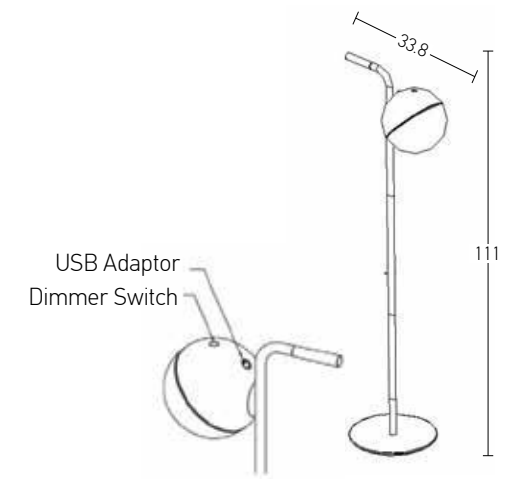

Power 2W
Input 220-240V, 50/60Hz
Color Temperature 2700K
Lumen 99Lm
Cri 80
IP 54
Dimensions W: 33.8cm H: 111cm
Base Ø: 24cm
3 Steps Dimming 25%, 50%, 100%
Duration 20h, 10h, 5h
Material Aluminum - PC Difusser
Special Feature Ball Ø: 18cm
Portable Floor Lamp
USB Cable & Adaptor Included

Color Black / **Code E232**