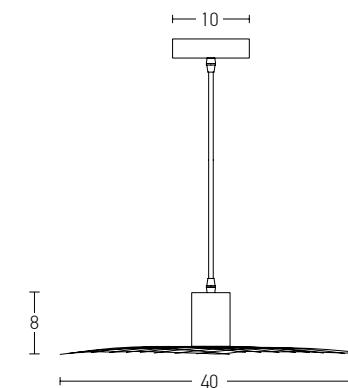

Bulb 1xE27
Power MAX 40W
Input 220-240V, 50/60Hz
Dimensions Ø: 40cm H: 8cm
Base Ø: 10cm H: 2cm
Material Metal - Bamboo
Special Feature 200cm Cable Adjustable
Color Natural / **Code 20242**