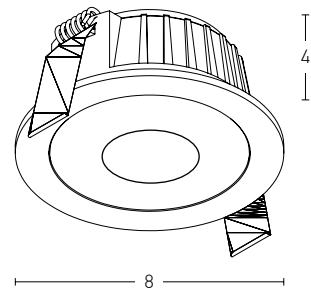

Power 6W
Input 220-240V, 50/60Hz
Color Temperature 3000K
Lumen 440Lm
Cri 90
IP 54
Dimensions Ø: 8cm H: 4cm
Cutting Hole Ø: 7.3cm
Beam Angle 20°
Non Dimmable ☒
Material Aluminium - Glass
Depth Required $\mathbb{T}$: 4.5cm
Driver Included
Color Black / **Code S110**
Color White / **Code S111**

Bulb 1xGU10
Power MAX 50W
Input 220-240V, 50/60Hz
IP 65
Dimensions Ø: 8.5cm H: 4.5cm
Cutting Hole Ø: 7.5cm
Material Aluminium
Depth Required $\mathbb{T}$: 10.5cm
Special Feature GU10 Lampholder Included
Color Black Matt / **Code S046**
Color White Matt / **Code S045**