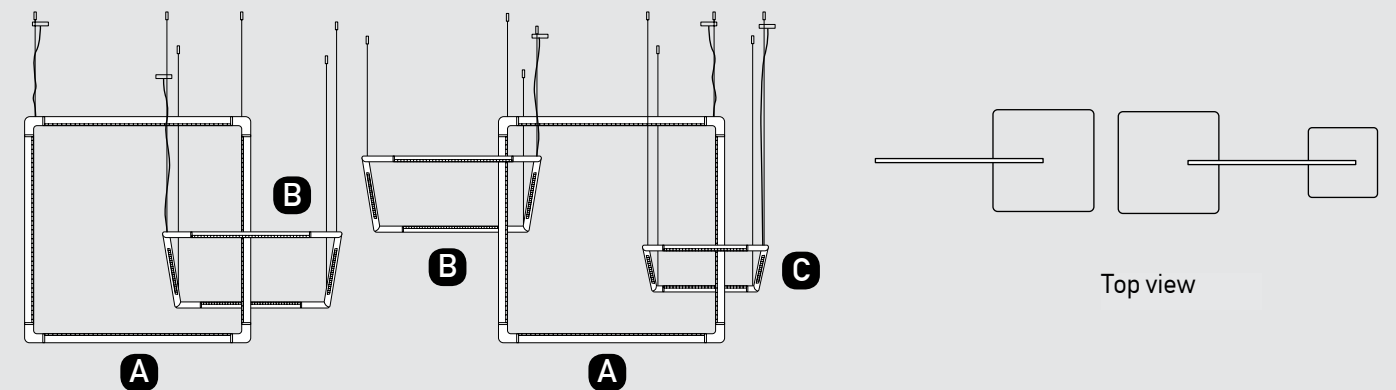

A

B

C

Our Suggestion

Become an artist and make your combination
 Use your imagination to create your masterpiece with our limitless options.

Power 49W
 Input 220-240V, 50/60Hz
 Color Temperature 3000K
 Lumen 3920Lm
 Cri 80
 Dimensions L: 90cm W: 50cm H: 90cm
 Base Ø: 20cm H: 6cm
 Dimmable Triac
 Material Aluminium - Silicon
 Special Feature Profile Ø: 2cm L: 42cm
 Movable Profile
 Color Sandy Black - Gold Matt / **Code 2070**
 Color Gold Matt / **Code 2071**