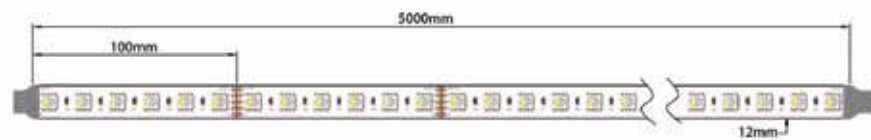

-LED STRIP 24V 16W/mRGBW

Code	IP	Kelvin	CRI	Watt	Lm/m
LS12	20	3000	80	16W/m	832

Lumen Efficiency 52Lm/W
SDCM 3
Ra 80
LEDs/m 60
Voltage DC24V
Width 12mm
Unit cut 100mm
Life Span 54000H
Waterproof Rate IP20

Dimming Options

1. BLUETOOTH Dimming : Dali ELEMENT Driver 24V +OT BLE (CASAMBI App) . Suitable with Drivers to Page : 700-701