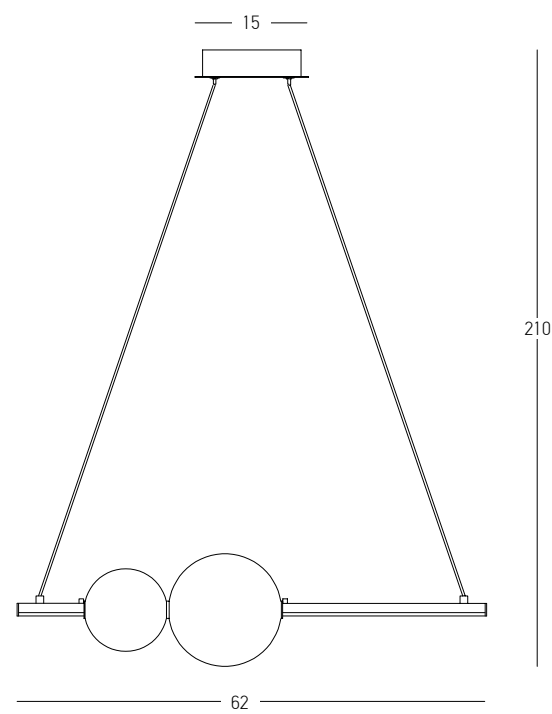

Power	11W
Input	220-240V, 50/60Hz
Color Temperature	3000K
Lumen	1300Lm
Cri	80
Dimensions	L: 62cm W: 15cm H: 15cm
Base	L: 15cm W: 6.5cm H: 5.5cm
Dimmable Triac	☉
Material	Aluminum - Glass
Special Feature	200cm Cable Adjustable
	Glass Ø: 15cm | Ø: 10cm
	Profile Ø: 2cm
Color	Black Matt - Smoked Glass / Code 22109
Color	Gold Matt - Opal Glass / Code 22108