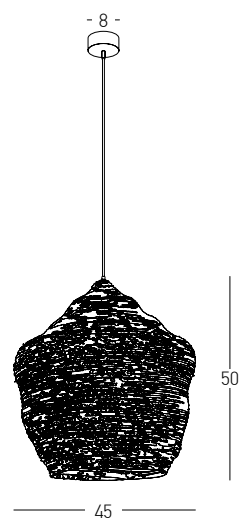

Bulb 1xE27 Led
Power MAX 20W
Input 220-240V, 50/60Hz
Dimensions Ø: 45cm H: 50cm
Base Ø: 8cm H: 3.5cm
Material Metal - Braided Wheat
Special Feature 200cm Black Fabric Cable Adjustable
Color Natural - Sandy Black / **Code 22161**

Bulb 1xE27 Led
Power MAX 20W
Input 220-240V, 50/60Hz
Dimensions Ø: 40cm H: 50cm
Base Ø: 8cm H: 3.5cm
Material Metal - Braided Wheat
Special Feature 200cm Black Fabric Cable Adjustable
Color Natural - Sandy Black / **Code 22162**

Bulb 1xE27 Led
Power MAX 20W
Input 220-240V, 50/60Hz
Dimensions Ø: 108cm H: 35cm
Base Ø: 8cm H: 3.5cm
Material Metal - Braided Wheat
Special Feature 200cm Black Fabric Cable Adjustable
Color Natural - Sandy Black / **Code 22169**