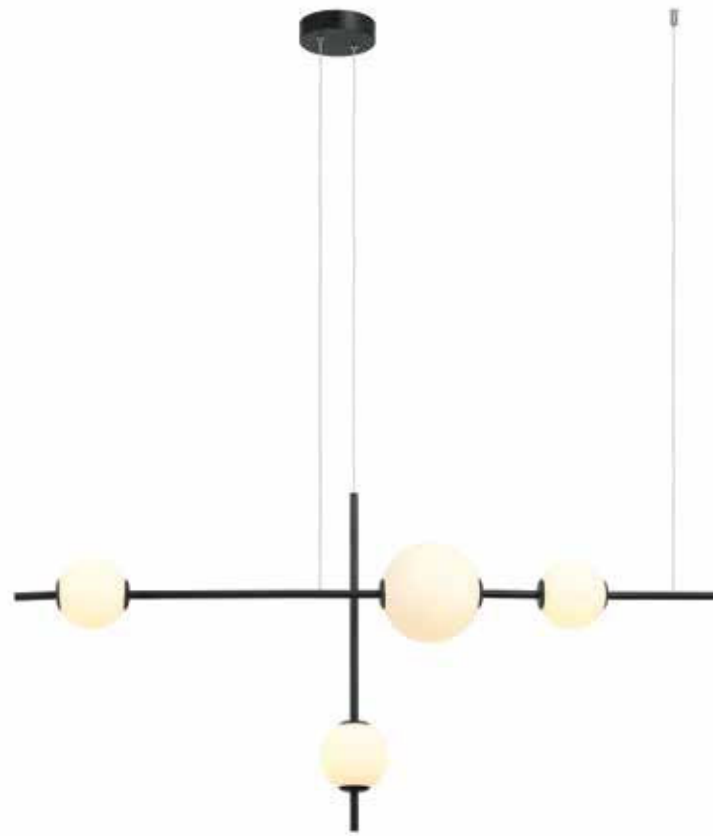

Power 18W
Input 220-240V, 50/60Hz
Color Temperature 3000K
Lumen 1440Lm
Cri 80
Dimensions L: 110cm W: 16cm H: 55cm
Base Ø: 13cm H: 3.2cm
Dimmable ☐
Material Metal - Opal Glass
Special Feature Step Dimming 10%-40%-100%
Glass Ø: 16cm | Ø: 11cm
Color Black Matt / **Code 20131**