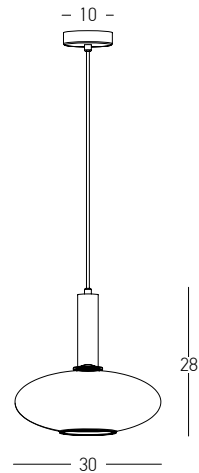

Bulb	1xE27
Power	MAX 40W
Input	220-240V, 50/60Hz
Dimensions	Ø: 25.5cm H: 26.5cm
Base	Ø: 10cm H: 2.5cm
Material	Metal - Aluminum - Dimple Glass Outside Opal Glass Inside
Special Feature	150cm Fabric Cable Adjustable
Color	Sandy Black - Green Glass / Code 22033
Color	Sandy Black - Blue Glass / Code 22034
Color	Sandy Black - Smoked Glass / Code 22035

Bulb 1xE27
 Power MAX 40W
 Input 220-240V, 50/60Hz
 Dimensions Ø: 15cm H: 45cm
 Base Ø: 10cm H: 2.5cm
 Glass Ø: 15cm H: 28cm
 Material Metal - Opal Glass
 Special Feature 150cm Fabric Cable Adjustable
 Color Gold Matt / **Code 22070**

Bulb 1xE27
 Power MAX 40W
 Input 220-240V, 50/60Hz
 Dimensions Ø: 20cm H: 33cm
 Base Ø: 10cm H: 2.5cm
 Glass Ø: 20cm H: 18cm
 Material Metal - Opal Glass
 Special Feature 150cm Fabric Cable Adjustable
 Color Gold Matt / **Code 22071**