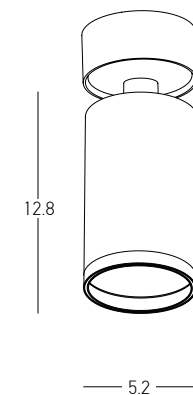

Bulb 1xGU10
Power MAX 40W
Input 220-240V, 50/60Hz
Dimensions Ø: 5.2cm H: 12.8cm
Spot Ø: 5.2cm H: 9.3cm
Base Ø: 5.2cm H: 3cm
Material Aluminum
Special Feature Included LED Driver
Color White Sandy / **Code S123**
Color Black Sandy / **Code S124**