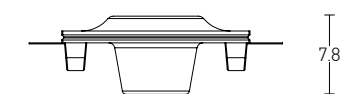

Bulb 1xGU10
Power MAX 50W
Input 220-240V, 50/60Hz
Dimensions L: 12cm W: 12cm H: 7cm
Cutting Hole L: 12.2cm W: 12.2cm
Material Gypsum
Depth Required JTT: 14cm
Special Feature GU10 Lampholder Included
Color Pure White / **Code S030**

Bulb 1xGU10
Power MAX 50W
Input 220-240V, 50/60Hz
Dimensions L: 12cm W: 12cm H: 6.1cm
Cutting Hole L: 12.2cm W: 12.2cm
Material Gypsum
Depth Required JTT: 11.5cm
Special Feature GU10 Lampholder Included
Color Pure White / **Code S025**

Bulb 1xGU10
Power MAX 50W
Input 220-240V, 50/60Hz
Dimensions L: 10cm W: 10cm H: 3cm
Cutting Hole L: 10.2cm W: 10.2cm
Material Gypsum
Depth Required JTT: 9cm
Special Feature GU10 Lampholder Included
Color Pure White / **Code S027**

Bulb 1xGU10
Power MAX 50W
Input 220-240V, 50/60Hz
Dimensions L: 12cm W: 12cm H: 6.2cm
Cutting Hole L: 12.2cm W: 12.2cm
Material Gypsum
Depth Required JTT: 11.5cm
Special Feature GU10 Lampholder Included
Color Pure White / **Code S029**

Bulb 1xGU10
Power MAX 50W
Input 220-240V, 50/60Hz
Dimensions L: 8cm W: 8cm H: 6cm
Cutting Hole L: 8.2cm W: 8.2cm
Material Gypsum
Depth Required JTT: 12cm
Special Feature GU10 Lampholder Included
Color Pure White / **Code S047**

22

Bulb 1xGU10
Power MAX 40W
Input 220-240V, 50/60Hz
Dimensions L: 22cm W: 22cm H: 10.5cm
Cutting Hole L: 22.2cm W: 22.2cm
Material Gypsum
Depth Required JTT: 4cm
Special Feature GU10 Lampholder Included
Color Pure White / **Code S109**

Bulb 1xGU10
Power MAX 50W
Input 220-240V, 50/60Hz
Dimensions L: 8cm W: 8cm H: 6cm
Cutting Hole L: 8.2cm W: 8.2cm
Material Gypsum
Depth Required JTT: 12cm
Special Feature GU10 Lampholder Included
Color Pure White / **Code S048**

19