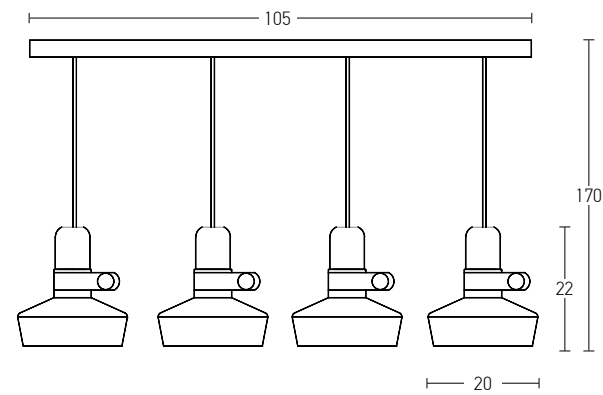

Bulb 4xE27
Power MAX 40W
Input 220-240V, 50/60Hz
Dimensions Ø: 20cm L: 105cm H: 170cm
Base L: 105cm W: 6.5cm H: 2.7cm
Material Metal - Leather - Wood
Special Feature 150cm Cable Adjustable
Color Black Matt / **Code 1993-B**
Color White Matt / **Code 1993-W**