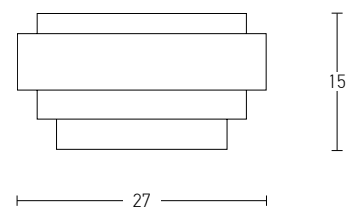

Power 6W
Input 220-240V, 50/60Hz
Color Temperature 3000K
Lumen 420Lm
Cri 80
Dimensions L: 9cm W: 9cm H: 30cm
Non Dimmable ☒
Material Metal
Color White Matt / **Code 16155**

Bulb 1xE27
Power MAX 40W
Input 220-240V, 50/60Hz
Dimensions L: 14cm W: 27cm H: 15cm
Material Metal
Color White Matt / **Code 16158**