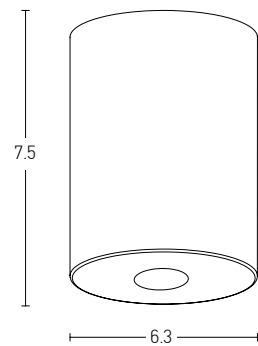

Bulb 1xGU10
Power MAX 7W
Input 220-240V, 50/60Hz
IP 54
Dimensions Ø: 6cm H: 10.5cm
Material Aluminium - Glass Diffuser
Color Sandy Black / **Code E219**
Color Sandy White / **Code E220**

Power 7W
Input 220-240V, 50/60Hz
Color Temperature 3000K
Lumen 560Lm
Cri 90
IP 54
Dimensions Ø: 6.3cm H: 7.5cm
Beam Angle 20°
Non Dimmable ☒
Material Aluminium - Glass
Special Feature Included LED Driver
Color Sandy Black / **Code S112**
Color Sandy White / **Code S113**