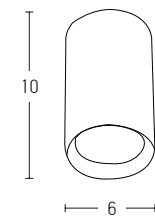

Design your own Lighting

Power 5W
Input 24V
Color Temperature 3000K
Lumen 475Lm
Cri 80
Dimensions Ø: 6cm H: 10cm
Dimmable Triac ☐
Material Aluminium - PC Diffuser
Special Feature Plug & Play With Jack System
180cm Cable Adjustable

Color Sandy Black / **Code 19168**
Sandy White / **Code 19167**