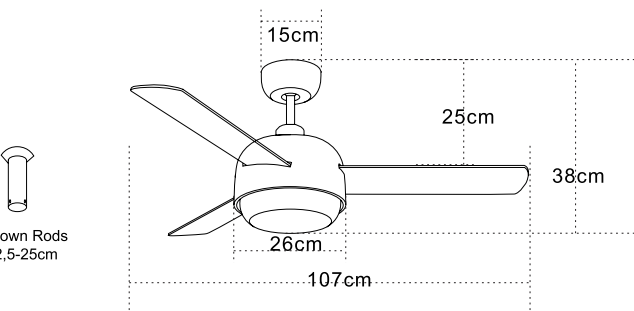

2-Down Rods
12.5-25cm