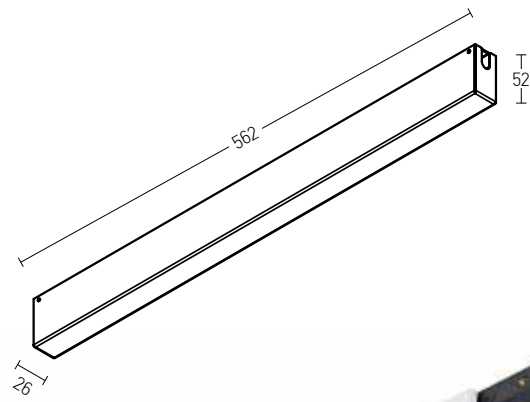

Surface Mount Base with Driver for Surface Magnetic Track

Power 150W
Input 220-240 , 50-60Hz
Output 48V
Special Feature Included 48V Feeder
Color Sandy Black
Guarantee 5Years

ON-OFF / **Code 20307-B**
DALI KIT / **Code 20309-B**
PUSH BUTTON KIT / **Code 20311-B**
BLUETOOTH KIT / **Code 20313-B**