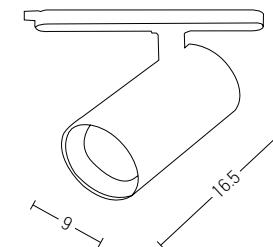

Power 38W
Input 220-240V, 50/60Hz
Lumen 3648Lm
Cri 80
Dimensions Ø: 9cm H: 16.5cm
Material Aluminium
Special Feature 3 Phase Track Light Driver on Track

Fill in your code using the following items from the table.

3 Phase Track Light			
Code	Kelvin	Body Color	Beam Angle
S065-	3 = 3000K	W = Sandy White	15 = 15°
S066-	4 = 4000K	B = Sandy Black	24 = 24°
			36 = 36°

Guide to Create your Code by Choosing : Kelvin - Body Color - Beam Angle