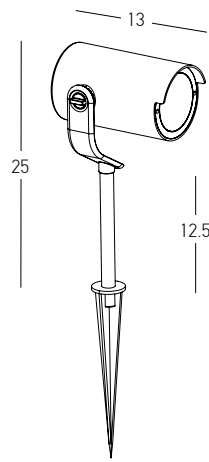

Bulb 1xGU10
Power MAX 20W
Input 220-240V, 50/60Hz
IP 65
Dimensions Ø: 7.5cm L: 13cm H: 25cm
Base Ø: 6cm H: 0.5cm
Material Aluminum - Tempered Glass
Special Feature Spike & Base Included
Waterproof Connector Included

Color Dark Brown / **Code E284**