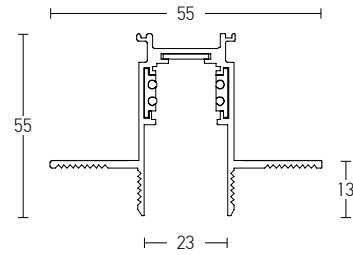

48
VOLT
CURVED
MAGNETIC
SYSTEM

SURFACE Curved Track

Dimensions Ø: 600mm
L: 628mm
Material Aluminum
Color Sandy Black
Code 22090

TRIMLESS Curved Track

Dimensions Ø: 600mm
L: 628mm
Material Aluminum
Color Sandy Black
Code 22091