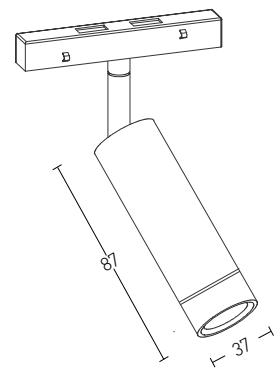

Power 7W
Input 48V
Color Temperature 3000K
Lumen 770Lm
Cri 80
Dimensions Ø: 37mm H: 87mm
Beam Angle 32°
Non Dimmable ☒
Material Aluminium
Color 3000K Sandy Black / **Code 20402-B**
Color 3000K Sandy White / **Code 20403-W**
CREE ⇄