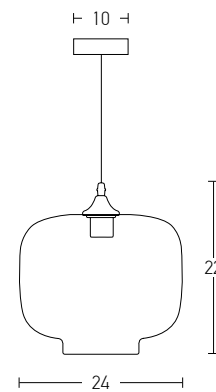

Bulb 1xE27
 Power MAX 40W
 Input 220-240V, 50/60Hz
 Dimensions Ø: 19cm H: 30cm
 Base Ø: 10cm H: 2.5cm
 Material Glass
 Special Feature 150cm Cable Adjustable
 Color Smoked Grey / **Code 14101**

Bulb 1xE27
 Power MAX 40W
 Input 220-240V, 50/60Hz
 Dimensions Ø: 24cm H: 22cm
 Base Ø: 10cm H: 2.5cm
 Material Glass
 Special Feature 150cm Cable Adjustable
 Color Smoked Grey / **Code 14102**