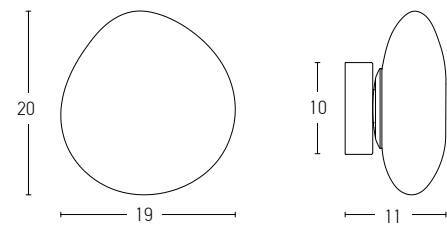

Indoor Led Lighting

Power 5W
Input 220-240V, 50/60Hz
Color Temperature 3000K
Lumen 400Lm
Cri 80
Dimensions L: 13.5cm W: 16.5cm H: 25cm
Base Ø: 10cm H: 3cm
Non Dimmable ☒
Material Metal - Opal Glass
Color White / **Code 20137**

Power 5W
Input 220-240V, 50/60Hz
Color Temperature 3000K
Lumen 400Lm
Cri 80
Dimensions L: 23.5cm W: 25cm H: 33cm
Base Ø: 10cm H: 3cm
Non Dimmable ☒
Material Metal - Opal Glass
Color White / **Code 20136**

Power 5W
Input 220-240V, 50/60Hz
Color Temperature 3000K
Lumen 400Lm
Cri 80
Dimensions L: 11cm W: 19cm H: 20cm
Base Ø: 10cm H: 3cm
Non Dimmable ☒
Material Metal - Glass
Color Smoked Grey / **Code 20138**