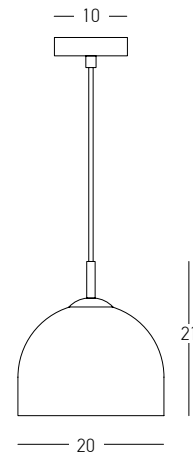

Bulb 1xE14
Power MAX 40W
Input 220-240V, 50/60Hz
Dimensions Ø: 20cm H: 21cm
Base Ø: 10cm H: 2.5cm
Glass Ø: 20cm H: 15cm
Material Metal - Glass
Special Feature 150cm Cable Adjustable
Color Champagne - Black Matt / **Code 22114**
Color Clear Glass - Painted Gold / **Code 22115**