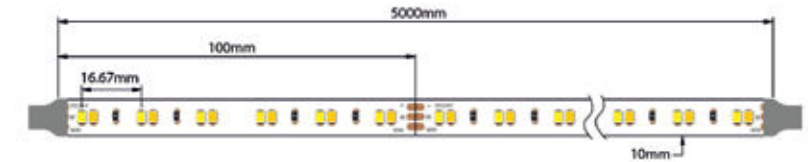

-LED STRIP TW (2700K-6500K) CRI 90

Code	IP	Kelvin	CRI	Watt	Lm/m
LS06	20	2700	90	12W/m	816
		6500	90	12W/m	1050
		2700+6500	90	24W/m	1866

Lumen Efficiency 78Lm/W
SDCM 3
Ra 90
LEDs/m 120
Voltage DC24V
Width 10mm
Unit cut 100mm
Life Span 20000H
Waterproof Rate IP20

Dimming Options

1. BLUETOOTH Dimming : Dali ELEMENT Driver 24V +OT BLE (CASAMBI App) . Suitable with Drivers to Page : 700-701