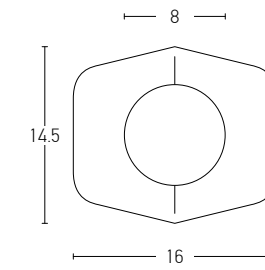

Bulb 1xG9 Led
Power MAX 7W
Input 220-240V, 50/60Hz
Dimensions L: 10.5cm W: 16cm H: 14.5cm
Material Metal - Opal Glass
Special Feature Opal Glass Ø: 8cm
Color Black Matt / **Code 20348-S**