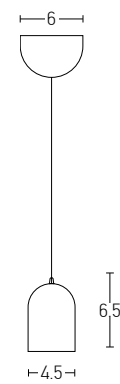

Bulb 1xE27
Power MAX 40W
Input 220-240V, 50/60Hz
Dimensions Ø: 4.5cm H: 6.5cm
Base Ø: 6cm H: 4cm
Material Metal
Special Feature 150cm Cable Adjustable
Color Black Matt / **Code 14108-B**

Suggested Trimless Canopy **Code 20144**