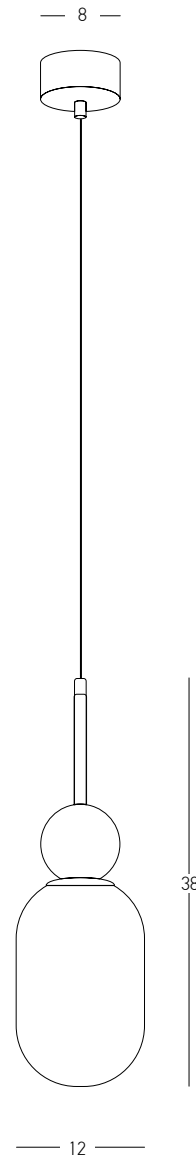

Bulb 1xE27
Power MAX 40W
Input 220-240V, 50/60Hz
Dimensions Ø: 12cm H: 38cm
Base Ø: 8cm H: 3.5cm
Material Metal - White Marble - Opal Glass
Special Feature 150cm Fabric Cable Adjustable
Color Black Matt - Gold Matt / **Code 22215**