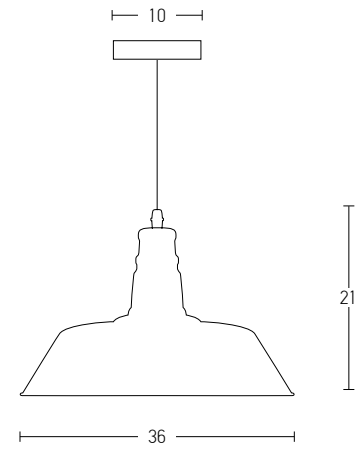

Bulb 1xE27
Power MAX 40W
Input 220-240V, 50/60Hz
Dimensions Ø: 36cm H: 21cm
Base Ø: 10cm H: 2cm
Material Aluminium
Special Feature 150cm Cable Adjustable
Color Black Matt - White / **Code 1495**