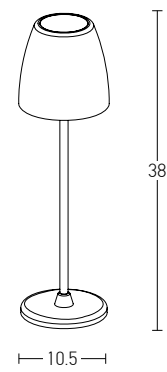

Power	2W
Input	220-240V, 50/60Hz
Color Temperature	3000K
Lumen	70Lm
Cri	80
IP	54
Dimensions	Ø: 10.5cm H: 38cm
3 Steps Dimming	10%, 50%, 100%
Material	Aluminum - PC Difusser
Special Feature	Shade Ø: 11cm H: 11cm Portable Table Lamp USB Cable & Adaptor Included
Color	Sandy White / Code E193
Color	Sandy Black / Code E194