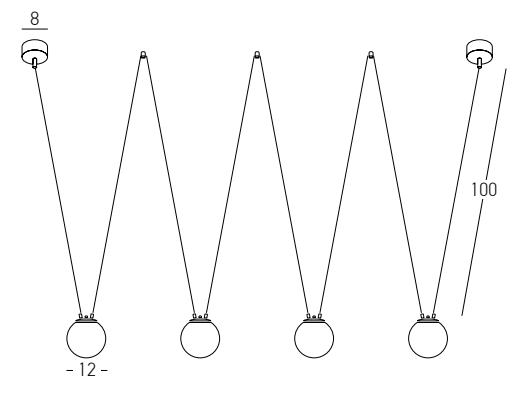

Bulb 4xG9 Led
Power MAX 9W
Input 220-240V, 50/60Hz
Base 2x Ø: 10cm H: 3.5cm
Material Metal - Opal Glass
Special Feature 800cm Cable
Glass Ø: 12cm
3 Hanging Accessories Included

Color Sandy Olive Green / **Code 22202**
Color Sandy Black / **Code 22202-B**
Color Sandy White / **Code 22202-W**