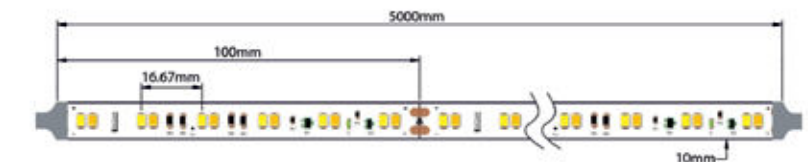

-LED STRIP DIM TO WARM (2100K-3500K) CRI 90

Code	IP	Kelvin	CRI	Watt	Lm/m
LS07	20	2100-3500	90	12W/m	MAX 1050

Lumen Efficiency 88Lm/W
Ra 90
LEDs/m 120
Voltage DC24V
Width 10mm
Unit cut 100mm
Life Span 20000H
Waterproof Rate IP20

Dimming Options

1. DALI Dimming : Dali Driver 24V + Switch DALI MCU . Suitable with Drivers to Page : 701
2. BLUETOOTH Dimming : Element Driver 24V+OT BLE (CASAMBI App) . Suitable with Drivers to Page : 700
3. PHASECUT Dimming : Suitable with PhaseCut Drivers to Page : 701
4. PUSH BUTTON Dimming : Dali Driver 24V to Page : 701