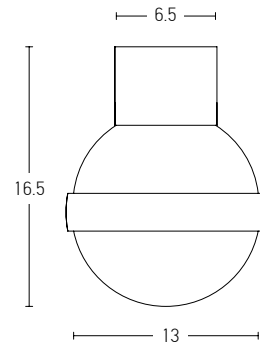

Indoor Led Lighting

Power 5.6W
Input 220-240V, 50/60Hz
Color Temperature 3000K
Lumen 400Lm
Cri 80
Dimensions Ø: 13cm H: 16.5cm
Base Ø: 6.5cm H: 5.5cm
Non Dimmable ☒
Material Metal - Acrylic
Color White Matt / **Code 20169**
Color Grey / **Code 20170**