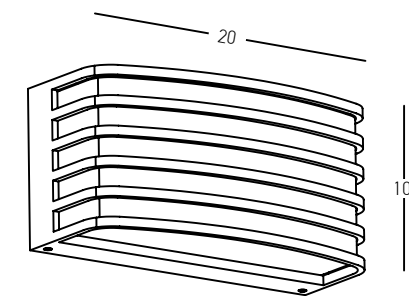

Power 11W
Input 220-240V, 50/60Hz
Color Temperature 3000K
Lumen 900Lm
Cri 80
IP 54
Dimensions L: 10cm W: 16cm H: 7.7cm
Material Aluminium - PC Diffuser
Special Feature Up - Down Light
Color Graphite / **Code E274**