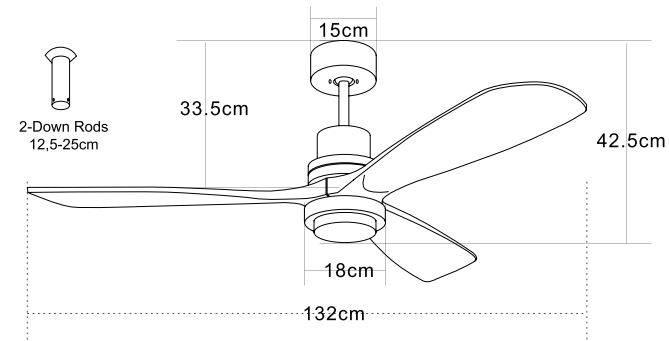

Led Light Source 15W
Input 220-240V, 50/60Hz
Color Temperature 3000K, 4000K, 6000K
Lumen 1500Lm
Cri 80
dB 20
Dimensions 52" Ø: 132cm H: 42.5-55cm
Air Flow 156.3m³ min
Night Mode Time Setting 1h / 2h / 4h / 8h
Material Metal - Glass - Wood
Special Feature 2 Down Rods 12.5-25cm
Summer & Winter Function
Motor Feature DC Motor 38W
5 Speeds
Color White Matt - Natural Wood Blades / **Code 19140**
Color Black Matt - Natural Wood Blades / **Code 19141**