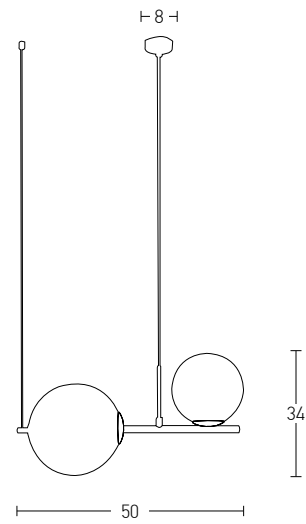

Bulb 2xE27
Power MAX 15W
Input 220-240V, 50/60Hz
Dimensions L: 50cm W: 25cm H: 34cm
Base Ø: 8cm H: 3cm
Material Metal - Opal Glass
Special Feature 200cm Fabric Cable Adjustable
Opal Glass Ø: 25cm / Ø: 15cm
Color Gold Matt / **Code 1997**