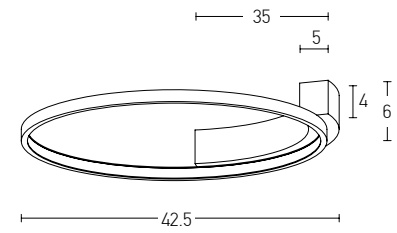

Indoor Led Lighting

Power 25W
Input 220-240V, 50/60Hz
Color Temperature 3000K
Lumen 2000Lm
Cri 80
Dimensions Ø: 42.5cm H: 6cm
Base L: 35cm W: 5cm H: 4cm
Non Dimmable ☒
Material Metal - Aluminium - Silicon
Color Sandy Black / **Code 2074**
Color Sandy White / **Code 2075**