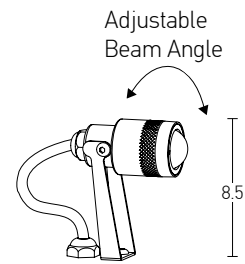

Power 2.1W
Color Temperature 2700K
Lumen 168Lm
Cri 80
IP 54
Dimensions H: 8.5cm
Beam Angle 10-60°
Material Aluminium - Stainless Steel
Special Feature Stick Ø: 3.2cm H: 8cm
Required Remote Driver 700mA
Spike Included

Color Sandy Black / Code **E177-A**