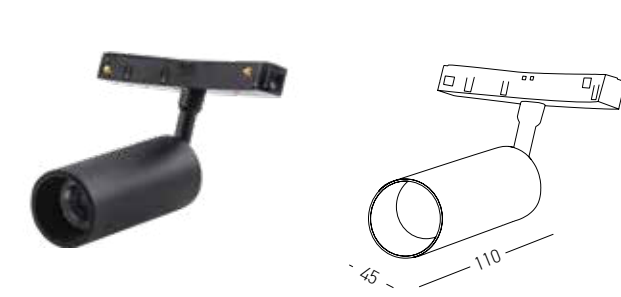

Power 8W
Input 48V
Color Temperature 3000K
Lumen 780Lm
Cri 80
Dimensions Curved: 1200mm Ø: 45mm L: 110mm
Beam Angle 36°
DALI Dimmable ☐
Material Aluminium - Acrylic
Color Sandy Black / **Code 22106**

Power 2W
Input 48V
Color Temperature 3000K
Lumen 170Lm
Cri 80
Dimensions Curved: 1200mm L: 30mm W: 23mm H: 45mm
Beam Angle 25°
Non Dimmable ☒
Material Acrylic
Color Sandy Black / **Code 22107**