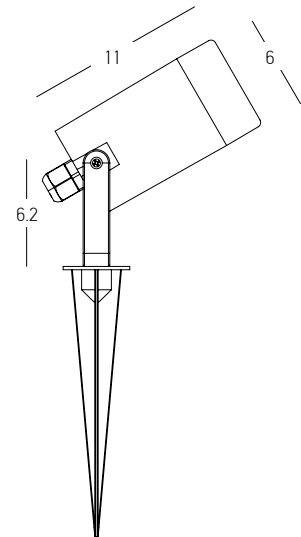

Bulb 1xGU10 Led
Power MAX 7W
Input 220-240V, 50/60Hz
IP 54
Dimensions Ø: 6cm L: 11cm H: 6.2cm
Material ABS - PC Diffuser
Special Feature Spike Included
Color Black / **Code E312**