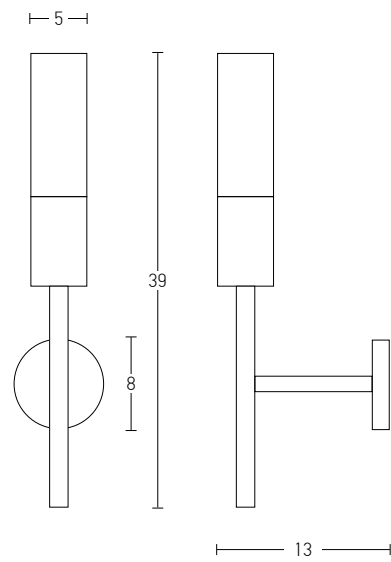

Bulb 1xG9 Led
Power MAX 9W
Input 220-240V, 50/60Hz
Dimensions Ø: 5cm L: 13cm H: 39cm
Base Ø: 8cm H: 2cm
Material Metal - Marble - Clear Glass
Color Painted Gold / **Code 20352**