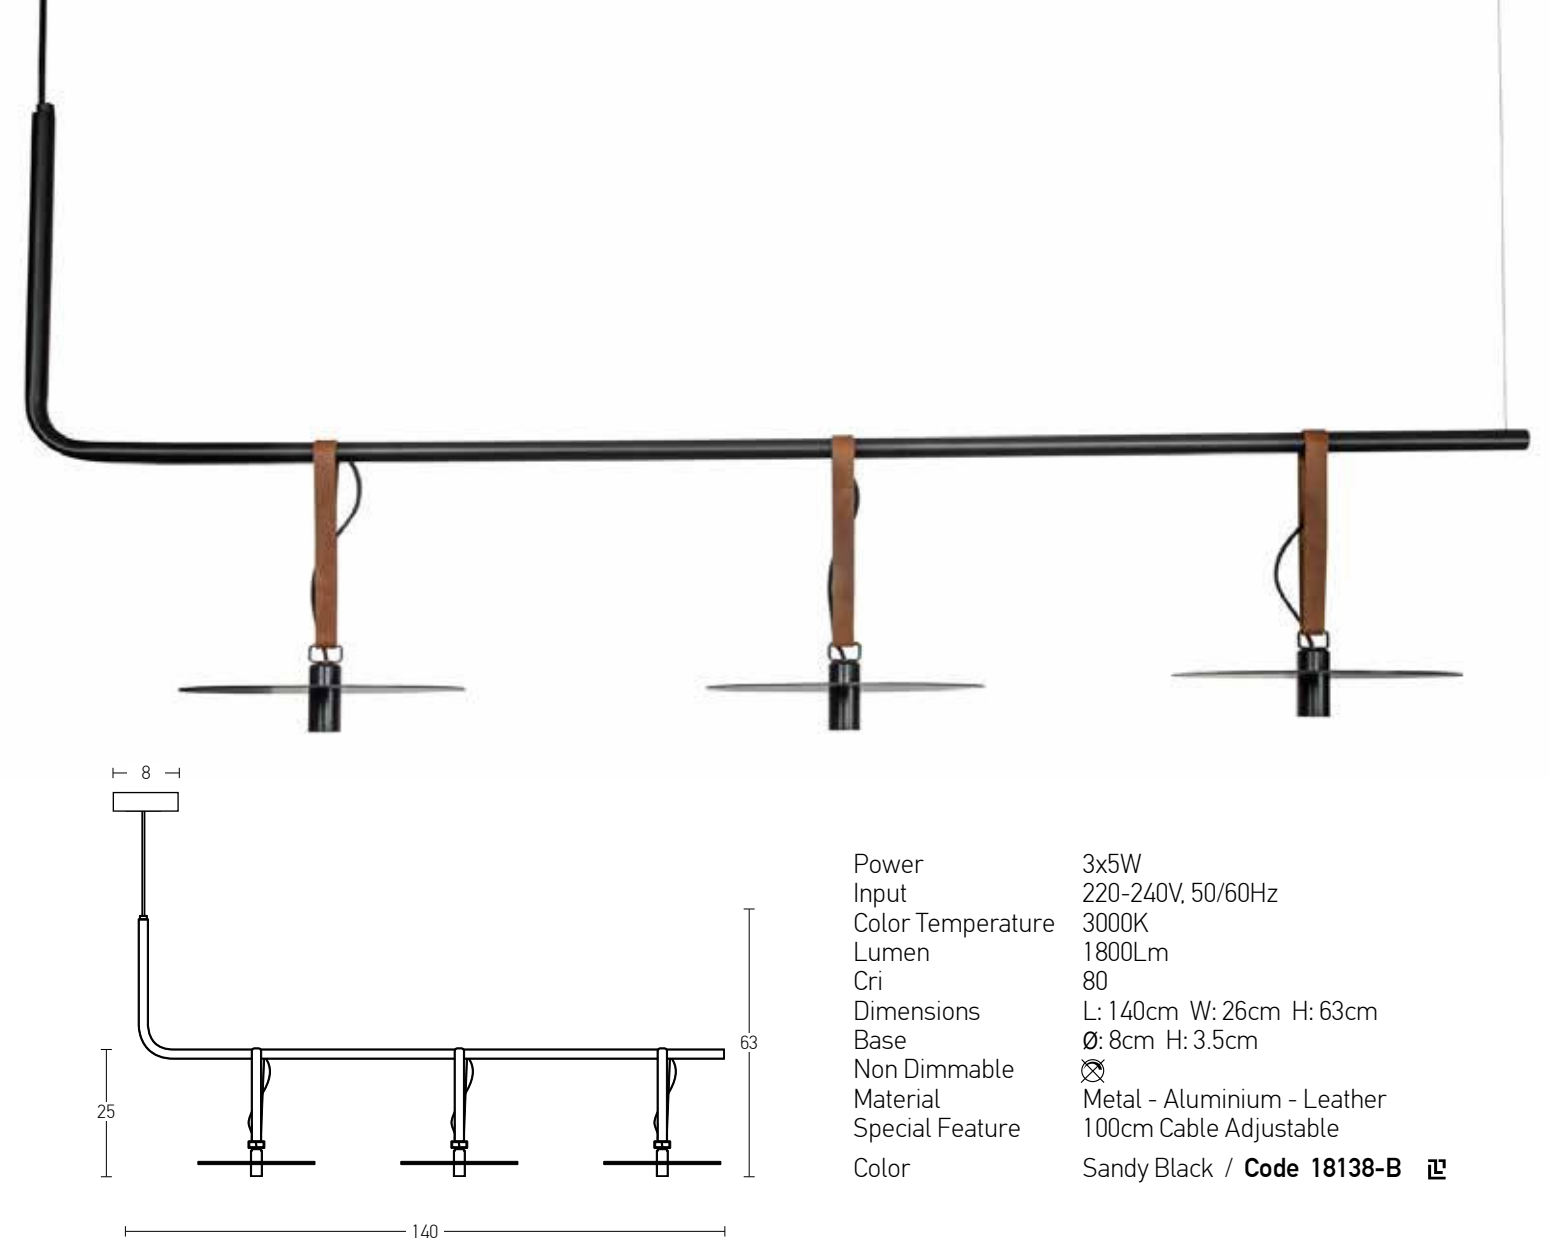

Power	3x5W
Input	220-240V, 50/60Hz
Color Temperature	3000K
Lumen	1800Lm
Cri	80
Dimensions	L: 140cm W: 26cm H: 63cm
Base	Ø: 8cm H: 3.5cm
Non Dimmable	☒
Material	Metal - Aluminium - Leather
Special Feature	100cm Cable Adjustable
Color	Sandy Black / Code 18138-B