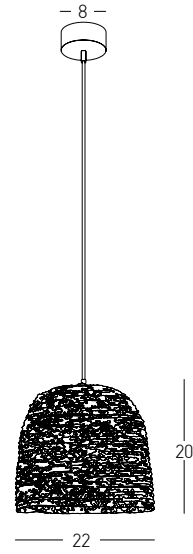

Indoor Lighting | Bamboo - Rattan Collection

Bulb 1xE27 Led
Power MAX 20W
Input 220-240V, 50/60Hz
Dimensions Ø: 22cm H: 20cm
Base Ø: 8cm H: 3.5cm
Material Metal - Braided Wheat
Special Feature 200cm Black Fabric Cable Adjustable
Color Natural - Sandy Black/ **Code 22166**