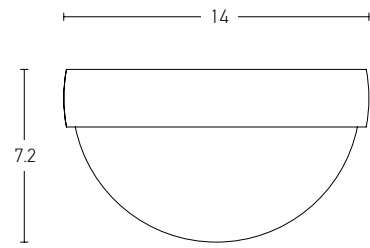

Indoor Led Lighting

Power 5.6W
Input 220-240V, 50/60Hz
Color Temperature 3000K
Lumen 400Lm
Cri 80
Dimensions Ø: 14cm H: 7.2cm
Non Dimmable ☒
Material Metal - Acrylic
Color White Matt / **Code 20173**
Color Grey / **Code 20174**