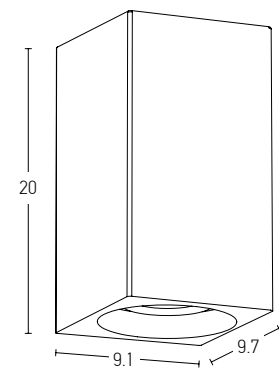

Power 4W
Input 220-240V, 50/60Hz
Color Temperature 3000K
Lumen 380Lm
Cri 80
IP 65
Dimensions L: 9.7cm W: 9.1cm H: 10.5cm
Beam Angle 36°
Dimmable Triac ☐
Material Concrete - Aluminium
Color Natural Concrete / **Code E253**

Power 2x4W
Input 220-240V, 50/60Hz
Color Temperature 3000K
Lumen 720Lm
Cri 80
IP 65
Dimensions L: 9.7cm W: 9.1cm H: 20cm
Beam Angle 36°
Dimmable Triac ☐
Material Concrete - Aluminium
Color Natural Concrete / **Code E254**