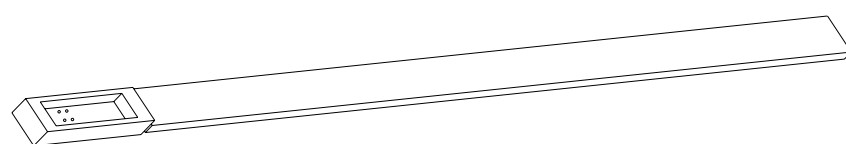

Soft Track : 10m
Color Black / Code 20280

Power 7W
Input 48V
Color Temperature 3000K
Lumen 770Lm
Cri 90
Stick Ø: 3.5cm H: 9.5cm
Base W: 11.4cm H: 2.8cm L: 2.3cm
Beam Angle 24°
Material Aluminium
Special Feature Movable
Color Sandy Black / **Code 20275**
OSRAM

LED Strip 2.5m

Power 14W/m
Input 48V
Color Temperature 3000K
Lumen 1150Lm/m
Cri 90
Length 250cm
Color Black Base / **Code 20277**
OSRAM

LED Strip 5m

Power 14W/m
Input 48V
Color Temperature 3000K
Lumen 1150Lm/m
Cri 90
Length 500cm
Color Black Base / **Code 20278**
OSRAM