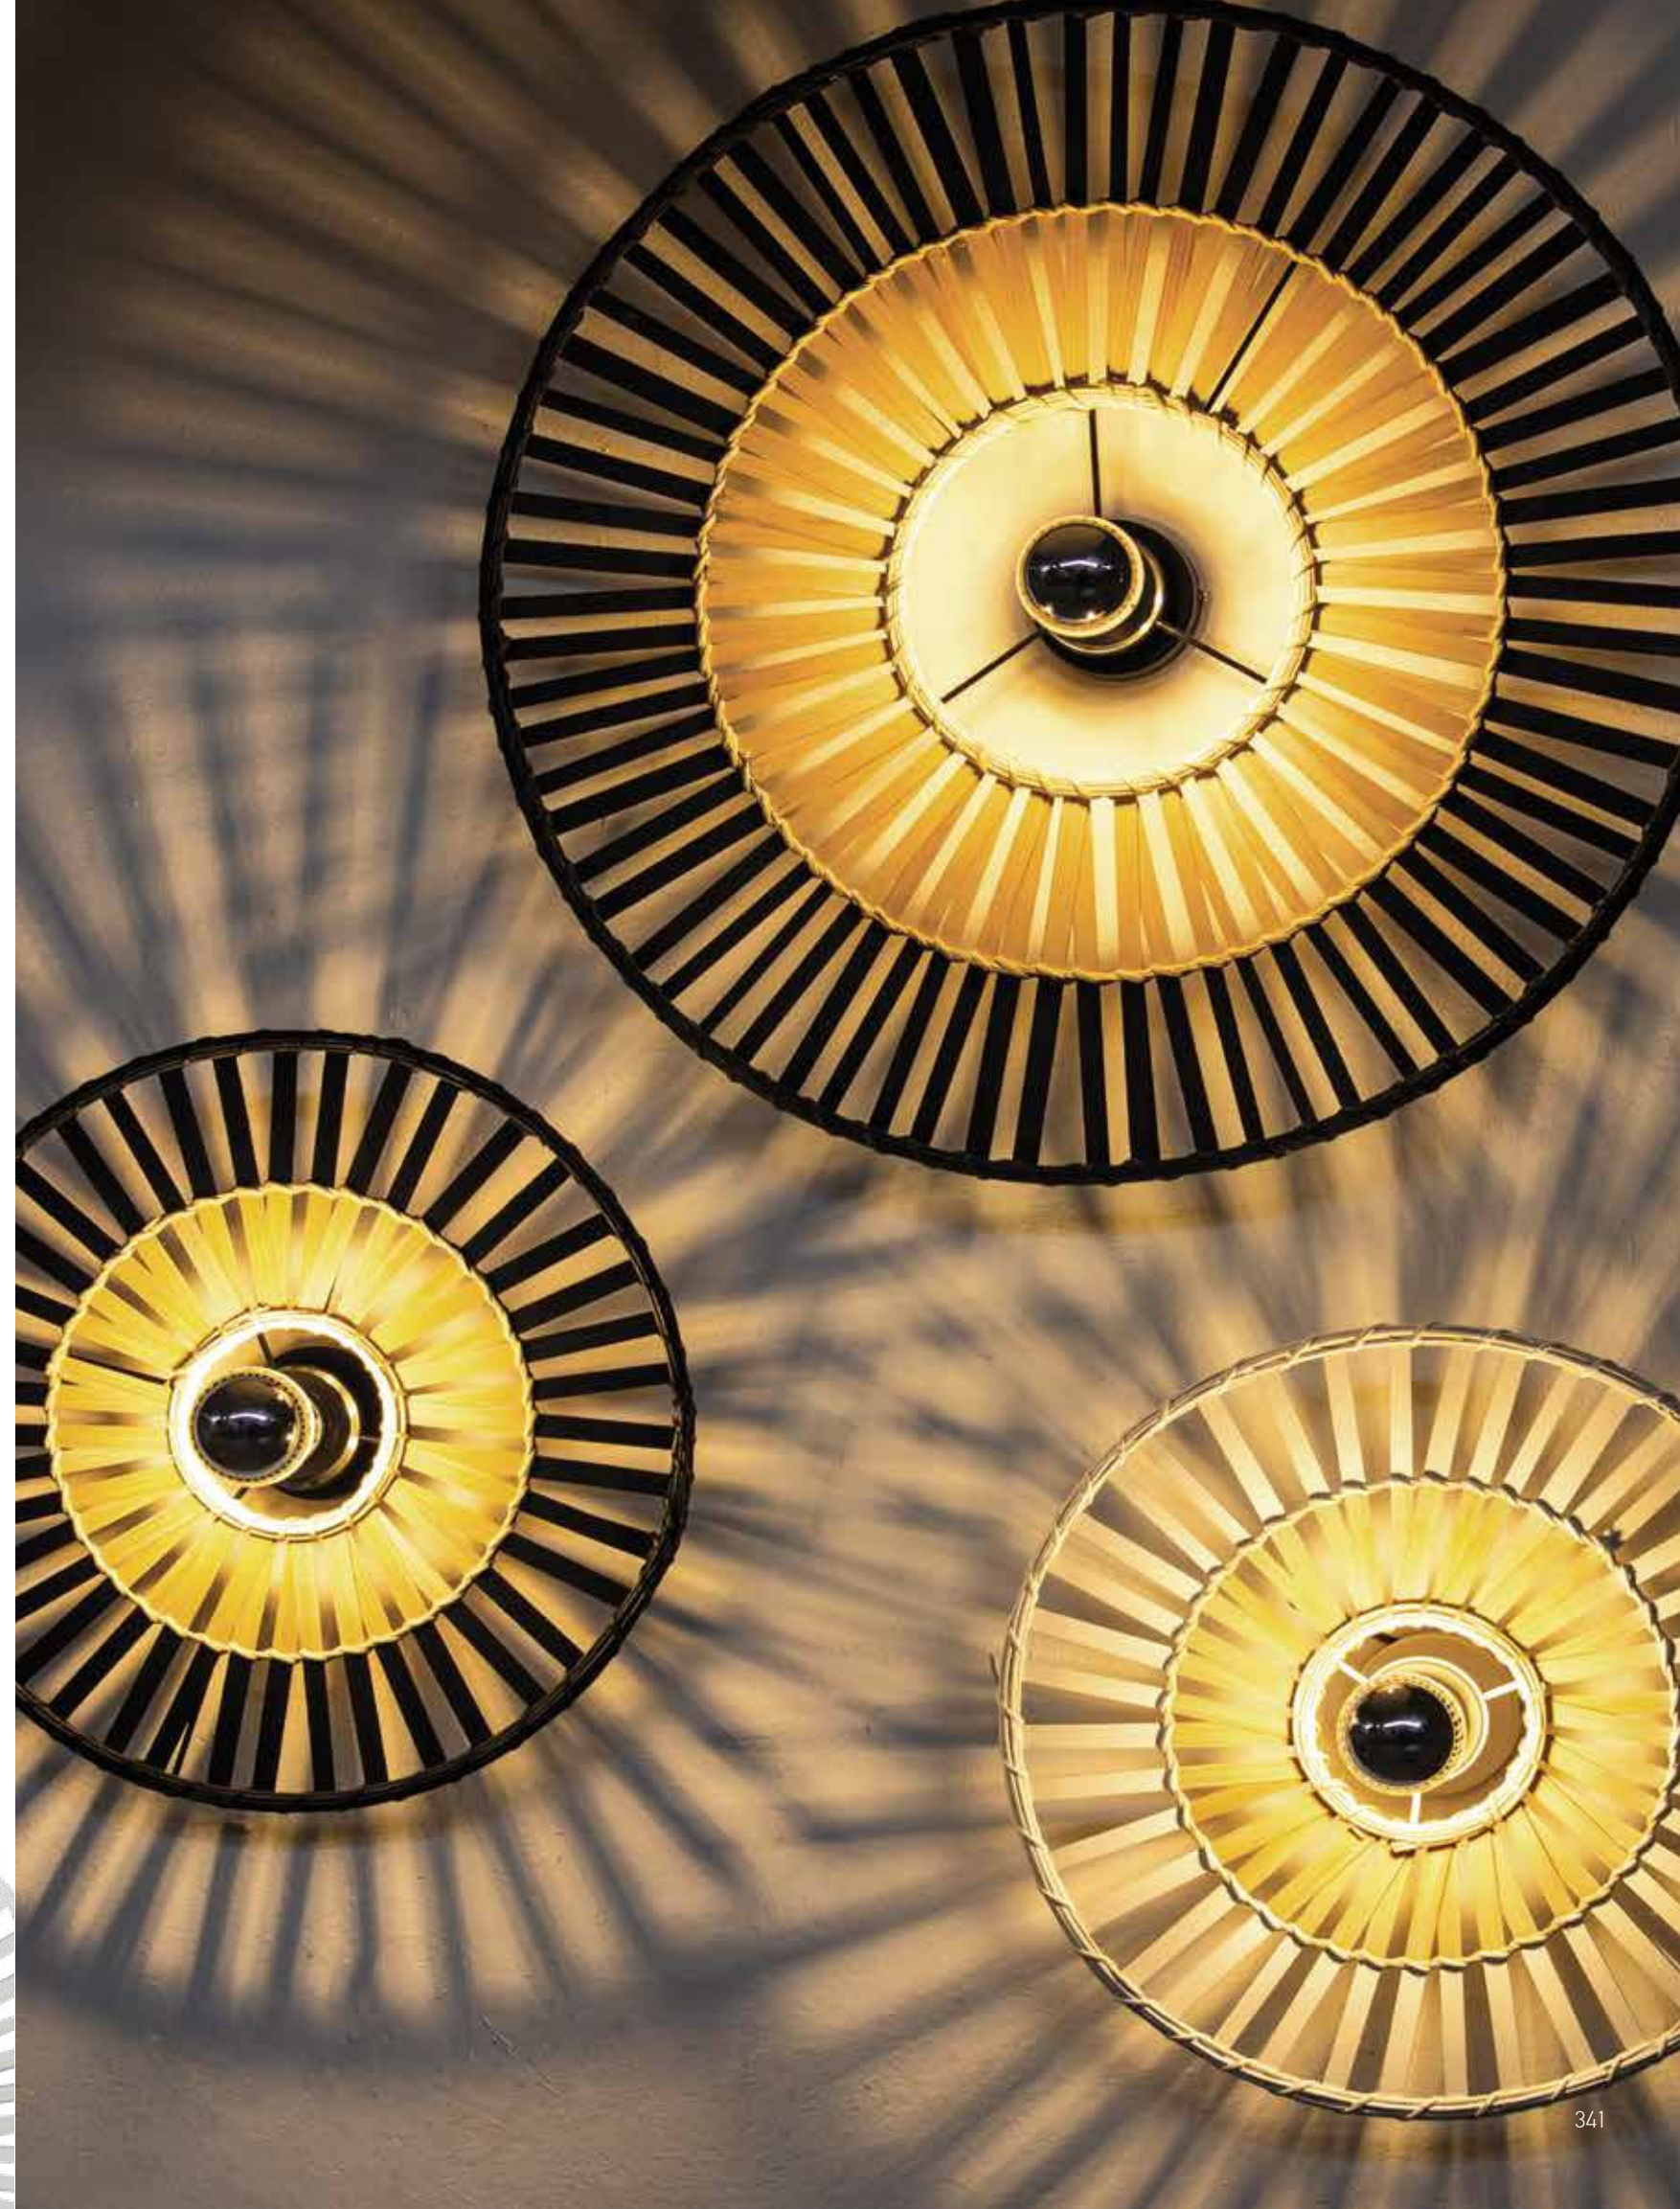

Bulb 1xE27
Power MAX 40W
Input 220-240V, 50/60Hz
Dimensions Ø: 80cm L: 8cm
Base Ø: 10cm H: 2cm
Material Metal - Bamboo
Color White - Natural Bamboo / **Code 19250**

Bulb 1xE27
Power MAX 40W
Input 220-240V, 50/60Hz
Dimensions Ø: 60cm L: 8cm
Base Ø: 10cm H: 2cm
Material Metal - Bamboo
Color Black - Natural Bamboo / **Code 19252**

Bulb 1xE27
Power MAX 40W
Input 220-240V, 50/60Hz
Dimensions Ø: 40cm L: 8cm
Base Ø: 10cm H: 2cm
Material Metal - Bamboo
Color White - Natural Bamboo / **Code 19251**
Black - Natural Bamboo / **Code 19253**