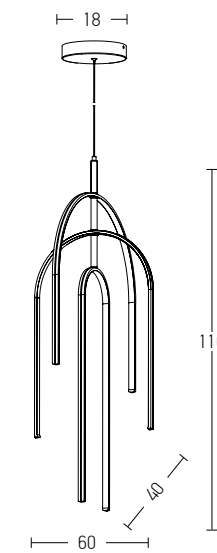

Power 80W
Input 220-240V, 50/60Hz
Color Temperature 3000K
Lumen 6400Lm
Cri 80
Dimensions L: 60cm W: 40cm H: 110cm
Base Ø: 18cm H: 3.5cm
Dimmable Triac
Material Metal - Aluminium - Acrylic
Color Gold Matt / **Code 1931**
Color Sandy Black / **Code 1932**