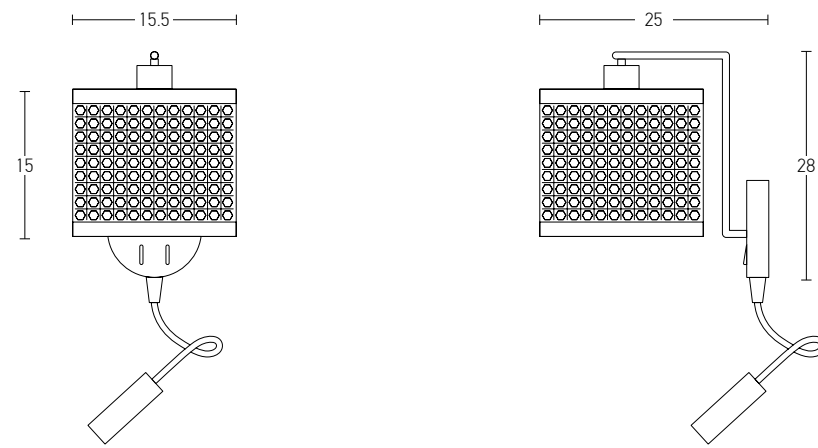

Hotel Lighting | Wall Lamps

Led 3W
Bulb 1xE27
Power MAX 40W
Input 220-240V, 50/60Hz
Color Temperature 3000K
Lumen 240Lm
Dimensions L: 25cm W: 15.5cm H: 28cm
Base Ø: 12cm H: 2.5cm
Switch 2/Switch On-Off
Material Metal - Bush
Special Feature Shade Ø: 15.5cm H: 15cm
Stick Ø: 2.8cm L: 36cm
Color Black Matt - Natural / **Code 20355**