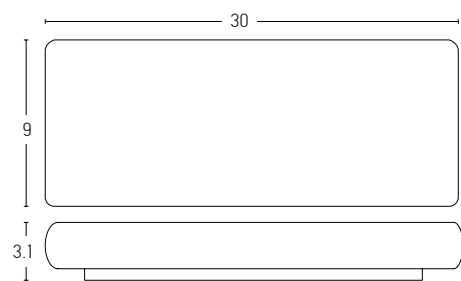

Power 2 x 6W
 Input 220-240V, 50/60Hz
 Color Temperature 3000K
 Lumen 960Lm
 Cri 80
 IP 65
 Dimensions L: 3.1cm W: 17.5cm H: 9cm
 Material Aluminium - Tempered Glass
 Special Feature Up - Down Light
 Color Graphite / **Code E239**