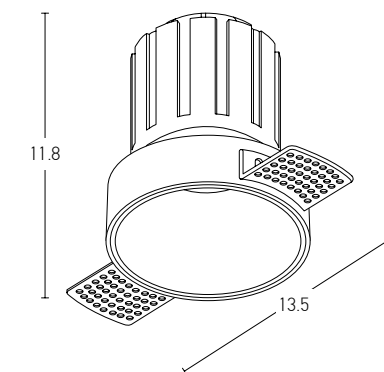

Power 15W
Input 220-240V, 50/60Hz
Color Temperature 3000K
Lumen 1125Lm
Cri 90
Dimensions Ø: 8.2cm W: 13.5cm H: 11.8cm
Cutting Hole Ø: 8.2cm
Beam Angle 36°
Non Dimmable ☒
Material Aluminium
Depth Required Υ : 12cm
Driver Included (350mA)
Color Sandy Black / **Code S097-B**
Color Copper Matt / **Code S097-C**
Color Gold Matt / **Code S097-G**