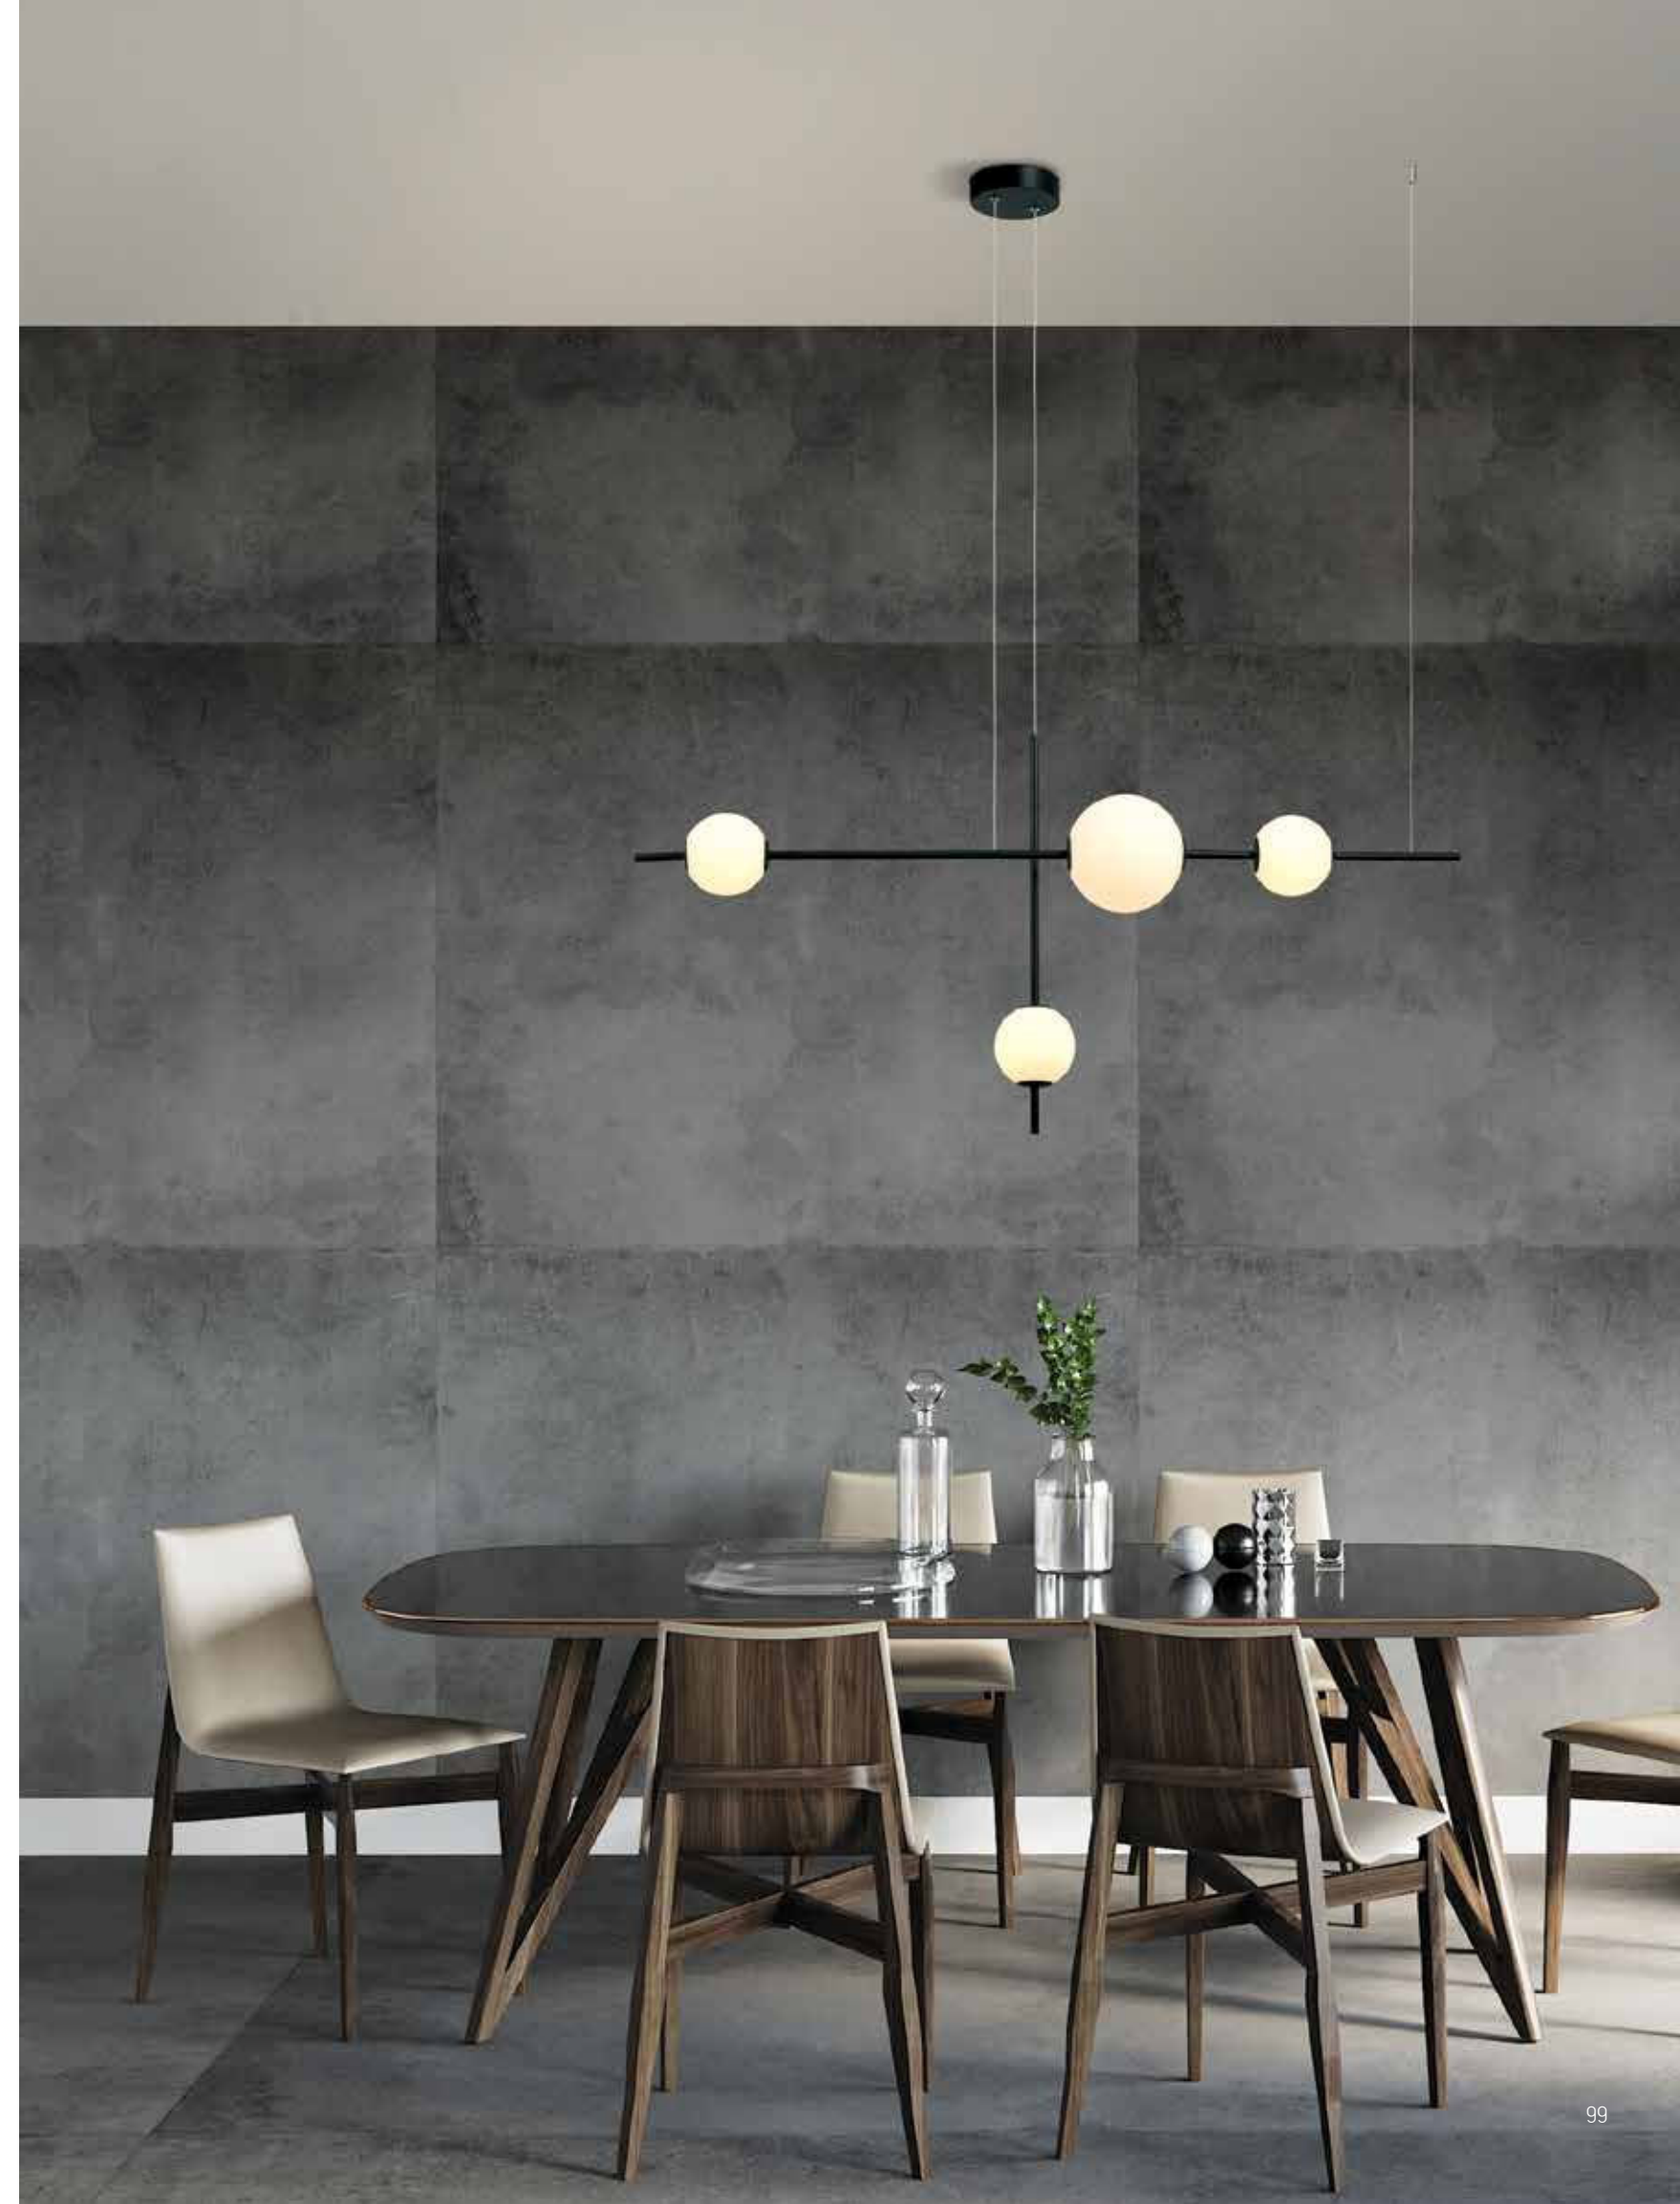

Power 18W
Input 220-240V, 50/60Hz
Color Temperature 3000K
Lumen 1440Lm
Cri 80
Dimensions L: 110cm W: 16cm H: 55cm
Base Ø: 13cm H: 3.2cm
Dimmable ☐
Material Metal - Opal Glass
Special Feature Step Dimming 10%-40%-100%
Glass Ø: 16cm | Ø: 11cm
Color Black Matt / **Code 20131**

Power 12W
Input 220-240V, 50/60Hz
Color Temperature 3000K
Lumen 960Lm
Cri 80
Dimensions Ø: 16cm H: 78cm
Non Dimmable ☒
Material Metal - Opal Glass
Special Feature 140cm Cable Adjustable
Glass Ø: 16cm | Ø: 11cm
Color Black Matt / **Code 20132**