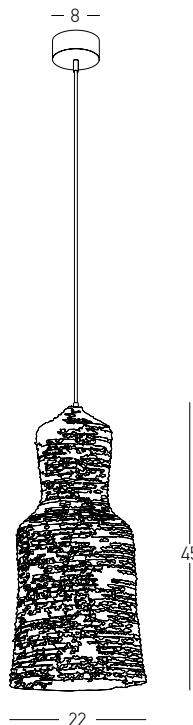

Indoor Lighting | Bamboo - Rattan Collection

Bulb 1xE27 Led
Power MAX 20W
Input 220-240V, 50/60Hz
Dimensions Ø: 22cm H: 20cm
Base Ø: 8cm H: 3.5cm
Material Metal - Braided Wheat
Special Feature 200cm Black Fabric Cable Adjustable
Color Natural - Sandy Black/ **Code 22166**

Bulb 1xE27 Led
Power MAX 20W
Input 220-240V, 50/60Hz
Dimensions Ø: 18cm H: 21cm
Base Ø: 8cm H: 3.5cm
Material Metal - Braided Wheat
Special Feature 200cm Black Fabric Cable Adjustable
Color Natural - Sandy Black / **Code 22167**

Bulb 1xE27 Led
Power MAX 20W
Input 220-240V, 50/60Hz
Dimensions Ø: 22cm H: 45cm
Base Ø: 8cm H: 3.5cm
Material Metal - Braided Wheat
Special Feature 200cm Black Fabric Cable Adjustable
Color Natural - Sandy Black / **Code 22168**