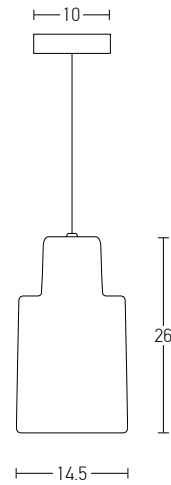

Bulb 1xE27
Power MAX 40W
Input 220-240V, 50/60Hz
Dimensions Ø: 14,5cm H: 26cm
Base Ø: 10cm H: 2.5cm
Material Concrete
Special Feature 120cm Cable Adjustable
Color Concrete - Chrome Base / **Code 1582**