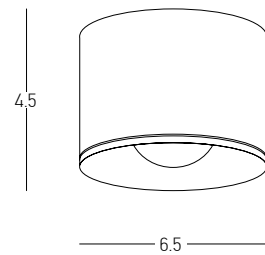

Power 8W
Input 220-240V, 50/60Hz
Color Temperature 3000K
Lumen 720Lm
Cri 80
IP 54
Dimensions Ø: 6.5cm H: 4.5cm
Beam Angle 120°
Material Aluminium
Color Sandy Black / **Code S133**
Color Sandy White / **Code S134**