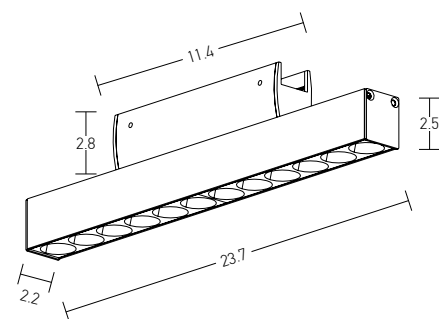

Power 9W
Input 48V
Color Temperature 3000K
Lumen 990Lm
Cri 90
Dimensions L: 23.7cm W: 2.2cm H: 2.5cm
Base W: 11.4cm H: 2.8cm L: 2.3cm
Material Aluminium - Acrylic
Color Sandy Black / **Code 20276**
OSRAM

Power 7W
Input 48V
Color Temperature 3000K
Lumen 770Lm
Cri 90
Stick Ø: 3.5cm H: 9.5cm
Base W: 11.4cm H: 2.8cm L: 2.3cm
Beam Angle 24°
Material Aluminium
Special Feature Movable
Color Sandy Black / **Code 20275**
OSRAM

LED Strip 2.5m

Power 14W/m
Input 48V
Color Temperature 3000K
Lumen 1150Lm/m
Cri 90
Length 250cm
Color Black Base / **Code 20277**
OSRAM

LED Strip 5m

Power 14W/m
Input 48V
Color Temperature 3000K
Lumen 1150Lm/m
Cri 90
Length 500cm
Color Black Base / **Code 20278**
OSRAM