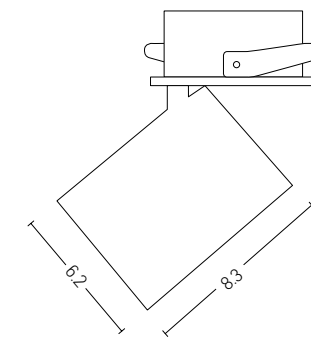

Wall Washer

Power 8W
Input 220-240V, 50/60Hz
Color Temperature 3000K
Lumen 388Lm
Cri 80
IP 54
Dimensions $\varnothing$: 10.3cm H: 3.2cm
Cutting Hole $\varnothing$: 8.5cm
Beam Angle 20°
Non Dimmable ☒
Material Aluminium
Depth Required JT : 3.5cm
Driver Included (250mA)
Color White / **Code S072**