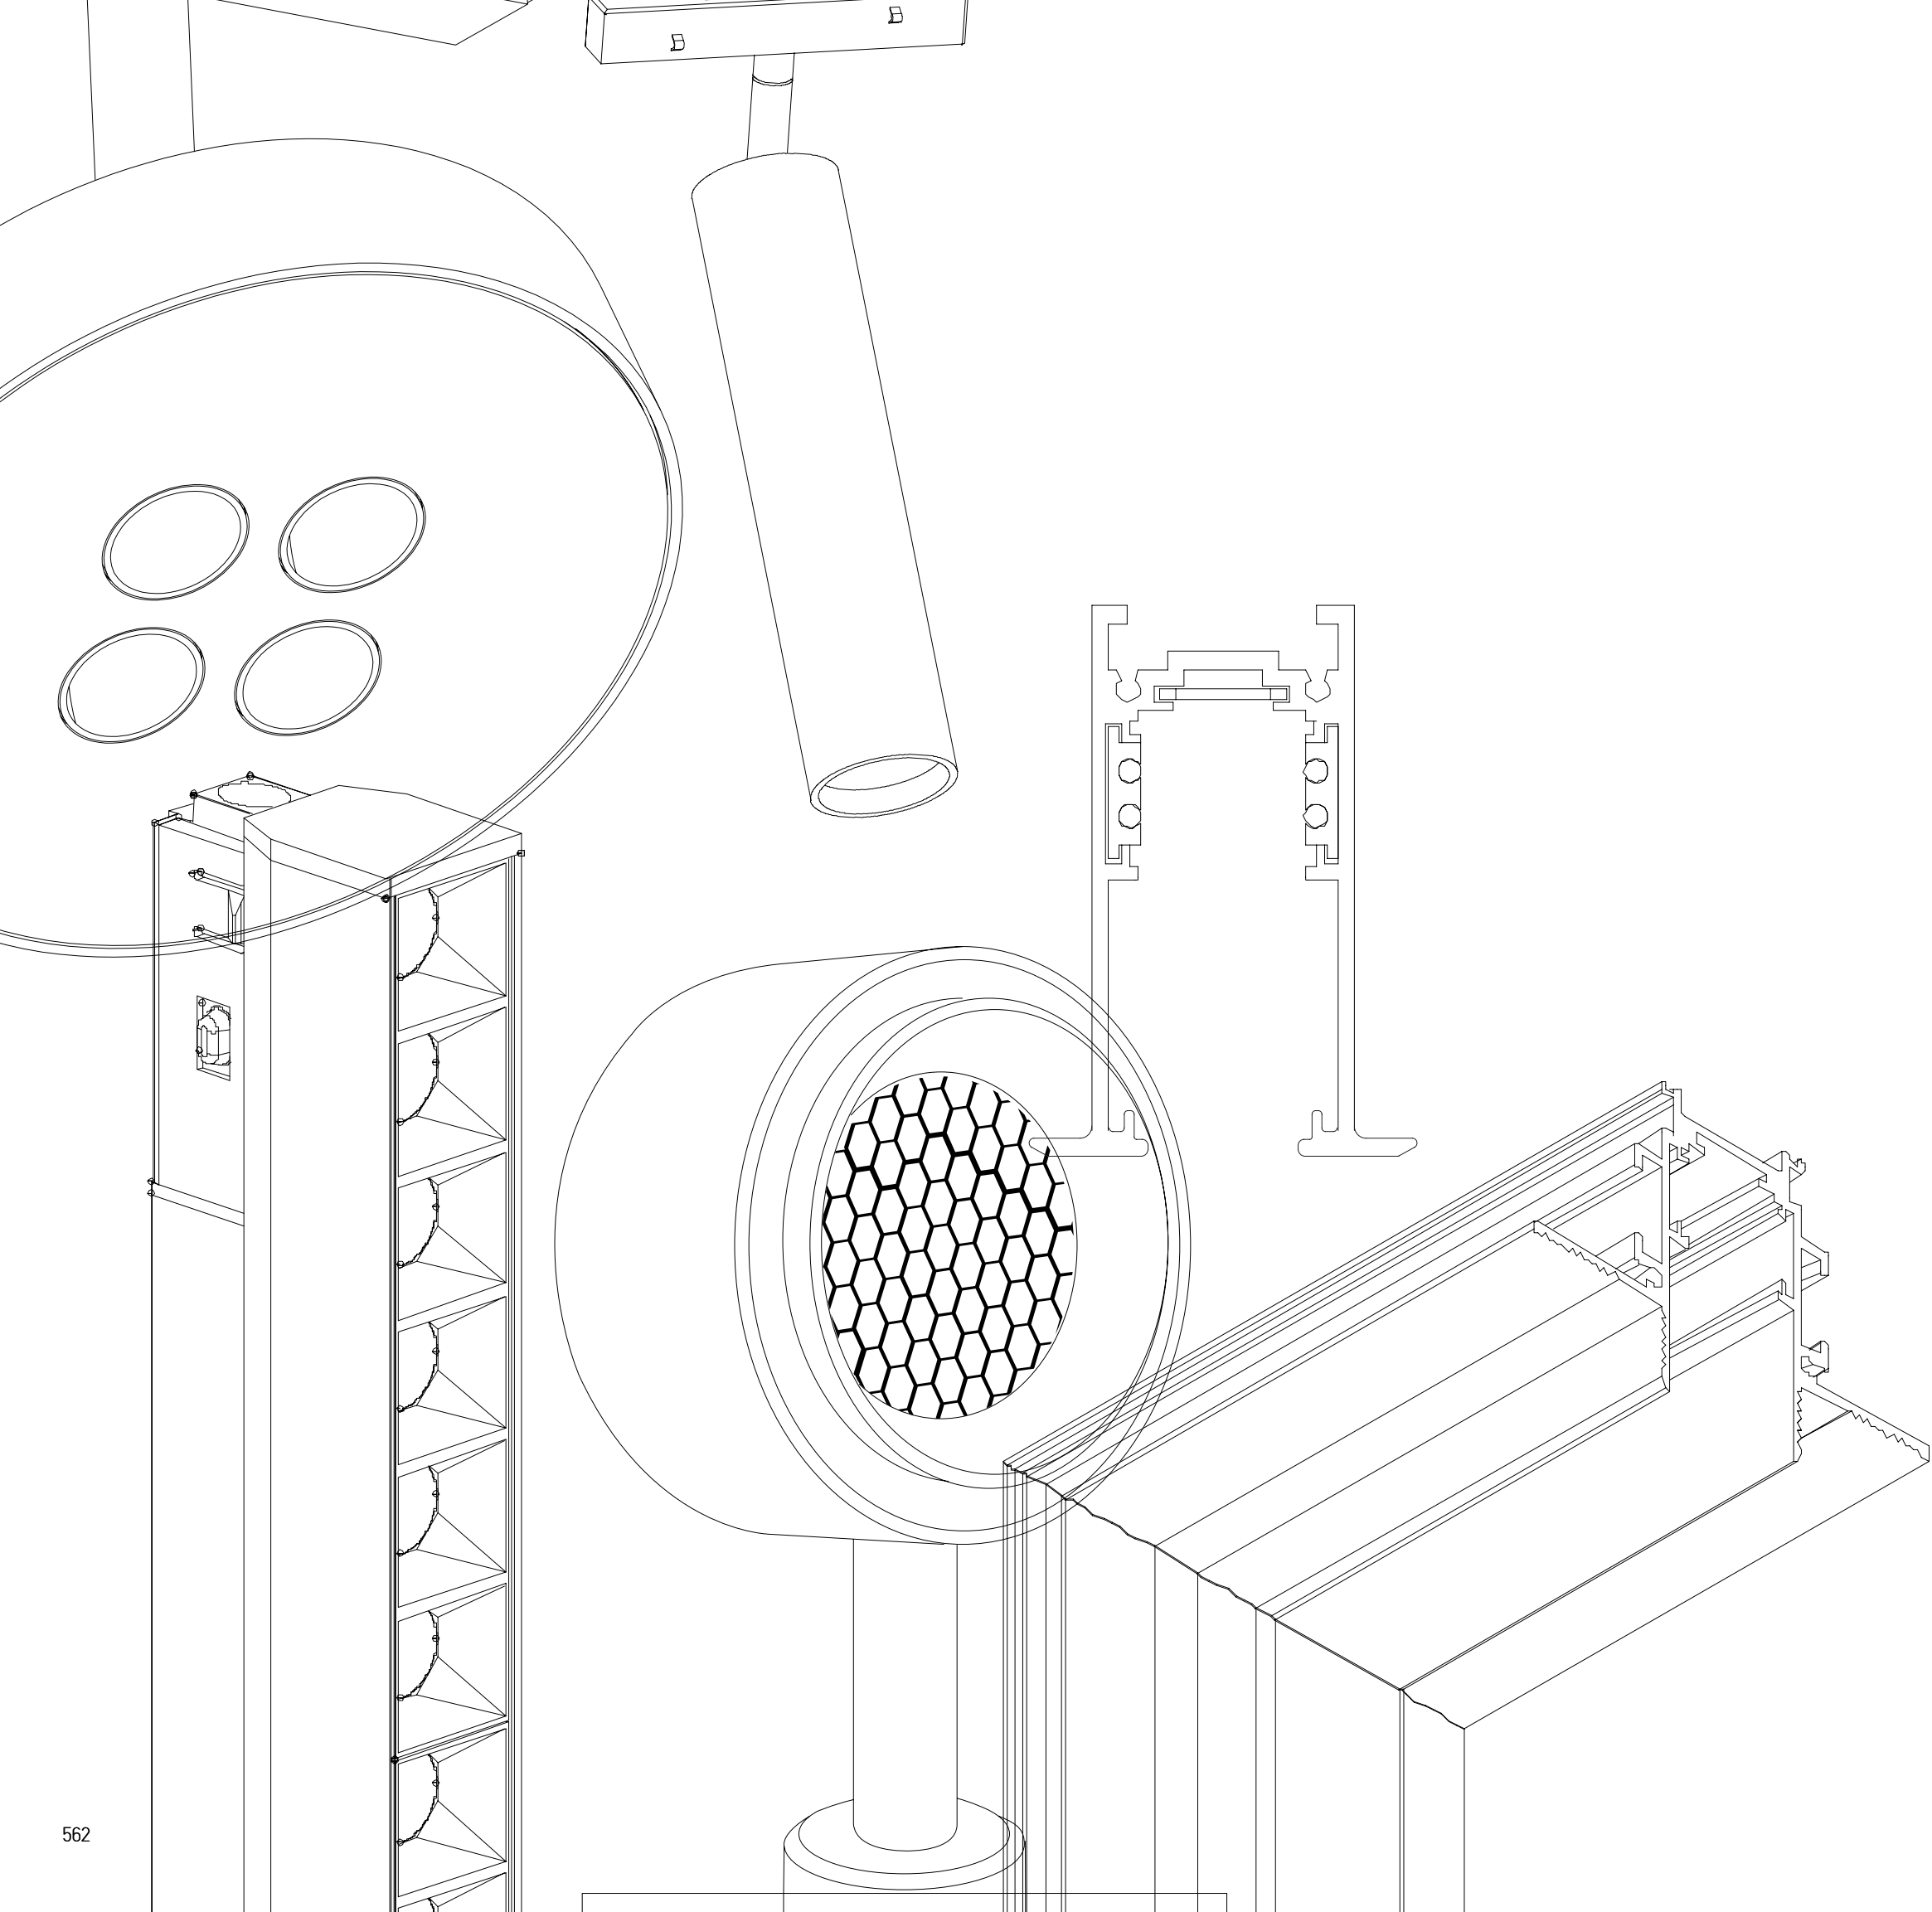

Architectural Lighting