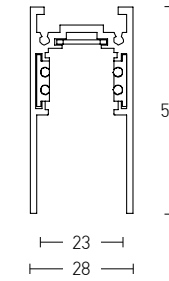

TRIMLESS Curved Track

Dimensions Ø: 900mm
L: 942.5mm
Material Aluminum
Color Sandy Black
Code 22098

SURFACE Curved Track

Dimensions Ø: 1200mm
L: 1252.5mm
Material Aluminum
Color Sandy Black
Code 22102