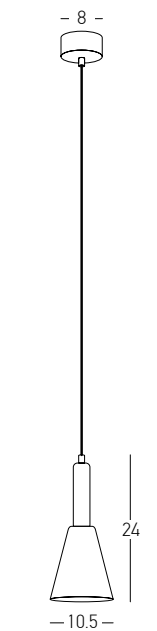

Power 7W
Input 220-240V, 50/60Hz
Color Temperature 3000K
Lumen 840Lm
Cri 80
Dimensions Ø: 10.5cm H: 24cm
Base Ø: 8cm L: 3.5cm
Non Dimmable ☒
Material Metal - Aluminum
Special Feature 200cm Fabric Cable Adjustable
Color Sandy Black - Painted Gold / **Code 22180** 𠄎
Color Sandy Black / **Code 22179** 𠄎