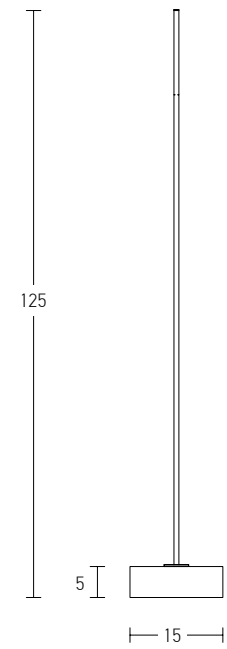

Power 15W
Input 220-240V, 50/60Hz
Color Temperature 3000K
Lumen 1200Lm
Cri 80
Dimensions H: 125cm
Base L: 15cm W: 15cm H: 5cm
Non Dimmable ☒
Material Aluminium
Special Feature 120cm Cable Available
Movable
Color Black Matt / **Code 20147**