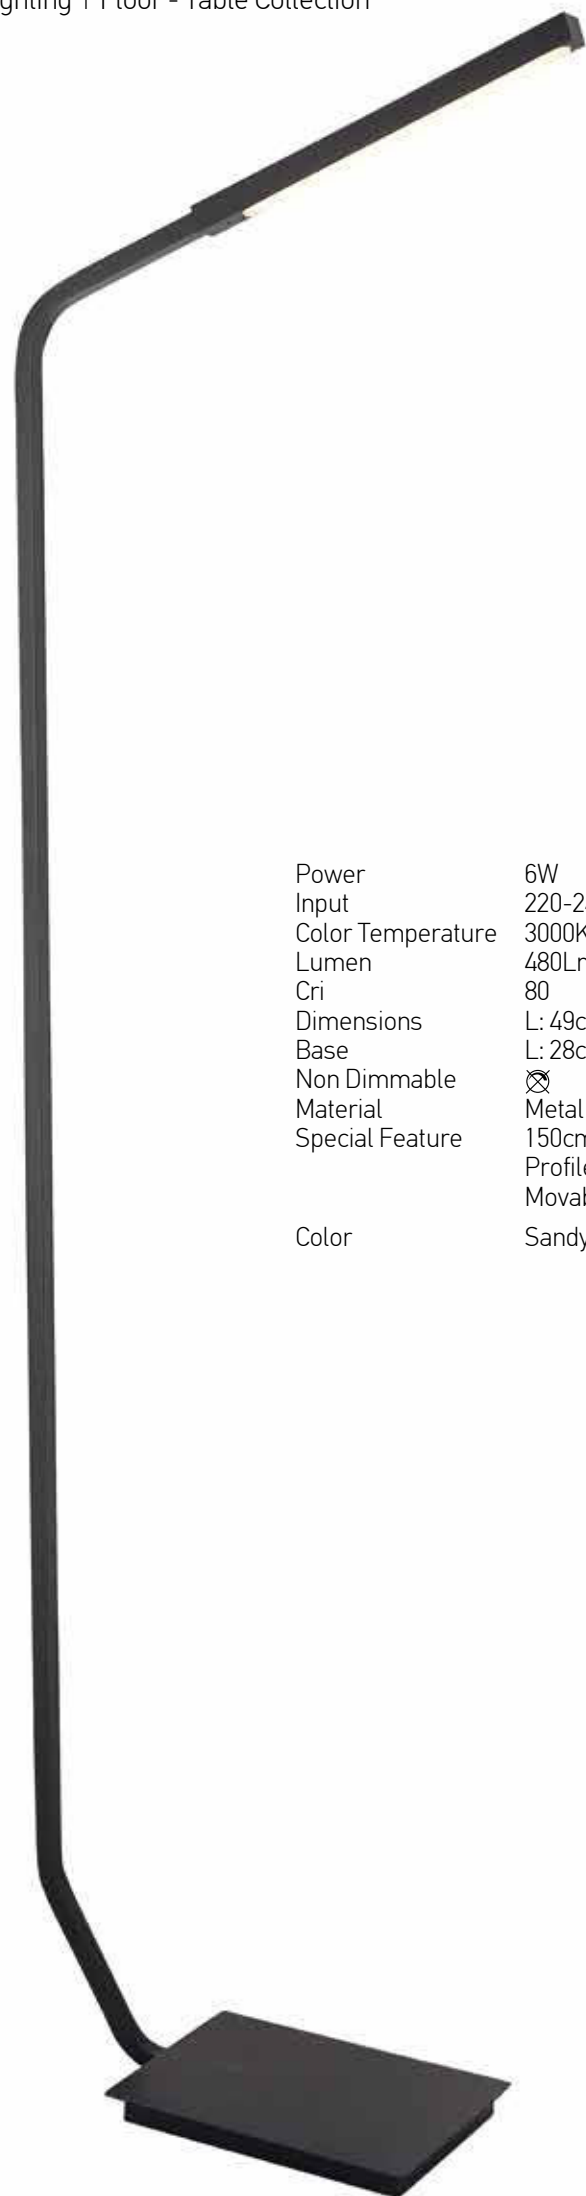

Power 6W
Input 220-240V, 50/60Hz
Color Temperature 3000K
Lumen 480Lm
Cri 80
Dimensions L: 49cm W: 18cm H: 164cm
Base L: 28cm W: 18cm
Non Dimmable ☒
Material Metal - Aluminium
Special Feature 150cm Cable Available
Profile 1.5x2x33cm
Movable
Color Sandy Black / **Code 20111**