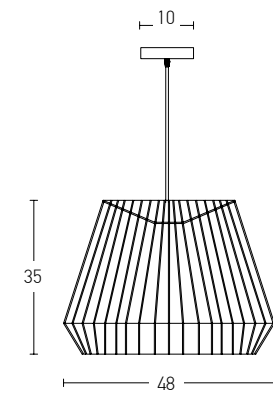

Bulb 1xE27
Power MAX 40W
Input 220-240V, 50/60Hz
Dimensions Ø: 48cm H: 35cm
Base Ø: 10cm H: 2cm
Material Metal - Paper Rope
Special Feature 200cm Cable Adjustable
Color Natural / **Code 20237**