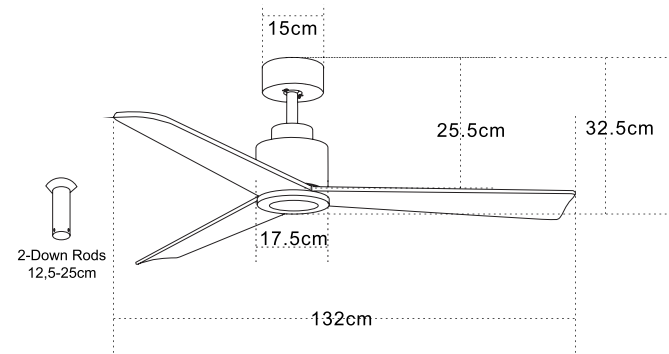

Model Finishing

Brown
Cherry Wood Blades

Black Matt
Cherry Wood Blades

Chrome Matt
Natural Wood Blades

Led Light Source Without Light
 Input 220-240V, 50/60Hz
 dB 23
 Dimensions 52" Ø: 132cm H: 32.5-45cm
 Air Flow 175.3m³ min
 Night Mode Time Setting 1h / 2h / 4h / 8h
 Material Metal - Wood
 Special Feature 2 Down Rods 12.5-25cm
 Summer Function
 Motor Feature AC Motor 57W
 3 Speeds
 Color Black Matt / Code 19136-B