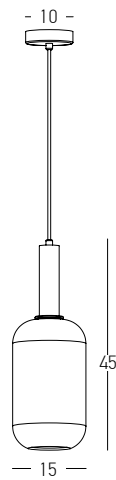

Bulb 1xE27
Power MAX 40W
Input 220-240V, 50/60Hz
Dimensions Ø: 15cm H: 45cm
Base Ø: 10cm H: 2.5cm
Glass Ø: 15cm H: 28cm
Material Metal - Opal Glass
Special Feature 150cm Fabric Cable Adjustable
Color Gold Matt / **Code 22070**