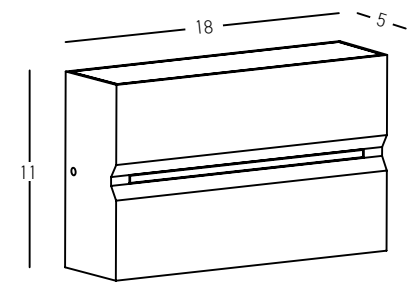

Power 15W
Input 220-240V, 50/60Hz
Color Temperature 3000K
Lumen 800Lm
Cri 80
IP 54
Dimensions L: 5cm W: 18cm H: 11cm
Beam Angle 30°
Material Aluminium - Tempered Glass - PC Diffuser
Special Feature Up - Down Light
12xSMD Led
Color Graphite / **Code E272**