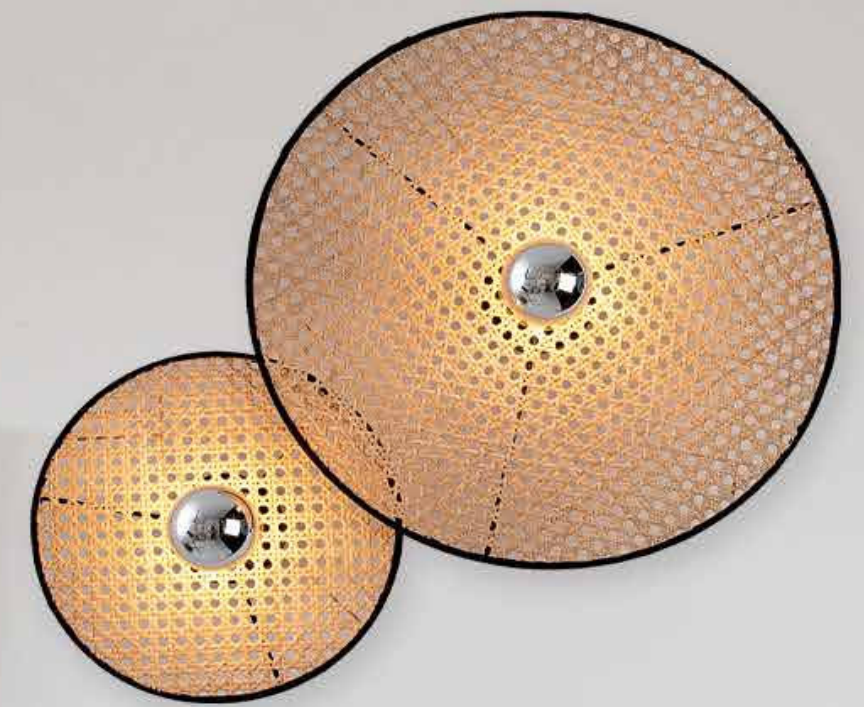

25

Bulb 1xE27 Led
Power MAX 20W
Input 220-240V, 50/60Hz
Dimensions Ø: 25cm L: 11.5cm
Base Ø: 8cm H: 2.5cm
Material Metal - Bush
Color Natural - Sandy Black / Code 22175

40

Bulb 1xE27 Led
Power MAX 20W
Input 220-240V, 50/60Hz
Dimensions Ø: 40cm L: 11.5cm
Base Ø: 8cm H: 2.5cm
Material Metal - Bush
Color Natural - Sandy Black / Code 22174