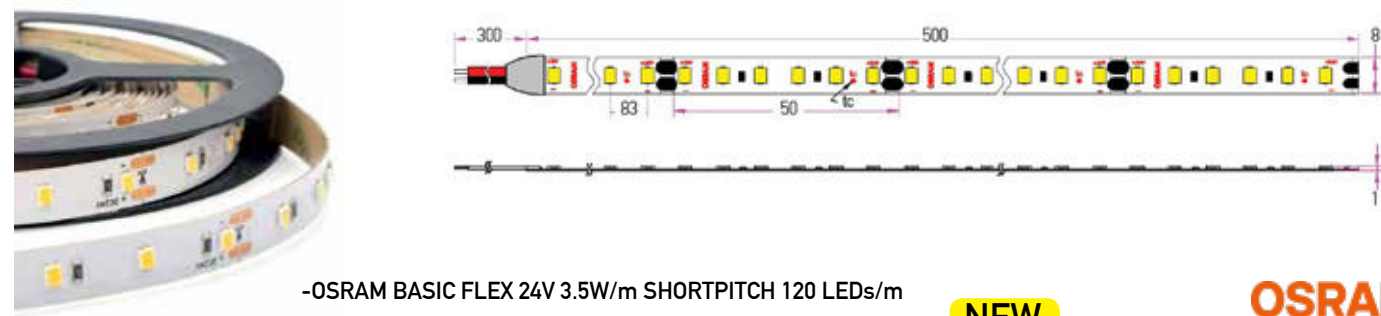

-OSRAM BASIC FLEX 24V 3.5W/m SHORTPITCH 120 LEDs/m

NEW **OSRAM**
Less Wattage Better Efficiency

Code	IP	Kelvin	CRI	Watt	Lm/m
4062172231251	20	2700	85	3.5W/m	400
4062172231275	20	3000	85	3.5W/m	420
4062172231299	20	4000	85	3.5W/m	450
4062172231695	65	2700	85	3.5W/m	370
4062172231718	65	3000	85	3.5W/m	390
4062172231732	65	4000	85	3.5W/m	415

Lumen Efficiency	110Lm/W	5 YEARS GUARANTEE
SDCM	3	
Ra	85	
LEDs/m	120	
Voltage	DC24V	
Width	IP20 8mm IP65 10.3mm	
Unit cut	50mm	
Life Span	30000H	
Waterproof Rate	IP20 + IP65	

Dimming Options

1. DALI Dimming : Dali Driver 24V + Switch DALI MCU . Suitable with Drivers to Page : 701
2. BLUETOOTH Dimming : Element Driver 24V+OT BLE (CASAMBI App) . Suitable with Drivers to Page : 700
3. PHASECUT Dimming : Suitable with PhaseCut Drivers to Page : 701
4. 1-10 Dimming : 1-10 Driver 24V . Suitable with 1-10V Drivers to Page : 701
5. PUSH BUTTON Dimming : Dali Driver 24V to Page : 701