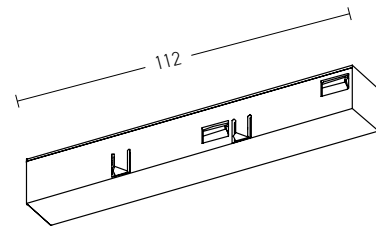

Accessories for All Tracks

Color : Black (RAL 9005)

Feeder for 48V Magnetic Tracks
Code 2096 / Color Black
Code 2096-W / Color White