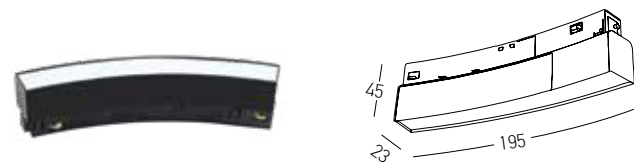

Power 8W
Input 48V
Color Temperature 3000K
Lumen 780Lm
Cri 80
Dimensions Curved: 600mm L: 195mm W: 23mm H: 45mm
Beam Angle 36°
DALI Dimmable ☒
Material Aluminium - Acrylic
Color Sandy Black / **Code 22092**

Power 8W
Input 48V
Color Temperature 3000K
Lumen 780Lm
Cri 80
Dimensions Curved: 600mm L: 195mm W: 23mm H: 45mm
Beam Angle 120°
DALI Dimmable ☐
Material Aluminium - Acrylic
Color Sandy Black / **Code 22093**