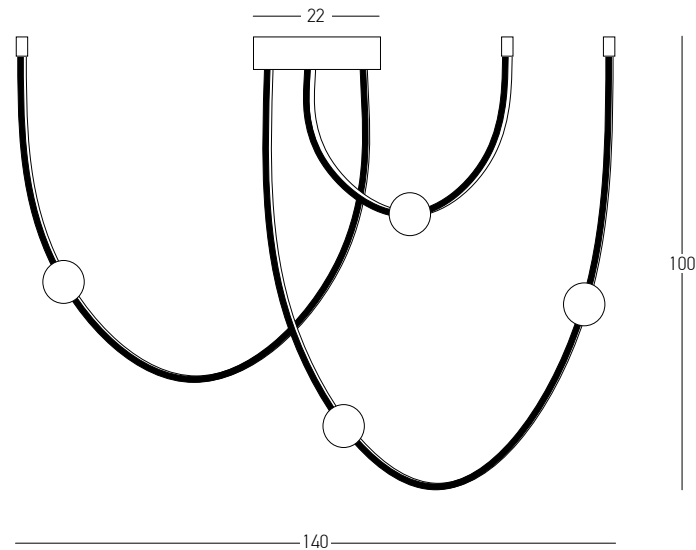

A great variety of units to choose from to compose the suitable luminaire for every space.

48V Soft Track Linear System

Explore more on page: 600

Zambelis
LIGHTS

Indoor Led Lighting

Power 18W
 Input 220-240V, 50/60Hz
 Color Temperature 3000K
 Lumen 1410Lm
 Cri 80
 Dimensions L: 100cm W: 10cm H: 82.5cm
 Base L: 20cm W: 6cm H: 3.5cm
 Dimmable Triac
 Material Aluminum - Silicon - Opal Glass
 Special Feature Opal Glass Ø: 10cm
 Color Black Matt / **Code 22249**
 Color Gold Matt / **Code 22250**