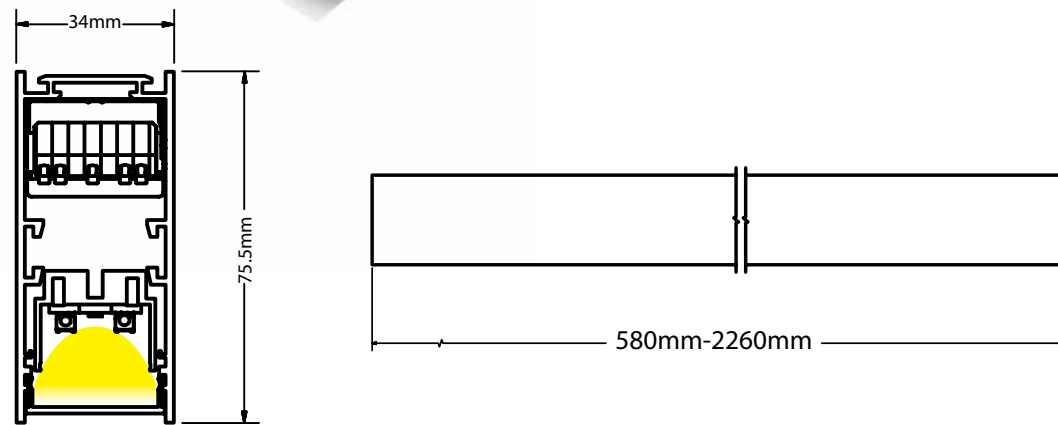

Fill in your code using the following items from the table.

Ceiling Profile					
Code	Length	Driver	Kelvin	Set	Body Color
31	58 = 58cm	O = ON/OFF	3 = 3000K	E = HE	W = Sandy White
31	86 = 86cm	D = Dali	4 = 4000K	O = HO	B = Sandy Black
31	114 = 114cm				
31	142 = 142cm				
31	170 = 170cm				
31	198 = 198cm				
31	226 = 226cm				

Guide to Create your Code by Choosing : 31 - Length - Driver - Kelvin - Set - Body Color

Fill in your code using the following items from the table.

Pendant Profile					
Code	Length	Driver	Kelvin	Set	Body Color
32	58 = 58cm	O = ON/OFF	3 = 3000K	E = HE	W = Sandy White
32	86 = 86cm	D = Dali	4 = 4000K	O = HO	B = Sandy Black
32	114 = 114cm				
32	142 = 142cm				
32	170 = 170cm				
32	198 = 198cm				
32	226 = 226cm				

Guide to Create your Code by Choosing : 32 - Length - Driver - Kelvin - Set - Body Color