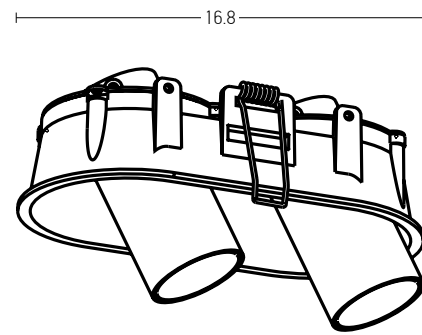

Power 2x7W
Input 10V / 700mA
Color Temperature 3000K
Lumen 1040Lm
Cri 90
Dimensions L: 16.8cm W: 9cm H: 9cm
Cutting Hole 8.2 x 16.4cm
Beam Angle 36°
Material Aluminium
Depth Required JT: 9cm
Required Driver V350-1050 / Series Connection
Special Feature Movable
Stick Ø: 4cm

Color Sandy White - Black / **Code Z11207-W**
Color Sandy Black - Gold / **Code Z11207-B**

Power 7W
Input 10V / 700mA
Color Temperature 3000K
Lumen 520Lm
Cri 90
Dimensions Ø: 9.1cm H: 9cm
Cutting Hole Ø: 8.2cm
Beam Angle 36°
Material Aluminium
Depth Required JT: 9cm
Required Driver LSCW700P for 1 Fixture
Special Feature Movable
Stick Ø: 4cm

Color Sandy White - Black / **Code Z11107-W**
Color Sandy Black - Gold / **Code Z11107-B**

Power 10W
Input 220-240V, 50/60Hz
Color Temperature 3000K
Lumen 750Lm
Cri 90
Dimensions Ø: 7cm H: 8.3cm
Cutting Hole Ø: 6cm
Beam Angle 38°
Non Dimmable ☒
Material Aluminium
Depth Required JT: 9cm
Driver Included (250mA)
Color White Matt - Black Matt Reflector / **Code S070**

Power 15W
Input 220-240V, 50/60Hz
Color Temperature 3000K
Lumen 1125Lm
Cri 90
Dimensions Ø: 8.5cm H: 10.3cm
Cutting Hole Ø: 7.8cm
Beam Angle 30°
Non Dimmable ☒
Material Aluminium
Depth Required JT: 11cm
Driver Included (350mA)
Color White Matt - Black Matt Reflector / **Code S071**