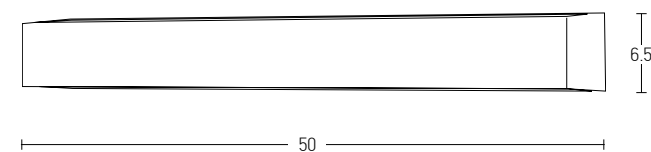

Power 30W
 Input 220-240V, 50/60Hz
 Color Temperature 3000K
 Lumen 2400Lm
 Cri 80
 IP 65
 Dimensions L: 7.5cm W: 50cm H: 6.5cm
 Material Aluminium - Tempered Glass
 Special Feature Up - Down Light
 Color Graphite / **Code E227**