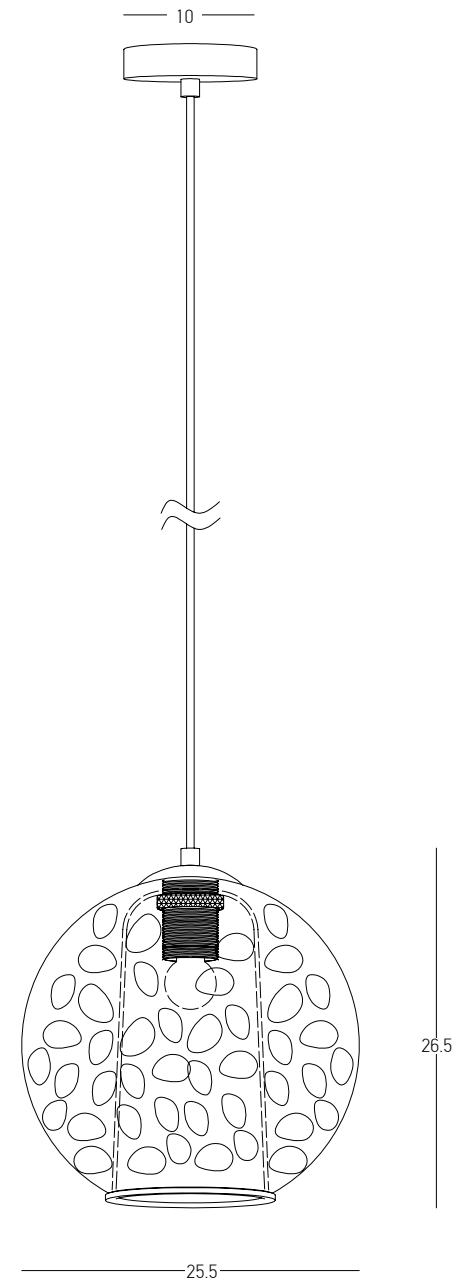

Bulb	1xE27
Power	MAX 40W
Input	220-240V, 50/60Hz
Dimensions	Ø: 25.5cm H: 26.5cm
Base	Ø: 10cm H: 2.5cm
Material	Metal - Aluminum - Dimple Glass Outside Opal Glass Inside
Special Feature	150cm Fabric Cable Adjustable
Color	Sandy Black - Green Glass / Code 22033
Color	Sandy Black - Blue Glass / Code 22034
Color	Sandy Black - Smoked Glass / Code 22035