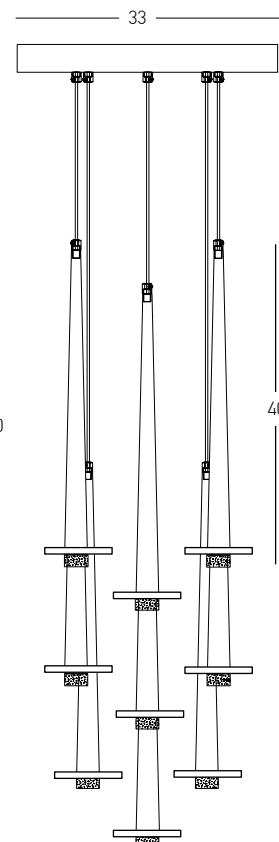

Indoor Led Lighting

Power 3W
Input 220-240V, 50/60Hz
Color Temperature 3000K
Lumen 150Lm
Cri 90
Dimensions Ø: 3cm H: 40cm
Base Ø: 10cm H: 2.5cm
Non Dimmable ☒
Material Metal - Aluminum - Acrylic - Marble
Special Feature 150cm Cable Adjustable
Color Sandy Black - White Marble / **Code 22110**
Color Gold Matt - White Marble / **Code 22111**

Power 27W
Input 220-240V, 50/60Hz
Color Temperature 3000K
Lumen 2772Lm
Cri 90
Dimensions Ø: 33cm H: 200cm
Base Ø: 33cm H: 3.5cm
Dimmable Triac ☐
Material Metal - Aluminum - Acrylic - Marble
Special Feature 150cm Cable Adjustable
Stick Ø: 3cm H: 40cm
Color Sandy Black - White Marble / **Code 22113**