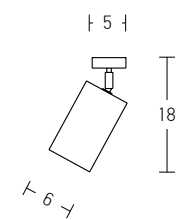

Bulb 1xGU10
Power MAX 25W
Input 220-240V, 50/60Hz
Dimensions H: 18cm
Base Ø: 5cm H: 2cm
Material Metal
Color Painted Bronze / **Code 22187**