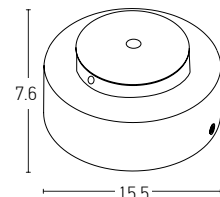

Design your own Lighting

Power 3W
Input 24V
Color Temperature 3000K
Lumen 285Lm
Cri 80
Dimensions Ø: 10cm H: 7.6cm
Dimmable Triac ☐
Material Aluminium - PC Diffuser
Special Feature Plug & Play With Jack System
Color Sandy Black / **Code 19152**
Sandy White / **Code 19151**

Ceiling / Wall Base for 24V Light System

Power 200W
Input 220-240V, 50/60Hz
Output 24V
Dimensions L: 25cm W: 12cm H: 7.6cm
Non Dimmable ☒
Material Aluminium
Driver Included
Special Feature Plug & Play With Jack System
Color Sandy Black / **Code 20139**

Ceiling / Wall Base for 24V Light System

Power 150W
Input 220-240V, 50/60Hz
Output 24V
Dimensions Ø: 15.5cm H: 7.6cm
Non Dimmable ☒
Material Aluminium
Driver Included
Special Feature Plug & Play With Jack System
Color Sandy Black / **Code 20140**

Ceiling / Wall Base for 24V Light System

Power 100W
Input 220-240V, 50/60Hz
Output 24V
Dimensions Ø: 15.5cm H: 7.6cm
Non Dimmable ☒
Material Aluminium
Driver Included
Special Feature Plug & Play With Jack System
Color Sandy Black / **Code 19154**
Sandy White / **Code 19153**

Ceiling / Wall Base for 24V Light System

Power 100W
Input 220-240V, 50/60Hz
Output 24V
Dimensions Ø: 15.5cm H: 7.6cm
Dimmable Triac ☐
Material Aluminium
Driver Included
Special Feature Plug & Play With Jack System
Remote Control Included

Color Sandy Black / **Code 19156**
Sandy White / **Code 19155**