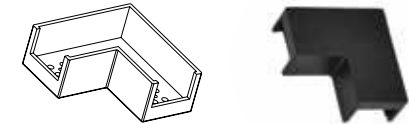

Corner Connector for 48V Soft Track
Dimensions L: 4.8cm W: 1.8cm H: 2.4cm
Material Plastic
Color Black / Code 20282

T Connector for 48V Soft Track
Dimensions L: 7.1cm W: 1.8cm H: 2.4cm
Material Plastic
Color Black / Code 20283