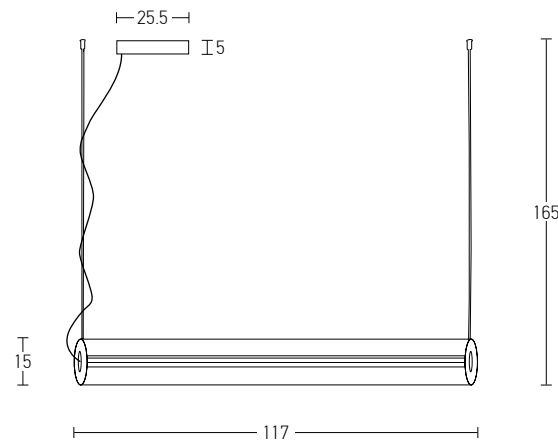

Indoor Led Lighting

Power 35W
Input 220-240V, 50/60Hz
Color Temperature 3000K
Lumen 2900Lm
Cri 80
Dimensions Ø: 15cm W: 117cm H: 165cm
Base L: 25.5cm W: 5cm H: 5cm
Non Dimmable ☒
Material Aluminium - Clear Plexiglass
Special Feature 150cm Cable Adjustable
Color Black Matt / **Code 19112**