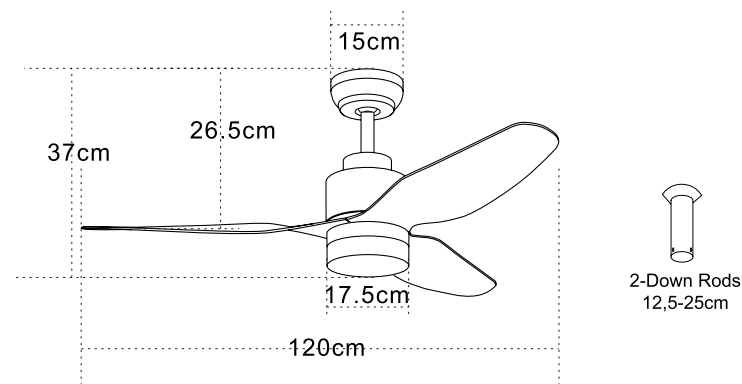

Color Double Face White Matt - Natural Wood Blades
 White Matt - White Matt Blades / **Code 19132**

Double Face Blades

Led Light Source	18W
Input	220-240V, 50/60Hz
Color Temperature	3000K, 4000K, 6000K
Lumen	1800Lm
Cri	80
dB	20
Dimensions	47" Ø: 120cm H: 37-49.5cm
Air Flow	156.3m ³ / min
Night Mode	Time Setting 1h / 4h / 8h
Material	Metal - Polycarbonate - ABS
Special Feature	2 Down Rods 12.5-25cm Summer & Winter Function
Motor Feature	DC Motor 38W 5 Speeds
Color	White Matt - Maple Blades / Code 19130
Color	Chrome Matt - Maple Blades / Code 19131