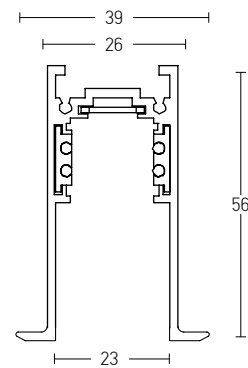

Straight Mechanic Connector
Material Aluminium
Code 2097-B

RECESSED Track : 1m / 2m / 3m

CORNER 90° (c1)
Vertical Plane

CORNER 90° (c2)
Horizontal Plane

Track Code	Size	Color
2084B-1	1m	Sandy Black
2084W-1	1m	Sandy White
2084B-2	2m	Sandy Black
2084W-2	2m	Sandy White
2084B-3	3m	Sandy Black
2084W-3	3m	Sandy White