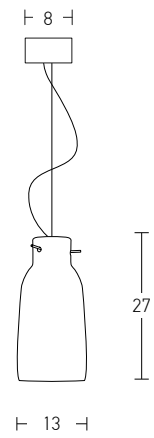

Bulb 1xE27
Power MAX 40W
Input 220-240V, 50/60Hz
Dimensions Ø: 28cm H: 27cm
Base Ø: 8cm H: 3.5cm
Material Clay
Special Feature 120cm Fabric Cable Adjustable
Color Natural / **Code 1664**
Color White Matt / **Code 22216**

Bulb 1xE27
Power MAX 40W
Input 220-240V, 50/60Hz
Dimensions Ø: 13cm H: 27cm
Base Ø: 8cm H: 3.5cm
Material Clay
Special Feature 120cm Fabric Cable Adjustable
Color Natural / **Code 1665**
Color White Matt / **Code 22236**