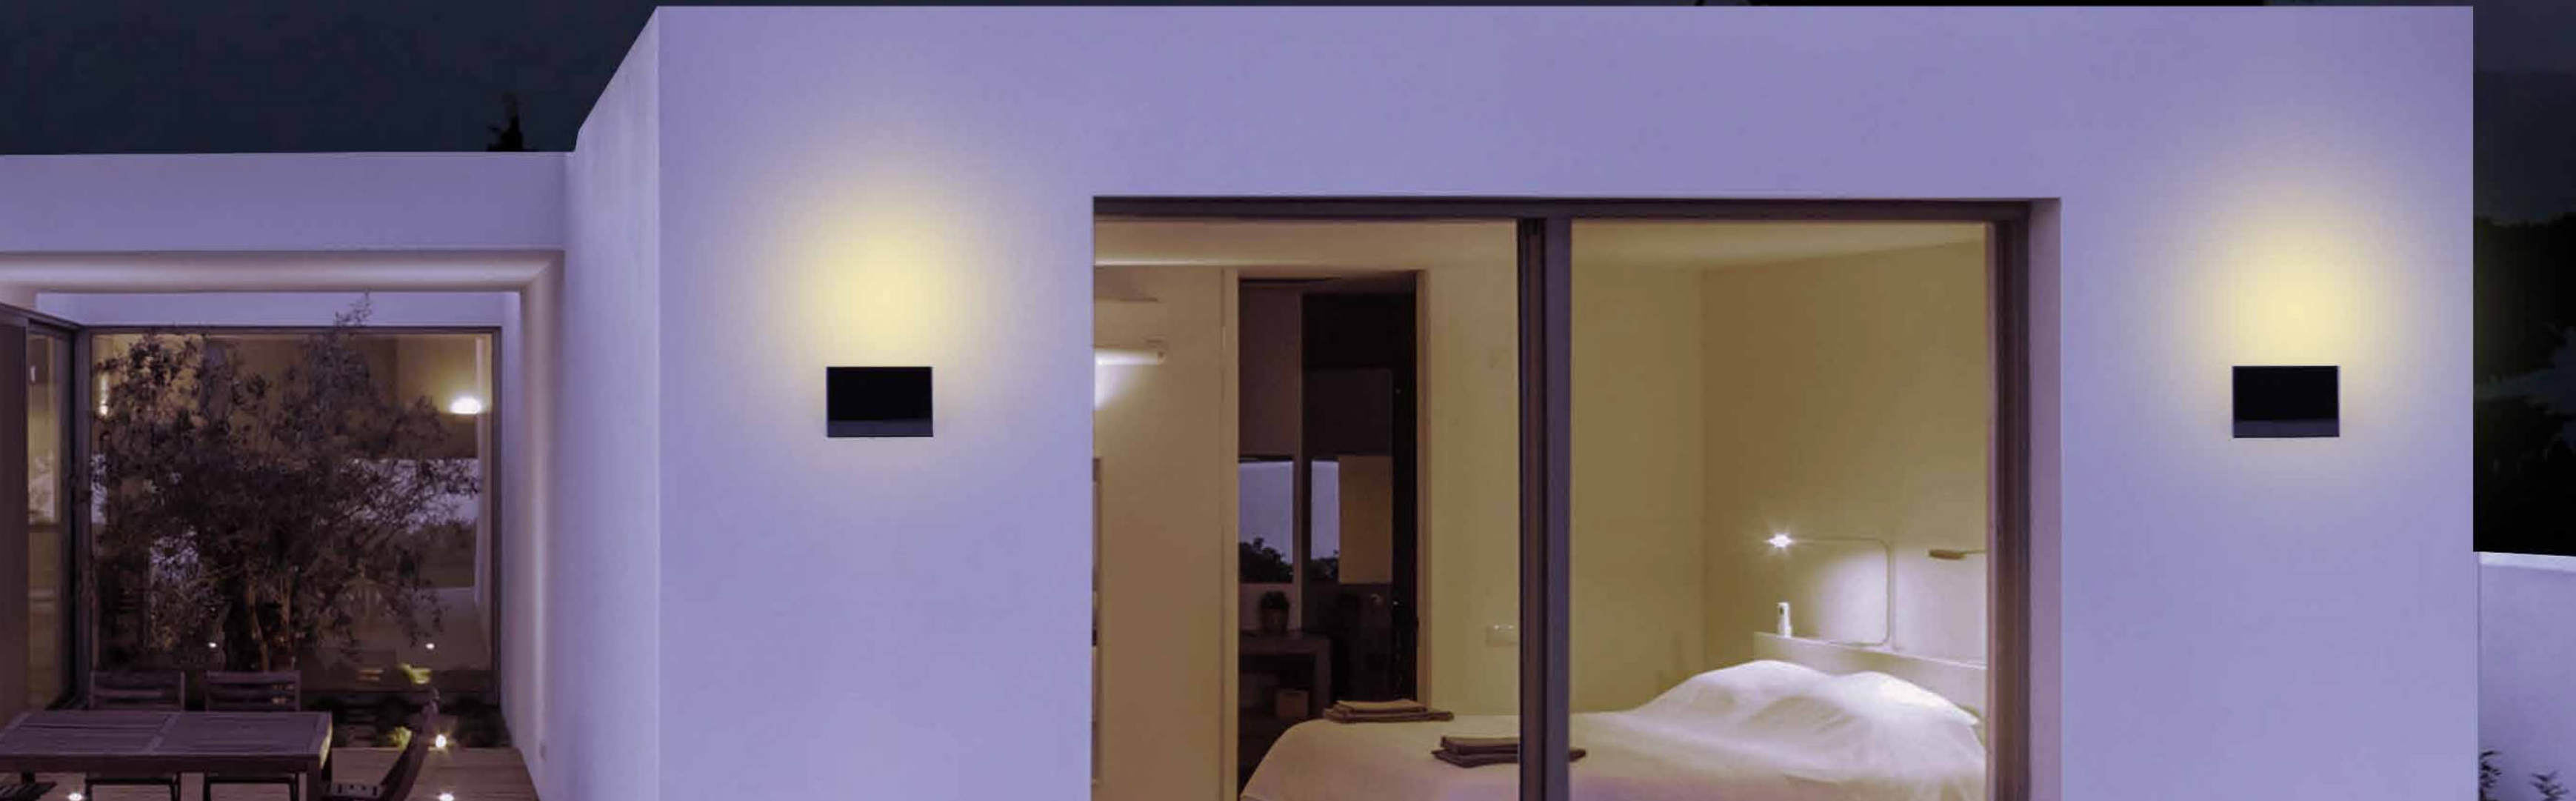

Power 2W
 Input 220-240V, 50/60Hz
 Color Temperature 3000K
 Lumen 250Lm
 Cri 82
 IP 65
 Dimensions L: 17.8cm W: 18cm H: 3.5
 Material Aluminum - Tempered Glass
 Special Feature Solar Panel
 3 Different Ways of Lighting
 Sense Distance 3 - 5m
 Rotate 180°
 Color Graphite / **Code E303**