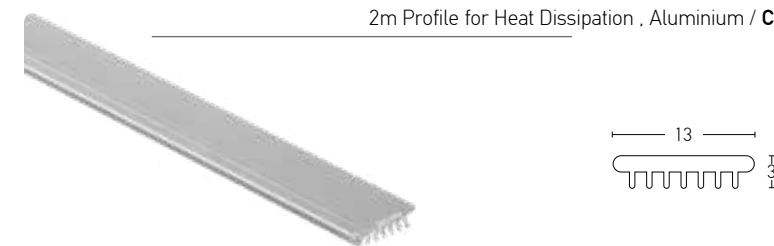

2m Profile for Heat Dissipation, Aluminium / Code 20202