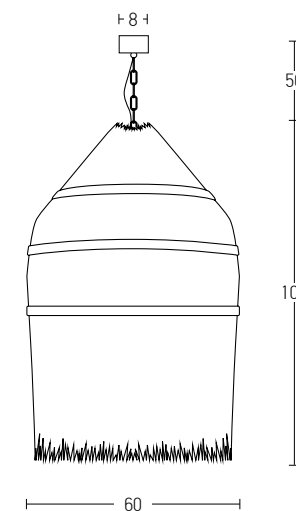

Bulb 1xE27
Power MAX 40W
Input 220-240V, 50/60Hz
Dimensions Ø: 60cm H: 100cm
Base Ø: 8cm H: 3.5cm
Material Metal - Straw
Special Feature 50cm Chain Adjustable
Color Natural Straw / **Code 17129**