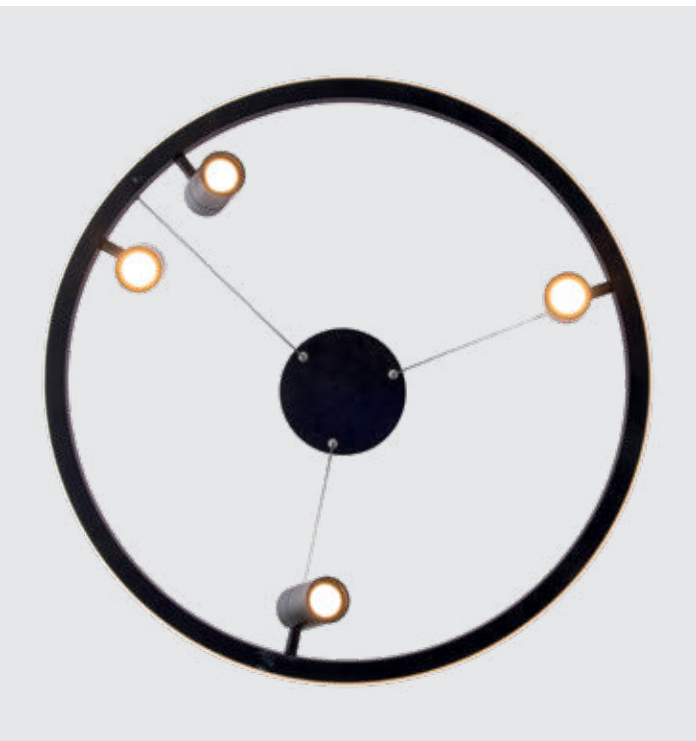

Power 27W + 4x5W
Input 220-240V, 50/60Hz
Color Temperature 3000K
Lumen 5000Lm
Cri 80
Dimensions Ø: 60cm H: 200cm
Base Ø: 18cm H: 3.5cm
Spots Dimensions Ø: 4.5cm H: 8cm
Dimmable Triac ☐
Material Metal - Aluminum - Silicon
Special Feature 200cm Cable Adjustable
Movable Spots
Profile 2x2cm
Color Black Matt / **Code 22012**

Power 39W + 4x5W
Input 220-240V, 50/60Hz
Color Temperature 3000K
Lumen 6400Lm
Cri 80
Dimensions Ø: 79cm H: 200cm
Base Ø: 18cm H: 3.5cm
Spots Dimensions Ø: 4.5cm H: 8cm
Dimmable Triac ☐
Material Metal - Aluminum - Silicon
Special Feature 200cm Cable Adjustable
Movable Spots
Profile 2x2cm
Color Black Matt / **Code 22013**