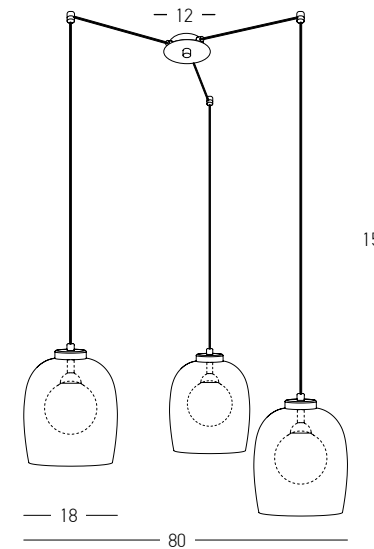

Bulb 3xG9 Led
Power MAX 5W
Input 220-240V, 50/60Hz
Dimensions Ø: 80cm H: 150cm
Base Ø: 12cm H: 3cm
Glass Ø: 18cm H: 23cm
Material Metal - Smoked Glass Outside
Opal Glass Inside
Special Feature 150cm Cable Adjustable
Opal Glass Ø: 10cm
Color Sandy Black / **Code 22145**