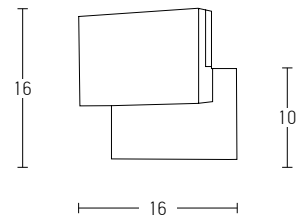

Power 9W
Input 220-240V, 50/60Hz
Color Temperature 3000K
Lumen 810Lm
Cri 80
IP 65
Dimensions L: 7.8cm W: 16cm H: 10-16cm
Material Aluminium - PC Diffuser
Special Feature Movable
Color Graphite / **Code E199**