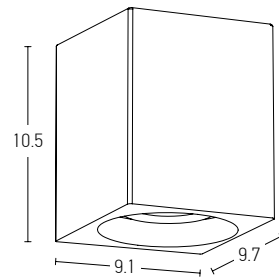

Power 4W
Input 220-240V, 50/60Hz
Color Temperature 3000K
Lumen 380Lm
Cri 80
IP 65
Dimensions L: 9.7cm W: 9.1cm H: 10.5cm
Beam Angle 36°
Dimmable Triac ☐
Material Concrete - Aluminium
Color Natural Concrete / **Code E253**