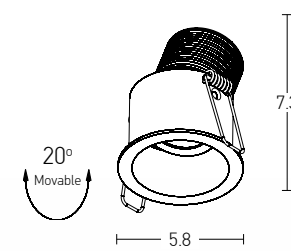

Power 1x7W COB LED
Input 20V / 350mA
Color Temperature 2700K
Lumen 630Lm
Cri 80
Dimensions Ø: 5.8cm H: 7.3cm
Beam Angle 15°
Cutting Hole Ø: 5cm
Material Aluminium
Suggested Driver LSCW350P for 1 Fixture
Special Feature Movable
Color Sandy White / **Code 180009**