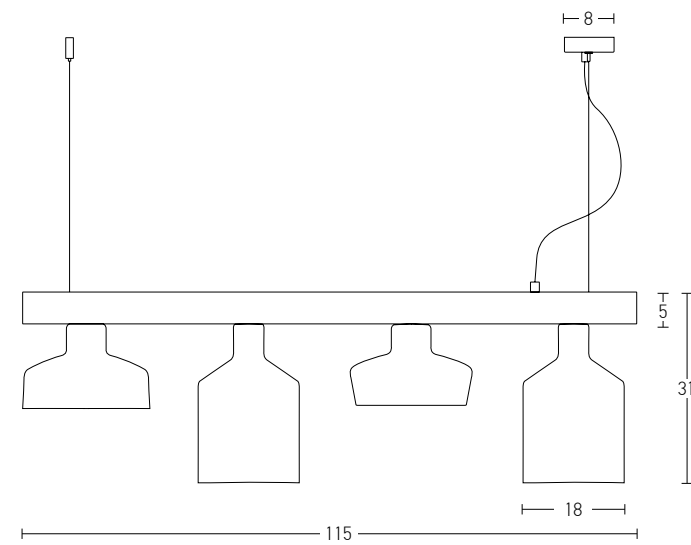

Bulb	4xE27
Power	MAX 40W
Input	220-240V, 50/60Hz
Dimensions	L: 115cm W: 18cm H: 31cm
Base	Ø: 8cm H: 3.5cm
Material	Metal - Wood
Special Feature	120cm Fabric Cable Adjustable
Color	Black Matt - Painted Bronze / Code 22213