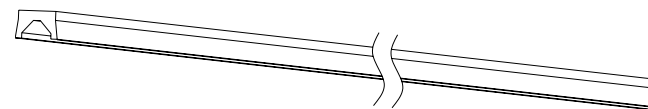

Ceiling Profile : 1m
Material Aluminium
Color Black / Code 20279