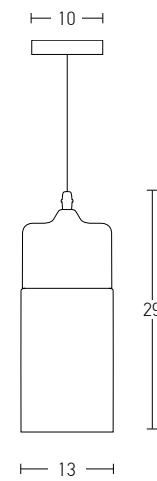

Bulb 1xE27
Power MAX 40W
Input 220-240V, 50/60Hz
Dimensions Ø: 13cm H: 29cm
Base Ø: 10cm H: 2cm
Material Glass
Special Feature 150cm Cable Adjustable
Color Black Matt - Champagne / **Code 1515**