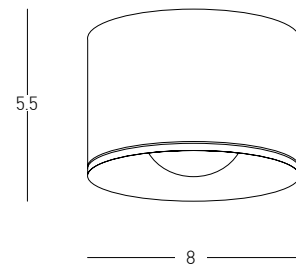

Power 12W
Input 220-240V, 50/60Hz
Color Temperature 3000K
Lumen 1000Lm
Cri 80
IP 54
Dimensions Ø: 8cm H: 5.5cm
Beam Angle 120°
Material Aluminium
Color Sandy Black / **Code S131**
Color Sandy White / **Code S132**