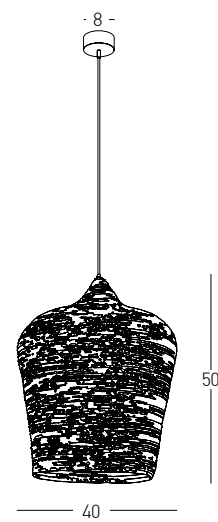

Bulb 1xE27 Led
Power MAX 20W
Input 220-240V, 50/60Hz
Dimensions Ø: 45cm H: 50cm
Base Ø: 8cm H: 3.5cm
Material Metal - Braided Wheat
Special Feature 200cm Black Fabric Cable Adjustable
Color Natural - Sandy Black / **Code 22161**

Bulb 1xE27 Led
Power MAX 20W
Input 220-240V, 50/60Hz
Dimensions Ø: 40cm H: 50cm
Base Ø: 8cm H: 3.5cm
Material Metal - Braided Wheat
Special Feature 200cm Black Fabric Cable Adjustable
Color Natural - Sandy Black / **Code 22162**

Bulb 1xE27 Led
Power MAX 20W
Input 220-240V, 50/60Hz
Dimensions Ø: 108cm H: 35cm
Base Ø: 8cm H: 3.5cm
Material Metal - Braided Wheat
Special Feature 200cm Black Fabric Cable Adjustable
Color Natural - Sandy Black / **Code 22169**