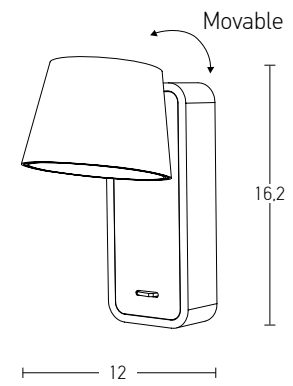

Power 7W
Input 220-240V, 50/60Hz
Color Temperature 3000K
Lumen 595Lm
Cri 80
Dimensions L: 12cm W: 6cm H: 16.2cm
Base L: 3cm W: 6cm H: 15cm
Non Dimmable ☒
Switch On/Off
Material Metal - Aluminium
Special Feature Shade Ø: 8.5cm H: 6.5cm
Movable Shade
Color Sandy White - Natural Wood / **Code H62**
Sandy Black - Brown Wood / **Code H61**