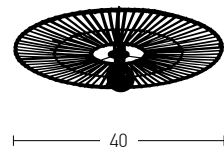

Bulb 1xE27
Power MAX 40W
Input 220-240V, 50/60Hz
Dimensions Ø: 80cm L: 8cm
Base Ø: 10cm H: 2cm
Material Metal - Bamboo
Color White - Natural Bamboo / **Code 19250**

Bulb 1xE27
Power MAX 40W
Input 220-240V, 50/60Hz
Dimensions Ø: 60cm L: 8cm
Base Ø: 10cm H: 2cm
Material Metal - Bamboo
Color Black - Natural Bamboo / **Code 19252**

Bulb 1xE27
Power MAX 40W
Input 220-240V, 50/60Hz
Dimensions Ø: 40cm L: 8cm
Base Ø: 10cm H: 2cm
Material Metal - Bamboo
Color White - Natural Bamboo / **Code 19251**
Black - Natural Bamboo / **Code 19253**