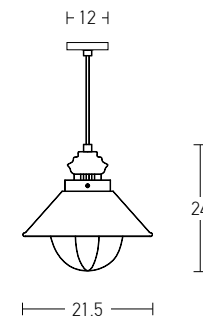

Bulb 1xE27
Power MAX 40W
Input 220-240V, 50/60Hz
Dimensions Ø: 21.5cm H: 24cm
Base Ø: 12cm H: 2.5cm
Material Metal - Aluminium
Special Feature 150cm Cable Adjustable
Color Black Matt - Copper / **Code 180100**