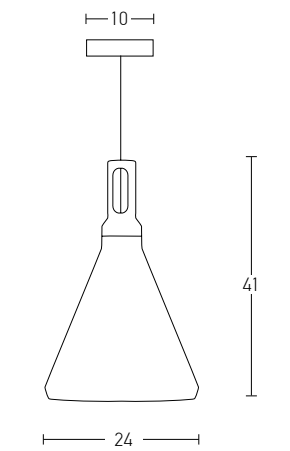

Bulb 1xE27
Power MAX 40W
Input 220-240V, 50/60Hz
Dimensions Ø: 24cm H: 41cm
Base Ø: 10cm H: 2cm
Material Metal - Aluminium - Wood
Special Feature 150cm Cable Adjustable
Color White Matt / **Code 1513-W**