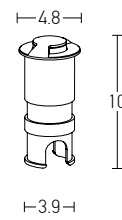

Power 3W
Input 24V
Color Temperature 3000K
Lumen 210Lm
Cri 80
IP 65
IK 10
Dimensions Ø: 4.8cm H: 10cm
Material Aluminium - Stainless Steel- PC Diffuser
Depth Required 11: 13cm
Recessed Mounting Box Included
Recommended Driver D-8-24 (Not Included)
Color Aluminium / **Code E180**