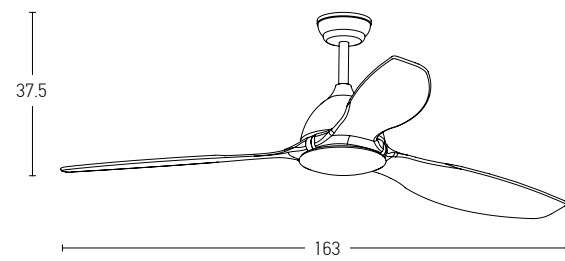

Led Light Source Without Light
Input 220-240V, 50/60Hz
dB 23
Dimensions 64" Ø: 163cm H: 37.5-50cm
Air Flow 178m³ min
Night Mode Time Setting 1h / 2h / 4h / 8h
Material Metal - ABS
Special Feature 2 Down Rods 12.5-25cm
Summer Function
Possibility of Installation on a Sloping Roof - 20°
Motor Feature AC Motor 70W
3 Speeds
Color Black Matt / **Code 20258**