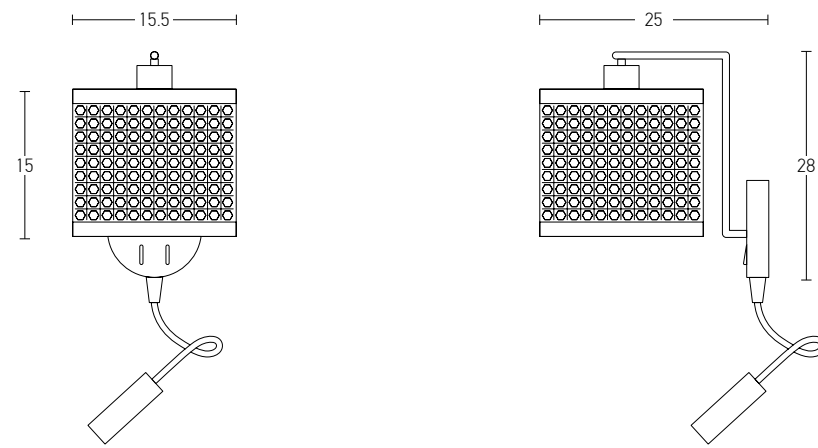

Led 3W
Bulb 1xE27
Power MAX 40W
Input 220-240V, 50/60Hz
Color Temperature 3000K
Lumen 240Lm
Dimensions L: 25cm W: 15.5cm H: 28cm
Base Ø: 12cm H: 2.5cm
Switch 2/Switch On-Off
Material Metal - Bush
Special Feature Shade Ø: 15.5cm H: 15cm
Stick Ø: 2.8cm L: 36cm
Color Black Matt - Natural / **Code 20355**