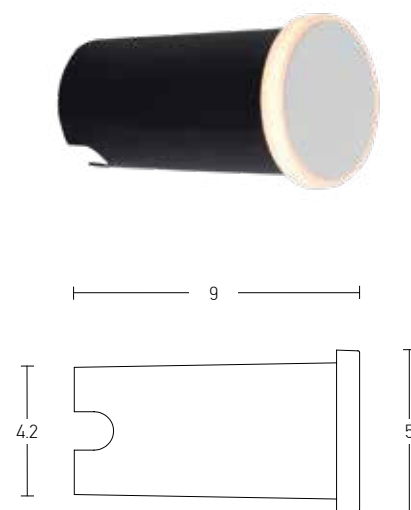

Power 2W
Input 220-240V, 50/60Hz
Color Temperature 3000K
Lumen 200Lm
Cri 80
IP 65
Dimensions Ø: 5cm H: 9cm
Material Stainless Steel- PC Diffuser
Depth Required 8cm
Recessed Mounting Box Included
Color Stainles Steel / **Code E288**