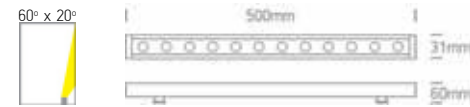

Waterproof Connection Box 1in / 1out , 16A , 450V
 IP 67
 Color Black / **Code Z0800-BA**

Outdoor Led Lighting | Wall Washers Collection

Code	IP	Kelvin	CRI	Watt	Lumen/M
Z7055A-W	66	3000	80	12W	MAX 850
Z7055A-C	66	4000	80	12W	MAX 870