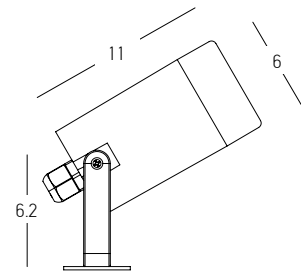

Bulb 1xGU10 Led
Power MAX 7W
Input 220-240V, 50/60Hz
IP 54
Dimensions Ø: 6cm L: 11cm H: 6.2cm
Material ABS - PC Diffuser
Special Feature Without Spike
Color Black / **Code E311**