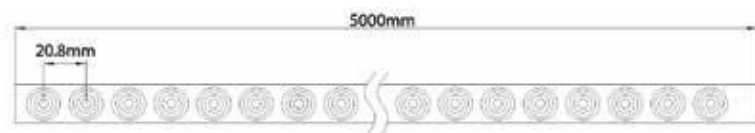

-FLEXIBLE WALL WASHER 3D 24V 24W/m with OPTICS 20° x 35°