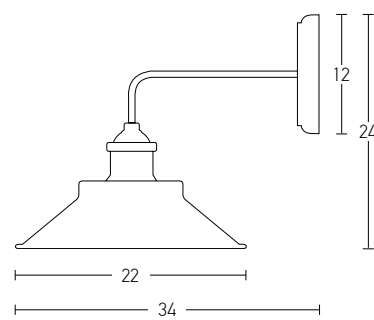

Indoor Lighting | Metal Collection

Bulb 1xE27
Power MAX 40W
Input 220-240V, 50/60Hz
Dimensions Ø: 22cm H: 14cm
Base Ø: 12cm H: 2cm
Material Metal
Special Feature 150cm Cable Adjustable
Color Black Matt - Bronze / **Code 1464**

Bulb 1xE27
Power MAX 40W
Input 220-240V, 50/60Hz
Dimensions L: 34cm W: 22cm H: 24cm
Base Ø: 12cm H: 2cm
Material Metal
Special Feature Shade Ø: 22cm H: 9cm
Color Black Matt - Bronze / **Code 1465**