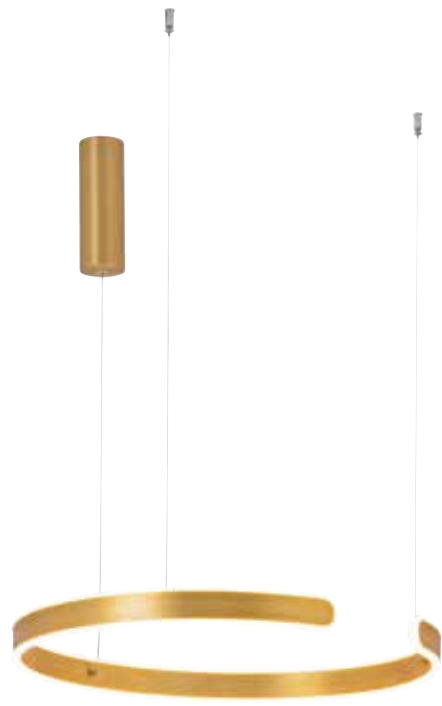

Indoor Led Lighting

Power 30W
Input 220-240V, 50/60Hz
Color Temperature 3000K
Lumen 2400Lm
Cri 80
Dimensions Ø: 60cm H: 5cm
Base Ø: 7cm H: 20cm
Dimmable Triac ☐
Material Aluminium - Silicon
Special Feature 200cm Cable Adjustable
Profile 5x1.5cm
Color Brushed Gold Matt / **Code 2010**
Color Brushed Coffee / **Code 2011**