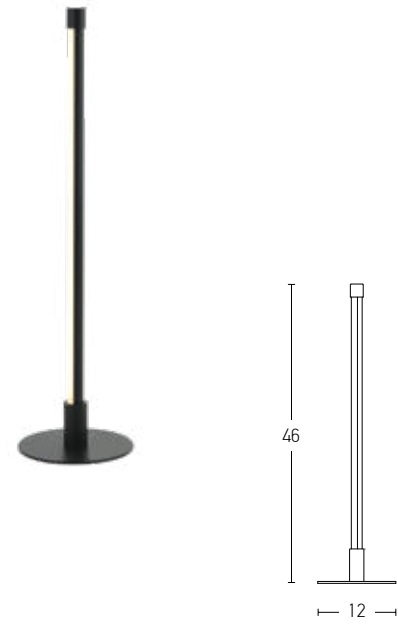

Power 8W
Input 220-240V, 50/60Hz
Color Temperature 3000K
Lumen 640Lm
Cri 80
Dimensions Ø: 1.6cm H: 46cm
Base Ø: 12cm H: 0.5cm
Non Dimmable ☒
Material Metal - Aluminium - Acrylic
Color Black Matt / **Code 20118**