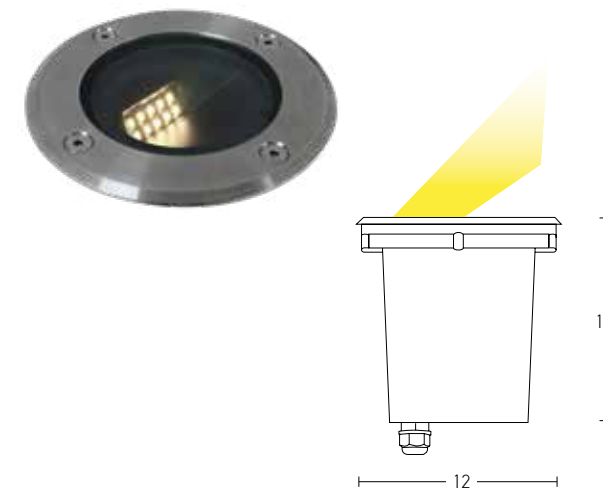

Power 8W
Input 220-240V, 50/60Hz
Color Temperature 3000K
Lumen 180Lm
Cri 80
IP 67
IK 8
Dimensions Ø: 12cm H: 15cm
Cutting Hole Ø: 11.5cm
Beam Angle Asimetric
Material Stainless Steel
Depth Required 17cm
Recessed Mounting Box Included
Special Feature 200cm Cable Available
Driver Included
Color Stainless Steel / **Code Z69062**