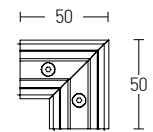

Track Code	Size	Color	Corner Code	Plane	Color
2082B-1	1m	Sandy Black	2082B-C1	Vertical	Sandy Black
2082W-1	1m	Sandy White	2082W-C1	Vertical	Sandy White
2082B-2	2m	Sandy Black	2082B-C2	Horizontal	Sandy Black
2082W-2	2m	Sandy White	2082W-C2	Horizontal	Sandy White
2082B-3	3m	Sandy Black			
2082W-3	3m	Sandy White			

Notice : For corners type C1 required also to order 20105 and for type C2 20104