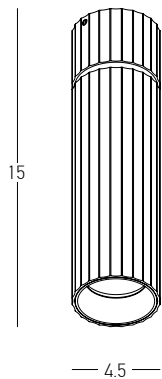

Power 7W
Input 220-240V, 50/60Hz
Color Temperature 3000K
Lumen 580Lm
Cri 90
Dimensions Ø: 4.5cm H: 15cm
Base Ø: 4.5cm H: 3cm
Beam Angle 36°
Material Aluminum
Special Feature Included LED Driver
Color Brushed Brass / **Code S120**
Color White Matt / **Code S121**
Color Black Matt / **Code S122**