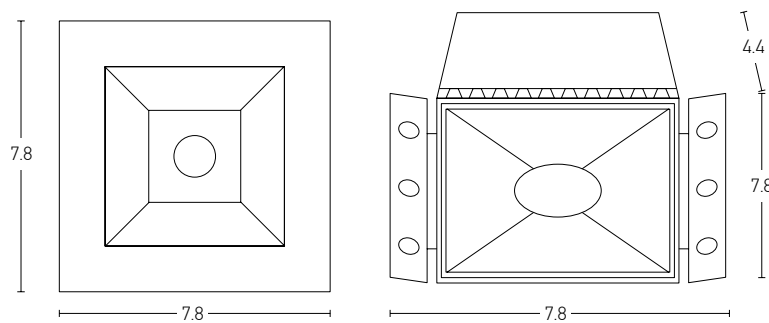

Down Light
Dimensions
Cutting Hole
Material
Depth Required
Color
Color

L: 7.8cm W: 7.8cm H: 4.4cm
7.8 x 7.8cm
Aluminium
10cm
Sandy White - Black Reflector / **Code S091**
Sandy White - White Reflector/ **Code S090**