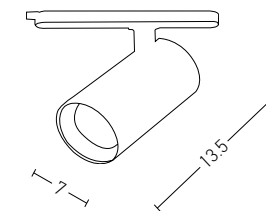

Power 20W
Input 220-240V, 50/60Hz
Lumen 2000Lm
Cri 80
Dimensions Ø: 7cm H: 13.5cm
Material Aluminium
Special Feature 3 Phase Track Light Driver on Track