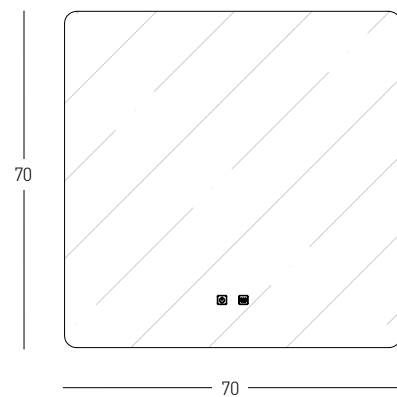

Power 40W
Input 220-240V, 50/60Hz
Color Temperature 4000K
Lumen 4300Lm
Cri 80
Dimensions L: 70cm W: 3.5cm H: 70cm
Non Dimmable ☒
Material Mirror - Aluminium
Special Feature Touch Switches
Antifog
Back Light
IP54

Color Mirror / **Code 22069**

**Anti Fog and
Back Light
Touch Switches
On the Mirror**