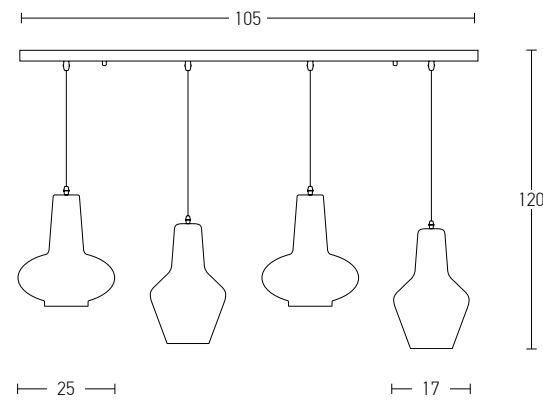

Indoor Lighting | Glass Collection

Bulb 4xE27
Power MAX 40W
Input 220-240V, 50/60Hz
Dimensions L: 105cm H: 120cm
Base L: 105cm W: 6.5cm H: 2.7cm
Material Metal - Glass
Special Feature 90cm Cable Adjustable
Color Black Matt - Chrome Glass / **Code 17151**