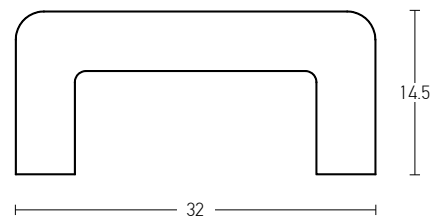

Bulb 1xG9
Power MAX 25W
Input 220-240V , 50/60Hz
Dimensions L: 14.5cm W: 32cm H: 5.5cm
Material Gypsum
Color Pure White / **Code 180026**

Bulb 1xG9
Power MAX 25W
Input 220-240V , 50/60Hz
Dimensions L: 10cm W: 20cm H: 6cm
Material Gypsum
Color Pure White / **Code 180027**