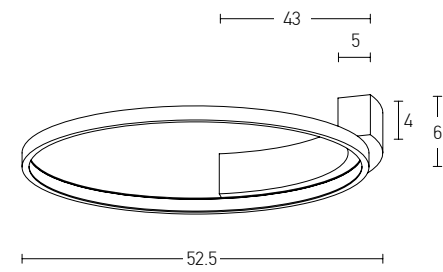

Power 31W
Input 220-240V, 50/60Hz
Color Temperature 3000K
Lumen 2480Lm
Cri 80
Dimensions Ø: 52.5cm H: 6cm
Base L: 43cm W: 5cm H: 4cm
Non Dimmable ☒
Material Metal - Aluminium - Silicon
Color Sandy Black / **Code 2076**
Color Sandy White / **Code 2077**