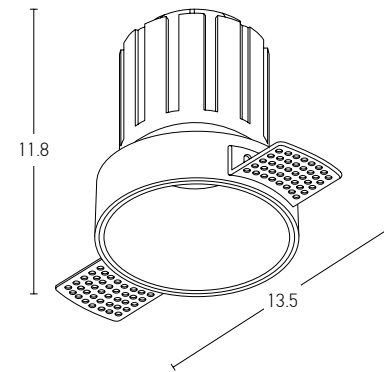

Power 15W
Input 220-240V, 50/60Hz
Color Temperature 3000K
Lumen 1125Lm
Cri 90
Dimensions Ø: 8.2cm W: 13.5cm H: 11.8cm
Cutting Hole Ø: 8.2cm
Beam Angle 36°
Non Dimmable ☒
Material Aluminium
Depth Required Υ : 12cm
Driver Included (350mA)
Color Sandy White / **Code S097**