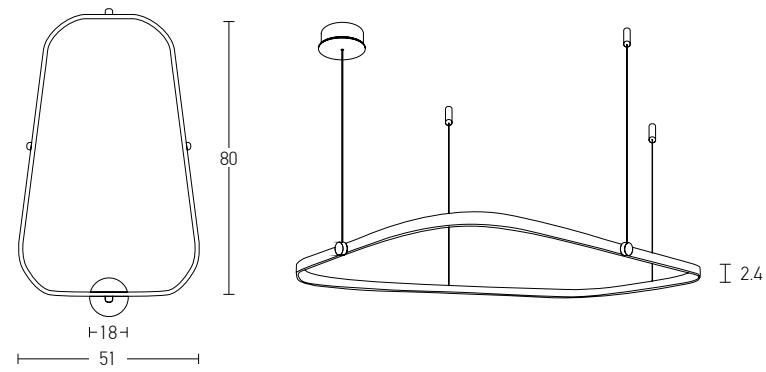

Indoor Led Lighting

Power 42W
Input 220-240V, 50/60Hz
Color Temperature 3000K
Lumen 3360Lm
Cri 80
Dimensions L: 80cm W: 51cm H: 2.4cm
Base Ø: 18cm H: 6cm
Non Dimmable ☒
Material Metal - Aluminium - Silicon
Special Feature 110cm Cable Adjustable Profile 1.5x2.4cm
Color Black Matt / **Code 17003**