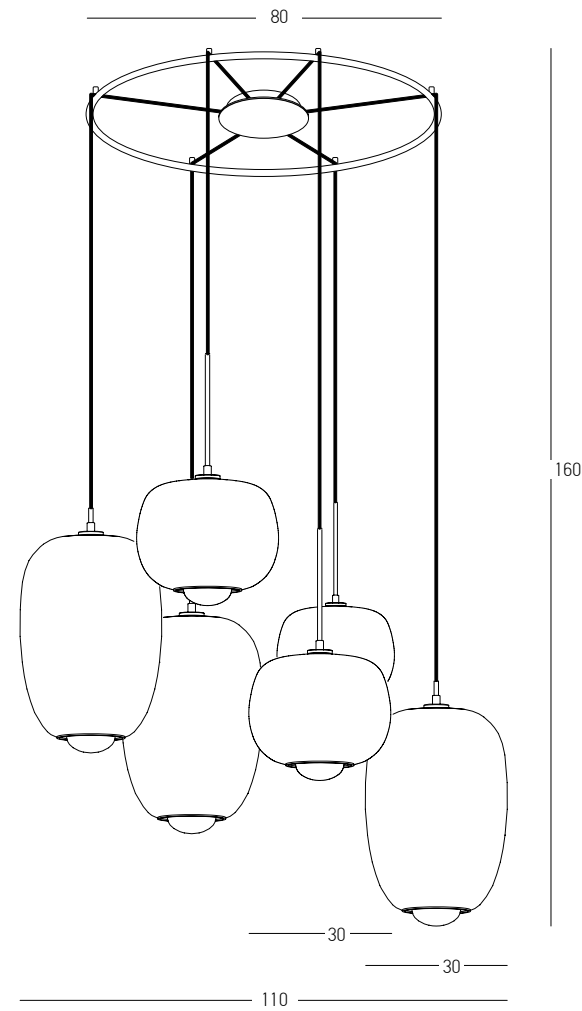

Adjustable Ellipse Base

Bulb	6xG9 Led
Power	MAX 7W
Input	220-240V, 50/60Hz
Dimensions	Ø: 110cm H: 160cm
Bases	Ø: 20cm H: 3cm
	Ø: 80cm H: 3cm
Glass	Ø: 30cm H: 24cm
	Ø: 30cm H: 43cm
Opal Glass	Ø: 10.5cm H: 13.5cm
Material	Metal - Smoked Glass Outside Opal Glass Inside
Special Feature	150cm Cable Adjustable
Color	Sandy Black - Smoked Glass - Gold Matt / Code 22147