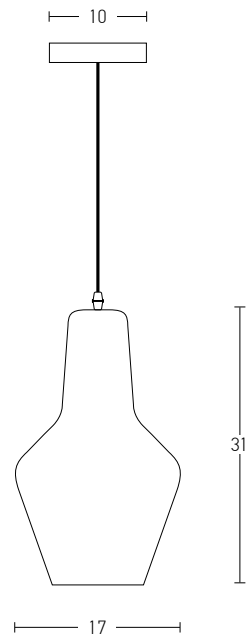

Bulb 1xE27
Power MAX 40W
Input 220-240V, 50/60Hz
Dimensions Ø: 25cm H: 30cm
Base Ø: 10cm H: 2cm
Material Metal - Glass
Special Feature 150cm Cable Adjustable
Color Chrome Glass / **Code 17053**

Bulb 1xE27
Power MAX 40W
Input 220-240V, 50/60Hz
Dimensions Ø: 17cm H: 31cm
Base Ø: 10cm H: 2cm
Material Metal - Glass
Special Feature 150cm Cable Adjustable
Color Chrome Glass / **Code 17055**