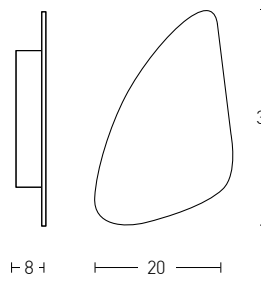

Model Finishing

White Marble
Sandy Black

White Marble
Sandy White

White Marble
Corten

Bulb 2xG9 Led
Power MAX 7W
Input 220-240V, 50/60Hz
Dimensions L: 6cm W: 23cm H: 30cm
Material Metal - Marble
Color White Marble / **Code 18153-S** 