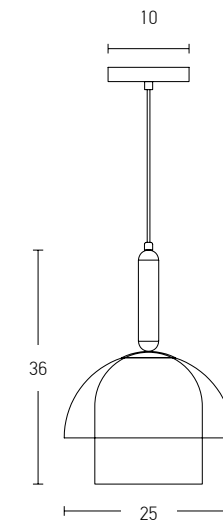

Bulb 1xE27
Power MAX 40W
Input 220-240V, 50/60Hz
Dimensions Ø: 25cm H: 36cm
Base Ø: 10cm H: 2cm
Material Metal - Glass
Special Feature 200cm Cable Adjustable
Color Black Matt - Smoked Grey / **Code 20126**