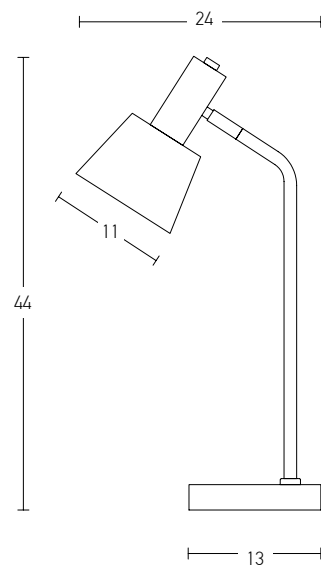

Bulb 1xE14
Power MAX 25W
Input 220-240V, 50/60Hz
Dimensions L: 18cm W: 11cm H: 18cm
Base Ø: 12cm H: 2cm
Material Metal - Aluminium
Color White Matt - Gold Matt / **Code 20218**
Color Grey Matt - Gold Matt / **Code 20219**

Bulb 1xE14
Power MAX 25W
Input 220-240V, 50/60Hz
Dimensions L: 24cm H: 44cm
Base Ø: 13cm H: 2.5cm
Material Metal - Aluminium
Special Feature 150cm Cable Available
Color White Matt - Gold Matt / **Code 20221**
Color Grey Matt - Gold Matt / **Code 20220**