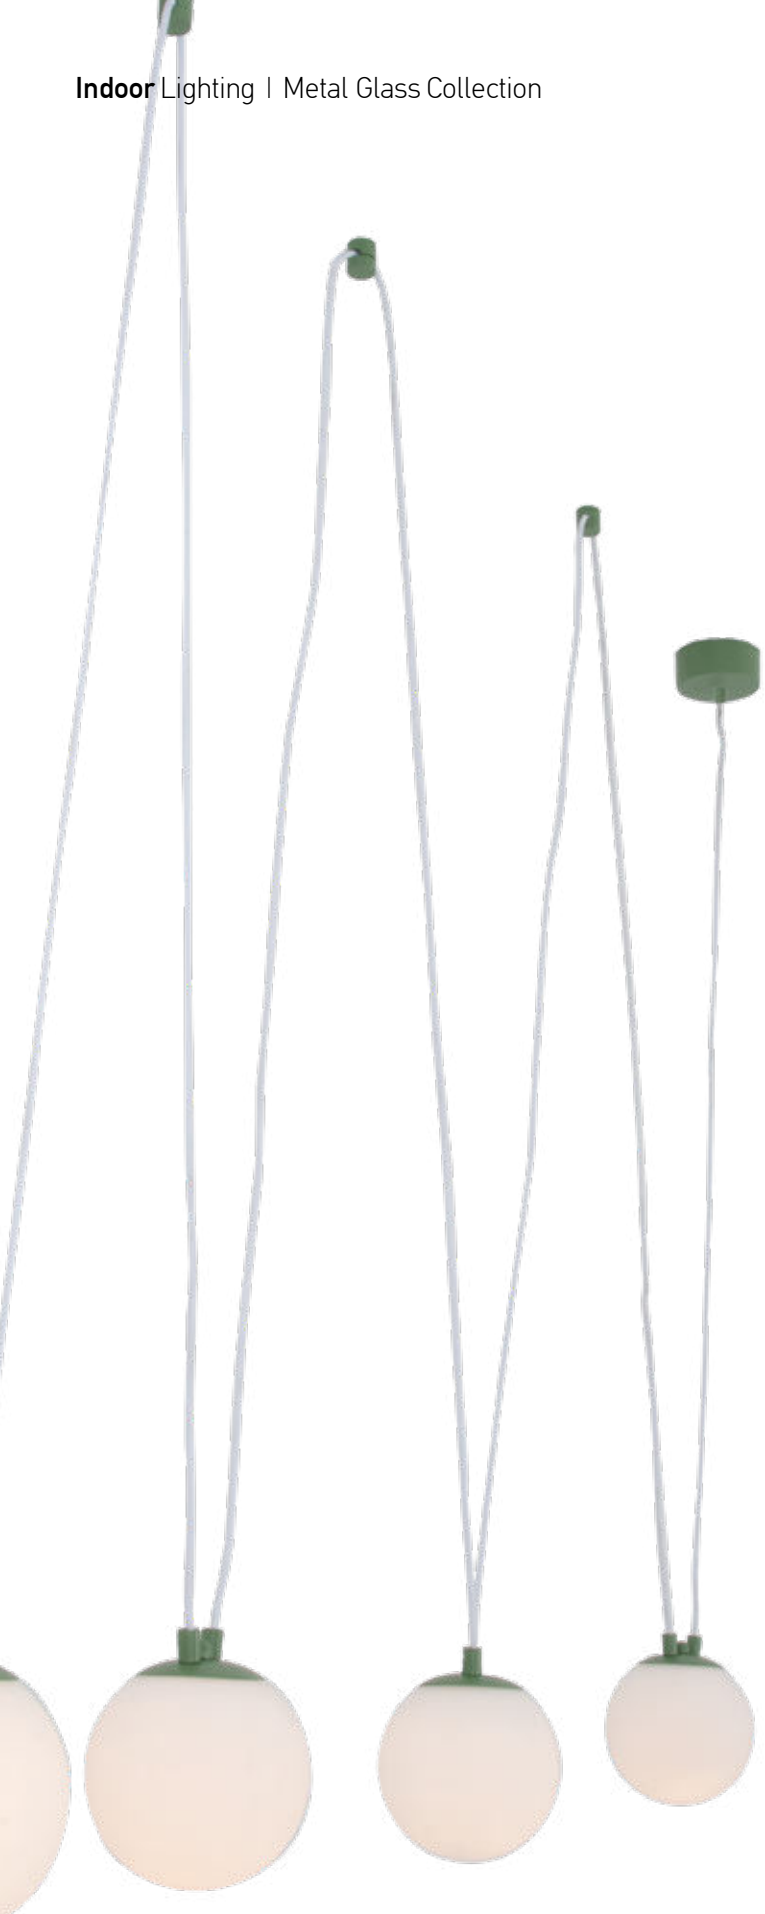

Bulb 4xG9 Led
Power MAX 9W
Input 220-240V, 50/60Hz
Base 2x Ø: 10cm H: 3.5cm
Material Metal - Opal Glass
Special Feature 800cm Cable
Glass Ø: 12cm
3 Hanging Accessories Included

Color Sandy Olive Green / **Code 22202**
Color Sandy Black / **Code 22202-B**
Color Sandy White / **Code 22202-W**