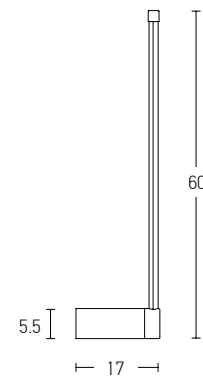

Indoor Led Lighting

Power 12W
Input 220-240V, 50/60Hz
Color Temperature 3000K
Lumen 960Lm
Cri 80
Dimensions Ø: 1.6cm L: 17cm H: 60cm
Non Dimmable ☒
Material Aluminium - Acrylic
Special Feature Movable Profile
Color Black Matt / **Code 20114**
Color Gold Matt / **Code 20115**