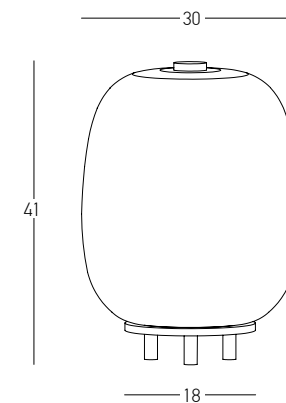

Bulb 1xG9 Led
Power MAX 7W
Input 220-240V, 50/60Hz
Dimensions Ø: 30cm H: 41cm
Glass Ø: 30cm H: 35cm
Opal Glass Ø: 10.5cm H: 13.5cm
Material Metal - Smoked Glass Outside
Opal Glass Inside
Special Feature 150cm Cable Available
Color Smoked Glass - Gold Matt / **Code 22066**