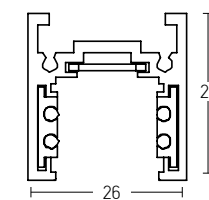

Track Code	Size	Color
2085B-1	1m	Sandy Black
2085W-1	1m	Sandy White
2085B-2	2m	Sandy Black
2085W-2	2m	Sandy White
2085B-3	3m	Sandy Black
2085W-3	3m	Sandy White

Corner Code	Plane	Color
2085B-C1	Vertical	Sandy Black
2085W-C1	Vertical	Sandy White
2085B-C2	Horizontal	Sandy Black
2085W-C2	Horizontal	Sandy White

Notice : For corners type C1 required also to order 20105 and for type C2 20104