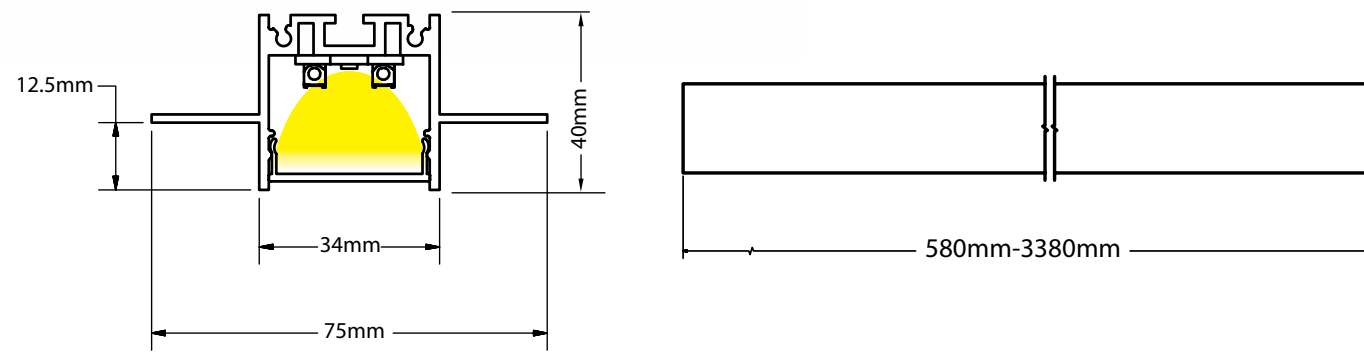

Fill in your code using the following items from the table.

Trimless Profile					
Code	Length	Driver	Kelvin	Set	Body Color
33	58 = 58cm	O = ON/OFF	3 = 3000K	E = HE	W = Sandy White
33	86 = 86cm	D = Dali	4 = 4000K	O = HO	B = Sandy Black
33	114 = 114cm				
33	142 = 142cm				
33	170 = 170cm				
33	198 = 198cm				
33	226 = 226cm				
33	254 = 254cm				
33	282 = 282cm				
33	310 = 310cm				
33	338 = 338cm				

Guide to Create your Code by Choosing : 33 - Length - Driver - Kelvin - Set - Body Color