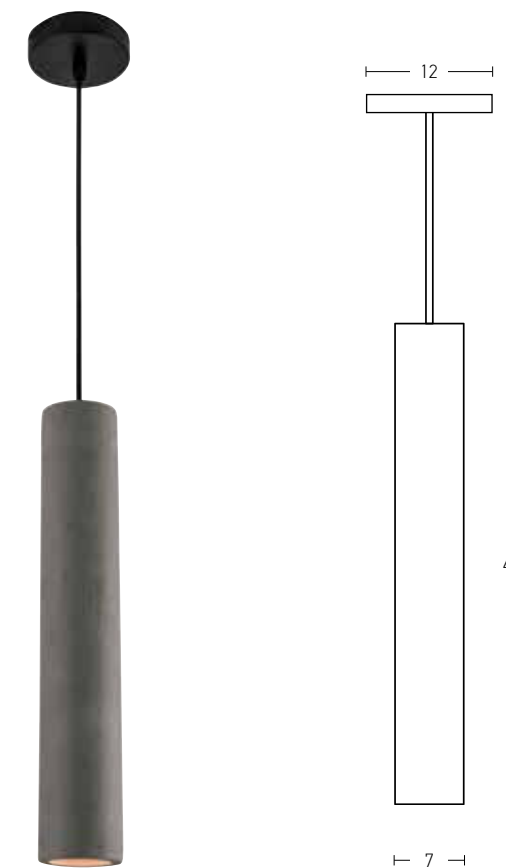

Bulb 1xGU10
Power MAX 35W
Input 220-240V, 50/60Hz
Dimensions Ø: 7cm H: 40cm
Base Ø: 12cm H: 2.5cm
Material Concrete
Special Feature 120cm Cable Adjustable
Color Concrete - Black Matt Base / **Code 180024**