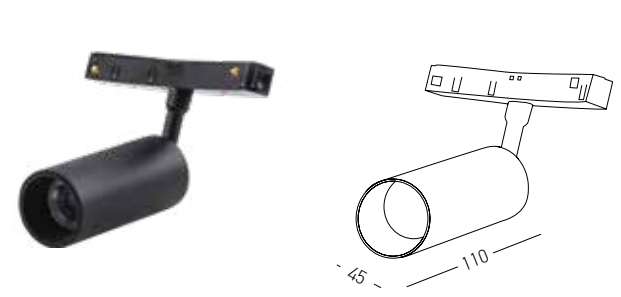

Power 8W
Input 48V
Color Temperature 3000K
Lumen 780Lm
Cri 80
Dimensions Curved: 900mm Ø: 45mm L: 110mm
Beam Angle 36°
DALI Dimmable ☐
Material Aluminium - Acrylic
Color Sandy Black / **Code 22101**

Power 2W
Input 48V
Color Temperature 3000K
Lumen 170Lm
Cri 80
Dimensions Curved: 900mm L: 30mm W: 23mm H: 45mm
Beam Angle 25°
Non Dimmable ☒
Material Acrylic
Color Sandy Black / **Code 22107**