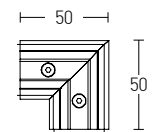

Track Code	Size	Color
2085B-1	1m	Sandy Black
2085W-1	1m	Sandy White
2085B-2	2m	Sandy Black
2085W-2	2m	Sandy White
2085B-3	3m	Sandy Black
2085W-3	3m	Sandy White

Corner Code	Plane	Color
2085B-C1	Vertical	Sandy Black
2085W-C1	Vertical	Sandy White
2085B-C2	Horizontal	Sandy Black
2085W-C2	Horizontal	Sandy White

Notice : For corners type C1 required also to order 20105 and for type C2 20104