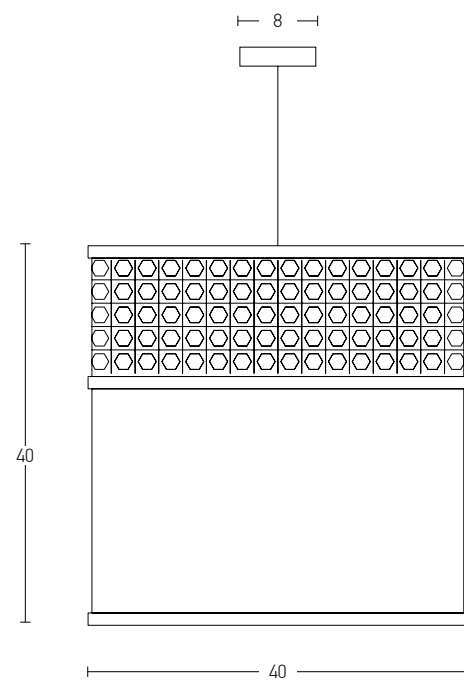

Bulb 1xE27
Power MAX 25W
Input 220-240V, 50/60Hz
Dimensions Ø: 40cm H: 40cm
Base Ø: 8cm H: 2cm
Material Metal - Bush - Burlap
Special Feature 150cm Cable Adjustable
Color Natural / **Code 20354**