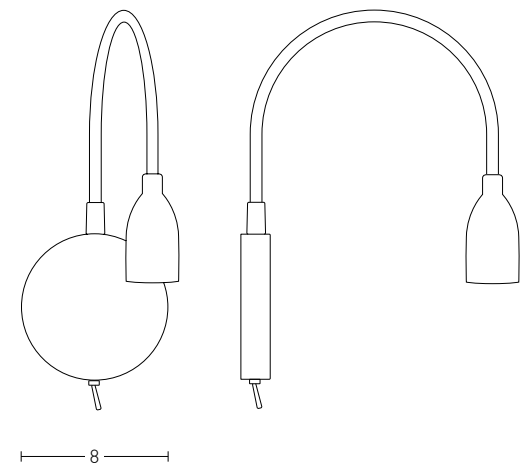

Power 3W
Input 220-240V, 50/60Hz
Color Temperature 3000K
Lumen 240Lm
Cri 80
Base Ø: 8cm L: 3cm
Non Dimmable ☒
Switch On/Off
Material Metal - Aluminium
Special Feature Flex 20cm
Color Chrome / **Code H30**