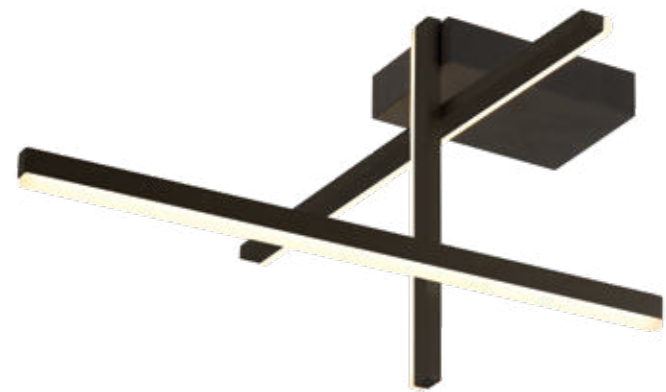

Model Finishing

Sandy Black