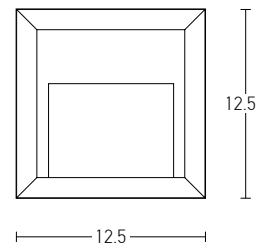

Power 1.5W
Input 220-240V, 50/60Hz
Color Temperature 3000K
Lumen 120Lm
Cri 80
IP 65
Dimensions L: 2.5cm W: 12.5cm H: 12.5cm
Material ABS
Color Graphite / **Code E230**