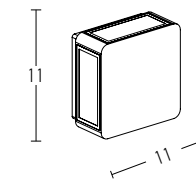

Power 4.2W
Input 220-240V, 50/60Hz
Color Temperature 3000K
Lumen 336Lm
Cri 80
IP 65
Dimensions L: 6cm W: 11cm H: 11cm
Material Aluminium - Tempered Glass
Color Graphite / **Code E197**