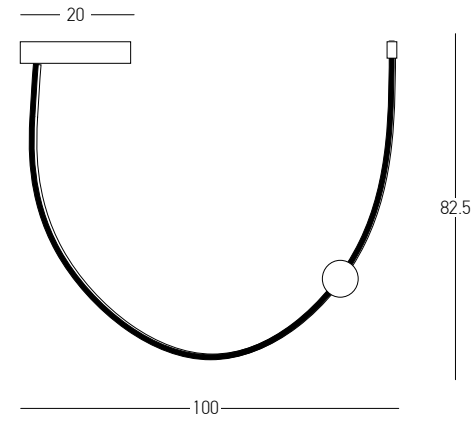

A great variety of units to choose from to compose the suitable luminaire for every space.

48V Soft Track Linear System

Explore more on page: 600

Zambelis
LIGHTS

Indoor Led Lighting

Power 18W
 Input 220-240V, 50/60Hz
 Color Temperature 3000K
 Lumen 1410Lm
 Cri 80
 Dimensions L: 100cm W: 10cm H: 82.5cm
 Base L: 20cm W: 6cm H: 3.5cm
 Dimmable Triac
 Material Aluminum - Silicon - Opal Glass
 Special Feature Opal Glass Ø: 10cm
 Color Black Matt / **Code 22249**
 Color Gold Matt / **Code 22250**