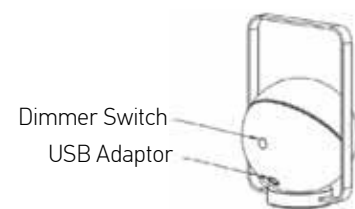

Power 1.5W
Input 220-240V, 50/60Hz
Color Temperature 2700K
Lumen 99Lm
Cri 80
IP 54
Dimensions W: 19.4cm H: 27.9cm
Base Ø: 10cm
3 Steps Dimming 25%, 50%, 100%
Duration 20h, 10h, 5h
Material Aluminum - PC Difusser
Special Feature Portable Table Lamp
USB Cable & Adaptor Included

Color Black / **Code E233**
White / **Code E234**

Power 2W
Input 220-240V, 50/60Hz
Color Temperature 2700K
Lumen 99Lm
Cri 80
IP 54
Dimensions W: 33.8cm H: 111cm
Base Ø: 24cm
3 Steps Dimming 25%, 50%, 100%
Duration 20h, 10h, 5h
Material Aluminum - PC Difusser
Special Feature Ball Ø: 18cm
Portable Floor Lamp
USB Cable & Adaptor Included

Color Black / **Code E232**