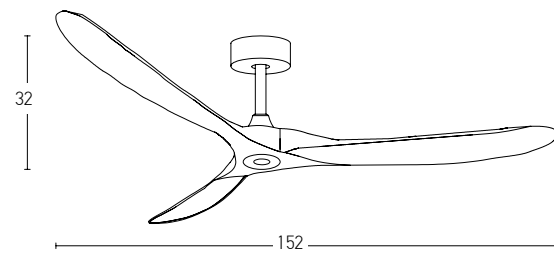

Led Light Source Without Light
Input 220-240V, 50/60Hz
dB 20
Dimensions 60" Ø: 152cm H: 32-44.5cm
Air Flow 211.7m³ min
Night Mode Time Setting 2h / 4h / 8h
Material Metal - Wood
Special Feature 2 Down Rods 12.5-25cm
Summer & Winter Function
Possibility of Installation on a Sloping Roof - 20°
Motor Feature DC Motor 55W
5 Speeds
Color Black Matt - Solid Wood Blades / Code 20259