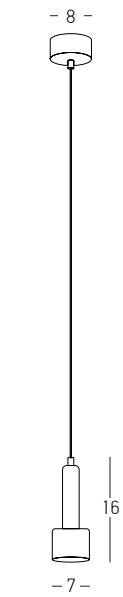

Power 7W
Input 220-240V, 50/60Hz
Color Temperature 3000K
Lumen 840Lm
Cri 80
Dimensions Ø: 7cm H: 16cm
Base Ø: 8cm L: 3.5cm
Non Dimmable ☒
Material Metal - Aluminum
Special Feature 200cm Fabric Cable Adjustable
Color Sandy Black - Painted Gold / **Code 22181** 𠄎
Color Sandy Black / **Code 22177** 𠄎