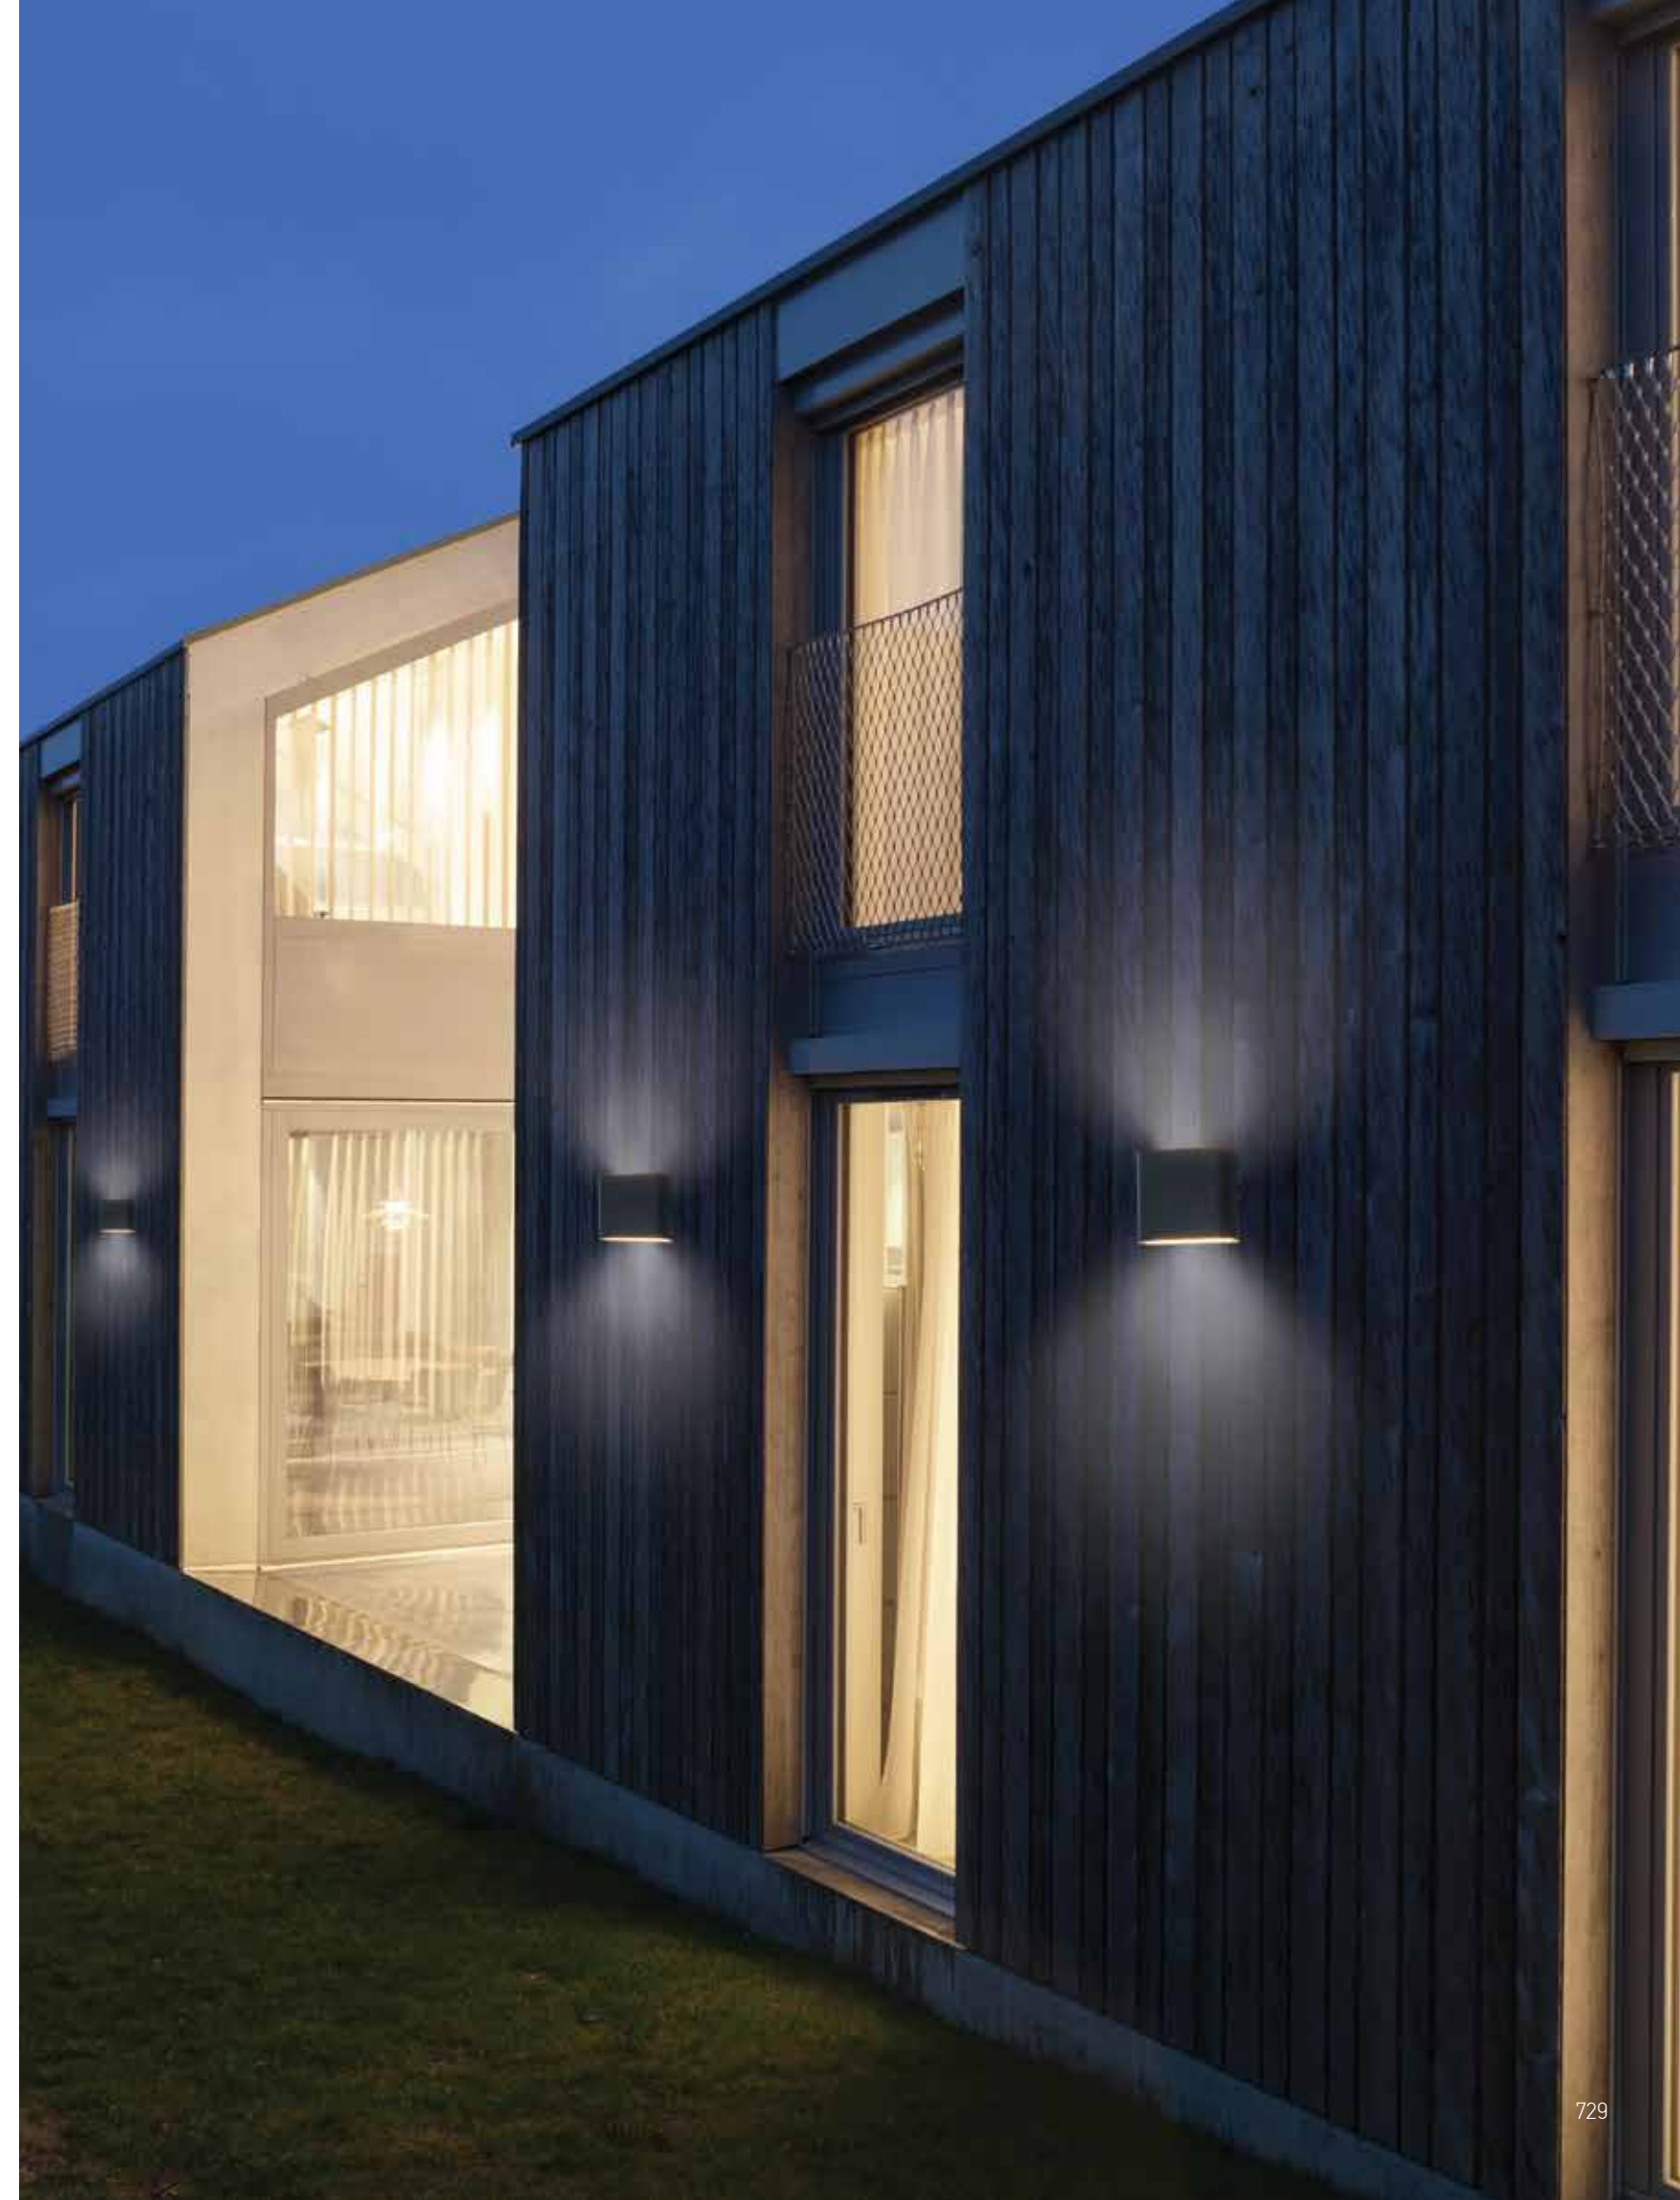

Power 2 x 3W
Input 220-240V, 50/60Hz
Color Temperature 3000K
Lumen 480Lm
Cri 80
IP 65
Dimensions L: 3.1cm W: 11cm H: 9cm
Material Aluminium - Tempered Glass
Special Feature Up - Down Light
Color Graphite / **Code E238**

Power 2 x 6W
Input 220-240V, 50/60Hz
Color Temperature 3000K
Lumen 960Lm
Cri 80
IP 65
Dimensions L: 3.1cm W: 17.5cm H: 9cm
Material Aluminium - Tempered Glass
Special Feature Up - Down Light
Color Graphite / **Code E239**

Power 2 x 10W
Input 220-240V, 50/60Hz
Color Temperature 3000K
Lumen 1600Lm
Cri 80
IP 65
Dimensions L: 3.1cm W: 30cm H: 9cm
Material Aluminium - Tempered Glass
Special Feature Up - Down Light
Color Graphite / **Code E240**