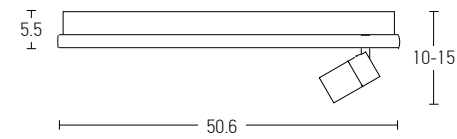

Power	61W + 2x5W
Input	220-240V, 50/60Hz
Color Temperature	3000K
Lumen	6700Lm
Cri	80
Dimensions	Ø: 50.6cm H: 10-15cm
Spots Dimension	Ø: 4.5cm L: 8cm
Dimmable Triac	○
Material	Metal - Aluminium - Silicon
Special Feature	Movable Spots
Color	White Matt - Black Matt / Code 22014
Color	White Matt / Code 22015