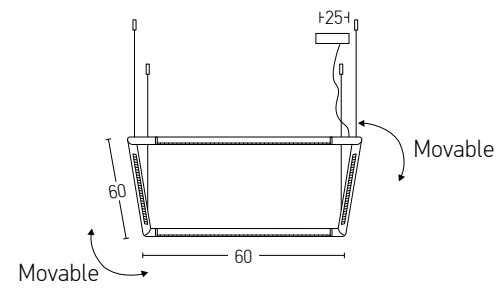

Power 32W
Input 220-240V, 50/60Hz
Color Temperature 3000K
Lumen 2880Lm
Cri 90
Dimensions L: 60cm W: 60cm
Base L: 25cm W: 5cm H: 8cm
Non Dimmable ☒
Material Metal - Aluminium - Diffuser
Special Feature Movable Tube Ø: 2.4cm
Color Sandy Black / **Code 20331**
Color Sandy White / **Code 20330**

Power 53W
Input 220-240V, 50/60Hz
Color Temperature 3000K
Lumen 4770Lm
Cri 90
Dimensions L: 100cm W: 100cm
Base L: 25cm W: 5cm H: 8cm
Non Dimmable ☒
Material Metal - Aluminium - Diffuser
Special Feature Movable Tube Ø: 2.4cm
Color Sandy Black / **Code 20333**
Color Sandy White / **Code 20332**

Power 80W
Input 220-240V, 50/60Hz
Color Temperature 3000K
Lumen 7200Lm
Cri 90
Dimensions L: 150cm W: 150cm
Base L: 35cm W: 5cm H: 8cm
Non Dimmable ☒
Material Metal - Aluminium - Diffuser
Special Feature Movable Tube Ø: 2.4cm
Color Sandy Black / **Code 20335**
Color Sandy White / **Code 20334**

Design your Own Lighting

Create the ultimate style by combining the different colors and models available.
Available colors: Black / White

Shopping Guide

- **A** Code 20334 - 20335
- **B** Code 20333 - 20332
- **C** Code 20331 - 20330

A

B

C

Our Suggestion

Become an artist and make your combination
Use your imagination to create your masterpiece with our limitless options.