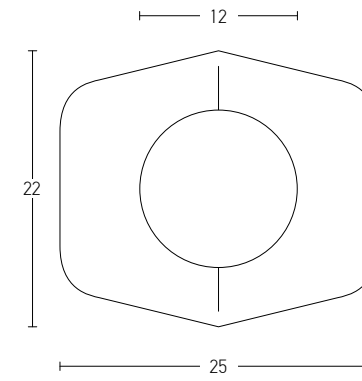

Bulb 1xG9 Led
Power MAX 7W
Input 220-240V, 50/60Hz
Dimensions L: 16cm W: 25cm H: 22cm
Material Metal - Opal Glass
Special Feature Opal Glass Ø: 12cm
Color Black Matt / **Code 20348-L**