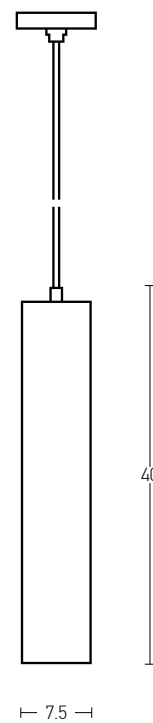

Bulb 1xGU10 Led
Power MAX 10W
Input 220-240V, 50/60Hz
Dimensions Ø: 7.5cm H: 40cm
Material Aluminium
Special Feature 200cm Trasparent Cable Adjustable
GU10 Lampholder Included
Color Brushed Brass / **Code Z63105MA-BB**
Color Black Matt / **Code Z63105MA-B**
Color White Matt / **Code Z63105MA-W**
*Ring Black / **Code Z050112-B**
*Reflector must be ordered seperately