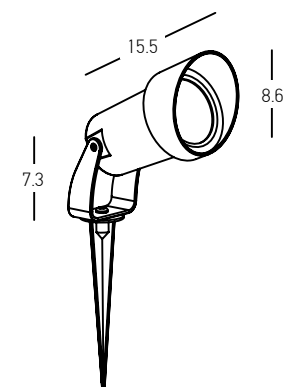

Bulb 1xGU10 Led
Power MAX 7W
Input 220-240V, 50/60Hz
IP 54
Dimensions Ø: 6cm L: 11cm H: 6.2cm
Material ABS - PC Diffuser
Special Feature Without Spike
Color Black / **Code E311**

Bulb 1xGU10 Led
Power MAX 7W
Input 220-240V, 50/60Hz
IP 54
Dimensions Ø: 6cm L: 11cm H: 6.2cm
Material ABS - PC Diffuser
Special Feature Spike Included
Color Black / **Code E312**

Bulb 1xGU10 Led
Power MAX 7W
Input 220-240V, 50/60Hz
IP 54
Dimensions Ø: 8.6cm L: 15.5cm H: 7.3cm
Material ABS - Tempered Glass
Special Feature Spike Included
Color Black / **Code E310**