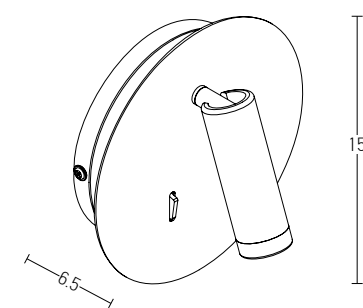

Power	3W + 6W
Input	220-240V, 50/60Hz
Color Temperature	3000K
Lumen	765Lm
Cri	80
Dimensions	Ø: 15cm L: 9-18cm
Non Dimmable	☒
Switch	2 On/Off
Material	Metal - Aluminium - Acrylic
Special Feature	Back Light Stick Ø: 2.8cm H: 10cm
Color	White Matt / Code H56