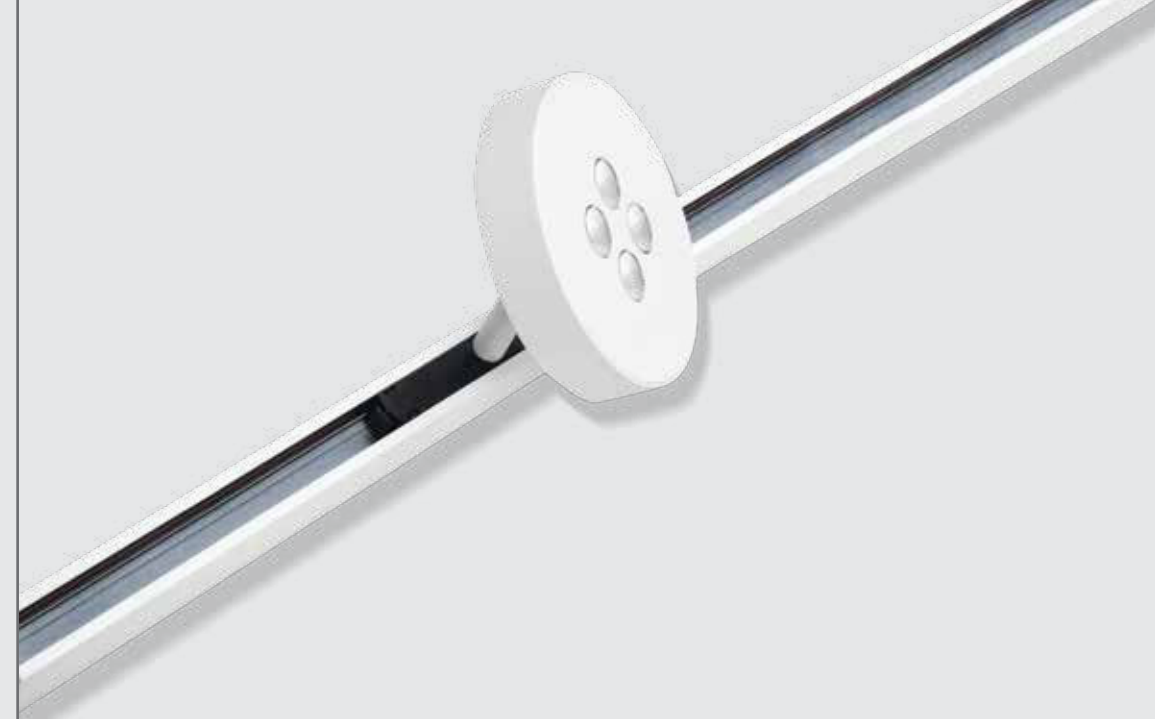

Our Suggestion

4.8
VOLT
**MAGNETIC
SYSTEM**

COLOR VARIETY UPON REQUEST

SMART CONTROLS

SAVING ENERGY

SLIM LUMINAIRES

CUSTOMIZE ARCHITECTURAL LIGHTING

EASY CHANGES