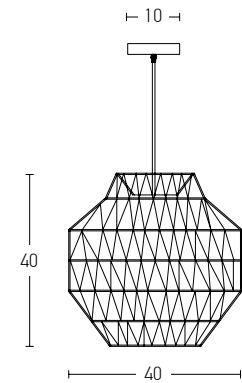

Bulb 1xE27
Power MAX 40W
Input 220-240V, 50/60Hz
Dimensions Ø: 40cm H: 40cm
Base Ø: 10cm H: 2cm
Material Metal - Paper Rope
Special Feature 200cm Cable Adjustable
Color Brown / **Code 20236**