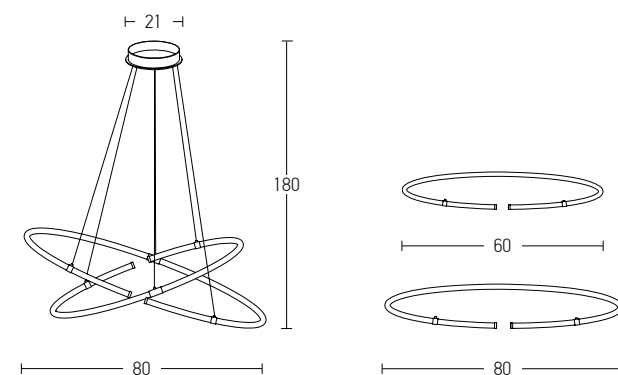

Power 90W
Input 220-240V, 50/60Hz
Color Temperature 3000K
Lumen 5850Lm
Cri 80
Dimensions L: 80cm W: 40cm
Base Ø: 21cm H: 5cm
Non Dimmable ☒
Material Metal - PC Diffuser
Special Feature 160cm Cable Adjustable
Tube Ø: 2cm
Color Opal - Chrome / **Code 1953**