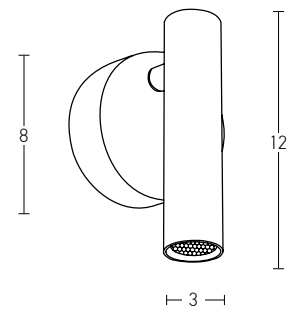

Hotel Lighting | Wall Lamps

Power	3W
Input	220-240V, 50/60Hz
Color Temperature	3000K
Lumen	240Lm
Cri	80
Dimensions	Ø: 8cm L: 7-15cm H: 12cm
Base	Ø: 8cm H: 3cm
Non Dimmable	☒
Switch	On/Off
Material	Metal - Aluminium
Special Feature	Stick Ø: 3cm H: 12cm
Color	Black Matt / Code H48-B
Color	Copper / Code H47