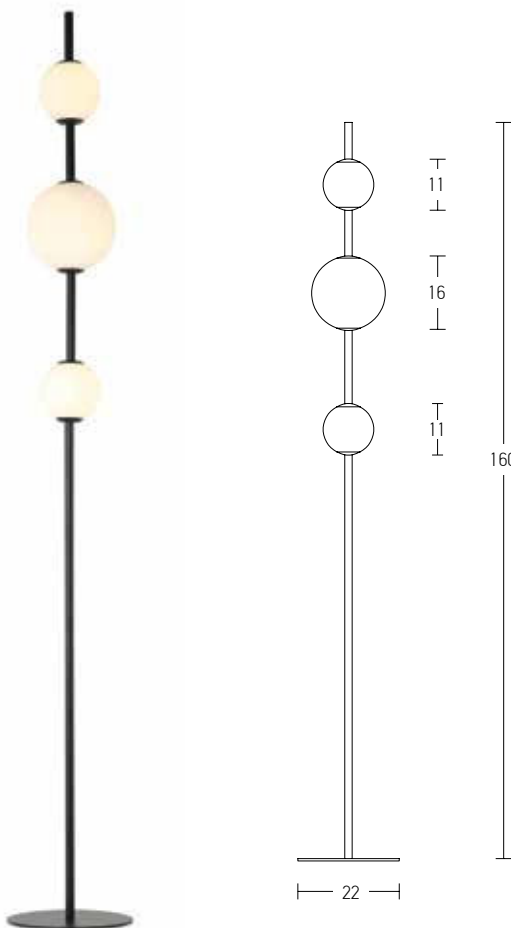

Power 6W
Input 220-240V, 50/60Hz
Color Temperature 3000K
Lumen 480Lm
Cri 80
Dimensions H: 42cm
Base Ø: 14cm H: 0.5cm
Non Dimmable ☒
Material Metal - Opal Glass
Special Feature 100cm Cable Available
Glass Ø: 11 cm
Color Black Matt / **Code 20134**

Power 12W
Input 220-240V, 50/60Hz
Color Temperature 3000K
Lumen 960Lm
Cri 80
Dimensions H: 160cm
Base Ø: 22cm H: 0.5cm
Non Dimmable ☒
Material Metal - Opal Glass
Special Feature 200cm Cable Available
Glass Ø: 16cm | Ø: 11cm
Color Black Matt / **Code 20135**