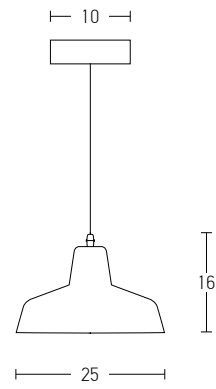

Bulb 1xE27
Power MAX 40W
Input 220-240V, 50/60Hz
Dimensions Ø: 25cm H: 16cm
Base Ø: 10cm H: 2.5cm
Material Concrete
Special Feature 120cm Cable Adjustable
Color Concrete - Chrome Base / **Code 1655**