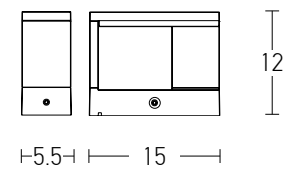

Power 10W
Input 220-240V, 50/60Hz
Color Temperature 3000K
Lumen 700Lm
Cri 80
IP 54
Dimensions L: 12cm W: 15cm H: 5.5cm
Material Aluminum - PC Diffuser

Color Graphite / **Code E207**