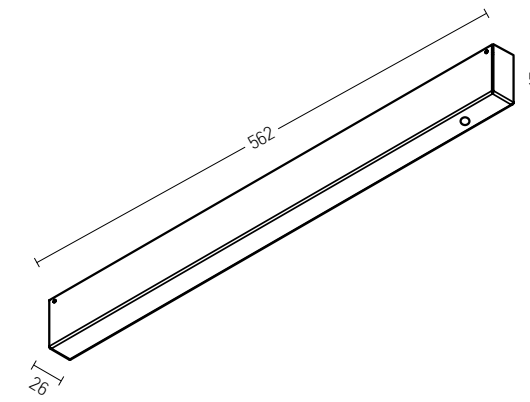

Pendant Base with Driver for Surface Magnetic Track

Power 75W
Input 220-240 , 50-60Hz
Output 48V
Special Feature 200cm Cable Available - 48V Feeder
Color Sandy White
Guarantee 5Years

ON-OFF / **Code 20314-W**
DALI KIT / **Code 20316-W**
PUSH BUTTON KIT / **Code 20318-W**
BLUETOOTH KIT / **Code 20320-W**