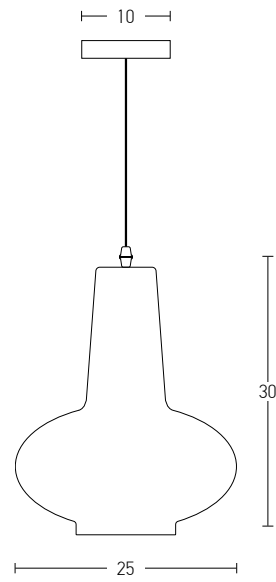

Bulb 1xE27
Power MAX 40W
Input 220-240V, 50/60Hz
Dimensions Ø: 25cm H: 30cm
Base Ø: 10cm H: 2cm
Material Metal - Glass
Special Feature 150cm Cable Adjustable
Color Chrome Glass / **Code 17053**