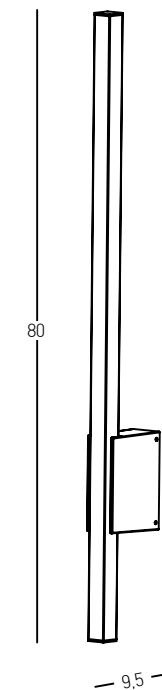

Power	12W
Input	220-240V, 50/60Hz
Color Temperature	3000K
Lumen	1400Lm
Cri	80
IP	65
Dimensions	L: 9.5cm W: 4.5cm H: 80cm
Base	L: 9cm W: 4.5cm H: 12.5cm
Material	Aluminum - PC Diffuser
Color	Graphite / Code E287