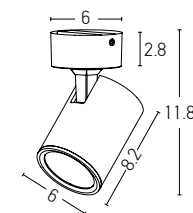

Bulb 1xGU10
Power MAX 35W
Input 220-240V, 50/60Hz
Dimensions Ø: 6cm H: 11.8cm
Base Ø: 6cm H: 2.8cm
Material Metal - Aluminium
Special Feature Cylinder Ø: 6cm L: 8.2cm
Color Black Matt - Brushed Brass / **Code S105**
Color Black Matt / **Code S104**