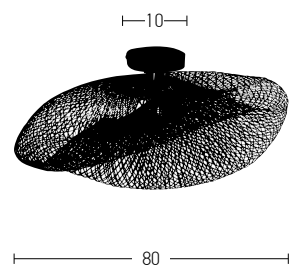

Bulb 1xE27
Power MAX 40W
Input 220-240V, 50/60Hz
Dimensions L: 80cm W: 60cm H: 30cm
Base Ø: 10cm H: 2cm
Material Metal - Bamboo
Special Feature 200cm Cable Adjustable
Color Natural Bamboo / **Code 19103**
Color Black / **Code 19108**

Bulb 1xE27
Power MAX 40W
Input 220-240V, 50/60Hz
Dimensions L: 80cm W: 60cm H: 37cm
Base Ø: 10cm H: 2cm
Material Metal - Bamboo
Color Black / **Code 19109**