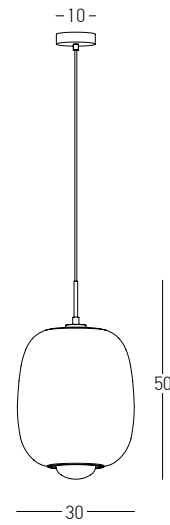

Bulb 1xG9 Led
Power MAX 7W
Input 220-240V, 50/60Hz
Dimensions Ø: 30cm H: 50cm
Base Ø: 10cm H: 2.5cm
Glass Ø: 30cm H: 34cm
Opal Glass Ø: 10.5cm H: 13.5cm
Material Metal - Clear Glass Outside
Opal Glass Inside
Special Feature 150cm Cable Adjustable
Color Clear Glass - Gold Matt / **Code 22057**