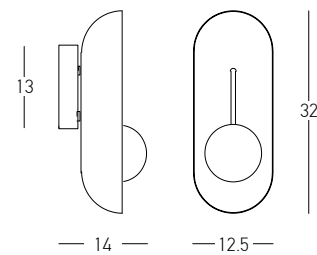

Bulb 1xG9
Power MAX 7W
Input 220-240V, 50/60Hz
Dimensions L: 14cm W: 12.5cm H: 32cm
Base Ø: 13cm H: 3cm
Material Metal - Opal Glass
Special Feature Opal Glass Ø: 8cm
Color Painted Gold - Golden Leaf / **Code 22059**