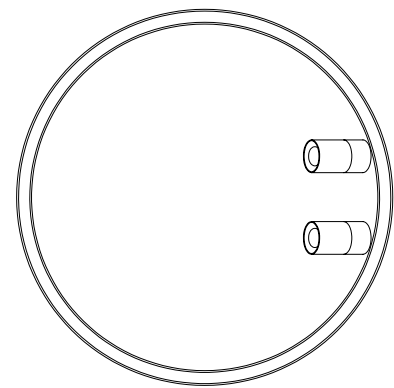

Power	61W + 2x5W
Input	220-240V, 50/60Hz
Color Temperature	3000K
Lumen	6700Lm
Cri	80
Dimensions	Ø: 50.6cm H: 10-15cm
Spots Dimension	Ø: 4.5cm L: 8cm
Dimmable Triac	○
Material	Metal - Aluminium - Silicon
Special Feature	Movable Spots
Color	White Matt - Black Matt / Code 22014
Color	White Matt / Code 22015