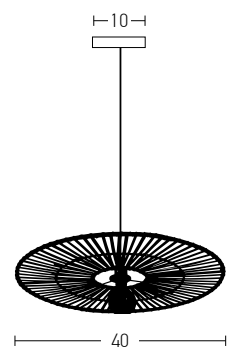

Bulb 1xE27
Power MAX 40W
Input 220-240V, 50/60Hz
Dimensions Ø: 80cm H: 1.5cm
Base Ø: 10cm H: 2cm
Material Metal - Bamboo
Special Feature 150cm Cable Adjustable
Color White - Natural Bamboo / **Code 19106**

Bulb 1xE27
Power MAX 40W
Input 220-240V, 50/60Hz
Dimensions Ø: 60cm H: 1.5cm
Base Ø: 10cm H: 2cm
Material Metal - Bamboo
Special Feature 150cm Cable Adjustable
Color Black - Natural Bamboo / **Code 19104**

Bulb 1xE27
Power MAX 40W
Input 220-240V, 50/60Hz
Dimensions Ø: 40cm H: 1.5cm
Base Ø: 10cm H: 2cm
Material Metal - Bamboo
Special Feature 150cm Cable Adjustable
Color White - Natural Bamboo / **Code 19107**
Color Black - Natural Bamboo / **Code 19105**