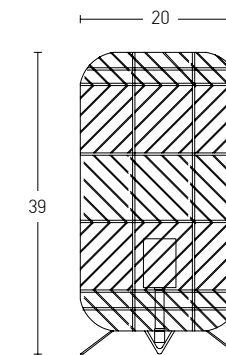

Bulb 1xE14
Power MAX 25W
Input 220-240V, 50/60Hz
Dimensions Ø: 20cm H: 39cm
Material Metal - Rattan
Special Feature 120cm Cable Available
Color Natural / **Code 20231**