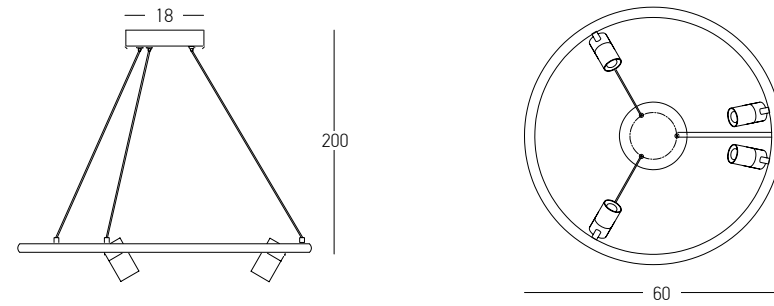

Power 27W + 4x5W
Input 220-240V, 50/60Hz
Color Temperature 3000K
Lumen 5000Lm
Cri 80
Dimensions Ø: 60cm H: 200cm
Base Ø: 18cm H: 3.5cm
Spots Dimensions Ø: 4.5cm H: 8cm
Dimmable Triac ☐
Material Metal - Aluminum - Silicon
Special Feature 200cm Cable Adjustable
Movable Spots
Profile 2x2cm
Color Black Matt / **Code 22012**