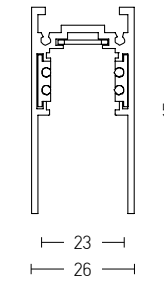

Track Code	Size	Color	Corner Code	Plane	Color
2082B-1	1m	Sandy Black	2082B-C1	Vertical	Sandy Black
2082W-1	1m	Sandy White	2082W-C1	Vertical	Sandy White
2082B-2	2m	Sandy Black	2082B-C2	Horizontal	Sandy Black
2082W-2	2m	Sandy White	2082W-C2	Horizontal	Sandy White
2082B-3	3m	Sandy Black			
2082W-3	3m	Sandy White			

Notice : For corners type C1 required also to order 20105 and for type C2 20104