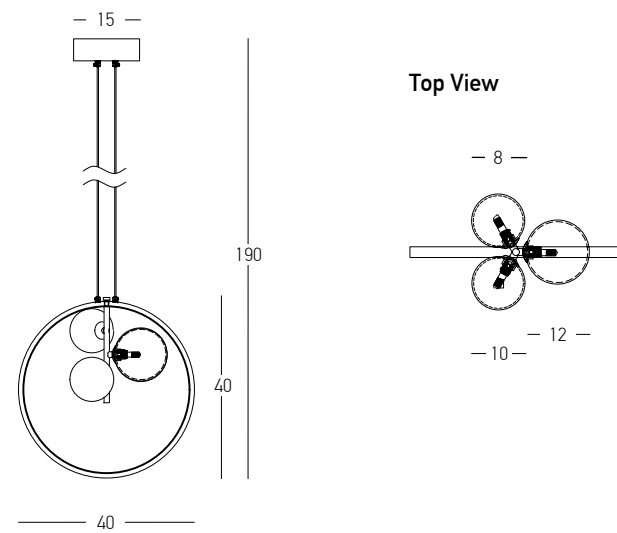

LED	20W
Bulb	3xG9 LED
Power	MAX 7W
Input	220-240V, 50/60Hz
Color Temperature	3000K
Lumen	2600Lm
Cri	80
Dimensions	Ø: 40cm W: 22cm H: 40cm
Base	Ø: 15cm H: 3.5cm
Dimmable Triac	○
Material	Metal - Aluminum - Glass - Silicon
Clear Glass	Ø: 12cm l Ø: 10cm l Ø: 8cm
Special Feature	150cm Cable Adjustable Profile 2x1cm
Color	Sandy Black / Code 22064