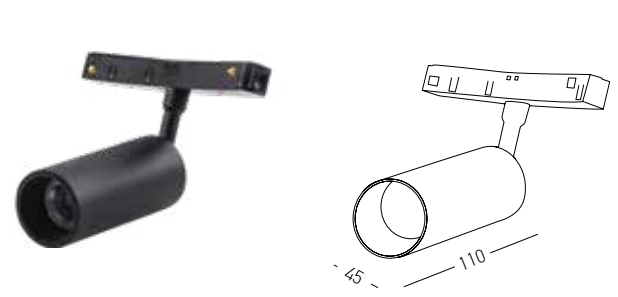

Power 8W
Input 48V
Color Temperature 3000K
Lumen 780Lm
Cri 80
Dimensions Curved: 600mm Ø: 45mm L: 110mm
Beam Angle 36°
DALI Dimmable ☒
Material Aluminium - Acrylic
Color Sandy Black / **Code 22094**