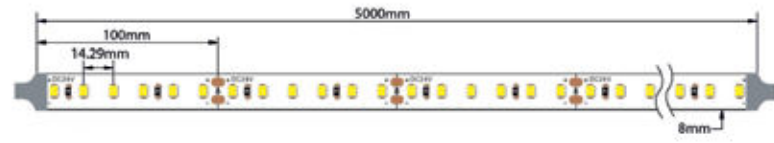

-OSRAM PRODUCT TECHFLEX 15.5W/m 2000Lm/m

Code	IP	Kelvin	CRI	Watt	Lm/m
4062172107242	20	3000	85	15.5W/m	2000
4062172107266	20	4000	85	15.5W/m	2060

Lumen Efficiency 129Lm/W
SDCM 3
Ra 85
LEDs/m 140
Voltage DC24V
Width 8mm
Unit cut 100mm
Life Span 50000H
Waterproof Rate IP20

Dimming Options

1. DALI Dimming : Dali Driver 24V + Switch DALI MCU . Suitable with Drivers to Page : 701
2. BLUETOOTH Dimming : Element Driver 24V+OT BLE (CASAMBI App) . Suitable with Drivers to Page : 700
3. PHASECUT Dimming : Suitable with PhaseCut Drivers to Page : 701
4. 1-10 Dimming : 1-10 Driver 24V . Suitable with 1-10V Drivers to Page : 701
5. PUSH BUTTON Dimming : Dali Driver 24V to Page : 701