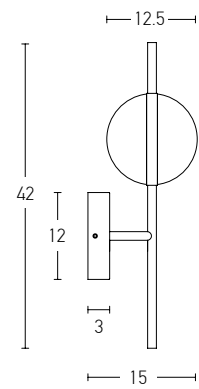

Power 8W
Input 220-240V, 50/60Hz
Color Temperature 3000K
Lumen 640Lm
Cri 80
Dimensions Ø: 12.5cm L: 15cm H: 42cm
Base Ø: 12cm H: 3cm
Non Dimmable ☒
Material Metal - Aluminium - Acrylic
Special Feature Opal Ball Ø: 12.5cm
Color Black Matt - Gold Matt / **Code 2003**