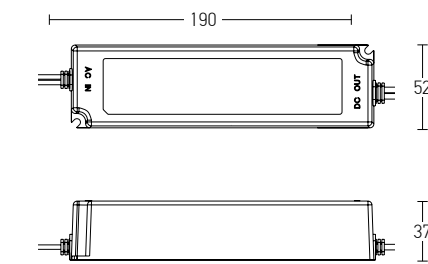

Remote Driver 100W
48V
5Years Guarantee
ON-OFF / **Code 20296**
DALI KIT / **Code 20298**
PUSH BUTTON KIT / **Code 20301**
BLUETOOTH KIT / **Code 20304**