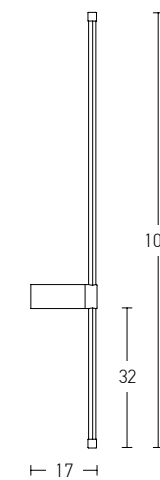

Indoor Led Lighting

Power 12W
Input 220-240V, 50/60Hz
Color Temperature 3000K
Lumen 960Lm
Cri 80
Dimensions Ø: 1.6cm L: 17cm H: 60cm
Non Dimmable ☒
Material Aluminium - Acrylic
Special Feature Movable Profile
Color Black Matt / **Code 20114**
Color Gold Matt / **Code 20115**

Power 20W
Input 220-240V, 50/60Hz
Color Temperature 3000K
Lumen 1600Lm
Cri 80
Dimensions Ø: 1.6cm L: 17cm H: 100cm
Non Dimmable ☒
Material Aluminium - Acrylic
Special Feature Movable Profile
Color Black Matt / **Code 20116**
Color Gold Matt / **Code 20117**