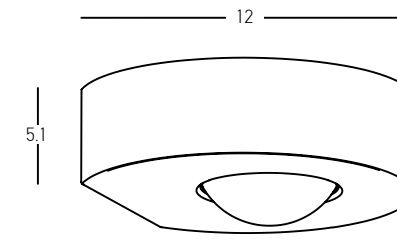

Power 9W
Input 220-240V, 50/60Hz
Color Temperature 3000K
Lumen 800Lm
Cri 80
IP 54
Dimensions L: 12cm W: 13cm H: 5.1cm
Beam Angle 120°
Material Aluminum - PC Diffuser
Color Graphite / **Code E278**