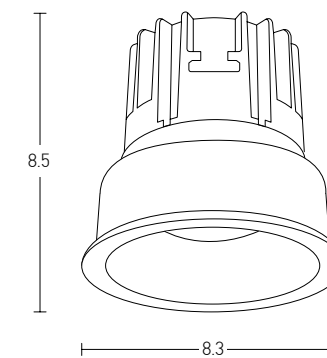

Power 13W
Input 220-240V, 50/60Hz
Color Temperature 3000K
Lumen 910Lm
Cri 90
IP 54
Dimensions $\varnothing$: 8.3cm H: 8.5cm
Cutting Hole $\varnothing$: 7.6cm
Beam Angle 32°
Non Dimmable ☒
Material Aluminium
Depth Required JT : 9cm
Driver Included (300mA)
Color Black Matt / **Code S078**
Color White Matt / **Code S077**