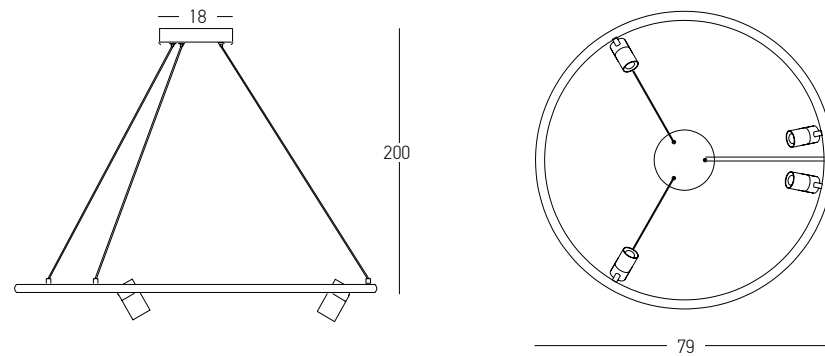

Power 39W + 4x5W
Input 220-240V, 50/60Hz
Color Temperature 3000K
Lumen 6400Lm
Cri 80
Dimensions Ø: 79cm H: 200cm
Base Ø: 18cm H: 3.5cm
Spots Dimensions Ø: 4.5cm H: 8cm
Dimmable Triac ☐
Material Metal - Aluminum - Silicon
Special Feature 200cm Cable Adjustable
Movable Spots
Profile 2x2cm
Color Black Matt / **Code 22013**