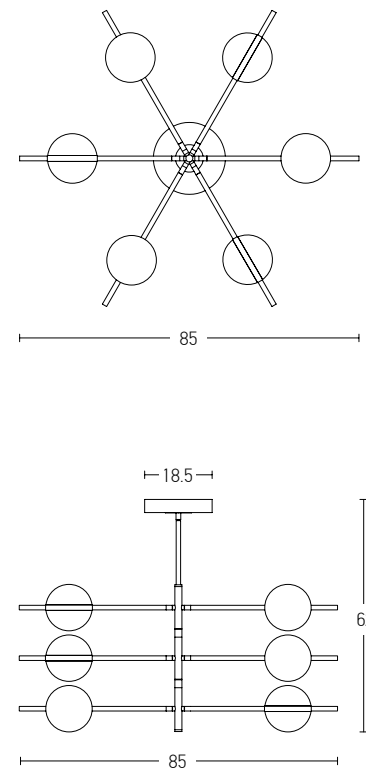

Power	45W
Input	220-240V, 50/60Hz
Color Temperature	3000K
Lumen	3600Lm
Cri	80
Dimensions	Ø: 85cm H: 62cm
Base	Ø: 18.5cm H: 3.5cm
Non Dimmable	⊗
Material	Metal - Aluminium - Acrylic
Special Feature	Movable Opal Balls Ø: 12.5cm
Color	Black Matt - Gold Matt / Code 2002