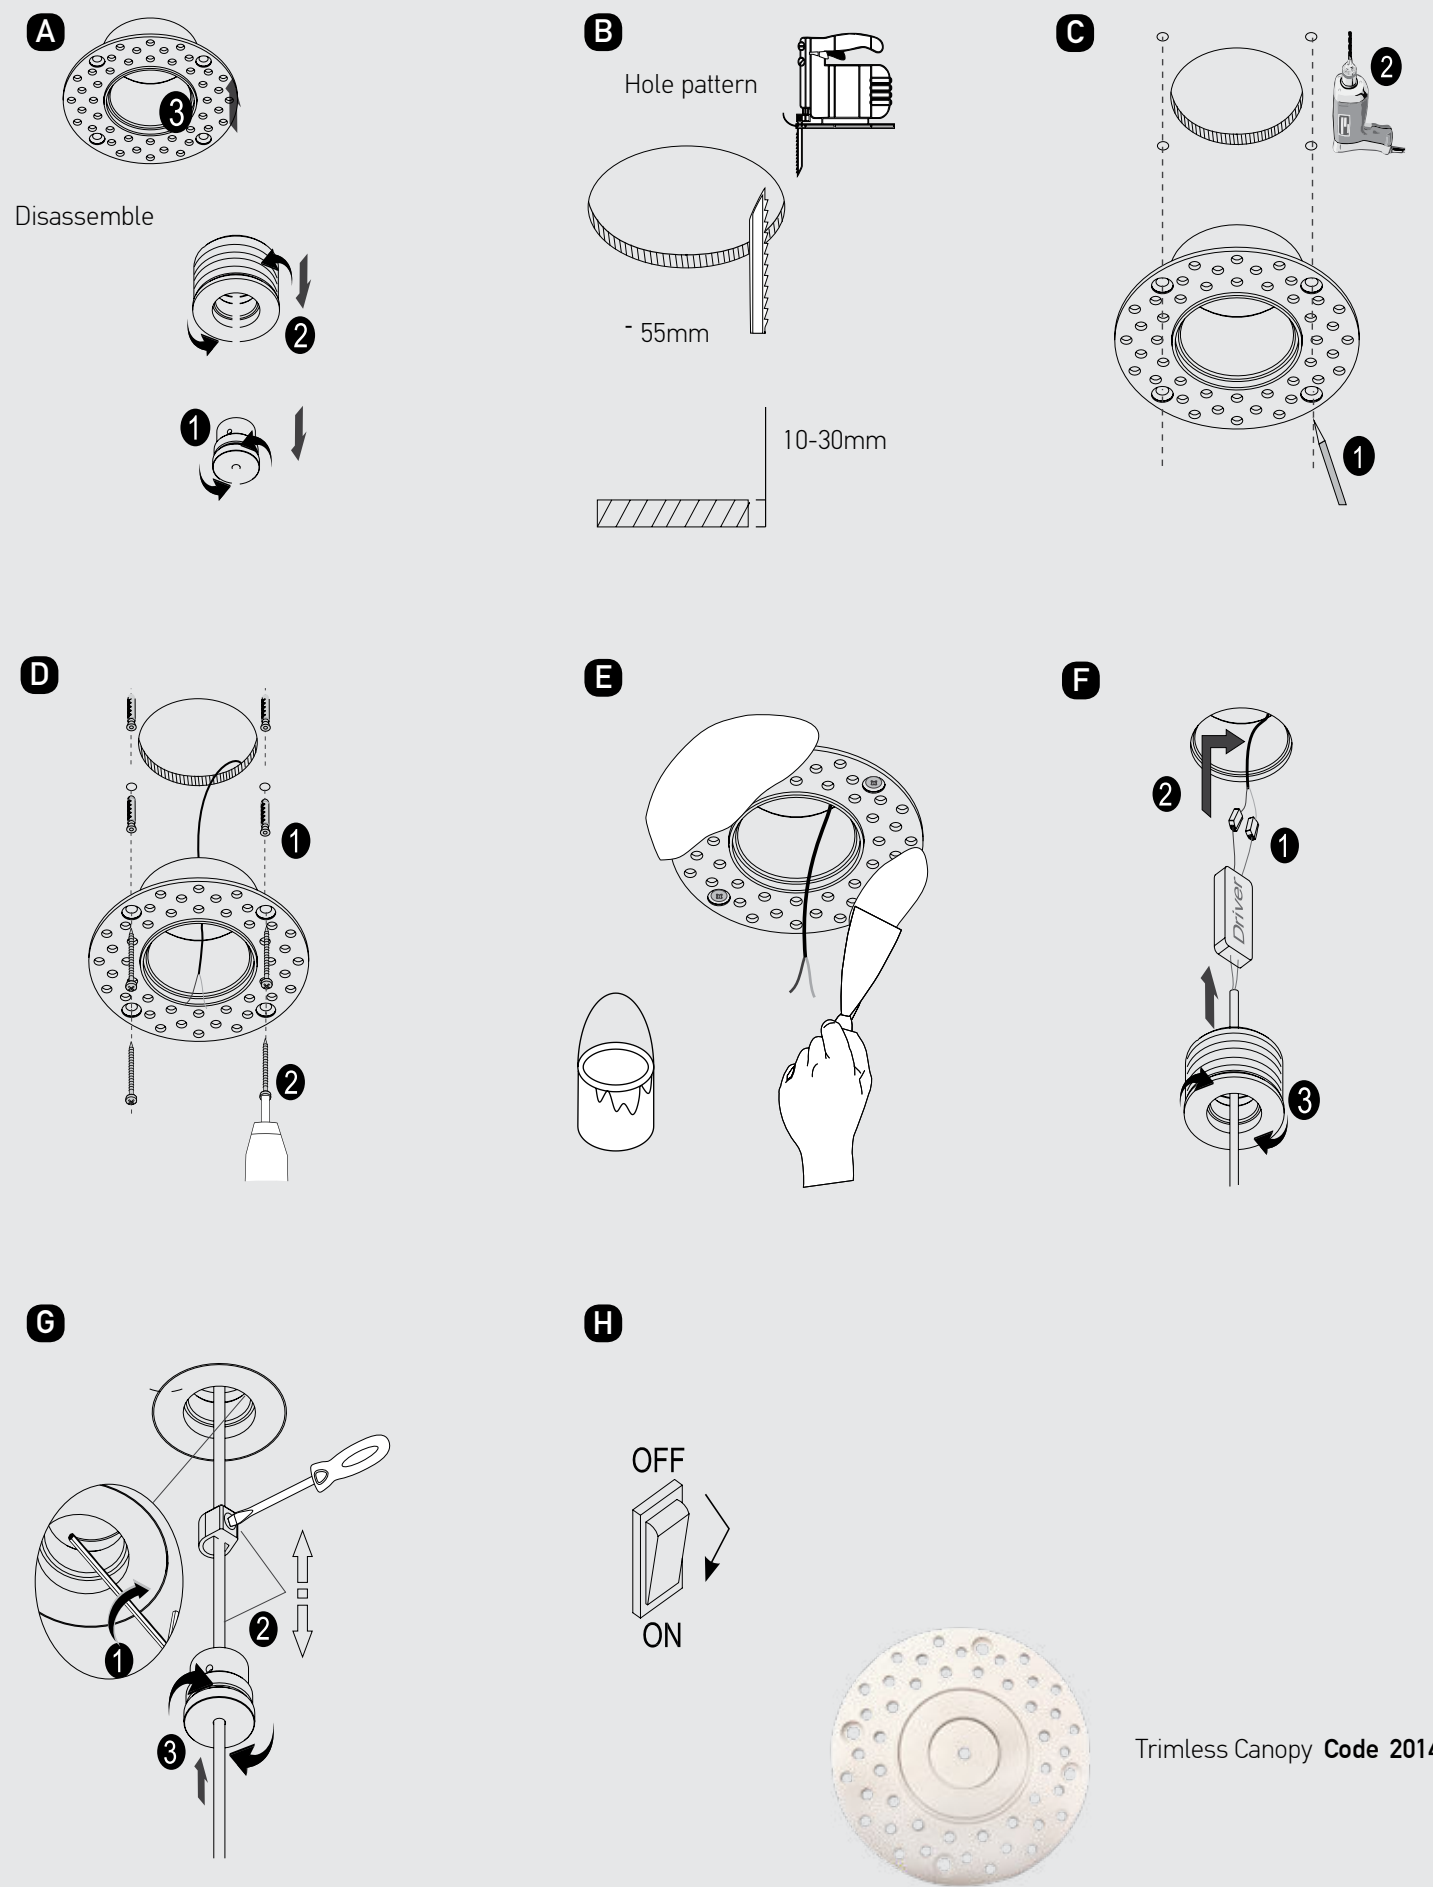

Installation Manual

Trimless Canopy **Code 20144**

Bulb 1xGU10
 Power MAX 50W
 Input 220-240V, 50/60Hz
 Dimensions Ø: 6.8cm H: 5.7cm
 Cutting Hole Ø: 6.2cm
 Material Aluminium
 Depth Required JT : 10cm
 Special Feature GU10 Lampholder Included
 Color Sandy White - Black / **Code Z10105-D9**