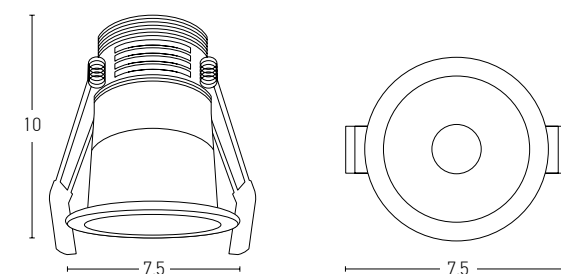

Power 6W
Input 220-240V, 50/60Hz
Color Temperature 3000K
Lumen 420Lm
Cri 90
Dimensions Ø: 6cm H: 8.2cm
Cutting Hole Ø: 5.1cm
Beam Angle 40°
Non Dimmable ☒
Material Aluminium
Depth Required JT : 9cm
Driver Included (160mA)
Color White Matt - Black Matt / **Code S093**

Power 15W
Input 220-240V, 50/60Hz
Color Temperature 3000K
Lumen 1050Lm
Cri 90
Dimensions Ø: 7.5cm H: 10cm
Cutting Hole Ø: 6.8cm
Beam Angle 38°
Non Dimmable ☒
Material Aluminium
Depth Required JT : 11cm
Driver Included (350mA)
Color White Matt - Black Matt / **Code S094**