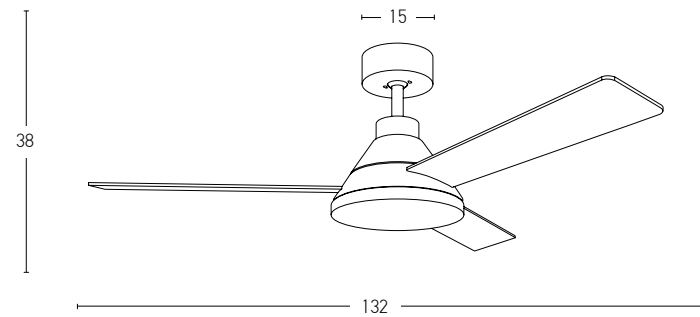

Indoor Ceiling Fans

Led Light Source 22W
Input 220-240V, 50/60Hz
Color Temperature 3000K, 4000K, 6000K
Lumen 2200Lm
Cri 80
dB 20
Dimensions 52" Ø: 132cm H: 53cm
Air Flow 163m³ min
Night Mode Time Setting 1h / 4h / 8h
Material Metal - Polycarbonate - Plywood (MDF)
Special Feature 2 Down Rods 12.5-25cm
Summer & Winter Function
Motor Feature DC Motor 40W
6 Speeds
Color Double Face Brown - Brown Wood Blades
Brown - Natural Wood Blades / **Code 22083**