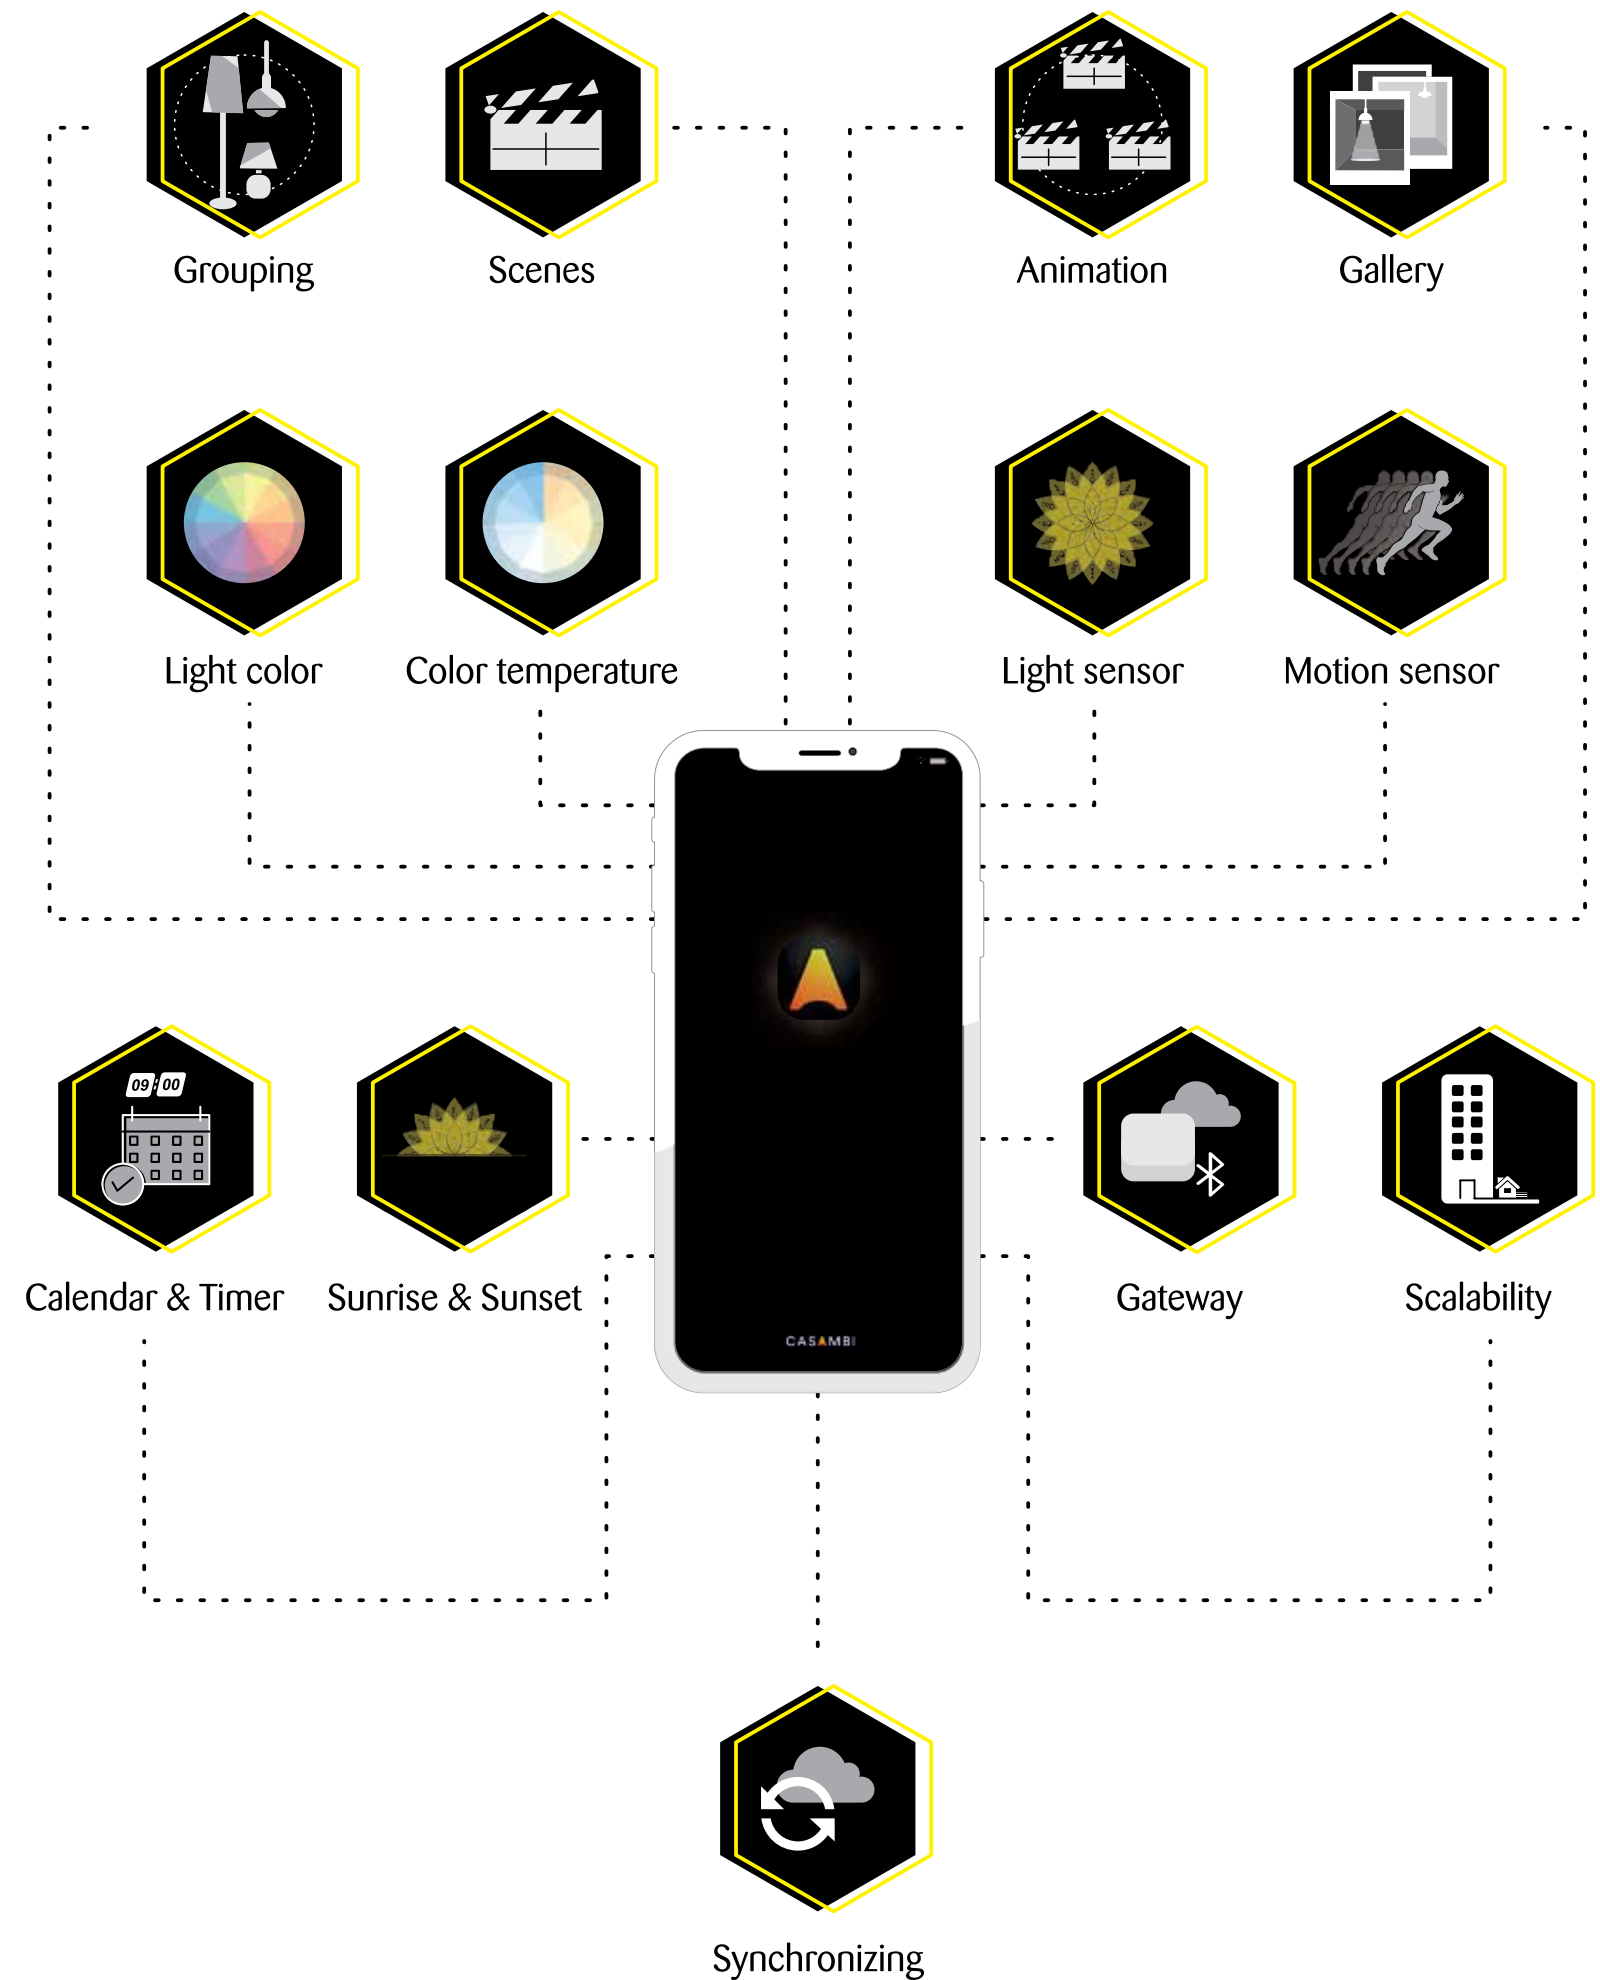

CASAMBI READY wireless control for DALI luminaires

The Zambelis 48V tracks are compatible with CASAMBI control system, which permits bidirectional communication between control device and luminaires, making it possible for the user to create scenes, regulate the system from smart devices, etc.

With the CASAMBI control system and its Control wireless variants, the user has total control over the installation, with all the features available in low voltage alternatives. The 48V system does not mean relinquishing the leading edge in control for architectural lighting.

Power by : **CASAMBI**
Available App on :