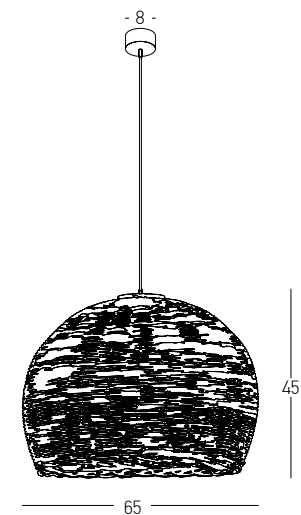

Bulb 1xE27 Led
Power MAX 20W
Input 220-240V, 50/60Hz
Dimensions Ø: 65cm H: 45cm
Base Ø: 8cm H: 3.5cm
Material Metal - Bamboo
Special Feature 200cm Black Fabric Cable Adjustable
Color Brown - Sandy Black / **Code 22172**