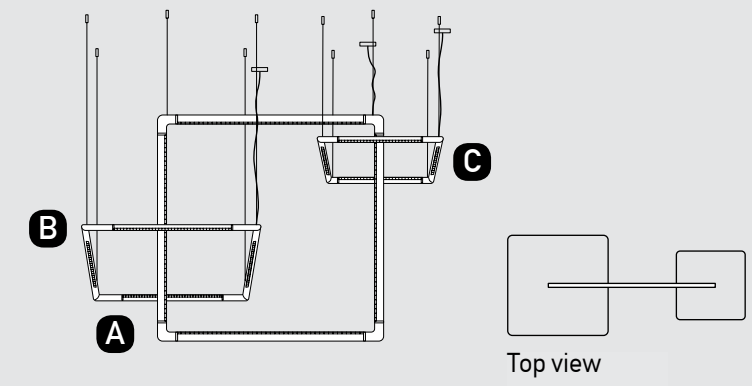

A

B

C

Our Suggestion

Become an artist and make your combination
 Use your imagination to create your masterpiece with our limitless options.

Power 49W
 Input 220-240V, 50/60Hz
 Color Temperature 3000K
 Lumen 3920Lm
 Cri 80
 Dimensions L: 90cm W: 50cm H: 90cm
 Base Ø: 20cm H: 6cm
 Dimmable Triac
 Material Aluminium - Silicon
 Special Feature Profile Ø: 2cm L: 42cm
 Movable Profile
 Color Sandy Black - Gold Matt / **Code 2070**
 Color Gold Matt / **Code 2071**