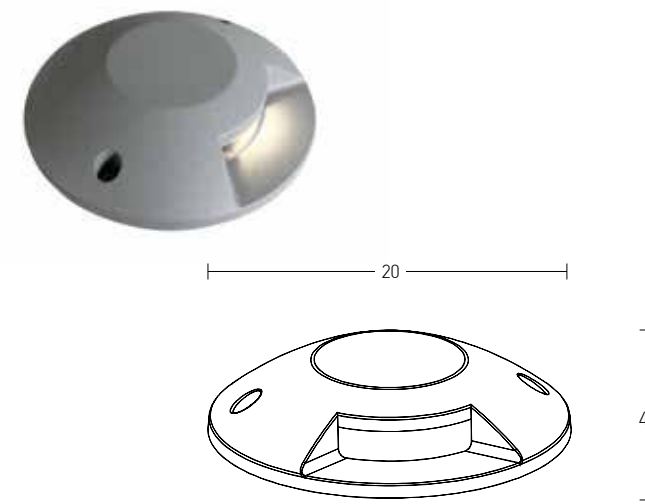

Outdoor Led Lighting | Ground Collection

Power 6W
Input 220-240V, 50/60Hz
Color Temperature 3000K
Lumen 300Lm
Cri 80
IP 67
IK 10
Dimensions Ø: 20cm H: 4.2cm
Material Aluminium
Special Feature Surface Ground
Driver Included
Color Grey / **Code Z69058-A**