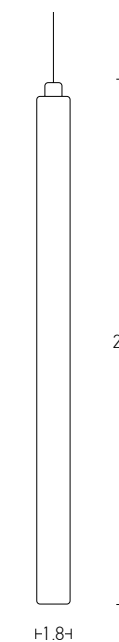

Power 3W
Input 220-240V, 50/60Hz
Color Temperature 2700K
Lumen 150Lm
Cri 80
Dimensions Ø: 1.8cm H: 28cm
Base Ø: 8cm H: 3cm
Non Dimmable ☒
Material Aluminium - Diffuser
Special Feature 130cm Cable Adjustable
Color Black Matt / **Code 17009**

Suggested Trimless Canopy **Code 20144**