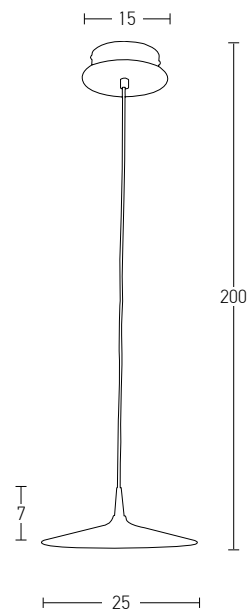

Indoor Led Lighting