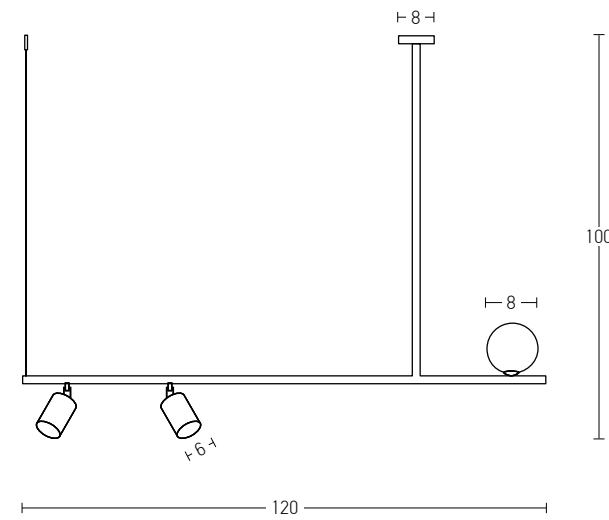

Bulb 2xGU10 , 1xG9 Led
Power MAX 25W , MAX 9W
Input 220-240V, 50/60Hz
Dimensions L: 120cm W: 8cm H: 100cm
Material Metal - Opal Glass
Special Feature Standard Length
Opal Glass Ø: 8cm
Color Sandy Black - Painted Gold / **Code 22227**