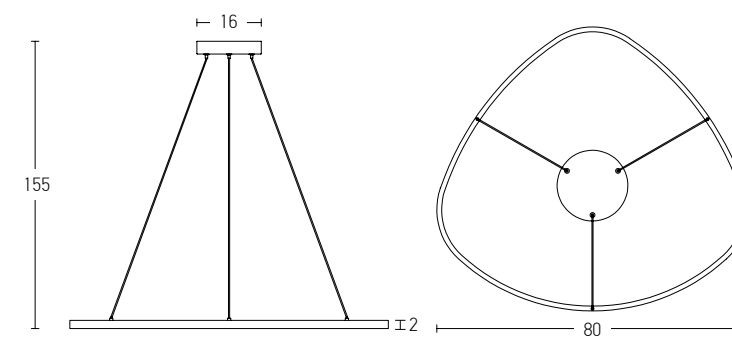

Power 36W
Input 220-240V, 50/60Hz
Color Temperature 3000K
Lumen 2880Lm
Cri 80
Dimensions Ø: 80cm H: 2cm
Base Ø: 16cm H: 3cm
Non Dimmable ☒
Material Aluminium - Silicon
Special Feature 150cm Cable Adjustable Profile 2x1.5cm
Color Sandy White / **Code 2017**