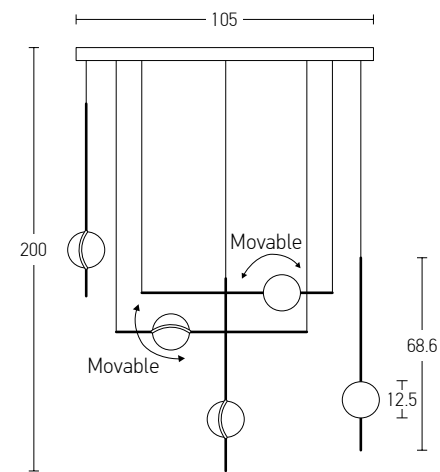

Indoor Led Lighting