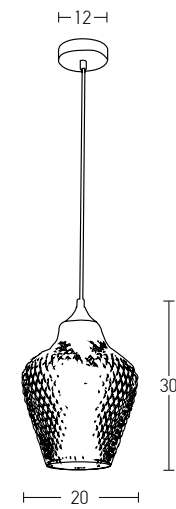

Bulb 1xE27
Power MAX 40W
Input 220-240V, 50/60Hz
Dimensions Ø: 24cm H: 28cm
Base Ø: 12cm H: 2.5cm
Material Metal - Glass
Special Feature 200cm Cable Adjustable
Color Ink Blue - Antique Brass / **Code 19175**

Bulb 1xE27
Power MAX 40W
Input 220-240V, 50/60Hz
Dimensions Ø: 20cm H: 30cm
Base Ø: 12cm H: 2.5cm
Material Metal - Glass
Special Feature 200cm Cable Adjustable
Color Clear Glass - Antique Brass / **Code 19125**