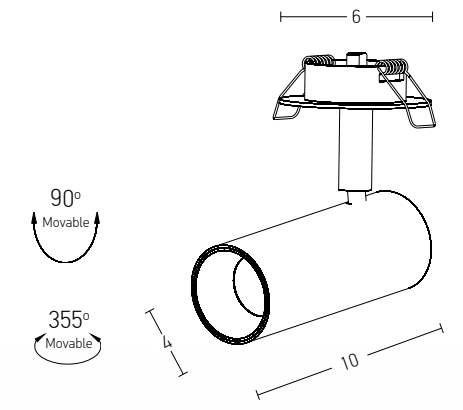

Power 1x7W COB LED
Input 20V / 350mA
Color Temperature 2700K
Lumen 630Lm
Cri 80
Dimensions Ø: 5.8cm H: 7.3cm
Beam Angle 15°
Cutting Hole Ø: 5cm
Material Aluminium
Suggested Driver LSCW350P for 1 Fixture
Special Feature Movable
Color Sandy White / **Code 180009**

Power 1x7W COB LED
Input 20V / 350mA
Color Temperature 3000K
Lumen 800Lm
Cri 80
Dimensions Ø: 4cm H: 10cm
Beam Angle 36°
Cutting Hole Ø: 4.5cm
Base Ø: 6cm
Material Aluminium
Suggested Driver LSCW350P for 1 Fixture
Special Feature Movable
Color Sandy White / **Code 180015**
Color Sandy Black / **Code 180017**