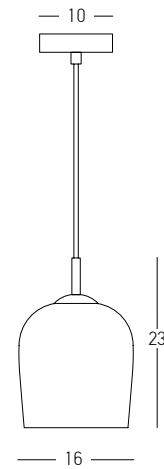

Bulb 1xE14
Power MAX 40W
Input 220-240V, 50/60Hz
Dimensions Ø: 16cm H: 23cm
Base Ø: 10cm H: 2.5cm
Glass Ø: 16cm H: 17cm
Material Metal - Glass
Special Feature 150cm Cable Adjustable
Color Champagne - Black Matt / **Code 22116**
Color Clear Glass - Painted Gold / **Code 22117**