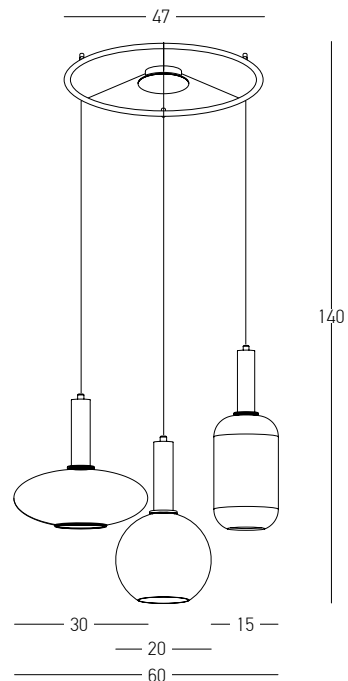

Bulb 3xE27
Power MAX 40W
Input 220-240V, 50/60Hz
Dimensions L: 120cm W: 30cm H: 100cm
Base Ø: 12cm H: 3cm
Glass Ø: 30cm H: 11cm
Ø: 20cm H: 18cm
Ø: 15cm H: 28cm
Material Metal - Opal Glass
Special Feature 150cm Fabric Cable Adjustable
Color Sandy Black - Gold Matt / **Code 22151**

Bulb 3xE27
Power MAX 40W
Input 220-240V, 50/60Hz
Dimensions Ø: 60cm H: 140cm
Bases Ø: 12cm H: 3cm
Ø: 47cm H: 3cm
Glass Ø: 30cm H: 11cm
Ø: 20cm H: 18cm
Ø: 15cm H: 28cm
Material Metal - Opal Glass
Special Feature 150cm Fabric Cable Adjustable
Color Sandy Black - Gold Matt / **Code 22150**