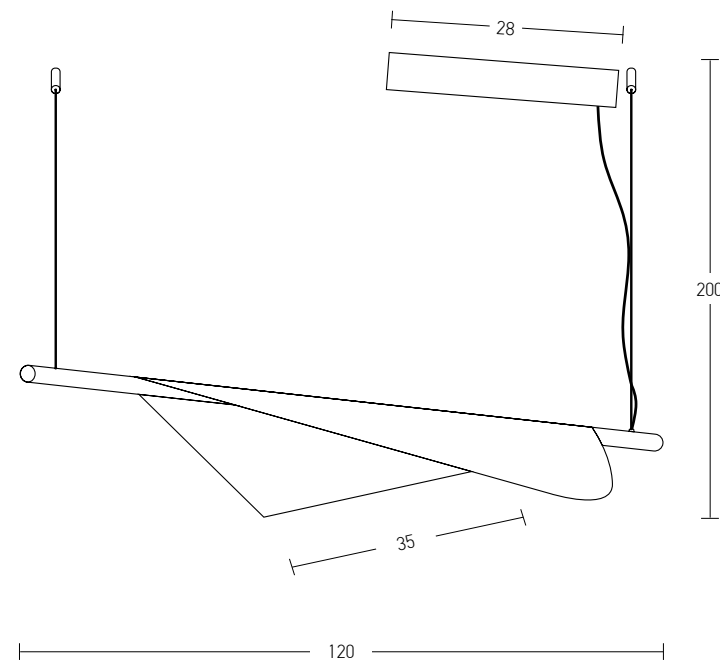

Power 18W
Input 220-240V, 50/60Hz
Color Temperature 3000K
Lumen 1620Lm
Cri 90
Dimensions L: 120cm W: 35cm H: 25cm
Base L: 28cm W: 5cm H: 7.8cm
Non Dimmable ☒
Material Metal - Aluminium - Diffuser
Special Feature 200cm Cable Adjustable
Profile Ø: 2.4cm
Color Sandy Black - Painted Bronze / **Code 22229**