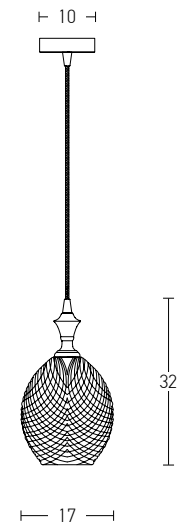

Bulb 1xE27
Power MAX 40W
Input 220-240V, 50/60Hz
Dimensions Ø: 17cm H: 32cm
Base Ø: 10cm H: 2cm
Material Metal - Glass
Special Feature 200cm Fabric Cable Adjustable
Color Chrome - Smoked Grey / **Code 1987**