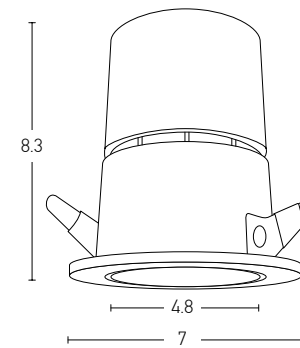

Power 7W
Input 10V / 700mA
Color Temperature 3000K
Lumen 520Lm
Cri 90
Dimensions Ø: 9.1cm H: 9cm
Cutting Hole Ø: 8.2cm
Beam Angle 36°
Material Aluminium
Depth Required JT: 9cm
Required Driver LSCW700P for 1 Fixture
Special Feature Movable
Stick Ø: 4cm

Color Sandy White - Black / **Code Z11107-W**
Color Sandy Black - Gold / **Code Z11107-B**