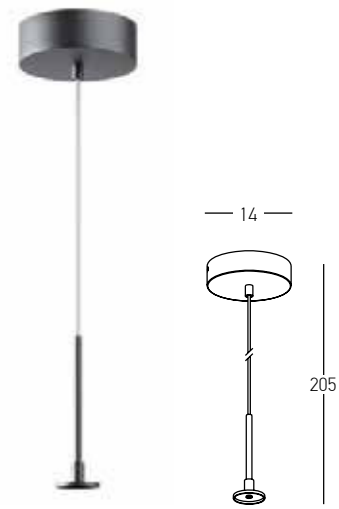

Modularization... Design your Own Lighting

Multiple and free combinations. Elegance, more concise or luxurious. Easy combination without redundancy.

Model Finishing

Terminal Diffuser
6V | 5W | 350Lm
3000K | CRi 90 | IP44
Dimmable Triac
Metal - Opal Glass

Black Matt
Code 22231-B

White Matt
Code 22231-W

Gold Matt
Code 22231-G

Intermediate Diffuser
6V | 5W | 350Lm
3000K | CRi 90 | IP44
Dimmable Triac
Metal - Opal Glass

Black Matt
Code 22232-B

White Matt
Code 22232-W

Gold Matt
Code 22232-G

Intermediate Diffuser
16V | 7W | 750Lm
3000K | CRi 90 | IP44
Dimmable Triac
Metal - Opal Glass

Black Matt
Code 22233-B

White Matt
Code 22233-W

Gold Matt
Code 22233-G

Surface Base Driver
Power
Input
Dimensions
Base
Material
Color
Color
Color

MAX 30W
220-240V, 50/60Hz
Ø: 14cm H: 205cm
Ø: 14cm H: 4.5cm
Metal
Black Matt / **Code 22230-B**
White Matt / **Code 22230-W**
Gold Matt / **Code 22230-G**

Combination for Reference (MAX 30W)