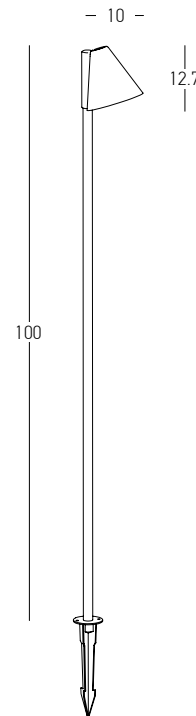

Bulb 1xGU10
Power MAX 20W
Input 220-240V, 50/60Hz
IP 65
Dimensions L: 10cm W: 10cm H: 100cm
Material Aluminum - Tempered Glass
Special Feature Spike Included
Recommended Base E282-SP / Not Included
Color Graphite / **Code E282**