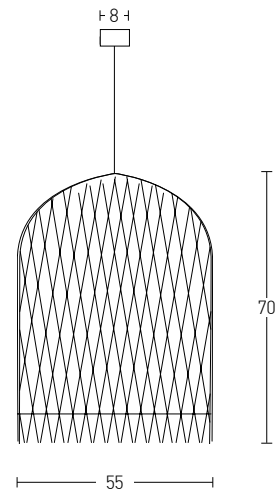

Bulb 1xE27
Power MAX 40W
Input 220-240V, 50/60Hz
Dimensions Ø: 55cm H: 70cm
Base Ø: 8cm H: 3.5cm
Material Rattan
Special Feature 150cm Cable Adjustable
Color Natural / **Code 18181**