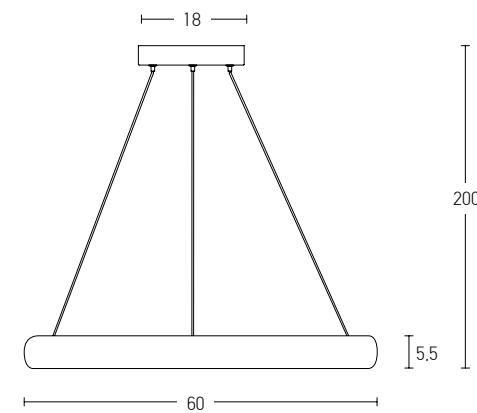

Power 50W
Input 220-240V, 50/60Hz
Color Temperature 3000K
Lumen 4000Lm
Cri 80
Dimensions Ø: 60cm H: 5.5cm
Base Ø: 18cm H: 3.5cm
Dimmable Triac ☐
Material Aluminium - Acrylic
Special Feature 200cm Cable Adjustable
Color Sandy Black / **Code 2052**
Color Sandy White / **Code 2053**
Color Brushed Gold Matt / **Code 2054**
Color Brushed Coffee / **Code 2055**