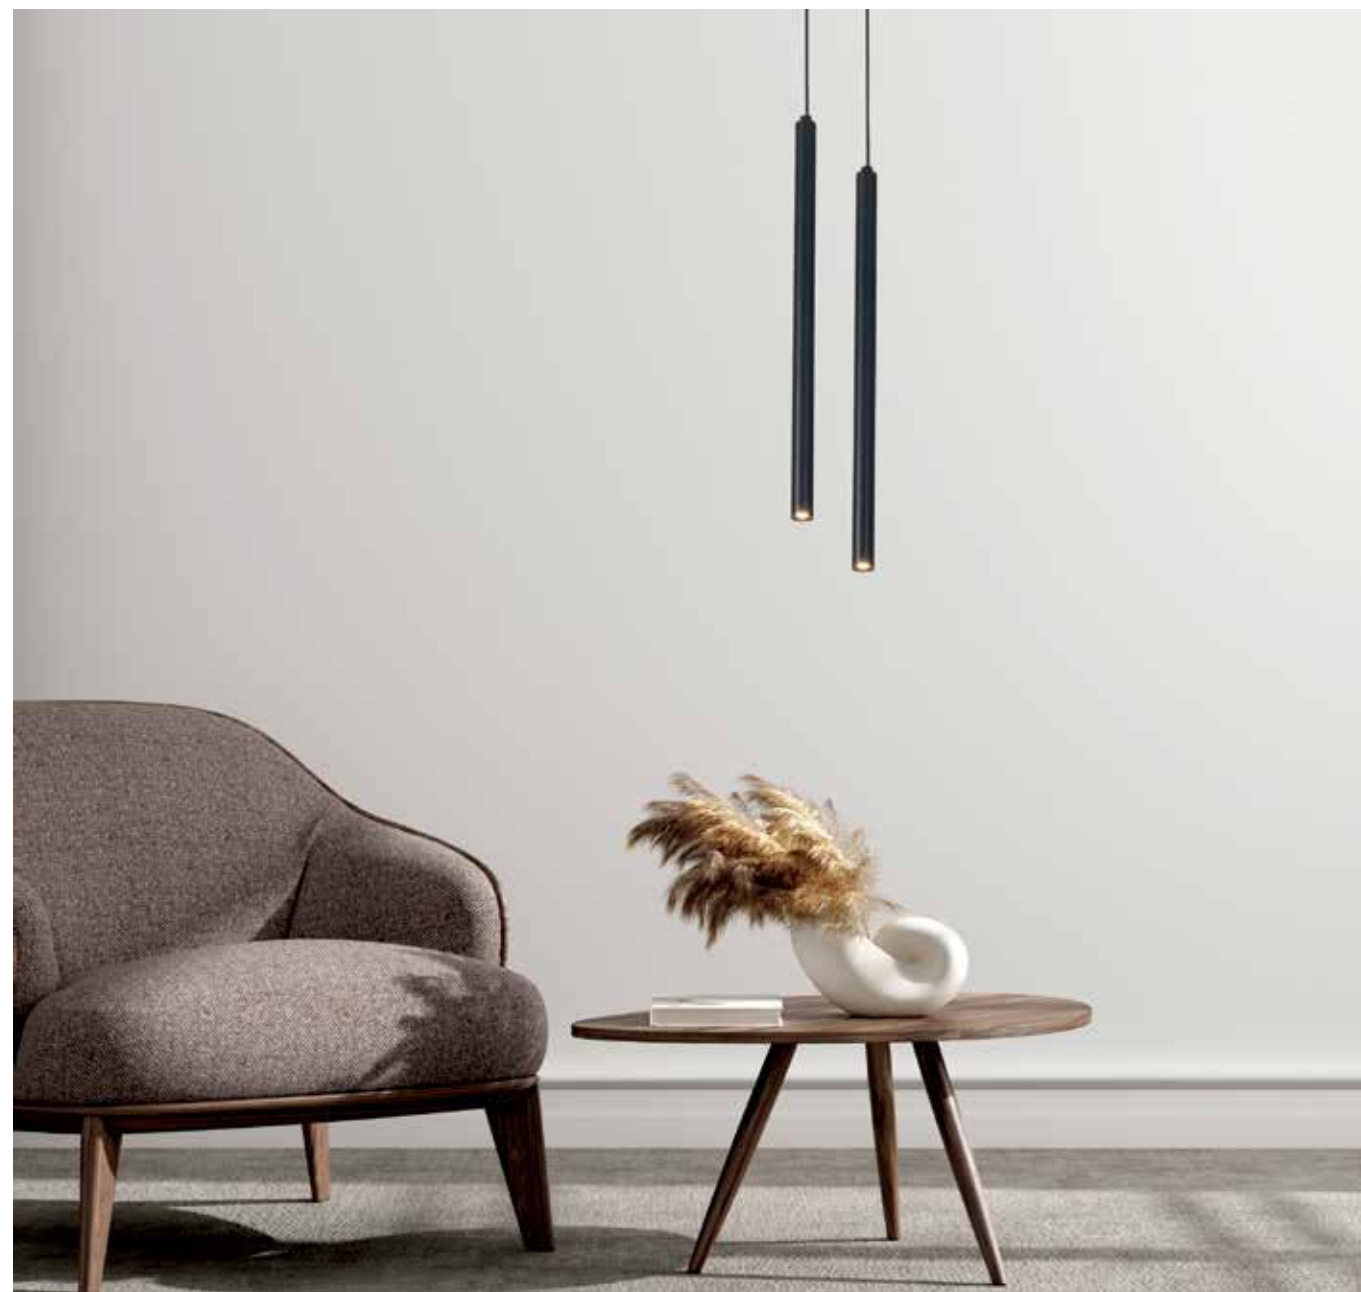

Color Sandy Black - Gold / **Code 22028**

Indoor Led Lighting

 Suggested Trimless Canopy **Code 20144**

Power	6W
Input	220-240V, 50/60Hz
Color Temperature	3000K
Lumen	660Lm
Cri	80
Dimensions	Ø: 12cm H: 7.5cm
Base	Ø: 8cm H: 3cm
Non Dimmable	☒
Material	Metal - Aluminium
Beam Angle	18°
Special Feature	200cm Cable Adjustable Stick Ø: 2.7cm H: 6cm
Color	White Matt / Code 1913