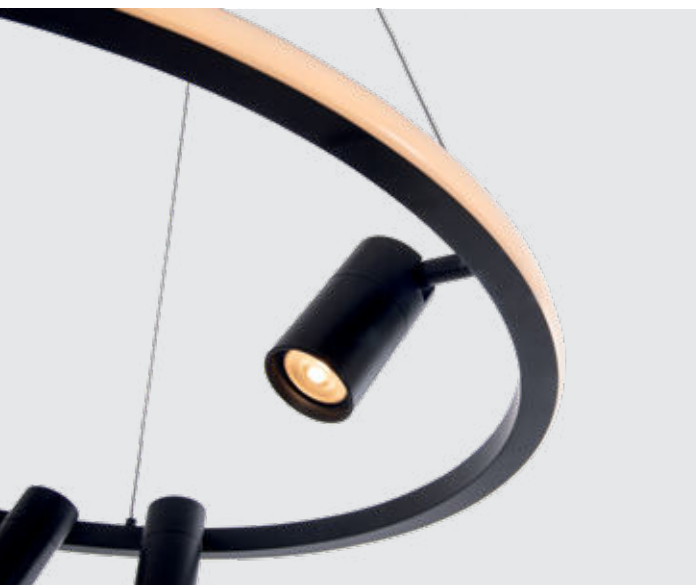

Power 27W + 4x5W
Input 220-240V, 50/60Hz
Color Temperature 3000K
Lumen 5000Lm
Cri 80
Dimensions Ø: 60cm H: 200cm
Base Ø: 18cm H: 3.5cm
Spots Dimensions Ø: 4.5cm H: 8cm
Dimmable Triac ☐
Material Metal - Aluminum - Silicon
Special Feature 200cm Cable Adjustable
Movable Spots
Profile 2x2cm
Color Black Matt / **Code 22012**

Power 39W + 4x5W
Input 220-240V, 50/60Hz
Color Temperature 3000K
Lumen 6400Lm
Cri 80
Dimensions Ø: 79cm H: 200cm
Base Ø: 18cm H: 3.5cm
Spots Dimensions Ø: 4.5cm H: 8cm
Dimmable Triac ☐
Material Metal - Aluminum - Silicon
Special Feature 200cm Cable Adjustable
Movable Spots
Profile 2x2cm
Color Black Matt / **Code 22013**