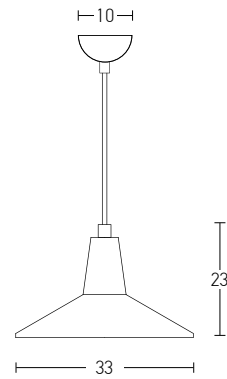

Bulb 1xE27
Power MAX 40W
Input 220-240V, 50/60Hz
Dimensions Ø: 33cm H: 23cm
Base Ø: 10cm H: 4.5cm
Material Aluminium - Wood
Special Feature 150cm Cable Adjustable
Color Black Matt / **Code 180085**