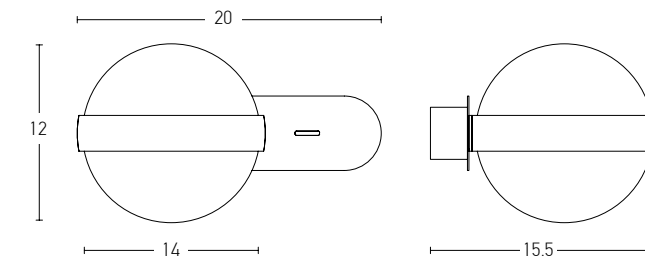

Power	5.6W
Input	220-240V, 50/60Hz
Color Temperature	3000K
Lumen	400Lm
Cri	80
Dimensions	L: 15.5cm W: 20cm H: 12cm
Base	L: 2.5cm W: 20cm H: 6cm
Non Dimmable	☒
Material	Metal - Acrylic
Special Feature	Switch On-Off
Color	White Matt / Code 20167
Color	Grey / Code 20168