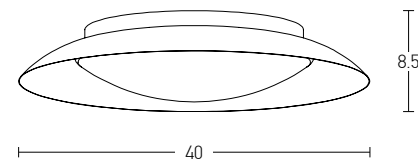

Model Finishing

Brushed Gold Matt

Brushed Coffee

Sandy White

Sandy Black

Power 20W
 Input 220-240V, 50/60Hz
 Color Temperature 3000K
 Lumen 1800Lm
 Cri 80
 Dimensions Ø: 40cm H: 8.5cm
 Non Dimmable
 Material Metal - Acrylic
 Color Black - Copper / **Code 1957**
 Color Black - Golden Leaf / **Code 1961**