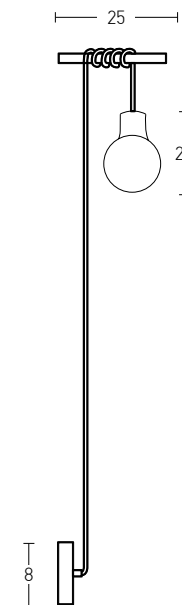

Bulb 1xG9 Led
Power MAX 9W
Input 220-240V, 50/60Hz
Dimensions Ø: 12cm H: 22cm L: 25cm
Base Ø: 8cm H: 3.5cm
Material Metal - Opal Glass
Special Feature 200cm Fabric Cable Adjustable
Opal Glass Ø: 12cm
Color Black Matt - Painted Gold / **Code 22219**