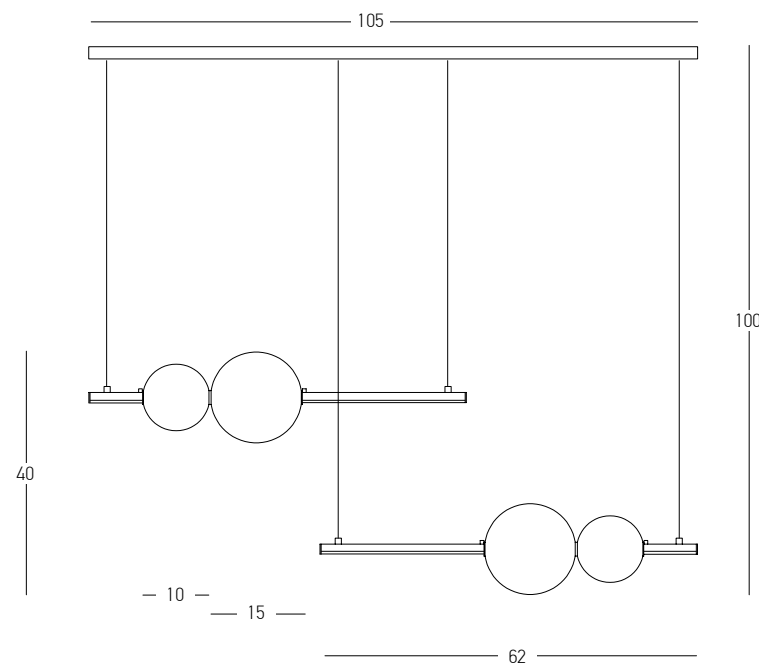

Power 22W
Input 220-240V, 50/60Hz
Color Temperature 3000K
Lumen 2600Lm
Cri 80
Dimensions L: 105cm W: 15cm H: 100cm
Base L: 105cm W: 6.5cm H: 2.7cm
Dimmable Triac ☐
Material Aluminum - Glass
Special Feature 100cm Cable Adjustable
Opal Glass Ø: 15cm | Ø: 10cm
Profile Ø: 2cm
Color Black Matt - Smoked Glass / **Code 22234**
Color Gold Matt - Opal Glass / **Code 22235**