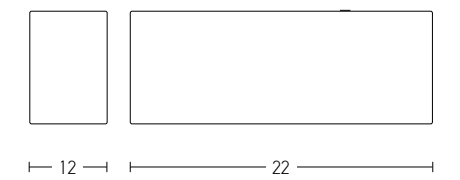

Bulb 1xE27
Power MAX 18W
Input 220-240V, 50/60Hz
IP 44
Dimensions L: 12cm W: 22cm H: 9cm
Material Aluminium - Tempered Glass
Special Feature Up - Down Light
Color Graphite / **Code E146**