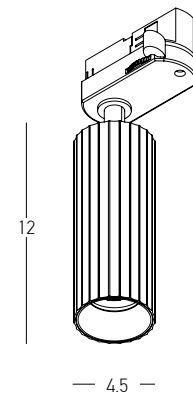

Power 7W
Input 220-240V, 50/60Hz
Color Temperature 3000K
Lumen 580Lm
Cri 90
Dimensions Ø: 4.5cm H: 12cm
Beam Angle 36°
Material Aluminum
Special Feature 3 Phase Track Light
Color Brushed Brass / **Code S114**
Color White Matt / **Code S115**
Color Black Matt / **Code S116**