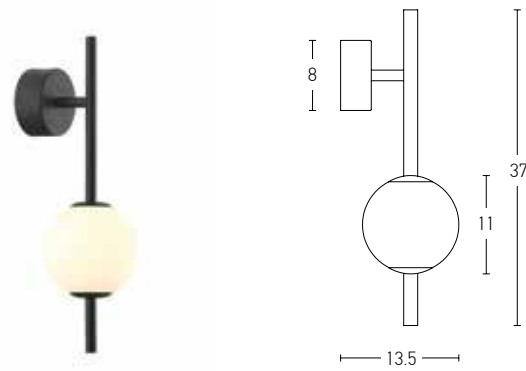

Power 7.5W
Input 220-240V, 50/60Hz
Color Temperature 3000K
Lumen 600Lm
Cri 80
Dimensions L: 13.5cm H: 37cm
Base Ø: 8cm L: 3.5cm
Non Dimmable ☒
Material Metal - Opal Glass
Special Feature Glass Ø: 11 cm
Color Black Matt / **Code 20133**

Power 6W
Input 220-240V, 50/60Hz
Color Temperature 3000K
Lumen 480Lm
Cri 80
Dimensions H: 42cm
Base Ø: 14cm H: 0.5cm
Non Dimmable ☒
Material Metal - Opal Glass
Special Feature 100cm Cable Available
Glass Ø: 11 cm
Color Black Matt / **Code 20134**

Power 12W
Input 220-240V, 50/60Hz
Color Temperature 3000K
Lumen 960Lm
Cri 80
Dimensions H: 160cm
Base Ø: 22cm H: 0.5cm
Non Dimmable ☒
Material Metal - Opal Glass
Special Feature 200cm Cable Available
Glass Ø: 16cm | Ø: 11cm
Color Black Matt / **Code 20135**