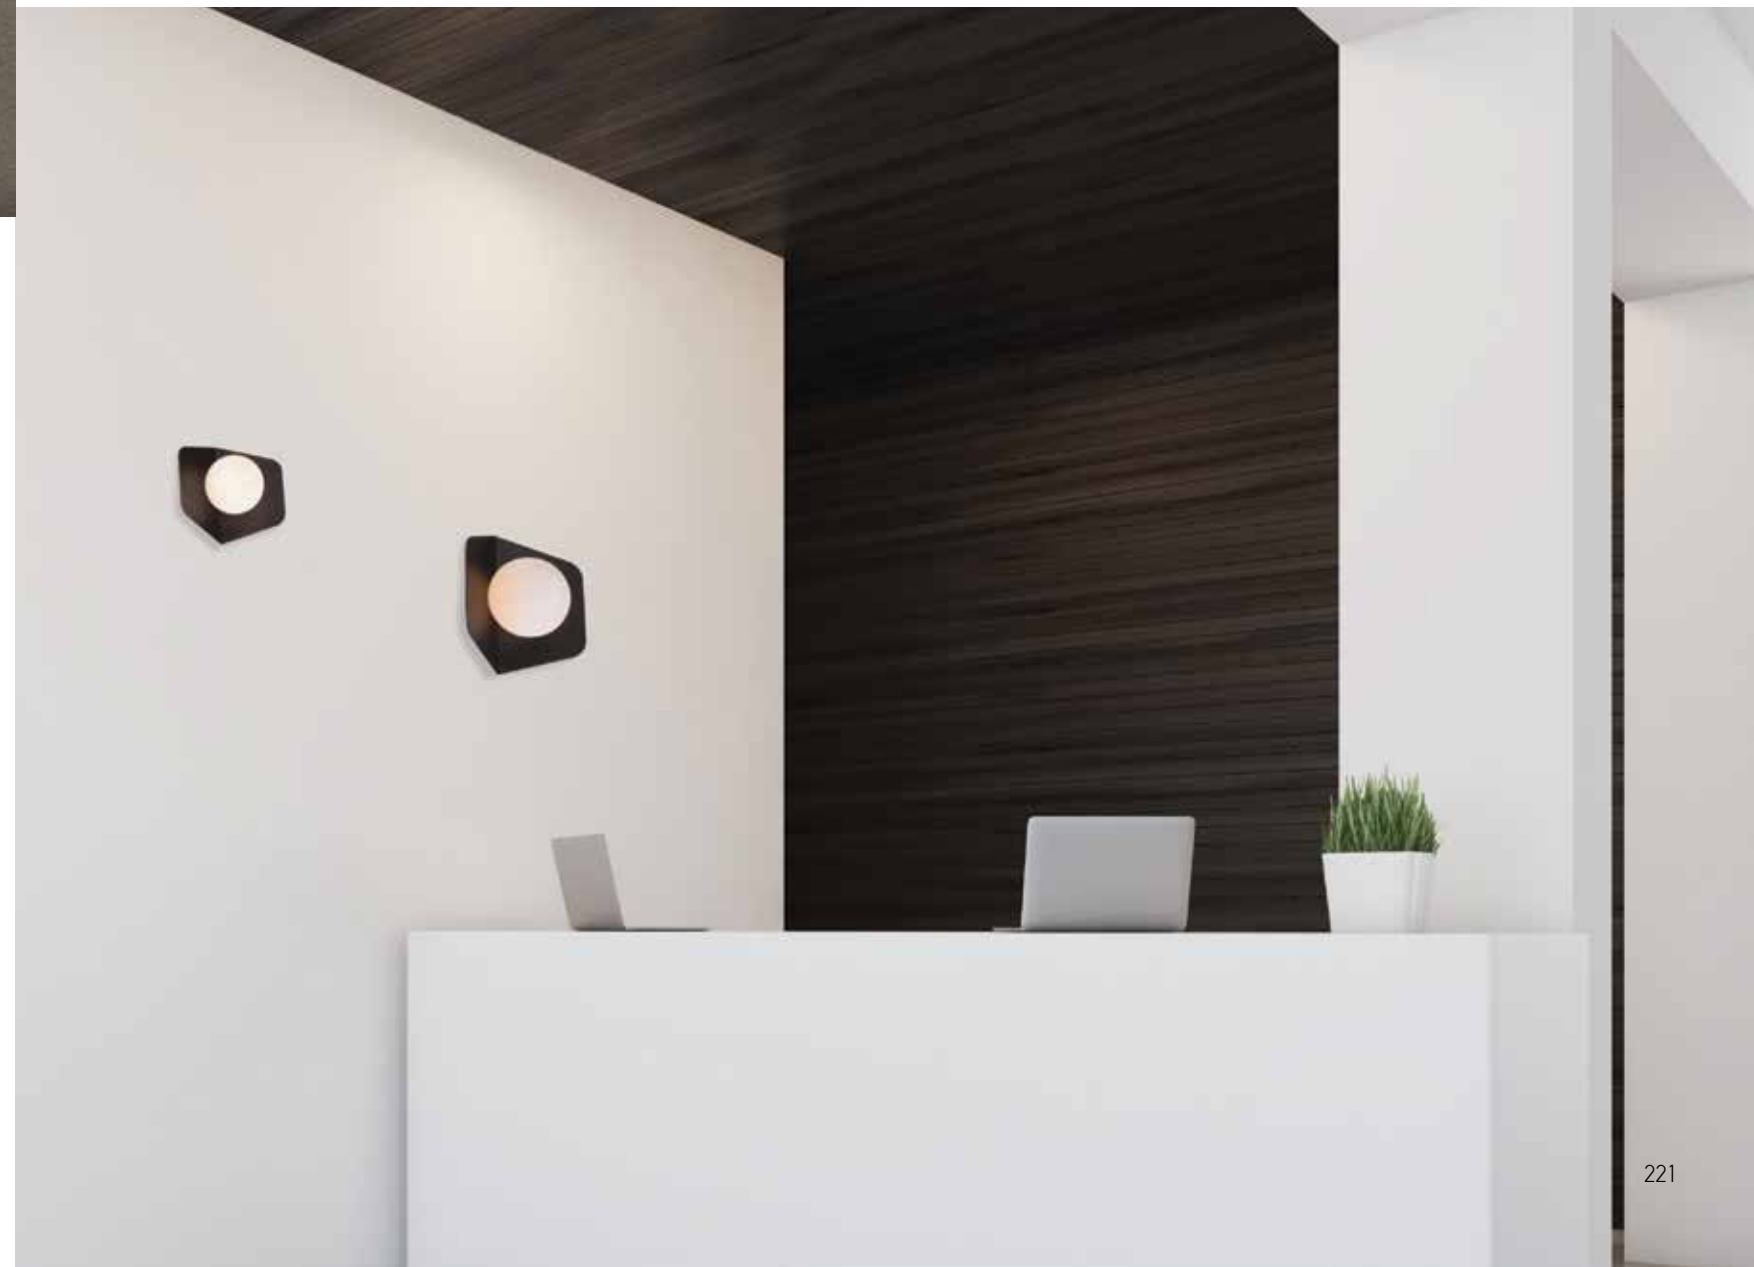

Bulb 1xG9 Led
Power MAX 7W
Input 220-240V, 50/60Hz
Dimensions L: 16cm W: 25cm H: 22cm
Material Metal - Opal Glass
Special Feature Opal Glass Ø: 12cm
Color Black Matt / **Code 20348-L**

Bulb 1xG9 Led
Power MAX 7W
Input 220-240V, 50/60Hz
Dimensions L: 10.5cm W: 16cm H: 14.5cm
Material Metal - Opal Glass
Special Feature Opal Glass Ø: 8cm
Color Black Matt / **Code 20348-S**

Bulb 1xG9 Led
Power MAX 7W
Input 220-240V, 50/60Hz
Dimensions L: 16cm W: 14cm H: 13cm
Material Metal - Opal Glass
Special Feature Opal Glass Ø: 12cm
Color Black Matt / **Code 20344-L**

Bulb 1xG9 Led
Power MAX 7W
Input 220-240V, 50/60Hz
Dimensions L: 11cm W: 10cm H: 9cm
Material Metal - Opal Glass
Special Feature Opal Glass Ø: 8cm
Color Black Matt / **Code 20344-S**