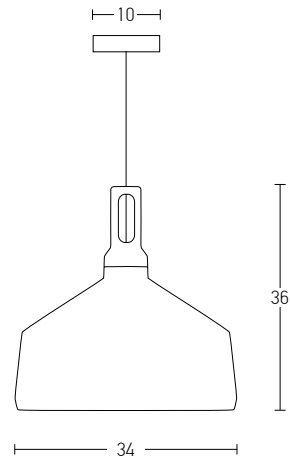

Bulb 1xE27
Power MAX 40W
Input 220-240V, 50/60Hz
Dimensions Ø: 34cm H: 36cm
Base Ø: 10cm H: 2cm
Material Metal - Aluminium - Wood
Special Feature 150cm Cable Adjustable
Color White Matt / **Code 1511-W**