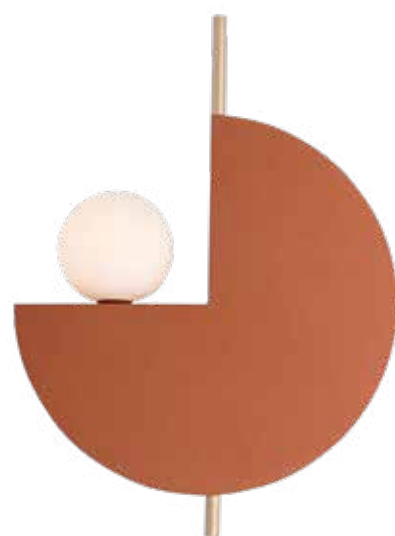

Terracotta
Painted Gold