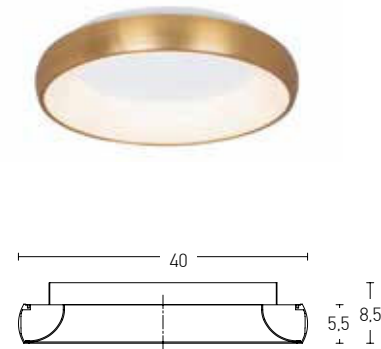

Indoor Led Lighting

Power 30W
Input 220-240V, 50/60Hz
Color Temperature 3000K
Lumen 2400Lm
Cri 80
Dimensions Ø: 40cm H: 8.5cm
Dimmable Triac ☐
Material Aluminium - Acrylic
Color Sandy Black / **Code 2040**
Color Sandy White / **Code 2041**
Color Brushed Gold Matt / **Code 2042**