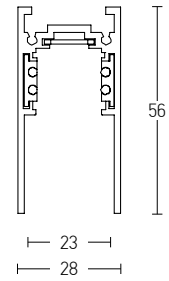

SURFACE Curved Track

Dimensions Ø: 900mm
L: 942.5mm
Material Aluminum
Color Sandy Black
Code 22097