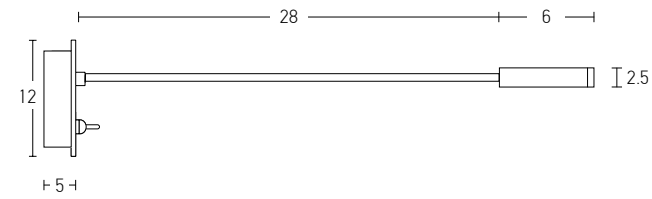

Suggested Trimless Canopy **Code 20144**

Power 3W
 Input 220-240V, 50/60Hz
 Color Temperature 3000K
 Lumen 240Lm
 Cri 80
 Dimensions L: 34cm W: 4cm H: 12cm
 Depth 5cm
 Non Dimmable
 Switch On/Off
 Material Metal - Aluminium
 Cutting Hole 8.6x3.2cm
 Special Feature Stick Ø: 2.5cm H: 6cm
 Color Black / **Code H69**