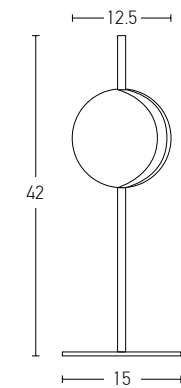

Power 8W
Input 220-240V, 50/60Hz
Color Temperature 3000K
Lumen 640Lm
Cri 80
Dimensions Ø: 12.5cm H: 42cm
Base Ø: 15cm H: 0.5cm
Non Dimmable ☒
Material Metal - Aluminium - Acrylic
Special Feature Opal Ball Ø: 12.5cm
Color Black Matt - Gold Matt / **Code 2004**