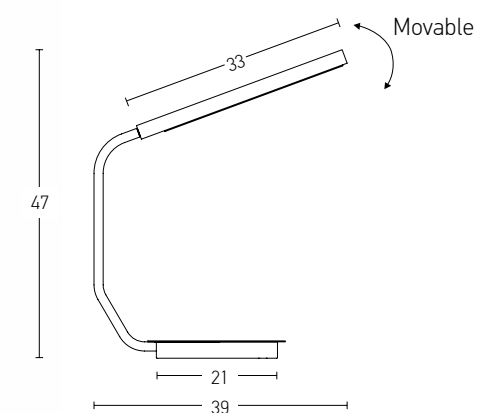

Power 6W
Input 220-240V, 50/60Hz
Color Temperature 3000K
Lumen 480Lm
Cri 80
Dimensions L: 39cm W: 13cm H: 47cm
Base L: 21cm W: 13cm
Non Dimmable ☒
Material Metal - Aluminium
Special Feature 150cm Cable Available
Profile 1.5x2x33cm
Movable
Color Sandy Black / **Code 20110**