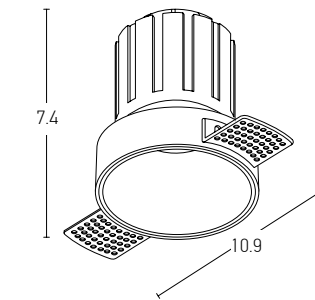

Power 6W
Input 220-240V, 50/60Hz
Color Temperature 3000K
Lumen 450Lm
Cri 90
Dimensions Ø: 6.2cm W: 10.9cm H: 7.4cm
Cutting Hole Ø: 6.2cm
Beam Angle 22°
Non Dimmable ☒
Material Aluminium
Depth Required Υ : 8cm
Driver Included (135mA)
Color Sandy Black / **Code S095-B**
Color Copper Matt / **Code S095-C**
Color Gold Matt / **Code S095-G**