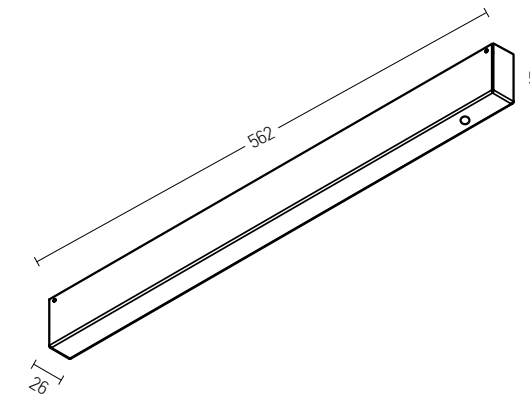

Surface Mount Base with Driver for Surface Magnetic Track

Power 150W
Input 220-240 , 50-60Hz
Output 48V
Special Feature Included 48V Feeder
Color Sandy White
Guarantee 5Years

ON-OFF / **Code 20307-W**
DALI KIT / **Code 20309-W**
PUSH BUTTON KIT / **Code 20311-W**
BLUETOOTH KIT / **Code 20313-W**