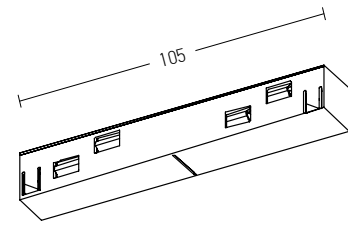

Inner Connector for 48V Magnetic Tracks
Code 20103 / Color Black
Code 20103-W / Color White