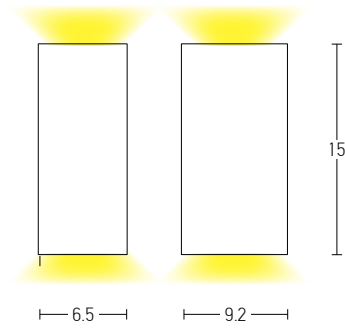

Bulb 2xGU10
Power MAX 15W
Input 220-240V, 50/60Hz
IP 54
Dimensions L: 9.2cm W: 6.5cm H: 15cm
Material Aluminium - Tempered Glass
Special Feature Up & Down Light
Color Graphite / **Code E124**