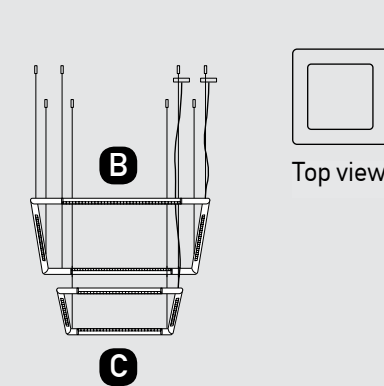

A

B

C

Our Suggestion

Become an artist and make your combination
 Use your imagination to create your masterpiece with our limitless options.

Power 49W
 Input 220-240V, 50/60Hz
 Color Temperature 3000K
 Lumen 3920Lm
 Cri 80
 Dimensions L: 90cm W: 50cm H: 90cm
 Base Ø: 20cm H: 6cm
 Dimmable Triac
 Material Aluminium - Silicon
 Special Feature Profile Ø: 2cm L: 42cm
 Movable Profile
 Color Sandy Black - Gold Matt / **Code 2070**
 Color Gold Matt / **Code 2071**