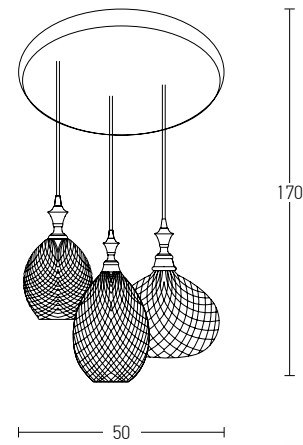

Bulb 4xE27
Power MAX 40W
Input 220-240V, 50/60Hz
Dimensions L: 105cm H: 170cm
Base L: 105cm W: 6.5cm H: 2.7cm
Material Metal - Glass
Special Feature 120cm Fabric Cable Adjustable
Color Black Matt - Smoked Grey / **Code 19240**

Bulb 3xE27
Power MAX 40W
Input 220-240V, 50/60Hz
Dimensions Ø: 50cm H: 170cm
Base Ø: 50cm H: 3cm
Material Metal - Glass
Special Feature 120cm Fabric Cable Adjustable
Color Black Matt - Smoked Grey / **Code 19241**