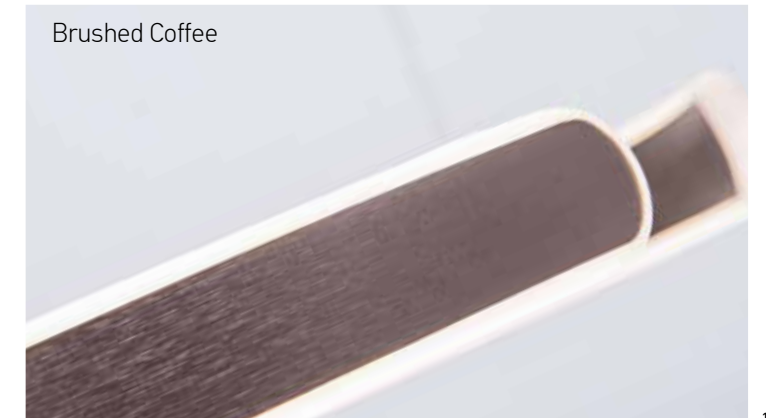

Power 40W
Input 220-240V, 50/60Hz
Color Temperature 3000K
Lumen 3200Lm
Cri 80
Dimensions Ø: 80cm H: 5cm
Base Ø: 7cm H: 20cm
Dimmable Triac ☐
Material Aluminium - Silicon
Special Feature 200cm Cable Adjustable
Profile 5x1.5cm
Color Brushed Gold Matt / **Code 2012**
Color Brushed Coffee / **Code 2013**