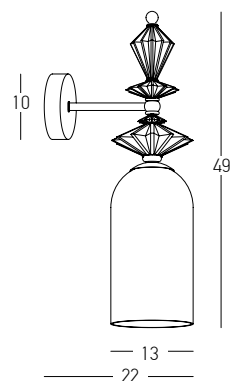

Bulb 1xE27
 Power MAX 40W
 Input 220-240V, 50/60Hz
 Dimensions Ø: 30cm H: 28cm
 Base Ø: 10cm H: 2.5cm
 Glass Ø: 30cm H: 11cm
 Material Metal - Opal Glass
 Special Feature 150cm Fabric Cable Adjustable
 Color Gold Matt / **Code 22072**

Bulb 3xE27
 Power MAX 40W
 Input 220-240V, 50/60Hz
 Dimensions Ø: 60cm H: 140cm
 Bases Ø: 12cm H: 3cm
 Ø: 47cm H: 3cm
 Glass Ø: 30cm H: 11cm
 Ø: 20cm H: 18cm
 Ø: 15cm H: 28cm
 Material Metal - Opal Glass
 Special Feature 150cm Fabric Cable Adjustable
 Color Sandy Black - Gold Matt / **Code 22150**

Bulb 1xE27
 Power MAX 40W
 Input 220-240V, 50/60Hz
 Dimensions Ø: 13cm H: 48cm
 Base Ø: 10cm H: 2.5cm
 Opal Glass Ø: 13cm H: 24cm
 Material Metal - Ceramic - Opal Glass
 Special Feature 150cm Fabric Cable Adjustable
 Color Antique Brass / **Code 22078**

Bulb 1xE27
 Power MAX 40W
 Input 220-240V, 50/60Hz
 Dimensions Ø: 21cm H: 41cm
 Base Ø: 10cm H: 2.5cm
 Opal Glass Ø: 21cm H: 16cm
 Material Metal - Ceramic - Opal Glass
 Special Feature 150cm Fabric Cable Adjustable
 Color Antique Brass / **Code 22079**