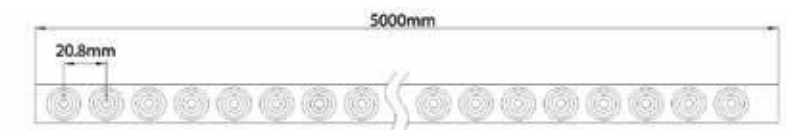

-LED STRIP 24V 18W/m with OPTICS 20° x 45°

Code	IP	Kelvin	CRI	Watt	Lm/m
LS11	67	4000	90	18W/m	1597

Lumen Efficiency 103Lm/W
SDCM 3
Ra 90
LEDs/m 48
Voltage DC24V
Width 18.5mm
Unit cut 125mm
Life Span 50000H
Waterproof Rate IP67