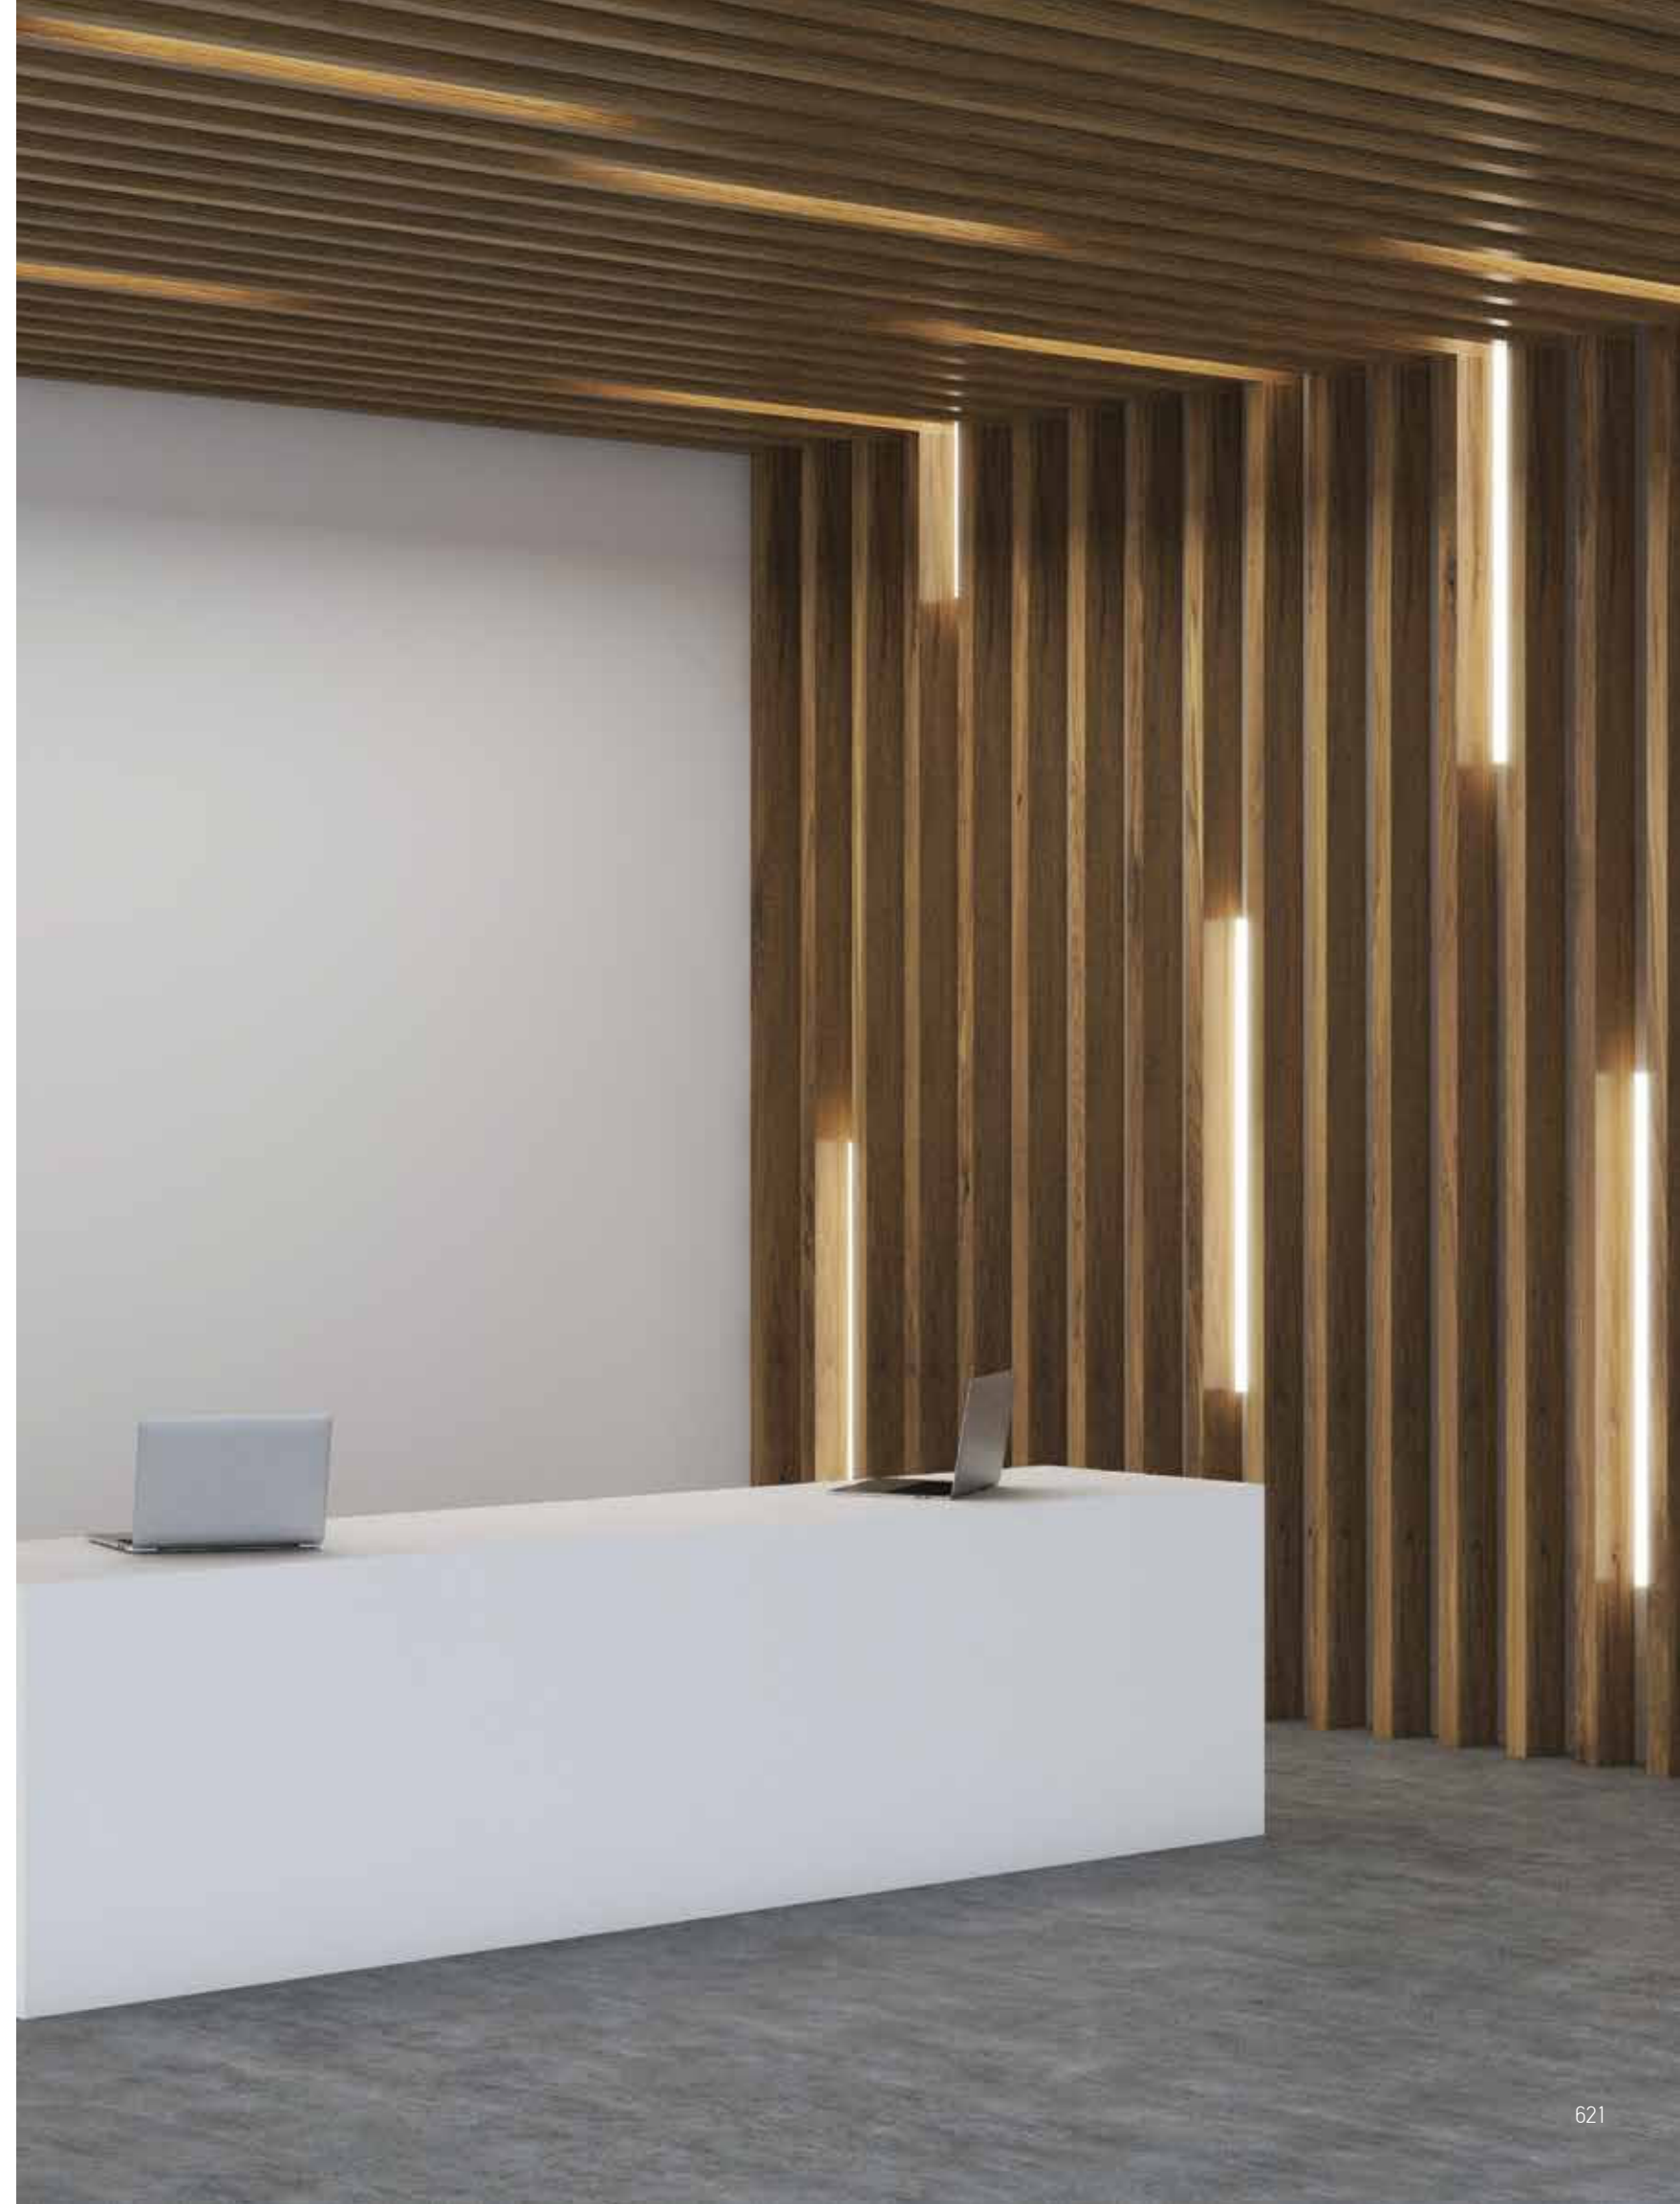

Fill in your code using the following items from the table.

Recessed Profile					
Code	Length	Driver	Kelvin	Set	Body Color
54	58 = 58cm	O = ON/OFF	3 = 3000K	E = HE	W = Sandy White
54	86 = 86cm	D = Dali	4 = 4000K	O = HO	B = Sandy Black
54	114 = 114cm				
54	142 = 142cm				
54	170 = 170cm				
54	198 = 198cm				
54	226 = 226cm				
54	254 = 254cm				
54	282 = 282cm				
54	310 = 310cm				
54	338 = 338cm				

Guide to Create your Code by Choosing : 54 - Length - Driver - Kelvin - Set - Body Color