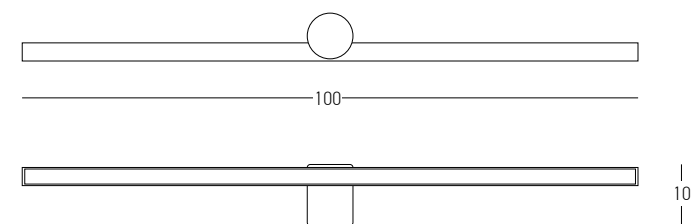

Power 17W
Input 220-240V, 50/60Hz
Color Temperature 3000K
Lumen 2600Lm
Cri 81
Dimensions L: 81cm W: 10cm H: 7.5cm
Base Ø: 7.5cm L: 10cm
Non Dimmable ☒
Material Aluminum - Acrylic
Special Feature IP54
Profile 2.5 x 2.2cm
Color Sandy Black / **Code 22125**

Power 21W
Input 220-240V, 50/60Hz
Color Temperature 3000K
Lumen 3000Lm
Cri 81
Dimensions L: 100cm W: 10cm H: 7.5cm
Base Ø: 7.5cm L: 10cm
Non Dimmable ☒
Material Aluminum - Acrylic
Special Feature IP54
Profile 2.5 x 2.2cm
Color Sandy Black / **Code 22126**