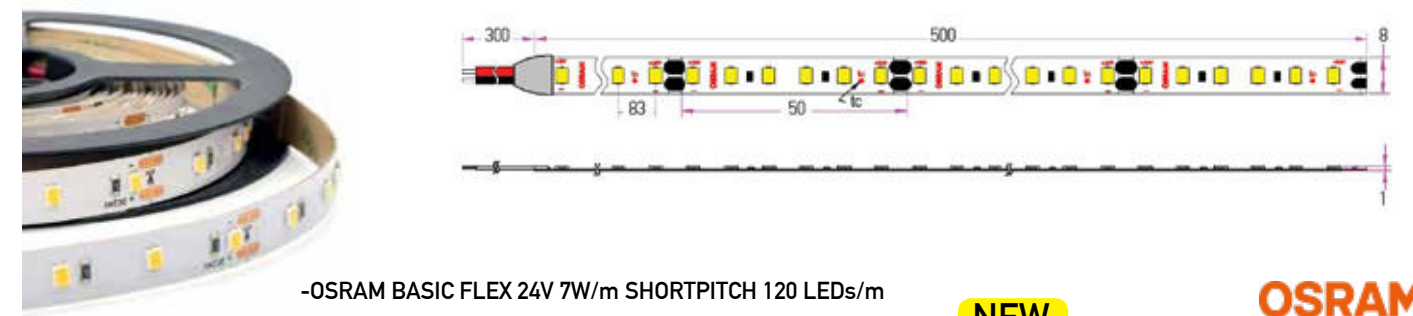

-OSRAM BASIC FLEX 24V 7W/m SHORTPITCH 120 LEDs/m

NEW **OSRAM**
Less Wattage Better Efficiency

Code	IP	Kelvin	CRI	Watt	Lm/m
4062172231374	20	3000	85	7W/m	800
4062172231398	20	4000	85	7W/m	850

Lumen Efficiency	110Lm/W	5 YEARS GUARANTEE
SDCM	3	
Ra	85	
LEDs/m	120	
Voltage	DC24V	
Width	8mm	
Unit cut	50mm	
Life Span	30000H	
Waterproof Rate	IP20	

Dimming Options

1. DALI Dimming : Dali Driver 24V + Switch DALI MCU . Suitable with Drivers to Page : 701
2. BLUETOOTH Dimming : Element Driver 24V+OT BLE (CASAMBI App) . Suitable with Drivers to Page : 700
3. PHASECUT Dimming : Suitable with PhaseCut Drivers to Page : 701
4. 1-10 Dimming : 1-10 Driver 24V . Suitable with 1-10V Drivers to Page : 701
5. PUSH BUTTON Dimming : Dali Driver 24V to Page : 701