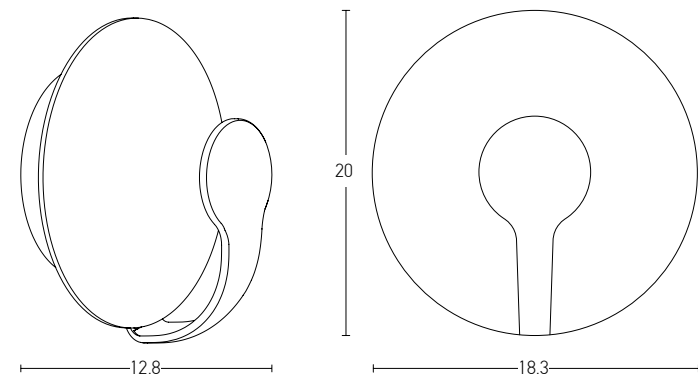

Power 12W
Input 220-240V, 50/60Hz
Color Temperature 3000K
Lumen 960Lm
Cri 80
IP 65
Dimensions L: 12.8cm W: 18.3cm H: 20cm
Material Aluminium - Glass
Color Dark Brown - Sandy White / **Code E271**