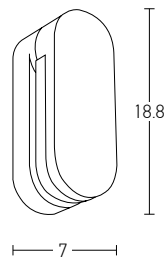

Power 9W
Input 220-240V, 50/60Hz
Color Temperature 3000K
Lumen 810Lm
Cri 80
IP 65
Dimensions L: 7.8cm W: 18cm H: 11-18cm
Material Aluminium - PC Diffuser
Special Feature Movable
Color Sandy White / **Code E200**