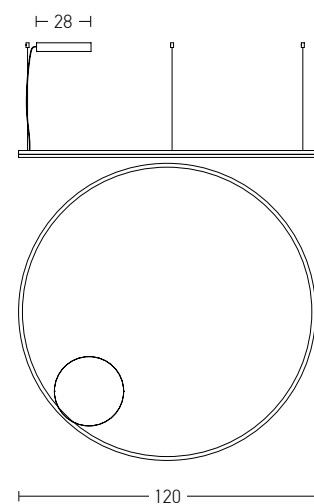

Power 84W
Input 220-240V, 50/60Hz
Color Temperature 3000K
Lumen 6720Lm
Cri 80
Dimensions Ø: 120cm H: 200cm
Base Ø: 28cm H: 5cm
Dimmable Triac ☐
Material Aluminium - Acrylic
Special Feature 200cm Cable Adjustable
Color Black Matt / **Code 20264**
Color White Matt / **Code 20265**
Color Gold Matt / **Code 22241**