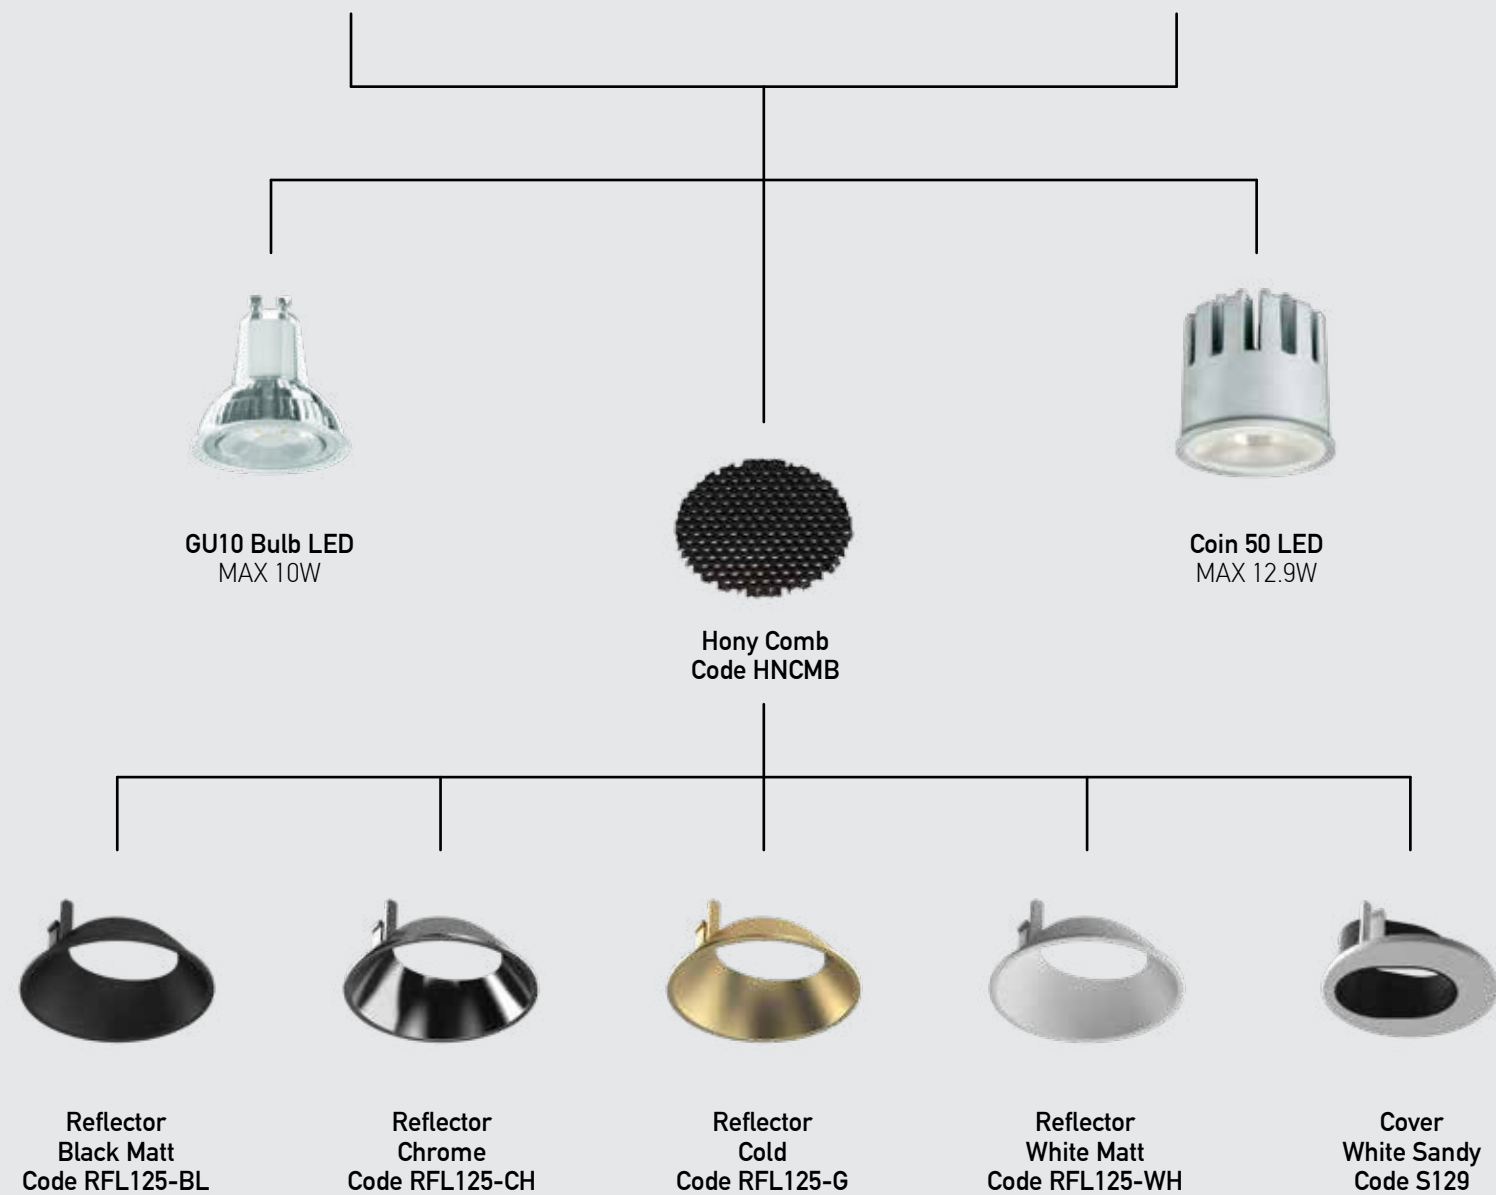

Non Adjustable Models...

Bulb
Power
Input
Dimensions
Cutting Hole
Material
Special Feature
Recessed
Trimless

1xGU10 LED
MAX 10W
220-240V, 50/60Hz
Ø: 8.5cm H: 7cm
Ø: 7.4cm
Aluminium
GU10 Lampholder Not Included
Sandy White - Black Chrome / **Code S126**
Sandy White - Black Chrome / **Code S128**