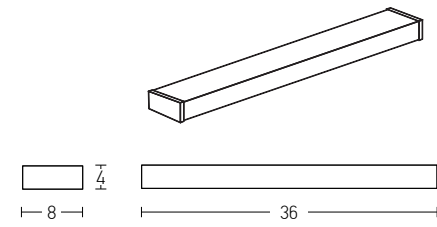

Power 12W
Input 220-240V, 50/60Hz
Color Temperature 3000K
Lumen 1100Lm
Cri 80
Dimensions L: 8cm W: 36cm H: 4cm
Non Dimmable ☒
Material Aluminium - Acrylic
Special Feature IP 44
Color Chrome / **Code 180043**