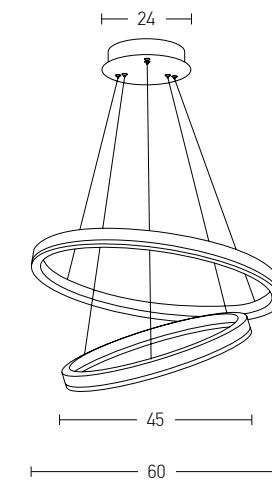

Indoor Led Lighting

Power 60W
Input 220-240V, 50/60Hz
Color Temperature 3000K
Lumen 4800Lm
Cri 80
Dimensions Ø: 45cm / Ø: 60cm
Base Ø: 24cm H: 4cm
Dimmable Triac ☐
Material Metal - Aluminium - Acrylic
Special Feature 110cm Cable Adjustable
Profile 2x3.5cm
Color Black Matt / **Code 1616**