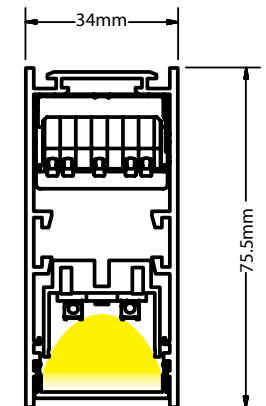

In the following Electrical Table, you may find Watt and Lumen Output, High Efficiency (HE) 200Lm/W - 3357Lm/m, High Output (HO) 188Lm/W - 5640Lm/m accordingly to the length of our LED profile

Set HO		Lumen		Set HE		Lumen	
Length (cm)	Watt	3000K	4000K	Length (cm)	Watt	3000K	4000K
58	18	2565	2700	58	10	1577	1660
86	27	3848	4050	86	15	2366	2490
114	36	5130	5400	114	20	3154	3320
142	45	6413	6750	142	25	3943	4150
170	54	7695	8100	170	30	4731	4980
198	63	8978	9450	198	35	5520	5810
226	72	10260	10800	226	40	6308	6640
254	81	11543	12150	254	45	7097	7470
282	90	12825	13500	282	50	7885	8300
310	99	14108	14850	310	55	8674	9130
338	108	15390	16200	338	60	9462	9960