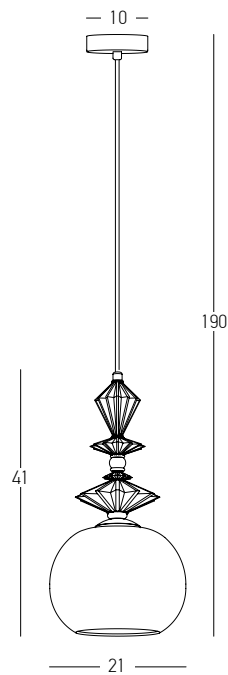

Bulb 1xE27
Power MAX 40W
Input 220-240V, 50/60Hz
Dimensions Ø: 21cm H: 41cm
Base Ø: 10cm H: 2.5cm
Opal Glass Ø: 21cm H: 16cm
Material Metal - Ceramic - Opal Glass
Special Feature 150cm Fabric Cable Adjustable
Color Antique Brass / **Code 22079**