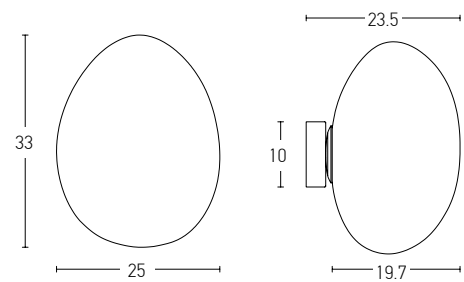

Power 5W
Input 220-240V, 50/60Hz
Color Temperature 3000K
Lumen 400Lm
Cri 80
Dimensions L: 23.5cm W: 25cm H: 33cm
Base Ø: 10cm H: 3cm
Non Dimmable ☒
Material Metal - Opal Glass
Color White / **Code 20136**