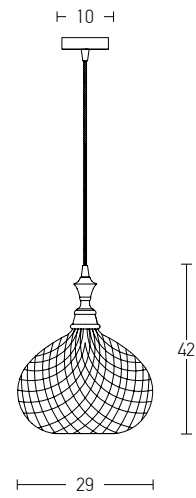

Bulb 1xE27
Power MAX 40W
Input 220-240V, 50/60Hz
Dimensions Ø: 29cm H: 42cm
Base Ø: 10cm H: 2cm
Material Metal - Glass
Special Feature 200cm Fabric Cable Adjustable
Color Chrome - Smoked Grey / **Code 1985**