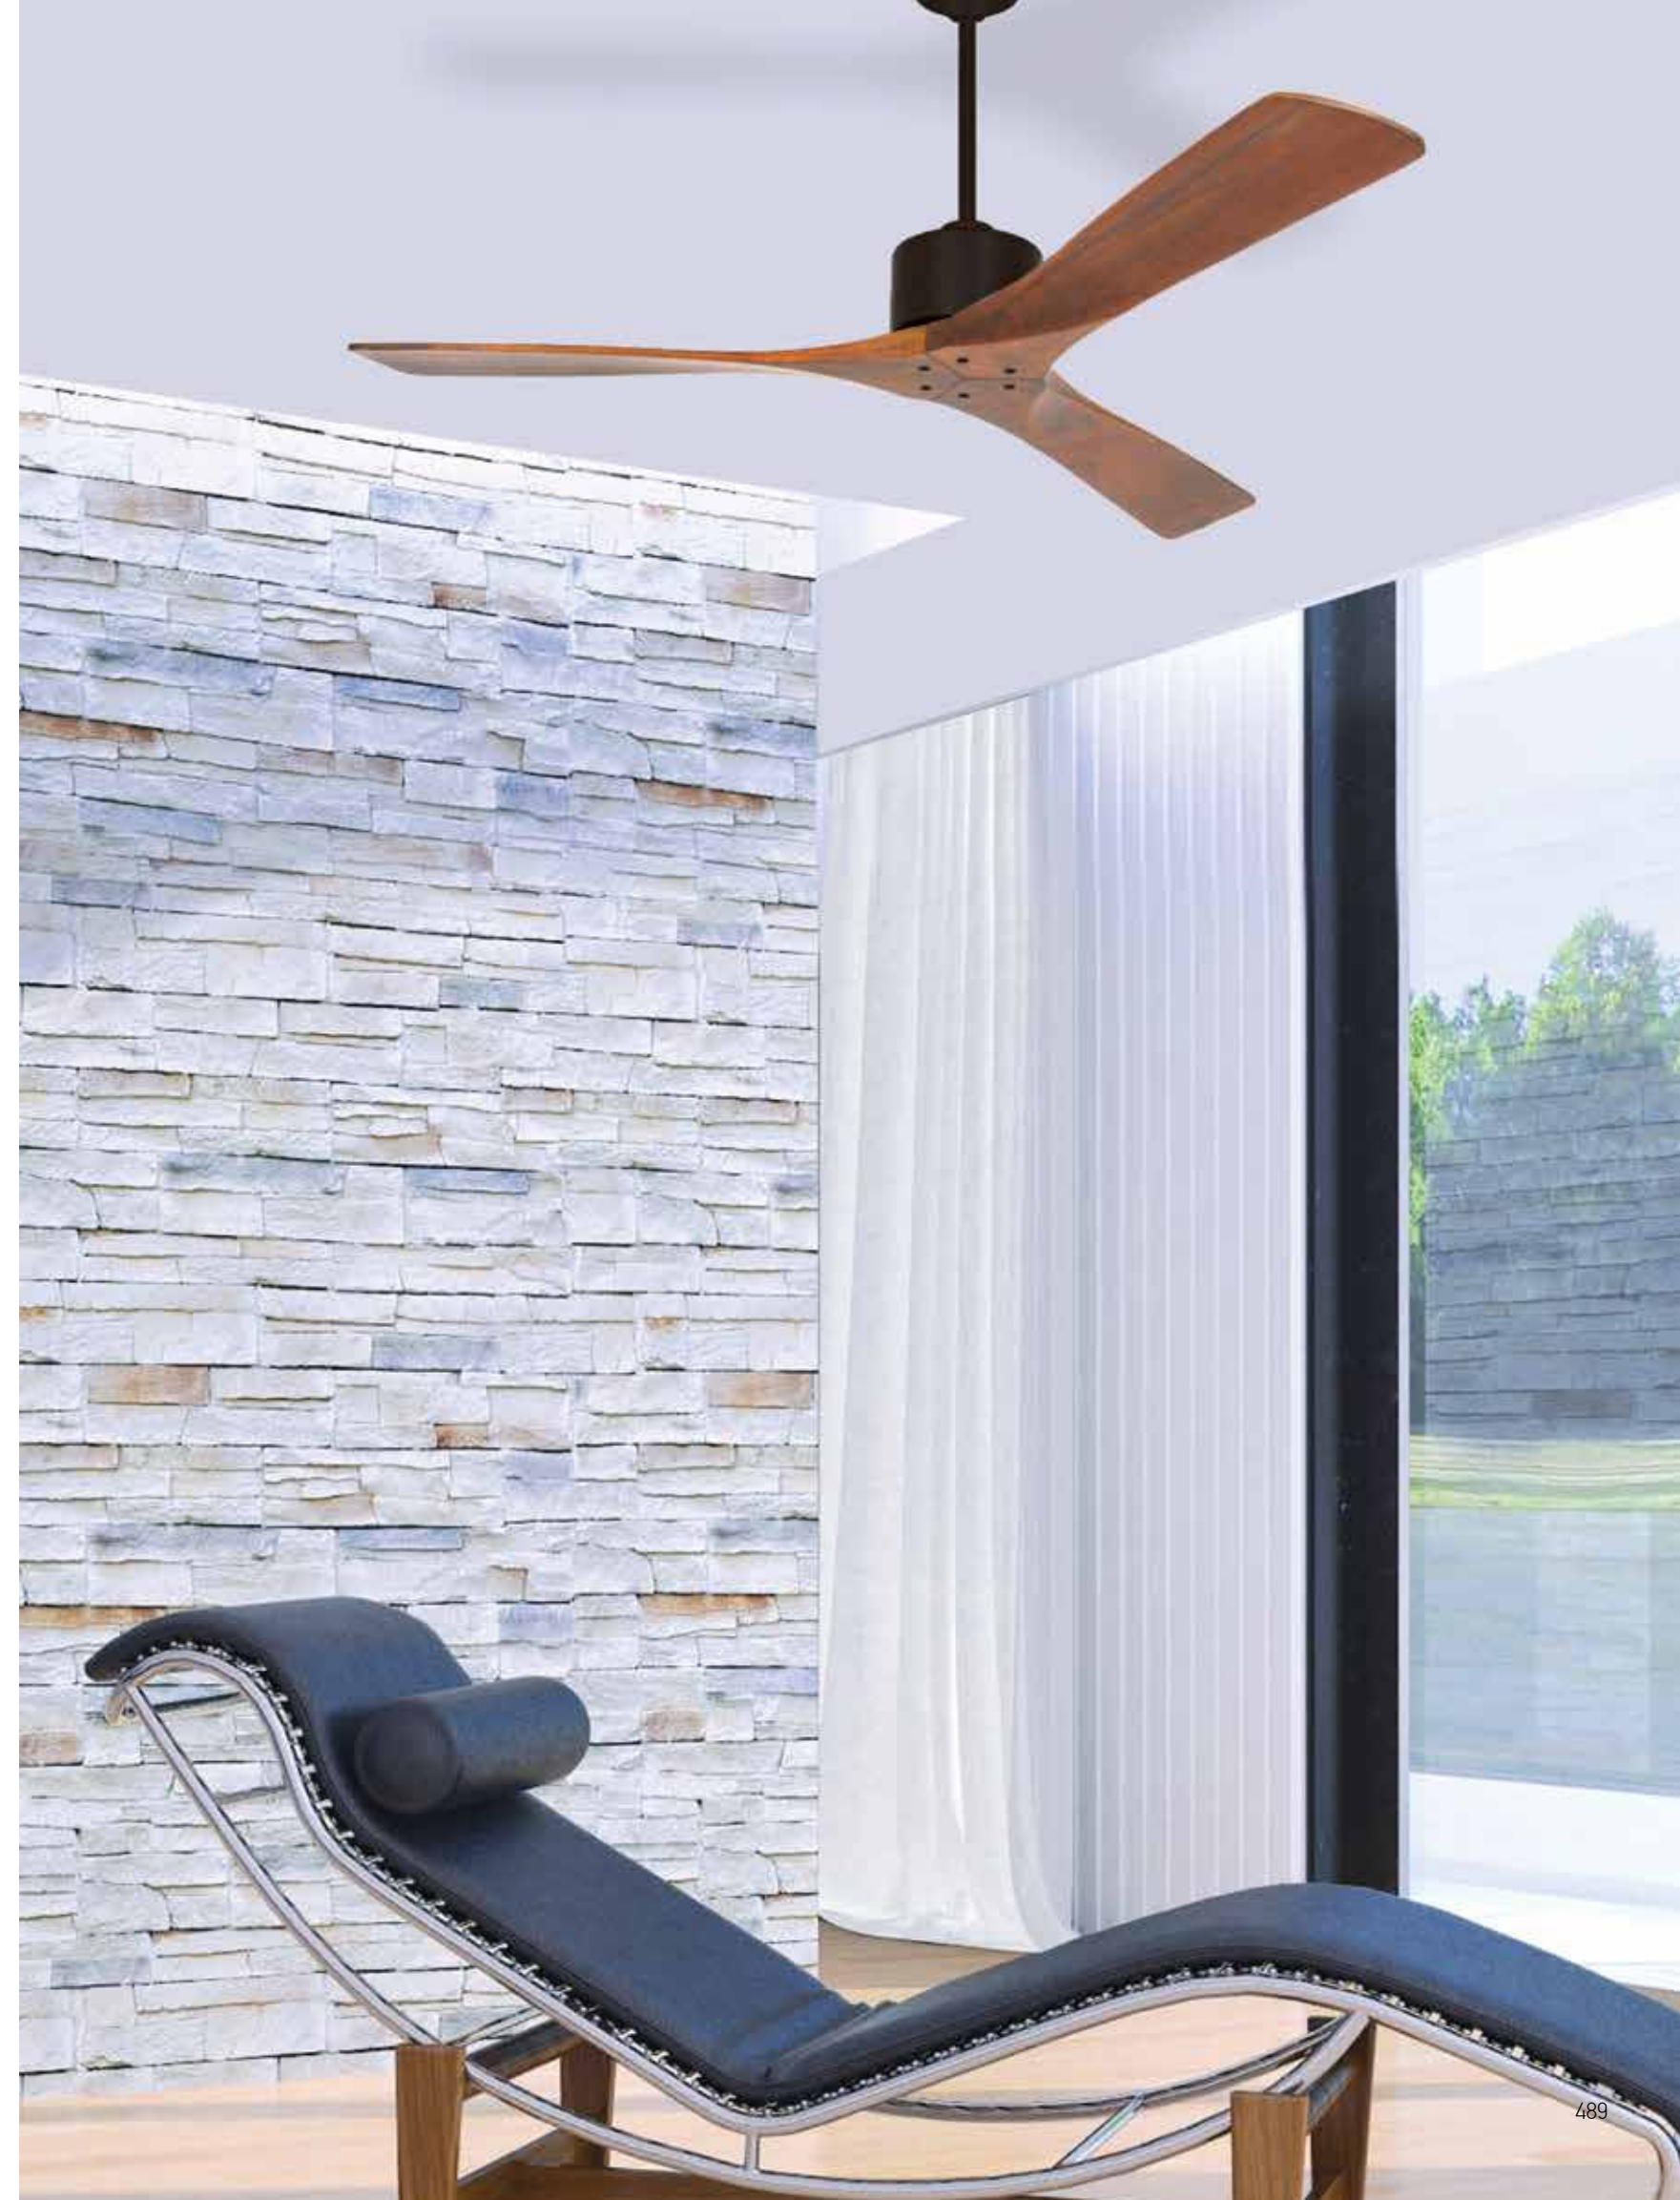

Indoor Ceiling Fans

Led Light Source	Without Light
Input	220-240V, 50/60Hz
dB	23
Dimensions	52" Ø: 132cm H: 32.5-45cm
Air Flow	145.3m³ min
Night Mode	Time Setting 1h / 2h / 4h / 8h
Material	Metal - Wood
Special Feature	2 Down Rods 12.5-25cm Summer Function
Motor Feature	AC Motor 62W 3 Speeds
Color	Brown - Cherry Wood Blades / Code 19143
Color	Black Matt - Cherry Wood Blades / Code 19143-B
Color	Chrome Matt - Natural Wood Blades / Code 19142

Model Finishing