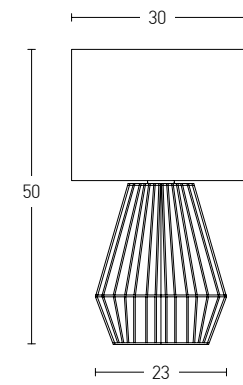

Bulb 1xE27
Power MAX 40W
Input 220-240V, 50/60Hz
Dimensions Ø: 30cm H: 50cm
Material Metal - Thread String Cord - Fabric
Special Feature 120cm Cable Available
Shade Ø: 30cm H: 20cm
Color Natural - Light Beige / **Code 20235**