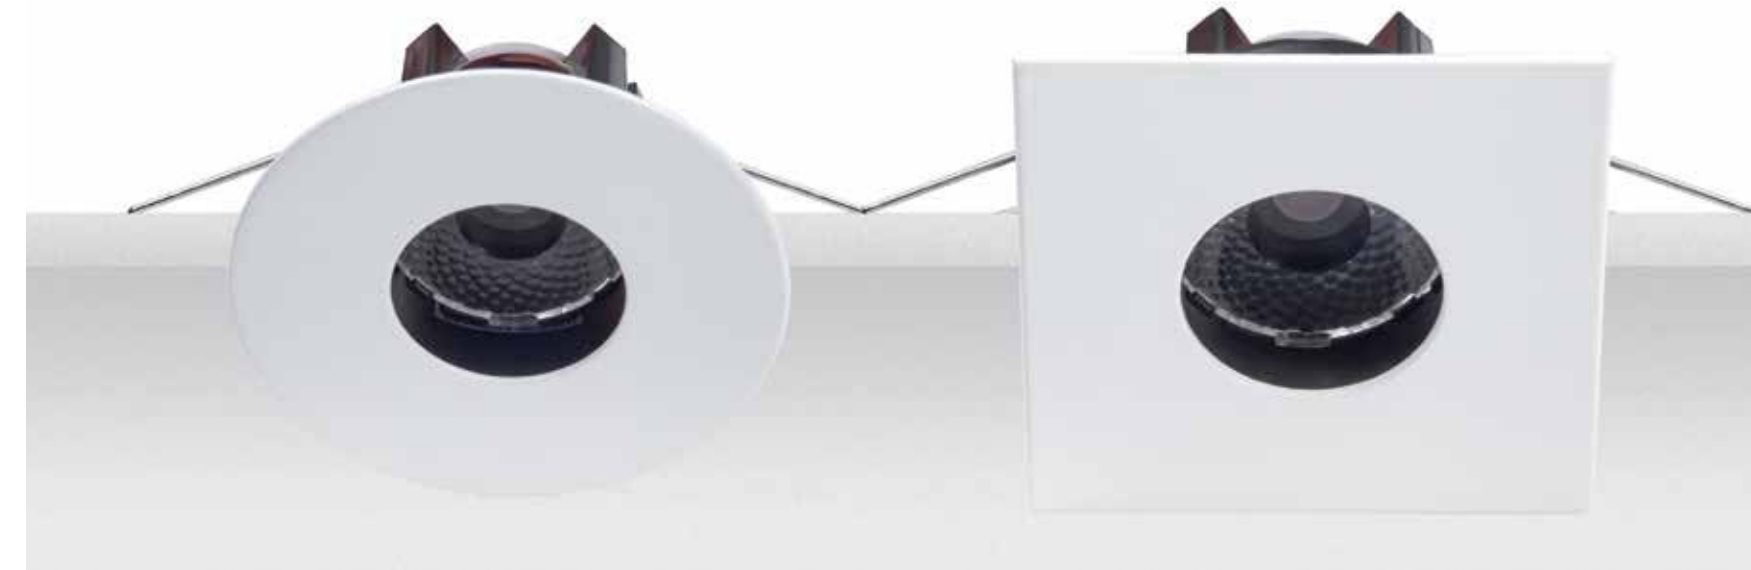

Bulb 1xGU10
Power MAX 50W
Input 220-240V, 50/60Hz
Dimensions Ø: 9cm H: 4cm
Cutting Hole Ø: 8cm
Material Aluminium
Depth Required JT: 10cm
Special Feature GU10 Lampholder Included
Movable
Color White - Black / **Code S060**

Bulb 1xGU10
Power MAX 50W
Input 220-240V, 50/60Hz
Dimensions L: 8.4cm W: 8.4cm H: 4cm
Cutting Hole Ø: 7.6cm
Material Aluminium
Depth Required JT: 10cm
Special Feature GU10 Lampholder Included
Movable
Color White - Black / **Code S061**