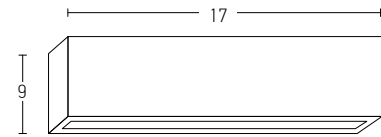

Power 4x2.5W
Input 220-240V, 50/60Hz
Color Temperature 3000K
Lumen 1015Lm
Cri 80
IP 54
Dimensions L: 17cm W: 5.5cm H: 9cm
Optic 38°
Material Aluminium - Tempered Glass
Color Dark Grey / **Code E250**

Power 4x2.5W
Input 220-240V, 50/60Hz
Color Temperature 3000K
Lumen 1015Lm
Cri 80
IP 54
Dimensions L: 17cm W: 5.5cm H: 9cm
Optic 12°
Material Aluminium - Tempered Glass
Color Dark Grey / **Code E250-12D**