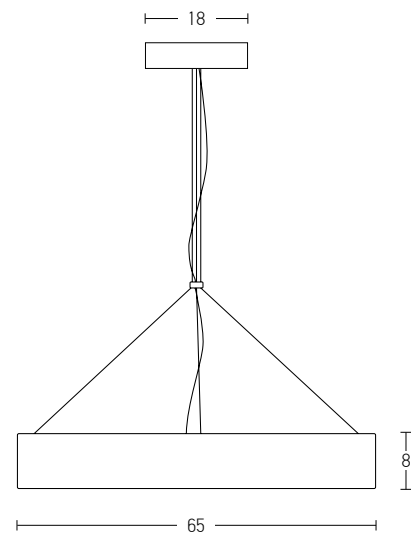

Power 56W
Input 220-240V, 50/60Hz
Color Temperature 3000K
Lumen 4480Lm
Cri 80
Dimensions Ø: 65cm H: 8cm
Base Ø: 18cm H: 4.5cm
Non Dimmable ☒
Material Metal - Acrylic
Special Feature 150cm Cable Adjustable
Color Black Matt / **Code 1618**