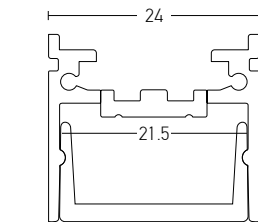

2m Profile + Opal PC Cover, Aluminium