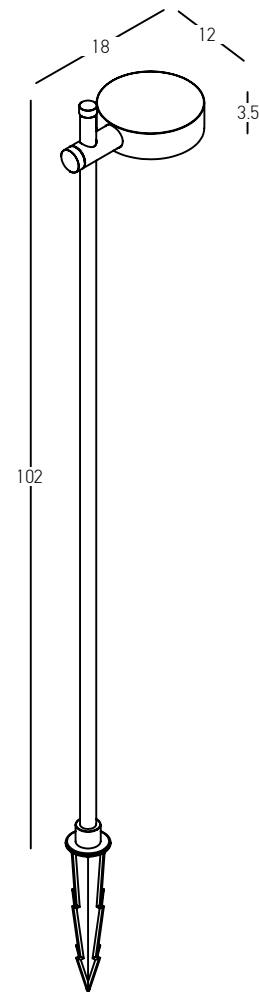

Power 5.5W
Input 220-240V, 50/60Hz
Color Temperature 3000K
Lumen 522Lm
Cri 97
IP 65
Dimensions L: 18cm W: 12cm H: 102cm
Base Ø: 10.5cm H: 1cm
Shade Dimensions Ø: 12cm H: 3.5cm
Beam Angle 36°
Material Aluminum - ABS
Special Feature Movable - Rotational
Spike & Base Included

Color Graphite / **Code E292**