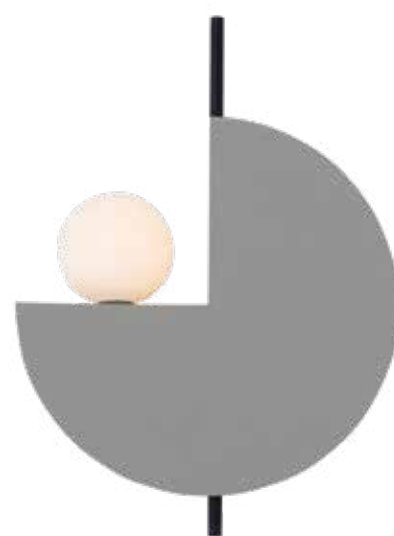

Elephant Grey
Sandy Black