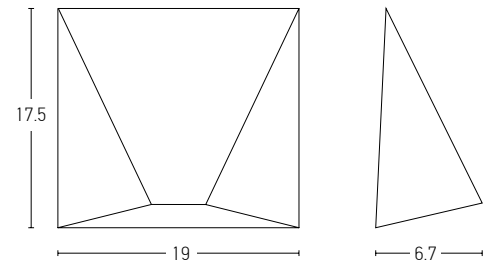

Power 7W
Input 220-240V, 50/60Hz
Color Temperature 3000K
Lumen 560Lm
Cri 80
IP 44
Dimensions L: 6.7cm W: 19cm H: 17.5cm
Material Metal - PC Diffuser
Color Graphite / **Code E243**