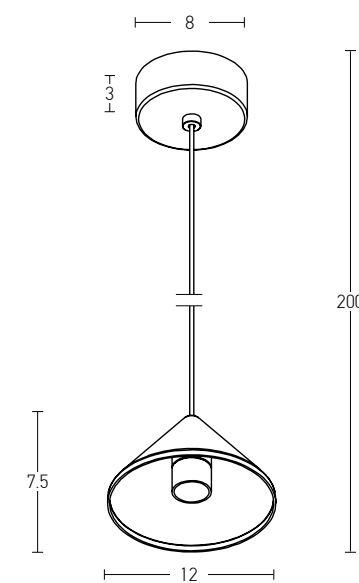

Power	6W
Input	220-240V, 50/60Hz
Color Temperature	3000K
Lumen	660Lm
Cri	80
Dimensions	Ø: 12cm H: 7.5cm
Base	Ø: 8cm H: 3cm
Non Dimmable	☒
Material	Metal - Aluminium
Beam Angle	18°
Special Feature	200cm Cable Adjustable Stick Ø: 2.7cm H: 6cm
Color	White Matt / Code 1913