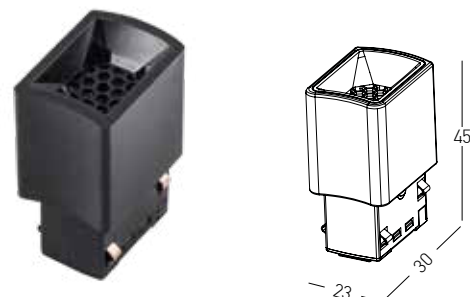

Power 2W
Input 48V
Color Temperature 3000K
Lumen 170Lm
Cri 80
Dimensions Curved: 600mm L: 30mm W: 23mm H: 45mm
Beam Angle 25°
Non Dimmable ☒
Material Acrylic
Color Sandy Black / **Code 22107**