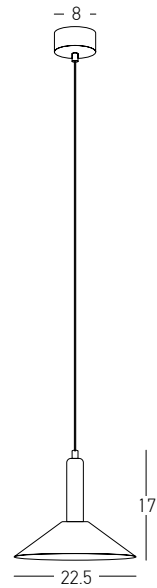

Power 7W
Input 220-240V, 50/60Hz
Color Temperature 3000K
Lumen 840Lm
Cri 80
Dimensions Ø: 22.5cm H: 17cm
Base Ø: 8cm L: 3.5cm
Non Dimmable ☒
Material Metal - Aluminum
Special Feature 200cm Fabric Cable Adjustable
Color Sandy Black - Painted Gold / **Code 22182** 𠄎
Color Sandy Black / **Code 22183** 𠄎