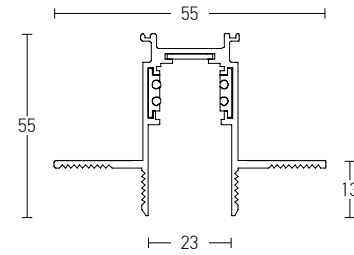

TRIMLESS Curved Track

Dimensions Ø: 900mm
L: 942.5mm
Material Aluminum
Color Sandy Black
Code 22098

SURFACE Curved Track

Dimensions Ø: 1200mm
L: 1252.5mm
Material Aluminum
Color Sandy Black
Code 22102