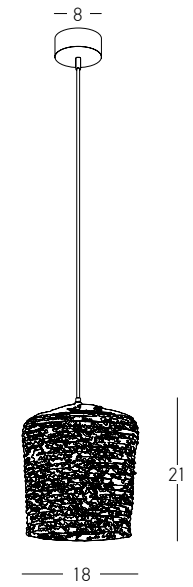

Bulb 1xE27 Led
Power MAX 20W
Input 220-240V, 50/60Hz
Dimensions Ø: 18cm H: 21cm
Base Ø: 8cm H: 3.5cm
Material Metal - Braided Wheat
Special Feature 200cm Black Fabric Cable Adjustable
Color Natural - Sandy Black / **Code 22167**