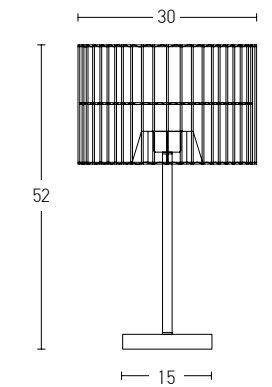

Bulb 1xE27
Power MAX 40W
Input 220-240V, 50/60Hz
Dimensions Ø: 30cm H: 52cm
Base Ø: 15cm H: 2cm
Material Metal - Rattan
Special Feature 120cm Cable Available
Shade Ø: 30cm H: 20cm
Color Black / **Code 20238**