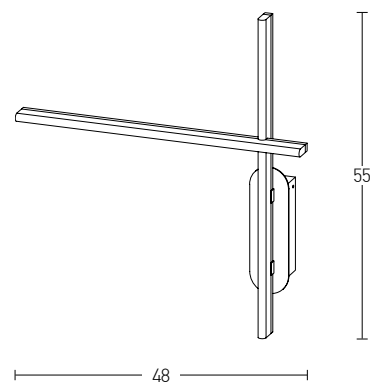

Model Finishing

Black - Golden Leaf

Black - Copper

Power 20W
 Input 220-240V, 50/60Hz
 Color Temperature 3000K
 Lumen 1600Lm
 Cri 80
 Dimensions L: 10cm W: 48cm H: 55cm
 Base W: 5.5cm H: 15.5cm
 Non Dimmable ☒
 Material Metal - Aluminium - Acrylic
 Special Feature Profile 1x3cm
 Color Black Matt / **Code 1945**