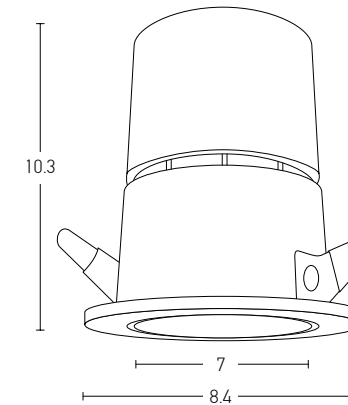

Power 10W
Input 220-240V, 50/60Hz
Color Temperature 3000K
Lumen 750Lm
Cri 90
Dimensions Ø: 7cm H: 8.3cm
Cutting Hole Ø: 6cm
Beam Angle 38°
Non Dimmable ☒
Material Aluminium
Depth Required JT: 9cm
Driver Included (250mA)
Color White Matt - Black Matt Reflector / **Code S070**