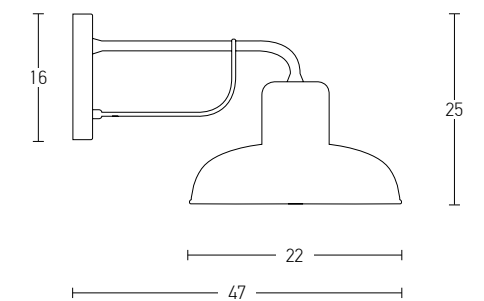

Bulb 1xE27
Power MAX 40W
Input 220-240V, 50/60Hz
Dimensions Ø: 22cm L: 47cm H: 25cm
Base L: 2.5cm W: 8cm H: 16cm
Material Metal
Color Painted Bronze / **Code 22190**