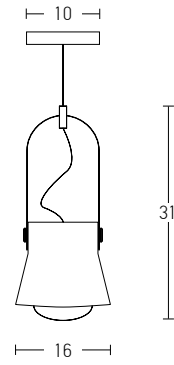

Bulb 1xE27
Power MAX 40W
Input 220-240V, 50/60Hz
Dimensions Ø: 16cm H: 31cm
Base Ø: 10cm H: 2cm
Material Metal - Aluminium
Special Feature 150cm Cable Adjustable
Color Black Matt / **Code 18192**
Color White Matt / **Code 18193**