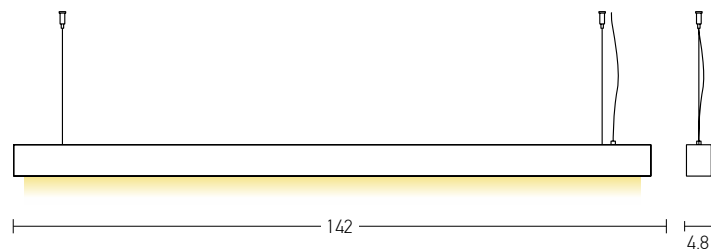

Power 45W
Input 220-240V, 50/60Hz
Color Temperature 3000K
Lumen 6300Lm
Cri 80
Dimensions L: 142cm W: 4.8cm H: 85cm
Base Ø: 8cm H: 3.5cm
Non Dimmable ☒
Material Aluminium - PC Deffuser - Leather
Special Feature 100cm Fabric Cable Adjustable
Optional Dimming DALI
Color Painted Bronze / **Code 22211**

Power 45W
Input 220-240V, 50/60Hz
Color Temperature 3000K
Lumen 6300Lm
Cri 80
Dimensions L: 142cm W: 4.8cm H: 7.8cm
Base Ø: 8cm H: 3.5cm
Non Dimmable ☒
Material Aluminium - PC Diffuser
Special Feature 200cm Fabric Cable Adjustable
Optional Dimming DALI
Color Painted Bronze / **Code 22210**