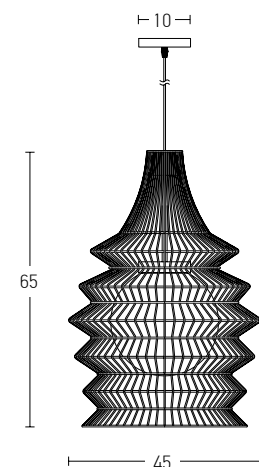

Bulb 1xE27
Power MAX 15W
Input 220-240V, 50/60Hz
Dimensions Ø: 45cm H: 65cm
Base Ø: 10cm H: 2cm
Material Metal - Rattan
Opal Glass Ø: 25cm
Special Feature 200cm Cable Adjustable
Color Black / **Code 20155**