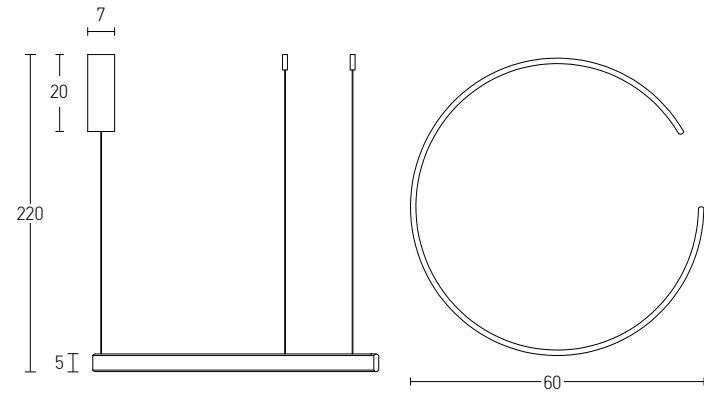

Indoor Led Lighting

Power 30W
Input 220-240V, 50/60Hz
Color Temperature 3000K
Lumen 2400Lm
Cri 80
Dimensions Ø: 60cm H: 5cm
Base Ø: 7cm H: 20cm
Dimmable Triac ☐
Material Aluminium - Silicon
Special Feature 200cm Cable Adjustable
Profile 5x1.5cm
Color Brushed Gold Matt / **Code 2010**
Color Brushed Coffee / **Code 2011**