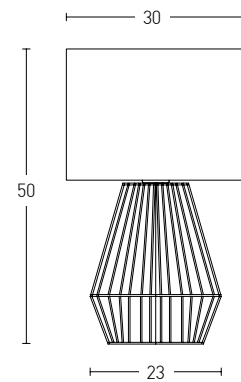

Bulb 1xE27
Power MAX 40W
Input 220-240V, 50/60Hz
Dimensions Ø: 30cm H: 50cm
Material Metal - Thread String Cord - Fabric
Special Feature 120cm Cable Available
Shade Ø: 30cm H: 20cm
Color Natural - Light Beige / **Code 20235**