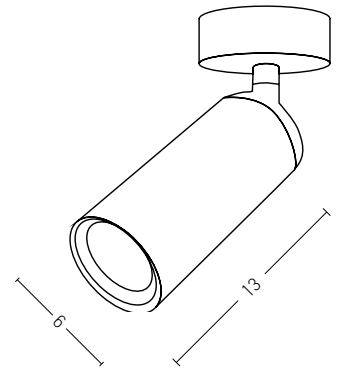

Bulb 1xGU10
Power MAX 35W
Dimensions Ø: 6cm H: 20cm
Cylinder Ø: 6cm H: 13cm
Base Ø: 6cm H: 3cm
Material Aluminium
Color Black Matt / **Code S055**
Color White Matt / **Code S054**

Power 9W
Input 220-240V, 50/60Hz
Color Temperature 3000K
Lumen 1000Lm
Cri 90
Dimensions Ø: 6cm H: 20cm
Cylinder Ø: 6cm H: 13cm
Base Ø: 6cm H: 3cm
Beam Angle 15° / 24° / 40°
Material Aluminium
Special Feature Included LED Driver

Color Black Matt / **Code S055-15**
Color Black Matt / **Code S055-24**
Color Black Matt / **Code S055-40**
Color White Matt / **Code S054-15**
Color White Matt / **Code S054-24**
Color White Matt / **Code S054-40**

OSRAM