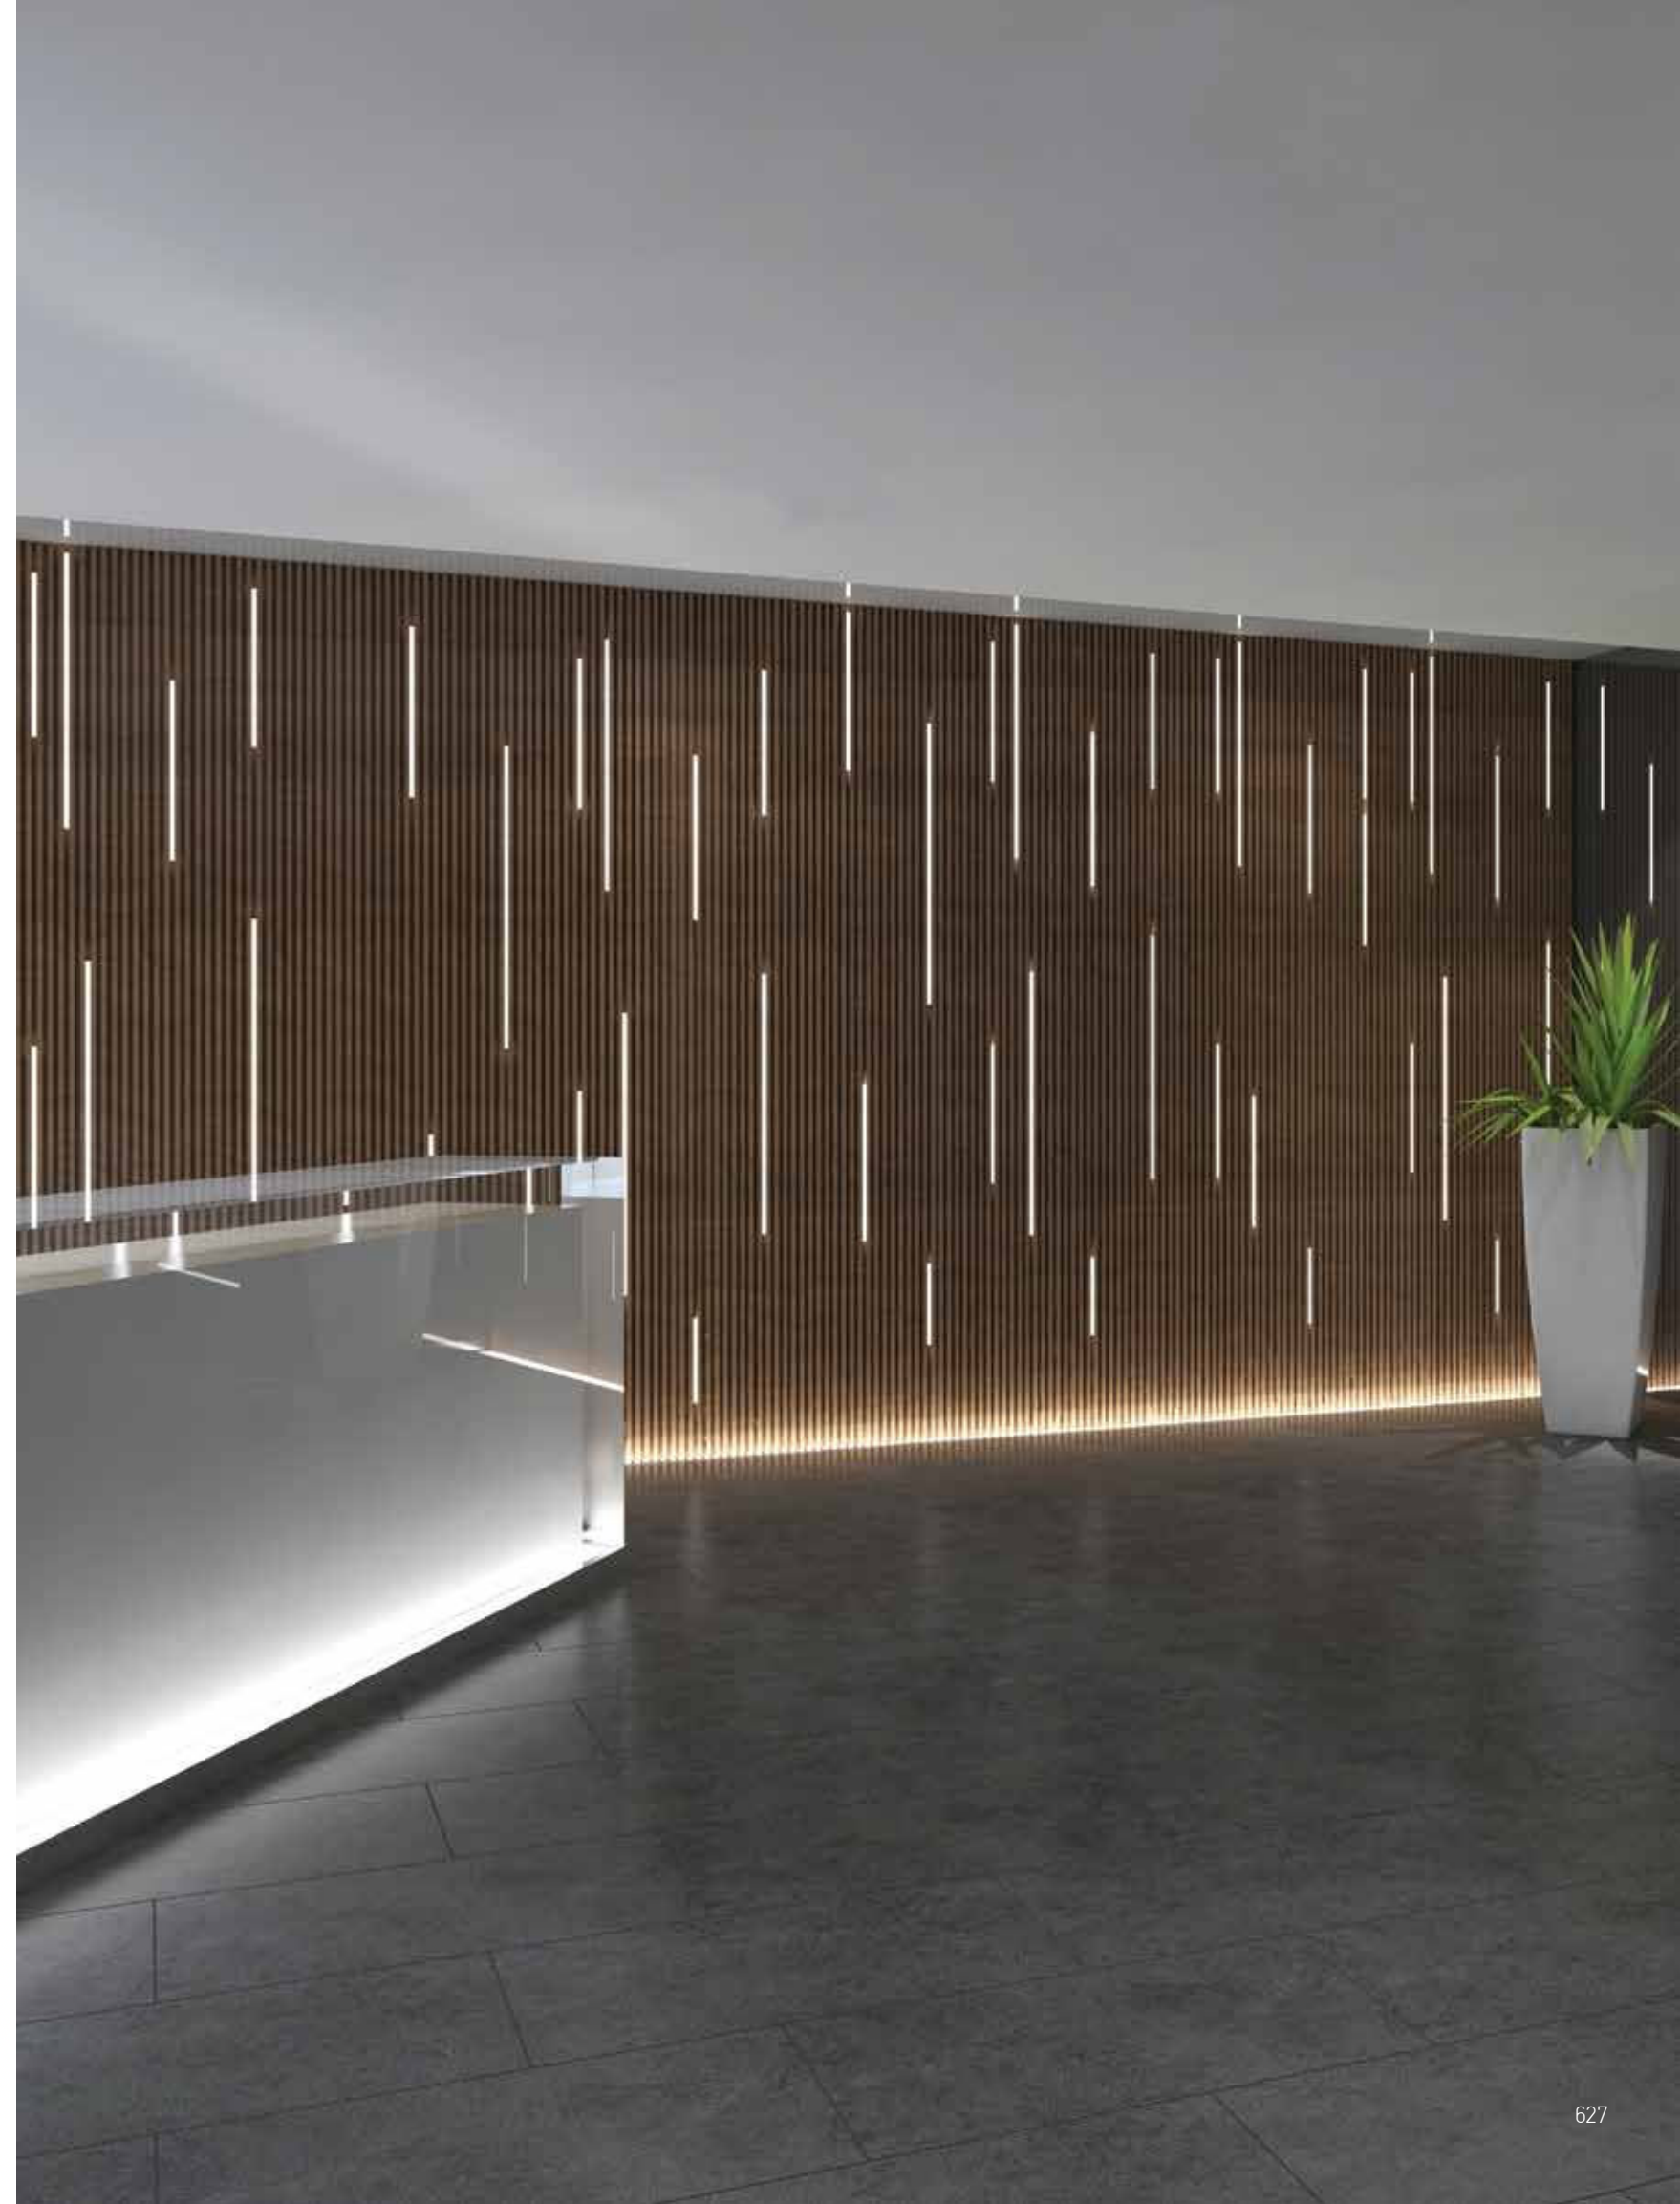

Guide to Create your Code by Choosing : 34 - Length - Driver - Kelvin - Set - Body Color

LED circle luminaire, made of a curved extruded aluminium, power-coated with fine sandy finish. Designed for ceiling/pendant mounting, providing direct light emission through satined polycarbonate for an almost homogeneous emission of light. Luminaire equipped with the latest generation of well known LED boards. Driver ON/OFF