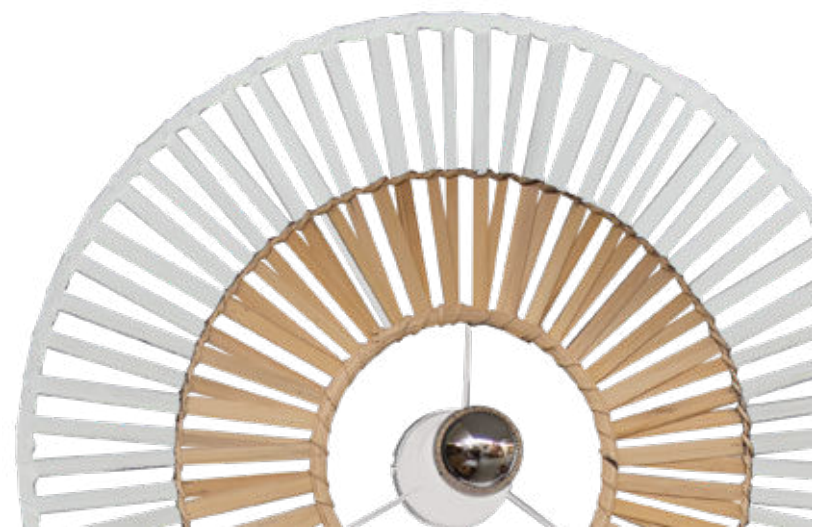

Bulb 1xE27
Power MAX 40W
Input 220-240V, 50/60Hz
Dimensions Ø: 80cm L: 8cm
Base Ø: 10cm H: 2cm
Material Metal - Bamboo
Color White - Natural Bamboo / **Code 19250**

Bulb 1xE27
Power MAX 40W
Input 220-240V, 50/60Hz
Dimensions Ø: 60cm L: 8cm
Base Ø: 10cm H: 2cm
Material Metal - Bamboo
Color Black - Natural Bamboo / **Code 19252**

Bulb 1xE27
Power MAX 40W
Input 220-240V, 50/60Hz
Dimensions Ø: 40cm L: 8cm
Base Ø: 10cm H: 2cm
Material Metal - Bamboo
Color White - Natural Bamboo / **Code 19251**
Black - Natural Bamboo / **Code 19253**