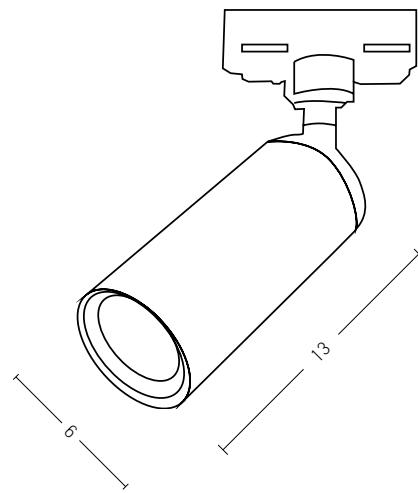

Bulb 1xGU10
Power MAX 35W
Dimensions Ø: 6cm H: 13cm
Material Aluminium
Special Feature 3 Phase Track Light
Color Black Matt / **Code S059**
Color White Matt / **Code S058**