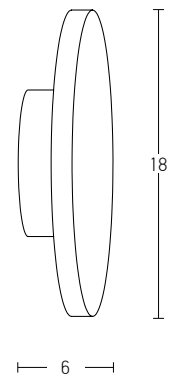

Indoor Led Wall Lighting

Power 6W
Input 220-240V, 50/60Hz
Color Temperature 3000K
Lumen 420Lm
Cri 80
Dimensions Ø: 18cm L: 6cm
Non Dimmable ☒
Material Metal - Acrylic
Color Brushed Brass / **Code 20349**