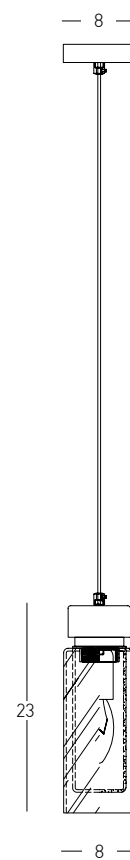

Bulb 1xE14 Led
Power MAX 8W
Input 220-240V, 50/60Hz
Dimensions Ø: 8cm H: 23cm
Base Ø: 8cm H: 2cm
Glass Ø: 8cm H: 18.5cm
Material Metal - Clear Glass - Frost White Glass
Special Feature 150cm Cable Adjustable
Color Sandy Black - Antique Brass / **Code 22137**