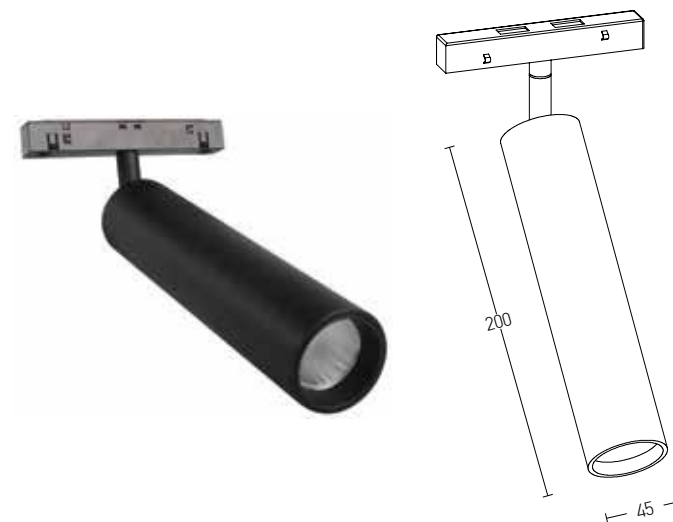

Power 15W
Input 48V
Color Temperature 3000K
Lumen 1650Lm
Cri 80
Dimensions Ø: 45mm H: 200mm
Beam Angle 24°
DALI Dimmable ☐
Material Aluminium
Color Sandy Black / **Code 2095-D**
CREE ⇄

Power 15W
Input 48V
Color Temperature 3000K
Lumen 1650Lm
Cri 80
Dimensions Ø: 45mm H: 200mm
Beam Angle 24°
Non Dimmable ☒
Material Aluminium
Color Sandy Black / **Code 2095**
CREE ⇄