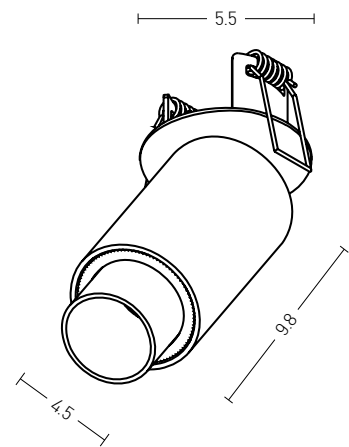

Power	11W
Input	220-240V, 50/60Hz
Color Temperature	3000K
Lumen	990Lm
Cri	80
Dimensions	Ø: 4.5cm H: 9.8cm
Beam Angle	15-30° Adjustable
Cutting Hole	Ø: 5cm
Base	Ø: 5.5cm
Material	Aluminium
Special Feature	Recessed Zoomable Spot Included LED Driver
Color	Sandy White - Black / Code 1928
Color	Sandy Black / Code 1928-B