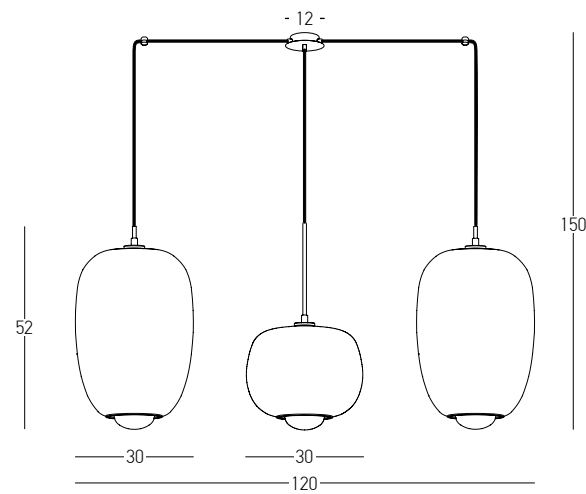

Bulb 3xG9 Led
Power MAX 7W
Input 220-240V, 50/60Hz
Dimensions L: 120cm W: 30cm H: 150cm
Base Ø: 12cm H: 3cm
Glass Ø: 30cm H: 24cm
Ø: 30cm H: 43cm
Opal Glass Ø: 10.5cm H: 13.5cm
Material Metal - Smoked Glass Outside
Opal Glass Inside
Special Feature 150cm Cable Adjustable
Color Sandy Black - Smoked Glass - Gold Matt / **Code 22149**