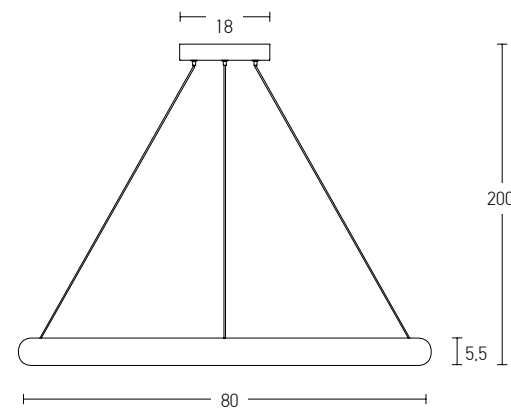

Power 60W
Input 220-240V, 50/60Hz
Color Temperature 3000K
Lumen 4800Lm
Cri 80
Dimensions Ø: 80cm H: 5.5cm
Base Ø: 18cm H: 3.5cm
Dimmable Triac ☐
Material Aluminium - Acrylic
Special Feature 200cm Cable Adjustable
Color Sandy Black / **Code 2060**
Color Sandy White / **Code 2061**
Color Brushed Gold Matt / **Code 2062**
Color Brushed Coffee / **Code 2063**