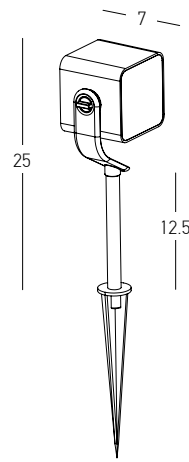

Power 12W
Input 220-240V, 50/60Hz
Color Temperature 3000K
Lumen 780Lm
Cri 80
IP 65
Dimensions L: 7cm W: 7cm H: 25cm
Base Ø: 6cm H: 0.5cm
Beam Angle 40°
Material Aluminum - Tempered Glass
Special Feature Spike & Base Included
Waterproof Connector Included

Color Graphite / **Code E286**