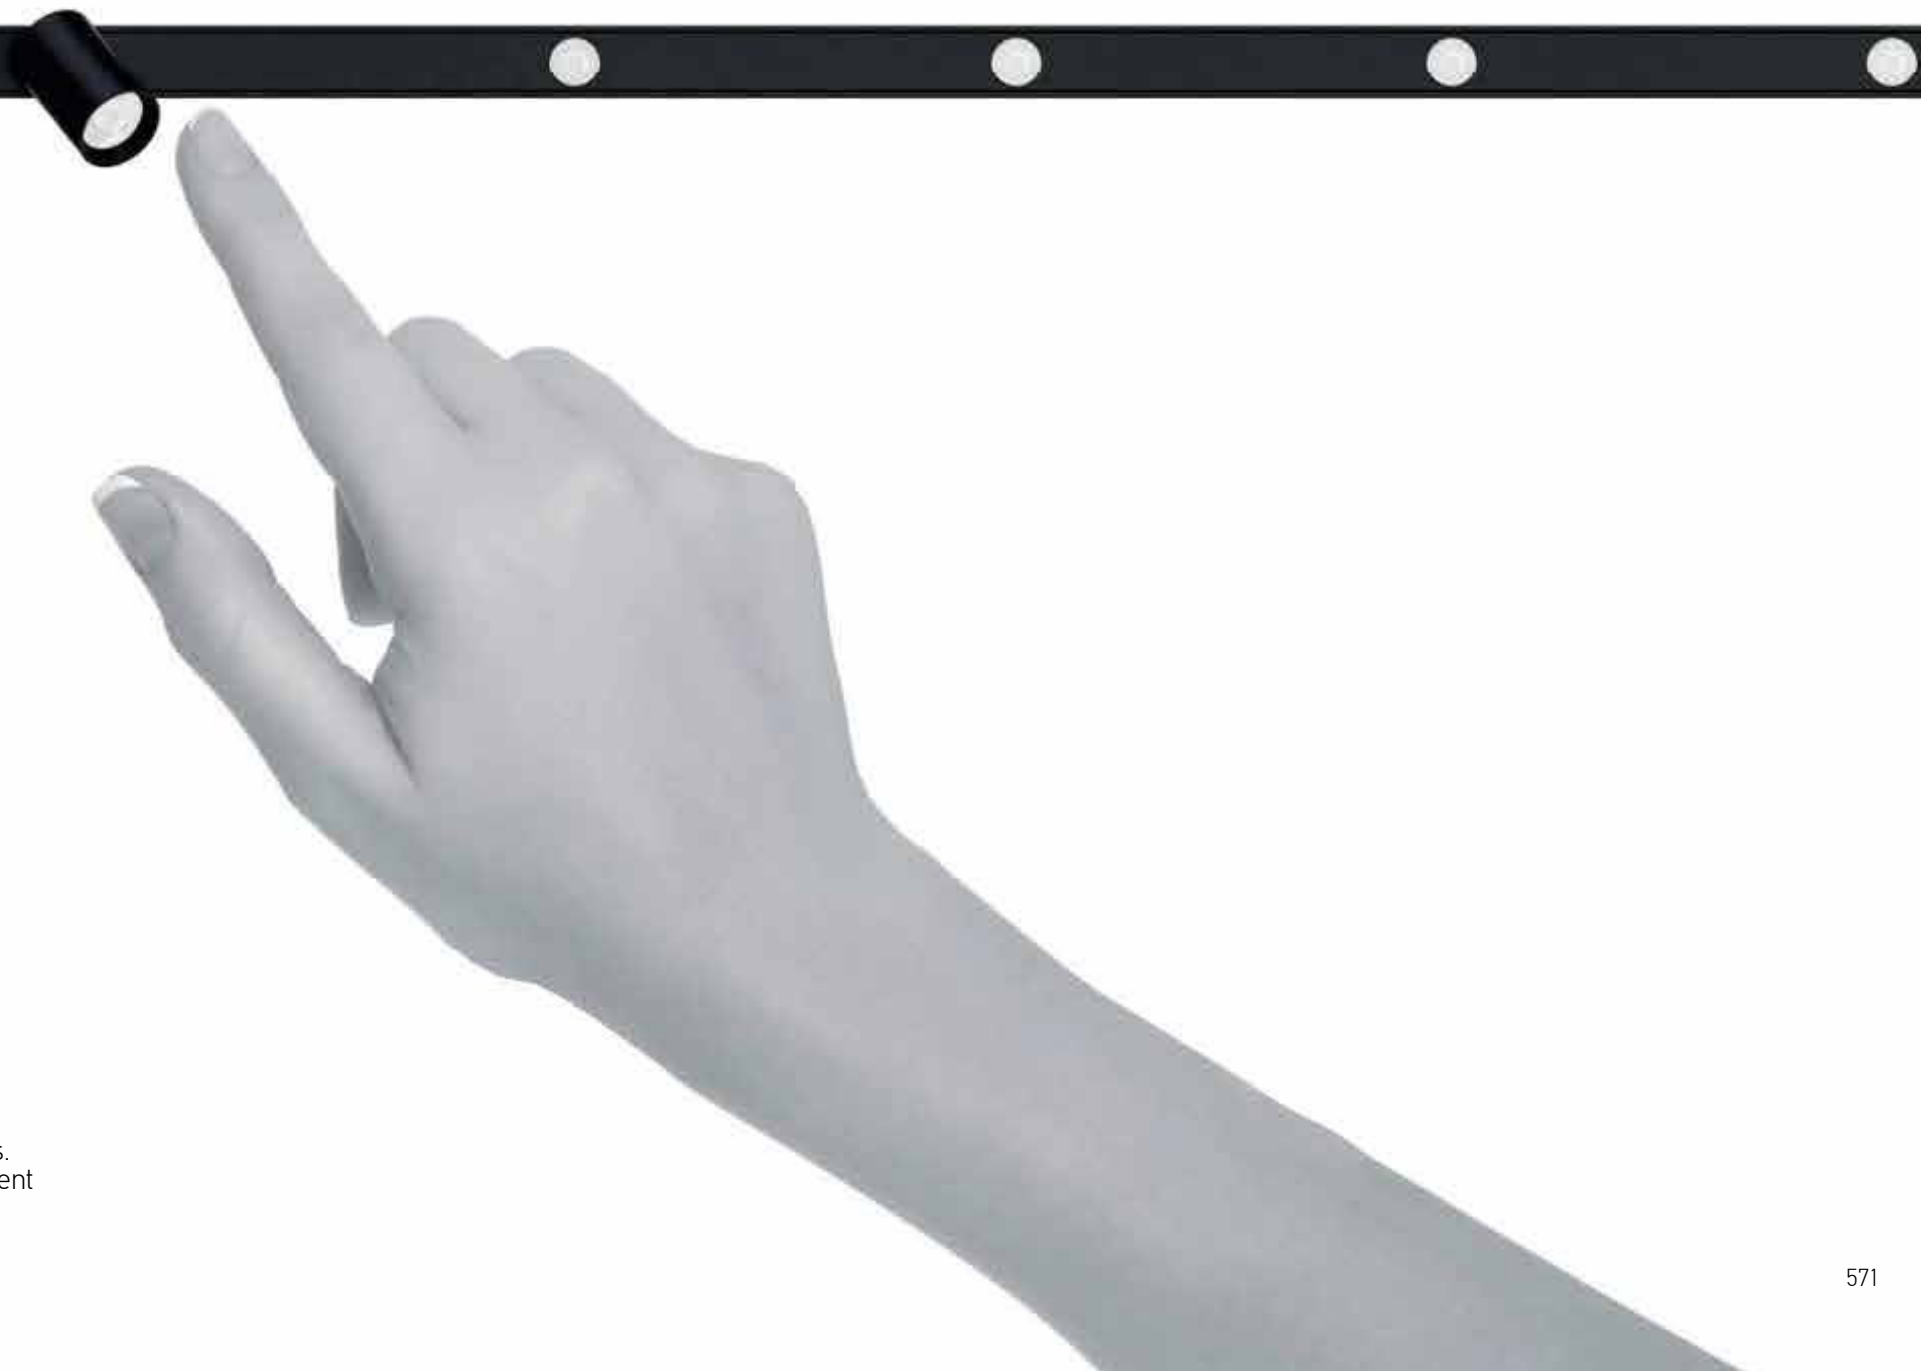

Attractive Colour Presentation...

CRI>90, High Quality Light Output

Because ambient light reproduces colours differently, the colour rendering index (CRI) is used as reference. The CRI indicates the ratio by which the illuminated object or the illuminated area deviates from the maximum value of 100 (daylight). MINI TRACK has an impressively high CRI of 90, which means that it comes very close to natural light and is suitable for colour-sensitive applications such as display cases and special exhibition spaces. The material quality, feel, and colour authenticity of merchandise and artworks need to be rendered as accurately as possible to accentuate object's value. The especially small light surface of the LEDs and high light density allow the luminaires to perfectly reflect the three-dimensionality of amorphous surfaces. Products with a CRI of 90 are perfect for high-end sales floors and art settings.

R9>90, Closer to True Colors

R9 is the index to present the color of Red. Red is a very important icon to many objects like photography, textiles, bones and skins. For human eyes, the red is a key reference to distinguish the real true colors. A higher R9 index can better present the true colors. MINI TRACK, with R9 higher than 90, can better present the world closer to true colors.