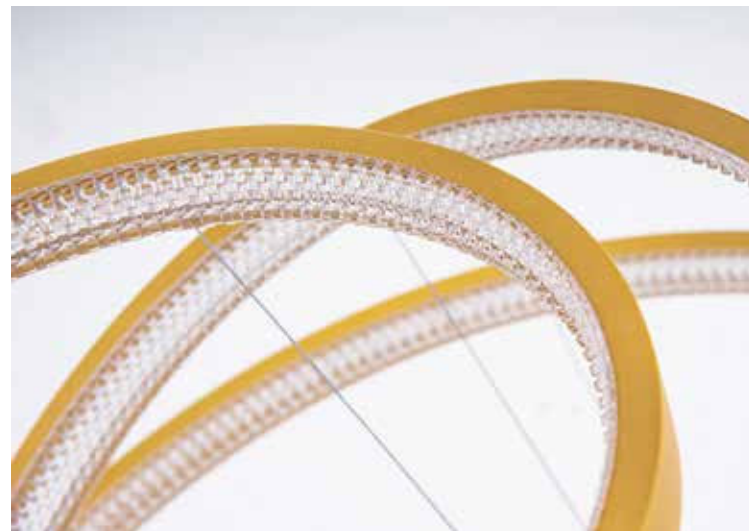

Power 112W
Input 220-240V, 50/60Hz
Color Temperature 3000K
Lumen 8960Lm
Cri 80
Dimensions $\varnothing$: 40cm / $\varnothing$: 60cm / $\varnothing$: 80cm H: 4cm
Base $\varnothing$: 29cm H: 4.5cm
Dimmable Triac ☐
Material Aluminium - Acrylic
Special Feature 200cm Cable Adjustable
Profile 4x2cm
Color Brushed Gold Matt / **Code 2009**