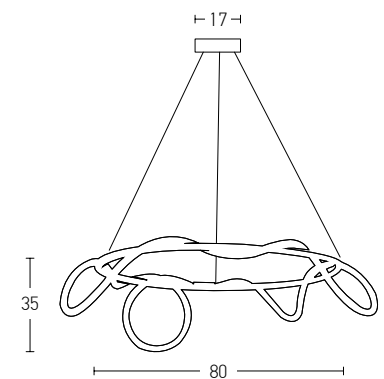

Power 60W
Input 220-240V, 50/60Hz
Color Temperature 3000K
Lumen 3600Lm
Cri 80
Dimensions Ø: 80cm H: 35cm
Base Ø: 17cm H: 5cm
Non Dimmable ☒
Material Metal - Silicon
Special Feature 360° Lighting Tube Ø: 2.4cm
190cm Cable Adjustable
Color Gold Matt / **Code 19261**