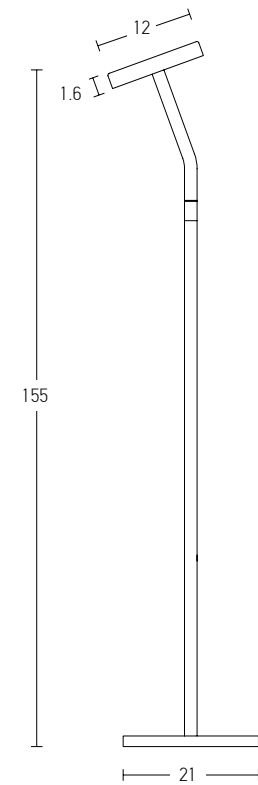

Power 9W
Input 220-240V, 50/60Hz
Color Temperature 3000K
Lumen 630Lm
Cri 80
Dimensions Ø: 12cm H: 155cm
Base Ø: 21cm H: 1cm
Non Dimmable ☒
Material Metal - Aluminium
Special Feature 150cm Cable Available
Color Sandy Black / **Code 20113**