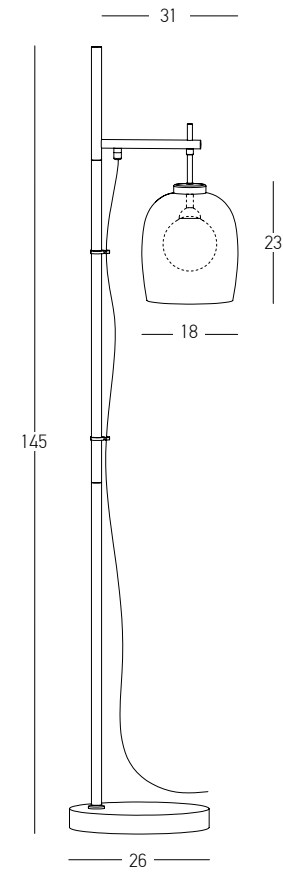

Bulb 1xG9 Led
Power MAX 5W
Input 220-240V, 50/60Hz
Dimensions L: 31cm W: 26cm H: 145cm
Smoked Glass Ø: 18cm H: 20cm
Base Ø: 26cm W: 3.5cm
Material Metal - Smoked Glass Outside
Opal Glass Inside - Black Marble Base
Special Feature 150cm Cable Available
Opal Glass Ø: 10cm
Color Sandy Black - Black Marble / **Code 22053**