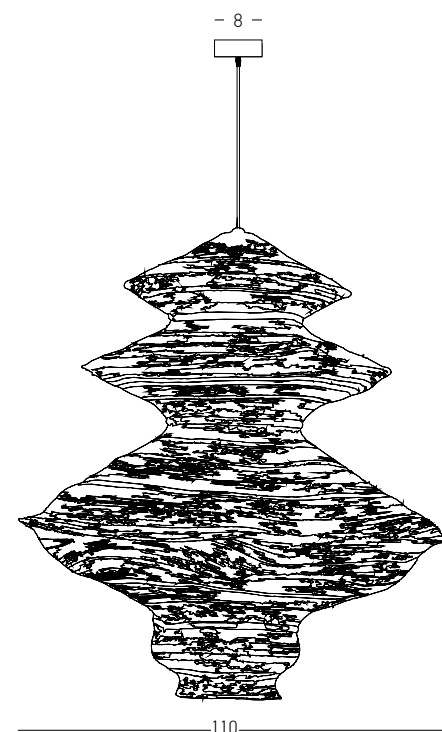

130

Bulb 1xE27 Led
Power MAX 20W
Input 220-240V, 50/60Hz
Dimensions Ø: 110cm H: 130cm
Base Ø: 8cm H: 3.5cm
Material Metal - Braided Wheat
Special Feature 200cm Black Fabric Cable Adjustable
Easy to make custom fixtures
on project request.
Color Natural - Sandy Black/ Code 22246