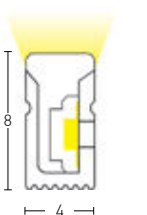

Code	IP	Kelvin	CRI	Watt	Lm/m
LS08	67	2700	95	6W/m	240
LS09	67	3000	95	6W/m	256
LS16	67	4000	95	6W/m	240

Lumen Efficiency 42Lm/W
SDCM 3
Ra 95
LEDs/m 480
Voltage DC24V
Unit cut 25mm
Life Span 20000H
Waterproof Rate IP67
Special Feature UV resistant
Chemical resistant