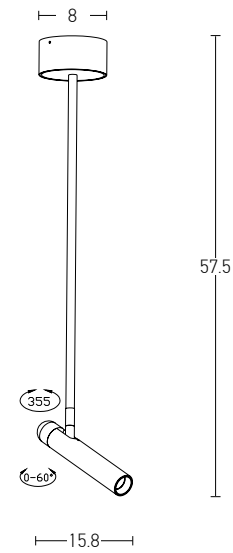

Indoor Led Lighting

Power 4.2W
Input 220-240V, 50/60Hz
Color Temperature 3000K
Lumen 462Lm
Cri 80
Dimensions L: 15.8cm H: 57.5cm
Base Ø: 8cm H: 4cm
Non Dimmable ☒
Material Metal - Aluminium
Beam Angle 38°
Special Feature Standard Length
Stick Ø: 2.5cm H: 15.8cm
Movable Spot

Color Sandy Black / **Code 1921**
Sandy White / **Code 1920**