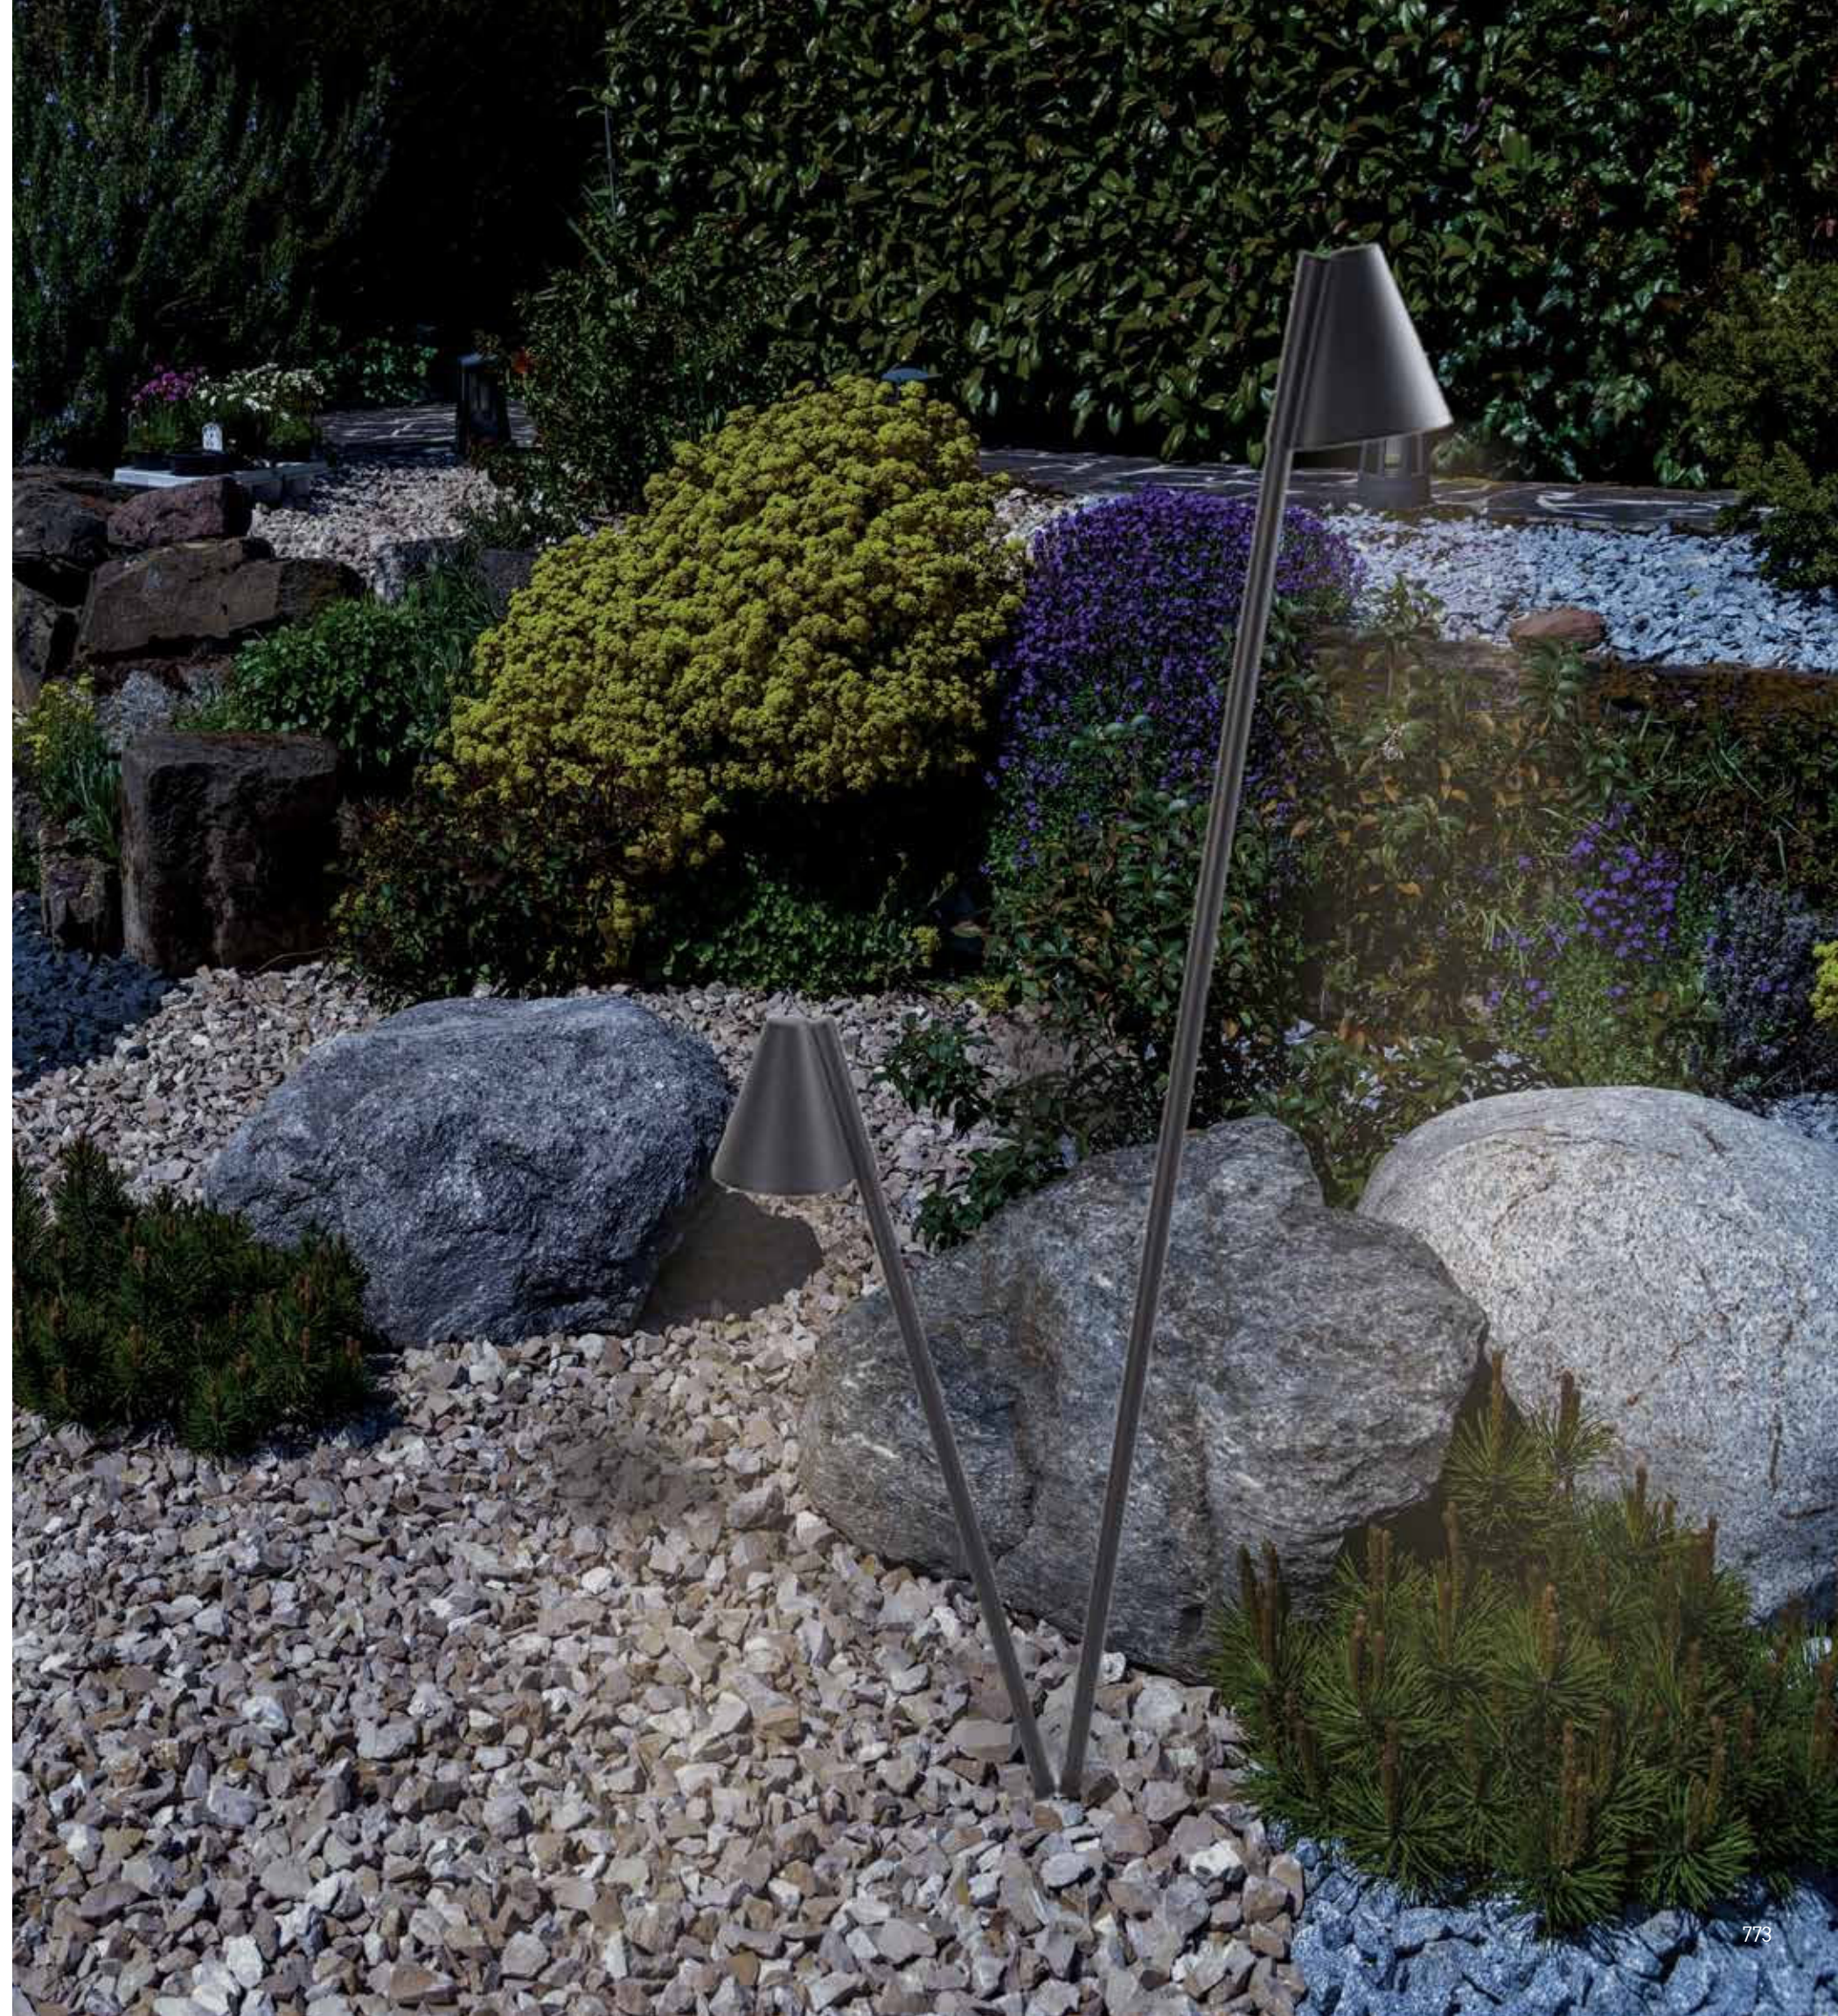

Base for E281 - E282
Dimensions Ø: 9.5cm H: 2cm
Material Aluminium
Color Graphite / **Code E282-SP**