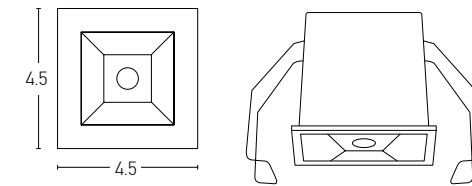

Power 3W
Input 220-240V, 50/60Hz
Color Temperature 3000K
Lumen 150Lm
Cri 90
Dimensions L: 4.5cm W: 4.5cm H: 5cm
Cutting Hole 3.5 x 3.5cm
Beam Angle 30°
Non Dimmable ☒
Material Aluminium
Depth Required $\updownarrow$: 5.5cm
Driver Included (700mA)
Color Sandy White - Black / **Code S084**