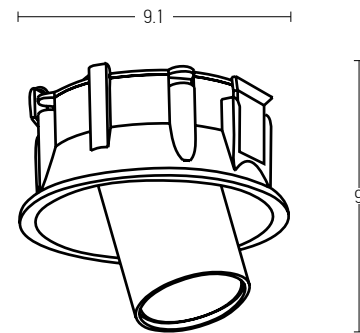

Power 2x7W
Input 10V / 700mA
Color Temperature 3000K
Lumen 1040Lm
Cri 90
Dimensions L: 16.8cm W: 9cm H: 9cm
Cutting Hole 8.2 x 16.4cm
Beam Angle 36°
Material Aluminium
Depth Required JT: 9cm
Required Driver V350-1050 / Series Connection
Special Feature Movable
Stick Ø: 4cm

Color Sandy White - Black / **Code Z11207-W**
Color Sandy Black - Gold / **Code Z11207-B**