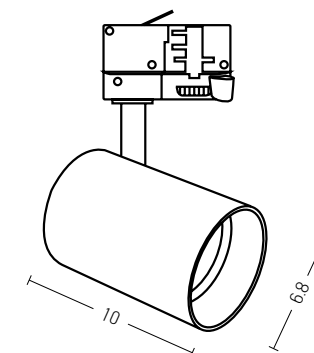

Bulb 1xGU10 Led
Power MAX 10W
Input 220-240V, 50/60Hz
Dimensions Ø: 6.8cm H: 10cm
Material Aluminium
Special Feature 3 Phase Track Light
Color Brushed Brass / **Code Z65105NT-BB**
Color Metal Grey / **Code Z65105NT-G**