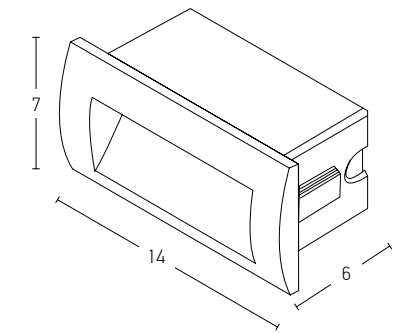

Power 3W
Input 220-240V, 50/60Hz
Color Temperature 3000K
Lumen 240Lm
Cri 80
IP 65
Dimensions L: 14cm W: 7cm H: 4.1cm
Recessed Mounting Box L: 12.5cm W: 6cm (Included)
Depth 6cm
Material Aluminium - PC Diffuser
Color Graphite / **Code E247-G**
Color Sandy White / **Code E247-W**