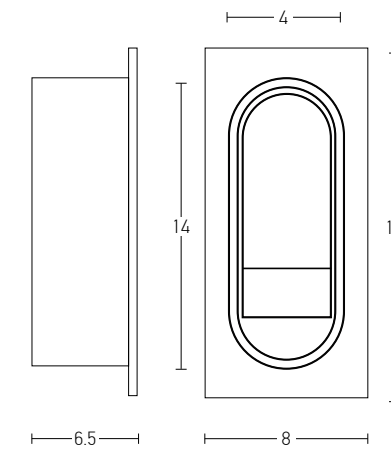

Power 3W
Input 220-240V, 50/60Hz
Color Temperature 3000K
Lumen 240Lm
Cri 80
Dimensions L: 34cm W: 4cm H: 12cm
Depth 5cm
Non Dimmable ☒
Switch On/Off
Material Metal - Aluminium
Cutting Hole 8.6x3.2cm
Special Feature Stick Ø: 2.5cm H: 6cm
Color Black / **Code H69**

Power 3W
Input 220-240V, 50/60Hz
Color Temperature 3000K
Lumen 240Lm
Cri 80
Dimensions W: 8cm H: 19cm
Depth 6.5cm
Non Dimmable ☒
Switch On/Off
Material Metal - Aluminium
Cutting Hole 17x6cm
Special Feature Stick W: 4cm H: 14cm
Color Black Matt / **Code H43**
Color Brushed Copper / **Code H44**