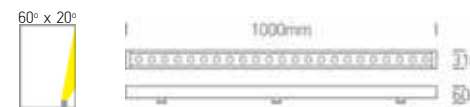

Code	IP	Kelvin	CRI	Watt	Lumen/M
Z7055B-W	66	3000	80	24W	MAX 1700
Z7055B-C	66	4000	80	24W	MAX 1720