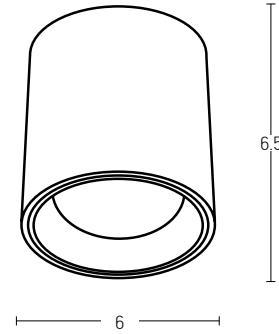

Power 7W
Input 220-240V, 50/60Hz
Color Temperature 3000K
Lumen 500Lm
Cri 80
Dimensions Ø: 6cm H: 6.5cm
Beam Angle 35°
Dimmable Triac ☐
Material Aluminium
Color White Matt / **Code Z12107K-W**
Color Black Matt / **Code Z12107K-B**
*Ring Black / **Code Z050106-B**
*Ring Brass / **Code Z050106-BR**
*Reflector must be ordered seperately