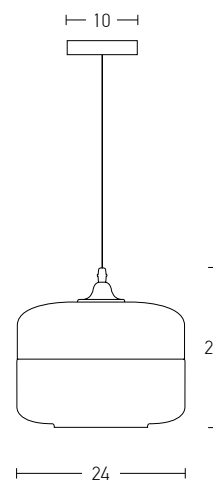

Bulb 1xE27
Power MAX 40W
Input 220-240V, 50/60Hz
Dimensions Ø: 24cm H: 23cm
Base Ø: 10cm H: 2cm
Material Glass
Special Feature 150cm Cable Adjustable
Color Black Matt - Champagne / **Code 1516**