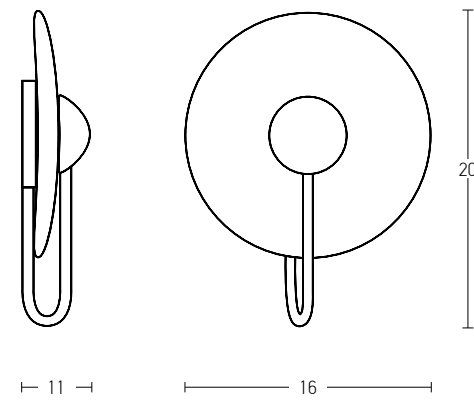

Power 3W
Input 220-240V, 50/60Hz
Color Temperature 3000K
Lumen 210Lm
Dimensions L: 11cm Ø: 16cm H: 20cm
Non Dimmable ☒
Material Metal - Marble

Color White Marble - Sandy Blck / **Code 18168**
Color White Marble - Sandy White / **Code 18169**
Color White Marble - Corten / **Code 22221**

Model Finishing