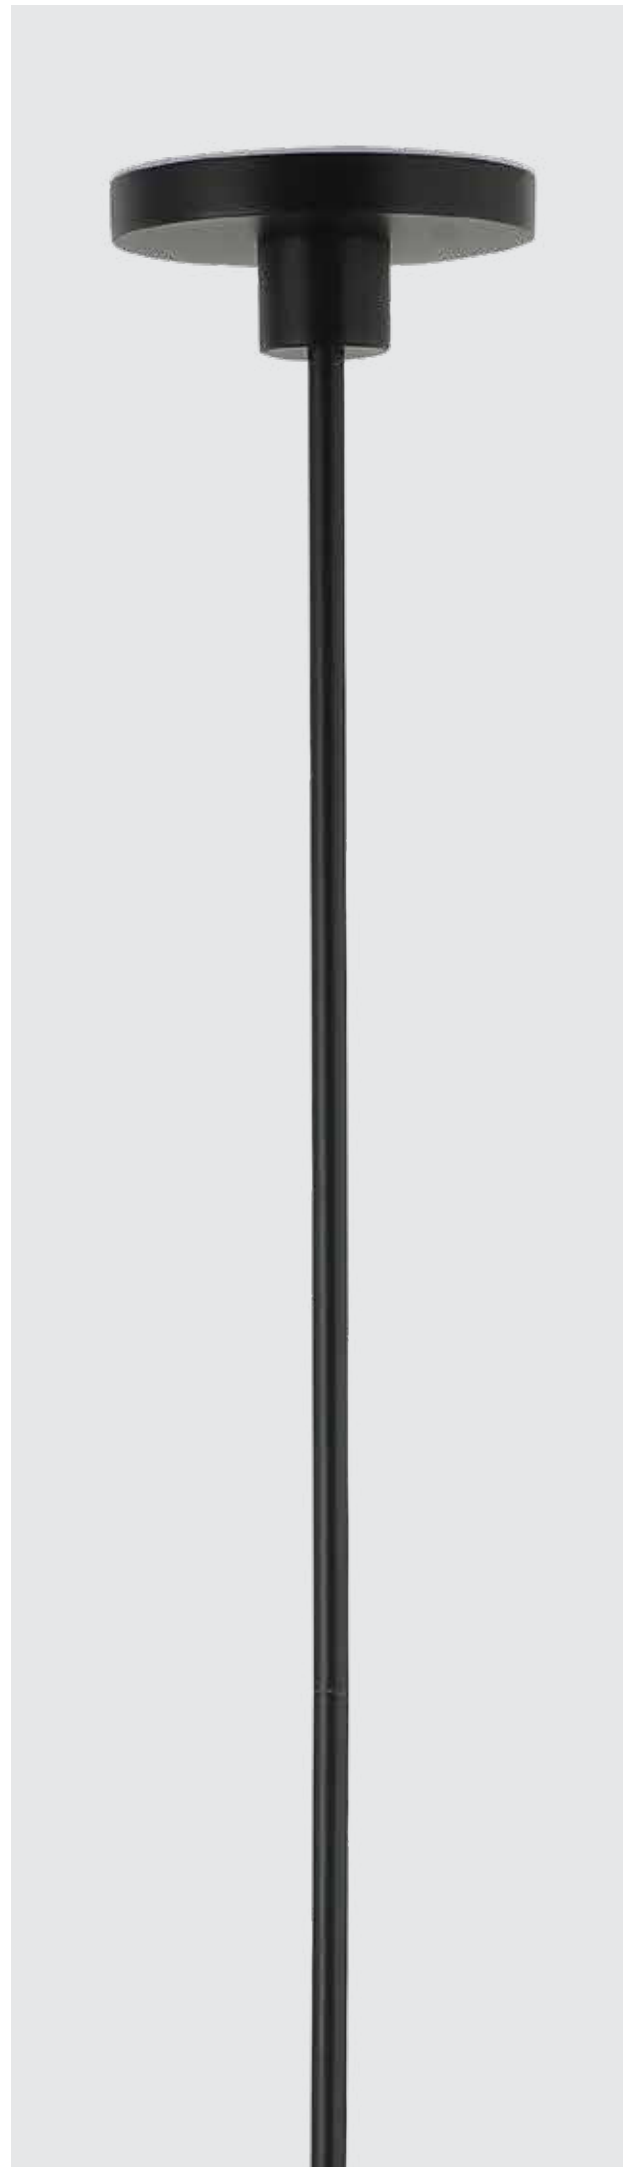

Floor-Table Collection

Zambelis
LIGHTS

Power 30W
Input 220-240V, 50/60Hz
Color Temperature 3000K
Lumen 2392Lm
Cri 80
Dimensions Ø: 60cm H: 175cm
Base Ø: 35cm H: 3cm
Non Dimmable
Material Metal - Aluminium - Acrylic
Special Feature Profile 2.2 x 2.2cm
Color Sandy Black / **Code 22038**