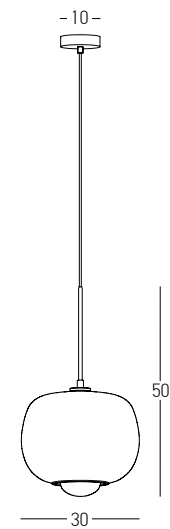

Bulb 1xG9 Led
Power MAX 7W
Input 220-240V, 50/60Hz
Dimensions Ø: 30cm H: 50cm
Base Ø: 10cm H: 2.5cm
Glass Ø: 30cm H: 24cm
Opal Glass Ø: 10.5cm H: 13.5cm
Material Metal - Smoked Glass Outside
Opal Glass Inside
Special Feature 150cm Cable Adjustable
Color Smoked Glass - Gold Matt / **Code 22058**