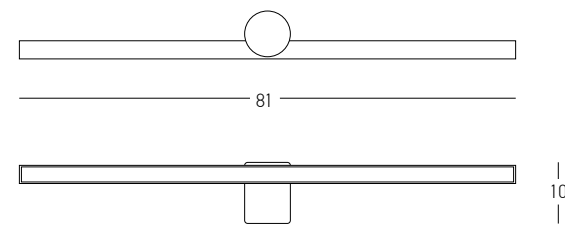

Power 10W
Input 220-240V, 50/60Hz
Color Temperature 3000K
Lumen 1538Lm
Cri 81
Dimensions L: 61cm W: 10cm H: 7.5cm
Base Ø: 7.5cm L: 10cm
Non Dimmable ☒
Material Aluminum - Acrylic
Special Feature IP54
Profile 2.5 x 2.2cm
Color Sandy Black / **Code 22124**