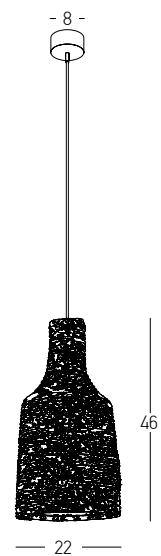

Bulb 1xE27 Led
Power MAX 20W
Input 220-240V, 50/60Hz
Dimensions Ø: 22cm H: 46cm
Base Ø: 8cm H: 3.5cm
Material Metal - Braided Wheat
Special Feature 200cm Black Fabric Cable Adjustable
Color Natural - Sandy Black / **Code 22171**