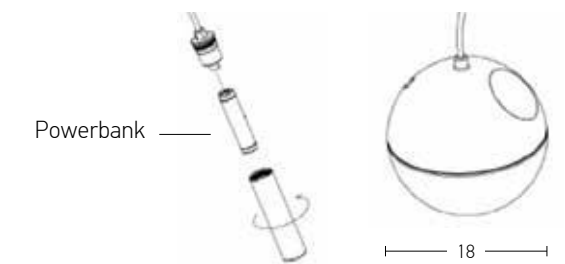

Power 5W
Input 220-240V, 50/60Hz
Color Temperature 3000K
Lumen 375Lm
Cri 80
IP 54
Dimensions L: 18cm W: 18cm H: 22cm
3 Steps Dimming 10% , 50% , 100%
Duration 15h , 10h , 7h
Material Aluminum - PC Difusser
Special Feature Portable Table Lamp
USB Cable & Adaptor Included

Color Black / **Code E218**

Power 1.5W
Input 220-240V, 50/60Hz
Color Temperature 2700K
Lumen 99Lm
Cri 80
IP 54
Dimensions W: 19.4cm H: 27.9cm
Base Ø: 10cm
3 Steps Dimming 25%, 50%, 100%
Duration 20h, 10h, 5h
Material Aluminum - PC Difusser
Special Feature Portable Table Lamp
USB Cable & Adaptor Included

Color Black / **Code E233**
White / **Code E234**

Power 2W
Input 220-240V, 50/60Hz
Color Temperature 2700K
Lumen 99Lm
Cri 80
IP 54
Dimensions W: 33.8cm H: 111cm
Base Ø: 24cm
3 Steps Dimming 25%, 50%, 100%
Duration 20h, 10h, 5h
Material Aluminum - PC Difusser
Special Feature Ball Ø: 18cm
Portable Floor Lamp
USB Cable & Adaptor Included

Color Black / **Code E232**

Power 1.5W
Input 220-240V, 50/60Hz
Color Temperature 2700K
Lumen 99Lm
Cri 80
IP 44
Dimensions Ø: 18cm
3 Steps Dimming 25%, 50%, 100%
Duration 20h, 10h, 5h
Material Aluminum - PC Difusser
Special Feature Portable Table Lamp
USB Cable & Adaptor Included
80cm Cable Adjustable

Color Black / **Code E231**