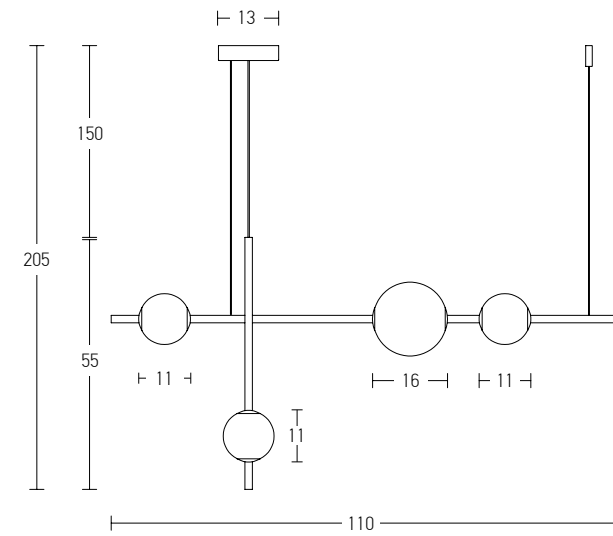

Power 18W
Input 220-240V, 50/60Hz
Color Temperature 3000K
Lumen 1440Lm
Cri 80
Dimensions L: 110cm W: 16cm H: 55cm
Base Ø: 13cm H: 3.2cm
Dimmable ☐
Material Metal - Opal Glass
Special Feature Step Dimming 10%-40%-100%
Glass Ø: 16cm | Ø: 11cm
Color Black Matt / **Code 20131**