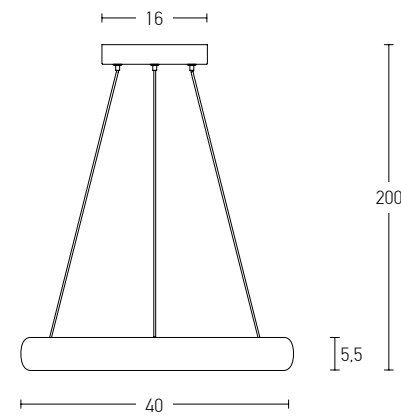

Indoor Led Lighting

Power 30W
Input 220-240V, 50/60Hz
Color Temperature 3000K
Lumen 2400Lm
Cri 80
Dimensions Ø: 40cm H: 5.5cm
Base Ø: 16cm H: 3.5cm
Dimmable Triac ☐
Material Aluminium - Acrylic
Special Feature 200cm Cable Adjustable
Color Sandy Black / **Code 2044**
Color Sandy White / **Code 2045**
Color Brushed Gold Matt / **Code 2046**
Color Brushed Coffee / **Code 2047**