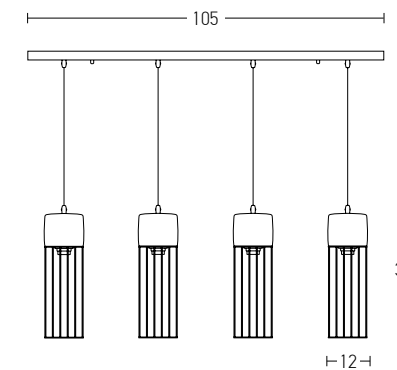

Bulb 4xE27
Power MAX 40W
Input 220-240V, 50/60Hz
Dimensions L: 105cm W: 12cm H: 100cm
Base L: 105cm W: 6.5cm H: 2.7cm
Material Metal - Concrete
Special Feature 70cm Fabric Cable Adjustable
Color Concrete - Black Matt Base / **Code 1659**