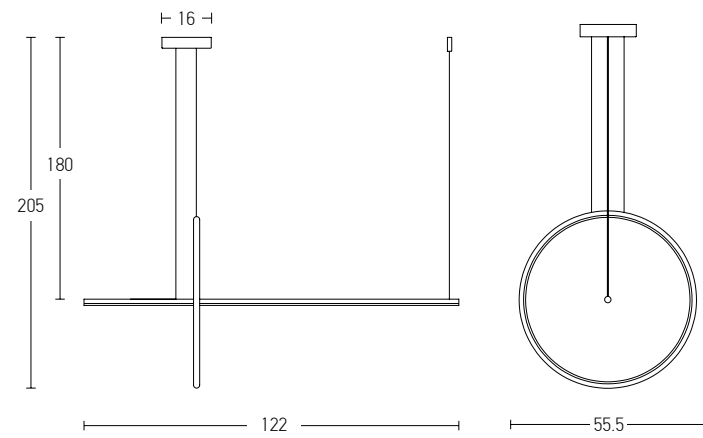

Power 48W
Input 220-240V, 50/60Hz
Color Temperature 3000K
Lumen 3600Lm
Cri 80
Dimensions Ø: 55.5cm L: 122cm H: 205cm
Base Ø: 16cm H: 3.5cm
Dimmable ☉
Material Aluminium - Acrylic
Special Feature Step Dimming 10%-40%-100%
Profile Ø: 2cm
Color Black Matt / **Code 20128**