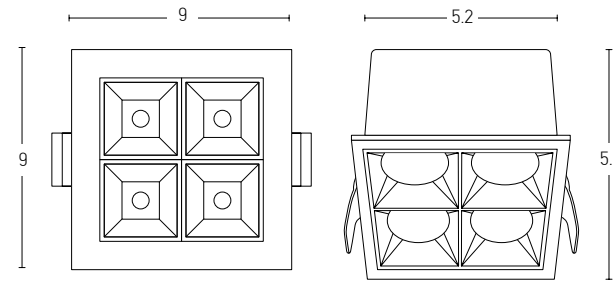

Power 12W
Input 220-240V, 50/60Hz
Color Temperature 3000K
Lumen 950Lm
Cri 90
Dimensions L: 9cm W: 9cm H: 5.6cm
Cutting Hole 8 x 8cm
Beam Angle 24°
Non Dimmable ☒
Material Aluminium
Depth Required $\updownarrow$: 6cm
Driver Included (350mA)
Color Sandy White / **Code S102**