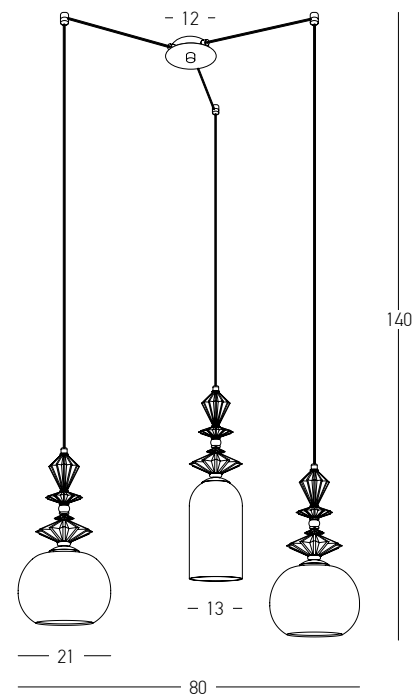

Bulb 1xE27
 Power MAX 40W
 Input 220-240V, 50/60Hz
 Dimensions Ø: 30cm H: 28cm
 Base Ø: 10cm H: 2.5cm
 Glass Ø: 30cm H: 11cm
 Material Metal - Opal Glass
 Special Feature 150cm Fabric Cable Adjustable
 Color Gold Matt / **Code 22072**

Bulb 1xE27
 Power MAX 40W
 Input 220-240V, 50/60Hz
 Dimensions Ø: 13cm H: 48cm
 Base Ø: 10cm H: 2.5cm
 Opal Glass Ø: 13cm H: 24cm
 Material Metal - Ceramic - Opal Glass
 Special Feature 150cm Fabric Cable Adjustable
 Color Antique Brass / **Code 22078**

Bulb 1xE27
 Power MAX 40W
 Input 220-240V, 50/60Hz
 Dimensions Ø: 21cm H: 41cm
 Base Ø: 10cm H: 2.5cm
 Opal Glass Ø: 21cm H: 16cm
 Material Metal - Ceramic - Opal Glass
 Special Feature 150cm Fabric Cable Adjustable
 Color Antique Brass / **Code 22079**

Bulb 1xE27
 Power MAX 40W
 Input 220-240V, 50/60Hz
 Dimensions L: 22cm W: 13cm H: 49cm
 Base Ø: 10cm L: 2.5cm
 Glass Ø: 13cm H: 24cm
 Material Metal - Ceramic - Opal Glass
 Color Antique Brass / **Code 22080**