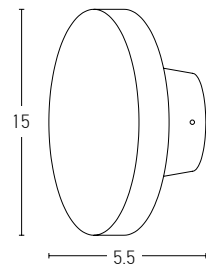

Outdoor Led Lighting | Wall - Bollard Collection

Power 12W
Input 220-240V, 50/60Hz
Color Temperature 3000K
Lumen 960Lm
Cri 80
IP 54
Dimensions Ø: 15cm L: 5.5cm
Material Aluminum - PC Diffusser
Color Graphite / **Code E237**