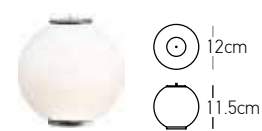

Intermediate Diffuser
6V | 5W | 350Lm
3000K | CRi 90 | IP44
Dimmable Triac
Metal - Opal Glass

Black Matt
Code 22232-B

White Matt
Code 22232-W

Gold Matt
Code 22232-G