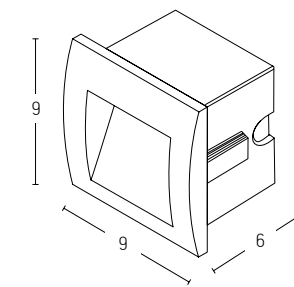

Power 1W
Input 220-240V, 50/60Hz
Color Temperature 3000K
Lumen 80Lm
Cri 80
IP 65
Dimensions L: 9cm W: 9cm H: 4.1cm
Recessed Mounting Box L: 7.3cm W: 7.3cm (Included)
Depth 6cm
Material Aluminium - PC Diffuser
Color Graphite / **Code E246-G**
Color Sandy White / **Code E246-W**