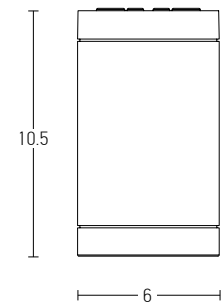

Bulb 1xGU10
Power MAX 7W
Input 220-240V, 50/60Hz
IP 54
Dimensions Ø: 6cm H: 10.5cm
Material Aluminium - Glass Diffuser
Color Sandy Black / **Code E219**
Color Sandy White / **Code E220**

Power 7W
Input 220-240V, 50/60Hz
Color Temperature 3000K
Lumen 560Lm
Cri 90
IP 54
Dimensions Ø: 6.3cm H: 7.5cm
Beam Angle 20°
Non Dimmable ☒
Material Aluminium - Glass
Special Feature Included LED Driver
Color Sandy Black / **Code S112**
Color Sandy White / **Code S113**