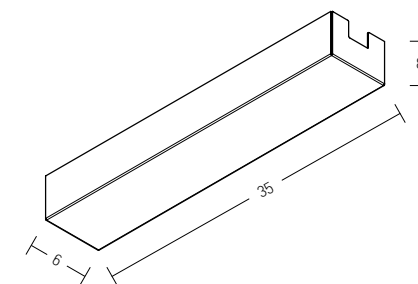

Surface Mount Base for 48V Soft Track System
Power 100W
Input 220-240V , 50/60Hz
Output 48V
Dimensions L: 35cm W: 6cm H: 8cm
Non Dimmable ☒
Guarantee 5Years
Color Sandy Black / Code 20292