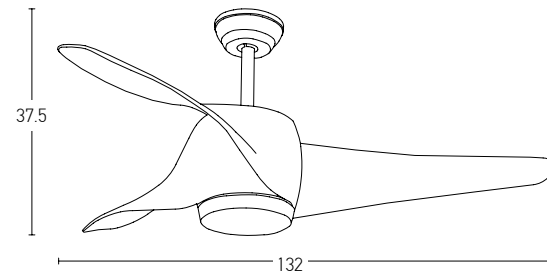

Led Light Source	15W
Input	220-240V, 50/60Hz
Color Temperature	3000K, 4000K, 6000K
Lumen	1500Lm
Cri	80
dB	20
Dimensions	52" Ø: 132cm H: 37.5-50cm
Air Flow	147.4m³ min
Night Mode	Time Setting 1h / 2h / 4h / 8h
Material	Metal - Acrylic - Wood
Special Feature	2 Down Rods 12.5-25cm Summer & Winter Function Possibility of Installation on a Sloping Roof - 20°
Motor Feature	DC Motor 40W 5 Speeds
Color	Coffee - Cherry Wood Blades / Code 20256