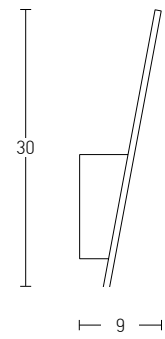

Power 6W
Input 220-240V, 50/60Hz
Color Temperature 3000K
Lumen 420Lm
Cri 80
Dimensions L: 9cm W: 9cm H: 30cm
Non Dimmable ☒
Material Metal
Color White Matt / **Code 16155**