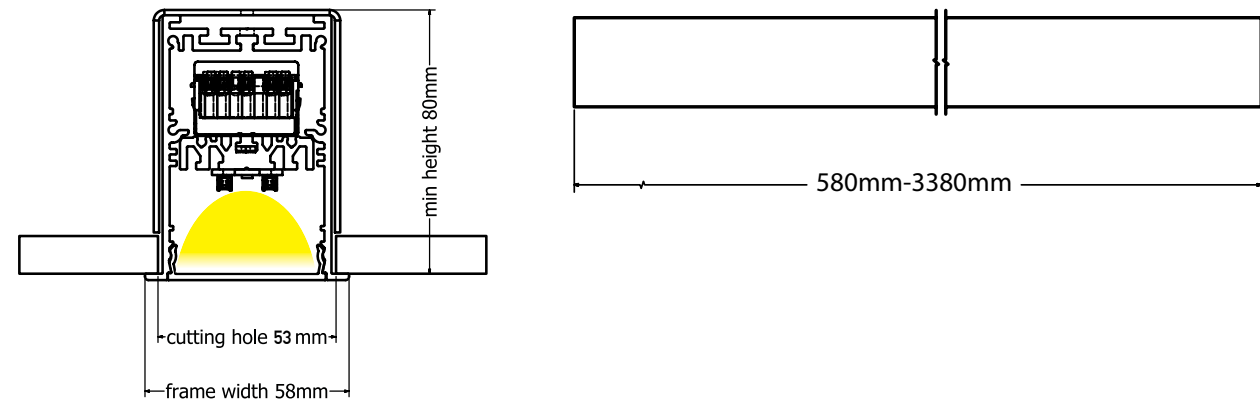

Fill in your code using the following items from the table.

Recessed Profile					
Code	Length	Driver	Kelvin	Set	Body Color
54	58 = 58cm	O = ON/OFF	3 = 3000K	E = HE	W = Sandy White
54	86 = 86cm	D = Dali	4 = 4000K	O = HO	B = Sandy Black
54	114 = 114cm				
54	142 = 142cm				
54	170 = 170cm				
54	198 = 198cm				
54	226 = 226cm				
54	254 = 254cm				
54	282 = 282cm				
54	310 = 310cm				
54	338 = 338cm				

Guide to Create your Code by Choosing : 54 - Length - Driver - Kelvin - Set - Body Color