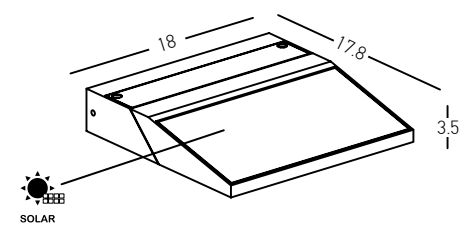

Power 2W
Input 220-240V, 50/60Hz
Color Temperature 3000K
Lumen 250Lm
Cri 82
IP 65
Dimensions L: 17.8cm W: 18cm H: 3.5
Material Aluminum - Tempered Glass
Special Feature Solar Panel
3 Different Ways of Lighting
Sense Distance 3 - 5m
Rotate 180°
Color Graphite / **Code E303**