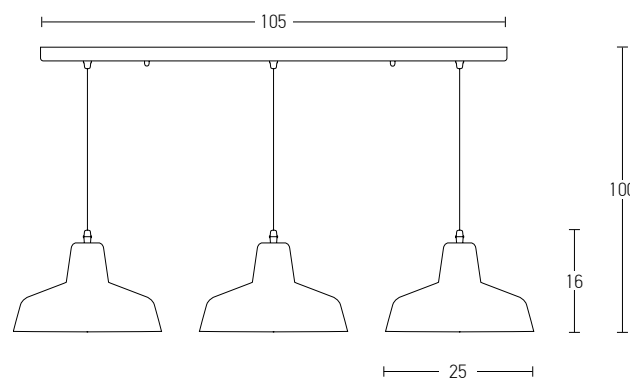

Bulb 1xE27
Power MAX 40W
Input 220-240V, 50/60Hz
Dimensions Ø: 25cm H: 16cm
Base Ø: 10cm H: 2.5cm
Material Concrete
Special Feature 120cm Cable Adjustable
Color Concrete - Chrome Base / **Code 1655**

Bulb 1xE27
Power MAX 40W
Input 220-240V, 50/60Hz
Dimensions Ø: 14,5cm H: 26cm
Base Ø: 10cm H: 2.5cm
Material Concrete
Special Feature 120cm Cable Adjustable
Color Concrete - Chrome Base / **Code 1582**

Bulb 3xE27
Power MAX 40W
Input 220-240V, 50/60Hz
Dimensions L: 105cm H: 100cm
Base W: 105cm W: 6.5cm H: 2.7cm
Material Concrete
Special Feature 85cm Cable Adjustable
Black Matt Base
Color Concrete - Black Matt / **Code 1653**