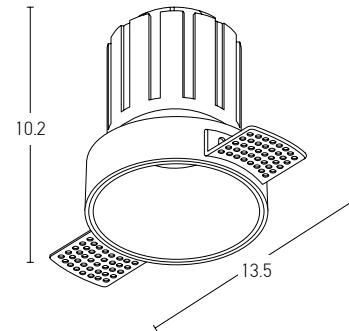

Power 9W
Input 220-240V, 50/60Hz
Color Temperature 3000K
Lumen 675Lm
Cri 90
Dimensions Ø: 8.2cm W: 13.5cm H: 10.2cm
Cutting Hole Ø: 8.2cm
Beam Angle 36°
Non Dimmable ☒
Material Aluminium
Depth Required Υ : 10.5cm
Driver Included (200mA)
Color Sandy White / **Code S096**