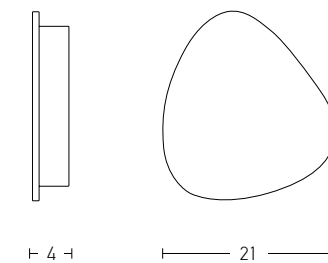

Bulb 2xG9 Led
Power MAX 7W
Input 220-240V, 50/60Hz
Dimensions L: 4cm W: 21cm
Material Metal - Acrylic

Color White Matt / Code 17023-W
Color Blue Matt / Code 17023-BL
Color Green Matt / Code 17023-G