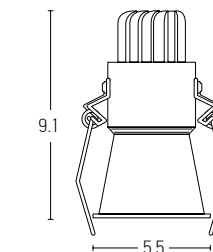

Power 4W
Input 220-240V, 50/60Hz
Color Temperature 3000K
Lumen 270Lm
Cri 90
Dimensions Ø: 4cm H: 5.8cm
Cutting Hole Ø: 3.3cm
Beam Angle 24°
Non Dimmable ☒
Material Aluminium
Depth Required JT : 6.5cm
Driver Included (700mA)
Color White Matt - Black Matt / **Code S092**

Power 6W
Input 220-240V, 50/60Hz
Color Temperature 3000K
Lumen 420Lm
Cri 90
Dimensions Ø: 6cm H: 8.2cm
Cutting Hole Ø: 5.1cm
Beam Angle 40°
Non Dimmable ☒
Material Aluminium
Depth Required JT : 9cm
Driver Included (160mA)
Color White Matt - Black Matt / **Code S093**

Power 15W
Input 220-240V, 50/60Hz
Color Temperature 3000K
Lumen 1050Lm
Cri 90
Dimensions Ø: 7.5cm H: 10cm
Cutting Hole Ø: 6.8cm
Beam Angle 38°
Non Dimmable ☒
Material Aluminium
Depth Required JT : 11cm
Driver Included (350mA)
Color White Matt - Black Matt / **Code S094**

Power 6W
Input 220-240V, 50/60Hz
Color Temperature 3000K
Lumen 480Lm
Cri 90
Dimensions Ø: 5.5cm H: 9.1cm
Cutting Hole Ø: 5.2cm
Beam Angle 24°
Non Dimmable ☒
Material Aluminium
Depth Required JT : 9.5cm
Driver Included (160mA)
Color White Matt / **Code S073**

Power 10W
Input 220-240V, 50/60Hz
Color Temperature 3000K
Lumen 800Lm
Cri 90
Dimensions Ø: 7.5cm H: 9.8cm
Cutting Hole Ø: 7.2cm
Beam Angle 31°
Non Dimmable ☒
Material Aluminium
Depth Required JT : 10.5cm
Driver Included (250mA)
Color White Matt / **Code S075**

Power 6W
Input 220-240V, 50/60Hz
Color Temperature 3000K
Lumen 480Lm
Cri 90
Dimensions Ø: 5.5cm H: 9.1cm
Cutting Hole Ø: 5.2cm
Beam Angle 24°
Non Dimmable ☒
Material Aluminium
Depth Required JT : 9.5cm
Driver Included (160mA)
Color Black Matt / **Code S074**