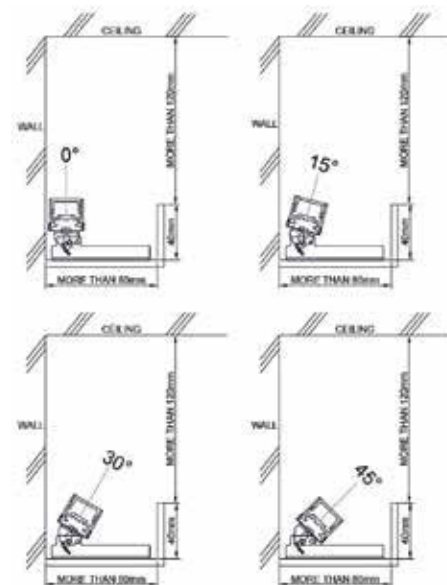

Profile Set
20325 2m Aluminium Profile + 2m Opal PC Cover + 4pcs Metal Clips

Profile Set
20325-60D 2m Aluminium Profile + 2m Clear PC Diffuser Cover (Degrees 60°) + 4pcs Metal Clips

Profile Set
20325-WG 2m Aluminium Profile + 2m PMMA Lens Cover (Wall Grazer) + 4pcs Metal Clips

Profile Set
20325-30D 2m Aluminium Profile + 2m PMMA Lens Cover (Degrees 30°) + 4pcs Metal Clips