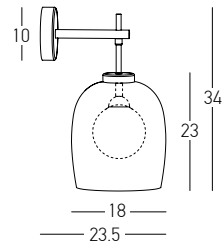

Bulb 1xG9 Led
Power MAX 5W
Input 220-240V, 50/60Hz
Dimensions L: 23.5cm W: 18cm H: 34cm
Base Ø: 10cm W: 2.5cm
Glass Ø: 18cm H: 20cm
Material Metal - Smoked Glass Outside
Opal Glass Inside
Special Feature Opal Glass Ø: 10cm
Color Sandy Black / **Code 22052**