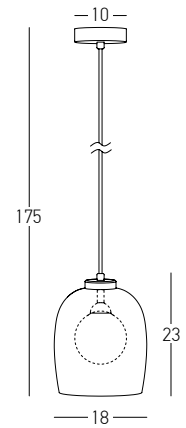

Bulb 1xG9 Led
Power MAX 5W
Input 220-240V, 50/60Hz
Dimensions Ø: 18cm H: 20cm
Base Ø: 10cm H: 2.5cm
Material Metal - Smoked Glass Outside
Opal Glass Inside
Special Feature 150cm Fabric Cable Adjustable
Opal Glass Ø: 10cm
Color Sandy Black / **Code 22051**