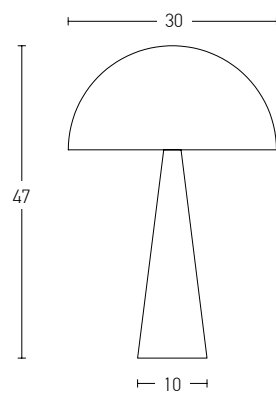

Bulb	1xE27
Power	MAX 25W
Input	220-240V, 50/60Hz
Dimensions	Ø: 30cm H: 47cm
Base	Ø: 10cm H: 30cm
Material	Metal
Special Feature	150cm Cable Available
Color	Black Matt / Code 20210
Color	Gold Matt / Code 20211