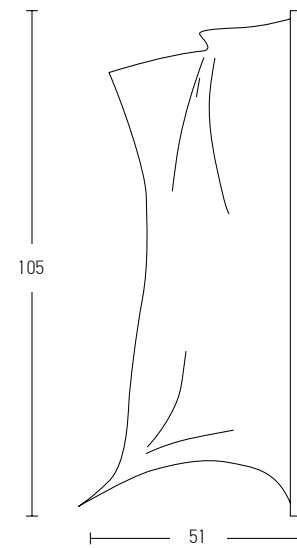

Power 25W
Input 220-240V, 50/60Hz
Color Temperature 3000K
Lumen 1875Lm
Cri 80
Dimensions L: 51cm W: 29cm H: 105cm
Non Dimmable ☒
Material Metal - Aluminium - Acrylic
Special Feature 120cm Cable Available
Acrylic Thickness: 0.6cm
Color Black Matt / **Code 20182**