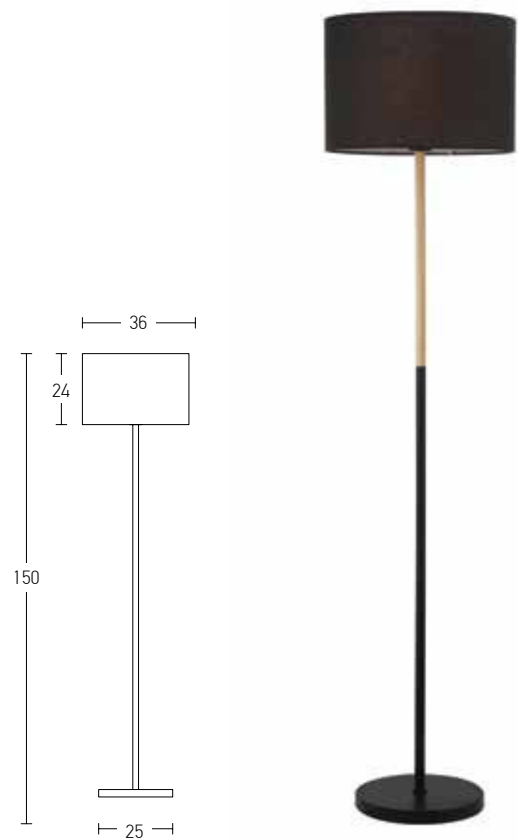

Bulb 1xE27
Power MAX 40W
Dimensions H: 150cm
Base Ø: 25cm H: 2cm
Material Metal - Wood - Fabric Shade
Special Feature 150cm Cable Available
Shade Ø: 36cm H: 24cm
Color Black Matt / **Code 20213**
Color White Matt / **Code 20212**