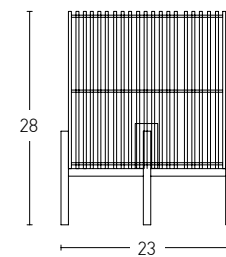

Bulb 1xE14
Power MAX 25W
Input 220-240V, 50/60Hz
Dimensions Ø: 23cm H: 28cm
Material Metal - Rattan
Special Feature 120cm Cable Available
Color Natural - Black Matt / **Code 20232**