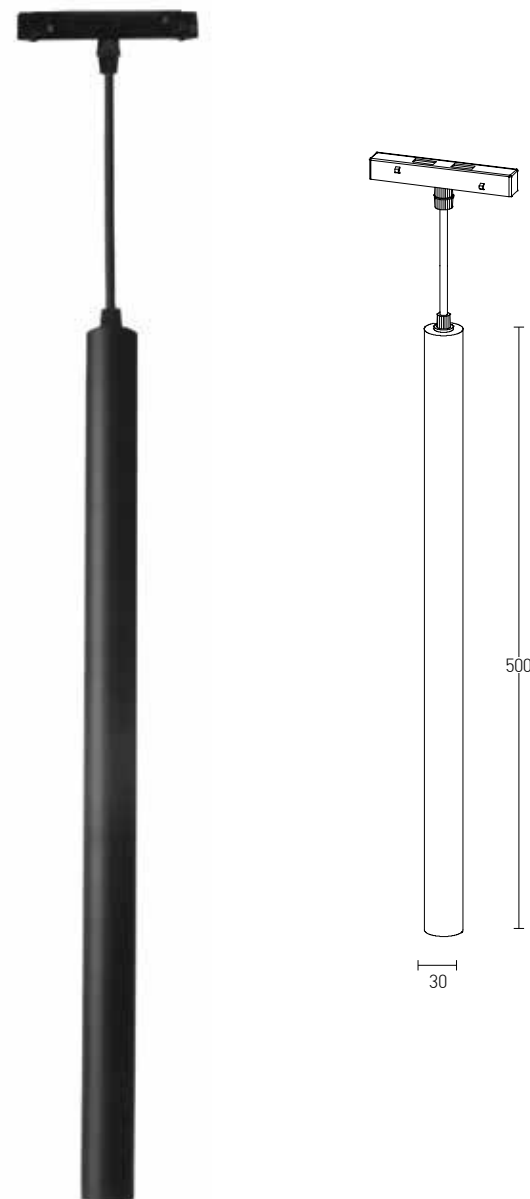

Power 7W
Input 48V
Color Temperature 3000K
Lumen 770Lm
Cri 80
Dimensions Ø: 30mm H: 500mm
Beam Angle 24°
DALI Dimmable ☉
Material Aluminium
Special Feature 100cm Cable Adjustable
Color Sandy Black / Code 2081-D
CREE

Power 7W
Input 48V
Color Temperature 3000K
Lumen 770Lm
Cri 80
Dimensions Ø: 30mm H: 500mm
Beam Angle 24°
Non Dimmable ☒
Material Aluminium
Special Feature 100cm Cable Adjustable
Color Sandy Black / Code 2081
CREE

CASAMBI READY wireless control for DALI luminaires

The Zambelis 48V tracks are compatible with CASAMBI control system, which permits bidirectional communication between control device and luminaires, making it possible for the user to create scenes, regulate the system from smart devices, etc.

With the CASAMBI control system and its Control wireless variants, the user has total control over the installation, with all the features available in low voltage alternatives. The 48V system does not mean relinquishing the leading edge in control for architectural lighting.

Power by : **CASAMBI**
Available App on :