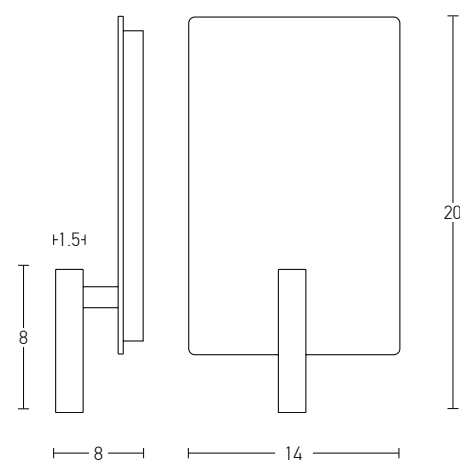

Power 3W + 5W
Input 220-240V, 50/60Hz
Color Temperature 3000K
Lumen 240+350Lm
Cri 80
Dimensions L: 8-12cm W: 14cm H: 20cm
Non Dimmable ☒
Switch 2 Switch On/Off
Material Metal - Aluminium
Special Feature Back Light
Stick Ø: 1.5cm H: 8cm
Color Black Matt / **Code H41**