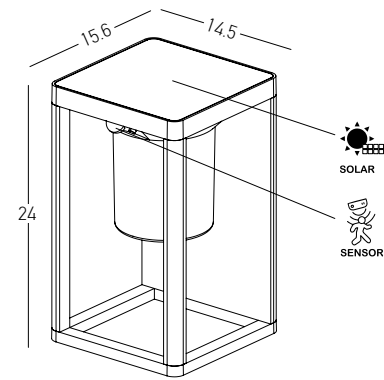

Power 2W
Input 220-240V, 50/60Hz
Color Temperature 3000K
Lumen 300Lm
Cri 80
IP 65
Dimensions L: 15.6cm W: 14.5cm H: 24cm
Material Aluminum - PC Diffuser
Special Feature Solar Panel
3 Different Ways of Lighting
Sense Distance 3 - 5m
Color Graphite / **Code E295**

Power 3W
Input 220-240V, 50/60Hz
Color Temperature 3000K
Lumen 390Lm
Cri 82
IP 54
Dimensions L: 18cm W: 18cm H: 51cm
Switch 1 Switch On/Off
Material Aluminum - Tempered Glass
Special Feature Solar Panel
Portable Lamp
USB Cable Included
Color Graphite / **Code E302**