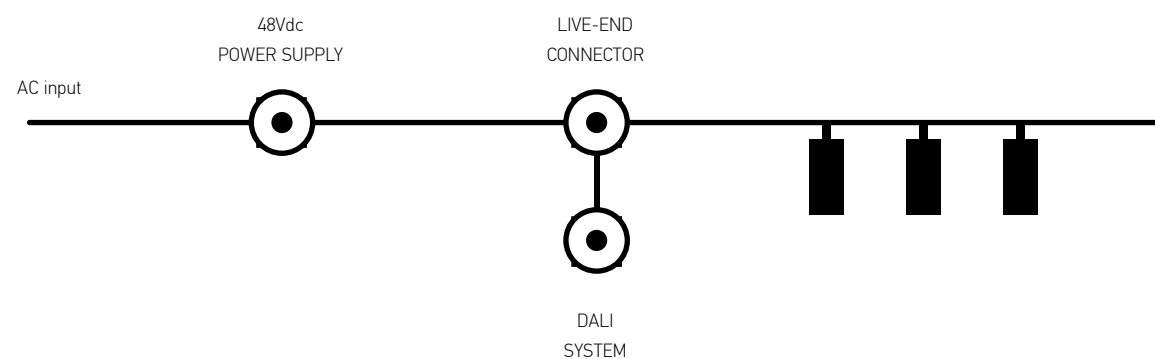

CASAMBI READY wireless control for DALI luminaires

The Zambelis 48V tracks are compatible with CASAMBI control system, which permits bidirectional communication between control device and luminaires, making it possible for the user to create scenes, regulate the system from smart devices, etc.

With the CASAMBI control system and its Control wireless variants, the user has total control over the installation, with all the features available in low voltage alternatives. The 48V system does not mean relinquishing the leading edge in control for architectural lighting.

Power by : **CASAMBI**
Available App on :