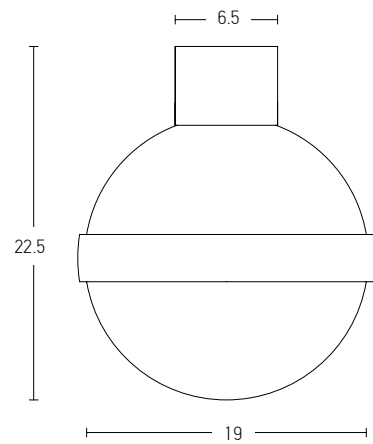

Indoor Led Lighting

Power 5.6W
Input 220-240V, 50/60Hz
Color Temperature 3000K
Lumen 400Lm
Cri 80
Dimensions Ø: 13cm H: 16.5cm
Base Ø: 6.5cm H: 5.5cm
Non Dimmable ☒
Material Metal - Acrylic
Color White Matt / **Code 20169**
Color Grey / **Code 20170**

Power 8W
Input 220-240V, 50/60Hz
Color Temperature 3000K
Lumen 560Lm
Cri 80
Dimensions Ø: 19cm H: 22.5cm
Base Ø: 6.5cm H: 6.5cm
Non Dimmable ☒
Material Metal - Acrylic
Color White Matt / **Code 20171**
Color Grey / **Code 20172**