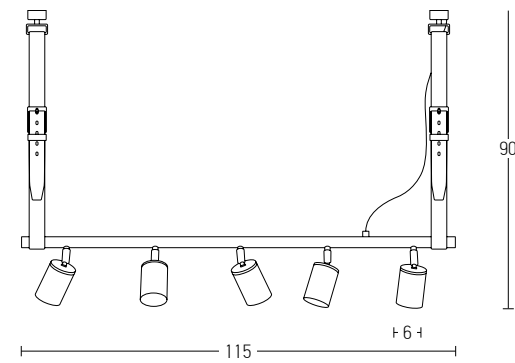

Bulb 5xGU10
Power MAX 25W
Input 220-240V, 50/60Hz
Base Ø: 8cm H: 3.5cm
Material Metal - Leather
Special Feature 100cm Fabric Cable Adjustable
Color Sandy Black / **Code 22224**