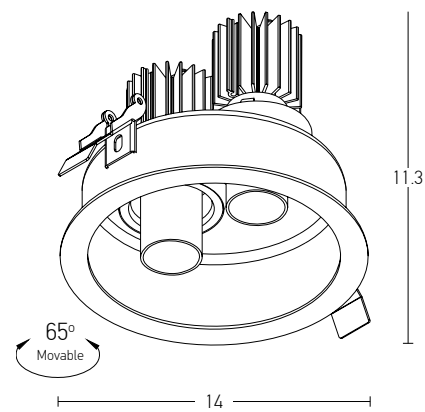

Power	2x9W
Input	220-240V, 50/60Hz
Color Temperature	3000K
Lumen	1620Lm
Cri	80
Dimensions	Ø: 14cm H: 11.3cm
Beam Angle	18°
Cutting Hole	Ø: 12.8cm
Material	Aluminium
Special Feature	Movable Included LED Driver
Color	Sandy White / Code 1927
Color	Sandy Black / Code 1926