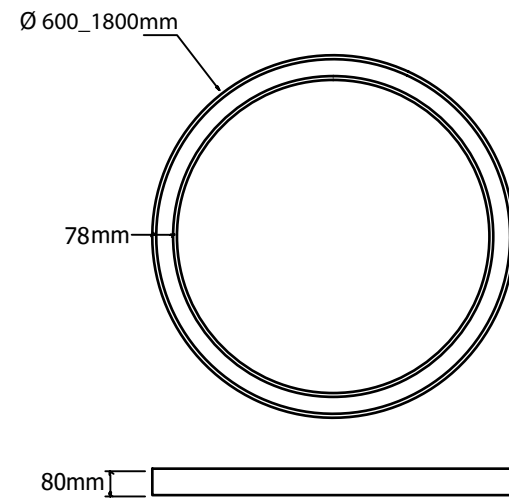

Guide to Create your Code by Choosing : 34 - Length - Driver - Kelvin - Set - Body Color

LED circle luminaire, made of a curved extruded aluminium, power-coated with fine sandy finish. Designed for ceiling/pendant mounting, providing direct light emission through satined polycarbonate for an almost homogeneous emission of light. Luminaire equipped with the latest generation of well known LED boards. Driver ON/OFF