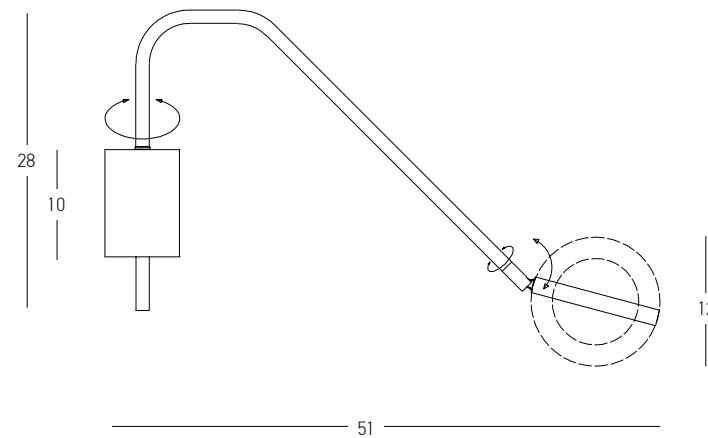

Indoor Led Lighting

Power	7W
Input	220-240V, 50/60Hz
Color Temperature	3000K
Lumen	780Lm
Cri	80
Dimensions	L: 51cm W: 12cm H: 28cm
Base	L: 3.5cm W: 7cm H: 10cm
Dimmable Triac	☉
Material	Metal - Aluminum - Acrylic
Special Feature	Movable Ring - Movable Arm
Color	Black Matt / Code 22042
Color	White Matt - Gold Matt / Code 22043