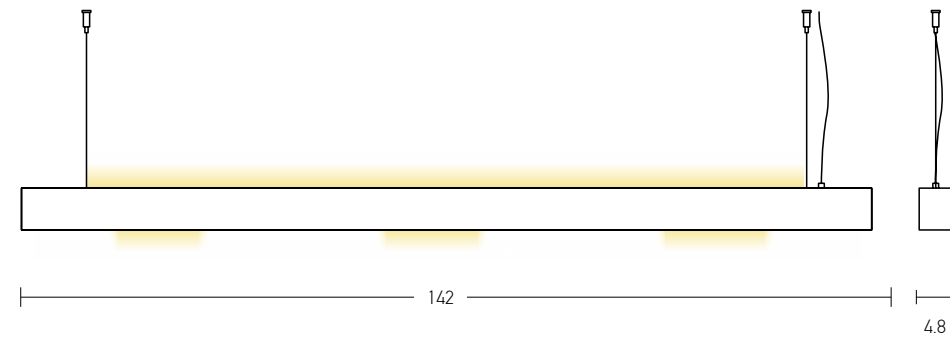

Power	18W + 36W
Input	220-240V, 50/60Hz
Color Temperature	3000K
Lumen	7560Lm
Cri	80
Dimensions	L: 142cm W: 4.8cm H:7.8cm
Base	Ø: 8cm H: 3.5cm
Non Dimmable	☒
Material	Aluminium
Special Feature	200cm Fabric Cable Adjustable Optional Dimming DALI Up & Down Light
Color	Painted Bronze - Painted Gold / Code 22208
Color	Corten - Sandy Black / Code 22209