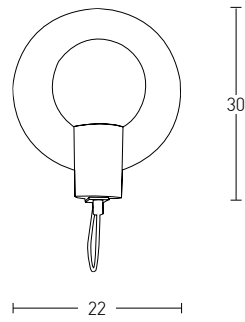

Bulb 1xG9 Led
Power MAX 9W
Input 220-240V, 50/60Hz
Dimensions Ø: 22cm L: 16cm H: 30cm
Material Metal - Aluminium - Opal Glass
Special Feature Opal Glass Ø: 12cm
Color Painted Bronze - Painted Gold / **Code 22189**