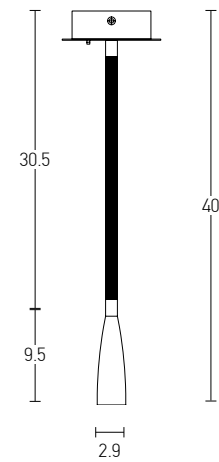

Power 3W
Input 220-240V, 50/60Hz
Color Temperature 3000K
Lumen 240Lm
Cri 80
Dimensions Ø: 8cm L: 20-26cm
Base Ø: 8cm H: 3cm
Non Dimmable ☒
Switch On/Off
Material Metal - Aluminium
Special Feature Stick Ø: 2.9cm L: 9.5cm
Color Brushed Brass / **Code H63**