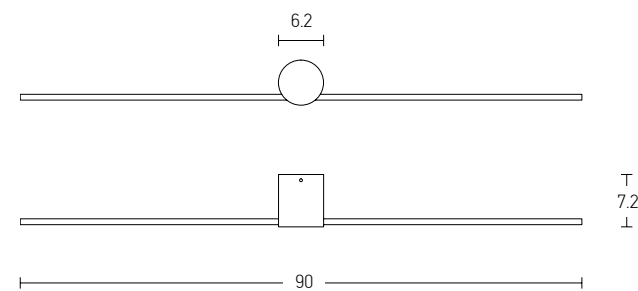

Power 9W
Input 220-240V, 50/60Hz
Color Temperature 3000K
Lumen 720Lm
Cri 80
Dimensions L: 7.2cm W: 60cm H: 6.2cm
Base Ø: 6.2cm L: 7.2cm
Non Dimmable ☒
Material Aluminium
Special Feature IP 44
Profile 0.8 x 0.8cm
Color Sandy Black / **Code 20145**

Power 13W
Input 220-240V, 50/60Hz
Color Temperature 3000K
Lumen 1040Lm
Cri 80
Dimensions L: 7.2cm W: 90cm H: 6.2cm
Base Ø: 6.2cm L: 7.2cm
Non Dimmable ☒
Material Aluminium
Special Feature IP 44
Profile 0.8 x 0.8cm
Color Sandy Black / **Code 20146**