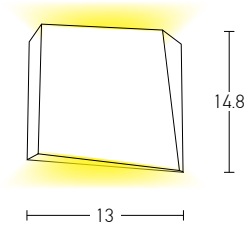

Power 2x3W
Input 220-240V, 50/60Hz
Color Temperatur 3000K
Lumen 540Lm
Cri 80
IP 54
Dimensions L: 11cm W: 13cm H: 14.8cm
Material Aluminium - PC Diffuser
Special Feature Up - Down Light
Color Graphite / **Code E114**