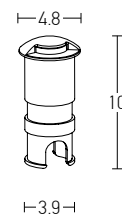

Power 3W
Input 24V
Color Temperature 3000K
Lumen 180Lm
Cri 80
IP 65
IK 10
Dimensions Ø: 4.8cm H: 10cm
Material Aluminium - Stainless Steel- PC Diffuser
Depth Required 11: 13cm
Recessed Mounting Box Included
Recommended Driver D-8-24 (Not Included)
Color Aluminium / **Code E179**