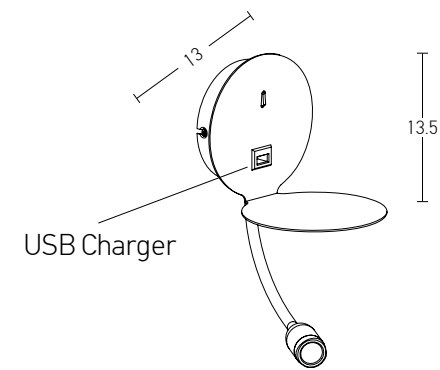

Power	3W
Input	220-240V, 50/60Hz
Color Temperature	3000K
Lumen	255Lm
Cri	80
Dimensions	L: 16.4cm Ø: 13cm H: 13.5cm
Non Dimmable	☒
Switch	On/Off
Material	Metal - Aluminium
Special Feature	USB Charger Flex 19cm Stick Ø: 3cm H: 5cm
Color	White Matt / Code H58