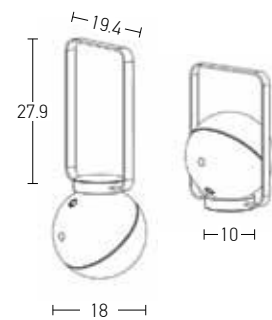

Power 5W
Input 220-240V, 50/60Hz
Color Temperature 3000K
Lumen 375Lm
Cri 80
IP 54
Dimensions L: 18cm W: 18cm H: 22cm
3 Steps Dimming 10% , 50% , 100%
Duration 15h , 10h , 7h
Material Aluminum - PC Difusser
Special Feature Portable Table Lamp
USB Cable & Adaptor Included

Color Black / **Code E218**

Power 1.5W
Input 220-240V, 50/60Hz
Color Temperature 2700K
Lumen 99Lm
Cri 80
IP 54
Dimensions W: 19.4cm H: 27.9cm
Base Ø: 10cm
3 Steps Dimming 25%, 50%, 100%
Duration 20h, 10h, 5h
Material Aluminum - PC Difusser
Special Feature Portable Table Lamp
USB Cable & Adaptor Included

Color Black / **Code E233**
White / **Code E234**

Power 2W
Input 220-240V, 50/60Hz
Color Temperature 2700K
Lumen 99Lm
Cri 80
IP 54
Dimensions W: 33.8cm H: 111cm
Base Ø: 24cm
3 Steps Dimming 25%, 50%, 100%
Duration 20h, 10h, 5h
Material Aluminum - PC Difusser
Special Feature Ball Ø: 18cm
Portable Floor Lamp
USB Cable & Adaptor Included

Color Black / **Code E232**

Power 1.5W
Input 220-240V, 50/60Hz
Color Temperature 2700K
Lumen 99Lm
Cri 80
IP 44
Dimensions Ø: 18cm
3 Steps Dimming 25%, 50%, 100%
Duration 20h, 10h, 5h
Material Aluminum - PC Difusser
Special Feature Portable Table Lamp
USB Cable & Adaptor Included
80cm Cable Adjustable

Color Black / **Code E231**