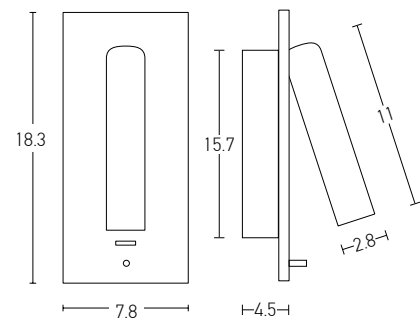

Power 3W
Input 220-240V, 50/60Hz
Color Temperature 3000K
Lumen 240Lm
Cri 80
Dimensions L: 4-12.5cm W: 7.8cm H: 18.3cm
Depth 4.5cm
Non Dimmable ☒
Switch On/Off
Material Metal - Aluminium
Cutting Hole 15.8x5.7cm
Special Feature USB Charger
Stick Ø: 2.8cm H: 11cm

Color Black Matt / **Code H65**
Color Chrome Matt / **Code H66**
Color Brushed Brass / **Code H67**