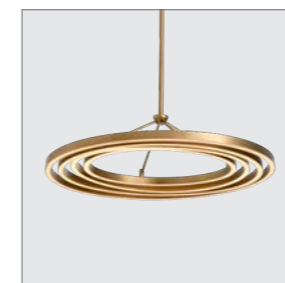

WALL LAMP CORDERO

Wall Lamp Cordero

Polished brass | black finish
 34,5 x H. 10,5 x D. 23 cm
 111785
 Lamp holder: 2 x E14

DESK LAMP CORDERO

Desk Lamp Cordero

Polished brass | black finish
 black marble base
 A. 51 | B. 15 | C. 57 cm
 adjustable
 109217
 Lamp holder: 1 x E14

LED

Table Lamp Cassini

Antique brass finish | black marble base
 ø 70 x H. 79 cm
 113922

LED

Floor Lamp Cassini

Antique brass finish | black finish
 ø 70 x H. 205 cm
 113207

LED

Chandelier Cassini

Bronze finish
 ø 90 x min H. 102 cm
 113445

LED

Chandelier Cassini

Antique brass finish
 ø 90 x min H. 102 cm
 113170

CASSINI SERIES

RADIANT FOCAL POINT

Reminding one of planetarian rings, the galactic designed Cassini Chandelier makes a radiant focal point in your home interior. Characterised by four metal rings with an antique brass finish or bronze finish, the inner ring of this distinctive ceiling lamp is fixed to the pendant. The other rings are attached to hinges, so you can rotate them individually to direct the light as required.

All rings are equipped with integrated LED lights that are dimmable, if used with a LED dimmer.

WALL LAMP MORRISON LARGE

Wall Lamp Morrison L

Antique brass finish
13,5 x H. 50,5 x D. 9 cm
114090
Lamp holder: 2 x E14