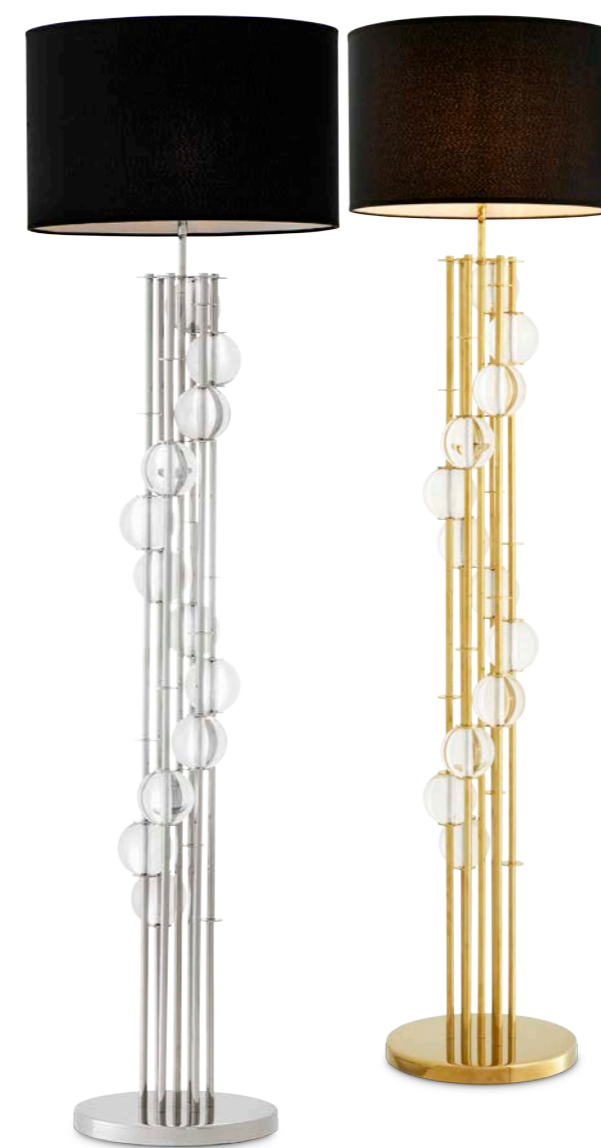

Table lamps / Floor lamps

Table Lamp Lorenzo

Gold finish | crystal glass
Including white shade
A. 20 | B. 45 | C. 85 cm
113344
Lamp holder: 1 x E27

Table Lamp Lorenzo

Nickel finish | crystal glass
Including white shade
A. 20 | B. 45 | C. 85 cm
113343
Lamp holder: 1 x E27

Floor Lamp Lorenzo

Nickel finish | crystal glass
Including white shade
A. 28 | B. 48 | C. 176 cm
113346
Lamp holder: 1 x E27

Floor Lamp Lorenzo

Gold finish | crystal glass
Including white shade
A. 28 | B. 48 | C. 176 cm
113345
Lamp holder: 1 x E27

LORENZO

RAVISHING REFLECTION

With twelve balls of clear crystal glass spiralling down its sculptural steel frame, the Lorenzo Floor Lamp features an eye-catching design. This stylish and contemporary floor lamp is available with a nickel or gold finish base. It comes with a black fabric drum shade.