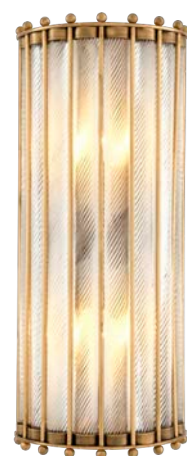

TIZIANO SERIES

Lantern Tiziano Double

Antique brass finish | handmade clear glass
ø 52,5 x H. 83 cm
111133
Lamp holder: 6 x E14

LANTERN TIZIANO SINGLE

Lantern Tiziano Single

Antique brass finish | handmade clear glass
ø 52,5 x H. 52 cm
111132
Lamp holder: 3 x E14

Invite the gorgeous aesthetic of the Tiziano lighting series into your home. By pairing vintage-inspired lattice and finials with contemporary design, these refined pendant lamps exude timeless appeal. The fixtures feature a drum shade with handcrafted glass rods.

LATTICE LUSTER

Wall Lamp Tiziano

Antique brass finish | handmade clear glass
22 x H. 54 x D. 11 cm
111579
Lamp holder: 2 x E14

Wall Lamp Tiziano

Antique silver plated | handmade clear glass
22,5 x H. 65 x D. 15 cm
112278
Lamp holder: 3 x E14

Lantern Tiziano

Antique silver plated | handmade clear glass
ø 35 x H. 53 cm
111061
Lamp holder: 3 x E14

Lantern Tiziano

Antique brass finish | handmade clear glass
ø 35 x H. 53 cm
111060
Lamp holder: 3 x E14