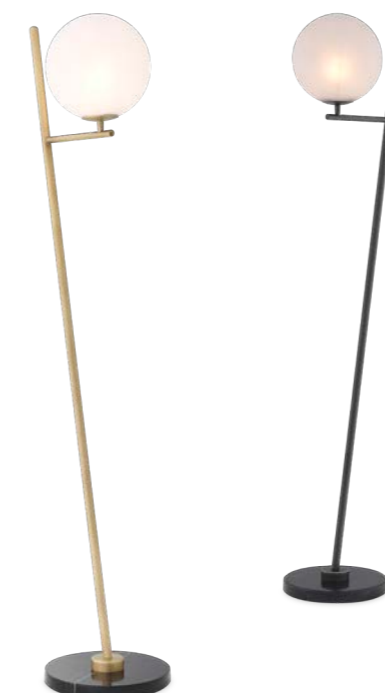

All lamps are sold without light bulbs.