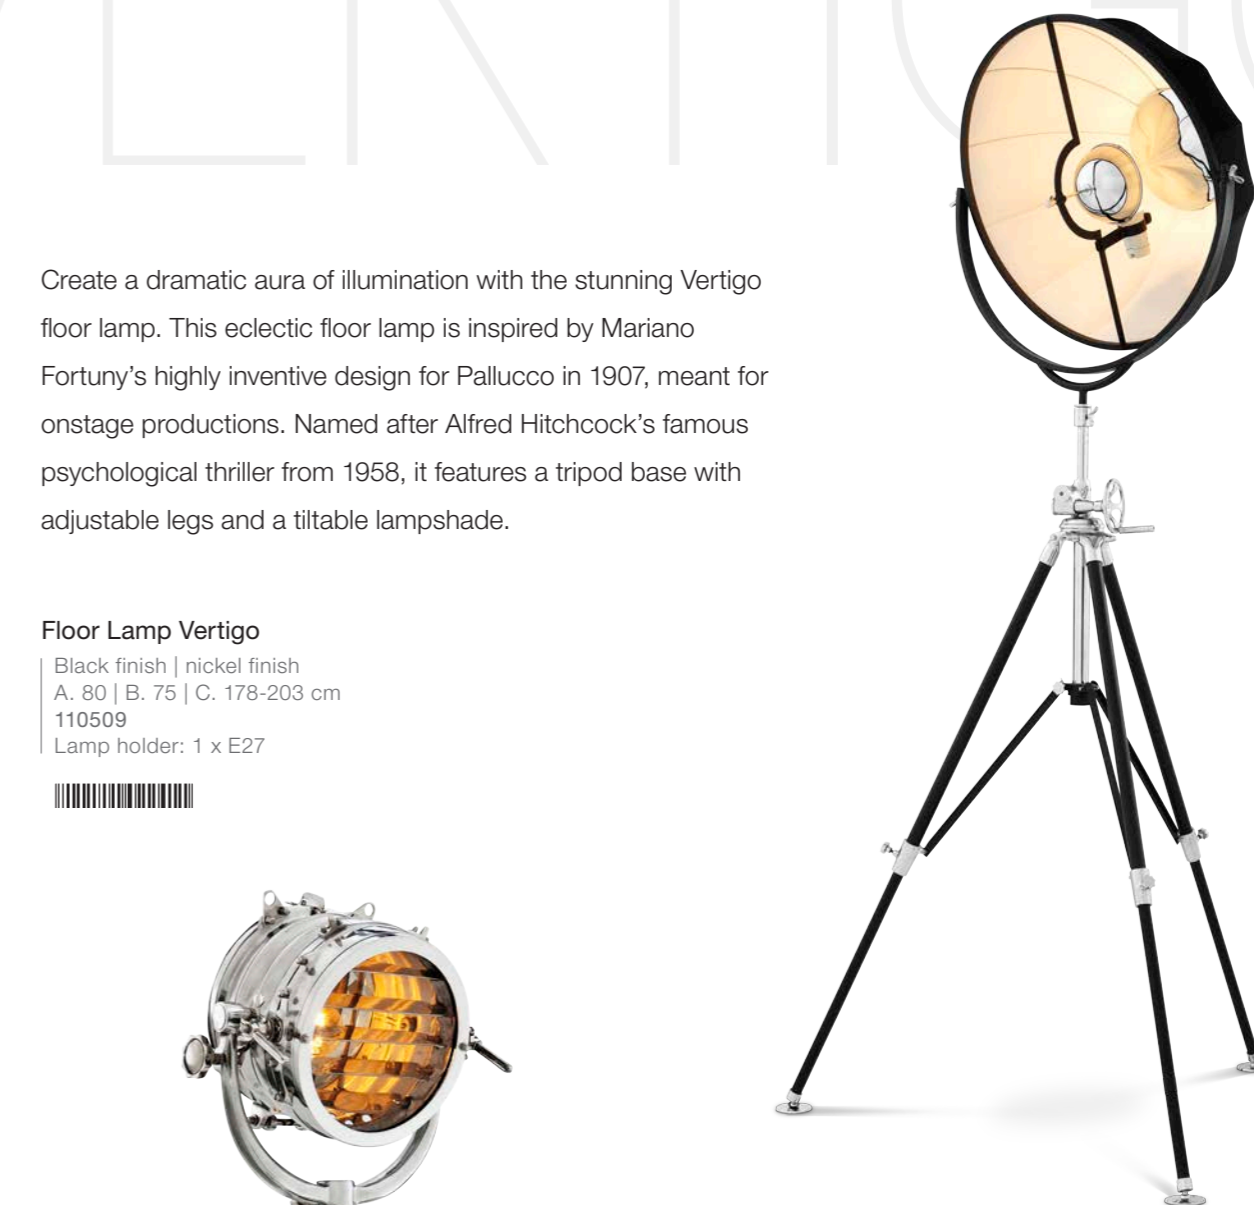

Create a dramatic aura of illumination with the stunning Vertigo floor lamp. This eclectic floor lamp is inspired by Mariano Fortuny's highly inventive design for Pallucco in 1907, meant for onstage productions. Named after Alfred Hitchcock's famous psychological thriller from 1958, it features a tripod base with adjustable legs and a tiltable lampshade.

Floor Lamp Vertigo

Black finish | nickel finish
A. 80 | B. 75 | C. 178-203 cm
110509
Lamp holder: 1 x E27