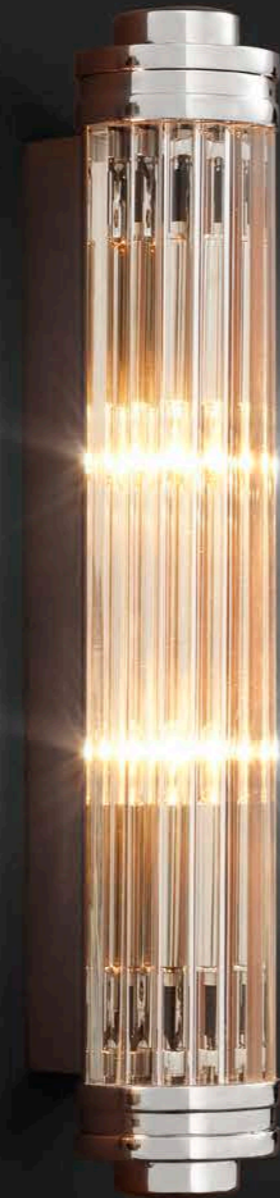

All lamps are sold without light bulbs.