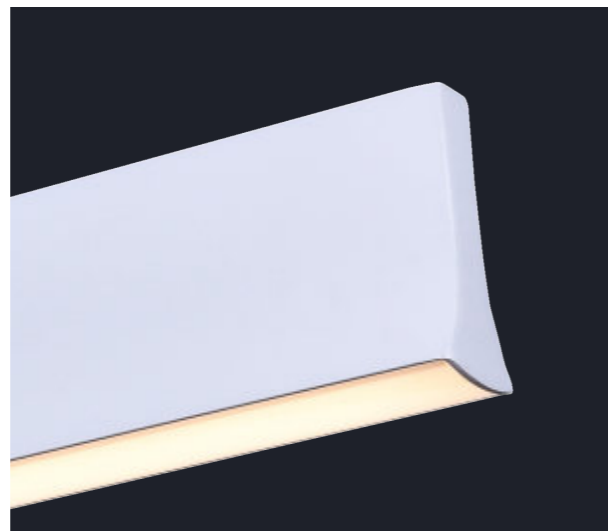

64300
Diamo
 ⚡1200 ↔420 ↔420

chrome, opal glass
6xE14/40W
 EAN 8585032217098

69044
Macao
 ⚡310 ↔400 ↔400

chrome, opal-smoked glass
3xE27/60W, 3x3W LED
 EAN 8585032219375

68037
Evan
 ⚡485 ↔230 ↔115

opal glass
2xE14/60W
 EAN 8585032220685