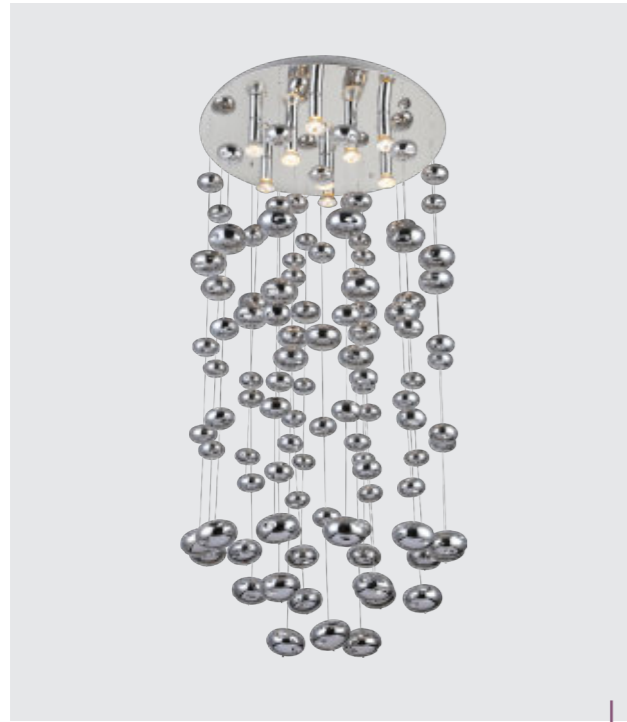

46118
Amarillo
⌘1250 ↔600 ↔600

chrome, glass
9xGU10/50W
EAN 8585032234736

chrome, glass
6xGU10/50W
EAN 8585032234712

chrome, glass
12xGU10/50W
EAN 8585032234729