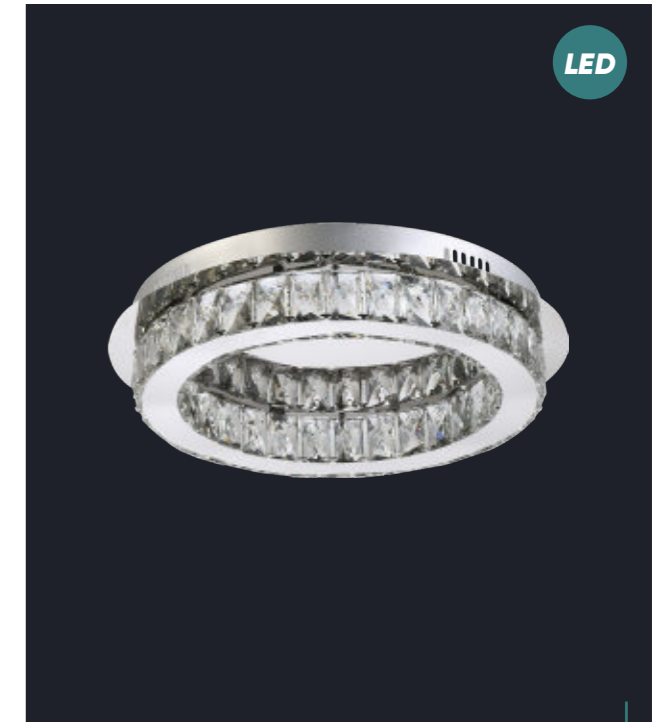

62400
Movida
⚡90 ↔450 ↔450

chrome, crystal
32W LED/2560lm, 3000K
EAN 8585032224607

* crystal