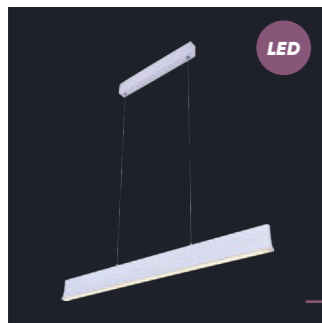

18414
Oblo
⚡1200 ↔915 ↔35
matt white, acrylic white
30W LED/1800lm, 4000K
EAN 8585032236198