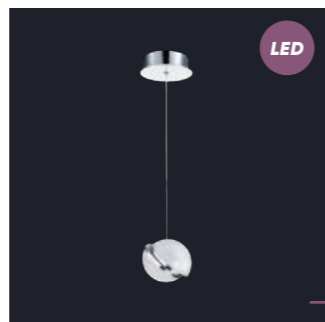

LED

64406
La vela

⌆1200 ⌆120 ⌆120

chrome, silver
2W LED/160lm, 3000K
EAN 8585032235290

62432 Malcolm
 ⚡1100 ↔400 ↔400
 chrome, acrylic crystal effect
40W LED/3000lm, 4000K
 EAN 8585032235184

62433 Malcolm
 ⚡1100 ↔500 ↔500
 chrome, acrylic crystal effect
64W LED/4700lm, 4000K
 EAN 8585032235191