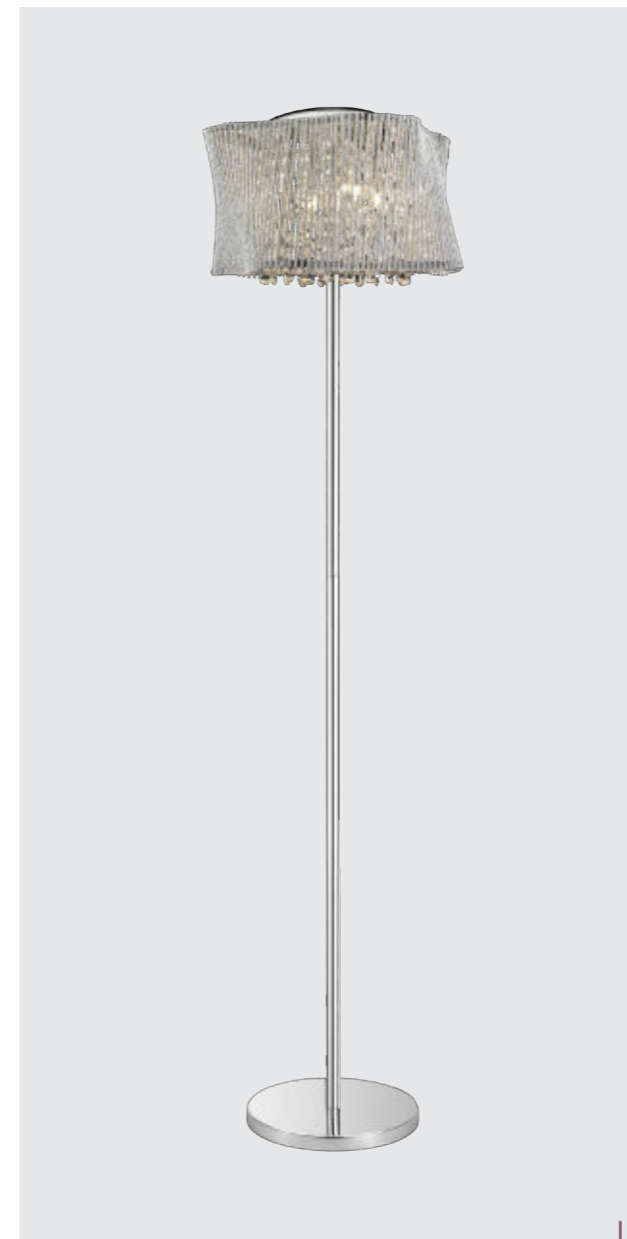

zonda

46107
Zonda
↓1620 ↔400 ↔400

aluminium, crystal
4xG9/33W
EAN 8585032219214