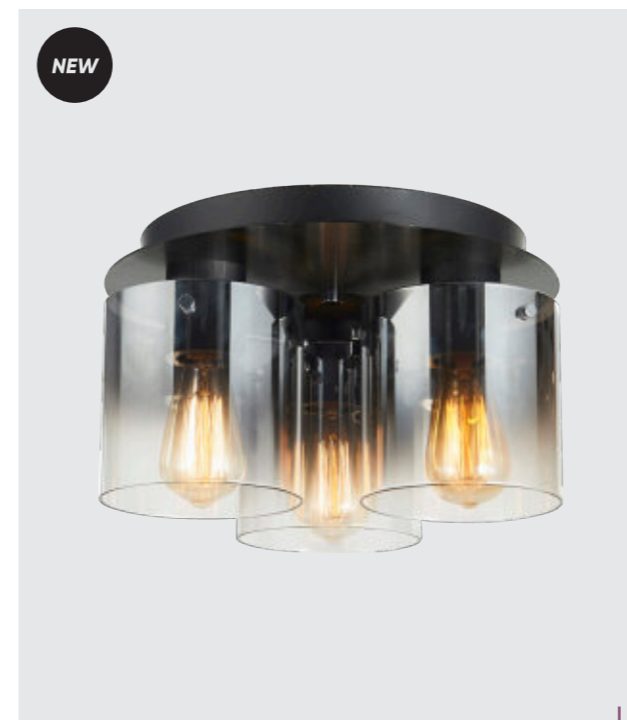

64416
Moxie
⌘210 ↔350 ↔350

metal black, glass smoky
3xE27/60W
EAN 8585032236259
E27 ⏚ ⏚

metal black, glass smoky
1xE27/60W
EAN 8585032236266
E27 ⏚ ⏚

metal black, glass smoky
1xE27/60W
EAN 8585032236273
E27 □ ⏚