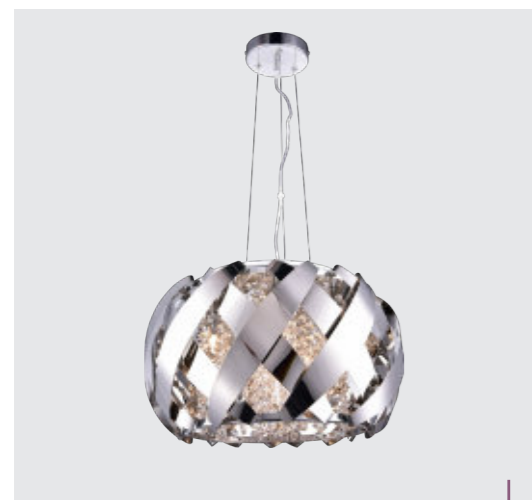

× chrome-crystal elegance

46069 Stratoss
 ↕1500 ↔450 ↔450
 mirror stainless steel, crystal
6xG9/33W
 EAN 8585032225000
 G9 □ Ⓢ

46068 Stratoss
 ↕240 ↔450 ↔450
 mirror stainless steel, crystal
6xG9/33W
 EAN 8585032224997
 G9 □ Ⓢ