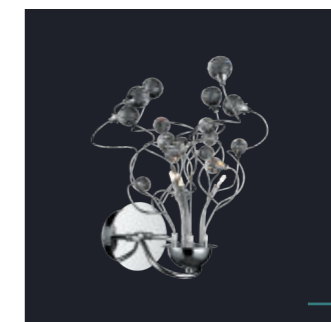

eratto

chrome, crystal
33W LED/2560lm, 4000K
EAN 8585032225512

* crystal