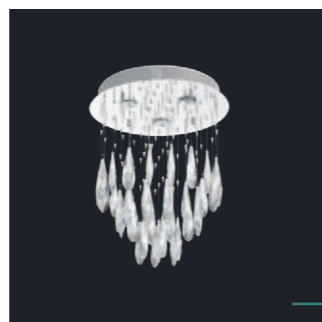

LED GU10

62409
Aramea
↓240 ↔600 ↔600
chrome, crystal
24W LED/1920lm, 3000K,
7xGU10/50W
EAN 8585032224690

LED GU10

× elegant crystal lighting

62430
Russet
 ₤1280 ↔500 ↔500
 chrome, crystal
 5xGU10/50W
 EAN 8585032235146