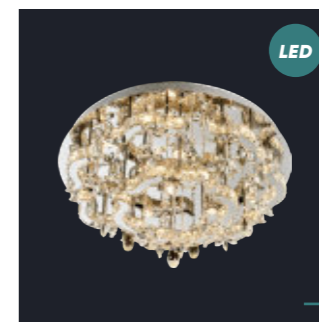

killys_emir

chrome, crystal
3xGU10/50W
EAN 8585032229213

chrome, crystal
12xG9/33W
EAN 8585032219764

× luxury crystal LED lighting

LED GU10

LED GU10