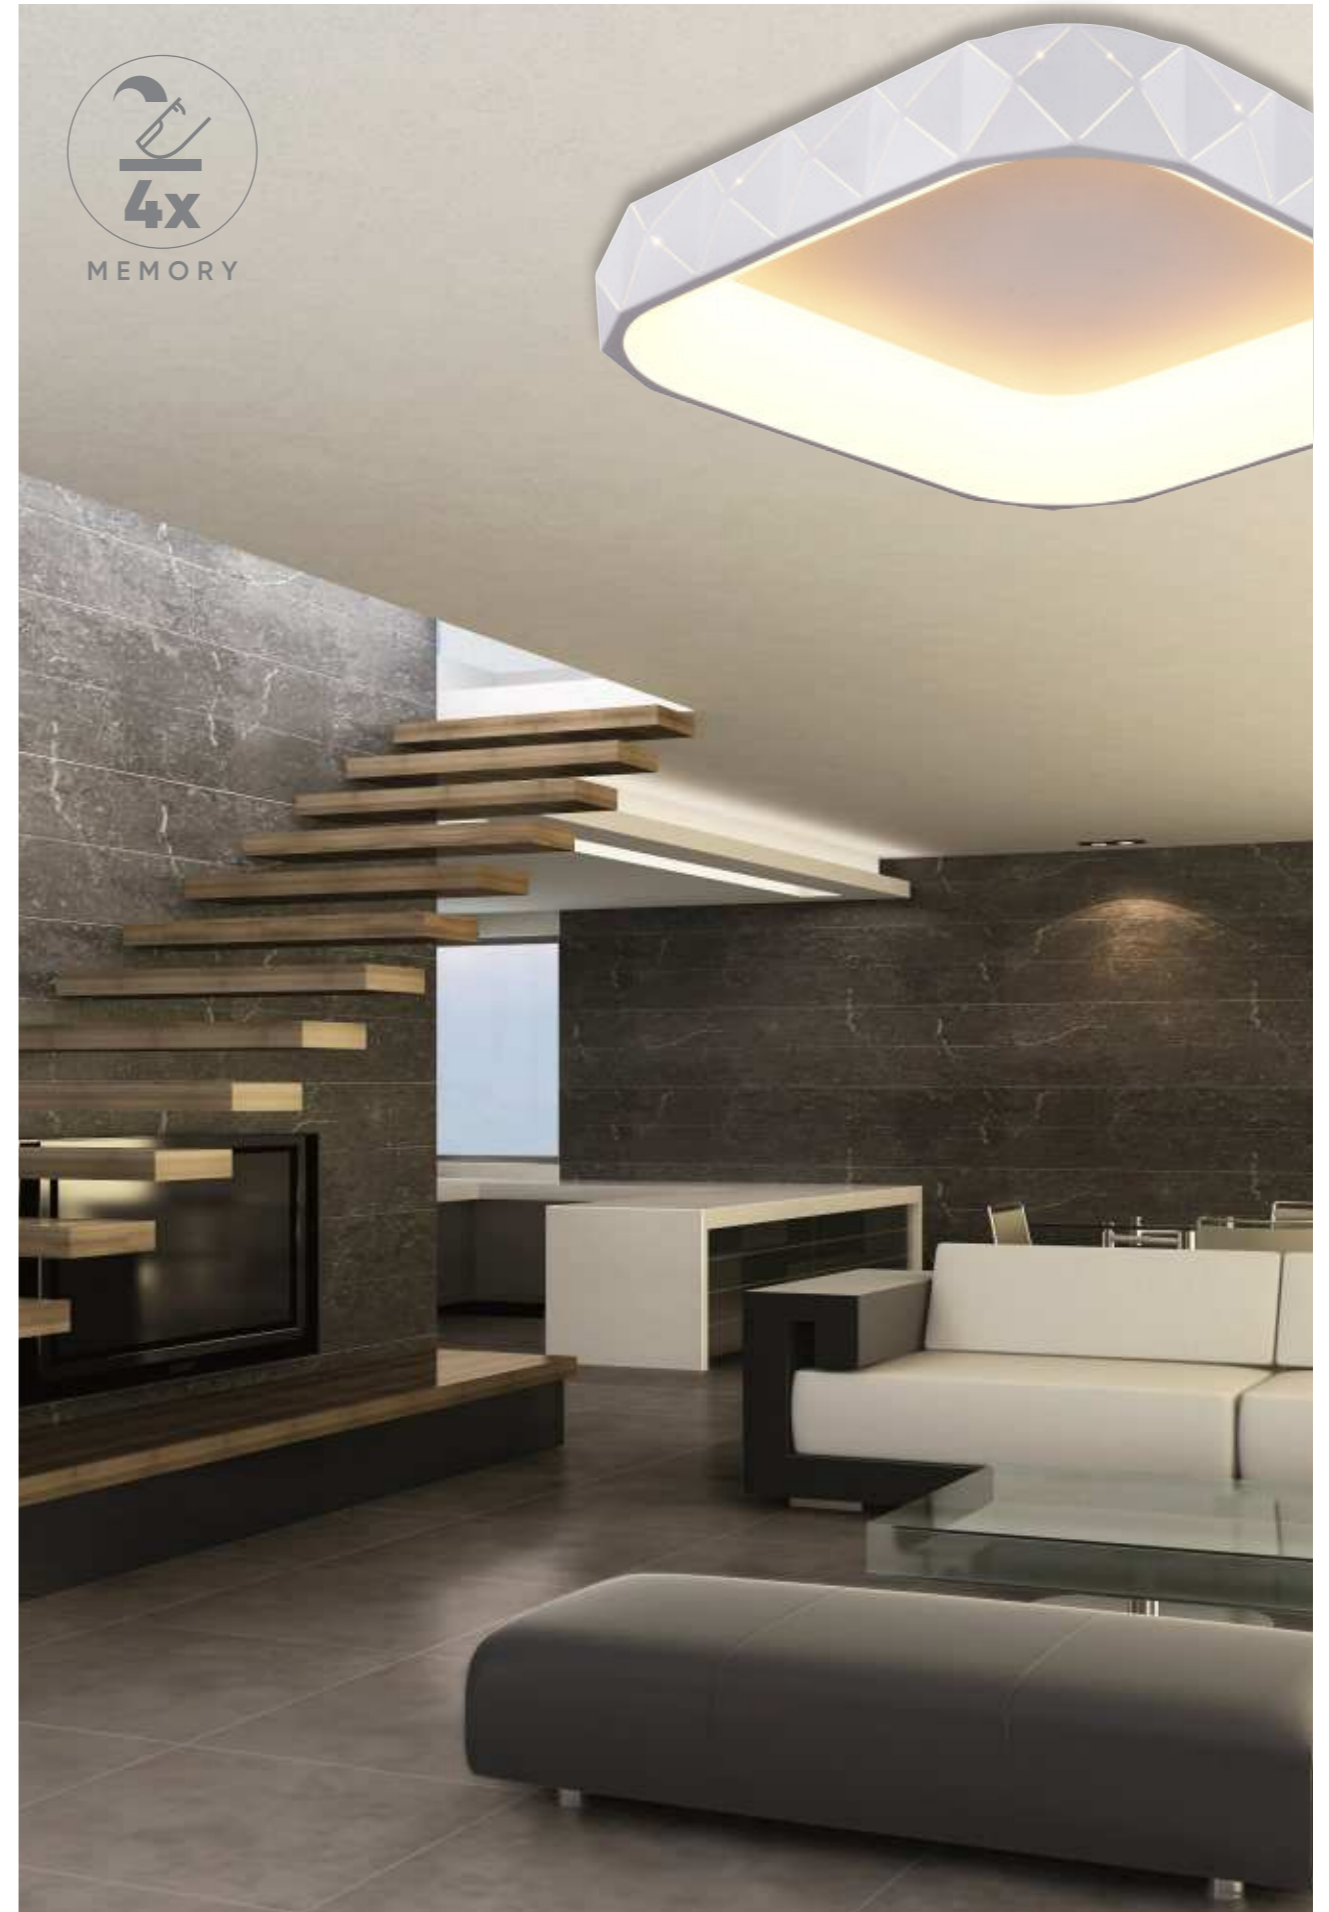

NEW

LED

canvas

LED

18413
Canvas
⌘1200 ↔500 ↔500

matt white, plastic white
38W LED/2250lm, 4000K
EAN 8585032236181

LED

18411
Canvas
⌘125 ↔500 ↔500
matt white, plastic white
38W LED/2250lm, 4000K
EAN 8585032236167

LED

18412
Canvas
⌘125 ↔600 ↔600
matt white, plastic white
50W LED/3000lm, 4000K
EAN 8585032236174

18416
Canvas
⌘1500 ↔480 ↔480

sandy coffee, plastic white
38W LED/2250lm, 4000K
EAN 8585032237751

NEW

LED

18415
Canvas
⌘110 ↔480 ↔480
sandy coffee, plastic white
38W LED/2250lm, 4000K
EAN 8585032237744