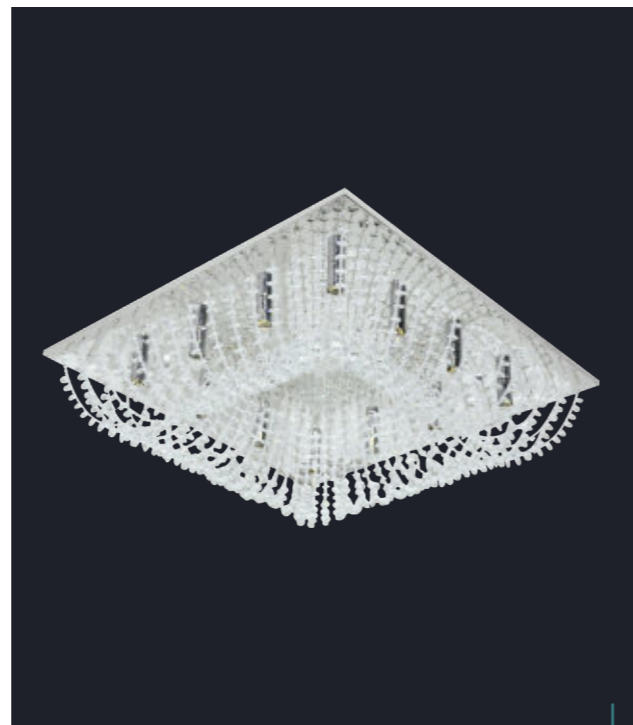

32300
Emir
↓150 ↔600 ↔600

chrome, crystal
12xG9/33W
EAN 8585032219764

× luxury crystal LED lighting