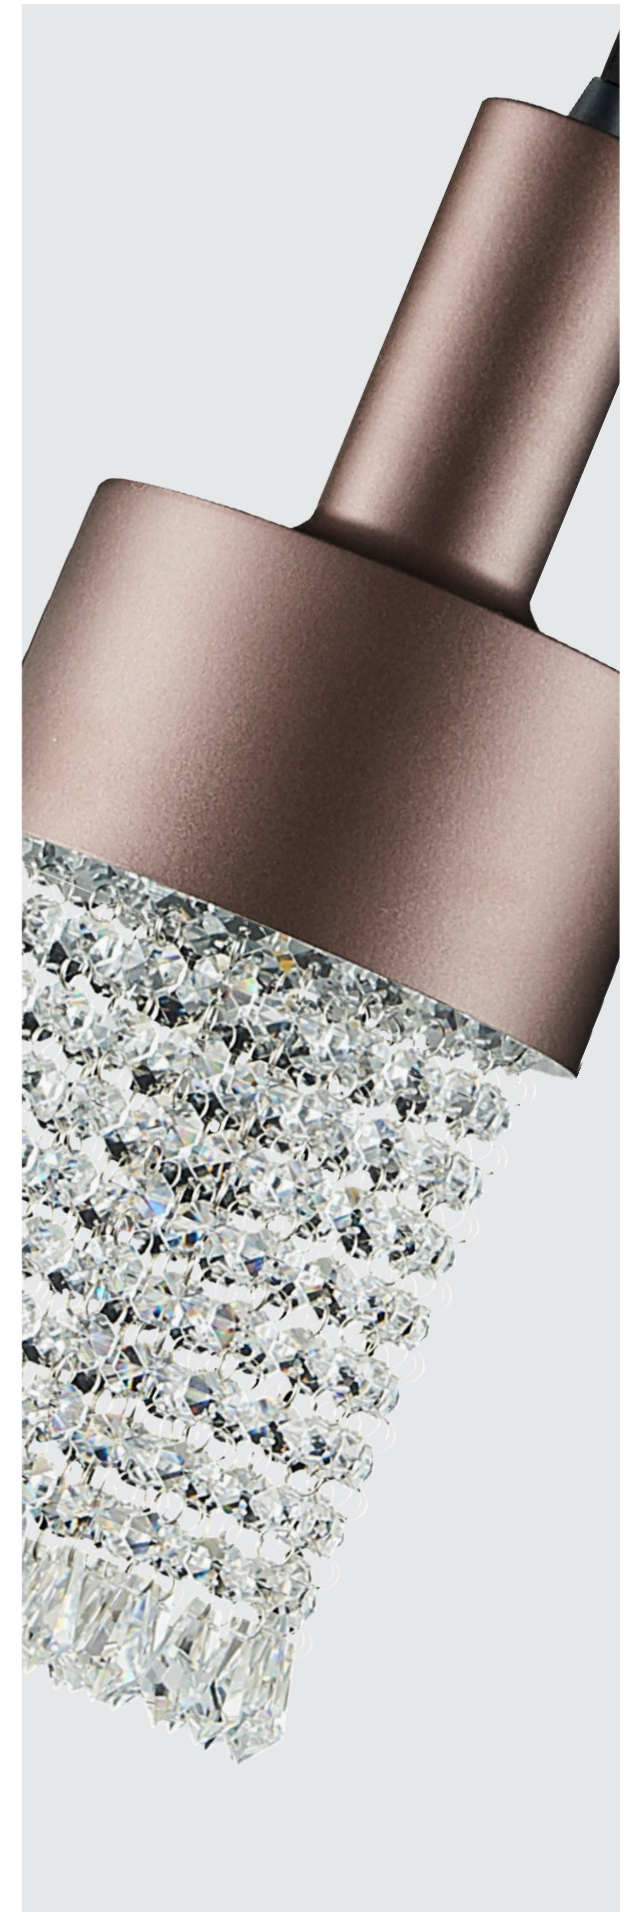

chrome, crystal
32W LED/2560lm, 4000K
EAN 8585032225475

× crystal

62415
Knox
⌚1550 ↔380 ↔380

chrome, crystal, acrylic crystal
40W LED/3120lm, 3000K
EAN 8585032224645

62416
Knox
⌚1100 ↔100 ↔100

chrome, crystal, acrylic crystal
5W LED/400lm, 3000K
EAN 8585032224768