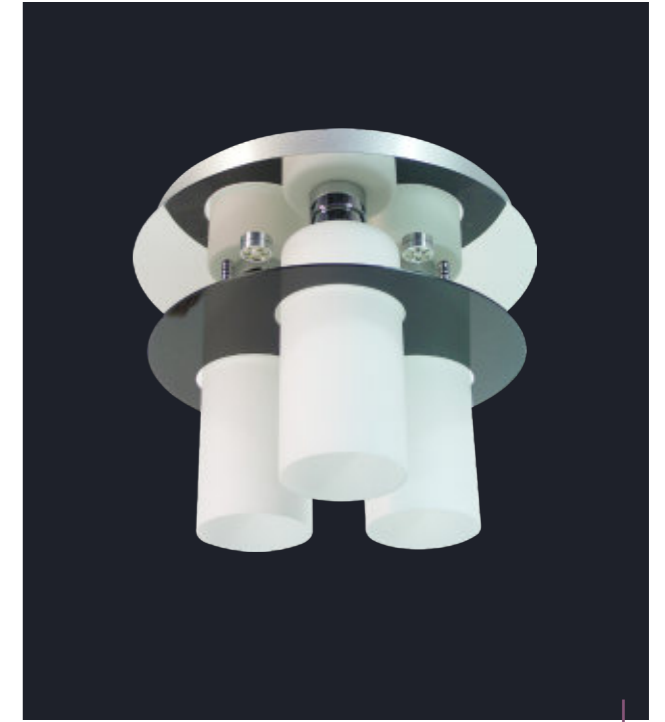

64300
Diamo
 ⚡1200 ↔420 ↔420

chrome, opal glass
6xE14/40W
 EAN 8585032217098

69044
Macao
 ⚡310 ↔400 ↔400

chrome, opal-smoked glass
3xE27/60W, 3x3W LED
 EAN 8585032219375

68037
Evan
 ⚡485 ↔230 ↔115

opal glass
2xE14/60W
 EAN 8585032220685