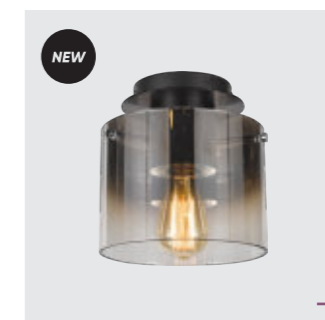

64417
Moxie
⌘210 ↔200 ↔200

metal black, glass smoky
1xE27/60W
EAN 8585032236266
E27 ⏚ ⏚