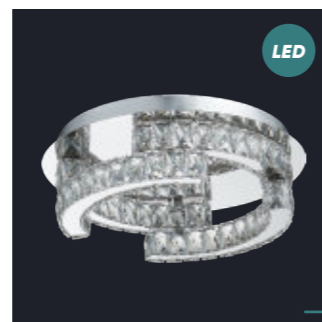

stainless steel, crystal
39W LED/3120lm, 3000K
EAN 8585032224638

62405
Polar
⌚280 ↔450 ↔450

stainless steel, crystal
45W LED/3600lm, 3000K
EAN 8585032224652

62428
Santana
 ⚡1100 ↔400 ↔400
 chrome, crystal
 24W LED/1900lm,
 4000K
 EAN 8585032235122