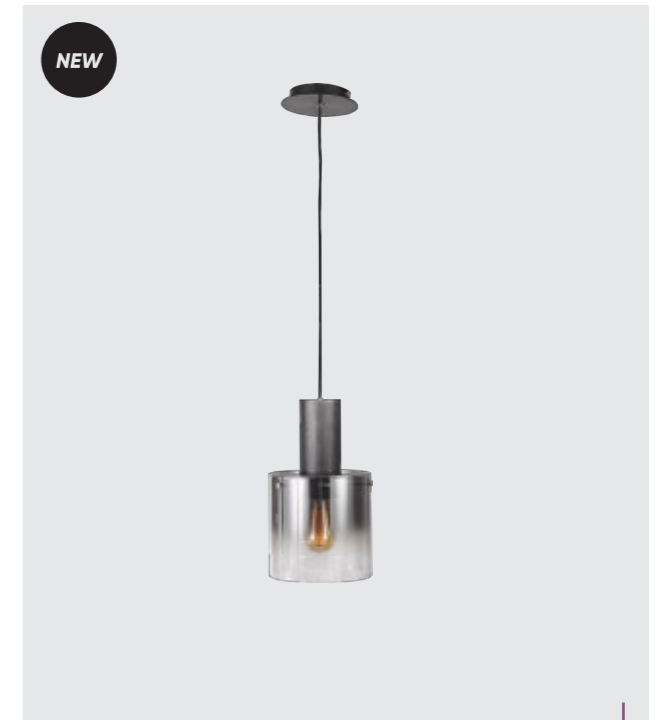

64415
Moxie
⌘1200 ↔200 ↔200

metal black, glass smoky
1xE27/60W
EAN 8585032236242
E27 ⏚ ⏚