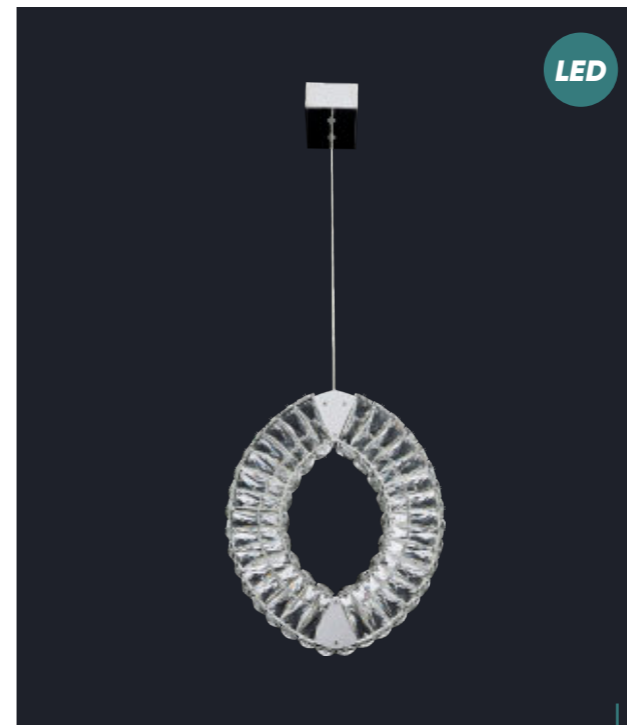

64390
Smirra
↑1000 ↔330 ↔400