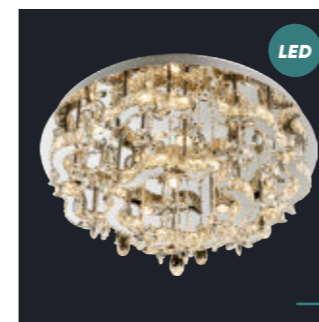

62408
Aramea
↓240 ↔800 ↔800
chrome, crystal
33W LED/2700lm, 3000K,
11xGU10/50W
EAN 8585032224683

LED GU10