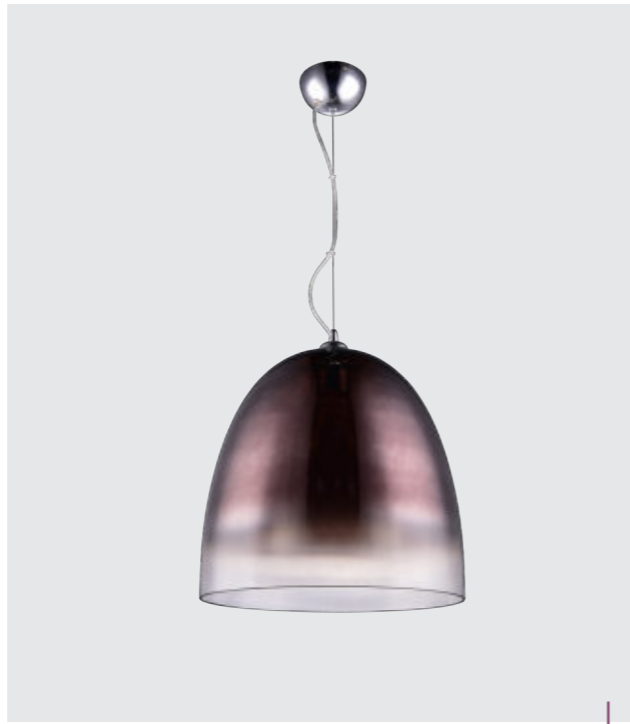

46120
Amarillo
⌘380 ↔800 ↔800

chrome, glass
12xGU10/50W
EAN 8585032234729

× japanese elegance

LED

61305
Sakura
⌘1200 ↔550 ↔550

chrome, white silicone
6x13,2W LED/6350lm,
3000K
EAN 8585032225666

LED

61306
Sakura
⌘1200 ↔750 ↔80

chrome, white silicone
3x13,2W LED/3120lm,
3000K
EAN 8585032225673

46078
Bayamo
↑1500 ↔330 ↔330
glass ↓320 ↔330

chrome,
glass coffee/clear
1xE27/60W
EAN 8585032225321

46079
Dover
↑1500 ↔330 ↔330
glass ↓380 ↔330