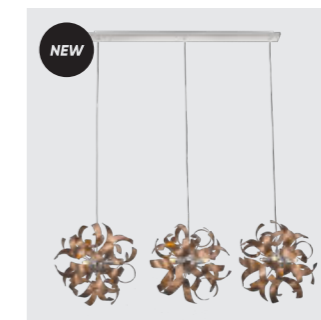

aluminium, crystal
6xG9/33W
EAN 8585032235276
G9 ⚡ Ⓢ

satin copper, crystal
6xG9/33W
EAN 8585032235269
G9 ⚡ Ⓢ

aluminium, crystal
6xG9/33W
EAN 8585032235283
G9 ⚡ Ⓢ

satin copper, crystal
6xG9/33W
EAN 8585032213748
G9 ⚡ Ⓢ