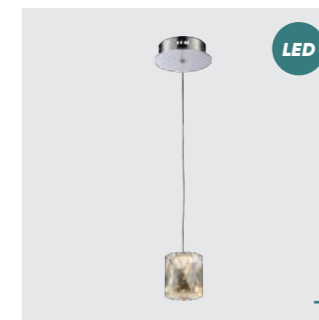

stainless steel, crystal
5W LED/400lm, 3000K
EAN 8585032224621