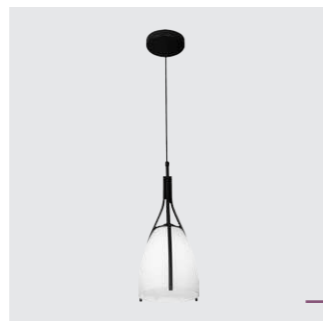

chrome, fabric black, crystal
6xE14/40W
EAN 8585032219559

chrome, fabric black, crystal
1xE14/40W
EAN 8585032219566

chrome, fabric black, crystal
6xE14/40W
EAN 8585032220265