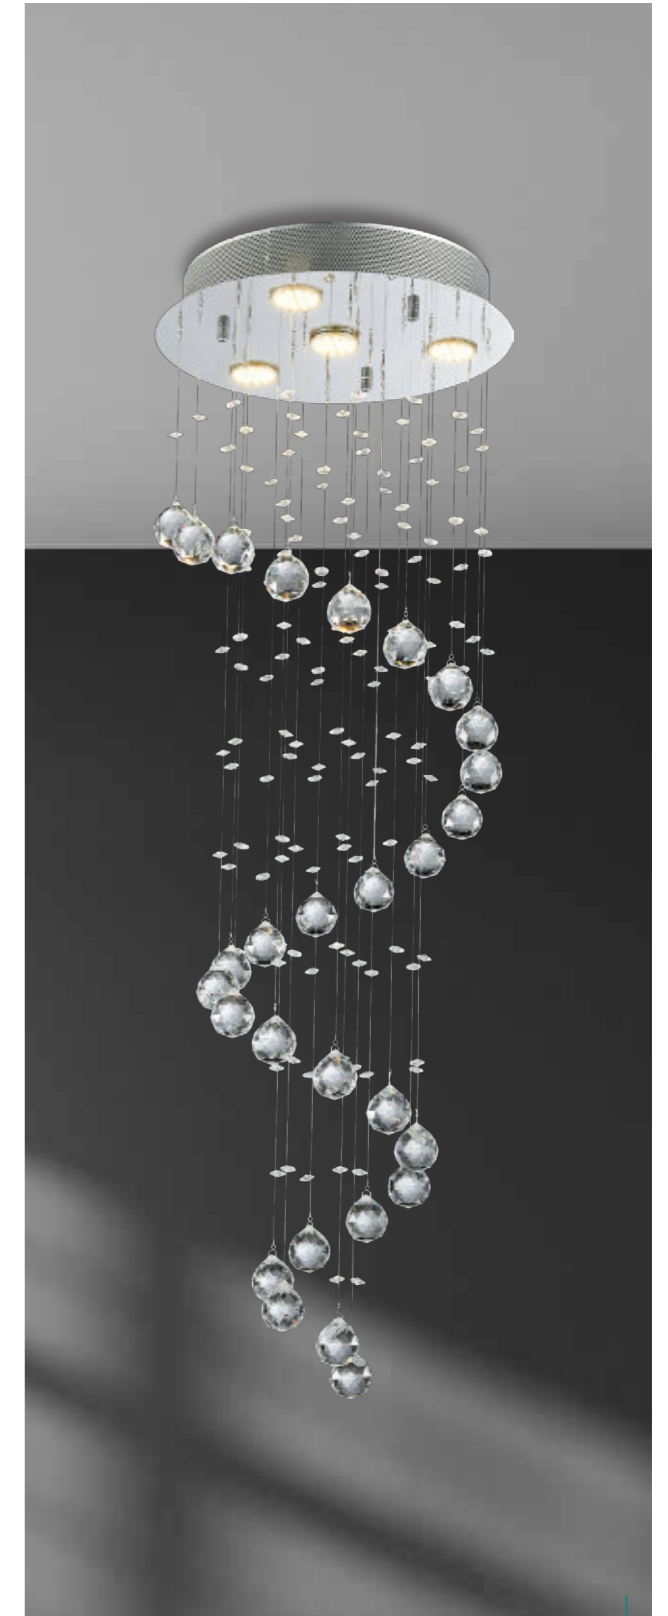

62410
Coil
₤1065 ↔350 ↔350

chrome, crystal
4xGU10/50W
EAN 8585032224706

× crystal