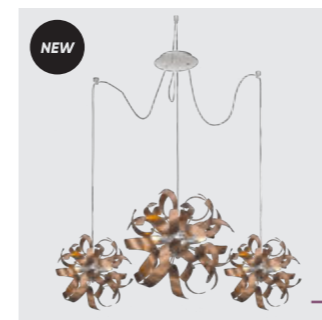

satin copper, crystal
6xG9/33W
EAN 8585032235269
G9 ⚡ Ⓢ

64410
Ribbon Crystal
€340 ↔ €600 ↔ €600

aluminium, crystal
6xG9/33W
EAN 8585032235283
G9 ⚡ Ⓢ

64374
Ribbon Crystal
€340 ↔ €600 ↔ €600

satin copper, crystal
6xG9/33W
EAN 8585032213748
G9 ⚡ Ⓢ