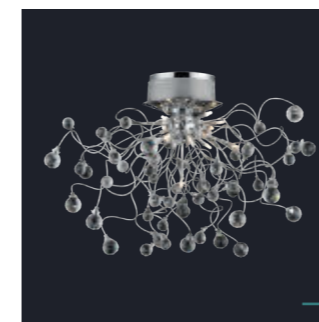

eratto

chrome, crystal
33W LED/2560lm, 4000K
EAN 8585032225512

* crystal