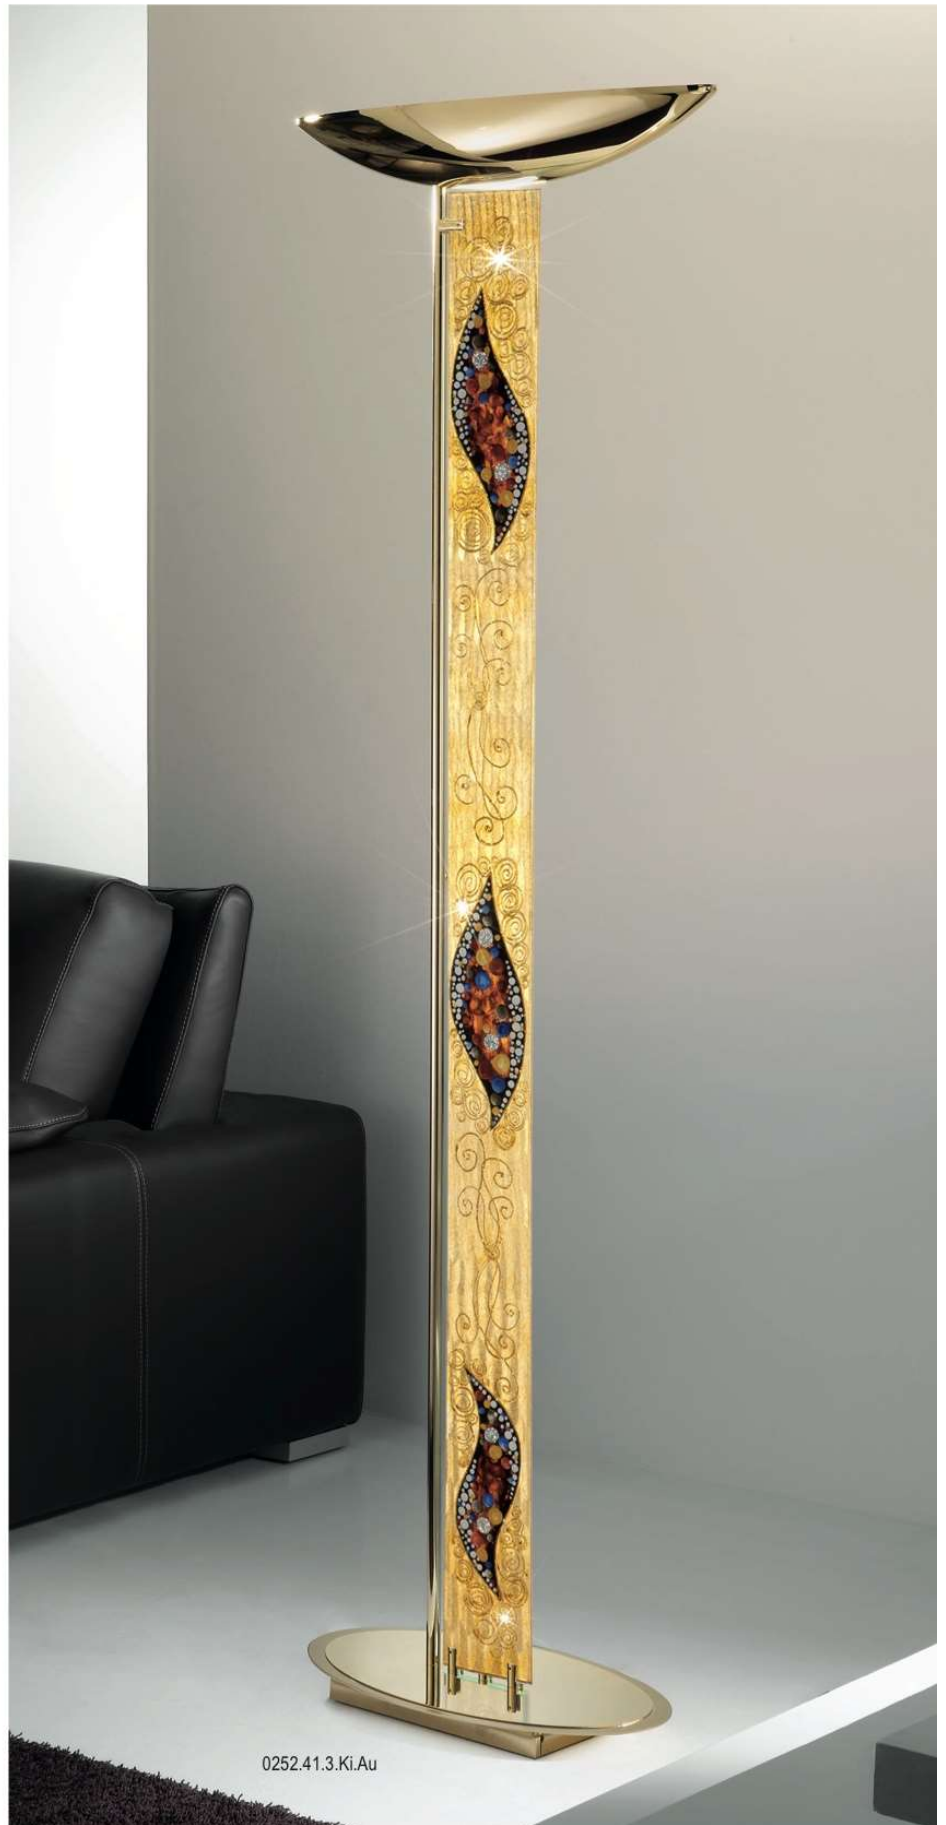

Majestätisch wirkt KOLARZ Delphi mit wundervollen Lichteffekten. Mit oder ohne dekorative Handmalerei in verschiedenen Farben und Designs – dieses grandiose Kunstwerk setzt ein Statement und sorgt in jedem Raum für Staunen.

Majestic and magnificent: KOLARZ Delphi creates wonderful light effects. With or without decorative handpainting in various colours and designs, this amazing artwork makes a statement – and adds the wow factor to any room.

0252.41.3.Ki.Au