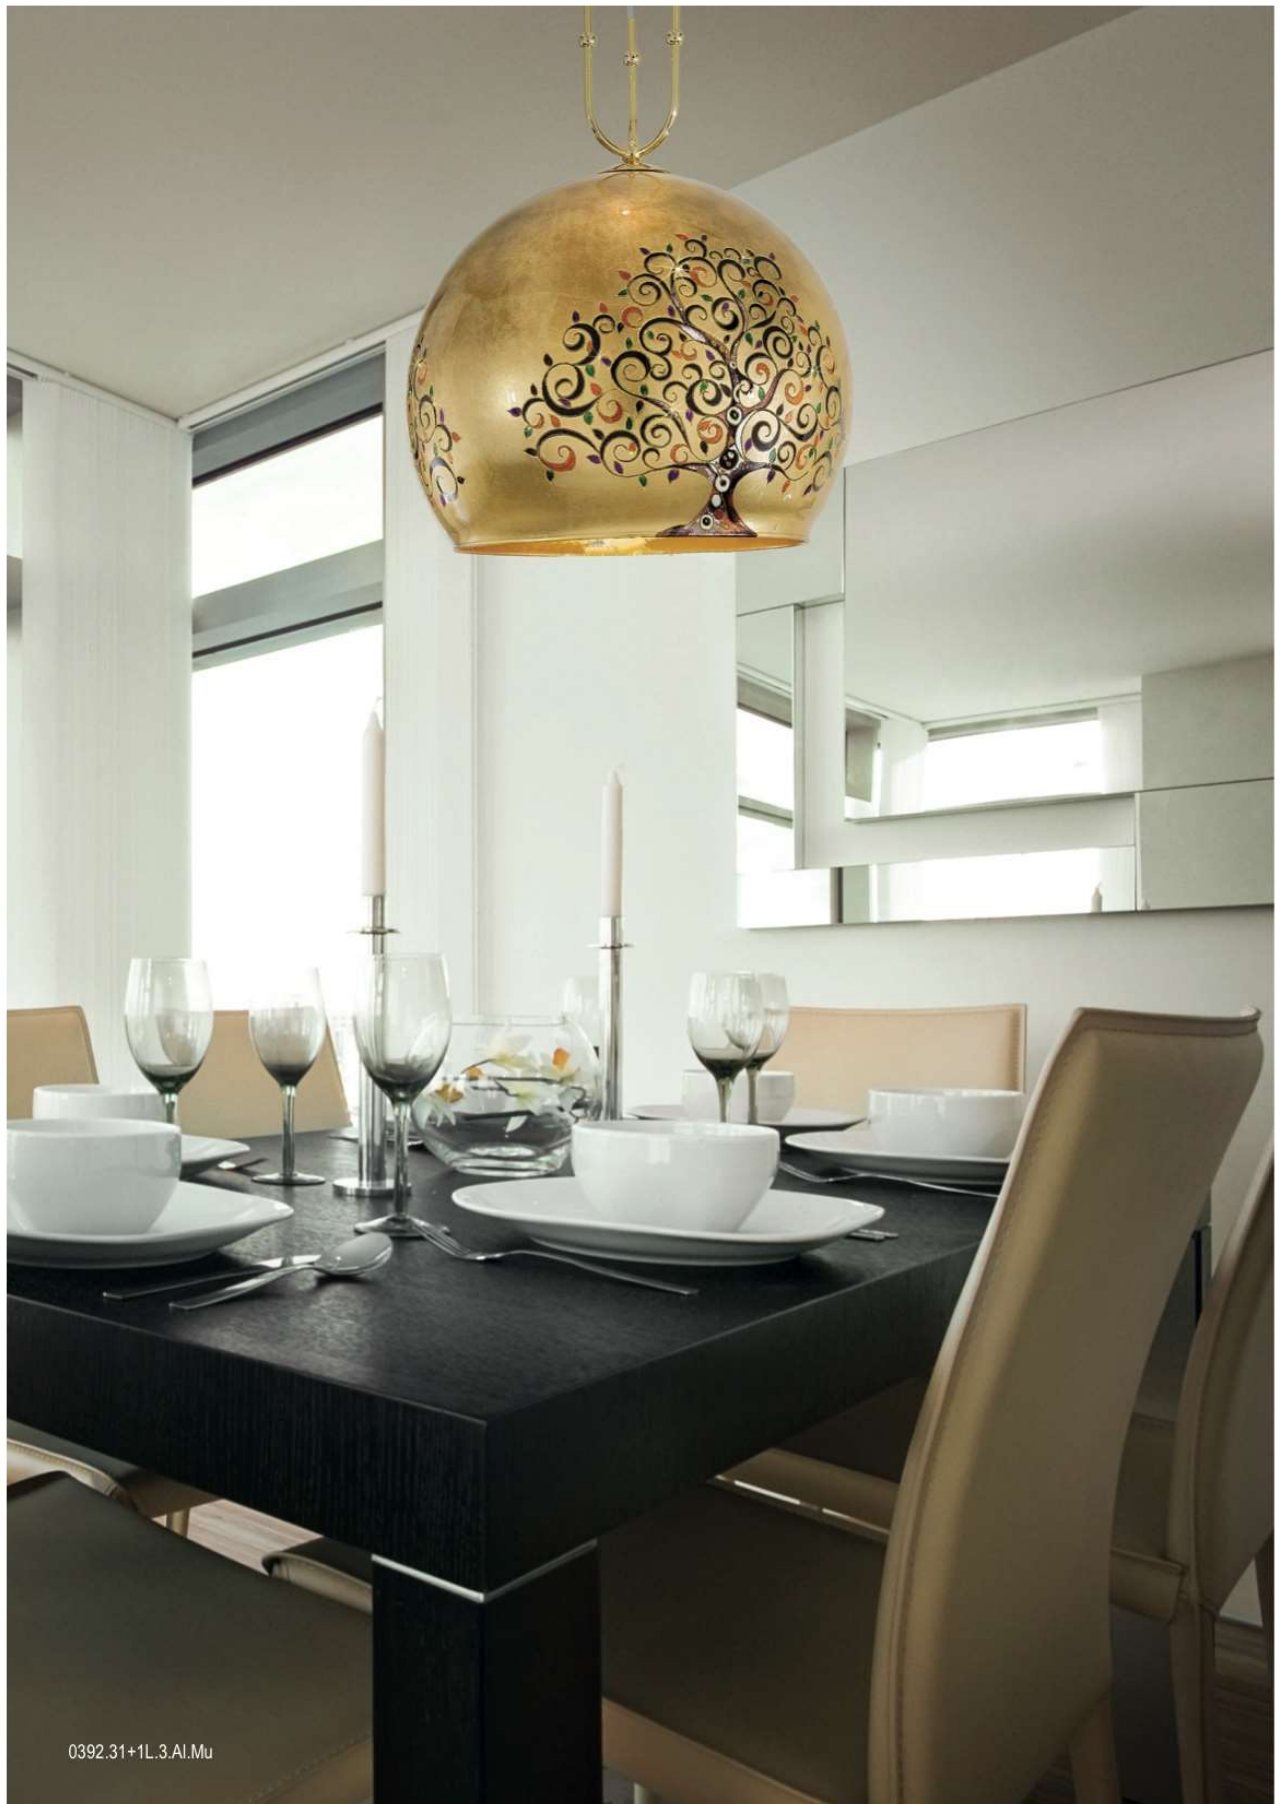

0392.31+1L.3.Al.Mu