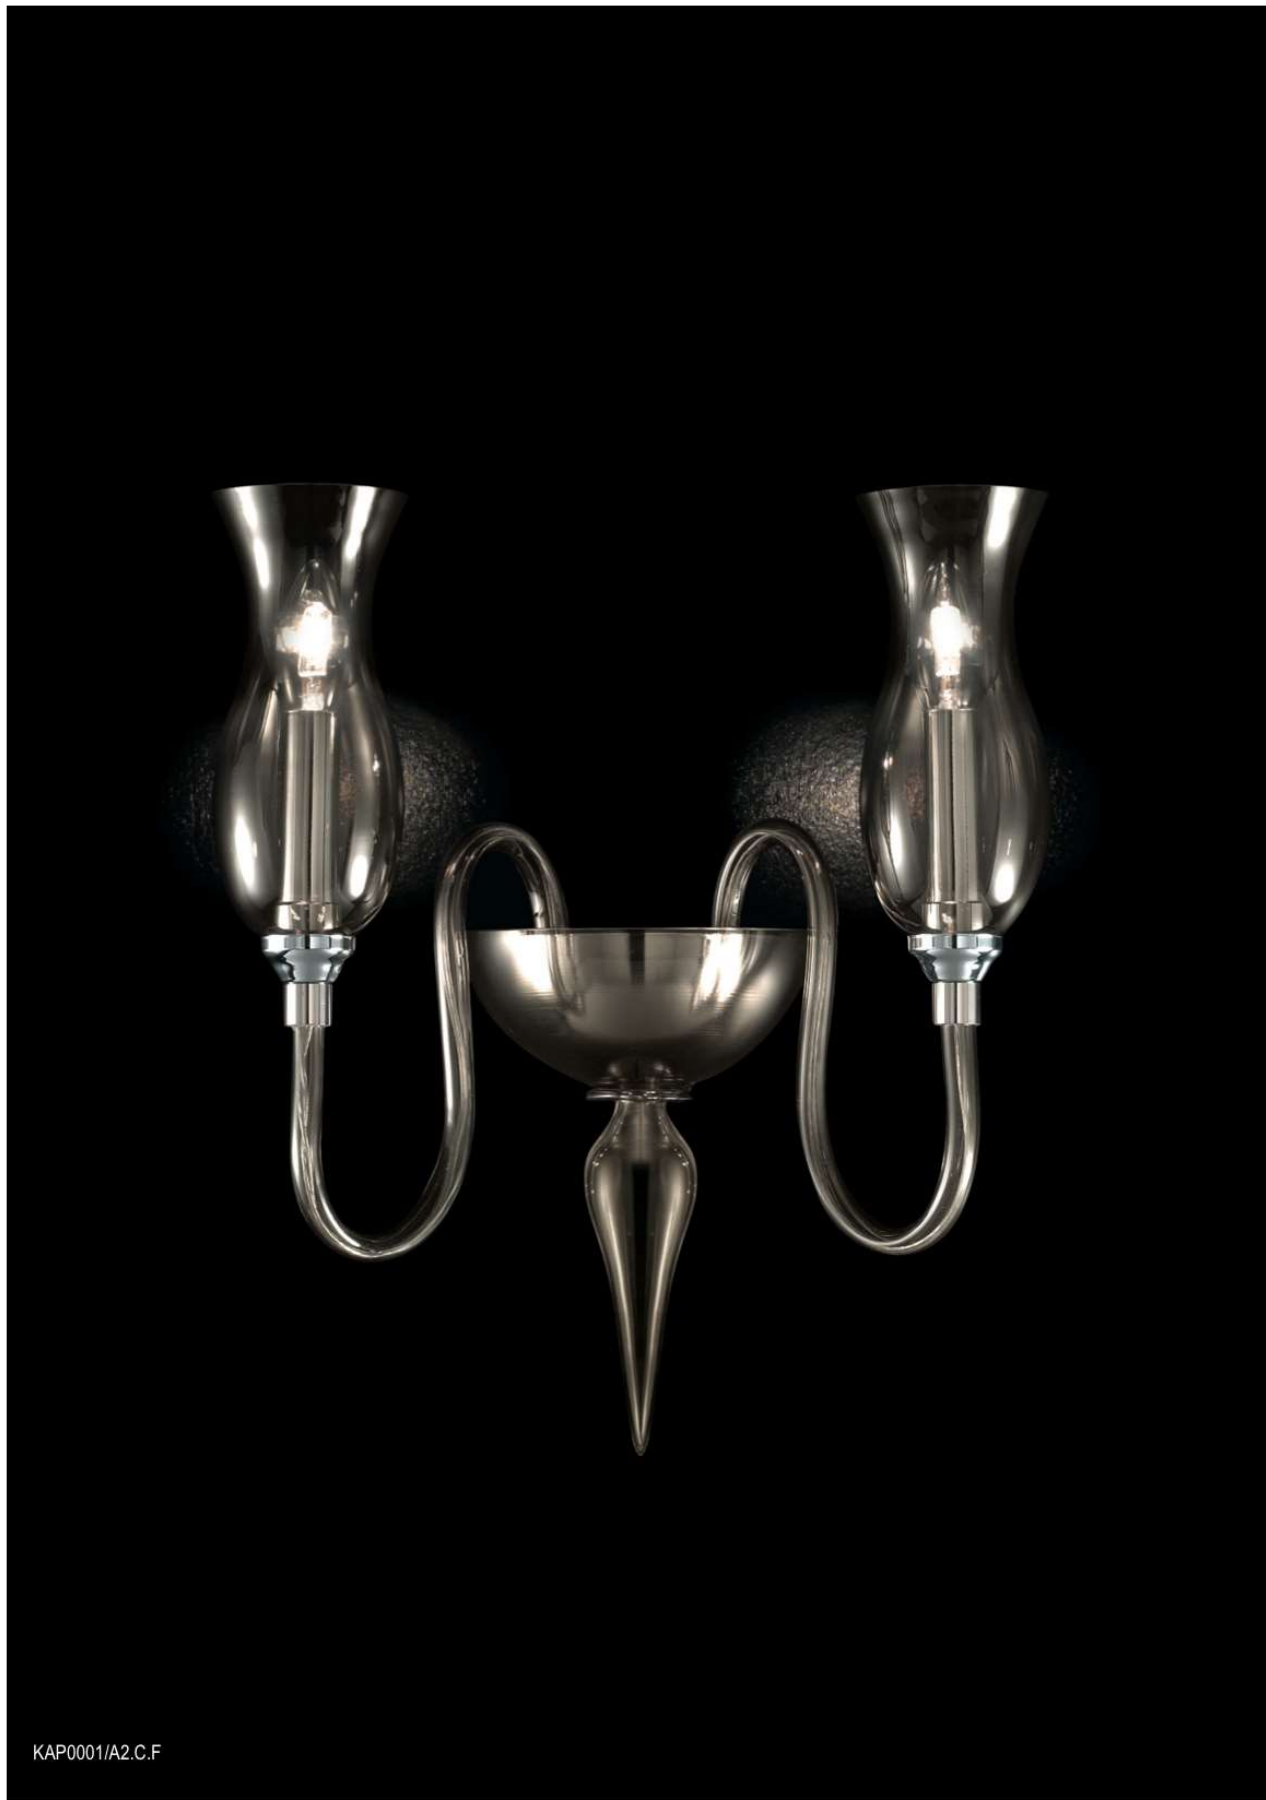

Nichel satinato:
Satin nickel

Oro satinato:
Satin gold plated

MURANO RENIER

Design by Kolarz Studio

KAP0001/10.C.C

KAP0001/10.C.C

208

KAP0001/8.C.F