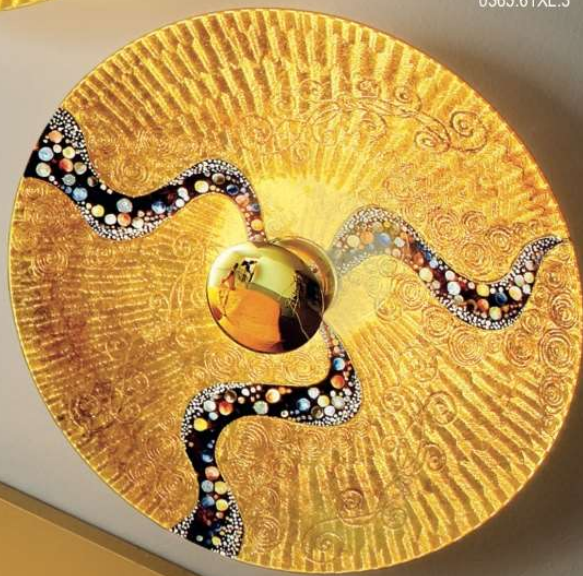

“To every age its art. To art its freedom.” The world-famous Vienna Secession has inspired us to design our precious gold and silver design named “Libertà”. Finest craftsmanship creates amazing floral lighting artwork. The Viennese art of light.

LUNA

Design by Team KOLARZ

0365.61XXL.3

0365.61XL.3

Mondsüchtig: Wunderbare goldene oder silberne Globen mit handgemalten Dekoren schaffen faszinierendes Flair ... Mit oder ohne funkelnde Kristalle, als Einzelleuchte oder im bezaubernden Duo, Trio oder Quintett – Luna bringt Licht ins Leben!

Moonstruck: Wonderful golden and silver globes with finest handpainted decors, creating fascinating flair ... With or without sparkling crystals, one single light or a charming combination of two, three or five – Luna lights up your life!