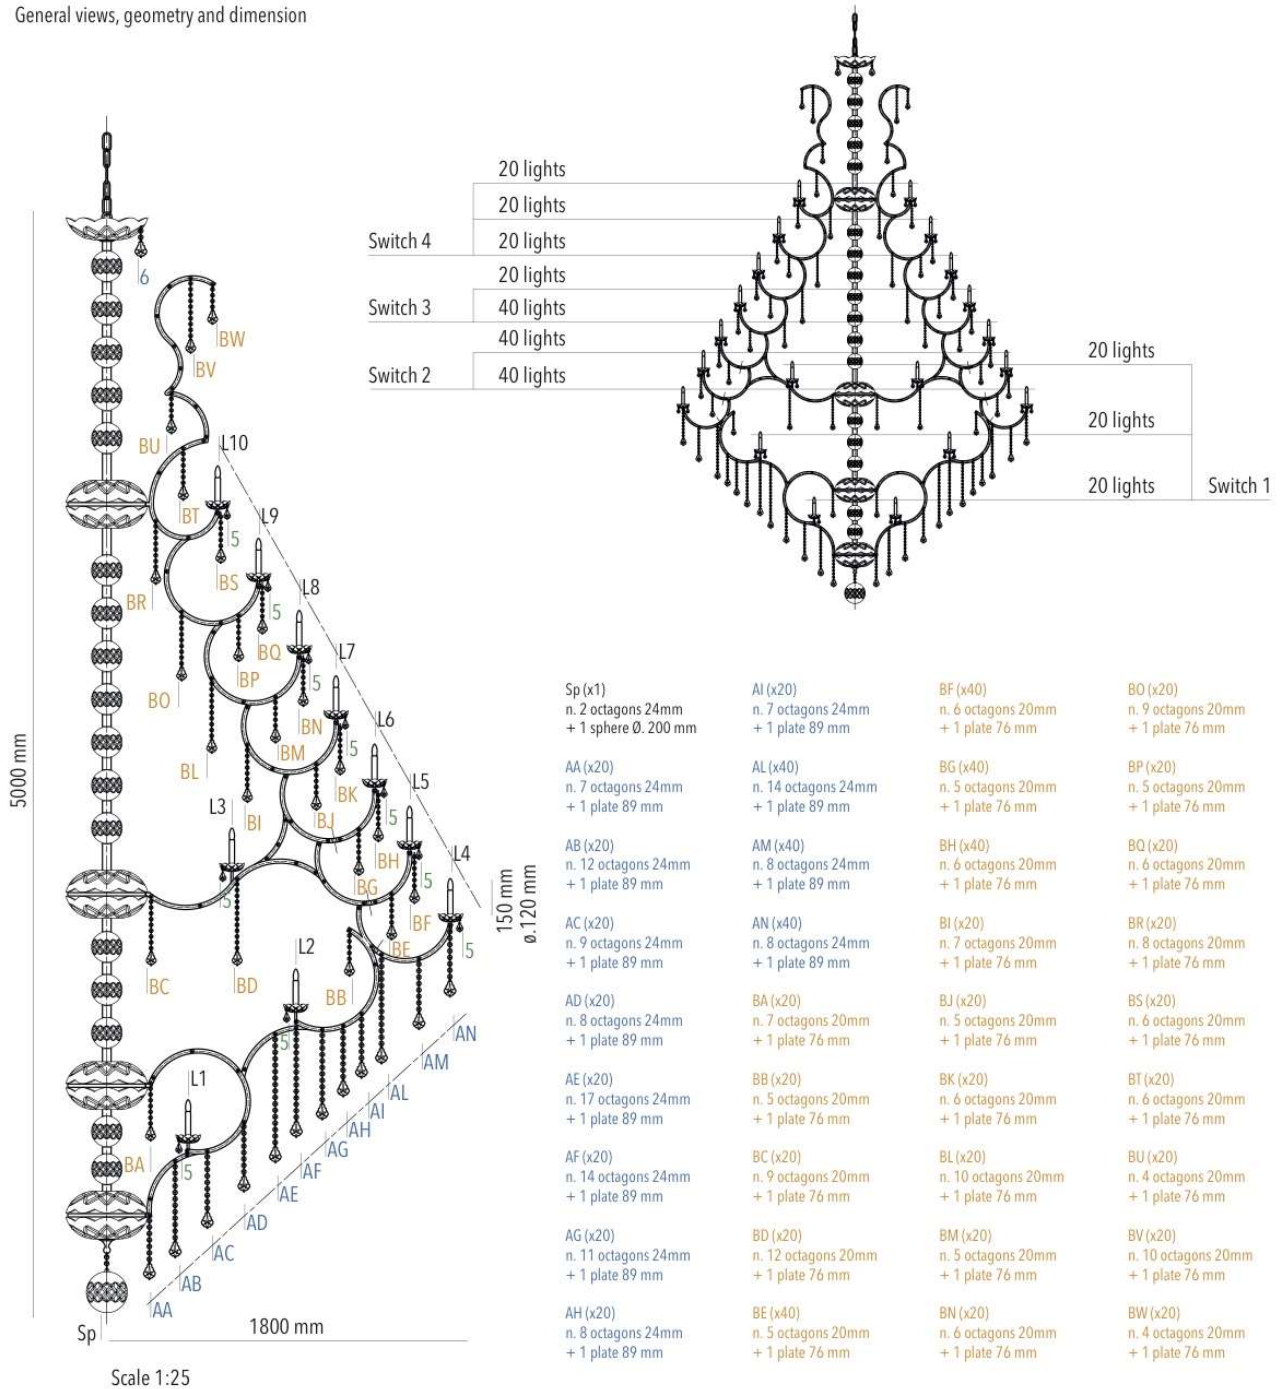

General views, geometry and dimension