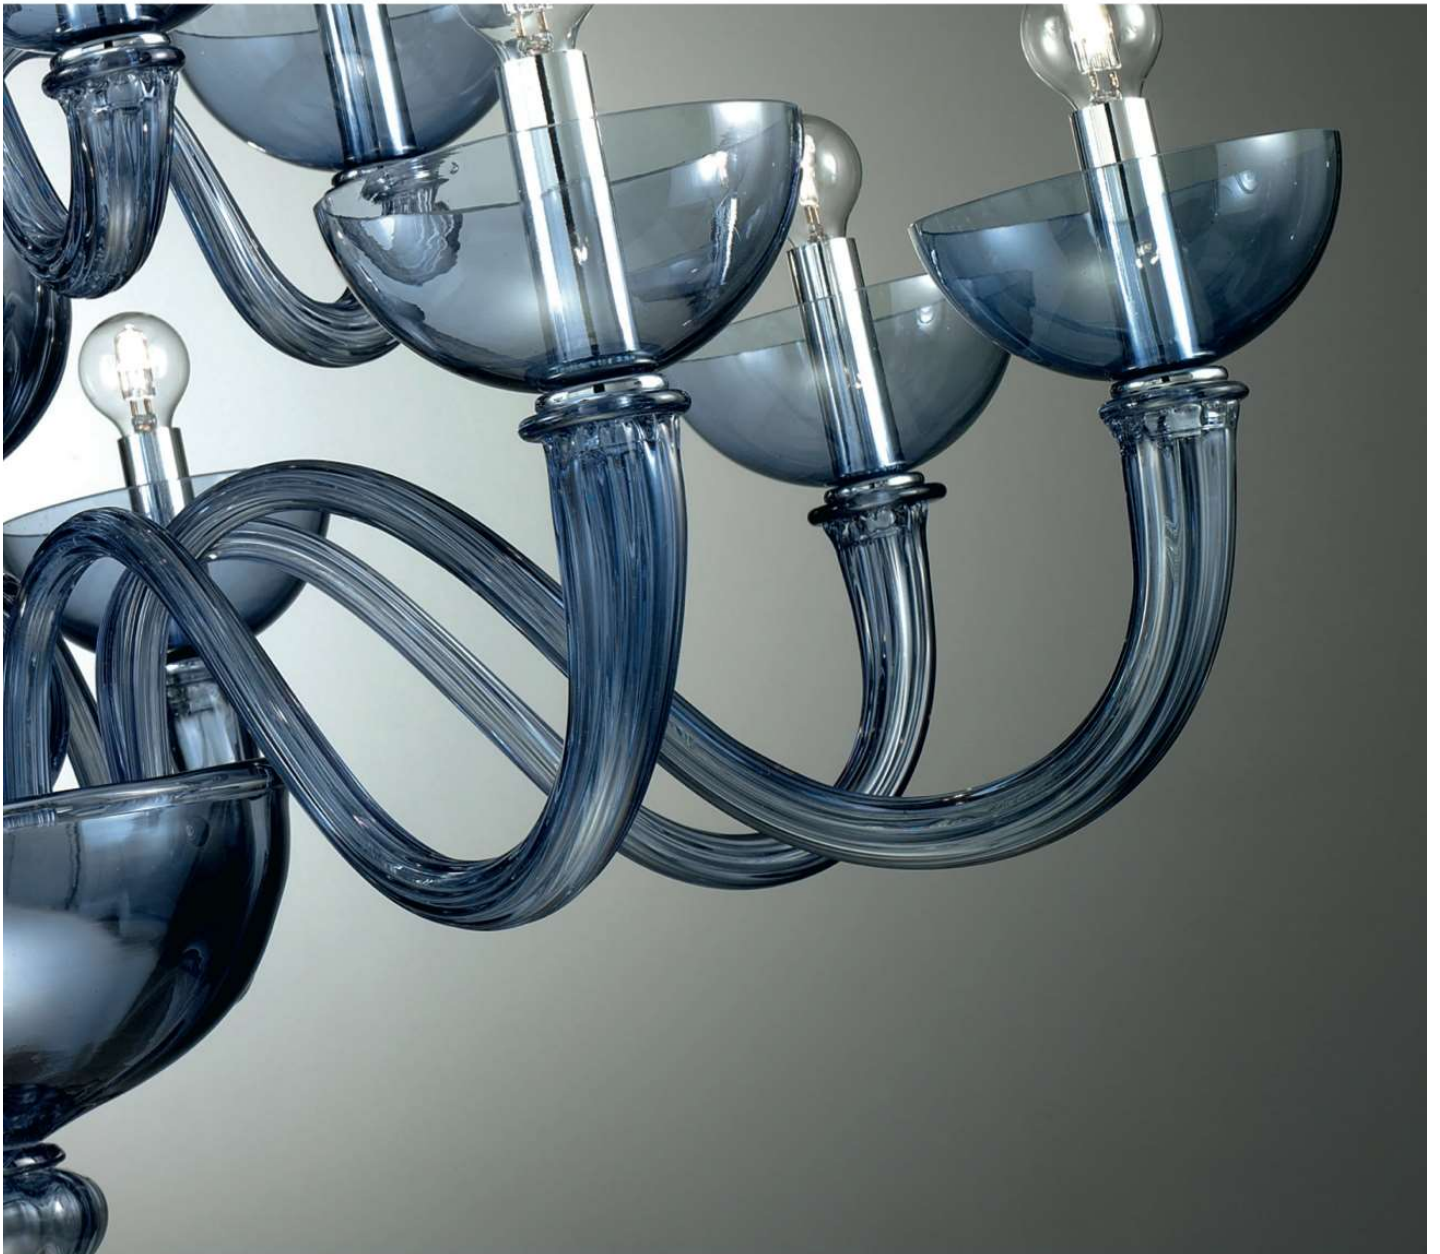

MURANO ERIZZO

Design by Kolarz Studio