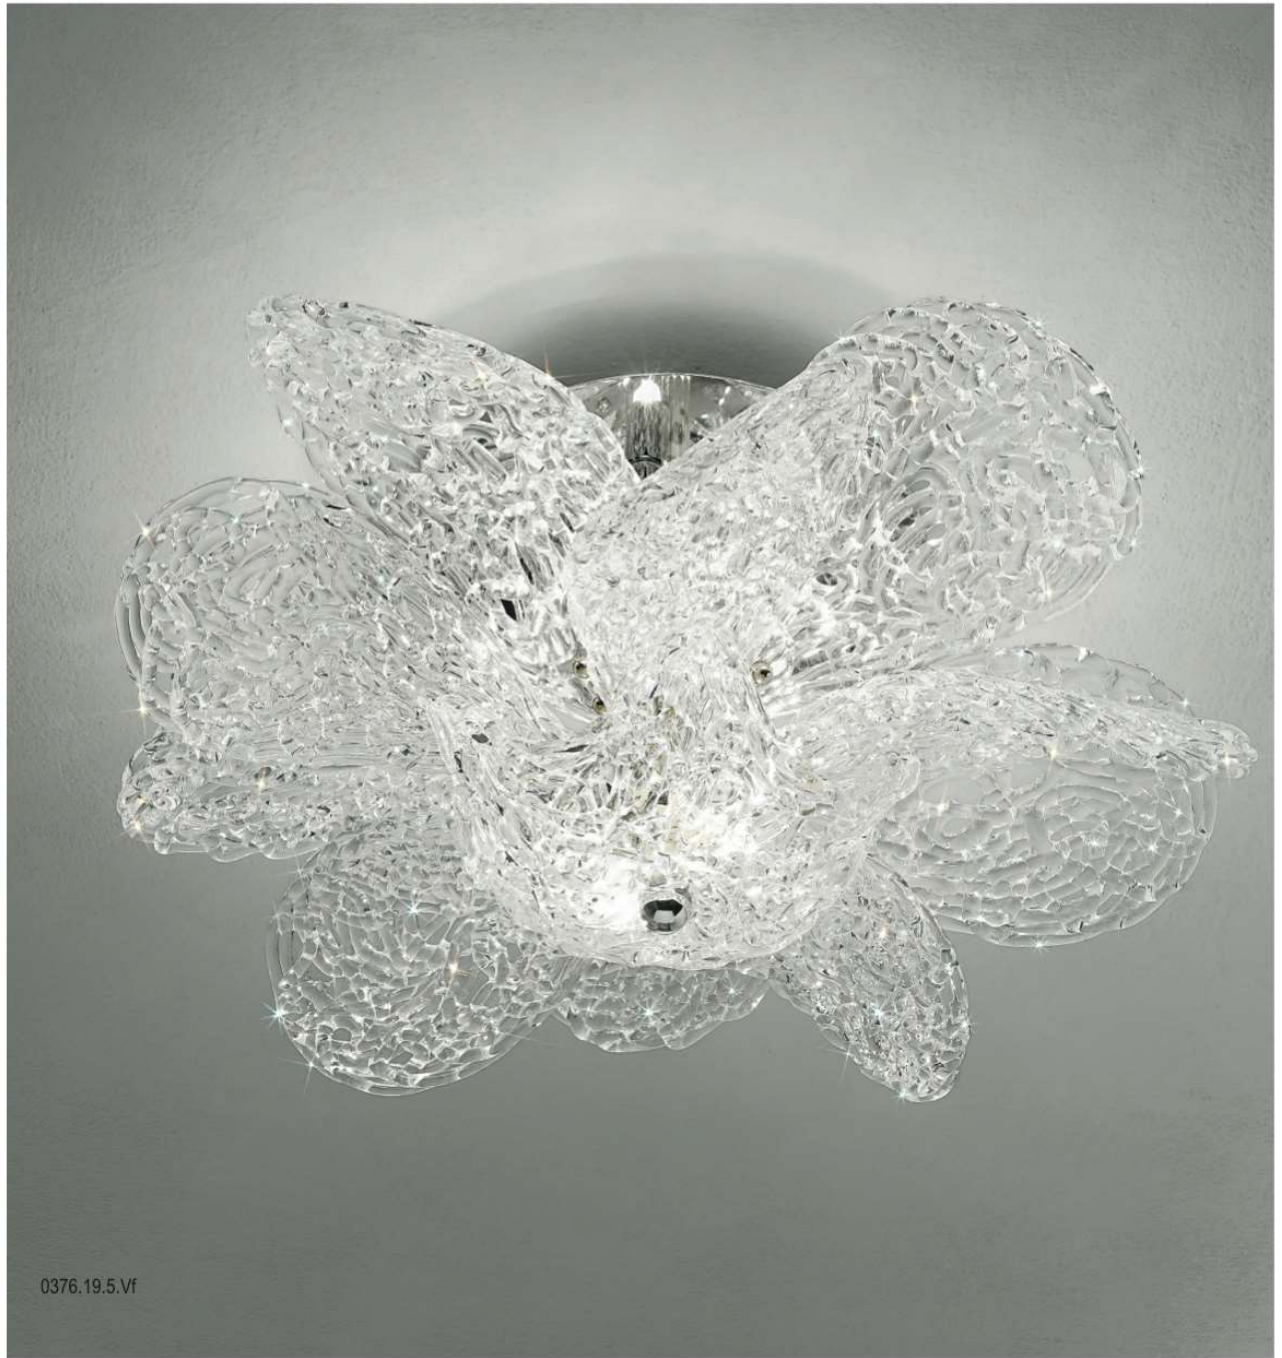

0376.19.5.Vf