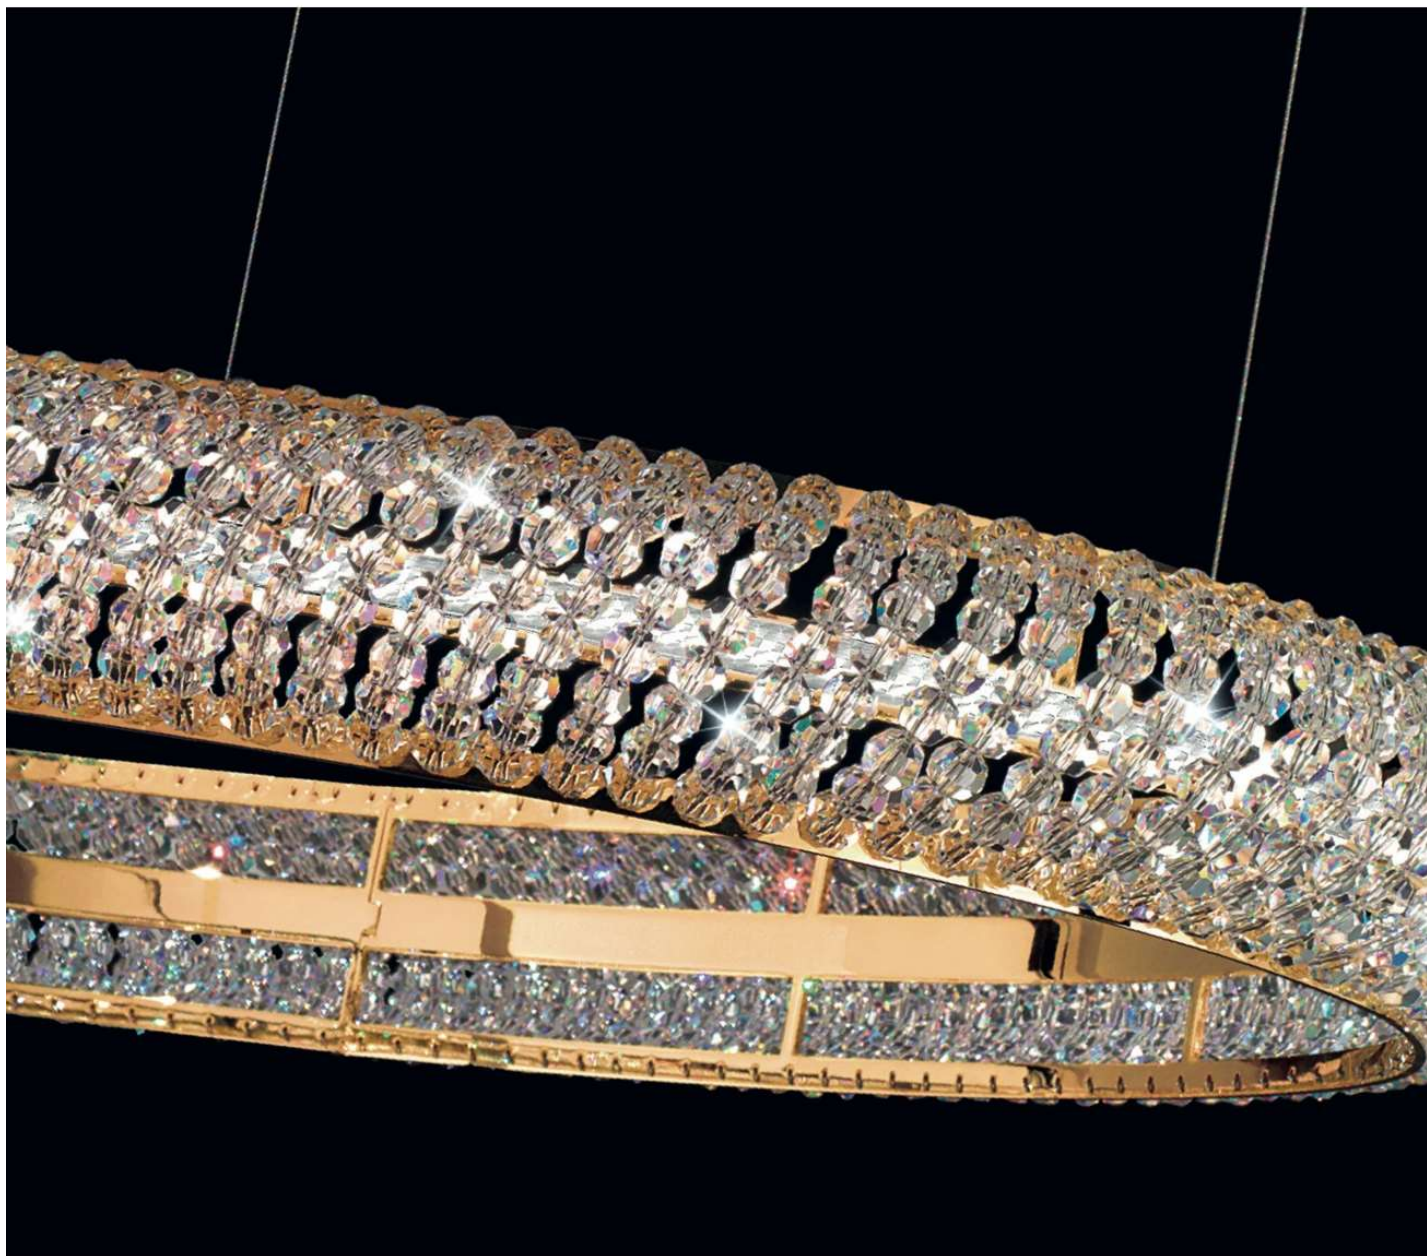

NOBILE

Design by Kolarz Studio