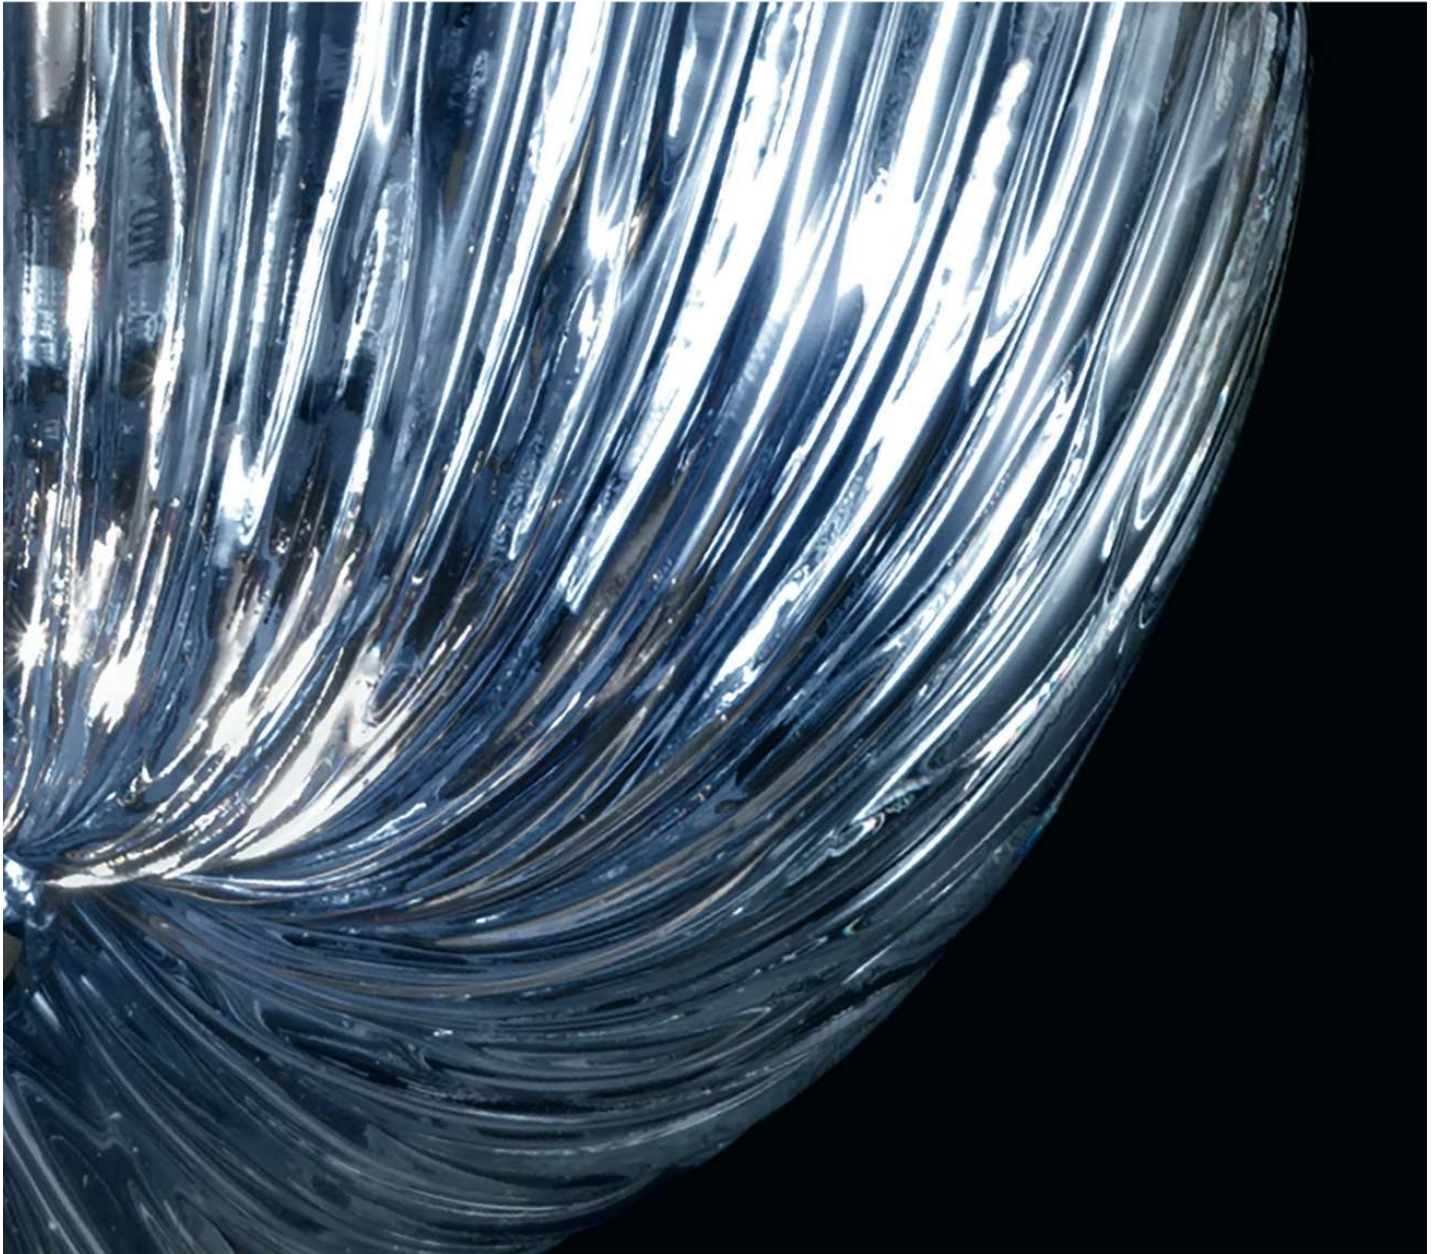

Nichel satinato
Satin nickel

Oro satinato-
Satin gold plated

MURANO SAGREDO

Design by Kolarz Studio

KAP0019/P30.Cc.C

KAP0019/P50.Vc.W

KAP0019/P50.Wg.W

 KOLARZ