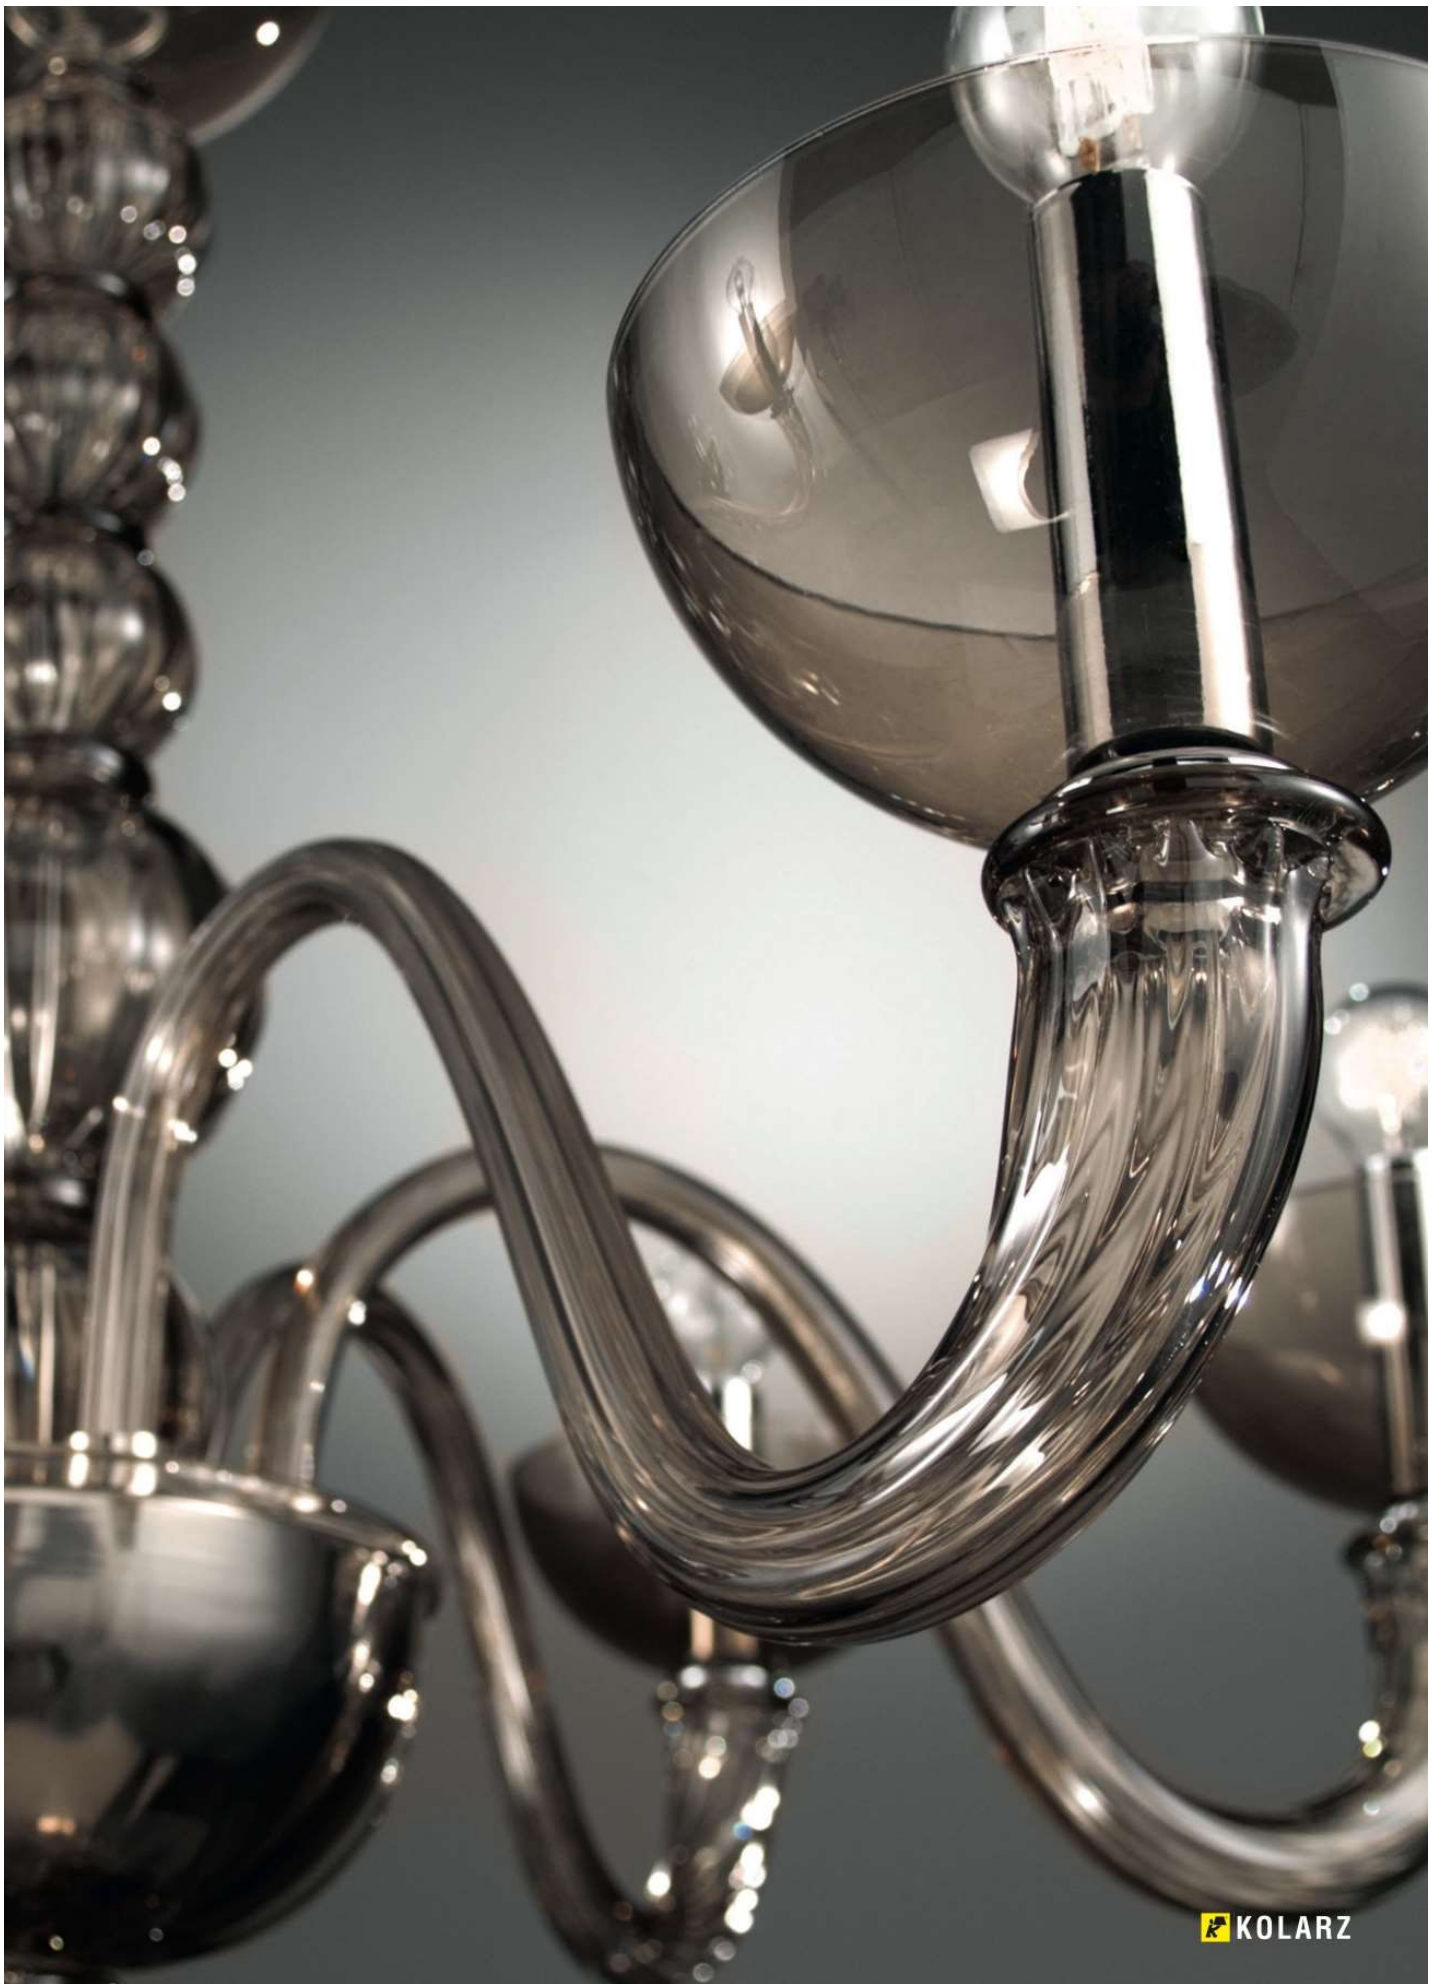

Nichel satinato-
Satin nickel

Oro satinato-
Satin gold plated

MURANO ERIZZO

Design by Kolarz Studio

KAP0023/8+4.C.Ba

KAP0023/8+4.C.Ba

KAP0023/A2.C.C

KAP0023/6.C.F