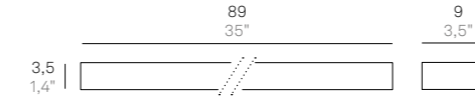

STRIPE MAGNETO Parete-soffitto / Wall-ceiling

LD0076 LED