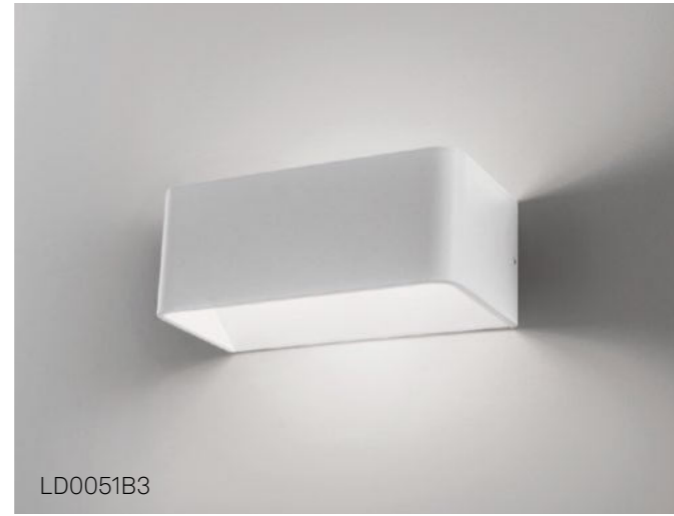

CUBETTO

LD0051B3

Lampade da parete con struttura in pressofusione di alluminio verniciato nei colori bianco opaco, foglia color argento e foglia color oro e diffusore in policarbonato trasparente. Il prodotto è adatto esclusivamente all'uso interno.

Wall lamps with gold color leaf, silver color leaf or matt white painted die-cast aluminium frame and a transparent polycarbonate diffuser. The product is suitable for indoor use only.