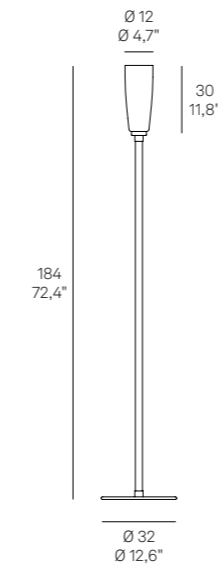

Terra / Floor

LPR04

E27 220-240V IP20

CODE	FINISHES	WATT MAX	SOCKET
LPR04	01-06-07 09-11-13	150 HS	E27