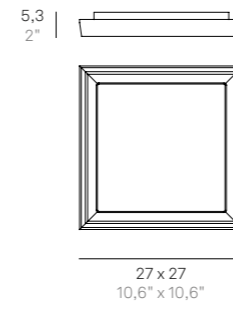

ALU

B3
Bianco
White

G3
Grigio scuro
Dark grey

Lampade da parete-soffitto con struttura in pressofusione di alluminio verniciato nei colori bianco opaco o grigio scuro, diffusore in policarbonato opalino satinato. L'elevato grado di protezione (IP54) rende il prodotto adatto all'uso esterno ed interno.

Wall-ceiling lamps with a matt white or dark grey painted die-cast aluminium frame and a satin-finish opaline polycarbonate diffuser. The high IP rating (IP54) makes the lamps ideal for indoor and outdoor use.

Parete-soffitto / Wall-ceiling

LD0135 **LED**

LD0136 **LED**

LD0137 **LED**

LED 3000K CRI>80 220-240V IP54

CODE	FINISHES	WATT	TOT. WATT	LM LED	BEAM ANGLE
LD0135	B3 - G3	9 W	10 W	1249 lm	110°
LD0136	B3 - G3	24 W	25 W	3310 lm	110°
LD0137	B3 - G3	28 W	30 W	3662 lm	110°

Parete-soffitto / Wall-ceiling

LD0130 **LED**

LD0131 **LED**

LD0132 **LED**

LED 3000K CRI>80 220-240V IP54

CODE	FINISHES	WATT	TOT. WATT	LM LED	BEAM ANGLE
LD0130	B3 - G3	9 W	10 W	1019 lm	120°
LD0131	B3 - G3	24 W	25 W	2935 lm	110°
LD0132	B3 - G3	28 W	30 W	3460 lm	110°