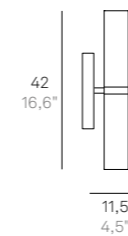

Parete-soffitto / Wall-ceiling STICK 65

LD9521 **LED**