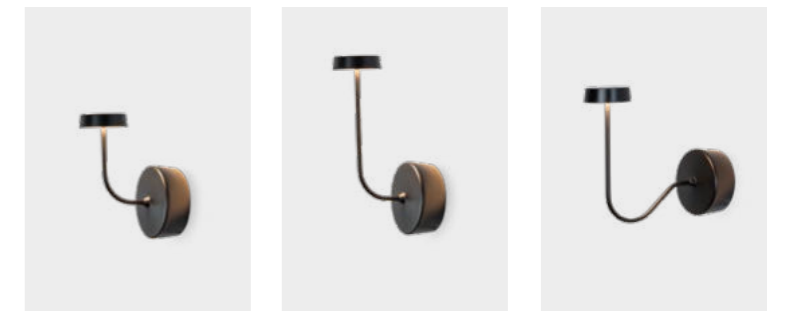

A handcrafted, blown borosilicate glass lampshade, in clear glass with relief decorations in white, black, amber or blue, which are attached to the top of the lamp with a magnet.

Dati tecnici Technical data

Ø 13 cm
Ø 5,1"

Ø 13 cm
Ø 5,1"

CE

CODE	FINISHES
LD01020	01-02-03-04
	11-12-13-14

Accessorio per Accessory for

LD1023B3
LD1024B3
LD1025B3

LD1023R3
LD1024R3
LD1025R3

LD1023N3
LD1024N3
LD1025N3

SEE YOU

DESIGN_ Federico de Majo

SEE YOU LD0990B3

LD0990R3

LD0990N3

Lampada da parete con sorgente luminosa a led configurabile mediante switch interno nelle seguenti modalità: luce solo sopra / luce solo sotto / luce sopra e sotto. Provista di telecamera a raggi infrarossi, ottima per la visione notturna. Risoluzione 1080P (1920 x 1080). Previsto slot interno per poter inserire una micro SD e registrare quanto ripreso dalla telecamera (SD non inclusa). Il prodotto è interfacciabile con Tuya Smart, ma compatibile anche con Alexa - Google Home.

Wall mounted camera with LED light source providing direct and indirect light, or both (set by internal switch). It is equipped with infrared camera, excellent for nighttime viewing. 1080P resolution (1920 x 1080). The lamp is also provided with a slot for a micro SD card (not included) to record video. The device is controlled via Tuya Smart app available for mobile devices (iOS and Android) and is compatible with Alexa and Google Home.