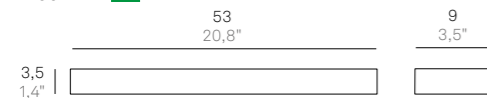

Parete / Wall

LD0070 LED

LD0071 LED

LD0072 LED

LED 3000K CRI≥90 220-240V IP20 CE

CODE	FINISHES	WATT	TOTAL W	LM LED	BEAM ANGLE
LD0070	B3	5 W	6,5 W	688 lm	98°
LD0071	B3	11,8 W	14 W	1574 lm	100°
LD0072	B3	15,7 W	19 W	2084 lm	98°