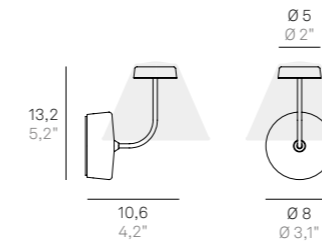

LED 2700K CRI≥90 220-240V IP20 CE

CODE	FINISHES	WATT	TOTAL W	LM LED	BEAM ANGLE
LD1013	B3 - N3 - R3	3 W	4 W	390 lm	118°

LD1023 LED