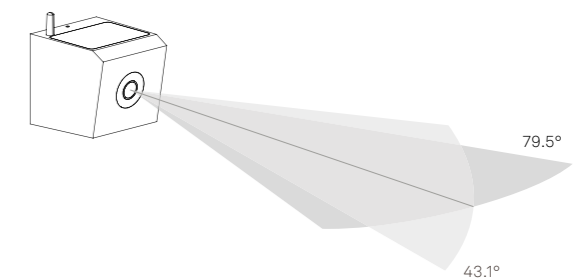

Wall mounted camera with LED light source providing direct and indirect light, or both (set by internal switch). It is equipped with infrared camera, excellent for nighttime viewing. 1080P resolution (1920 x 1080). The lamp is also provided with a slot for a micro SD card (not included) to record video. The device is controlled via Tuya Smart app available for mobile devices (iOS and Android) and is compatible with Alexa and Google Home.

Parete / Wall

LD0990 **LED**

CODE	FINISHES	WATT	TOTAL W	LM LED	BEAM ANGLE
LD0990	B3 - G3 - R3	2 x 2,5 W	12 W	2 x 380 lm 2 x 473 lm	86°

Visione fotocamera / Camera vision (16:9)

Angolo orizzontale / Horizontal angle: 79,5°
 Angolo verticale / Vertical angle: 43,1°
 Angolo diagonale / Diagonal corner: 93,6°