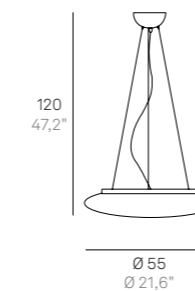

CODE	FINISHES	WATT	TOTAL W	LM LED	BEAM ANGLE	LIGHT SOURCE	DIMMER
LD114403	B	24 W	29 W	3000 lm	116°	LED	
LD114433	B	24 W	29 W	3000 lm	116°	LED	TRIAC
LD114443	B	24 W	29 W	3000 lm	116°	LED	DALI
LD114453	B	24 W	29 W	3000 lm	116°	LED	WI-FI