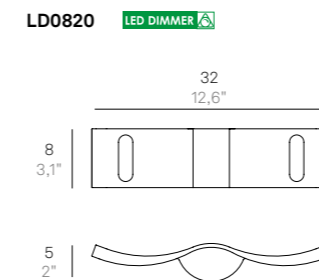

Parete / Wall

LED DIMMER 3000K CRI>90 220-240V IP54							CE
CODE	FINISHES	WATT	TOT. WATT	LM LED	BEAM ANGLE	DIMMER	
LD0820	B3 - R3	9 + 4,5 W	11 + 6 W	932 + 466 lm	100°	TRIAC