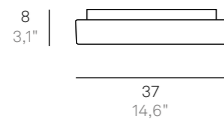

STAND

Lampada da parete-soffitto con diffusore in vetro triplex opale satinato soffiato a bocca, e struttura in metallo verniciato bianco opaco. Il prodotto è adatto esclusivamente all'uso interno.

Wall-ceiling lamp with diffuser in mouth-blown, satin-finish opal triplex glass; matt white painted metal frame. The product is suitable for indoor use only.

Parete-soffitto / Wall-ceiling

LED 2700K - 4000K su richiesta / on request

LL3001
LD300103

E27 220-240V IP20 CE

CODE	WATT MAX	LIGHT SOURCE
LL3001	2 x 28 HS GS	2 x E27

LED 3000K CRI>80 220-240V IP20 | LED 2700K - 4000K su richiesta / on request CE

CODE	WATT	TOTAL W	LM LED	BEAM ANGLE	LIGHT SOURCE
LD300103	17,4 W	19,4 W	2926 lm	130°	LED

OMEGA

Lampada da parete-soffitto in vetro triplex opale satinato soffiato a bocca, e struttura in metallo cromato. Il prodotto è adatto esclusivamente all'uso interno. Omega ha un grado di protezione IP44, idonea anche per bagni e sopra specchi.

Wall-ceiling lamps with diffuser in mouth-blown, satin-finish opal triplex glass; chromed metal frame. The product is suitable for indoor use only. The IP44 rating makes it ideal for bathrooms and installation above mirrors.

Parete-soffitto / Wall-ceiling

LD9566

LED 3000K CRI>80 220-240V IP20 CE

CODE	FINISHES	WATT	TOTAL W	LM LED	BEAM ANGLE	LIGHT SOURCE
LD9566	C3	17 W	20 W	1721 lm	120°	LED