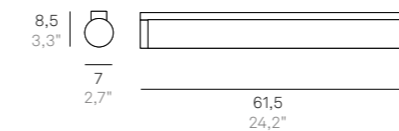

LED 3000K CRI>80 220-240V IP20 CE

CODE	FINISHES	WATT	TOTAL W	LM LED	BEAM ANGLE	LIGHT SOURCE
LD9566	C3	17 W	20 W	1721 lm	120°	LED