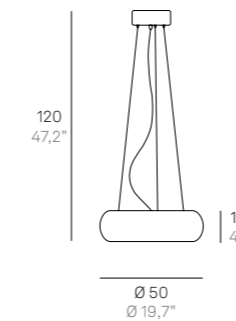

- LL121203 E27
- LD121203 LED
- LD121213 LED TRIAC
- LD121223 LED DALI
- LD121233 LED Wi-Fi
- LD124203 LED EMERGENCY