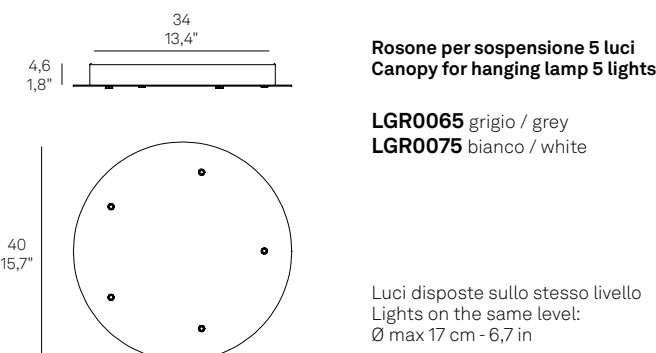

LGR0065 grigio / grey
LGR0075 bianco / white

Luci disposte sullo stesso livello
Lights on the same level:
Ø max 17 cm - 6,7 in

Disponibile su richiesta con finitura calamina / Available on request with calamine finish