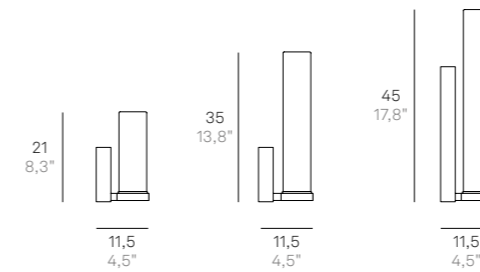

Parete / Wall STICK 65

LD9511 **LED** LD9515 **LED** LD9517 **LED**