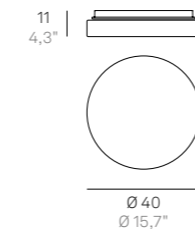

LL8731 E27
LD8731 LED
LD873113 LED TRIAC
LD873123 LED DALI
LD873133 LED WI-FI
LD8742 LED EMERGENCY