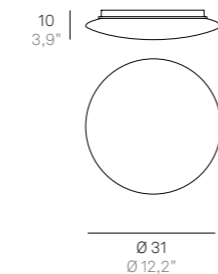

E27 220-240V IP20

CODE	WATT MAX	SOCKET
LL6110	42 HS	E27

LED 3000K CRI>80 220-240V IP20 | LED 2700K - 4000K su richiesta / on request

CODE	WATT	TOTAL W	LM LED	BEAM ANGLE	LIGHT SOURCE
LD611003	8,7 W	9,7 W	1463 lm	130°	LED

LL6111 E27
LD611103 LED
LD611113 LED TRIAC
LD611123 LED DALI
LD611133 LED WI-FI

LL6112 E27
LD611203 LED
LD611213 LED TRIAC
LD611223 LED DALI
LD611233 LED WI-FI
LD612603 LED EMERGENCY