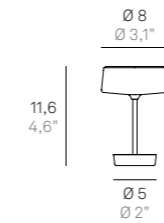

Parete-soffitto / Wall-ceiling

LD1012 LED