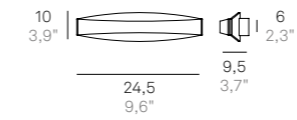

Parete / Wall

LD0080 LED