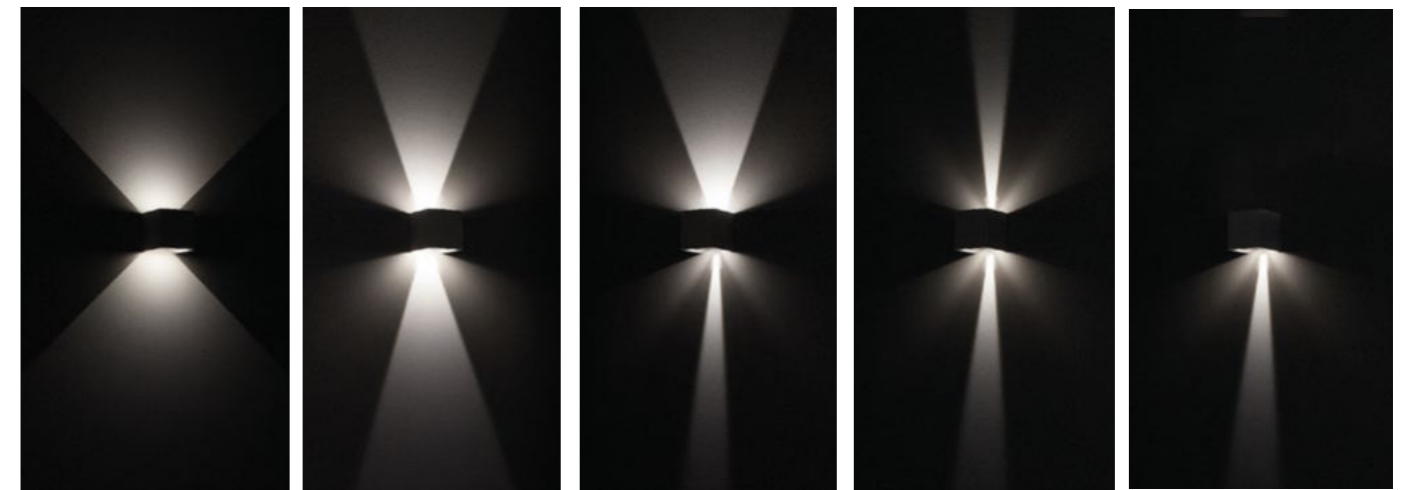

CUBETTO

Lampada da parete con struttura in pressofusione di alluminio verniciato nei colori bianco opaco, grigio scuro o corten e diffusore in policarbonato trasparente. L'elevato grado di protezione (IP54) rende il prodotto adatto all'uso esterno ed interno. Provvista di regolazione meccanica indipendente del fascio luminoso sia sopra che sotto; cover personalizzabile con colori a richiesta.

Wall lamp with a matt white, dark grey or corten painted die-cast aluminium frame and a transparent polycarbonate diffuser. The high IP rating (IP54) makes the lamp ideal for indoor and outdoor use. It has independent control of the beam of light above and below; the colour of the cover can be customised on request.

Parete / Wall

LD0052 **LED**

LED 3000K CRI≥90 220-240V IP54 **CE**

CODE	FINISHES	WATT	TOTAL W	LM LED	BEAM ANGLE
LD0052	B3 - G3 - R3	5,2 W	6,5 W	638 lm	58°

Modelli della collezione Cubetto per uso interno a pag. 52
For Cubetto indoor, see page 52