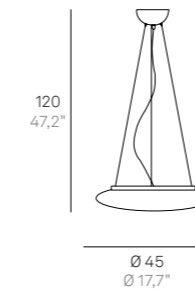

CODE	FINISHES	WATT	TOTAL W	LM LED	BEAM ANGLE	LIGHT SOURCE	DIMMER
LD113303	B	24 W	29 W	3000 lm	116°	LED	
LD113333	B	24 W	29 W	3000 lm	116°	LED	TRIAC
LD113343	B	24 W	29 W	3000 lm	116°	LED	DALI
LD113353	B	24 W	29 W	3000 lm	116°	LED	WI-FI

LD114403 LED
LD114433 LED TRIAC
LD114443 LED DALI
LD114453 LED WI-FI

LED 3000K CRI≥90 220-240V IP20 | LED 2700K - 4000K su richiesta / *on request* **CE**