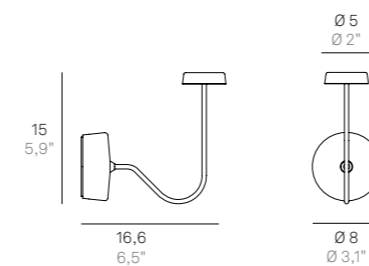

Parete / Wall

LD1015 **LED**