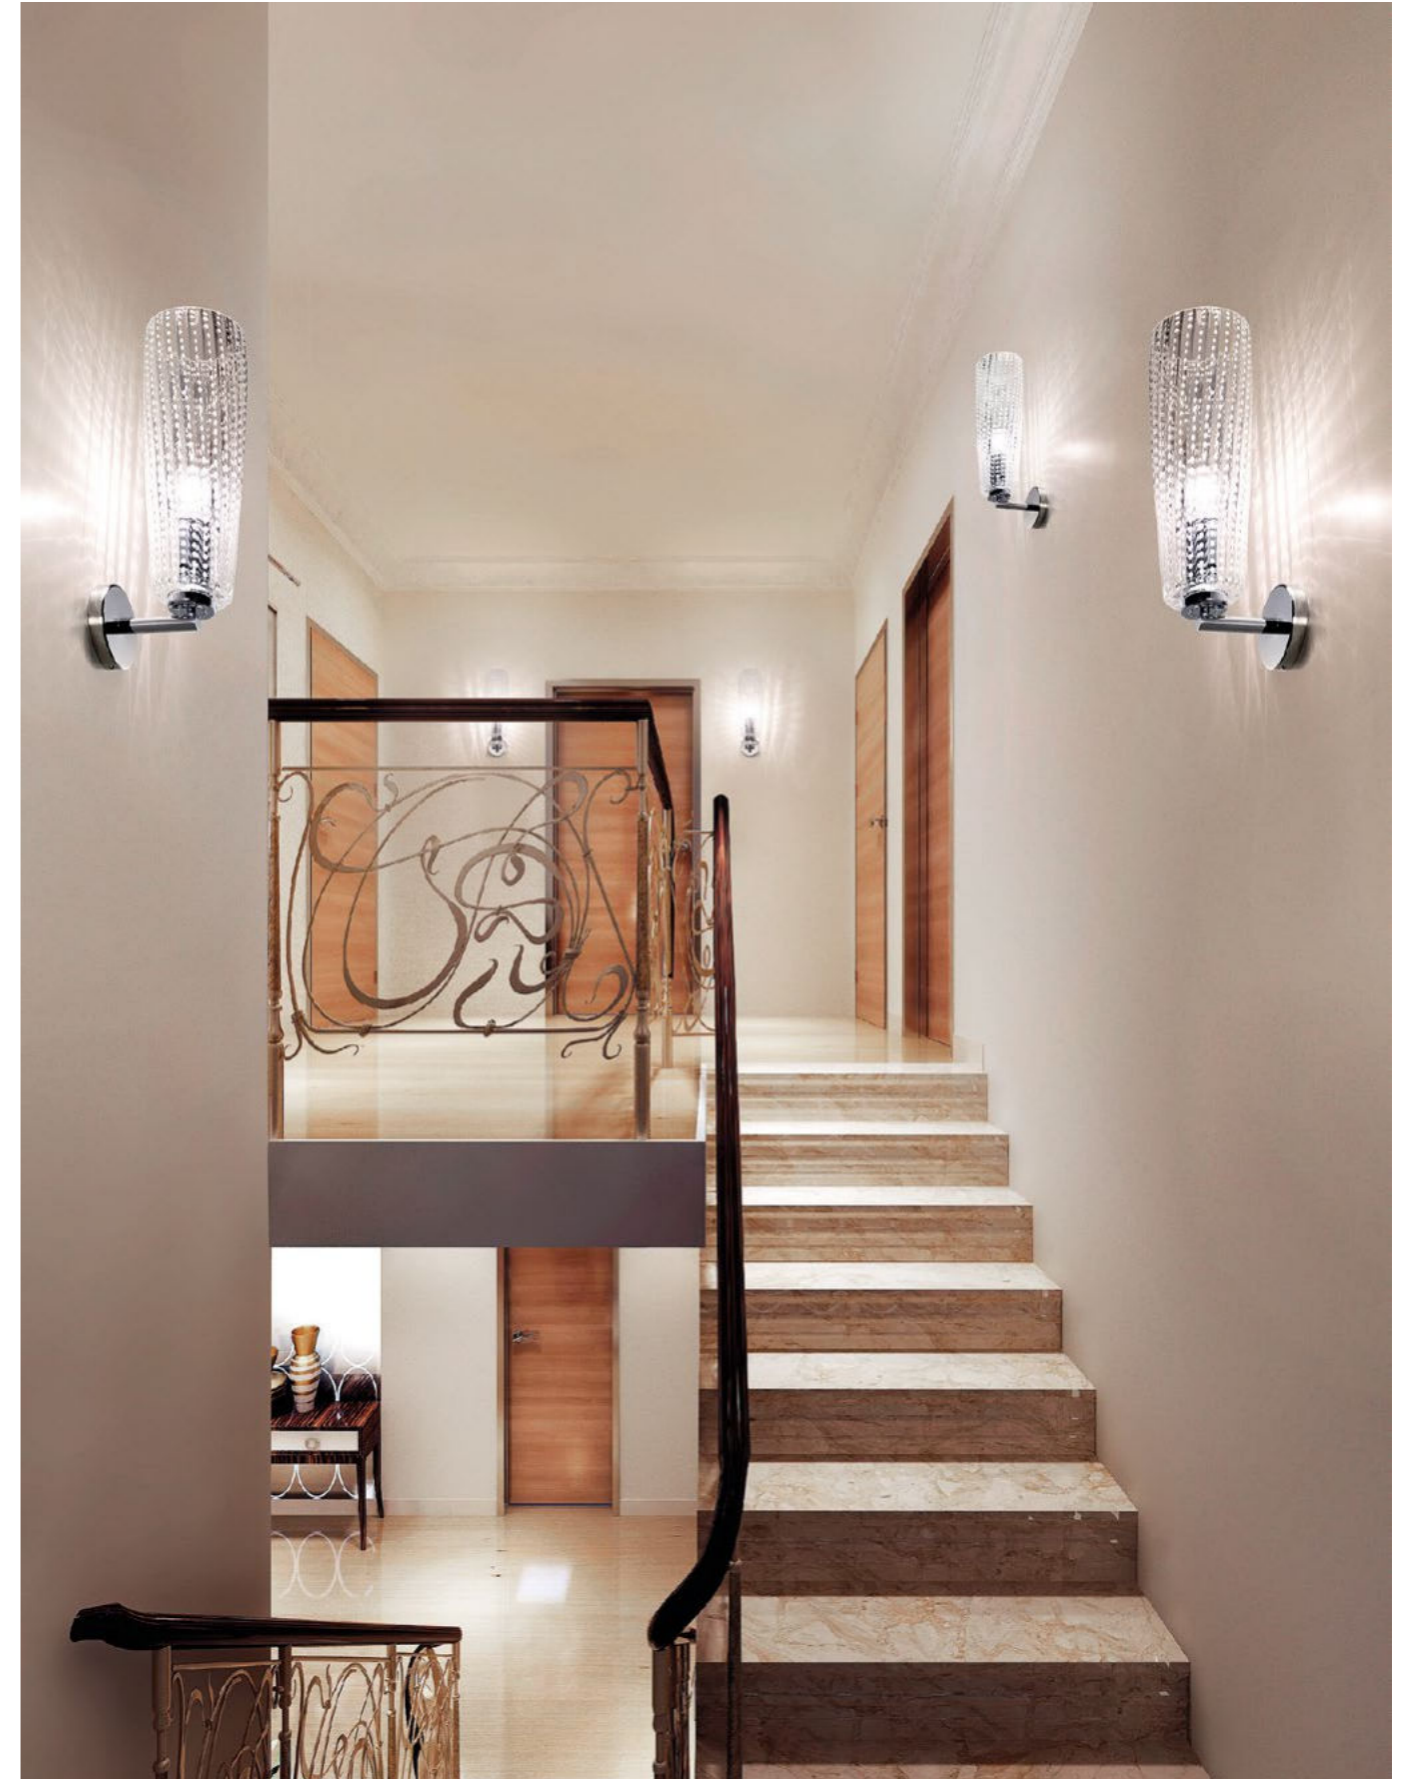

PERLE

DESIGN_Federico de Majo