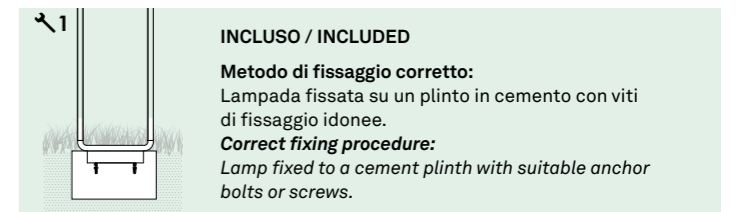

LED 3000K CRI>80 220-240V IP65

CE

CODE	FINISHES	WATT	TOTAL W	LM LED	BEAM ANGLE
LD0172	G3 - R3	9,5 W	11 W	1077 lm	52°

INCLUSO / INCLUDED

Metodo di fissaggio corretto:
Lampada fissata su un plinto in cemento con viti di fissaggio idonee.
Correct fixing procedure:
Lamp fixed to a cement plinth with suitable anchor bolts or screws.