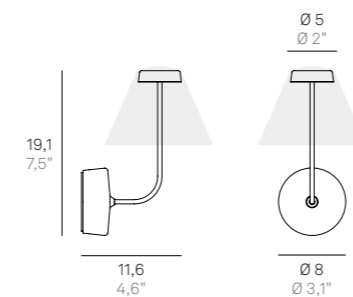

Parete / Wall

LD1014 **LED**

LD1024 **LED**

LED 2700K CRI≥90 220-240V IP20 **CE**

CODE	FINISHES	WATT	TOTAL W	LM LED	BEAM ANGLE
LD1014	B3 - N3 - R3	3 W	4 W	390 lm	118°

LED 2700K CRI≥90 220-240V IP20 **CE**

CODE	FINISHES	WATT	TOTAL W	LM LED	BEAM ANGLE
LD1024	B3 - N3 - R3	3 W	4 W	390 lm	118°

Il modello **LD1024** è da personalizzare con (pg. 16-18):
To be customized with (pg. 16-18):

Parete / Wall

LD1015 **LED**

LD1025 **LED**

LED 2700K CRI≥90 220-240V IP20 **CE**

CODE	FINISHES	WATT	TOTAL W	LM LED	BEAM ANGLE
LD1015	B3 - N3 - R3	3 W	4 W	390 lm	118°

LED 2700K CRI≥90 220-240V IP20 **CE**

CODE	FINISHES	WATT	TOTAL W	LM LED	BEAM ANGLE
LD1025	B3 - N3 - R3	3 W	4 W	390 lm	118°

Il modello **LD1025** è da personalizzare con (pg. 16-18):
To be customized with (pg. 16-18):