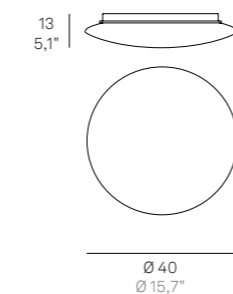

LL6113 E27
LD611303 LED
LD611313 LED TRIAC
LD611323 LED DALI
LD611333 LED WI-FI
LD612703 LED EMERGENCY