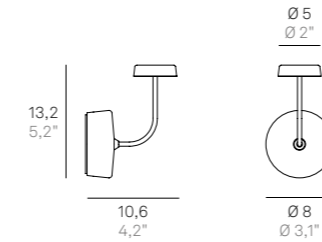

Parete / Wall

LD1013 LED