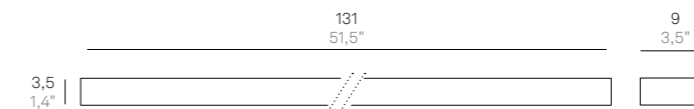

STRIPE

Lampade da parete in pressofusione di alluminio verniciato bianco opaco e diffusore in policarbonato opalino satinato. La collezione Stripe Magneto ha un particolare sistema di fissaggio del corpo lampada alla staffa di supporto, che semplifica e velocizza l'installazione. Il prodotto è adatto esclusivamente all'uso interno.

Wall lamps with a matt white painted die-cast aluminium frame, and a satin-finish opaline polycarbonate diffuser. The Stripe Magneto collection has a special system for fixing the lamp fixture to the support bracket, that simplifies and speeds up the installation. The product is suitable for indoor use only.

Parete / Wall

LD0070 LED

LD0071 LED

LD0072 LED

LED 3000K CRI≥90 220-240V IP20 CE

CODE	FINISHES	WATT	TOTAL W	LM LED	BEAM ANGLE
LD0070	B3	5 W	6,5 W	688 lm	98°
LD0071	B3	11,8 W	14 W	1574 lm	100°
LD0072	B3	15,7 W	19 W	2084 lm	98°

STRIPE MAGNETO Parete-soffitto / Wall-ceiling

LD0076 LED

LD0077 LED

LED 3000K CRI≥90 220-240V IP20 CE

CODE	FINISHES	WATT	TOTAL W	LM LED	BEAM ANGLE
LD0076	B3	25,4 W	28 W	3444 lm	100°
LD0077	B3	32 W	36 W	4454 lm	115°