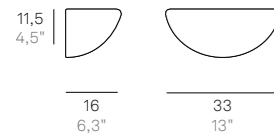

E14 220-240V IP20

CODE	WATT MAX	SOCKET
LL5001	2 x 42 HS	E14

LED 3000K CRI>80 220-240V IP20

CODE	WATT	TOTALW	LM LED	BEAM ANGLE
LD5000	8,7 W	9,7 W	1463 lm	130°