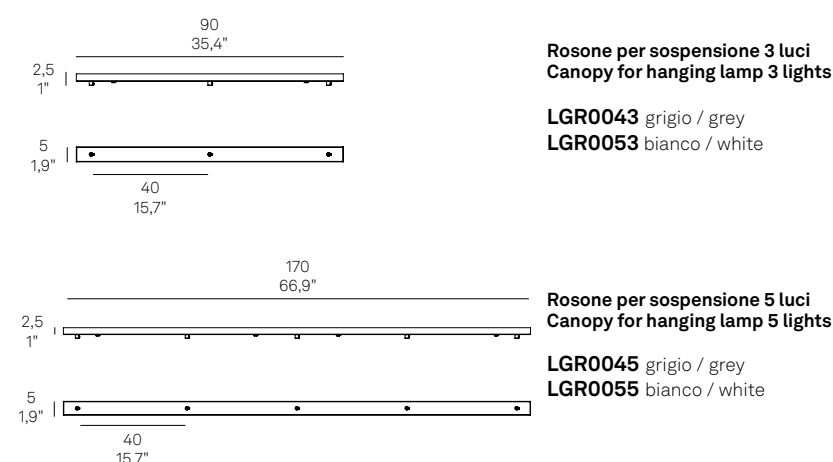

*DIMENSION 1
Superficie circolare minima per alloggiamento kit / Min housing for kit on a circular surface.

*DIMENSION 2
Superficie rettangolare minima per alloggiamento kit / Min housing for kit on a rectangular surface.

LED EMERGENCY 3000K CRI≥90 220-240V IP20 **A+** Led 2700-4000K su richiesta/on request

CODE	DIMENSION	*DIMENSION 1	*DIMENSION 2	WATT	TOTAL W	LM LED	BEAM ANGLE
LDSK12	26,2 x 20 x 5 cm 10,3 x 7,9 x 1,9 in	Ø 32 x 6 cm Ø 12,6 x 2,4 in	27 x 23 x 6 cm 10,6 x 9 x 2,4 in	17 W	5 - 18,5 W	2200 lm	122°
LDSK13	29 x 29 x 5 cm 11,4 x 11,4 x 1,9 in	Ø 32 x 6 cm Ø 12,6 x 2,4 in	32 x 30 x 6 cm 12,6 x 11,8 x 2,4 in	27,5 W	5 - 29 W	3450 lm	116°

*DIMENSION 1
Superficie circolare minima per alloggiamento kit / Min housing for kit on a circular surface.

*DIMENSION 2
Superficie rettangolare minima per alloggiamento kit / Min housing for kit on a rectangular surface.

G9 DIMMERTRIAC CRI>80 220-240V IP20 **A+**

CODE	DIMENSION	WATT	LM LED	COLOR TEMPERATURE	BEAM ANGLE
LD0180900	Ø 17 x h 6,2 cm Ø 0,6 x h 2,4 in	4,5 W	500 lm	3000 K	360°
LD0180901	Ø 17 x h 6,2 cm Ø 0,6 x h 2,4 in	4,5 W	480 lm	2700 K	360°

BATTERY PACK ricambio batteria / battery replacement

LI-ION Battery pack 1 cell

CODE	MODEL	VOLTAGE	CAPACITY
BAT04701906701900	18650	3,7 V	1x2200 mA/H

LI-ION Battery pack 1 cell

CODE	MODEL	VOLTAGE	CAPACITY
BAT04701906701901	18650	3,7 V	1x2200 mA/H

Compatibile con / *Compatible with*: LD0404

Rosone rettangolare per sospensioni multiple Rectangular canopy for hanging multiple lamps

LGR0043 grigio / grey
LGR0053 bianco / white

LGR0045 grigio / grey
LGR0055 bianco / white