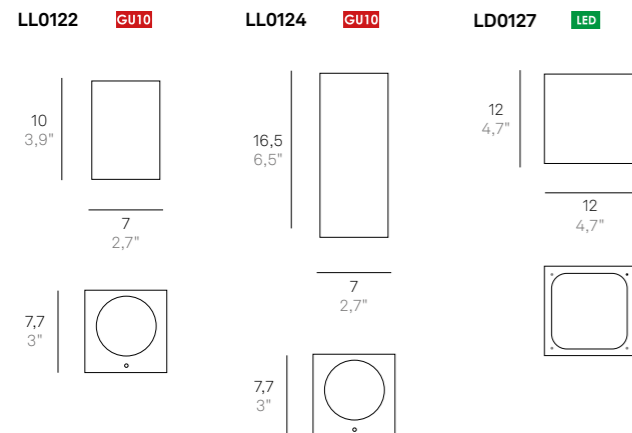

Parete / Wall

GU10 220-240V IP54

CODE	FINISHES	WATT MAX
LL0122	B3 - G3 - R3	15 W
LL0124	B3 - G3 - R3	2 x 15 W

Lampadina non inclusa / Bulb not included

LED 3000K CRI>80 220-240V IP54

CODE	FINISHES	WATT	TOTAL W	LM LED	BEAM ANGLE
LD0127	B3 - G3	2x9,5W	2x10W	2 x 937lm	66°