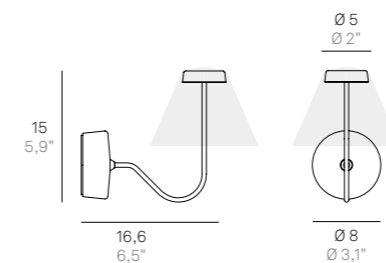

CODE	FINISHES	WATT	TOTAL W	LM LED	BEAM ANGLE
LD1024	B3 - N3 - R3	3 W	4 W	390 lm	118°

Il modello **LD1024** è da personalizzare con (pg. 16-18):
To be customized with (pg. 16-18):

Parete / Wall

LD1015 **LED**

LD1025 **LED**

LED 2700K CRI≥90 220-240V IP20 **CE**

CODE	FINISHES	WATT	TOTAL W	LM LED	BEAM ANGLE
LD1015	B3 - N3 - R3	3 W	4 W	390 lm	118°

LED 2700K CRI≥90 220-240V IP20 **CE**

CODE	FINISHES	WATT	TOTAL W	LM LED	BEAM ANGLE
LD1025	B3 - N3 - R3	3 W	4 W	390 lm	118°