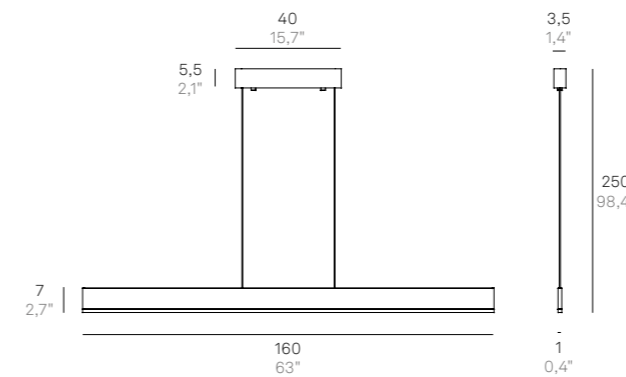

LED DIMMER 3000K CRI≥90 220-240V IP20

CODE	FINISHES	WATT	TOTAL W	LM LED	BEAM ANGLE	DIMMER
LD0101	B3	32,4 W	40 W	3551 lm	95°	TRIAC
LD0102	B3	43,2 W	56 W	4134 lm	95°	TRIAC

Modelli della collezione Riga per uso esterno a pagina 40
For Riga outdoor use, see page 40

LD0102 **LED** TRIAC