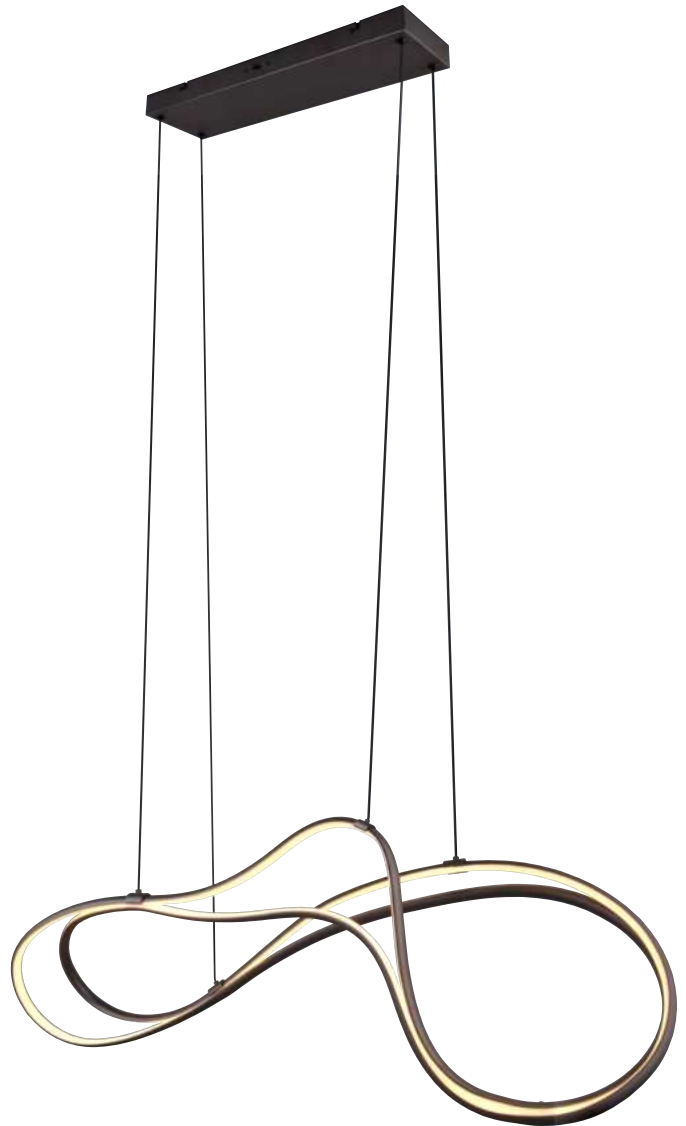

The OLEA LED table lamp impresses with its minimalist and elegant design. Its slim profile and 300-degree rotatable lamp head ensure optimum, glare-free light distribution, ideal for concentrated work and reading in the office or study. In addition to its use as a task light, OLEA is also suitable for relaxing evenings on the couch or in an armchair in the living room. Placed on a side table, it provides pleasant and highly needs-based reading light. Thanks to the integrated sensor switch, brightness and light color can be easily adjusted.

NALA

Deckenleuchte | Metall
Ceiling lamp | Metal

↑ 35 cm, Ø 72 cm

incl. 1x57 W LED | 6800 lm
2300+3000+4000 K

644310131 | Weiß matt
White mat

644310132 | Schwarz matt
Black mat

644310179 | Goldfarbig
Gold

NALA