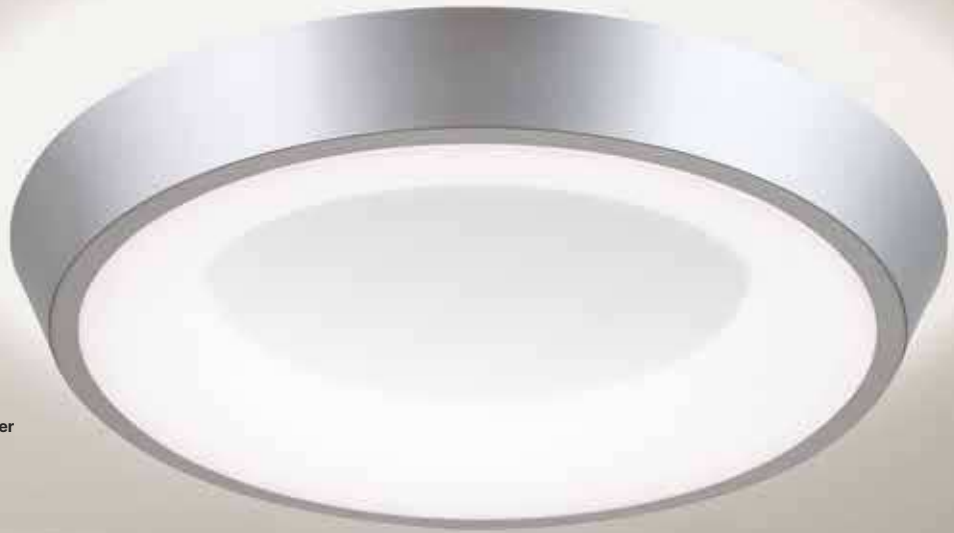

F

3

DL 7-699/45 Alu-bronze
Ø 45 cm, H 7 cm
LED 38 W/2400 lm/3 CCT
(2700 K/3000 K/4000 K)
Up- & Downlight,
dimmbar/dimmable
eloxierter Alu-Rahmen/
anodised Alu-frame

E

4

DL 7-699/60 Alu-bronze
Ø 60 cm, H 7 cm
LED 50 W/2700 lm/3 CCT
(2700 K/3000 K/4000 K)
Up- & Downlight,
dimmbar/dimmable
eloxierter Alu-Rahmen/
anodised Alu-frame

F

1
 dimmbar mit:
 Phasenabschrittdimmer
 LED-Dimmer

2
 dimmbar mit:
 Phasenabschrittdimmer
 LED-Dimmer

1

DL 7-691
Silber
 Ø 54,5 cm, H 9 cm
 LED 48 W/3500 lm/3000 K
 dimmbar/dimmable

2

DL 7-691
Schwarz
 Ø 54,5 cm, H 9 cm
 LED 48 W/3500 lm/3000 K
 dimmbar/dimmable