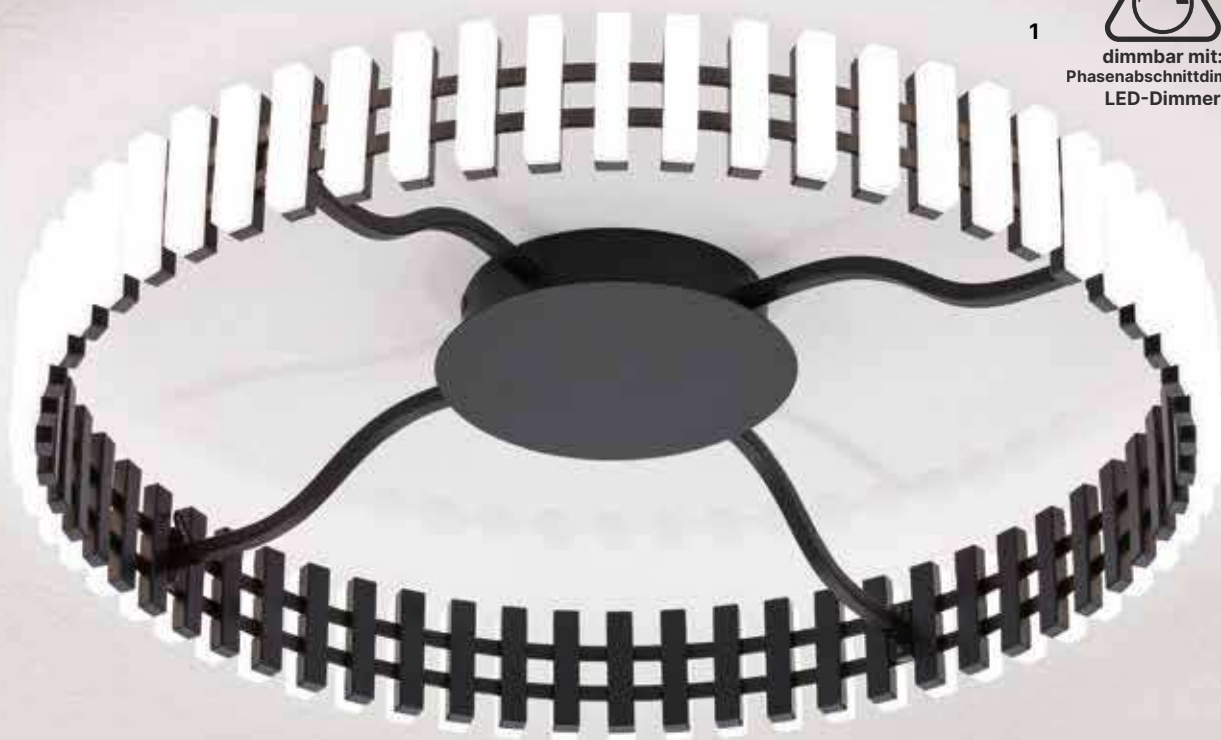

24

1

HL 6-1696

Schwarz

Ø 83 cm, GesH 150 cm

LED 126 W/10080 lm/3000 K

dimmbar/dimmable

F

LED

1

dimmbar mit:
Phasenabschrittdimmer
LED-Dimmer

dimmbar mit:
Phasenabschrittdimmer
LED-Dimmer

2

MANSION

orion

LED
●●●●●
●●●●●
●●●●●

1

**DL 7-680/63
Schwarz**

Ø 63 cm, H 11 cm
LED 43 W/3360 lm/3000 K
dimmbar/dimmable

2

**DL 7-680/43
Schwarz**

Ø 43 cm, H 11 cm
LED 29 W/2240 lm/3000 K
dimmbar/dimmable

 1
dimmbar mit:
Phasenabschrittdimmer
LED-Dimmer