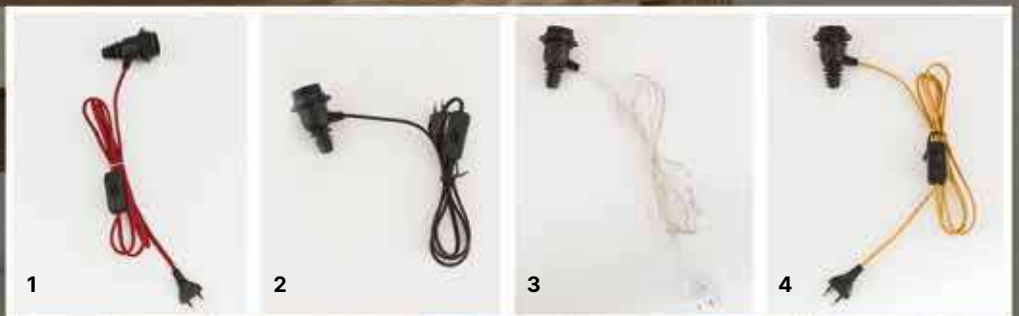

5 separat zu bestellen/
to be ordered separately

5