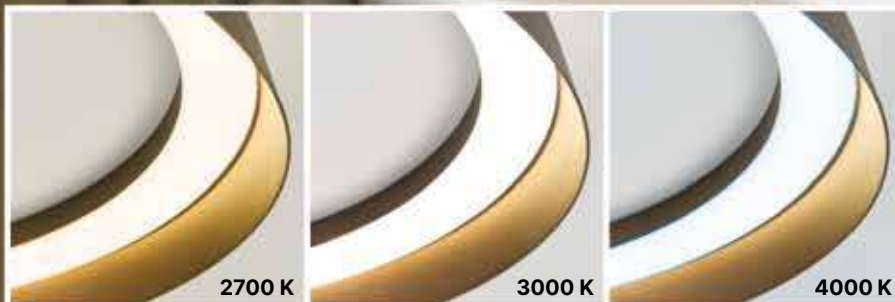

1
dimmbar mit:
Phasenabschnittdimmer
LED-Dimmer

2
dimmbar mit:
Phasenabschnittdimmer
LED-Dimmer

3
dimmbar mit:
Phasenabschnittdimmer
LED-Dimmer

4
dimmbar mit:
Phasenabschnittdimmer
LED-Dimmer

2700 K

3000 K

4000 K

MANTA

1

DL 7-699/45 Gold-matt
Ø 45 cm, H 7 cm
LED 38 W/2400 lm/3 CCT
(2700 K/3000 K/4000 K)
Up- & Downlight,
dimmbar/dimmable
eloxierter Alu-Rahmen/
anodised Alu-frame

E

2

DL 7-699/60 Gold-matt
Ø 60 cm, H 7 cm
LED 50 W/2700 lm/3 CCT
(2700 K/3000 K/4000 K)
Up- & Downlight,
dimmbar/dimmable
eloxierter Alu-Rahmen/
anodised Alu-frame

F

3

DL 7-699/45 Alu-bronze
Ø 45 cm, H 7 cm
LED 38 W/2400 lm/3 CCT
(2700 K/3000 K/4000 K)
Up- & Downlight,
dimmbar/dimmable
eloxierter Alu-Rahmen/
anodised Alu-frame

E

4

DL 7-699/60 Alu-bronze
Ø 60 cm, H 7 cm
LED 50 W/2700 lm/3 CCT
(2700 K/3000 K/4000 K)
Up- & Downlight,
dimmbar/dimmable
eloxierter Alu-Rahmen/
anodised Alu-frame