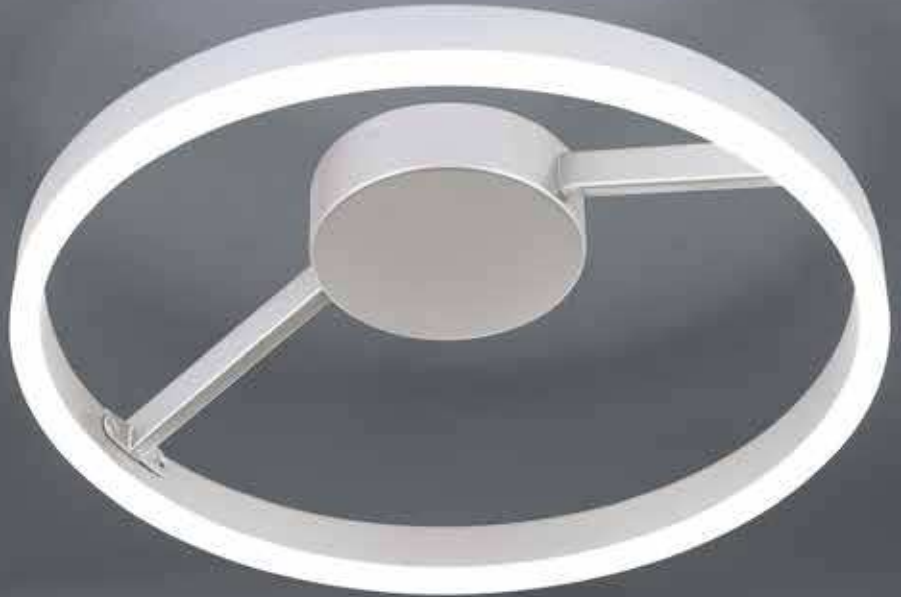

dimmbar mit:
Phasenabschrittdimmer
LED-Dimmer

1