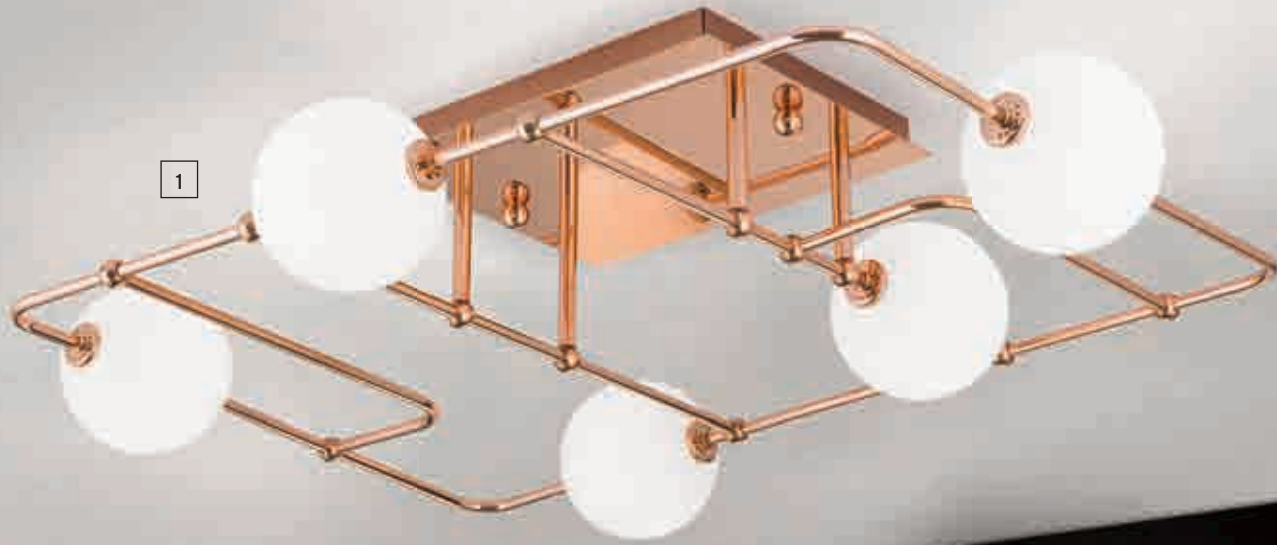

1 DL 7-658/5 kupfer/503 opal
L 84 cm, B 62 cm, T 19 cm
EE1 5 x G9/28 W
Glas 503 opal glänzend

2 WA 2-1359/1 kupfer/503 opal
L 37 cm, B 12 cm, T 17 cm
EE1 1 x G9/28 W
Glas 503 opal glänzend

EE1 This luminaire is compatible with bulbs of the energy classes **A++** to **E**

Energy
efficiency