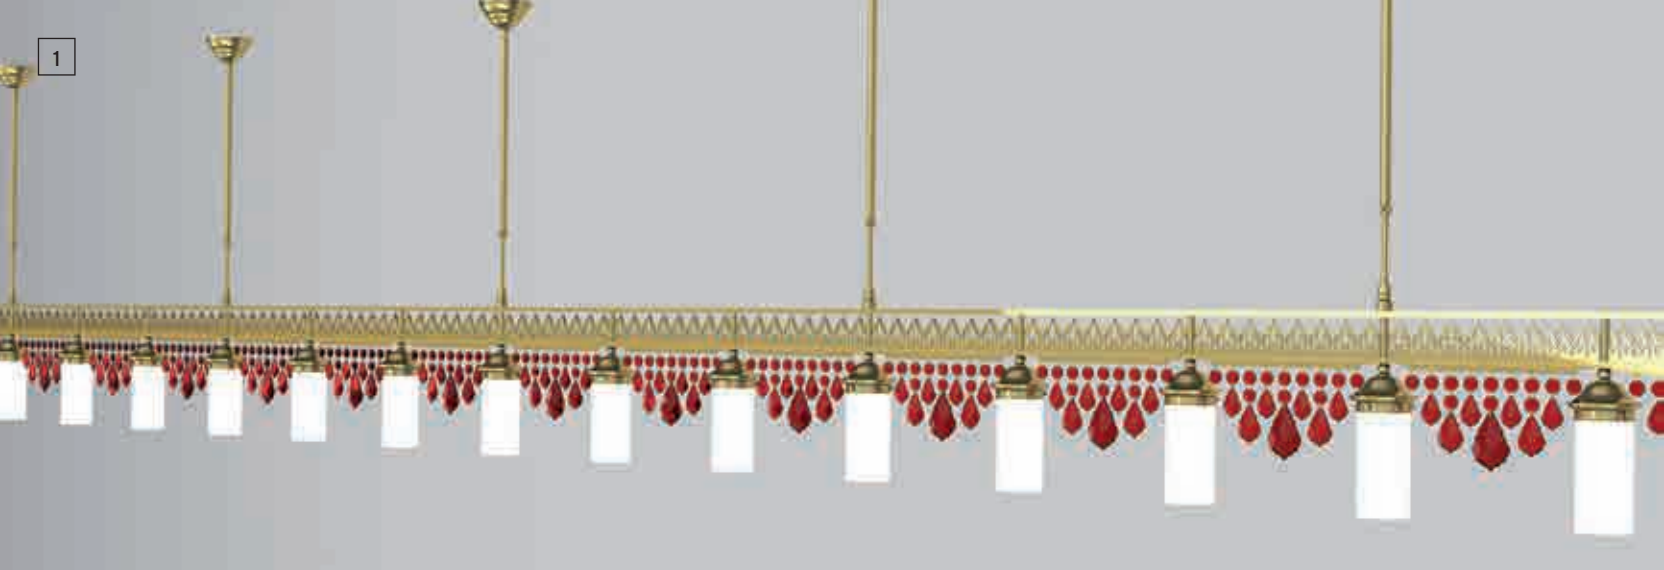

1

2

3

4

1 Example for special production based on HL 6-1552 gold

2 Example for special production based on HL 6-1552 gold

3 HL 6-1552/3 gold
L 83 cm, W 10 cm
EE1 H 85 - 112 cm adjustable
3 x E27/60 W
Glas 421 opal-sm
Item on picture shown with crystal „PENDEL GRÜN“

4 HL 6-1552/4 gold
L 116 cm, W 10 cm
EE1 H 85 - 112 cm adjustable
4 x E27/60 W
Glas 421 opal-sm
Item on picture shown with crystal „PENDEL GRÜN“

1-4 24 Karat gold plated, Schöler Crystal®, Dimensions between center lines of bulbs 360 mm

1-4 Items available with Decor 1704 gold or Decor 1705 gold. The following crystal colors are possible: clear, amber, red, blue, green

Energy efficiency

EE1 This luminaire is compatible with bulbs of the energy classes **A++** to **E**