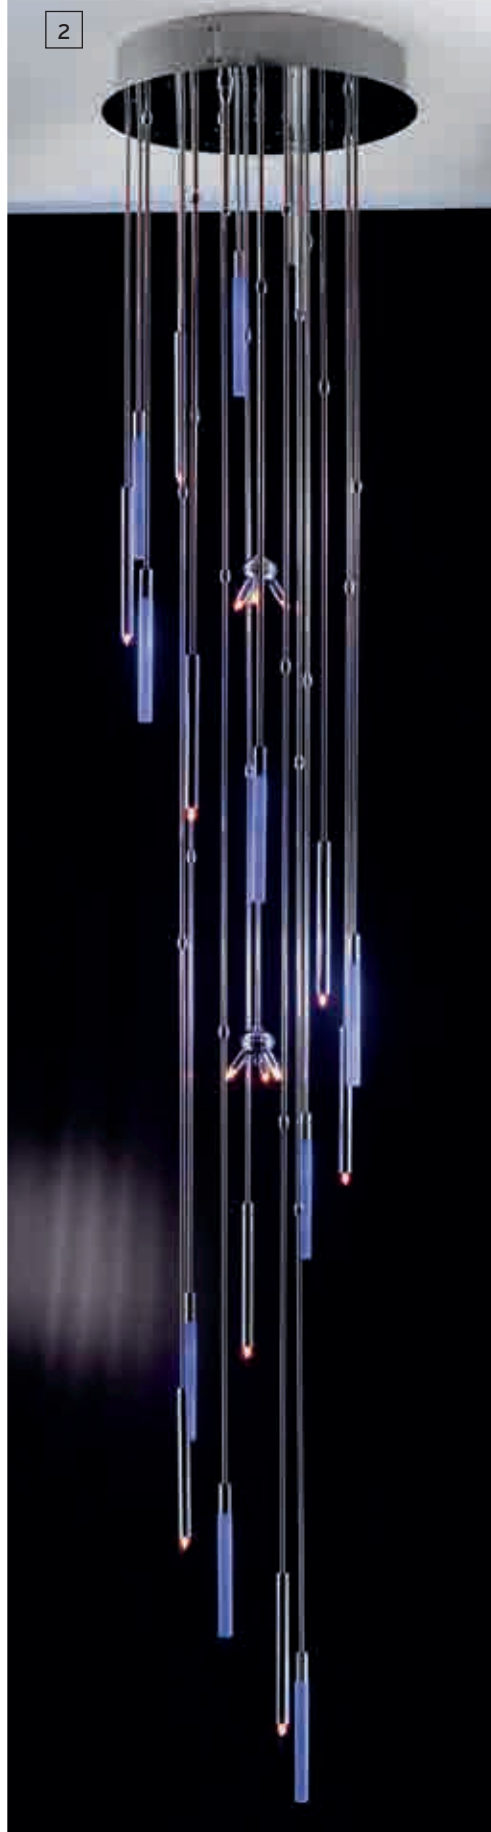

LED

Energy  
efficiency

EE1 This luminaire is compatible with bulbs of the energy classes **A+** to **B**

1

2

3

1

DLU 2374/44/8+8/gold/Rille/  
LED-blau