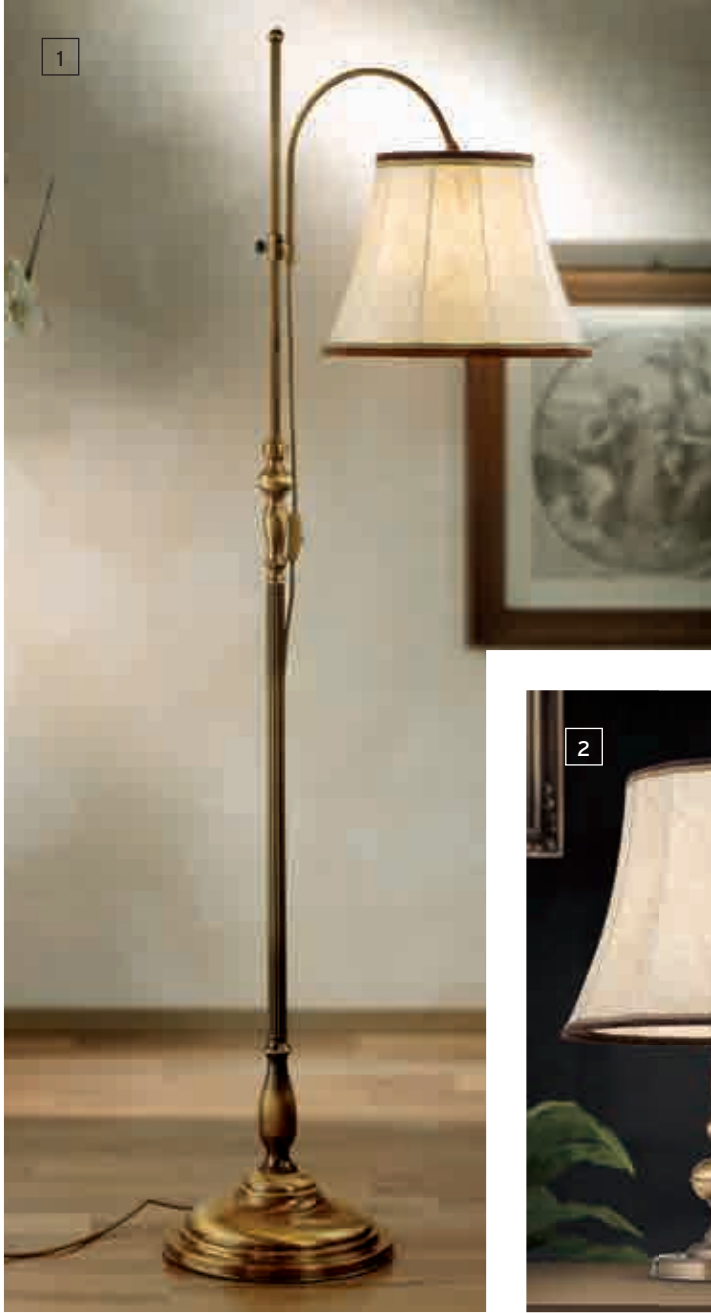

1 STL 12-792/1 patina/4229 Haut braun,
EEI W 64 cm, H 150 cm adjustable
1 x E27/60 W
Schirm 4229 Haut braun

2 LA 4-444 patina/4226 Haut braun
Ø 40 cm, H 64 cm
EEI 1 x E27/75 W
Schirm 4226 braun, echt Haut

3 LA 4-348 patina/4224
Schirm 4224 braun, echt Haut
EEI Ø 20 cm, H 35 cm
1 x E27/60 W

4 LA 4-348 MS/4224
Schirm 4224 braun, echt Haut
EEI Ø 20 cm, H 35 cm
1 x E27/60 W

5 HL 6-935/4 patina/4228
Schirm 4228 braun, echt Haut
EEI Ø 48 cm, H 45 cm
4 x E14/40 W

5 H = height without chain

EEI This luminaire is compatible with bulbs of the energy classes **A++** to **E**

Energy
efficiency