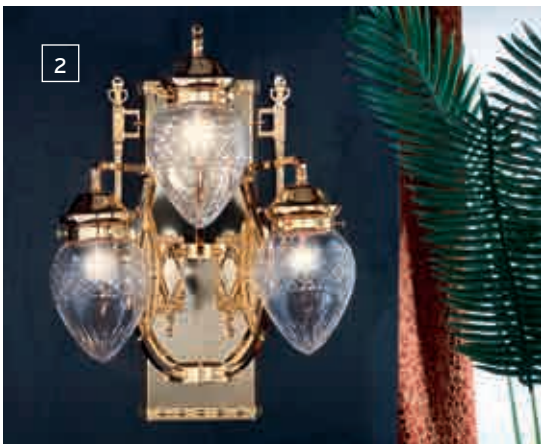

Energy  
efficiency

EE1 This luminaire is compatible with bulbs of the energy classes **A++** to **E**

1

4

2

3

1 LU 1440/5+10+5+1 Gold  
 Ø 102 cm, H 108 cm  
 EE1 21 x E27/60 W  
 Glas 411 klar-schliff

2 WA 2-689/3 gold  
 W 41 cm, H 56 cm, D 36 cm  
 EE1 3 x E27/60 W  
 Glas 411 klar-schliff