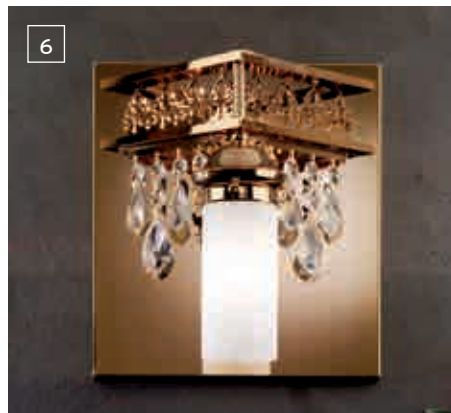

Energy  
efficiency

EE1 This luminaire is compatible with bulbs of the energy classes **A++** to **E**

**1** DLU 1704/12+8 gold  
115 x 115 cm, H 45 cm  
EE1 20 x E27/60 W, Glas 421 opal-sm  
Item on picture shown with crystal „PENDEL BLAU“