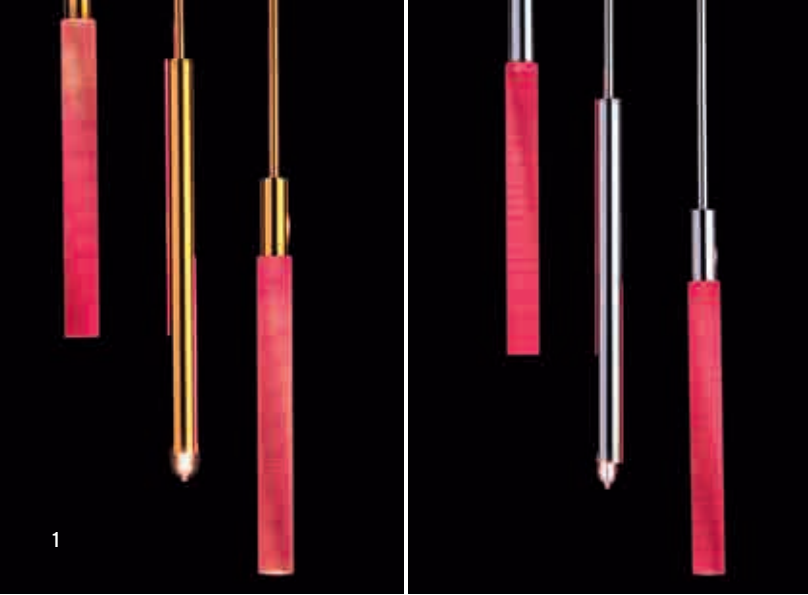

1

2

3

4

5

6

6 Acrylglasstab mit Blasen
tube gold or chrom, LED green
EE1

Energy efficiency EE1 This luminaire is compatible with bulbs of the energy classes A+ to B