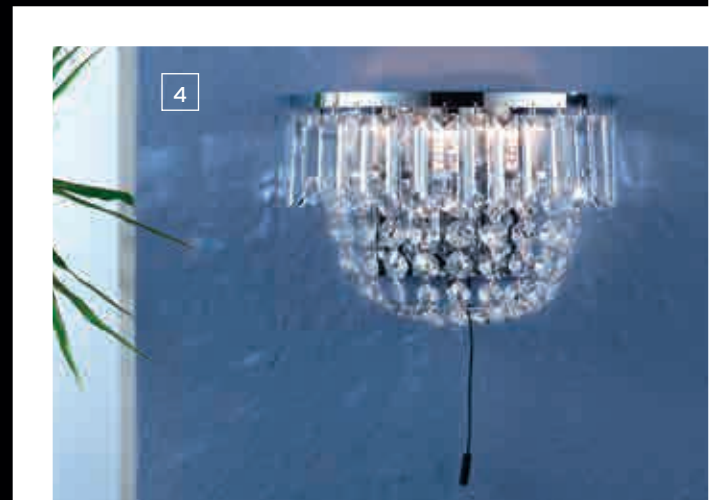

1-3 Schöler Crystal®

EE1 This luminaire is compatible with bulbs of the energy classes **A++** to **E**

Energy  
 efficiency

1

2

3

4

1 DLU 2347/15/120 chrom  
 Ø 120 cm, H 24 cm  
 EE1 15 x E27/60 W