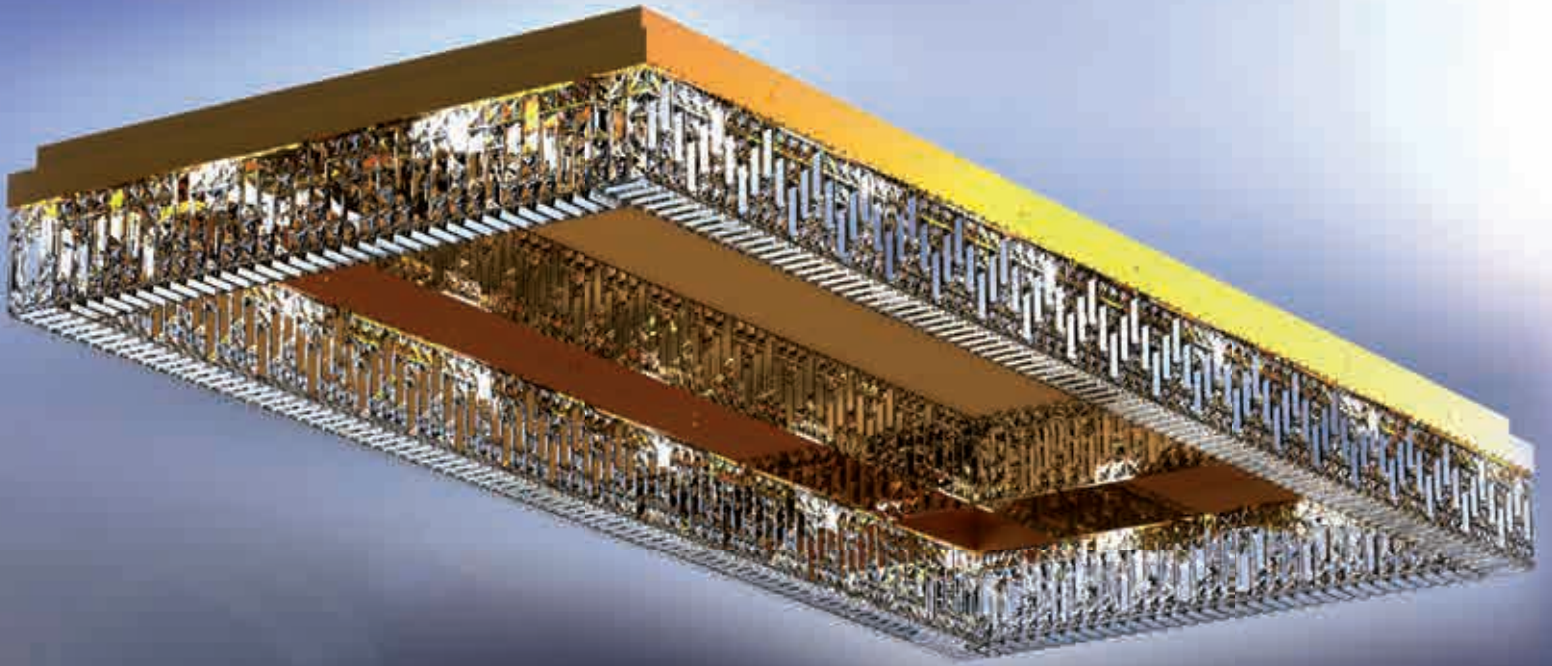

1

2

1

SA-DLU 2411/16/150x67 gold
L 150 cm, B 67 cm, H 16 cm
EE1 16 x E14/max. 40 W
PRODUCTION ON ORDER

2

SA-DLU 2411/14/128x38 gold
L 128 cm, B 38 cm, H 16 cm
EE1 14 x E14/max. 40 W
PRODUCTION ON ORDER

1-2 Schöler Crystal®

EE1 This luminaire is compatible with bulbs of the energy classes **A++** to **E**

Energy efficiency