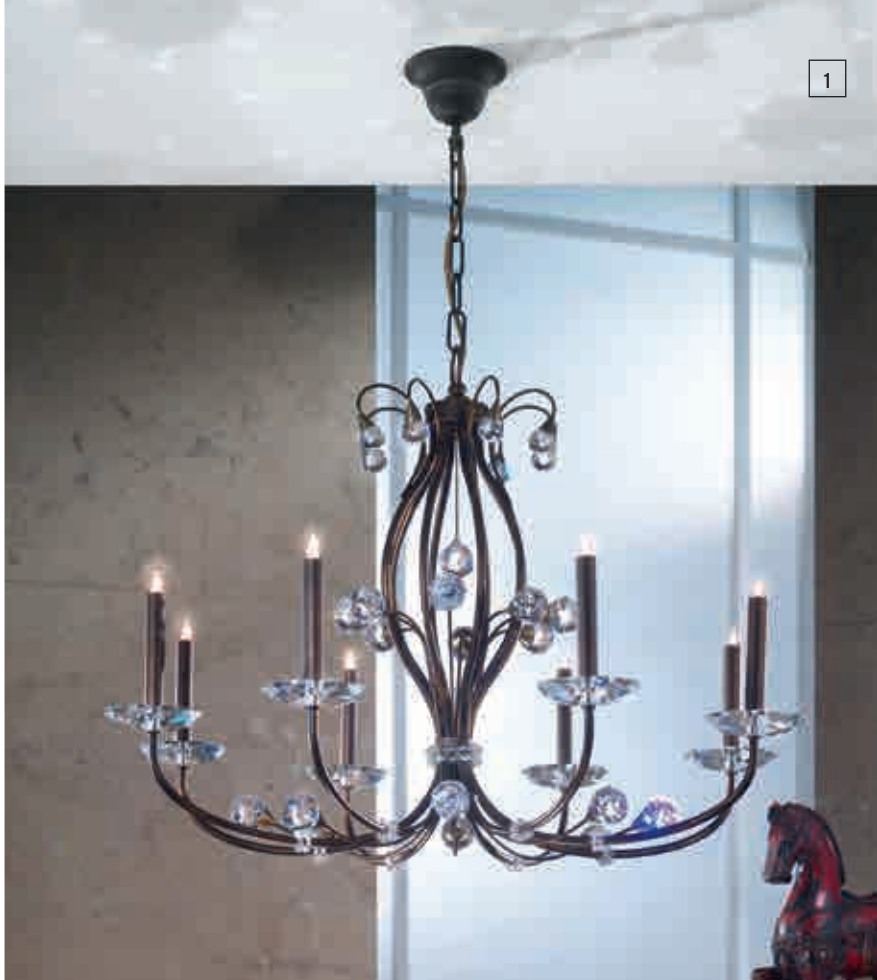

1 LU 2366/8 antik
Ø 76 cm, H 58 cm
EEI incl. 8 x G9-40 W (max. 40 W)

2 LU 2366/5 antik
Ø 60 cm, H 53 cm
EEI incl. 5 x G9-40 W (max. 40 W)

3 LU 2366/3 antik
Ø 43 cm, H 46 cm
EEI incl. 3 x G9-40 W (max. 40 W)

4 WA 2-1028/2 antik
W 30 cm, H 35 cm, D 17 cm
EEI incl. 2 x G9-25 W (max. 40 W)

1-4 Spectra® Swarovski®, Crystal mirrored

EEI This luminaire is compatible with bulbs of the energy classes **A++** to **E**

Energy efficiency