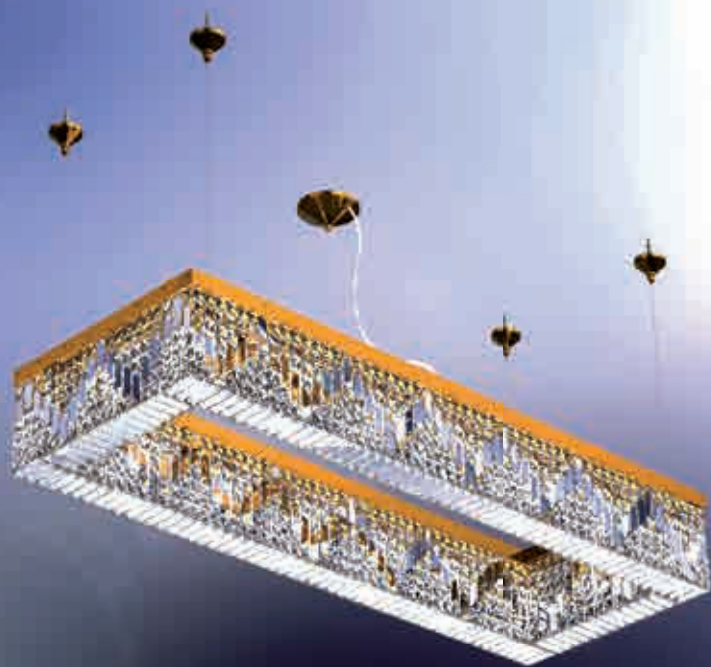

1

2

3

1 SA-LU 2409/48/300x180 gold
L 300 cm, B 180 cm, H 21 cm,
GesH 30-170 cm
48 x E14/40 W
PRODUCTION ON ORDER

2 SA-LU 2409/16/128x48 gold
L 128 cm, B 48 cm, H 21 cm,
GesH 30-170 cm
16 x E14/40 W
PRODUCTION ON ORDER

3 SA-LU 2409/14/99x38 chrom
L 99 cm, B 38 cm, H 21 cm,
GesH 30-170 cm
14 x E14/40 W
PRODUCTION ON ORDER

1-3 Asfour Crystal

Energy
efficiency

EE1 This luminaire is compatible with bulbs of the energy classes **A++** to **E**