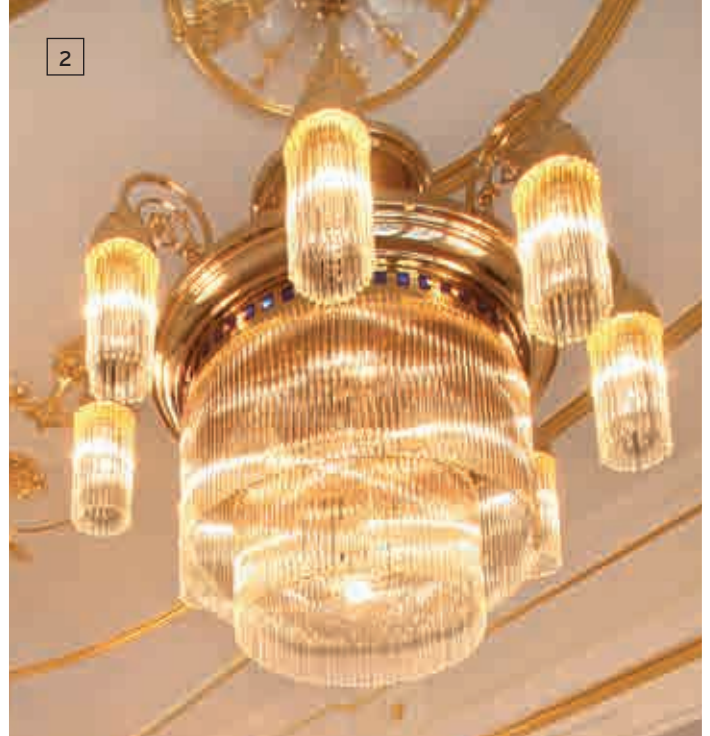

1 Luxury privat Palais
and Residence / Austria

EE1 SA-LU 1524/8+8+3+1 gold
Ø 100 cm, H 107 cm
16 x E14 + 4 x E27
(Glasstäbchen 875/150 mm
+ 876/180 mm)
PRODUCTION ON ORDER

2 SA-LU 1524/8+1 gold
Ø 75 cm, H 73 cm
8 x E14 + 4 x E27
(Glasstäbchen 875/150 mm
+ 876/180 mm)
PRODUCTION ON ORDER

Energy
efficiency

EE1 This luminaire is compatible with bulbs of the energy classes **A++** to **E**