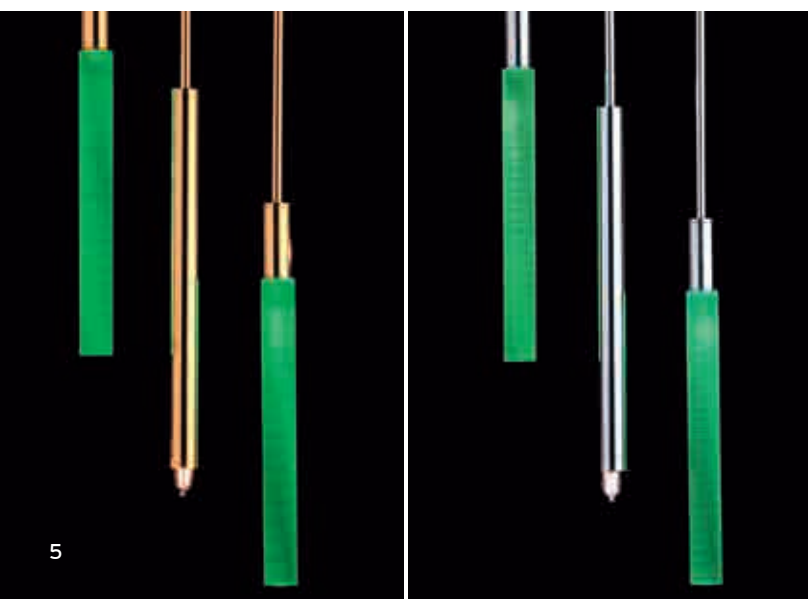

EE1 This luminaire is compatible with bulbs of the energy classes **A+** to **B**

Energy  
efficiency

SPIRALLUSTER

211

1

2

3

4