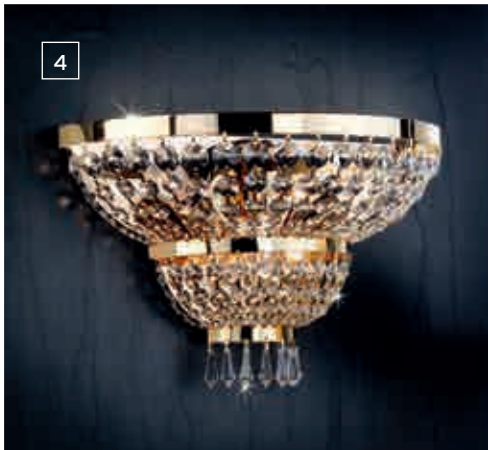

5 DLU 2388/18/120 gold
Ø 120 cm, H 50 cm
EE1 18 x E27/60 W

1 DLU 2388/15/105 gold
Ø 105 cm, H 45 cm
EE1 15 x E27/60 W

3 DLU 2388/15/90 gold
Ø 90 cm, H 40 cm
EE1 15 x E27/60 W

4 WA 2-1170/3 gold
W 40 cm, H 24 cm, D 20 cm
EE1 3 x E14/40 W

2 DLU 2388/20/120x90 gold/oval
120x90 cm, H 43 cm
EE1 20 x E27/60 W

1-5 Schöler Crystal®

EE1 This luminaire is compatible with bulbs of the energy classes **A++** to **E**

Energy
efficiency