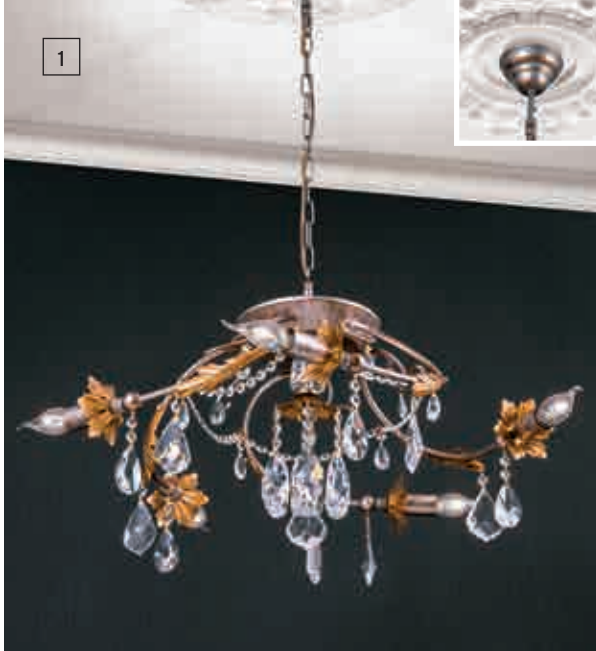

1 HL 6-1600/5 silver-gold
Ø 76 cm, H 49 cm
EE1 5 x E14/40 W

2 HL 6-1600/7 silver-gold
Ø 92 cm, H 51 cm
EE1 7 x E14/40 W

3 HL 6-1600/1 silver-gold
Ø 28 cm, H 33 cm
EE1 1 x E14/40 W

4 DL 7-611/5 silver-gold
Ø 76 cm, H 32 cm
EE1 5 x E14/40 W

5 DL 7-611/7 silver-gold
Ø 92 cm, H 34 cm
EE1 7 x E14/40 W

6 HL 6-1600/3 silver-gold
Ø 35 cm, H 47 cm
EE1 3 x E14/40 W

7 DL 7-612/1 silver-gold
Ø 28 cm, H 22 cm
EE1 1 x E14/40 W

8 DL 7-612/3 silver-gold
Ø 35 cm, H 30 cm
EE1 3 x E14/40 W

9 Hotel & Resort „Casa Gavar“,
Bastia / Piedmont / Italy

1-9 Asfour Crystal

EE1 This luminaire is compatible with bulbs of the energy classes **A++** to **E**

Energy efficiency