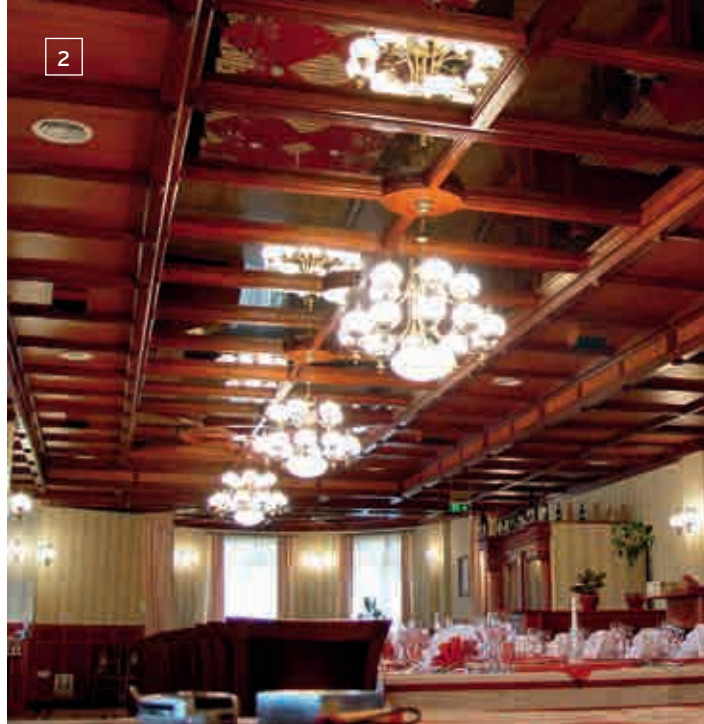

1

2

3

4

5

EE1
LU 1319/4+16+8+4 MS/
328 opal
Ø 150 cm, H 125 cm
32 x E27/40 W
Glas 328 opal

EE1
LU 1319/10+5+1 MS/328, 337 opal
Ø 96 cm, H 90 cm
15 x E27/60 W + 1 x E27/75 W
Glas 328, 337 opal

EE1
LU 1319/12+6+3+1 MS/328, 337
opal
Ø 115 cm, H 130 cm
21 x E27/60 W + 1 x E27/75 W
Glas 328, 337 opal

EE1
LU 1319/10+5+1 MS/328, 337 opal
Ø 96 cm, H 90 cm
15 x E27/60 W + 1 x E27/75 W
Glas 328, 337 opal

Energy
efficiency

EE1 This luminaire is compatible with bulbs of the energy classes **A++** to **E**