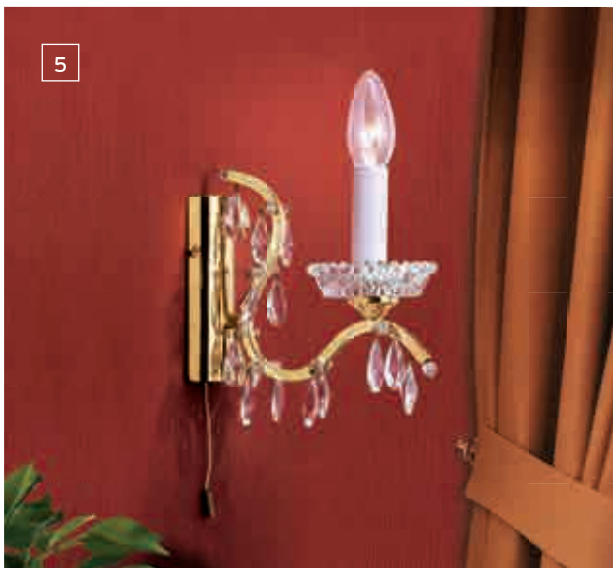

1 LU 2143/6 gold
Ø 62 cm, H 42 cm
EE1 6 x E14/40 W

2 LU 2143/12 gold
Ø 90 cm, H 60 cm
EE1 12 x E14/40 W

6 LA 4-221/2 gold
W 28 cm, H 29 cm
EE1 2 x E14/40 W

7 LA 4-315/5 gold
Ø 37 cm, H 40 cm
EE1 5 x E14/40 W

SCHÖLER CRYSTAL®

EE1 This luminaire is compatible with bulbs of the energy classes **A++** to **E**

Energy efficiency