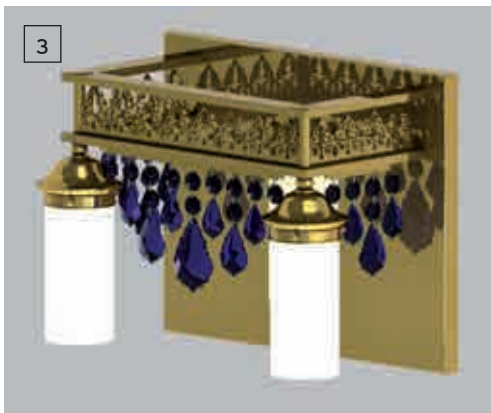

1 DLU 1704/12+8 gold
115 x 115 cm, H 45 cm
EE1 20 x E27/60 W, Glas 421 opal-sm
Item on picture shown with crystal „PENDEL BLAU“