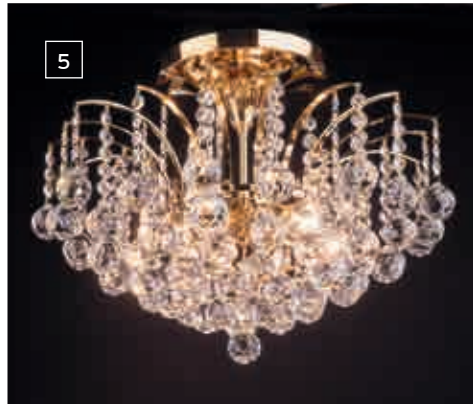

1 DLU 2324/9/62 chrom/blau
Ø 62 cm, H 45 cm
EE1 9 x E14/40 W

2 DLU 2324/6/52 chrom/blau
Ø 52 cm, H 36 cm
EE1 6 x E14/40 W

3 DLU 2324/3/42 chrom/blau
Ø 42 cm, H 38 cm
EE1 3 x E14/40 W

4 DLU 2324/9/62 gold
Ø 62 cm, H 45 cm
EE1 9 x E14/40 W

5 DLU 2324/6/52 gold
Ø 52 cm, H 36 cm
EE1 6 x E14/40 W

6 DLU 2324/3/42 gold
Ø 42 cm, H 38 cm
EE1 3 x E14/40 W

1-6 Coloured Crystals: Strass® Swarovski® Crystal, Clear Crystals: Asfour Crystal

EE1 This luminaire is compatible with bulbs of the energy classes **A++** to **E**

Energy efficiency