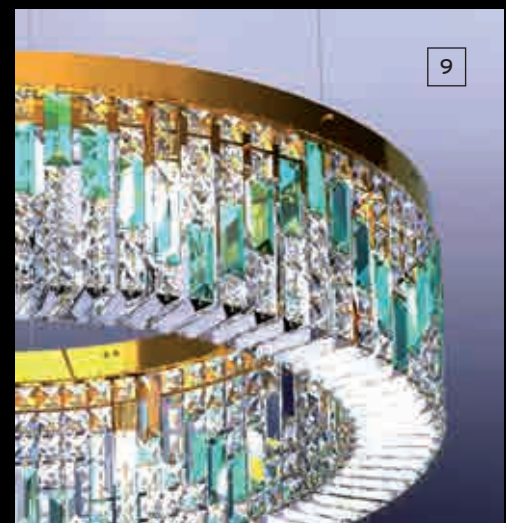

EE1 This luminaire is compatible with bulbs of the energy classes **A++** to **E**

Energy efficiency

3

4

1

2

1 LU 2412/8+4 nickel/  
4469 weiß (Strass)  
EE1 Ø 113 cm, H 69 cm  
12 x E14/40 W  
Schirm 4469 weiß