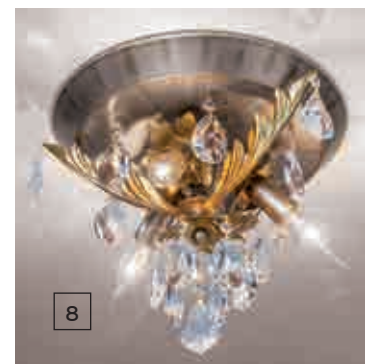

5 DL 7-611/7 silver-gold
Ø 92 cm, H 34 cm
EE1 7 x E14/40 W

6 HL 6-1600/3 silver-gold
Ø 35 cm, H 47 cm
EE1 3 x E14/40 W

7 DL 7-612/1 silver-gold
Ø 28 cm, H 22 cm
EE1 1 x E14/40 W

8 DL 7-612/3 silver-gold
Ø 35 cm, H 30 cm
EE1 3 x E14/40 W

9 Hotel & Resort „Casa Gavar“,
Bastia / Piedmont / Italy

1-9 Asfour Crystal

EE1 This luminaire is compatible with bulbs of the energy classes **A++** to **E**

Energy efficiency