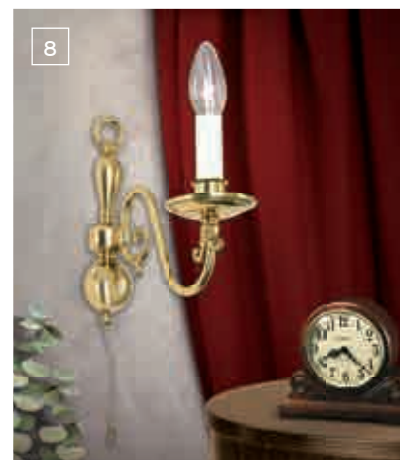

5 WA 2-346/1 patina
W 9 cm, H 22 cm, D 22 cm
EE1 1 x E14/40 W

6 WA 2-346/2 MS
W 35 cm, H 22 cm, D 16 cm
EE1 2 x E14/40 W

7 WA 2-346/2 patina
W 35 cm, H 22 cm, D 16 cm
EE1 2 x E14/40 W

8 WA 2-346/1 MS
W 9 cm, H 22 cm, D 22 cm
EE1 1 x E14/40 W

1-4 H = height without chain

1-4 available with / without eagle | 1-8 available in Patina or MS

Energy efficiency

EE1 This luminaire is compatible with bulbs of the energy classes **A++** to **E**