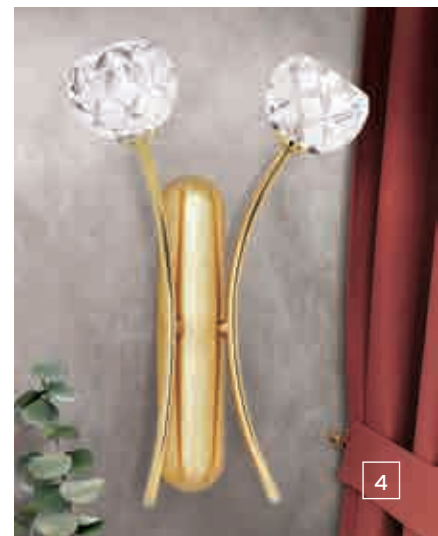

5 LA 4-1185/1 gold-matt
496 Schliff
EE1 W 18 cm, H 29 cm, D 13 cm
1 x G9/40 W
Glas 496 Schliffdekor

EE1 This luminaire is compatible with bulbs of the energy classes **A++** to **E**

Energy
efficiency