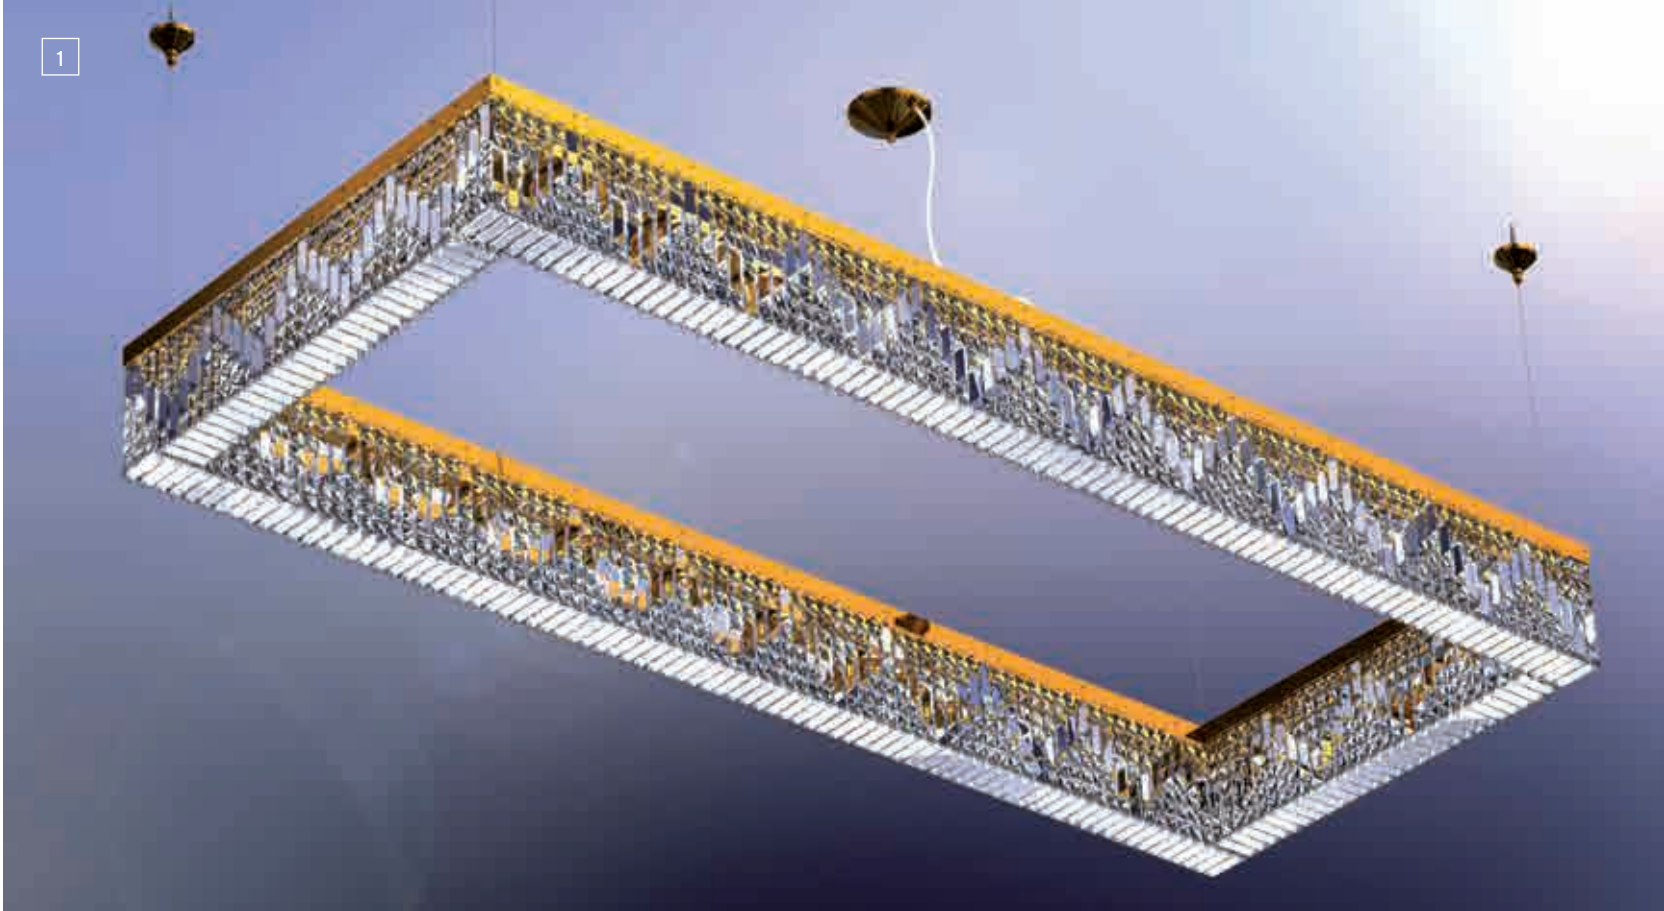

1 SA-LU 2409/28/200x82 gold
L 200 cm, B 82 cm, H 21 cm,
GesH 30-170 cm
EE1 28 x E14/max. 40 W
PRODUCTION ON ORDER

2 SA-LU 2409/32/238x82 chrom
L 238 cm, B 82 cm, H 21 cm,
GesH 30-170 cm
EE1 32 x E14/max. 40 W
PRODUCTION ON ORDER

1-2 Asfour Crystal

EE1 This luminaire is compatible with bulbs of the energy classes **A++** to **E**

Energy
efficiency