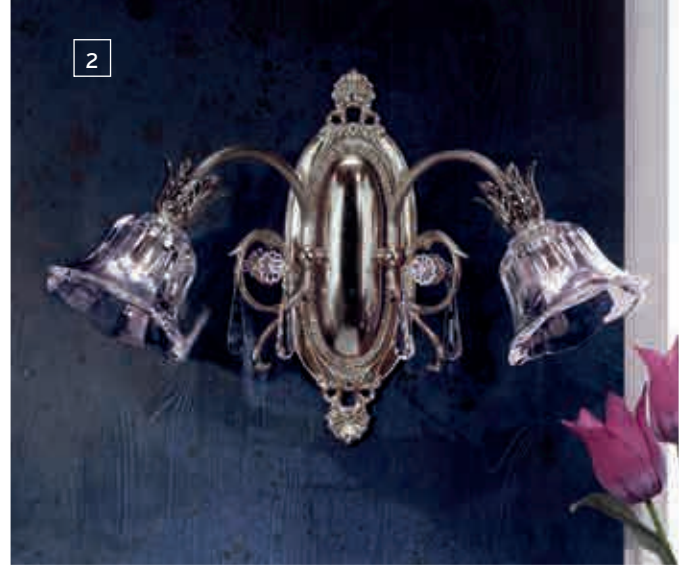

1

2

4

3

5

3 H = height without chain
1,3 LU usable as hanging or flush-fixtue alternatively, 1-5 1A fullcut, glasses hand cut 24% High Lead Crystal

Energy efficiency

EEI This luminaire is compatible with bulbs of the energy classes **A++** to **E**