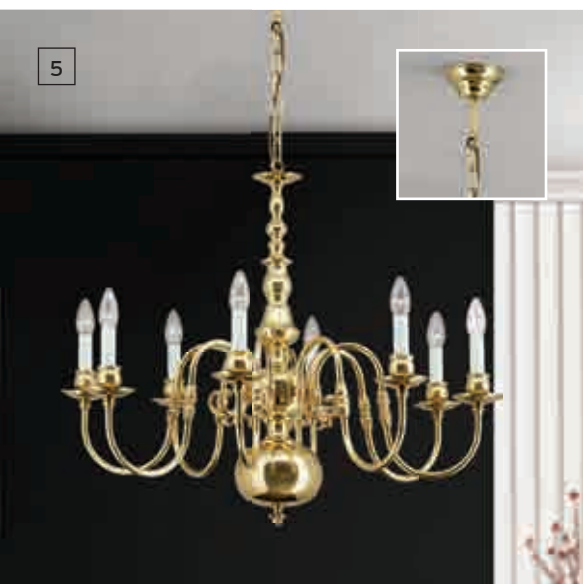

5

1 LU 1239/12+6 MS ohne Adler
Ø 105 cm, H 77 cm
EE1 18 x E14/40 W

2 LU 1239/12+6 patina mit Adler
Ø 105 cm, H 77 cm
EE1 18 x E14/40 W

1-5 H = height without chain
1-2 available with / without eagle | 1-5 available in Patina or MS

Energy efficiency EE1 This luminaire is compatible with bulbs of the energy classes **A++** to **E**