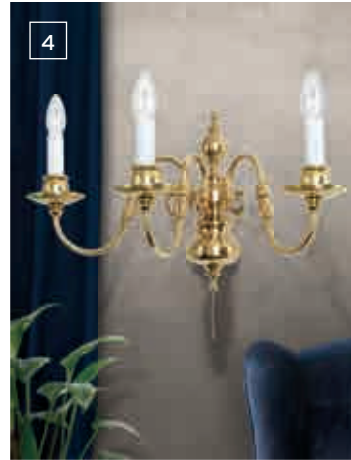

1

2

3

4

5

6

7

8

1 LU 1239/12+6+3 patina mit Adler
Ø 106 cm, H 96 cm
EE1 21 x E14/40 W

2 WA 2-349/3 patina
W 47 cm, H 30 cm, D 26 cm
EE1 3 x E14/40 W

3 WA 2-349/2 MS
W 40 cm, H 30 cm, D 20 cm
EE1 2 x E14/40 W

4 WA 2-349/3 MS
W 47 cm, H 30 cm, D 26 cm
EE1 3 x E14/40 W

5 WA 2-349/2 patina
W 40 cm, H 30 cm, D 20 cm
EE1 2 x E14/40 W

6 LU 1239/18+12+6+3 MS
Ø 150 cm, H 140 cm
EE1 39 x E14/40 W

7 WA 2-349/1 MS
W 9 cm, H 30 cm, D 26 cm
EE1 1 x E14/40 W

8 WA 2-349/1 patina
W 9 cm, H 30 cm, D 26 cm
EE1 1 x E14/40 W

1, 6 H = height without chain | 1-8 available in Patina or MS

EE1 This luminaire is compatible with bulbs of the energy classes **A++** to **E**

Energy efficiency