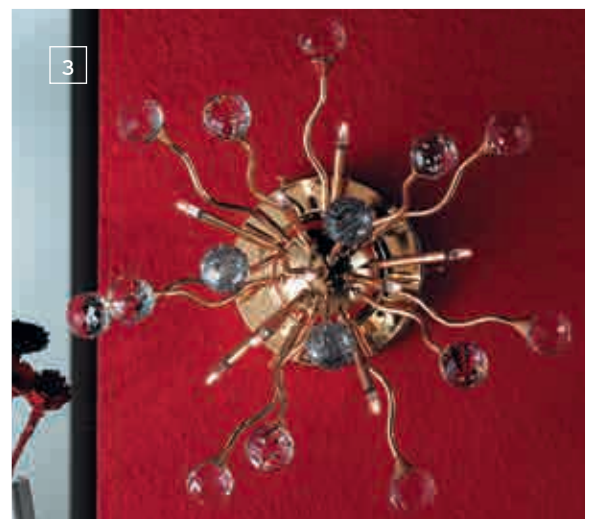

**EE1** This luminaire is compatible with bulbs of the energy classes **A++** to **E**

Energy efficiency

2

1

4

5

3

1 LA 4-911/9/24 gold  
Ø 25 cm, H 30 cm  
EE1 incl. 9 x 12 V/5 W halogen

2 DL 7-285/29/78 gold  
Ø 80 cm, H 30 cm  
EE1 incl. 29 x 12 V/10 W halogen

3 WA 2-837/9 gold  
Ø 42 cm, D 22 cm  
EE1 incl. 9 x 12 V/10 W halogen  
(also usable as ceiling lamp)

4 DL 7-285/29/78 chrom  
Ø 80 cm, H 30 cm  
EE1 incl. 29 x 12 V/10 W halogen