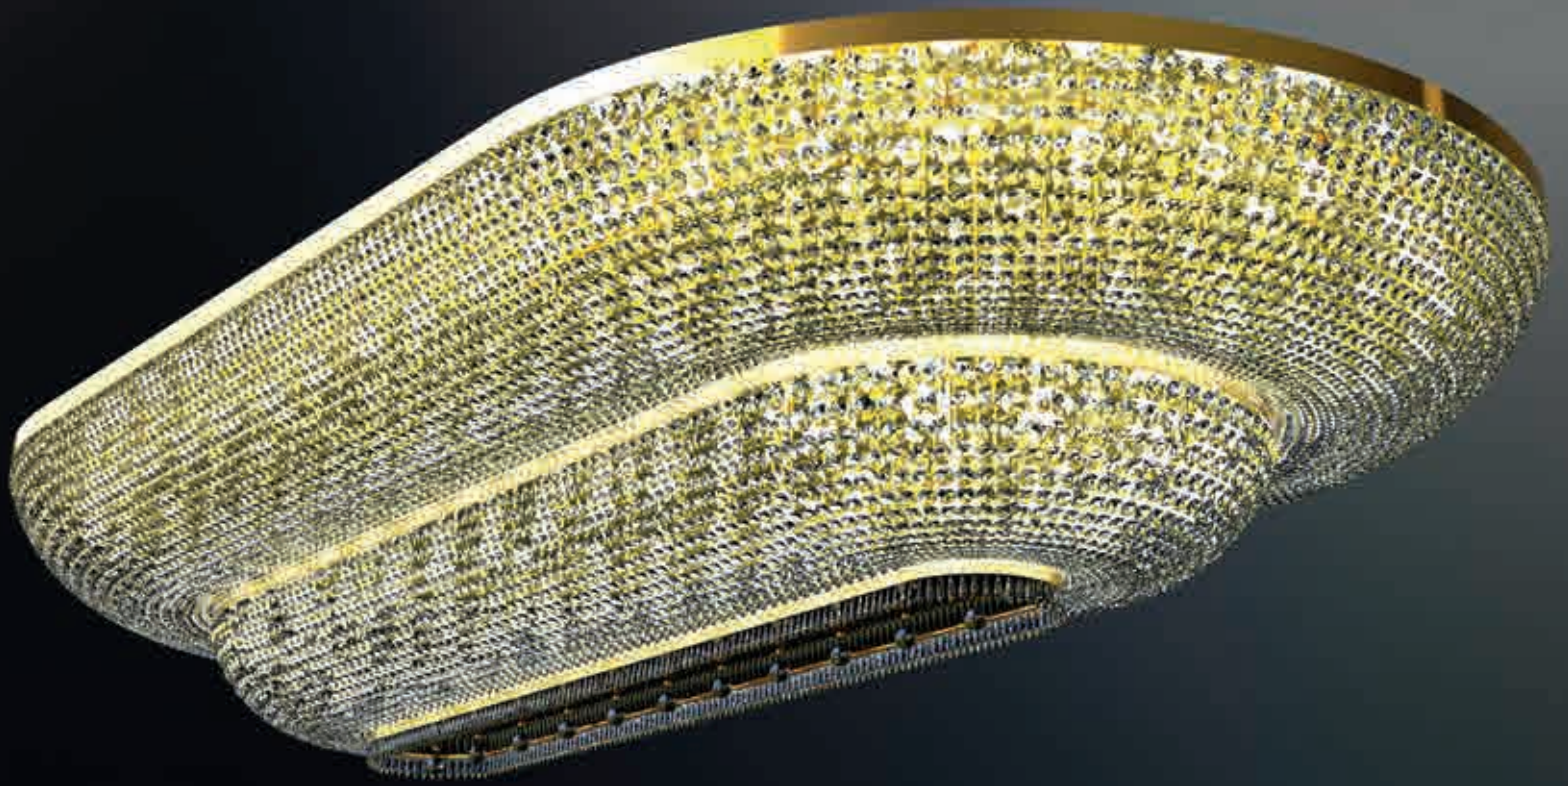

1. 1 SA-DLU 2388/140/4x2m oval/gold
   L 400 cm, W 200 cm, H 70 cm
2. EE1 140 x E27/60 W
   PRODUCTION ON ORDER

Schöler Crystal®

Energy
efficiency

EE1 This luminaire is compatible with bulbs of the energy classes **A++** to **E**