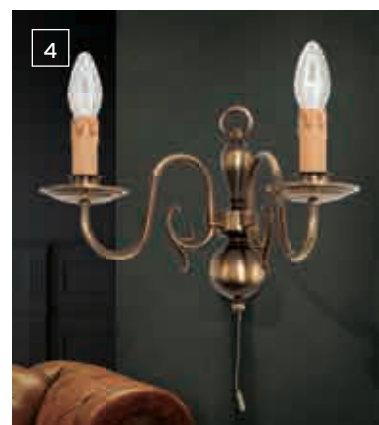

1

2

3

4

5

1-3 H = height without chain

Energy efficiency

EE1 This luminaire is compatible with bulbs of the energy classes **A++** to **E**