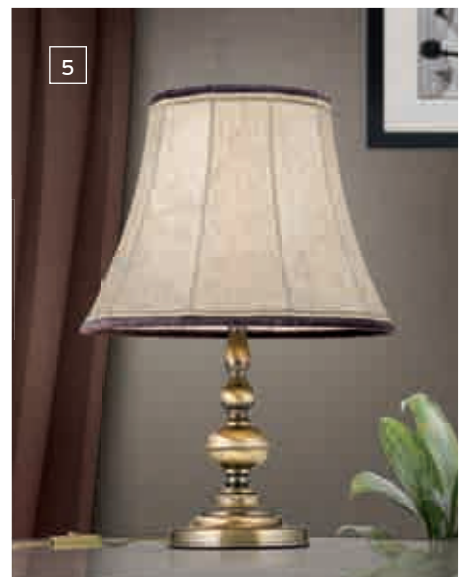

1

2

3

4

5

1 STL 12-793/4 patina/4230
Ø 52 cm, H 154 cm
EE1 4 x E14/40 W
Schirm 4230 braun, echt Haut

2 STL 12-790/2 patina/4223
Ø 52 cm, H 156 cm
EE1 2 x E27/60 W
Schirm 4223 braun, echt Haut

3 LA 4-448/4 patina/4222
Schirm 4222 braun, echt Haut
EE1 Ø 42 cm, H 62 cm
4 x E14/40 W

4 LA 4-444 MS/4226
Schirm 4226 braun, echt Haut
EE1 Ø 40 cm, H 64 cm
E27/75 W

5 LA 4-443 patina/4225
o.Abb.: LA 4-443 MS/4225 Haut braun
EE1 Schirm 4225 braun, echt Haut
Ø 34 cm, H 49 cm
1 x E27/75W

Energy
efficiency

EE1 This luminaire is compatible with bulbs of the energy classes **A++** to **E**