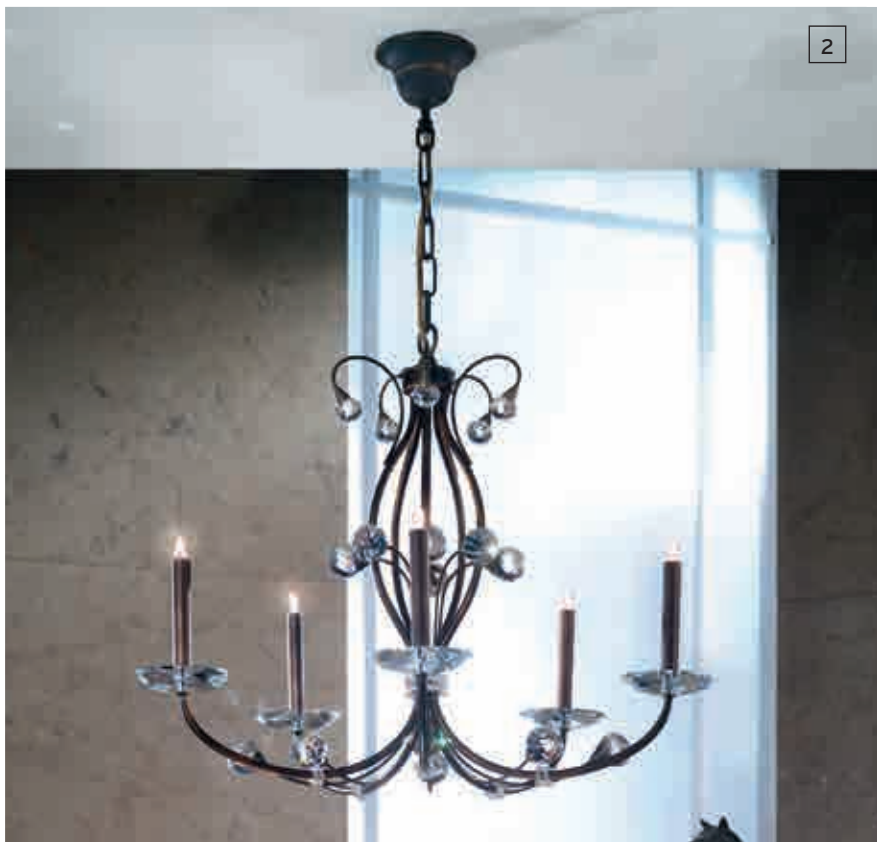

1 LU 2366/8 antik
Ø 76 cm, H 58 cm
EEI incl. 8 x G9-40 W (max. 40 W)

2 LU 2366/5 antik
Ø 60 cm, H 53 cm
EEI incl. 5 x G9-40 W (max. 40 W)

3 LU 2366/3 antik
Ø 43 cm, H 46 cm
EEI incl. 3 x G9-40 W (max. 40 W)

1-4 Spectra® Swarovski®, Crystal mirrored

EEI This luminaire is compatible with bulbs of the energy classes **A++** to **E**

Energy efficiency