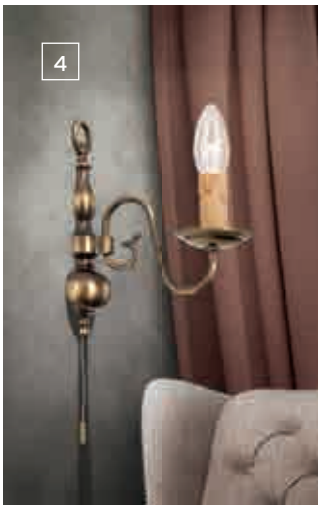

5 WA 2-423/2 patina  
 W 26 cm, H 16 cm, D 14 cm  
 EE1 2 x E14/40 W

1-3 H = height without chain

Energy efficiency

EE1 This luminaire is compatible with bulbs of the energy classes **A++** to **E**

1

2

3

5