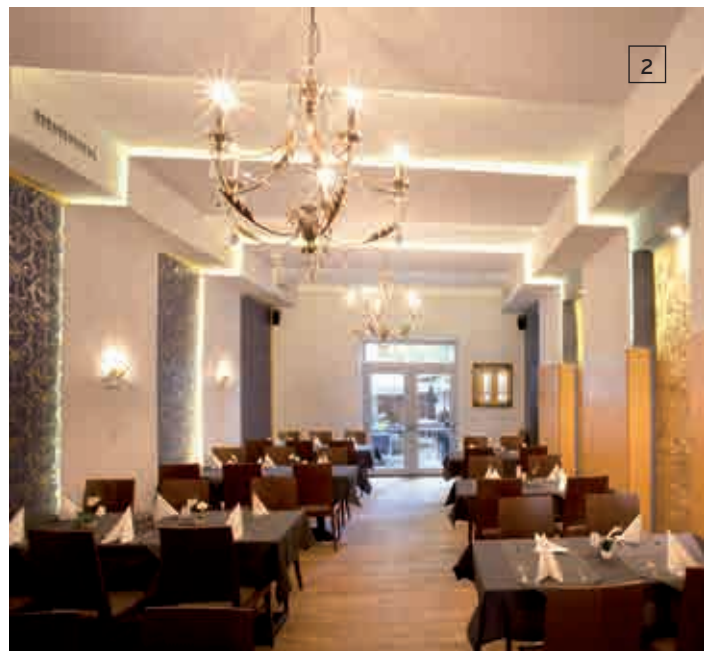

1-3 Asfour Crystal

Energy efficiency

**EE1** This luminaire is compatible with bulbs of the energy classes **A++** to **E**

1

1 STL 12-1150/3 silber-gold  
 Ø 60 cm, H 178 cm  
 EE1 3 x E14/40 W

2

2 Restaurant Stefan,  
 Vienna / Austria