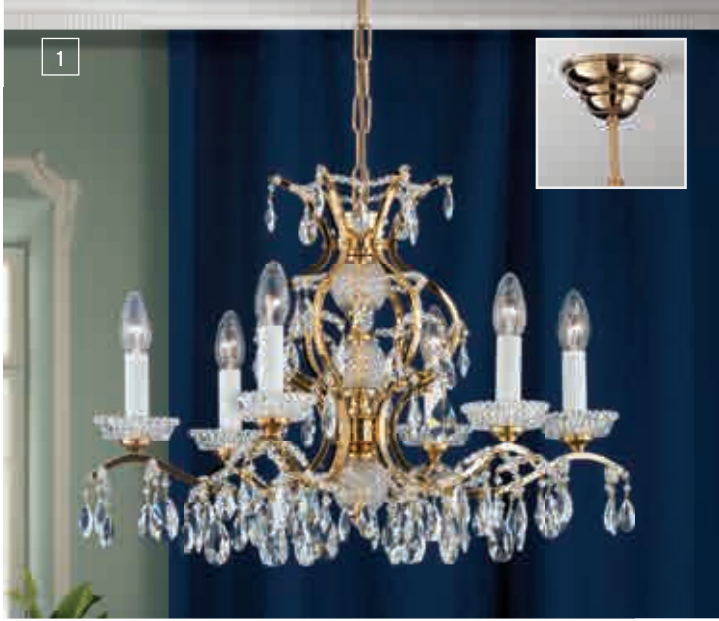

1 LU 2143/6 gold
Ø 62 cm, H 42 cm
EE1 6 x E14/40 W

2 LU 2143/12 gold
Ø 90 cm, H 60 cm
EE1 12 x E14/40 W

3 LU 2143/10 gold
Ø 76 cm, H 45 cm
EE1 10 x E14 /40 W

4 LU 2143/6+6 gold
Ø 76 cm, H 45 cm
EE1 12 x E14/40 W

5 WA 2-195/1 gold
W 9 cm, H 20 cm, D 19 cm
EE1 1 x E14/40 W

6 LA 4-221/2 gold
W 28 cm, H 29 cm
EE1 2 x E14/40 W

7 LA 4-315/5 gold
Ø 37 cm, H 40 cm
EE1 5 x E14/40 W

SCHÖLER CRYSTAL®

EE1 This luminaire is compatible with bulbs of the energy classes **A++** to **E**

Energy efficiency