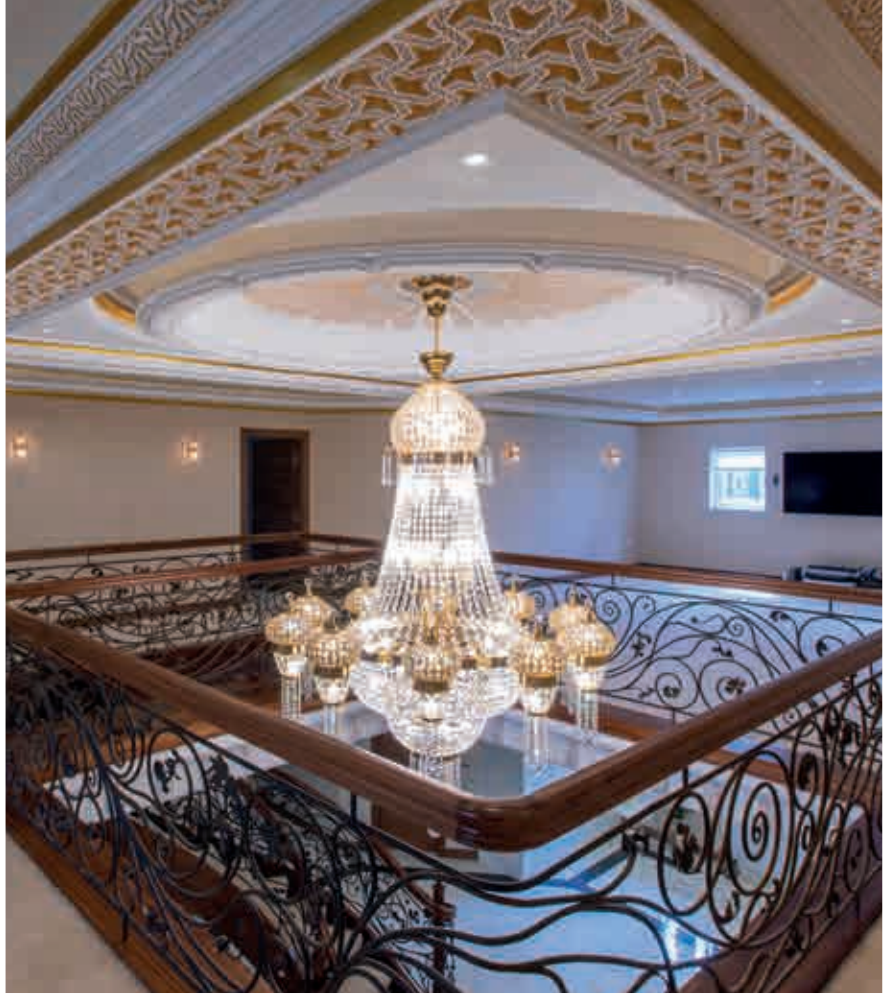

1 Private Luxury Villa, Langley, UK

SA-LU 2300/60/170 gold
Ø 170cm, H 275cm
40 x E27/60W, 20 x E14/40W

Schöler Crystal

Energy efficiency

EEI This luminaire is compatible with bulbs of the energy classes **A++** to **E**