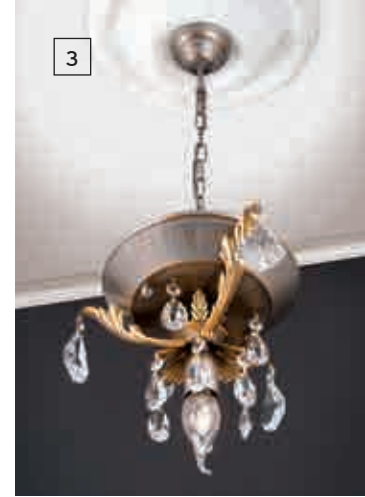

1 HL 6-1600/5 silver-gold
Ø 76 cm, H 49 cm
EE1 5 x E14/40 W

2 HL 6-1600/7 silver-gold
Ø 92 cm, H 51 cm
EE1 7 x E14/40 W

3 HL 6-1600/1 silver-gold
Ø 28 cm, H 33 cm
EE1 1 x E14/40 W

4 DL 7-611/5 silver-gold
Ø 76 cm, H 32 cm
EE1 5 x E14/40 W

5 DL 7-611/7 silver-gold
Ø 92 cm, H 34 cm
EE1 7 x E14/40 W

6 HL 6-1600/3 silver-gold
Ø 35 cm, H 47 cm
EE1 3 x E14/40 W

7 DL 7-612/1 silver-gold
Ø 28 cm, H 22 cm
EE1 1 x E14/40 W

8 DL 7-612/3 silver-gold
Ø 35 cm, H 30 cm
EE1 3 x E14/40 W

9 Hotel & Resort „Casa Gavar“,
Bastia / Piedmont / Italy

1-9 Asfour Crystal

EE1 This luminaire is compatible with bulbs of the energy classes **A++** to **E**

Energy efficiency