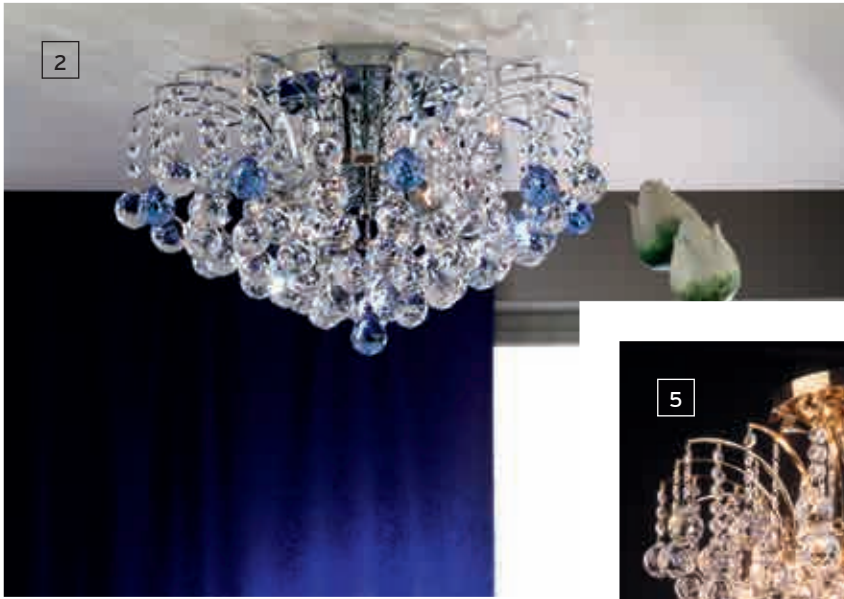

1 DLU 2324/9/62 chrom/blau
Ø 62 cm, H 45 cm
EE1 9 x E14/40 W

2 DLU 2324/6/52 chrom/blau
Ø 52 cm, H 36 cm
EE1 6 x E14/40 W

3 DLU 2324/3/42 chrom/blau
Ø 42 cm, H 38 cm
EE1 3 x E14/40 W

4 DLU 2324/9/62 gold
Ø 62 cm, H 45 cm
EE1 9 x E14/40 W

5 DLU 2324/6/52 gold
Ø 52 cm, H 36 cm
EE1 6 x E14/40 W

6 DLU 2324/3/42 gold
Ø 42 cm, H 38 cm
EE1 3 x E14/40 W

1-6 Coloured Crystals: Strass® Swarovski® Crystal, Clear Crystals: Asfour Crystal

EE1 This luminaire is compatible with bulbs of the energy classes **A++** to **E**

Energy efficiency