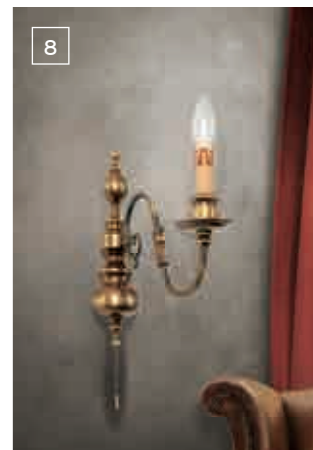

Energy efficiency EE1 This luminaire is compatible with bulbs of the energy classes **A++** to **E**

1

2

3

4

5

6

7