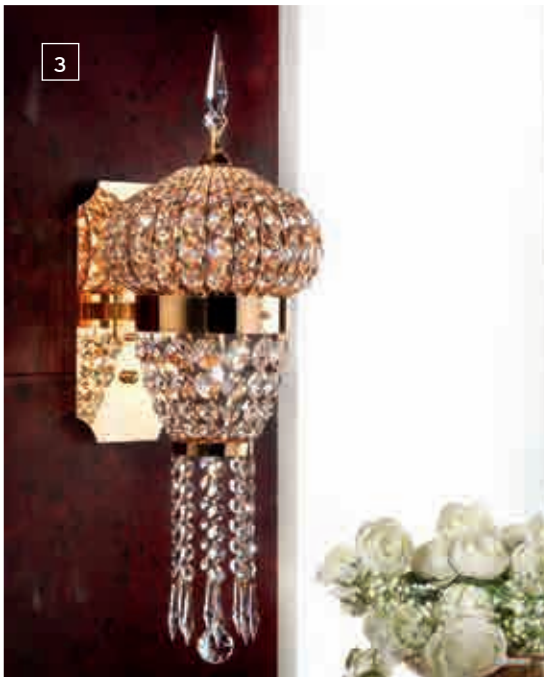

1 LU 2300/35/130 gold
Ø 130 cm, H 200 cm
EE1 16 x E14/40 W
19 x E27/60 W

2 WA 2-1126 gold
W 15 cm, H 43 cm, D 18 cm
EE1 incl. 2 x G9/25 W (max. 40 W)

1-4 Schöler Crystal

EE1 This luminaire is compatible with bulbs of the energy classes **A++** to **E**

Energy
efficiency