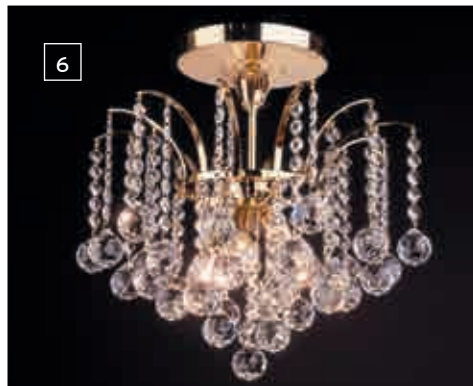

3 DLU 2324/3/42 chrom/blau
Ø 42 cm, H 38 cm
EE1 3 x E14/40 W

4 DLU 2324/9/62 gold
Ø 62 cm, H 45 cm
EE1 9 x E14/40 W

6 DLU 2324/3/42 gold
Ø 42 cm, H 38 cm
EE1 3 x E14/40 W

1-6 Coloured Crystals: Strass® Swarovski® Crystal, Clear Crystals: Asfour Crystal

EE1 This luminaire is compatible with bulbs of the energy classes **A++** to **E**

Energy efficiency