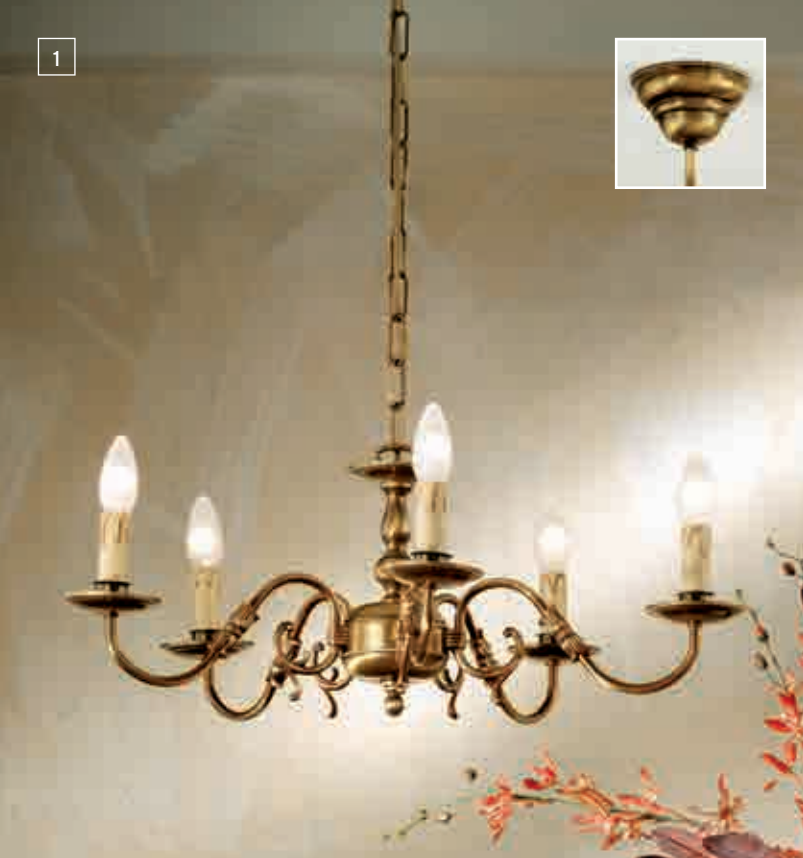

1

2

3

4

5

1-3 H = height without chain

Energy efficiency

EE1 This luminaire is compatible with bulbs of the energy classes **A++** to **E**