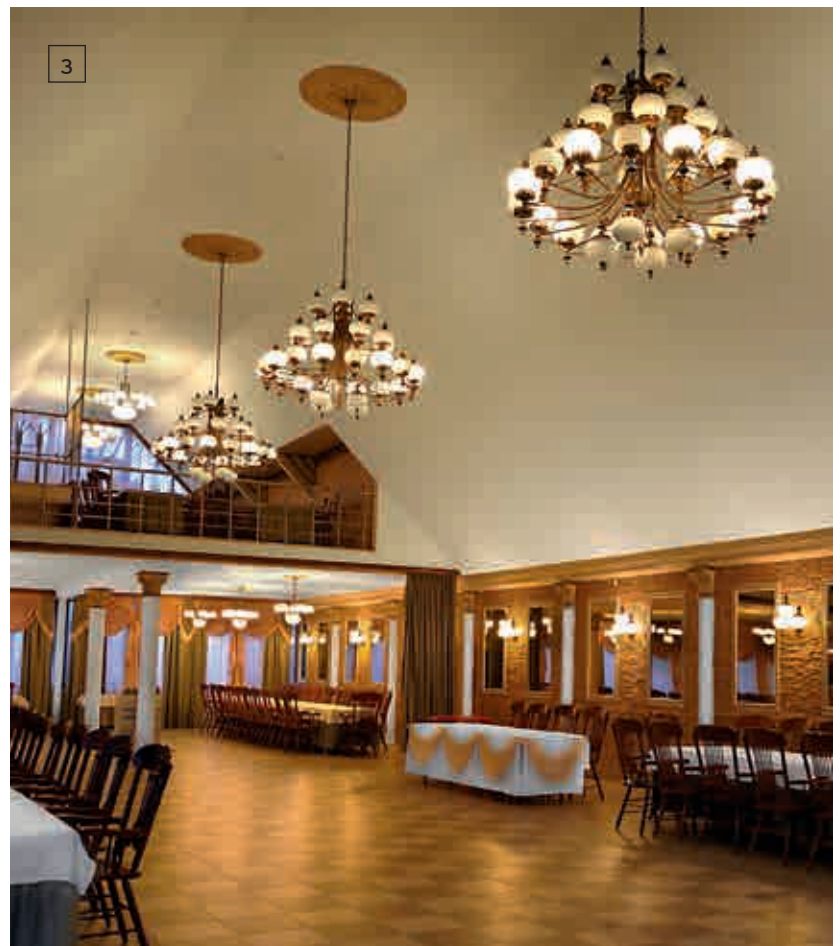

10 DL 7-054/40 MS/337 opal-matt  
Ø 40 cm, D 24 cm, 2 x E27/60 W  
EE1 Glas 337 opal-matt

EE1 This luminaire is compatible with bulbs of the energy classes **A++** to **E**

Energy efficiency

1

1

2

3

**1** Luxury Villa, Slovenia  
**EE1** LU 1319/10+5+1 MS/328, 337 opal  
 Ø 96 cm, H 90 cm  
 15 x E27/60 W + 1 x E27/75 W  
 Glas 328, 337 opal