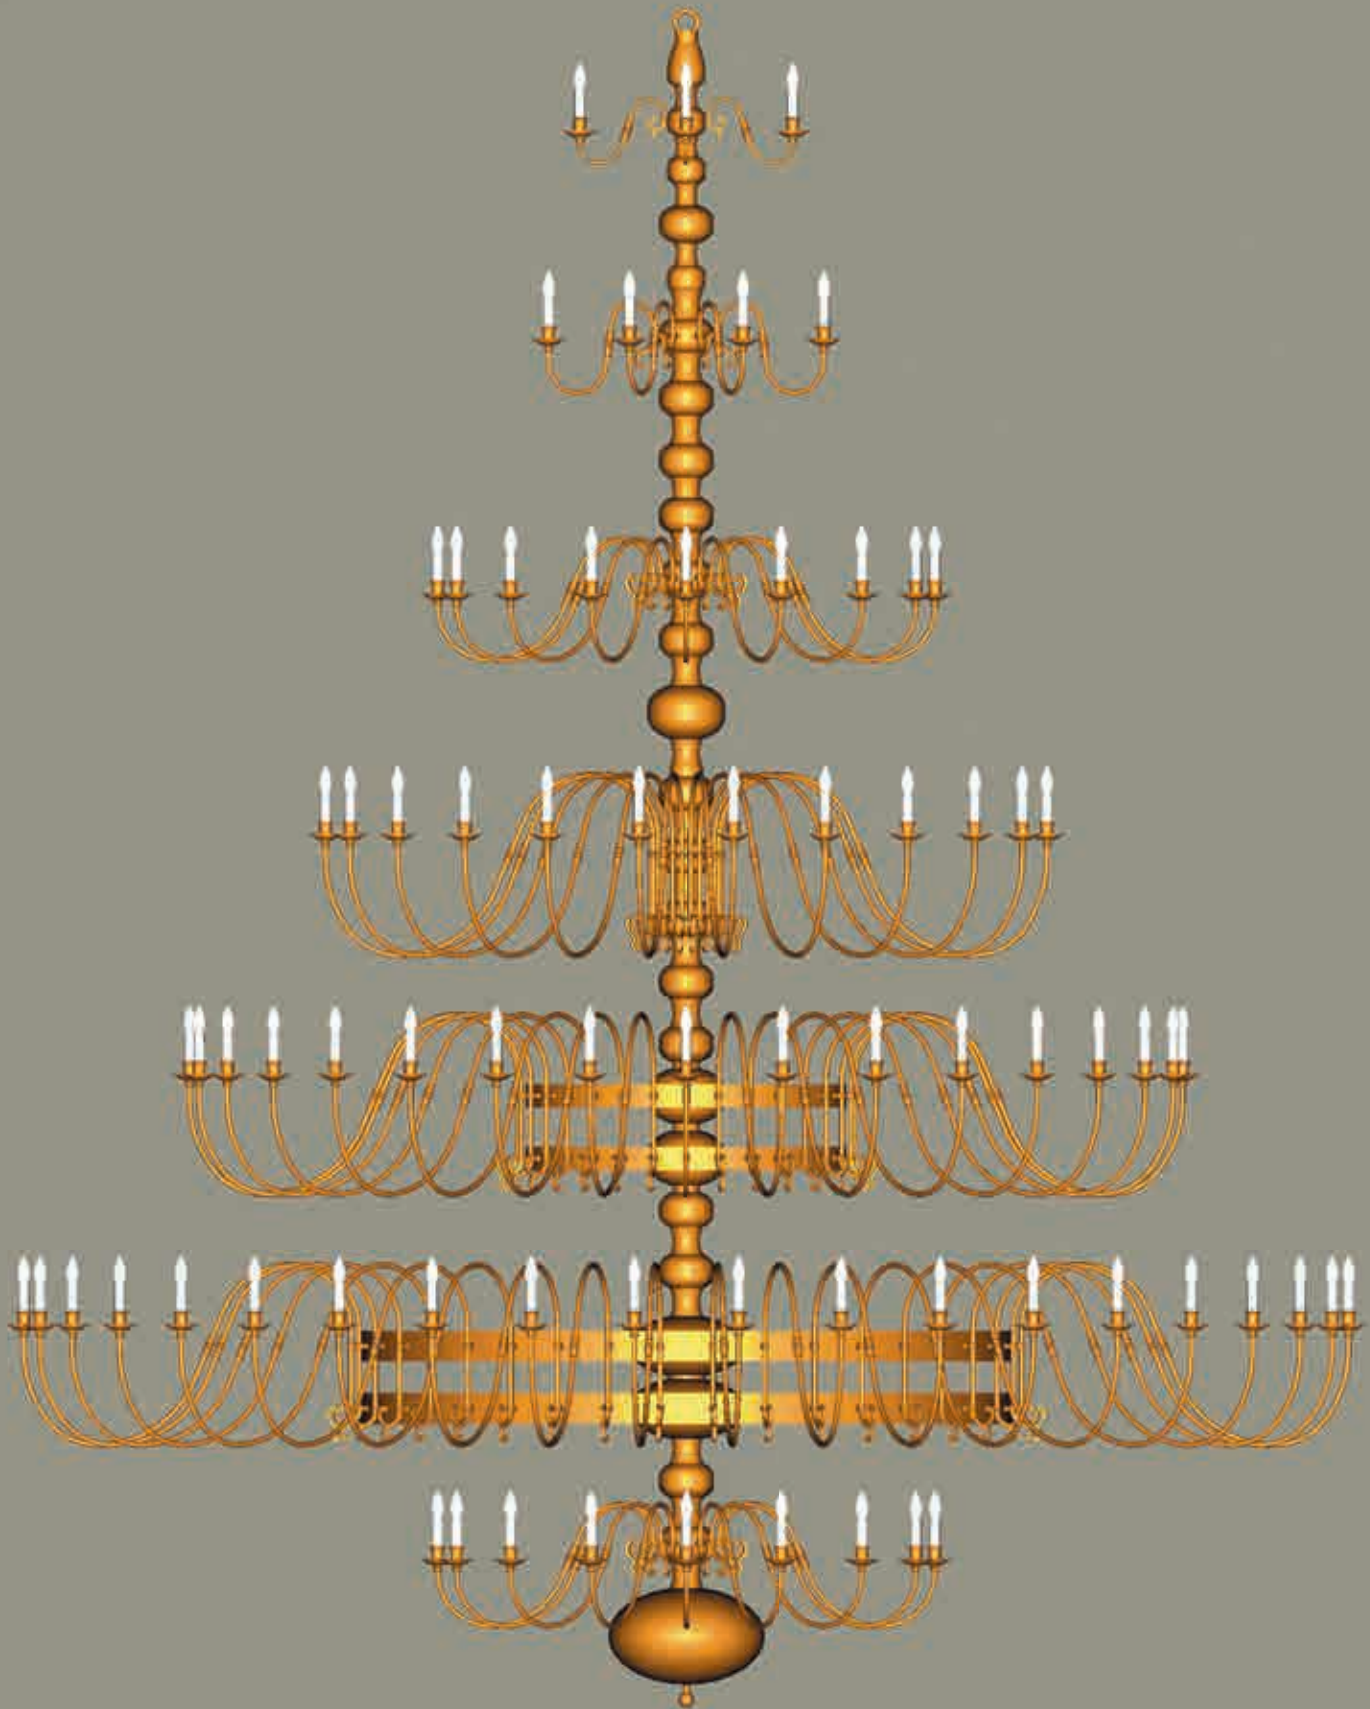

1

SA LU 1239/16+40+32+24+16+8+4
Ø 350 cm, H 435 cm, 140 x 40 W = 5,6kW

EE1 Production on order, KD
special design, partly fitted
PRODUCTION ON ORDER

1 H = height without chain

Energy
efficiency

EE1 This luminaire is compatible with bulbs of the energy classes **A++** to **E**