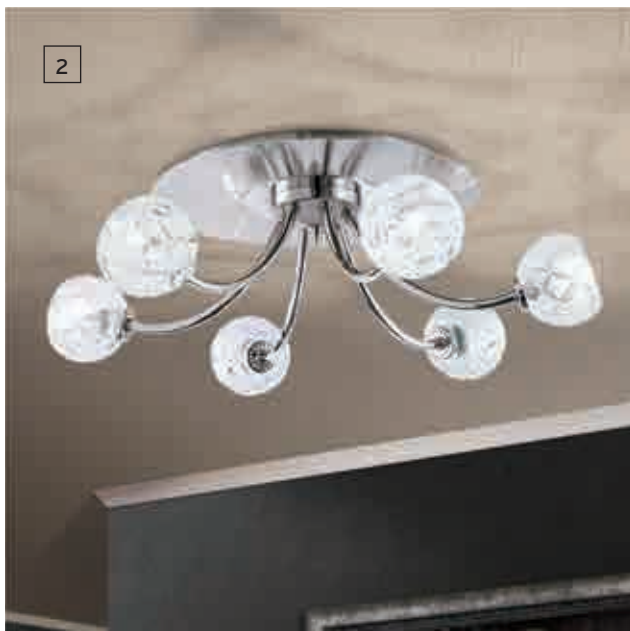

1 DL 7-632/9 satin
496 Schliff
EE1 Ø 76 cm, H 16 cm
9 x G9/40 W
Glas 496 Schliffdekor

2 DL 7-632/6 satin
496 Schliff
EE1 Ø 57 cm, H 14 cm
6 x G9/40 W
Glas 496 Schliffdekor

3 LU 1729/3+3 satin
496 Schliff
EE1 Ø 51 cm, H 53-75 cm
6 x G9/40 W
Glas 496 Schliffdekor

4 LU 1729/6+3 satin
496 Schliff
EE1 Ø 69 cm, H 53-75 cm
9 x G9/40 W
Glas 496 Schliffdekor

5 WA 2-1345/2 satin
496 Schliff
EE1 W 25 cm, H 35 cm, D 13 cm
2 x G9/40 W
Glas 496 Schliffdekor

6 LA 4-1185/1 satin
496 Schliff
EE1 W 18 cm, H 29 cm, D 13 cm
1 x G9/40 W
Glas 496 Schliffdekor

Energy efficiency EE1 This luminaire is compatible with bulbs of the energy classes **A++** to **E**