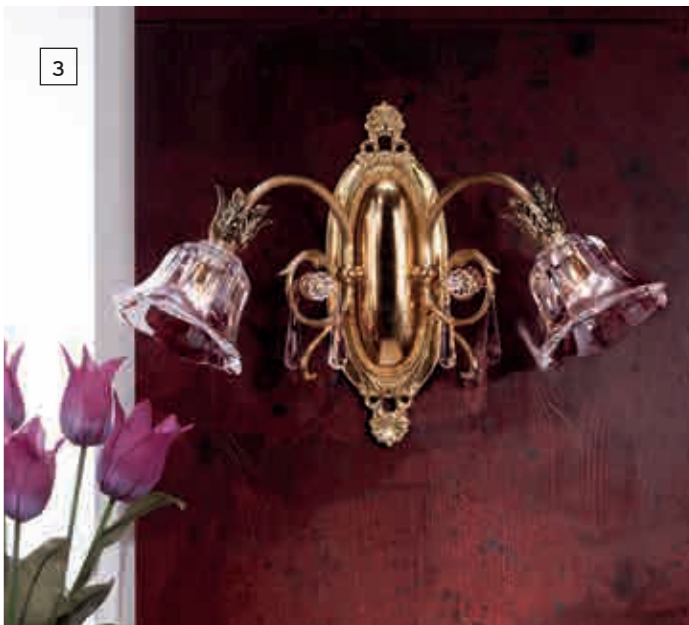

1

2

3

1 LU 2392/4+1 gold
Ø 60 cm, H 40 cm
EEI incl. 5 x G9/25 W (max. 40 W)
Glas 479 klar-Schliff

2 LU 2392/4+1 gold
Ø 60 cm, H 40 cm
EEI incl. 5 x G9/25 W (max. 40 W)
Glas 479 klar-Schliff

3 WA 2-1174/2 gold
W 48 cm, H 31 cm, D 21 cm
EEI incl. 2 x G9/25 W (max. 40 W)
Glas 479 klar-Schliff

2 H = height without chain
1-3 1A fullcut, LU usable as hanging or flush-fixture alternatively, glasses hand cut 24% High Lead Crystal

EEI This luminaire is compatible with bulbs of the energy classes **A++** to **E**

Energy efficiency