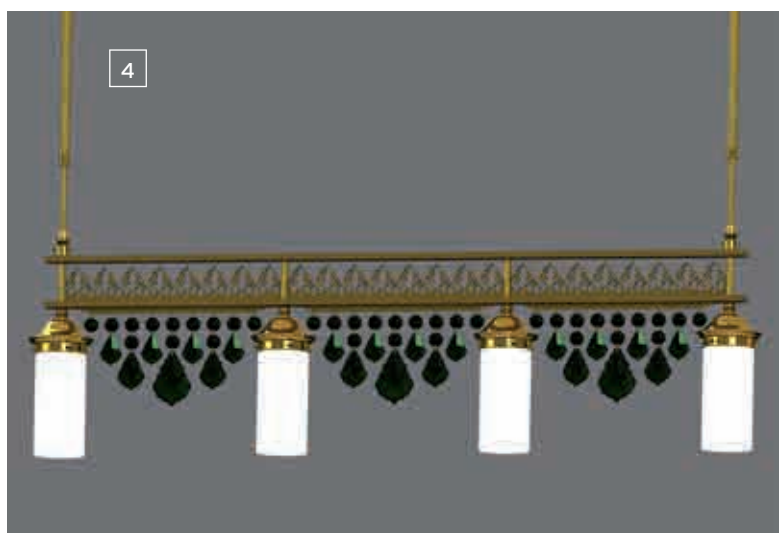

EE1 This luminaire is compatible with bulbs of the energy classes **A++** to **E**

Energy efficiency

1

2

3

4

1 Example for special production based on HL 6-1552 gold

2 Example for special production based on HL 6-1552 gold