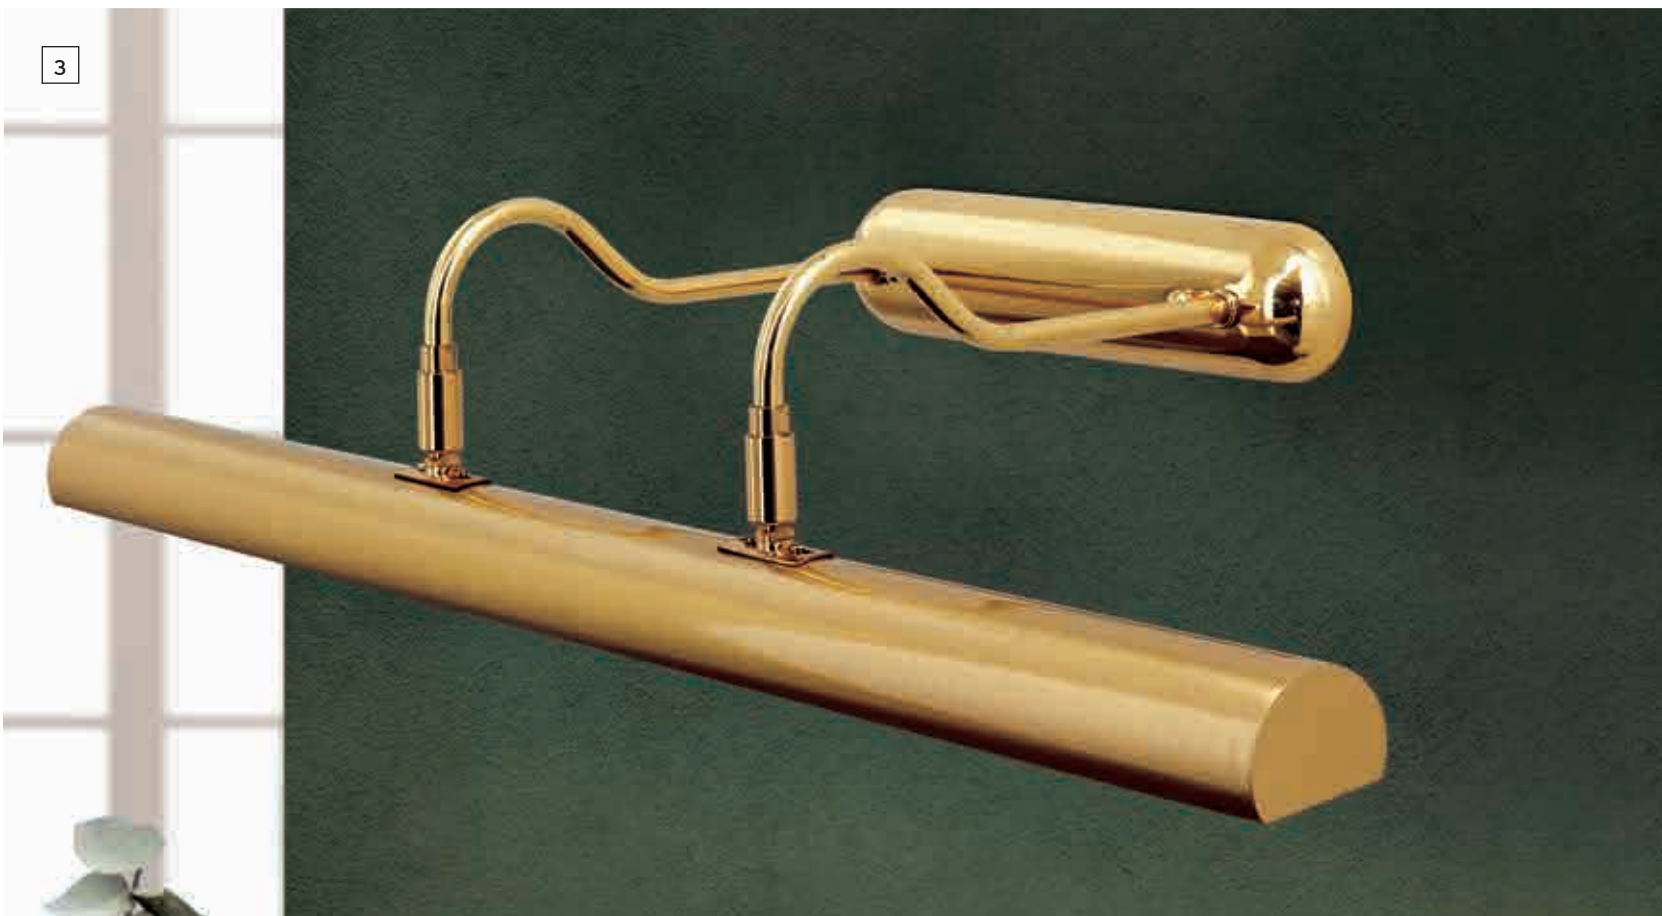

1

2

3

1

WA 2-534/1 MS-matt
B 25 cm, H 13 cm, T 25 cm
EE1 1 x E14/40 W

2

WA 2-535/2 MS-matt
B 35 cm, H 13 cm, T 25 cm
EE1 2 x E14/40 W

3

WA 2-536/3 MS-matt
B 65 cm, H 13 cm, T 25 cm
EE1 3 x E14/40 W

EE1 This luminaire is compatible with bulbs of the energy classes **A++** to **E**

Energy
efficiency