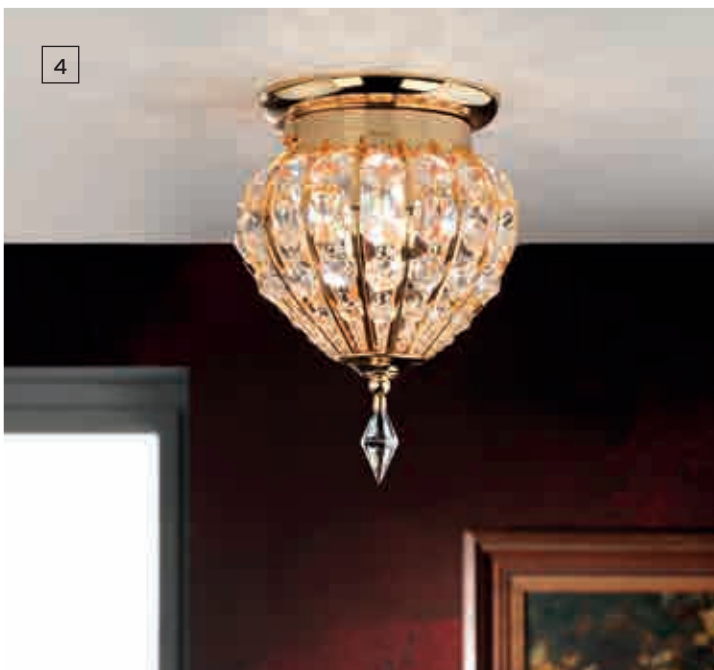

1 DL-479/5+1/82 gold
Ø 82 cm, H 35 cm
EE1 incl. 8 x G9/25 W (max.40 W)

2 DL 7-478/5/500 gold
Ø 50 cm, H 45 cm
EE1 5 x E27/60 W

3 DL 7-478/3/340 gold
Ø 34 cm, H 30 cm
EE1 3 x E27/60 W

1-5 Schöler Crystal

EE1 This luminaire is compatible with bulbs of the energy classes **A++** to **E**

Energy efficiency