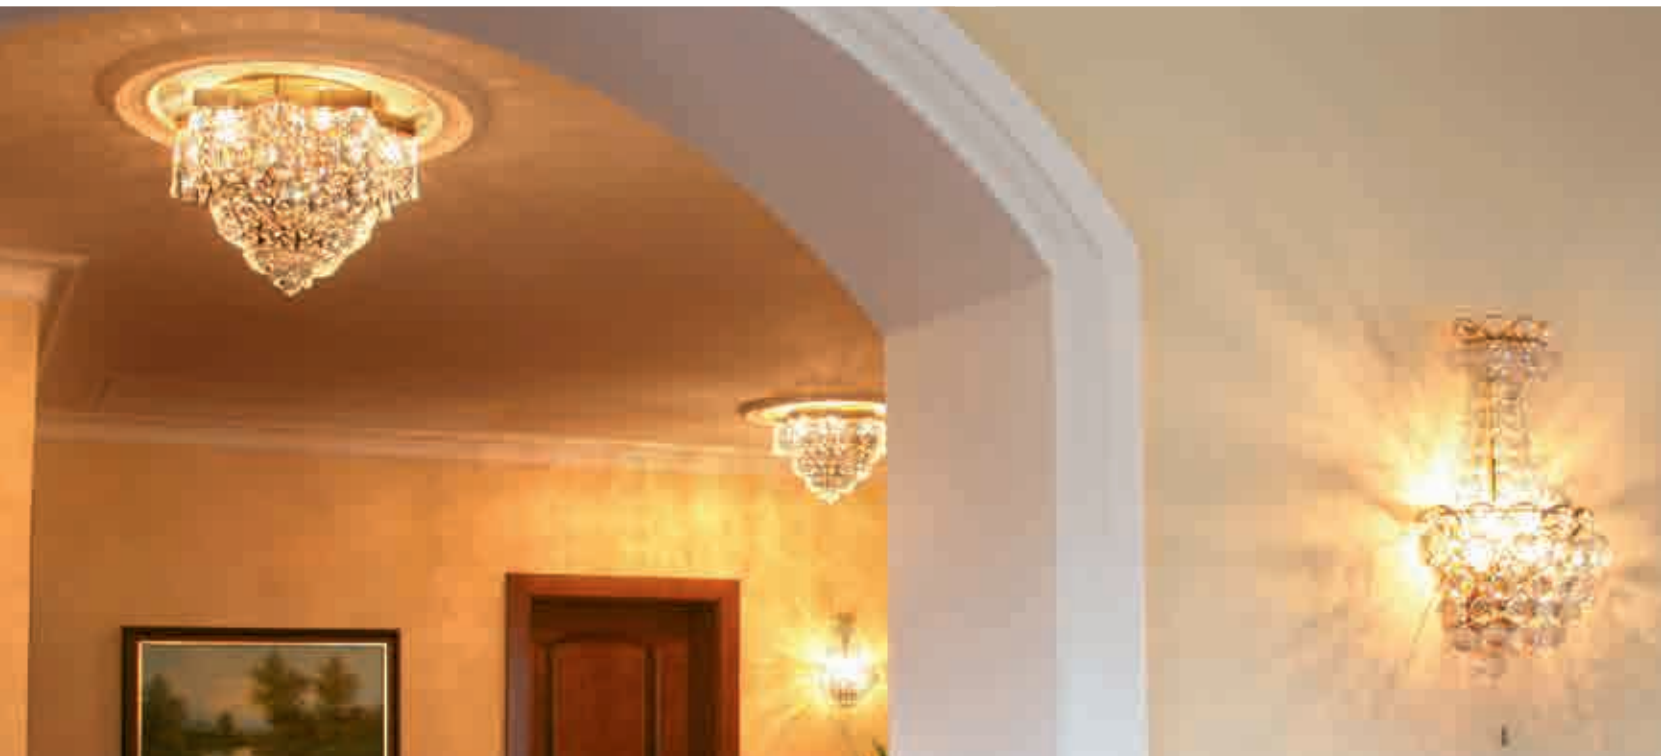

1 DLU 2231/12/80 gold
Ø 87 cm, H 44 cm
EE1 12 x E27/60 W

2 DLU 2231/8/68 gold
Ø 68 cm, H 40 cm
EE1 8 x E27/60 W

3 DLU 2231/4/42 gold
Ø 42 cm, H 35 cm
EE1 4 x E14/40 W

1-3 Schöler Crystal

Energy efficiency EE1 This luminaire is compatible with bulbs of the energy classes **A++** to **E**