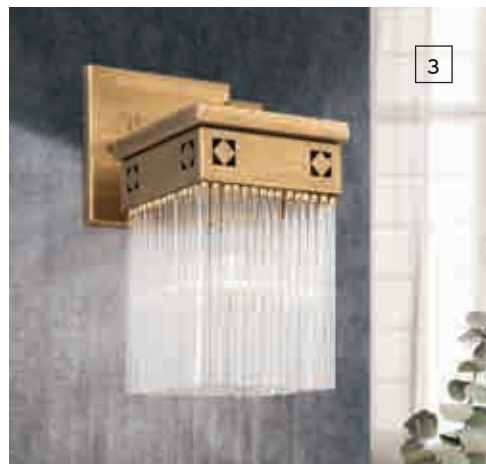

2 DL 7-616/1 Alt-bronze
L 14 cm, B 14 cm, H 21 cm
EE1 1 x E27/60 W
Glasstäbchen 875/150mm

3 WA 2-1324/1 Alt-bronze
B 14 cm, H 29 cm, T 20 cm
EE1 1 x E27/60 W
Glasstäbchen 875/150mm

Energy efficiency

EE1 This luminaire is compatible with bulbs of the energy classes **A++** to **E**