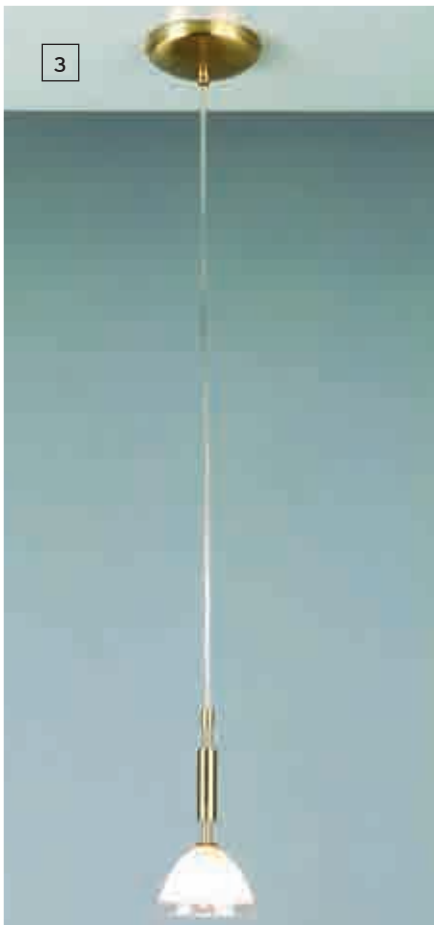

Energy  
 efficiency

**EE1** This luminaire is compatible with bulbs of the energy classes **A++** to **E**

**1** HL 6-1436/1 gold-matt/460 klar-matt  
Ø 25 cm, H 30 cm  
**EE1** 1 x E27/75 W  
Glas 460 klar-matt