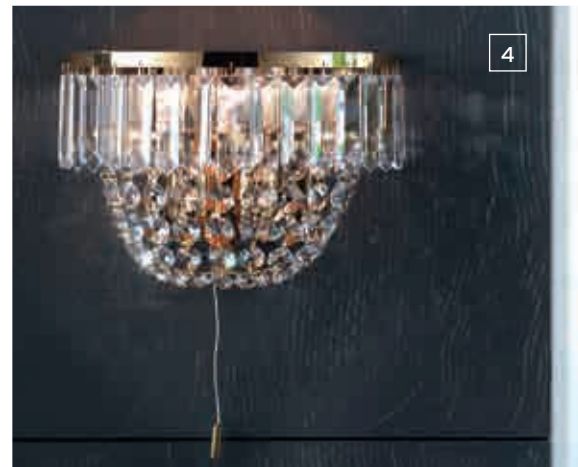

1 DLU 2347/15/120 gold
Ø 120 cm, H 24 cm
EE1 15 x E27/60 W

2 DLU 2347/6/60 gold
Ø 60 cm, H 14 cm
EE1 6 x E14/40 W

3 DLU 2347/13/100 gold
Ø 100 cm, H 24 cm
EE1 13 x E14/40 W

4 WA 2-1021/2 gold
W 23 cm, H 15 cm, D 10 cm
EE1 2 x E14/40 W

1-4 SPECTRA® Swarovski® Crystal and Schöler Crystal
Mirrorplate on Ø 85 - 120 cm CrNi

EE1 This luminaire is compatible with bulbs of the energy classes **A++** to **E**

Energy
efficiency