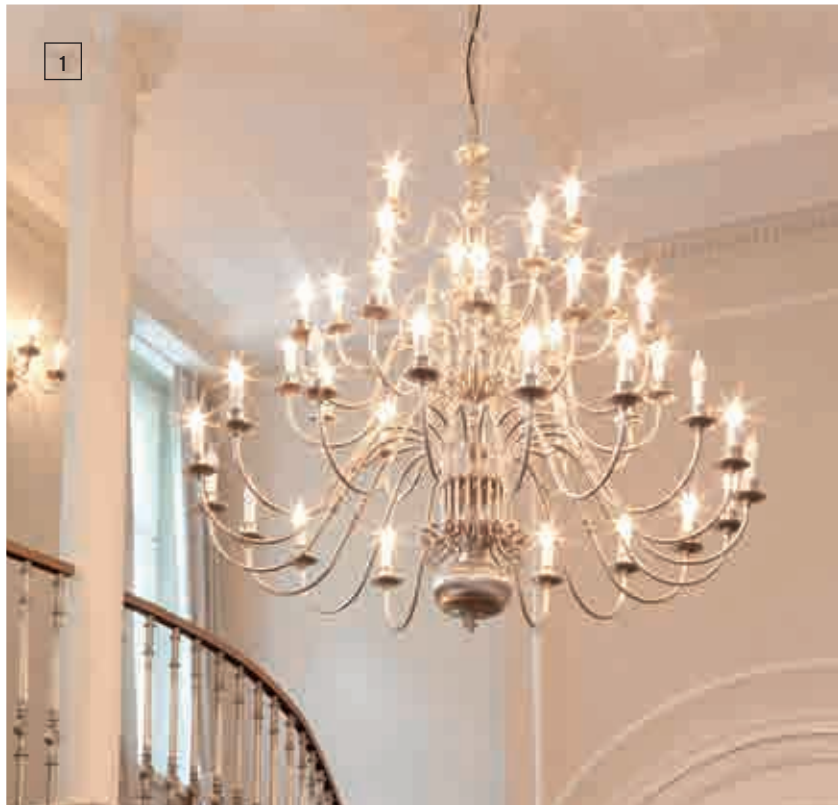

Energy  
 efficiency

EE1 This luminaire is compatible with bulbs of the energy classes **A++** to **E**

1

2

1

1 Luxury private mansion, Prague / Czech Republic

EE1 LU 1239/18+12+6+3 satin  
 Ø 150 cm, H 140 cm  
 39 x E14/40 W  
 ohne Adler