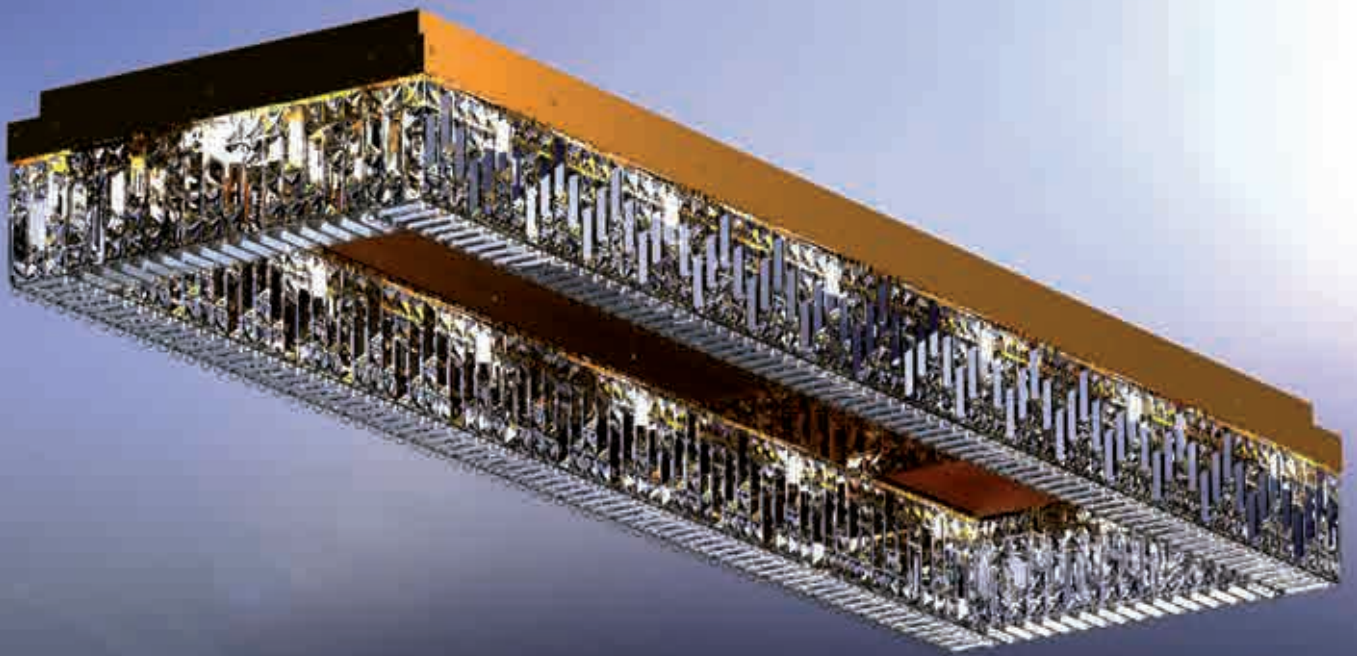

1-3 Schöler Crystal®

Energy  
 efficiency

EE1 This luminaire is compatible with bulbs of the energy classes **A++** to **E**

1

2

1

SA-DLU 2411/16/150x67 gold  
L 150 cm, B 67 cm, H 16 cm  
EE1 16 x E14/max. 40 W  
PRODUCTION ON ORDER