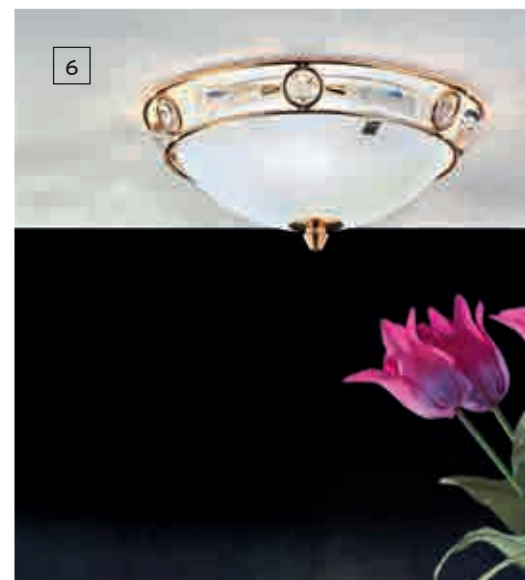

4 DL 7-480/3/45 gold/opal-matt
Ø 45 cm, H 14 cm
EE1 3 x E27/60 W
Glas 465 opal-matt

5 DL 7-480/2/38 gold/klar-matt
Ø 38 cm, H 11 cm
EE1 2 x E27/60 W
Glas 464 klar-matt

6 DL 7-480/2/25 gold/opal-matt
Ø 25 cm, H 10 cm
EE1 2 x E14/40 W
Glas 462 opal-matt

7 STL 12-1092/1 satin/klar-matt
Ø 40 cm, H 178 cm
EE1 1 x E27/100 W
Glas 468 klar-matt

1-6 1A full-cut crystal

Energy efficiency **EE1** This luminaire is compatible with bulbs of the energy classes **A++** to **E**