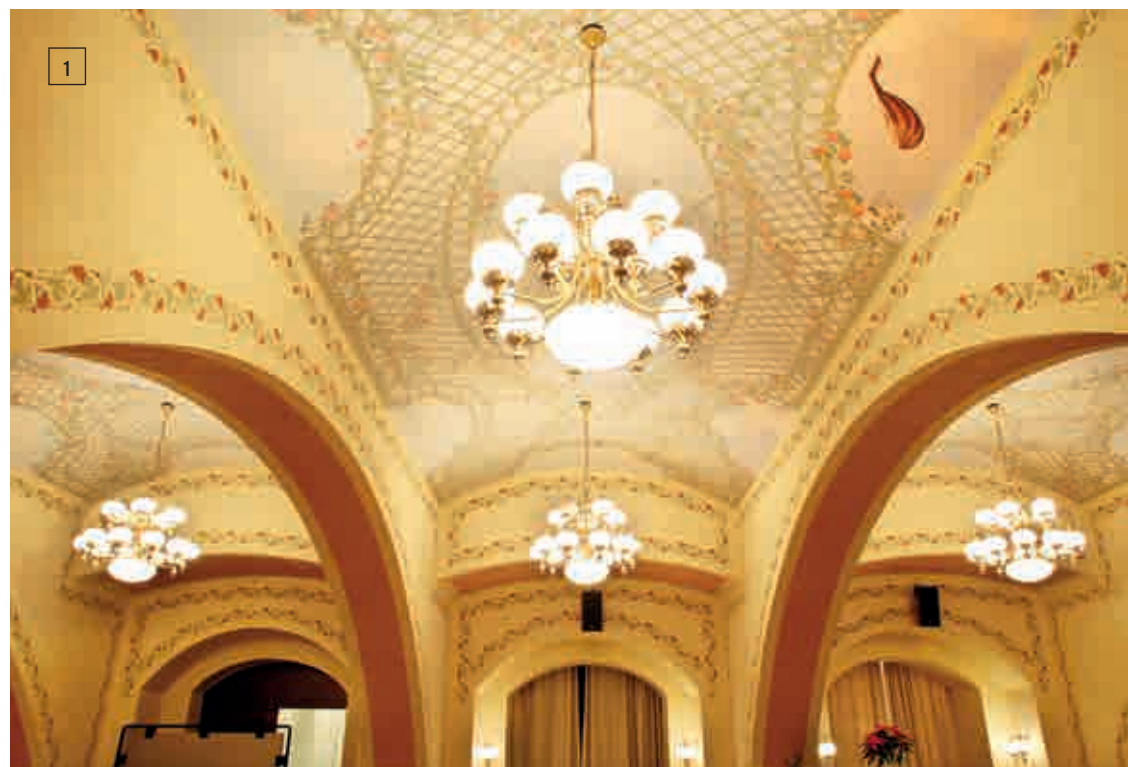

1 Historical Restaurant
„Wiener Rathauskeller“,
Vienna / Austria

LU 1319/10+5+1 MS/328, 337 opal
Ø 96 cm, H 90 cm
15 x E27/60 W + 1 x E27/75 W
Glas 328, 337 opal

Energy efficiency **EEI** This luminaire is compatible with bulbs of the energy classes **A++** to **E**