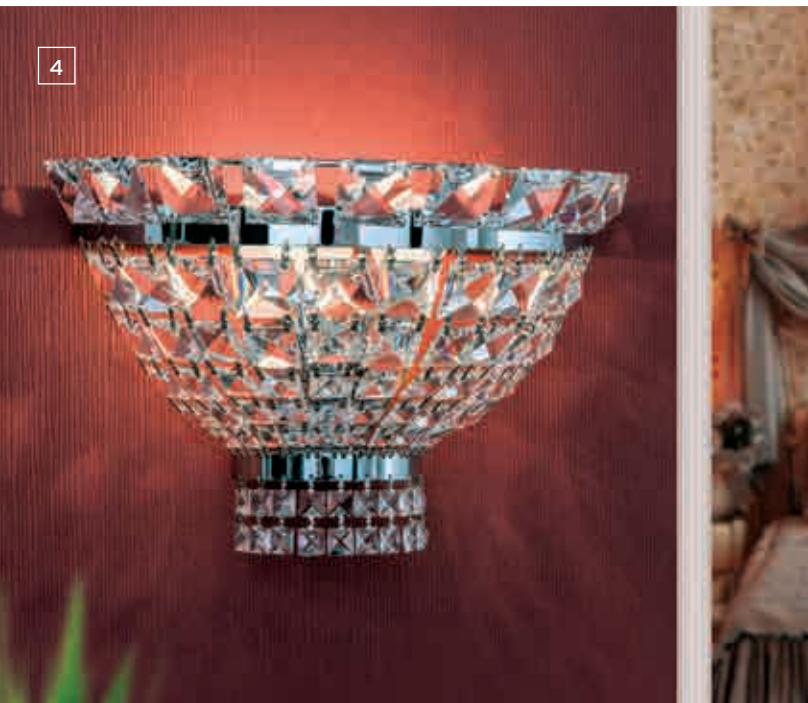

3 LU 2239/9/45 gold  
 Ø 45 cm, H 70 cm  
 EE1 9 x E14/40 W

4 LU 2240/6+6/70 gold  
 Ø 70 cm, H 60 cm  
 EE1 12 x E14/40 W

also available:  
 LU 2238/15/60  
 Ø 60 cm, H 32 cm  
 15 x E14/40 W

also available:  
 LU 2240/9+9/90 gold  
 Ø 86 cm, H 76 cm  
 18 x E14/40 W

H = height without chain  
 1-4 Strass® Swarovski® Crystal

EE1 This luminaire is compatible with bulbs of the energy classes **A++** to **E**

Energy efficiency

2

1

4

3

1 DLU 2238/9/60 chrom  
 Ø 60 cm, H 32 cm  
 EE1 9 x E27/60 W