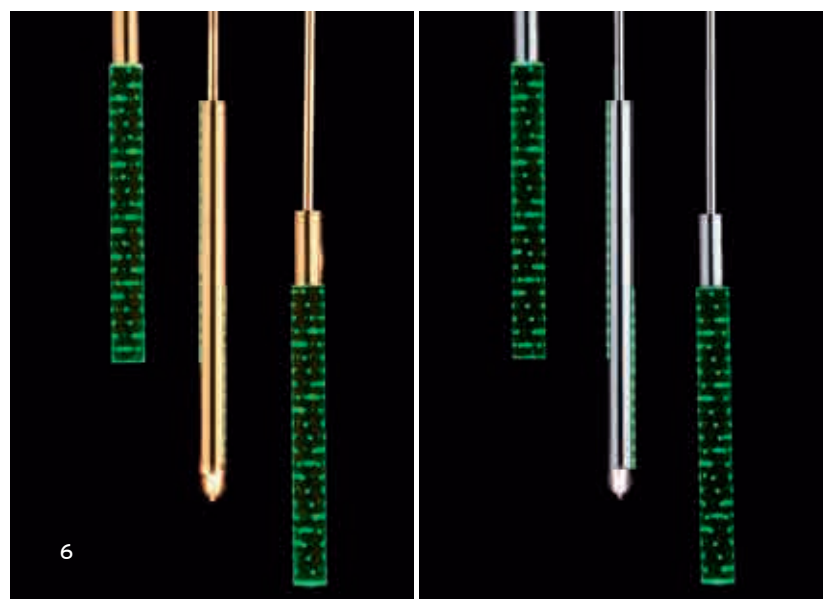

6

3 Acrylglasstab mit Rillen
tube gold or chrom, LED amber
EE1

4 Acrylglasstab mit Blasen
tube gold or chrom, LED amber
EE1

5 Acrylglasstab mit Rillen
tube gold or chrom, LED green
EE1

6 Acrylglasstab mit Blasen
tube gold or chrom, LED green
EE1

Energy efficiency EE1 This luminaire is compatible with bulbs of the energy classes A+ to B