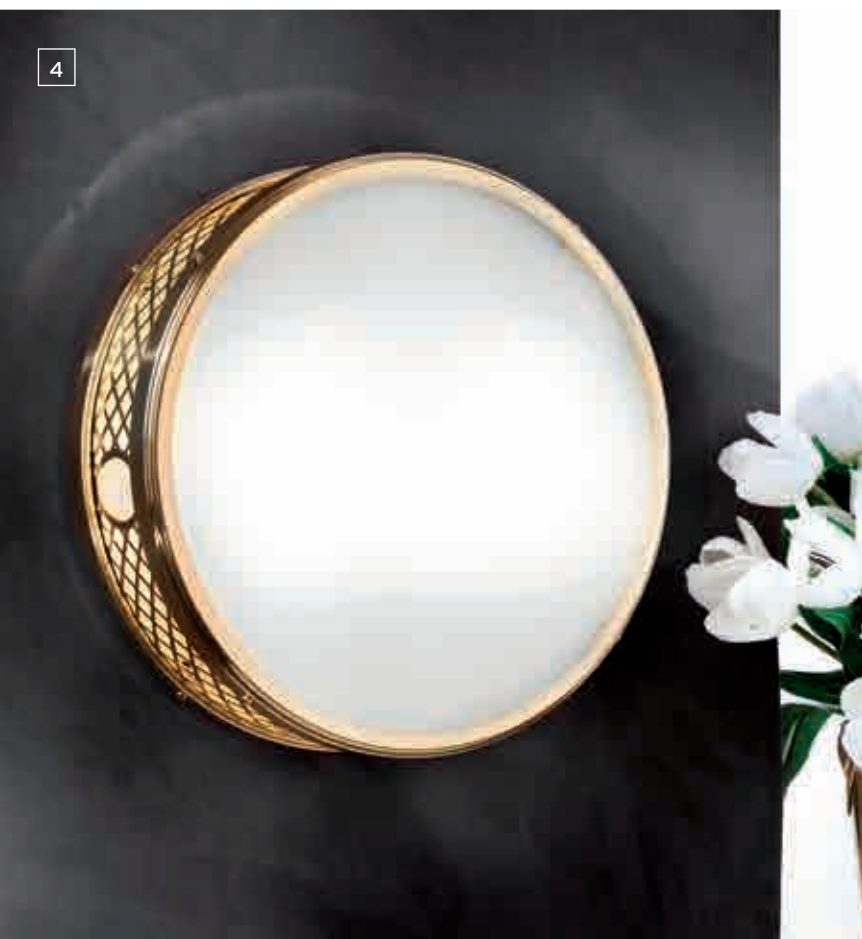

1-5 available in solid brass, nickel and antique solid brass

**EE1** This luminaire is compatible with bulbs of the energy classes **A++** to **E**

Energy efficiency

1

2

3

4

5