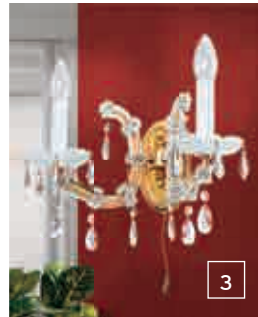

1

2

4

3

5

6

8

7

6 WA 2-463/2 gold left
W 25 cm, H 38 cm, Ø 12 cm,
EE1 2 x E14/40 W

7 STL 12-802/6+3 MT-gold/A
Ø 68 cm, H 165 cm
EE1 9 x E14/40 W

8 LU 2211/8+4 MT-gold-A
Ø 68 cm, H 45 cm
EE1 12 x E14/40 W

H = height without chain

1-8 SPECTRA® Swarovski® Crystal, STRASS® Swarovski® Crystal, Schöler Crystal and 1A full-cut Crystal combined

EE1 This luminaire is compatible with bulbs of the energy classes **A++** to **E**

Energy efficiency