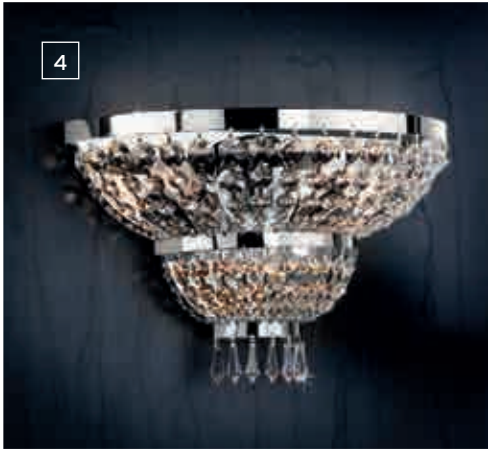

5 DLU 2388/20/120x90 chrom/oval
Ø 120 cm, H 50 cm
EE1 18 x E27/60 W

1 DLU 2388/18/120 chrom
Ø 120 cm, H 50 cm
EE1 18 x E27/60 W

2 DLU 2388/15/105 chrom
Ø 105 cm, H 45 cm
EE1 15 x E27/60 W

3 DLU 2388/15/90 chrom
Ø 90 cm, H 40 cm
EE1 15 x E27/60 W

4 WA 2-1170/3 chrom
W 40 cm, W 24 cm, D 20 cm
EE1 3 x E14/40 W

1-5 Schöler Crystal®

EE1 This luminaire is compatible with bulbs of the energy classes **A++** to **E**

Energy efficiency