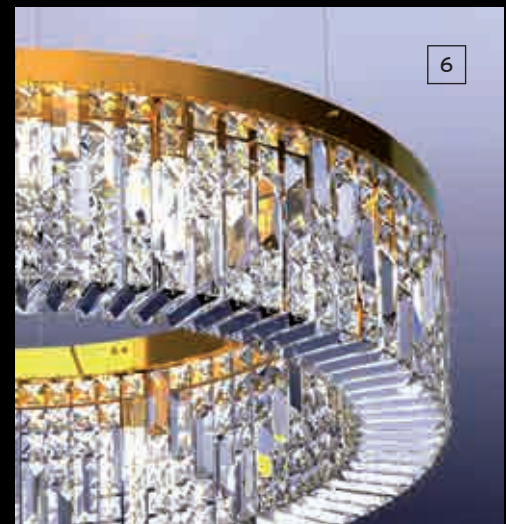

EE1 This luminaire is compatible with bulbs of the energy classes **A++** to **E**

Energy efficiency

3

4

1

2

1 LU 2412/8+4 nickel/  
4469 weiß (Strass)  
EE1 Ø 113 cm, H 69 cm  
12 x E14/40 W  
Schirm 4469 weiß