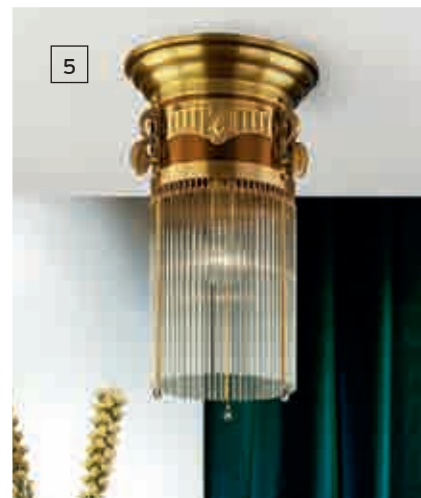

5 WA 2-1104/2 alt-MS/Stäbchen  
 W 37 cm, H 31 cm, D 18 cm  
 EE1 2 x E14/40 W  
 Glas 2-1104/2 alt-MS  
 Stäbchengarnitur

1 H = height without chain

Energy  
 efficiency

EE1 This luminaire is compatible with bulbs of the energy classes **A++** to **E**