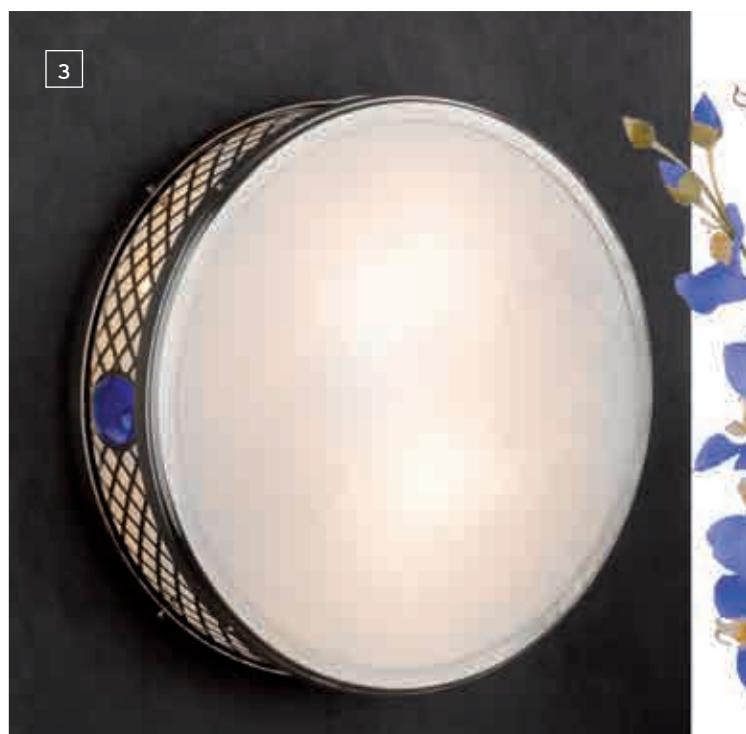

3

3 NU 9-381/2/400 Nickel
Ø 40 cm, H 17 cm
EE1 2 x E14
Glas 489 opal-glänzend