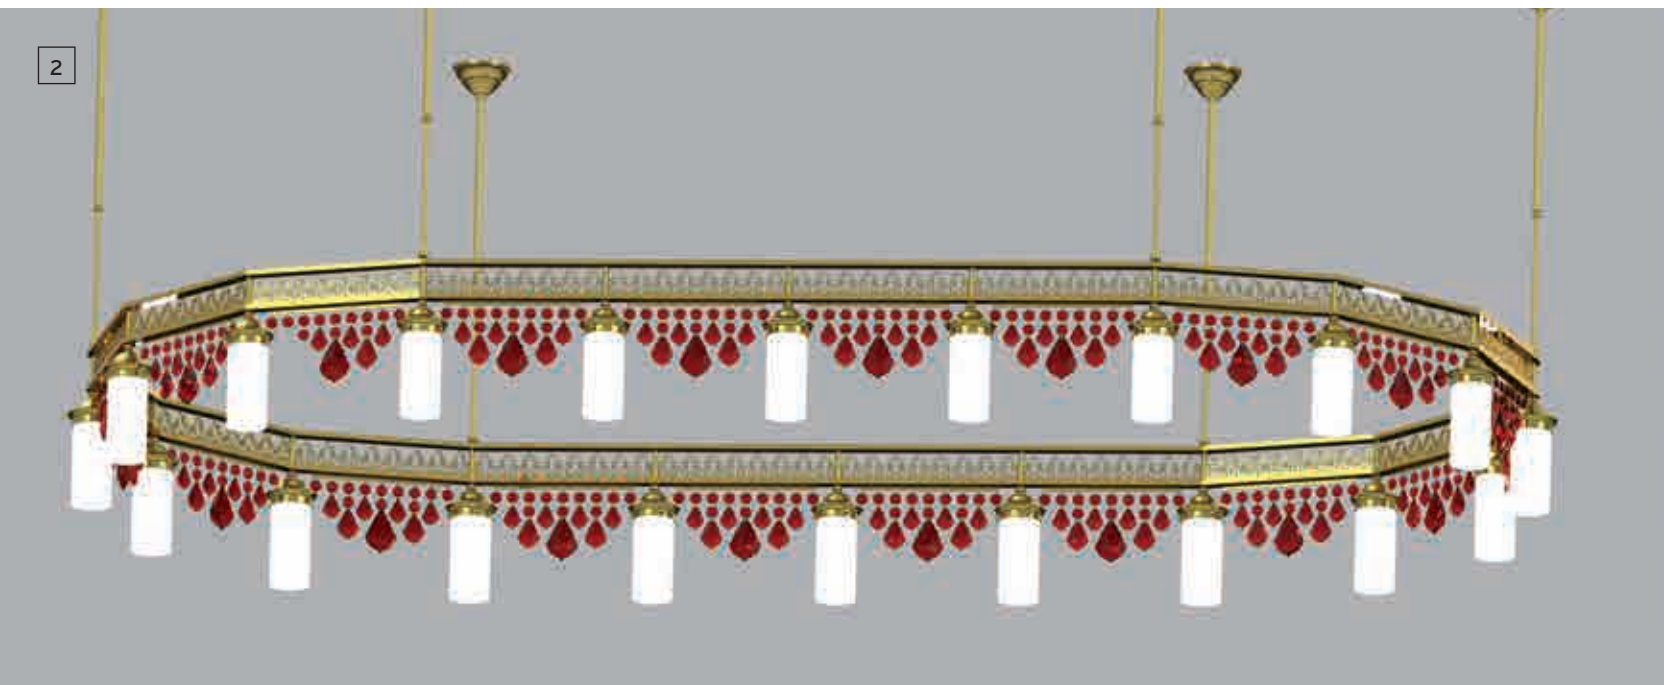

1

2

3

4

1 Example for special production based on HL 6-1552 gold

2 Example for special production based on HL 6-1552 gold

3 HL 6-1552/3 gold
L 83 cm, W 10 cm
EE1 H 85 - 112 cm adjustable
3 x E27/60 W
Glas 421 opal-sm
Item on picture shown with crystal „PENDEL GRÜN“

4 HL 6-1552/4 gold
L 116 cm, W 10 cm
EE1 H 85 - 112 cm adjustable
4 x E27/60 W
Glas 421 opal-sm
Item on picture shown with crystal „PENDEL GRÜN“

1-4 24 Karat gold plated, Schöler Crystal®, Dimensions between center lines of bulbs 360 mm

1-4 Items available with Decor 1704 gold or Decor 1705 gold. The following crystal colors are possible: clear, amber, red, blue, green

Energy efficiency

EE1 This luminaire is compatible with bulbs of the energy classes **A++** to **E**