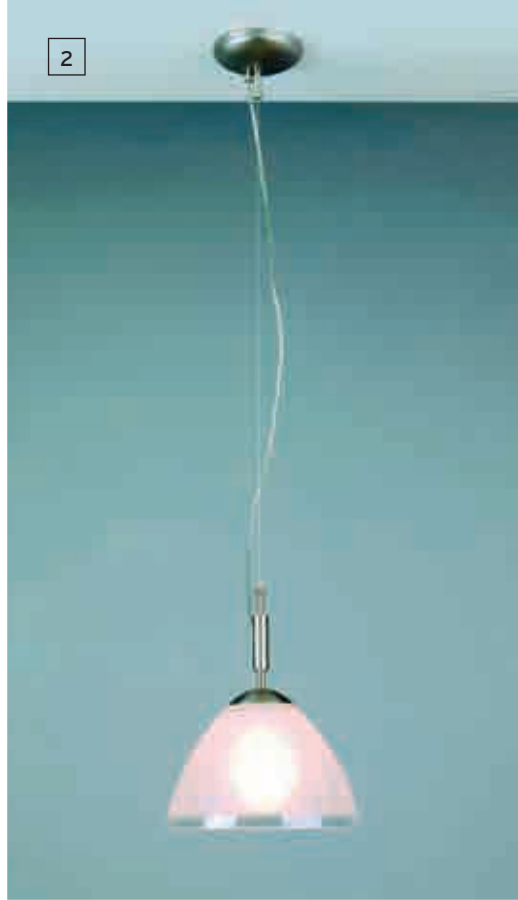

Energy  
 efficiency

**EE1** This luminaire is compatible with bulbs of the energy classes **A++** to **E**

**1** HL 6-1436/1 gold-matt/460 klar-matt  
Ø 25 cm, H 30 cm  
**EE1** 1 x E27/75 W  
Glas 460 klar-matt