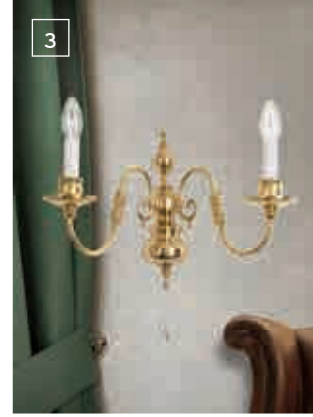

1

2

3

4

5

6

7

8

1 LU 1239/12+6+3 patina mit Adler
Ø 106 cm, H 96 cm
EE1 21 x E14/40 W

2 WA 2-349/3 patina
W 47 cm, H 30 cm, D 26 cm
EE1 3 x E14/40 W

3 WA 2-349/2 MS
W 40 cm, H 30 cm, D 20 cm
EE1 2 x E14/40 W

4 WA 2-349/3 MS
W 47 cm, H 30 cm, D 26 cm
EE1 3 x E14/40 W

5 WA 2-349/2 patina
W 40 cm, H 30 cm, D 20 cm
EE1 2 x E14/40 W

6 LU 1239/18+12+6+3 MS
Ø 150 cm, H 140 cm
EE1 39 x E14/40 W

7 WA 2-349/1 MS
W 9 cm, H 30 cm, D 26 cm
EE1 1 x E14/40 W

8 WA 2-349/1 patina
W 9 cm, H 30 cm, D 26 cm
EE1 1 x E14/40 W

1, 6 H = height without chain | 1-8 available in Patina or MS

EE1 This luminaire is compatible with bulbs of the energy classes **A++** to **E**

Energy efficiency