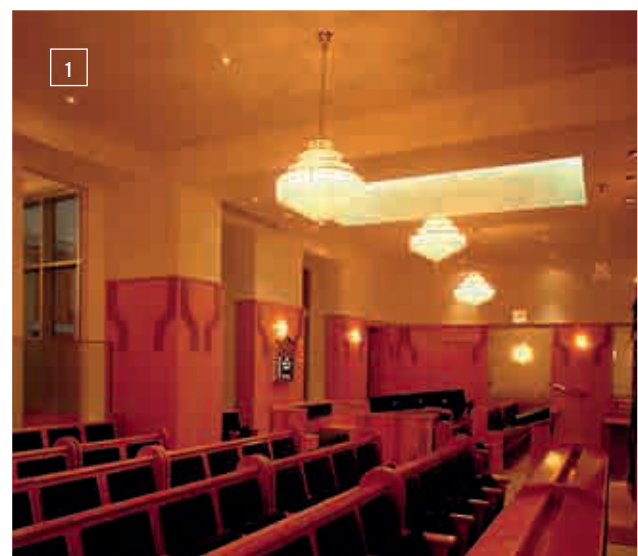

1 Jewish Synagogue, Vienna / Austria

2 Jewish Synagogue, Vienna / Austria

EE1 Auf Anfrage / by request:
LU 2282/13/63 gold
Ø 63 cm, H 65 cm
4 x E14/40 W
9 x E27/60 W

EE1 WA 2-638/2 gold
W 25 cm, H 25 cm
2 x E14/40 W

1-2 Schöler Crystal and crystal sticks

Energy efficiency

EE1 This luminaire is compatible with bulbs of the energy classes **A++** to **E**