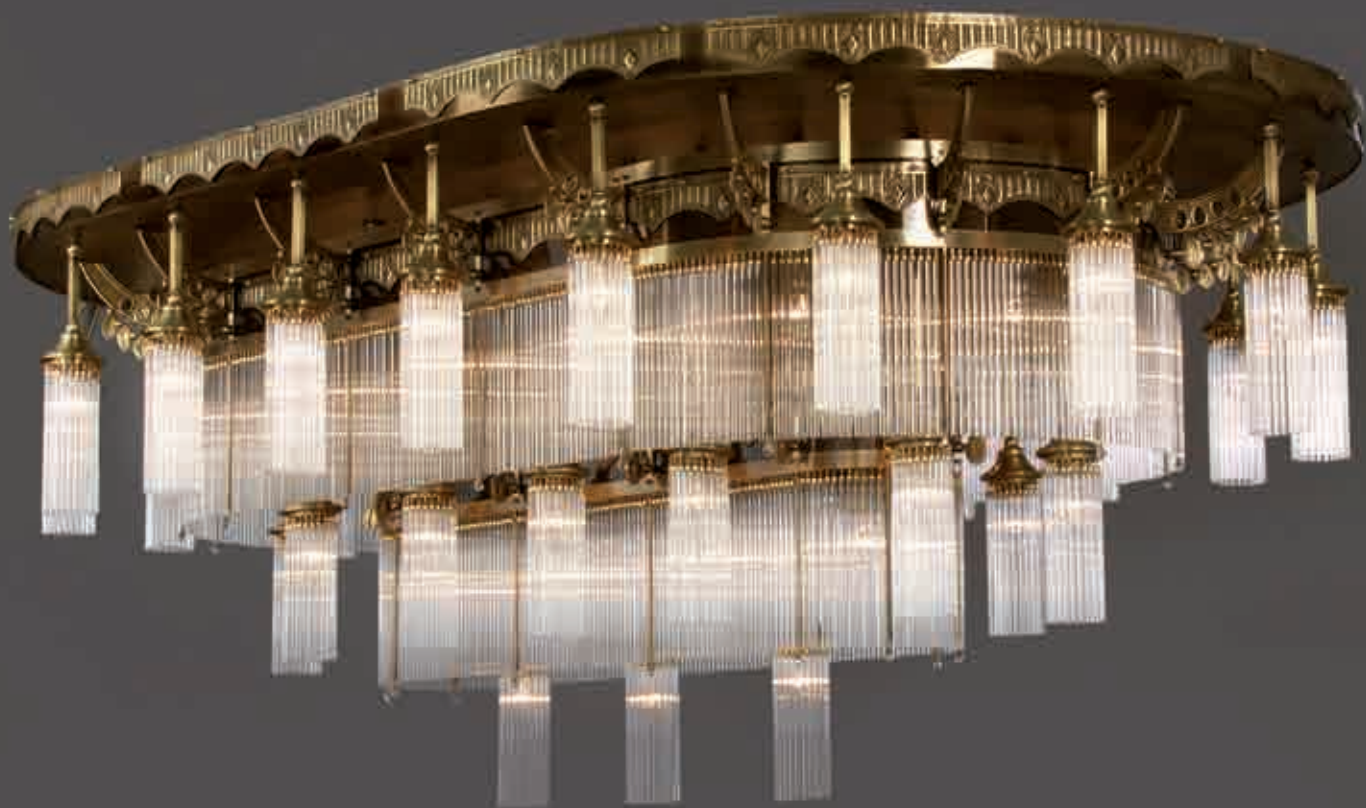

1

2

1 DLU 1660/18+12+3/alt-MS-oval/
Stäbchen

EE1 200 x 120 cm, H 85 cm
33 x E14/40 W, 16 x E27/60 W
Glas DLU 1660/18+12+3 alt-MS
(Stäbchengarnitur)

2 DLU 1660/18+12+3/alt-MS-oval/
Opalkugel

EE1 200 x 120 cm, H 80 cm
33 x E14/40 W, 16 x E27/60 W
Glas 149 opal-sm

Energy
efficiency

EE1 This luminaire is compatible with bulbs of the energy classes **A++** to **E**