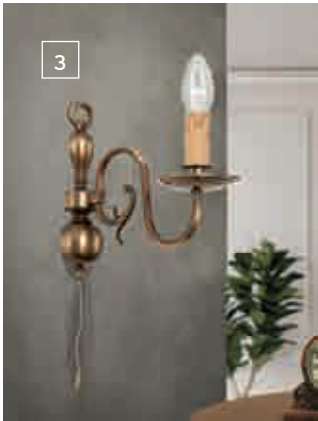

5 WA 2-423/2 patina  
 W 26 cm, H 16 cm, D 14 cm  
 EE1 2 x E14/40 W

1-3 H = height without chain

Energy efficiency

EE1 This luminaire is compatible with bulbs of the energy classes **A++** to **E**

1

2

3

5