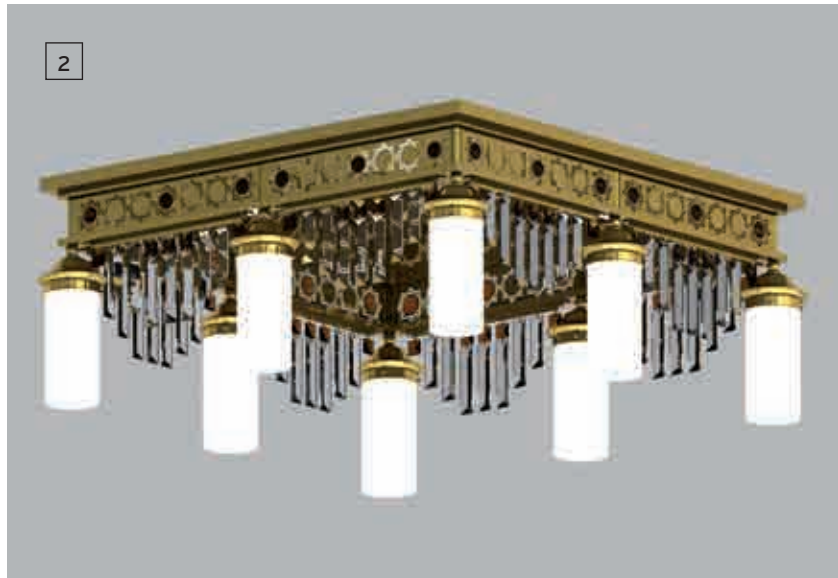

Energy efficiency EE1 This luminaire is compatible with bulbs of the energy classes A++ to E

3

1

2

**1** DLU 1705/12+8 gold  
115 x 115 cm, H 45 cm  
**EE1** 20 x E27/60 W  
Glas 421 opal-sm  
Item on picture shown with  
Crystal „PRISMA KLAR“