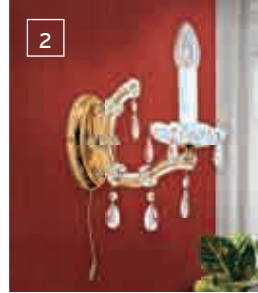

1

2

4

3

5

6

8

7

6 WA 2-463/2 gold left
W 25 cm, H 38 cm, Ø 12 cm,
EE1 2 x E14/40 W

7 STL 12-802/6+3 MT-gold/A
Ø 68 cm, H 165 cm
EE1 9 x E14/40 W

8 LU 2211/8+4 MT-gold-A
Ø 68 cm, H 45 cm
EE1 12 x E14/40 W

H = height without chain

1-8 SPECTRA® Swarovski® Crystal, STRASS® Swarovski® Crystal, Schöler Crystal and 1A full-cut Crystal combined

EE1 This luminaire is compatible with bulbs of the energy classes **A++** to **E**

Energy efficiency