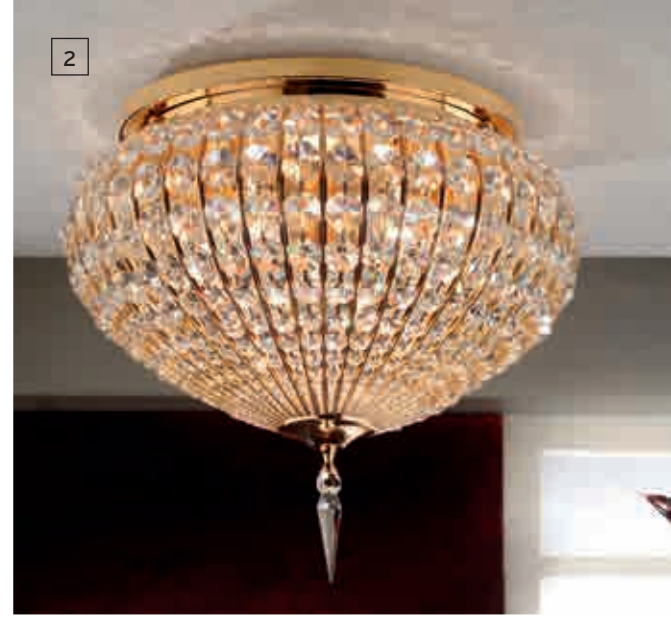

1 DL-479/5+1/82 gold
Ø 82 cm, H 35 cm
EE1 incl. 8 x G9/25 W (max.40 W)

2 DL 7-478/5/500 gold
Ø 50 cm, H 45 cm
EE1 5 x E27/60 W

3 DL 7-478/3/340 gold
Ø 34 cm, H 30 cm
EE1 3 x E27/60 W

4 DL 7-478/3/170 gold
Ø 17 cm, H 24 cm
EE1 incl. 3 x G9/25 W (max.40 W)

5 DL 7-478/3/240 gold
Ø 24 cm, H 32 cm
EE1 incl. 3 x G9/40 W (max.40 W)

1-5 Schöler Crystal

EE1 This luminaire is compatible with bulbs of the energy classes **A++** to **E**

Energy efficiency