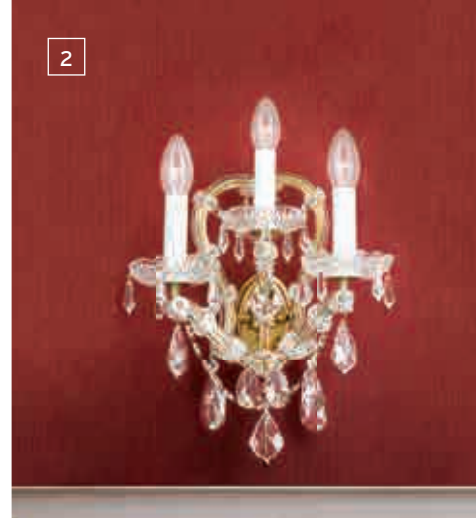

1

2

1

LU 2216/14+7 MT-gold/A
Ø 105 cm, H 70 cm
EE1 21 x E14/40 W

2

WA 2-484/3 MT-gold/A
3 x E14/40 W
EE1 (matching to Serie 2216)

H = height without chain
SPECTRA® Swarovski® Crystal, STRASS® Swarovski® Crystal, Schöler Crystal and 1A full-cut Crystal combined

EE1 This luminaire is compatible with bulbs of the energy classes **A++** to **E**

Energy efficiency