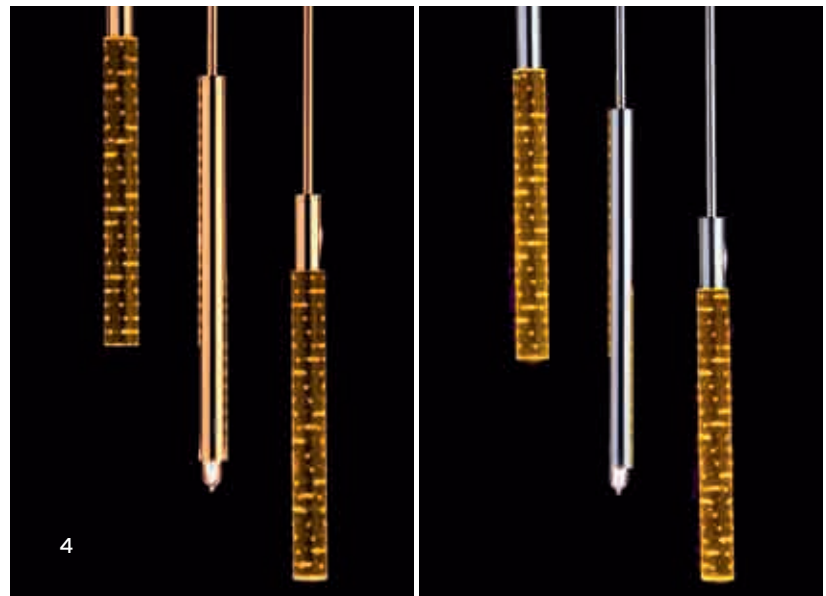

EE1 This luminaire is compatible with bulbs of the energy classes **A+** to **B**

Energy  
efficiency

SPIRALLUSTER

211

1

2

3

4