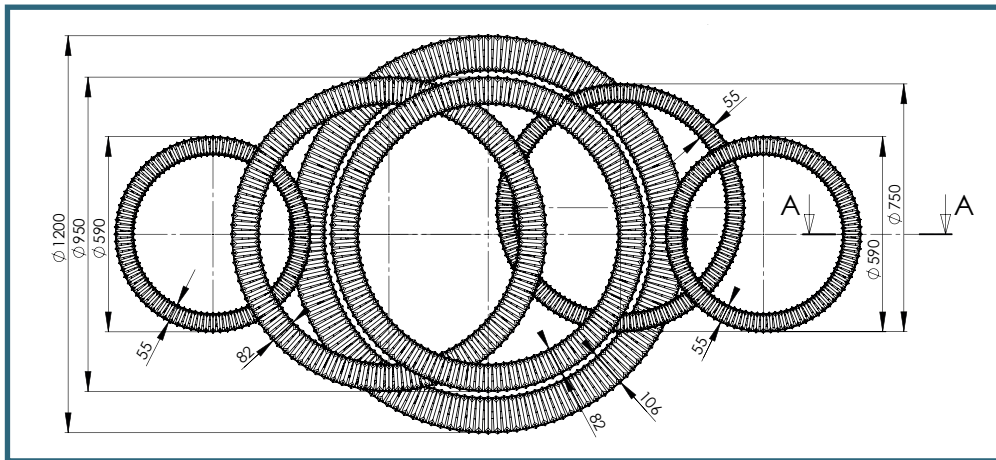

1

1

Private Villa London / England

EE1

SA-Combination of
2 x SA-LU 2411/6/60 Patina
1 x SA-LU 2411/8/75 Patina
2 x SA-LU 2408/10/95 Patina
1 x SA-LU 2408/16/120 Patina
GesH 100 cm
PRODUCTION ON ORDER

Schöler Crystal®

EE1 This luminaire is compatible with bulbs of the energy classes **A++** to **E**

Energy efficiency

RING

39