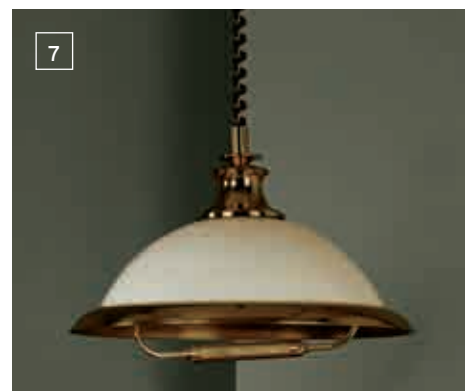

8

9

1 LU 1376/3 patina/354 champagne
Ø 54 cm, H 39 cm, 3 x E27/60 W
EE1 Glas 354 champagne

2 LU 1376/2 patina/354 champagne
W 55 cm, H 39 cm, 2 x E27/60 W
EE1 Glas 354 champagne

3 HL 6-1113/1 patina-Kette/
355 champagne
EE1 Ø 35 cm, H 20 cm, 1 x E27/75 W
Glas 355 champagne

4 LA 4-598/2 patina/354 champagne
W 55 cm, H 63 cm, D 25 cm
EE1 2 x E27/60 W, Glas 354 champagne

5 DL 7-085/2/26 patina/champagne
Ø 26 cm, H 11 cm, 2 x E14/40 W
EE1 Glas 7-085 champagne

6 DL 7-086/2/35 patina/champagne
Ø 35 cm, H 12 cm, 2 x E27/60 W
EE1 Glas 7-086 champagne

7 HL 6-1114/1 patina-Zug/356 opal
Ø 49 cm, H 65 - 155 cm adjustable
EE1 1 x E27/75 W, Glas 356 opal

8 DL 7-086/2/35 patina/champagne
Ø 35 cm, H 12 cm, 2 x E27/60 W
EE1 Glas 7-086 champagne

9 WA 2-547/1 patina/354 champagne
W 25 cm, H 30 cm, D 35 cm
EE1 1 x E27/60 W, Glas 354 champagne

Energy
efficiency

EE1 This luminaire is compatible with bulbs of the energy classes **A++** to **E**