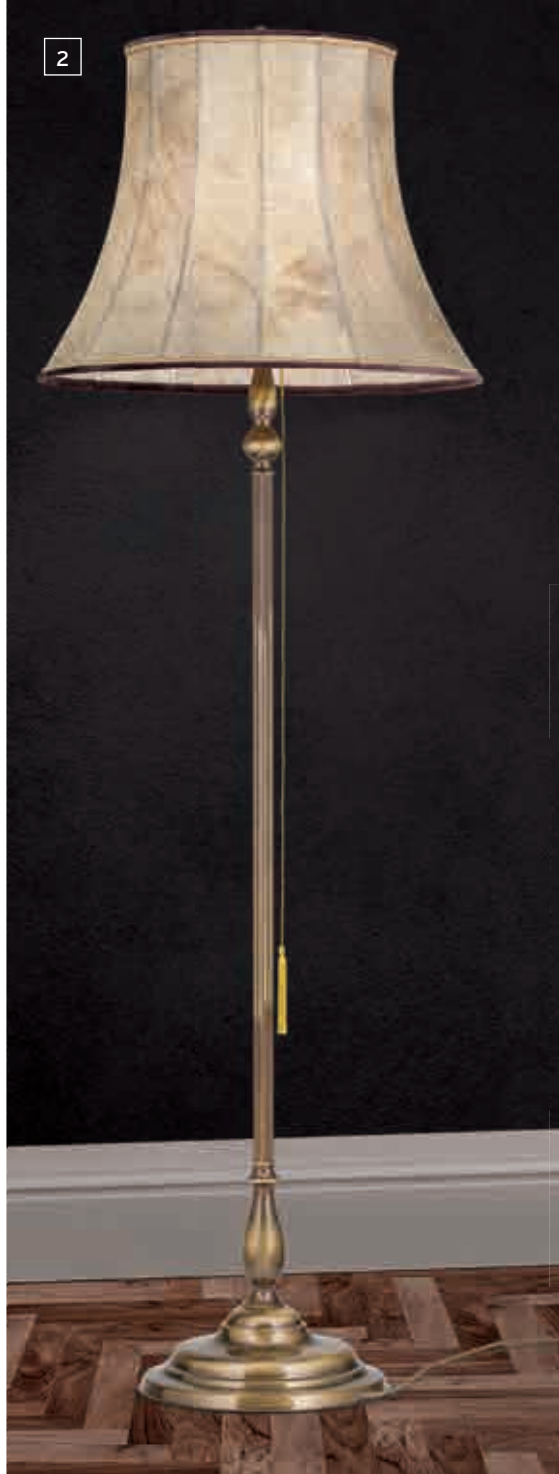

1

2

3

4

5

1 STL 12-793/4 patina/4230
Ø 52 cm, H 154 cm
EE1 4 x E14/40 W
Schirm 4230 braun, echt Haut

2 STL 12-790/2 patina/4223
Ø 52 cm, H 156 cm
EE1 2 x E27/60 W
Schirm 4223 braun, echt Haut

3 LA 4-448/4 patina/4222
Schirm 4222 braun, echt Haut
EE1 Ø 42 cm, H 62 cm
4 x E14/40 W

4 LA 4-444 MS/4226
Schirm 4226 braun, echt Haut
EE1 Ø 40 cm, H 64 cm
E27/75 W

5 LA 4-443 patina/4225
o.Abb.: LA 4-443 MS/4225 Haut braun
EE1 Schirm 4225 braun, echt Haut
Ø 34 cm, H 49 cm
1 x E27/75W

Energy
efficiency

EE1 This luminaire is compatible with bulbs of the energy classes **A++** to **E**