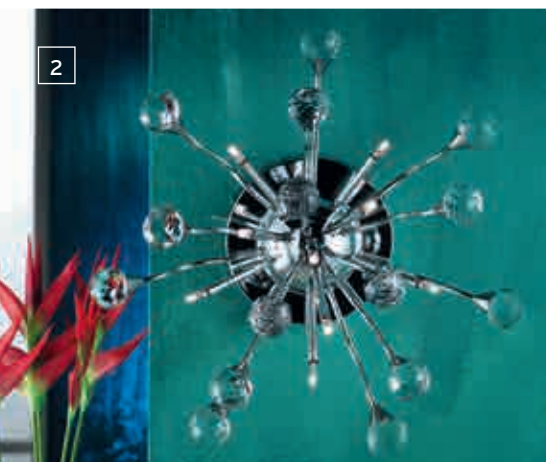

1 LU 2330/36/70 chrom
Ø 82 cm, H 45 cm
EE1 incl. 36 x 12 V/10 W halogen

2 WA 2-837/9 chrom
Ø 42 cm, D 22 cm
EE1 incl. 9 x 12 V/10 W halogen
(also usable as ceiling lamp)

2