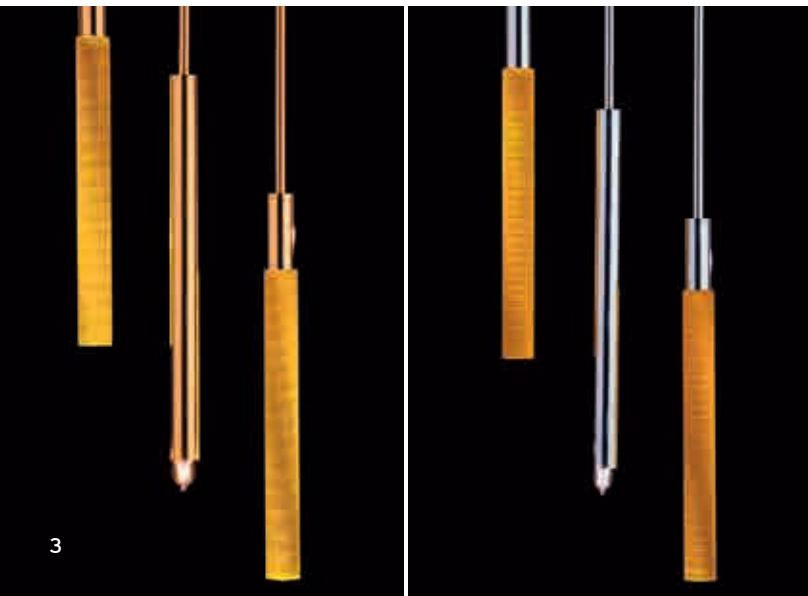

EE1 This luminaire is compatible with bulbs of the energy classes **A+** to **B**

Energy  
efficiency

SPIRALLUSTER

211

1

2

3

4