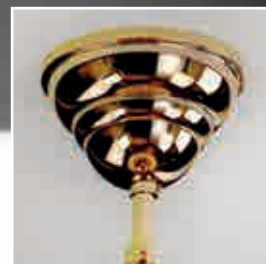

1

1 LU 2388/24/120 gold
Ø 120 cm, H 170 cm
EE1 24 x E27/60 W

H = height without chain
Schöler Crystal®

Energy efficiency

EE1 This luminaire is compatible with bulbs of the energy classes **A++** to **E**