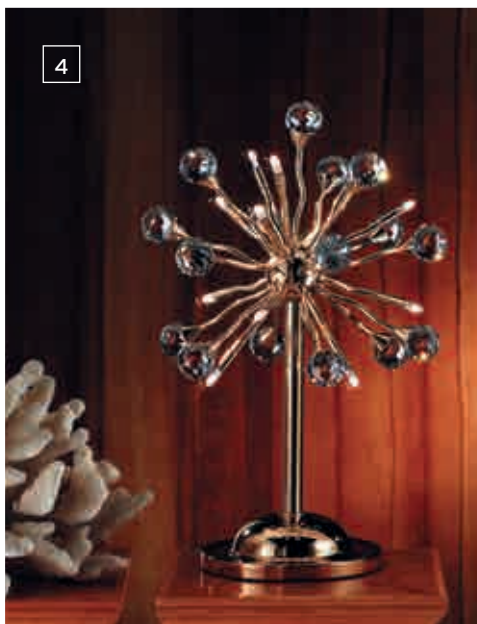

Energy efficiency EE1 This luminaire is compatible with bulbs of the energy classes **A++** to **E**

1

2

4

3

1

LU 2330/36/70 gold  
 Ø 82 cm, H 45 cm  
 EE1 incl. 36 x 12 V/10 W halogen

2