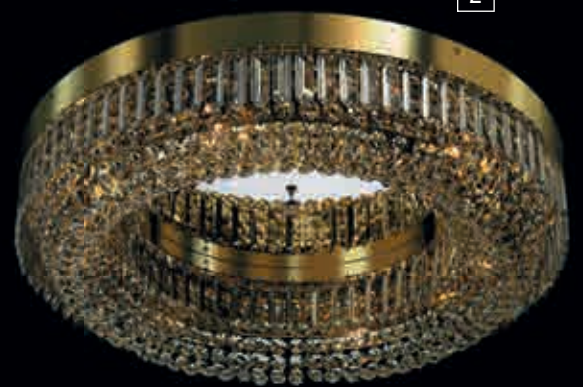

2 DLU 2347/6/60 chrom  
 Ø 60 cm, H 14 cm  
 EE1 6 x E14 /40 W

3 DLU 2347/11/85 gold  
 Ø 85 cm, H 20 cm  
 EE1 11 x E14/40 W

4 WA 2-1021/2 chrom  
 W 23 cm, H 15 cm, D 10 cm  
 EE1 2 x E14/40 W

1-4 SPECTRA® Swarovski® Crystal and Schöler Crystal  
 Mirrorplate on Ø 85 - 120 cm CrNi

Energy  
 efficiency

EE1 This luminaire is compatible with bulbs of the energy classes **A++** to **E**

1 DLU 2347/15/120 gold  
 Ø 120 cm, H 24 cm  
 EE1 15 x E27/60 W

2 DLU 2347/6/60 gold  
 Ø 60 cm, H 14 cm  
 EE1 6 x E14/40 W