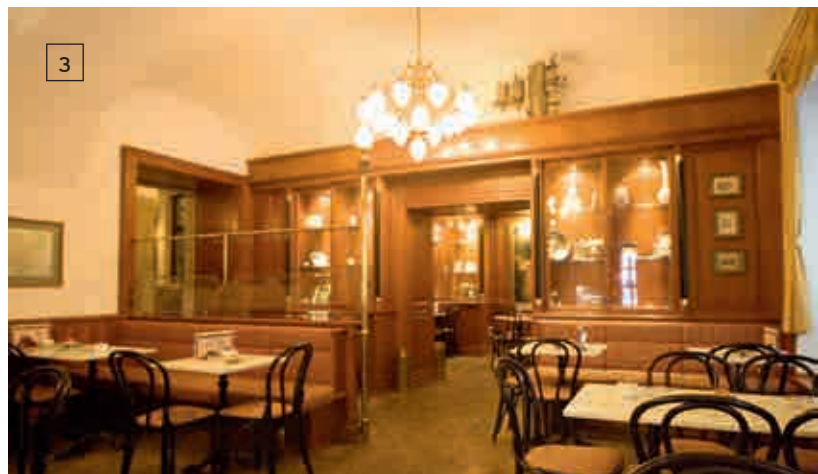

1

2

3

3

Energy efficiency **EE1** This luminaire is compatible with bulbs of the energy classes **A++** to **E**