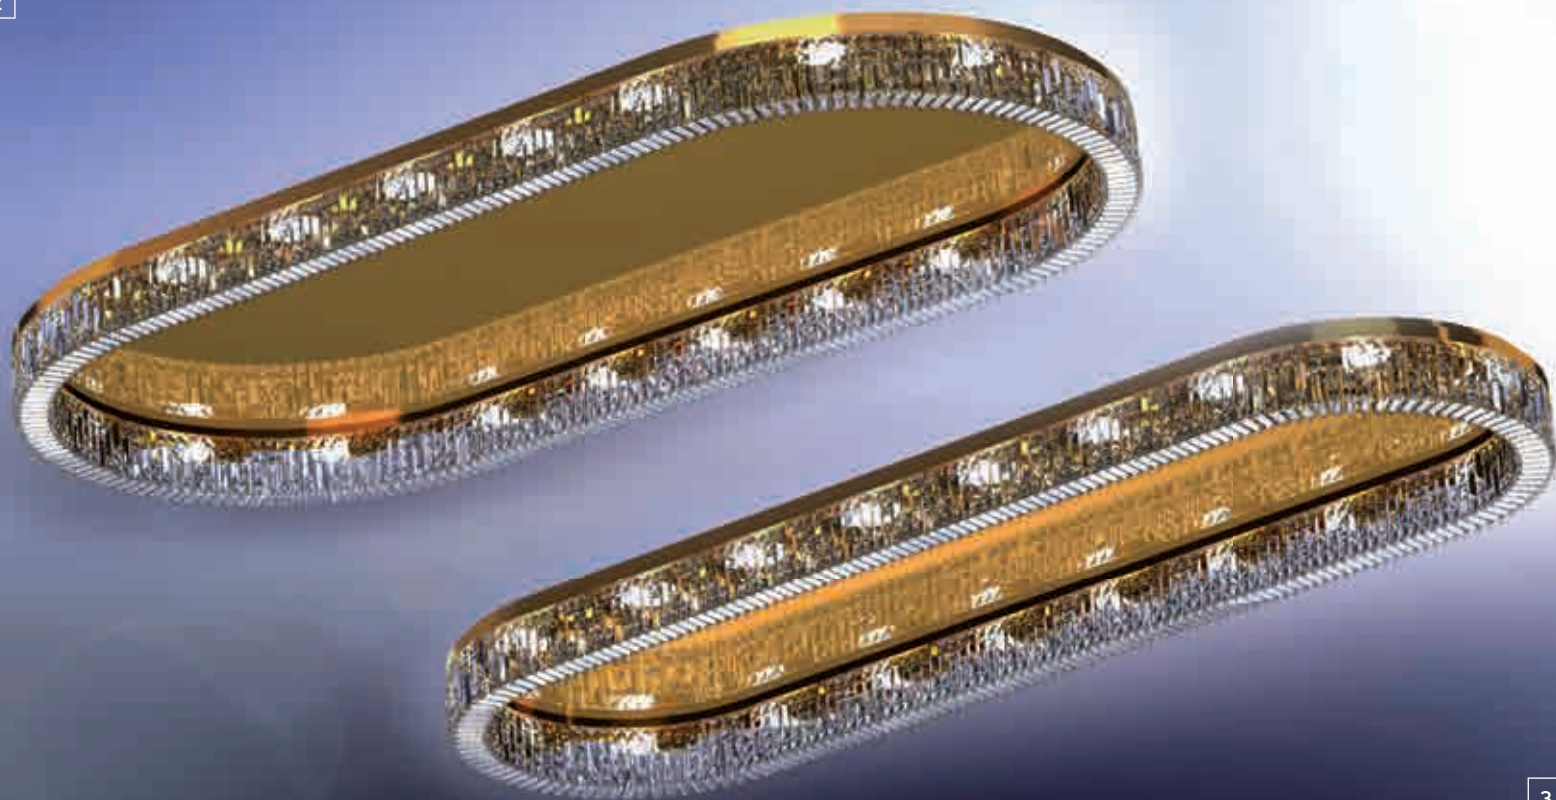

1

2

3

1 SA-DLU 2411/24/200 gold
Ø 200 cm, H 14 cm
EE1 24 x E14/40 W
PRODUCTION ON ORDER

2 SA-DLU 2411/20/190x90
oval/gold
EE1 190 x 90 cm, H 14 cm
20 x E14/40 W
PRODUCTION ON ORDER

3 SA-DLU 2411/20/190x60
oval/gold
EE1 190 x 60 cm, H 14 cm
20 x E14/40 W
PRODUCTION ON ORDER

1-3 Schöler Crystal®

Energy
efficiency

EE1 This luminaire is compatible with bulbs of the energy classes **A++** to **E**