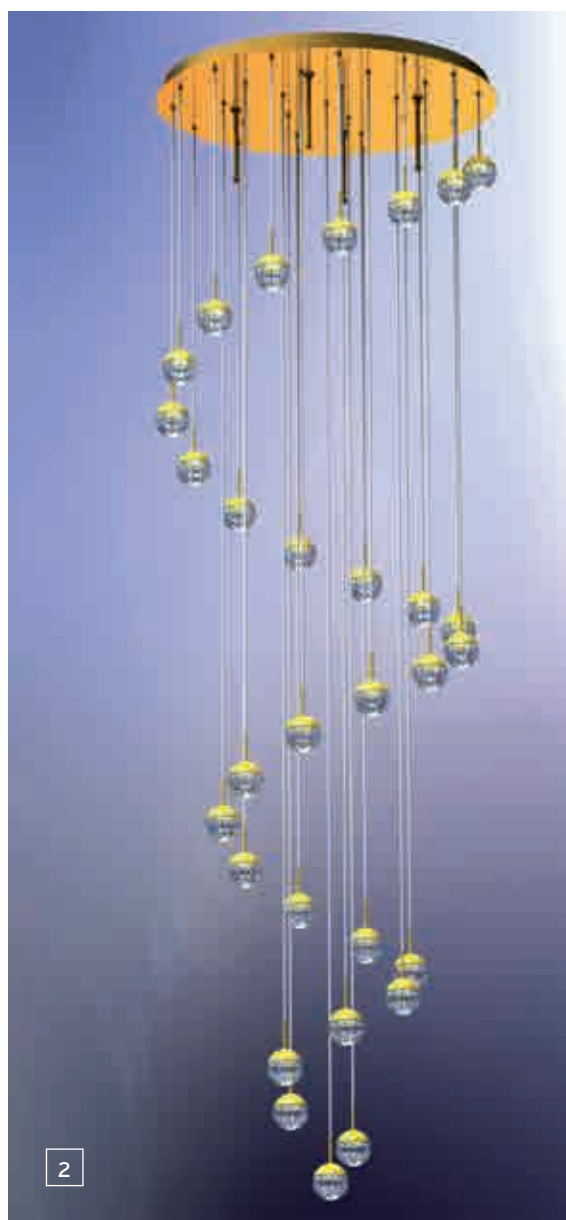

Glas 499 klar

2

LED
● ● ● ● ●
● ● ● ● ●
● ● ● ● ●

Bei Bestellung bitte immer Oberfläche, Glasvariante, Kabelfarbe und Lichtfarbe angeben. Sonderhöhen auf Anfrage
For your order please indicate Surface Finish, Glass Type, Cable Color and Light Temperature. Customized Height upon request

EE3 This luminaire contains built-in LED lamps (A++ to A)

Energy
efficiency

BALL

29