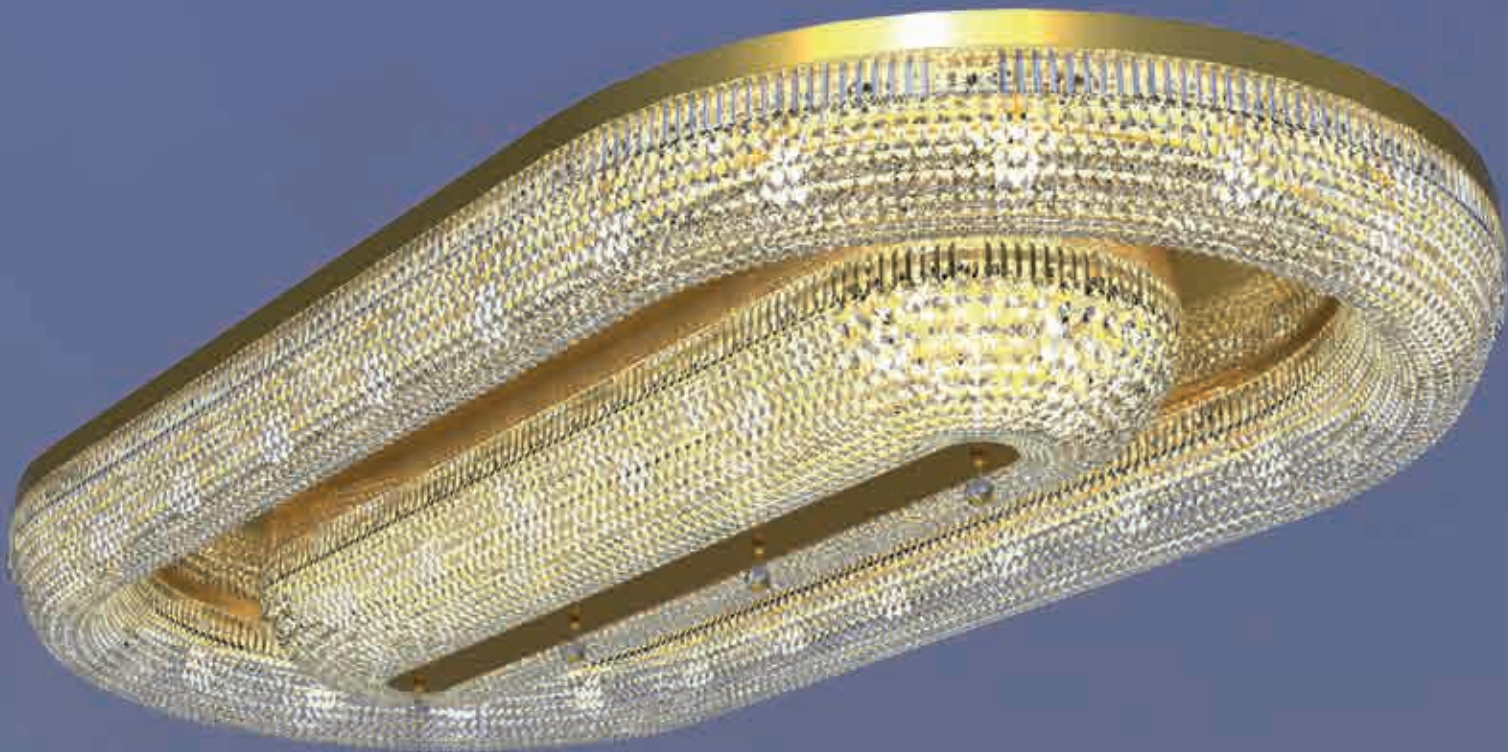

1

2

1

SA-DLU 2347/38/3x1,5m gold
L 300 cm, W 150 cm, H 36 cm

EEI 38 x E27/60 W

PRODUCTION ON ORDER

2

Luxury Residence, Cheljabinsk / Russia

SCHÖLER CRYSTAL®

EEI This luminaire is compatible with bulbs of the energy classes **A++** to **E**

Energy
efficiency

SATURN