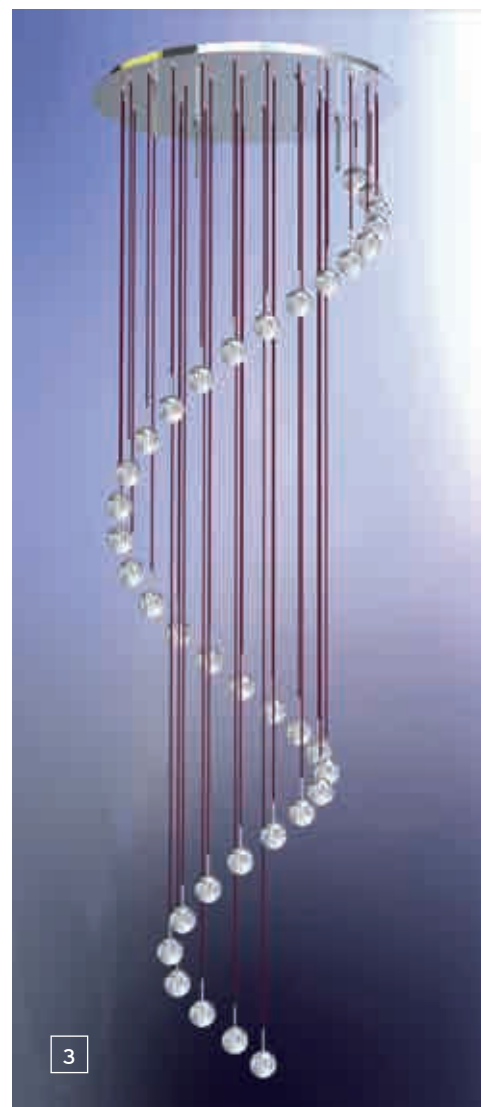

1

1 DLU 1732/60/18 gold/creme/
499 klar
EE3 Ø 60 cm, Total H 200 cm,
Glass Ø 10 cm
LED 18 x 4,5 W/3000 Kelvin/
380 Lumen

2 DLU 1732/40/12 nickel/schwarz/
498 matt
EE3 Ø 40 cm, Total H 140 cm,
Glass Ø 10 cm
LED 12 x 4,5 W/3000 Kelvin/
380 Lumen

3 DLU 1732/120/36 nickel/
bordeaux/500 klar-matt
EE3 Ø 120 cm, Total H 380 cm,
Glass Ø 10 cm
LED 30 x 4,5 W/3000 Kelvin/
380 Lumen

2

3

Energy
efficiency

EE3 This luminaire contains built-in LED lamps (A⁺⁺ to A)

Bei Bestellung bitte immer Oberfläche, Glasvariante, Kabelfarbe und Lichtfarbe angeben. Sonderhöhen auf Anfrage
For your order please indicate Surface Finish, Glass Type, Cable Color and Light Temperature. Customized Height upon request

LED
● ● ●
● ● ●
● ● ●