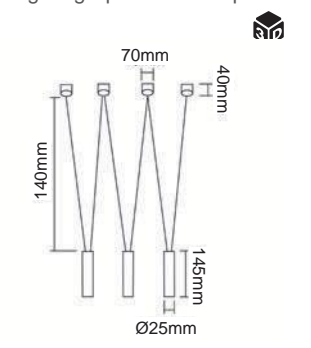

Viva III Nero
OR84320

Description: Aluminium/Black
Bulb: 3xG9 Max 3,5W LED 230V
Bulb Excluded
Recommended Lighting Spource: G9 Capsule