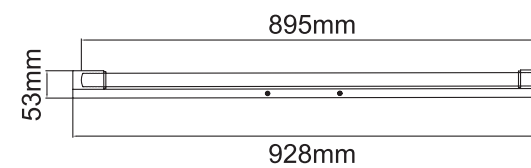

Primo 900 IP44
OR81756

Description: Metal/Chrome
Bulb Glass/Opal White
Bulb: 1xT8 14W LED 3000K 230V
Bulb Included