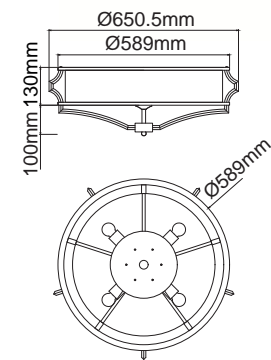

Stesso PL Gold/Nero M
OR84450

Description: Metal/Gold
Shade: Fabric/Black
Glass/Frosted White
Bulb: 4xE27 Max 12W LED 230V
Bulb Excluded