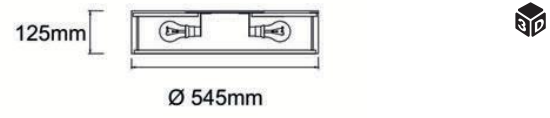

Description: Metal/Gold
Shade: Fabric/Creme White
Acryl/White
Bulb: 4xE27 Max 15W LED 230V
Bulb Excluded

Zalindro PL Gold 74
OR86058