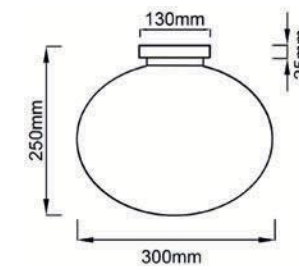

Palla 30
OR81152

Description: Metal/Chrome
Glass/Opal White
Bulb: 1xE27 Max 12W LED 230V
Bulb Excluded