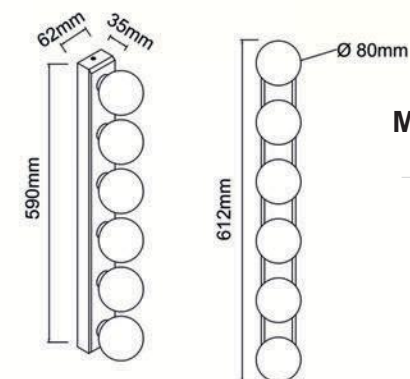

Merino Parette Old Gold 60 IP44
OR85686

Description: Metal/Satin Gold
Glass/Opal White
Bulb: 6xG9 Max 8W LED 230V
Bulb Excluded

Merino Parette Cromo 60 IP44
OR85693

Description: Metal/Chrome
Glass/Opal White
Bulb: 6xG9 Max 8W LED 230V
Bulb Excluded