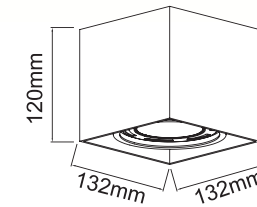

Description: Aluminum/Black
Bulb: 1xGU10 Max 8W LED 230V
Bulb Excluded

Lago Nero IP44
OR82173

Description: Aluminum/Black
Bulb: 1xGU10 Max 8W LED 230V
Bulb Excluded

Cardi I Nero
OR81923

Description: Aluminum/Black
Bulb : 1xES111xMax 16W LED 230V
Bulb Excluded