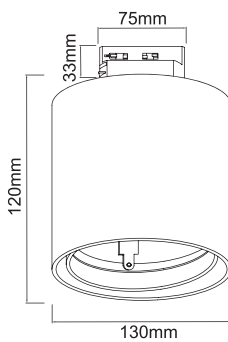

Neo Bianco Mobile Track
OR82876

Description: Aluminum/White
Plastic Adapter
Bulb: 1xES111 Max 16W LED 230V
Bulb Excluded