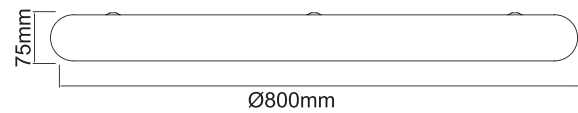

Piatto Toupe 80 CCT
OR86201

Description: Metal/Toupe
Acryl/White
Bulb: 73W LED 3000K/4500K/6500K 230V 6742lm
Integrated LED Sources