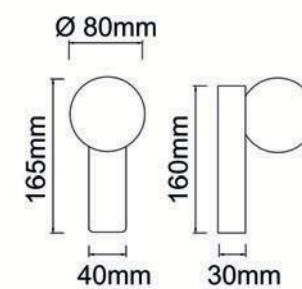

Description: Metal/Toupe
Glass/Opal White
Bulb: 1xG9 Max 8W LED 230V
Bulb Excluded

Description: Metal/Black Matt
Glass/Opal White
Bulb: 1xG9 Max 8W LED 230V
Bulb Excluded

Description: Metal/Satin Gold
Glass/Opal White
Bulb: 1xG9 Max 8W LED 230V
Bulb Excluded

Description: Metal/Chrome
Glass/Opal White
Bulb: 1xG9 Max 8W LED 230V
Bulb Excluded