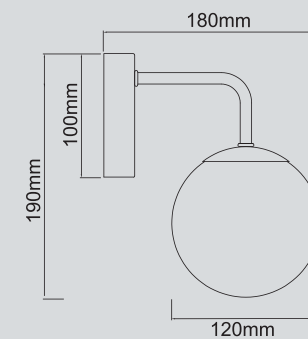

Bao Parette Gold IP 44
OR81398

Description: Metal/Gold
Glass/Glossy White
Bulb: 1xG9 Max 8W LED 230V
Bulb Excluded

Bao Parette Cromo IP 44
OR81381

Description: Metal/Chrome
Glass/Glossy White
Bulb: 1xG9 Max 8W LED 230V
Bulb Excluded