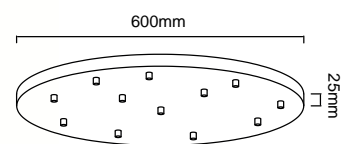

Ero XII Gold 80x25 ■
OR85457

Ero XII Nero 80x25 ■
OR85464

Description: Metal/Black/Chrome/Gold
Glass/Opal White
H Max 1800mm
Bulb: 12xG9 Max 8W LED 230V
Bulb Excluded

Ero XII Multicolor 60 ■
OR86409

Ero XII Cromo 60 ■
OR85389

Ero XII Gold 60 ■
OR85396

Ero XII Nero 60 ■
OR85402

Description: Metal/Black/Chrome/Gold
Glass/Opal White
H Max 1800mm
Bulb: 12xG9 Max 8W LED 230V
Bulb Excluded