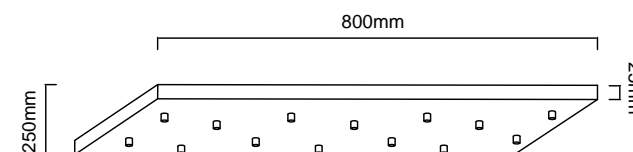

Ero XII Multicolor 80x25
OR86423

Description: Metal/Black/Chrome/Gold
Glass/Opal White
H Max 1800mm
Bulb: 12xG9 Max 8W LED 230V
Bulb Excluded

Ero XIV Multicolor 80x25
OR86430

Description: Metal/Black/Chrome/Gold
Glass/Opal White
H Max 1800mm
Bulb: 14xG9 Max 8W LED 230V
Bulb Excluded