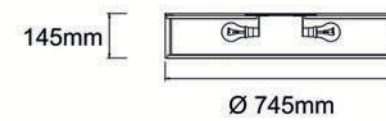

Zalindro PL Nero 54
OR85983

Description: Metal/Black
Shade: Fabric/Creme White
Acryl/White
Bulb: 4xE27 Max 15W LED 230V
Bulb Excluded