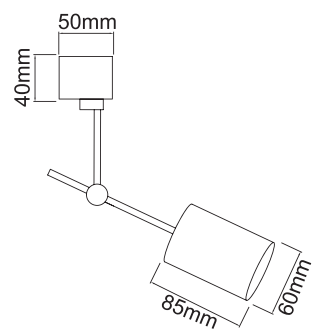

Description: Aluminium/Black
Bulb: 1x GU10 Max 8W LED 230V
Bulb Excluded

Stick Bianco
OR82470

Description: Aluminum/White
Bulb: 1xGU10 Max 8W LED 230V
Bulb Excluded

Stick Nero
OR82487

Description: Aluminum/Black
Bulb: 1xGU10 Max 8W LED 230V
Bulb Excluded