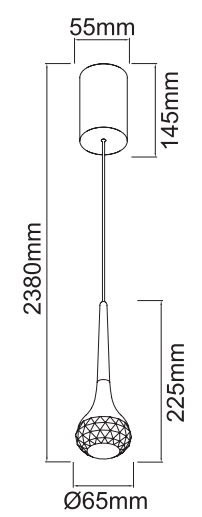

Crima Cromo
OR80322

Description: Aluminum/Chrome
Glass/Transparent Crystal
Bulb: 1x7W LED 230V 3000K 672 LM
Integrated LED Sources

Crima Gold
OR80315

Description: Aluminum/Gold
Glass/Transparent Crystal
Bulb: 1x7W LED 230V 3000K 672 LM
Integrated LED Sources

Crima Old Gold
OR86171

Description: Aluminium/Satin Gold
Glass/Transparent Crystal
Bulb: 1x7W LED 230V 3000K 672 LM
Integrated LED Sources

Crima Nero
OR84795

Description: Aluminum/Glossy Black
Glass/Transparent Crystal
Bulb: 1x7W LED 230V 3000K 672 LM
Integrated LED Sources