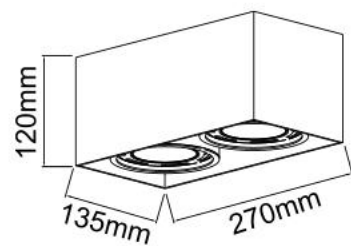

Description: Aluminum/Black/White
Bulb: 2xGU10 Max 8W LED 230V
Bulb Excluded

Description: Aluminum/Black/Chrome
Bulb: 2xGU10 Max 8W LED 230V
Bulb Excluded

Description: Aluminum/White/White
Bulb: 2xGU10 Max 8W LED 230V
Bulb Excluded

Description: Aluminum/White/Chrome
Bulb: 2xGU10 Max 8W LED 230V
Bulb Excluded

Description: Aluminum/Black/Black
Bulb: 2xGU10 Max 8W LED 230V
Bulb Excluded

Description: Aluminum/Black/Gold
Bulb: 2xGU10 Max 8W LED 230V
Bulb Excluded

Description: Aluminum/White/Black
Bulb: 2xGU10 Max 8W LED 230V
Bulb Excluded

Description: Aluminum/White/Gold
Bulb: 2xGU10 Max 8W LED 230V
Bulb Excluded