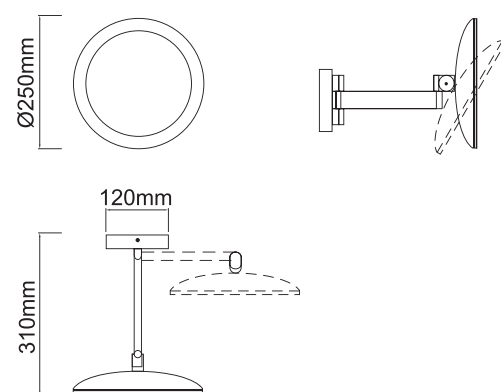

Fumi Parette Nero IP44
OR84498

Description: Metal/Black
Glass/Transparent
Bulb: 2xG9 Max 8W LED 230V
Bulb Excluded

Belli IP44
OR81459

Description: Stainless/Chrome
Acryl/White (mirror zoomedx5)
Lighting Source: 6W LED 3000°K
Lighting Source Included