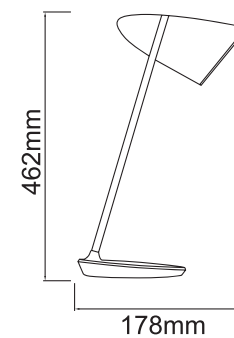

Elmo Tavolo Bianco
OR81794

Description: Metal/Pearl White/Chrome
Bulb: Max 1xE27 8W LED 230V
Bulb Excluded

Elmo Tavolo Nero
OR81800

Description: Metal/Black/Chrome
Bulb: Max 1xE27 8W E27 LED 230V
Bulb Excluded