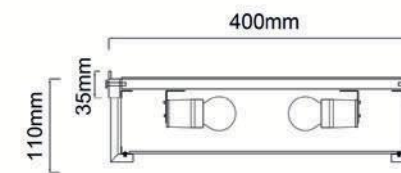

Romi PL Cromo 50
OR84924

Description: Metal/Chrome
Shade: Fabric/Creme White
Glass/Frosted White
Bulb: 4xE14 Max 12W LED 230V
Bulb Excluded