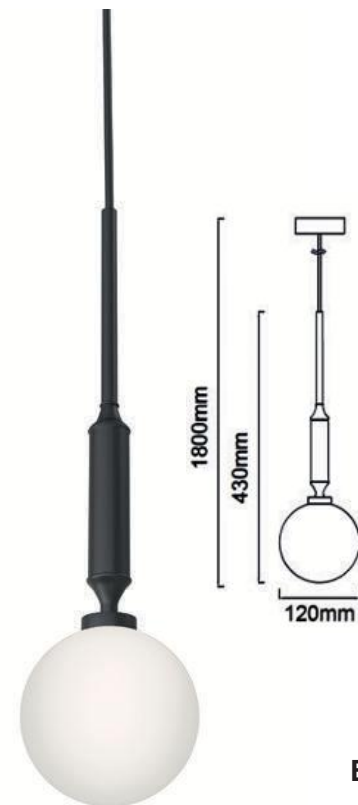

Ero I Nero C
OR85044

Description: Metal/Black
Glass/Opal White
Bulb: 1xG9 Max 8W LED 230V
Bulb Excluded