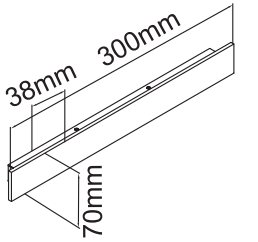

Ante Nero 30
OR84771

Description: Aluminum/Black
Bulb: 6W LED 3000K 230V 197LM
Integrated LED Sources