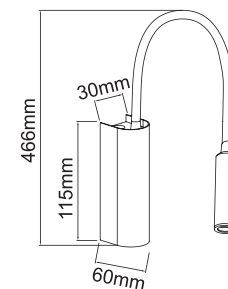

Description: Metal/Black
Silicon/Black
Bulb: 1x3W 3000K 230V 198 LM
Integrated LED Sources

Description: Metal/White
Silicon/White
Bulb: 1x3W 3000K 230V 198 LM
Integrated LED Sources

Description: Metal/Gold
Silicon/Black
Bulb: 1x3W 3000K 230V 198 LM
Integrated LED Sources

Description: Metal/Gold
Silicon/White
Bulb: 1x3W 3000K 230V 198 LM
Integrated LED Sources