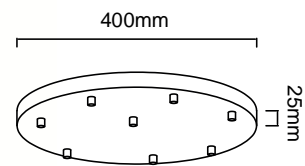

Ero I Gold C
OR85013

Description: Metal/Gold
Glass/Opal White
Bulb: 1xG9 Max 8W LED 230V
Bulb Excluded

Ero I Gold B
OR85006

Description: Metal/Gold
Glass/Opal White
Bulb: 1xG9 Max 8W LED 230V
Bulb Excluded