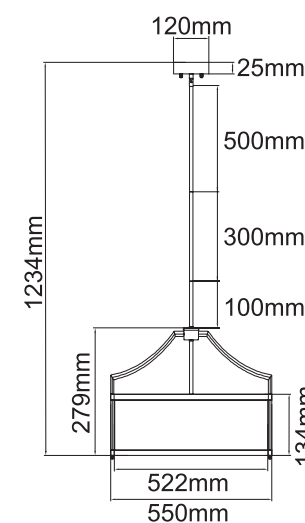

Stanza Gold/Nero M
OR84146

Description: Metal/Gold
Shade: Fabric/Black
Glass/Frosted White
Bulb: 4xE27 Max 15W LED 230V
Bulb Excluded