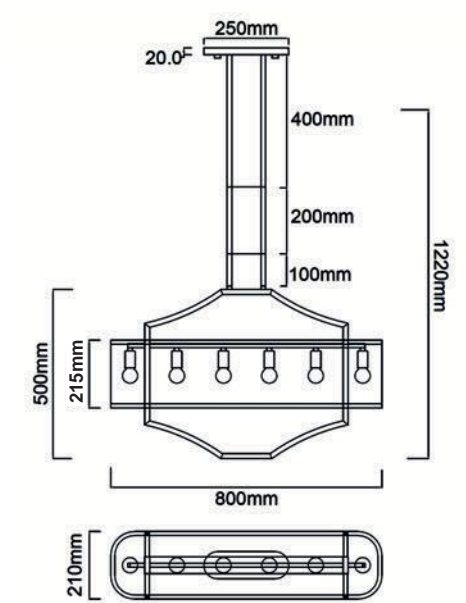

Gerdo Ovale Old Gold
OR84856

Description: Metal/Satin Gold
Shade: Fabric/Creme White
Bulb: 6xE14 Max 12W LED 230V
Bulb Excluded