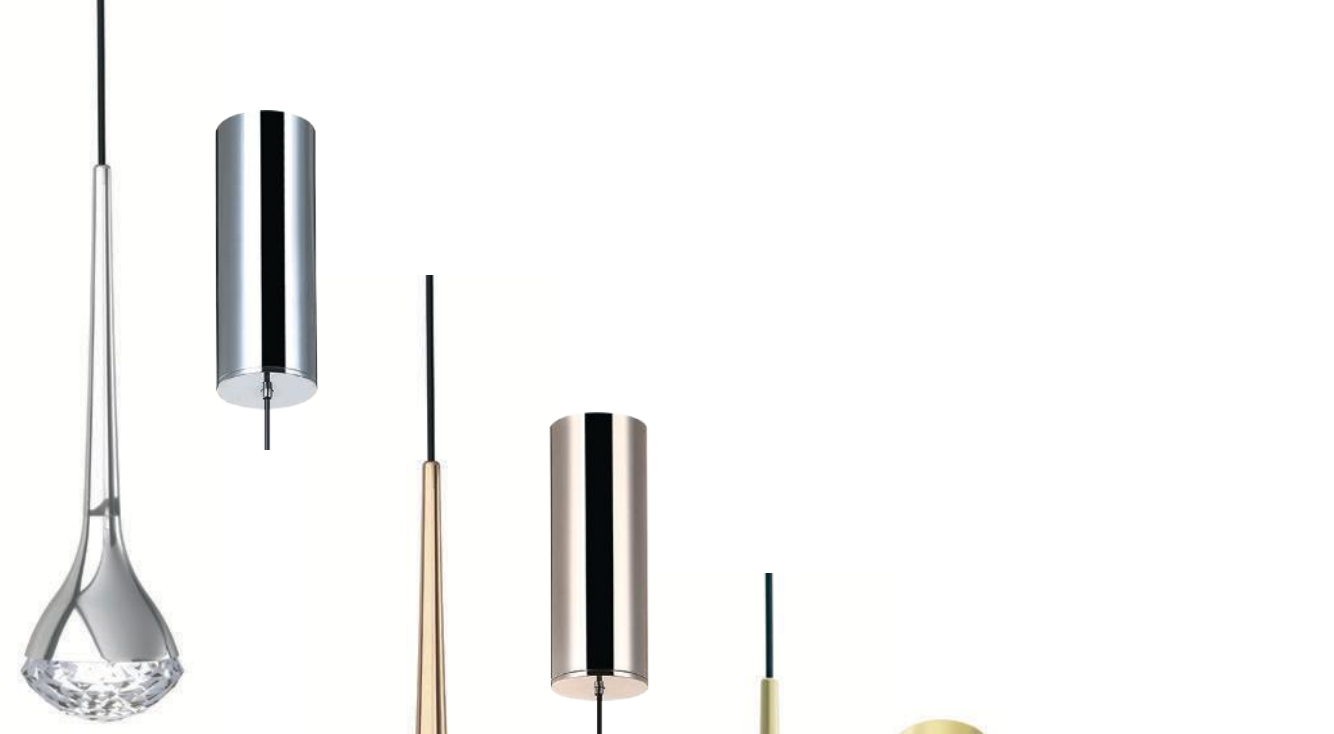

Fiatto PL Old Gold 8
OR86096

Description: Metal/Satin Gold
Glass/Transparent
Bulb: 1xG9 Max 8W LED 230V
Bulb Excluded

Fiatto PL Nero 8
OR86102

Description: Metal/Black
Glass/Transparent
Bulb: 1xG9 Max 8W LED 230V
Bulb Excluded