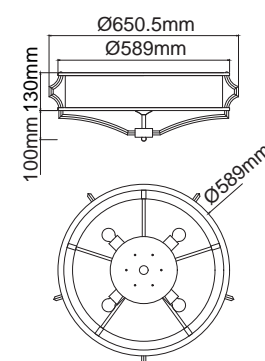

Stesso Cromo M
OR80919

Description: Metal/Chrome
Shade: Fabric/Creme White
Bulb: 4xE27 Max 15W LED 230V
Bulb Excluded

Stesso PL Cromo M
OR84412

Description: Metal/Chrome
Shade: Fabric/Creme White
Glass/Frosted White
Bulb: 4xE27 Max 12W LED 230V
Bulb Excluded