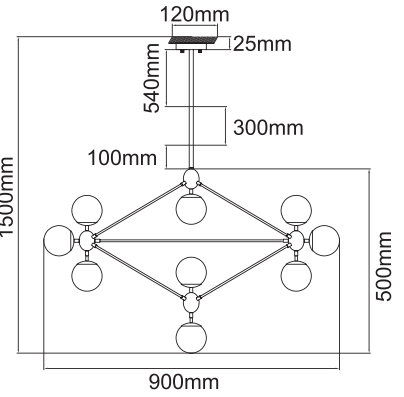

Bao Nero Claro
OR80094

Description: Metal/Black
Glass/Transparent
Bulb: 10xE27 Max 8W LED 230V
Bulb Excluded