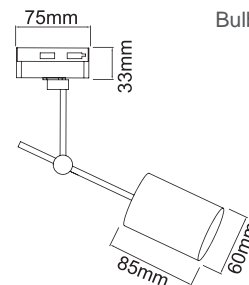

Stick Track Bianco
OR83156

Description: Aluminum/White
Plastic Adapter
Bulb: Max 1xGU10 8W LED 230V
Bulb Excluded

Stick Track Nero
OR83163

Description: Aluminum/Black
Plastic Adapter
Bulb: Max 1xGU10 8W LED 230V
Bulb Excluded