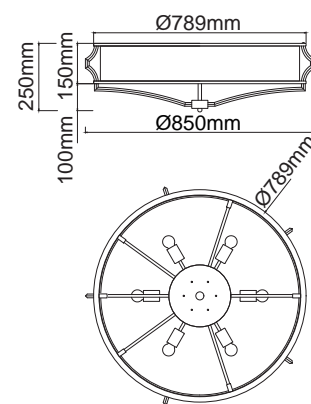

Stesso PL Cromo M
OR84412

Description: Metal/Chrome
Shade: Fabric/Creme White
Glass/Frosted White
Bulb: 4xE27 Max 12W LED 230V
Bulb Excluded

Stesso PL Cromo L
OR84429

Description: Metal/Chrome
Shade: Fabric/Creme White
Glass/Frosted White
Bulb: 6xE27 Max 12W LED 230V
Bulb Excluded