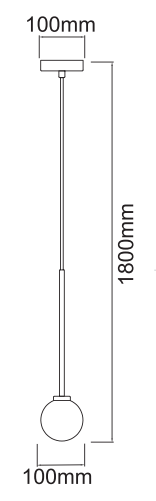

Ota I
OR80629

Description: Metal/Black
Glass/Opal White
Bulb: 1xG9 Max 8W LED 230V
Bulb Excluded

Ota VI
OR80636

Description: Metal/Black
Glass/Opal White
Bulb: 6xG9 Max 8W LED 230V
Bulb Excluded

Elmo Tavolo Bianco
OR81794