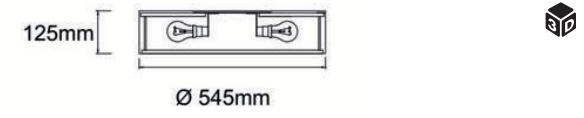

Description: Metal/Dark Brown
Shade: Fabric/Raw Beige
Acryl/White
Bulb: 4xE27 Max 15W LED 230V
Bulb Excluded

Zalindro PL Chocco 74
OR86041