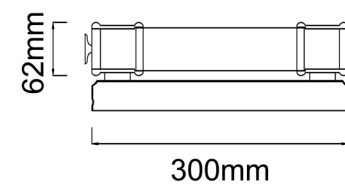

Omi Parette Cromo 30 IP 44
OR85242

Description: Metal/Chrome
Glass/Frosted White
Bulb: 7W LED 3000K 230V 590LM
Integrated LED Sources

Omi Parette Gold 30 IP 44
OR85266

Description: Metal/Gold
Glass/Frosted White
Bulb: 7W LED 3000K 230V 590LM
Integrated LED Sources

Omi Parette Nero 30 IP 44
OR85280

Description: Metal/Black
Glass/Frosted White
Bulb: 7W LED 3000K 230V 590LM
Integrated LED Sources