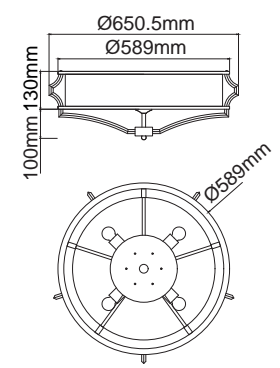

Stesso Old Gold M
OR80933

Description: Metal/Satin Gold
Shade: Fabric/Creme White
Bulb: 4xE27 Max 15W LED 230V
Bulb Excluded

Stesso PL Old Gold M
OR84436

Description: Metal/Satin Gold
Shade: Fabric/Creme White
Glass/Frosted White
Bulb: 4xE27 Max 12W LED 230V
Bulb Excluded