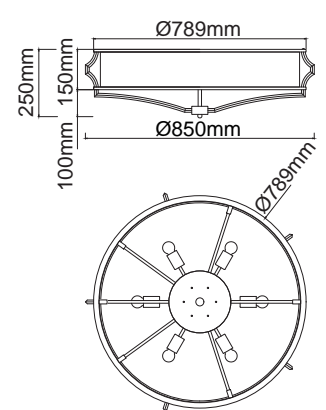

Stesso PL Old Gold M
OR84436

Description: Metal/Satin Gold
Shade: Fabric/Creme White
Glass/Frosted White
Bulb: 4xE27 Max 12W LED 230V
Bulb Excluded

Stesso PL Old Gold L
OR84443

Description: Metal/Satin Gold
Shade: Fabric/Creme White
Glass/Frosted White
Bulb: 6xE27 Max 12W LED 230V
Bulb Excluded