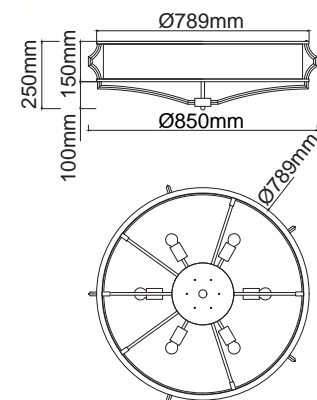

Stesso Gold/Nero M
OR84160

Description: Metal/Gold
Shade: Fabric/Black
Bulb: 4xE27 Max 15W LED 230V
Bulb Excluded

Stesso PL Gold/Nero M
OR84450

Description: Metal/Gold
Shade: Fabric/Black
Glass/Frosted White
Bulb: 4xE27 Max 12W LED 230V
Bulb Excluded