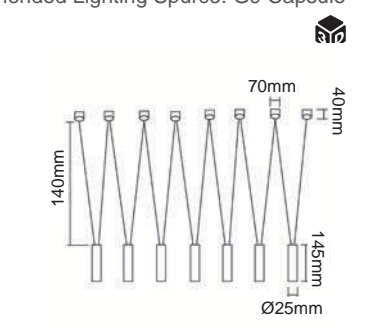

Viva VII Nero
OR84344

Description: Aluminium/Black
Bulb: 7xG9 Max 3,5W LED 230V
Bulb Excluded
Recommended Lighting Spource: G9 Capsule