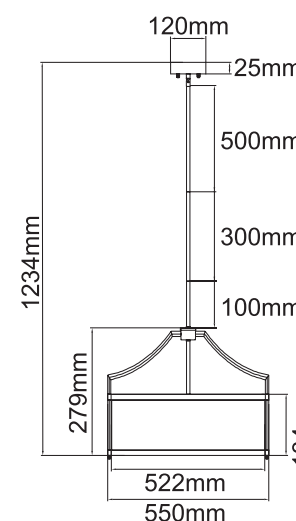

Stanza Cromo S
OR80865

Description: Metal/Chrome
Shade: Fabric/Creme White
Glass/Frosted White
Bulb: 3xE27 Max 15W LED 230V
Bulb Excluded

Stanza Cromo M
OR80872

Description: Metal/Chrome
Shade: Fabric/Creme White
Glass/Frosted White
Bulb: 4xE27 Max 15W LED 230V
Bulb Excluded