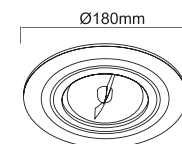

Wymiary montażowe: Ø 145mm
gl. 80mm

Puro Bianco
OR83743

Description: Aluminum/White
Lighting source: 1xES111 GU10 Max 17W LED 230V
Bulb Excluded