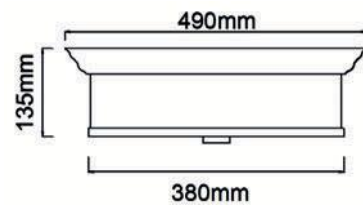

Famburo PL Gold 39
OR84870

Description: Metal/Gold
Shade: Fabric/Creme White
Glass/Frosted White
Bulb: 3xE14 Max 12W LED 230V
Bulb Excluded