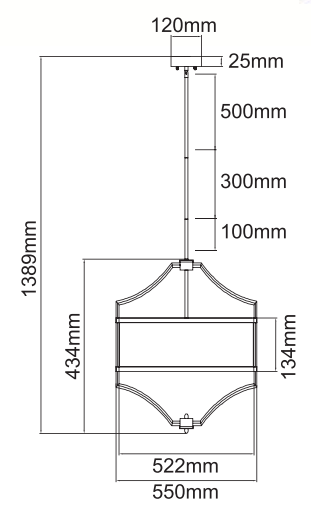

Stesso Gold/Nero M
OR84160

Description: Metal/Gold
Shade: Fabric/Black
Bulb: 4xE27 Max 15W LED 230V
Bulb Excluded