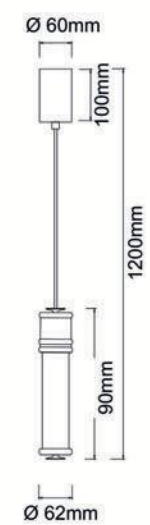

Omi I Gold
OR85723

Description: Metal/Gold
Glass/Opal White
Bulb: 10W LED 3000K 230V 1265LM
Integrated LED Sources

Omi I Cromo
OR85730

Description: Metal/Chrome
Glass/Opal White
Bulb: 10W LED 3000K 230V 1265LM
Integrated LED Sources