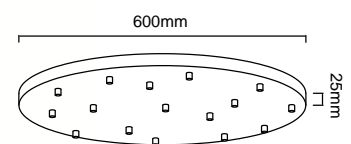

Ero XVI Multicolor 60 ■
OR86416

Ero XVI Cromo 60 ■
OR85419

Ero XVI Gold 60 ■
OR85426

Ero XVI Nero 60 ■
OR85433

Description: Metal/Black/Chrome/Gold
Glass/Opal White
H Max 1800mm
Bulb: 16xG9 Max 8W LED 230V
Bulb Excluded