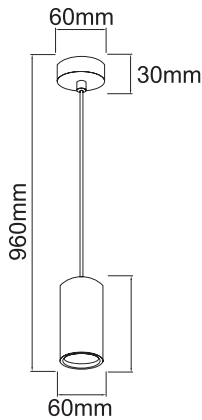

Corno
OR81527

Description: Glass/Opal
Bulb: E27 1x15W LED 230V
Bulb Excluded

Kika S 85
OR80483

Description: Aluminum/Black Chrome
Bulb: 1xGU10 Max 8W LED 230V
Bulb Excluded

Kika S 120
OR80490

Description: Aluminum/Black Chrome
Bulb: 1xGU10 Max 8W LED 230V
Bulb Excluded