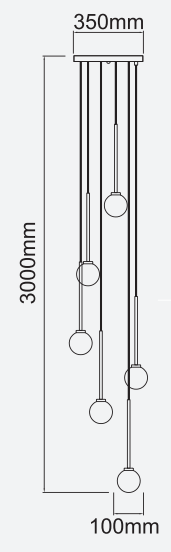

Ota VI
OR80636

Description: Metal/Black
Glass/Opal White
Bulb: 6xG9 Max 8W LED 230V
Bulb Excluded