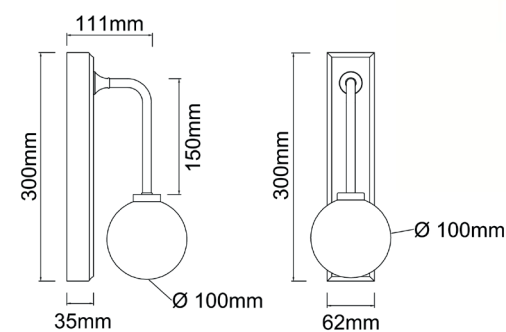

Description: Metal/Satin Gold
Glass/Opal White
Bulb: 1xG9 Max 9W LED 230V
Bulb Excluded

Ero Parette Cromo IP44
OR85594

Description: Metal/Chrome
Glass/Opal White
Bulb: 1xG9 Max 9W LED 230V
Bulb Excluded

Ero Parette Gold IP44
OR85617

Description: Metal/Gold
Glass/Opal White
Bulb: 1xG9 Max 9W LED 230V
Bulb Excluded