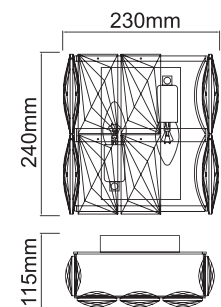

Intero PL Gold
OR81077

Description: Metal/Gold
Transparent Crystal
Glass/Sugar Glass
Bulb: 6xE14 Max 12W LED 230V
Bulb Excluded

Intero Parette Gold
OR81596

Description: Metal/Gold
Transparent Crystal
Bulb: 2xE14 Max 12W LED 230V
Bulb Excluded