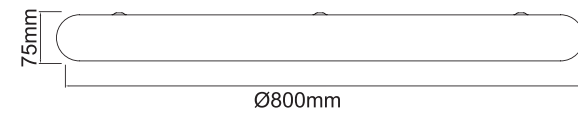

Piatto Gold 80 CCT
OR86355

Description: Metal/Gold
Acryl/White
Bulb: 73W LED 3000K/4500K/6500K 230V 6742lm
Integrated LED Sources