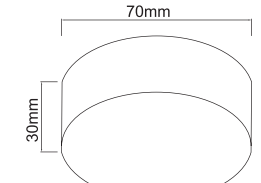

Wymiary montażowe: Ø 50mm
gl. 55mm

Caps
OR83354

Description: Acryl/Frosted White
Lighting Source: 5W LED 230V 3000°K
Integrated LED Sources

Wymiary montażowe: Ø 50mm
gl. 55mm

Bola
OR83330

Description: Acryl/Frosted White
Lighting Source: 5W LED 230V 3000°K
Integrated LED Sources