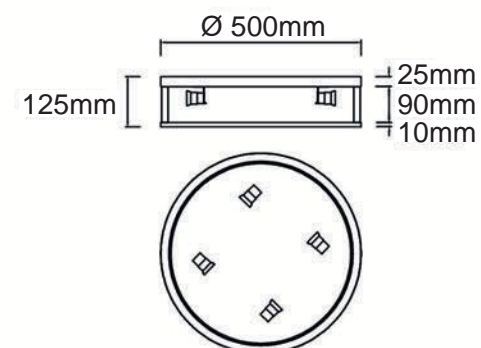

Sandro PL Satin Nikiel 35
OR85792

Description: Metal/Satin Nickel
Shade: Fabric/Creme White
Glass/Frosted White
Bulb: 3x E14 Max 12W LED 230V
Bulb Excluded

Sandro PL Satin Nikiel 50
OR85785

Description: Metal/Satin Nickel
Shade: Fabric/Creme White
Glass/Frosted White
Bulb: 4x E14 Max 12W LED 230V
Bulb Excluded