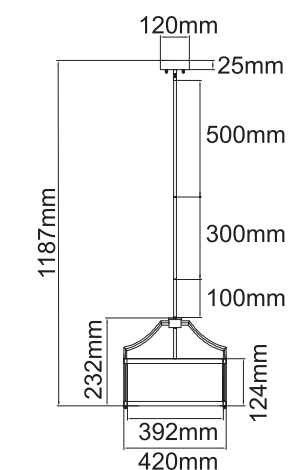

Stanza Cromo S
OR80865

Description: Metal/Chrome
Shade: Fabric/Creme White
Glass/Frosted White
Bulb: 3xE27 Max 15W LED 230V
Bulb Excluded

Stanza Cromo M
OR80872

Description: Metal/Chrome
Shade: Fabric/Creme White
Glass/Frosted White
Bulb: 4xE27 Max 15W LED 230V
Bulb Excluded