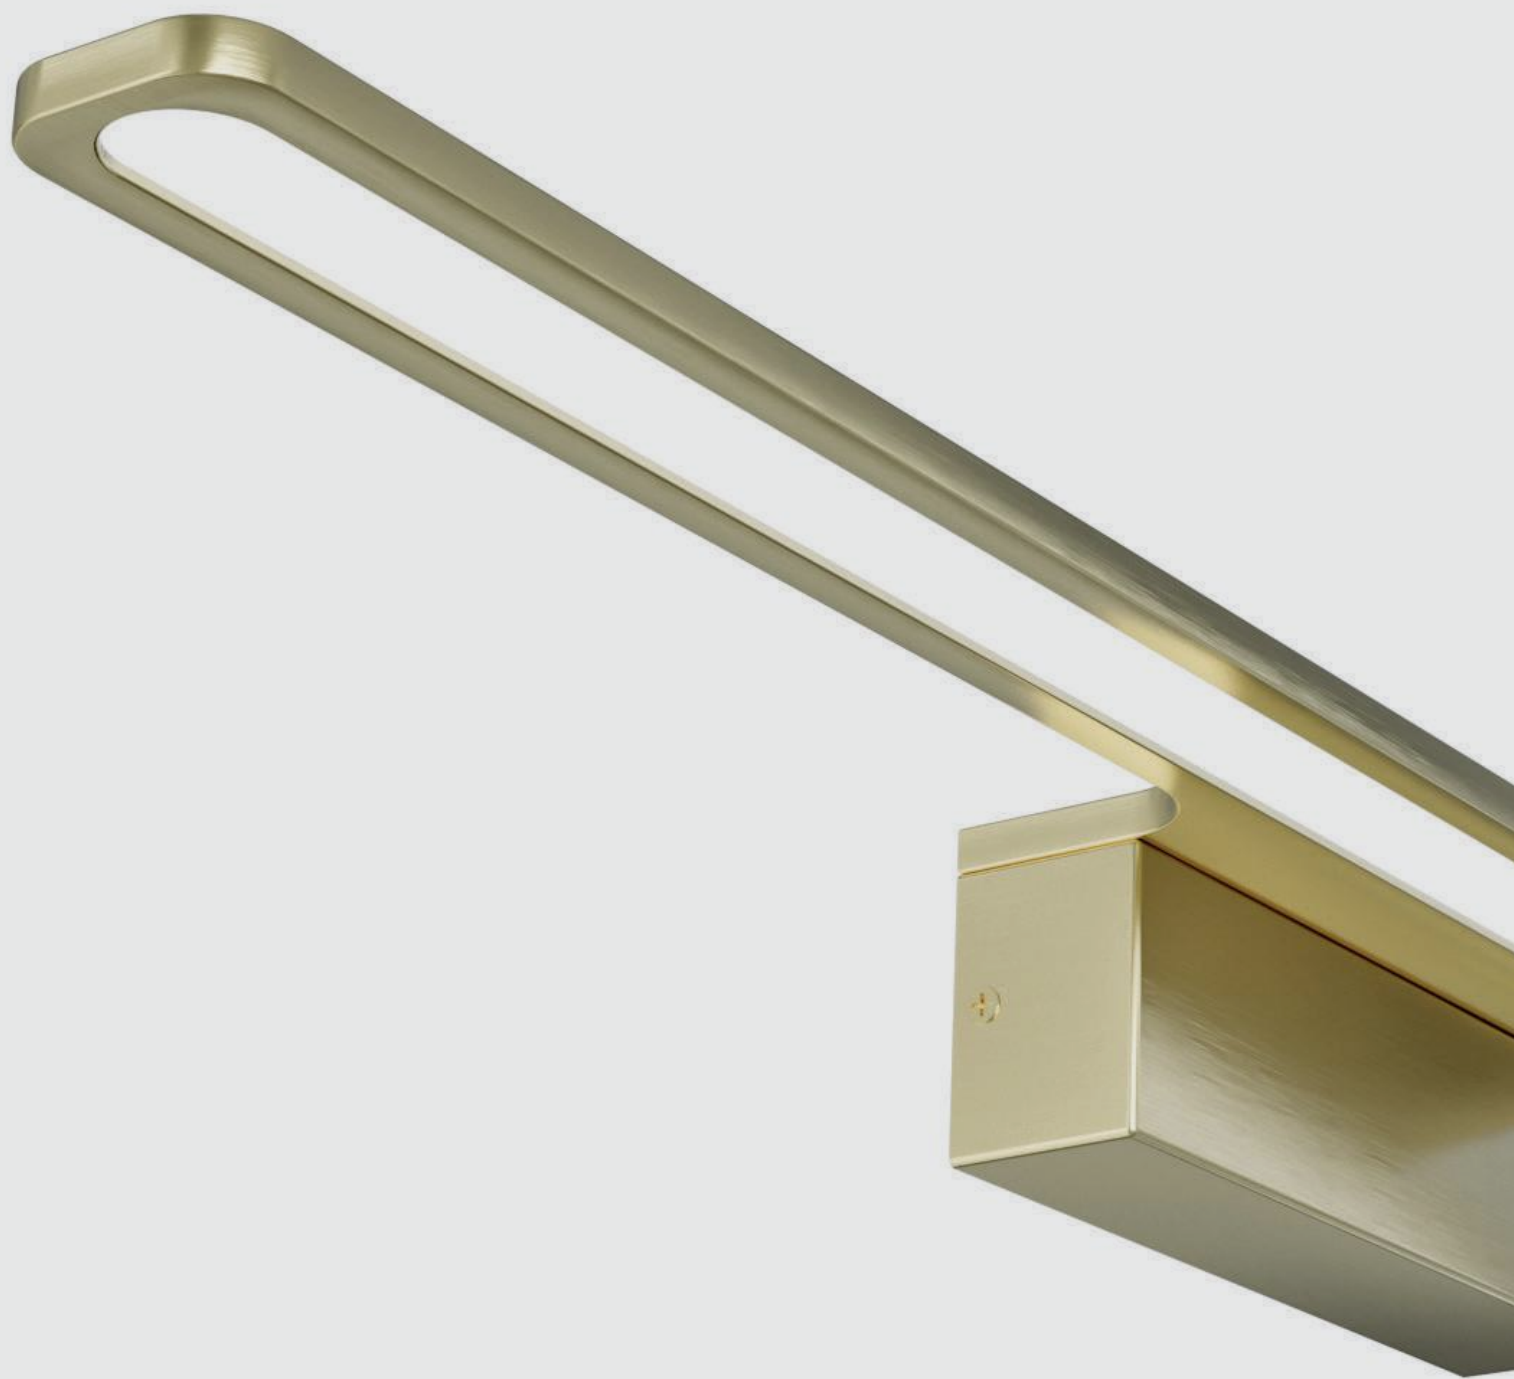

Omi Parette Gold 30 IP 44
OR85266

Description: Metal/Gold
Glass/Frosted White
Bulb: 7W LED 3000K 230V 590LM
Integrated LED Sources

Omi Parette Nero 30 IP 44
OR85280

Description: Metal/Black
Glass/Frosted White
Bulb: 7W LED 3000K 230V 590LM
Integrated LED Sources