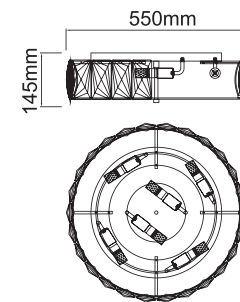

Candi S
OR80124

Description: Metal/Chrome
Blub: 3xE14 Max 8W LED 230V
Bulb Excluded

Castella
OR84764

Description: Metal/Resin/White
Bulb: 6xE14 Max 8W LED 230V
Bulb Excluded

Intero S Gold
OR80452

Description: Metal/Gold
Transparent Crystal
Bulb: 6xE14 Max 12W LED 230V
Bulb Excluded