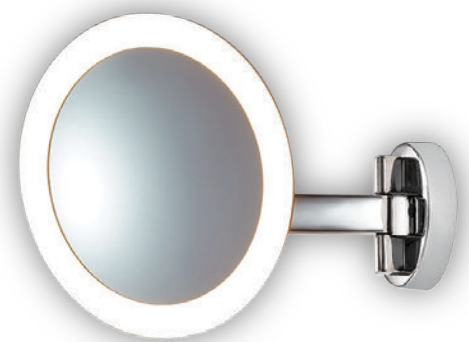

Belli IP44
OR81459

Description: Stainless/Chrome
Acryl/White (mirror zoomedx5)
Lighting Source: 6W LED 3000°K
Lighting Source Included