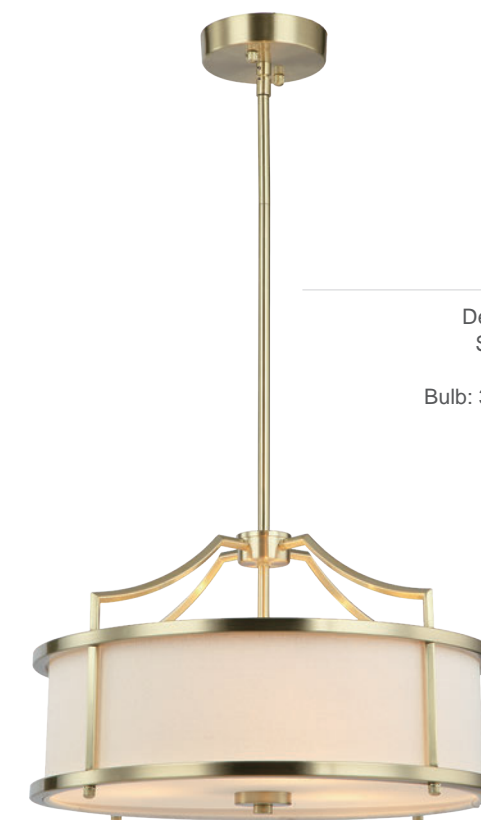

Stanza Cromo M
OR80872

Description: Metal/Chrome
Shade: Fabric/Creme White
Glass/Frosted White
Bulb: 4xE27 Max 15W LED 230V
Bulb Excluded

Stanza Old Gold S
OR80889

Description: Metal/Satin Gold
Shade: Fabric/Creme White
Glass/Frosted White
Bulb: 3xE27 Max 15W LED 230V
Bulb Excluded