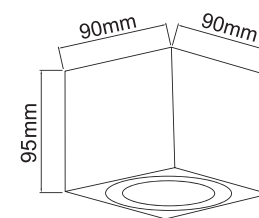

Description: Aluminum/White
Bulb: 1xGU10 Max 8W LED 230V
Bulb Excluded

Description: Aluminum/White
Bulb: 1xGU10 Max 8W LED 230V
Bulb Excluded

Description: Aluminum/Black
Bulb: 1xGU10 Max 8W LED 230V
Bulb Excluded

Description: Aluminum/Black
Bulb: 1xGU10 Max 8W LED 230V
Bulb Excluded