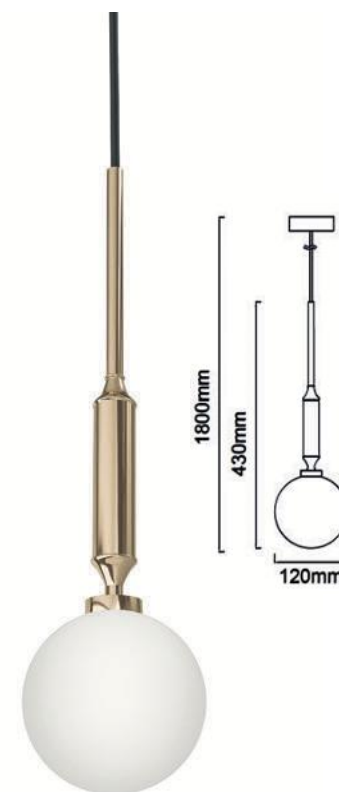

Ero XIV Multicolor 80x25 
OR86430

Description: Metal/Black/Chrome/Gold
Glass/Opal White
H Max 1800mm
Bulb: 14xG9 Max 8W LED 230V
Bulb Excluded

Ero I Gold A
OR84993

Description: Metal/Gold
Glass/Opal White
Bulb: 1xG9 Max 8W LED 230V
Bulb Excluded