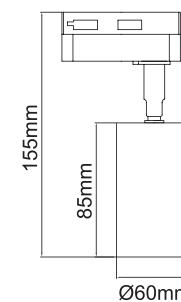

Description: Aluminum/Gold
Plastic Adapter
Bulb: Max 1xGU10 8W LED 230V
Bulb Excluded

Description: Aluminum/Gold
Plastic Adapter
Bulb: Max 1xGU10 8W LED 230V
Bulb Excluded

Description: Aluminum/Rose Gold
Plastic Adapter
Bulb: Max 1xGU10 8W LED 230V
Bulb Excluded

Description: Aluminum/Rose Gold
Plastic Adapter
Bulb: Max 1xGU10 8W LED 230V
Bulb Excluded

Description: Aluminum/Black
Plastic Adapter
Bulb: Max 1xGU10 8W LED 230V
Bulb Excluded

Description: Aluminum/White
Plastic Adapter
Bulb: Max 1xGU10 8W LED 230V
Bulb Excluded