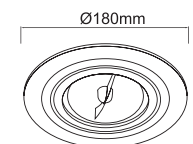

Wymiary montażowe: Ø 75mm
gl. 30mm

Osta Nero
OR83699

Description: Aluminum/Black
Bulb: 1xGu10 Max 8W LED 230V
Bulb Excluded

Wymiary montażowe: Ø 145mm
gl. 80mm

Puro Bianco
OR83743

Description: Aluminum/White
Lighting source: 1xES111 GU10 Max 17W LED 230V
Bulb Excluded