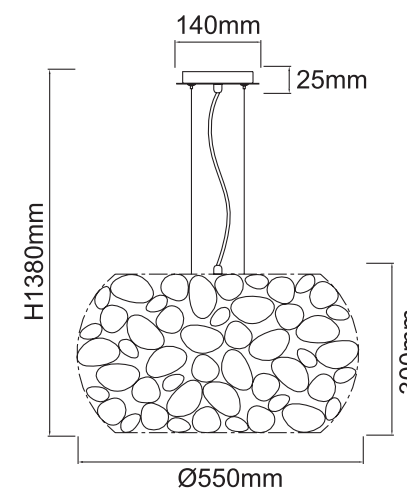

Carera Gold
OR80186

Description: Metal/Gold
Bulb: 6xG9 LED Max 7W 230V
Bulb Excluded

Carera Cromo
OR80162

Description: Metal/Chrome
Bulb: 6xG9 LED Max 7W 230V
Bulb Excluded