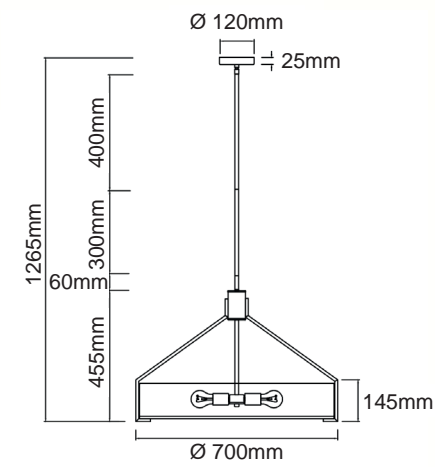

Doretto Old Gold 70
OR85662

Description: Metal/Satin Gold
Shade: Fabric/Creme White
Glass/Frosted White
Bulb: 6xE27 Max 15W LED 230V
Bulb Excluded