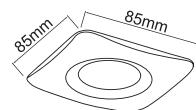

Wymiary montażowe: Ø 50mm
gl. 55mm

Caps
OR83354

Description: Acryl/Frosted White
Lighting Source: 5W LED 230V 3000°K
Integrated LED Sources

Wymiary montażowe: Ø 50mm
gl. 55mm

Bola
OR83330

Description: Acryl/Frosted White
Lighting Source: 5W LED 230V 3000°K
Integrated LED Sources