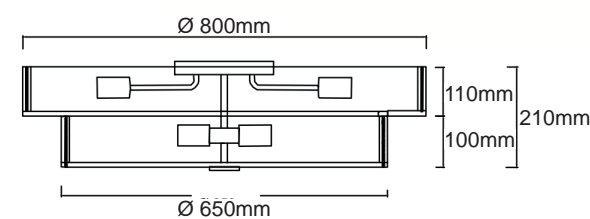

Sandro PL Cromo 35
OR85815

Description: Metal/Chrome
Shade: Fabric/Creme White
Glass/Frosted White
Bulb: 3x E14 Max 12W LED 230V
Bulb Excluded

Sandro PL Cromo 50
OR85808

Description: Metal/Chrome
Shade: Fabric/Creme White
Glass/Frosted White
Bulb: 4x E14 Max 12W LED 230V
Bulb Excluded