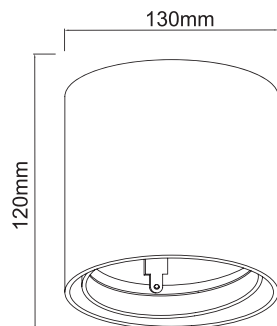

204
opendesign.pl