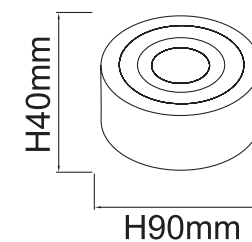

Rullo Toupe Mini IP44
OR86294

Description: Aluminium/Toupe
Bulb: 6W LED 3000K 230V 538 lm
Integrated LED Sources

Rullo Bianco Mini IP44
OR82425

Description: Aluminum/White
Bulb: Bulb: 6W LED 3000K 230V 538 lm
Integrated LED Sources

Rullo Nero Mini IP44
OR82432

Description: Aluminum/Black
Bulb: Bulb: 6W LED 3000K 230V 538 lm
Integrated LED Sources

Rullo Gold Mini IP 44
OR85303

Description: Aluminum/Gold
Bulb: Bulb: 6W LED 3000K 230V 538 lm
Integrated LED Sources