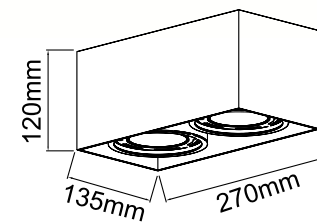

Cardi I Bianco
OR81879

Description: Aluminum/White
Bulb : 1xES111xMax 16W LED 230V OR
Bulb Excluded