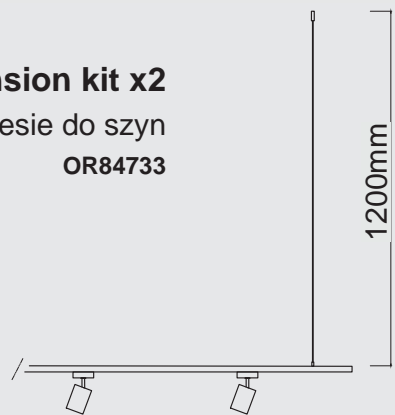

Suspension kit x2
Zwiesie do szyn
OR84733

Description: Aluminium/White
Bulb: 1x GU10 Max 8W LED 230V
Bulb Excluded