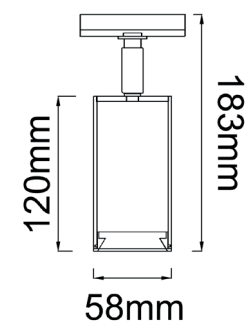

Description: Aluminium/White
Bulb: 1xES111xMax 16W LED 230V OR
Bulb Excluded

205
opendesign.pl

Lea Track Gold
OR85211

Description: Aluminium/Gold
Bulb: 1xGu10 Max 8W LED 230V

Lea Track Cromo
OR85228

Description: Aluminium/Chrome
Bulb: 1xGu10 Max 8W LED 230V