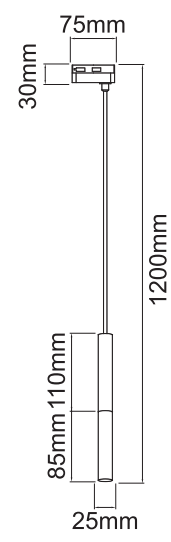

Slimi S Bianco Track
OR83125

Description: Aluminum/White
Plastic Adapter
Bulb: Max 1xG9 3,5W LED 230V
Bulb Excluded
Recommended Lighting Spurce: G9 Capsule

Slimi S Bianco Track/Gold
OR83132

Description: Aluminum/White/Gold
Plastic Adaptere
Bulb: Max 1xG9 3,5W LED 230V
Bulb Excluded
Recommended Lighting Spurce: G9 Capsule

Slimi S Bianco Track/Rose Gold
OR83149

Description: Aluminum/White/Rose Gold
Plastic Adapter
Bulb: Max 1xG9 3,5W LED 230V
Bulb Excluded
Recommended Lighting Spurce: G9 Capsule