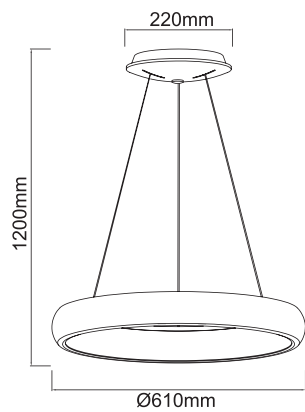

134
opendesign.pl