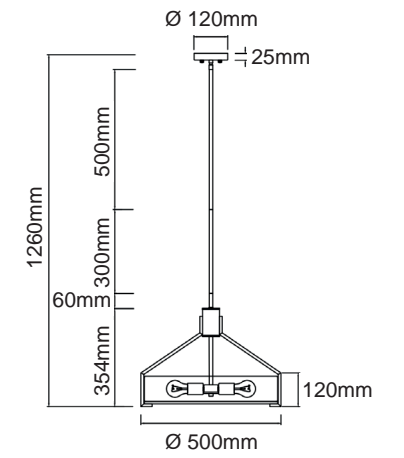

Doretto Old Gold 70
OR85662

Description: Metal/Satin Gold
Shade: Fabric/Creme White
Glass/Frosted White
Bulb: 6xE27 Max 15W LED 230V
Bulb Excluded