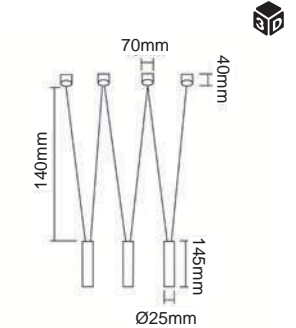

Bene Parette Nero 100
OR85051

Description: Metal/Black
Bulb: 10,5W LED 3000K 230V 379LM
Integrated LED Sources

Viva III Bianco
OR84290

Description: Aluminium/White
Bulb: 3xG9 Max 3,5W LED 230V
Bulb Excluded
Recommended Lighting Spurce: G9 Capsule