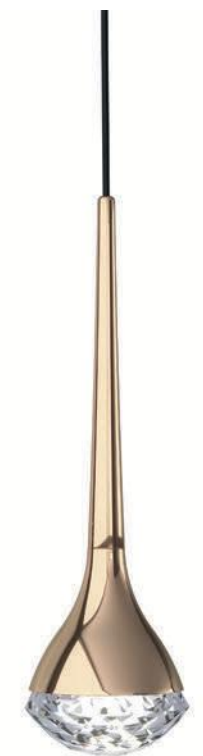

Crima Cromo
OR80322

Description: Aluminum/Chrome
Glass/Transparent Crystal
Bulb: 1x7W LED 230V 3000K 672 LM
Integrated LED Sources