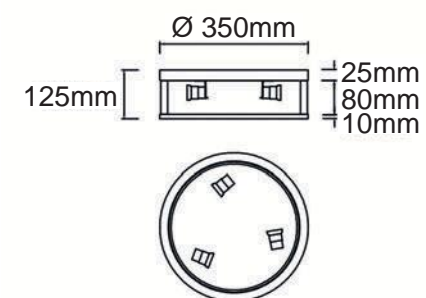

Sandro PL Satin Nikiel 50
OR85785

Description: Metal/Satin Nickel
Shade: Fabric/Creme White
Glass/Frosted White
Bulb: 4x E14 Max 12W LED 230V
Bulb Excluded