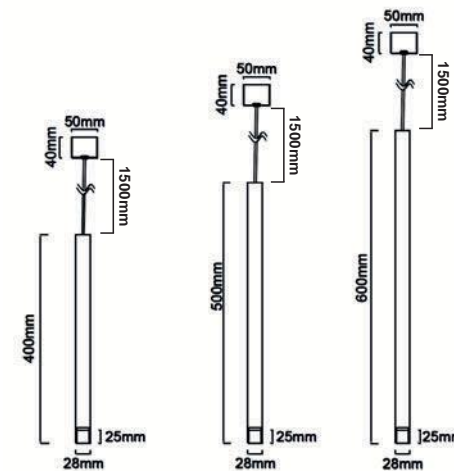

Q I Bianco/Gold 40
OR85150

Q I Bianco/Gold 50
OR85167

Q I Bianco/Gold 60
OR85174

Description: Aluminium/White/Gold
Bulb: 1xG9 Max 3,5W LED 230V
Bulb Excluded
Recommended Lighting Source: G9 Capsule

Q I Bianco/Rose Gold 40
OR85181

Q I Bianco/Rose Gold 50
OR85198

Q I Bianco/Rose Gold 60
OR85204

Description: Aluminium/White/Rose Gold
Bulb: 1xG9 Max 3,5W LED 230V
Bulb Excluded
Recommended Lighting Source: G9 Capsule

Q I Nero/Gold 40
OR85105

Q I Nero/Gold 50
OR85112

Q I Nero/Gold 60
OR85129

Description: Aluminium/Black/Gold
Bulb: 1xG9 Max 3,5W LED 230V
Bulb Excluded
Recommended Lighting Source: G9 Capsule

Q I Nero/Rose Gold 40
OR85136

Q I Nero/Rose Gold 50
OR85143

Q I Nero/Rose Gold 60
OR85297

Description: Aluminium/Black/Rose Gold
Bulb: 1xG9 Max 3,5W LED 230V
Bulb Excluded
Recommended Lighting Source: G9 Capsule