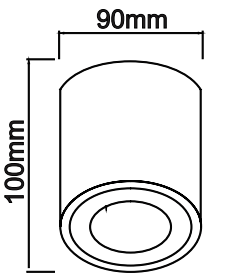

Rullo Nero Track
OR83187

Description: Aluminum/Black
Plastic Adapter
Bulb: Max 1xGU10 8W LED 230V
Bulb Excluded

Rullo Bianco Track
OR83170

Description: Aluminum/White
Plastic Adapter
Bulb: Max 1xGU10 8W LED 230V
Bulb Excluded