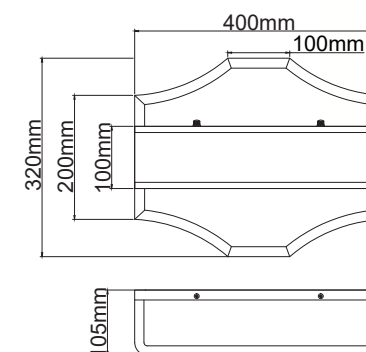

Gerdo Parette Old Gold
OR84511

Description: Metal/Satin Gold
Shade: Fabric/Creme White
Glass/Frosted White
Bulb: 2xE14 Max 12W LED 230V
Bulb Excluded