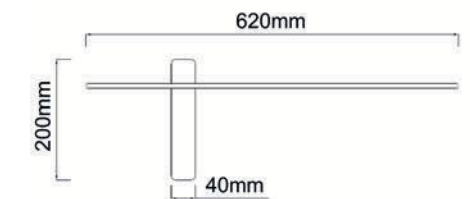

Description: Metal/Black/Gold
Bulb: 7W LED 3000K 230V 284LM
Integrated LED Sources

Description: Metal/Black/Gold
Bulb: 10,5W LED 3000K 230V 379LM
Integrated LED Sources

Description: Metal/Black
Bulb: 7W LED 3000K 230V 284LM
Integrated LED Sources

Description: Metal/Black
Bulb: 10,5W LED 3000K 230V 379LM
Integrated LED Sources