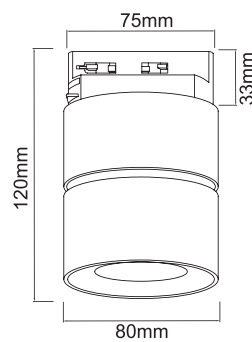

Rullo Bianco Mobile Track
OR83194

Description: Aluminum/White
Plastic Adapter
Bulb: Max 1xGU10 8W LED 230V
Bulb Excluded