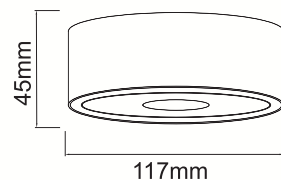

Neo Toupe Slim LED/Ufo Toupe
OR86256

Description: Aluminium/Toupe
Bulb: 1x10,5W LED 3000K 230V 722 lm
Integrated LED Sources
Ufo Included

Neo Toupe Slim LED/Ufo Bianco
OR86447

Description: Aluminium/White/Chrome
Bulb: 1x10,5W LED 3000K 230V 722 lm
Integrated LED Sources
Ufo Included