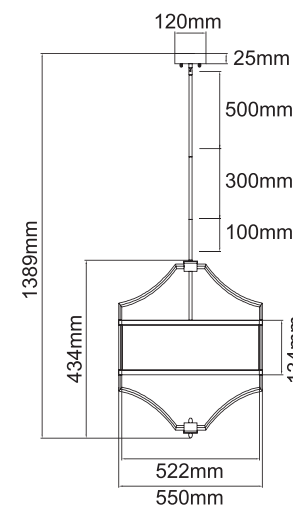

Stesso Cromo M
OR80919

Description: Metal/Chrome
Shade: Fabric/Creme White
Bulb: 4xE27 Max 15W LED 230V
Bulb Excluded

Stesso PL Cromo M
OR84412

Description: Metal/Chrome
Shade: Fabric/Creme White
Glass/Frosted White
Bulb: 4xE27 Max 12W LED 230V
Bulb Excluded