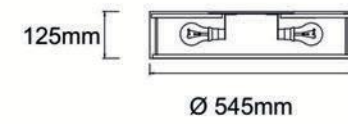

Sandro PL Satin Nikiel 35
OR85792

Description: Metal/Satin Nickel
Shade: Fabric/Creme White
Glass/Frosted White
Bulb: 3x E14 Max 12W LED 230V
Bulb Excluded

Sandro PL Satin Nikiel 50
OR85785

Description: Metal/Satin Nickel
Shade: Fabric/Creme White
Glass/Frosted White
Bulb: 4x E14 Max 12W LED 230V
Bulb Excluded