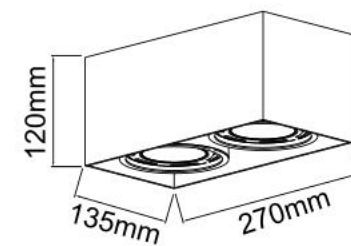

Description: Aluminum/Black/White
Bulb: 2xGU10 Max 8W LED 230V
Bulb Excluded

Description: Aluminum/Black/Chrome
Bulb: 2xGU10 Max 8W LED 230V
Bulb Excluded

Description: Aluminum/White/White
Bulb: 2xGU10 Max 8W LED 230V
Bulb Excluded

Description: Aluminum/White/Chrome
Bulb: 2xGU10 Max 8W LED 230V
Bulb Excluded

Description: Aluminum/Black/Black
Bulb: 2xGU10 Max 8W LED 230V
Bulb Excluded

Description: Aluminum/Black/Gold
Bulb: 2xGU10 Max 8W LED 230V
Bulb Excluded

Description: Aluminum/White/Black
Bulb: 2xGU10 Max 8W LED 230V
Bulb Excluded

Description: Aluminum/White/Gold
Bulb: 2xGU10 Max 8W LED 230V
Bulb Excluded