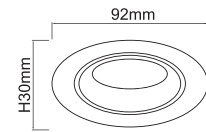

Wymiary montażowe: Ø 75mm
gl. 30mm

Foro Bianco
OR83538

Description: Aluminum/White
Bulb: 1xGu10 Max 8W LED 230V
Bulb Excluded