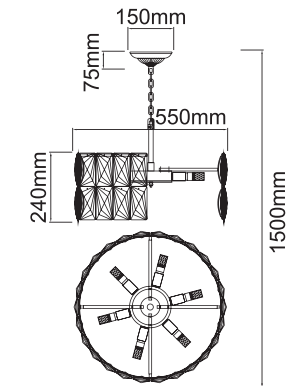

Candi S
OR80124

Description: Metal/Chrome
Blub: 3xE14 Max 8W LED 230V
Bulb Excluded

Castella
OR84764

Description: Metal/Resin/White
Bulb: 6xE14 Max 8W LED 230V
Bulb Excluded

Intero S Gold
OR80452

Description: Metal/Gold
Transparent Crystal
Bulb: 6xE14 Max 12W LED 230V
Bulb Excluded