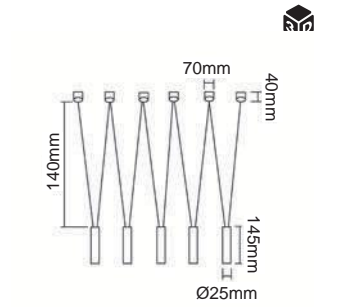

Viva V Nero
OR84337

Description: Aluminium/Black
Bulb: 5xG9 Max 3,5W LED 230V
Bulb Excluded
Recommended Lighting Spource: G9 Capsule