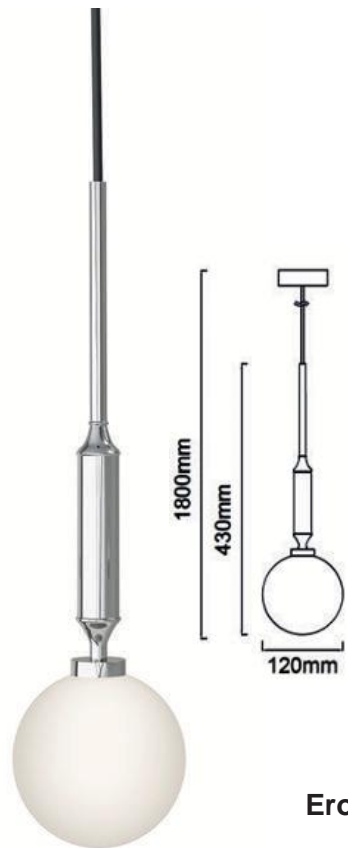

Ero I Cromo C
OR84986

Description: Metal/Chrome
Glass/Opal White
Bulb: 1xG9 Max 8W LED 230V
Bulb Excluded