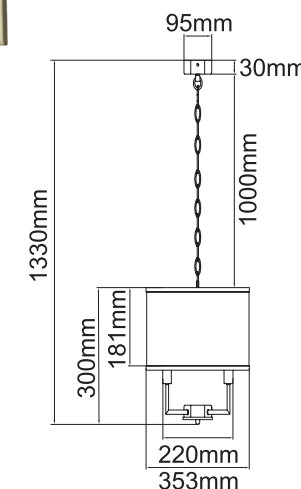

Casa Old Gold S
OR80223

Description: Metal/Satin Gold
Shade: Fabric/Creme White
Bulb: 3xE14 Max 12W LED 230V
Bulb Excluded

Casa Old Gold M
OR80230

Description: Metal/Satin Gold
Shade: Fabric/Creme White
Bulb: 6xE14 Max 15W LED 230V
Bulb Excluded