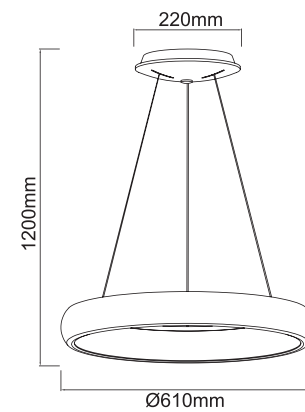

135
opendesign.pl