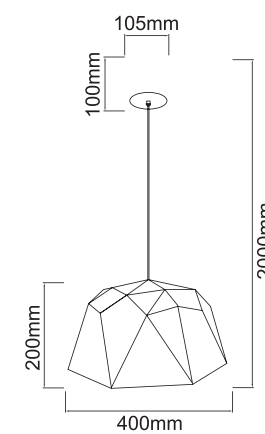

134
opendesign.pl

Rotto Bianco S 4000 K
OR80773

Description: Aluminum/White
Acryl/White
Bulb: 50W LED 230V 4000K 3894 LM
Integrated LED Sources

135
opendesign.pl

Iseo Bianco S
OR80469

Description: Resin/Sandy White
Bulb: 1xE27 Max 18W LED 230V
Bulb Excluded