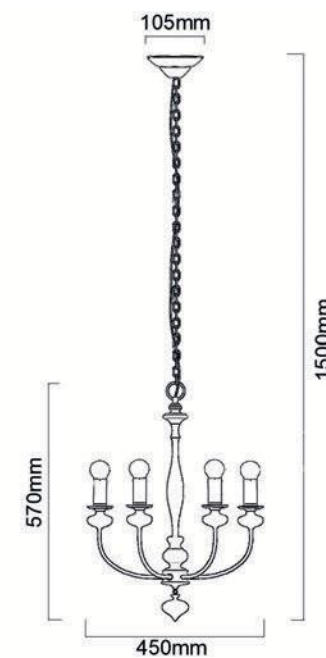

Candi S
OR80124

Description: Metal/Chrome
Blub: 3xE14 Max 8W LED 230V
Bulb Excluded

Castella
OR84764

Description: Metal/Resin/White
Bulb: 6xE14 Max 8W LED 230V
Bulb Excluded