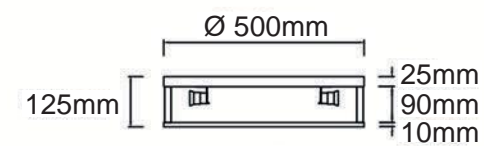

Sandro PL Cromo 35
OR85815

Description: Metal/Chrome
Shade: Fabric/Creme White
Glass/Frosted White
Bulb: 3x E14 Max 12W LED 230V
Bulb Excluded

Sandro PL Cromo 50
OR85808

Description: Metal/Chrome
Shade: Fabric/Creme White
Glass/Frosted White
Bulb: 4x E14 Max 12W LED 230V
Bulb Excluded