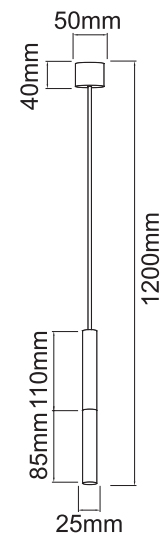

Slimi S Nero/Gold
OR80810

Description: Aluminum/Black/Gold
Bulb: Max 1xG9 3,5W LED 230V
Bulb Excluded
Recommended Lighting Spurce: G9 Capsuld