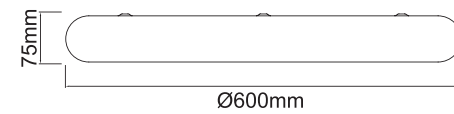

Piatto Cromo 60 CCT
OR86362

Description: Metal/Chrome
Acryl/White
Bulb: 55W LED 3000K/4500K/6500K 230V 5683lm
Integrated LED Sources