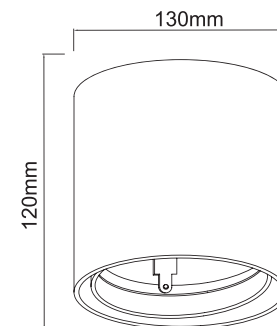

205
opendesign.pl