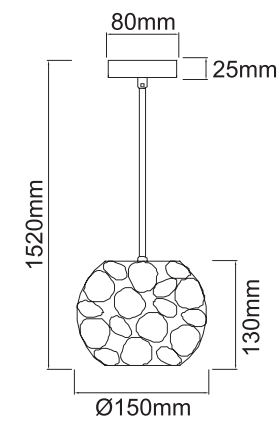

Description: Metal/Chrome
Bulb: 1xG9 LED Max 7W 230V
Bulb Excluded

Cedrone PL Toupe 12 CCT
OR85907

Description: Metal/Toupe
Acryl/White
8W LED 3000K/4500K/6500K 230V 1242lm
Integrated Led Sources

Cedrone PL Toupe 22 CCT
OR85938