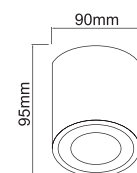

Description: Aluminum/White
Bulb: 1xGU10 Max 8W LED 230V
Bulb Excluded

Rullo Toupe IP44
OR86287

Description: Aluminum/Toupe
Bulb: 1xGU10 Max 8W LED 230V
Bulb Excluded

Rullo Nero IP44
OR82463

Description: Aluminum/Black
Bulb: 1xGU10 Max 8W LED 230V
Bulb Excluded