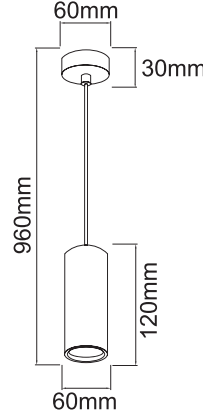

Corno
OR81527

Description: Glass/Opal
Bulb: E27 1x15W LED 230V
Bulb Excluded

Kika S 85
OR80483

Description: Aluminum/Black Chrome
Bulb: 1xGU10 Max 8W LED 230V
Bulb Excluded

Kika S 120
OR80490

Description: Aluminum/Black Chrome
Bulb: 1xGU10 Max 8W LED 230V
Bulb Excluded