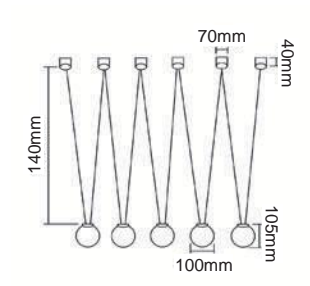

Movo V
OR84269

Description: Aluminium/Black
Glass/Opal White
Bulb: 5xG9 Max 8W LED 230V
Bulb Excluded

Movo VII
OR84276

Description: Aluminium/Black
Glass/Opal White
Bulb: 7xG9 Max 8W LED 230V
Bulb Excluded