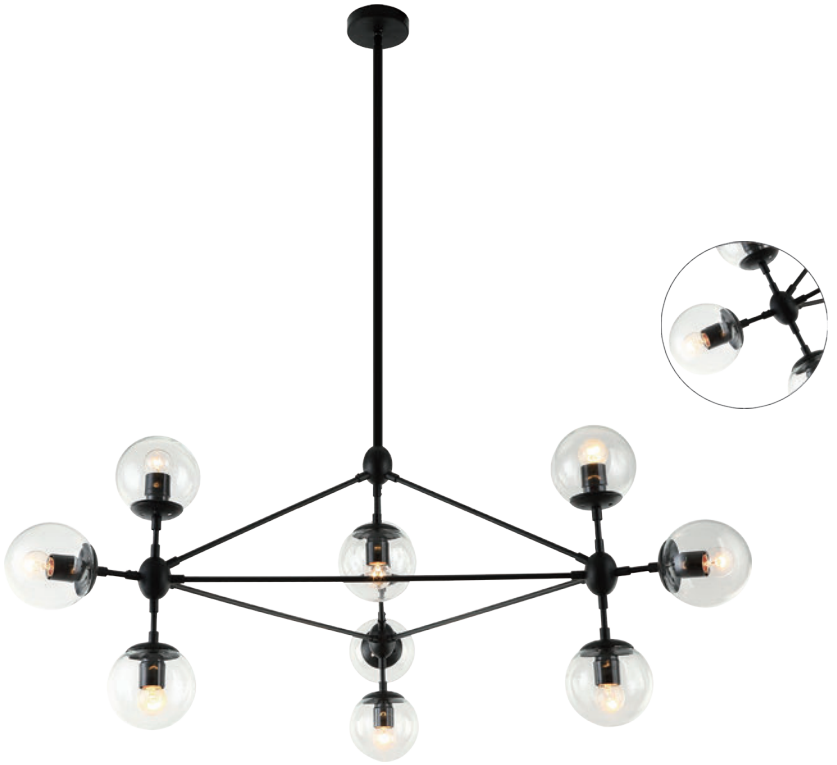

Merino Parette Old Gold 60 IP44
OR85686

Description: Metal/Satin Gold
Glass/Opal White
Bulb: 6xG9 Max 8W LED 230V
Bulb Excluded

Merino Parette Cromo 60 IP44
OR85693

Description: Metal/Chrome
Glass/Opal White
Bulb: 6xG9 Max 8W LED 230V
Bulb Excluded

Bao Nero Fume
OR80056

Description: Metal/Black
Glass/Fume
Bulb: 10xE27 Max 8W LED 230V
Bulb Excluded

Bao Nero Claro
OR80094

Description: Metal/Black
Glass/Transparent
Bulb: 10xE27 Max 8W LED 230V
Bulb Excluded