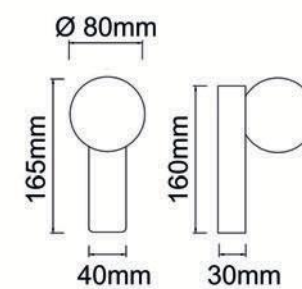

Description: Metal/Toupe/Black
Glass/Opal White
Bulb: 1xG9 Max 8W LED 230V
Bulb Excluded

Description: Metal/Satin Gold/Black
Glass/Opal White
Bulb: 1xG9 Max 8W LED 230V
Bulb Excluded

Description: Metal/Black
Glass/Opal White
Bulb: 1xG9 Max 8W LED 230V
Bulb Excluded