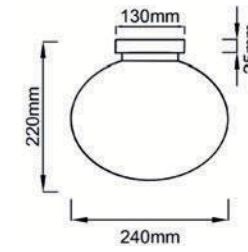

Iseo Bianco M
OR80476

Description: Resin/Sandy White
Bulb: 1xE27 Max 18W LED 230V
Bulb Excluded

Palla 24
OR81145

Description: Metal/Chrome
Glass/Opal White
Bulb: 1xE14 Max 8W LED 230V
Bulb Excluded

Palla 30
OR81152