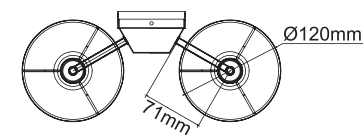

Casa Parette Cromo
OR81497

Description: Metal/Chrome
Shade: Fabric/Creme White
Bulb: 2xE14 Max 12W LED 230V
Bulb Excluded