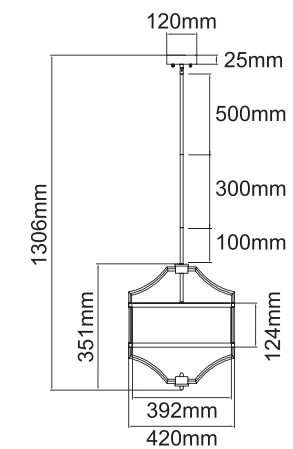

Stesso PL Cromo L
OR84429

Description: Metal/Chrome
Shade: Fabric/Creme White
Glass/Frosted White
Bulb: 6xE27 Max 12W LED 230V
Bulb Excluded

Stesso Old Gold S
OR80926

Description: Metal/Satin Gold
Shade: Fabric/Creme White
Bulb: 4xE27 Max 15W LED 230V
Bulb Excluded