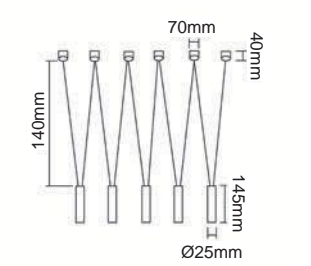

Viva V Bianco
OR84306

Description: Aluminium/White
Bulb: 5xG9 Max 3,5W LED 230V
Bulb Excluded
Recommended Lighting Spurce: G9 Capsule