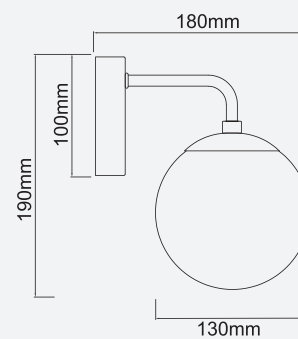

Bao I Nero Claro
OR80100

Description: Metal/Black
Glass/Transparent
Bulb: 1xE27 Max 8W LED 230V
Bulb Excluded

Bao Parette Nero Fume
OR81411

Description: Metal/Black
Glass/Fume
Bulb: 1xE27 Max 8W LED 230V
Bulb Excluded