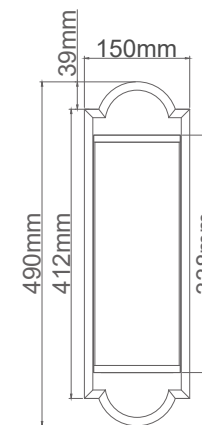

Libero Parette Gold/Nero
OR84535

Description: Metal/Gold
Shade: Fabric/Black
Bulb: 2xE14 Max 12W LED 230V
Bulb Excluded

Libero Parette Cromo
OR84528

Description: Metal/Chrome
Shade: Fabric/Creme White
Bulb: 2xE14 Max 12W LED 230V
Bulb Excluded

Libero Parette Old Gold
OR84542

Description: Metal/Satin Gold
Shade: Fabric/Creme White
Bulb: 2xE14 Max 12W LED 230V
Bulb Excluded