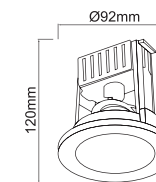

Wymiary montażowe: Ø 75mm
gl. 125mm

Scudo
OR83804

Description: Iron/Chrome Glass
Frosted White
Bulb: 1xGu10 Max 8W LED 230V
Bulb Excluded