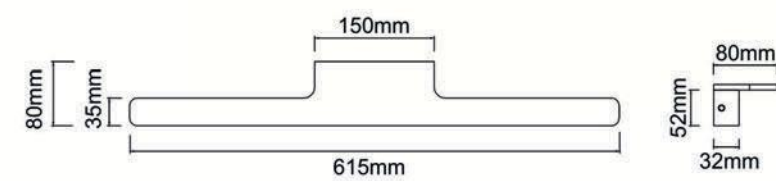

Luce Parette Old Gold 62 CCT IP44
OR86119

Description: Metal/Satin Gold
Acryl/White
Blub: 11W LED 3000K/4500K/6500K 230V 1442lm
Integrated LED Sources

Luce Parette Cromo 62 CCT IP44
OR86126

Description: Metal/Chrome
Acryl/White
Blub: 11W LED 3000K/4500K/6500K 230V 1442lm
Integrated LED Sources

Luce Parette Nero 62 CCT IP44 IP44
OR86133

Description: Metal/Black
Acryl/White
Blub: 11W LED 3000K/4500K/6500K 230V 1442lm
Integrated LED Sources