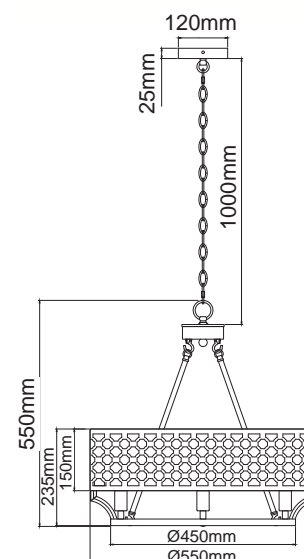

Verno Old Gold
OR84382

Description: metal/satin gold
Shade: fabric/creme white
Bulb: 6xE14 Max 12W LED 230V
Bulb Excluded