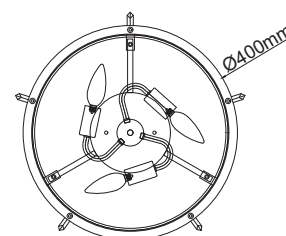

Pirelo PL Cromo
OR84399

Description: Metal/Chrome
Shade: Fabric/Creme White
Glass/Frosted White
Bulb: 3xE14 Max 12W LED 230V
Bulb Excluded

Pirelo PL Old Gold
OR84405

Description: Metal/Satin Gold
Shade: Fabric/Creme White
Glass/Frosted White
Bulb: 3xE14 Max 12W LED 230V
Bulb Excluded