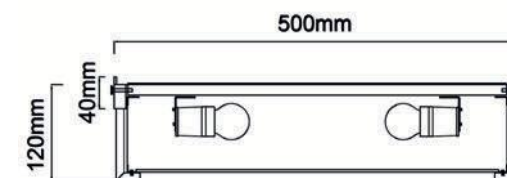

Description: Metal/Chrome
Shade: Fabric/Creme White
Glass/Frosted White
Bulb: 3xE14 Max 12W LED 230V
Bulb Excluded

Description: Metal/Satin Gold
Shade: Fabric/Creme White
Glass/Frosted White
Bulb: 3xE14 Max 12W LED 230V
Bulb Excluded

Romi PL Cromo 50
OR84924

Description: Metal/Chrome
Shade: Fabric/Creme White
Glass/Frosted White
Bulb: 4xE14 Max 12W LED 230V
Bulb Excluded

Romi PL Old Gold 50
OR84931

Description: Metal/Chrome
Shade: Fabric/Creme White
Glass/Frosted White
Bulb: 3xE14 Max 12W LED 230V
Bulb Excluded