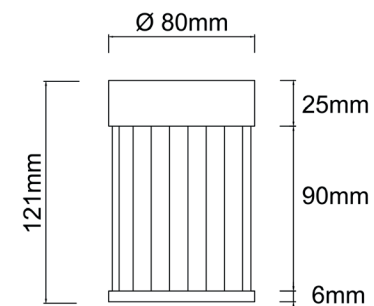

Description: Metal/Chrome
Glass/Transparent
Bulb: 1xG9 Max 8W LED 230V
Bulb Excluded

Description: Metal/Gold
Glass/Transparent
Bulb: 1xG9 Max 8W LED 230V
Bulb Excluded

Description: Metal/Satin Gold
Glass/Transparent
Bulb: 1xG9 Max 8W LED 230V
Bulb Excluded

Description: Metal/Black
Glass/Transparent
Bulb: 1xG9 Max 8W LED 230V
Bulb Excluded