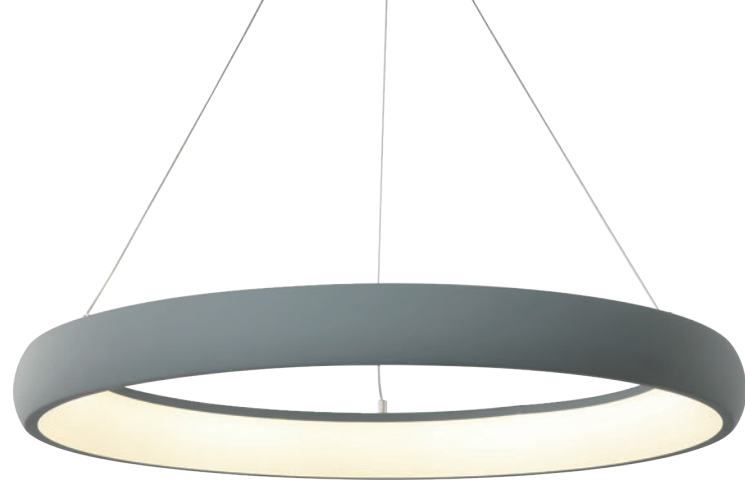

Corno
OR81527

Description: Glass/Opal
Bulb: E27 1x15W LED 230V
Bulb Excluded

Kika S 85
OR80483

Description: Aluminum/Black Chrome
Bulb: 1xGU10 Max 8W LED 230V
Bulb Excluded

Kika S 120
OR80490

Description: Aluminum/Black Chrome
Bulb: 1xGU10 Max 8W LED 230V
Bulb Excluded