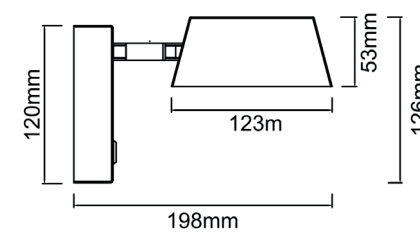

Description: Metal/Gold
Acryl/White
6W LED 3000K/4500K/
6500K 230V 1026lm

Description: Metal/Toupe
Acryl/White
6W LED 3000K/4500K/
6500K 230V 1026lm

Description: Metal/Black
Acryl/White
6W LED 3000K/4500K/
6500K 230V 1026lm