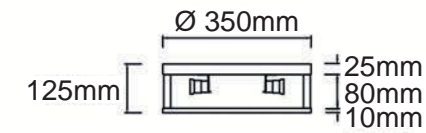

Sandro PL Cromo 50
OR85808

Description: Metal/Chrome
Shade: Fabric/Creme White
Glass/Frosted White
Bulb: 4x E14 Max 12W LED 230V
Bulb Excluded