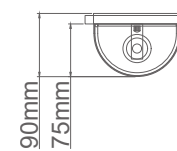

Libero Parette Gold/Nero
OR84535

Description: Metal/Gold
Shade: Fabric/Black
Bulb: 2xE14 Max 12W LED 230V
Bulb Excluded

Libero Parette Cromo
OR84528

Description: Metal/Chrome
Shade: Fabric/Creme White
Bulb: 2xE14 Max 12W LED 230V
Bulb Excluded

Libero Parette Old Gold
OR84542

Description: Metal/Satin Gold
Shade: Fabric/Creme White
Bulb: 2xE14 Max 12W LED 230V
Bulb Excluded