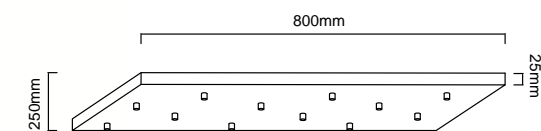

Ero XII Gold 80x25 ■
OR85457

Ero XII Nero 80x25 ■
OR85464

Description: Metal/Black/Chrome/Gold
Glass/Opal White
H Max 1800mm
Bulb: 12xG9 Max 8W LED 230V
Bulb Excluded

Ero XII Multicolor 60 ■
OR86409

Ero XII Cromo 60 ■
OR85389

Ero XII Gold 60 ■
OR85396

Ero XII Nero 60 ■
OR85402

Description: Metal/Black/Chrome/Gold
Glass/Opal White
H Max 1800mm
Bulb: 12xG9 Max 8W LED 230V
Bulb Excluded