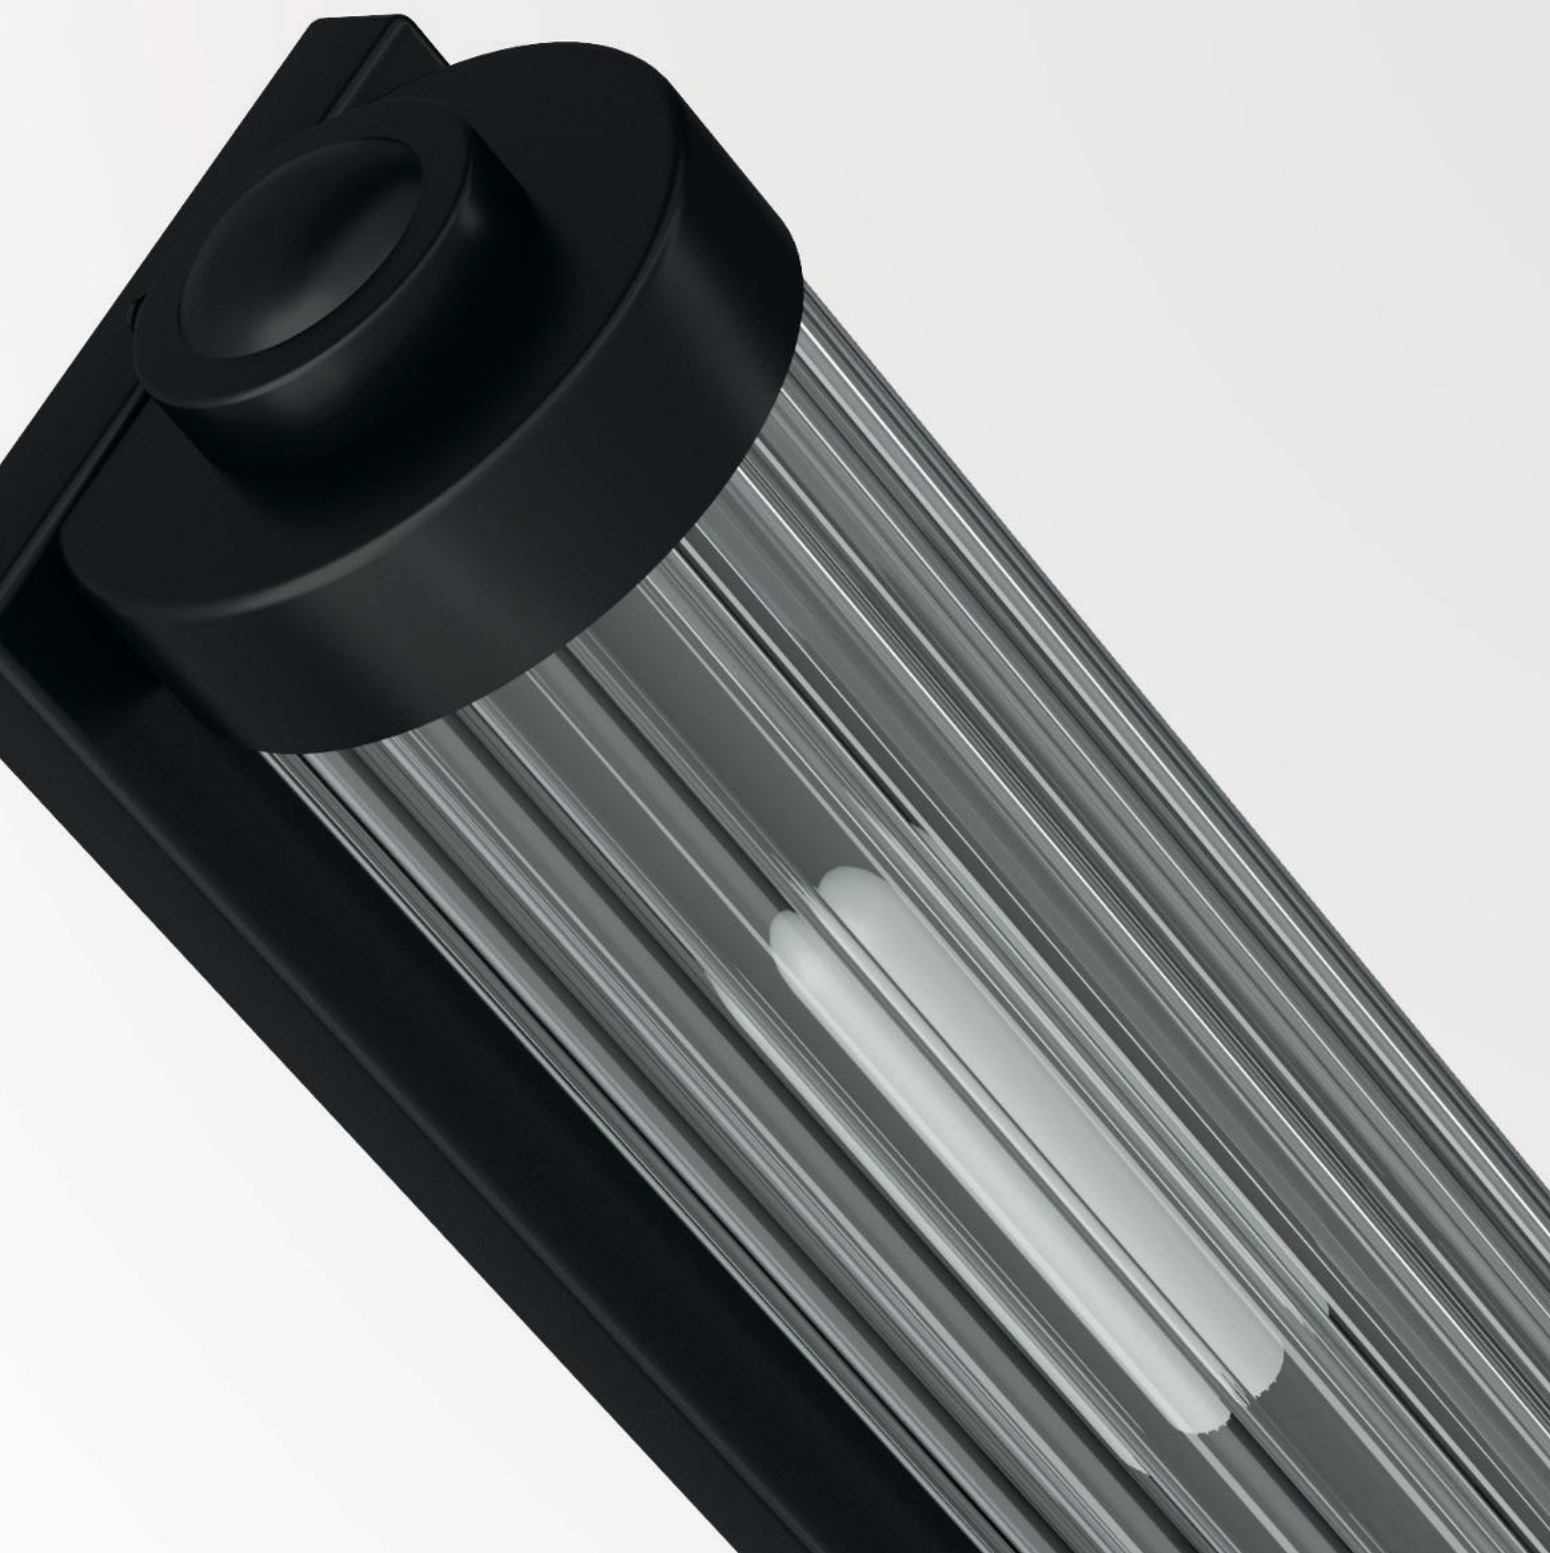

Fumi Parette Cromo IP44
OR84474

Description: Metal/Chrome
Glass/Transparent
Bulb: 2xG9 Max 8W LED 230V
Bulb Excluded

Fumi Parette Gold IP44
OR84481

Description: Metal/Gold
Glass/Transparent
Bulb: 2xG9 Max 8W LED 230V
Bulb Excluded