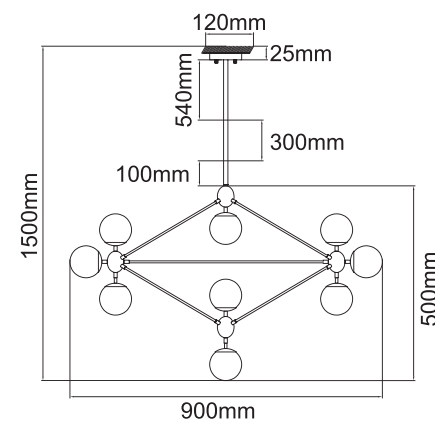

Bao Parette Nero Fume
OR81411

Description: Metal/Black
Glass/Fume
Bulb: 1xE27 Max 8W LED 230V
Bulb Excluded

Bao Parette Nero Claro
OR81404

Description: Metal/Black
Glass/Transparent
Bulb: 1xE27 Max 8W LED 230V
Bulb Excluded