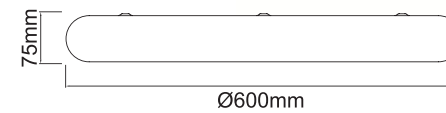

Cedrone PL Bianco 30 CCT
OR85945

Description: Metal/White
Acryl/White
25W LED 3000K/4500K/6500K 230V 3907lm
Integrated Led Sources

Cedrone PL Nero 30 CCT
OR85952

Description: Metal/Black
Acryl/White
25W LED 3000K/4500K/6500K 230V 3907lm
Integrated Led Sources