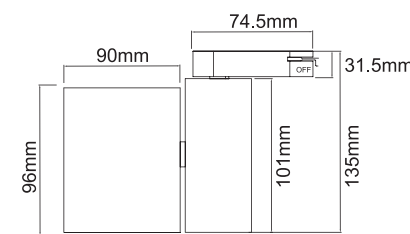

Rullo Bianco Mobile Track
OR83194

Description: Aluminum/White
Plastic Adapter
Bulb: Max 1xGU10 8W LED 230V
Bulb Excluded