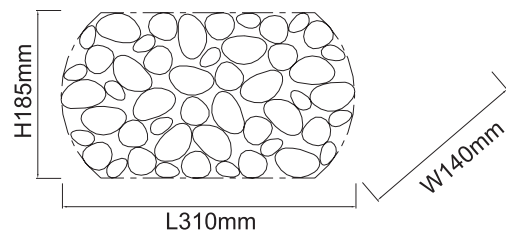

Carera Gold S
OR80193

Description: Metal/Gold
Bulb: 1xG9 LED Max 7W 230V
Bulb Excluded