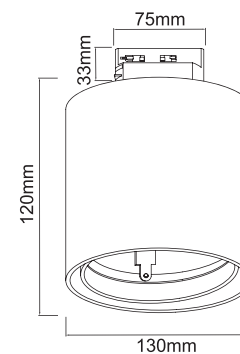

Description: Aluminum/Black/Chrome
Plastic Adapter
Bulb: 1x GU10 Max 8W LED 230V
Bulb Excluded

Description: Aluminum/Black/White
Plastic Adapter
Bulb: 1x GU10 Max 8W LED 230V
Bulb Excluded

Description: Aluminum/White/Chrome
Plastic Adapter
Bulb: 1x GU10 Max 8W LED 230V
Bulb Excluded

Description: Aluminum/White
Plastic Adapter
Bulb: 1x GU10 Max 8W LED 230V
Bulb Excluded

Description: Aluminum/Black
Plastic Adapter
Bulb: 1x GU10 Max 8W LED 230V
Bulb Excluded

Description: Aluminum/Black/Gold
Plastic Adapter
Bulb: 1x GU10 Max 8W LED 230V
Bulb Excluded

Description: Aluminum/White/Black
Plastic Adapter
Bulb: 1x GU10 Max 8W LED 230V
Ufo Excluded

Description: Aluminum/White/Gold
Plastic Adapter
Bulb: 1x GU10 Max 8W LED 230V
Bulb Excluded

Description: Aluminum/Black
Plastic Adapter
Bulb: 1xES111 Max 16W LED 230V
Bulb Excluded

Description: Aluminum/White
Plastic Adapter
Bulb: 1xES111 Max 16W LED 230V
Bulb Excluded