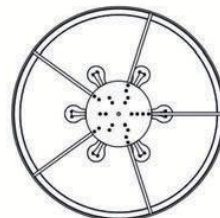

Description: Metal/Gold
Shade: Fabric/Creme White
Acryl/White
Bulb: 6xE27 Max 15W LED 230V
Bulb Excluded

Zalindro PL Cromo 54
OR86010

Description: Metal/Chrome
Shade: Fabric/Creme White
Acryl/White
Bulb: 4xE27 Max 15W LED 230V
Bulb Excluded