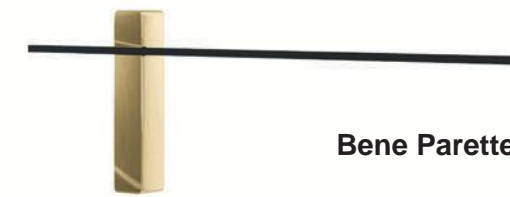

Bene Parette Nero/Gold 60
OR85082

Description: Metal/Black/Gold
Bulb: 7W LED 3000K 230V 284LM
Integrated LED Sources