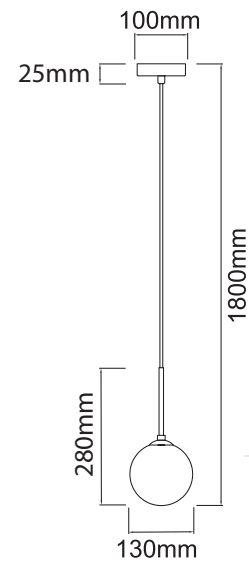

Bao Nero Fume
OR80056

Description: Metal/Black
Glass/Fume
Bulb: 10xE27 Max 8W LED 230V
Bulb Excluded

Bao Nero Claro
OR80094

Description: Metal/Black
Glass/Transparent
Bulb: 10xE27 Max 8W LED 230V
Bulb Excluded