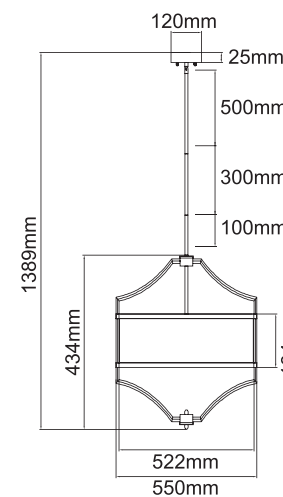

Stesso Old Gold S
OR80926

Description: Metal/Satin Gold
Shade: Fabric/Creme White
Bulb: 4xE27 Max 15W LED 230V
Bulb Excluded