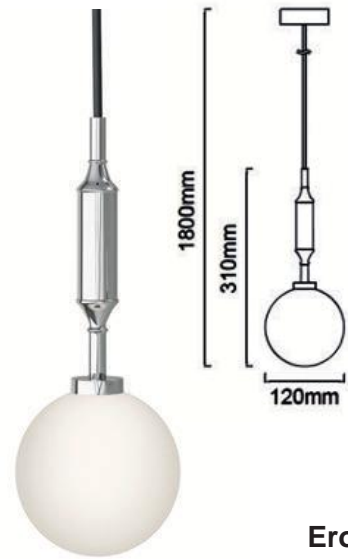

Ero I Cromo A
OR84962

Description: Metal/Chrome
Glass/Opal White
Bulb: 1xG9 Max 8W LED 230V
Bulb Excluded