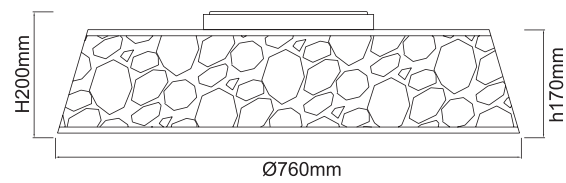

Forina Cromo PL
OR81060

Description: Metal/Chrome
Acryl/White
Bulb: 48W LED 230V 3000K 3648 LM
Integrated LED Sources

Forina Bianco PL
OR81053

Description: Metal/White
Acryl/White
Bulb: 48W LED 230V 3000K 3648 LM
Integrated LED Sources

Corno
OR81527

Description: Glass/Opal
Bulb: E27 1x15W LED 230V
Bulb Excluded