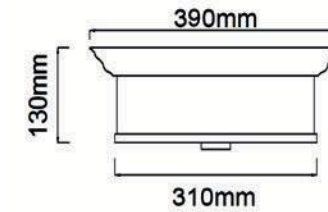

Famburo PL Gold 49
OR84900

Description: Metal/Gold
Shade: Fabric/Creme White
Glass/Frosted White
Bulb: 4xE14Max 12W LED 230V
Bulb Excluded