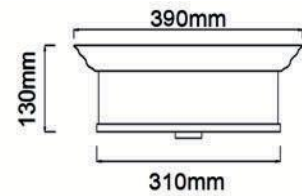

Famburo PL Cromo 49
OR84894

Description: Metal/Chrome
Shade: Fabric/Creme White
Glass/Frosted White
Bulb: 4xE14 Max 12W LED 230V
Bulb Excluded