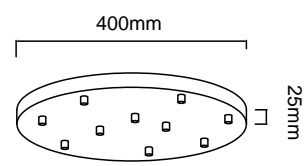

Ero X Multicolor 40 ■
OR86393

Ero X Cromo 40 ■
OR85358

Ero X Gold 40 ■
OR85365

Ero X Nero 40 ■
OR85372

Description: Metal/Black/Chrome/Gold
Glass/Opal White
H Max 1800mm
Bulb: 10xG9 Max 8W LED 230V
Bulb Excluded