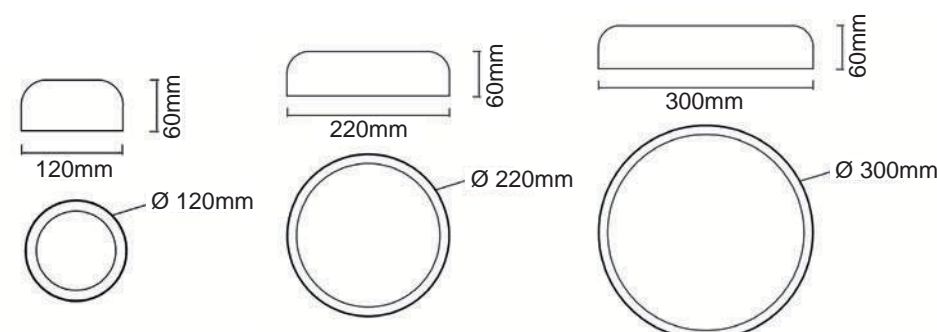

Cedrone PL Bianco 12 CCT
OR85884

Description: Metal/White
Acryl/White
8W LED 3000K/4500K/6500K 230V 1242lm

Cedrone PL Nero 12 CCT
OR85891

Description: Metal/Black
Acryl/White
8W LED 3000K/4500K/6500K 230V 1242lm

Cedrone PL Bianco 22 CCT
OR85914

Description: Metal/White
Acryl/White
14W LED 3000K/4500K/6500K 230V 2393lm
Integrated Led Sources

Cedrone PL Nero 22 CCT
OR85921

Description: Metal/Black
Acryl/White
14W LED 3000K/4500K/6500K 230V 2393lm
Integrated Led Sources

Cedrone PL Bianco 30 CCT
OR85945

Description: Metal/White
Acryl/White
25W LED 3000K/4500K/6500K 230V 3907lm
Integrated Led Sources

Cedrone PL Nero 30 CCT
OR85952

Description: Metal/Black
Acryl/White
25W LED 3000K/4500K/6500K 230V 3907lm
Integrated Led Sources