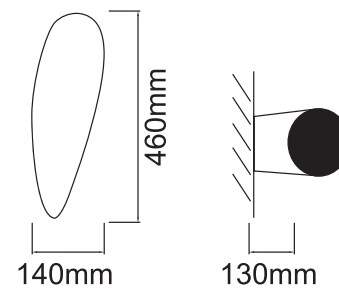

Forina Cromo PL
OR81060

Description: Metal/Chrome
Acryl/White
Bulb: 48W LED 230V 3000K 3648 LM
Integrated LED Sources

Forina Bianco PL
OR81053

Description: Metal/White
Acryl/White
Bulb: 48W LED 230V 3000K 3648 LM
Integrated LED Sources

Corno
OR81527

Description: Glass/Opal
Bulb: E27 1x15W LED 230V
Bulb Excluded