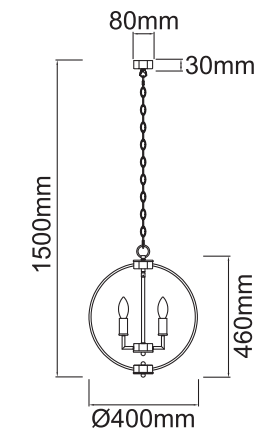

Candi S
OR80124

Description: Metal/Chrome
Blub: 3xE14 Max 8W LED 230V
Bulb Excluded

Castella
OR84764

Description: Metal/Resin/White
Bulb: 6xE14 Max 8W LED 230V
Bulb Excluded

Intero S Gold
OR80452

Description: Metal/Gold
Transparent Crystal
Bulb: 6xE14 Max 12W LED 230V
Bulb Excluded