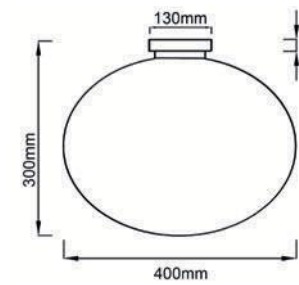

Palla 40
OR81169

Description: Metal/Chrome
Glass/Opal White
Bulb: 1XE27 Max 12W LED 230V
Bulb Excluded