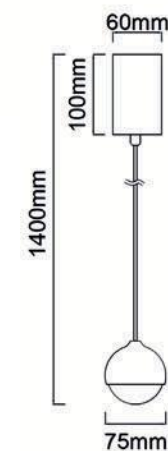

Bolicina Gold
OR85099

Description: Metal/Gold
Glass/Transparent
Bulb: 1x5W LED 3000K 230V 536LM
Integrated LED Sources