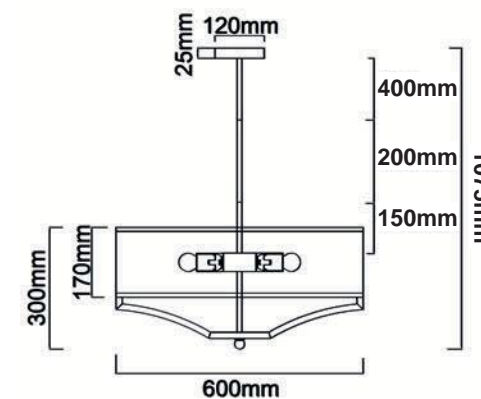

Description: Metal/Gold
Shade: Fabric/Creme White
Bulb: 4xE27 Max 12W LED 230V
Bulb Excluded

Description: Metal/Chrome
Shade: Fabric/Creme White
Bulb: 4xE27 Max 12W LED 230V
Bulb Excluded

Gerdo Old Gold
OR84818

Description: Metal/Satin Gold
Shade: Fabric/Creme White
Bulb: 4xE27 Max 12W LED 230V
Bulb Excluded