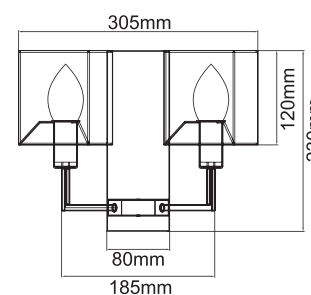

Casa Parette Cromo
OR81497

Description: Metal/Chrome
Shade: Fabric/Creme White
Bulb: 2xE14 Max 12W LED 230V
Bulb Excluded

Stanza Cromo S
OR80865

Description: Metal/Chrome
Shade: Fabric/Creme White
Glass/Frosted White
Bulb: 3xE27 Max 15W LED 230V
Bulb Excluded