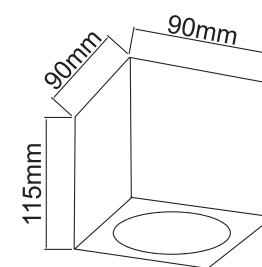

Description: Metal/Chrome
Glass/Transparent Crystal
Bulb: 1xG9 Max 8W LED 230V
Bulb Excluded

Description: Metal/Chrome
Glass/Transparent Crystal
Bulb: 1xG9 Max 8W LED 230V
Bulb Excluded

Description: Metal/Gold
Glass/Transparent Crystal
Bulb: 1xG9 Max 8W LED 230V
Bulb Excluded

Description: Metal/Chrome
Glass/Glossy Black
Bulb: 1xGU10 Max 8W LED 230V
Bulb Excluded

Description: Metal/Gold
Glass/Glossy Black
Bulb: 1xGU10 Max 8W LED
Bulb Excluded