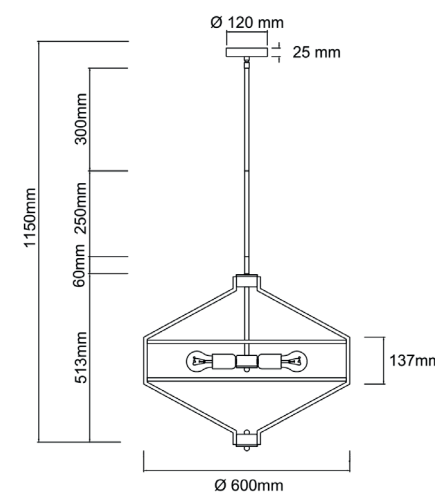

Zundo Chocco 60
OR85846

Description: Metal/Dark Brown
Shade: Fabric/Raw Beige
Bulb: 4xE27 Max 15W LED 230V
Bulb Excluded