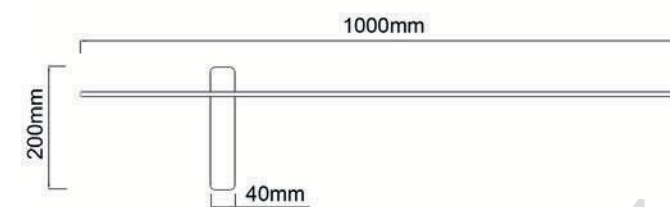

Description: Metal/Black/Gold
Bulb: 7W LED 3000K 230V 284LM
Integrated LED Sources

Description: Metal/Black/Gold
Bulb: 10,5W LED 3000K 230V 379LM
Integrated LED Sources

Description: Metal/Black
Bulb: 7W LED 3000K 230V 284LM
Integrated LED Sources

Description: Metal/Black
Bulb: 10,5W LED 3000K 230V 379LM
Integrated LED Sources