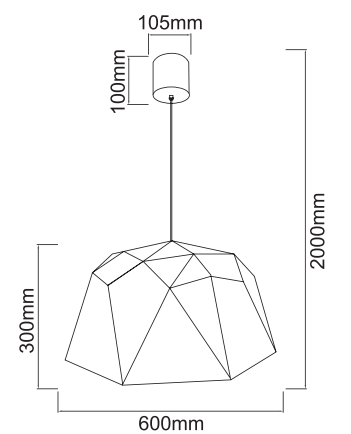

Iseo Bianco S
OR80469

Description: Resin/Sandy White
Bulb: 1xE27 Max 18W LED 230V
Bulb Excluded

Iseo Bianco M
OR80476

Description: Resin/Sandy White
Bulb: 1xE27 Max 18W LED 230V
Bulb Excluded