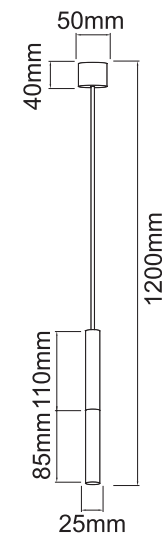

Slimi S Bianco
OR80834

Description: Aluminum/White
Bulb: Max 1xG9 3,5W LED 230V
Bulb Excluded
Recommended Lighting Spurce: G9 Capsule

Slimi S Bianco/Gold
OR80841

Description: Aluminum/White/Gold
Bulb: Max 1xG9 3,5W LED 230V
Bulb Excluded
Recommended Lighting Spurce: G9 Capsule

Slimi S Bianco/Rose Gold
OR80858

Description: Aluminum/White/Rose Gold
Bulb: Max 1xG9 3,5W LED 230V
Bulb Excluded
Recommended Lighting Spurce: G9 Capsule