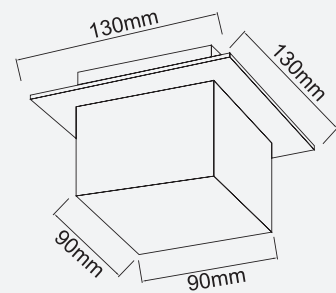

Cubo Claro
OR81039

Description: Metal/Chrome
Glass/Transparent Crystal
Bulb: 1xG9 Max 8W LED 230V
Bulb Excluded