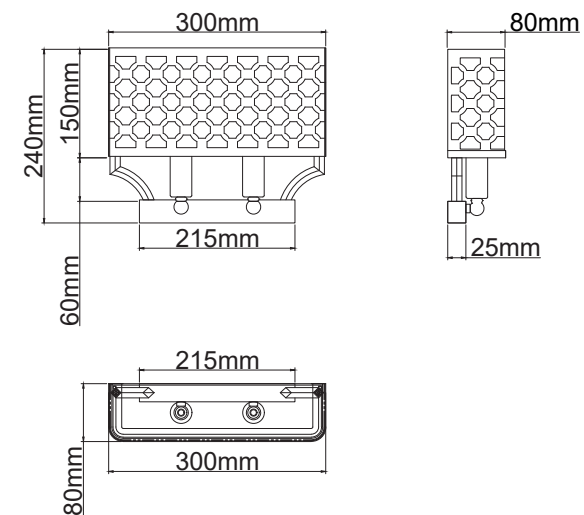

Verno Parette Cromo
OR84597

Description: Metal/Chrome
Shade: Fabric/Creme White
Bulb: 2xE14 Max 12W LED 230V
Bulb Excluded

Verno Parette Old Gold
OR84603

Description: Metal/Satin Gold
Shade: Fabric/Creme White
Bulb: 2xE14 Max 12W LED 230V
Bulb Excluded