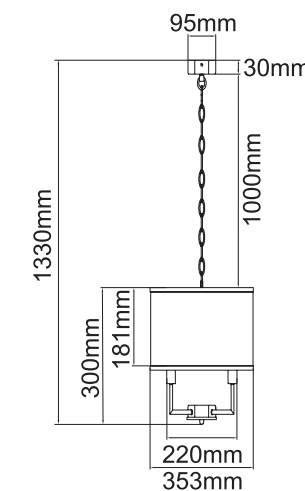

Casa Cromo S
OR80209

Description: Metal/Chrome
Shade: Fabric/Creme White
Bulb: 3xE14 Max 12W LED 230V
Bulb Excluded

Casa Cromo M
OR80216

Description: Metal/Chrome
Shade: Fabric/Creme White
Bulb: 6xE14 Max 15W LED 230V
Bulb Excluded