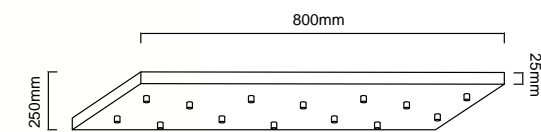

Ero XIV Gold 80x25 ■
OR85488

Ero XIV Nero 80x25 ■
OR85495

Description: Metal/Black/Chrome/Gold
Glass/Opal White
H Max 1800mm
Bulb: 14xG9 Max 8W LED 230V
Bulb Excluded