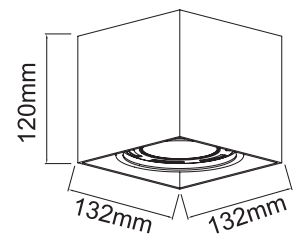

Description: Aluminum/Black/White
Bulb: 1xGU10 Max 8W LED 230V
Bulb Excluded

Description: Aluminum/Black/Gold
Bulb: 1xGU10 Max 8W LED 230V
Bulb Excluded

Description: Aluminum/White/White
Bulb: 1xGU10 Max 8W LED 230V
Bulb Excluded

Description: Aluminum/White/Gold
Bulb: 1xGU10 Max 8W LED 230V
Bulb Excluded

Description: Aluminum/Black/Black
Bulb: 1xGU10 Max 8W LED 230V
Bulb Excluded

Description: Aluminum/Black/Chrome
Bulb: 1xGU10 Max 8W LED 230V
Bulb Excluded

Description: Aluminum/White/Black
Bulb: 1xGU10 Max 8W LED 230V
Bulb Excluded

Description: Aluminum/White/Chrome
Bulb: 1xGU10 Max 8W LED 230V
Bulb Excluded