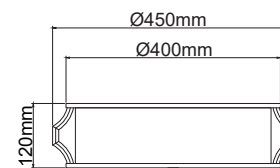

Pirelo PL Cromo
OR84399

Description: Metal/Chrome
Shade: Fabric/Creme White
Glass/Frosted White
Bulb: 3xE14 Max 12W LED 230V
Bulb Excluded

Pirelo PL Old Gold
OR84405

Description: Metal/Satin Gold
Shade: Fabric/Creme White
Glass/Frosted White
Bulb: 3xE14 Max 12W LED 230V
Bulb Excluded