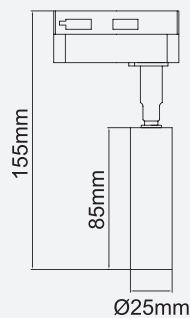

Slimi Gold Track
OR83064

Description: Aluminum/Gold
Plastic Adapter/Black
Bulb: Max 1xG9 3,5W LED 230V
Bulb Excluded
Recommended Lighting Spource: G9 Capsule

Slimi Nero Track
OR83088

Description: Aluminum/Black
Plastic Adapter/Black
Bulb: Max 1xG9 3,5W LED 230V
Bulb Excluded
Recommended Lighting Spource: G9 Capsule

Slimi Rose Gold Track
OR83071

Description: Aluminum/Rose Gold
Plastic Adapter/Black
Bulb: Max 1xG9 3,5W LED 230V
Bulb Excluded
Recommended Lighting Spource: G9 Capsule

Stick Track Bianco
OR83156

Description: Aluminum/White
Plastic Adapter
Bulb: Max 1xGU10 8W LED 230V
Bulb Excluded

Stick Track Nero
OR83163

Description: Aluminum/Black
Plastic Adapter
Bulb: Max 1xGU10 8W LED 230V
Bulb Excluded