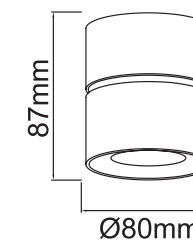

Mone Bianco
OR82197

Description: Aluminum/White
Bulb: 1x7W LED 3000K 230V 552 LM
Integrated LED Sources