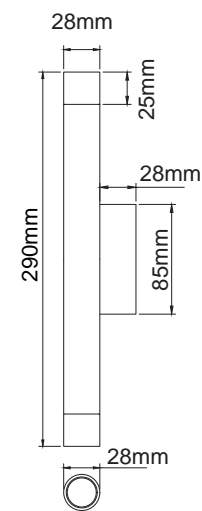

Q Parette Bianco/Gold
OR84559

Description: Aluminium/White/Gold
Bulb: 2xG9 Max 3,5W LED 230V
Bulb Excluded
Recommended Lighting Source: G9 Capsule

Q Parette Nero/Gold
OR84573

Description: Aluminium/Black/Gold
Bulb: 2xG9 Max 3,5W LED 230V
Bulb Excluded
Recommended Lighting Source: G9 Capsule