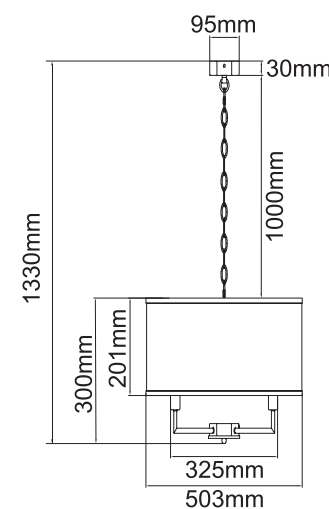

Casa Cromo S
OR80209

Description: Metal/Chrome
Shade: Fabric/Creme White
Bulb: 3xE14 Max 12W LED 230V
Bulb Excluded

Casa Cromo M
OR80216

Description: Metal/Chrome
Shade: Fabric/Creme White
Bulb: 6xE14 Max 15W LED 230V
Bulb Excluded