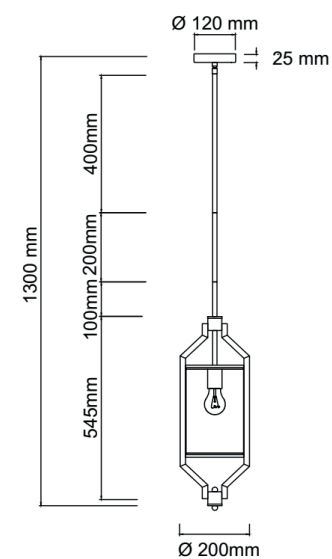

Zundo Satin Nikiel 20
OR85853

Description: Metal/Satin Nikiel
Shade: Fabric/Creme White
Bulb: 1xE27 Max 15W LED 230V
Bulb Excluded

Zundo Old Gold 20
OR85860

Description: Metal/Satin Gold
Shade: Fabric/Creme White
Bulb: 1xE27 Max 15W LED 230V
Bulb Excluded