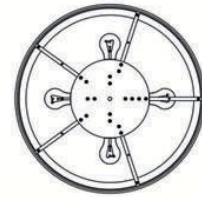

Description: Metal/Gold
Shade: Fabric/Creme White
Acryl/White
Bulb: 4xE27 Max 15W LED 230V
Bulb Excluded

Zalindro PL Gold 74
OR86058