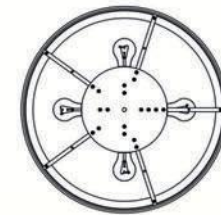

Sandro PL Satin Nikiel 35
OR85792

Description: Metal/Satin Nickel
Shade: Fabric/Creme White
Glass/Frosted White
Bulb: 3x E14 Max 12W LED 230V
Bulb Excluded

Sandro PL Satin Nikiel 50
OR85785

Description: Metal/Satin Nickel
Shade: Fabric/Creme White
Glass/Frosted White
Bulb: 4x E14 Max 12W LED 230V
Bulb Excluded