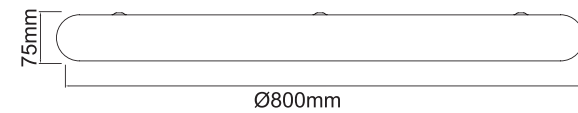

Piatto Cromo 80 CCT
OR86379

Description: Metal/Chrome
Acryl/White
Bulb: 73W LED 3000K/4500K/6500K 230V 6742lm
Integrated LED Sources