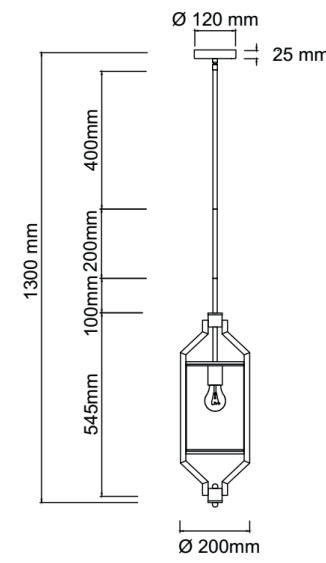

Zundo Chocco 60
OR85846

Description: Metal/Dark Brown
Shade: Fabric/Raw Beige
Bulb: 4xE27 Max 15W LED 230V
Bulb Excluded

Zundo Chocco 20
OR85877

Description: Metal/Dark Brown
Shade: Fabric/Raw Beige
Bulb: 1xE27 Max 15W LED 230V
Bulb Excluded