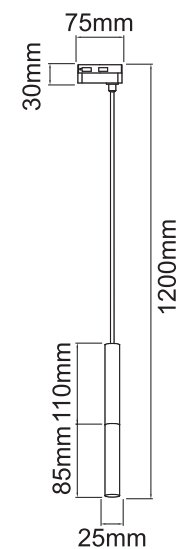

Movo Track
OR84283

Description: Aluminium/Black
Glass/Opal White
Plastic Adapter
Bulb: 1xG9 Max 8W LED 230V
Bulb Excluded

Slimi S Nero Track
OR83095

Description: Aluminum/Black
Plastic Adapter
Bulb: Max 1xG9 3,5W LED 230V
Bulb Excluded
Recommended Lighting Spurce: G9 Capsule