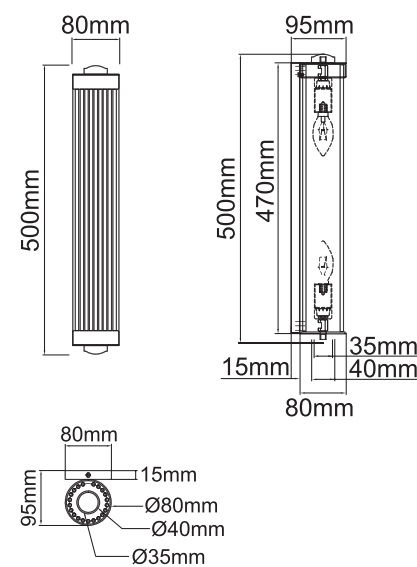

Fiatto Parette Old Gold
OR81572

Description: Metal/Satin Gold
Glass/Transparent
Bulb: 2xE14 Max 12W LED 230V
Bulb Excluded

Fiatto Parette Cromo
OR81565

Description: Metal/Chrome
Glass/Transparent
Bulb: 2xE14 Max 12W LED 230V
Bulb Excluded