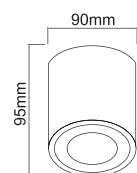

Description: Aluminum/White
Bulb: 1xGU10 Max 8W LED 230V
Bulb Excluded

Rullo Toupe IP44
OR86287

Description: Aluminum/Toupe
Bulb: 1xGU10 Max 8W LED 230V
Bulb Excluded

Rullo Nero IP44
OR82463

Description: Aluminum/Black
Bulb: 1xGU10 Max 8W LED 230V
Bulb Excluded