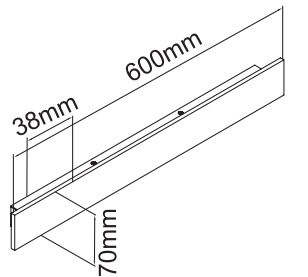

Ante Nero 60
OR84788

Description: Aluminum/Black
Bulb: 13W LED 3000K 230V 248LM
Integrated LED Sources