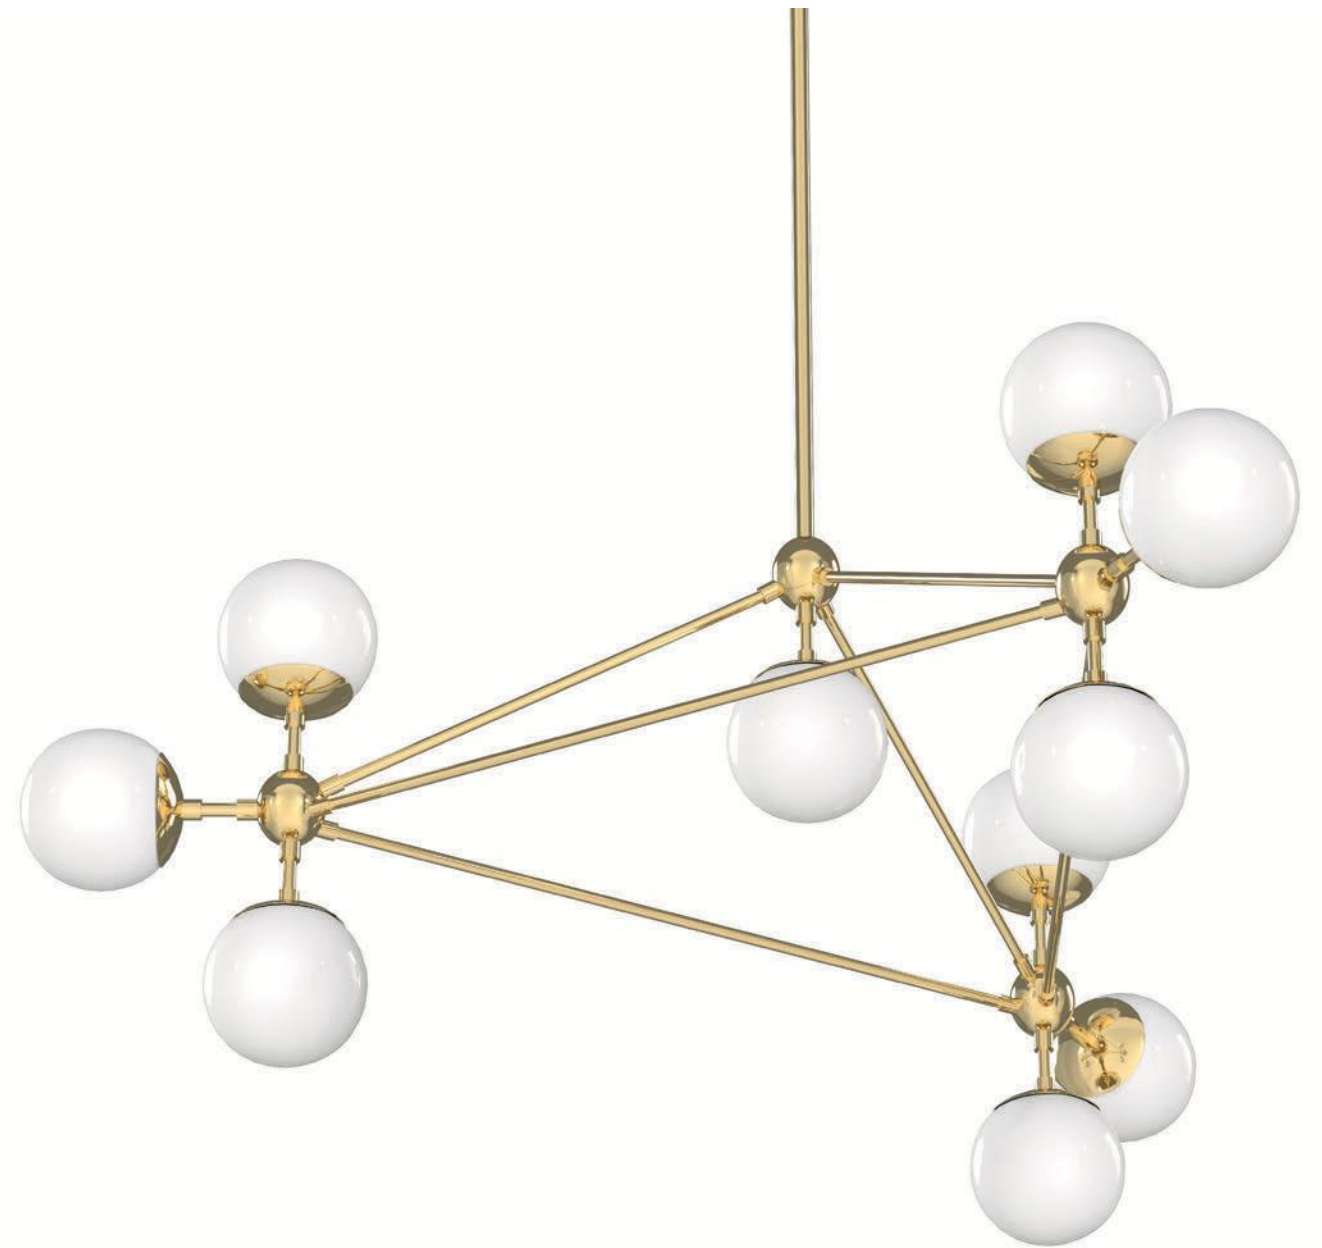

Bao Parette Nero Fume
OR81411

Description: Metal/Black
Glass/Fume
Bulb: 1xE27 Max 8W LED 230V
Bulb Excluded

Bao Parette Nero Claro
OR81404

Description: Metal/Black
Glass/Transparent
Bulb: 1xE27 Max 8W LED 230V
Bulb Excluded