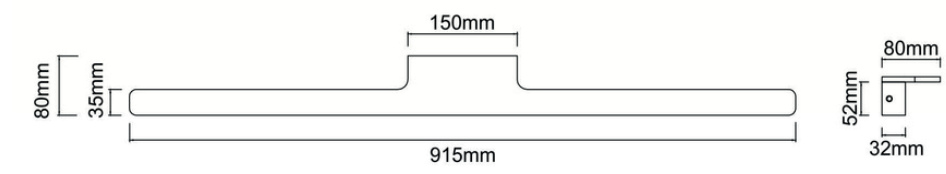

Luce Parette Nero 92 CCT IP44
OR86164

Description: Metal/Black
Acryl/White
Blub: 12W LED 3000K/4500K/6500K 230V 1656lm
Integrated LED Sources