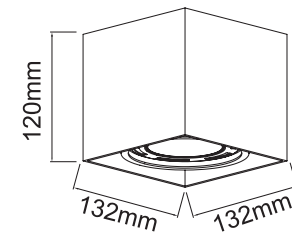

Description: Aluminum/Black/White
Bulb: 1xGU10 Max 8W LED 230V
Bulb Excluded

Description: Aluminum/Black/Gold
Bulb: 1xGU10 Max 8W LED 230V
Bulb Excluded

Description: Aluminum/White/White
Bulb: 1xGU10 Max 8W LED 230V
Bulb Excluded

Description: Aluminum/White/Gold
Bulb: 1xGU10 Max 8W LED 230V
Bulb Excluded

Description: Aluminum/Black/Black
Bulb: 1xGU10 Max 8W LED 230V
Bulb Excluded

Description: Aluminum/Black/Chrome
Bulb: 1xGU10 Max 8W LED 230V
Bulb Excluded

Description: Aluminum/White/Black
Bulb: 1xGU10 Max 8W LED 230V
Bulb Excluded

Description: Aluminum/White/Chrome
Bulb: 1xGU10 Max 8W LED 230V
Bulb Excluded