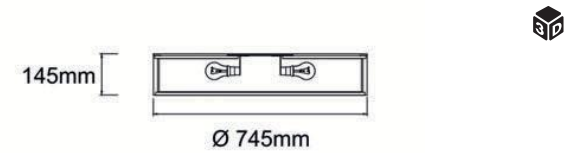

Description: Metal/Dark Brown
Shade: Fabric/Raw Beige
Acryl/White
Bulb: 6xE27 Max 15W LED 230V
Bulb Excluded

Zalindro PL Old Gold 54
OR85976

Description: Metal/Satin Gold
Shade: Fabric/Creme White
Acryl/White
Bulb: 4xE27 Max 15W LED 230V
Bulb Excluded