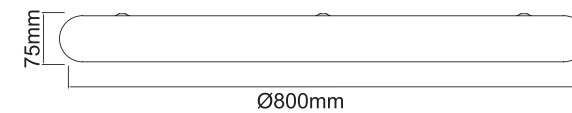

Piatto Nero 60 CCT
OR86232

Description: Metal/Black
Acryl/White
Bulb: 55W LED 3000K/4500K/6500K 230V 5683lm
Integrated LED Sources