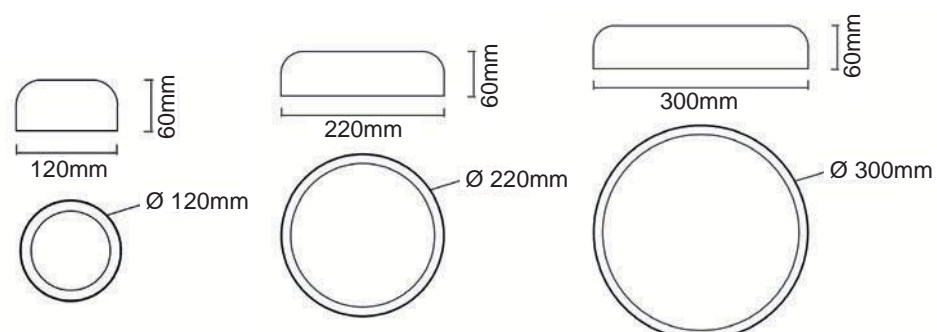

Cedrone PL Bianco 12 CCT
OR85884

Description: Metal/White
Acryl/White
8W LED 3000K/4500K/6500K 230V 1242lm

Cedrone PL Nero 12 CCT
OR85891

Description: Metal/Black
Acryl/White
8W LED 3000K/4500K/6500K 230V 1242lm

Cedrone PL Bianco 22 CCT
OR85914

Description: Metal/White
Acryl/White
14W LED 3000K/4500K/6500K 230V 2393lm
Integrated Led Sources

Cedrone PL Nero 22 CCT
OR85921

Description: Metal/Black
Acryl/White
14W LED 3000K/4500K/6500K 230V 2393lm
Integrated Led Sources

Cedrone PL Bianco 30 CCT
OR85945

Description: Metal/White
Acryl/White
25W LED 3000K/4500K/6500K 230V 3907lm
Integrated Led Sources

Cedrone PL Nero 30 CCT
OR85952

Description: Metal/Black
Acryl/White
25W LED 3000K/4500K/6500K 230V 3907lm
Integrated Led Sources