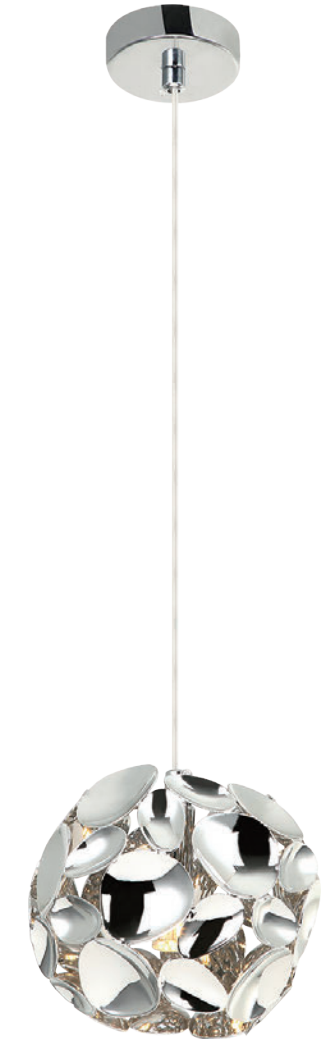

Carera Cromo S
OR80179

Description: Metal/Chrome
Bulb: 1xG9 LED Max 7W 230V
Bulb Excluded