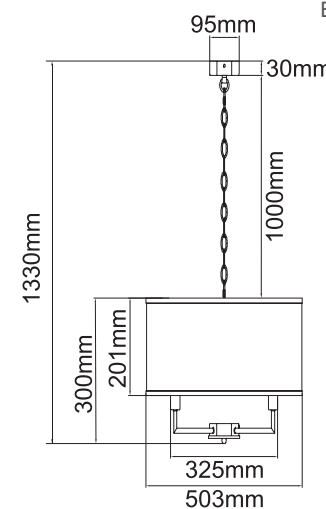

Casa Old Gold S
OR80223

Description: Metal/Satin Gold
Shade: Fabric/Creme White
Bulb: 3xE14 Max 12W LED 230V
Bulb Excluded

Casa Old Gold M
OR80230

Description: Metal/Satin Gold
Shade: Fabric/Creme White
Bulb: 6xE14 Max 15W LED 230V
Bulb Excluded