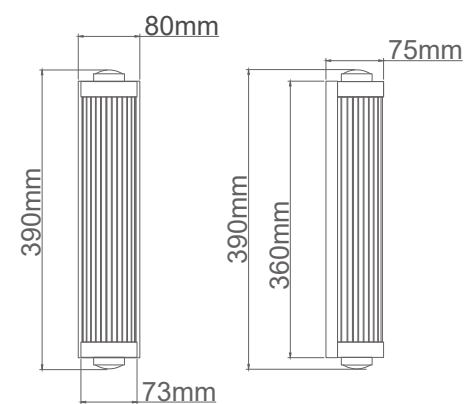

Fumi Parette Cromo IP44
OR84474

Description: Metal/Chrome
Glass/Transparent
Bulb: 2xG9 Max 8W LED 230V
Bulb Excluded

Fumi Parette Gold IP44
OR84481

Description: Metal/Gold
Glass/Transparent
Bulb: 2xG9 Max 8W LED 230V
Bulb Excluded

Fumi Parette Nero IP44
OR84498

Description: Metal/Black
Glass/Transparent
Bulb: 2xG9 Max 8W LED 230V
Bulb Excluded