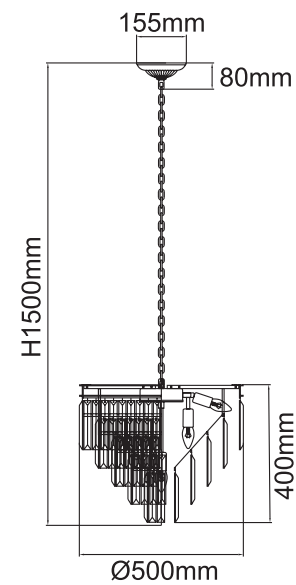

Intero PL Gold
OR81077

Description: Metal/Gold
Transparent Crystal
Glass/Sugar Glass
Bulb: 6xE14 Max 12W LED 230V
Bulb Excluded

Intero Parette Gold
OR81596

Description: Metal/Gold
Transparent Crystal
Bulb: 2xE14 Max 12W LED 230V
Bulb Excluded