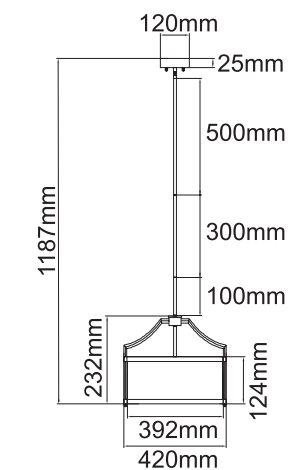

Stanza Old Gold S
OR80889

Description: Metal/Satin Gold
Shade: Fabric/Creme White
Glass/Frosted White
Bulb: 3xE27 Max 15W LED 230V
Bulb Excluded