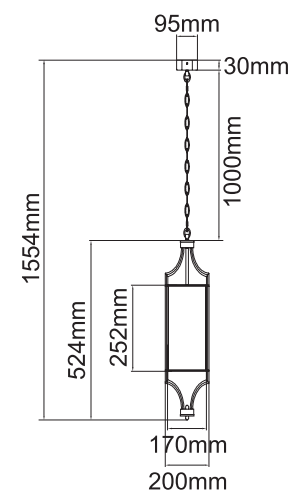

Description: Metal/Chrome
Shade: Fabric/Creme White
Bulb: 1xE27 Max 15W LED 230V
Bulb Excluded

Description: Metal/Satin Gold
Shade: Fabric/Creme White
Bulb: 1xE27 Max 15W LED 230V
Bulb Excluded

Lunga Gold/Nero
OR84108

Description: Metal/Gold
Shade: Fabric/Black
Bulb: 1xE27 Max 15W LED 230V
Bulb Excluded