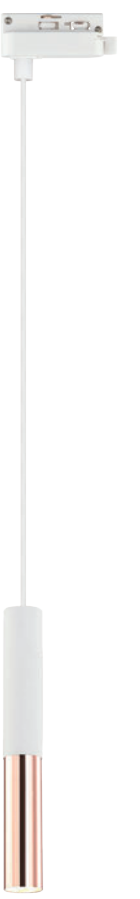

Slimi S Bianco Track/Rose Gold
OR83149

Description: Aluminum/White/Rose Gold
Plastic Adapter
Bulb: Max 1xG9 3,5W LED 230V
Bulb Excluded
Recommended Lighting Spurce: G9 Capsule