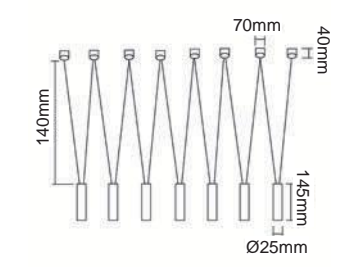

Viva VII Bianco
OR84313

Description: Aluminium/White
Bulb: 7xG9 Max 3,5W LED 230V
Bulb Excluded
Recommended Lighting Spurce: G9 Capsule