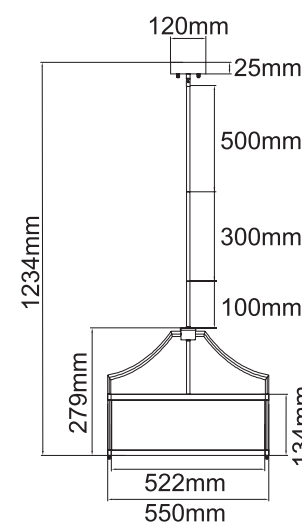

Stanza Old Gold M
OR80896

Description: Metal/Satin Gold
Shade: Fabric/Creme White
Glass/Frosted White
Bulb: 4xE27 Max 15W LED 230V
Bulb Excluded