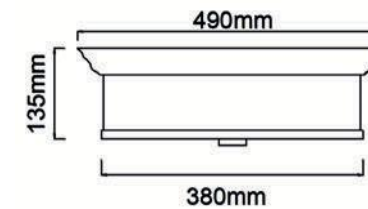

Famburo PL Old Gold 39
OR84887

Description: Metal/Satin Gold
Shade: Fabric/Creme White
Glass/Frosted White
Bulb: 3xE14 Max 12W LED 230V
Bulb Excluded