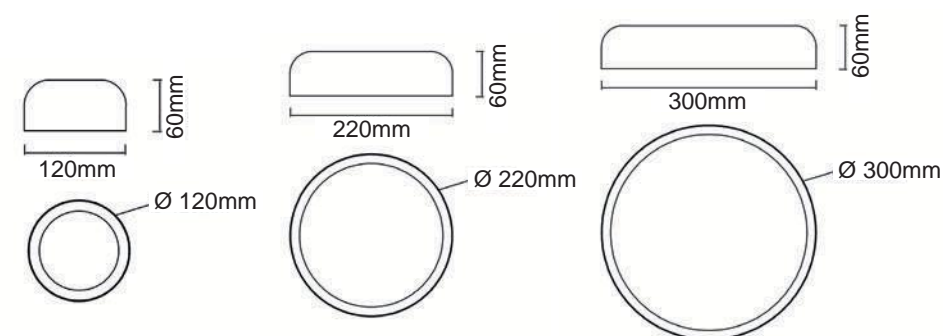

Cedrone PL Toupe 30 CCT
OR85969

Description: Metal/Toupe
Acryl/White
25W LED 3000K/4500K/6500K 230V 3907lm
Integrated Led Sources