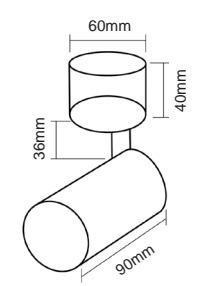

Tuka Nero
OR84238

Description: Aluminium/Black
Bulb: 1x GU10 Max 8W LED 230V
Bulb Excluded