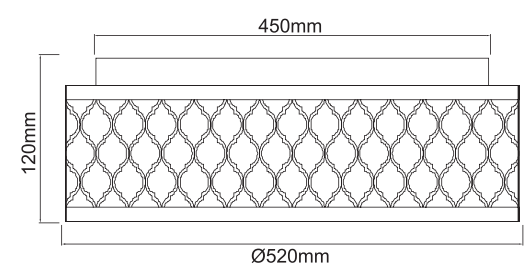

Cavalli Cromo
OR81008

Description: Metal/Satin Gold
Shade: Fabric/Creme White
Acryl/White
Bulb: 3xE27 Max 15W LED 230V
Bulb Excluded

Cavalli Old Gold
OR81015

Description: Metal/Satin Gold
Shade: Fabric/Creme White
Acryl/White
Bulb: 3xE27 Max 15W LED 230V
Bulb Excluded