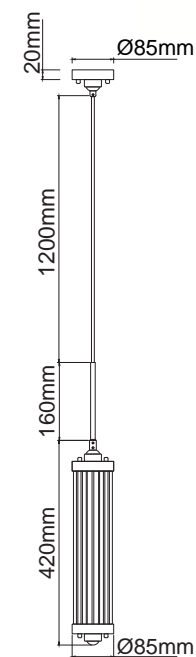

Fiatto I Nero
OR85310

Description: Metal/Black
Glass/Transparent
Bulb: 1xE14 Max 12W LED 230V
Bulb Excluded

Fiatto I Cromo
OR84351

Description: Metal/Chrome
Glass/Transparent
Bulb: 1xE14 Max 12W LED 230V
Bulb Excluded