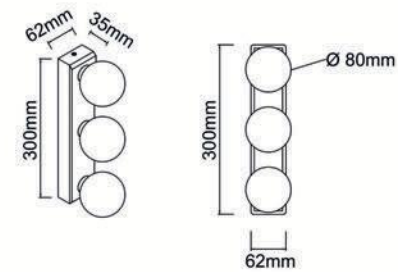

Merino Parette Cromo 30 IP44
OR85709

Description: Metal/Chrome
Glass/Opal White
Bulb: 3xG9 Max 8W LED 230V
Bulb Excluded

Merino Parette Old Gold 30 IP44
OR85716

Description: Metal/Satin Gold
Glass/Opal White
Bulb: 3xG9 Max 8W LED 230V
Bulb Excluded