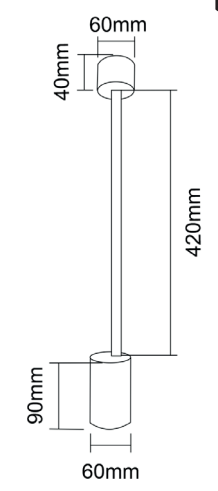

Tuka Nero L
OR84245

Description: Aluminium/Black
Bulb: 1x GU10 Max 8W LED 230V
Bulb Excluded