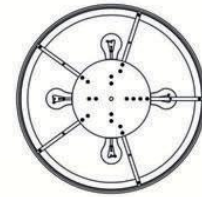

Description: Metal/Dark Brown
Shade: Fabric/Raw Beige
Acryl/White
Bulb: 4xE27 Max 15W LED 230V
Bulb Excluded

Zalindro PL Chocco 74
OR86041