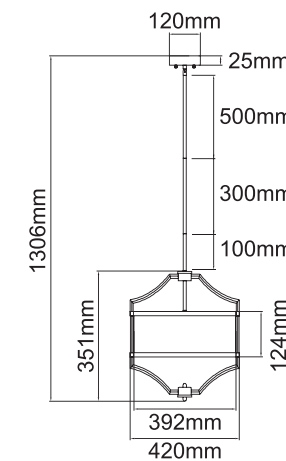

Stesso Cromo M
OR80919

Description: Metal/Chrome
Shade: Fabric/Creme White
Bulb: 4xE27 Max 15W LED 230V
Bulb Excluded

Stesso PL Cromo M
OR84412

Description: Metal/Chrome
Shade: Fabric/Creme White
Glass/Frosted White
Bulb: 4xE27 Max 12W LED 230V
Bulb Excluded