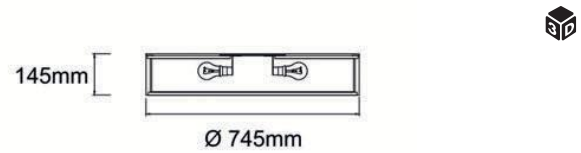

Description: Metal/Gold
Shade: Fabric/Creme White
Acryl/White
Bulb: 6xE27 Max 15W LED 230V
Bulb Excluded

Zalindro PL Cromo 54
OR86010

Description: Metal/Chrome
Shade: Fabric/Creme White
Acryl/White
Bulb: 4xE27 Max 15W LED 230V
Bulb Excluded