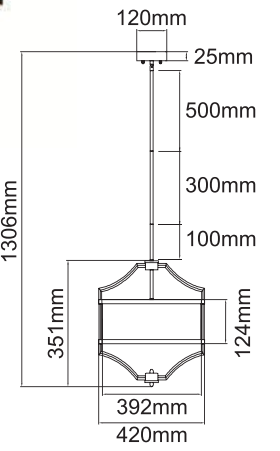

Stesso Gold/Nero S
OR84153

Description: Metal/Gold
Shade: Fabric/Black
Bulb: 4xE27 Max 15W LED 230V
Bulb Excluded