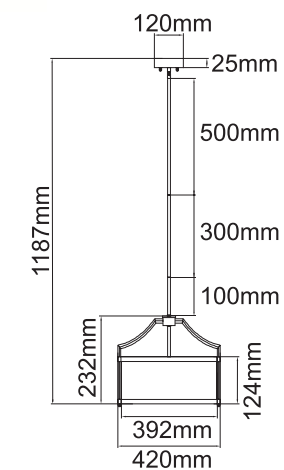

Stanza Gold/Nero S
OR84139

Description: Metal/Gold
Shade: Fabric/Black
Glass/Frosted White
Bulb: 3xE27 Max 15W LED 230V
Bulb Excluded