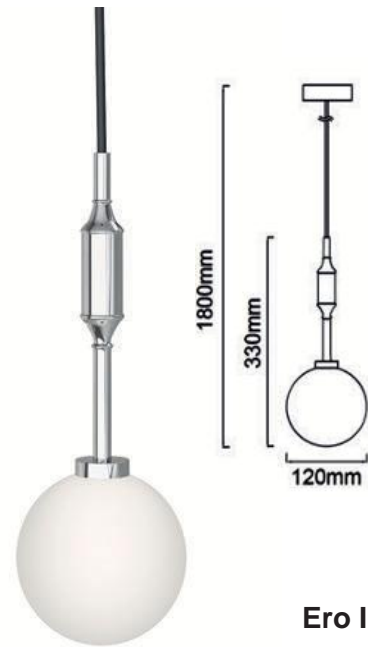

Ero XIV Gold 80x25 ■
OR85488

Ero XIV Nero 80x25 ■
OR85495

Description: Metal/Black/Chrome/Gold
Glass/Opal White
H Max 1800mm
Bulb: 14xG9 Max 8W LED 230V
Bulb Excluded

Ero I Cromo A
OR84962

Description: Metal/Chrome
Glass/Opal White
Bulb: 1xG9 Max 8W LED 230V
Bulb Excluded