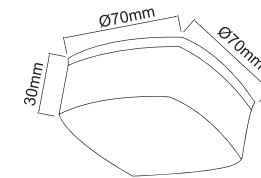

Wymiary montażowe: Ø 50mm
gl. 55mm

Caps
OR83354

Description: Acryl/Frosted White
Lighting Source: 5W LED 230V 3000°K
Integrated LED Sources

Wymiary montażowe: Ø 50mm
gl. 55mm

Bola
OR83330

Description: Acryl/Frosted White
Lighting Source: 5W LED 230V 3000°K
Integrated LED Sources