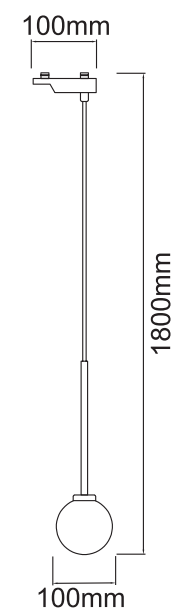

Tuka Track Nero
OR84207

Description: Aluminium/Black
Bulb: 1x GU10 Max 8W LED 230V
Bulb Excluded

Ota I Track
OR83057

Description: Metal/Black
Glass/Opal White
Adapter/Black Plastic
Bulb: 1xG9 Max 8W LED 230V
Bulb Excluded