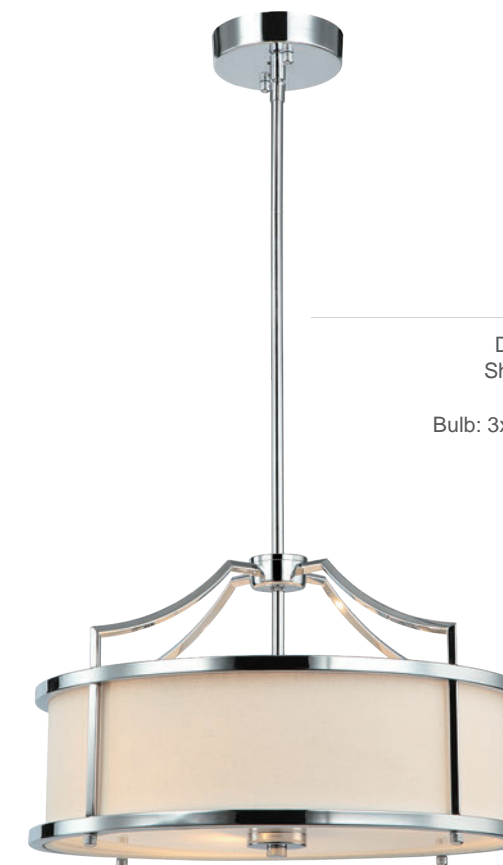

Stanza Cromo S
OR80865

Description: Metal/Chrome
Shade: Fabric/Creme White
Glass/Frosted White
Bulb: 3xE27 Max 15W LED 230V
Bulb Excluded

Stanza Cromo M
OR80872

Description: Metal/Chrome
Shade: Fabric/Creme White
Glass/Frosted White
Bulb: 4xE27 Max 15W LED 230V
Bulb Excluded