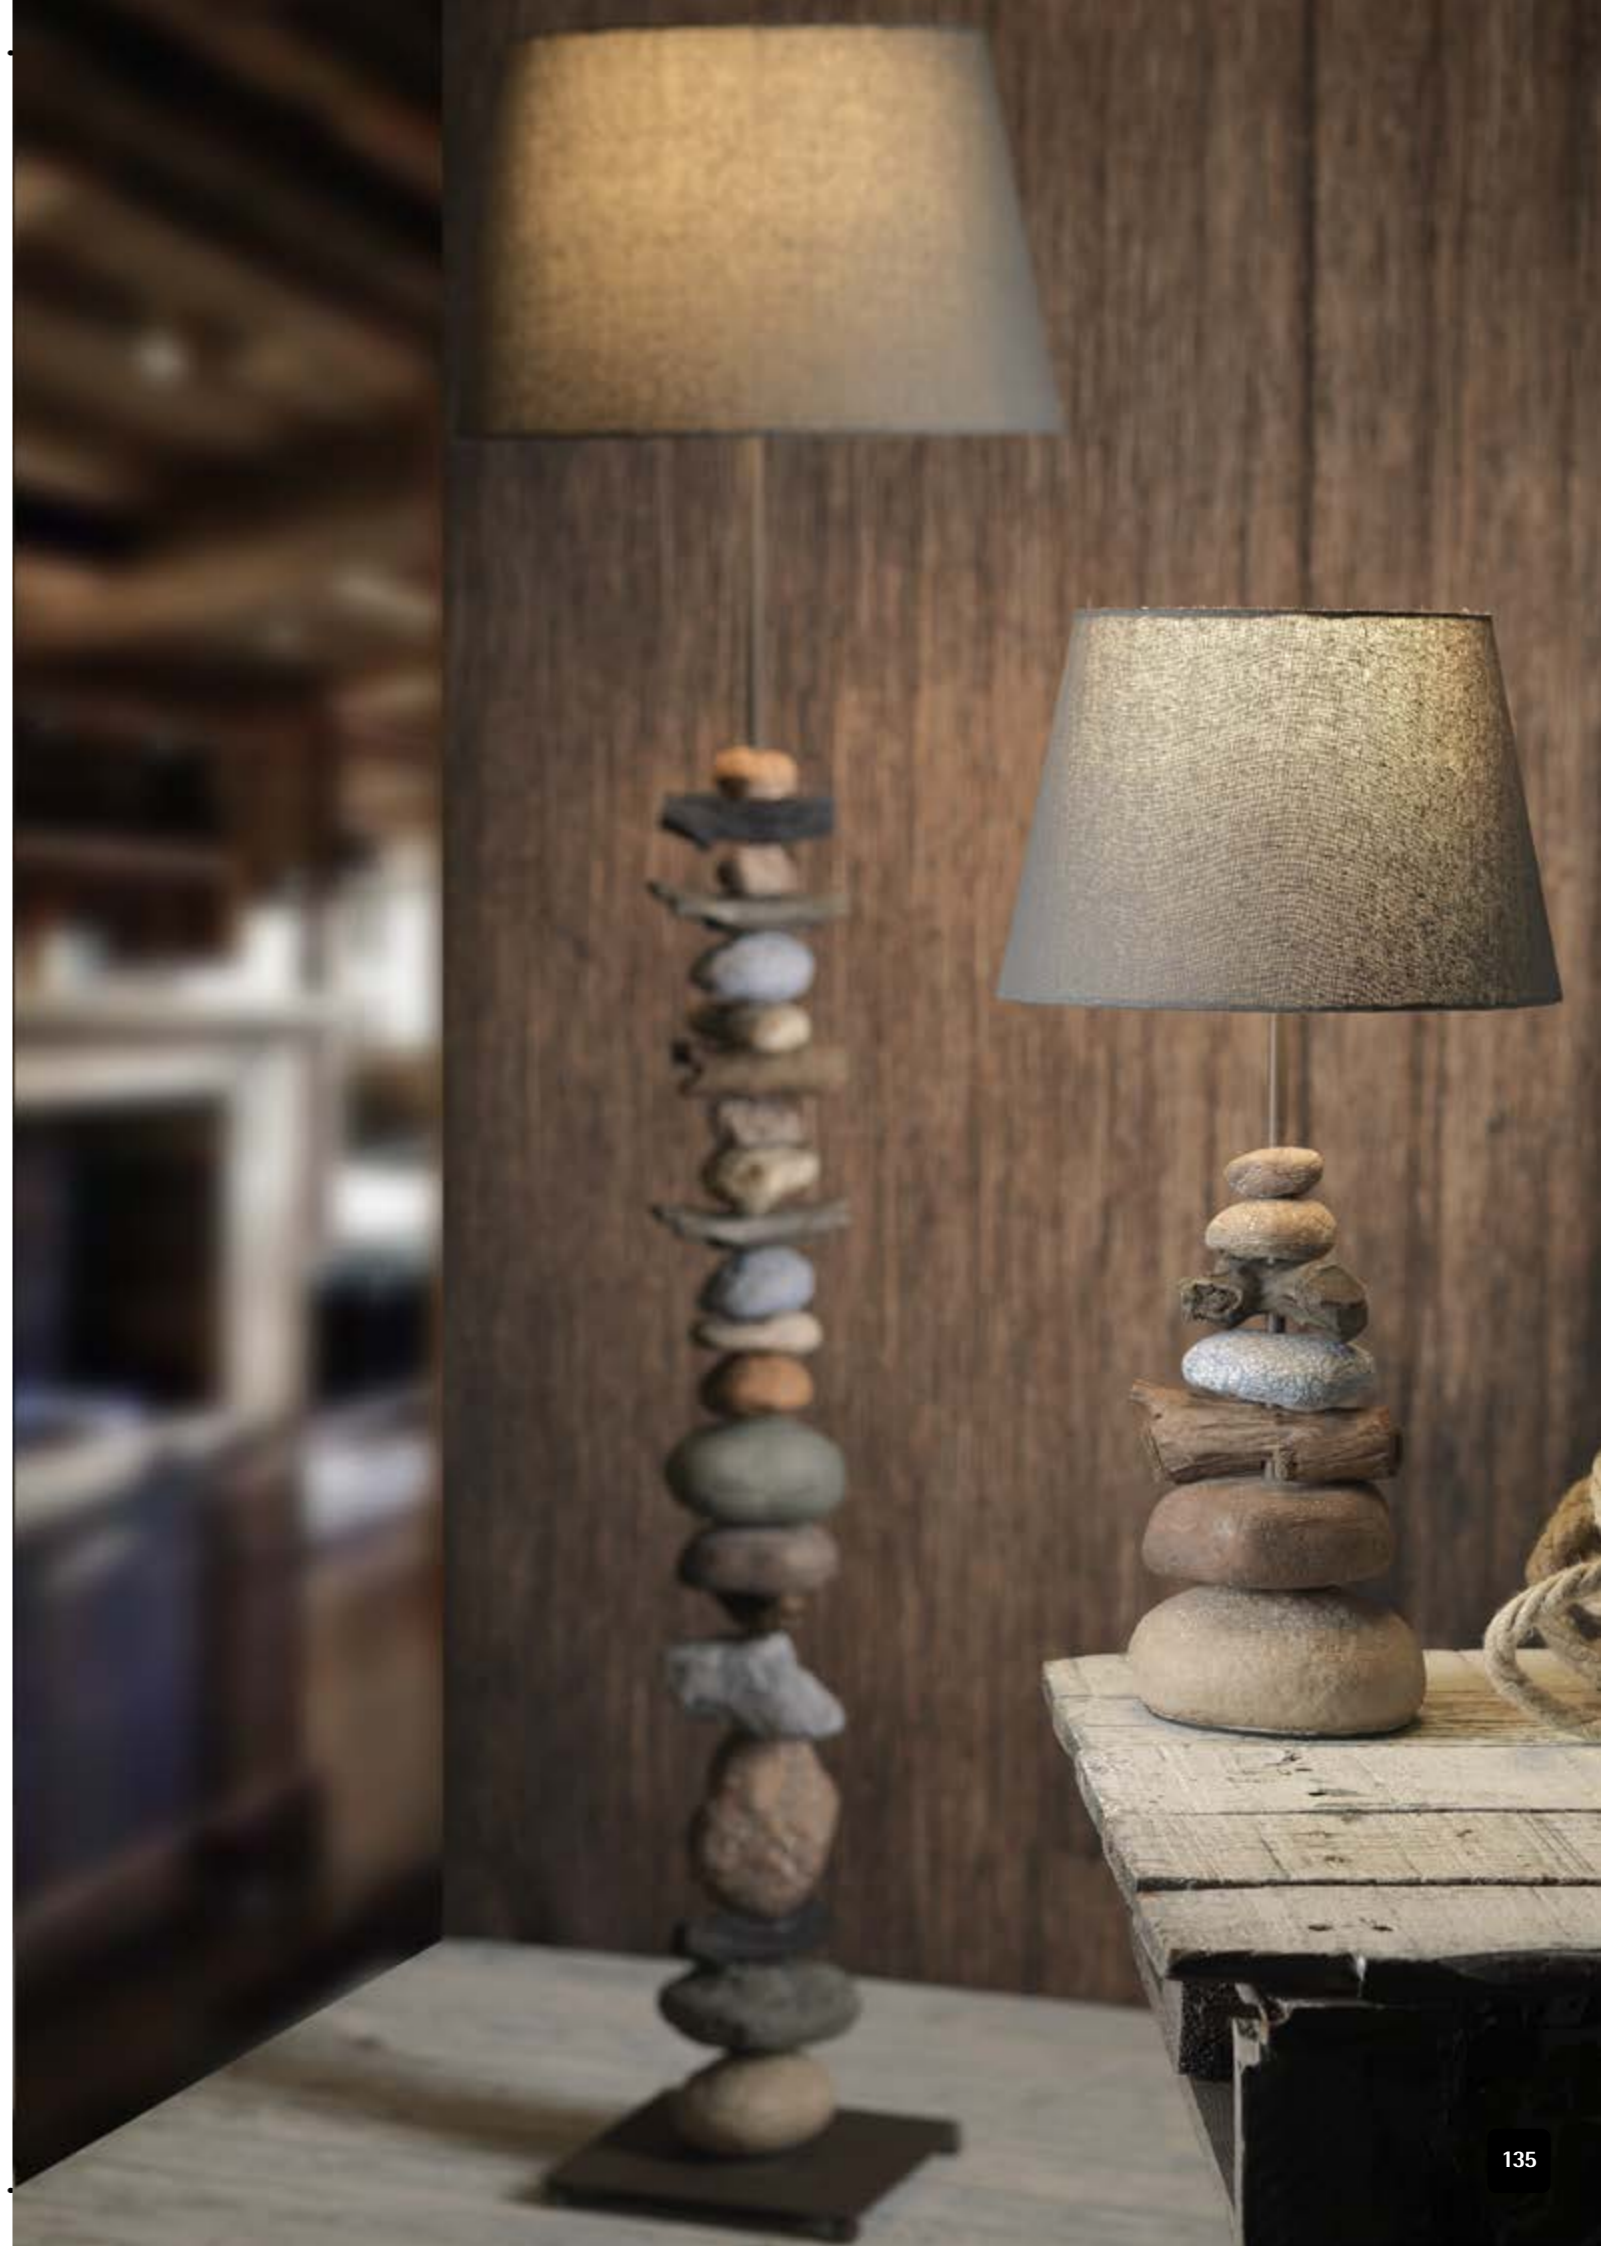

# STELLINA

MADE IN ITALY

4928/S ø 45 H 100 1xE27

4928/L ø 25 H 48 1xE27