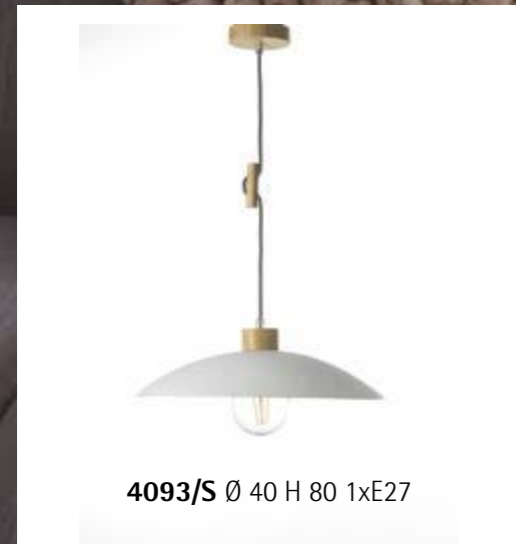

OHIANA

4093/S Ø 40 H 80 1xE27