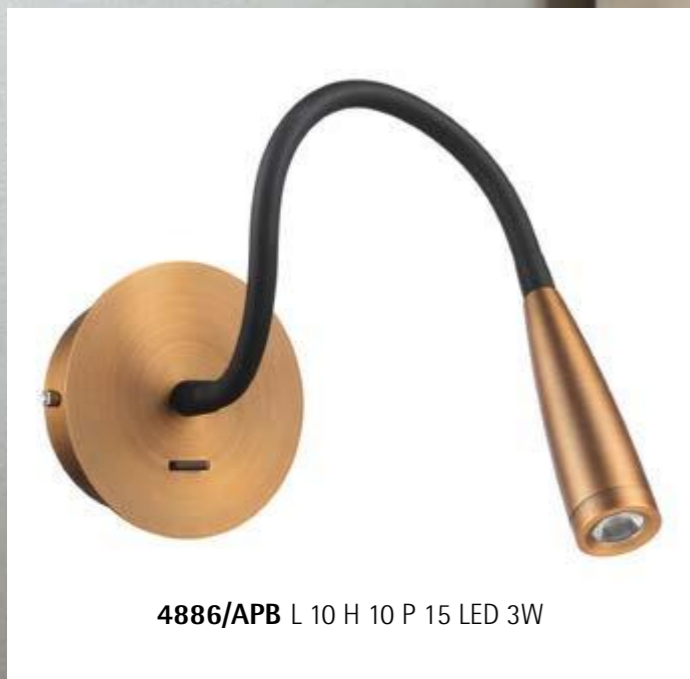

# NEMO

**4903/AP30** L 30 H 4 P11  
LED 4,5W 4000K IP44

NEVES

LED

4886/APB L 10 H 10 P 15 LED 3W

HOLLYWOOD

5040/APB L 60 P 6 H 5 H 40 5x E14

5040/APC L 60 P 6 H 5 H 40 5x E14