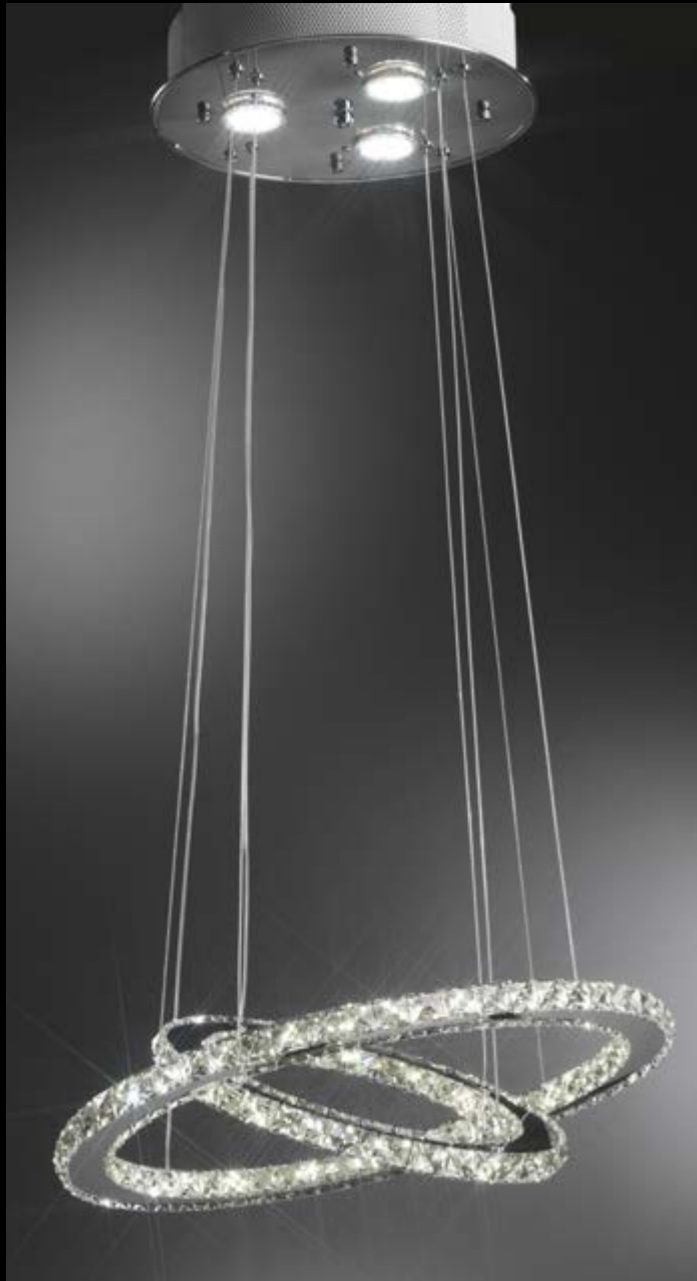

SATURNO

LED

4809/S
Ø 45 H 120 LED 22W 3000K + 3xGU10