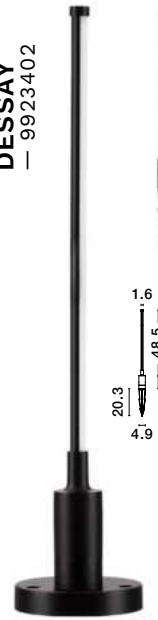

DESSAY
— 9923402