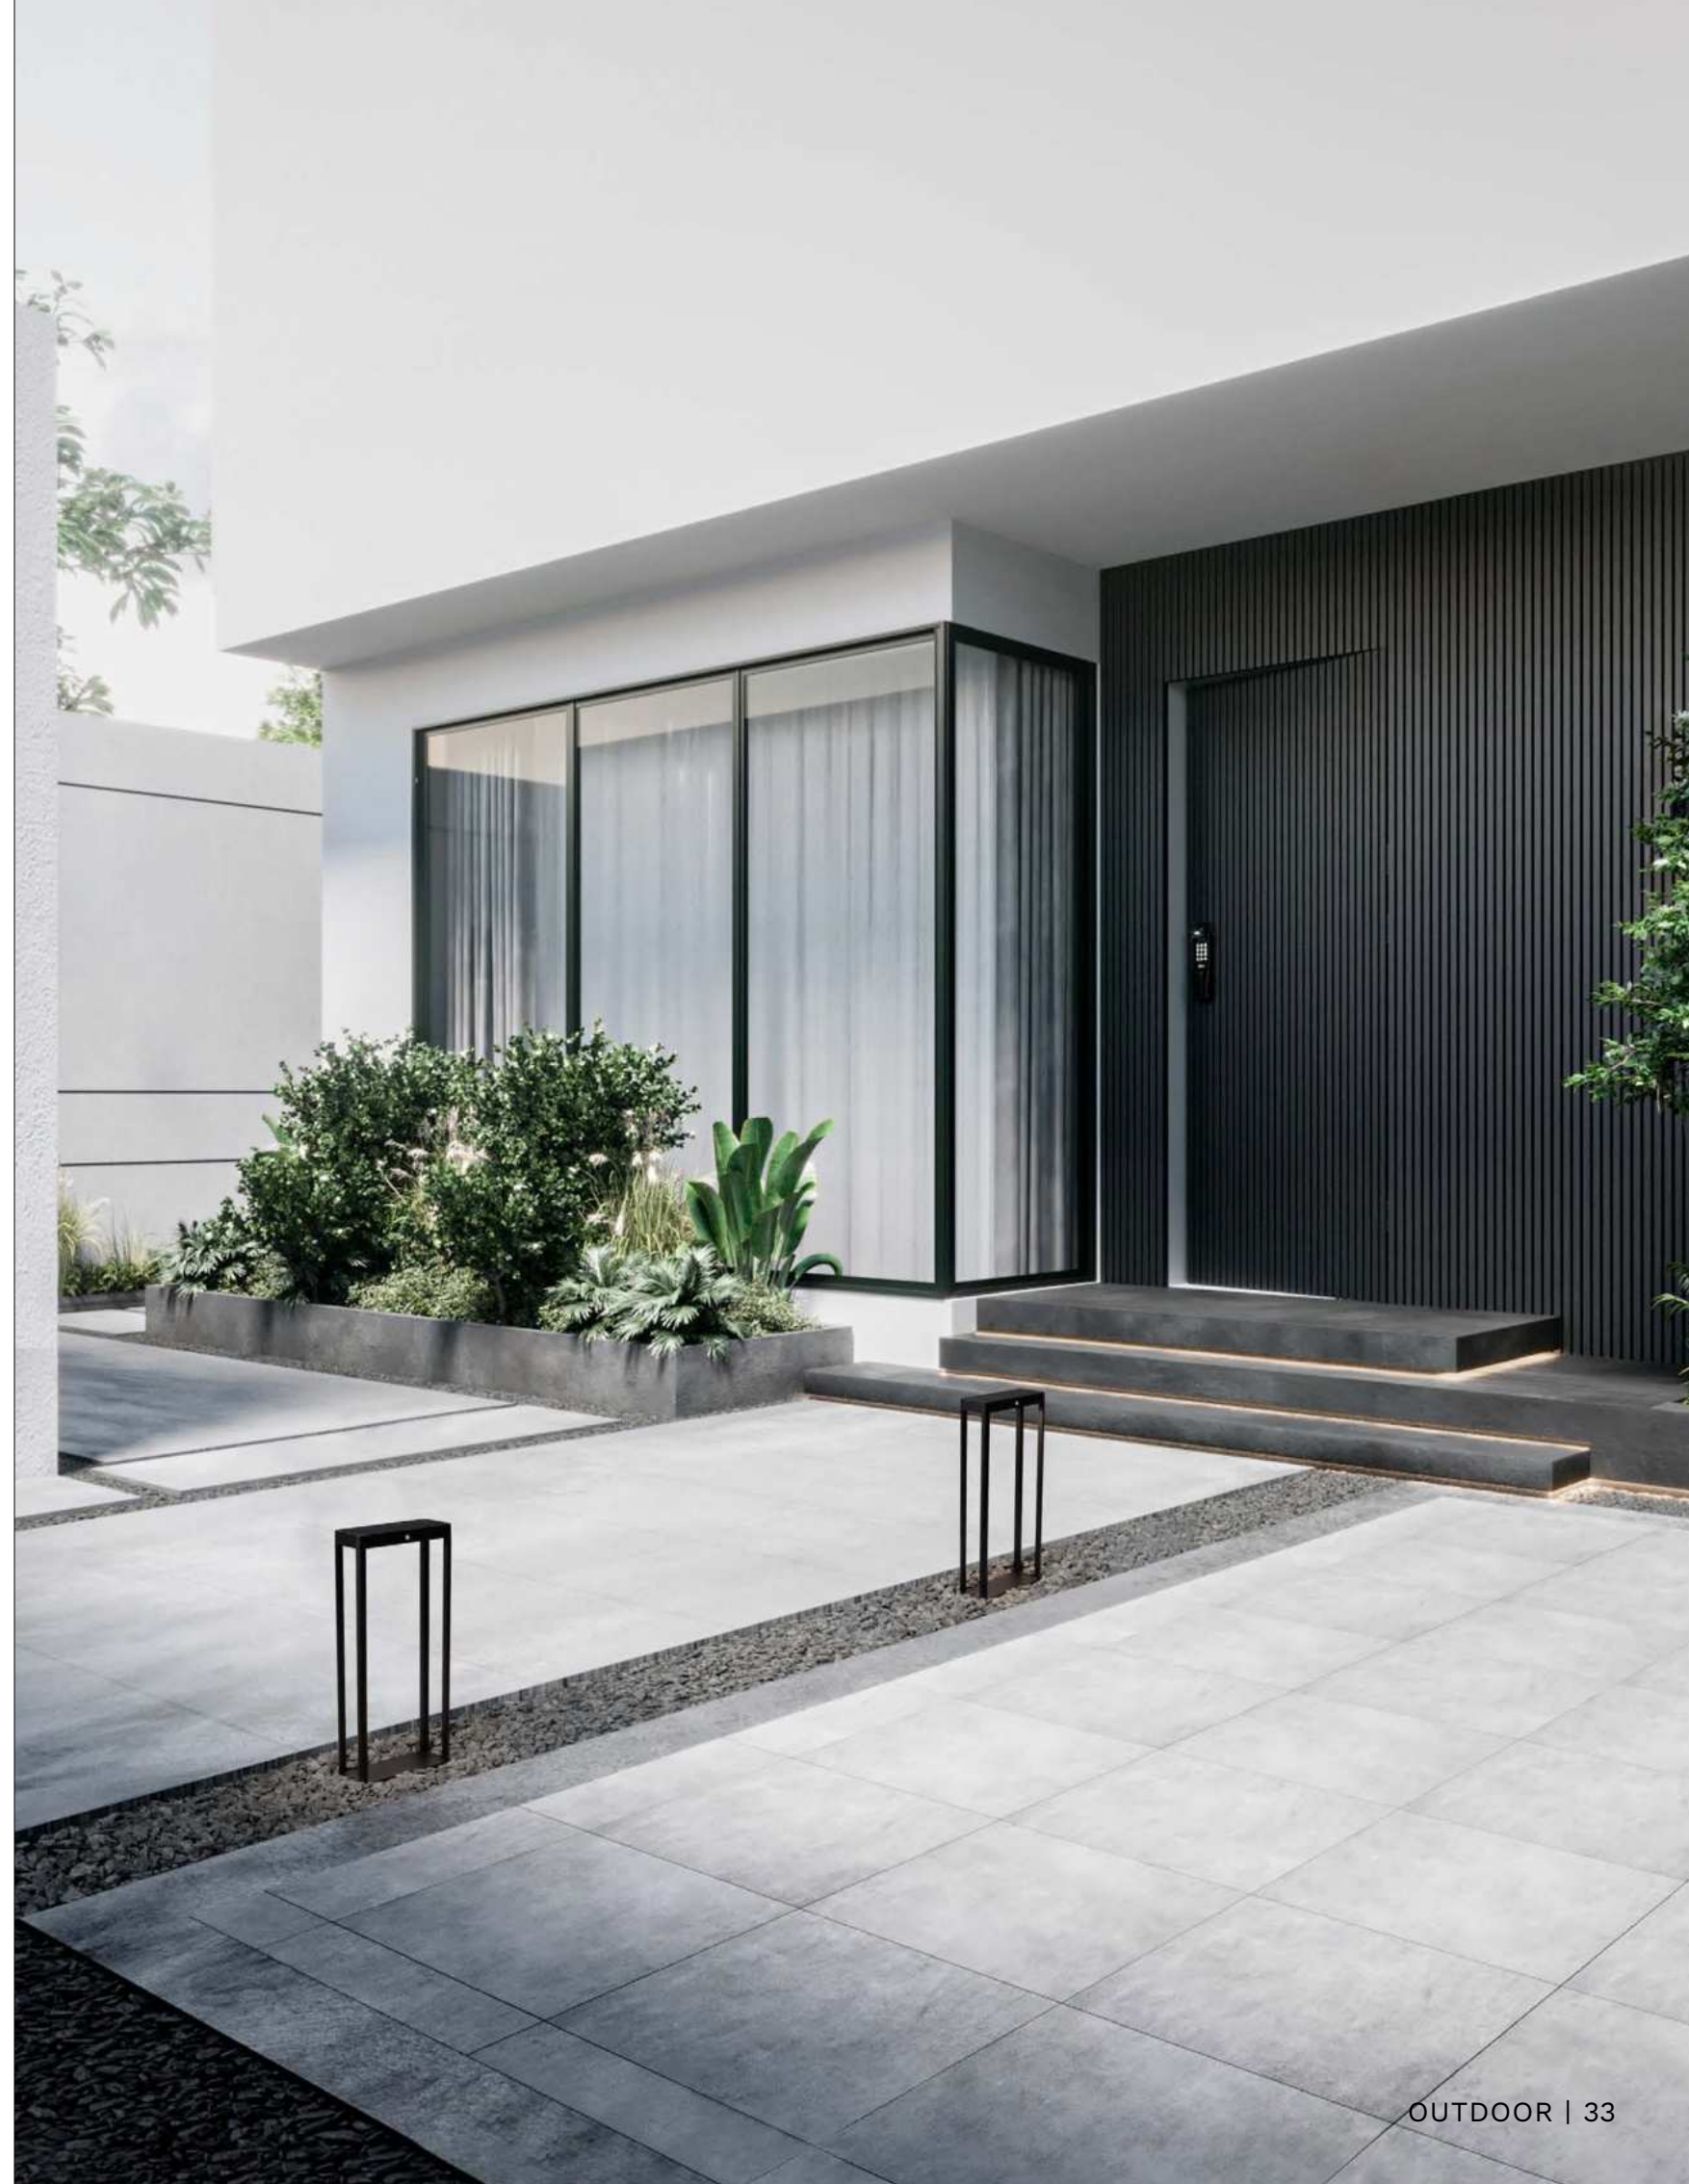

Sandy Black
Die-Casting
Aluminium
& Clear Glass
LED · 1.7 Watt
3.7 Volt · 88Lm
3000K · IP65
**Solar light
with sensor**

L: 23
W: 8.6
H: 15.5 cm

BERNI
— 9030566

Sandy Black
Die-Casting
Aluminium
& Clear Glass
LED · 1.7 Watt
3.7 Volt · 108Lm
3000K · IP65
**Solar light
with sensor**

L: 23
W: 8.6
H: 50 cm

BERNI
— 9030567

Sandy Black
Die-Casting
Aluminium
& Clear Glass
LED · 1.7 Watt
3.7 Volt · 108Lm
3000K · IP65
**Solar light
with sensor**

L: 23
W: 8.6
H: 70 cm