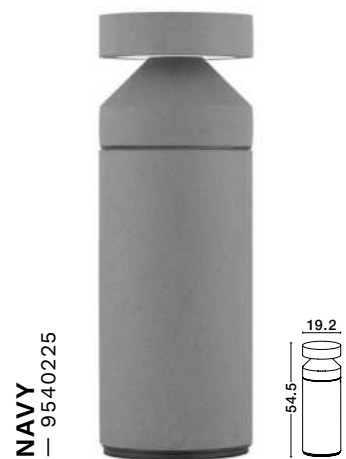

Our cement lights blend seamlessly with a variety of styles, adding character and sophistication to your environment

NAVY
— 9540225

Gray Cement
LED · 20 Watt
220-240 Volt
1018Lm · 3000K
IP65

—
D: 19.2
H: 54.5 cm