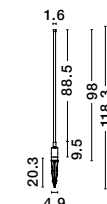

Included plastic spike

—
D: 1.6
H: 82 cm

DESSAY
— 9923402

Sandy Black
Aluminium
LED · 6 Watt
220-240 Volt
538Lm · 3000K
IP65

Included plastic spike

—
D: 1.6
H: 58 cm

DESSAY
— 9923404

DESSAY
— 9923403