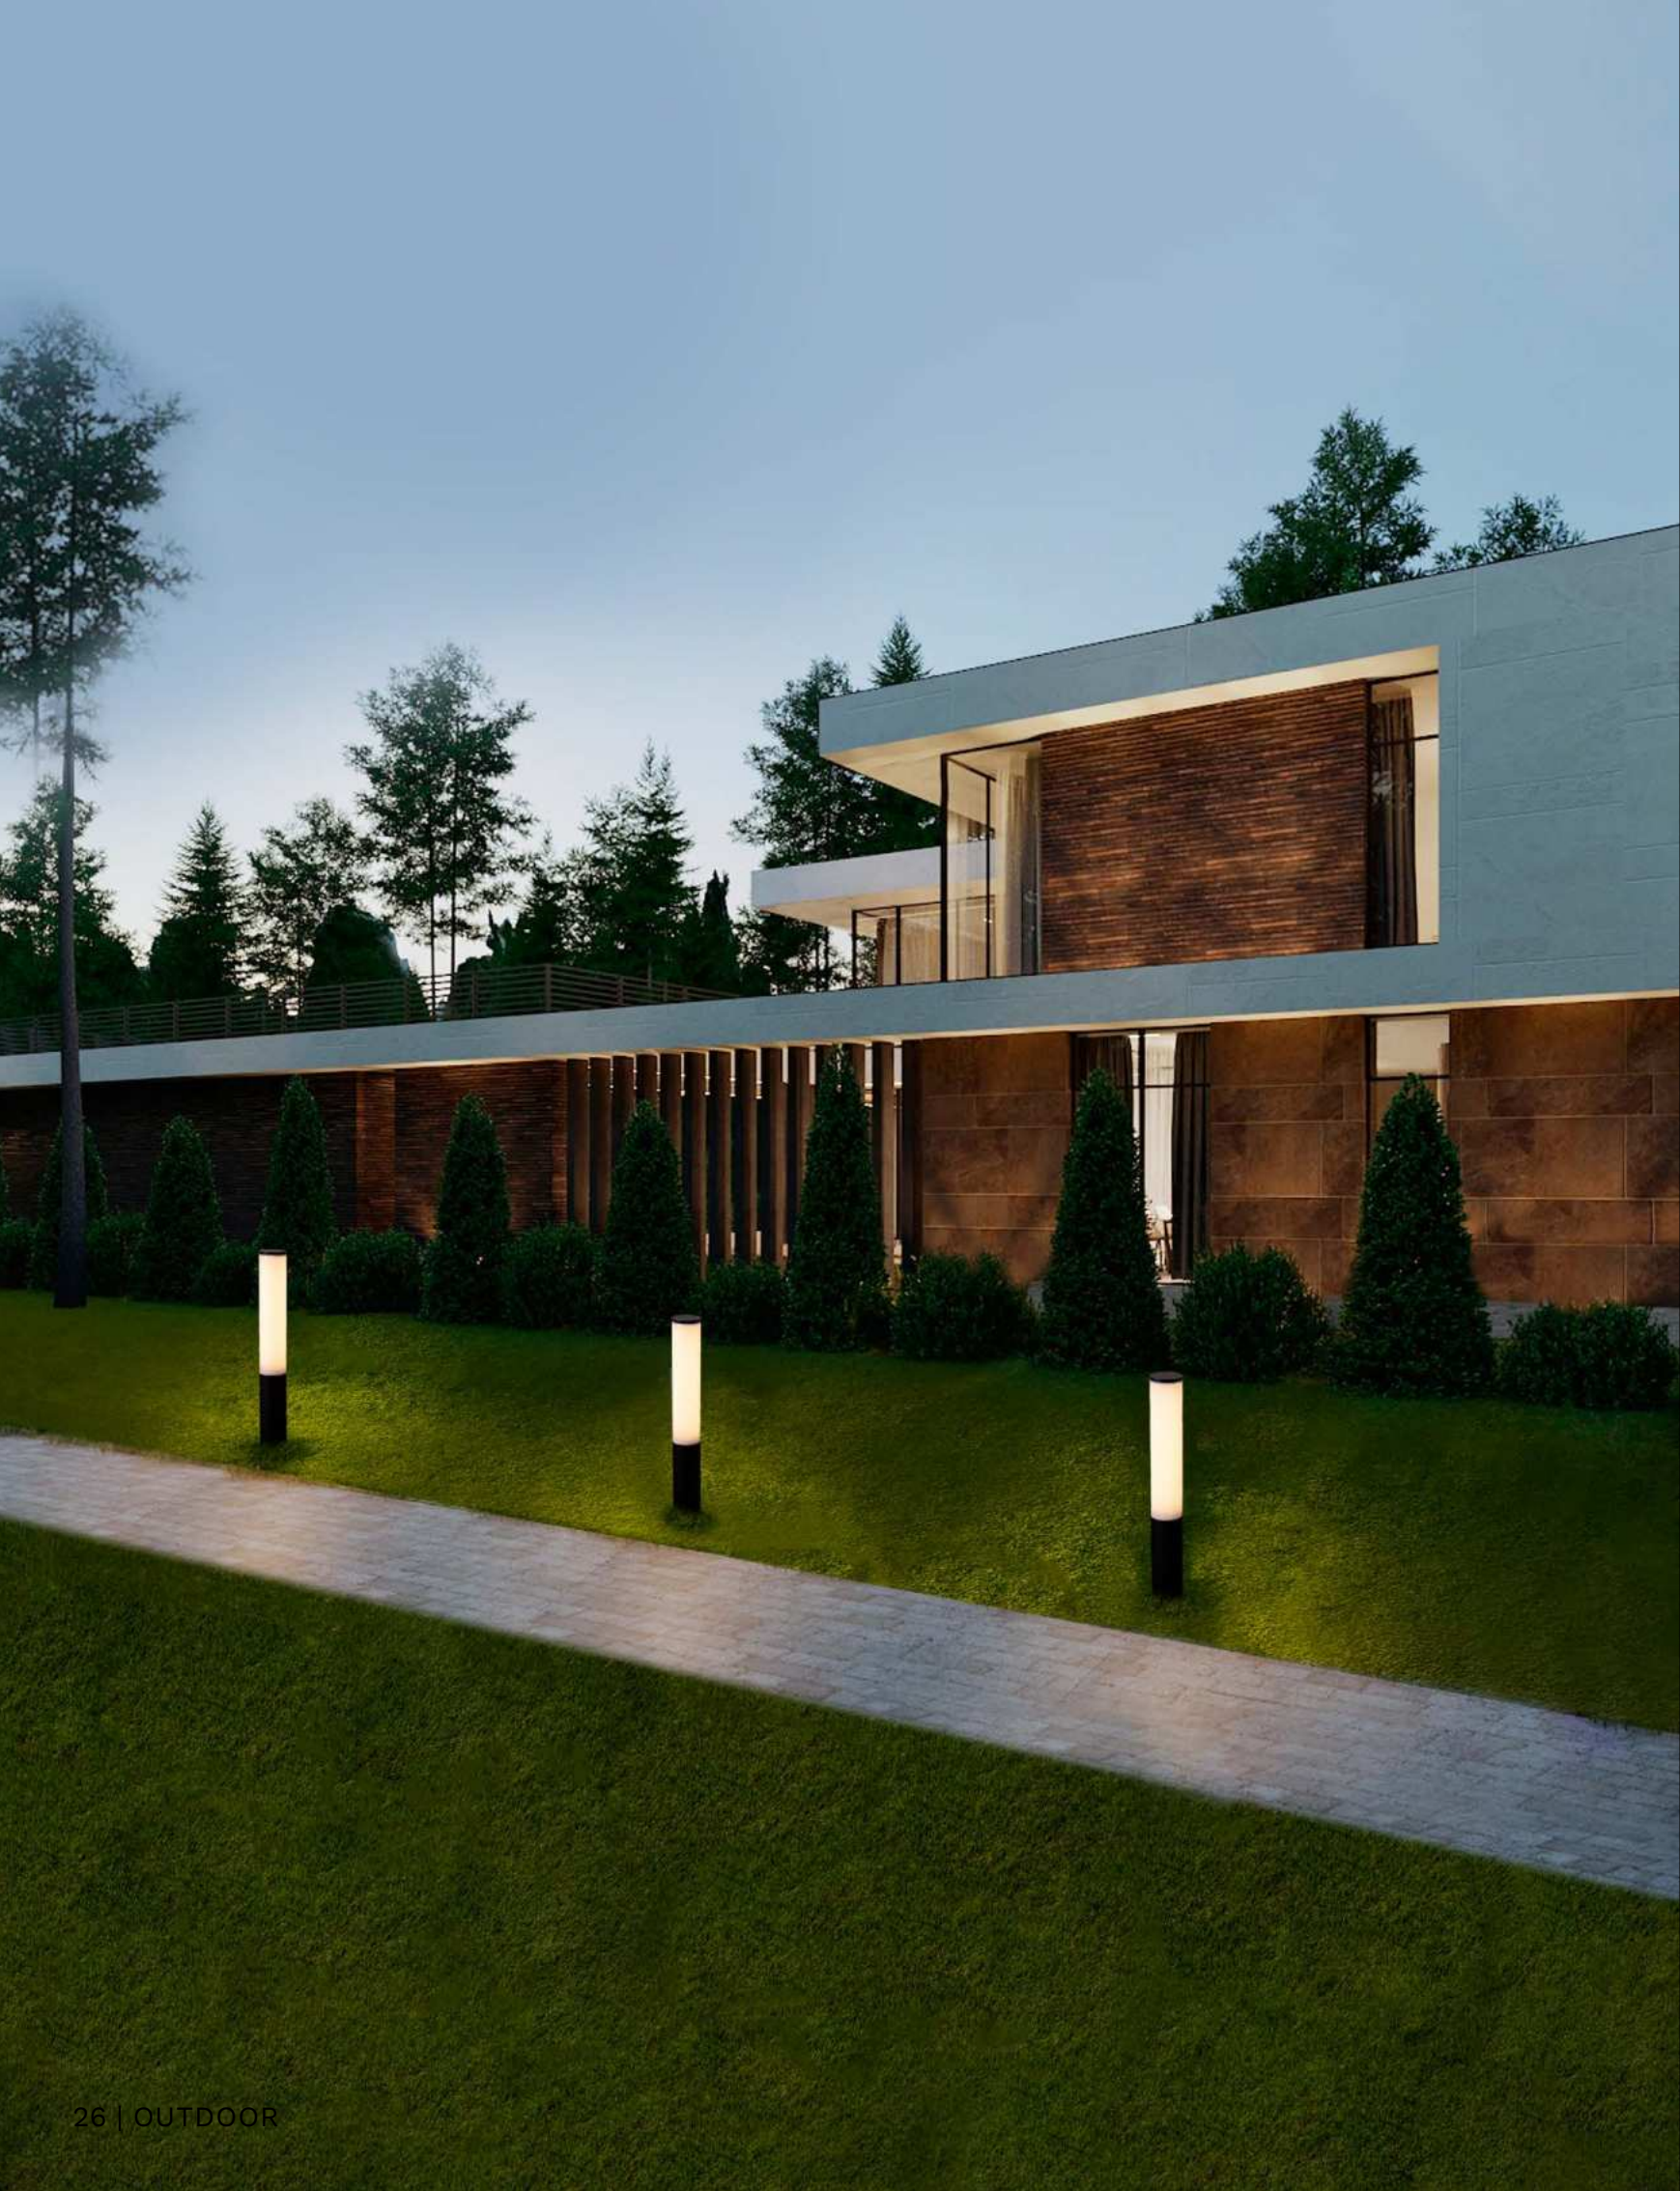

TUBE

— 9030805

Sandy Black
Aluminium
Polycarbonate
Diffuser
LED · 14 Watt
220-240 Volt
643Lm · 3000K
IP54

—
D: 13
H: 60 cm

TUBE
— 9030805

8
60
13

TUBE

— 9030806

Sandy Black
Aluminium
Polycarbonate
Diffuser
LED · 27 Watt
220-240 Volt
1560Lm · 3000K
IP54

—
D: 13
H: 120 cm

TUBE
— 9030806

8
120
13