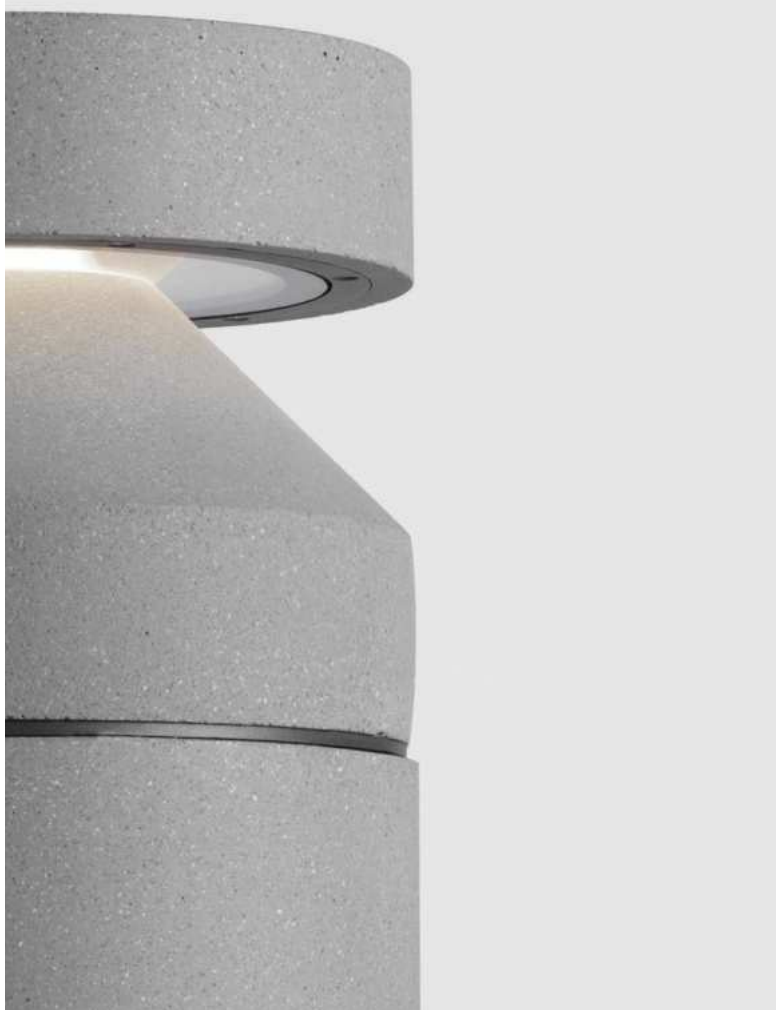

NAVY
— 9540225

Gray Cement
LED · 20 Watt
220-240 Volt
1018Lm · 3000K
IP65

—
D: 19.2
H: 54.5 cm

NAVY
— 9540226

Gray Cement
LED · 20 Watt
220-240 Volt
1018Lm · 3000K
IP65

—
D: 19.2
H: 99.5 cm