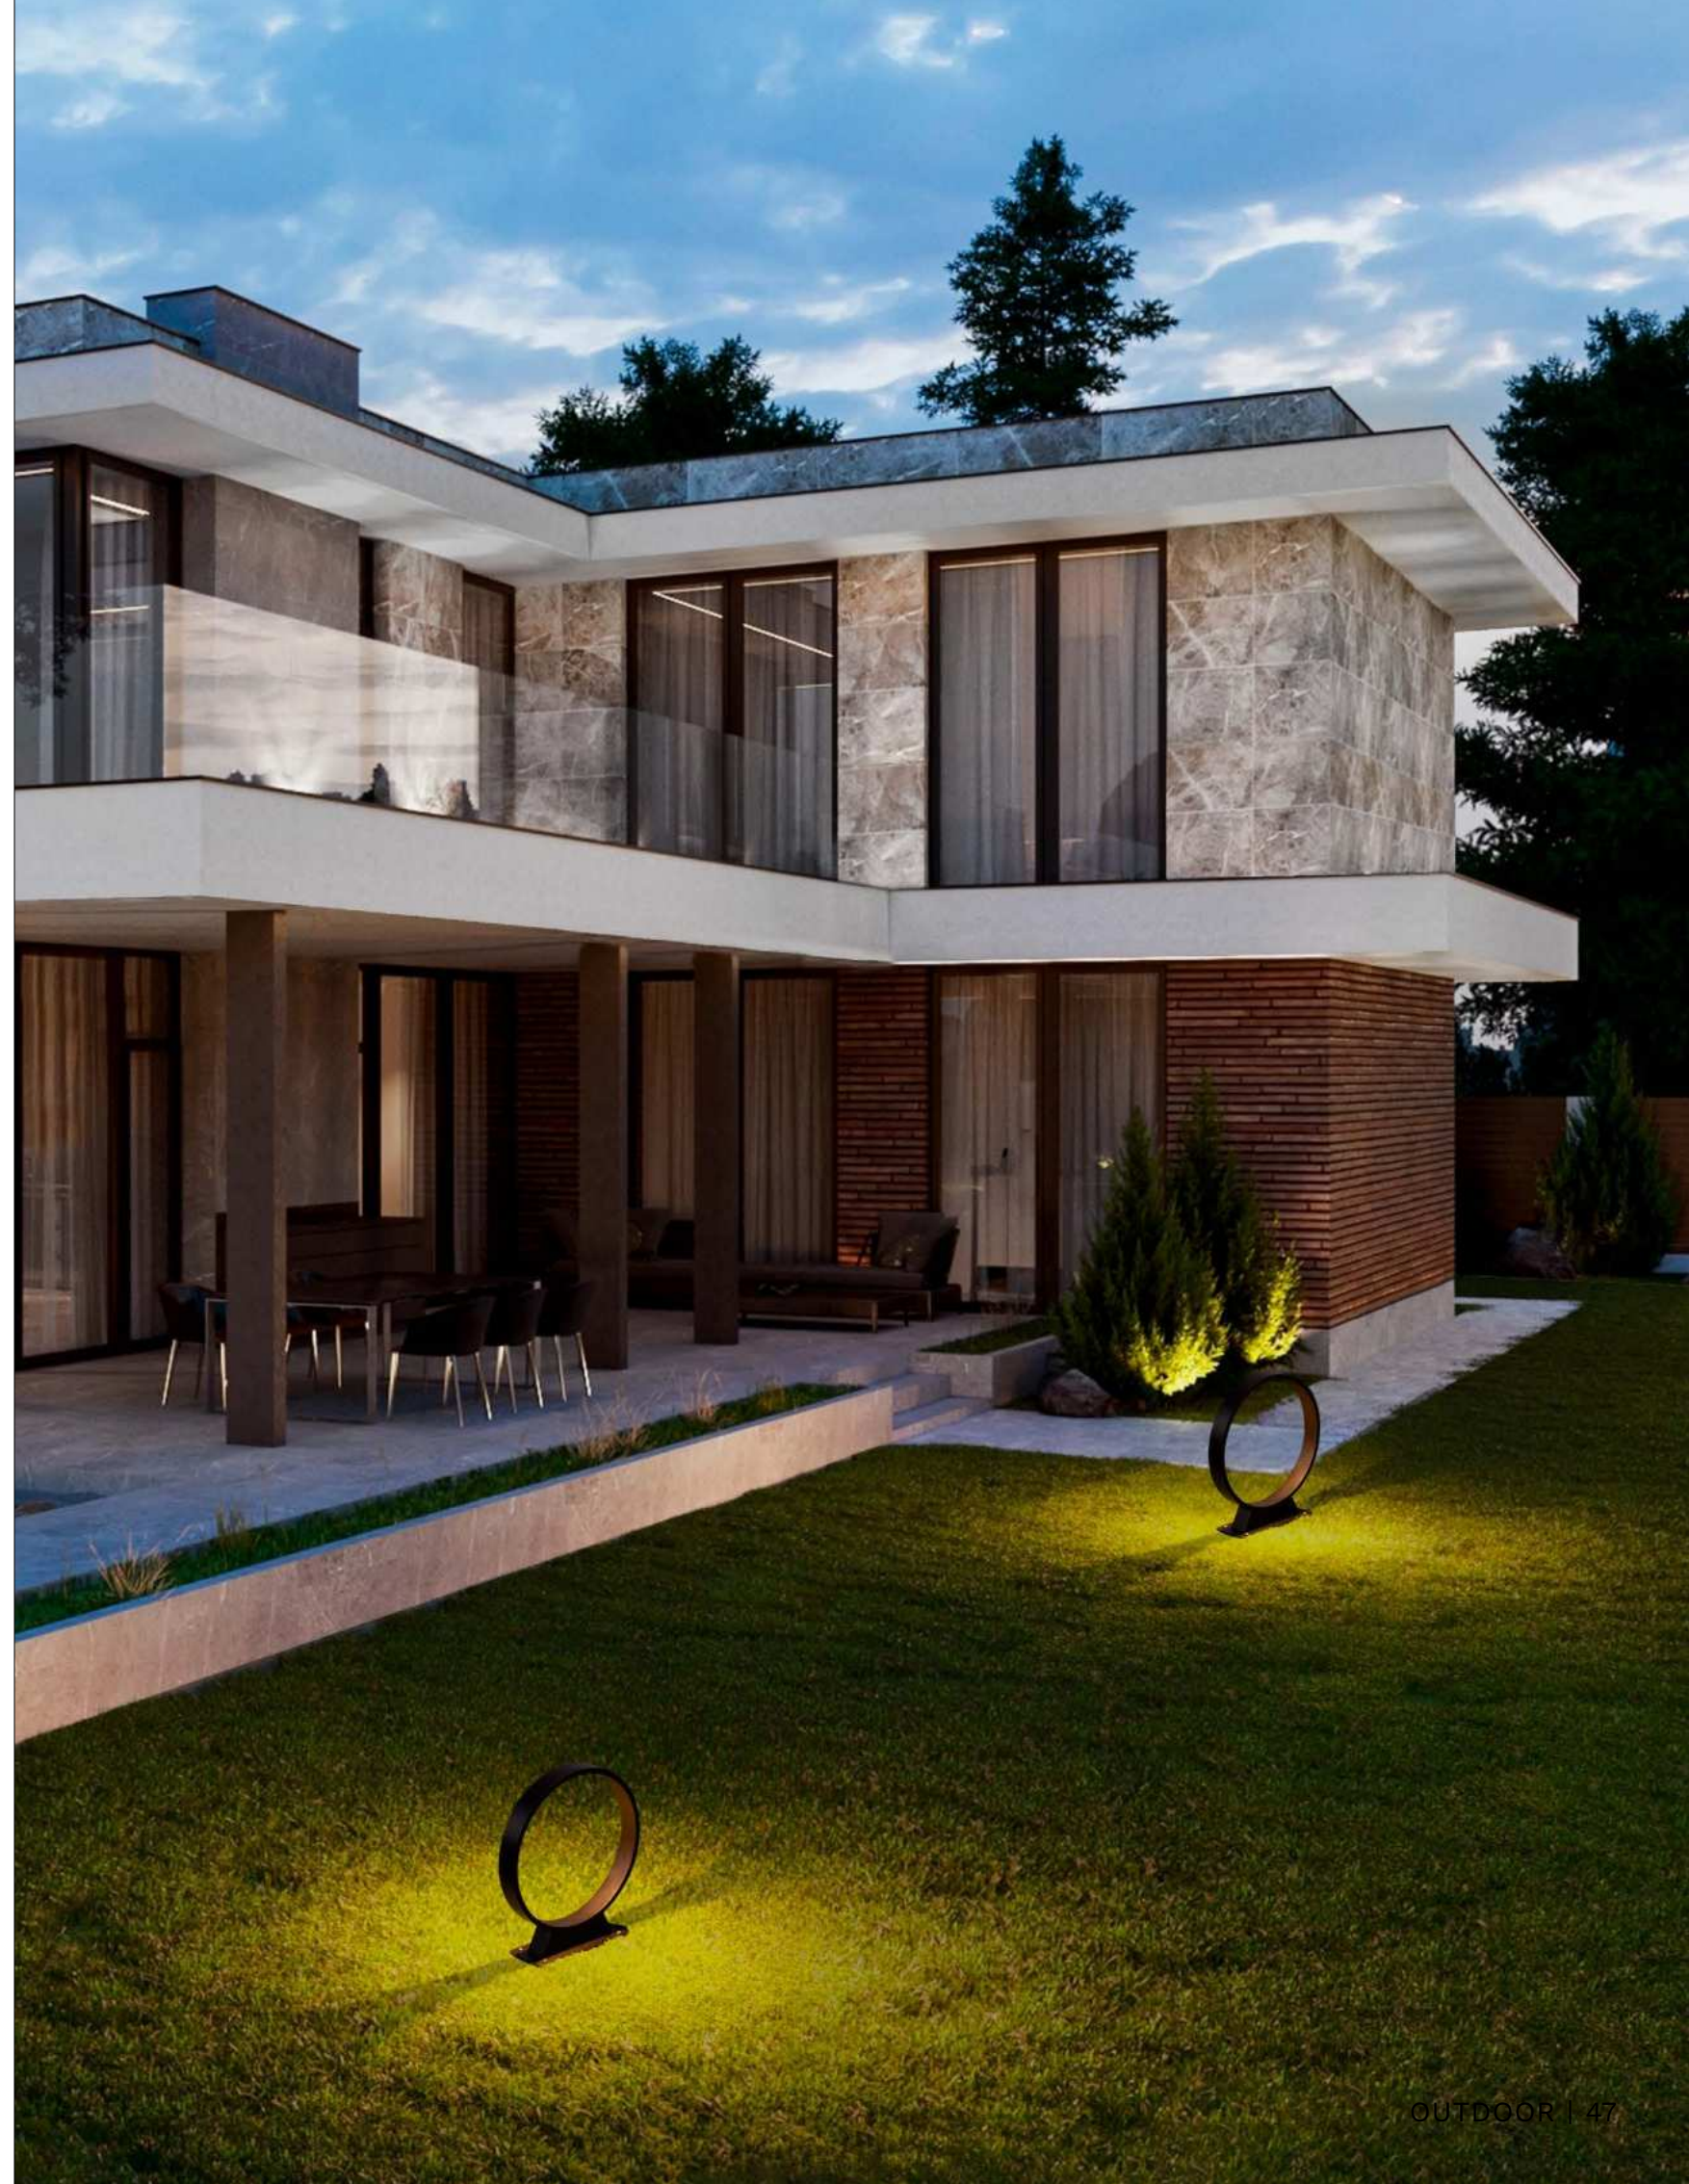

METRO
— 9030716

Sandy Black
Aluminium
LED · 6 Watt
220-240 Volt
405Lm · 3000K
IP65

—
D: 30
H: 34 cm

METRO
— 9030716

METRO
— 9030717

Sandy Black
Aluminium
LED · 6 Watt
220-240 Volt
405Lm · 3000K
IP65

—
D: 40
H: 44 cm

METRO
— 9030717