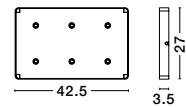

Charging Base for six codes
9030617, 9030618, 9030619,
9030620, 9030621

W: 27 L: 42.5 H: 3.5 cm