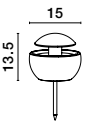

—
L: 20
W: 14
H: 12 cm

MINOR
— 9186704

MINOR
— 9186704

Gray Cement
LED · G9
1x5 Watt
100-240 Volt
IP65

BULB EXCLUDED

—
D: 15
H: 13.5 cm

Wall

Our outdoor wall lights add a welcoming touch to exterior areas, complementing both natural and architectural elements. They offer a mix of practical illumination and elegant design, perfect for brightening up entryways, walkways and balconies