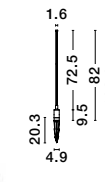

Included plastic spike

—
D: 1.6
H: 82 cm

DESSAY
— 9923402

Sandy Black
Aluminium
LED · 6 Watt
220-240 Volt
538Lm · 3000K
IP65

Included plastic spike

—
D: 1.6
H: 58 cm

DESSAY
— 9923404

DESSAY
— 9923403