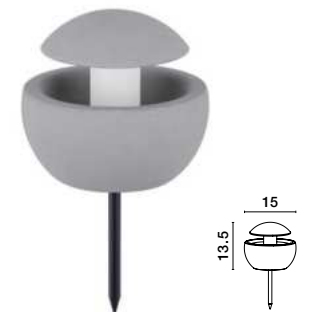

—
L: 20
W: 14
H: 12 cm

MINOR
— 9186704

MINOR
— 9186704

Gray Cement
LED · G9
1x5 Watt
100-240 Volt
IP65

BULB EXCLUDED

—
D: 15
H: 13.5 cm

Wall

Our outdoor wall lights add a welcoming touch to exterior areas, complementing both natural and architectural elements. They offer a mix of practical illumination and elegant design, perfect for brightening up entryways, walkways and balconies