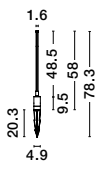

DESSAY
— 9923402