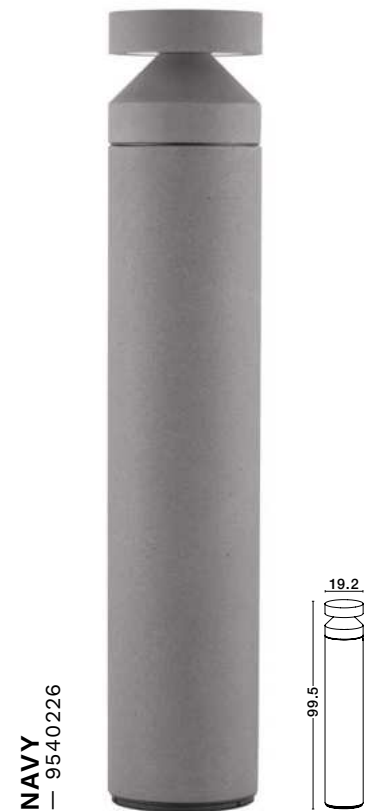

NAVY
— 9540226