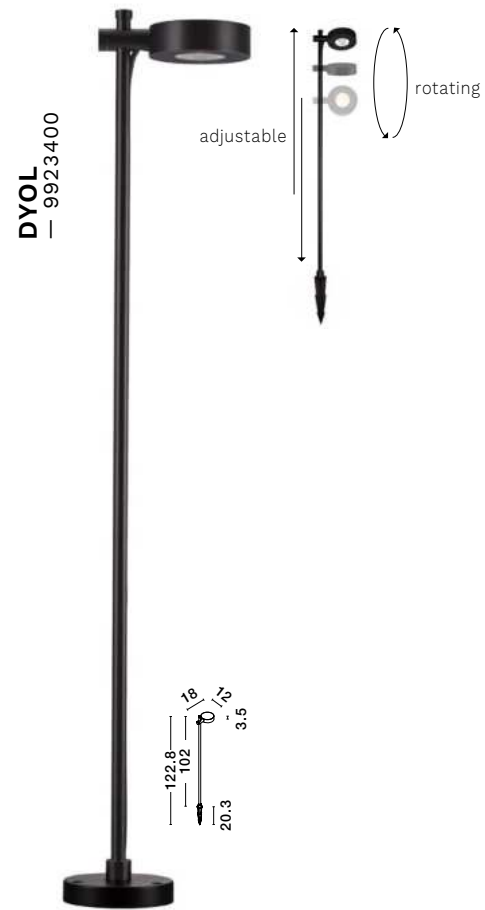

DYOL
— 9923400

Sandy Black
Aluminium
LED · 7 Watt
220-240 Volt
735Lm · 3000K
IP65

Included plastic spike

D: 12
H: 102 cm

DYOL
— 9923401

Sandy Black
Aluminium
LED · 7 Watt
220-240 Volt
377Lm · 3000K
IP65

Included plastic spike

D: 12
H: 63 cm