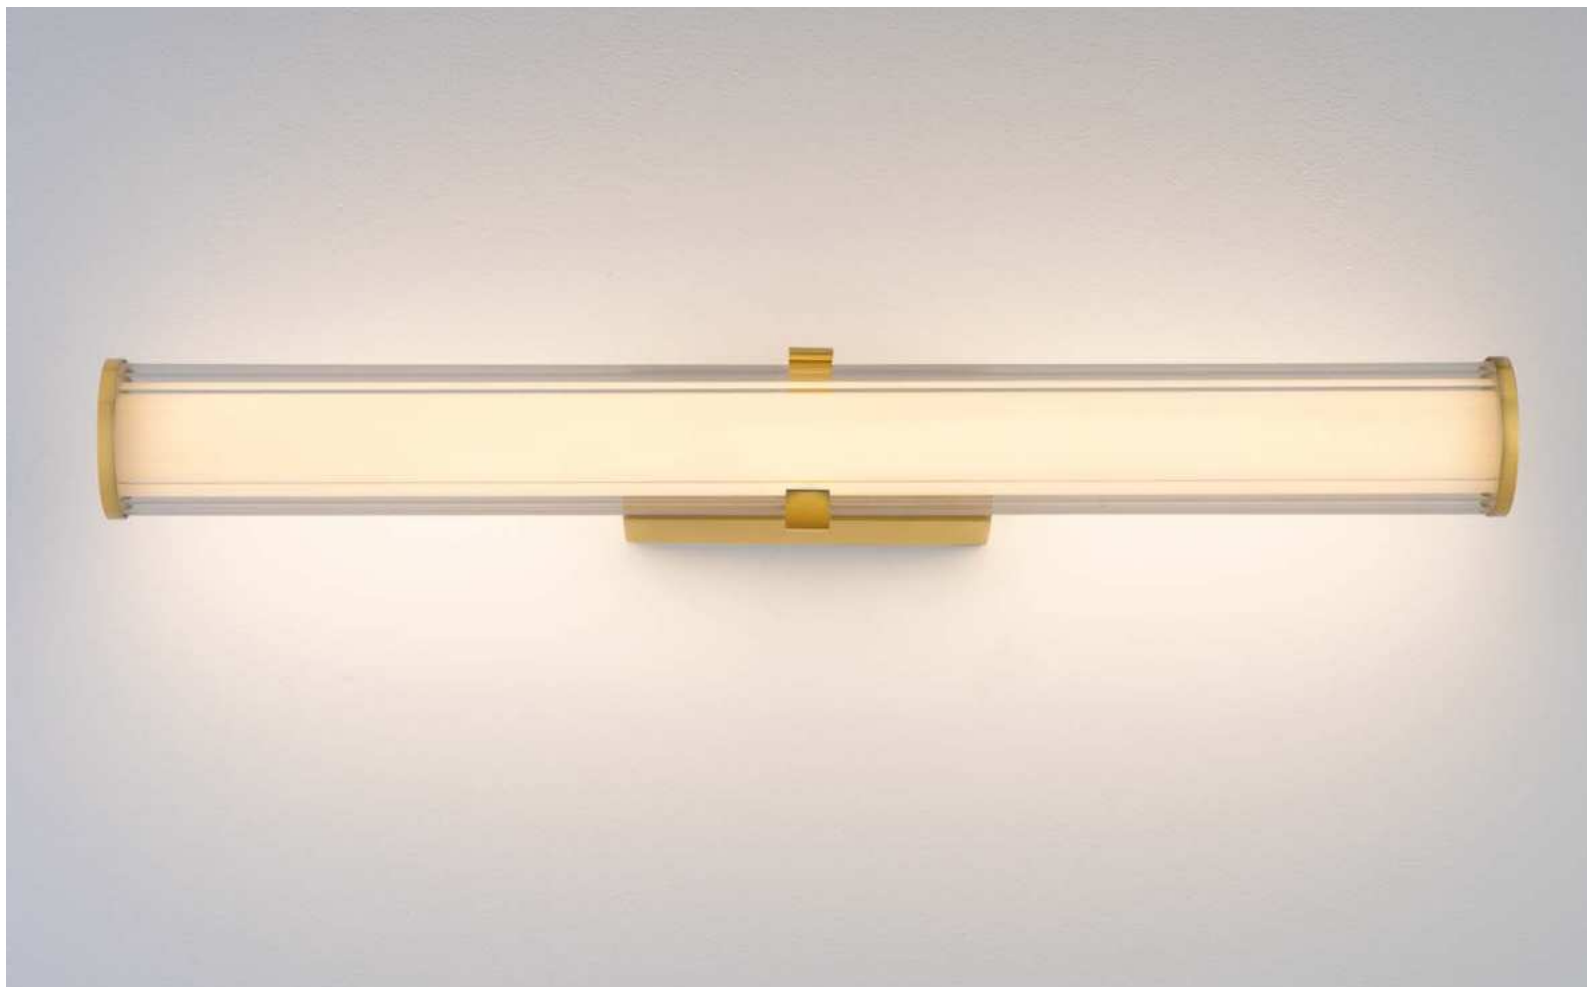

HEDULA
— 9236399

Sandy Gold Metal
& Clear line Glass
LED · 13 Watt
220-240Volt
1164Lm · 3000K
IP44

L: 42.5
W: 8.2
H: 12 cm

HEDULA
— 9236399

HEDULA
— 9236401

Sandy Gold Metal
& Clear line Glass
LED · 23 Watt
220-240Volt
2555Lm · 3000K
IP44

L: 63
W: 8.2
H: 12 cm

HEDULA
— 9236401