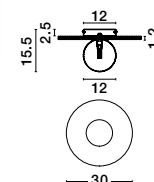

IDOR

— 9501250

Black Marble
& Opal Glass
LED G9 · 1x5 Watt
100-240 Volt
IP20

BULB EXCLUDED

—
D: 30
H: 15.5 cm

IDOR

— 9501251

White Marble
& Opal Glass
LED G9 · 1x5 Watt
100-240 Volt
IP20

BULB EXCLUDED

—
D: 30
H: 15.5 cm

IDOR

— 9501252

Black Marble
& Opal Glass
Sandy Black Base
LED G9 · 1x5 Watt
100-240 Volt
IP20

BULB EXCLUDED

—
D: 30
H: 185 cm

IDOR

— 9501253

White Marble
& Opal Glass
Sandy Black Base
LED G9 · 1x5 Watt
100-240 Volt
IP20

BULB EXCLUDED

—
D: 30
H: 185 cm

IDOR
— 9501250

GL 95012501

IDOR
— 9501251

GL 95012501

Adjustable
Height

IDOR
— 9501252

GL 95012501

Adjustable
Height

IDOR
— 9501253

GL 95012501