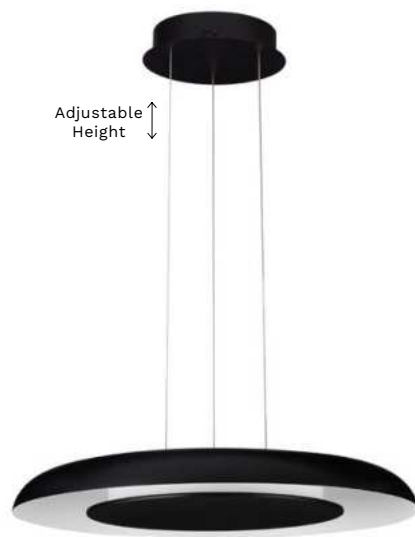

EPOS
— 9345713

EPOS
— 9345711