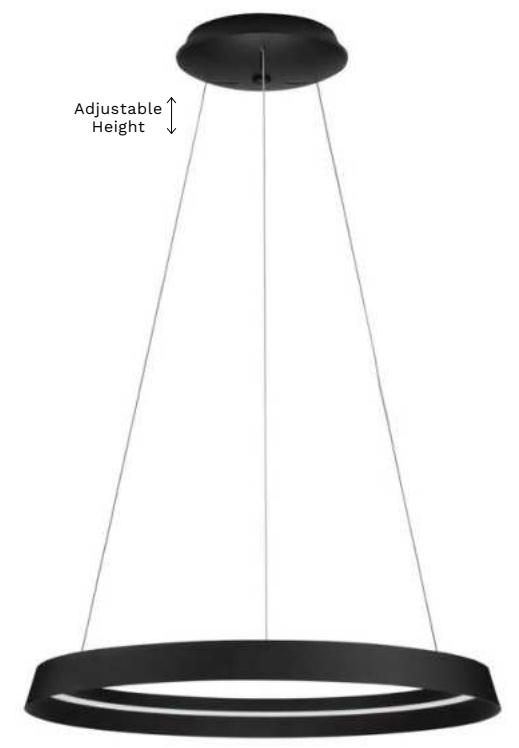

ORMI — 9030522