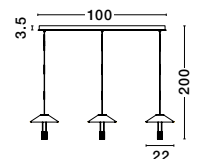

ANAFI
— 9695275

Sandy Black Steel
& Aluminium
Clear Frosted Acrylic
LED · 8 Watt
220-240Volt
395Lm · 3000K
IP20
—
D: 22
H: 210 cm

ANAFI
— 9695276

Sandy Black Steel
& Aluminium
Clear Frosted Acrylic
LED · 8 Watt
220-240Volt
395Lm · 3000K
IP20
—
D: 22
H: 210 cm

ANAFI
— 9695277

Sandy Black Steel
& Aluminium
Clear Frosted Acrylic
LED · 24 Watt
220-240Volt
1185Lm · 3000K
IP20
—
L: 100
W: 22
H: 200 cm