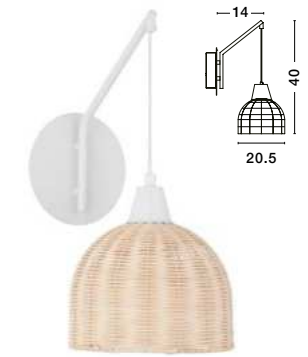

FADO
— 9586531

Natural Rattan
White Wire & Base
LED E27 · 1x12 Watt
100-240 Volt
IP20
BULB EXCLUDED
—
D: 20.5
W: 14
H: 40 cm

FADO
— 9586531