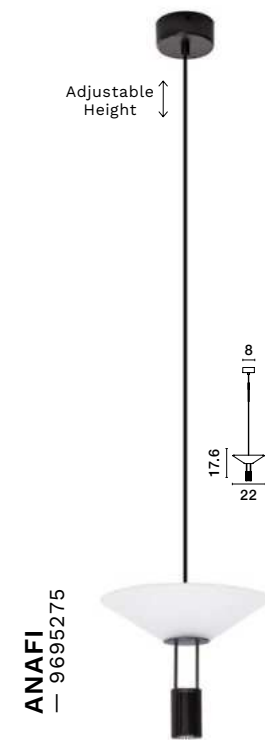

ANAFI
— 9695275