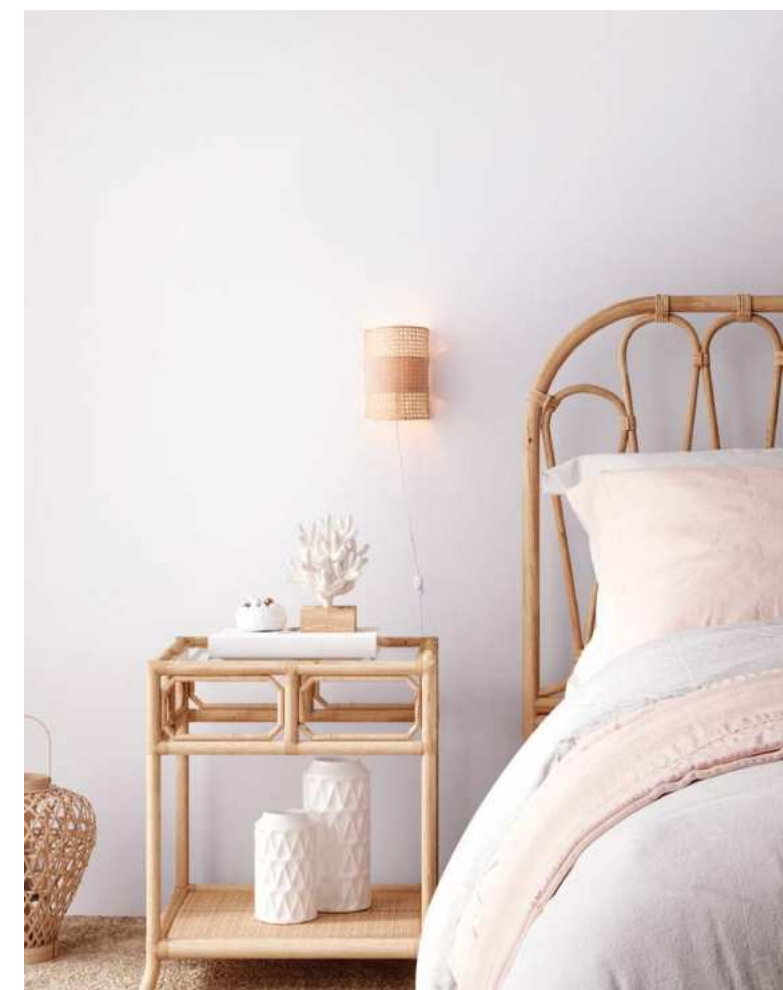

LUM
— 9586521

Natural Rattan
Cream Base & White
Plastic Cable
LED E27 · 1x12 Watt
100-240 Volt · IP20
BULB EXCLUDED
Cable Length 150 cm
Switch On/Off
—
L: 20.5
W: 11
H: 29 cm

LUM
— 9586521