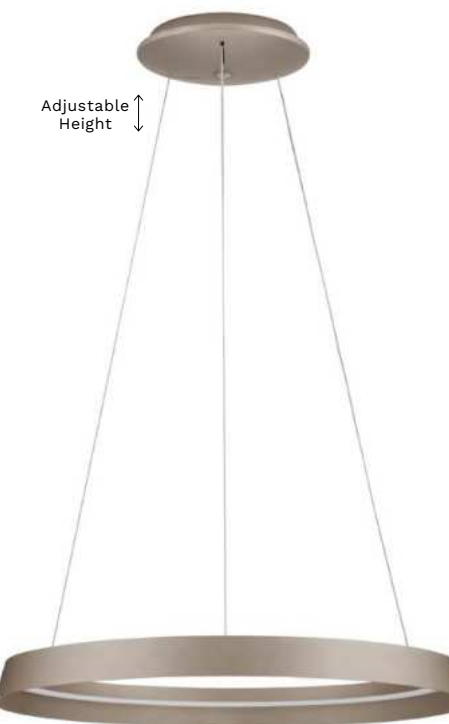

ORMI — 9030523