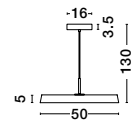

VETRO
— 910621