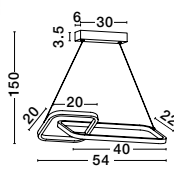

IMAR
— 9001107