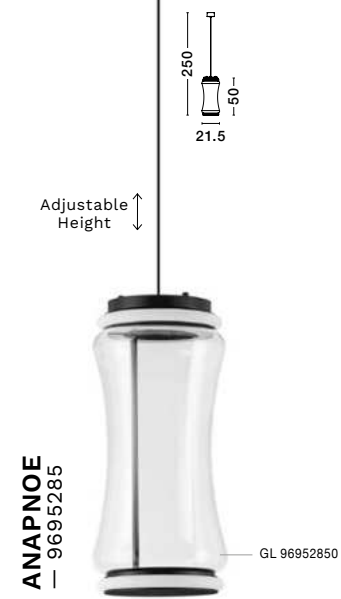

**ANAPNOE**  
— 9695283

[Triac Dimmable]  
Matt Black Steel  
& Aluminium  
Clear Glass  
LED · 46 Watt  
220-240Volt  
965Lm · 3000K  
IP20  
—  
D: 30  
H: 157 cm

**ANAPNOE**  
— 9695284

[Triac Dimmable]  
Matt Black Steel  
& Aluminium  
Clear Glass  
LED · 37 Watt  
220-240Volt  
888Lm · 3000K  
IP20  
—  
D: 21.5  
H<sub>1</sub>: 113  
H<sub>2</sub>: 340 cm

**ANAPNOE**  
— 9695285

[Motion Sensor  
Dimmable]  
Matt Black Steel  
& Aluminium  
Clear Glass  
LED · 21 Watt  
220-240Volt  
567Lm · 3000K  
IP20  
—  
D: 21.5  
H<sub>1</sub>: 50  
H<sub>2</sub>: 250 cm