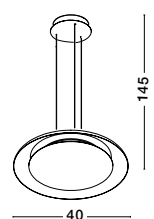

EPOS
— 9345710