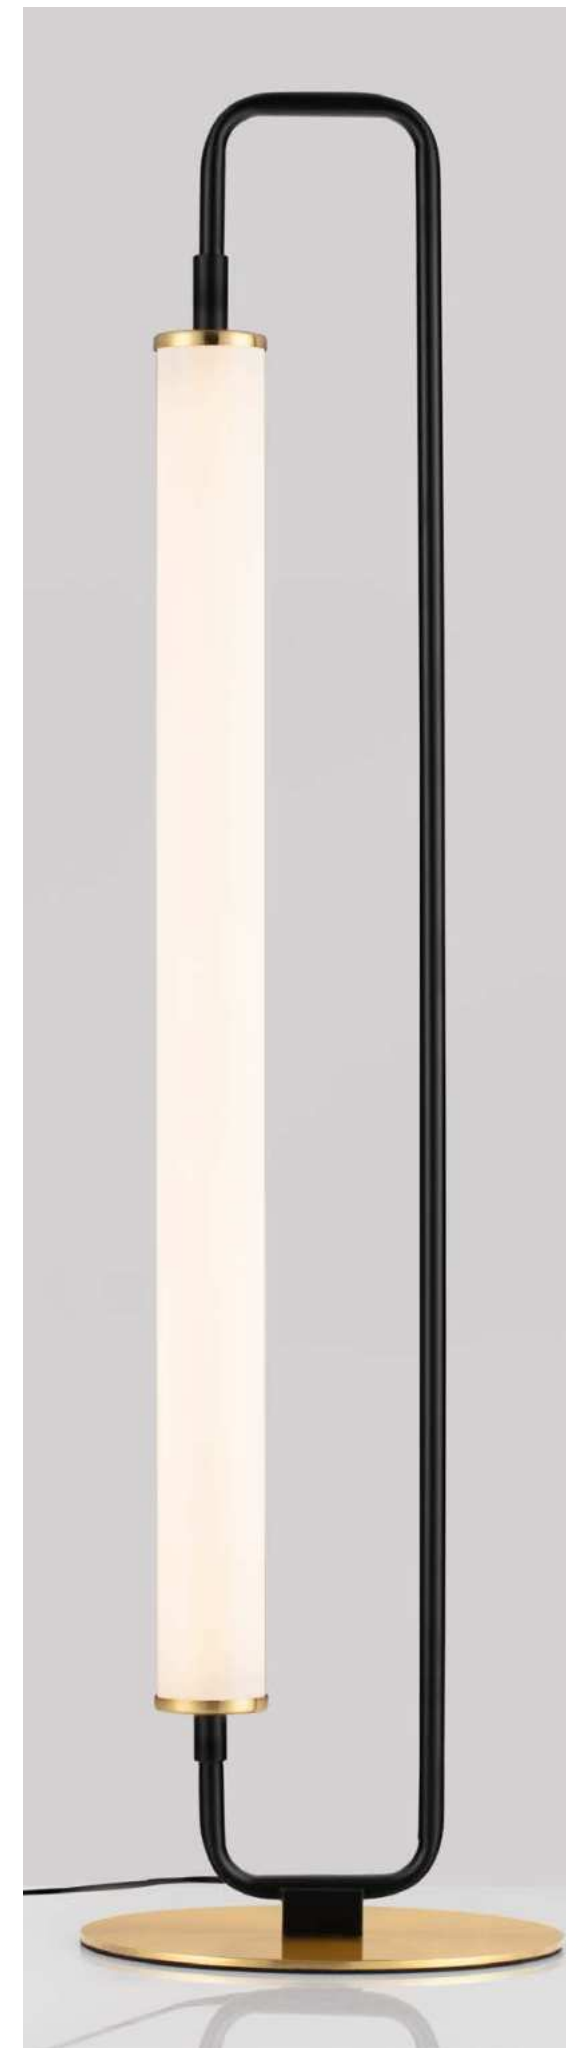

Matt Black & Gold
Metal & Acrylic
LED · 20 Watt
220-240Volt
1359Lm · 3000K
IP20
Switch On/Off
Cable Length 150 cm
—
D: 18
H: 67.5 cm

WETRO
— 9002085

Matt Black & Gold
Metal & Acrylic
LED · 32 Watt
220-240Volt
1856Lm · 3000K
IP20
Switch On/Off
Cable Length 250 cm
—
D: 28
H: 150 cm