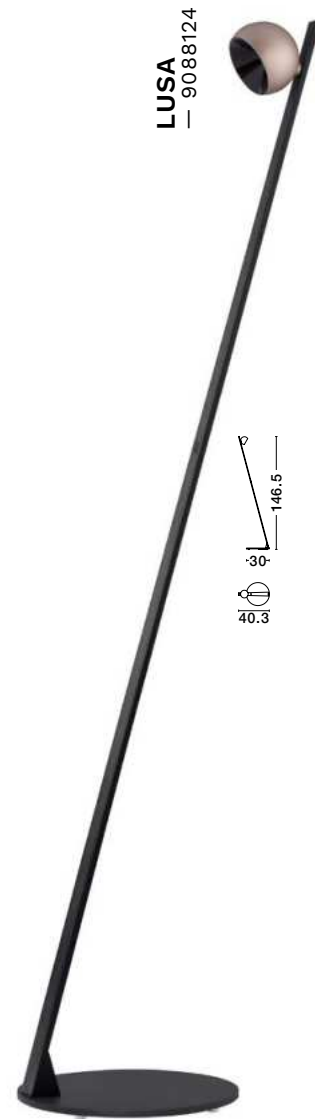

LUSA
— 9088120

Moca Coffee
Aluminium
& Black Base
LED · 10 Watt
220-240Volt · 644Lm
3000K · IP20
Switch On/Off
—
D: 10
W: 13
H: 26 cm

LUSA
— 9088121

Foggy Nickel
Aluminium
& Black Base
LED · 10 Watt
220-240Volt · 644Lm
3000K · IP20
Switch On/Off
—
D: 10
W: 13
H: 26 cm

LUSA
— 9088122

[Triac Dimmable]
Moca Coffee
Aluminium
& Black Base
LED · 21 Watt
220-240Volt
1530Lm · 3000K
IP20
—
L: 36
W: 10
H: 14 cm

LUSA
— 9088123

[Triac Dimmable]
Foggy Nickel
Aluminium
& Black Base
LED · 21 Watt
220-240Volt
1530Lm · 3000K
IP20
—
L: 36
W: 10
H: 14 cm

LUSA
— 9088124

[Touch Dimmable]
Moca Coffee
Aluminium
& Black Base
LED · 6 Watt
220-240Volt
779Lm · 3000K
IP20
Cable Length 250 cm
—
D: 30
H: 146.5 cm