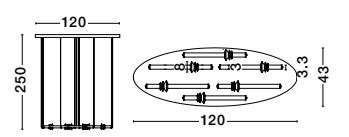

STALACTITE
— 9236409