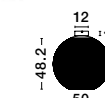

KINETIC
— 9620154

Matt Black Metal
& Acrylic
LED · 24 Watt
220-240Volt
727Lm · 3000K
IP20

—
D: 50
H: 50 cm

KINETIC
— 9620155

Matt Black Metal
& Acrylic
LED · 19 Watt
220-240Volt
593Lm · 3000K
IP20

—
D: 40
H: 40 cm

KINETIC
— 9620156

Matt Black Metal
& Acrylic
LED · 12 Watt
220-240Volt
456Lm · 3000K
IP20

—
D: 30
H: 30 cm

KINETIC
— 9620154