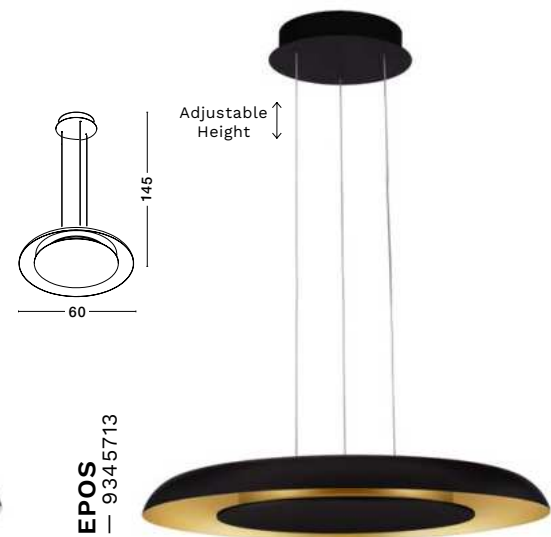

EPOS
— 9345713

EPOS
— 9345708

[Triac Dimmable]
Sandy White
Aluminium
& Acrylic
LED · 24 Watt
220-240Volt
1208Lm · IP20
2700-4000K
CCT Dip Switch

—
D: 40
H: 145 cm

EPOS
— 9345709

[Triac Dimmable]
Sandy Black
& White Aluminium
& Acrylic
LED · 24 Watt
220-240Volt
1208Lm · IP20
2700-4000K
CCT Dip Switch

—
D: 40
H: 145 cm

EPOS
— 9345710

[Triac Dimmable]
Sandy White
Aluminium
& Acrylic
LED · 38 Watt
220-240Volt
2100Lm · IP20
2700-4000K
CCT Dip Switch

—
D: 60
H: 145 cm

EPOS
— 9345711

[Triac Dimmable]
Sandy Black
& White Aluminium
& Acrylic
LED · 38 Watt
220-240Volt
2100Lm · IP20
2700-4000K
CCT Dip Switch

—
D: 60
H: 145 cm

EPOS
— 9345712

[Triac Dimmable]
Sandy Black
& Brushed Gold
Aluminium
& Acrylic
LED · 24 Watt
220-240Volt
1208Lm · IP20
2700-4000K
CCT Dip Switch

—
D: 40
H: 145 cm

EPOS
— 9345713

[Triac Dimmable]
Sandy Black
& Brushed Gold
Aluminium
& Acrylic
LED · 38 Watt
220-240Volt
2100Lm · IP20
2700-4000K
CCT Dip Switch

—
D: 60
H: 145 cm