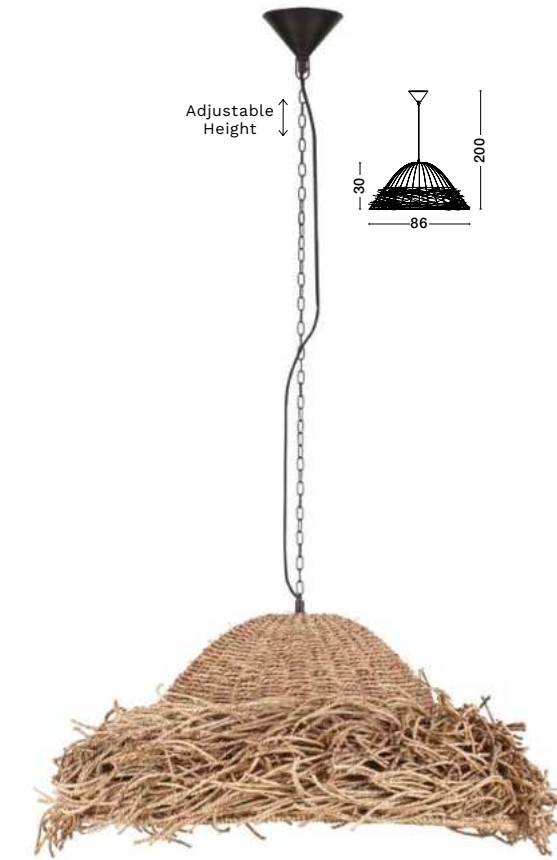

NATU

— 9586515

Natural Seagrass
Black Fabric Wire
& Base
LED E27 · 1x12 Watt
100-240 Volt
IP20

BULB EXCLUDED

D: 65
H¹: 28
H²: 200 cm

NATU
— 9586513

NATU
— 9586515