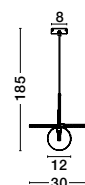

IDOR

— 9501250

Black Marble
& Opal Glass
LED G9 · 1x5 Watt
100-240 Volt
IP20

BULB EXCLUDED

—
D: 30
H: 15.5 cm

IDOR

— 9501251

White Marble
& Opal Glass
LED G9 · 1x5 Watt
100-240 Volt
IP20

BULB EXCLUDED

—
D: 30
H: 15.5 cm

IDOR

— 9501252

Black Marble
& Opal Glass
Sandy Black Base
LED G9 · 1x5 Watt
100-240 Volt
IP20

BULB EXCLUDED

—
D: 30
H: 185 cm

IDOR

— 9501253

White Marble
& Opal Glass
Sandy Black Base
LED G9 · 1x5 Watt
100-240 Volt
IP20

BULB EXCLUDED

—
D: 30
H: 185 cm

IDOR
— 9501250

GL 95012501

IDOR
— 9501251

GL 95012501

Adjustable
Height

IDOR
— 9501252

GL 95012501

Adjustable
Height

IDOR
— 9501253

GL 95012501