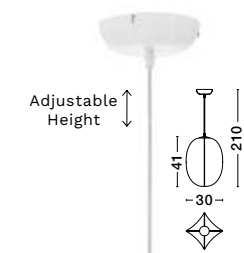

**BULB EXCLUDED**

—  
D: 30  
H: 210 cm

**PIERIDA**  
— 9620165

Mulberry Silk  
Sandy White Base  
LED E27 · 1x12 Watt  
100-240 Volt  
IP20

**BULB EXCLUDED**

—  
D: 42  
H: 210 cm

**PIERIDA**  
— 9620164

**PIERIDA**  
— 9620165