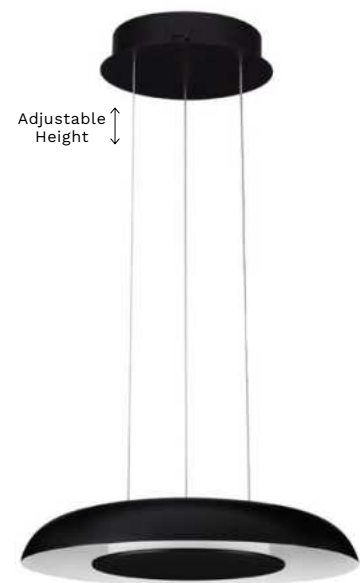

EPOS
— 9345709