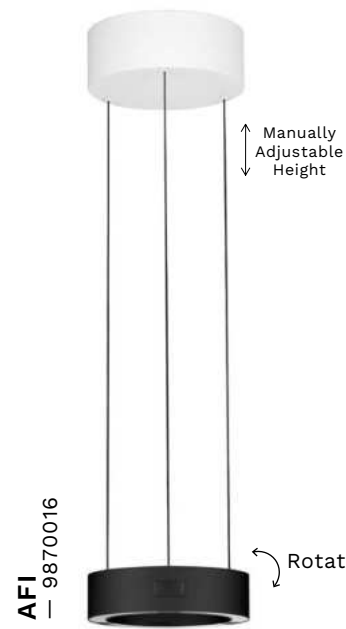

**LIGHT UP & DOWN**

—  
D: 20  
H: 280 cm

Dimmable & Motion  
Sensor Switch On/Off

**AFI**  
— 9870017

[Dimmable With Sensor]  
White Aluminium  
& Steel  
Fingerprint  
Resistant Paint  
LED · 24 Watt  
220-240 Volt  
1712Lm · 3000K  
IP20