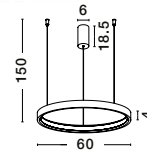

PERRINE
— 9345647

[Triac Dimmable]
Brushed
Brown Coffee
Aluminium
& Silicone
LED · 22 Watt
2552Lm · 3000K
IP20

—
D: 40
H: 150 cm

PERRINE
— 9345647

PERRINE
— 9345648

PERRINE
— 9345648

[Triac Dimmable]
Brushed
Brown Coffee
Aluminium
& Silicone
LED · 40 Watt
3326Lm · 3000K
IP20

—
D: 60
H: 150 cm