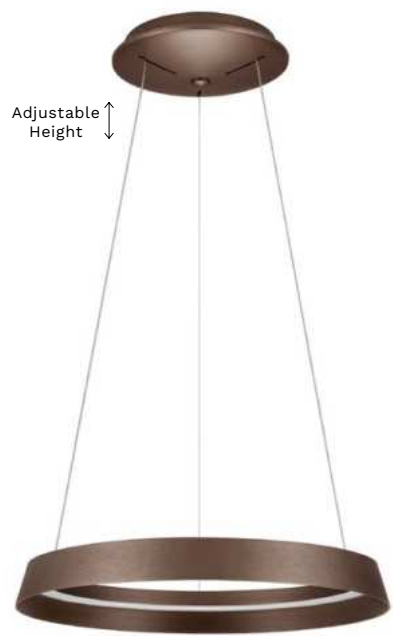

ORMI
— 9030927

ORMI
— 9030927

[Triac Dimmable]
Brushed Coffee
Metal & Acrylic
LED · 38 Watt
220-240Volt
2564Lm · IP20
2700-4000K
CCT Dip Switch

D: 45
H: 150 cm