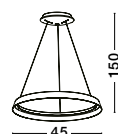

ORMI
— 9030518

[Triac Dimmable]
Sandy White
Aluminium & Acrylic
LED · 38 Watt
220-240Volt
2564Lm · IP20
2700-3000K
CCT Dip Switch

D: 45
H: 150 cm

ORMI
— 9030519

[Triac Dimmable]
Sandy Black
Aluminium & Acrylic
LED · 38 Watt
220-240Volt
2564Lm · IP20
2700-3000K
CCT Dip Switch

D: 45
H: 150 cm

ORMI
— 9030520

[Triac Dimmable]
Champaign Brown
Aluminium
& Acrylic
LED · 38 Watt
220-240Volt
2564Lm · IP20
2700-3000K
CCT Dip Switch

D: 45
H: 150 cm

ORMI
— 9030927

[Triac Dimmable]
Brushed Coffee
Metal & Acrylic
LED · 38 Watt
220-240Volt
2564Lm · IP20
2700-4000K
CCT Dip Switch

D: 45
H: 150 cm