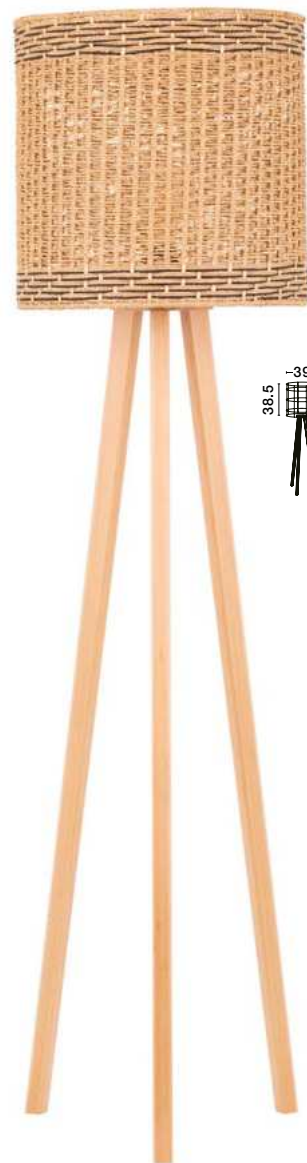

**PLETTE**  
— 9586528

Dried Water Hyacinth  
Natural Wood Base  
Black Fabric Wire  
LED E27 · 1x12 Watt  
100-240 Volt  
IP20

**BULB EXCLUDED**  
Cable Length: 350 cm  
Switch On/Off

—  
D: 39  
H<sup>1</sup>: 38.5  
H<sup>2</sup>: 165 cm