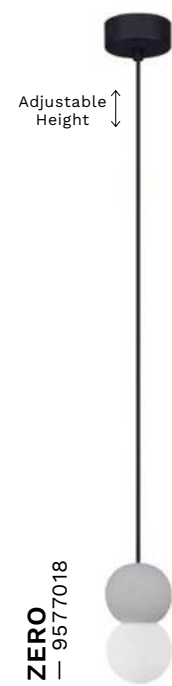

ZERO
— 9577018