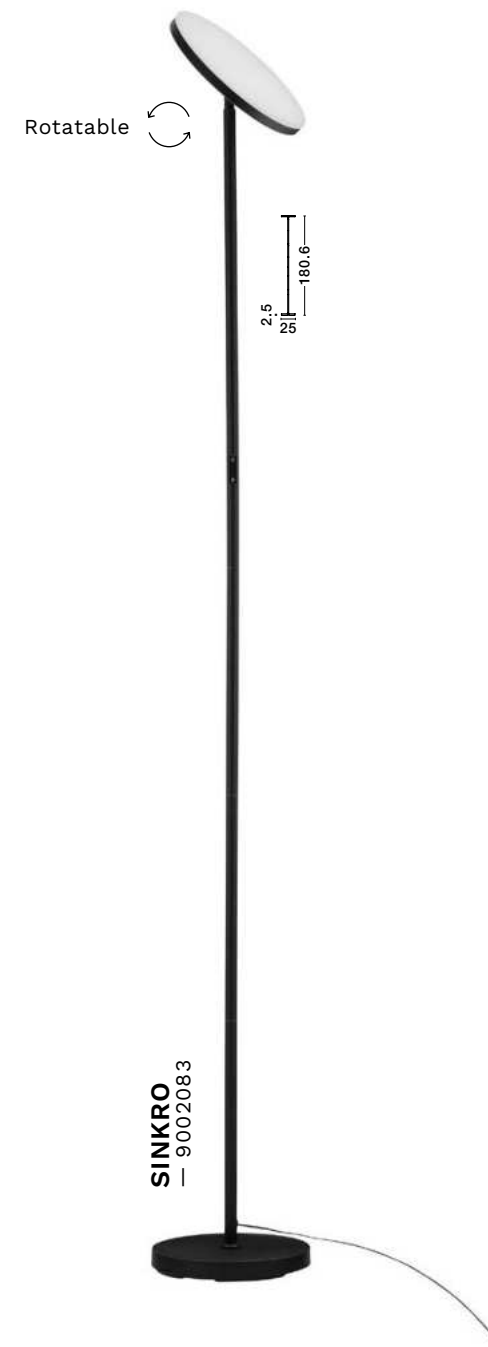

SINKRO
— 9002083

[Dimmable Switch]
Sandy Black Steel
& Acrylic
LED · 30 Watt
110-240Volt
2270Lm · 3000K
IP20
Switch On/Off
Cable Length 250 cm
—
D: 25
H: 180.6 cm

SINKRO
— 9002082

[Dimmable Switch]
Sandy White Steel
& Acrylic
LED · 30 Watt
110-240Volt
2270Lm · 3000K
IP20
Switch On/Off
Cable Length 250 cm
—
D: 25
H: 180.6 cm