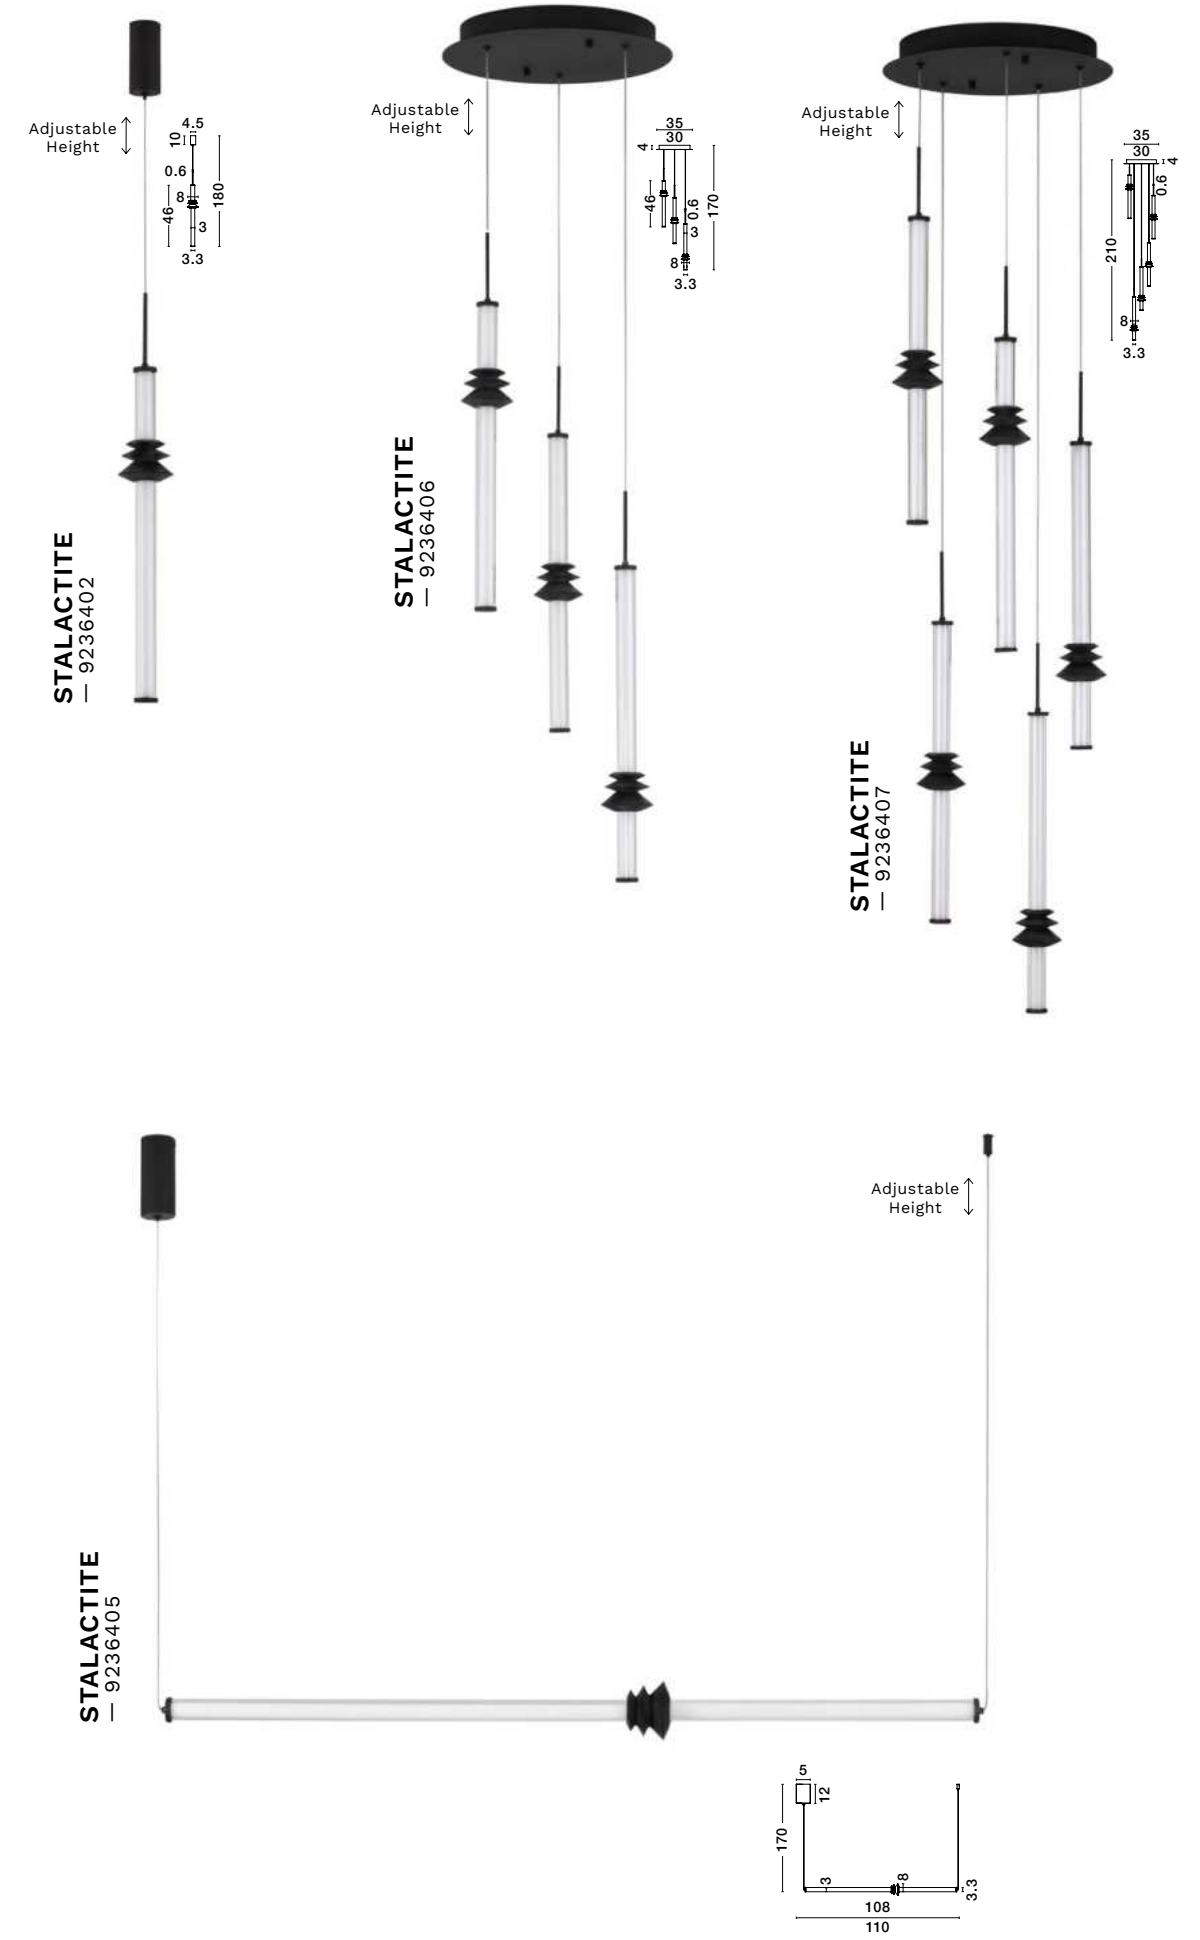

STALACTITE
— 9236407

[Triac Dimmable]
Sandy Black
Aluminium & Acrylic
Black Artificial
Ceramic
LED · 32 Watt
220-240Volt
2306Lm · 3000K
IP20
—
D: 35
H: 210 cm