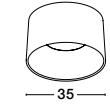

ATIL
— 9870011