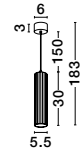

MARE
— 9011337

Adjustable
Height