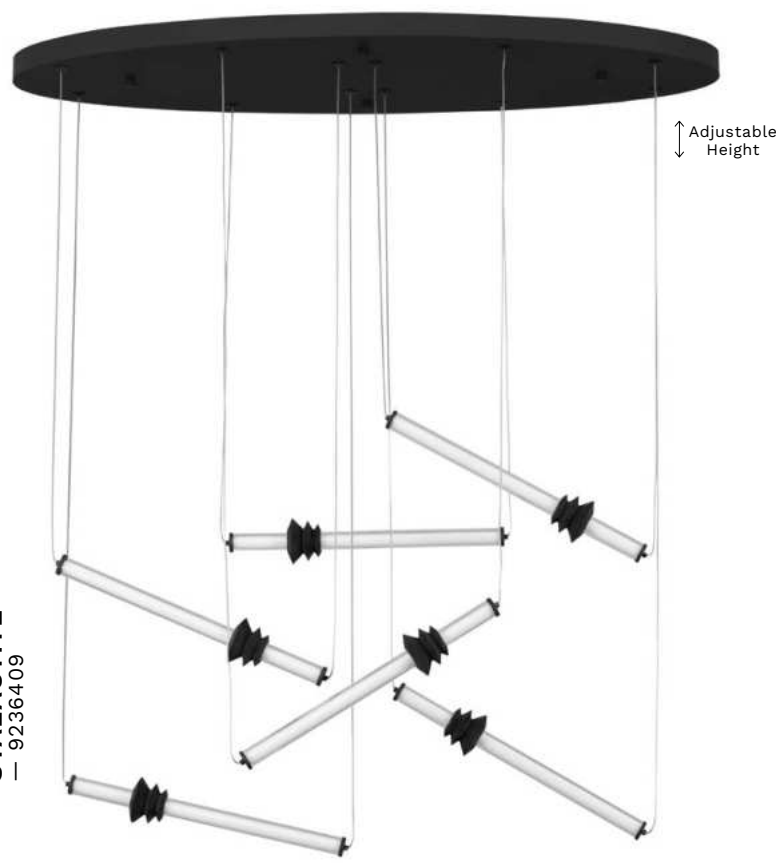

STALACTITE
— 9236409