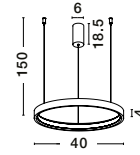

PERRINE
— 9345647

[Triac Dimmable]
Brushed
Brown Coffee
Aluminium
& Silicone
LED · 22 Watt
2552Lm · 3000K
IP20

—
D: 40
H: 150 cm

PERRINE
— 9345647

PERRINE
— 9345648

PERRINE
— 9345648

[Triac Dimmable]
Brushed
Brown Coffee
Aluminium
& Silicone
LED · 40 Watt
3326Lm · 3000K
IP20

—
D: 60
H: 150 cm