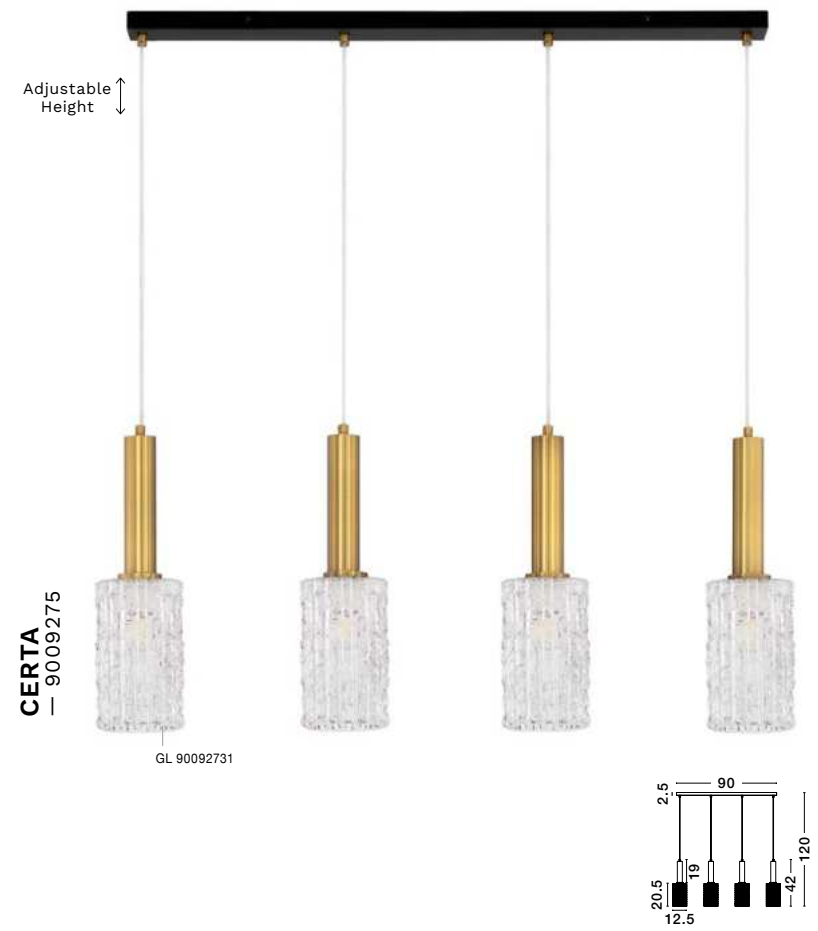

CERTA
— 9009275

Clear Structured
Glass
Brass Gold & Matt
Black Metal Base
LED E27 · 4x12 Watt
100-240 Volt
IP20

BULB EXCLUDED

L: 90
W: 12.5
H: 120 cm

CERTA
— 9009277

Clear Structured
Glass
& Brass Gold Metal
LED E27 · 1x12 Watt
100-240 Volt
IP20

BULB EXCLUDED

D: 12.5
W: 17.5
H: 25.5 cm