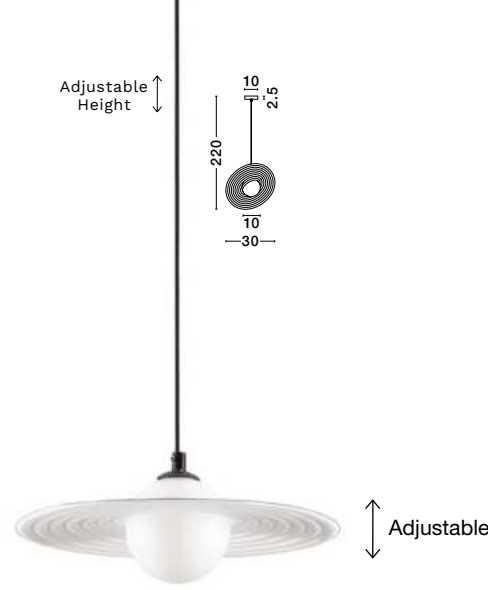

REFLET
— 9780104

Adjustable

Adjustable

REFLET
— 9780104

Sandy Black
White Steel & Acrylic
LED G9 · 1x5 Watt
100-240 Volt
IP20

BULB EXCLUDED

D: 30
H: 220 cm

REFLET
— 9780107

Sandy Black
White Steel & Acrylic
LED G9 · 1x5 Watt
100-240 Volt
IP20

BULB EXCLUDED
Cable Length 250 cm
Switch On/Off

D: 46
H: 162 cm