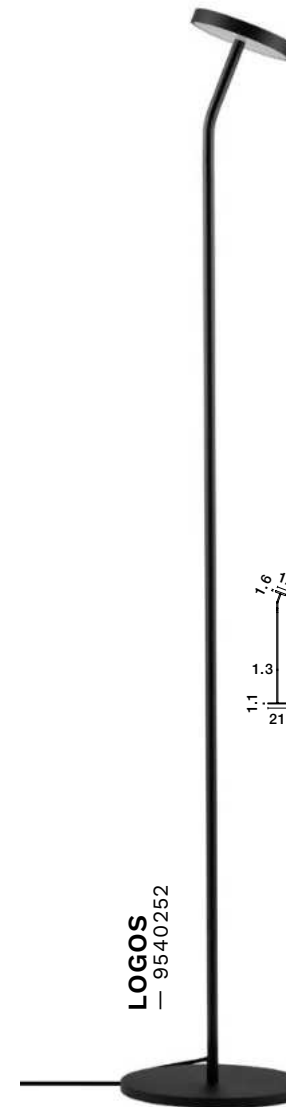

Rotatable

LOGOS  
— 9540252

**IRIDA**  
— 9030698

[Dimmable Switch]  
Sandy Black  
Aluminium,  
Stainless Steel  
LED · 10 Watt  
220-240Volt  
700Lm · 3000K  
IP20  
Cable Length 250 cm  
—  
D: 20  
H: 121 cm