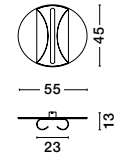

VALENTIN
— 9030646