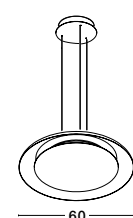

EPOS
— 9345708

[Triac Dimmable]
Sandy White
Aluminium
& Acrylic
LED · 24 Watt
220-240Volt
1208Lm · IP20
2700-4000K
CCT Dip Switch

—
D: 40
H: 145 cm

EPOS
— 9345709

[Triac Dimmable]
Sandy Black
& White Aluminium
& Acrylic
LED · 24 Watt
220-240Volt
1208Lm · IP20
2700-4000K
CCT Dip Switch

—
D: 40
H: 145 cm

EPOS
— 9345710

[Triac Dimmable]
Sandy White
Aluminium
& Acrylic
LED · 38 Watt
220-240Volt
2100Lm · IP20
2700-4000K
CCT Dip Switch

—
D: 60
H: 145 cm

EPOS
— 9345711

[Triac Dimmable]
Sandy Black
& White Aluminium
& Acrylic
LED · 38 Watt
220-240Volt
2100Lm · IP20
2700-4000K
CCT Dip Switch

—
D: 60
H: 145 cm

EPOS
— 9345712

[Triac Dimmable]
Sandy Black
& Brushed Gold
Aluminium
& Acrylic
LED · 24 Watt
220-240Volt
1208Lm · IP20
2700-4000K
CCT Dip Switch

—
D: 40
H: 145 cm

EPOS
— 9345713

[Triac Dimmable]
Sandy Black
& Brushed Gold
Aluminium
& Acrylic
LED · 38 Watt
220-240Volt
2100Lm · IP20
2700-4000K
CCT Dip Switch

—
D: 60
H: 145 cm