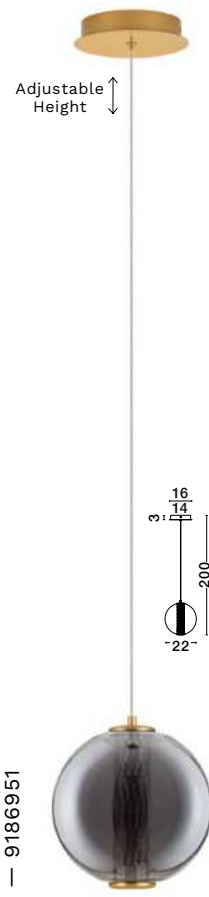

ANAPNOE  
— 9695283

ANAPNOE  
— 9695284

ANAPNOE  
— 9695285

**NAVI**

— 9186951

Brass Gold Metal  
& Smoky Gray Glass  
LED · 8 Watt  
220-240Volt  
934Lm · 3000K  
IP20

—  
D: 22  
H: 200 cm

NAVI  
— 9186951