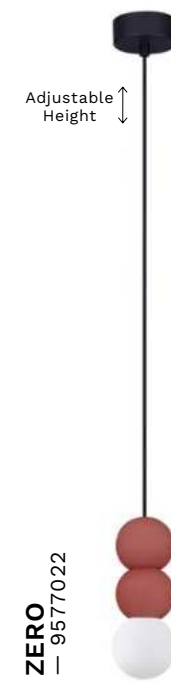

ZERO  
— 9577019

ZERO  
— 9577020

ZERO  
— 9577021

ZERO  
— 9577022

ZERO  
— 9577017

Sandy White Gypsum  
& Opal Glass  
LED G9 · 2X5Watt  
100-240Volt  
IP20

**BULB EXCLUDED**

D: 8  
H: 115 cm