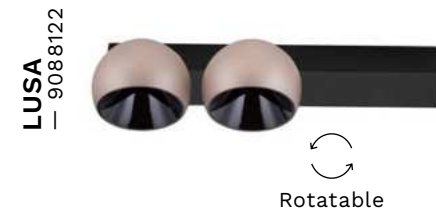

LUSA
— 9088120

Moca Coffee
Aluminium
& Black Base
LED · 10 Watt
220-240Volt · 644Lm
3000K · IP20
Switch On/Off
—
D: 10
W: 13
H: 26 cm

LUSA
— 9088121

Foggy Nickel
Aluminium
& Black Base
LED · 10 Watt
220-240Volt · 644Lm
3000K · IP20
Switch On/Off
—
D: 10
W: 13
H: 26 cm

LUSA
— 9088122

[Triac Dimmable]
Moca Coffee
Aluminium
& Black Base
LED · 21 Watt
220-240Volt
1530Lm · 3000K
IP20
—
L: 36
W: 10
H: 14 cm

LUSA
— 9088123

[Triac Dimmable]
Foggy Nickel
Aluminium
& Black Base
LED · 21 Watt
220-240Volt
1530Lm · 3000K
IP20
—
L: 36
W: 10
H: 14 cm

LUSA
— 9088124

[Touch Dimmable]
Moca Coffee
Aluminium
& Black Base
LED · 6 Watt
220-240Volt
779Lm · 3000K
IP20
Cable Length 250 cm
—
D: 30
H: 146.5 cm