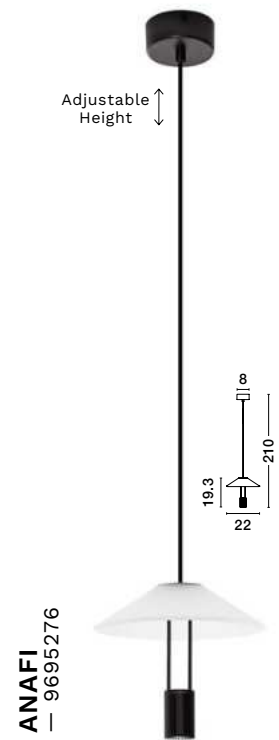

ANAFI
— 9695276