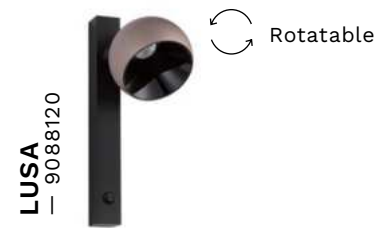

LUSA
— 9088120

Moca Coffee
Aluminium
& Black Base
LED · 10 Watt
220-240Volt · 644Lm
3000K · IP20
Switch On/Off
—
D: 10
W: 13
H: 26 cm

LUSA
— 9088121

Foggy Nickel
Aluminium
& Black Base
LED · 10 Watt
220-240Volt · 644Lm
3000K · IP20
Switch On/Off
—
D: 10
W: 13
H: 26 cm

LUSA
— 9088122

[Triac Dimmable]
Moca Coffee
Aluminium
& Black Base
LED · 21 Watt
220-240Volt
1530Lm · 3000K
IP20
—
L: 36
W: 10
H: 14 cm

LUSA
— 9088123

[Triac Dimmable]
Foggy Nickel
Aluminium
& Black Base
LED · 21 Watt
220-240Volt
1530Lm · 3000K
IP20
—
L: 36
W: 10
H: 14 cm

LUSA
— 9088124

[Touch Dimmable]
Moca Coffee
Aluminium
& Black Base
LED · 6 Watt
220-240Volt
779Lm · 3000K
IP20
Cable Length 250 cm
—
D: 30
H: 146.5 cm