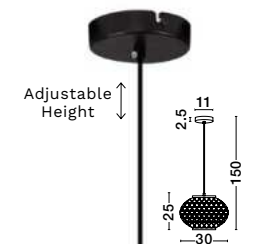

ASMA
— 9001114

Rattan & Sandy
Black Steel Base
LED E27 · 1x12 Watt
100-240 Volt
IP20

BULB EXCLUDED

—
D: 20
H: 150 cm

ASMA
— 9001115

Rattan & Sandy
Black Steel Base
LED E27 · 1x12 Watt
100-240 Volt
IP20

BULB EXCLUDED

—
D: 30
H: 150 cm

ASMA
— 9001116

Rattan & Sandy
Black Steel Base
LED E27 · 1x12 Watt
100-240 Volt
IP20

BULB EXCLUDED

—
D: 25
H: 150 cm

ASMA
— 9001116