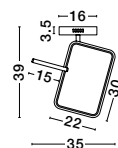

IMAR
— 9001106