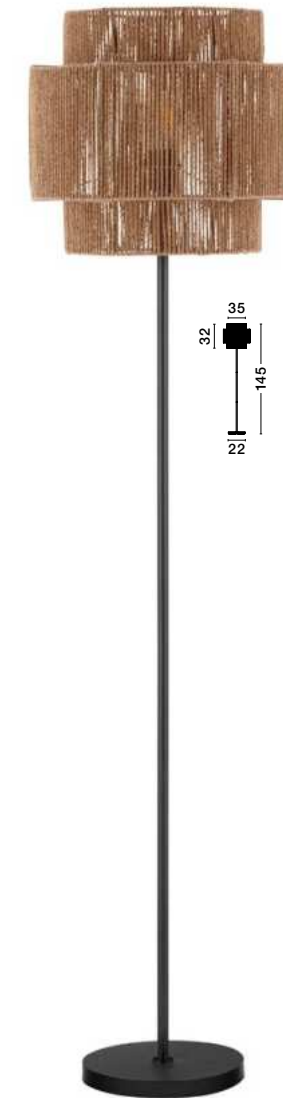

BULB EXCLUDED

Switch On/Off
Cable Length 180 cm

—

D: 35

H: 145 cm

LITO
— 9001081