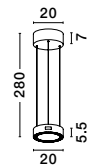

AFI
— 9870016

[Dimmable With Sensor]
Black Aluminium
& Steel
Fingerprint
Resistant Paint
LED · 24 Watt
220-240 Volt
1712Lm · 3000K
IP20

LIGHT UP & DOWN

—
D: 20
H: 280 cm