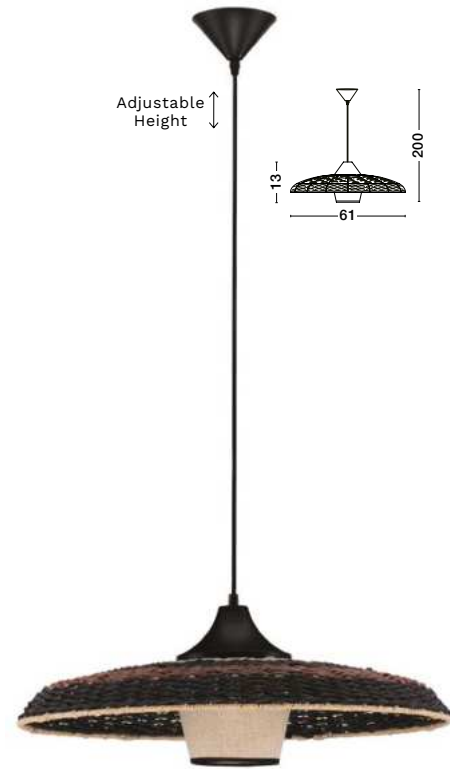

CAPA
— 9586519

Colorful Rattan
(Natural, Black, Brown)
Black Fabric Wire
& Base
LED E27 · 1x12 Watt
100-240 Volt
IP20

BULB EXCLUDED

D: 61
H¹: 13
H²: 200 cm

CAPA
— 9586519