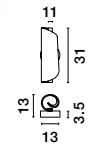

VALENTIN
— 9030635