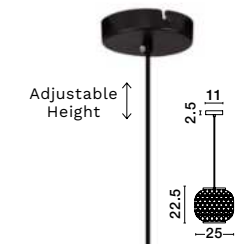

ASMA
— 9001114

Rattan & Sandy
Black Steel Base
LED E27 · 1x12 Watt
100-240 Volt
IP20

BULB EXCLUDED

—
D: 20
H: 150 cm

ASMA
— 9001115

Rattan & Sandy
Black Steel Base
LED E27 · 1x12 Watt
100-240 Volt
IP20

BULB EXCLUDED

—
D: 30
H: 150 cm

ASMA
— 9001116

Rattan & Sandy
Black Steel Base
LED E27 · 1x12 Watt
100-240 Volt
IP20

BULB EXCLUDED

—
D: 25
H: 150 cm