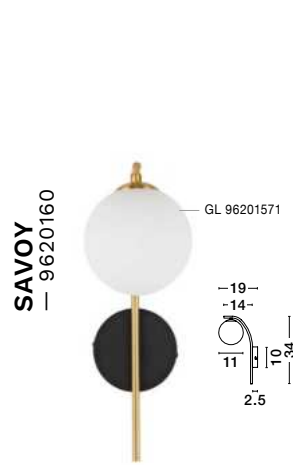

SAVOY
— 9620159

Satin Gold
& Matt Black Metal
White Opal Glass
LED G9 · 6x5 Watt
100-240 Volt
IP20

BULB EXCLUDED

L: 100
W: 11
H: 160 cm

SAVOY
— 9620160

Satin Gold
& Matt Black Metal
White Opal Glass
LED G9 · 1x5 Watt
100-240 Volt
IP20

BULB EXCLUDED

D: 11
W: 19
H: 34 cm