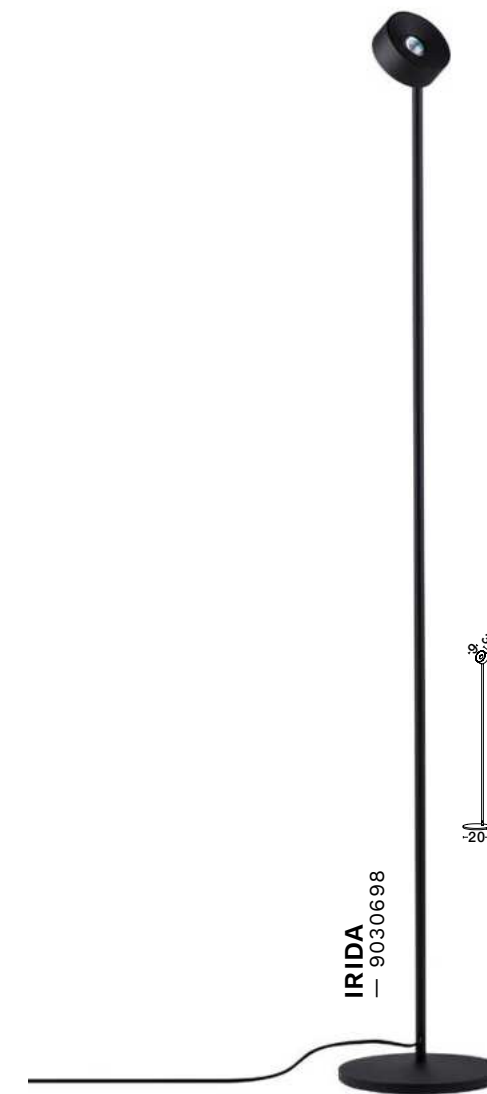

Rotatable

LOGOS  
— 9540252

**IRIDA**  
— 9030698

[Dimmable Switch]  
Sandy Black  
Aluminium,  
Stainless Steel  
LED · 10 Watt  
220-240Volt  
700Lm · 3000K  
IP20  
Cable Length 250 cm  
—  
D: 20  
H: 121 cm