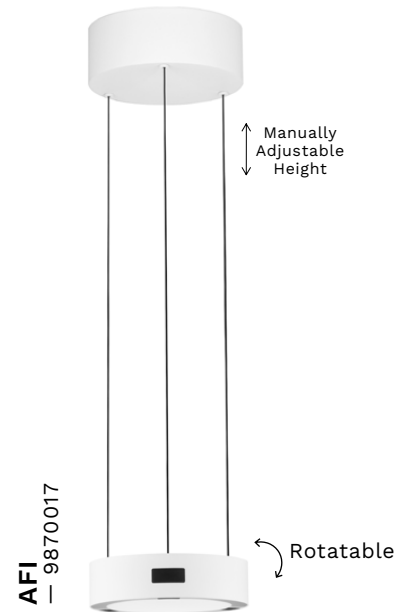

**LIGHT UP & DOWN**

—  
D: 20  
H: 280 cm

Dimmable & Motion  
Sensor Switch On/Off

**AFI**  
— 9870017

[Dimmable With Sensor]  
White Aluminium  
& Steel  
Fingerprint  
Resistant Paint  
LED · 24 Watt  
220-240 Volt  
1712Lm · 3000K  
IP20