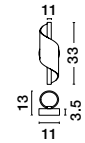

VALENTIN
— 9030634