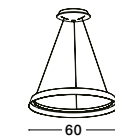

ORMI — 9030523