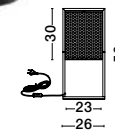

378 | DECORATIVE

ERTO
— 9001118

Sandy Black Steel
& Rattan
LED E27 · 1x12 Watt
100-240 Volt · IP20
BULB EXCLUDED
Cable Length 150 cm
Switch On/Off

—
D: 26
H: 56 cm

ERTO
— 9001119

Sandy Black Steel
& Rattan
LED E27 · 1x12 Watt
100-240 Volt · IP20
BULB EXCLUDED
Cable Length 150 cm
Switch On/Off

—
D: 38
H: 150 cm

DECORATIVE | 379