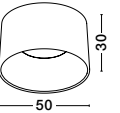

ATIL
— 9870013

Sandy Black
Aluminium & Steel
LED · 35 Watt
220-240Volt
2080Lm · 3000K
IP20

—
D: 50
H: 30 cm

ATIL
— 9870013