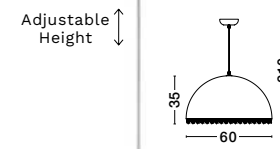

LALU
— 9620168

Fibre Glass
Sandy White Base
LED E27 · 1x12 Watt
100-240 Volt
IP20

BULB EXCLUDED

—
D: 40
H: 250 cm

LALU
— 9620168

LALU
— 9620169

Fibre Glass
Sandy White Base
LED E27 · 1x12 Watt
100-240 Volt
IP20

BULB EXCLUDED

—
D: 60
H: 210 cm