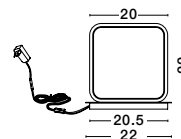

IMAR
— 9001104