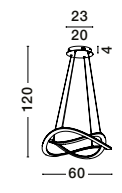

CELESTIA
— 9030645