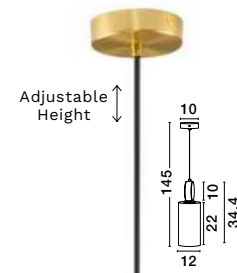

MARU
— 9019757

Brass Gold Steel,
Aluminium
Imitated Alabaster
LED · 6 Watt
220-240Volt
417Lm · 3000K
IP20
—
D: 30
W: 11.5
H: 30 cm

MARU
— 9019756

Brass Gold Steel,
Aluminium
Imitated Alabaster
LED E27 · 1x12 Watt
100-240 Volt
IP20
BULB EXCLUDED
—
D: 12
H: 145 cm

MARU
— 9019756