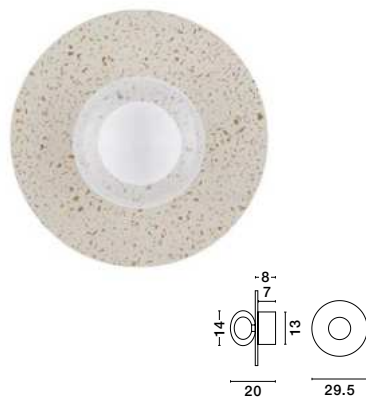

VRAHOS
— 9540335

Red Terrazzo
Concrete & Glass
LED E27 · 1x12 Watt
100-240 Volt
IP20
BULB EXCLUDED

D: 45
H: 160 cm

VRAHOS
— 9540245