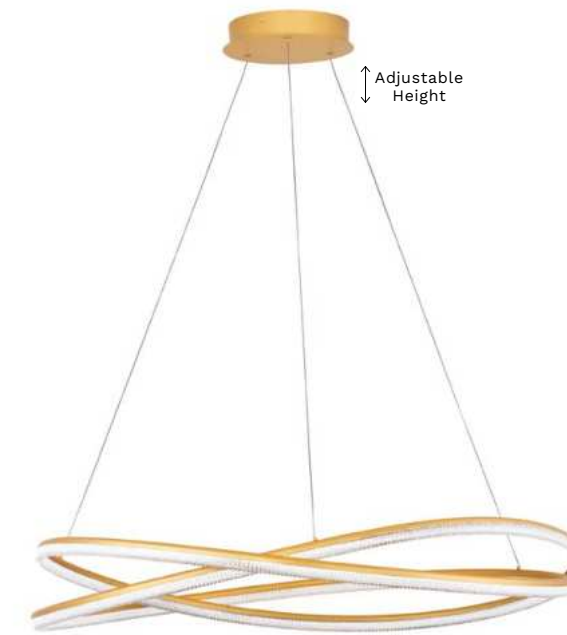

—  
D: 95  
H: 150 cm

OFELIA  
— 9186936

**OFELIA**  
— 9186936

[Dimming With Remote]  
Brass Gold  
Aluminium  
& Structured Acrylic  
LED · 68 Watt  
220-240 Volt  
5637Lm · 3000K  
IP20  
Included Remote  
Control

—  
D: 95  
H: 150 cm

OFELIA  
— 9186935

**AIDER**  
— 9019758

**AIDER**  
— 9019758

[Triac Dimmable]  
Brass Gold Steel,  
Aluminium  
Imitated Alabaster  
LED · 34 Watt  
220-240Volt  
2146Lm · 3000K  
IP20  
—  
D: 63  
H: 130 cm