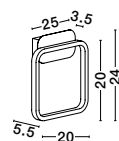

IMAR
— 9001105