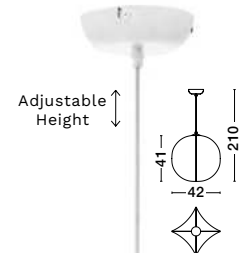

**BULB EXCLUDED**

—  
D: 30  
H: 210 cm

**PIERIDA**  
— 9620165

Mulberry Silk  
Sandy White Base  
LED E27 · 1x12 Watt  
100-240 Volt  
IP20

**BULB EXCLUDED**

—  
D: 42  
H: 210 cm

**PIERIDA**  
— 9620164

**PIERIDA**  
— 9620165