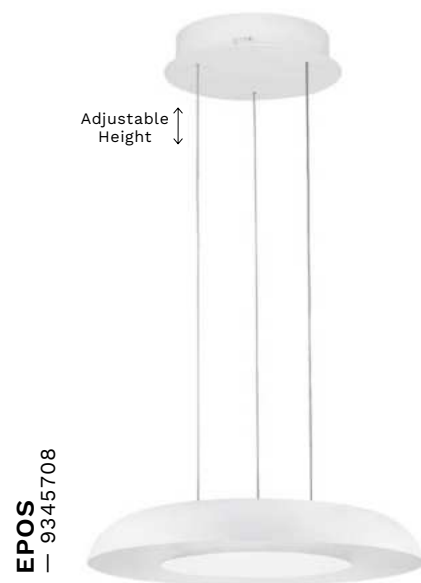

EPOS
— 9345708