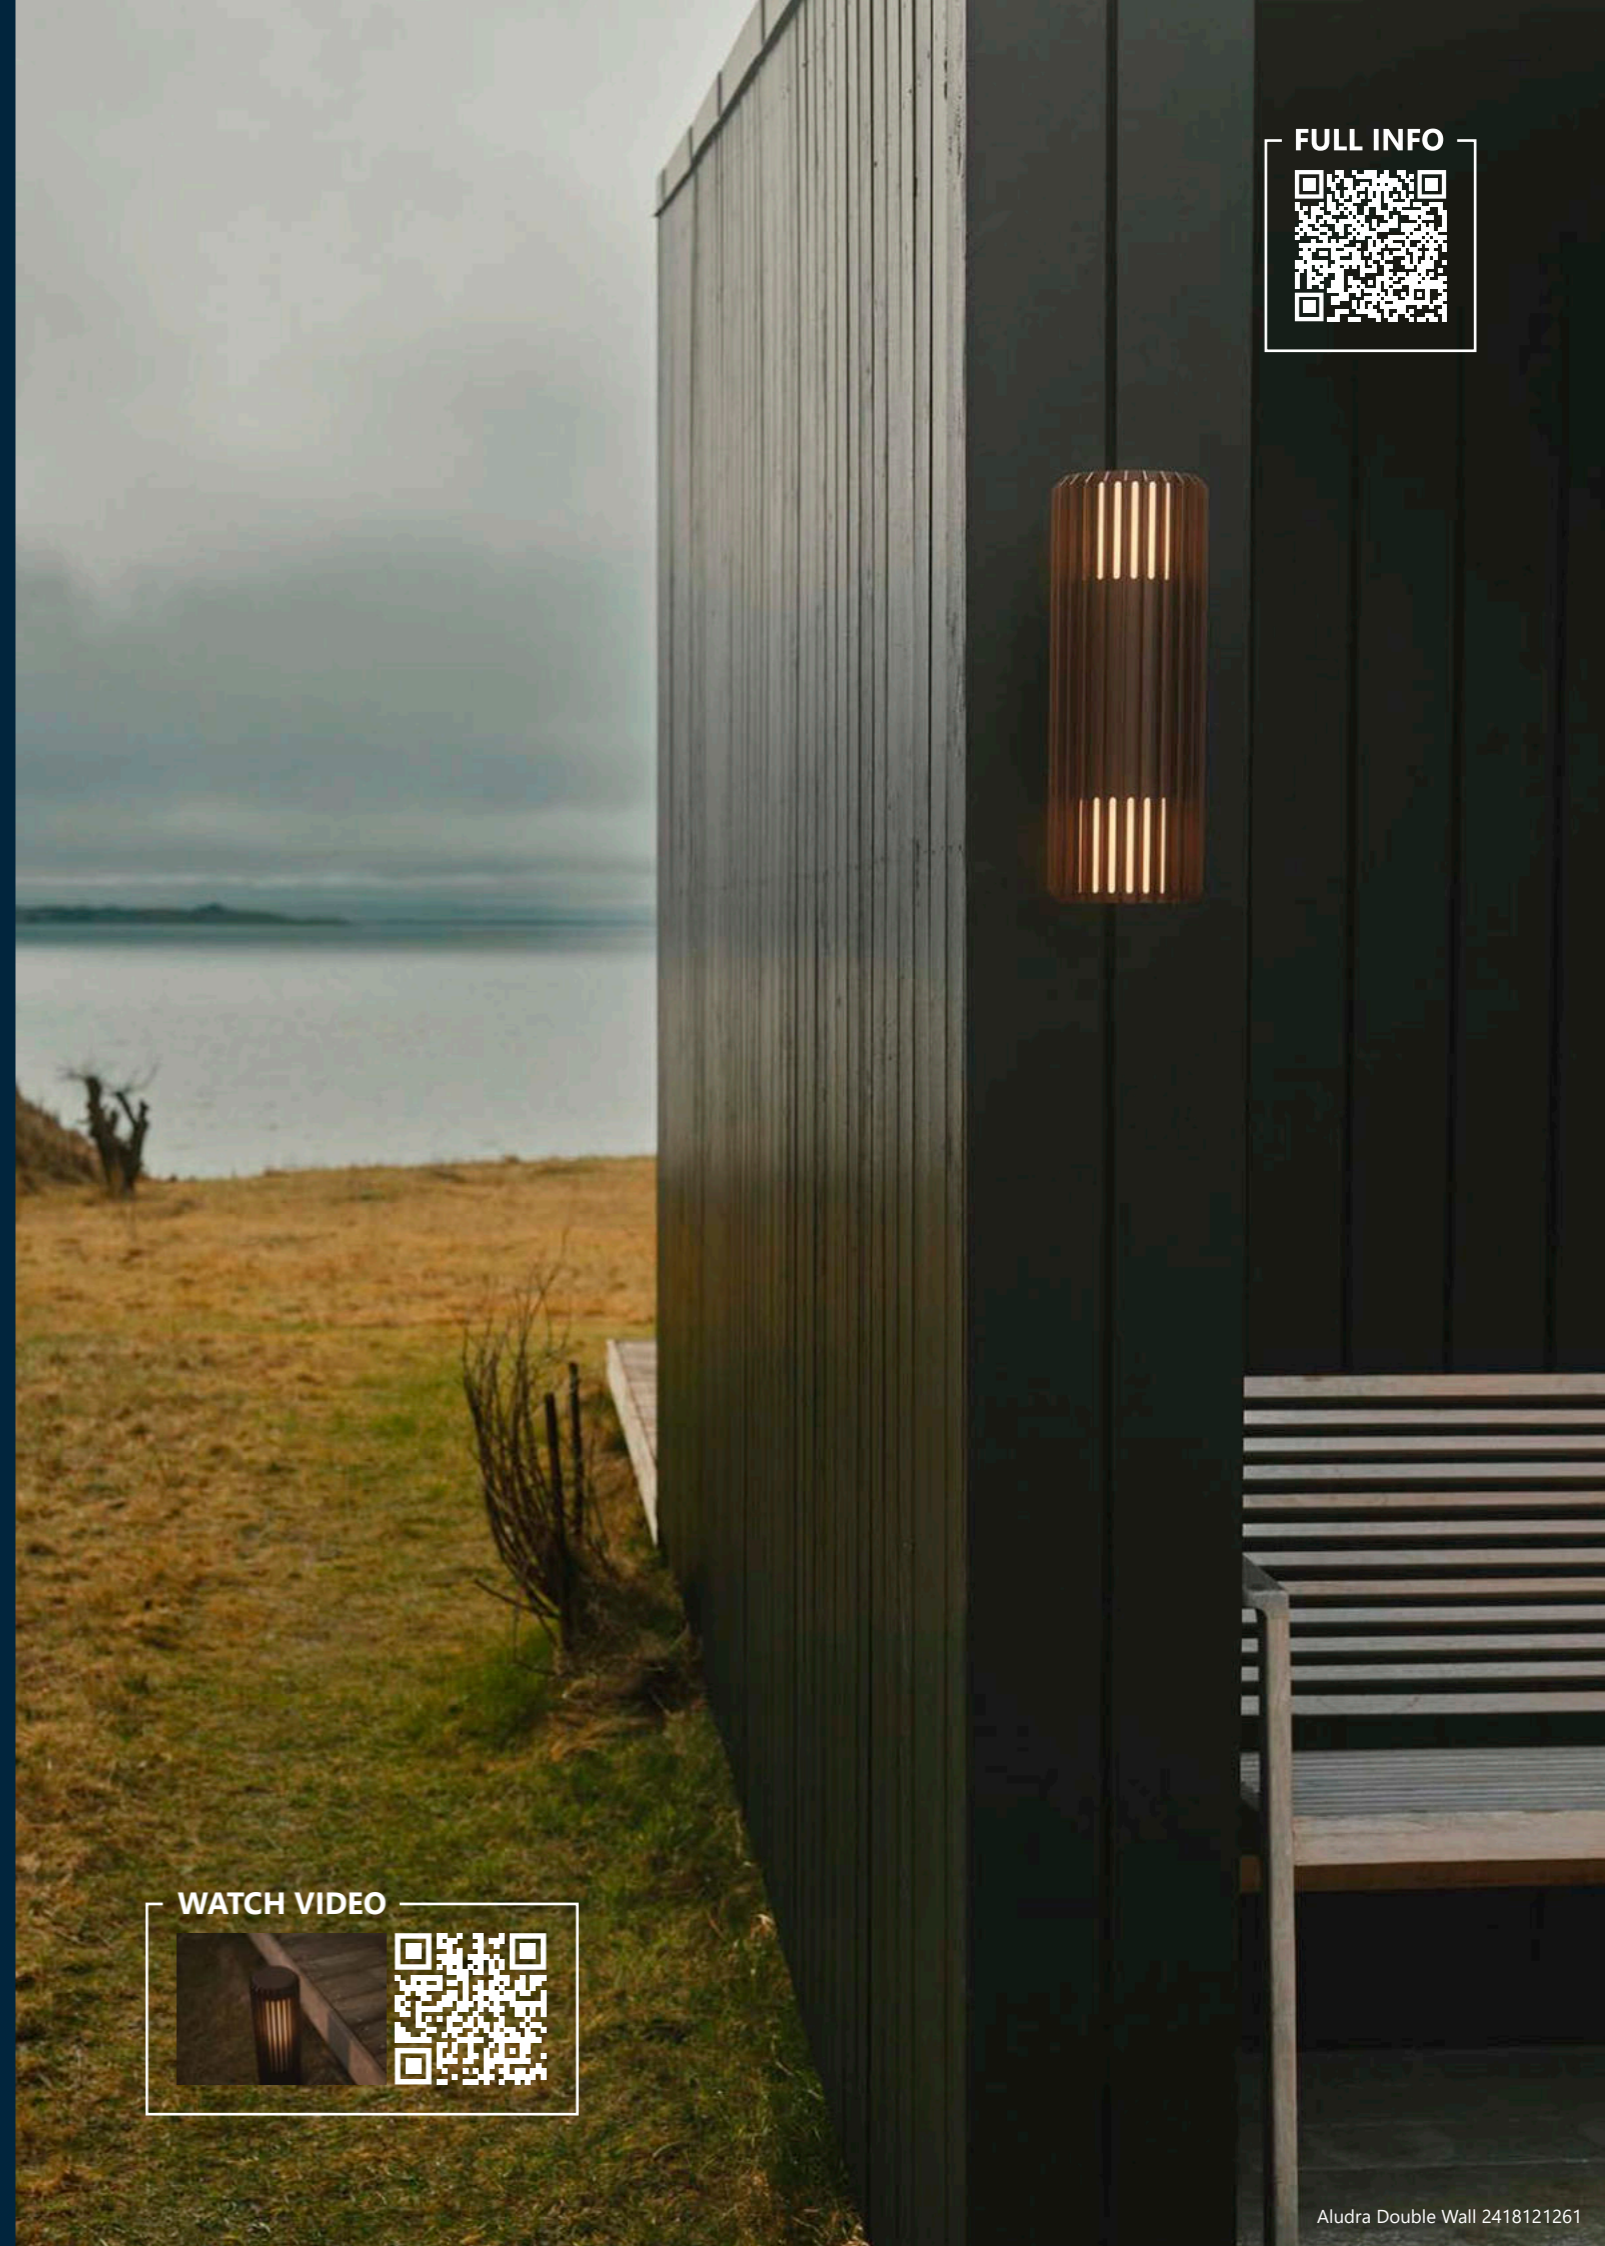

- Beautiful light and shadow effect
- Extra durable material suitable for coastal areas
  (Designed For Seaside)
- 10-year guarantee on surface deterioration
- Easy to install with the included base*

Sculptural design and modern minimalism are the keywords for the Aludra series by renowned Jacob Jensen Design. A versatile series that creates a beautiful light and shadow effect and welcoming ambience in your outdoor spaces.

*Only applies to Aludra Garden 45 & 95

FULL INFO