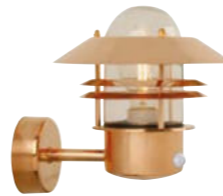

Wall lamps

EXAMPLE

EXAMPLE