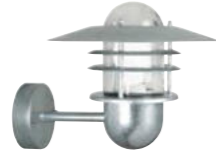

Wall lamps

EXAMPLE

EXAMPLE