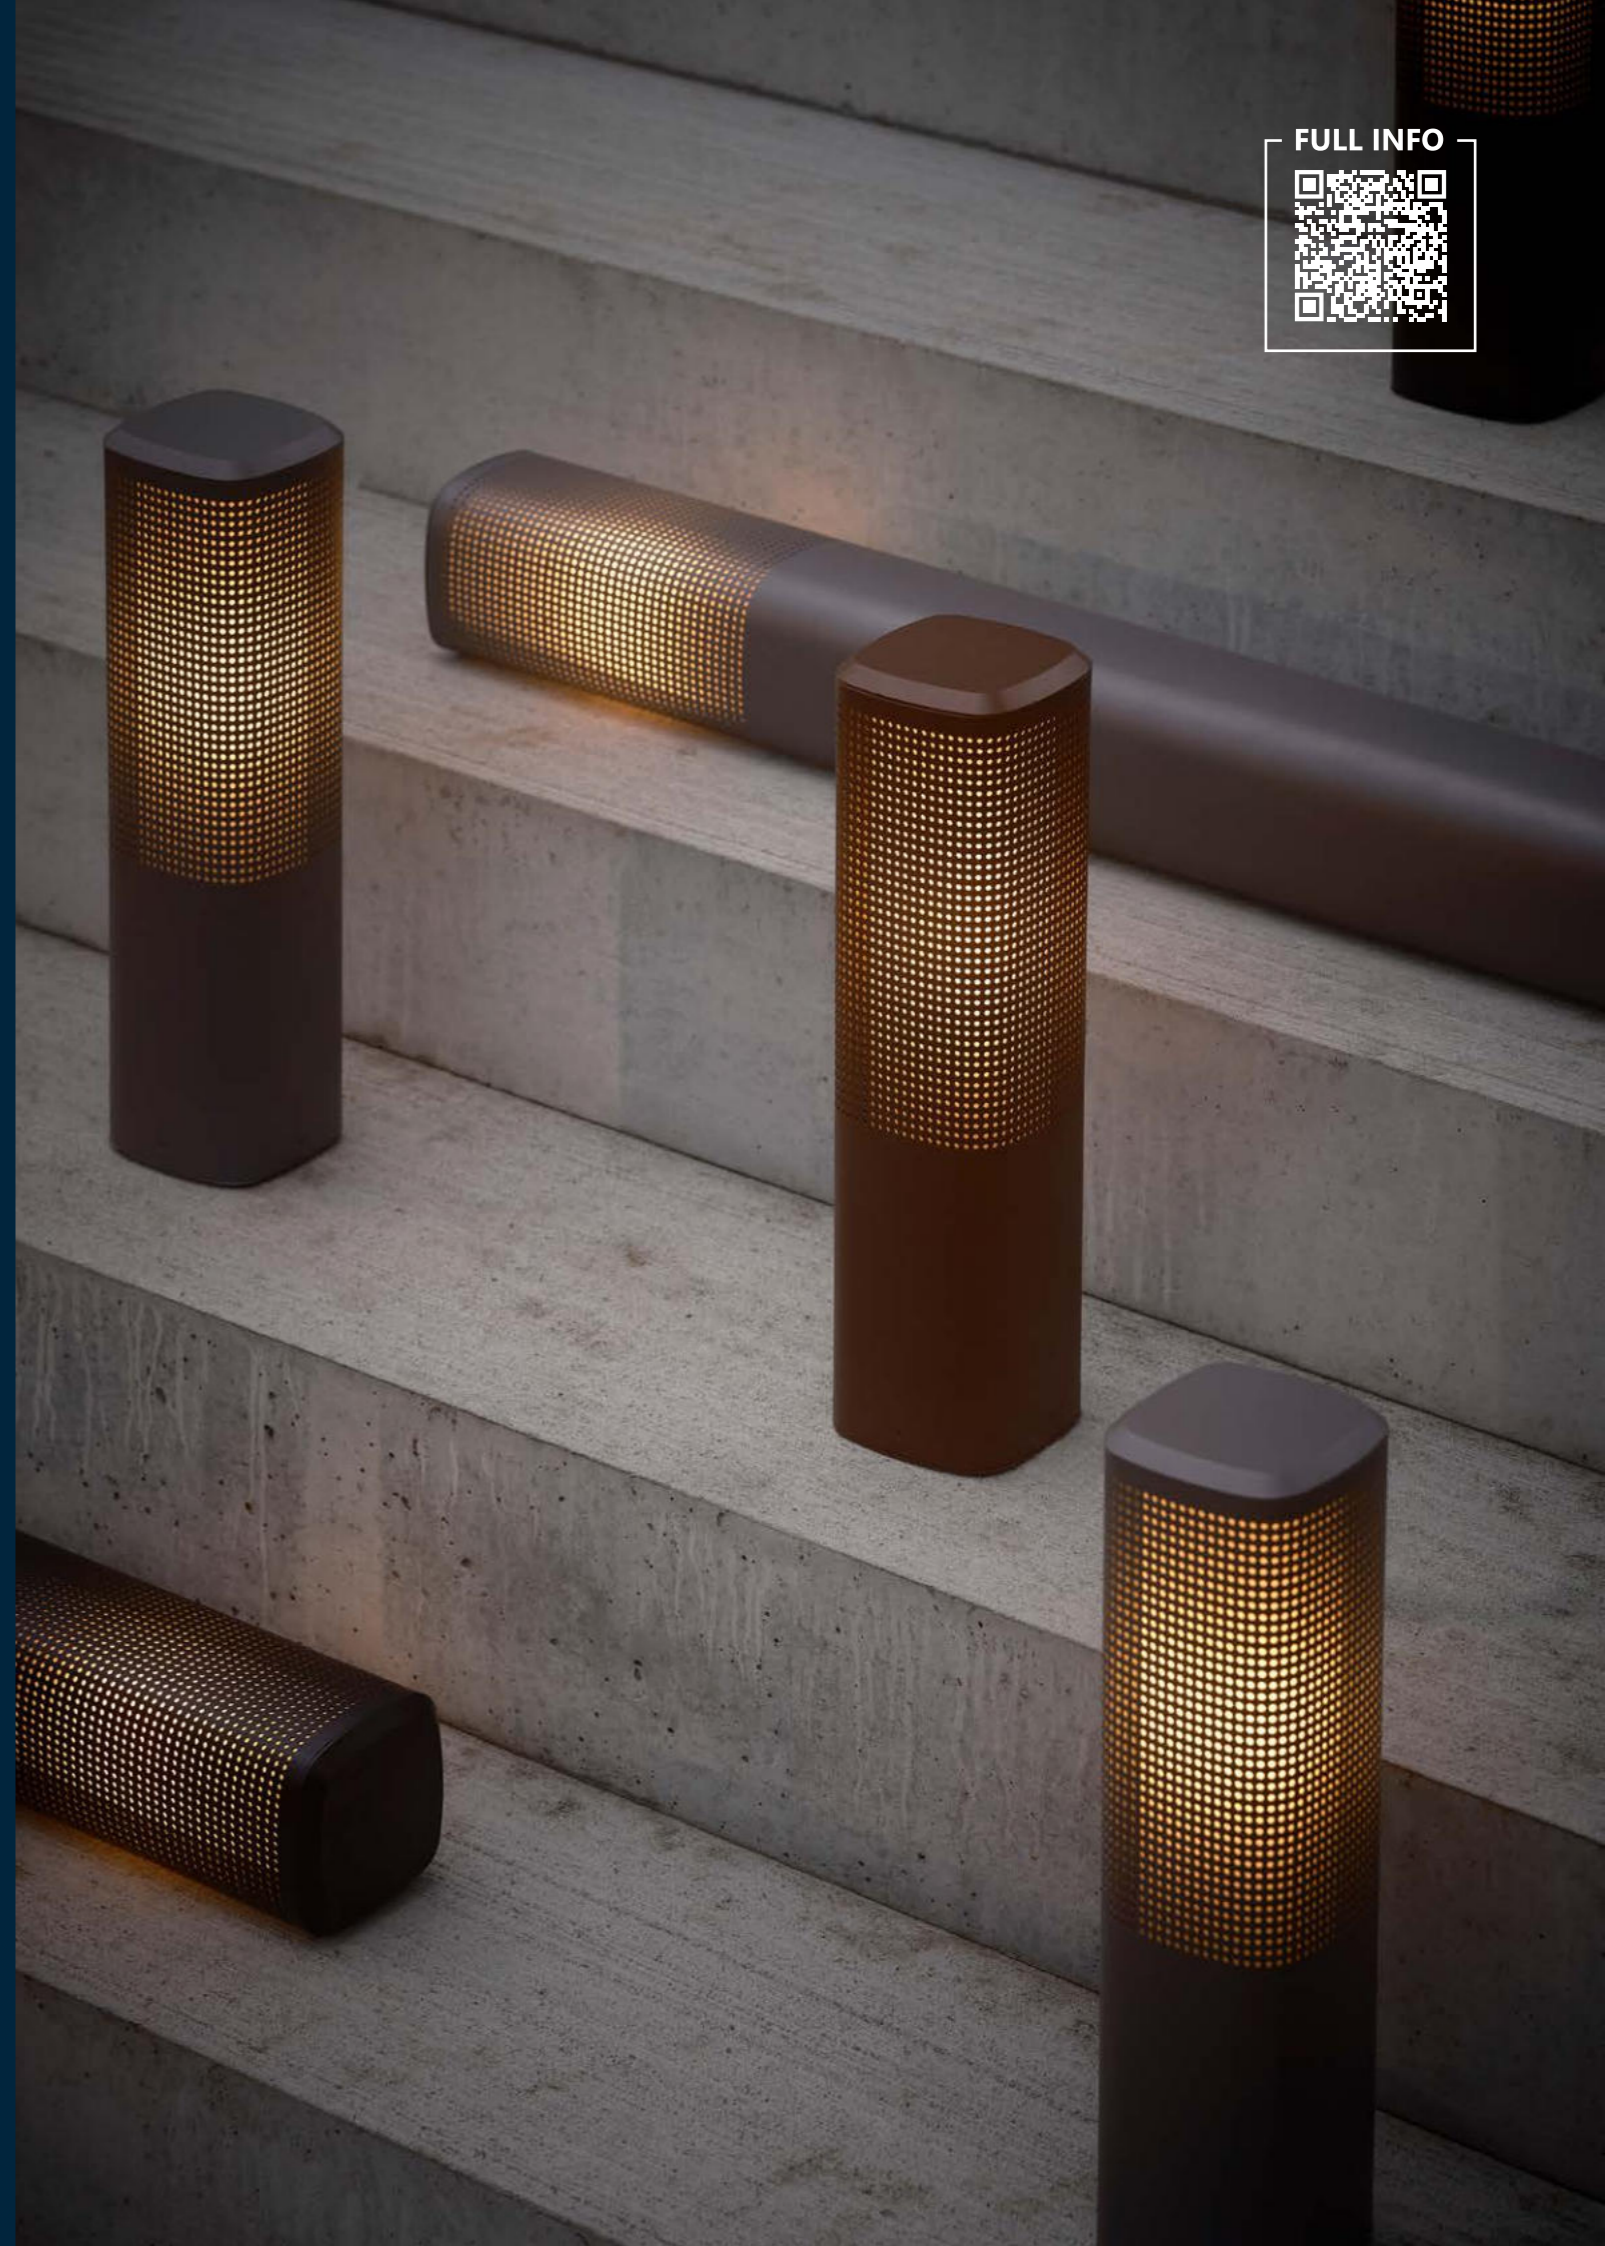

Sidara 45 Garden 2618448218

Designed by renowned Jacob Jensen Design, the Sidara family combines modern minimalism with a refined, architectural expression. The perforated surface creates a beautiful play of light and shadow in your outdoor areas. We recommend a high-lumen bulb to achieve the intended light effect.