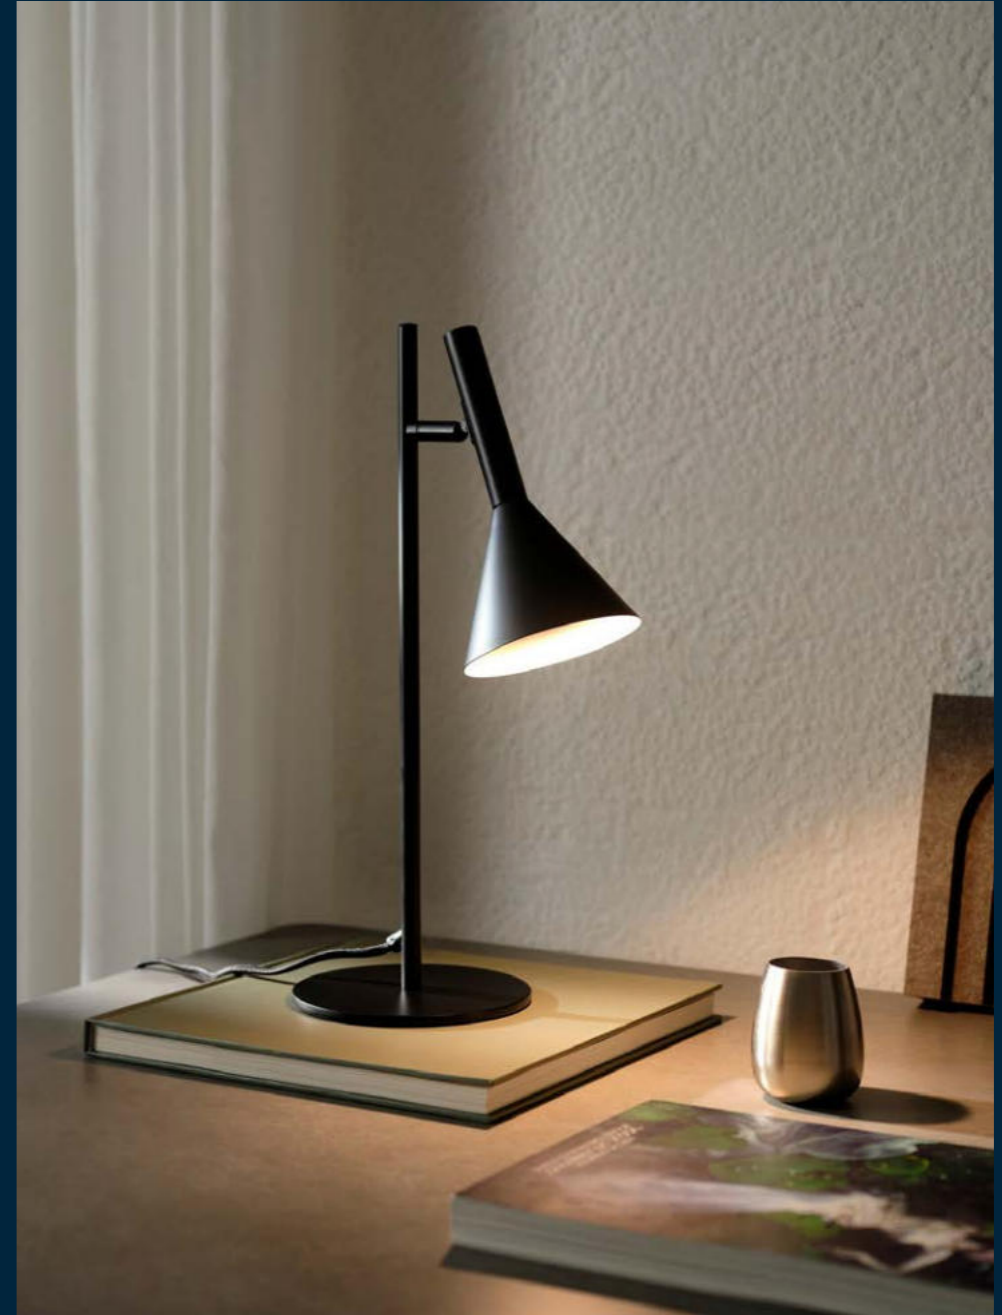

Kelvis Table 2612765003