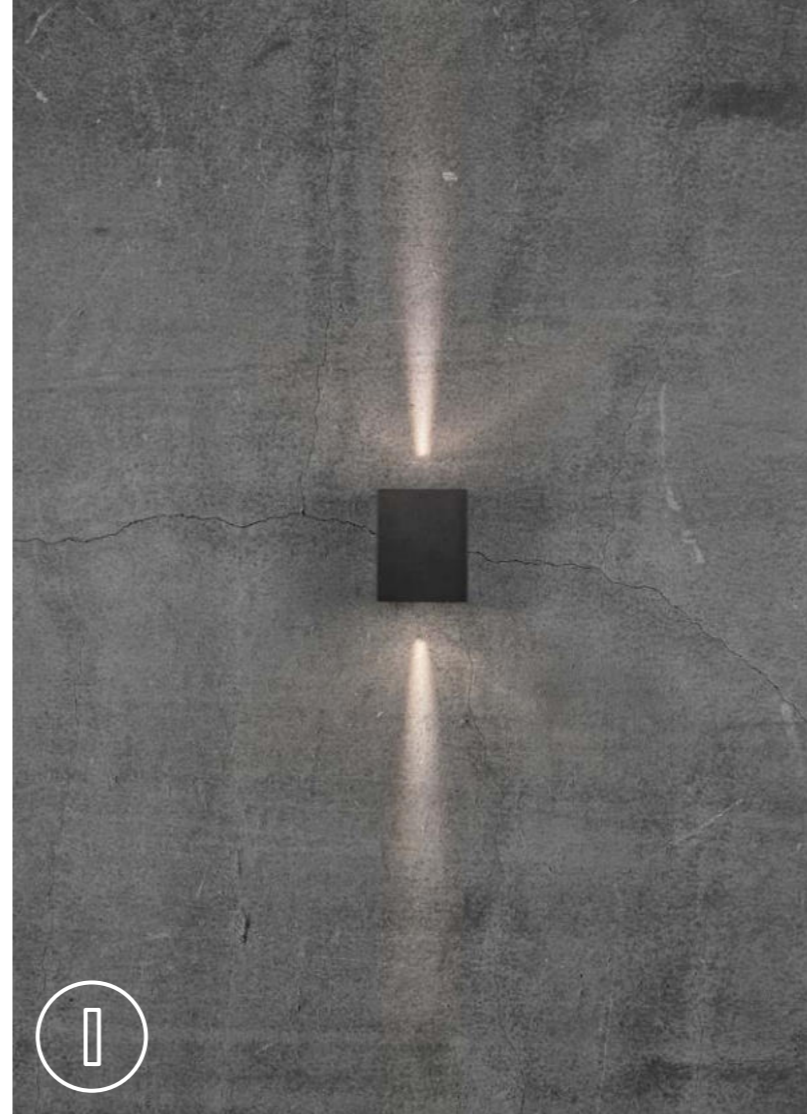

Canto 2*

Incl. 4 light masks

Incl. 4 light masks

Other available colours

Other available colours

Canto Maxi 2

Other available colours

Other available colours