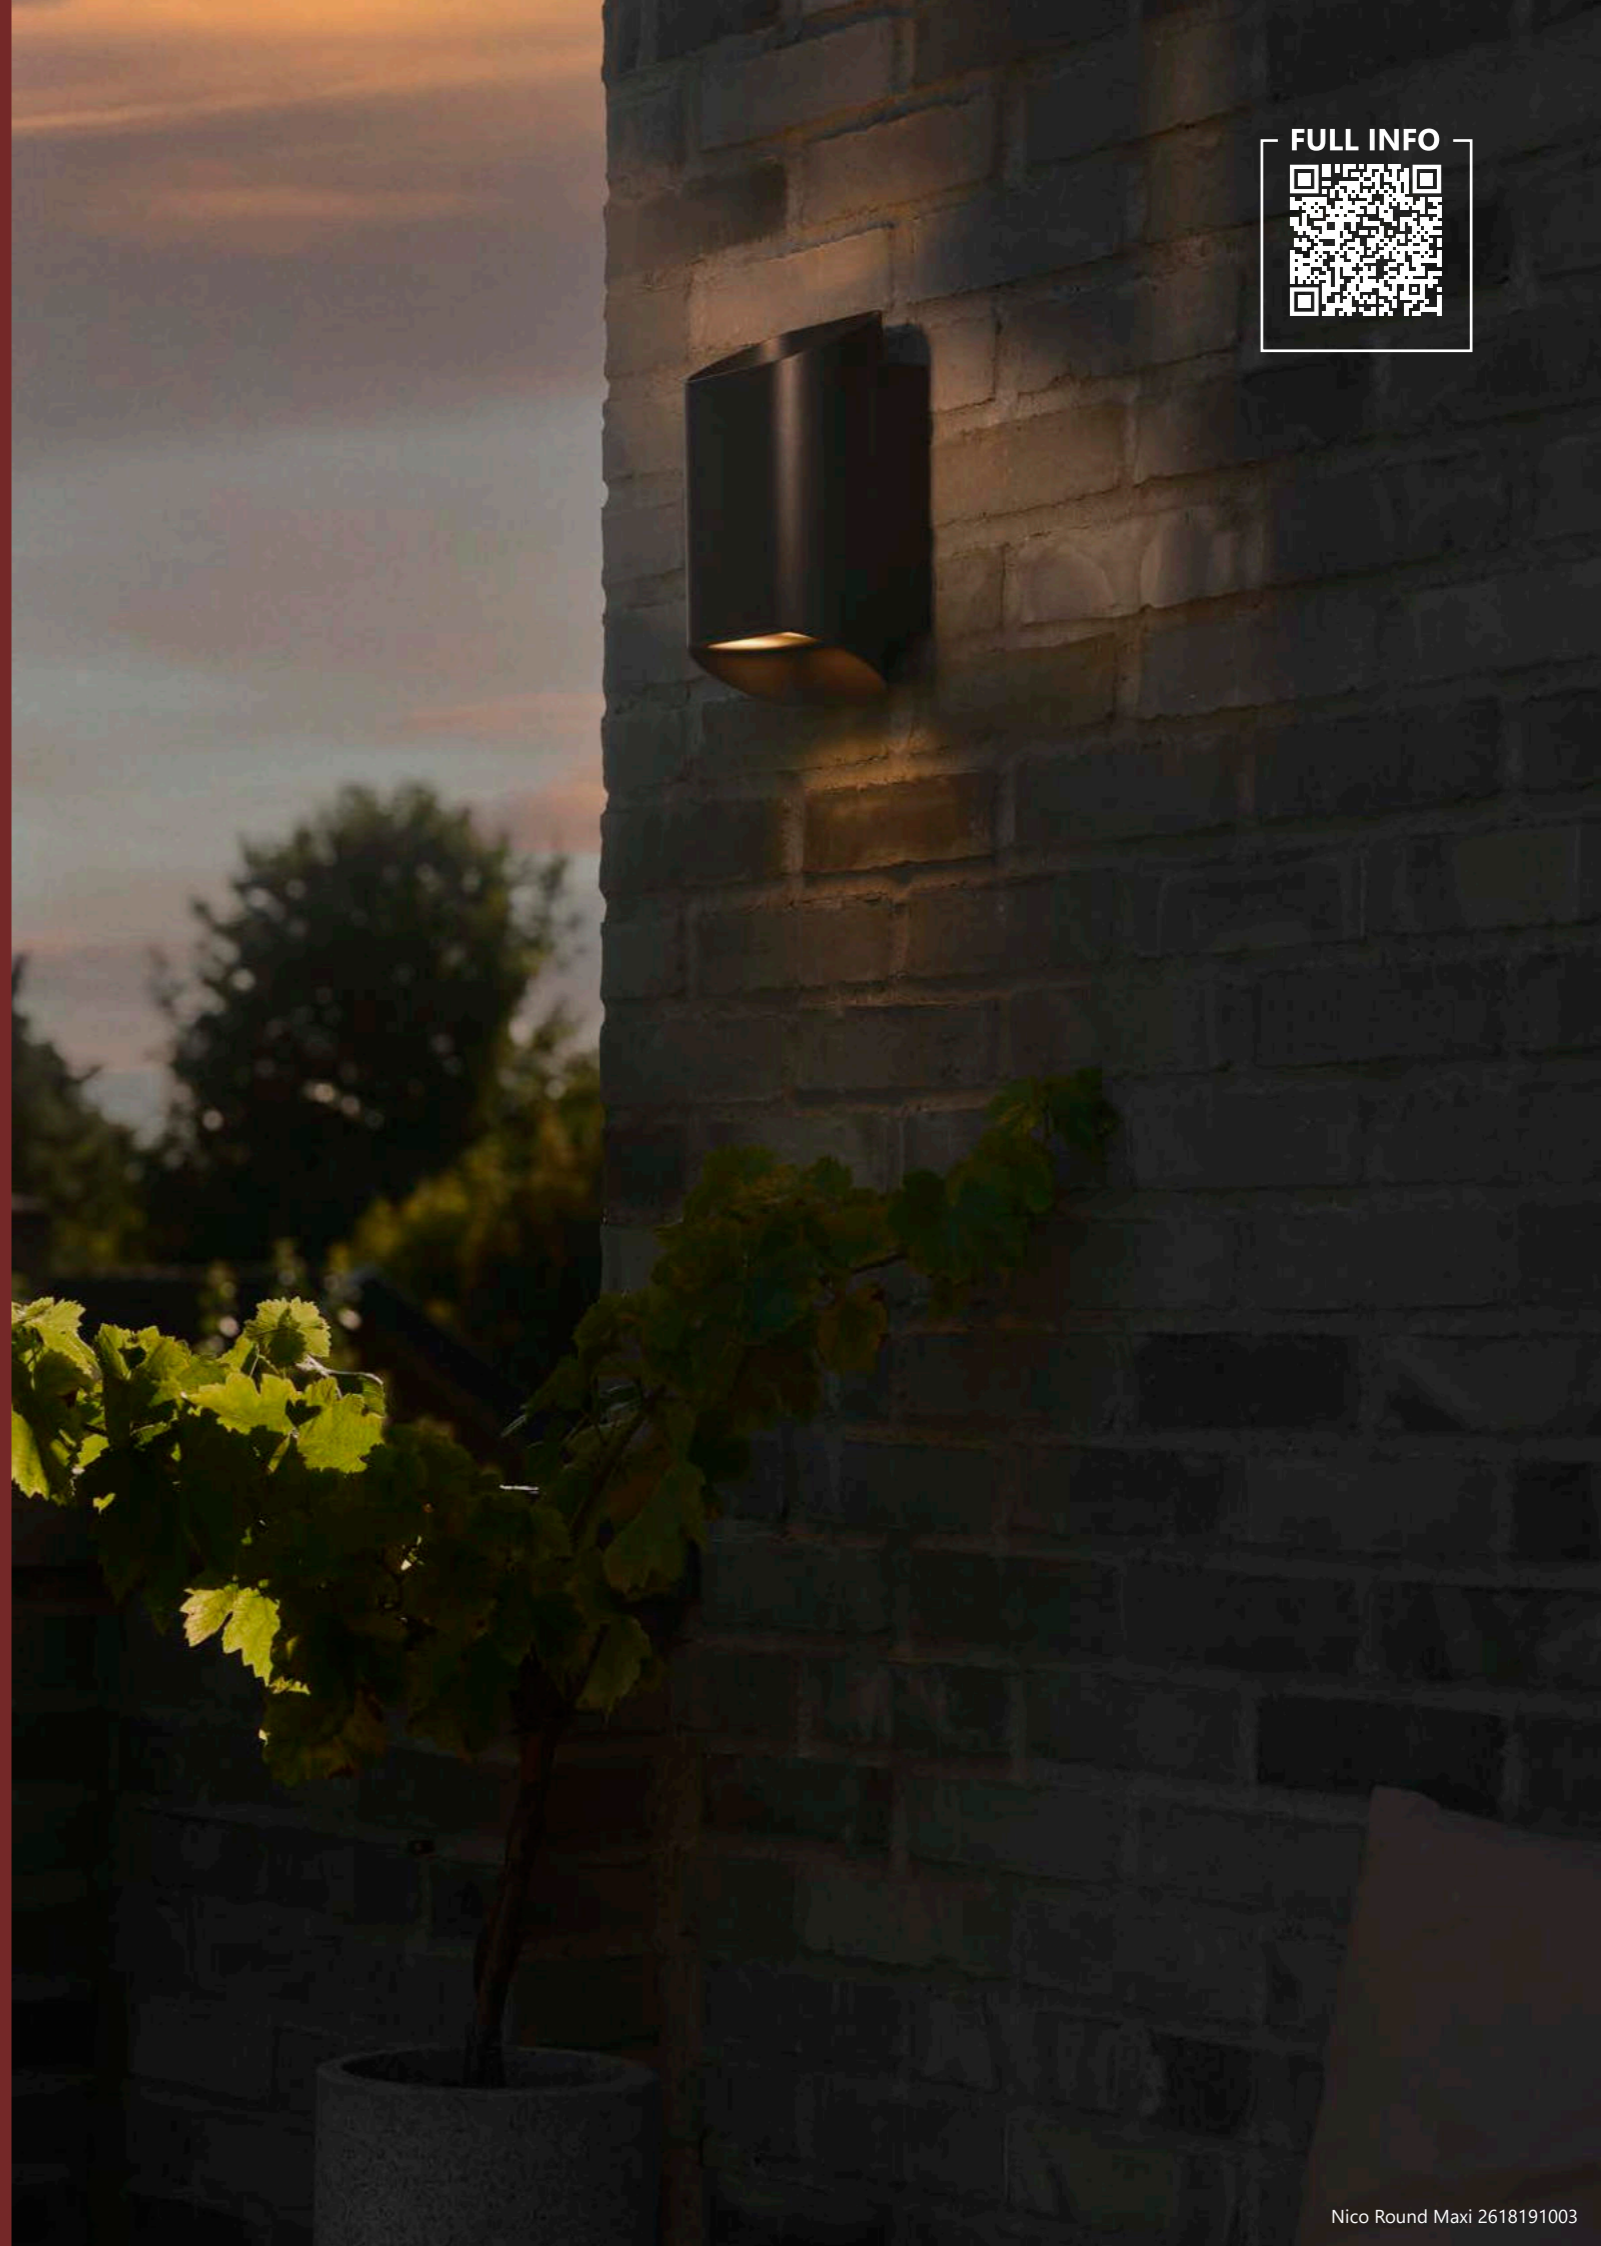

NEW 2026

Nico Round Maxi

FULL INFO

- *Lights both up and down*
- *Parallel connection possible*

Nico Round Maxi 2618191003

Nico Round Maxi has an elegant and modern design that casts the light both up and down, creating a beautiful light effect. The rounded and oblique silhouette fits most exterior designs with a classic or contemporary architecture.