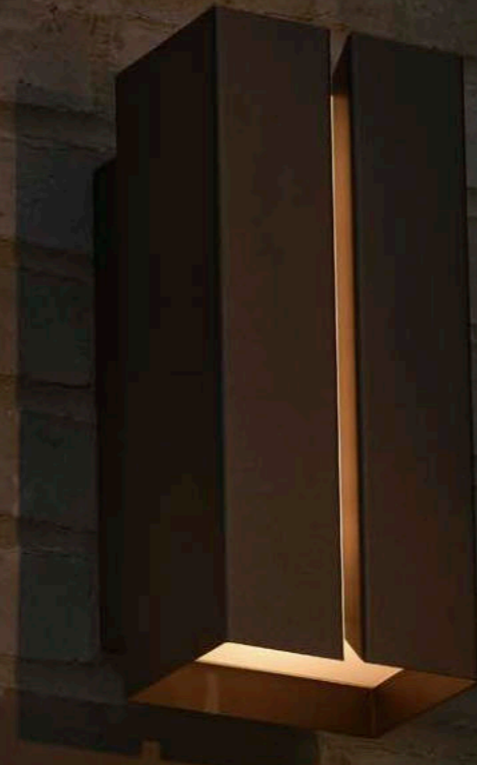

FULL INFO

NEW 2026

Clarini Seaside

Clarini is a wall light with a streamlined, geometric design. The light shines both up and down and through a narrow vertical opening, creating an elegant light effect. Its clean design makes it a perfect match for modern architecture.