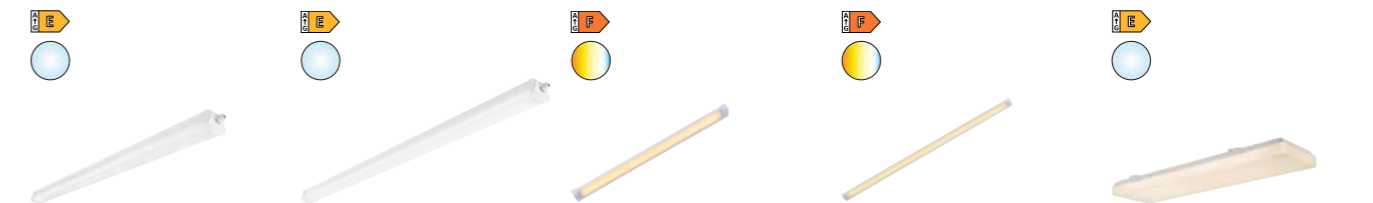

Batten light fittings *Retrofit*

Batten light fittings *Integrated LED*