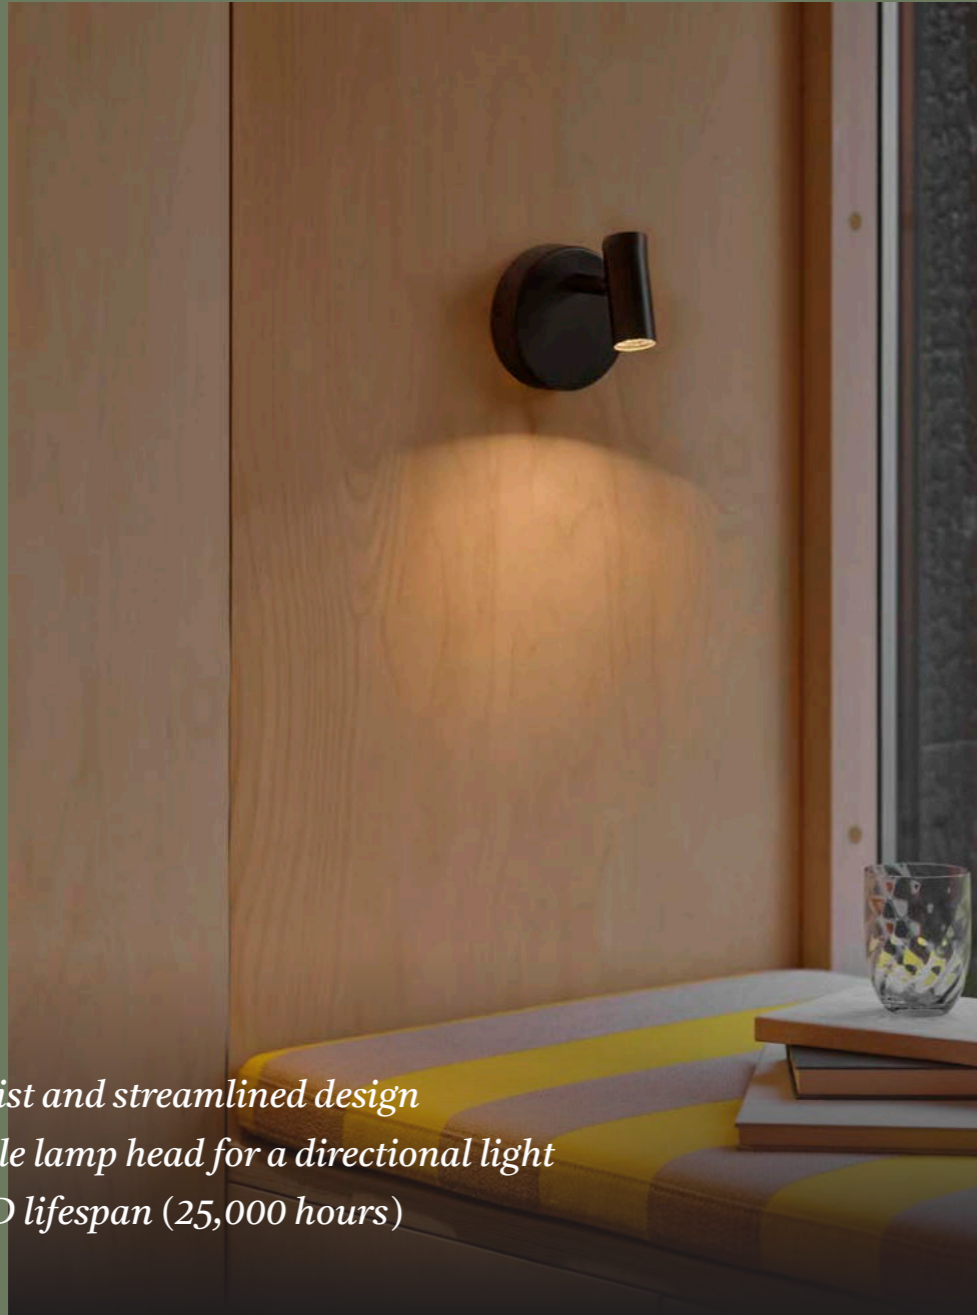

- *Miniature version perfect for smaller spaces*
- *Contemporary and elegant style*
- *Creates a soft downlight*

NEW 2026

Explore Long

The Explore wall lamp is an elegant light with a simple design. The slim, rotational arm allows you to direct the light from side to side, while the adjustable lamp head lets you focus the light exactly where you need it – perfect for reading or working.

NEW 2026

Omari

- Minimalist and streamlined design
- Adjustable lamp head for a directional light
- Long LED lifespan (25,000 hours)

Omari Round 2612501003

Omari is a series of spotlights with a focus on light, clean and simple Nordic lines. This minimalist and streamlined wall lamp is perfect next to the bed, providing functional light for reading or working.