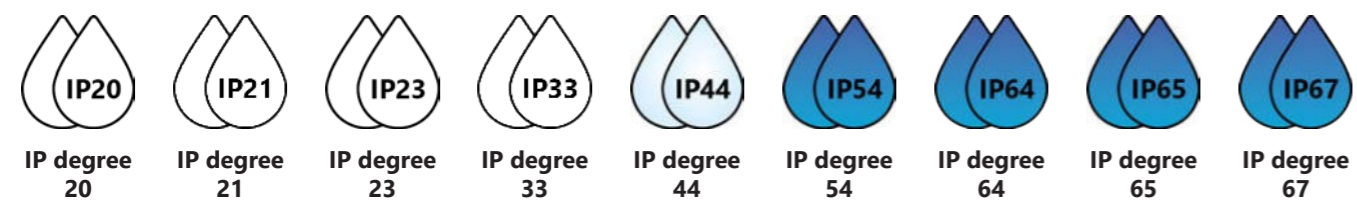

Icon index

Light source info

Dimming info

Class info

Kelvin info

IP info

Extra features