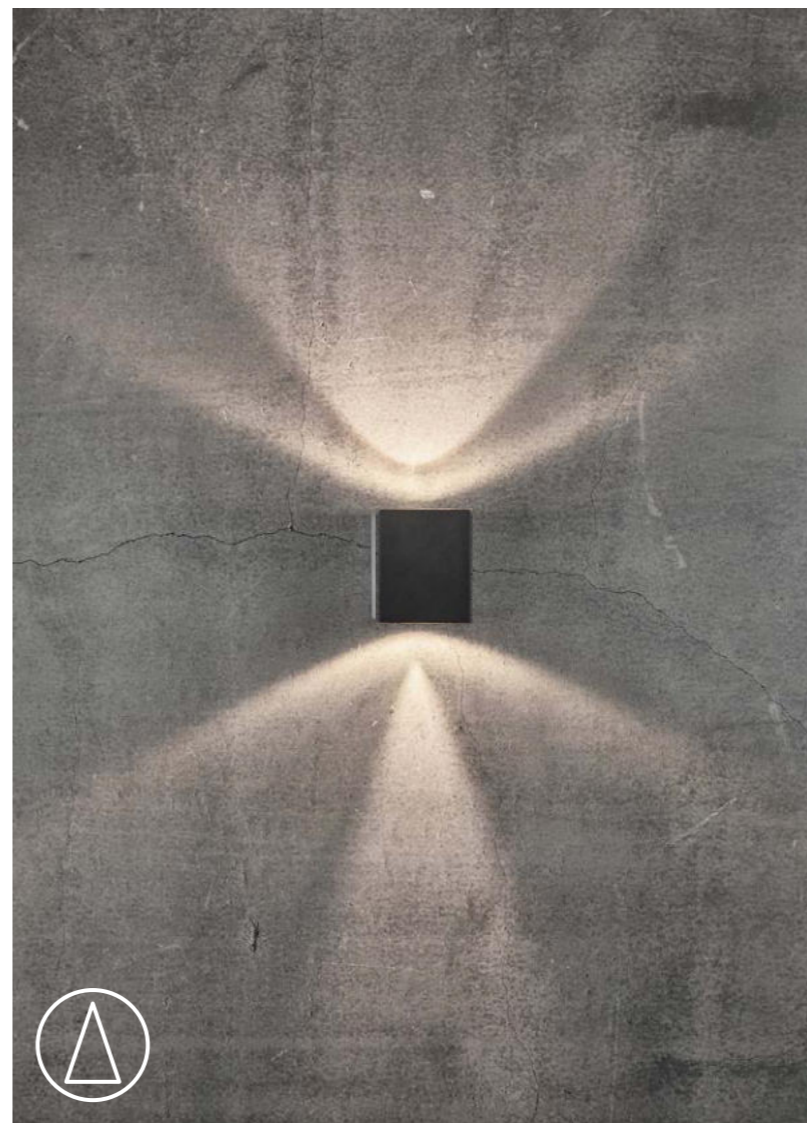

FULL INFO

NEW 2026

Kyklop Ripple Maxi

Kyklop Ripple Maxi is a modern and elegant wall light designed by Danish design duo Says Who. Light is cast both upwards and downwards, creating an interesting lighting effect on the wall. Made from black metal with a beautiful rippled surface.