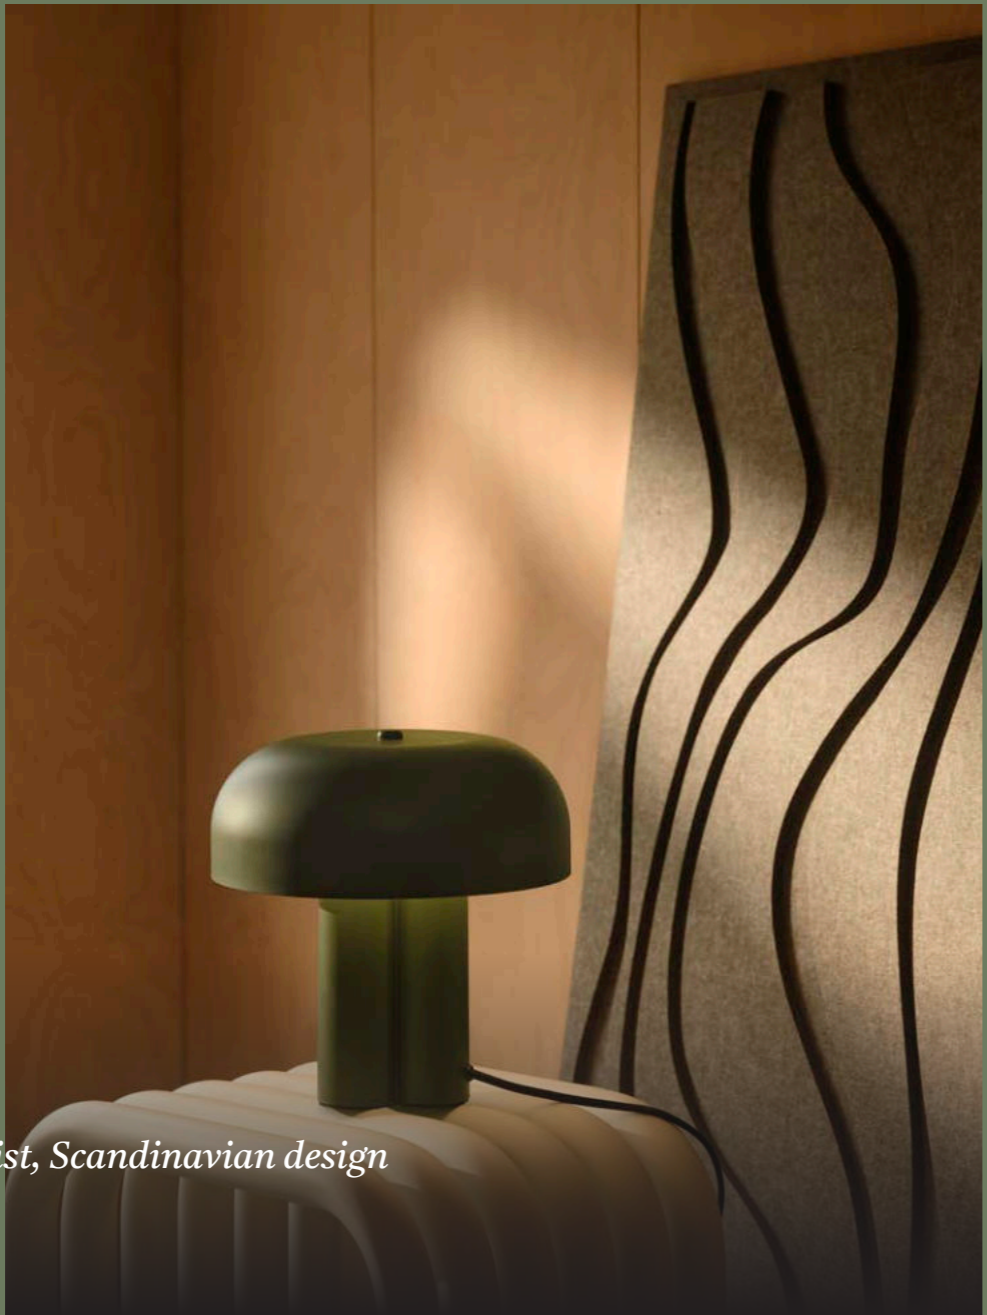

NEW 2026
Sandro

- Minimalist, Scandinavian design

Sandro Table 2612025023

Sandro embodies clean Scandinavian design with a simple, rounded shape and a chunky base that adds character and balance to the design.