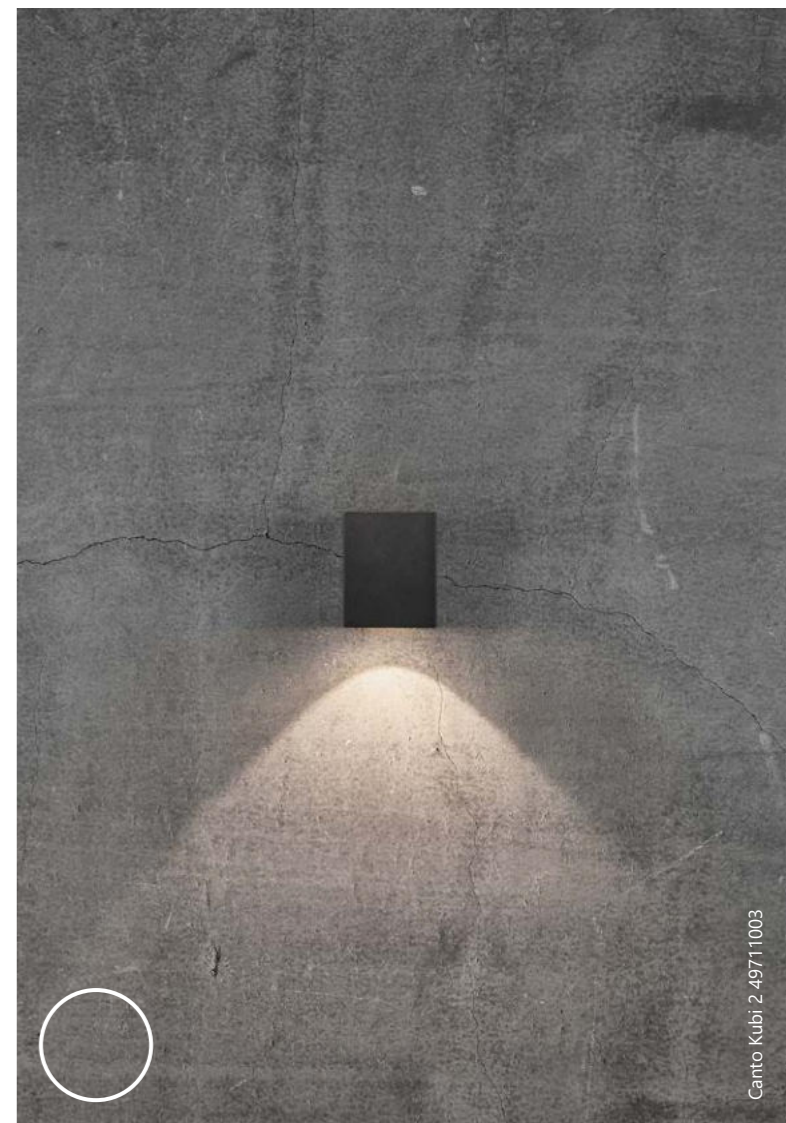

FULL INFO

NEW 2026

Kyklop Ripple Maxi

Kyklop Ripple Maxi is a modern and elegant wall light designed by Danish design duo Says Who. Light is cast both upwards and downwards, creating an interesting lighting effect on the wall. Made from black metal with a beautiful rippled surface.