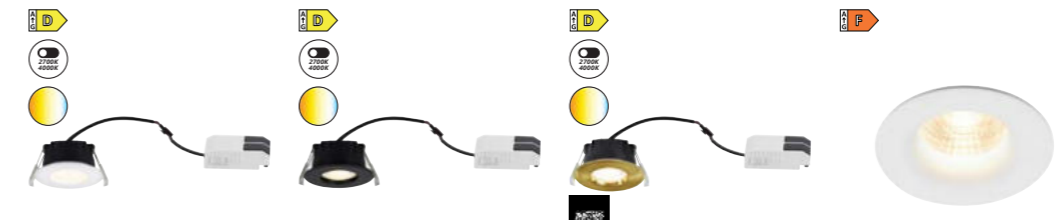

Downlights *Integrated LED - not dimmable*

Downlights *Integrated LED - dimmable*