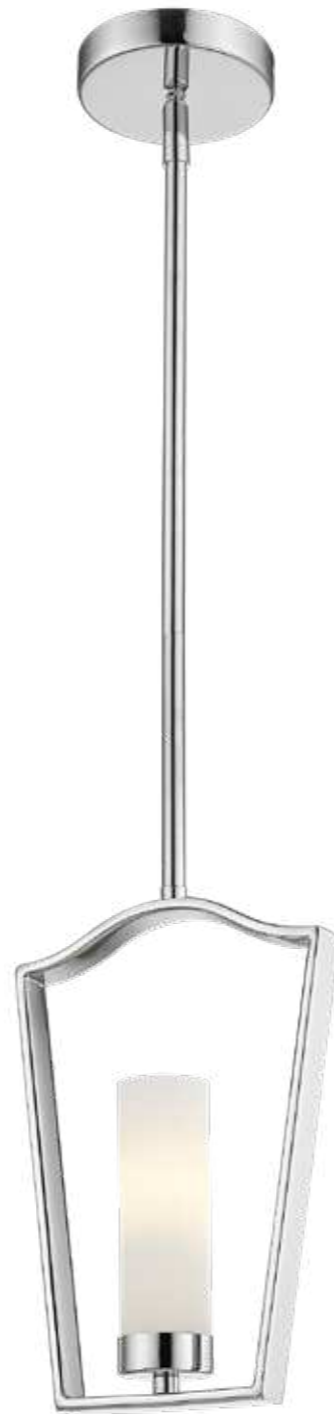

B

B.
P01216CH
Small pendant
1 x 40W MAX
E14
Finish: Chrome
Material: Metal, Opal glass
Size: W:19 E:5 H:28cm

Min drop*: 32cm
Max drop*: 122cm

*The height can be adjusted by removing chain links or selected rods.