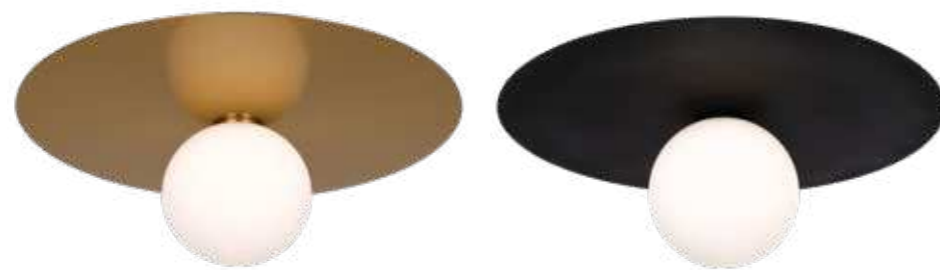

A

B

B.
C01933BK
Ceiling/Wall lamp
1 x 7W MAX
G9
Finish: Matt black
Material: Metal, Glass
Size: D:45 H:19cm