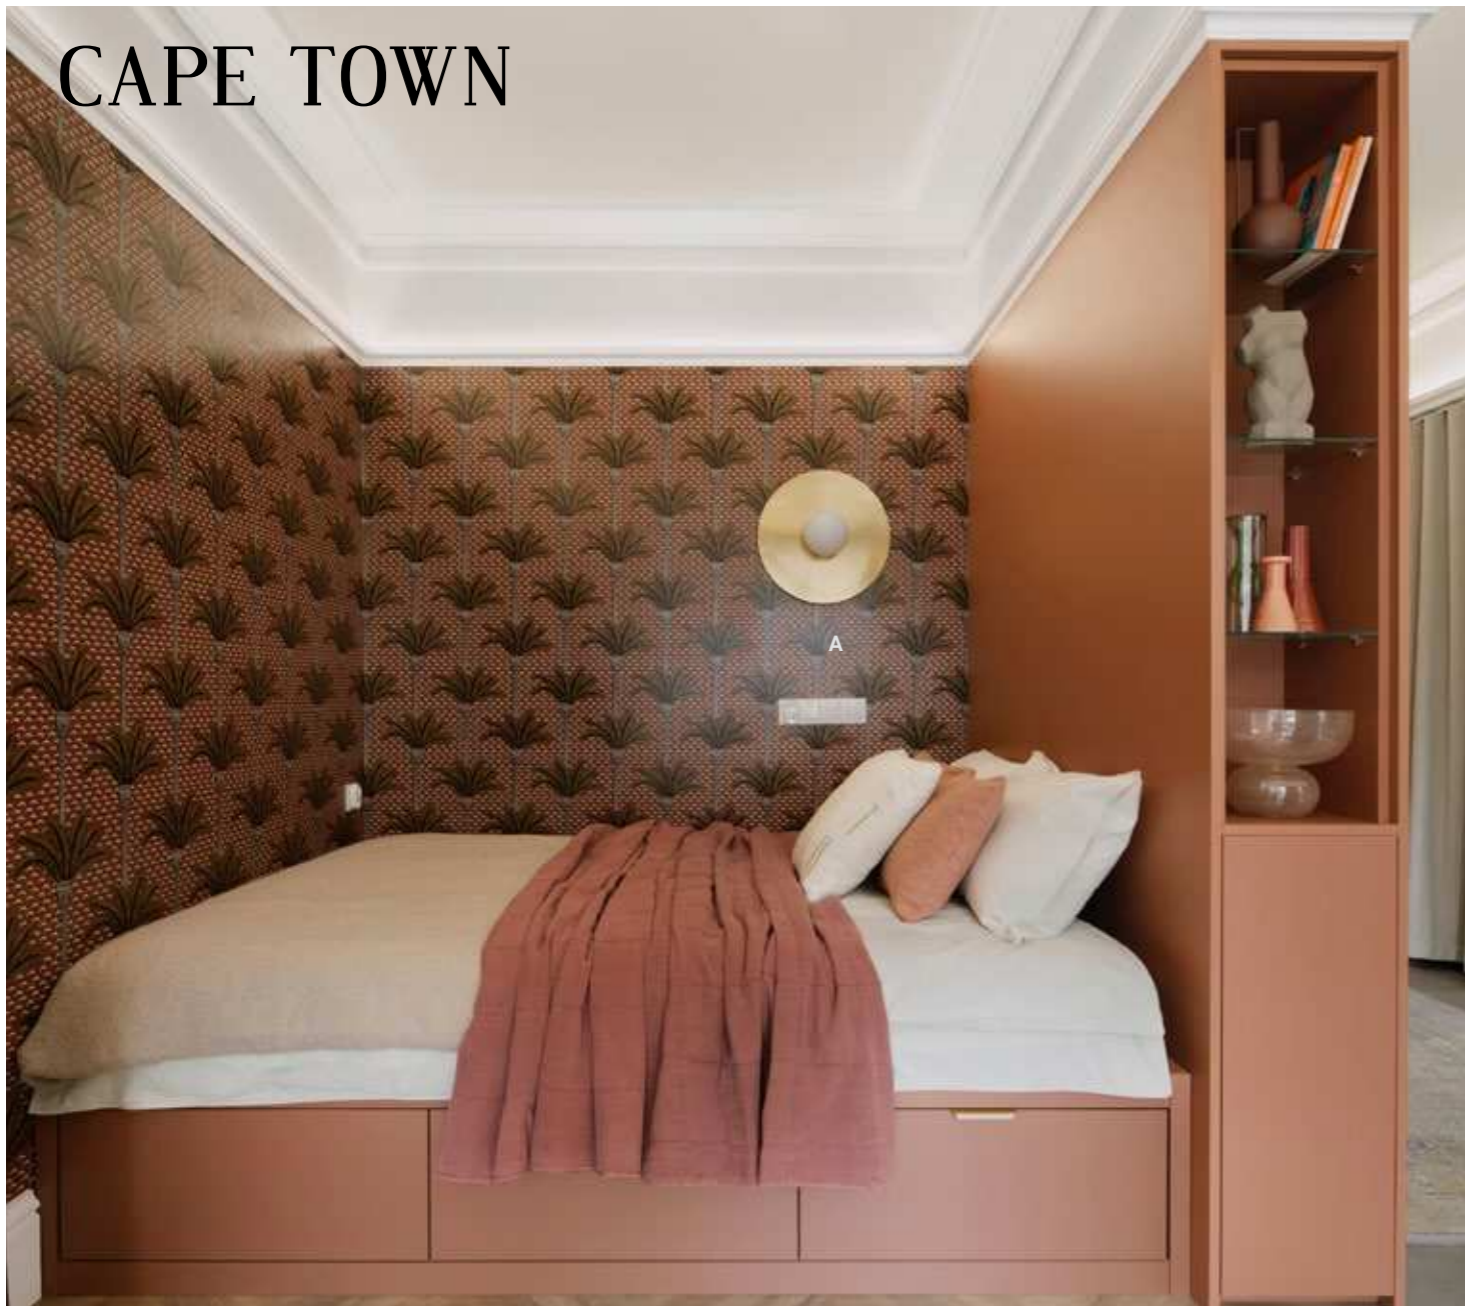

A.
C01919BR
Ceiling/Wall lamp
1 x 7W MAX
G9
Finish: Brass
Material: Metal, Glass
Size: D:45 H:19cm

CAPE TOWN