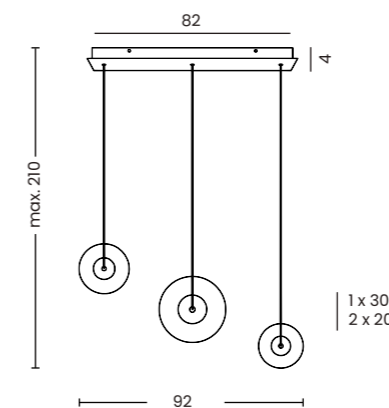

ANDORA PENDANT 3 LINE 3-STEP DIMM

Andora Pendant 3 Line 3-Step DIMM Amber
AZ6884

Andora Pendant 3 Line 3-Step DIMM Smoky
AZ6885

Andora Pendant 3 Line 3-Step DIMM

- Code/Color
 - AZ6884 amber / brass
 - AZ6885 smoky / black
- Finish
 - shiny / satin
- Material
 - glass / aluminium
- Light source
 - 3 x LED integrated
- Power
 - 27W
- Kelvins
 - 3000K
- Dimmable
 - yes
- Type of control
 - 3-STEP DIMMER