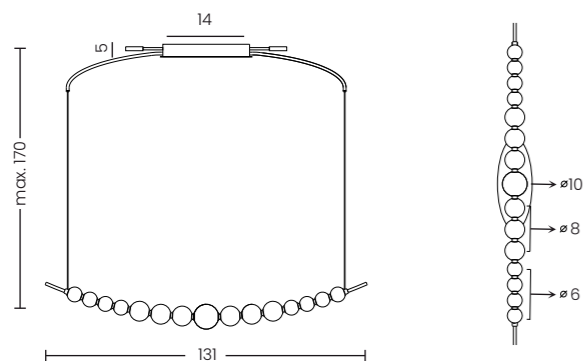

PERLA PENDANT LINE 3-STEP DIMM BK

Perla Pendant Line 3-Step DIMM Bk
AZ6896

3-STEP DIMM SYSTEM

1st click	2nd click	3rd click
100% light	50% light	25% light

Perla Pendant Line 3-Step DIMM Bk

- Code/Color ● AZ6896 black / white
- Finish matt / matt
- Material aluminium / glass
- Light source 15 x LED integrated
- Power 26W
- Lumens 2080lm
- Kelvins 3000K
- Dimmable yes
- Type of control 3-STEP DIMMER