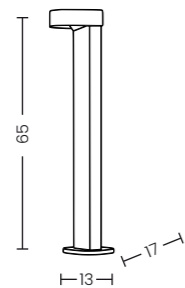

FIGARO 650 3000K IP54 BK