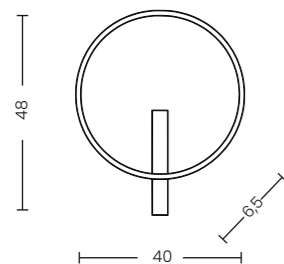

Arte Wall 25W CCT Switch Bk

Code/Color	● AZ7009 black
Finish	matt
Material	aluminium / silicone
Light source	1 x LED integrated
Power	25W
Kelvins	3000 / 4000 / 6000K
Dimmable	yes
CCT	yes
Type of control	CCT SWITCH, TRIAC DIMMER