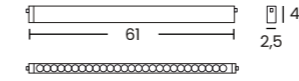

BETA KIRA 230V TRACK MAGNETIC 9W 3000/4000K