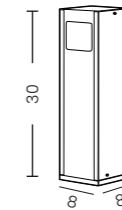

OUTDOOR PLUG 2kW IP54 BK