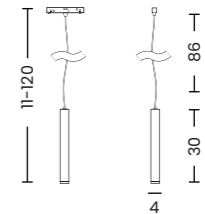

Voltage 230V	Kelvins / Lumens 3000K 805lm 4000K 847lm	Light source 1x LED integrated
Power 10W	Beam angle 15-38°	Protection level IP20
Type of control dimmable	Tilt 90°	Rotation 360°
Material aluminium / PVC	Finish matt	

- 3000K black _____ AZ5198
- 4000K black _____ AZ5197
- 3000K beige _____ AZ7360
- 4000K beige _____ AZ7359

Voltage 230V	Kelvins / Lumens 3000K 635lm 4000K 654lm	Light source 1x LED integrated
Power 10W	Beam angle 24°	Protection level IP20
Material aluminium / PVC	Finish matt	

- 3000K black _____ AZ5203
- 4000K black _____ AZ5204
- 3000K beige _____ AZ7365
- 4000K beige _____ AZ7366