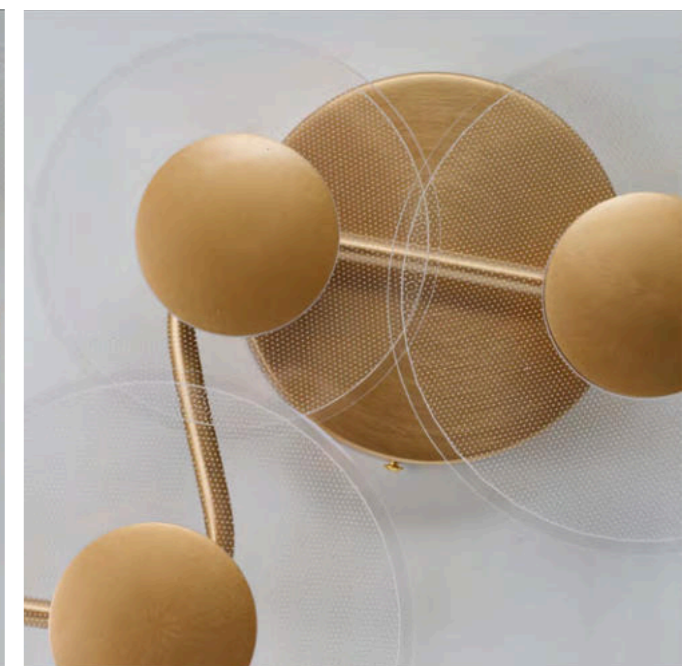

MEADOW 3-STEP DIMM GO

3-STEP DIMM SYSTEM

Meadow 4 3-Step DIMM Go

Code/Color	● AZ6775 gold / clear
Finish	brushed / shiny
Material	aluminium / PVC
Light source	4 x LED integrated
Power	17W
Lumens	1028lm
Kelvins	2961K
Dimmable	yes
Type of control	3-STEP DIMMER

Meadow 6 3-Step DIMM Go

Code/Color	● AZ6776 gold / clear
Finish	brushed / shiny
Material	aluminium / PVC
Light source	6 x LED integrated
Power	24W
Lumens	1472lm
Kelvins	2942K
Dimmable	yes
Type of control	3-STEP DIMMER