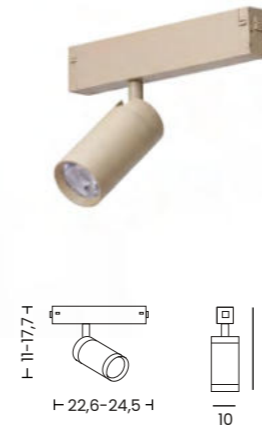

BETA MAKITA 230V TRACK MAGNETIC 10W 3000/4000K

Voltage 230V	Kelvins / Lumens 3000K 728lm 4000K 816lm	Light source 1x LED integrated
Power 10W	Beam angle 24°	Protection level IP20
Type of control dimmable	Tilt 90°	Rotation 350°
Material aluminium / PVC	Finish matt	

- 3000K black AZ5199
- 4000K black AZ5200
- 3000K white AZ6462
- 4000K white AZ6463
- 3000K beige AZ7361
- 4000K beige AZ7362