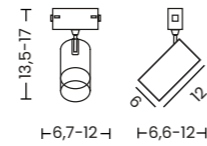

Voltage 230V	Light source 1x GU10	Power max 40W only LED
Protection level IP20	Material ALUMINIUM	Finish matt
Tilt 90°	Rotation 350°