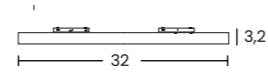

Voltage 48V	Lumens 800lm	Light source 1x LED integrated
Kelvins 3000/4000/6000K	Power 10W	Protection level IP20
Type of control CCT	Material aluminium / PVC	Finish matt