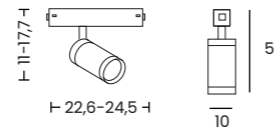

Voltage	Lumens	Light source
230V	1234lm	1x LED integrated
Kelvins	Power	Beam angle
3000 - 6000K	10W	24°
Protection level	Type of control	Tilt
IP20	BLUETOOTH	90°
Rotation	Material	Finish
350°	aluminium / PVC	matt