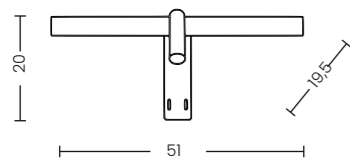

CASTOR WALL 70 CCT SWITCH

Castor Wall 70 CCT Switch WH
AZ7086

Castor Wall 70 CCT Switch BK
AZ7087

Castor Wall 70 CCT Switch

Code/Color	○ AZ7086 white ● AZ7087 black
Finish	matt
Material	aluminium / silicone
Light source	1 x LED integrated
Power	6W
Kelvins	3000 / 4000 / 6000K
CCT	yes
Type of control	CCT SWITCH