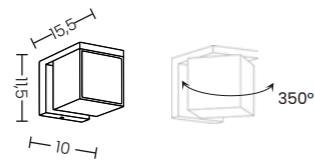

CUBIC IP54 18W 4000K

Code	Color	Finish	Material	Light Source	Lumens	Kelvins	Protection class
● AZ6688	black	matt	aluminium / PVC	1 x LED integrated, 18W	1440lm	4000K	IP54
● AZ6690	dark grey	matt	aluminium / PVC	1 x LED integrated, 18W	1440lm	4000K	IP54