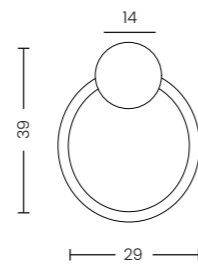

IVY 3m 3-STEP DIMM BK