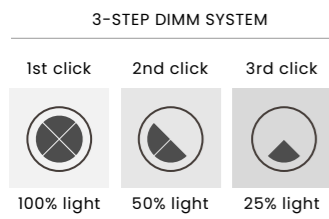

FLOW 41 PENDANT 3-STEP DIMM 3000K

Flow 41 Pendant 3-Step DIMM 3000K BK
AZ6819

Flow 41 Pendant 3-Step DIMM 3000K Go
AZ6818

Flow 41 Pendant 3-Step DIMM 3000K

Code/Color	● AZ6818 gold ● AZ6819 black
Finish	shiny
Material	aluminium / PVC
Light source	41 x LED integrated
Power	324W
Kelvins	3000K
Dimmable	yes
Type of control	3-STEP DIMMER