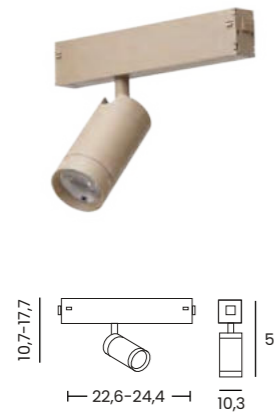

BETA OPTICA 230V TRACK MAGNETIC 10W 3000/4000K

Voltage 230V	Kelvins / Lumens 3000K 805lm 4000K 847lm	Light source 1x LED integrated
Power 10W	Beam angle 15-38°	Protection level IP20
Type of control dimmable	Tilt 90°	Rotation 360°
Material aluminium / PVC	Finish matt	

- 3000K black _____ AZ5198
- 4000K black _____ AZ5197
- 3000K beige _____ AZ7360
- 4000K beige _____ AZ7359

Voltage 230V	Kelvins / Lumens 3000K 635lm 4000K 654lm	Light source 1x LED integrated
Power 10W	Beam angle 24°	Protection level IP20
Material aluminium / PVC	Finish matt	

- 3000K black _____ AZ5203
- 4000K black _____ AZ5204
- 3000K beige _____ AZ7365
- 4000K beige _____ AZ7366