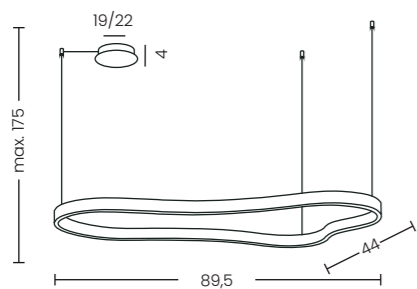

MIRABELLA 90 3000K DIMM

Mirabella 90 3000K DIMM Wh
AZ6752

Mirabella 90 3000K DIMM Bk
AZ6744

Mirabella 90 3000K DIMM

Code/Color	● AZ6744 black ○ AZ6752 white
Finish	matt
Material	aluminium / silicone
Light source	1 x LED integrated
Power	48W
Lumens	3840lm
Kelvins	3000K
Dimmable	yes
Type of control	TRIAC DIMMER