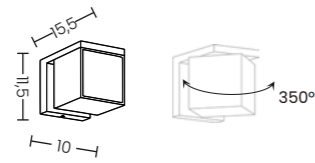

CUBIC IP54 18W 3000K