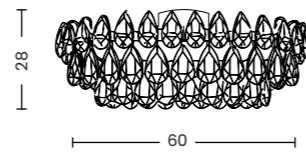

BARLETTA 60 TOP & PENDANT 3-STEP DIMM

Barletta 60 Top 3-Step DIMM Go
AZ6902

Barletta 60 Top 3-Step DIMM Go

Code/Color	● AZ6902 rose gold / clear
Finish	shiny / shiny
Material	aluminium / crystal
Light source	1 x LED integrated
Power	60W
Kelvins	3000K
Dimmable	yes
Type of control	3-STEP DIMMER