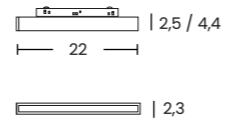

Voltage = 48V	Lumens 550lm	Beam angle 104°
Light source 1x LED integrated	Kelvins 2900 / 4000 / 6000K	Power 12W
Protection level IP20	Type of control Dali	Material aluminium / PVC
Finish matt		

- black AZ6284
- white AZ7247