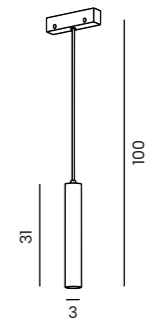

Voltage 48V	Lumens 560lm	Light source 1x LED integrated
Kelvins 3000/4000/6000K	Power 7W	Protection level IP20
Type of control CCT	Material aluminium / PVC	Finish matt

● black AZ5405