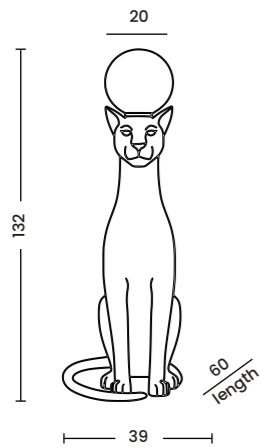

HESTIA BK

Hestia Bk
AZ6787

Hestia Bk

Code/Color
Finish
Material
Light source

- AZ6787 black / white
matt / matt
- FRP / aluminium / glass
- 1 x E27 only LED

ARTEMIS BK

Artemis Bk
AZ6783

Artemis Bk