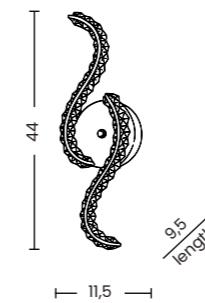

BARLETTA WALL GO

Barletta Wall Go
AZ6906

Barletta Wall Go

Code/Color	● AZ6906 rose gold / clear
Finish	shiny / shiny
Material	aluminium / crystal
Light source	1 x LED integrated
Power	18W
Kelvins	3000K

VALIRA WALL RGO

Valira Wall Rgo

Code/Color	● AZ6912 rose gold / clear
Finish	shiny / shiny
Material	aluminium / crystal
Light source	2 x LED integrated
Power	20W
Kelvins	3000K