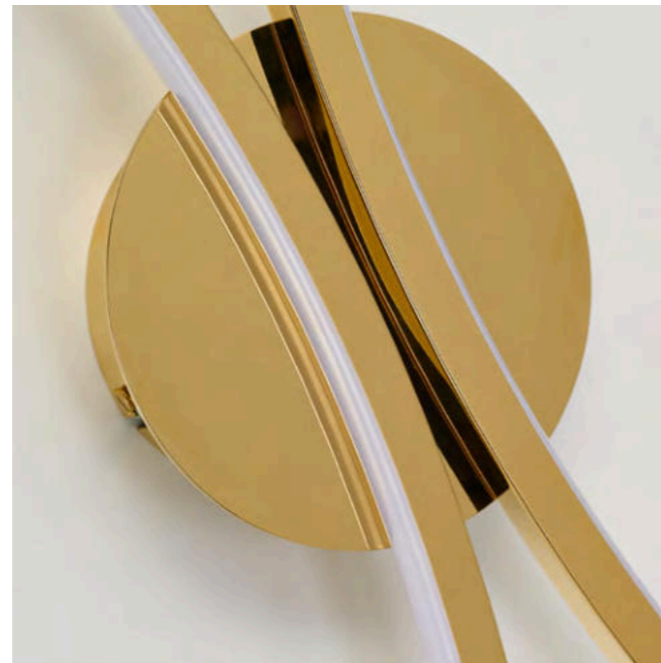

Shiro Wall

- Code/Color
  - AZ6822 gold
  - AZ6823 black
- Finish
  - gold / shiny, black / matt
- Material
  - aluminium / silicone
- Light source
  - 2 x LED integrated
- Power
  - 16W
- Lumens
  - 390lm
- Kelvins
  - 2800K