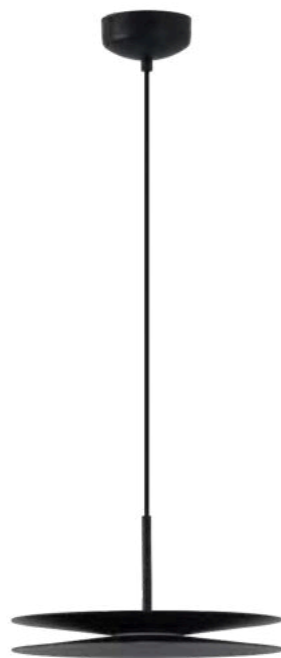

Disc Pendant 35 Bk
AZ6578