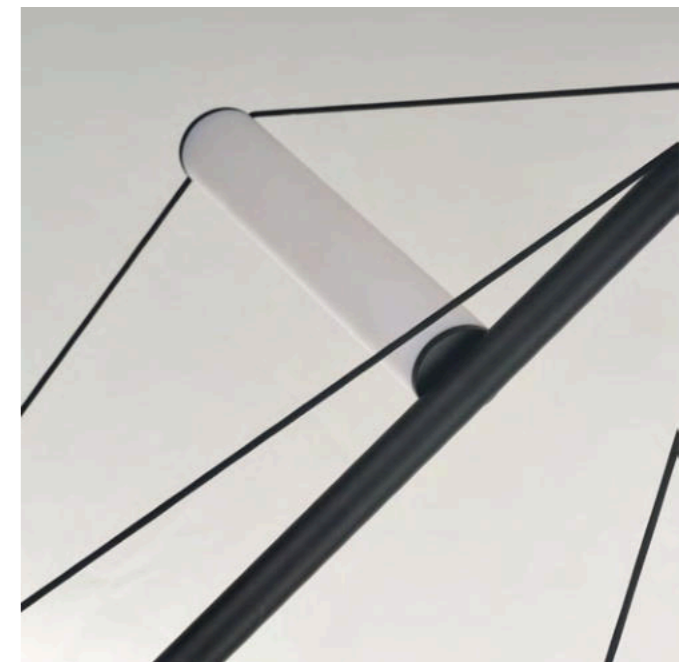

ORION BK

Orion Bk
Code/Color ● AZ6535 black / white
Finish matt / matt
Material aluminium / PVC
Light source 3 x LED integrated
Power 32W
Lumens 1500lm
Kelvins 3000K