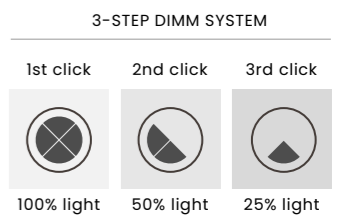

PALOS 3 3-STEP DIMM BK

Palos 3 3-Step DIMM BK

- Code/Color ● AZ6777 black / clear
- Finish brushed / shiny
- Material aluminium / glass
- Light source 3 x LED integrated
- Power 29W
- Lumens 1543lm
- Kelvins 3000K
- Dimmable yes
- Type of control 3-STEP DIMMER

PALOS 6 3-STEP DIMM BK

Palos 6 3-Step DIMM Bk

- Code/Color ● AZ6778 black / clear
- Finish brushed / shiny
- Material aluminium / glass
- Light source 6 x LED integrated
- Power 57W
- Lumens 3035lm
- Kelvins 3000K
- Dimmable yes
- Type of control 3-STEP DIMMER