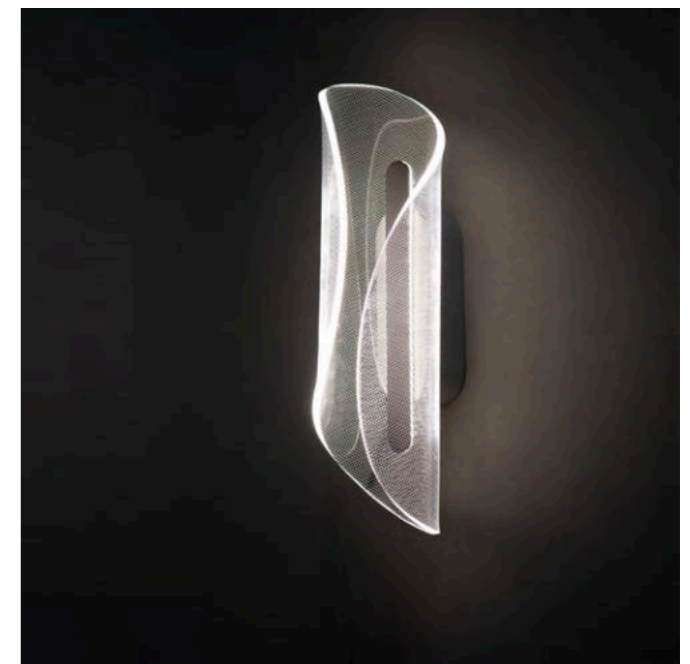

Manta Wall 3000K Bk

Code/Color	● AZ6795 black / clear
Finish	matt / shiny
Material	aluminium / acrylic
Light source	1 x LED integrated
Power	8W
Lumens	75lm
Kelvins	3000K