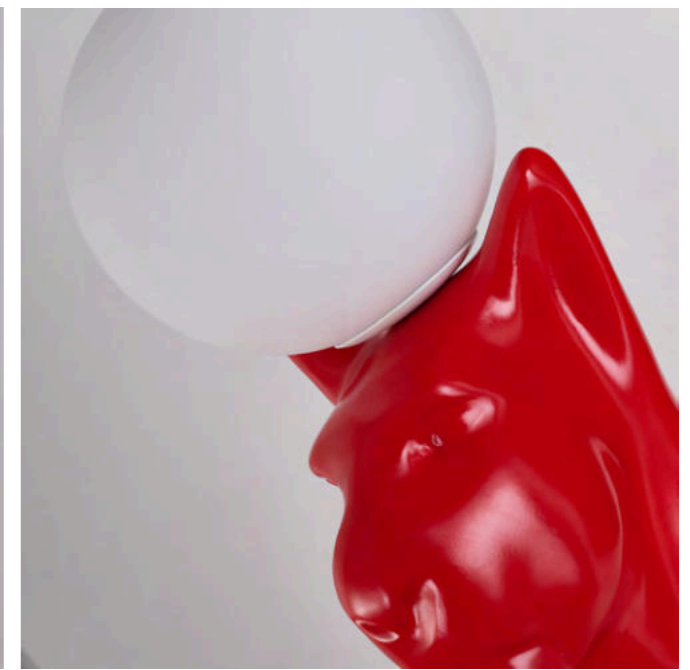

Puma
Code/Color   ● AZ6785 red / white
                    ● AZ6786 black / white
Finish   matte / matte
Material   FRP / glass
Light source   1 x E27 only LED