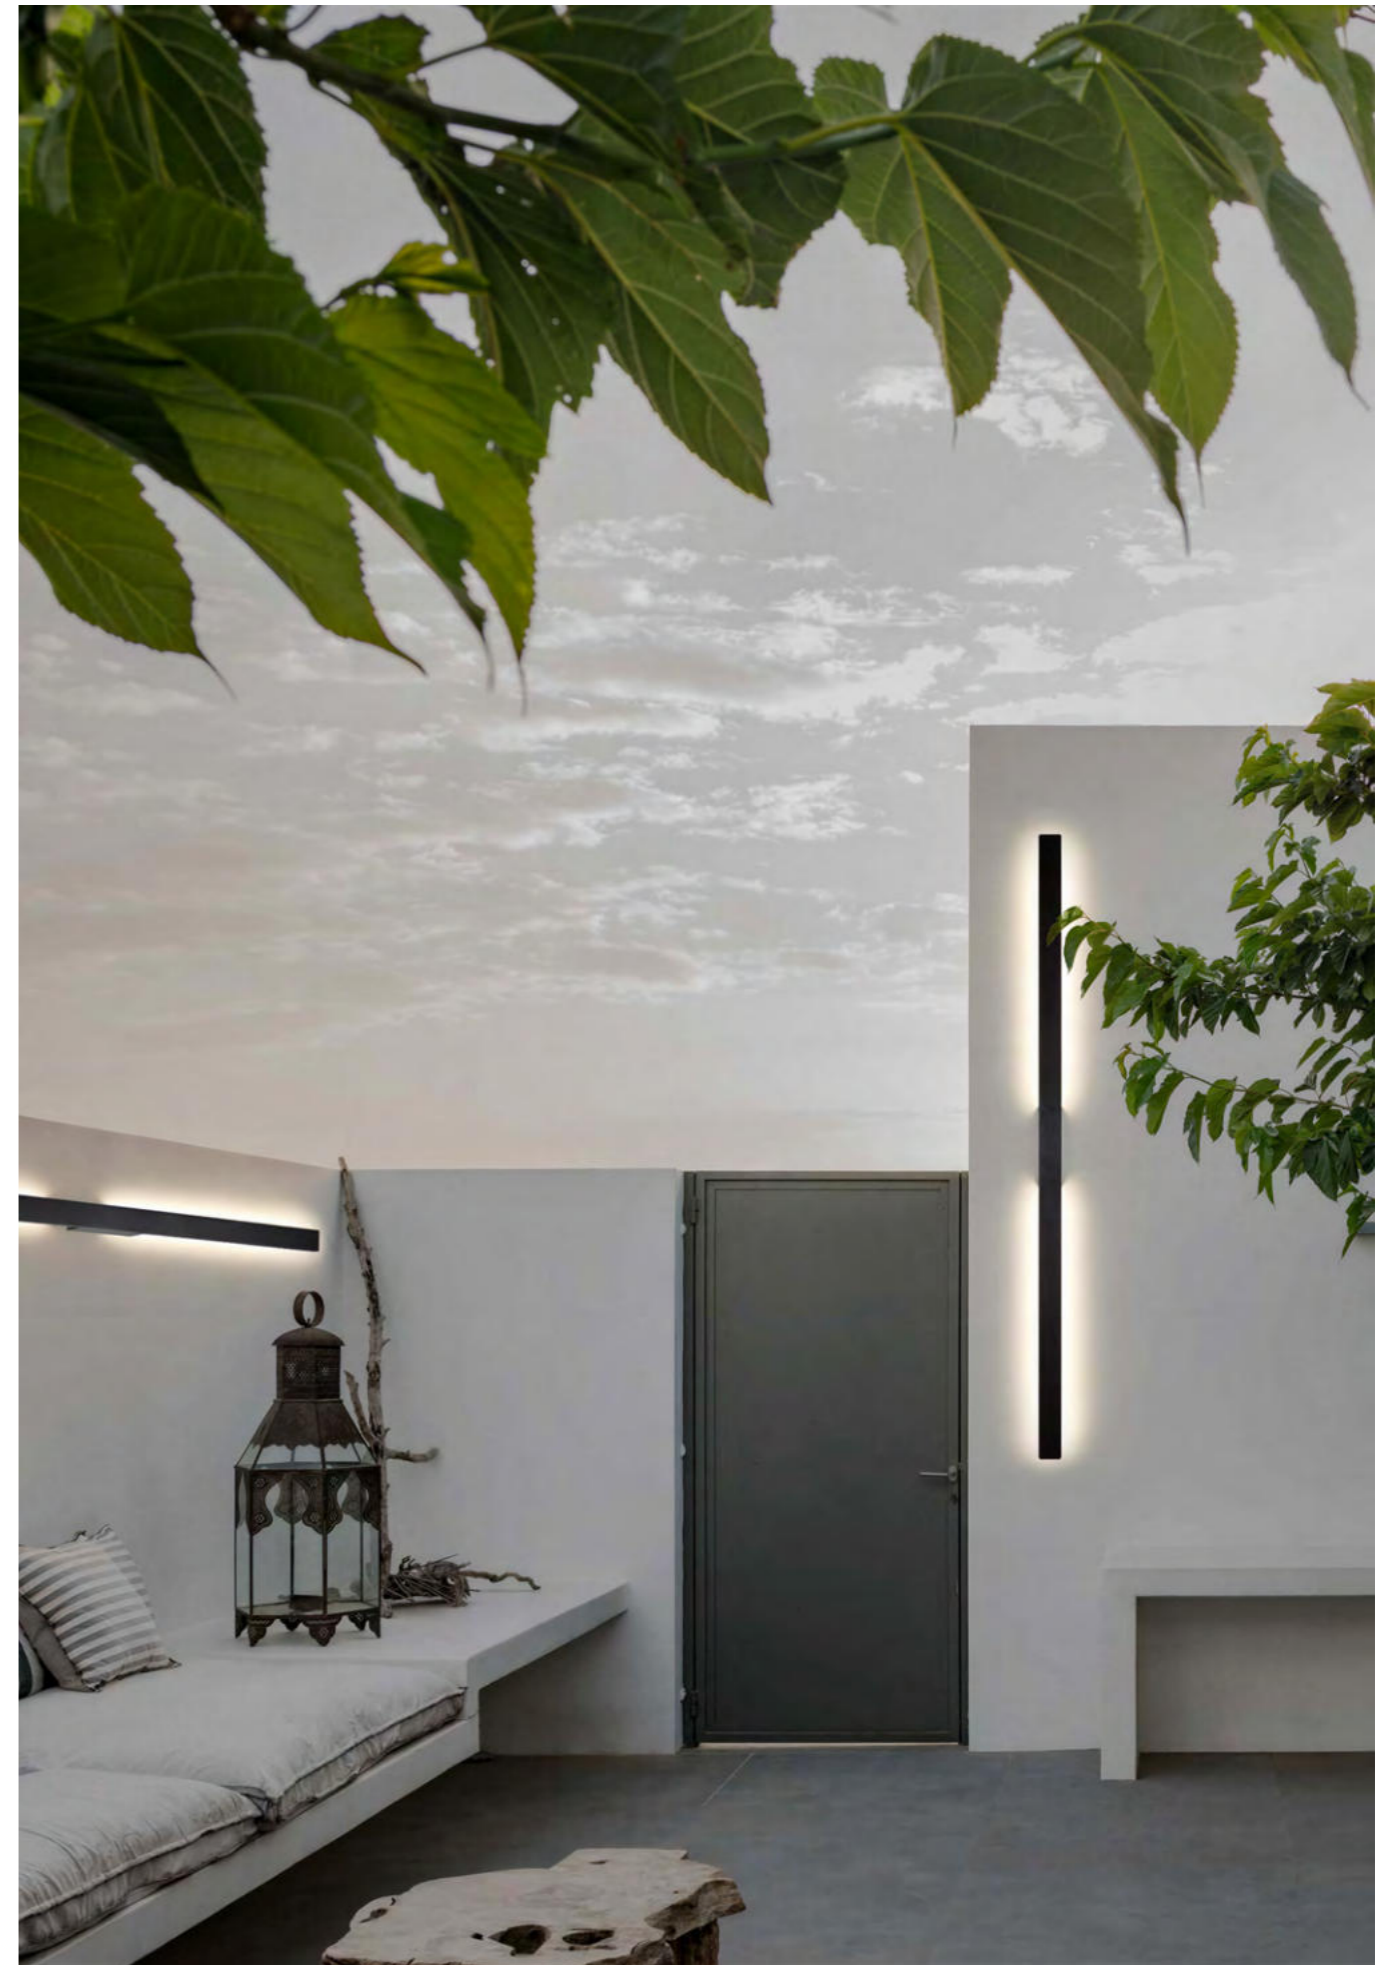

LENNART 100 IP54 3000/4000K

Code	Color	Finish	Material	Light Source	Lumens	Kelvins	Protection class
● AZ5696	black	matt	aluminium	1 x LED integrated, 18W	1625lm	3000K	IP54
● AZ7147	beige	matt	aluminium	1 x LED integrated, 18W	1625lm	3000K	IP54
● AZ5697	black	matt	aluminium	1 x LED integrated, 18W	1625lm	4000K	IP54
● AZ7148	beige	matt	aluminium	1 x LED integrated, 18W	1625lm	4000K	IP54

LENNART 150 IP54 3000/4000K

Code	Color	Finish	Material	Light Source	Lumens	Kelvins	Protection class
● AZ5698	black	matt	aluminium	1 x LED integrated, 18W	2342lm	3000K	IP54
● AZ7149	beige	matt	aluminium	1 x LED integrated, 18W	2342lm	3000K	IP54
● AZ5699	black	matt	aluminium	1 x LED integrated, 18W	2433lm	4000K	IP54
● AZ7150	beige	matt	aluminium	1 x LED integrated, 18W	2433lm	4000K	IP54