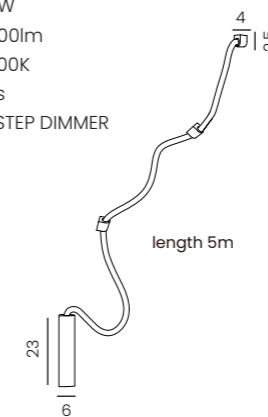

3-STEP DIMM SYSTEM

IVY 5m 3-STEP DIMM BK

IVY 5m 3-STEP DIMM Bk
AZ6750

IVY 5m 3-STEP DIMM BK

Code/Color	o AZ6750 black / white
Finish	matt / matt
Material	aluminium / fabric
Light source	1 x LED integrated
Power	55W
Lumens	4400lm
Kelvins	3000K
Dimmable	yes
Type of control	3-STEP DIMMER