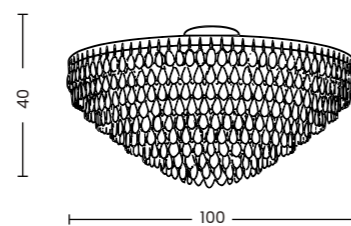

Burano 100 Pendant Ch

Code/Color ● AZ6907 chrome / clear
Finish shiny / shiny
Material aluminium / crystal
Light source 28 x E14 only LED

BURANO 100 TOP CH
AZ6909

Burano 100 Top Ch

Code/Color ● AZ6909 chrome / clear
Finish shiny / shiny
Material aluminium / crystal
Light source 28 x E14 only LED