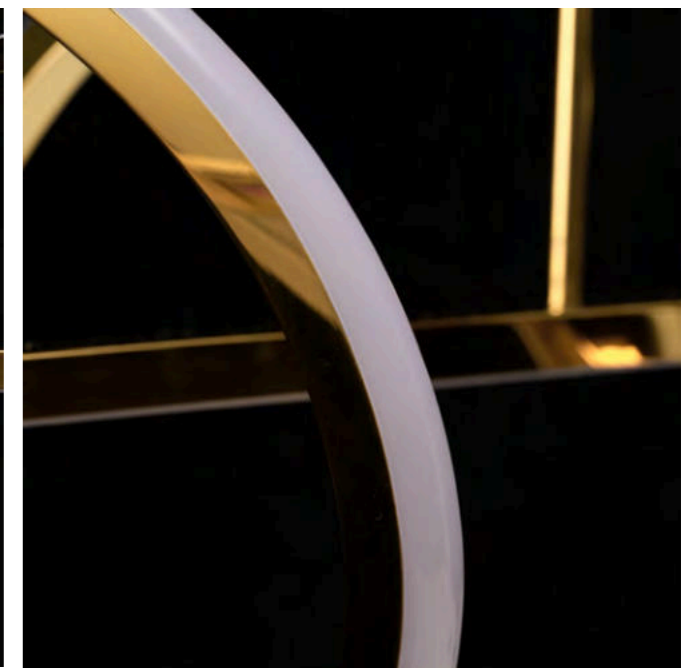

Memphis Pendant 3-Step DIMM

- Code/Color ● AZ6814 gold
- AZ6815 black
- Finish gold / shiny, black / matt
- Material aluminium / silicone
- Light source 2 x LED integrated
- Power 55W
- Lumens 2580lm
- Kelvins 2800K
- Dimmable yes
- Type of control 3-STEP DIMMER