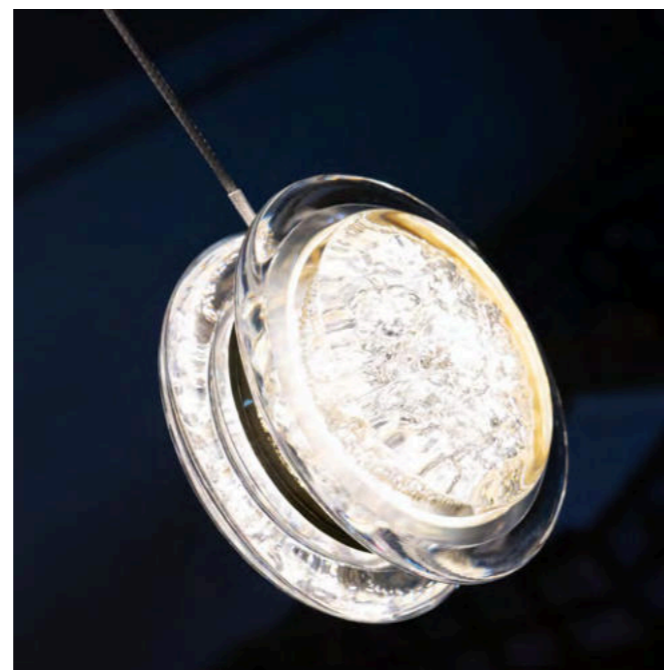

3-STEP DIMM SYSTEM

EUFORIA PENDANT ROUND 10 3-STEP DIMM GO

Euforia Pendant Round 10 3-Step DIMM Go
AZ6739

3-STEP DIMM SYSTEM

Euforia Pendant Round 10 3-Step DIMM Go

- Code/Color ● AZ6739 gold / clear
- Finish shiny / shiny
- Material aluminium / acrylic
- Light source 10 x LED integrated
- Power 52W
- Kelvins 3000K
- Dimmable yes
- Type of control 3-STEP DIMMER