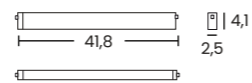

Type of control
BLUETOOTH

- black AZ5179
- white AZ7240
- beige AZ7341