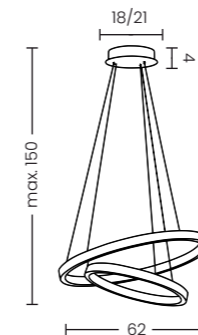

AZALEA 60+40 3-STEP DIMM BK

Azalea 60+40 3-Step DIMM Bk
AZ6773

3-STEP DIMM SYSTEM

Azalea 60+40 3-Step DIMM Bk

- Code/Color ● AZ6773 black / clear
- Finish brushed / shiny
- Material aluminium / crystal
- Light source 2 x LED integrated
- Power 41W
- Lumens 1967lm
- Kelvins 2906K
- Dimmable yes
- Type of control 3-STEP DIMMER