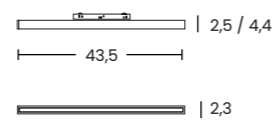

- black AZ6285
- white AZ7248

ALFA SAGA TRACK MAGNETIC CORNER A 24W DALI CCT DIMM

Voltage = 48V	Lumens 909 / 1032lm	Beam angle 104°
Light source 1x LED integrated	Kelvins 2900 / 4000 / 7274K	Power 24W
Protection level IP20	Type of control CCT SWITCH	Material aluminium / PVC
Finish matt		