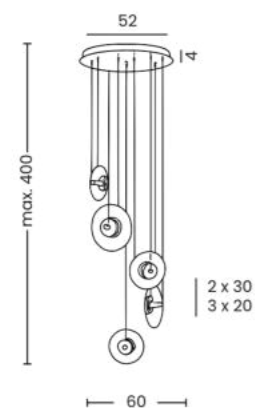

3-STEP DIMM SYSTEM

ANDORA PENDANT 5 3-STEP DIMM

3-STEP DIMM SYSTEM

Andora Pendant 5 3-Step DIMM Amber
AZ6886

Andora Pendant 5 3-Step DIMM Smoky
AZ6887

Andora Pendant 5 3-Step DIMM

- Code/Color
 - AZ6886 amber / brass
 - AZ6887 smoky / black
- Finish
 - shiny / satin
- Material
 - glass / aluminium
- Light source
 - 5 x LED integrated
- Power
 - 44W
- Kelvins
 - 3000K
- Dimmable
 - yes
- Type of control
 - 3-STEP DIMMER