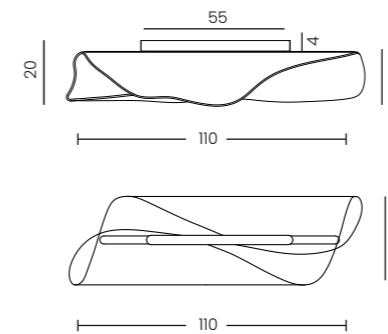

Dragonfly Top 3000K Bk

Code/Color	● AZ6792 black / clear
Finish	matt / shiny
Material	aluminium / acrylic
Light source	1 x LED integrated
Power	35W
Lumens	2200lm
Kelvins	3100K