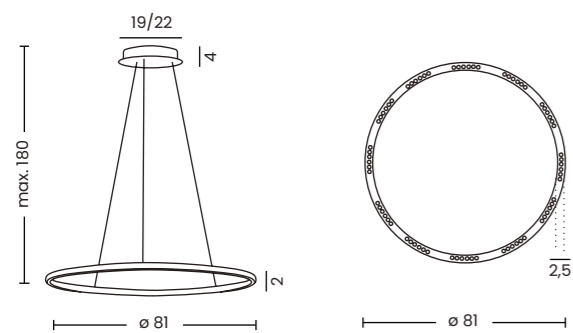

Apus 80 Bk

Code/Color	● AZ6532 black
Finish	matt
Material	aluminium / PVC
Light source	10 x LED integrated
Power	41W
Lumens	3174lm
Kelvins	3100K