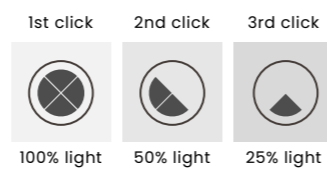

3-STEP DIMM SYSTEM