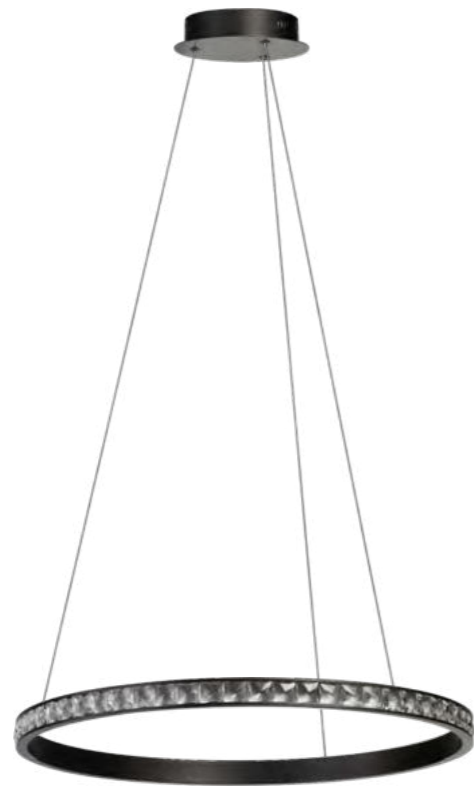

CAMELIA 100 OVAL 3-STEP DIMM GO

CAMELIA 100 OVAL 3-STEP DIMM Go
AZ6771

3-STEP DIMM SYSTEM

Camelia 100 Oval 3-Step DIMM Go

Code/Color	● AZ6771 rose gold / clear
Finish	brushed / shiny
Material	aluminium / crystal
Light source	1 x LED integrated
Power	60W
Lumens	2400lm
Kelvins	2934K
Dimmable	yes
Type of control	3-STEP DIMMER

CAMELIA 40+60+80 3-STEP DIMM GO

CAMELIA 40+60+80 3-STEP DIMM Go
AZ6769

3-STEP DIMM SYSTEM

Camelia 40+60+80 3-Step DIMM Go

- Code/Color ● AZ6769 rose gold / clear
- Finish brushed / shiny
- Material aluminium / crystal
- Light source 3 x LED integrated
- Power 118W
- Lumens 4867lm
- Kelvins 2931K
- Dimmable yes
- Type of control 3-STEP DIMMER

AZALEA 60 3-STEP DIMM BK

Azalea 60 3-Step DIMM Bk
AZ6772

3-STEP DIMM SYSTEM

Azalea 60 3-Step DIMM Bk

- Code/Color ● AZ6772 black / clear
- Finish brushed / shiny
- Material aluminium / crystal
- Light source 1 x LED integrated
- Power 30W
- Lumens 1480lm
- Kelvins 2936K
- Dimmable yes
- Type of control 3-STEP DIMMER