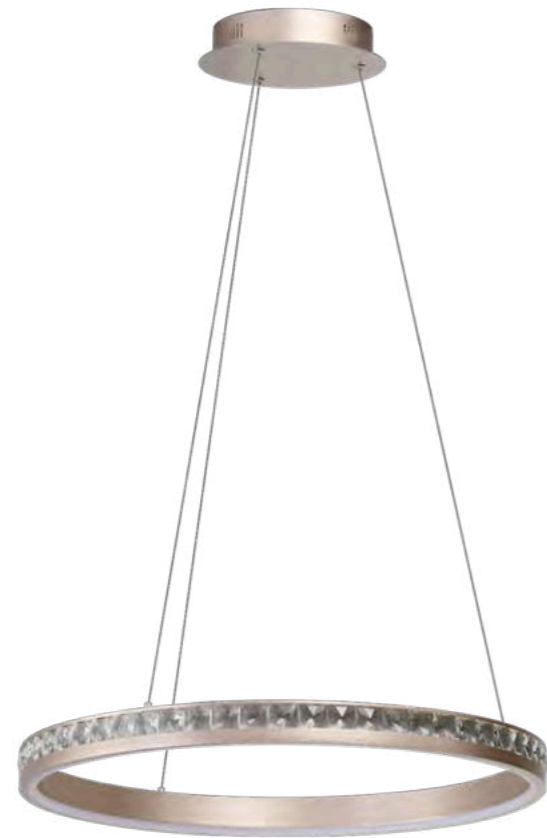

CAMELIA 60 3-STEP DIMM GO

Camelia 60 3-Step DIMM Go
AZ6770