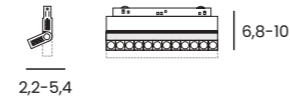

Voltage = 48V	Light source 1x LED integrated	Power 12W
Lumens 1060lm	Kelvins 3000/4000/6000K	Beam angle 28°
Protection level IP20	Type of control CCT SWITCH	Tilt 100°
Material aluminium / PVC	Finish matt / shiny