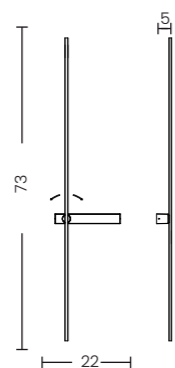

CASTOR WALL 70 CCT SWITCH

Castor Wall 70 CCT Switch WH
AZ7086

Castor Wall 70 CCT Switch BK
AZ7087

Castor Wall 70 CCT Switch

Code/Color	○ AZ7086 white ● AZ7087 black
Finish	matt
Material	aluminium / silicone
Light source	1 x LED integrated
Power	6W
Kelvins	3000 / 4000 / 6000K
CCT	yes
Type of control	CCT SWITCH