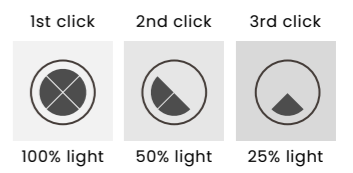

3-STEP DIMM SYSTEM