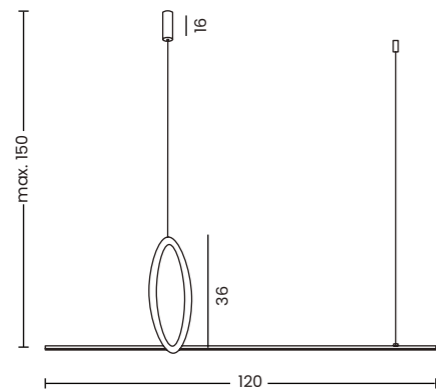

POND 120 PENDANT 3-STEP DIMM CHAMPAGNE & POND 40 WALL CHAMPAGNE

Pond 120 Pendant 3-Step DIMM Champagne
AZ6782

Pond 40 Wall Champagne
AZ6781

3-STEP DIMM SYSTEM

Pond 120 Pendant 3-Step DIMM Champagne

Code/Color	● AZ6782 champagne / clear
Finish	matt / shiny
Material	aluminium / acrylic
Light source	1 x LED integrated
Power	58W
Lumens	3742lm
Kelvins	3000K
Dimmable	yes
Type of control	3-STEP DIMMER