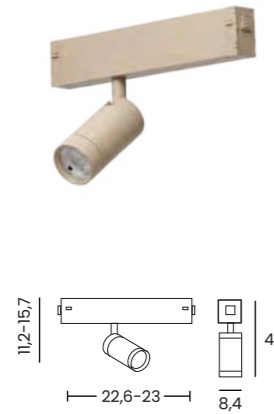

BETA OPTICA 230V TRACK MAGNETIC 7W 3000/4000K

Voltage 230V	Kelvins / Lumens 3000K 336lm 4000K 395lm	Light source 1x LED integrated
Power 7W	Beam angle 15-38°	Protection level IP20
Type of control dimmable	Tilt 90°	Rotation 360°
Material aluminium / PVC	Finish matt	

- 3000K black _____ AZ5195
- 4000K black _____ AZ5196
- 3000K white _____ AZ6468
- 4000K white _____ AZ6469
- 3000K beige _____ AZ7357
- 4000K beige _____ AZ7358