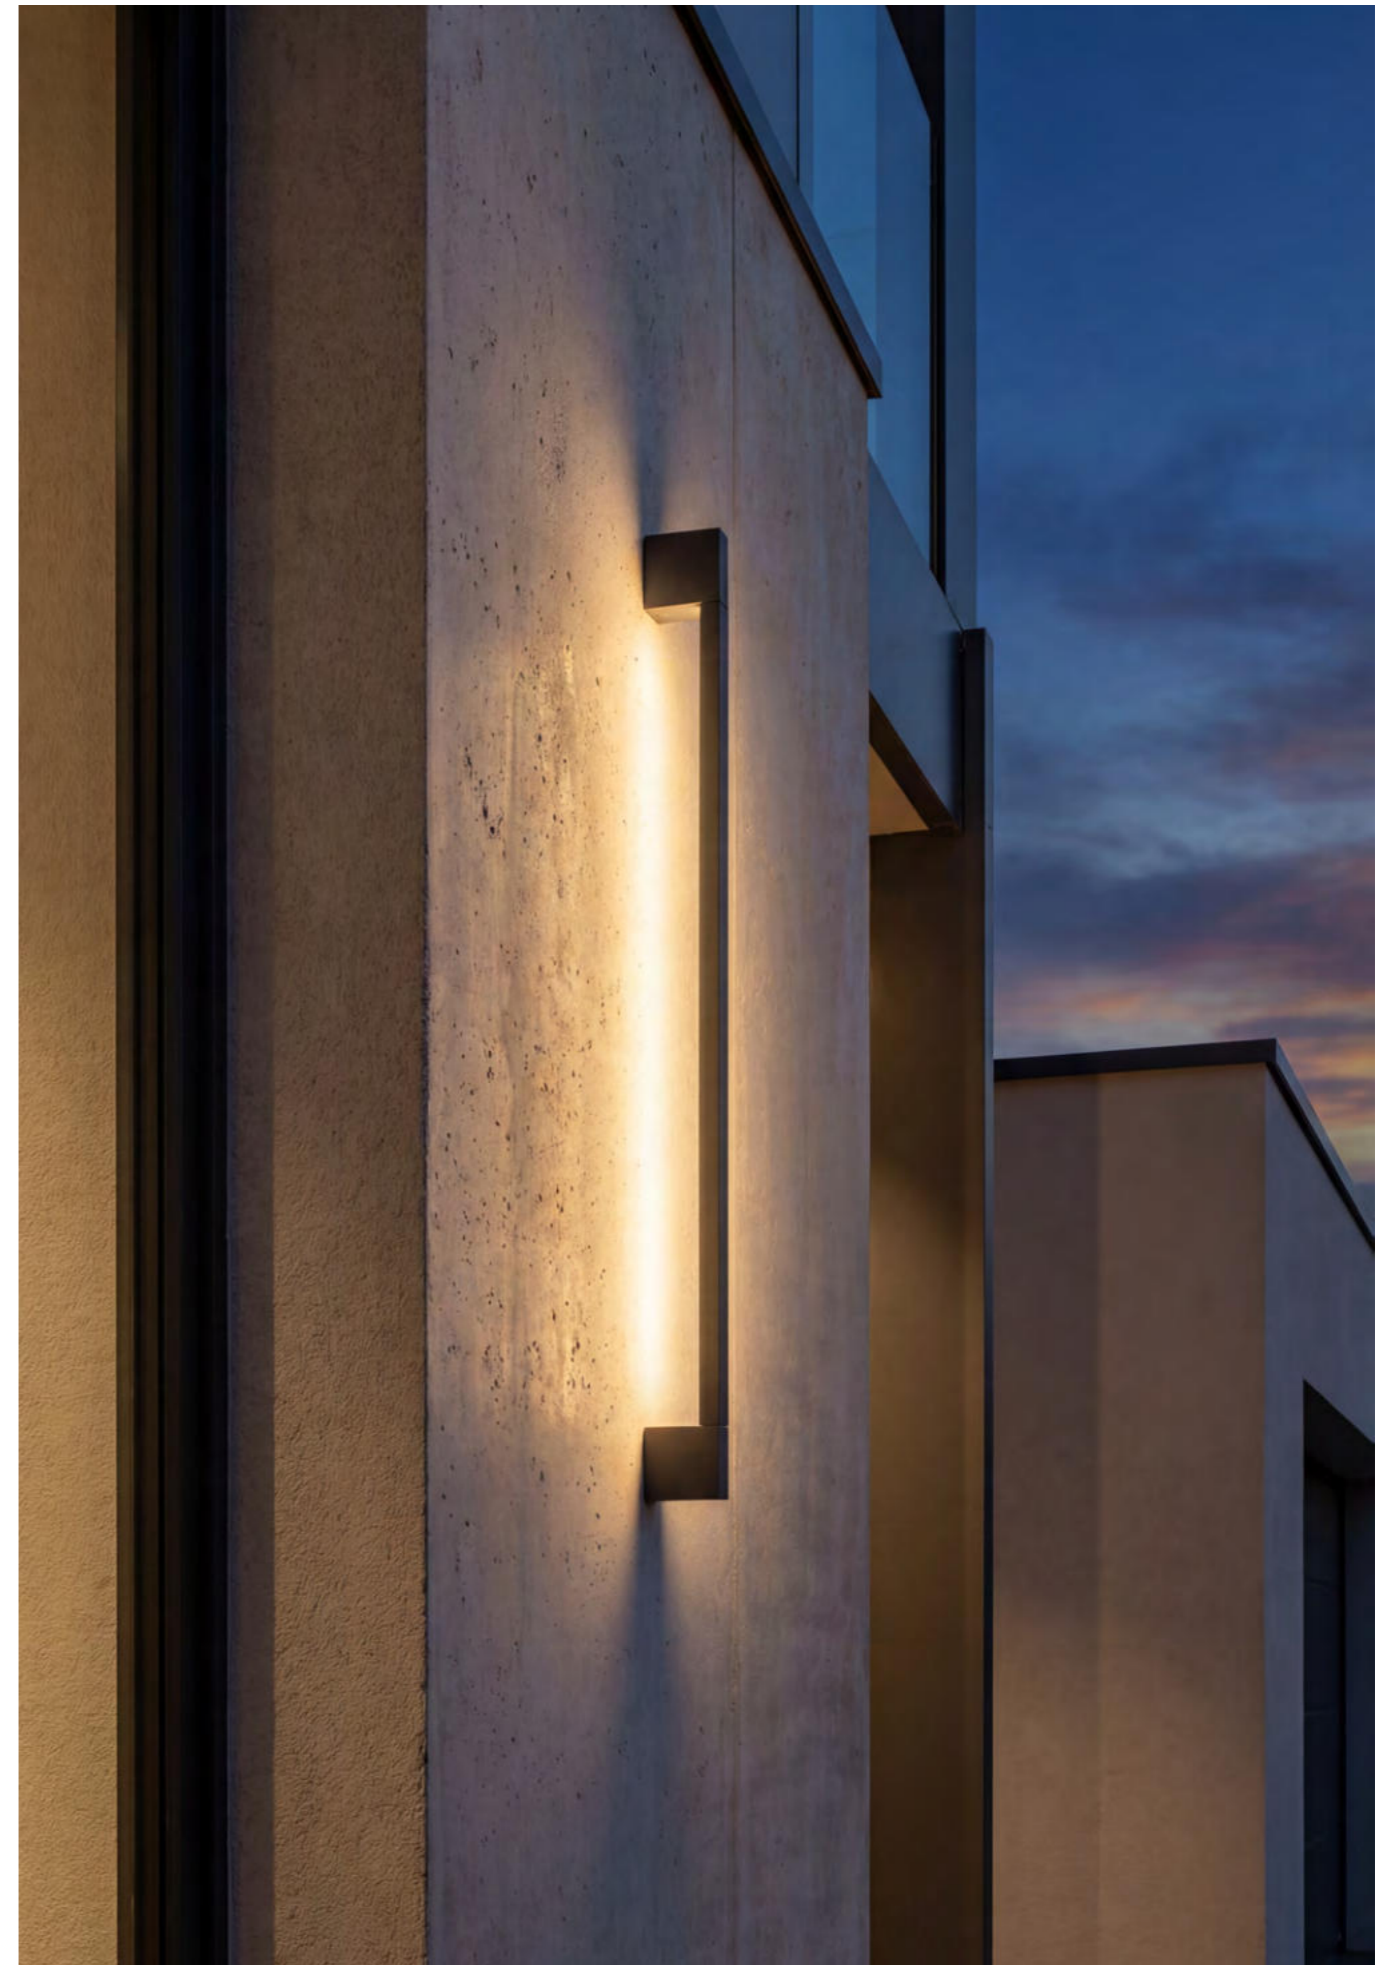

GUSTO 90 WALL IP54 3000/4000K

Code	Color	Finish	Material	Light Source	Lumens	Kelvins	Protection class
● AZ6839	black	matt	aluminium	1 x LED integrated, 9W	365lm	3000K	IP54
● AZ6840	dark grey	matt	aluminium	1 x LED integrated, 9W	365lm	3000K	IP54
● AZ6843	black	matt	aluminium	1 x LED integrated, 9W	365lm	4000K	IP54
● AZ6844	dark grey	matt	aluminium	1 x LED integrated, 9W	365lm	4000K	IP54

GUSTO 120 WALL IP54 3000/4000K

Code	Color	Finish	Material	Light Source	Lumens	Kelvins	Protection class
● AZ6837	black	matt	aluminium	1 x LED integrated, 12W	490lm	3000K	IP54
● AZ6838	dark grey	matt	aluminium	1 x LED integrated, 12W	490lm	3000K	IP54
● AZ6841	black	matt	aluminium	1 x LED integrated, 12W	490lm	4000K	IP54
● AZ6842	dark grey	matt	aluminium	1 x LED integrated, 12W	490lm	4000K	IP54