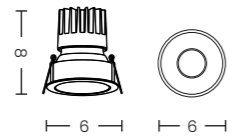

BABIL 15W CCT SWITCH

Code	Color	Finish	Material	Light Source	Lumens	Kelvins	Protection class
○ AZ6547	white	matt	aluminium	1 x LED integrated, 15W	1294lm	3000/4000K	IP20

**AQUA
COLLECTION**

MIRT IP65 8W 3000/4000K BK