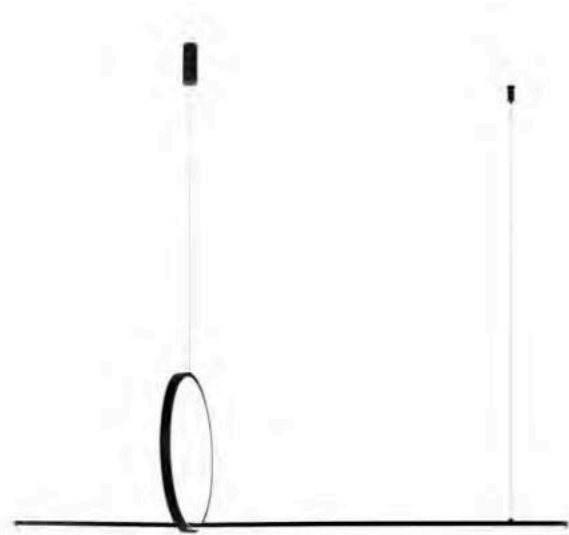

PELLE 3-STEP DIMM

Pelle 3-Step DIMM Bk
AZ5756