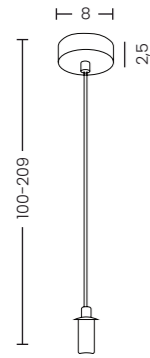

BUBBLES

Bubbles
lampbody

Bubbles
shades

Bubbles
lampbody + shade