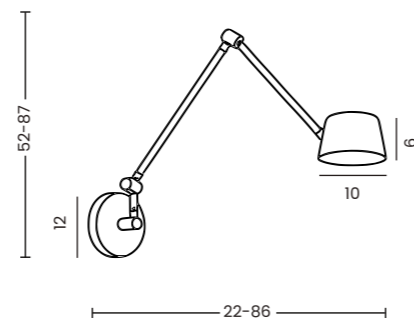

MOLLY WALL

Molly S Wall Beige
AZ6806

Molly S Wall

Code/Color	● AZ6805 black ● AZ6806 beige
Finish	matt
Material	aluminium / PVC
Light source	1 x LED integrated
Power	6W
Lumens	450lm
Kelvins	3000K
Dimmable	yes
Type of control	TOUCH DIMMER

Molly M Wall Bk

Code/Color	● AZ6807 black ● AZ6808 beige
Finish	matt
Material	aluminium / PVC
Light source	1 x LED integrated
Power	6W
Lumens	450lm
Kelvins	3000K
Dimmable	yes
Type of control	TOUCH DIMMER

MOLLY FLOOR DIMM

Molly Floor DIMM

Code/Color	● AZ6809 black ● AZ6810 beige
Finish	matt
Material	aluminium / PVC
Light source	1 x LED integrated
Power	6W
Lumens	450lm
Kelvins	3000K
Dimmable	yes
Type of control	TOUCH DIMMER