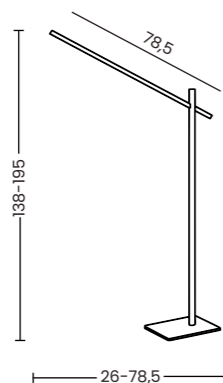

Ontario Floor DIMM Switch

Code/Color	● AZ6803 black
	● AZ6804 beige
	○ AZ7202 white
	● AZ7203 red
Finish	matt
Material	aluminium / PVC
Light source	1 x LED integrated
Power	15W
Lumens	1200lm
Kelvins	3000K
Dimmable	yes
Type of control	SWITCH DIMMER