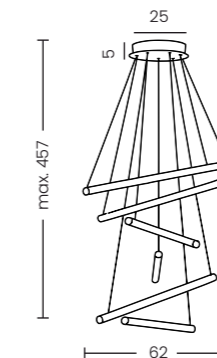

PALOS 6 3-STEP DIMM BK

Palos 6 3-Step DIMM BK
AZ6778

Palos 6 3-Step DIMM Bk

- Code/Color ● AZ6778 black / clear
- Finish brushed / shiny
- Material aluminium / glass
- Light source 6 x LED integrated
- Power 57W
- Lumens 3035lm
- Kelvins 3000K
- Dimmable yes
- Type of control 3-STEP DIMMER