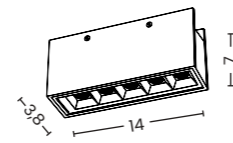

TRACK IP65 LIDO 10W 3000K

Light source	Power	Lumens
1x LED integrated	10W	600lm
Kelvins	CRI [Ra]	Beam angle
3000K	≥ 90	45°
Protection level	Material	
IP65	aluminium	

- black AZ6948
- white AZ6949

TRACK IP65 LIDO 20W 3000K

Light source	Power	Lumens
1x LED integrated	20W	1000lm
Kelvins	CRI [Ra]	Beam angle
3000K	≥ 90	45°
Protection level	Material	
IP65	aluminium	

- black AZ6953
- white AZ6952

TRACK IP65 LIDO 10W 4000K

Light source	Power	Lumens
1x LED integrated	10W	600lm
Kelvins	CRI [Ra]	Beam angle
4000K	≥ 90	45°
Protection level	Material	
IP65	aluminium	

- black AZ6950
- white AZ6951

TRACK IP65 LIDO 20W 4000K

Light source	Power	Lumens
1x LED integrated	20W	1000lm
Kelvins	CRI [Ra]	Beam angle
4000K	≥ 90	45°
Protection level	Material	
IP65	aluminium	

- black AZ6955
- white AZ6954