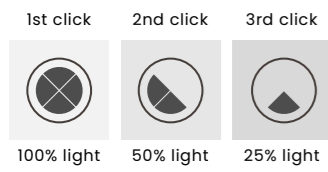

3-STEP DIMM SYSTEM

Virgo Pendant 120 3-Step DIMM Bk

Code/Color	● AZ7151 black
Finish	matt
Material	aluminium / acrylic
Light source	1 x LED integrated
Power	28W
Kelvins	3000K
Dimmable	yes
Type of control	3-STEP DIMMER

Virgo Floor DIMM Bk

Code/Color	● AZ7153 black
Finish	matt
Material	aluminium / acrylic
Light source	1 x LED integrated
Power	35W
Kelvins	3000K
Dimmable	yes
Type of control	FOOT DIMMER