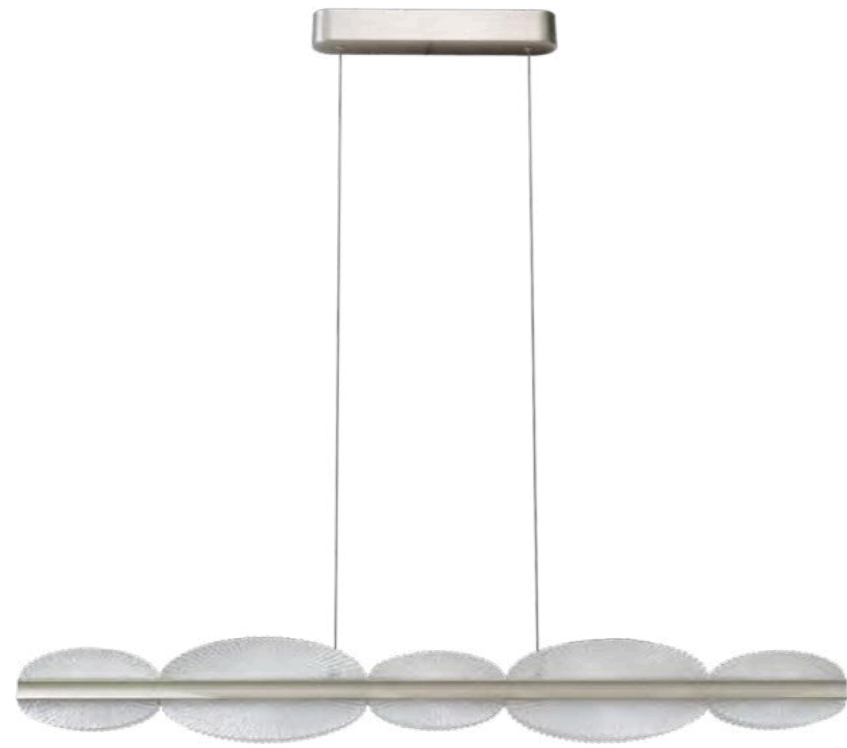

POND 120 PENDANT 3-STEP DIMM CHAMPAGNE & POND 40 WALL CHAMPAGNE

Pond 120 Pendant 3-Step DIMM Champagne
AZ6782

Pond 40 Wall Champagne
AZ6781

3-STEP DIMM SYSTEM

Pond 120 Pendant 3-Step DIMM Champagne

Code/Color	● AZ6782 champagne / clear
Finish	matt / shiny
Material	aluminium / acrylic
Light source	1 x LED integrated
Power	58W
Lumens	3742lm
Kelvins	3000K
Dimmable	yes
Type of control	3-STEP DIMMER