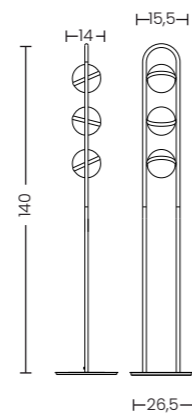

ASTRID 1 PENDANT BK & ASTRID FLOOR DIMM BK

Astrid 1 Pendant Bk

Code/Color	● AZ7196 black / clear
Finish	matt / shiny
Material	aluminium / glass
Light source	1 x LED integrated
Power	6W
Kelvins	3000K

Astrid Floor DIMM Bk

Code/Color	● AZ6893 black / clear
Finish	matt / shiny
Material	aluminium / glass
Light source	3 x LED integrated
Power	24W
Kelvins	3000K
Dimmable	yes
Type of control	FOOT DIMMER