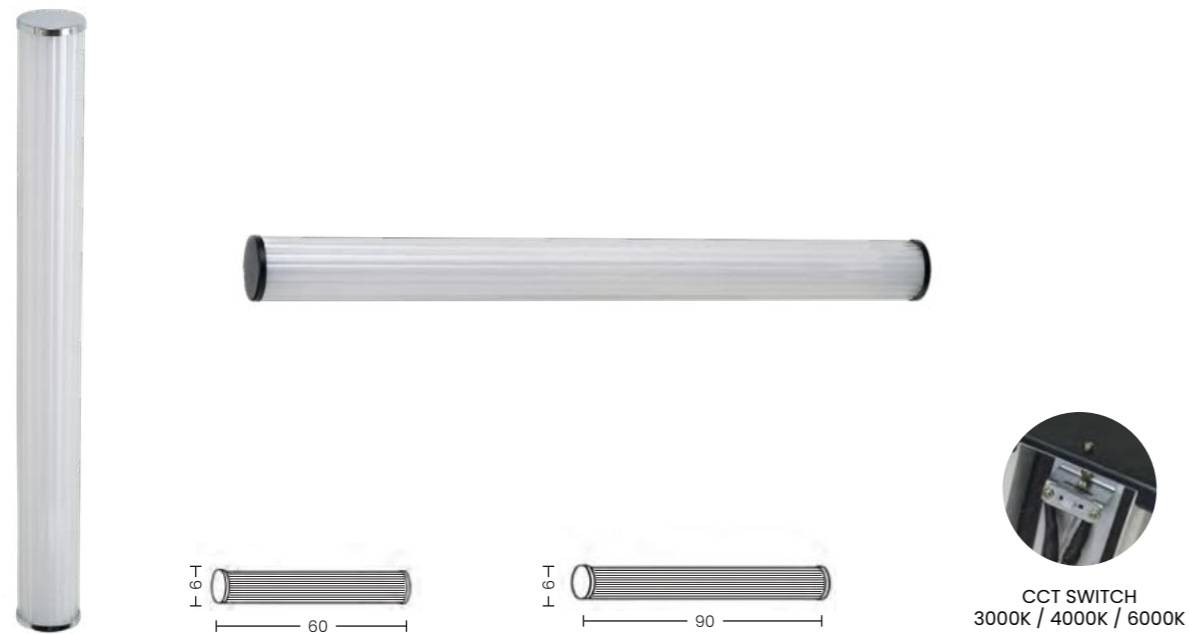

PRONTO WALL 90 IP44 CCT SWITCH