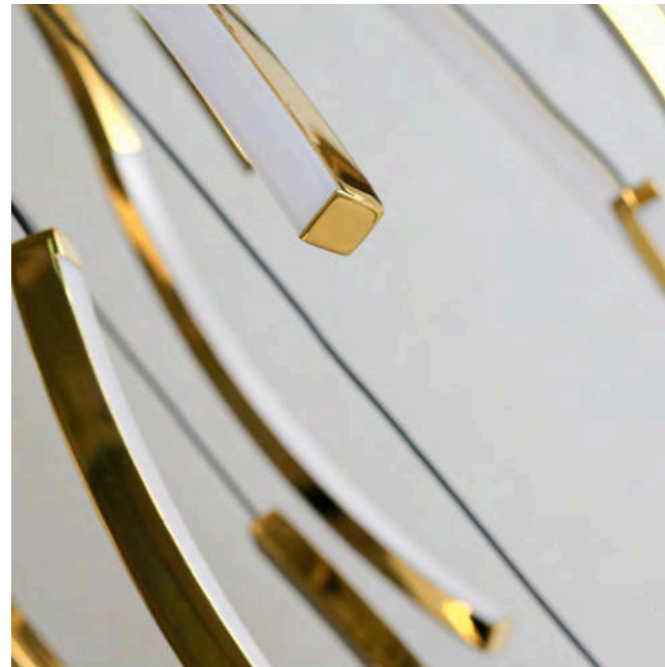

FLOW 41 PENDANT 3-STEP DIMM 3000K

Flow 41 Pendant 3-Step DIMM 3000K BK
AZ6819

Flow 41 Pendant 3-Step DIMM 3000K Go
AZ6818

Flow 41 Pendant 3-Step DIMM 3000K

Code/Color	● AZ6818 gold ● AZ6819 black
Finish	shiny
Material	aluminium / PVC
Light source	41 x LED integrated
Power	324W
Kelvins	3000K
Dimmable	yes
Type of control	3-STEP DIMMER