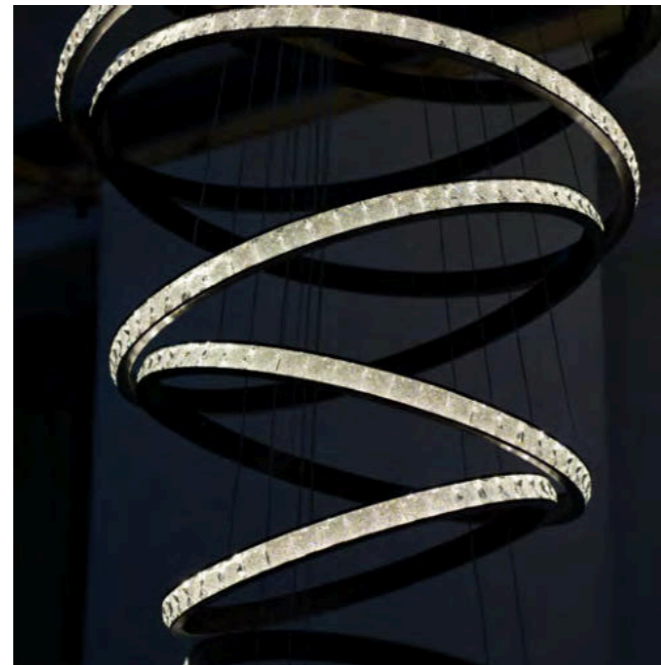

AZALEA SPIRAL BK

Azalea Spiral Bk

- Code/Color ● AZ6774 black / clear
- Finish brushed / shiny
- Material aluminium / crystal
- Light source 8 x LED integrated
- Power 238W
- Lumens 12027lm
- Kelvins 2983K