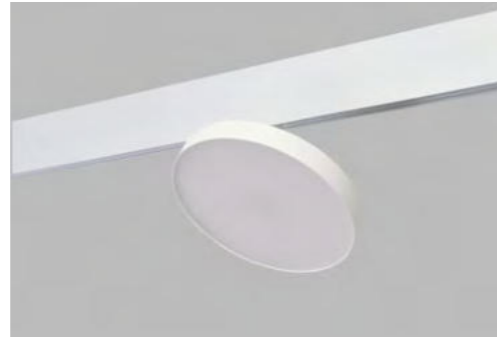

ALFA MITUS TRACK MAGNETIC 2LINE 18W CCT SWITCH DIMM