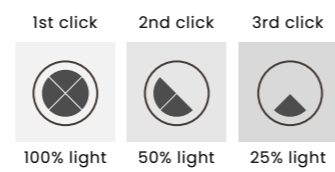

3-STEP DIMM SYSTEM