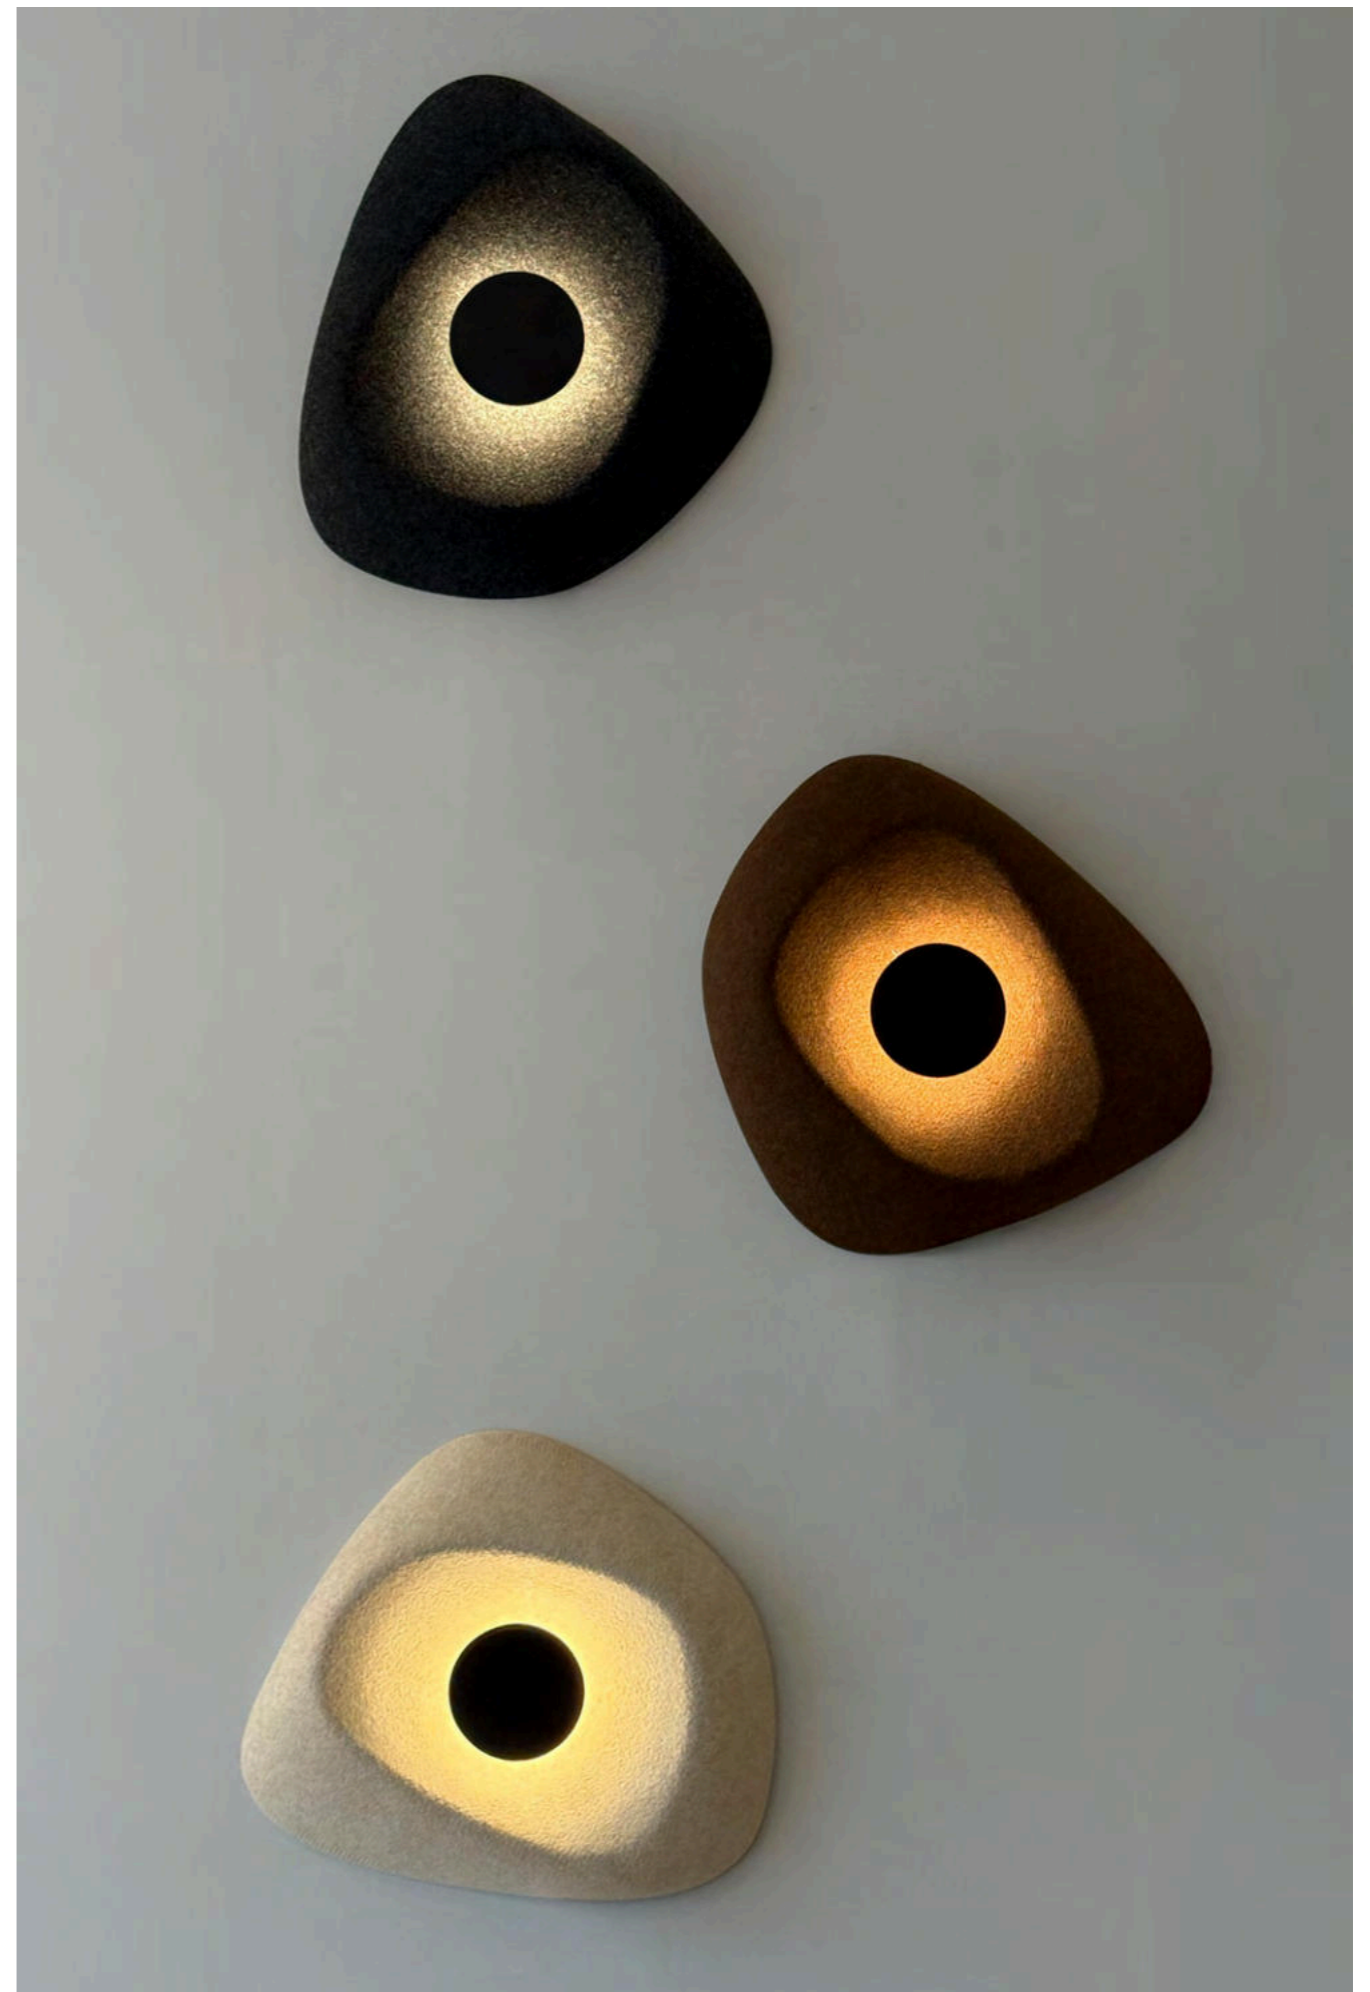

Ripple Wall 50

Code/Color	<ul style="list-style-type: none"> ● AZ6581 beige / black ● AZ6582 auburn / black
Finish	matt / matt
Material	aluminium / aluminium
Light source	1 x LED integrated
Power	6W
Lumens	108lm
Kelvins	2675K

EAGLE WALL

Eagle Wall Bk
AZ6575

Eagle Wall Coffee
AZ6576

Eagle Wall Beige
AZ6577

Eagle Wall

Code/Color	● AZ6575 black / black
	● AZ6576 brown / black
	● AZ6577 beige / black
Finish	matt / matt
Material	felt / aluminium
Light source	1 x LED integrated
Power	6W
Lumens	18lm
Kelvins	2985K