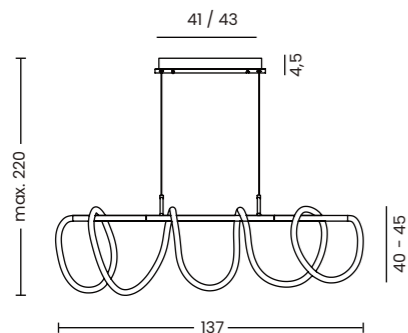

Zigzag Go

- Code/Color ● AZ6528 brass
- Finish brushed
- Material aluminium / silicone
- Light source 1 x LED integrated
- Power 42W
- Lumens 2618lm
- Kelvins 2850K
- Dimmable yes
- Type of control 3-STEP DIMMER