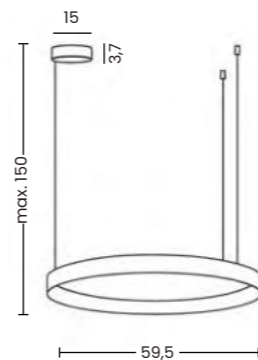

KRYPTON PENDANT 60 3-STEP CCT & KRYPTON TOP 60 3-STEP CCT

Krypton Pendant 60 3-Step CCT

Code/Color	● AZ6664 black / brown
Finish	matt / stone
Material	aluminium / gypsum / PVC
Light source	1 x LED integrated
Power	37W
Lumens	1200lm
Kelvins	2930 / 6100K
CCT	yes
Type of control	3-STEP CCT

Krypton Top 60 3-Step CCT

Code/Color	● AZ6665 black / brown
Finish	matt / stone
Material	aluminium / gypsum / PVC
Light source	1 x LED integrated
Power	37W
Lumens	1200lm
Kelvins	2930 / 6100K
CCT	yes
Type of control	3-STEP CCT

MOONS 3-STEP CCT WALL

Moons 3-Step CCT Wall

Code/Color	● AZ6666 brown / black
Finish	stone / matt
Material	stone / aluminium / silicone
Light source	2 x LED integrated
Power	31W
Lumens	193lm
Kelvins	2800 / 4000 / 5490K
CCT	yes
Type of control	3-STEP CCT