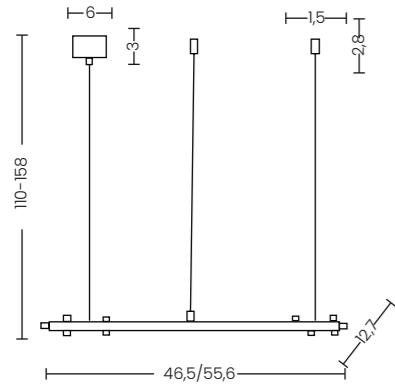

BUBBLES

Bubbles
lampbody

Bubbles
shades

Bubbles
lampbody + shade

Bubbles
lampbody line 10

- black | AZ5866
- gold | AZ5868
- white | AZ5867