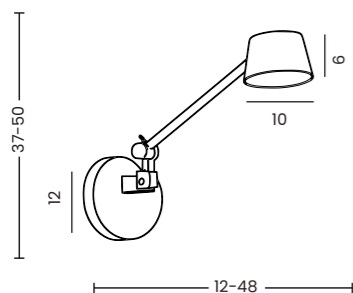

MOLLY WALL

Molly S Wall Beige
AZ6806

Molly S Wall

Code/Color	● AZ6805 black ● AZ6806 beige
Finish	matt
Material	aluminium / PVC
Light source	1 x LED integrated
Power	6W
Lumens	450lm
Kelvins	3000K
Dimmable	yes
Type of control	TOUCH DIMMER

Molly M Wall Bk

Code/Color	● AZ6807 black ● AZ6808 beige
Finish	matt
Material	aluminium / PVC
Light source	1 x LED integrated
Power	6W
Lumens	450lm
Kelvins	3000K
Dimmable	yes
Type of control	TOUCH DIMMER

MOLLY FLOOR DIMM

Molly Floor DIMM

Code/Color	● AZ6809 black ● AZ6810 beige
Finish	matt
Material	aluminium / PVC
Light source	1 x LED integrated
Power	6W
Lumens	450lm
Kelvins	3000K
Dimmable	yes
Type of control	TOUCH DIMMER