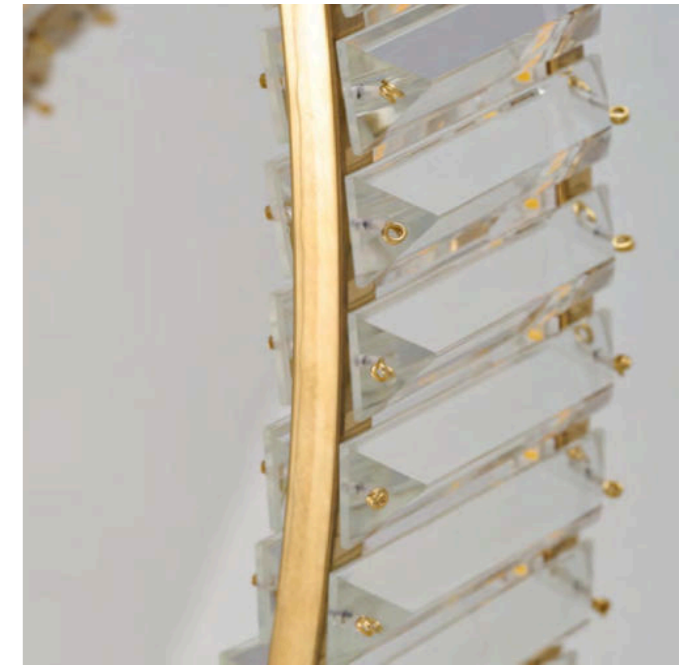

Valira Wall Rgo
AZ6912

Valira Wall Rgo

Code/Color	● AZ6912 rose gold / clear
Finish	shiny / shiny
Material	aluminium / crystal
Light source	2 x LED integrated
Power	20W
Kelvins	3000K

BURANO 40 TOP CH

Burano 40 Top Ch
AZ6911