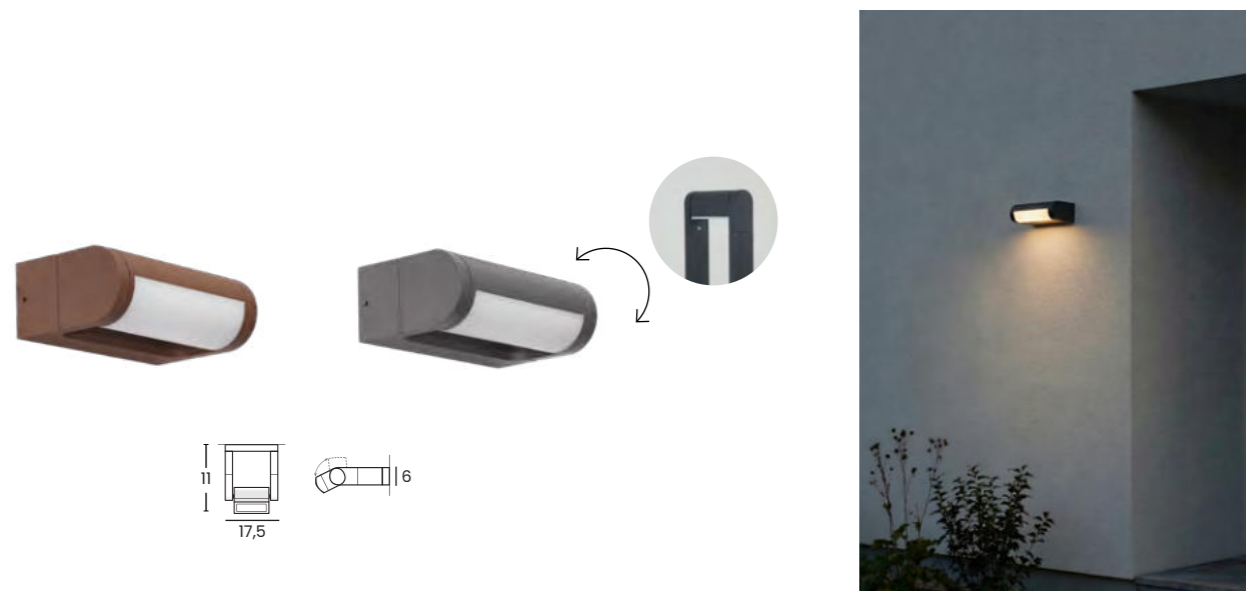

FRAME IP65 WALL 4000K

Code	Color	Finish	Material	Light Source	Lumens	Kelvins	Protection class
● AZ6636	corten	matt	aluminium / PVC	1 x LED integrated, 12W	960lm	4000K	IP65
● AZ6634	dark grey	matt	aluminium / PVC	1 x LED integrated, 12W	960lm	4000K	IP65
● AZ7015	black	matt	aluminium / PVC	1 x LED integrated, 12W	960lm	4000K	IP65