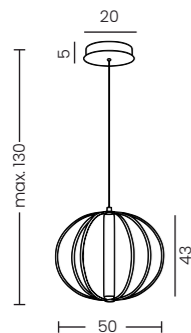

Zoe 60 3-Step DIMM Bk

- Code/Color ● AZ6779 black
- Finish matt
- Material aluminium / silicone
- Light source 1 x LED integrated
- Power 41W
- Lumens 1823lm
- Kelvins 2944K
- Dimmable yes
- Type of control 3-STEP DIMMER