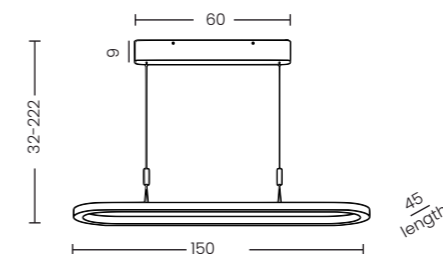

Layla 150 3000K DIMM

Code/Color	○ AZ6757 white ● AZ6758 black ● AZ6759 beige
Finish	matt
Material	aluminium / silicone
Light source	1 x LED integrated
Power	60W
Kelvins	3000K
Dimmable	yes
Type of control	TRIAC DIMMER