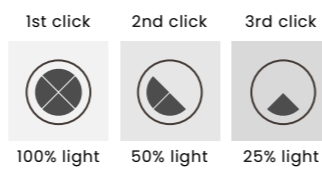

3-STEP DIMM SYSTEM