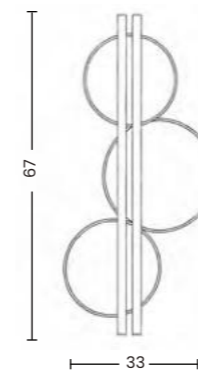

KRYPTON PENDANT 60 3-STEP CCT & KRYPTON TOP 60 3-STEP CCT

Krypton Pendant 60 3-Step CCT

Code/Color	● AZ6664 black / brown
Finish	matt / stone
Material	aluminium / gypsum / PVC
Light source	1 x LED integrated
Power	37W
Lumens	1200lm
Kelvins	2930 / 6100K
CCT	yes
Type of control	3-STEP CCT

Krypton Top 60 3-Step CCT

Code/Color	● AZ6665 black / brown
Finish	matt / stone
Material	aluminium / gypsum / PVC
Light source	1 x LED integrated
Power	37W
Lumens	1200lm
Kelvins	2930 / 6100K
CCT	yes
Type of control	3-STEP CCT

MOONS 3-STEP CCT WALL

Moons 3-Step CCT Wall

Code/Color	● AZ6666 brown / black
Finish	stone / matt
Material	stone / aluminium / silicone
Light source	2 x LED integrated
Power	31W
Lumens	193lm
Kelvins	2800 / 4000 / 5490K
CCT	yes
Type of control	3-STEP CCT