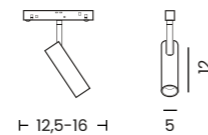

Voltage = 48V	Lumens 572 / 772lm	Beam angle 41°
Light source 1x LED integrated	Kelvins 2800 / 4000 / 6700K	Rotation 350°
Power 7W	Protection level IP20	Tilt 90°
Type of control CCT SWITCH	Material aluminium / PVC	Finish matt