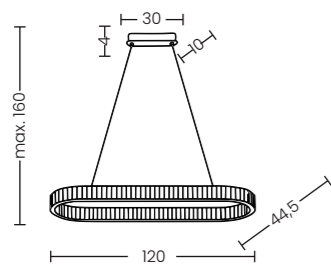

Spark Oval Pendant 120 CCT DIMM Go + Remote Control
AZ6711

Spark Oval Pendant 120 CCT DIMM Ch + Remote Control
AZ6710

Remote Control

Spark Oval Pendant 120 CCT DIMM + Remote Control

Code/Color	● AZ6710 chrome / clear ● AZ6711 gold / clear
Finish	shiny / shiny
Material	aluminium / crystal
Light source	2 x LED integrated
Power	71W
Kelvins	3000 - 6000K
Dimmable	yes
CCT	yes
Remote Control	yes
Type of control	REMOTE CONTROL