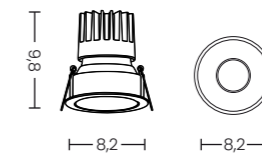

MIRT IP65 15W 3000K/4000K BK