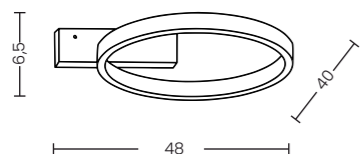

Up & Down light