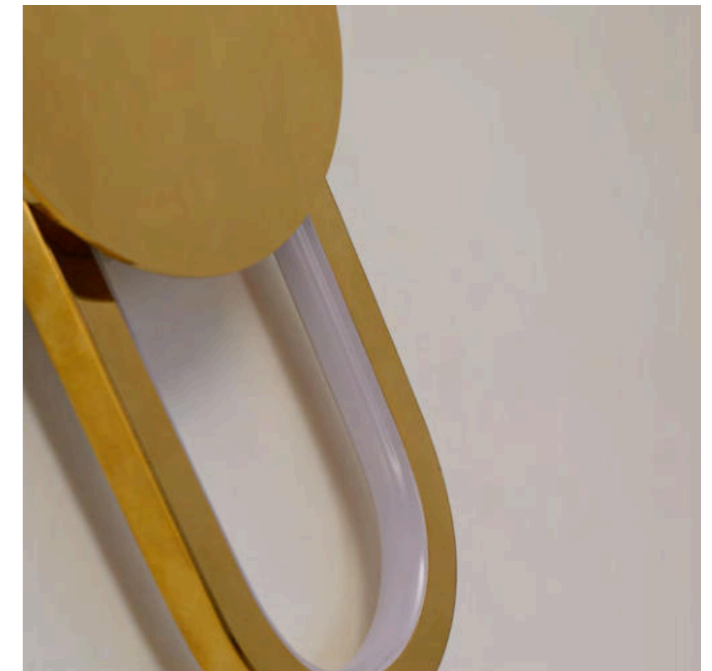

MEMPHIS PENDANT 3-STEP DIMM

Memphis Pendant 3-Step DIMM Bk
AZ6815

Memphis Pendant 3-Step DIMM Go
AZ6814

3-STEP DIMM SYSTEM

1st click	2nd click	3rd click
100% light	50% light	25% light

Memphis Pendant 3-Step DIMM