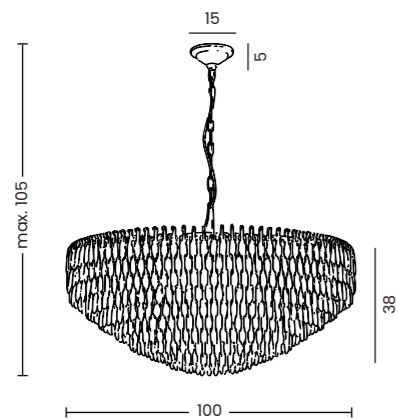

Burano 100 Pendant Ch

Code/Color ● AZ6907 chrome / clear
Finish shiny / shiny
Material aluminium / crystal
Light source 28 x E14 only LED

BURANO 100 TOP CH
AZ6909

Burano 100 Top Ch

Code/Color ● AZ6909 chrome / clear
Finish shiny / shiny
Material aluminium / crystal
Light source 28 x E14 only LED