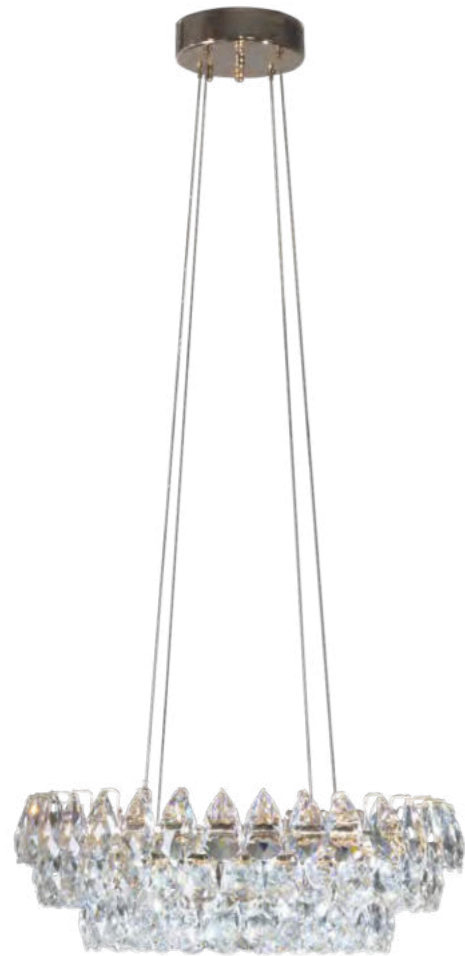

Barletta 60 Pendant 3-Step DIMM Go
AZ6901

BARLETTA 60 TOP & PENDANT 3-STEP DIMM