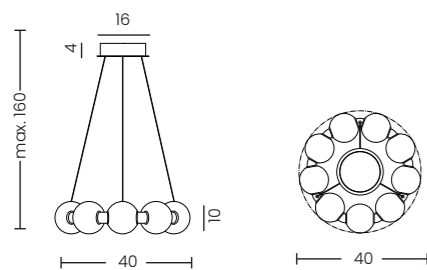

PERLA PENDANT 40 3-STEP DIMM BK

Perla Pendant 40 3-Step DIMM Bk
AZ6894

3-STEP DIMM SYSTEM

Perla Pendant 40 3-Step DIMM Bk

- Code/Color ● AZ6894 black / white
- Finish matt / matt
- Material aluminium / glass
- Light source 9 x LED integrated
- Power 19W
- Lumens 1520lm
- Kelvins 3000K
- Dimmable yes
- Type of control 3-STEP DIMMER