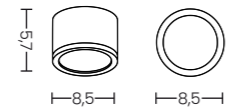

MARTON LED IP44 4000K

Code	Color	Finish	Material	Light Source	Lumens	Kelvins	Protection class
● AZ6854	black	matt	aluminium / PVC	1 x LED integrated, 8W	879lm	4000K	IP44
○ AZ6855	white	matt	aluminium / PVC	1 x LED integrated, 8W	879lm	4000K	IP44
● AZ6856	chrome	shiny	aluminium / PVC	1 x LED integrated, 8W	918lm	4000K	IP44
● AZ6857	gold	shiny	aluminium / PVC	1 x LED integrated, 8W	918lm	4000K	IP44