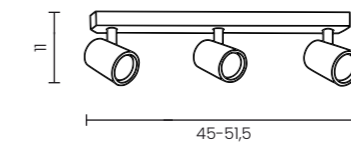

EXO 1 BEIGE

Code	Color	Finish	Material	Light Source	Protection class
● AZ7111	beige	matt	aluminium	1 x GU10, 40W	IP20

EXO 2 BEIGE

Code	Color	Finish	Material	Light Source	Protection class
● AZ7112	beige	matt	aluminium	2 x GU10, 40W	IP20

EXO 3 BEIGE

Code	Color	Finish	Material	Light Source	Protection class
● AZ7113	beige	matt	aluminium	3 x GU10, 40W	IP20