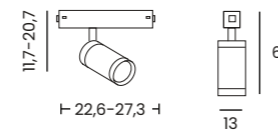

Voltage	Lumens	Light source
230V	2388lm	1x LED integrated
Kelvins	Power	Beam angle
3000 - 6000K	20W	24°
Protection level	Type of control	Tilt
IP20	BLUETOOTH	90°
Rotation	Material	Finish
350°	aluminium / PVC	matt

- black AZ5185
- white AZ7234
- beige AZ7347