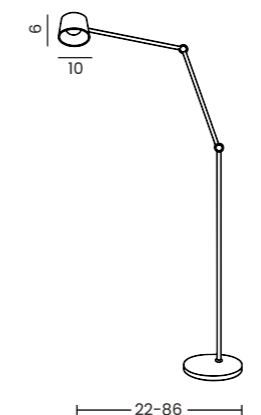

Molly Floor DIMM

Code/Color	● AZ6809 black ● AZ6810 beige
Finish	matt
Material	aluminium / PVC
Light source	1 x LED integrated
Power	6W
Lumens	450lm
Kelvins	3000K
Dimmable	yes
Type of control	TOUCH DIMMER