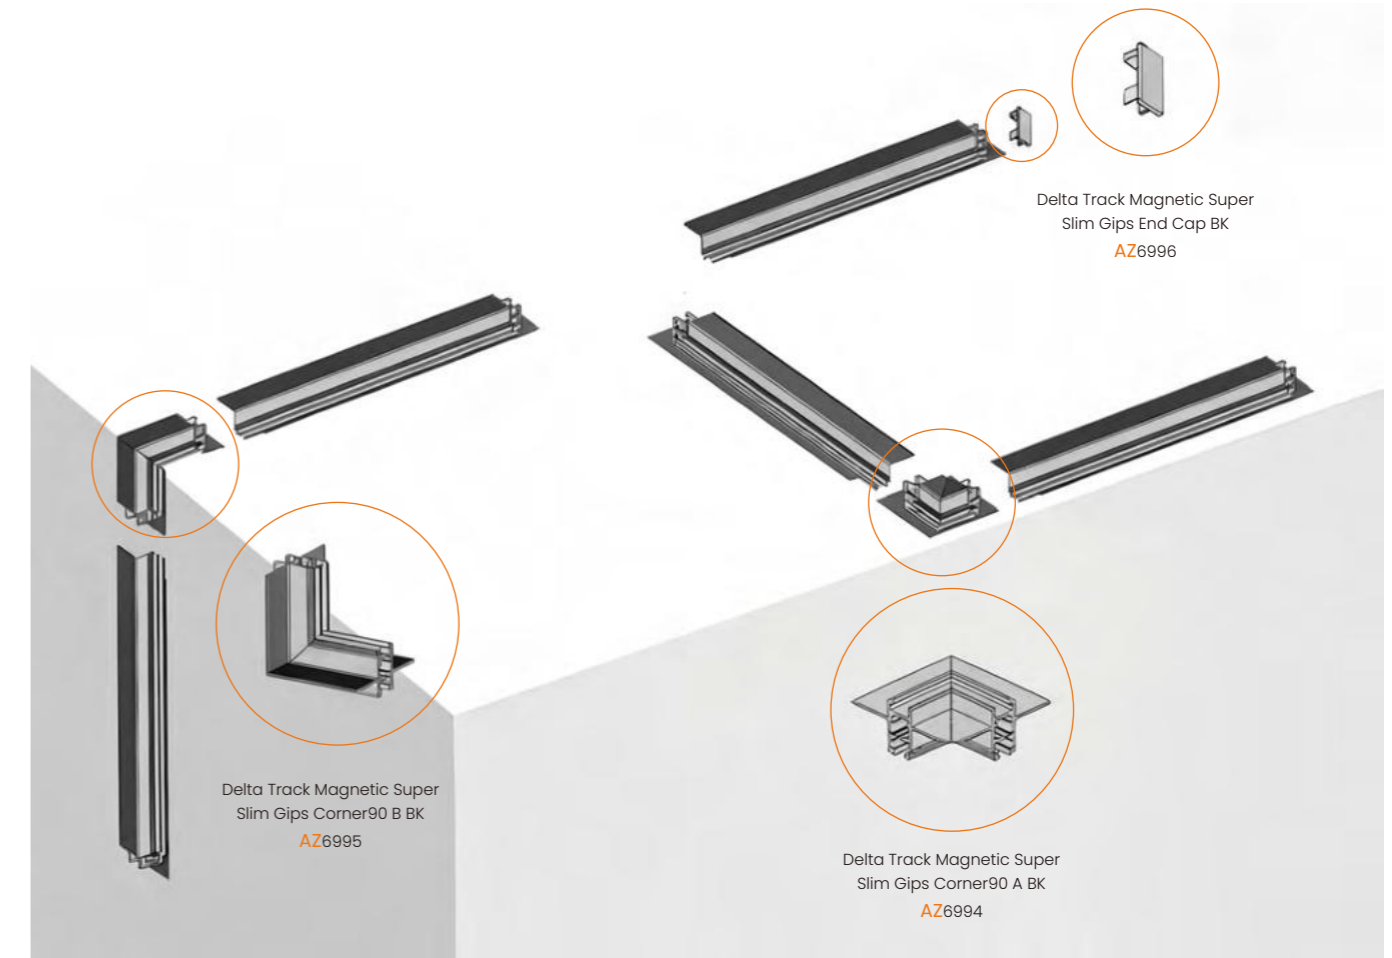

DELTA TRACK MAGNETIC SUPER SLIM GIPS

DELTA TRACK MAGNETIC SUPER SLIM GIPS (1m, 2m)

1. Length/Color/Code
2. 1m black **AZ6992**
   - 2m black **AZ6993**

DELTA TRACK MAGNETIC SUPER SLIM GIPS CORNER90 A BK

1. Color/Code
2. black **AZ6994**