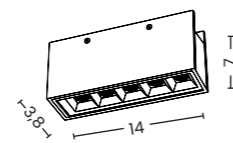

TRACK IP65 LIDO 10W 3000K

Light source	Power	Lumens
1x LED integrated	10W	600lm
Kelvins	CRI [Ra]	Beam angle
3000K	≥ 90	45°
Protection level	Material	
IP65	aluminium	

- black AZ6948
- white AZ6949

TRACK IP65 LIDO 20W 3000K

Light source	Power	Lumens
1x LED integrated	20W	1000lm
Kelvins	CRI [Ra]	Beam angle
3000K	≥ 90	45°
Protection level	Material	
IP65	aluminium	

- black AZ6953
- white AZ6952

TRACK IP65 LIDO 10W 4000K

Light source	Power	Lumens
1x LED integrated	10W	600lm
Kelvins	CRI [Ra]	Beam angle
4000K	≥ 90	45°
Protection level	Material	
IP65	aluminium	

- black AZ6950
- white AZ6951

TRACK IP65 LIDO 20W 4000K

Light source	Power	Lumens
1x LED integrated	20W	1000lm
Kelvins	CRI [Ra]	Beam angle
4000K	≥ 90	45°
Protection level	Material	
IP65	aluminium	

- black AZ6955
- white AZ6954