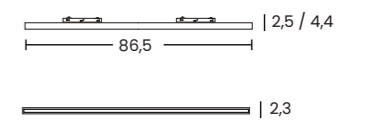

ALFA SAGA TRACK MAGNETIC 2LINE 48W CCT SWITCH DIMM

Voltage = 48V	Lumens 1877 / 2132lm	Beam angle 105°
Light source 1x LED integrated	Kelvins 3000 / 4000 / 7320K	Power 48W
Protection level IP20	Type of control CCT SWITCH	Material aluminium / PVC
Finish matt		

- black AZ6239
- white AZ6501