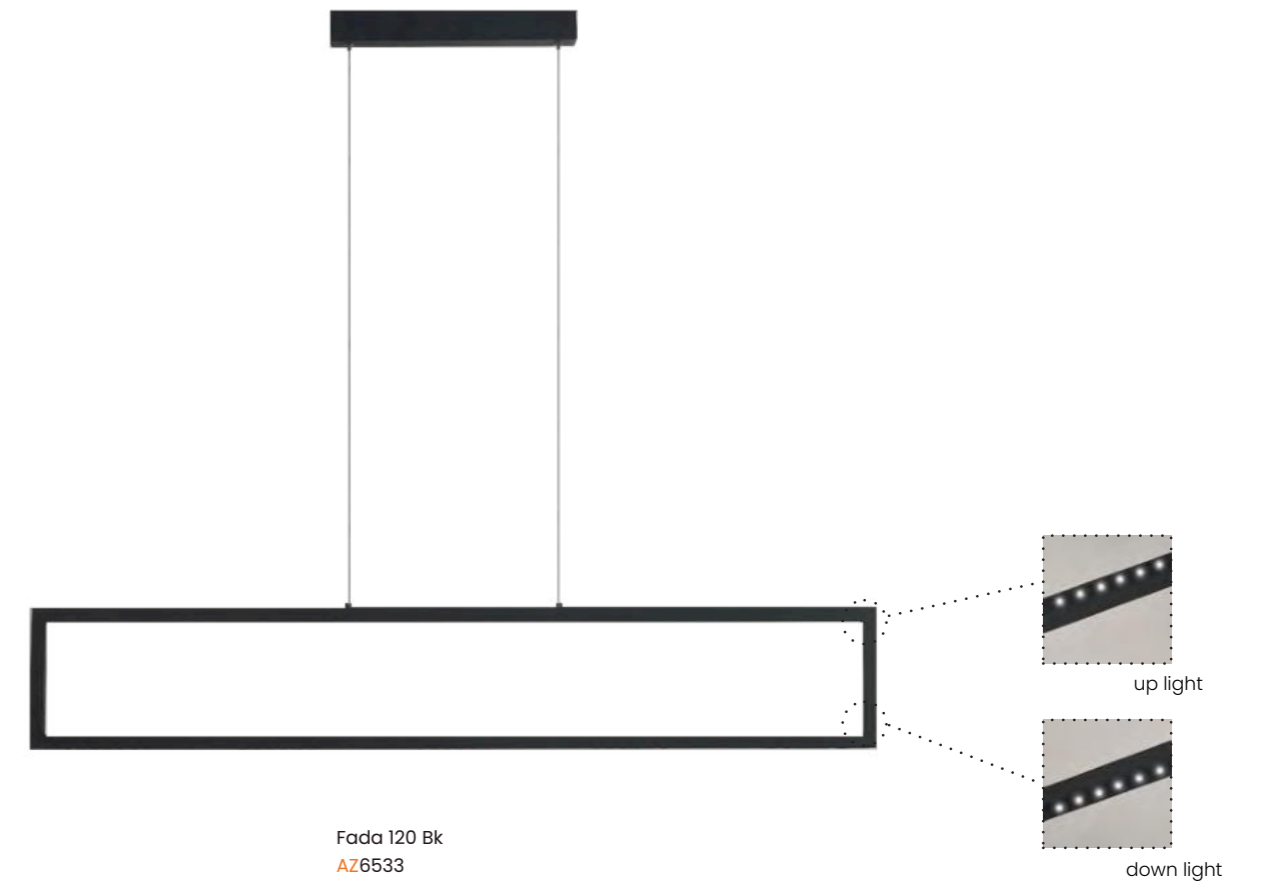

FADA 120 BK

Fada 120 Bk

Code/Color	● AZ6533 black
Finish	matt
Material	aluminium / PVC
Light source	8 x LED integrated
Power	34W
Lumens	761lm
Kelvins	3126K