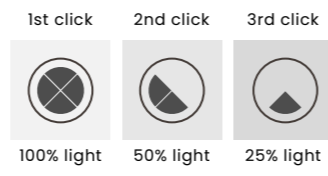

POND 120 PENDANT 3-STEP DIMM CHAMPAGNE & POND 40 WALL CHAMPAGNE

Pond 120 Pendant 3-Step DIMM Champagne
AZ6782

Pond 40 Wall Champagne
AZ6781

3-STEP DIMM SYSTEM

Pond 120 Pendant 3-Step DIMM Champagne

Code/Color	● AZ6782 champagne / clear
Finish	matt / shiny
Material	aluminium / acrylic
Light source	1 x LED integrated
Power	58W
Lumens	3742lm
Kelvins	3000K
Dimmable	yes
Type of control	3-STEP DIMMER