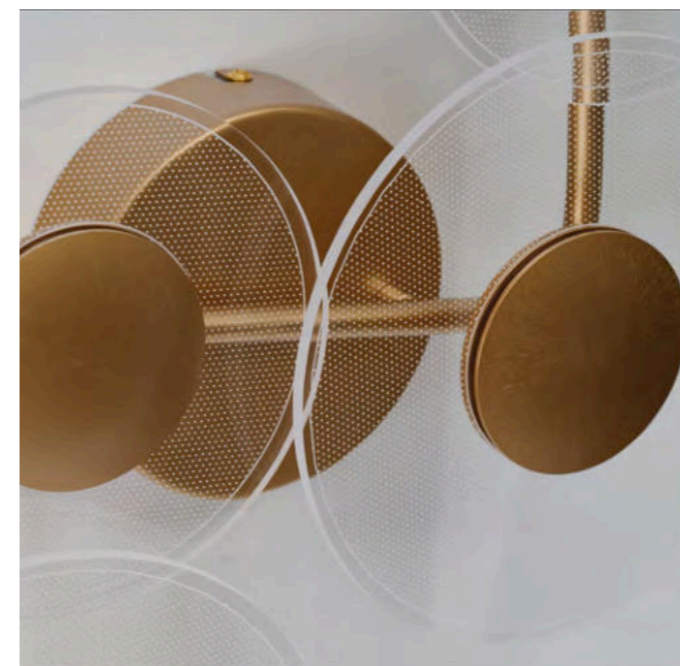

MEADOW 3-STEP DIMM GO

3-STEP DIMM SYSTEM

Meadow 4 3-Step DIMM Go

Code/Color	● AZ6775 gold / clear
Finish	brushed / shiny
Material	aluminium / PVC
Light source	4 x LED integrated
Power	17W
Lumens	1028lm
Kelvins	2961K
Dimmable	yes
Type of control	3-STEP DIMMER

Meadow 6 3-Step DIMM Go

Code/Color	● AZ6776 gold / clear
Finish	brushed / shiny
Material	aluminium / PVC
Light source	6 x LED integrated
Power	24W
Lumens	1472lm
Kelvins	2942K
Dimmable	yes
Type of control	3-STEP DIMMER