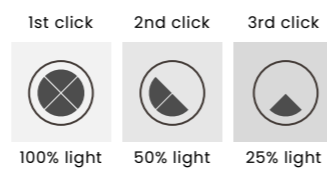

3-STEP DIMM SYSTEM