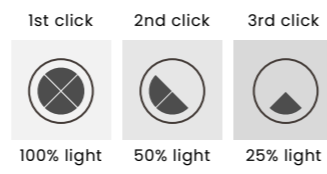

3-STEP DIMM SYSTEM