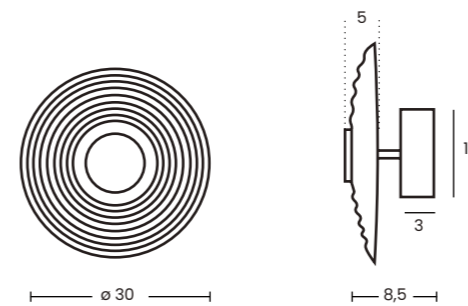

NAZAR PENDANT 5 3-STEP DIMM & NAZAR WALL

Nazar Pendant 5 3-Step DIMM

Code/Color	● AZ6531 amber / brass
Finish	shiny / brushed
Material	glass / aluminium
Light source	10 x LED integrated
Power	56W
Lumens	998lm
Kelvins	3100K
Dimmable	yes
Type of control	3-STEP DIMMER

Nazar Wall 20

Code/Color	● AZ6529 amber / brass
Finish	shiny / brushed
Material	glass / aluminium
Light source	1 x LED integrated
Power	11W
Lumens	120lm
Kelvins	2849K

Nazar Wall 30

Code/Color	● AZ6530 amber / brass
Finish	shiny / brushed
Material	glass / aluminium
Light source	1 x LED integrated
Power	11W
Lumens	158lm
Kelvins	3191K