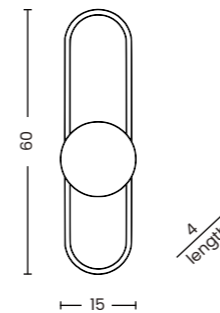

Mizuki Wall

- Code/Color
  - AZ6824 gold
  - AZ6825 black
- Finish
  - gold / shiny, black / matt
- Material
  - aluminium / silicone
- Light source
  - 1 x LED integrated
- Power
  - 20W
- Lumens
  - 438lm
- Kelvins
  - 2770K