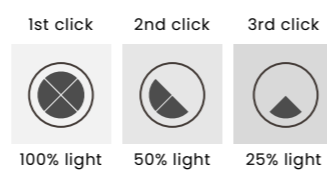

3-STEP DIMM SYSTEM