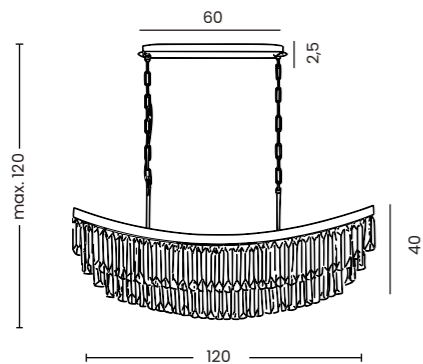

Zambezi 120 Pendant Go

Code/Color	● AZ6913 rose gold / clear
Finish	shiny / shiny
Material	aluminium / crystal
Light source	18 x E14 only LED