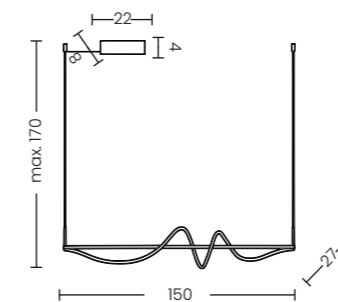

Virgo Pendant 150 3-Step DIMM Bk

Code/Color	● AZ7152 black
Finish	matt
Material	aluminium / acrylic
Light source	1 x LED integrated
Power	35W
Kelvins	3000K
Dimmable	yes
Type of control	3-STEP DIMMER