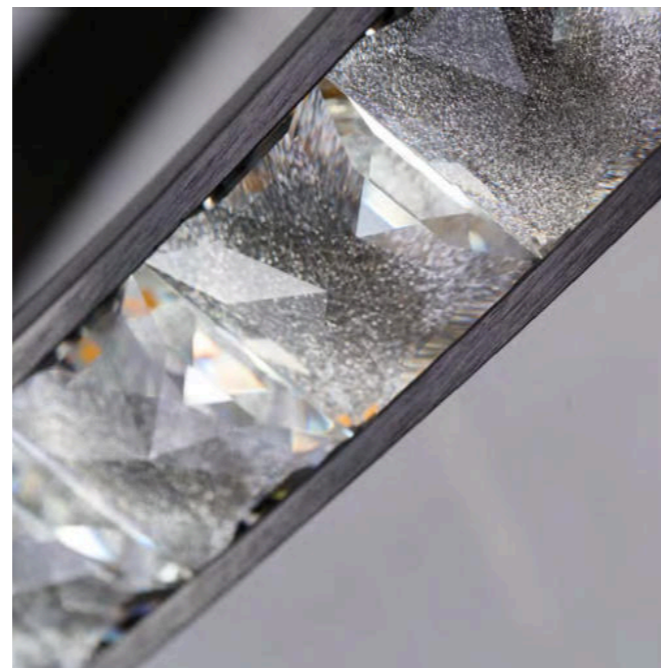

AZALEA 60 3-STEP DIMM BK

Azalea 60 3-Step DIMM Bk
AZ6772

3-STEP DIMM SYSTEM

Azalea 60 3-Step DIMM Bk

- Code/Color ● AZ6772 black / clear
- Finish brushed / shiny
- Material aluminium / crystal
- Light source 1 x LED integrated
- Power 30W
- Lumens 1480lm
- Kelvins 2936K
- Dimmable yes
- Type of control 3-STEP DIMMER