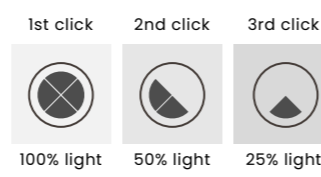

3-STEP DIMM SYSTEM