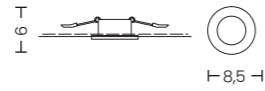

PUR 4 CCT SWITCH

Code	Color	Finish	Material	Light Source	Lumens	Kelvins	CCT	Type of control
● AZ6850	black	matt	aluminium / PVC	1 x LED integrated, 7W	570lm	2700/3000/4000/6500K	yes	CCT SWITCH
○ AZ6851	white	matt	aluminium / PVC	1 x LED integrated, 7W	570lm	2700/3000/4000/6500K	yes	CCT SWITCH
● AZ6852	chrome	shiny	aluminium / PVC	1 x LED integrated, 7W	570lm	2700/3000/4000/6500K	yes	CCT SWITCH