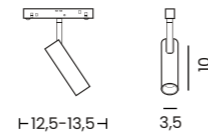

Voltage = 48V	Lumens 254 / 347lm	Beam angle 37°
Light source 1x LED integrated	Kelvins 2780 / 4000 / 6300K	Rotation 350°
Power 20W	Protection level IP20	Tilt 90°
Type of control CCT SWITCH	Material aluminium / PVC	Finish matt