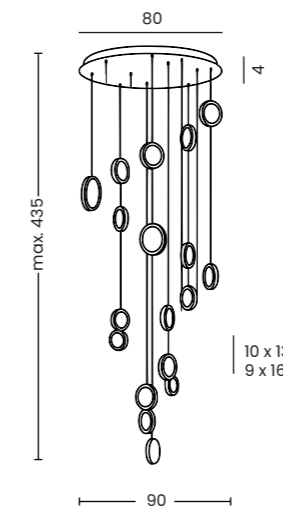

EUFORIA PENDANT ROUND 19 3-STEP DIMM GO

Euforia Pendant Round 19 3-Step DIMM Go
AZ6740

3-STEP DIMM SYSTEM

Euforia Pendant Round 19 3-Step DIMM Go

- Code/Color ● AZ6740 gold / clear
- Finish shiny / shiny
- Material aluminium / acrylic
- Light source 19 x LED integrated
- Power 105W
- Kelvins 3000K
- Dimmable yes
- Type of control 3-STEP DIMMER