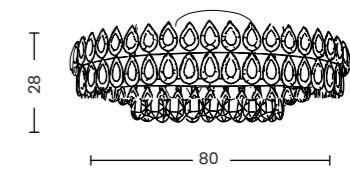

Barletta 80 Top 3-Step DIMM Go

Code/Color	● AZ6903 rose gold / clear
Finish	shiny / shiny
Material	aluminium / crystal
Light source	1 x LED integrated
Power	90W
Kelvins	3000K
Dimmable	yes
Type of control	3-STEP DIMMER

Barletta 80 Pendant 3-Step DIMM Go
AZ6900