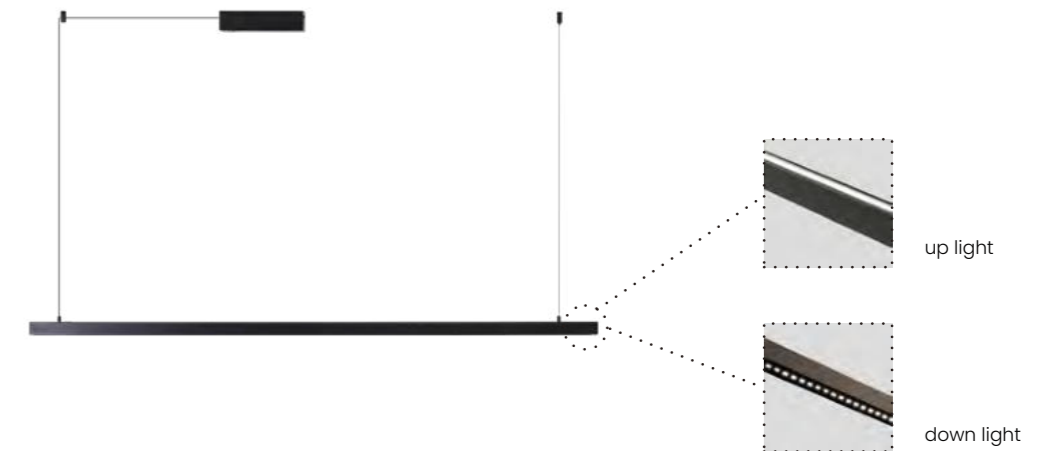

DELTA TRACK MAGNETIC SUPER SLIM PENDANT 150 SET 32W+10W BK

up light

down light

Voltage 48V	Lumens 3360lm	Light source 2x LED integrated
Kelvins 3000/4000/6000K	Power 32W + 10W	Protection level IP20
Type of control CCT	Material aluminium / PVC	Finish matt

● black AZ6998

150