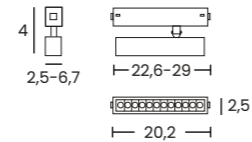

BETA SANDERS 230V TRACK MAGNETIC 9W CCT BLUETOOTH

Voltage 230V	Lumens 1010lm	Light source 1x LED integrated
Kelvins 3000 - 6000K	Power 9W	Beam angle 24°
Protection level IP20	Material aluminium / PVC	Finish matt
Type of control BLUETOOTH	Tilt 90°	Rotation 350°

- black _____ AZ5181
- white _____ AZ7238
- beige _____ AZ7343

BETA OPTICA 230V TRACK MAGNETIC 7W CCT BLUETOOTH

Voltage 230V	Lumens 467lm	Light source 1x LED integrated
Kelvins 3000 - 6000K	Power 7W	Beam angle 15-38°
Protection level IP20	Type of control BLUETOOTH	Tilt 90°
Rotation 350°	Material aluminium / PVC	Finish matt

- black _____ AZ5182
- white _____ AZ7237
- beige _____ AZ7344

BETA OPTICA 230V TRACK MAGNETIC 10W CCT BLUETOOTH

Voltage 230V	Lumens 1143lm	Light source 1x LED integrated
Kelvins 3000 - 6000K	Power 10W	Beam angle 15-38°
Protection level IP20	Type of control BLUETOOTH	Tilt 90°
Rotation 350°	Material aluminium / PVC	Finish matt

- black _____ AZ5183
- white _____ AZ7236
- beige _____ AZ7345