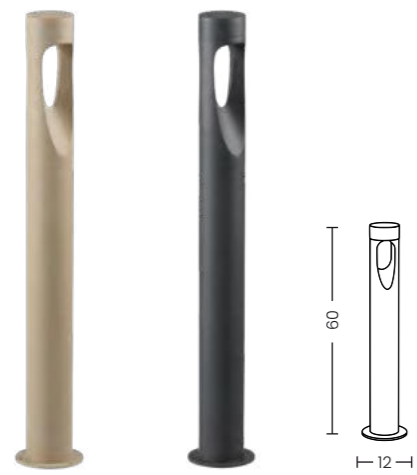

VILAGIO 60 IP65 4000K

Code	Color	Finish	Material	Light Source	Lumens	Kelvins	Protection class
AZ7136	beige	matt	aluminium	1 x LED integrated, 6W	220lm	4000K	IP65
AZ7137	dark grey	matt	aluminium	1 x LED integrated, 6W	220lm	4000K	IP65