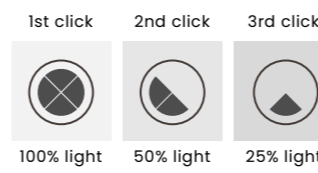

3-STEP DIMM SYSTEM