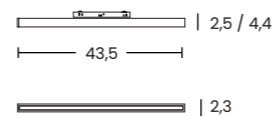

ALFA SAGA TRACK MAGNETIC 2LINE 24W CCT SWITCH DIMM

Voltage = 48V	Lumens 940 / 1062lm	Beam angle 104°
Light source 1x LED integrated	Kelvins 3000 / 4000 / 7100K	Power 24W
Protection level IP20	Type of control CCT SWITCH	Material aluminium / PVC
Finish matt		

- black AZ6237
- white AZ6499