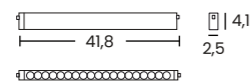

BETA KIRA 230V TRACK MAGNETIC 18W 3000/4000K