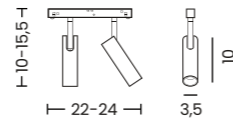

ALFA NIKO 2 TRACK MAGNETIC 2LINE 2X7W CCT SWITCH DIMM

Voltage = 48V	Lumens 507 / 695lm	Beam angle 38°
Light source 2x LED integrated	Kelvins 2800 / 4000 / 6500K	Rotation 350°
Power 24W	Protection level IP20	Tilt 90°
Type of control CCT SWITCH	Material aluminium / PVC	Finish matt

- black AZ6252
- white AZ6514