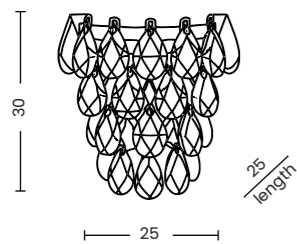

Barletta Wall Go

Code/Color	● AZ6906 rose gold / clear
Finish	shiny / shiny
Material	aluminium / crystal
Light source	1 x LED integrated
Power	18W
Kelvins	3000K