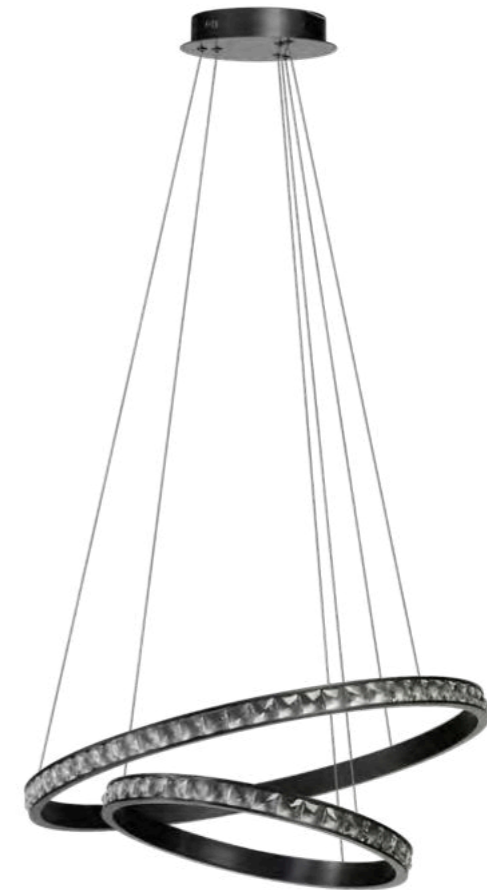

AZALEA 60+40 3-STEP DIMM BK

Azalea 60+40 3-Step DIMM Bk
AZ6773

3-STEP DIMM SYSTEM

Azalea 60+40 3-Step DIMM Bk

- Code/Color ● AZ6773 black / clear
- Finish brushed / shiny
- Material aluminium / crystal
- Light source 2 x LED integrated
- Power 41W
- Lumens 1967lm
- Kelvins 2906K
- Dimmable yes
- Type of control 3-STEP DIMMER