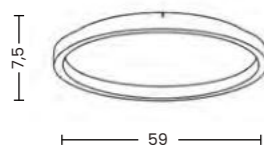

KRYPTON PENDANT 60 3-STEP CCT & KRYPTON TOP 60 3-STEP CCT

Krypton Pendant 60 3-Step CCT

Code/Color	● AZ6664 black / brown
Finish	matt / stone
Material	aluminium / gypsum / PVC
Light source	1 x LED integrated
Power	37W
Lumens	1200lm
Kelvins	2930 / 6100K
CCT	yes
Type of control	3-STEP CCT

Krypton Top 60 3-Step CCT

Code/Color	● AZ6665 black / brown
Finish	matt / stone
Material	aluminium / gypsum / PVC
Light source	1 x LED integrated
Power	37W
Lumens	1200lm
Kelvins	2930 / 6100K
CCT	yes
Type of control	3-STEP CCT

MOONS 3-STEP CCT WALL

Moons 3-Step CCT Wall

Code/Color	● AZ6666 brown / black
Finish	stone / matt
Material	stone / aluminium / silicone
Light source	2 x LED integrated
Power	31W
Lumens	193lm
Kelvins	2800 / 4000 / 5490K
CCT	yes
Type of control	3-STEP CCT