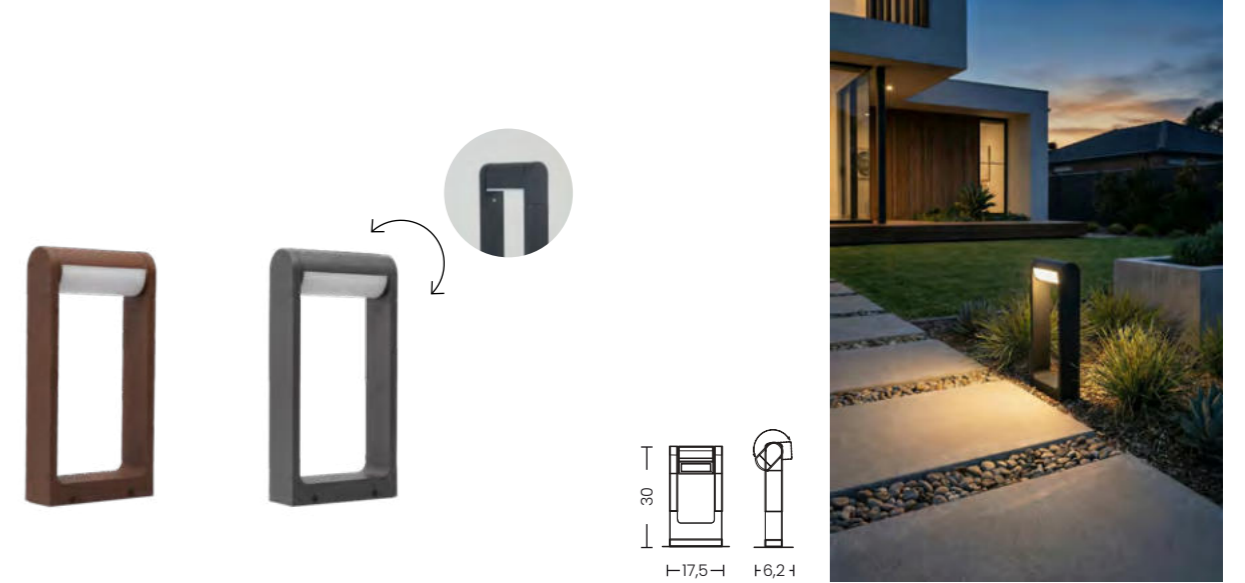

FRAME IP65 30 3000K

Code	Color	Finish	Material	Light Source	Lumens	Kelvins	Protection class
● AZ6638	corten	matt	aluminium / PVC	1 x LED integrated, 12W	960lm	3000K	IP65
● AZ6684	dark grey	matt	aluminium / PVC	1 x LED integrated, 12W	960lm	3000K	IP65
● AZ6760	black	matt	aluminium / PVC	1 x LED integrated, 12W	960lm	3000K	IP65