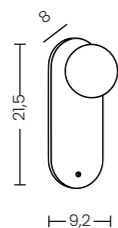

Amoro Wall CCT DIMM

Code/Color	○ AZ6720 white / white ● AZ6721 black / white
Finish	matt / matt
Material	aluminium / PVC
Light source	1 x LED integrated
Power	2W
Kelvins	3000 / 4000 / 6000K
Dimmable	yes
CCT	yes
Type of control	CCT, Dimmable