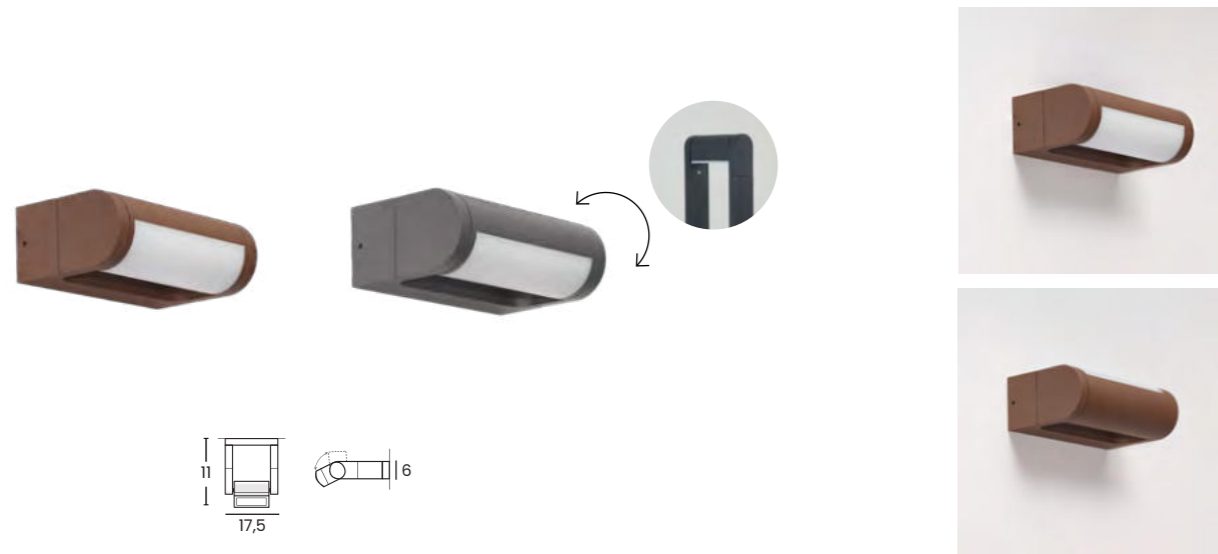

FRAME IP65 WALL 3000K

Code	Color	Finish	Material	Light Source	Lumens	Kelvins	Protection class
● AZ6635	corten	matt	aluminium / PVC	1 x LED integrated, 12W	960lm	3000K	IP65
● AZ6633	dark grey	matt	aluminium / PVC	1 x LED integrated, 12W	960lm	3000K	IP65
● AZ7014	black	matt	aluminium / PVC	1 x LED integrated, 12W	960lm	3000K	IP65