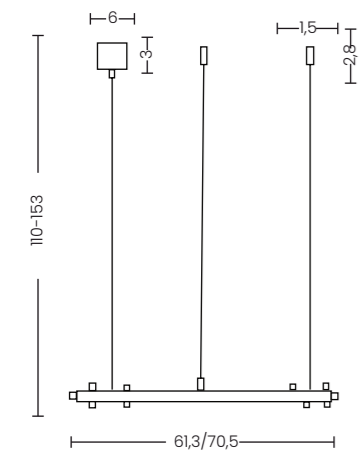

Bubbles
lampbody + shade