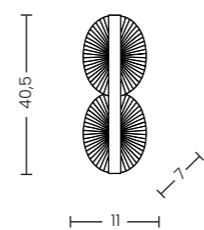

Pond 40 Wall Champagne

Code/Color	● AZ6781 champagne / clear
Finish	matt / shiny
Material	aluminium / acrylic
Light source	1 x LED integrated
Power	12W
Lumens	887lm
Kelvins	3000K