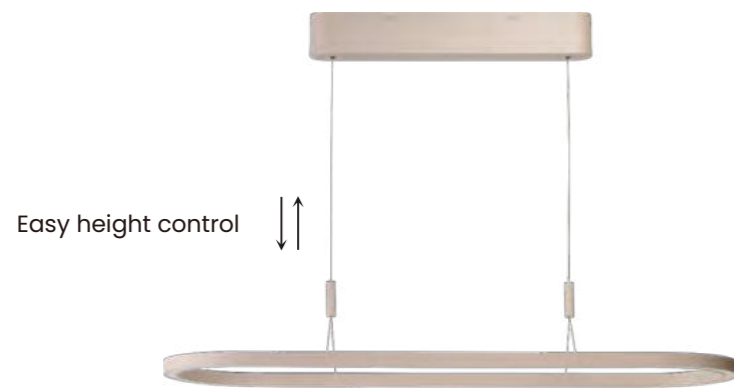

Layla 120 3000K DIMM Beige
AZ6756

Layla 120 3000K DIMM

Code/Color	○ AZ6754 white ● AZ6755 black ● AZ6756 beige
Finish	matt
Material	aluminium / silicone
Light source	1 x LED integrated
Power	50W
Kelvins	3000K
Dimmable	yes
Type of control	TRIAC DIMMER