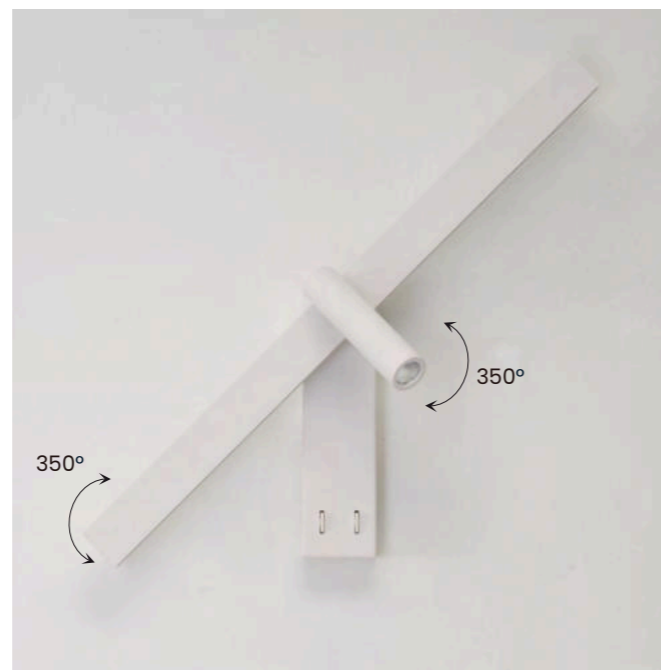

CASTOR WALL 70 CCT SWITCH

Castor Wall 70 CCT Switch WH
AZ7086

Castor Wall 70 CCT Switch BK
AZ7087

Castor Wall 70 CCT Switch

Code/Color	○ AZ7086 white ● AZ7087 black
Finish	matt
Material	aluminium / silicone
Light source	1 x LED integrated
Power	6W
Kelvins	3000 / 4000 / 6000K
CCT	yes
Type of control	CCT SWITCH