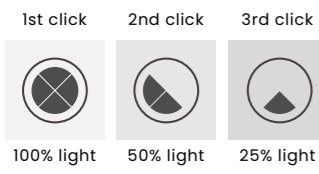

3-STEP DIMM SYSTEM

Meadow 4 3-Step DIMM Go

Code/Color	● AZ6775 gold / clear
Finish	brushed / shiny
Material	aluminium / PVC
Light source	4 x LED integrated
Power	17W
Lumens	1028lm
Kelvins	2961K
Dimmable	yes
Type of control	3-STEP DIMMER

Meadow 6 3-Step DIMM Go

Code/Color	● AZ6776 gold / clear
Finish	brushed / shiny
Material	aluminium / PVC
Light source	6 x LED integrated
Power	24W
Lumens	1472lm
Kelvins	2942K
Dimmable	yes
Type of control	3-STEP DIMMER