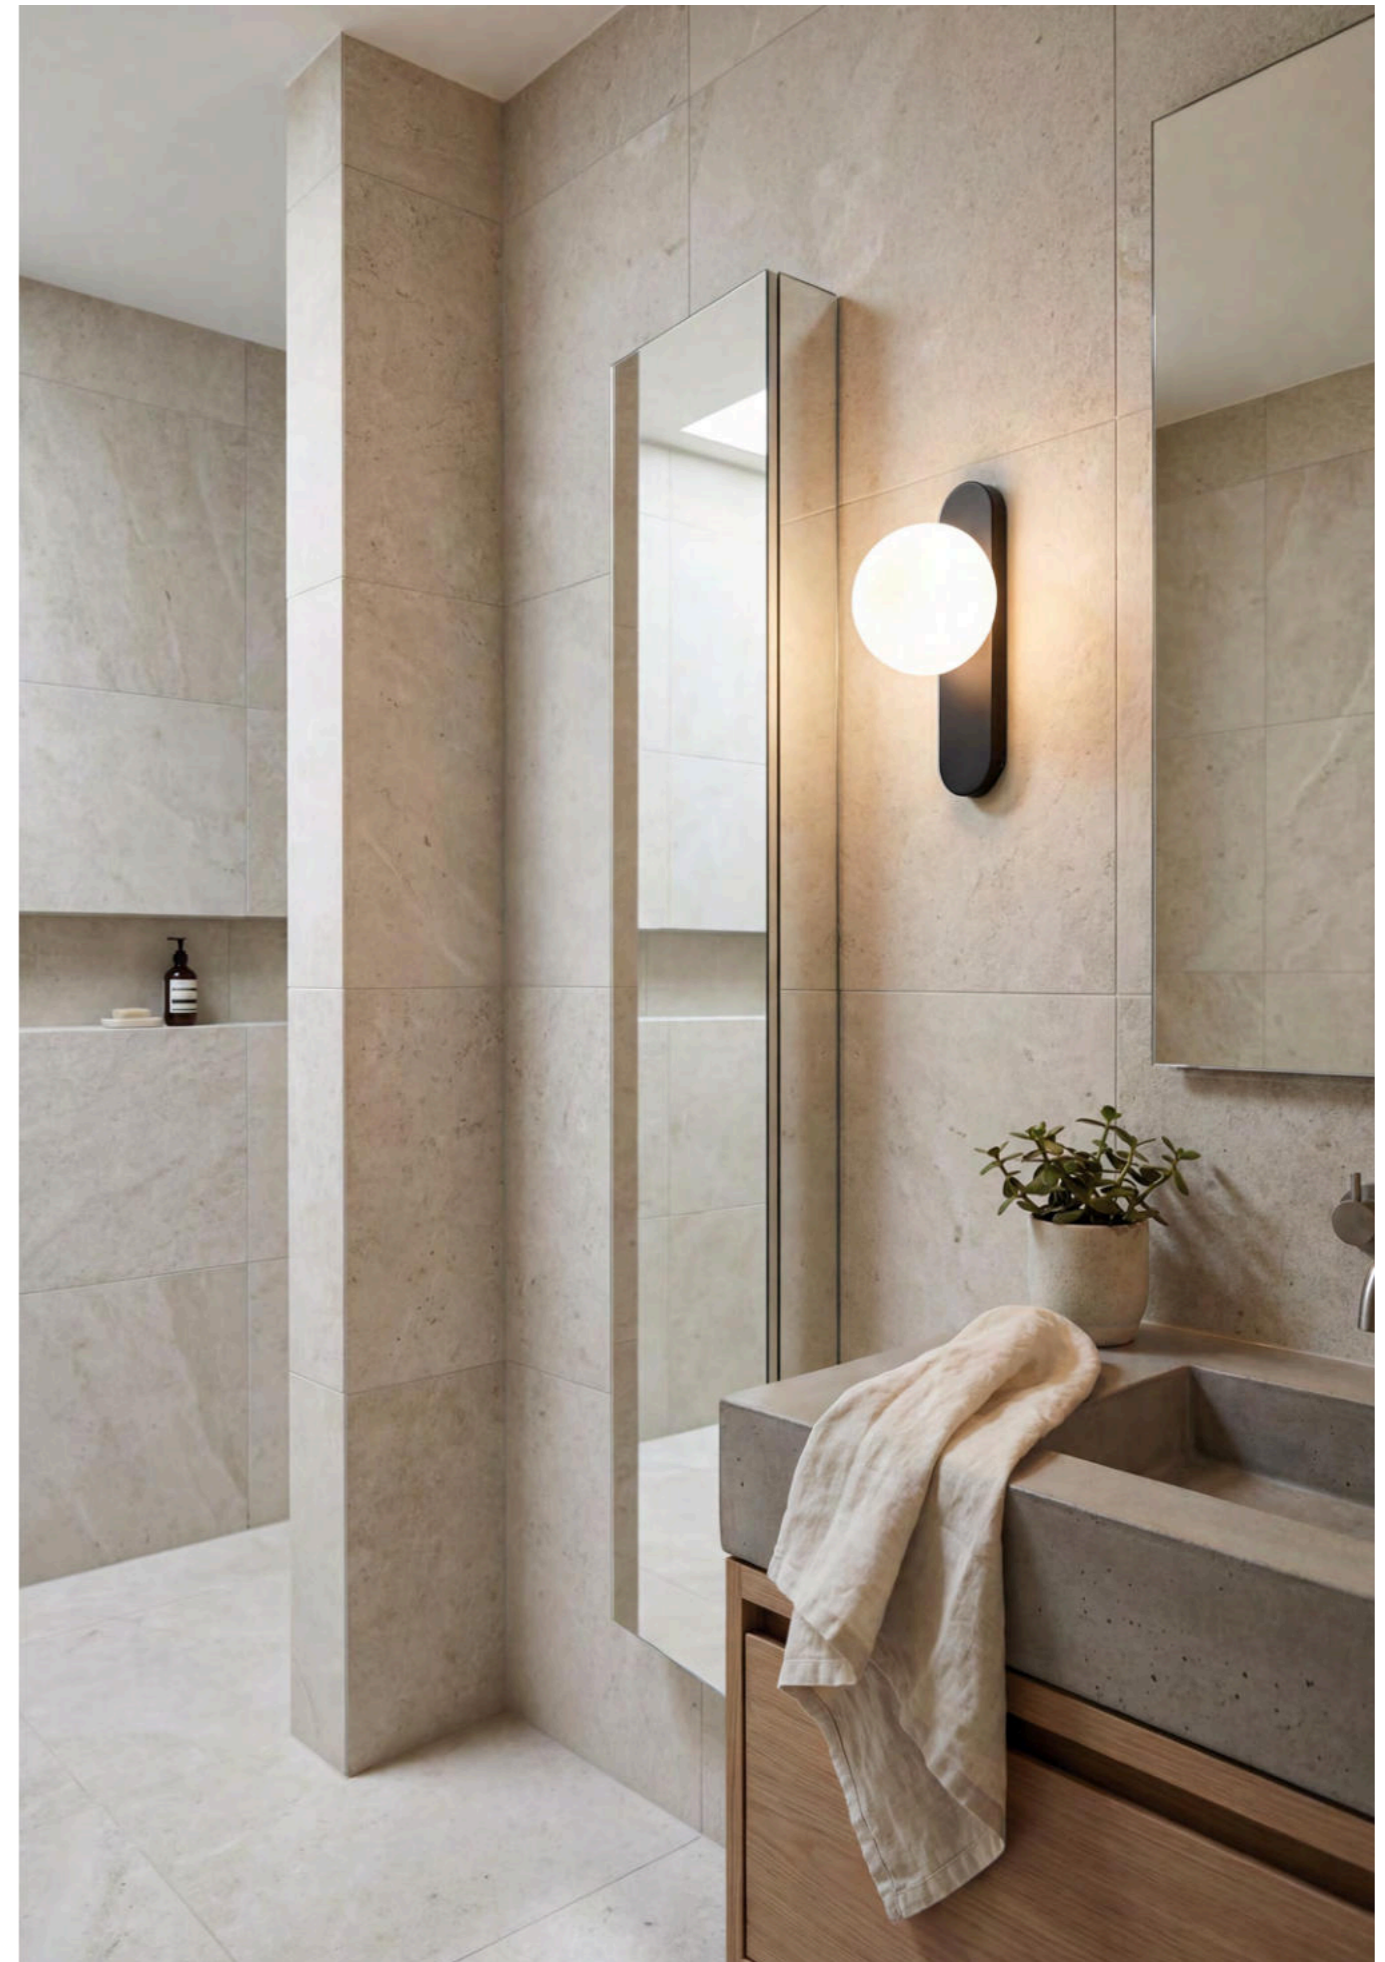

ELMO WALL IP44

Code	Color	Finish	Material	Light Source	Lumens	Kelvins	Protection class
● AZ6798	black	matt	aluminium / glass	1 x LED integrated, 5W	375lm	3000K	IP44
○ AZ6799	white	matt	aluminium / glass	1 x LED integrated, 5W	375lm	3000K	IP44