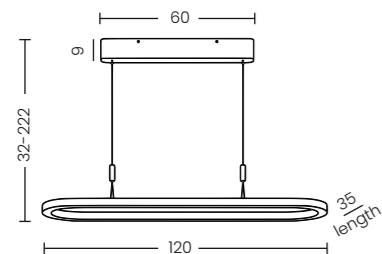

LAYLA 120 3000K DIMM

Layla 120 3000K DIMM Wh
AZ6754

Layla 120 3000K DIMM Bk
AZ6755

Layla 120 3000K DIMM Beige
AZ6756

Layla 120 3000K DIMM

Code/Color	○ AZ6754 white ● AZ6755 black ● AZ6756 beige
Finish	matt
Material	aluminium / silicone
Light source	1 x LED integrated
Power	50W
Kelvins	3000K
Dimmable	yes
Type of control	TRIAC DIMMER