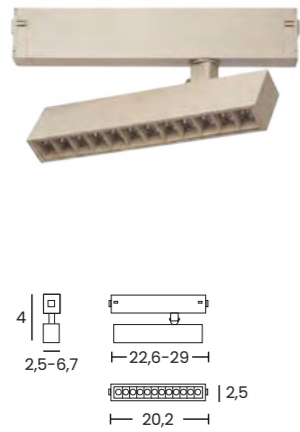

BETA SANDERS 230V TRACK MAGNETIC 9W 3000/4000K

Voltage 230V	Kelvins / Lumens 3000K 666lm 4000K 700lm	Light source 1x LED integrated
Power 9W	Beam angle 24°	Protection level IP20
Type of control dimmable	Tilt 90°	Rotation 350°
Material aluminium / PVC	Finish matt	

- 3000K black AZ5193
- 4000K black AZ5194
- 3000K beige AZ7355
- 4000K beige AZ7356