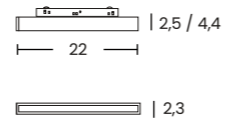

ALFA SAGA TRACK MAGNETIC 2LINE 12W CCT SWITCH DIMM

Voltage = 48V	Lumens 487 / 553lm	Beam angle 104°
Light source 1x LED integrated	Kelvins 2900 / 4000 / 7230K	Power 12W
Protection level IP20	Type of control CCT SWITCH	Material aluminium / PVC
Finish matt		

- black AZ6236
- white AZ6498