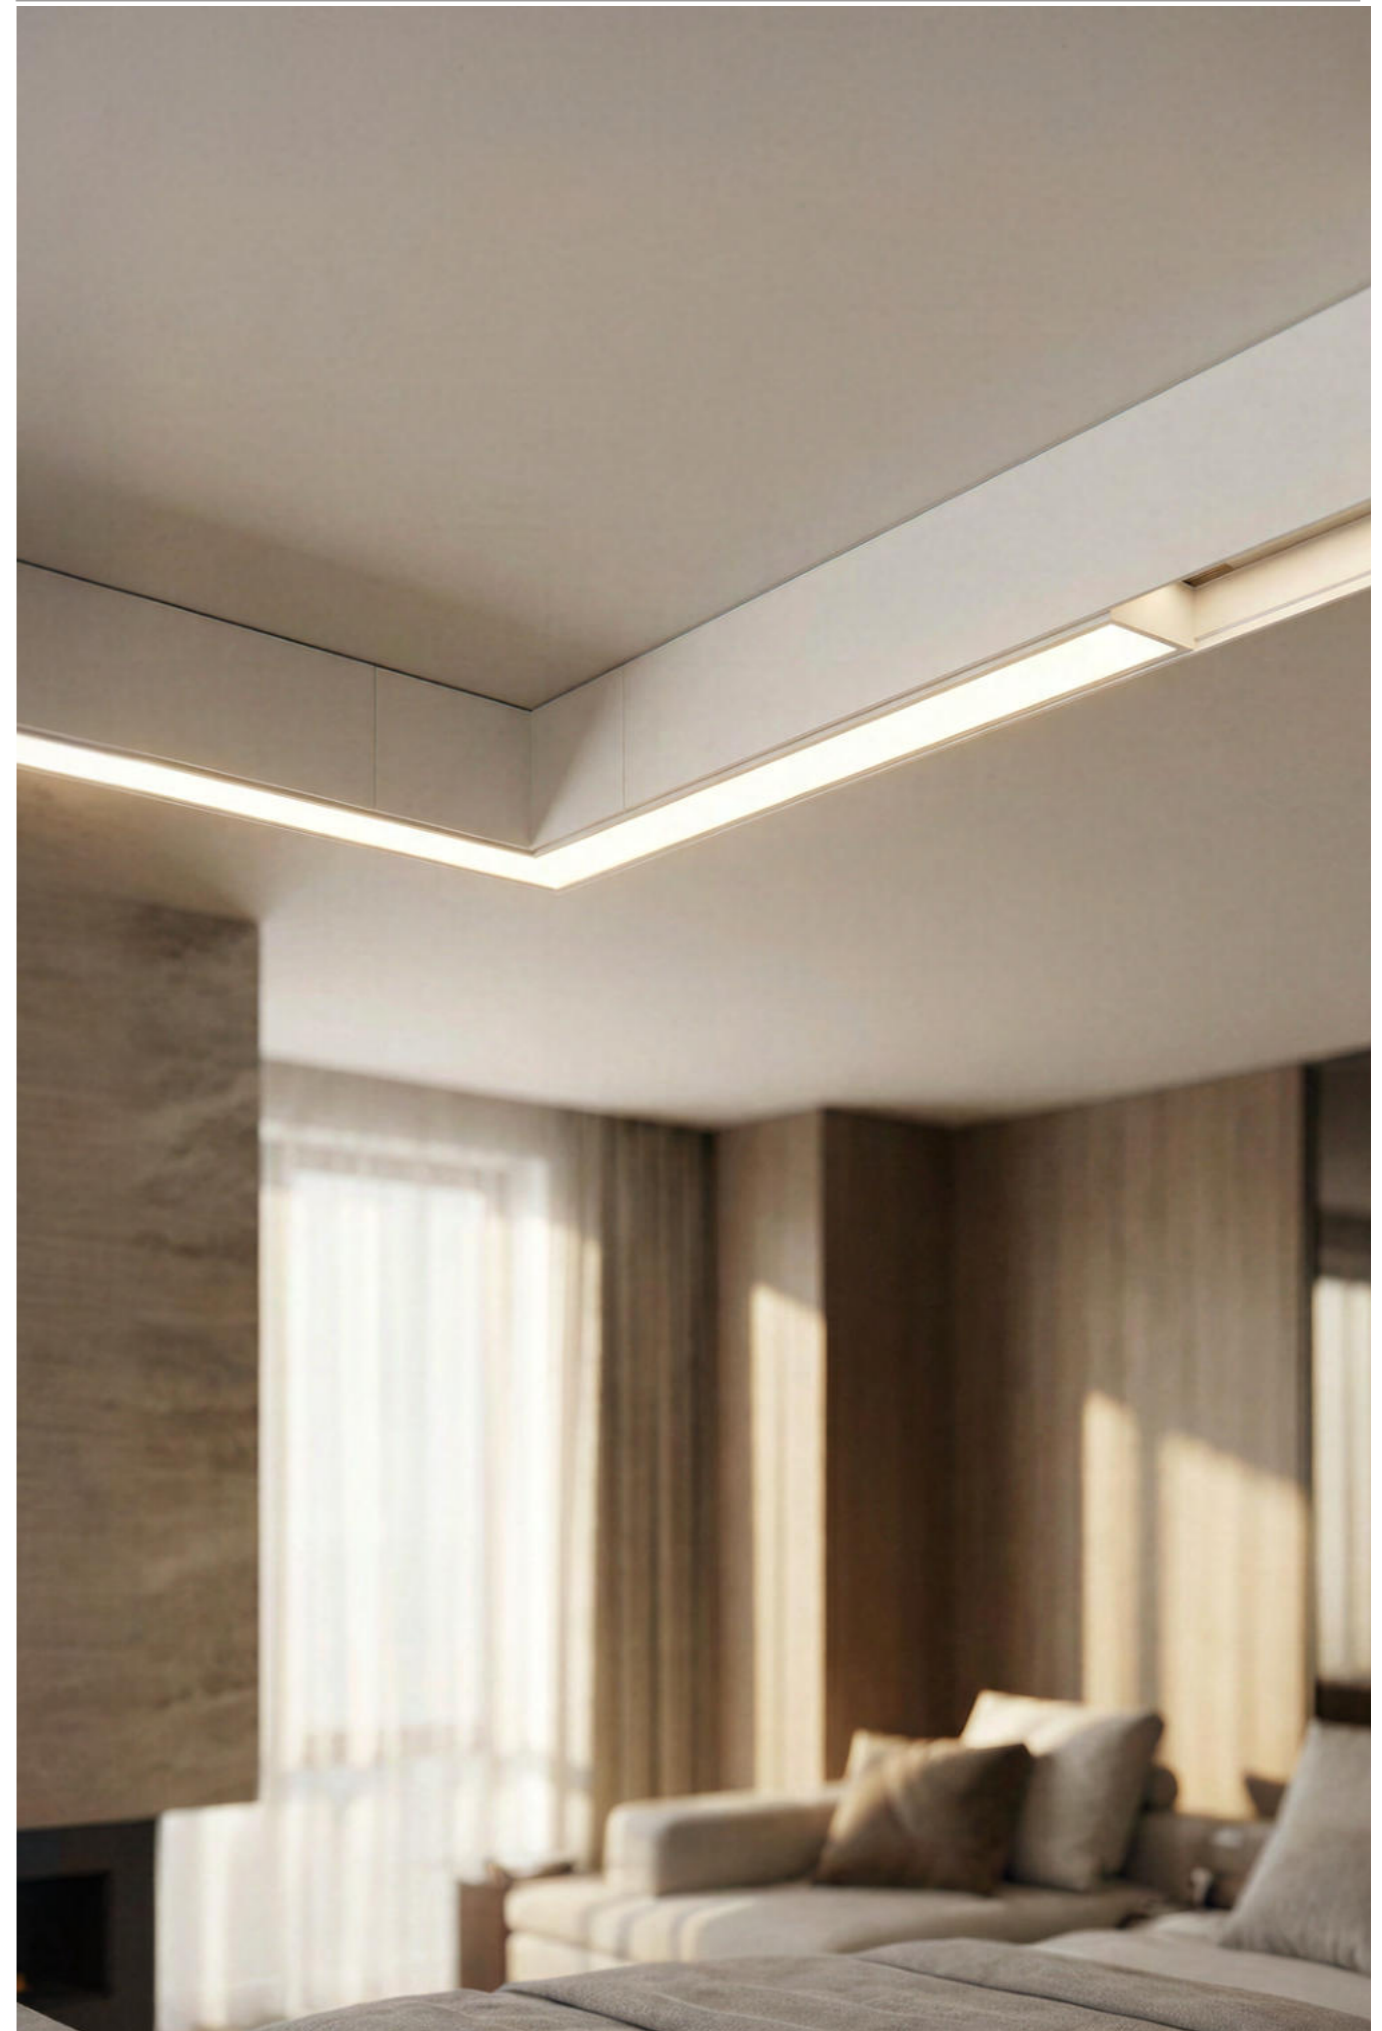

ALFA SAGA TRACK MAGNETIC 2LINE CORNER A 24W CCT SWITCH DIMM

Voltage ≈ 48V	Lumens 909 / 1032lm	Beam angle 104°
Light source 1x LED integrated	Kelvins 2900 / 4000 / 7274K	Power 24W
Protection level IP20	Type of control CCT SWITCH	Material aluminium / PVC
Type of control CCT SWITCH	Material aluminium / PVC	Finish matt

- black _____ AZ6244
- white _____ AZ6506

ALFA SAGA TRACK MAGNETIC 2LINE CORNER B 24W CCT SWITCH DIMM

Voltage ≈ 48V	Lumens 672 / 764lm	Beam angle 69°
Light source 1x LED integrated	Kelvins 2900 / 4000 / 7160K	Power 24W
Protection level IP20	Type of control CCT SWITCH	Material aluminium / PVC
Finish matt		

- black _____ AZ6245
- white _____ AZ6507