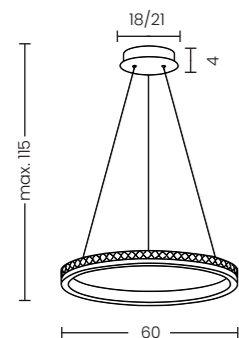

CAMELIA 60 3-STEP DIMM GO

Camelia 60 3-Step DIMM Go
AZ6770

3-STEP DIMM SYSTEM

Camelia 60 3-Step DIMM Go

Code/Color	● AZ6770 rose gold / clear
Finish	brushed / shiny
Material	aluminium / crystal
Light source	1 x LED integrated
Power	41W
Lumens	1739lm
Kelvins	2968K
Dimmable	yes
Type of control	3-STEP DIMMER