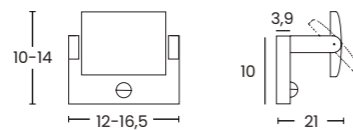

DURANTE IP54 CCT SWITCH

Code	Color	Finish	Material	Light Source	Lumens	Kelvins	Protection class
● AZ6537	black	matt	aluminium / PVC	1 x LED integrated, 21W	1680lm	2800 / 4000 / 6000K	IP54

DURANTE IP54 SENSOR CCT SWITCH