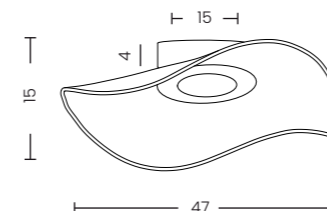

MEDUSA 50 PENDANT 3000K BK

Medusa 50 Pendant 3000K Bk

Code/Color	● AZ6788 black / clear
Finish	matt / shiny
Material	aluminium / acrylic
Light source	1 x LED integrated
Power	30W
Lumens	2200lm
Kelvins	3100K

MEDUSA 50 TOP 3000K BK

Medusa 50 Top 3000K Bk

Code/Color	● AZ6790 black / clear
Finish	matt / shiny
Material	aluminium / acrylic
Light source	1 x LED integrated
Power	30W
Lumens	2200lm
Kelvins	3100K