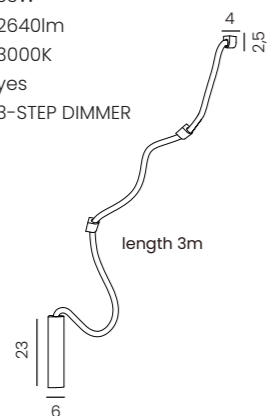

IVY 3m 3-STEP DIMM BK

Code/Color	o AZ6751 black / white
Finish	matt / matt
Material	aluminium / fabric
Light source	1 x LED integrated
Power	33W
Lumens	2640lm
Kelvins	3000K
Dimmable	yes
Type of control	3-STEP DIMMER