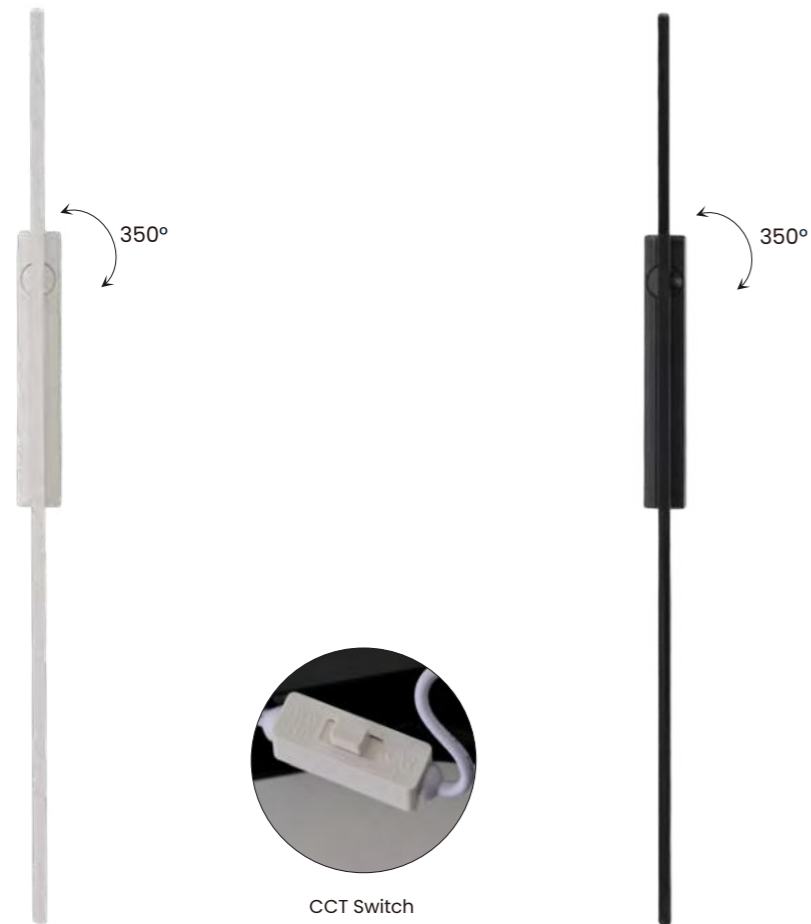

CASTOR WALL 70 CCT SWITCH

Castor Wall 70 CCT Switch WH
AZ7086

Castor Wall 70 CCT Switch BK
AZ7087

Castor Wall 70 CCT Switch

Code/Color	○ AZ7086 white ● AZ7087 black
Finish	matt
Material	aluminium / silicone
Light source	1 x LED integrated
Power	6W
Kelvins	3000 / 4000 / 6000K
CCT	yes
Type of control	CCT SWITCH