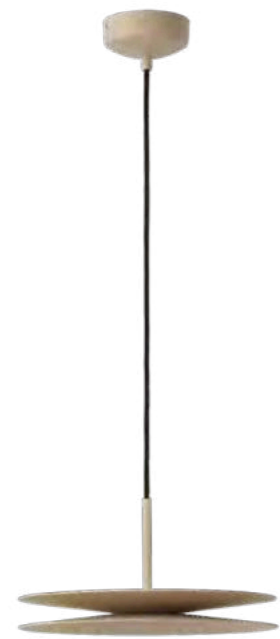

DISC PENDANT 35

Disc Pendant 35 Beige
AZ6742