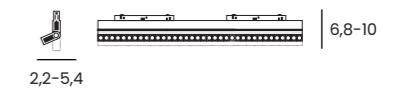

Voltage = 48V	Light source 1x LED integrated	Power 24W
Lumens 2340lm	Kelvins 3000/4000/6000K	Beam angle 28°
Protection level IP20	Type of control CCT SWITCH	Tilt 90°
Material aluminium / PVC	Finish matt / shiny