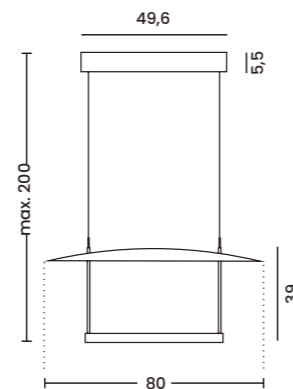

Portofino 80 3-Step DIMM

Code/Color	○ AZ6661 white/ black
Finish	matte / matte
Material	aluminium
Light source	1 x LED integrated
Power	39W
Lumens	1300lm
Kelvins	3000K
Dimmable	yes
Type of control	3-STEP DIMMER