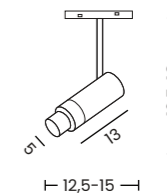

Voltage = 48V	Lumens 524 / 712lm	Beam angle 20° - 60°
Light source 1x LED integrated	Kelvins 2800 / 4000 / 6700K	Rotation 350°
Power 12W	Protection level IP20	Tilt 90°
Type of control CCT SWITCH	Material aluminium / PVC	Finish matt

- black AZ6256
- white AZ6517