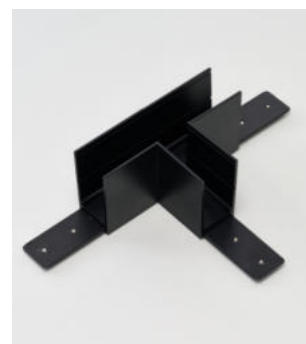

BETA TRACK MAGNETIC57 230V CONNECTOR T A

Color/Code	● black	_____	AZ6701
	○ white	_____	AZ6704
	● beige	_____	AZ7385