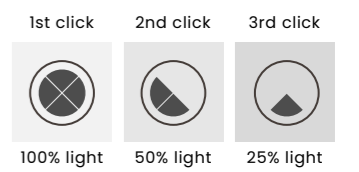

3-STEP DIMM SYSTEM