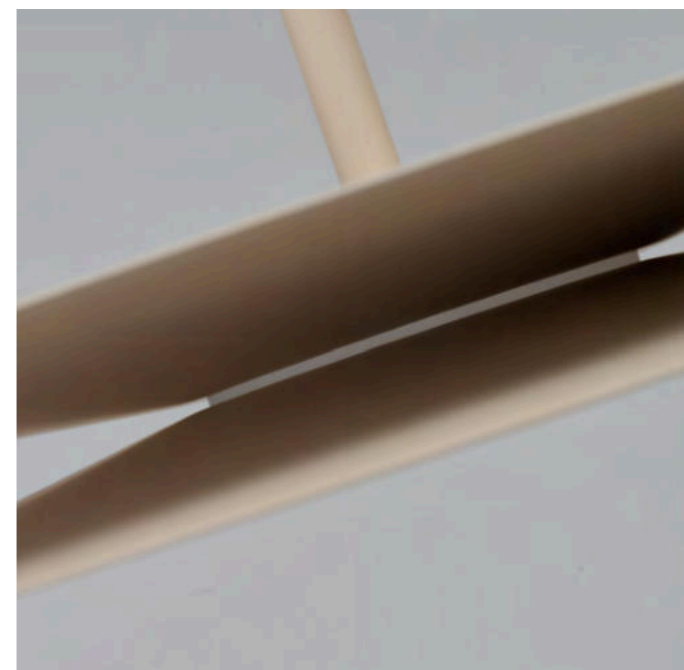

RIPPLE WALL

Ripple Wall 40 Beige
AZ6579

Ripple Wall 50 Auburn
AZ6582

Ripple Wall 40

Code/Color	<ul style="list-style-type: none"> ● AZ6579 beige / black ● AZ6580 auburn / black
Finish	matt / matt
Material	aluminium / aluminium
Light source	1 x LED integrated
Power	6W
Lumens	108lm
Kelvins	2740K