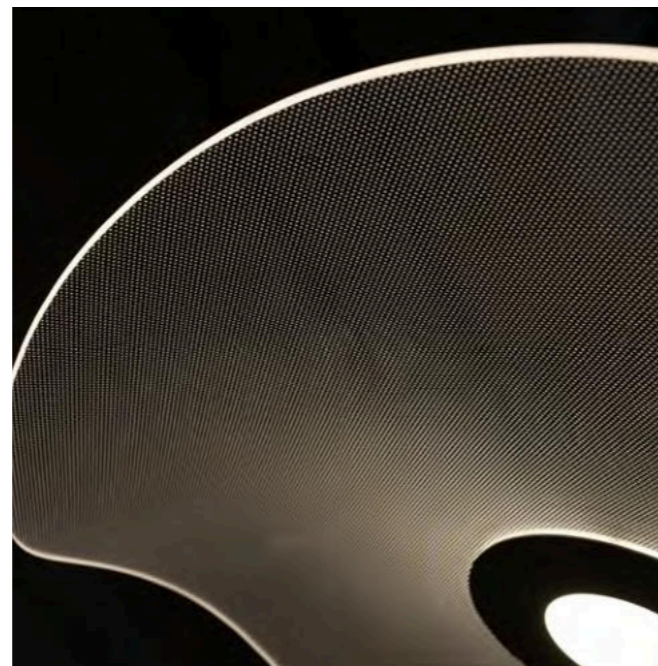

Medusa 70 Pendant 3000K BK

Code/Color	● AZ6789 black / clear
Finish	matt / shiny
Material	aluminium / acrylic
Light source	1 x LED integrated
Power	30W
Lumens	2170lm
Kelvins	3100K