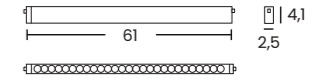

Voltage 230V	Lumens 3420lm	Light source 1x LED integrated
Kelvins 3000 - 6000K	Power 27W	Protection level IP20
Type of control BLUETOOTH	Material aluminium / PVC	Finish matt

- black AZ5177
- white AZ7242
- beige AZ7339