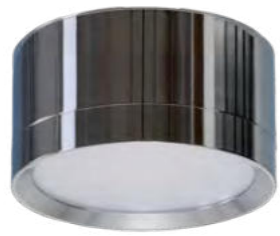

MARTON GX53 IP44