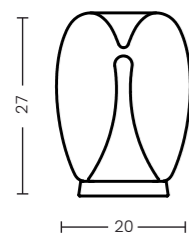

PAMELA 27 TABLE SMOKY

Pamela 27 Table Smoky

Code/Color	● AZ6899 smoky / black
Finish	shiny / matt
Material	aluminium / glass
Light source	1 x LED integrated
Power	9W
Lumens	960lm
Kelvins	3000K
Dimmable	yes
Type of control	TOUCH DIMMER

DECORATIVE STONE FOR PENDANT LAMP

Optional natural stone decorative element for **Azzardo** pendants.

Decorative Stone For Pendant Lamp D60

Code/Color	● AZ6671 beige
Finish	matt
Material	stone

Decorative Stone For Pendant Lamp D80

Code/Color	● AZ6670 beige
Finish	matt
Material	stone

Decorative Stone For Pendant Lamp D100

Code/Color	● AZ6669 beige
Finish	matt
Material	stone