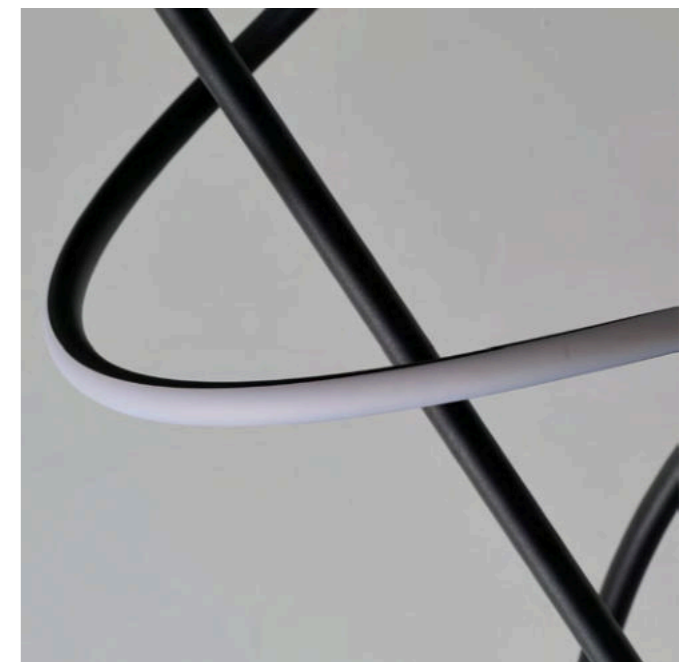

VIRGO PENDANT 120 3-STEP DIMM BK & VIRGO FLOOR DIMM BK

3-STEP DIMM SYSTEM

Virgo Pendant 120 3-Step DIMM Bk

Code/Color	● AZ7151 black
Finish	matt
Material	aluminium / acrylic
Light source	1 x LED integrated
Power	28W
Kelvins	3000K
Dimmable	yes
Type of control	3-STEP DIMMER

Virgo Floor DIMM Bk

Code/Color	● AZ7153 black
Finish	matt
Material	aluminium / acrylic
Light source	1 x LED integrated
Power	35W
Kelvins	3000K
Dimmable	yes
Type of control	FOOT DIMMER

VIRGO PENDANT 150 3-STEP DIMM BK

Virgo Pendant 150 3-Step DIMM Bk

Code/Color	● AZ7152 black
Finish	matt
Material	aluminium / acrylic
Light source	1 x LED integrated
Power	35W
Kelvins	3000K
Dimmable	yes
Type of control	3-STEP DIMMER