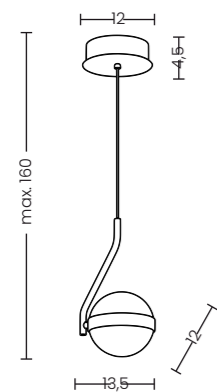

ASTRID 1 PENDANT BK & ASTRID FLOOR DIMM BK

Astrid 1 Pendant Bk

Code/Color	● AZ7196 black / clear
Finish	matt / shiny
Material	aluminium / glass
Light source	1 x LED integrated
Power	6W
Kelvins	3000K

Astrid Floor DIMM Bk

Code/Color	● AZ6893 black / clear
Finish	matt / shiny
Material	aluminium / glass
Light source	3 x LED integrated
Power	24W
Kelvins	3000K
Dimmable	yes
Type of control	FOOT DIMMER