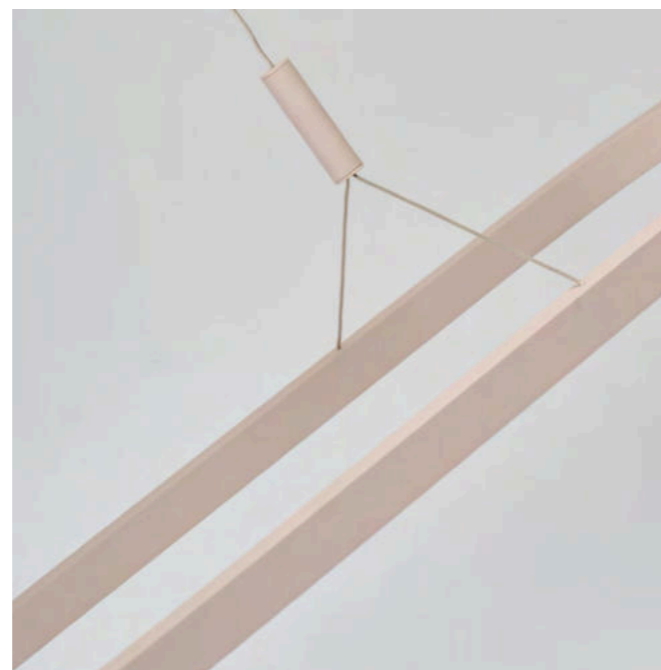

LAYLA 120 3000K DIMM

Layla 120 3000K DIMM

Code/Color	○ AZ6754 white ● AZ6755 black ● AZ6756 beige
Finish	matt
Material	aluminium / silicone
Light source	1 x LED integrated
Power	50W
Kelvins	3000K
Dimmable	yes
Type of control	TRIAC DIMMER

LAYLA 150 3000K DIMM

Layla 150 3000K DIMM

Code/Color	○ AZ6757 white ● AZ6758 black ● AZ6759 beige
Finish	matt
Material	aluminium / silicone
Light source	1 x LED integrated
Power	60W
Kelvins	3000K
Dimmable	yes
Type of control	TRIAC DIMMER