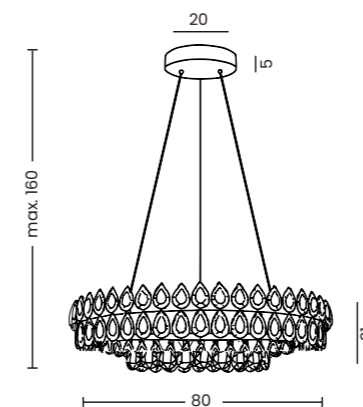

Barletta 80 Pendant 3-Step DIMM Go

Code/Color	● AZ6900 rose gold / clear
Finish	shiny / shiny
Material	aluminium / crystal
Light source	1 x LED integrated
Power	90W
Kelvins	3000K
Dimmable	yes
Type of control	3-STEP DIMMER