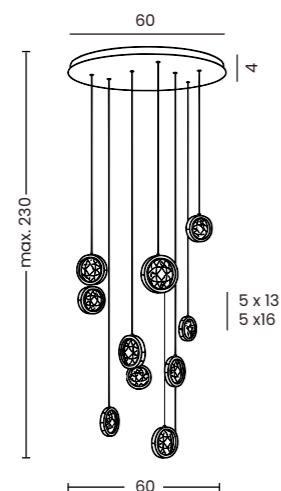

3-STEP DIMM SYSTEM

EUFORIA PENDANT ROUND 10 3-STEP DIMM GO

Euforia Pendant Round 10 3-Step DIMM Go
AZ6739

3-STEP DIMM SYSTEM

Euforia Pendant Round 10 3-Step DIMM Go

- Code/Color ● AZ6739 gold / clear
- Finish shiny / shiny
- Material aluminium / acrylic
- Light source 10 x LED integrated
- Power 52W
- Kelvins 3000K
- Dimmable yes
- Type of control 3-STEP DIMMER