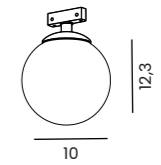

Voltage 48V	Lumens 450lm	Light source 1x LED integrated
Light source 1x LED integrated	Power 5W	Protection level IP20
Type of control CCT	Material glass / PVC	Finish matt

o white AZ6973