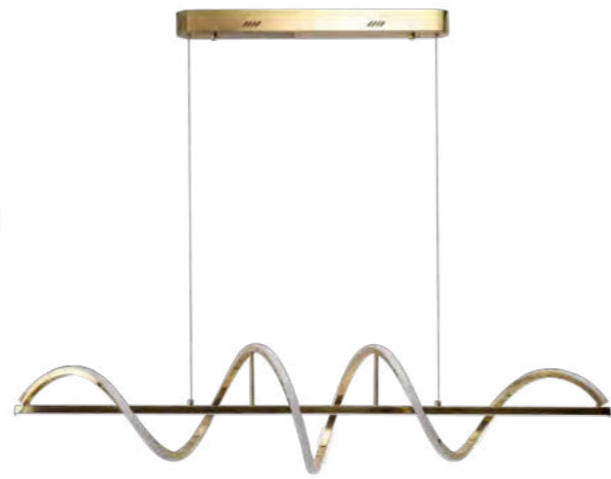

MEMPHIS PENDANT 3-STEP DIMM

Memphis Pendant 3-Step DIMM Bk
AZ6815

Memphis Pendant 3-Step DIMM Go
AZ6814

3-STEP DIMM SYSTEM

1st click	2nd click	3rd click
100% light	50% light	25% light

Memphis Pendant 3-Step DIMM