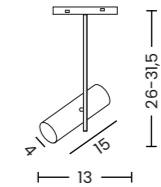

ALFA PORTO TRACK MAGNETIC 2LINE 12W CCT SWITCH DIMM

Voltage = 48V	Lumens 502 / 693lm	Beam angle 31°
Light source 1x LED integrated	Kelvins 2800 / 4000 / 6500K	Power 12W
Protection level IP20	Tilt 310°	Type of control CCT SWITCH
Material aluminium / PVC	Finish matt	

- black AZ6254
- white AZ6516

ALFA OPTICA TRACK MAGNETIC 2LINE 12W CCT SWITCH DIMM