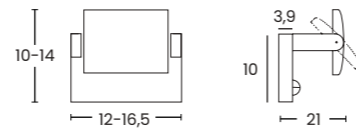

DURANTE IP54 CCT SWITCH