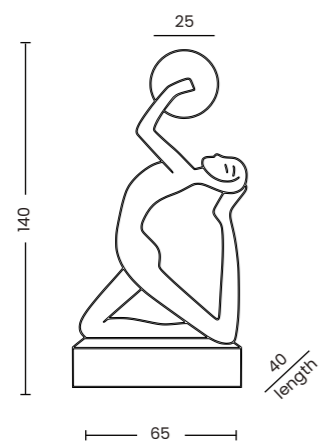

ARTEMIS BK

Artemis Bk

Code/Color

Finish

Material

Light source

- AZ6783 black / white
  matt / matt
- FRP / aluminium / glass
- 1 x E27 only LED