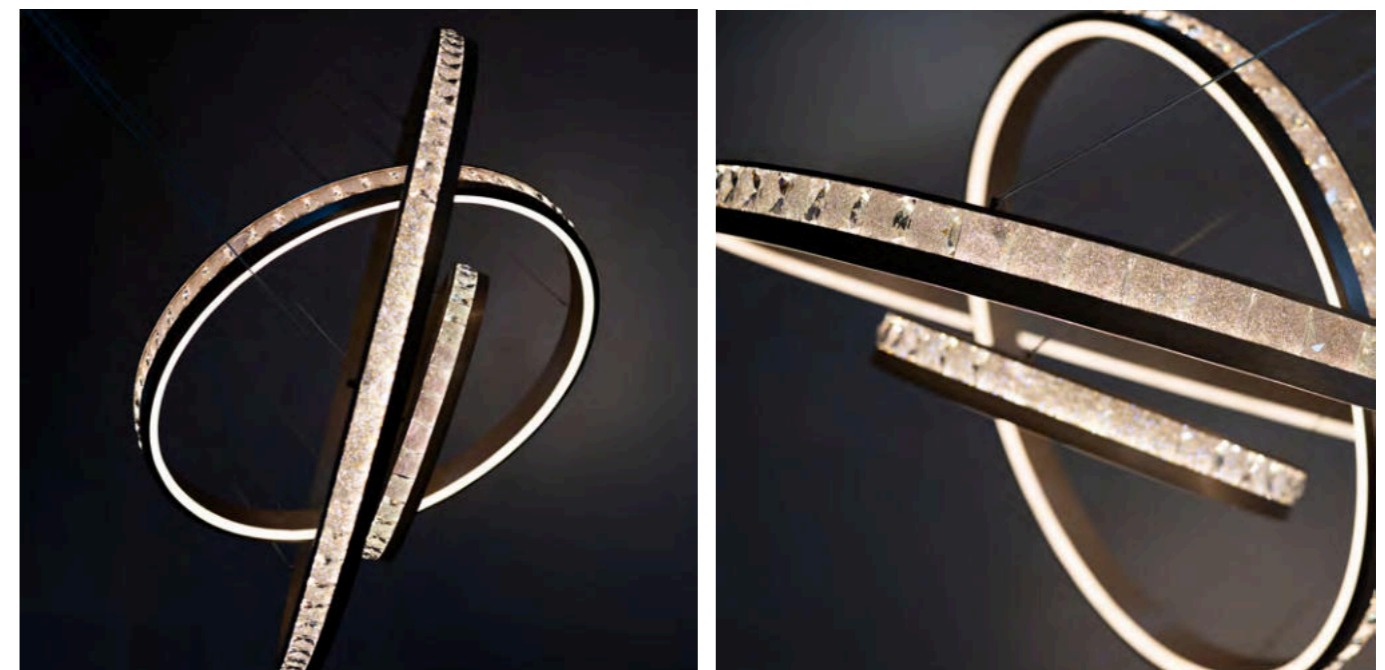

CAMELIA 40+60+80 3-STEP DIMM GO

CAMELIA 40+60+80 3-STEP DIMM Go
AZ6769

3-STEP DIMM SYSTEM

Camelia 40+60+80 3-Step DIMM Go

- Code/Color ● AZ6769 rose gold / clear
- Finish brushed / shiny
- Material aluminium / crystal
- Light source 3 x LED integrated
- Power 118W
- Lumens 4867lm
- Kelvins 2931K
- Dimmable yes
- Type of control 3-STEP DIMMER