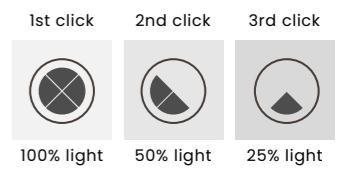

3-STEP DIMM SYSTEM