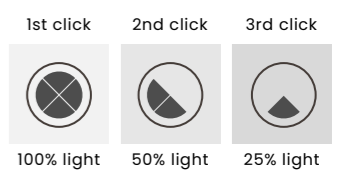

3-STEP DIMM SYSTEM