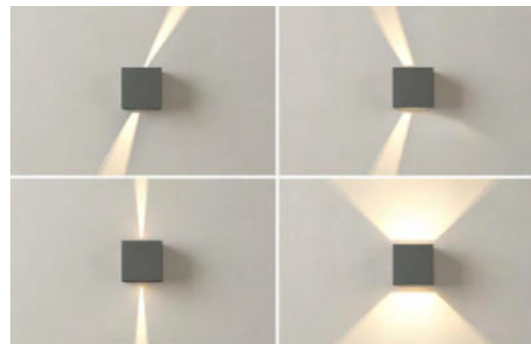

Adjustable light angle

Code	Color	Finish	Material	Light Source	Lumens	Kelvins	Protection class
● AZ7093	dark grey	matt	aluminium	1 x LED integrated, 20W	1600lm	4000K	IP65