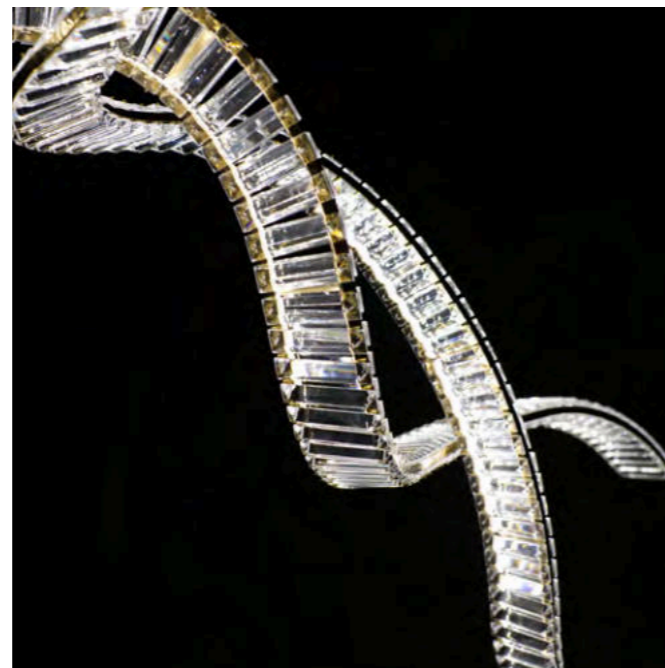

SPARK SPIRAL XXL CCT SWITCH DIMM

Spark Spiral XXL CCT Switch DIMM Go
AZ6898

Spark Spiral XXL CCT Switch DIMM Ch
AZ6897

Spark Spiral XXL CCT Switch DIMM Ch

Code/Color	● AZ6897 chrome / clear
Code/Color	● AZ6898 gold / clear
Finish	shiny / shiny
Material	aluminium / crystal
Light source	2 x LED integrated
Power	280W
Kelvins	3000 / 3500 / 4000K
Dimmable	yes
CCT	yes
Type of control	CCT SWITCH, TRIAC DIMMER