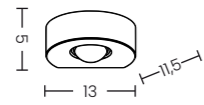

FIGARO WALL IP54 3000K BK