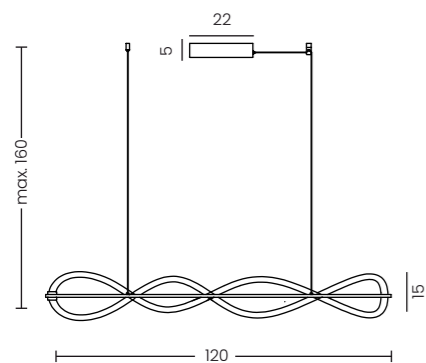

PESCARA PENDANT 120 3-STEP DIMM BK & PESCARA WALL BK

3-STEP DIMM SYSTEM

1st click	2nd click	3rd click
100% light	50% light	25% light

Pescara Pendant 120 3-Step DIMM Bk

Code/Color	● AZ6745 black / white
Finish	matt / matt
Material	aluminium / silicone
Light source	1 x LED integrated
Power	25W
Lumens	2000lm
Kelvins	3000K
Dimmable	yes
Type of control	3-STEP DIMMER

Pescara Wall Bk

Code/Color	● AZ6747 black / white
Finish	matt / matt
Material	aluminium / silicone
Light source	1 x LED integrated
Power	10W
Lumens	800lm
Kelvins	3000K

PESCARA PENDANT 150 3-STEP DIMM BK

Pescara Pendant 150 3-Step DIMM Bk

Code/Color	● AZ6746 black / white
Finish	matt / matt
Material	aluminium / silicone
Light source	1 x LED integrated
Power	33W
Lumens	2640lm
Kelvins	3000K
Dimmable	yes
Type of control	3-STEP DIMMER