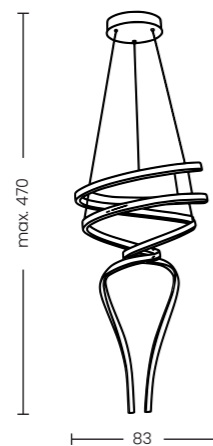

Ribana 3-Step DIMM Bk

- Code/Color ● AZ6780 black
- Finish matt
- Material aluminium / silicone
- Light source 2 x LED integrated
- Power 167W
- Lumens 7352lm
- Kelvins 3000K
- Dimmable yes
- Type of control 3-STEP DIMMER