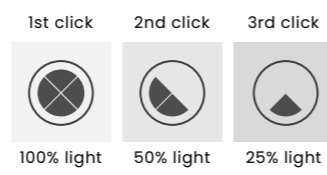

3-STEP DIMM SYSTEM