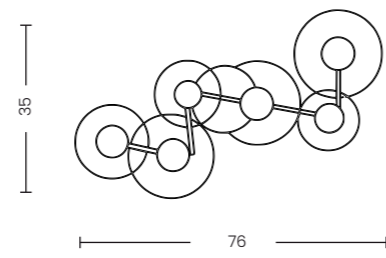

MEADOW 3-STEP DIMM GO

3-STEP DIMM SYSTEM

Meadow 4 3-Step DIMM Go

Code/Color	● AZ6775 gold / clear
Finish	brushed / shiny
Material	aluminium / PVC
Light source	4 x LED integrated
Power	17W
Lumens	1028lm
Kelvins	2961K
Dimmable	yes
Type of control	3-STEP DIMMER

Meadow 6 3-Step DIMM Go

Code/Color	● AZ6776 gold / clear
Finish	brushed / shiny
Material	aluminium / PVC
Light source	6 x LED integrated
Power	24W
Lumens	1472lm
Kelvins	2942K
Dimmable	yes
Type of control	3-STEP DIMMER