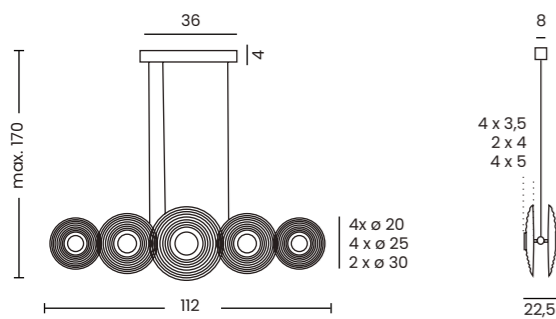

NAZAR PENDANT 5 3-STEP DIMM & NAZAR WALL

Nazar Pendant 5 3-Step DIMM

Code/Color	● AZ6531 amber / brass
Finish	shiny / brushed
Material	glass / aluminium
Light source	10 x LED integrated
Power	56W
Lumens	998lm
Kelvins	3100K
Dimmable	yes
Type of control	3-STEP DIMMER

Nazar Wall 20

Code/Color	● AZ6529 amber / brass
Finish	shiny / brushed
Material	glass / aluminium
Light source	1 x LED integrated
Power	11W
Lumens	120lm
Kelvins	2849K

Nazar Wall 30

Code/Color	● AZ6530 amber / brass
Finish	shiny / brushed
Material	glass / aluminium
Light source	1 x LED integrated
Power	11W
Lumens	158lm
Kelvins	3191K