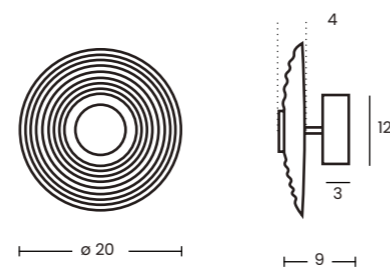

NAZAR PENDANT 5 3-STEP DIMM & NAZAR WALL

Nazar Pendant 5 3-Step DIMM

Code/Color	● AZ6531 amber / brass
Finish	shiny / brushed
Material	glass / aluminium
Light source	10 x LED integrated
Power	56W
Lumens	998lm
Kelvins	3100K
Dimmable	yes
Type of control	3-STEP DIMMER

Nazar Wall 20

Code/Color	● AZ6529 amber / brass
Finish	shiny / brushed
Material	glass / aluminium
Light source	1 x LED integrated
Power	11W
Lumens	120lm
Kelvins	2849K

Nazar Wall 30

Code/Color	● AZ6530 amber / brass
Finish	shiny / brushed
Material	glass / aluminium
Light source	1 x LED integrated
Power	11W
Lumens	158lm
Kelvins	3191K