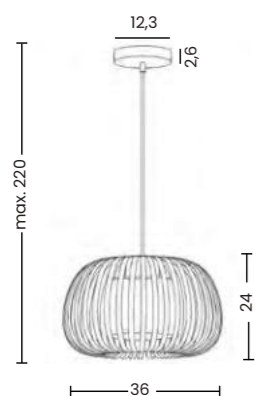

Agora Pendant

Code/Color	○ AZ6641 white / white
	● AZ6642 blue / white
	● AZ6644 beige / white
	● AZ6645 pink / white
Finish	fabric / matt
Material	fabric / aluminium
Light source	1x E27 only LED