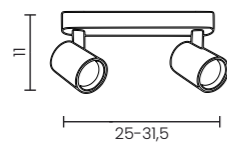

EXO 1 BEIGE

Code	Color	Finish	Material	Light Source	Protection class
● AZ7111	beige	matt	aluminium	1 x GU10, 40W	IP20

EXO 2 BEIGE

Code	Color	Finish	Material	Light Source	Protection class
● AZ7112	beige	matt	aluminium	2 x GU10, 40W	IP20

EXO 3 BEIGE

Code	Color	Finish	Material	Light Source	Protection class
● AZ7113	beige	matt	aluminium	3 x GU10, 40W	IP20