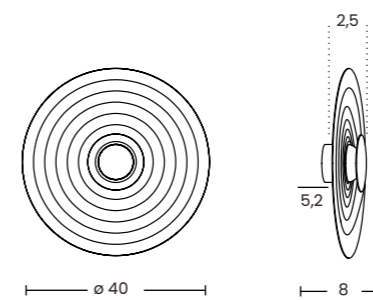

RIPPLE WALL

Ripple Wall 40

Code/Color	● AZ6579 beige / black ● AZ6580 auburn / black
Finish	matt / matt
Material	aluminium / aluminium
Light source	1 x LED integrated
Power	6W
Lumens	108lm
Kelvins	2740K

Ripple Wall 50

Code/Color	● AZ6581 beige / black ● AZ6582 auburn / black
Finish	matt / matt
Material	aluminium / aluminium
Light source	1 x LED integrated
Power	6W
Lumens	108lm
Kelvins	2675K