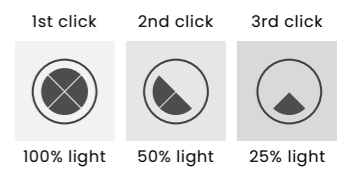

3-STEP DIMM SYSTEM