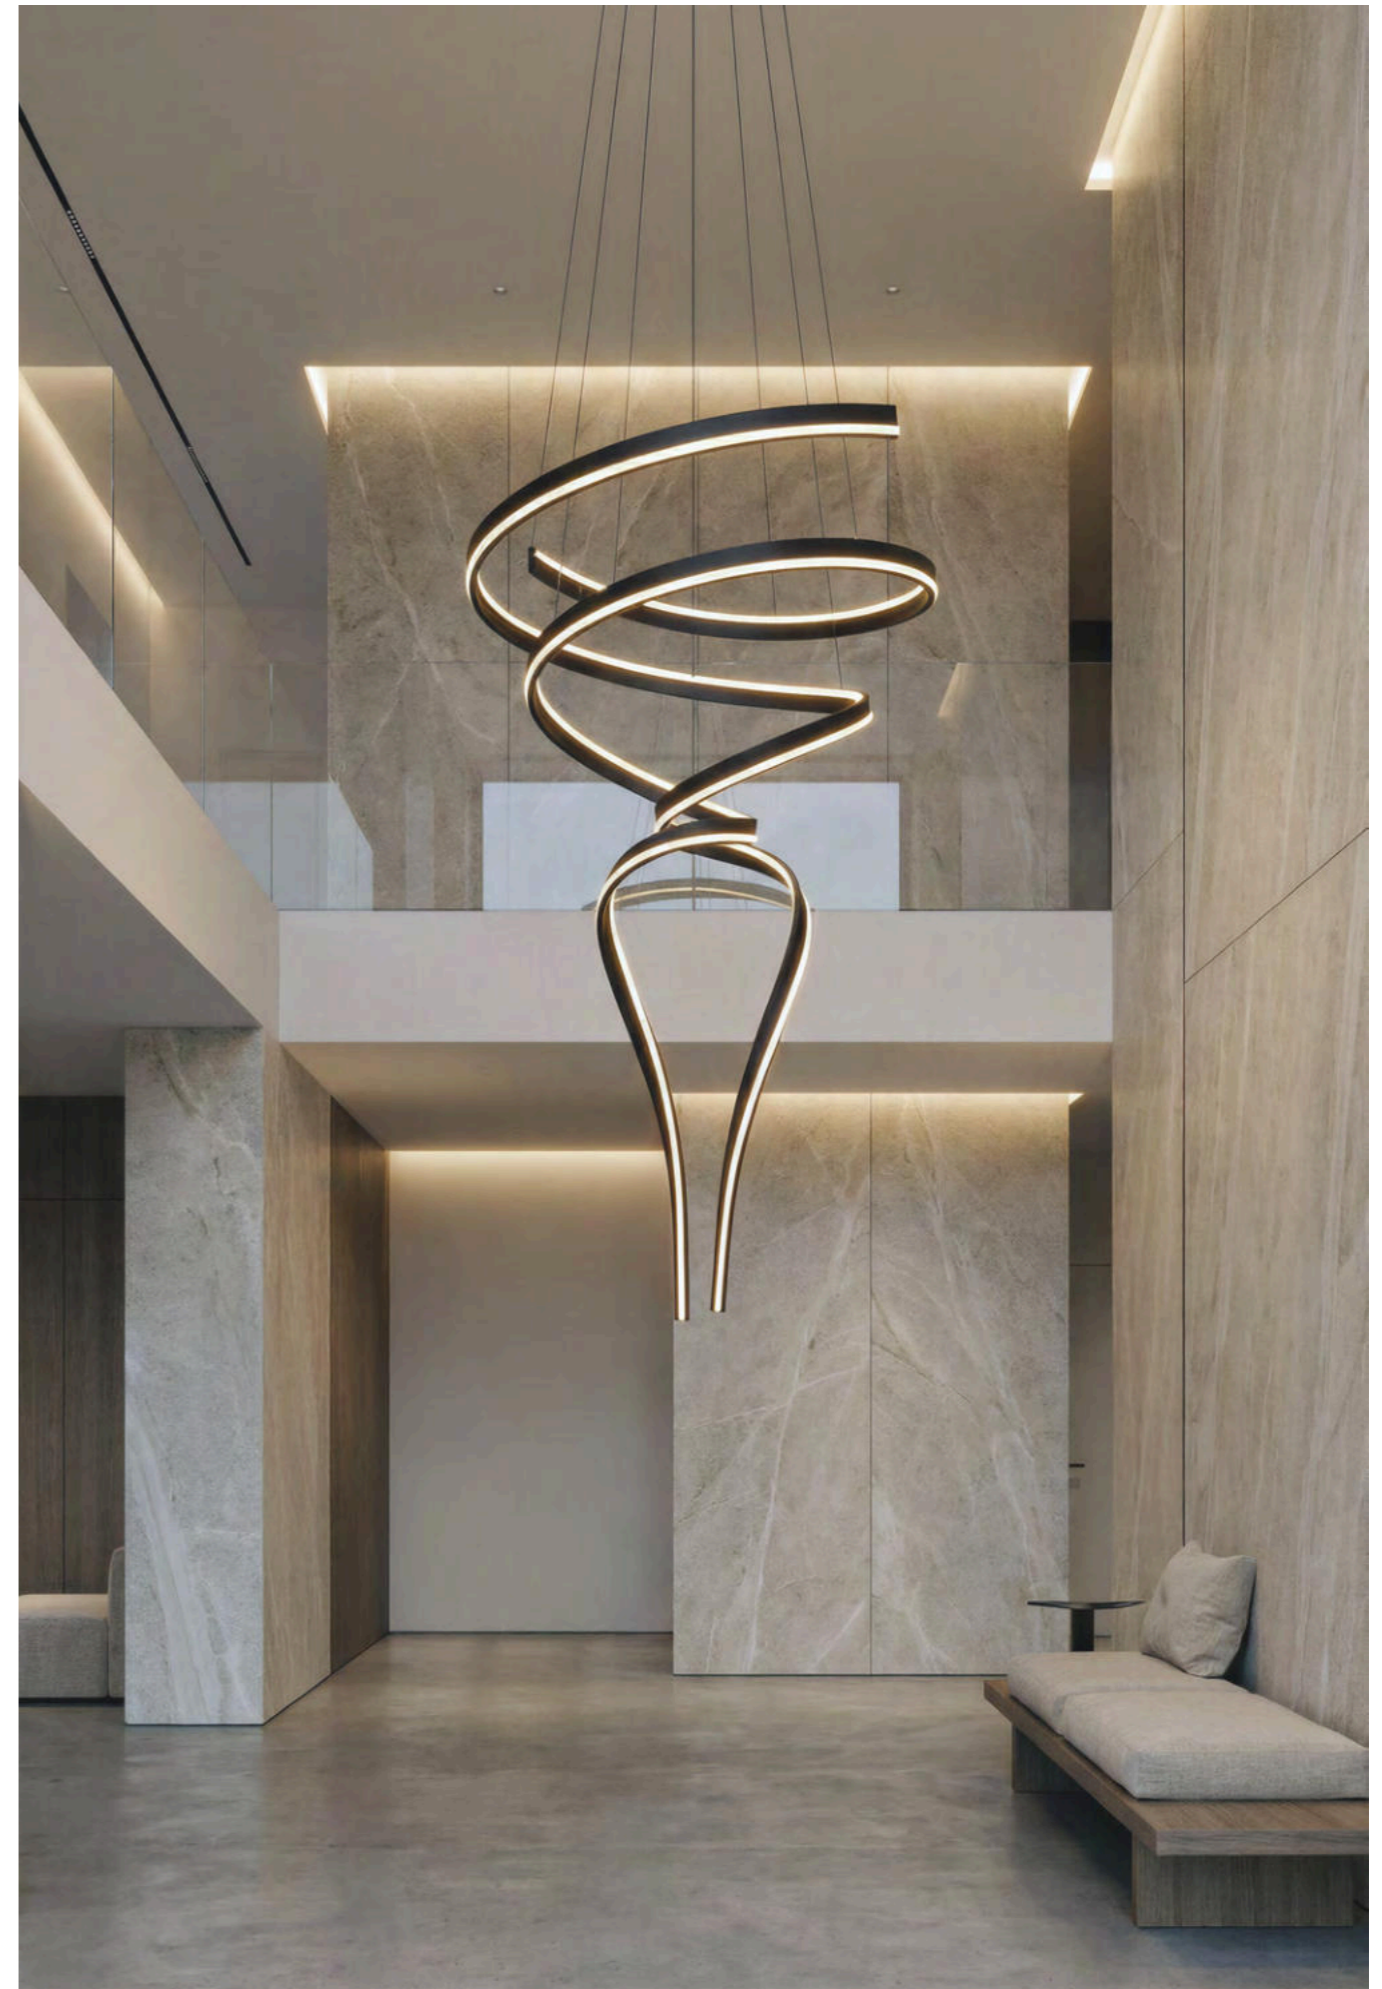

RIBANA 3-STEP DIMM BK

3-STEP DIMM SYSTEM

Ribana 3-Step DIMM Bk

- Code/Color ● AZ6780 black
- Finish matt
- Material aluminium / silicone
- Light source 2 x LED integrated
- Power 167W
- Lumens 7352lm
- Kelvins 3000K
- Dimmable yes
- Type of control 3-STEP DIMMER