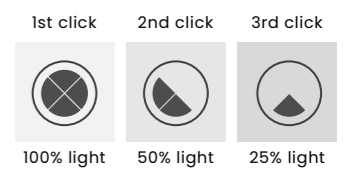

3-STEP DIMM SYSTEM