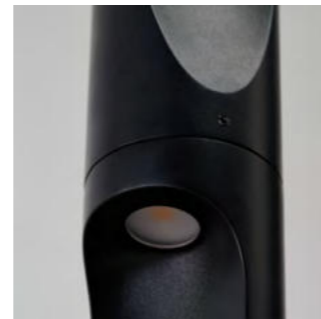

FUEGO 80 IP65 3000K

Code	Color	Finish	Material	Light Source	Lumens	Kelvins	Protection class
● AZ7132	brown	matt	aluminium	2 x LED integrated, 12W	960lm	3000K	IP65
● AZ7133	black	matt	aluminium	2 x LED integrated, 12W	960lm	3000K	IP65