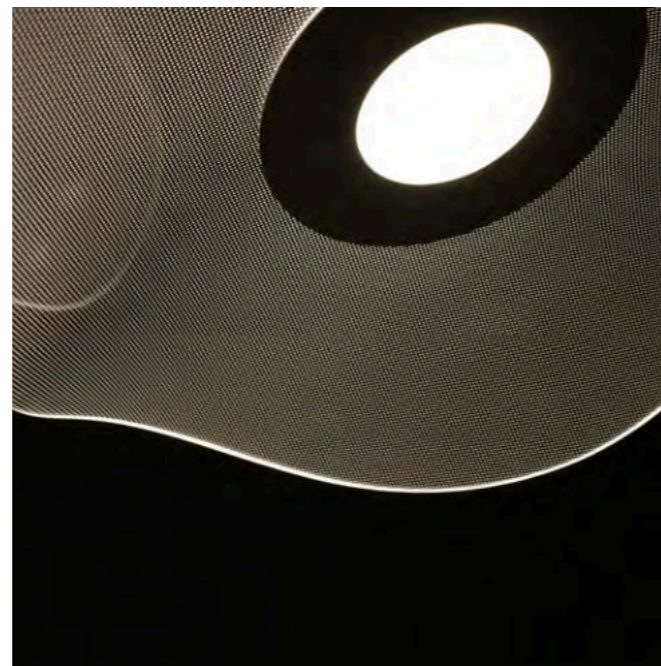

Medusa 50 Pendant 3000K Bk

Code/Color	● AZ6788 black / clear
Finish	matt / shiny
Material	aluminium / acrylic
Light source	1 x LED integrated
Power	30W
Lumens	2200lm
Kelvins	3100K