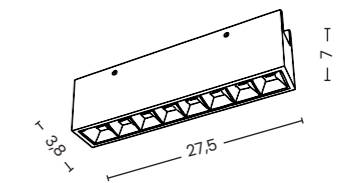

Light source	Power	Lumens
1x LED integrated	20W	1000lm
Kelvins	CRI [Ra]	Beam angle
4000K	≥ 90	45°
Protection level	Material	
IP65	aluminium	

- black AZ6955
- white AZ6954