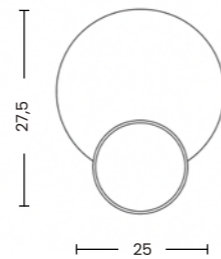

ECLIPSE WALL 3000K

Eclipse Wall 10W 3000K

Code/Color	● AZ6667 beige / black
Finish	stone / matt
Material	travertine / aluminium
Light source	2 x LED integrated
Power	9W
Lumens	232lm
Kelvins	2906K

Eclipse Wall 14W 3000K

Code/Color	● AZ6668 beige / black
Finish	stone / matt
Material	travertine / aluminium
Light source	2 x LED integrated
Power	13,5W
Lumens	291lm
Kelvins	2867K