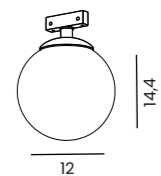

Voltage 48V	Lumens 450lm	Light source 1x LED integrated
Kelvins 3000/4000/6000K	Power 5W	Protection level IP20
Type of control CCT	Material glass / PVC	Finish matt

o white AZ6974