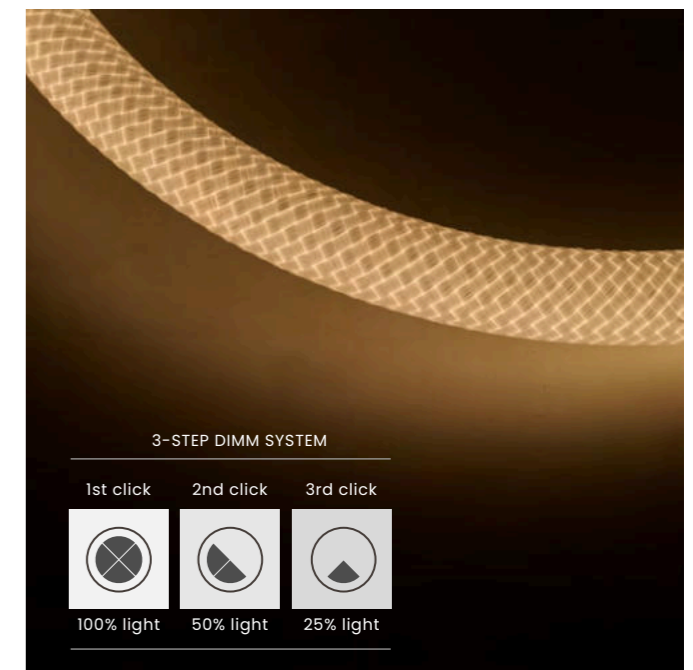

3-STEP DIMM SYSTEM

IVY 5m 3-STEP DIMM BK

IVY 5m 3-STEP DIMM Bk
AZ6750

IVY 5m 3-STEP DIMM BK

Code/Color	o AZ6750 black / white
Finish	matt / matt
Material	aluminium / fabric
Light source	1 x LED integrated
Power	55W
Lumens	4400lm
Kelvins	3000K
Dimmable	yes
Type of control	3-STEP DIMMER