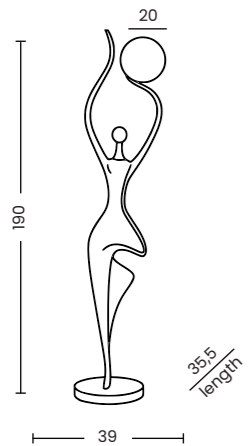

BARLETTA 60 TOP & PENDANT 3-STEP DIMM

Barletta 60 Top 3-Step DIMM Go
AZ6902

Barletta 60 Top 3-Step DIMM Go

Code/Color	● AZ6902 rose gold / clear
Finish	shiny / shiny
Material	aluminium / crystal
Light source	1 x LED integrated
Power	60W
Kelvins	3000K
Dimmable	yes
Type of control	3-STEP DIMMER