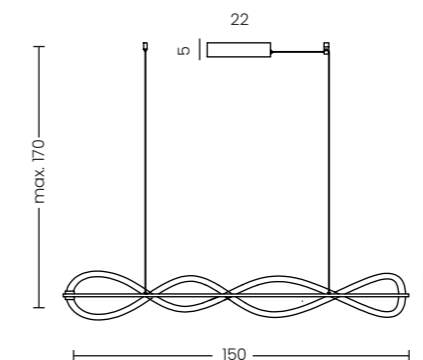

Pescara Pendant 150 3-Step DIMM Bk

Code/Color	● AZ6746 black / white
Finish	matt / matt
Material	aluminium / silicone
Light source	1 x LED integrated
Power	33W
Lumens	2640lm
Kelvins	3000K
Dimmable	yes
Type of control	3-STEP DIMMER