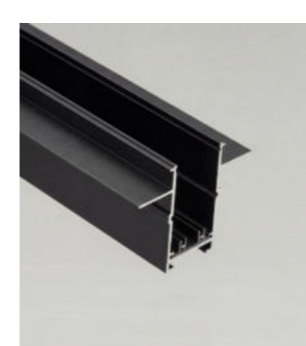

BETA TRACK MAGNETIC57 230V GIPS1 (1m, 2m, 3m)

Length/Color/Code	● 1m black	_____	AZ5145
	○ 1m white	_____	AZ5146
	● 2m black	_____	AZ5147
	○ 2m white	_____	AZ5148
	● 3m black	_____	AZ5149
	○ 3m white	_____	AZ5150