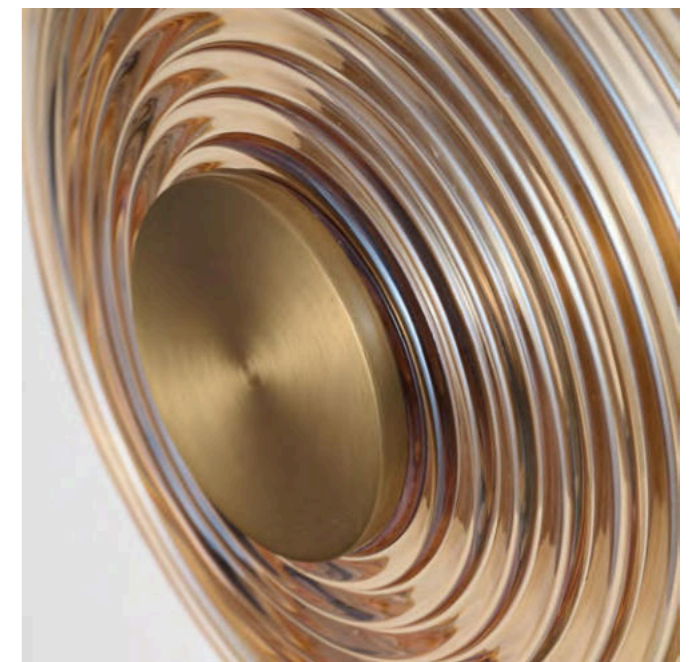

NAZAR PENDANT 5 3-STEP DIMM & NAZAR WALL

Nazar Pendant 5 3-Step DIMM

Code/Color	● AZ6531 amber / brass
Finish	shiny / brushed
Material	glass / aluminium
Light source	10 x LED integrated
Power	56W
Lumens	998lm
Kelvins	3100K
Dimmable	yes
Type of control	3-STEP DIMMER

Nazar Wall 20

Code/Color	● AZ6529 amber / brass
Finish	shiny / brushed
Material	glass / aluminium
Light source	1 x LED integrated
Power	11W
Lumens	120lm
Kelvins	2849K

Nazar Wall 30

Code/Color	● AZ6530 amber / brass
Finish	shiny / brushed
Material	glass / aluminium
Light source	1 x LED integrated
Power	11W
Lumens	158lm
Kelvins	3191K