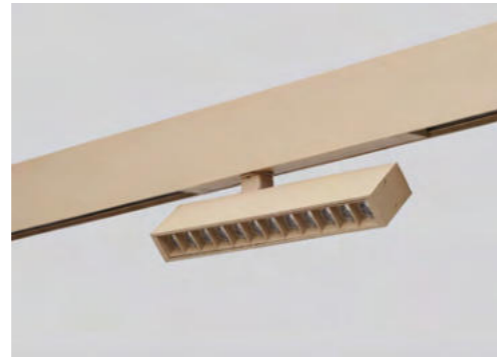

BETA SANDERS 230V TRACK MAGNETIC 9W 3000/4000K

Voltage 230V	Kelvins / Lumens 3000K 666lm 4000K 700lm	Light source 1x LED integrated
Power 9W	Beam angle 24°	Protection level IP20
Type of control dimmable	Tilt 90°	Rotation 350°
Material aluminium / PVC	Finish matt	

- 3000K black AZ5193
- 4000K black AZ5194
- 3000K beige AZ7355
- 4000K beige AZ7356