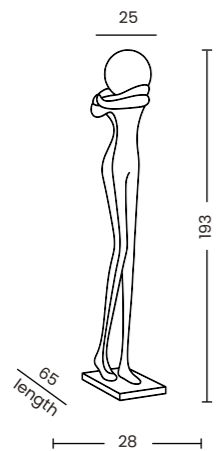

HESTIA BK

Hestia Bk
AZ6787

Hestia Bk

Code/Color
Finish
Material
Light source

- AZ6787 black / white
matt / matt
- FRP / aluminium / glass
- 1 x E27 only LED

ARTEMIS BK

Artemis Bk
AZ6783

Artemis Bk