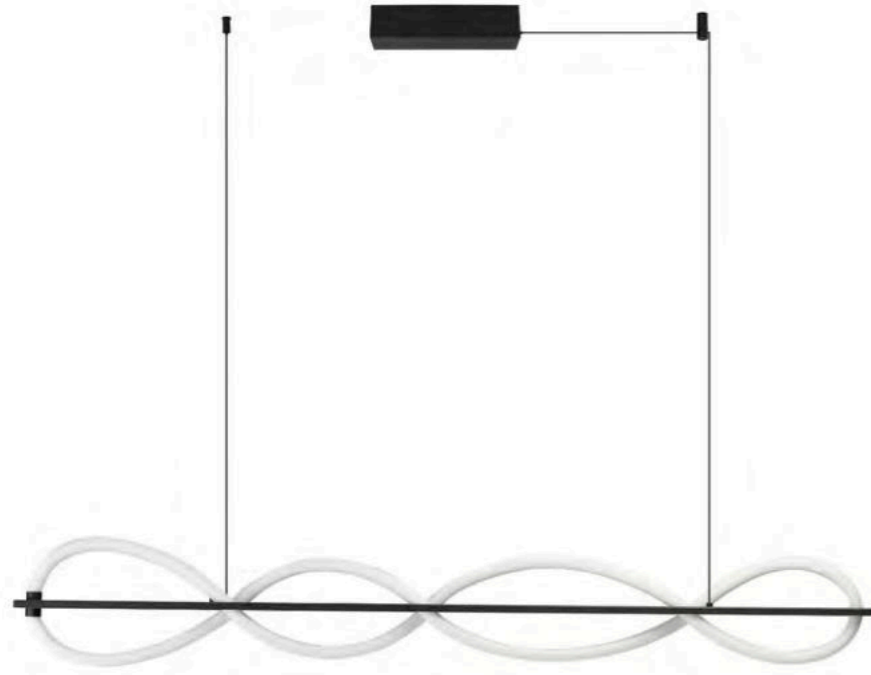

PESCARA PENDANT 120 3-STEP DIMM BK & PESCARA WALL BK

Pescara Pendant 120 3-Step DIMM Bk
AZ6745

3-STEP DIMM SYSTEM

1st click	2nd click	3rd click
100% light	50% light	25% light

Pescara Pendant 120 3-Step DIMM Bk

Code/Color	● AZ6745 black / white
Finish	matt / matt
Material	aluminium / silicone
Light source	1 x LED integrated
Power	25W
Lumens	2000lm
Kelvins	3000K
Dimmable	yes
Type of control	3-STEP DIMMER

Pescara Wall Bk

Code/Color	● AZ6747 black / white
Finish	matt / matt
Material	aluminium / silicone
Light source	1 x LED integrated
Power	10W
Lumens	800lm
Kelvins	3000K