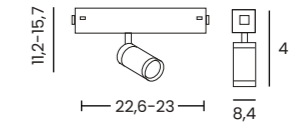

- black _____ AZ5182
- white _____ AZ7237
- beige _____ AZ7344