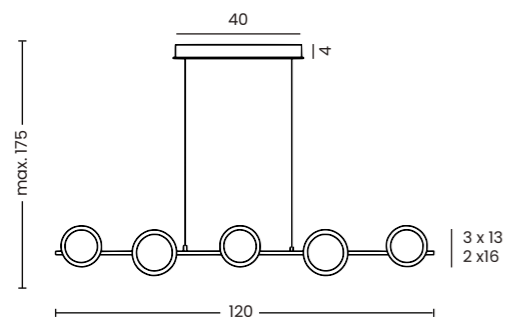

Euforia Pendant Line 5 3-Step DIMM Go

Code/Color	● AZ6737 gold / clear
Finish	shiny / shiny
Material	aluminium / acrylic
Light source	5 x LED integrated
Power	30W
Kelvins	3000K
Dimmable	yes
Type of control	3-STEP DIMMER