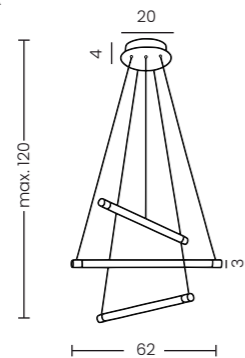

Palos 3 3-Step DIMM BK

- Code/Color ● AZ6777 black / clear
- Finish brushed / shiny
- Material aluminium / glass
- Light source 3 x LED integrated
- Power 29W
- Lumens 1543lm
- Kelvins 3000K
- Dimmable yes
- Type of control 3-STEP DIMMER