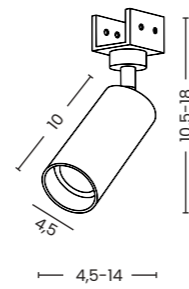

TRACK IP65 MURANO 8W 3000K

Light source 1x LED integrated	Power 8W	Lumens 530lm
Kelvins 3000K	CRI [Ra] ≥ 90	Beam angle 50°
Protection level IP65	Material aluminium	

- black AZ6944
- white AZ6945

TRACK IP65 MURANO 4000K

Light source 1x LED integrated	Power 8W	Lumens 530lm
Kelvins 4000K	CRI [Ra] ≥ 90	Beam angle 50°
Protection level IP65	Material aluminium	

- black AZ6946
- white AZ6947

TRACK IP65 FERNA 16W 3000K

Light source 1x LED integrated	Power 16W	Lumens 660lm
Kelvins 3000K	CRI [Ra] ≥ 90	Beam angle 38°
Protection level IP65	Material aluminium	

- black AZ6956
- white AZ6957

TRACK IP65 FERNA 16W 4000K

Light source 1x LED integrated	Power 20W	Lumens 660lm
Kelvins 4000K	CRI [Ra] ≥ 90	Beam angle 38°
Protection level IP65	Material aluminium	

- black AZ6958
- white AZ6959