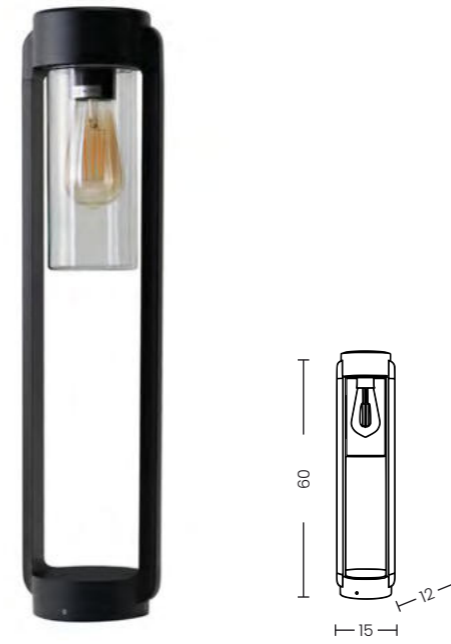

LANTERN E27 IP54 BK