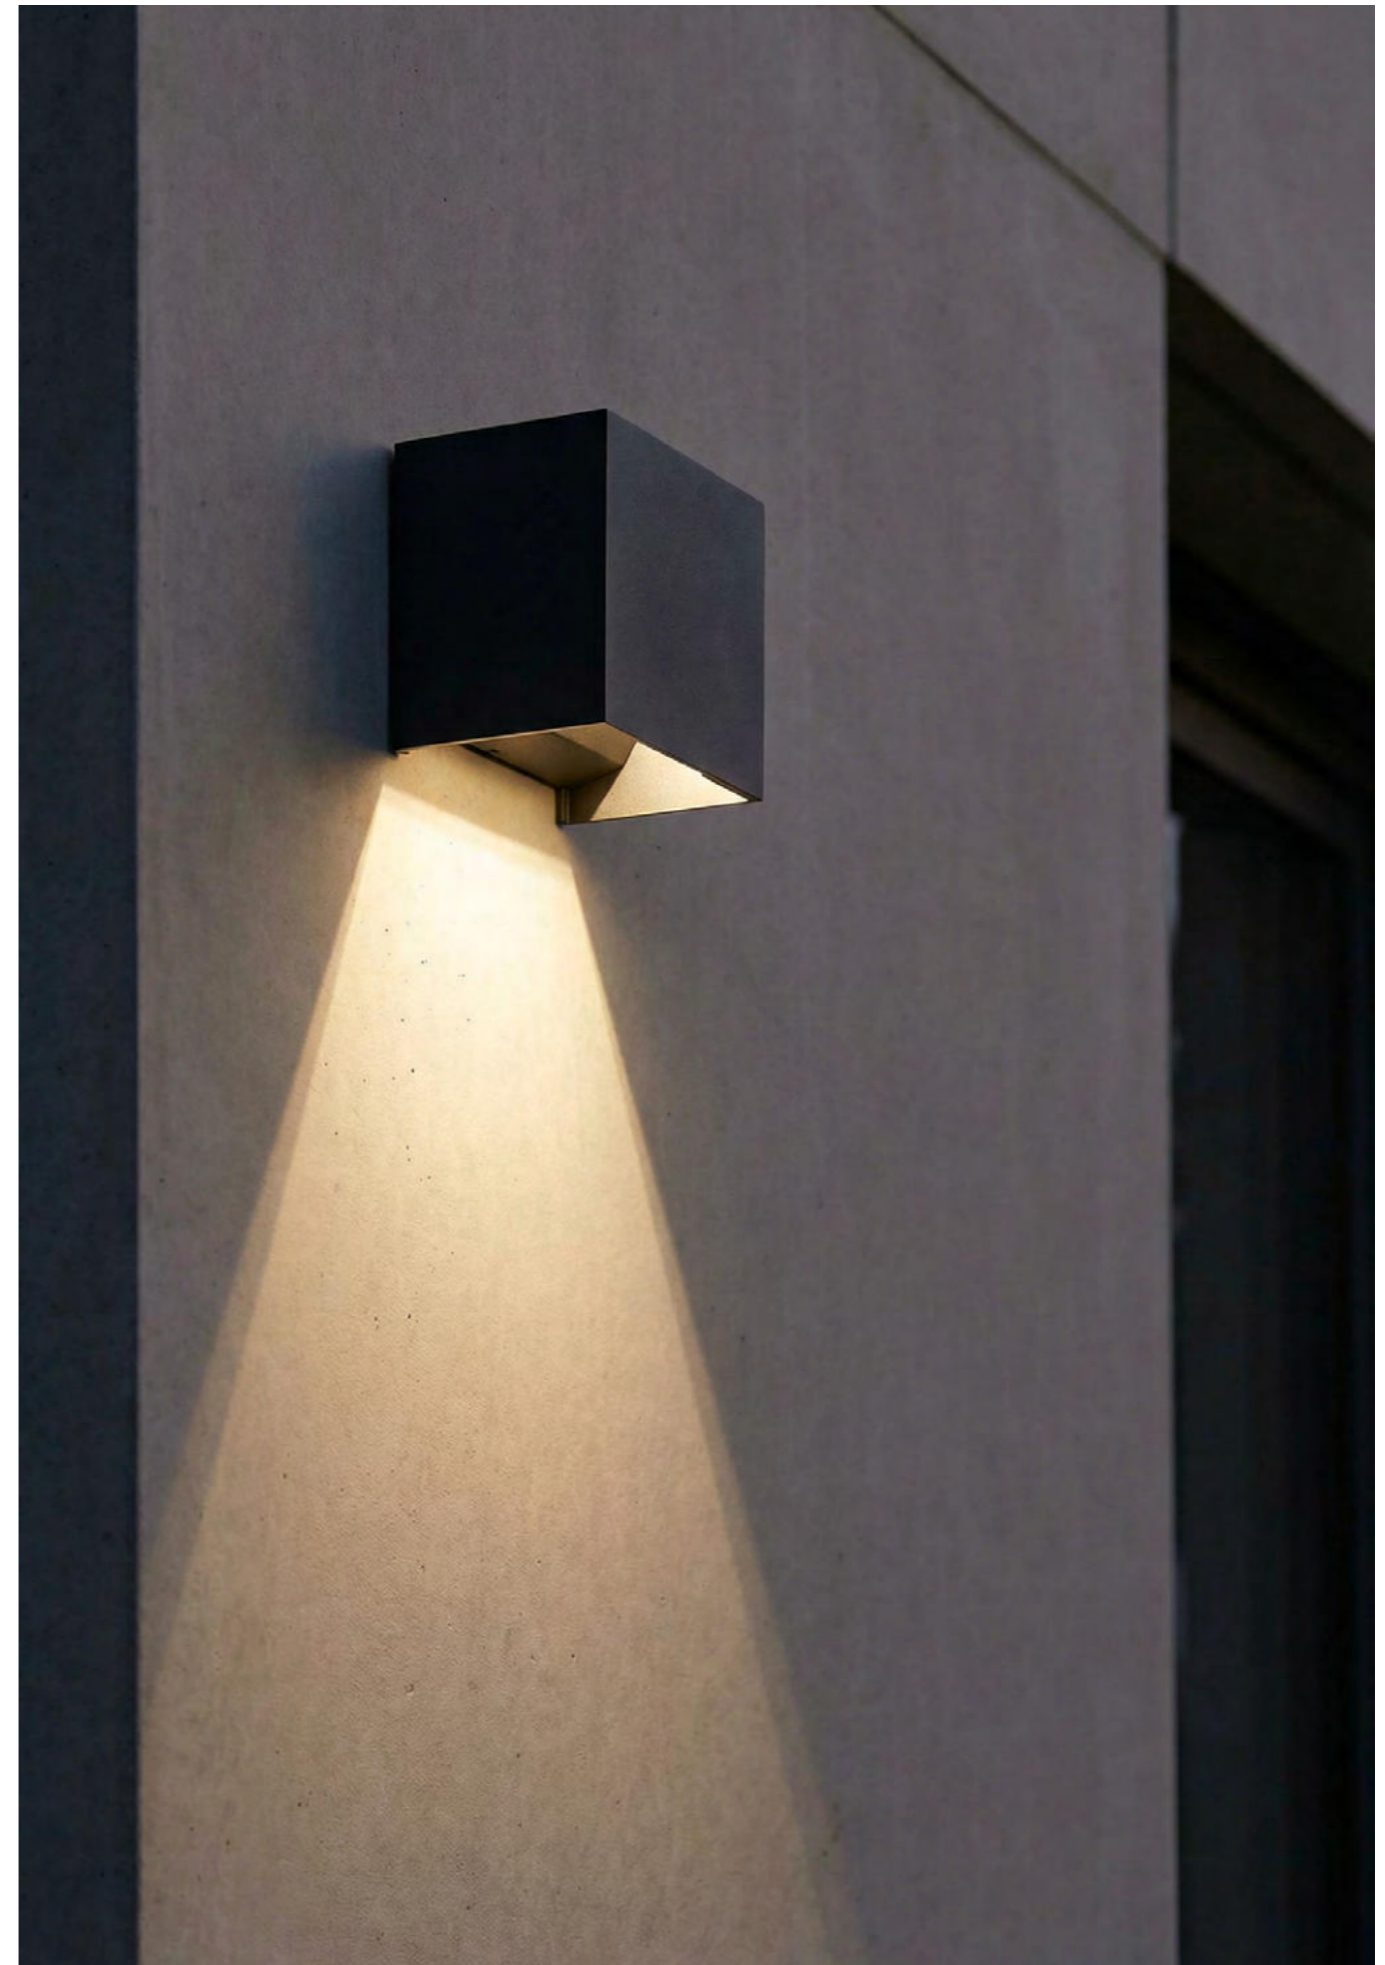

Adjustable light angle

Code	Color	Finish	Material	Light Source	Lumens	Kelvins	Protection class
● AZ7093	dark grey	matt	aluminium	1 x LED integrated, 20W	1600lm	4000K	IP65

1LINE
TRACK SYSTEM

PLAIN TRACK 1LINE