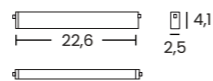

Type of control
BLUETOOTH

- black AZ5178
- white AZ7241
- beige AZ7340