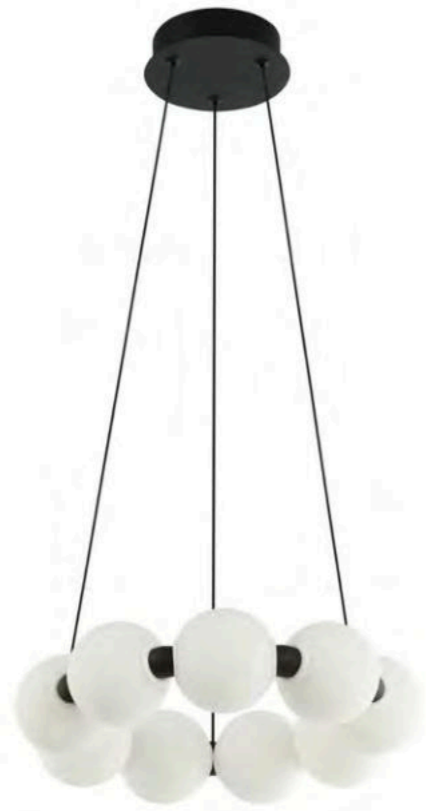

PERLA PENDANT 40 3-STEP DIMM BK

Perla Pendant 40 3-Step DIMM Bk
AZ6894