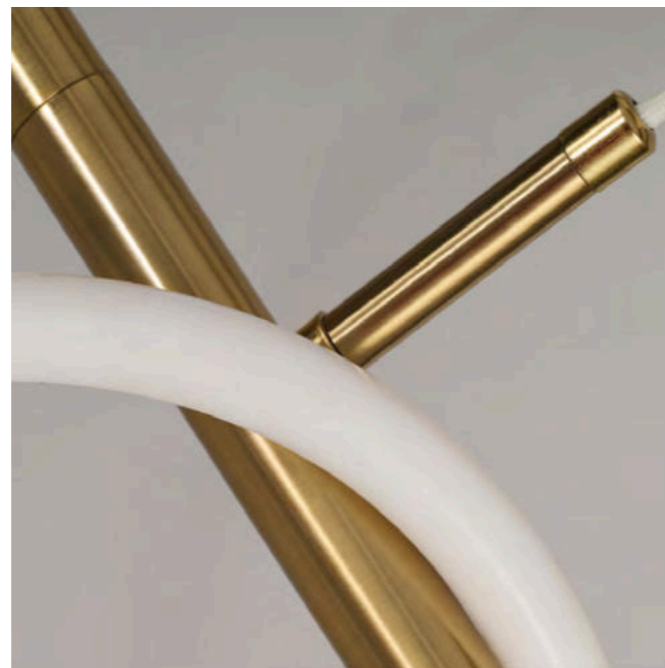

Zigzag Go

- Code/Color ● AZ6528 brass
- Finish brushed
- Material aluminium / silicone
- Light source 1 x LED integrated
- Power 42W
- Lumens 2618lm
- Kelvins 2850K
- Dimmable yes
- Type of control 3-STEP DIMMER