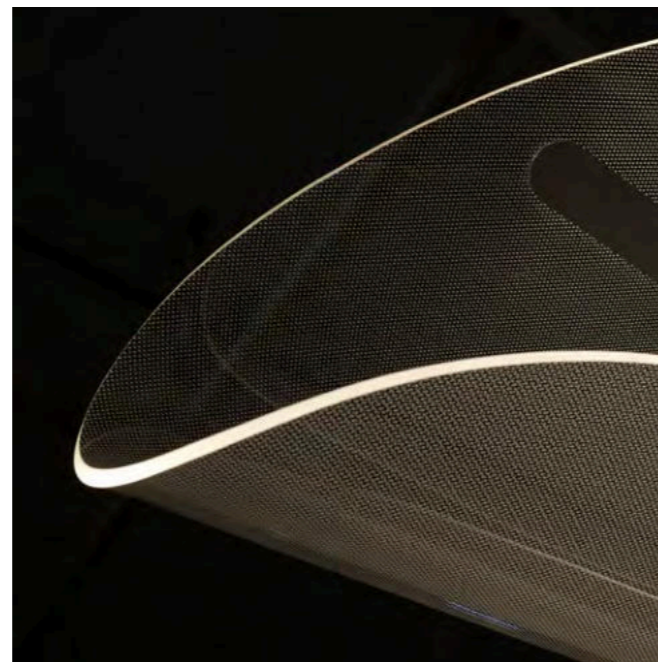

Dragonfly Pendant 3000K Bk

Code/Color	● AZ6791 black / clear
Finish	matt / shiny
Material	aluminium / acrylic
Light source	1 x LED integrated
Power	35W
Lumens	2360lm
Kelvins	3100K