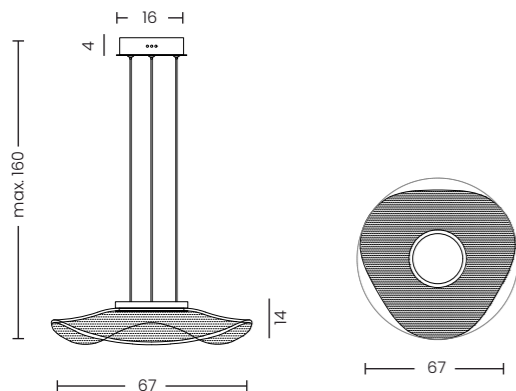

Medusa 70 Pendant 3000K BK

Code/Color	● AZ6789 black / clear
Finish	matt / shiny
Material	aluminium / acrylic
Light source	1 x LED integrated
Power	30W
Lumens	2170lm
Kelvins	3100K