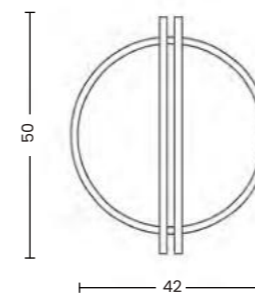

SATURN WALL 3000K

Saturn 52 Wall 3000K

Code/Color	● AZ6662 brown / black
Finish	stone / matt
Material	stone / aluminium / silicone
Light source	2 x LED integrated
Power	20W
Lumens	148lm
Kelvins	2850K

Saturn 72 Wall 3000K

Code/Color	● AZ6663 brown / black
Finish	stone / matt
Material	stone / aluminium / silicone
Light source	2 x LED integrated
Power	29W
Lumens	276lm
Kelvins	3000K