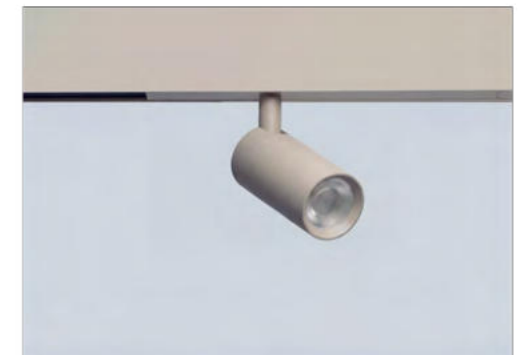

BETA OPTICA 230V TRACK MAGNETIC 10W CCT BLUETOOTH

Voltage 230V	Lumens 1143lm	Light source 1x LED integrated
Kelvins 3000 - 6000K	Power 10W	Beam angle 15-38°
Protection level IP20	Type of control BLUETOOTH	Tilt 90°
Rotation 350°	Material aluminium / PVC	Finish matt

- black _____ AZ5183
- white _____ AZ7236
- beige _____ AZ7345