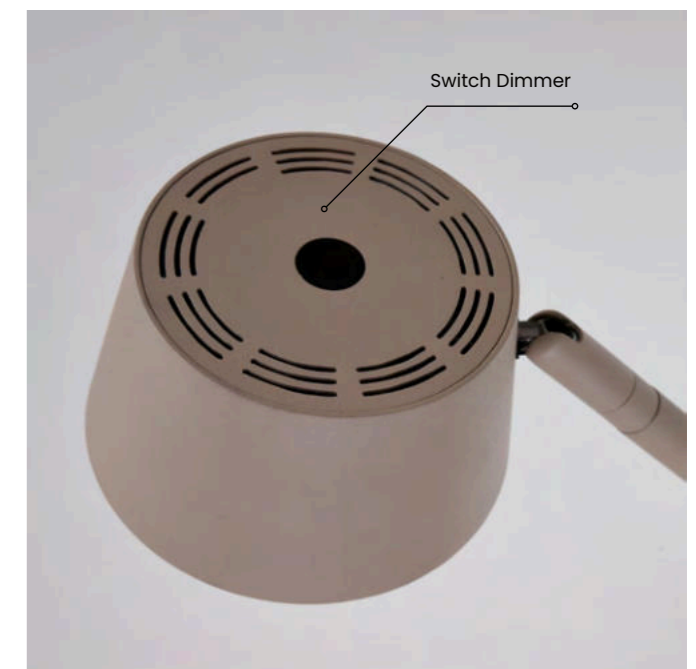

MOLLY FLOOR DIMM

Molly Floor DIMM Beige
AZ6810

Molly Floor DIMM Bk
AZ6809

Molly Floor DIMM

Code/Color	● AZ6809 black ● AZ6810 beige
Finish	matt
Material	aluminium / PVC
Light source	1 x LED integrated
Power	6W
Lumens	450lm
Kelvins	3000K
Dimmable	yes
Type of control	TOUCH DIMMER