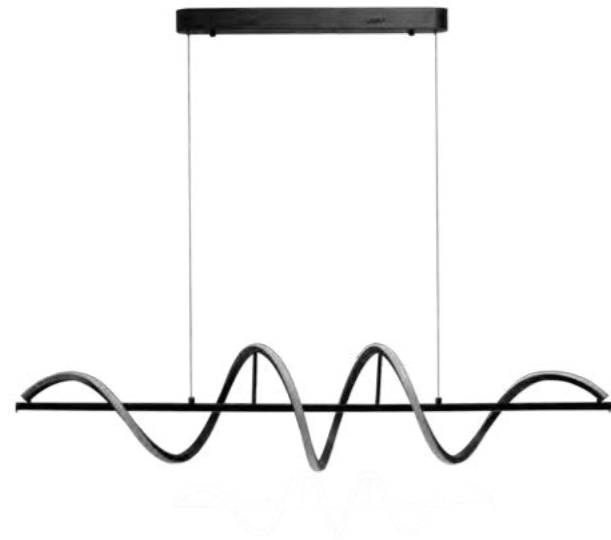

MEMPHIS PENDANT 3-STEP DIMM

Memphis Pendant 3-Step DIMM Bk
AZ6815

Memphis Pendant 3-Step DIMM Go
AZ6814

3-STEP DIMM SYSTEM

1st click	2nd click	3rd click
100% light	50% light	25% light

Memphis Pendant 3-Step DIMM