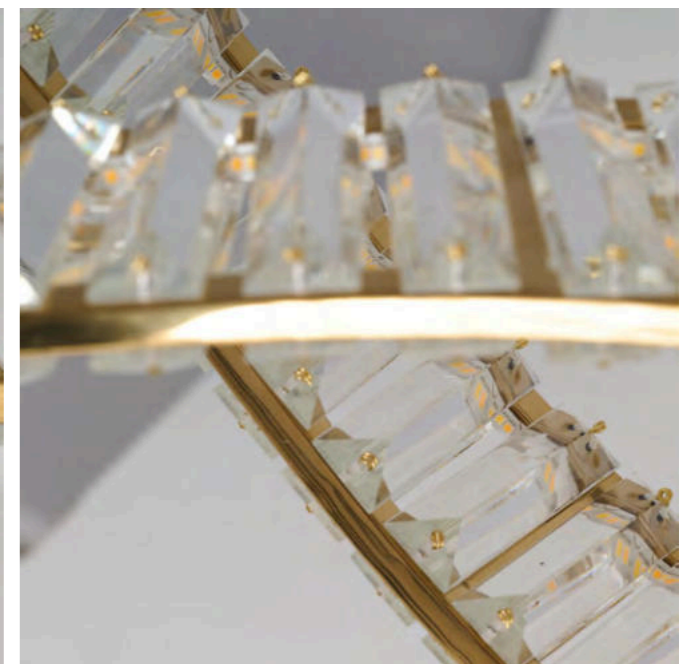

1. **Spark Waves Pendant 150 CCT DIMM + Remote Control**
2. Code/Color ● AZ6564 chrome / clear
   - Code/Color ● AZ6565 gold / clear
   - Finish shiny / shiny
   - Material aluminium / glass
   - Light source 2 x LED integrated
   - Power 97W
   - Lumens 5738lm
   - Kelvins 3000 - 4000K
   - Dimmable yes
   - CCT yes
   - Remote Control yes
   - Type of control REMOTE CONTROL