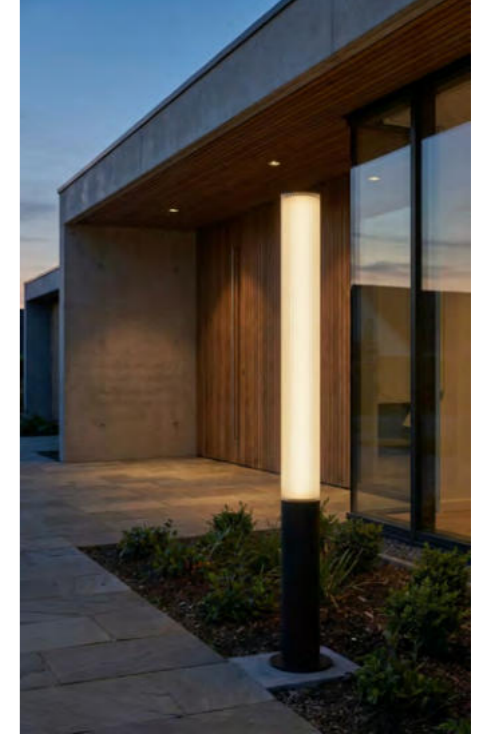

EBRO 105 IP65 25W 3000K BK

Code	Color	Finish	Material	Light Source	Lumens	Kelvins	Control Type	Protection class
● AZ6767	BLACK / CLEAR	matt / SHINY	ALUMINIUM / PVC	1 x LED integrated, 25W	2000lm	3000K	N/A	IP65