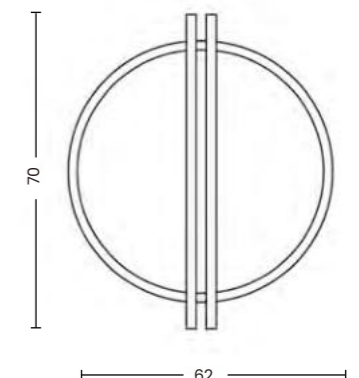

Saturn 72 Wall 3000K

Code/Color	● AZ6663 brown / black
Finish	stone / matt
Material	stone / aluminium / silicone
Light source	2 x LED integrated
Power	29W
Lumens	276lm
Kelvins	3000K