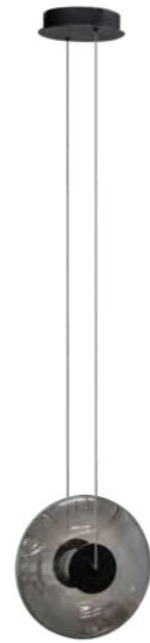

Nazar Wall 20

Code/Color	● AZ6529 amber / brass
Finish	shiny / brushed
Material	glass / aluminium
Light source	1 x LED integrated
Power	11W
Lumens	120lm
Kelvins	2849K

Nazar Wall 30

Code/Color	● AZ6530 amber / brass
Finish	shiny / brushed
Material	glass / aluminium
Light source	1 x LED integrated
Power	11W
Lumens	158lm
Kelvins	3191K

ANDORA L PENDANT 1

Andora L Pendant 1 Amber
AZ6882

Andora L Pendant 1 Smoky
AZ6883

Andora L Pendant 1

- Code/Color
 - AZ6882 amber / brass
 - AZ6883 smoky / black
- Finish
 - shiny / satin
- Material
 - glass / aluminium
- Light source
 - 1 x LED integrated
- Power
 - 12W
- Kelvins
 - 3000K