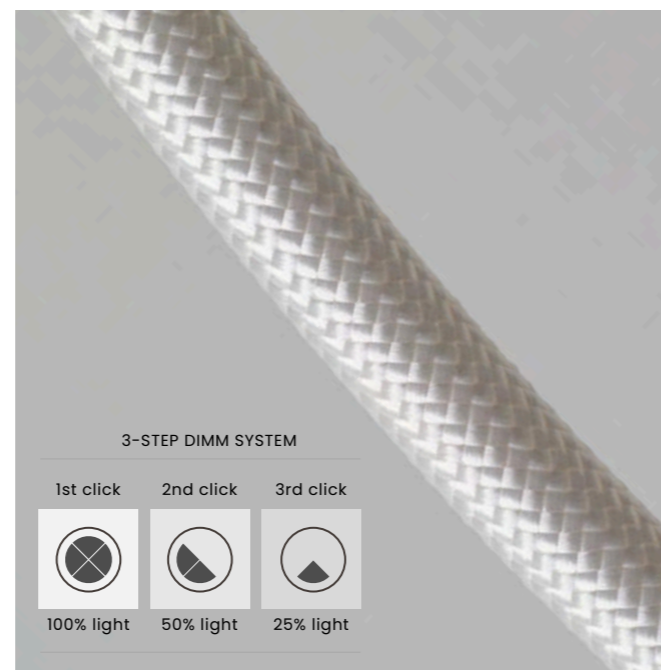

IVY 3m 3-STEP DIMM BK

Code/Color	o AZ6751 black / white
Finish	matt / matt
Material	aluminium / fabric
Light source	1 x LED integrated
Power	33W
Lumens	2640lm
Kelvins	3000K
Dimmable	yes
Type of control	3-STEP DIMMER