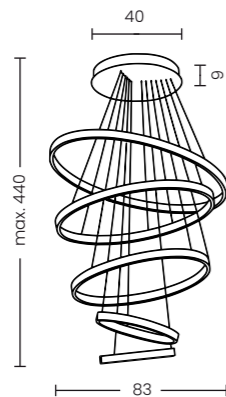

Azalea Spiral Bk

- Code/Color ● AZ6774 black / clear
- Finish brushed / shiny
- Material aluminium / crystal
- Light source 8 x LED integrated
- Power 238W
- Lumens 12027lm
- Kelvins 2983K