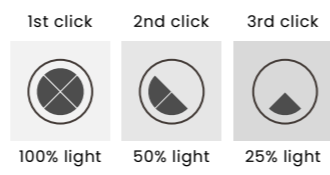

3-STEP DIMM SYSTEM