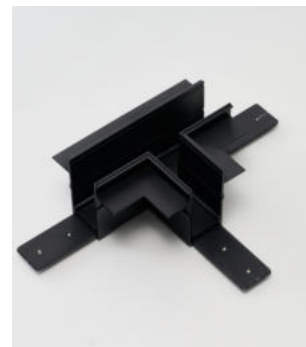

BETA TRACK MAGNETIC57 230V CONNECTOR T A GIPS2

Color/Code ● black _____ AZ6703