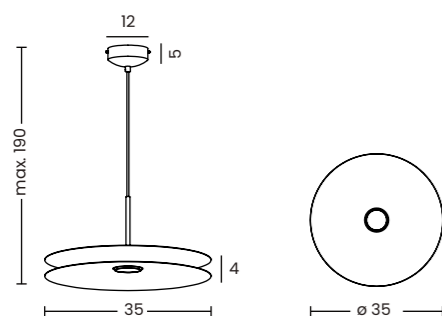

RIPPLE WALL

Ripple Wall 40 Beige
AZ6579

Ripple Wall 50 Auburn
AZ6582

Ripple Wall 40

Code/Color	<ul style="list-style-type: none"> ● AZ6579 beige / black ● AZ6580 auburn / black
Finish	matt / matt
Material	aluminium / aluminium
Light source	1 x LED integrated
Power	6W
Lumens	108lm
Kelvins	2740K