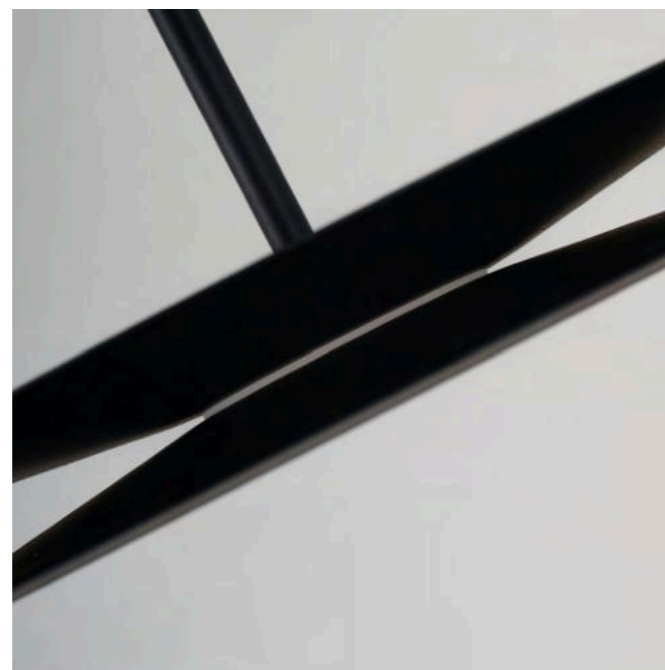

RIPPLE WALL

Ripple Wall 40 Beige
AZ6579

Ripple Wall 50 Auburn
AZ6582

Ripple Wall 40

Code/Color	<ul style="list-style-type: none"> ● AZ6579 beige / black ● AZ6580 auburn / black
Finish	matt / matt
Material	aluminium / aluminium
Light source	1 x LED integrated
Power	6W
Lumens	108lm
Kelvins	2740K