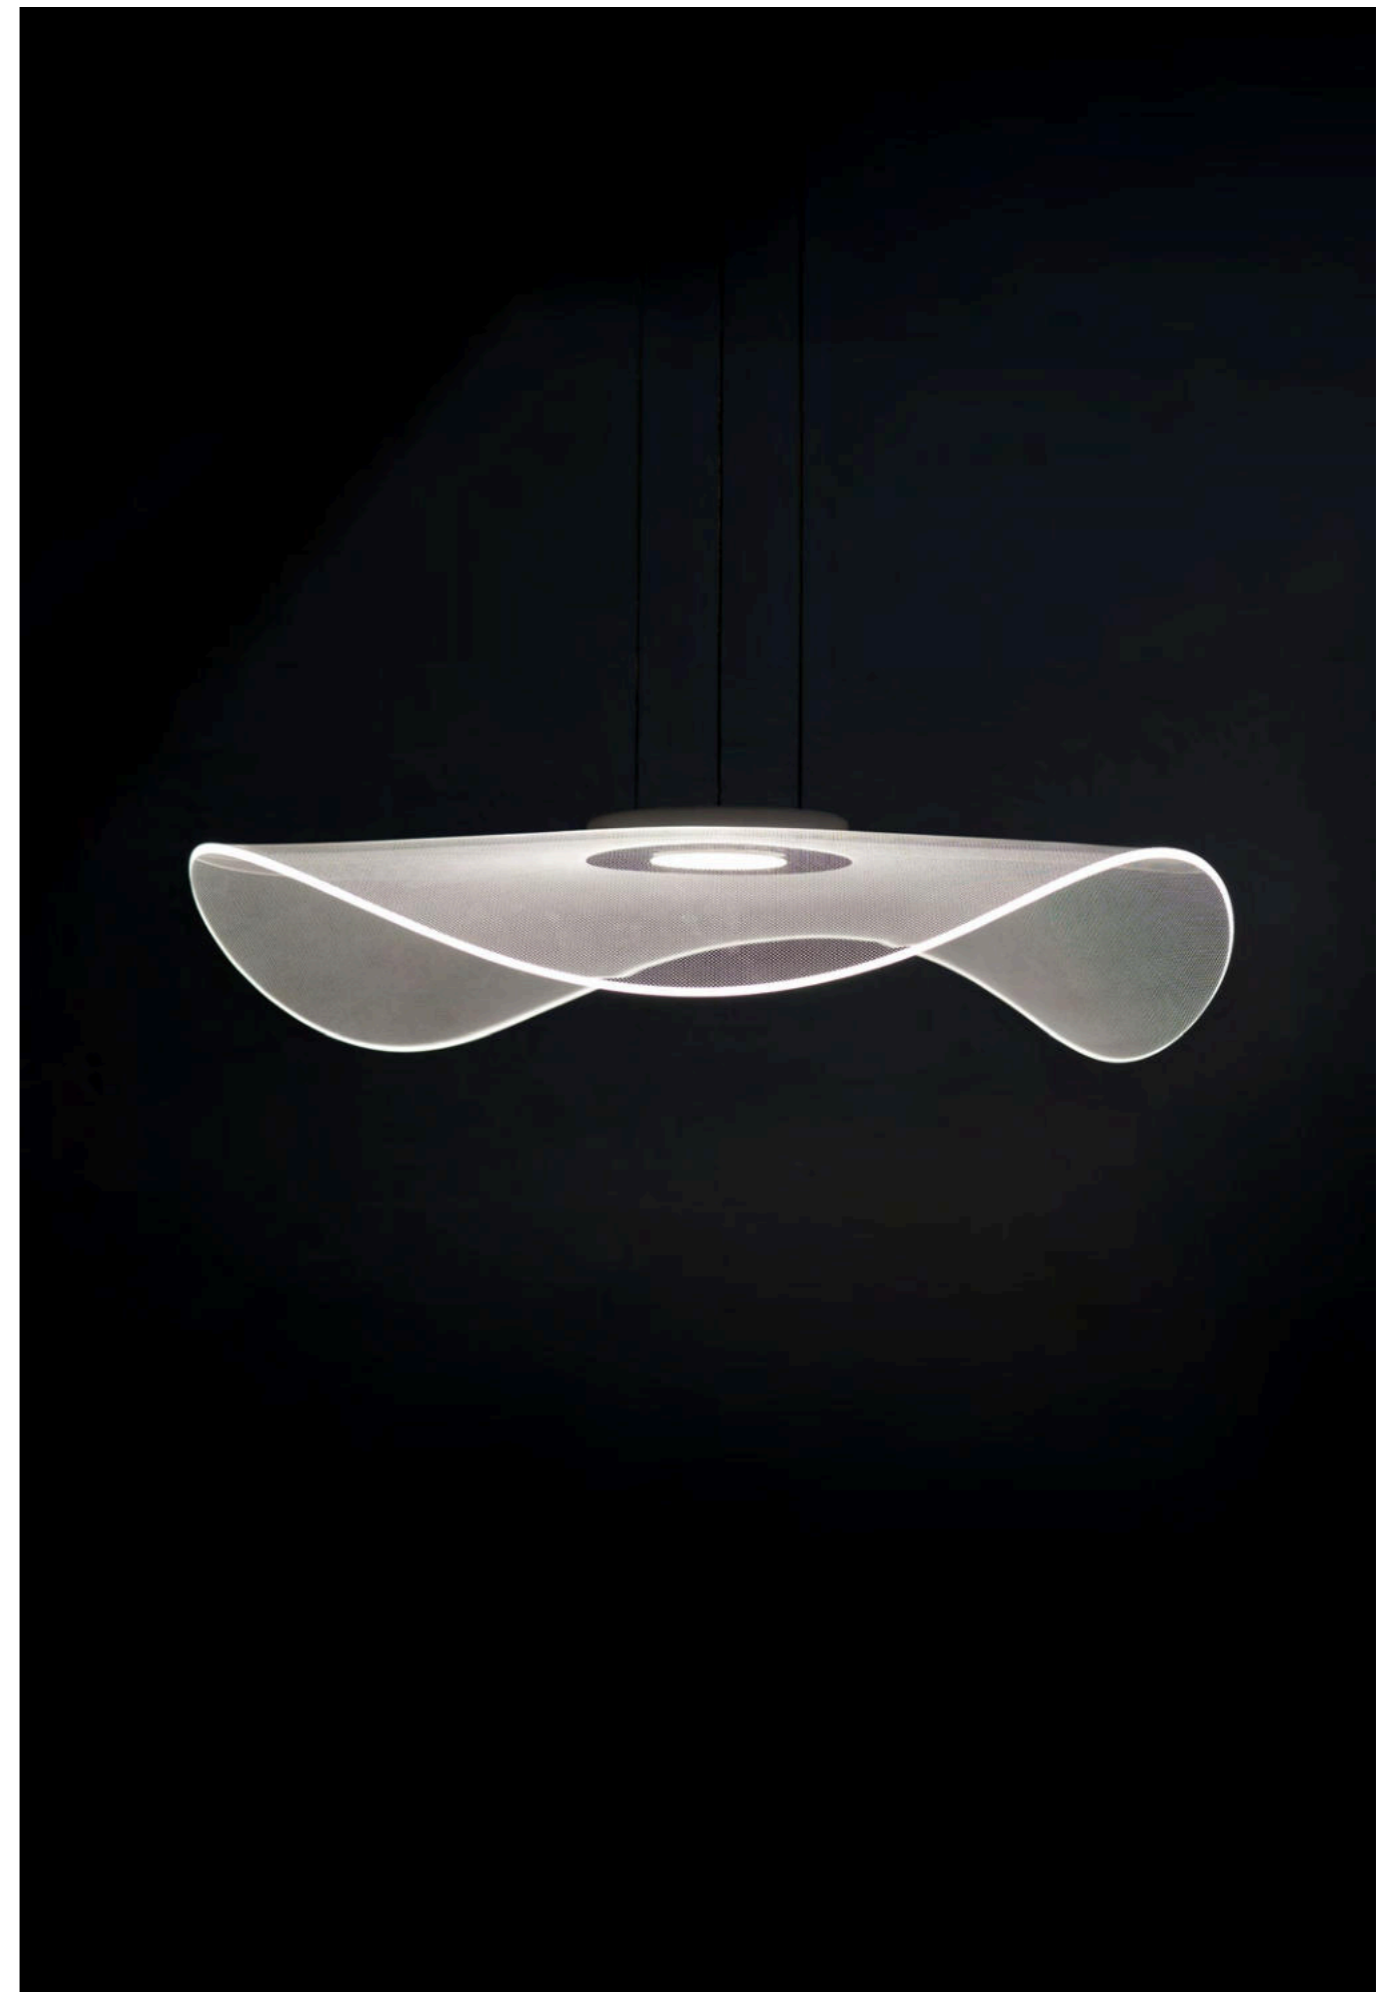

Medusa 70 Pendant 3000K BK

Code/Color	● AZ6789 black / clear
Finish	matt / shiny
Material	aluminium / acrylic
Light source	1 x LED integrated
Power	30W
Lumens	2170lm
Kelvins	3100K