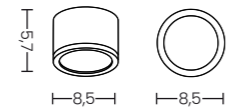

MARTON LED IP44 3000K