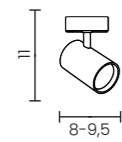

EXO 1 BEIGE

Code	Color	Finish	Material	Light Source	Protection class
● AZ7111	beige	matt	aluminium	1 x GU10, 40W	IP20

EXO 2 BEIGE

Code	Color	Finish	Material	Light Source	Protection class
● AZ7112	beige	matt	aluminium	2 x GU10, 40W	IP20

EXO 3 BEIGE

Code	Color	Finish	Material	Light Source	Protection class
● AZ7113	beige	matt	aluminium	3 x GU10, 40W	IP20