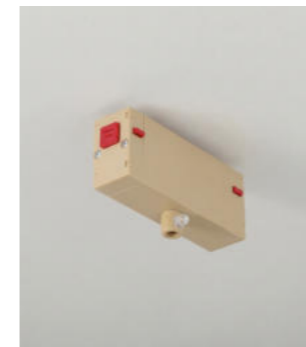

Color/Code ● black _____ AZ6073

BETA TRACK MAGNETIC 230V STRAIGHT CONNECTOR MECHANICAL

Color/Code ● black _____ AZ5151

BETA TRACK MAGNETIC57 230V COVER

Color/Code ● black _____ AZ5168
○ white _____ AZ5169
● beige _____ AZ7331