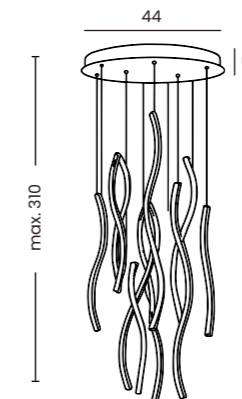

3-STEP DIMM SYSTEM