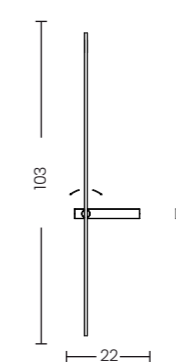

Castor Wall 90 CCT Switch

Code/Color	● AZ7088 white ● AZ7089 black
Finish	matt
Material	aluminium / silicone
Light source	1 x LED integrated
Power	9W
Kelvins	3000 / 4000 / 6000K
CCT	yes
Type of control	CCT SWITCH