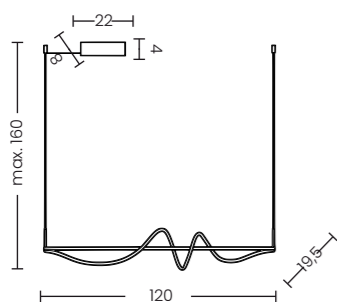

VIRGO PENDANT 120 3-STEP DIMM BK & VIRGO FLOOR DIMM BK

3-STEP DIMM SYSTEM

Virgo Pendant 120 3-Step DIMM Bk

Code/Color	● AZ7151 black
Finish	matt
Material	aluminium / acrylic
Light source	1 x LED integrated
Power	28W
Kelvins	3000K
Dimmable	yes
Type of control	3-STEP DIMMER

Virgo Floor DIMM Bk

Code/Color	● AZ7153 black
Finish	matt
Material	aluminium / acrylic
Light source	1 x LED integrated
Power	35W
Kelvins	3000K
Dimmable	yes
Type of control	FOOT DIMMER

VIRGO PENDANT 150 3-STEP DIMM BK

Virgo Pendant 150 3-Step DIMM Bk

Code/Color	● AZ7152 black
Finish	matt
Material	aluminium / acrylic
Light source	1 x LED integrated
Power	35W
Kelvins	3000K
Dimmable	yes
Type of control	3-STEP DIMMER