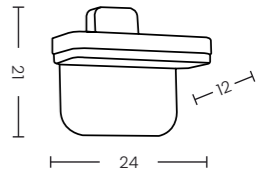

OPLO NUMBER WALL 3000K IP54