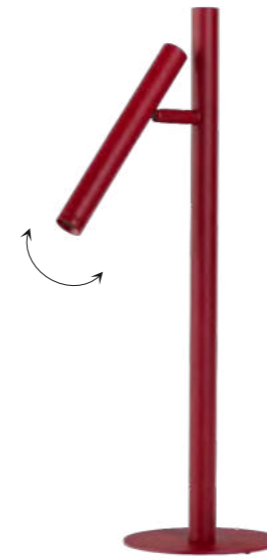

TROST TABLE DIMM SWITCH DIMM SWITCH

Trost Table DIMM Switch Red
AZ6800