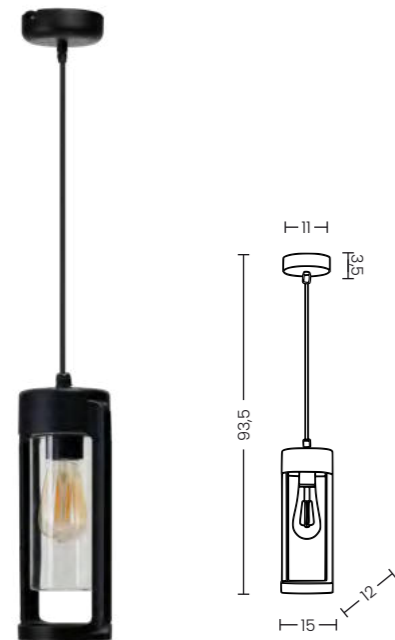

LANTERN PENDANT E27 IP54 BK

Code	Color	Finish	Material	Light Source	Protection class
● AZ6829	black / clear	matt / shiny	aluminium / glass	1 x E27, 20W	IP54