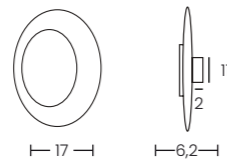

ALEXANDRIA WALL

Code	Color	Finish	Material	Light Source	Lumens	Kelvins	Protection class
● AZ6558	black	matt	aluminium / PVC	1 x LED integrated, 8W	357lm	3000K	IP20