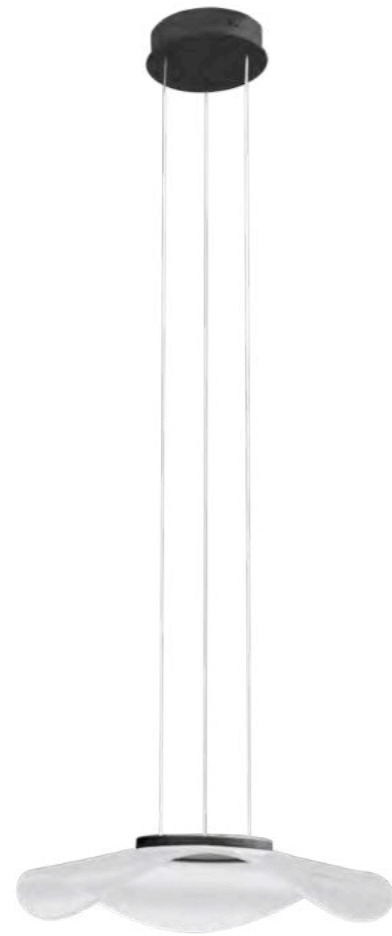

MEDUSA 50 PENDANT 3000K BK

Medusa 50 Pendant 3000K Bk
AZ6788