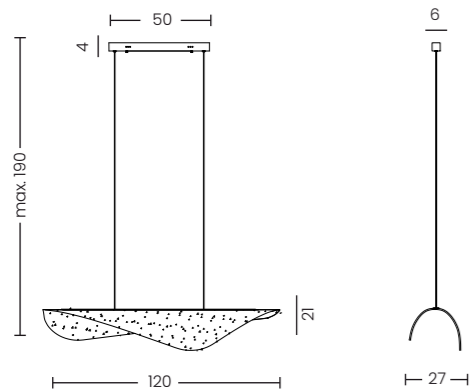

Manta 120 Pendant 3000K Bk

Code/Color	● AZ6794 black / clear
Finish	matt / shiny
Material	aluminium / acrylic
Light source	1 x LED integrated
Power	38W
Lumens	212lm
Kelvins	3000K