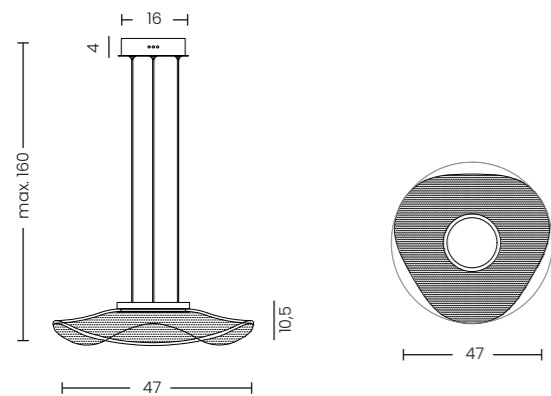

Medusa 50 Pendant 3000K Bk

Code/Color	● AZ6788 black / clear
Finish	matt / shiny
Material	aluminium / acrylic
Light source	1 x LED integrated
Power	30W
Lumens	2200lm
Kelvins	3100K