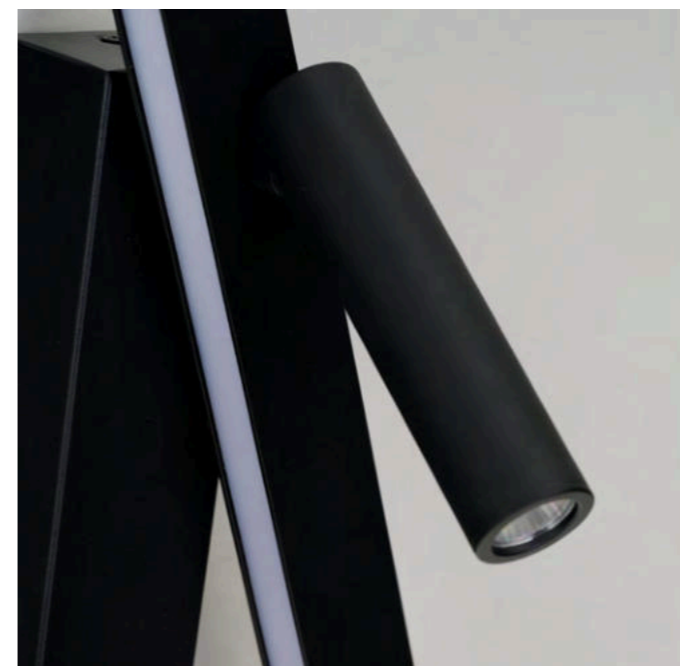

RICO WALL 10W+6W 3000K

Rico Wall 10W+6W 3000K Bk
AZ7090

Rico Wall 10W+6W 3000K Wh
AZ7091

Rico Wall 10W+6W 3000K

Code/Color	● AZ7090 black ○ AZ7091 white
Finish	matt
Material	aluminium
Light source	2 x LED integrated
Power	10W + 5W
Kelvins	3000K