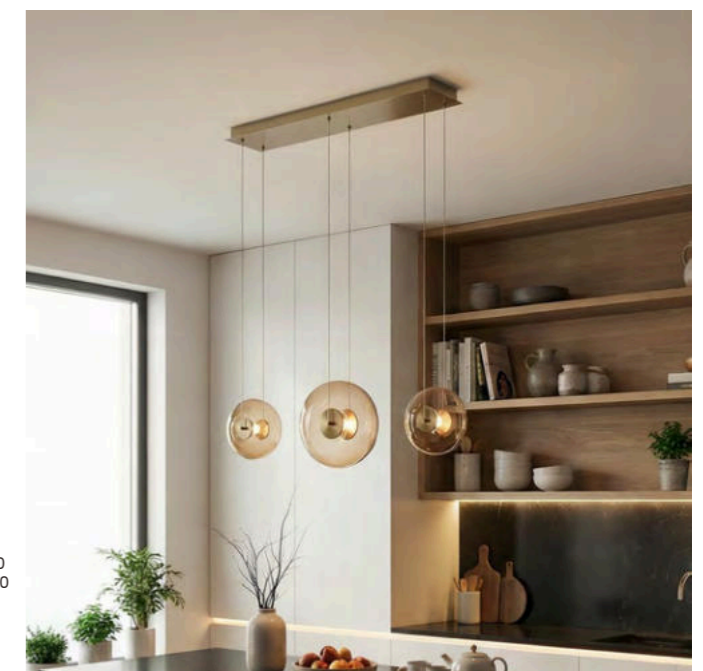

3-STEP DIMM SYSTEM