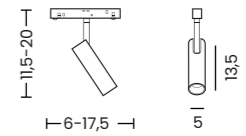

ALFA NIKO TRACK MAGNETIC 2LINE 7W CCT SWITCH DIMM

Voltage = 48V	Lumens 254 / 347lm	Beam angle 37°
Light source 1x LED integrated	Kelvins 2780 / 4000 / 6300K	Rotation 350°
Power 20W	Protection level IP20	Tilt 90°
Type of control CCT SWITCH	Material aluminium / PVC	Finish matt

- black AZ6249
- white AZ6511

ALFA NIKO TRACK MAGNETIC 2LINE 12W CCT SWITCH DIMM

Voltage = 48V	Lumens 572 / 772lm	Beam angle 41°
Light source 1x LED integrated	Kelvins 2800 / 4000 / 6700K	Rotation 350°
Power 7W	Protection level IP20	Tilt 90°
Type of control CCT SWITCH	Material aluminium / PVC	Finish matt

- black AZ6250
- white AZ6512

ALFA NIKO TRACK MAGNETIC 2LINE 20W CCT SWITCH DIMM

Voltage = 48V	Lumens 956 / 1232lm	Beam angle 45°
Light source 1x LED integrated	Kelvins 2900 / 4000 / 6600K	Rotation 350°
Power 12W	Protection level IP20	Tilt 90°
Type of control CCT SWITCH	Material aluminium / PVC	Finish matt

- black AZ6251
- white AZ6513