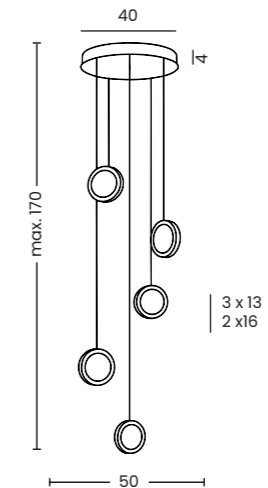

Euforia Pendant Round 5 3-Step DIMM Go

Code/Color	● AZ6738 gold / clear
Finish	shiny / shiny
Material	aluminium / acrylic
Light source	5 x LED integrated
Power	30W
Kelvins	3000K
Dimmable	yes
Type of control	3-STEP DIMMER