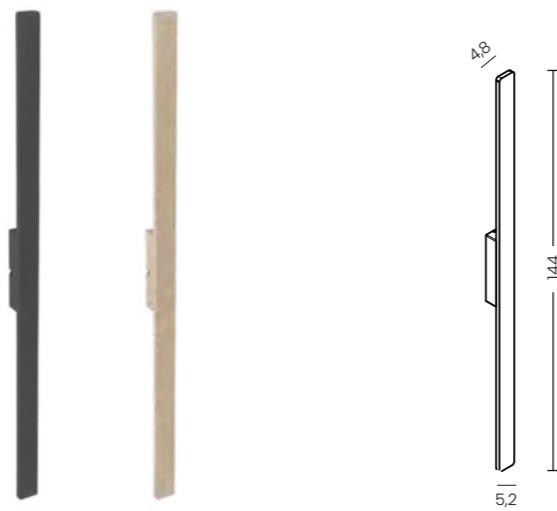

LENNART 150 IP54 3000/4000K

Code	Color	Finish	Material	Light Source	Lumens	Kelvins	Protection class
● AZ5698	black	matt	aluminium	1 x LED integrated, 18W	2342lm	3000K	IP54
● AZ7149	beige	matt	aluminium	1 x LED integrated, 18W	2342lm	3000K	IP54
● AZ5699	black	matt	aluminium	1 x LED integrated, 18W	2433lm	4000K	IP54
● AZ7150	beige	matt	aluminium	1 x LED integrated, 18W	2433lm	4000K	IP54