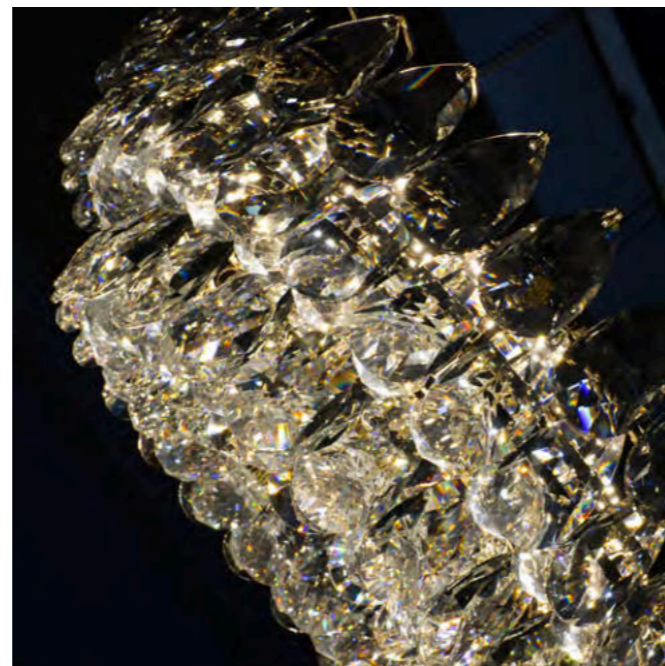

3-STEP DIMM SYSTEM

Barletta 60 Pendant 3-Step DIMM Go

Code/Color	● AZ6901 rose gold / clear
Finish	shiny / shiny
Material	aluminium / crystal
Light source	1 x LED integrated
Power	60W
Kelvins	3000K
Dimmable	yes
Type of control	3-STEP DIMMER