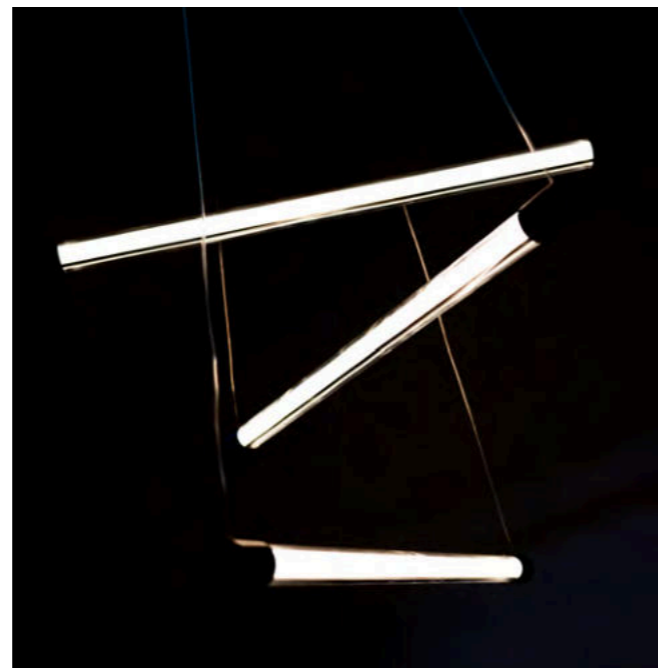

PALOS 3 3-STEP DIMM BK

Palos 3 3-Step DIMM BK

- Code/Color ● AZ6777 black / clear
- Finish brushed / shiny
- Material aluminium / glass
- Light source 3 x LED integrated
- Power 29W
- Lumens 1543lm
- Kelvins 3000K
- Dimmable yes
- Type of control 3-STEP DIMMER

PALOS 6 3-STEP DIMM BK

Palos 6 3-Step DIMM Bk

- Code/Color ● AZ6778 black / clear
- Finish brushed / shiny
- Material aluminium / glass
- Light source 6 x LED integrated
- Power 57W
- Lumens 3035lm
- Kelvins 3000K
- Dimmable yes
- Type of control 3-STEP DIMMER