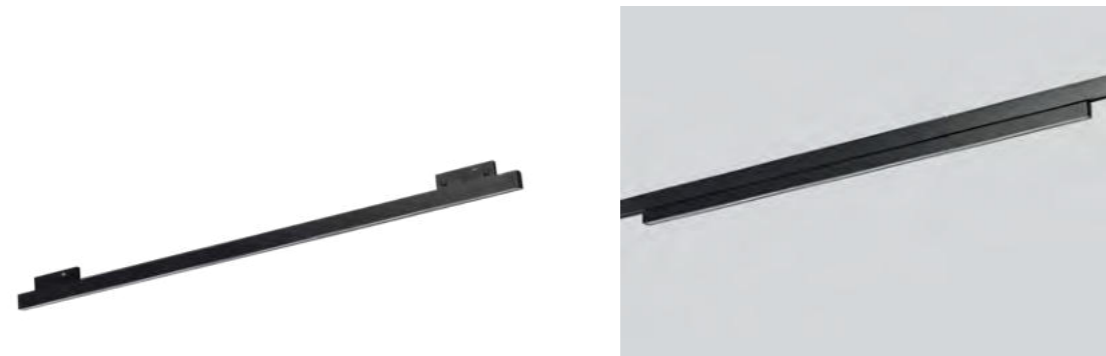

DELTA SAGI TRACK MAGNETIC SUPER SLIM 10W CCT BK

Voltage 48V	Lumens 1200lm	Light source 1x LED integrated
Kelvins 3000/4000/6000K	Power 15W	Protection level IP20
Type of control CCT	Material aluminium / PVC	Finish matt

● black AZ5398