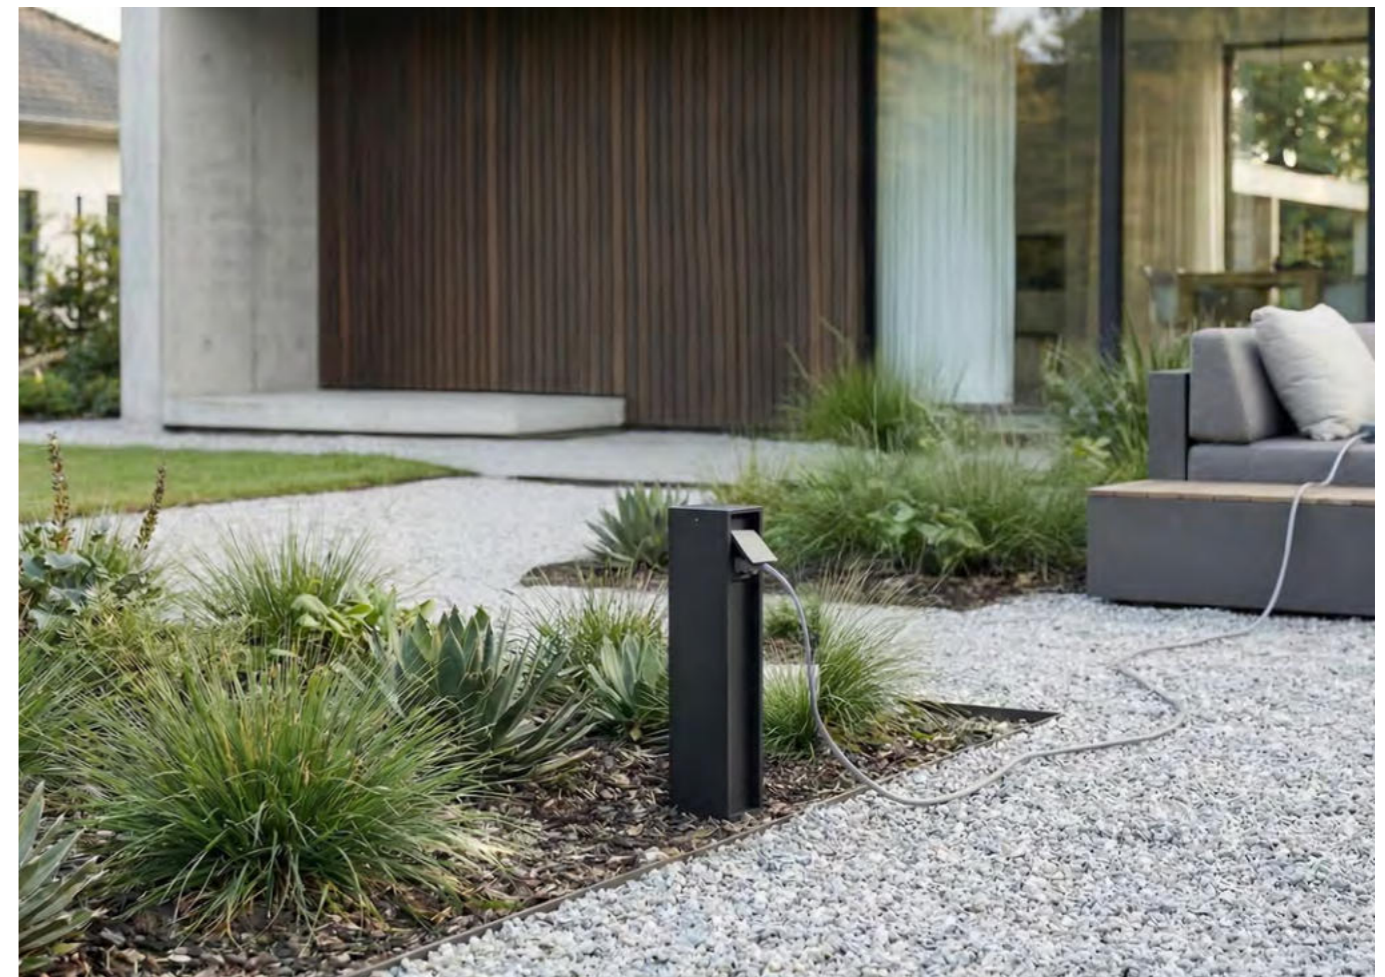

FIGARO 650 3000K IP54 BK

Code	Color	Finish	Material	Light Source	Lumens	Kelvins	Protection class
● AZ6827	black	matt	aluminium / acrylic	1 x LED integrated, 8W	640lm	3000K	IP54

OUTDOOR PLUG 2kW IP54 BK

Code	Color	Finish	Material	Socket max. load	Protection class
● AZ6849	black	matt	aluminium / PVC	2000W	IP54