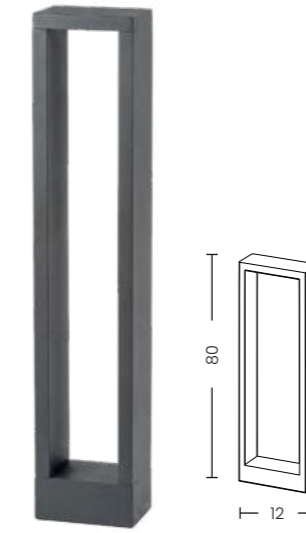

CAVALIO IP65 80 3000K DGR