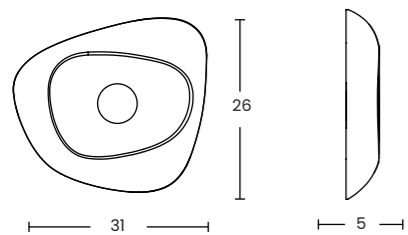

Eagle Wall

Code/Color	● AZ6575 black / black
	● AZ6576 brown / black
	● AZ6577 beige / black
Finish	matt / matt
Material	felt / aluminium
Light source	1 x LED integrated
Power	6W
Lumens	18lm
Kelvins	2985K