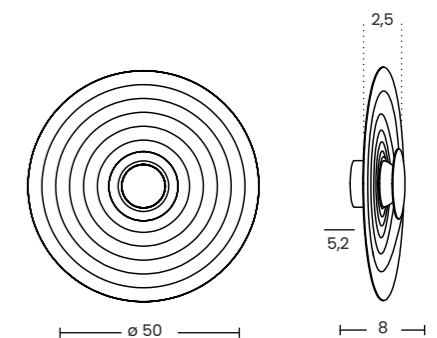

RIPPLE WALL

Ripple Wall 40

Code/Color	● AZ6579 beige / black ● AZ6580 auburn / black
Finish	matt / matt
Material	aluminium / aluminium
Light source	1 x LED integrated
Power	6W
Lumens	108lm
Kelvins	2740K

Ripple Wall 50

Code/Color	● AZ6581 beige / black ● AZ6582 auburn / black
Finish	matt / matt
Material	aluminium / aluminium
Light source	1 x LED integrated
Power	6W
Lumens	108lm
Kelvins	2675K