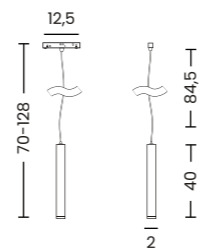

ALFA KERRY TRACK MAGNETIC 2LINE 7W CCT SWITCH DIMM