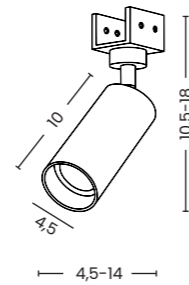

- black AZ6944
- white AZ6945

TRACK IP65 MURANO 4000K

Light source 1x LED integrated	Power 8W	Lumens 530lm
Kelvins 4000K	CRI [Ra] ≥ 90	Beam angle 50°
Protection level IP65	Material aluminium	

- black AZ6946
- white AZ6947