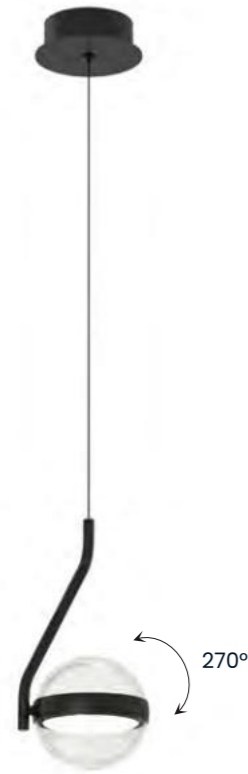

ASTRID 1 PENDANT BK & ASTRID FLOOR DIMM BK

Astrid 1 Pendant Bk
AZ7196