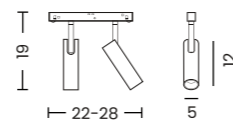

ALFA NIKO 2 TRACK MAGNETIC 2LINE 2X12W CCT SWITCH DIMM

Voltage = 48V	Lumens 770lm	Beam angle 24°
Light source 2x LED integrated	Kelvins 3000/4000/6000K	Rotation 350°
Power 14W	Protection level IP20	Tilt 90°
Type of control CCT SWITCH	Material aluminium / PVC	Finish matt

- black AZ6253
- white AZ6515