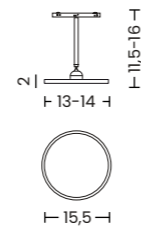

ALFA MITUS TRACK MAGNETIC 2LINE 18W CCT SWITCH DIMM