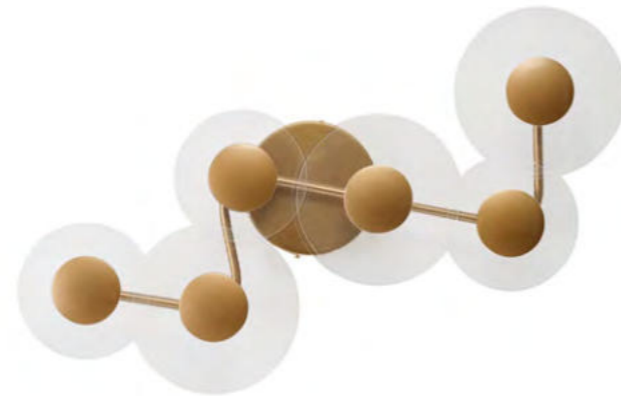

Medusa 70 Pendant 3000K BK

Code/Color	● AZ6789 black / clear
Finish	matt / shiny
Material	aluminium / acrylic
Light source	1 x LED integrated
Power	30W
Lumens	2170lm
Kelvins	3100K

MEADOW 3-STEP DIMM GO

Meadow 4 3-Step DIMM Go
AZ6775