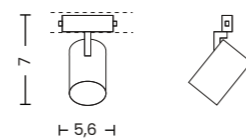

Voltage 230V	Light source 1x GU10	Power max 50W only LED
Protection level IP20	Material ALUMINIUM	Finish matt
Tilt 90°	Rotation 350°	

- black AZ5207
- white AZ5208
- beige AZ7369