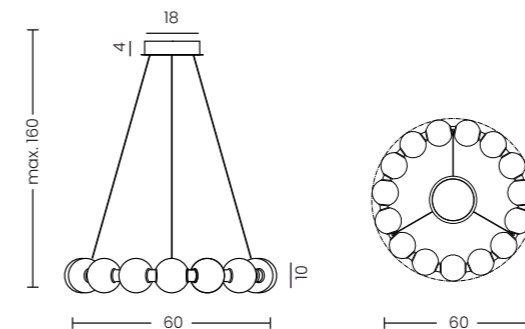

PERLA PENDANT 60 3-STEP DIMM BK

Perla Pendant 60 3-Step DIMM Bk
AZ6895

3-STEP DIMM SYSTEM

Perla Pendant 60 3-Step DIMM Bk

- Code/Color ● AZ6895 black / white
- Finish matt / matt
- Material aluminium / glass
- Light source 15 x LED integrated
- Power 30W
- Lumens 2400lm
- Kelvins 3000K
- Dimmable yes
- Type of control 3-STEP DIMMER