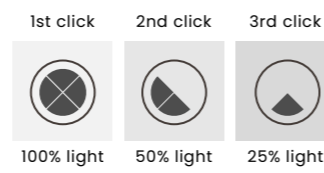

3-STEP DIMM SYSTEM

EUFORIA PENDANT ROUND 10 3-STEP DIMM GO

Euforia Pendant Round 10 3-Step DIMM Go
AZ6739

3-STEP DIMM SYSTEM

Euforia Pendant Round 10 3-Step DIMM Go

- Code/Color ● AZ6739 gold / clear
- Finish shiny / shiny
- Material aluminium / acrylic
- Light source 10 x LED integrated
- Power 52W
- Kelvins 3000K
- Dimmable yes
- Type of control 3-STEP DIMMER