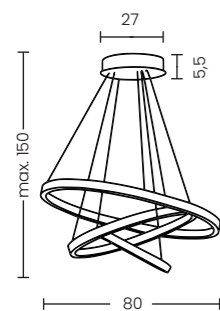

CAMELIA 40+60+80 3-STEP DIMM GO

CAMELIA 40+60+80 3-STEP DIMM Go
AZ6769

3-STEP DIMM SYSTEM

Camelia 40+60+80 3-Step DIMM Go

- Code/Color ● AZ6769 rose gold / clear
- Finish brushed / shiny
- Material aluminium / crystal
- Light source 3 x LED integrated
- Power 118W
- Lumens 4867lm
- Kelvins 2931K
- Dimmable yes
- Type of control 3-STEP DIMMER