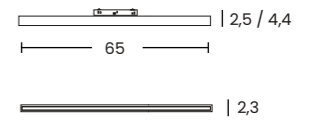

ALFA SAGA TRACK MAGNETIC 2LINE 36W CCT SWITCH DIMM

Voltage = 48V	Lumens 2880lm	Beam angle 120°
Light source 1x LED integrated	Kelvins 3000/4000/6000K	Power 36W
Protection level IP20	Type of control CCT SWITCH	Material aluminium / PVC
Finish matt		

- black AZ6238
- white AZ6500