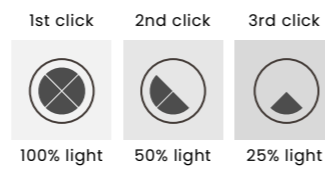

3-STEP DIMM SYSTEM