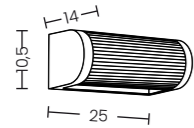

EBRO WALL IP65 12W 3000K BK

Code	Color	Finish	Material	Light Source	Lumens	Kelvins	Protection class
● AZ6764	black / clear	matt / shiny	aluminium / PVC	1 x LED integrated, 12W	960lm	3000K	IP65