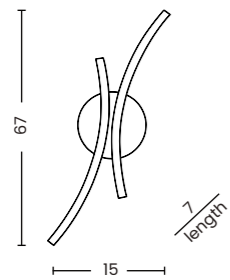

Shiro Wall

- Code/Color
  - AZ6822 gold
  - AZ6823 black
- Finish
  - gold / shiny, black / matt
- Material
  - aluminium / silicone
- Light source
  - 2 x LED integrated
- Power
  - 16W
- Lumens
  - 390lm
- Kelvins
  - 2800K