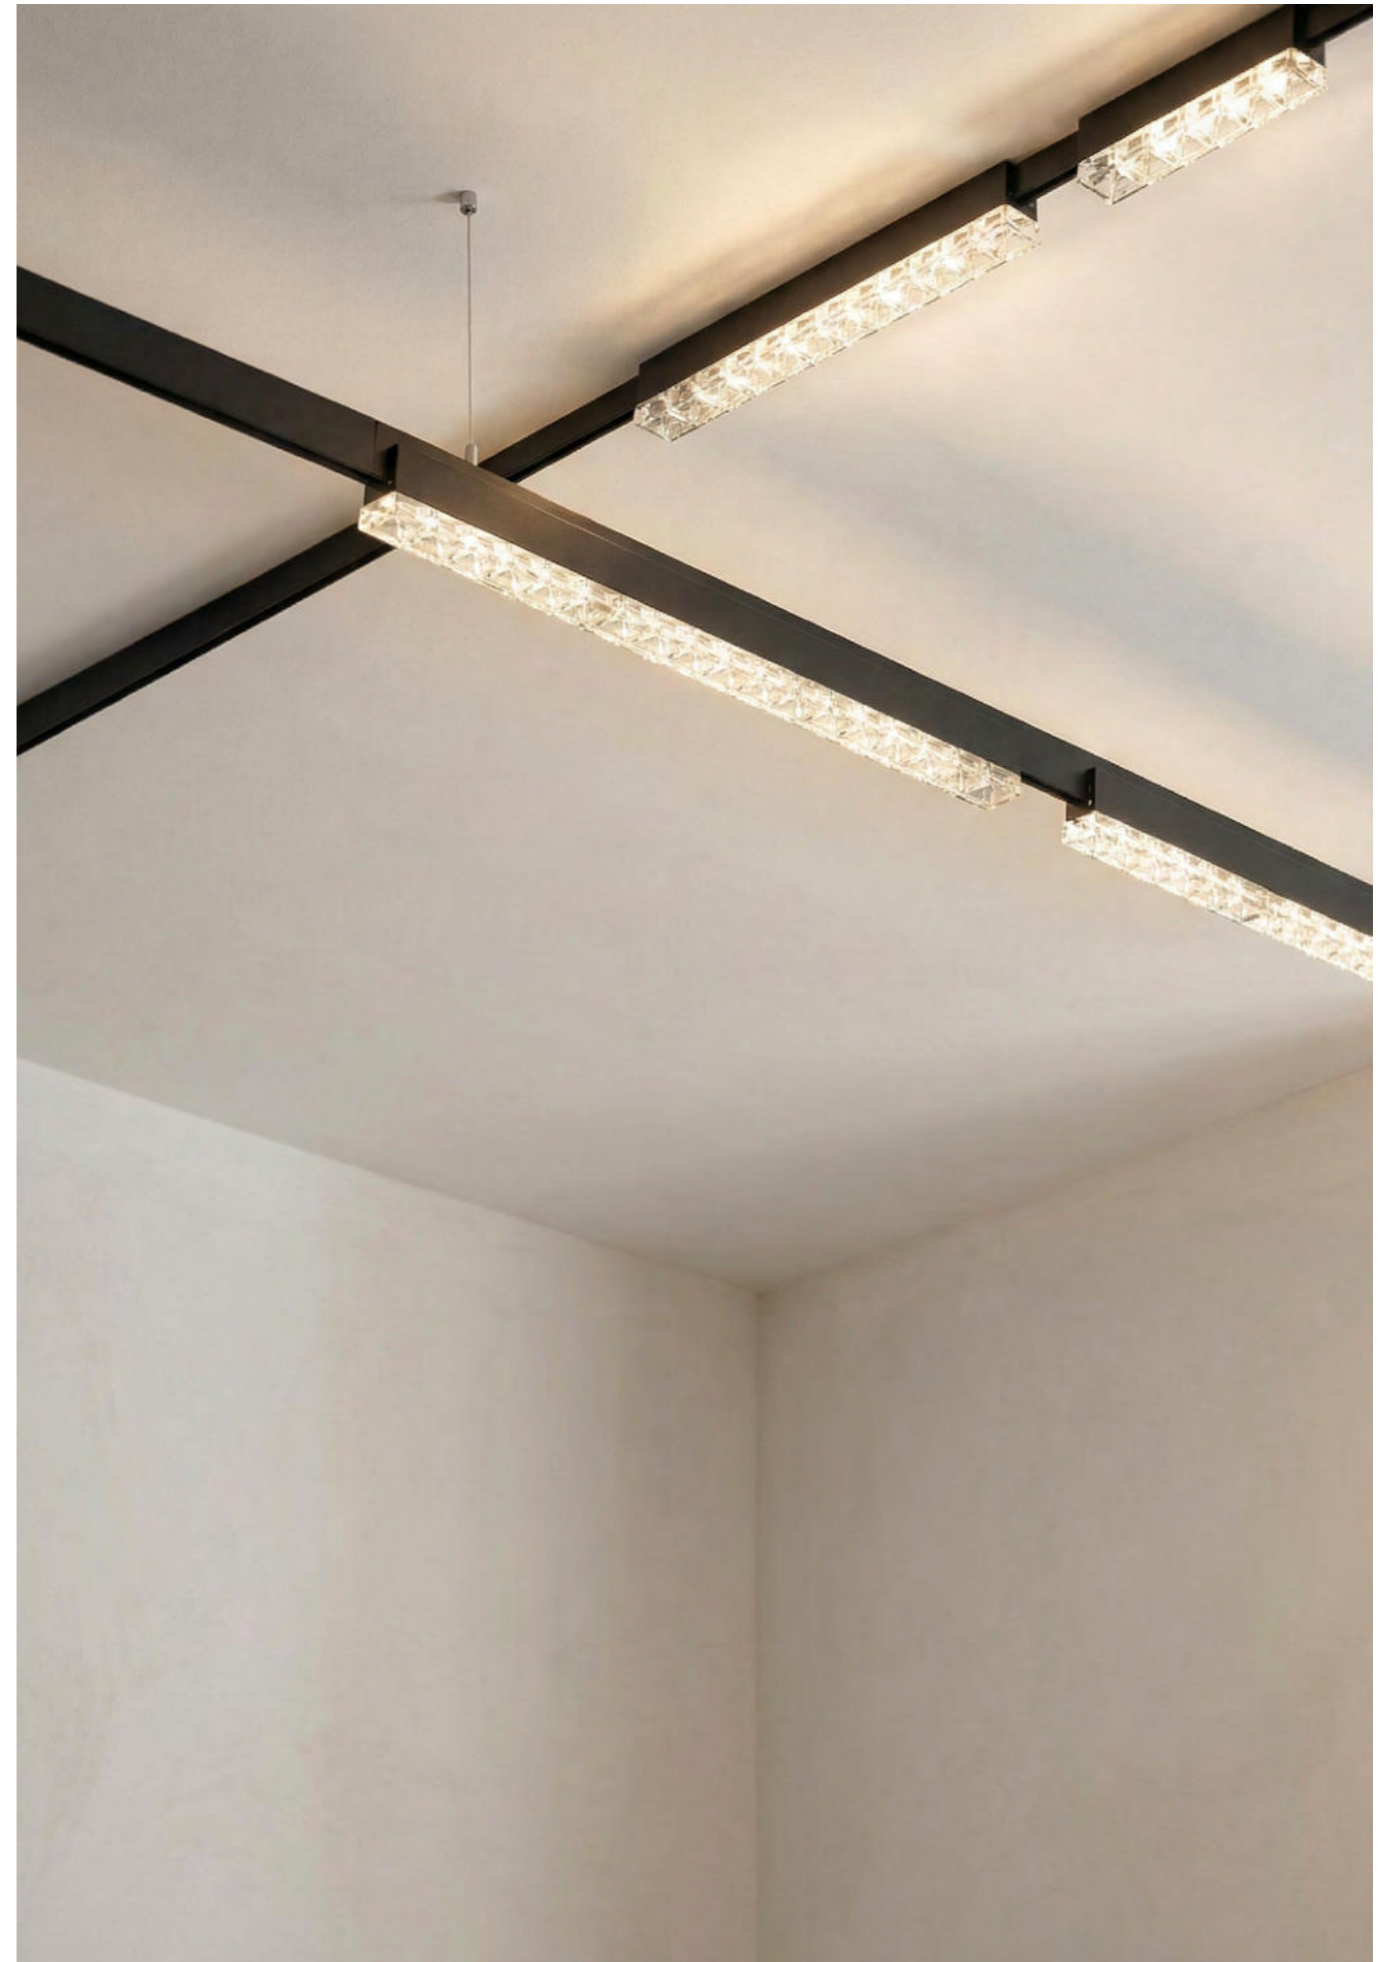

DELTA TEMIDA TRACK MAGNETIC SUPER SLIM 12W CCT BK

Voltage 48V	Light source 1x LED integrated	Power 12W
Lumens 915lm	Kelvins 3000/4000/6000K	Beam angle 180°
Protection level IP20	Type of control CCT	Material aluminium / PVC
Finish matt / shiny		

● black / clear AZ5406

DELTA TEMIDA TRACK MAGNETIC SUPER SLIM 18W CCT BK

Voltage 48V	Light source 1x LED integrated	Power 18W
Lumens 1440lm	Kelvins 3000/4000/6000K	Beam angle 180°
Protection level IP20	Type of control CCT	Material aluminium / PVC
Finish matt / shiny		

● black / clear AZ5406