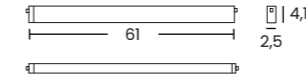

BETA SAGA 230V TRACK MAGNETIC 27W 3000/4000K