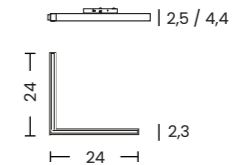

ALFA SAGA TRACK MAGNETIC CORNER A 24W DALI CCT DIMM

Voltage = 48V	Lumens 909 / 1032lm	Beam angle 104°
Light source 1x LED integrated	Kelvins 2900 / 4000 / 7274K	Power 24W
Protection level IP20	Type of control CCT SWITCH	Material aluminium / PVC
Finish matt		

- black _____ AZ6288
- white _____ AZ7249

ALFA SAGA TRACK MAGNETIC CORNER B 24W DALI CCT DIMM

Voltage = 48V	Lumens 672 / 764lm	Beam angle 69°
Light source 1x LED integrated	Kelvins 2900 / 4000 / 7160K	Power 24W
Protection level IP20	Type of control CCT SWITCH	Material aluminium / PVC
Finish matt		

- black _____ AZ6289
- white _____ AZ7250