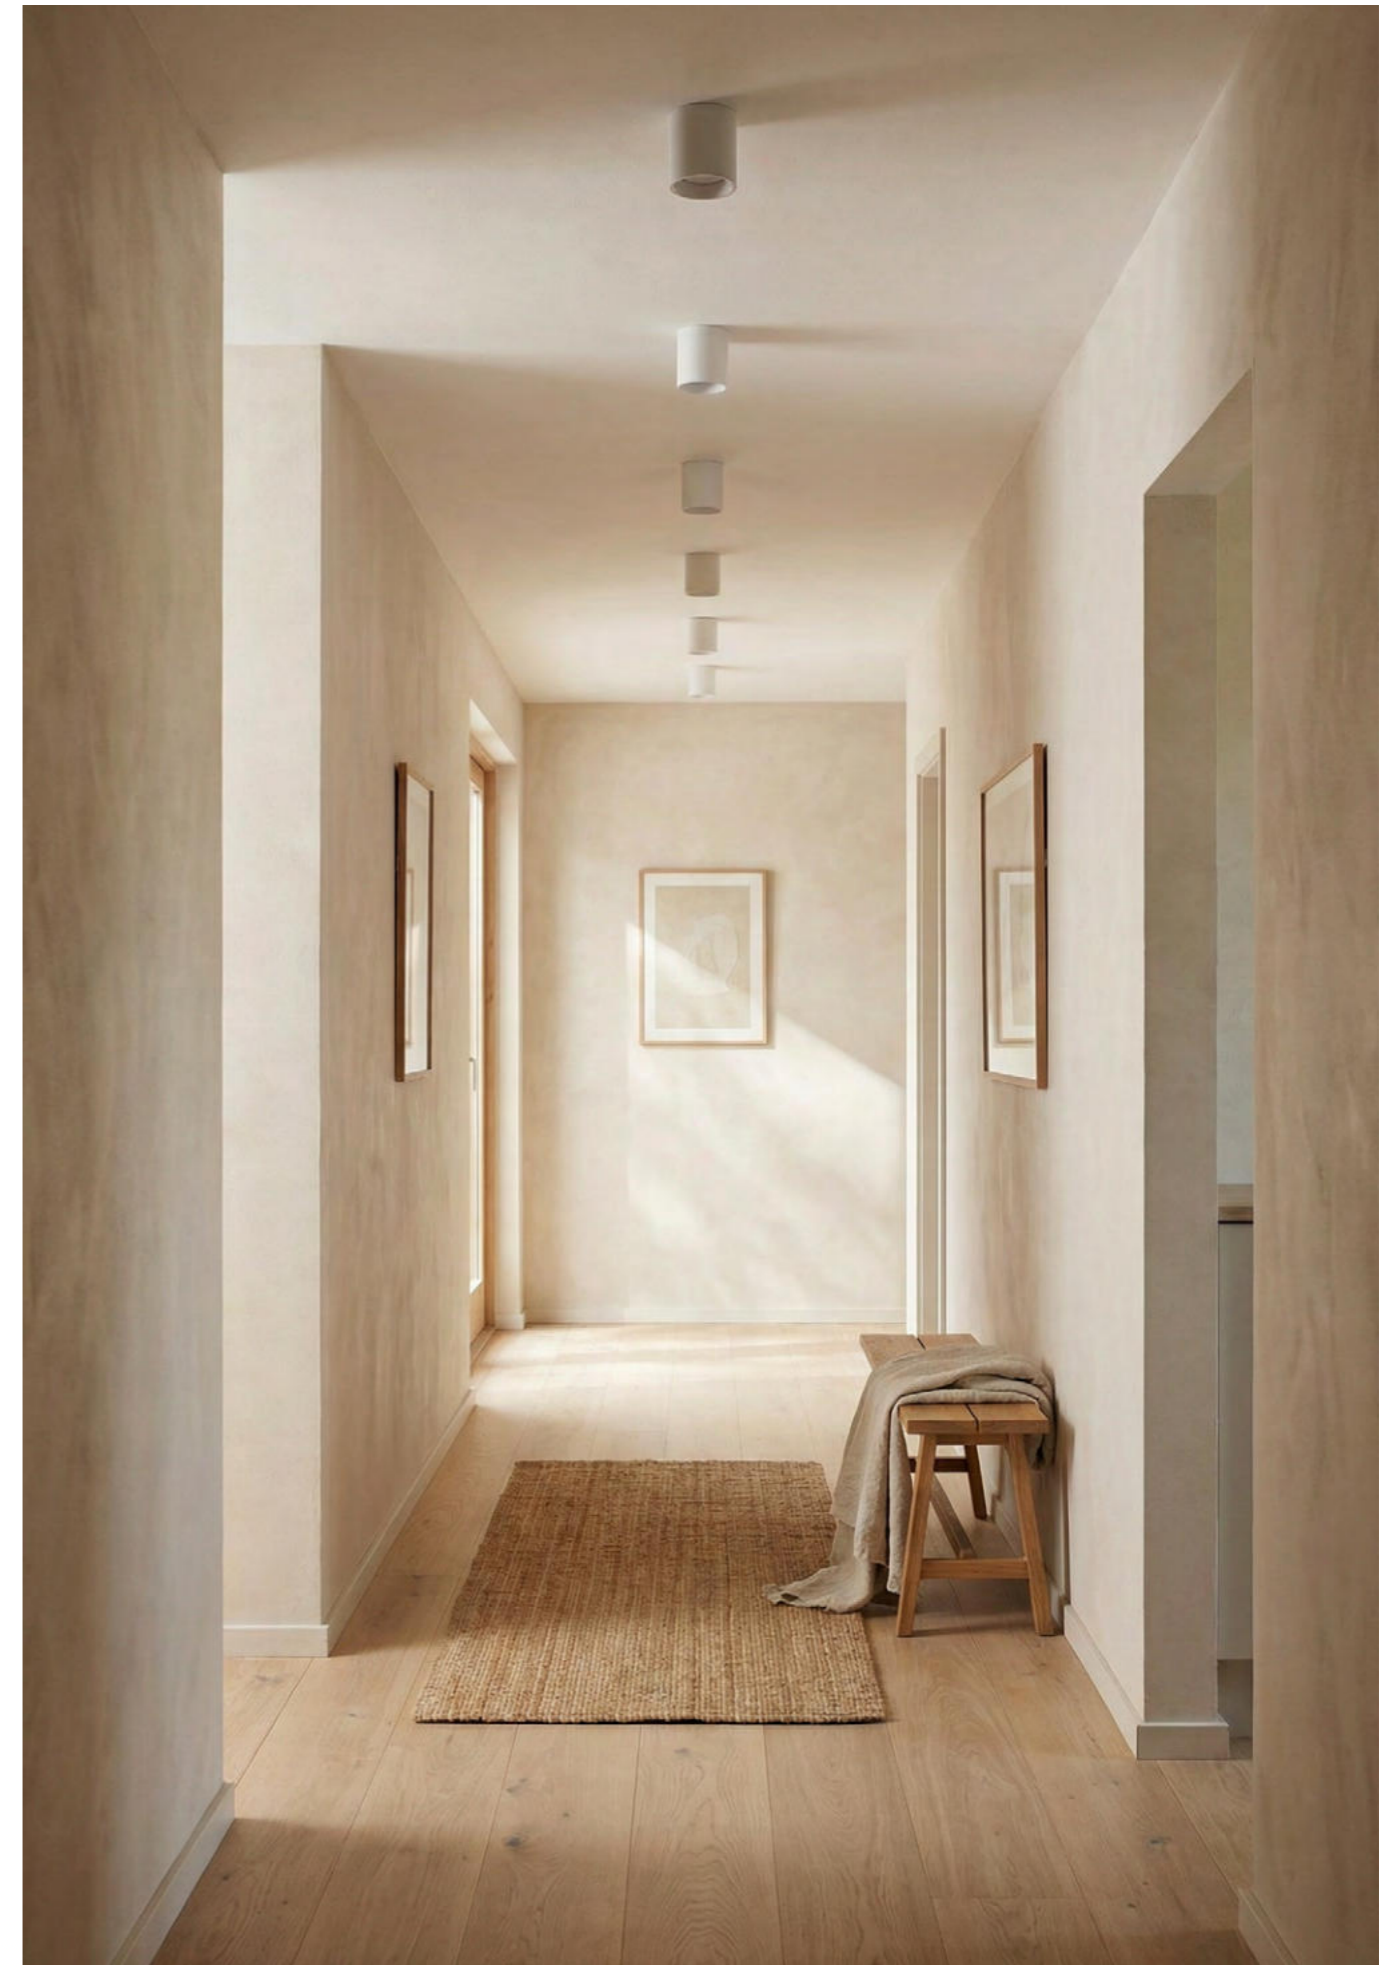

BABIL 10W CCT SWITCH

Code	Color	Finish	Material	Light Source	Lumens	Kelvins	Protection class
○ AZ6554	white	matt	aluminium / PVC	1 x LED integrated, 10W	879lm	3000/4000K	IP20

BABIL 15W CCT SWITCH

Code	Color	Finish	Material	Light Source	Lumens	Kelvins	Protection class
○ AZ6547	white	matt	aluminium	1 x LED integrated, 15W	1294lm	3000/4000K	IP20