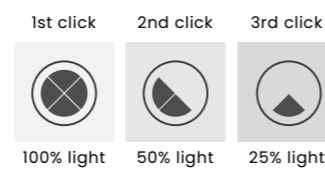

Portofino 80 3-Step DIMM

Code/Color	○ AZ6661 white/ black
Finish	matte / matte
Material	aluminium
Light source	1 x LED integrated
Power	39W
Lumens	1300lm
Kelvins	3000K
Dimmable	yes
Type of control	3-STEP DIMMER