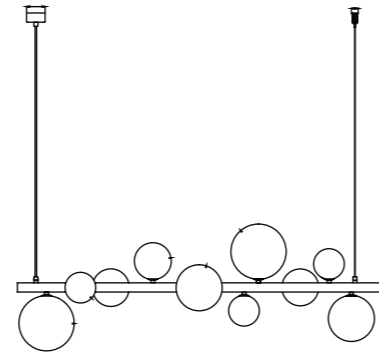

Bubbles
lampbody + shade

Bubbles
lampbody line 10

- black | AZ5866
- gold | AZ5868
- white | AZ5867

Bubbles
glass shades set 10

- 3x ø 10cm | ○ white AZ6728
- 3x ø 12cm | ○ clear AZ5872
- 2x ø 15cm | ● smoky AZ5873
- 2x ø 18cm | ● amber AZ6454