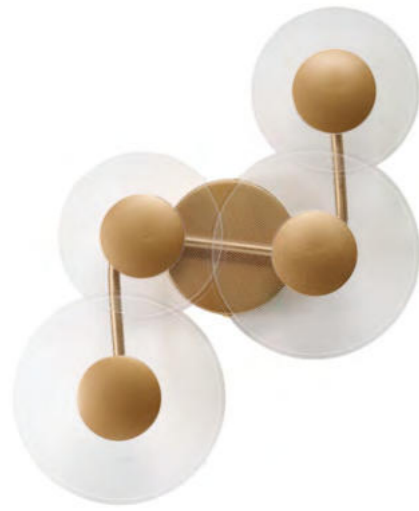

MEADOW 3-STEP DIMM GO

Meadow 4 3-Step DIMM Go
AZ6775