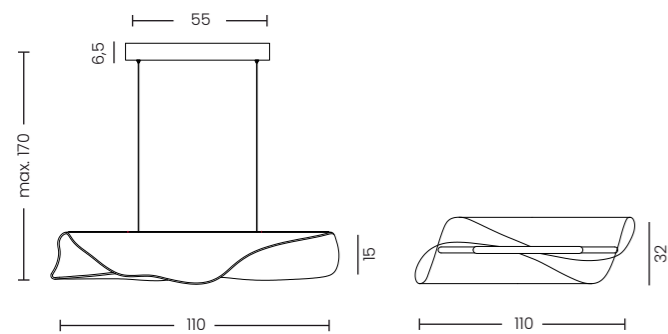

Dragonfly Pendant 3000K Bk

Code/Color	● AZ6791 black / clear
Finish	matt / shiny
Material	aluminium / acrylic
Light source	1 x LED integrated
Power	35W
Lumens	2360lm
Kelvins	3100K