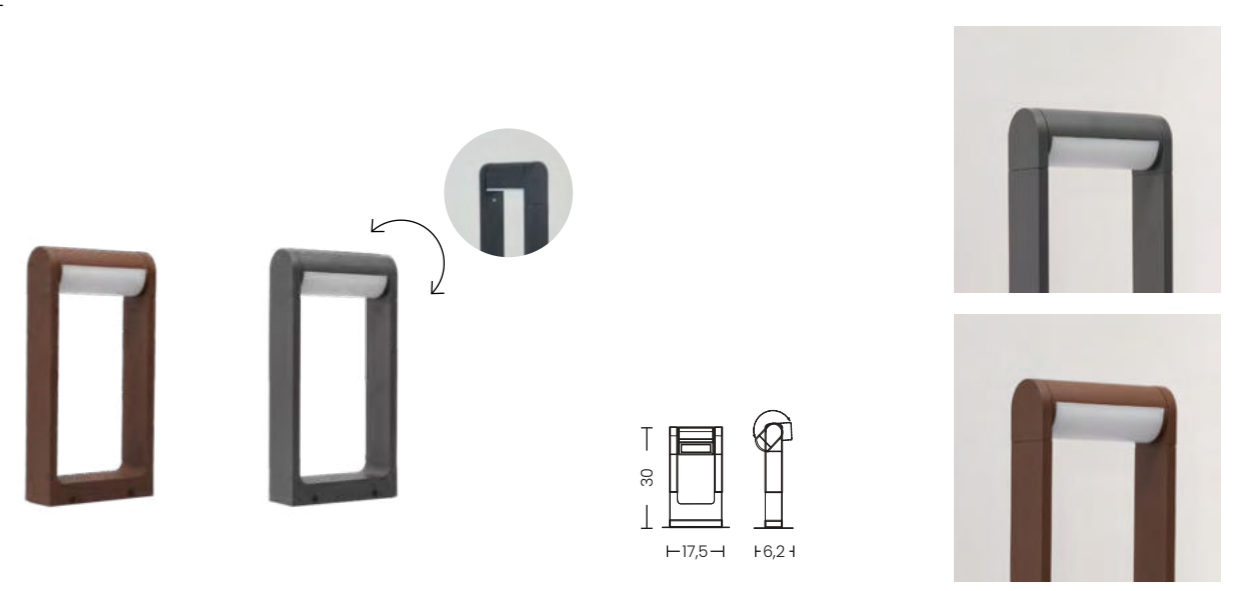

FRAME IP65 30 4000K

Code	Color	Finish	Material	Light Source	Lumens	Kelvins	Protection class
● AZ6685	corten	matt	aluminium / PVC	1 x LED integrated, 12W	960lm	4000K	IP65
● AZ6686	dark grey	matt	aluminium / PVC	1 x LED integrated, 12W	960lm	4000K	IP65
● AZ6761	black	matt	aluminium / PVC	1 x LED integrated, 12W	960lm	4000K	IP65