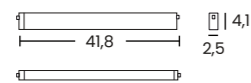

BETA SAGA 230V TRACK MAGNETIC 18W 3000/4000K