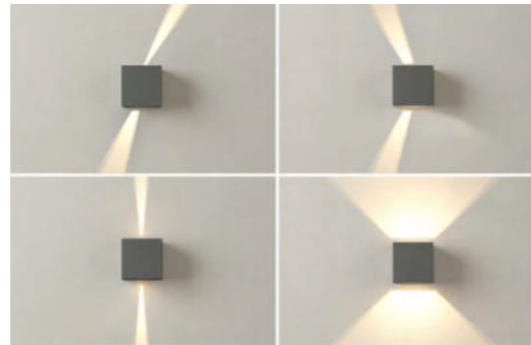

Adjustable light angle