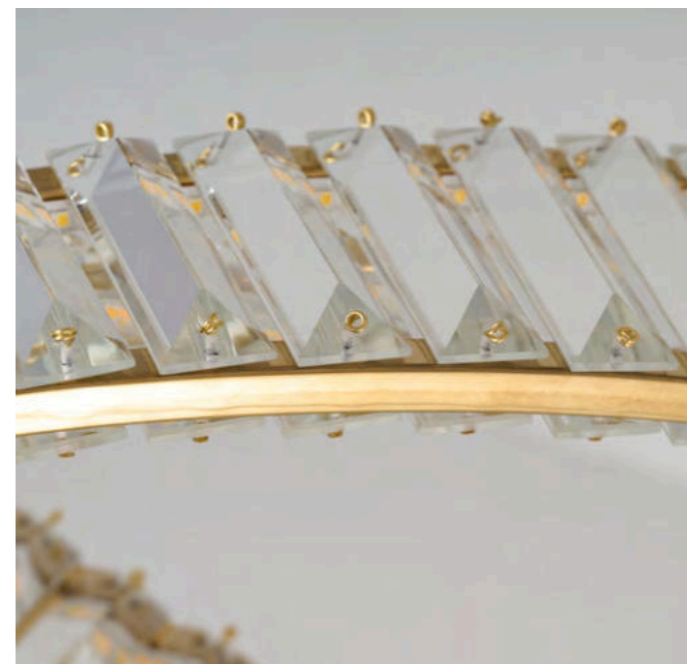

1. **Spark Waves Pendant 150 CCT DIMM + Remote Control**
2. Code/Color ● AZ6564 chrome / clear
   - Code/Color ● AZ6565 gold / clear
   - Finish shiny / shiny
   - Material aluminium / glass
   - Light source 2 x LED integrated
   - Power 97W
   - Lumens 5738lm
   - Kelvins 3000 - 4000K
   - Dimmable yes
   - CCT yes
   - Remote Control yes
   - Type of control REMOTE CONTROL