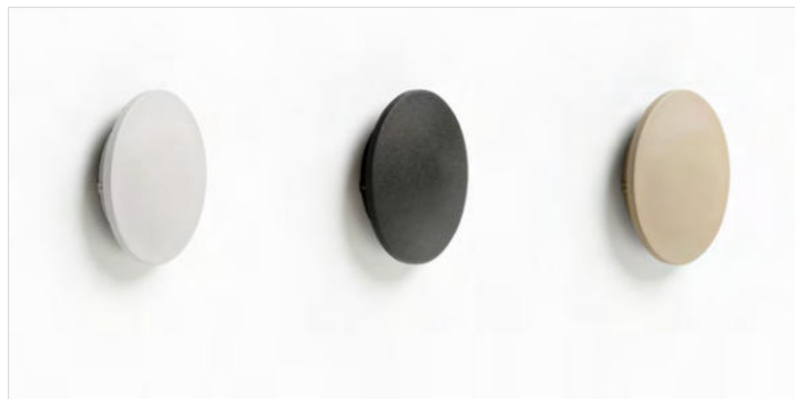

ANCONA M IP54

Code	Color	Finish	Material	Light Source	Lumens	Kelvins	Protection class
○ AZ2853	white	matt	aluminium	1 x LED integrated, 9W	890lm	3000K	IP54
● AZ2852	black	matt	aluminium	1 x LED integrated, 9W	890lm	3000K	IP54
● AZ7143	beige	matt	aluminium	1 x LED integrated, 9W	890lm	3000K	IP54