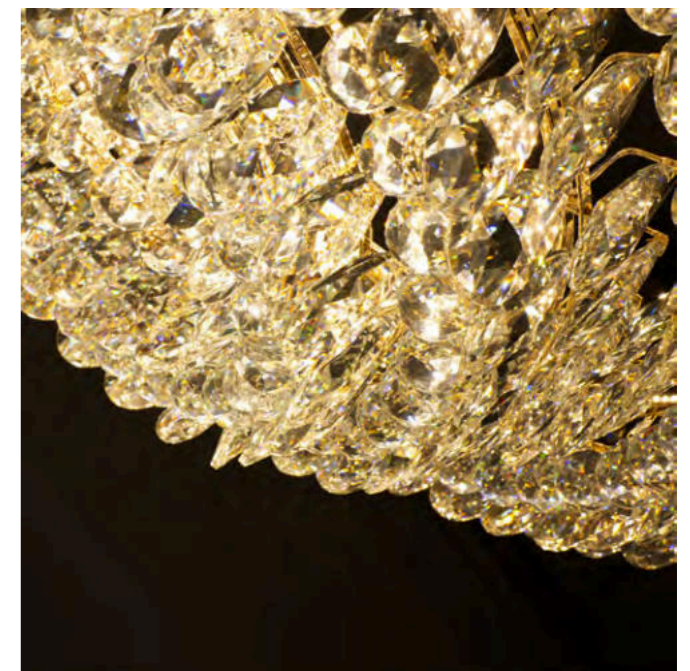

3-STEP DIMM SYSTEM

Barletta 80 Pendant 3-Step DIMM Go

Code/Color	● AZ6900 rose gold / clear
Finish	shiny / shiny
Material	aluminium / crystal
Light source	1 x LED integrated
Power	90W
Kelvins	3000K
Dimmable	yes
Type of control	3-STEP DIMMER