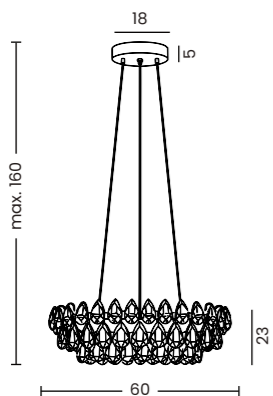

Barletta 60 Pendant 3-Step DIMM Go

Code/Color	● AZ6901 rose gold / clear
Finish	shiny / shiny
Material	aluminium / crystal
Light source	1 x LED integrated
Power	60W
Kelvins	3000K
Dimmable	yes
Type of control	3-STEP DIMMER