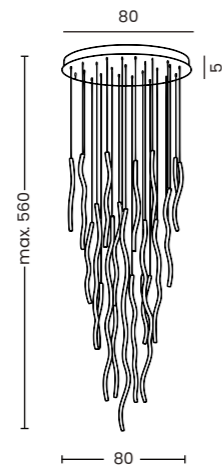

FLOW 41 PENDANT 3-STEP DIMM 3000K

Flow 41 Pendant 3-Step DIMM 3000K

Code/Color	● AZ6818 gold ● AZ6819 black
Finish	shiny
Material	aluminium / PVC
Light source	41 x LED integrated
Power	324W
Kelvins	3000K
Dimmable	yes
Type of control	3-STEP DIMMER