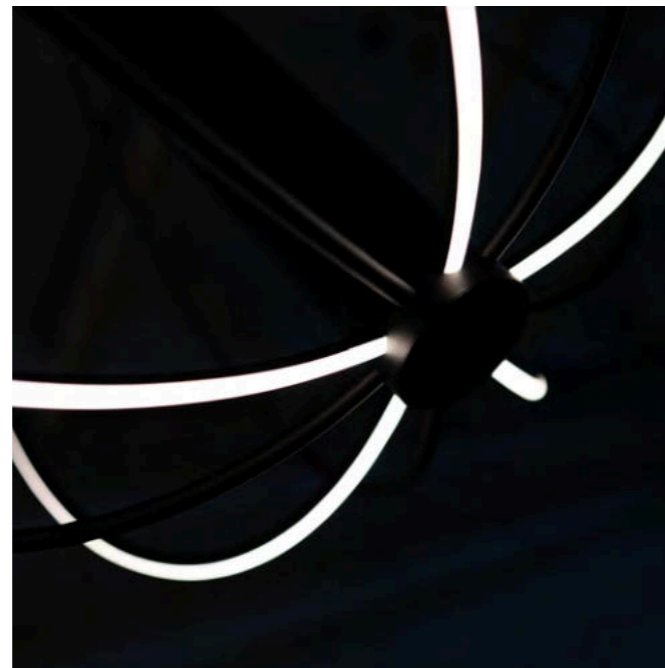

ZOE 60 3-STEP DIMM BK

3-STEP DIMM SYSTEM

Zoe 60 3-Step DIMM Bk

- Code/Color ● AZ6779 black
- Finish matt
- Material aluminium / silicone
- Light source 1 x LED integrated
- Power 41W
- Lumens 1823lm
- Kelvins 2944K
- Dimmable yes
- Type of control 3-STEP DIMMER