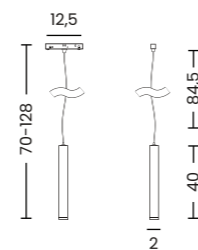

Voltage 230V	Lumens 1046lm	Light source 1x LED integrated
Kelvins 3000 - 6000K	Power 10W	Beam angle 120°
Protection level IP20	Material aluminium / PVC	Finish matt
Type of control BLUETOOTH		

- black _____ AZ5186
- white _____ AZ7233
- beige _____ AZ7348