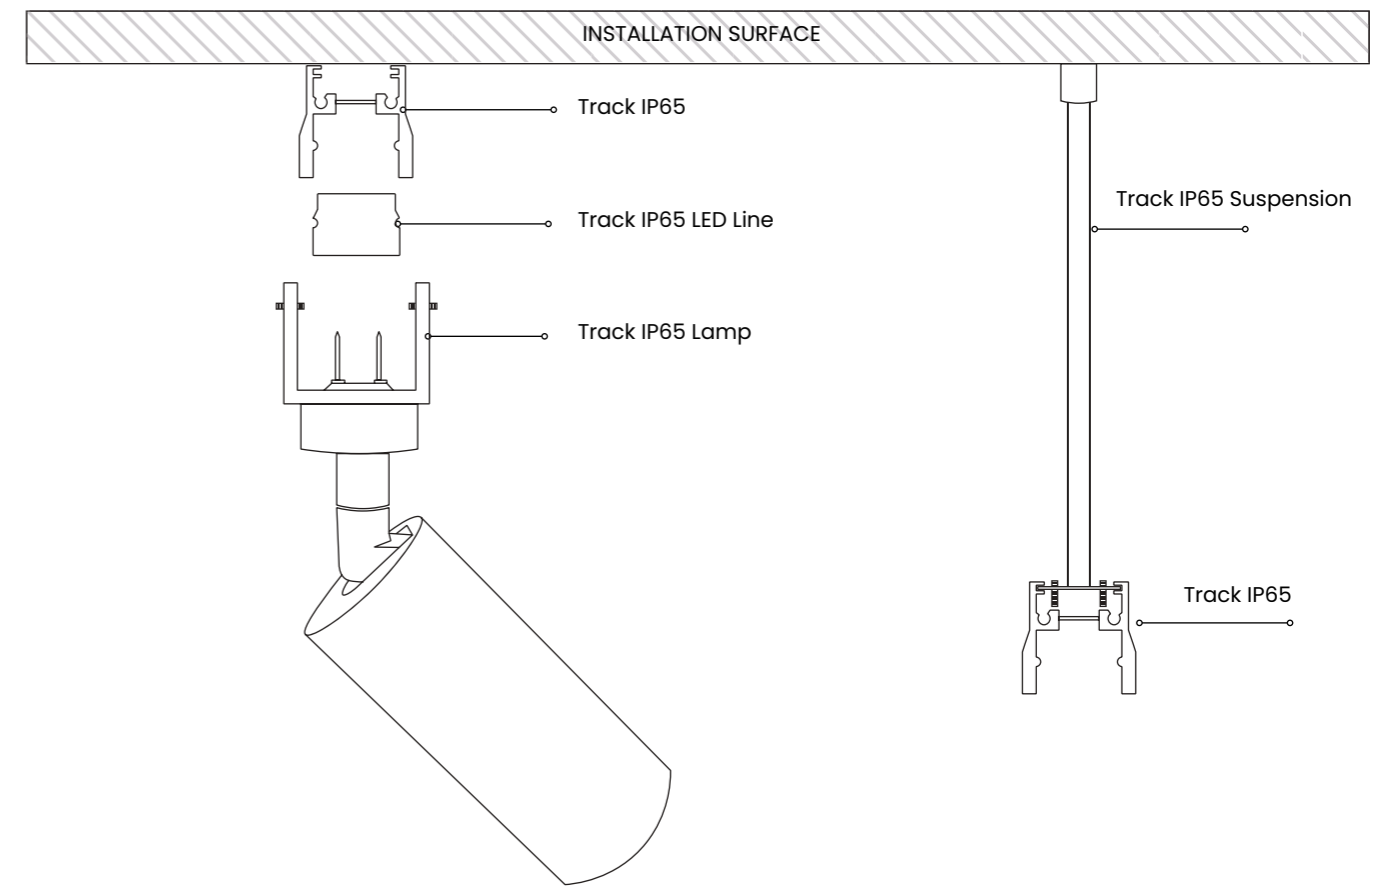

Track system IP65-INSTALLATION SCHEME