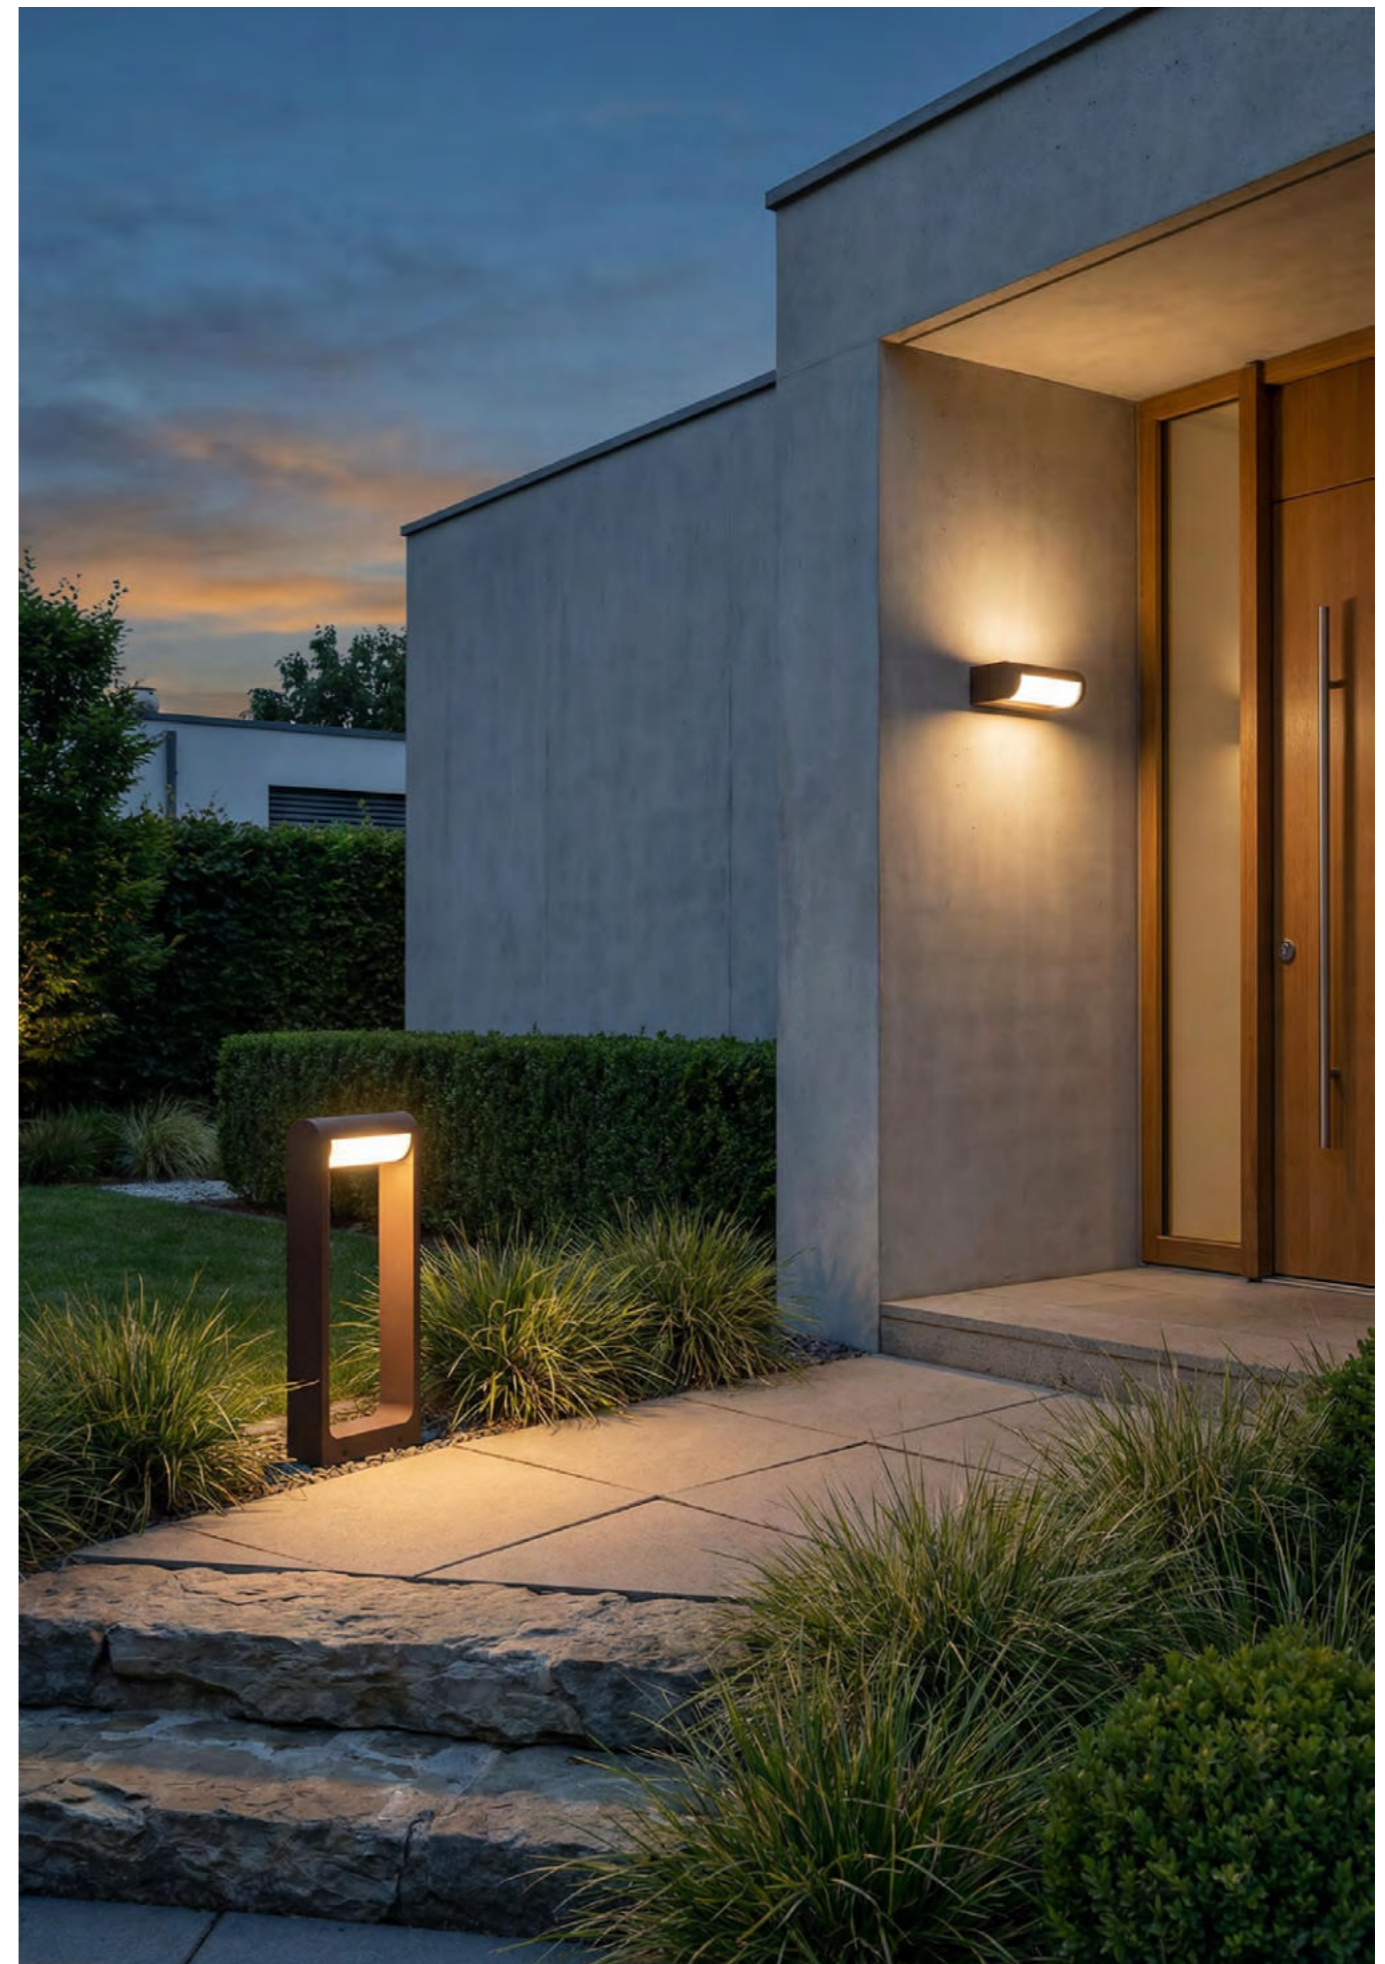

FRAME IP65 60 3000K

Code	Color	Finish	Material	Light Source	Lumens	Kelvins	Protection class
AZ6631	corten	matt	aluminium / PVC	1 x LED integrated, 12W	960lm	3000K	IP65
AZ6629	dark grey	matt	aluminium / PVC	1 x LED integrated, 12W	960lm	3000K	IP65
AZ6762	black	matt	aluminium / PVC	1 x LED integrated, 12W	960lm	3000K	IP65

FRAME IP65 60 4000K

Code	Color	Finish	Material	Light Source	Lumens	Kelvins	Protection class
AZ6632	corten	matt	aluminium / PVC	1 x LED integrated, 12W	960lm	4000K	IP65
AZ6630	dark grey	matt	aluminium / PVC	1 x LED integrated, 12W	960lm	4000K	IP65
AZ6763	black	matt	aluminium / PVC	1 x LED integrated, 12W	960lm	4000K	IP65