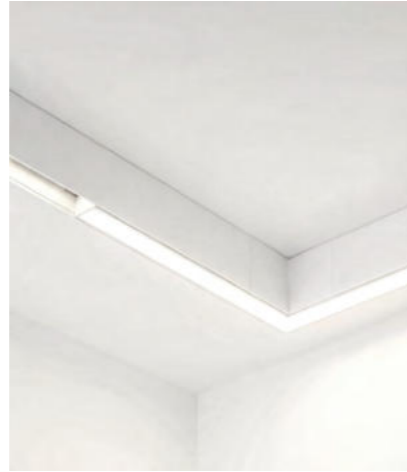

ALFA SAGA TRACK MAGNETIC 2LINE CORNER A 24W CCT SWITCH DIMM