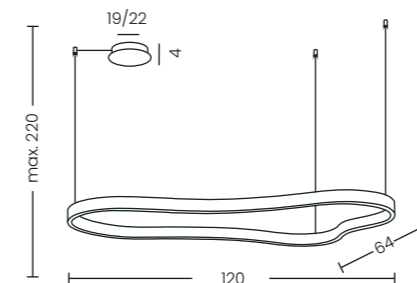

MIRABELLA 90 3000K DIMM

Mirabella 90 3000K DIMM

Code/Color	● AZ6744 black ○ AZ6752 white
Finish	matt
Material	aluminium / silicone
Light source	1 x LED integrated
Power	48W
Lumens	3840lm
Kelvins	3000K
Dimmable	yes
Type of control	TRIAC DIMMER

MIRABELLA 120 3000K DIMM WH

Mirabella 120 3000K DIMM Wh

Code/Color	○ AZ6753 white
Finish	matt
Material	aluminium / silicone
Light source	1 x LED integrated
Power	60W
Lumens	4800lm
Kelvins	3000K
Dimmable	yes
Type of control	TRIAC DIMMER