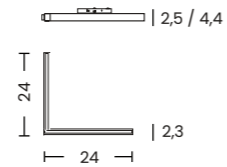

ALFA SAGA TRACK MAGNETIC 2LINE CORNER A 24W CCT SWITCH DIMM