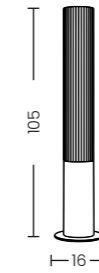

EBRO 105 IP65 25W 3000K BK

Code	Color	Finish	Material	Light Source	Lumens	Kelvins	Control Type	Protection class
● AZ6767	BLACK / CLEAR	matt / SHINY	ALUMINIUM / PVC	1 x LED integrated, 25W	2000lm	3000K	N/A	IP65