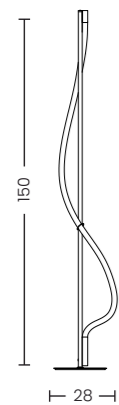

IVY FLOOR DIMM BK & IVY WALL BK

Ivy Floor DIMM Bk

Code/Color	● AZ6749 black / white
Finish	matt / matt
Material	aluminium / fabric
Light source	1 x LED integrated
Power	24W
Lumens	1920lm
Kelvins	3000K
Dimmable	yes
Type of control	TOUCH DIMMER

Ivy Wall Bk

Code/Color	● AZ6748 black / white
Finish	matt / matt
Material	aluminium / fabric
Light source	1 x LED integrated
Power	10W
Lumens	800lm
Kelvins	3000K