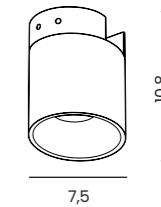

TRACK IP65 MURANO 8W 3000K

Light source 1x LED integrated	Power 8W	Lumens 530lm
Kelvins 3000K	CRI [Ra] ≥ 90	Beam angle 50°
Protection level IP65	Material aluminium	

- black AZ6944
- white AZ6945

TRACK IP65 MURANO 4000K

Light source 1x LED integrated	Power 8W	Lumens 530lm
Kelvins 4000K	CRI [Ra] ≥ 90	Beam angle 50°
Protection level IP65	Material aluminium	

- black AZ6946
- white AZ6947

TRACK IP65 FERNA 16W 3000K

Light source 1x LED integrated	Power 16W	Lumens 660lm
Kelvins 3000K	CRI [Ra] ≥ 90	Beam angle 38°
Protection level IP65	Material aluminium	

- black AZ6956
- white AZ6957

TRACK IP65 FERNA 16W 4000K

Light source 1x LED integrated	Power 20W	Lumens 660lm
Kelvins 4000K	CRI [Ra] ≥ 90	Beam angle 38°
Protection level IP65	Material aluminium	

- black AZ6958
- white AZ6959