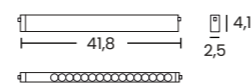

Voltage 230V	Lumens 1962lm	Light source 1x LED integrated
Kelvins 3000 - 6000K	Power 18W	Protection level IP20
Type of control BLUETOOTH	Material aluminium / PVC	Finish matt

- black AZ5176
- white AZ7243
- beige AZ7338