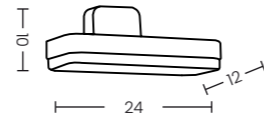

OPLO WALL 3000K IP54