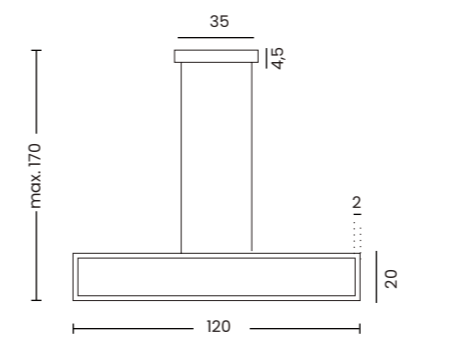

Fada 120 Bk

Code/Color	● AZ6533 black
Finish	matt
Material	aluminium / PVC
Light source	8 x LED integrated
Power	34W
Lumens	761lm
Kelvins	3126K