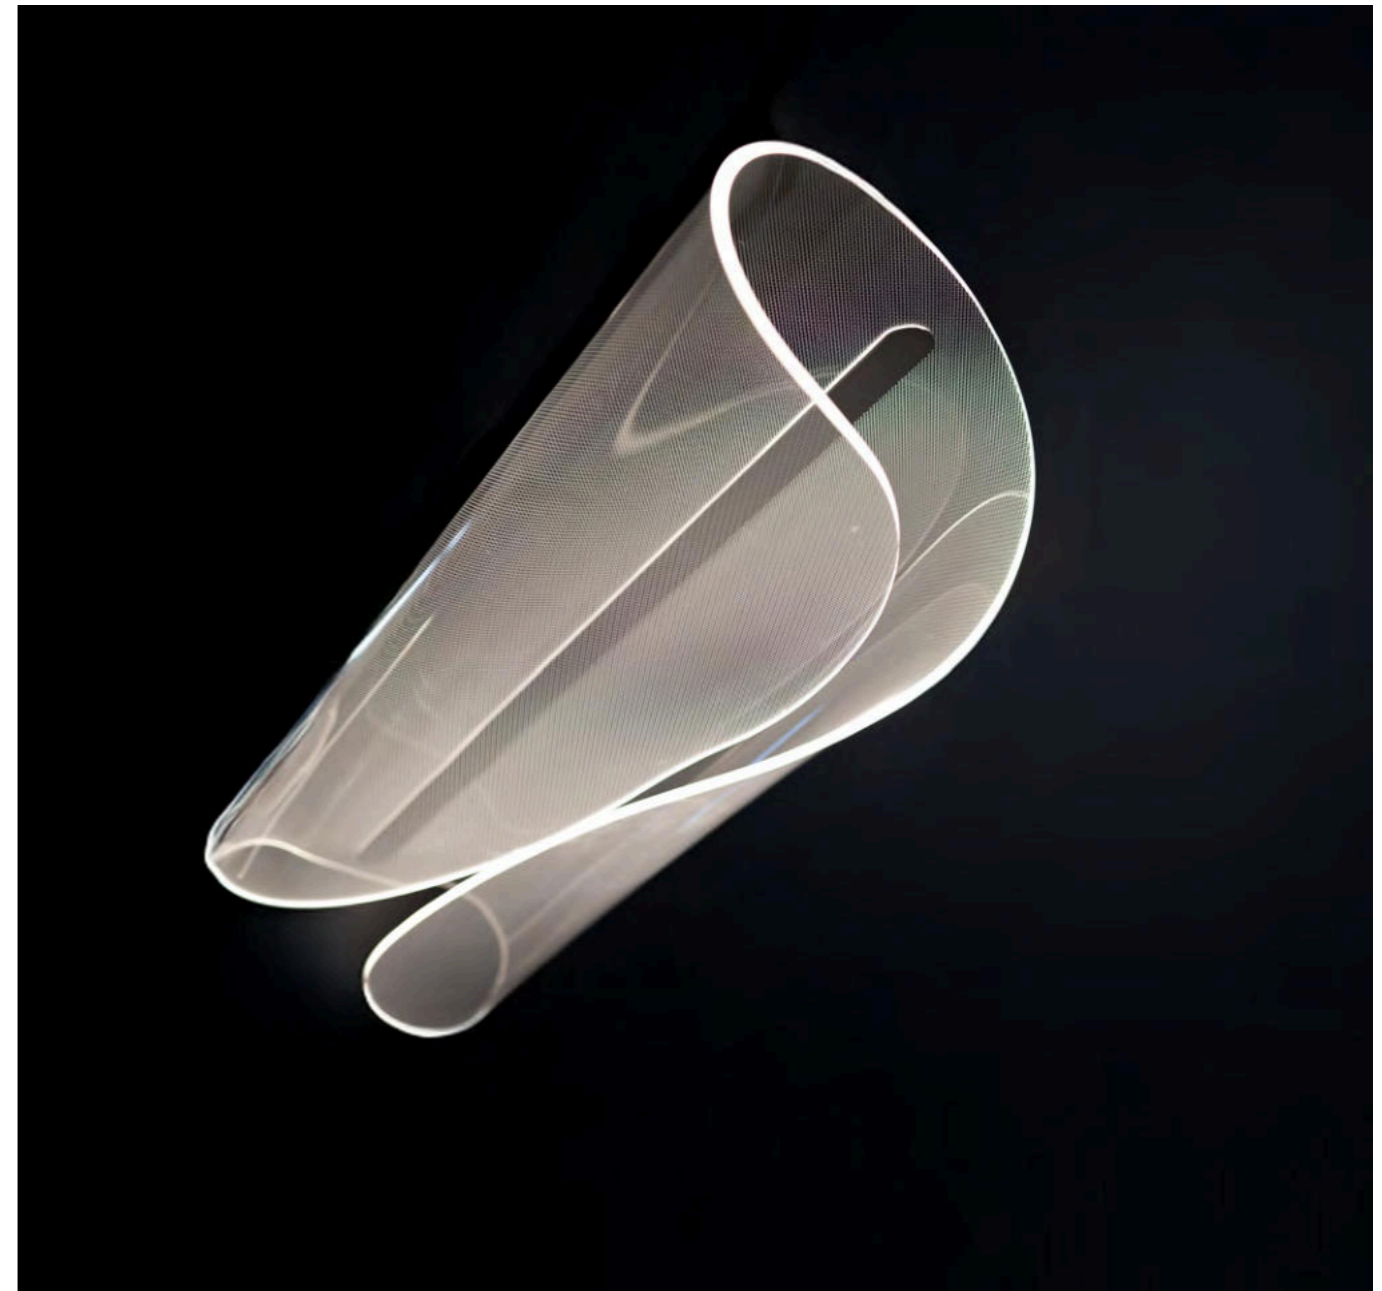

DRAGONFLY TOP 3000K BK