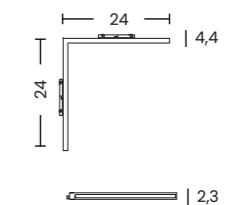

Voltage = 48V	Lumens 672 / 764lm	Beam angle 69°
Light source 1x LED integrated	Kelvins 2900 / 4000 / 7160K	Power 24W
Protection level IP20	Type of control CCT SWITCH	Material aluminium / PVC
Finish matt		

- black _____ AZ6289
- white _____ AZ7250