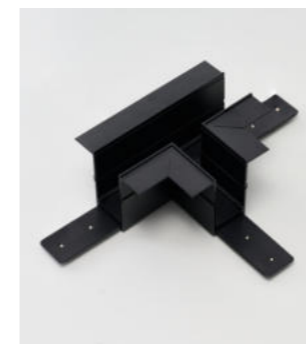

BETA TRACK MAGNETIC57 230V CONNECTOR T A GIPS1

Color/Code	● black	_____	AZ6702
	○ white	_____	AZ6705