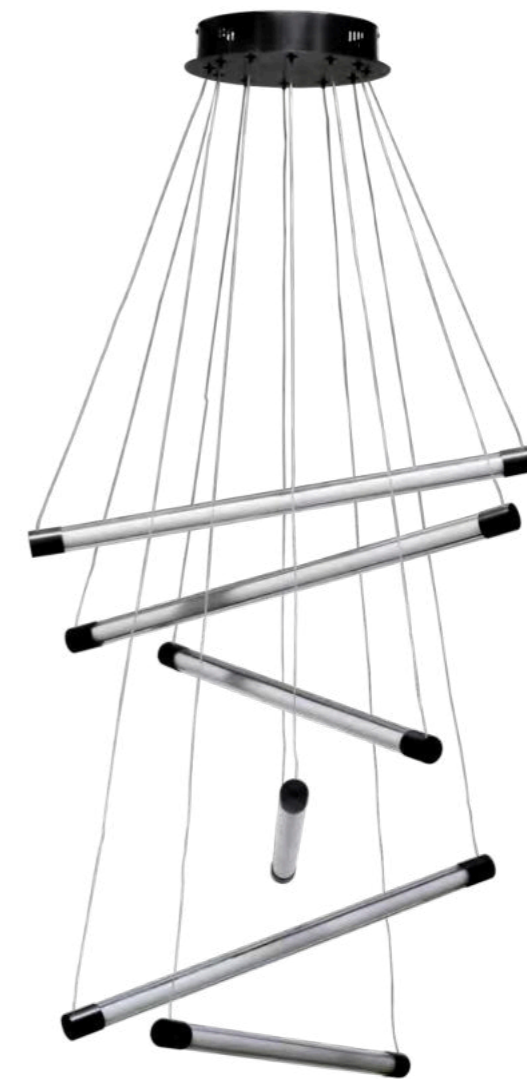

PALOS 6 3-STEP DIMM BK

Palos 6 3-Step DIMM BK
AZ6778

Palos 6 3-Step DIMM Bk

- Code/Color ● AZ6778 black / clear
- Finish brushed / shiny
- Material aluminium / glass
- Light source 6 x LED integrated
- Power 57W
- Lumens 3035lm
- Kelvins 3000K
- Dimmable yes
- Type of control 3-STEP DIMMER