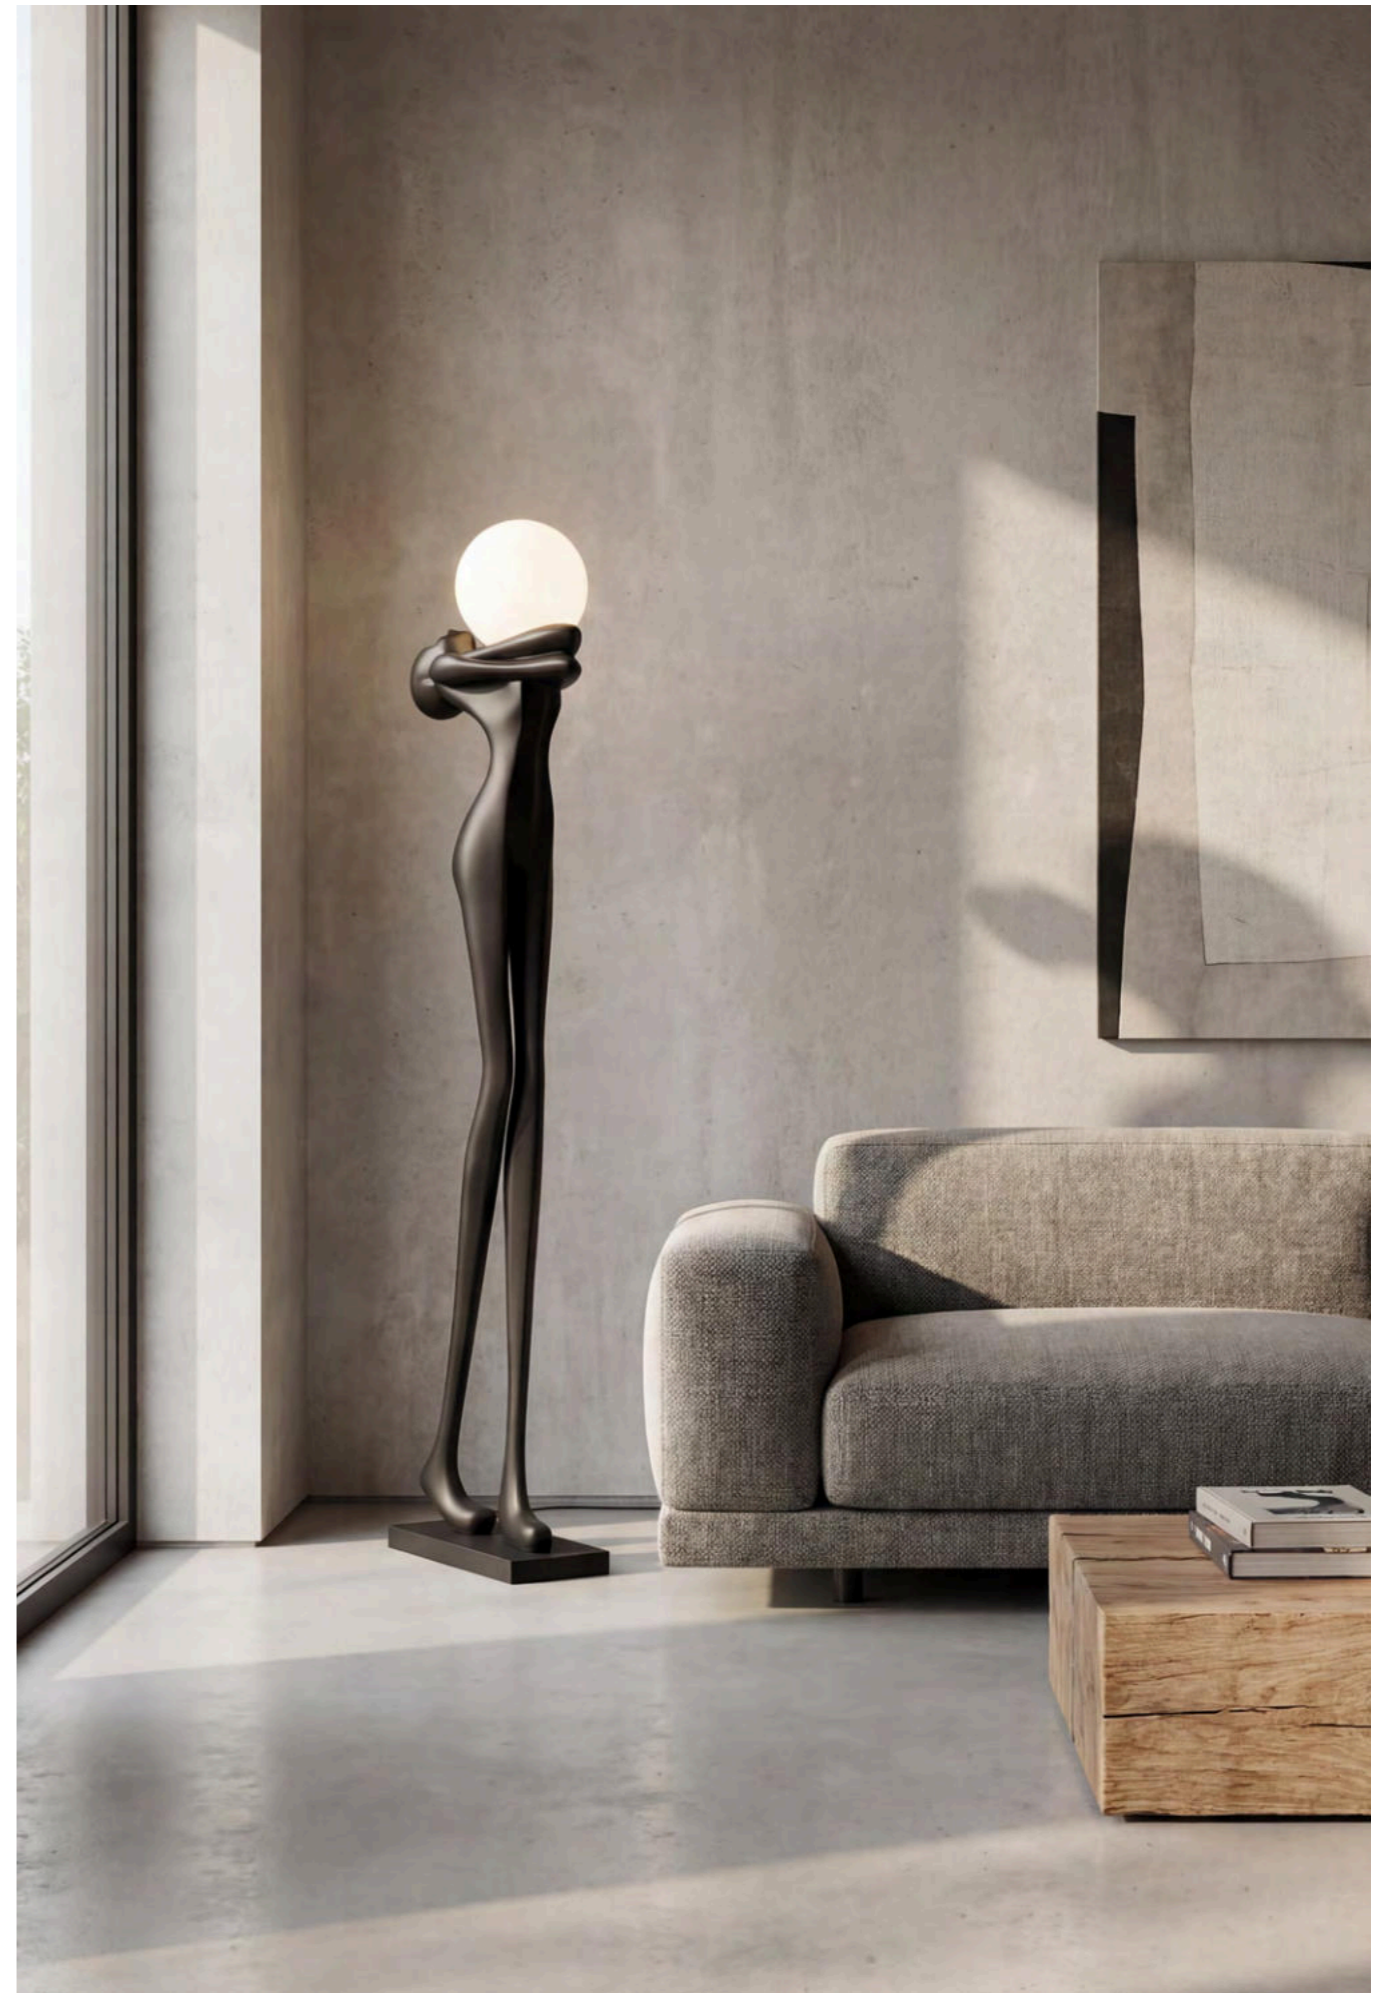

HESTIA BK

Hestia Bk

Code/Color
Finish
Material
Light source

- AZ6787 black / white
  matt / matt
- FRP / aluminium / glass
- 1 x E27 only LED