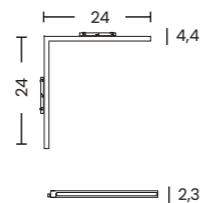

ALFA SAGA TRACK MAGNETIC 2LINE CORNER B 24W CCT SWITCH DIMM

Voltage ≈ 48V	Lumens 672 / 764lm	Beam angle 69°
Light source 1x LED integrated	Kelvins 2900 / 4000 / 7160K	Power 24W
Protection level IP20	Type of control CCT SWITCH	Material aluminium / PVC
Finish matt		

- black _____ AZ6245
- white _____ AZ6507