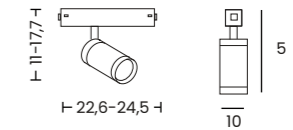

Voltage	Lumens	Light source
230V	1234lm	1x LED integrated
Kelvins	Power	Beam angle
3000 - 6000K	18W	24°
Protection level	Type of control	Tilt
IP20	BLUETOOTH	90°
Rotation	Material	Finish
350°	aluminium / PVC	matt