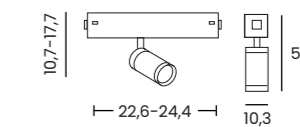

- black _____ AZ5183
- white _____ AZ7236
- beige _____ AZ7345