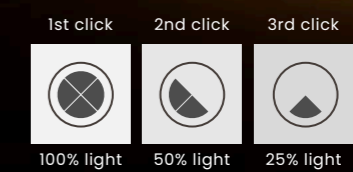

3-STEP DIMM SYSTEM