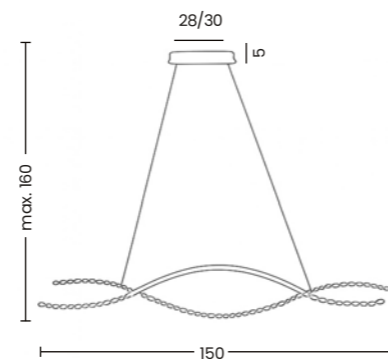

1. **Spark Waves Pendant 150 CCT DIMM + Remote Control**
2. Code/Color ● AZ6564 chrome / clear
   - Code/Color ● AZ6565 gold / clear
   - Finish shiny / shiny
   - Material aluminium / glass
   - Light source 2 x LED integrated
   - Power 97W
   - Lumens 5738lm
   - Kelvins 3000 - 4000K
   - Dimmable yes
   - CCT yes
   - Remote Control yes
   - Type of control REMOTE CONTROL