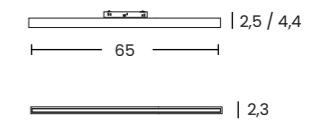

Voltage = 48V	Lumens 1900lm	Beam angle 120°
Light source 1x LED integrated	Kelvins 3000/4000/6000K	Power 36W
Protection level IP20	Type of control Dali	Material aluminium / PVC
Finish matt		

- black AZ6494
- white AZ7251