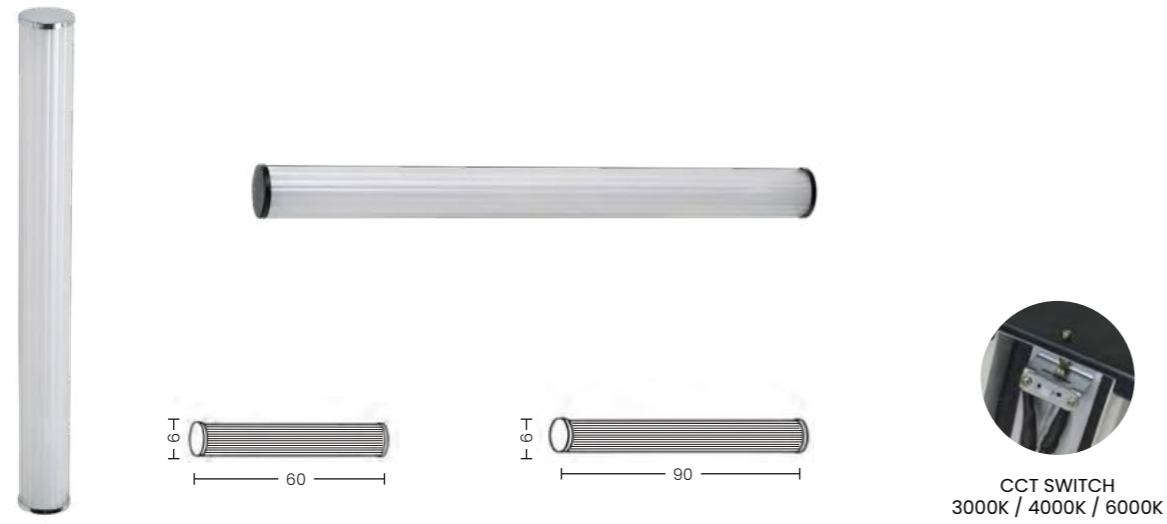

PRONTO WALL 60 IP44 CCT SWITCH