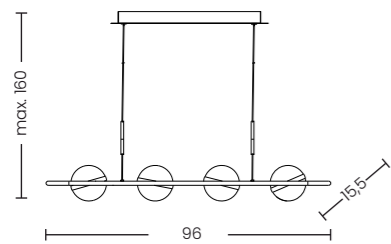

Astrid 4 Pendant DIMM Bk

Code/Color	● AZ6892 black / clear
Finish	matt / shiny
Material	aluminium / glass
Light source	4 x LED integrated
Power	34W
Kelvins	3000K
Dimmable	yes
Type of control	3-STEP DIMMER