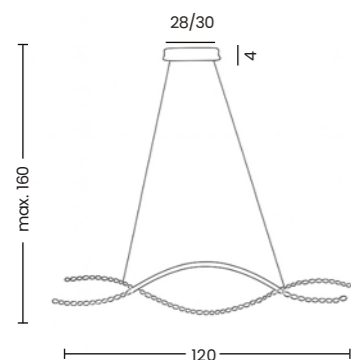

SPARK WAVES PENDANT CCT DIMM + REMOTE CONTROL

Spark Waves Pendant 120 CCT DIMM Go + Remote Control
AZ6563

Remote Control

- Spark Waves Pendant 120 Cct DIMM Ch + Remote Control**
- Control
 - Code/Color ● AZ6562 chrome / clear
 - Code/Color ● AZ6563 gold / clear
 - Finish shiny / shiny
 - Material aluminium / glass
 - Light source 2 x LED integrated
 - Power 68W
 - Lumens 4465lm
 - Kelvins 3000 - 4000K
 - Dimmable yes
 - CCT yes
 - Remote Control yes
 - Type of control REMOTE CONTROL