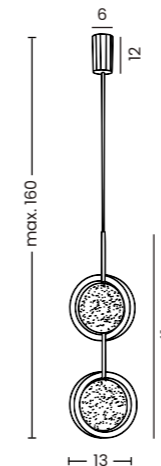

Euforia Pendant 2 Go

Code/Color	● AZ6736 gold / clear
Finish	shiny / shiny
Material	aluminium / acrylic
Light source	2 x LED integrated
Power	12W
Lumens	900lm
Kelvins	3000K