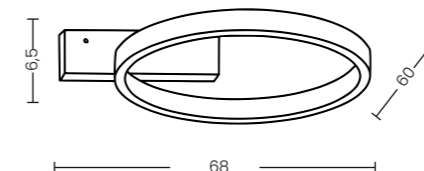

Up & Down light

ARTE TOP 25W+25W CCT SWITCH BK

Arte Top 25W+25W CCT Switch Bk

Code/Color	● AZ7011 black
Finish	matt
Material	aluminium / silicone
Light source	2 x LED integrated
Power	50W
Kelvins	3000 / 4000 / 6000K
Dimmable	yes
CCT	yes
Type of control	CCT SWITCH, TRIAC DIMMER