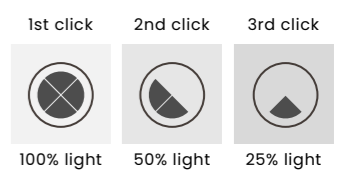

3-STEP DIMM SYSTEM