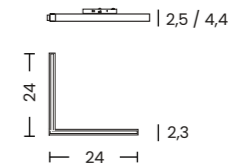

ALFA SAGA TRACK MAGNETIC CORNER A 24W CCT BLUETOOTH