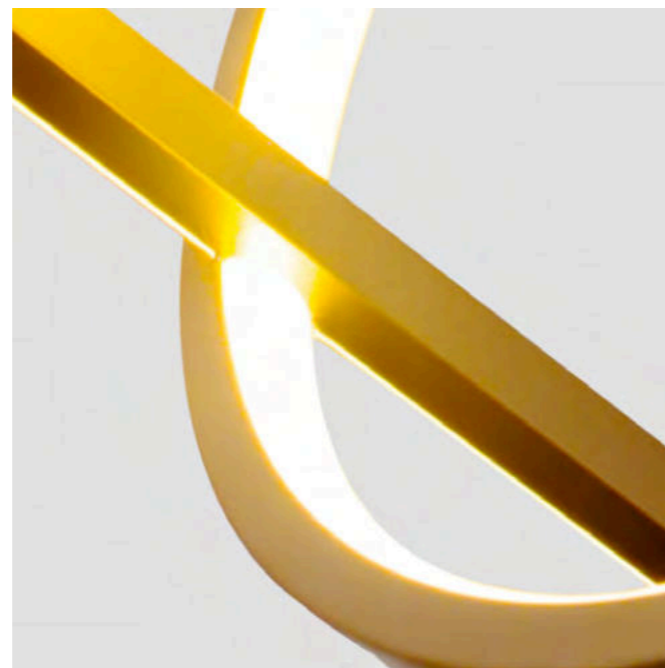

POND 120 PENDANT 3-STEP DIMM CHAMPAGNE & POND 40 WALL CHAMPAGNE

Pond 120 Pendant 3-Step DIMM Champagne
AZ6782

Pond 40 Wall Champagne
AZ6781

3-STEP DIMM SYSTEM

Pond 120 Pendant 3-Step DIMM Champagne

Code/Color	● AZ6782 champagne / clear
Finish	matt / shiny
Material	aluminium / acrylic
Light source	1 x LED integrated
Power	58W
Lumens	3742lm
Kelvins	3000K
Dimmable	yes
Type of control	3-STEP DIMMER