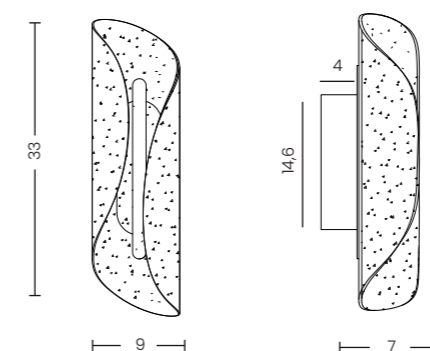

Manta Wall 3000K Bk

Code/Color	● AZ6795 black / clear
Finish	matt / shiny
Material	aluminium / acrylic
Light source	1 x LED integrated
Power	8W
Lumens	75lm
Kelvins	3000K