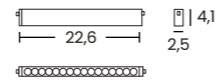

Voltage 230V	Lumens 1033lm	Light source 1x LED integrated
Kelvins 3000 - 6000K	Power 9W	Protection level IP20
Type of control BLUETOOTH	Material aluminium / PVC	Finish matt

- black AZ5175
- white AZ7244
- beige AZ7337