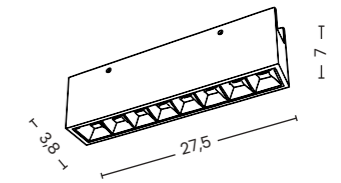

Light source	Power	Lumens
1x LED integrated	20W	1000lm
Kelvins	CRI [Ra]	Beam angle
3000K	≥ 90	45°
Protection level	Material	
IP65	aluminium	

- black AZ6953
- white AZ6952