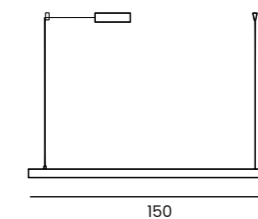

DELTA TRACK MAGNETIC SUPER SLIM CEILING BASE

DELTA TRACK MAGNETIC SUPER SLIM PENDANT 150 SET 32W+10W BK

up light

down light

Voltage 48V	Lumens 3360lm	Light source 2x LED integrated
Kelvins 3000/4000/6000K	Power 32W + 10W	Protection level IP20
Type of control CCT	Material aluminium / PVC	Finish matt

● black AZ6998

150