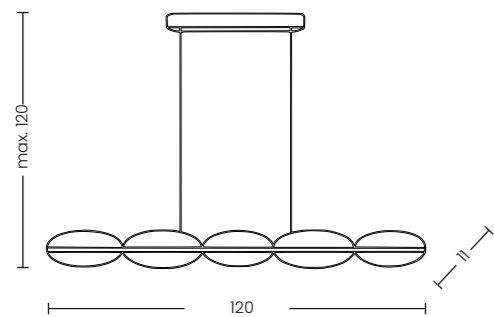

POND 120 PENDANT 3-STEP DIMM CHAMPAGNE & POND 40 WALL CHAMPAGNE

Pond 120 Pendant 3-Step DIMM Champagne
AZ6782

3-STEP DIMM SYSTEM

Pond 120 Pendant 3-Step DIMM Champagne

Code/Color	● AZ6782 champagne / clear
Finish	matt / shiny
Material	aluminium / acrylic
Light source	1 x LED integrated
Power	58W
Lumens	3742lm
Kelvins	3000K
Dimmable	yes
Type of control	3-STEP DIMMER

Pond 40 Wall Champagne

Code/Color	● AZ6781 champagne / clear
Finish	matt / shiny
Material	aluminium / acrylic
Light source	1 x LED integrated
Power	12W
Lumens	887lm
Kelvins	3000K