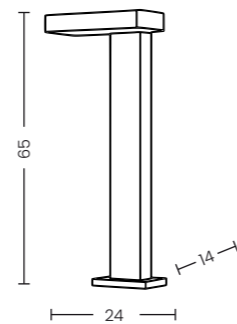

OPLO 650 3000K IP54

Code	Color	Finish	Material	Light Source	Lumens	Kelvins	Protection class
● AZ6833	dark grey	matt	aluminium / PVC	1 x LED integrated, 10W	800lm	3000K	IP54
● AZ6834	black	matt	aluminium / PVC	1 x LED integrated, 10W	800lm	3000K	IP54