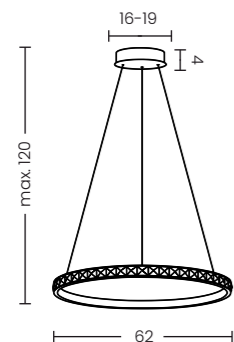

AZALEA 60 3-STEP DIMM BK

Azalea 60 3-Step DIMM Bk
AZ6772

3-STEP DIMM SYSTEM

Azalea 60 3-Step DIMM Bk

- Code/Color ● AZ6772 black / clear
- Finish brushed / shiny
- Material aluminium / crystal
- Light source 1 x LED integrated
- Power 30W
- Lumens 1480lm
- Kelvins 2936K
- Dimmable yes
- Type of control 3-STEP DIMMER