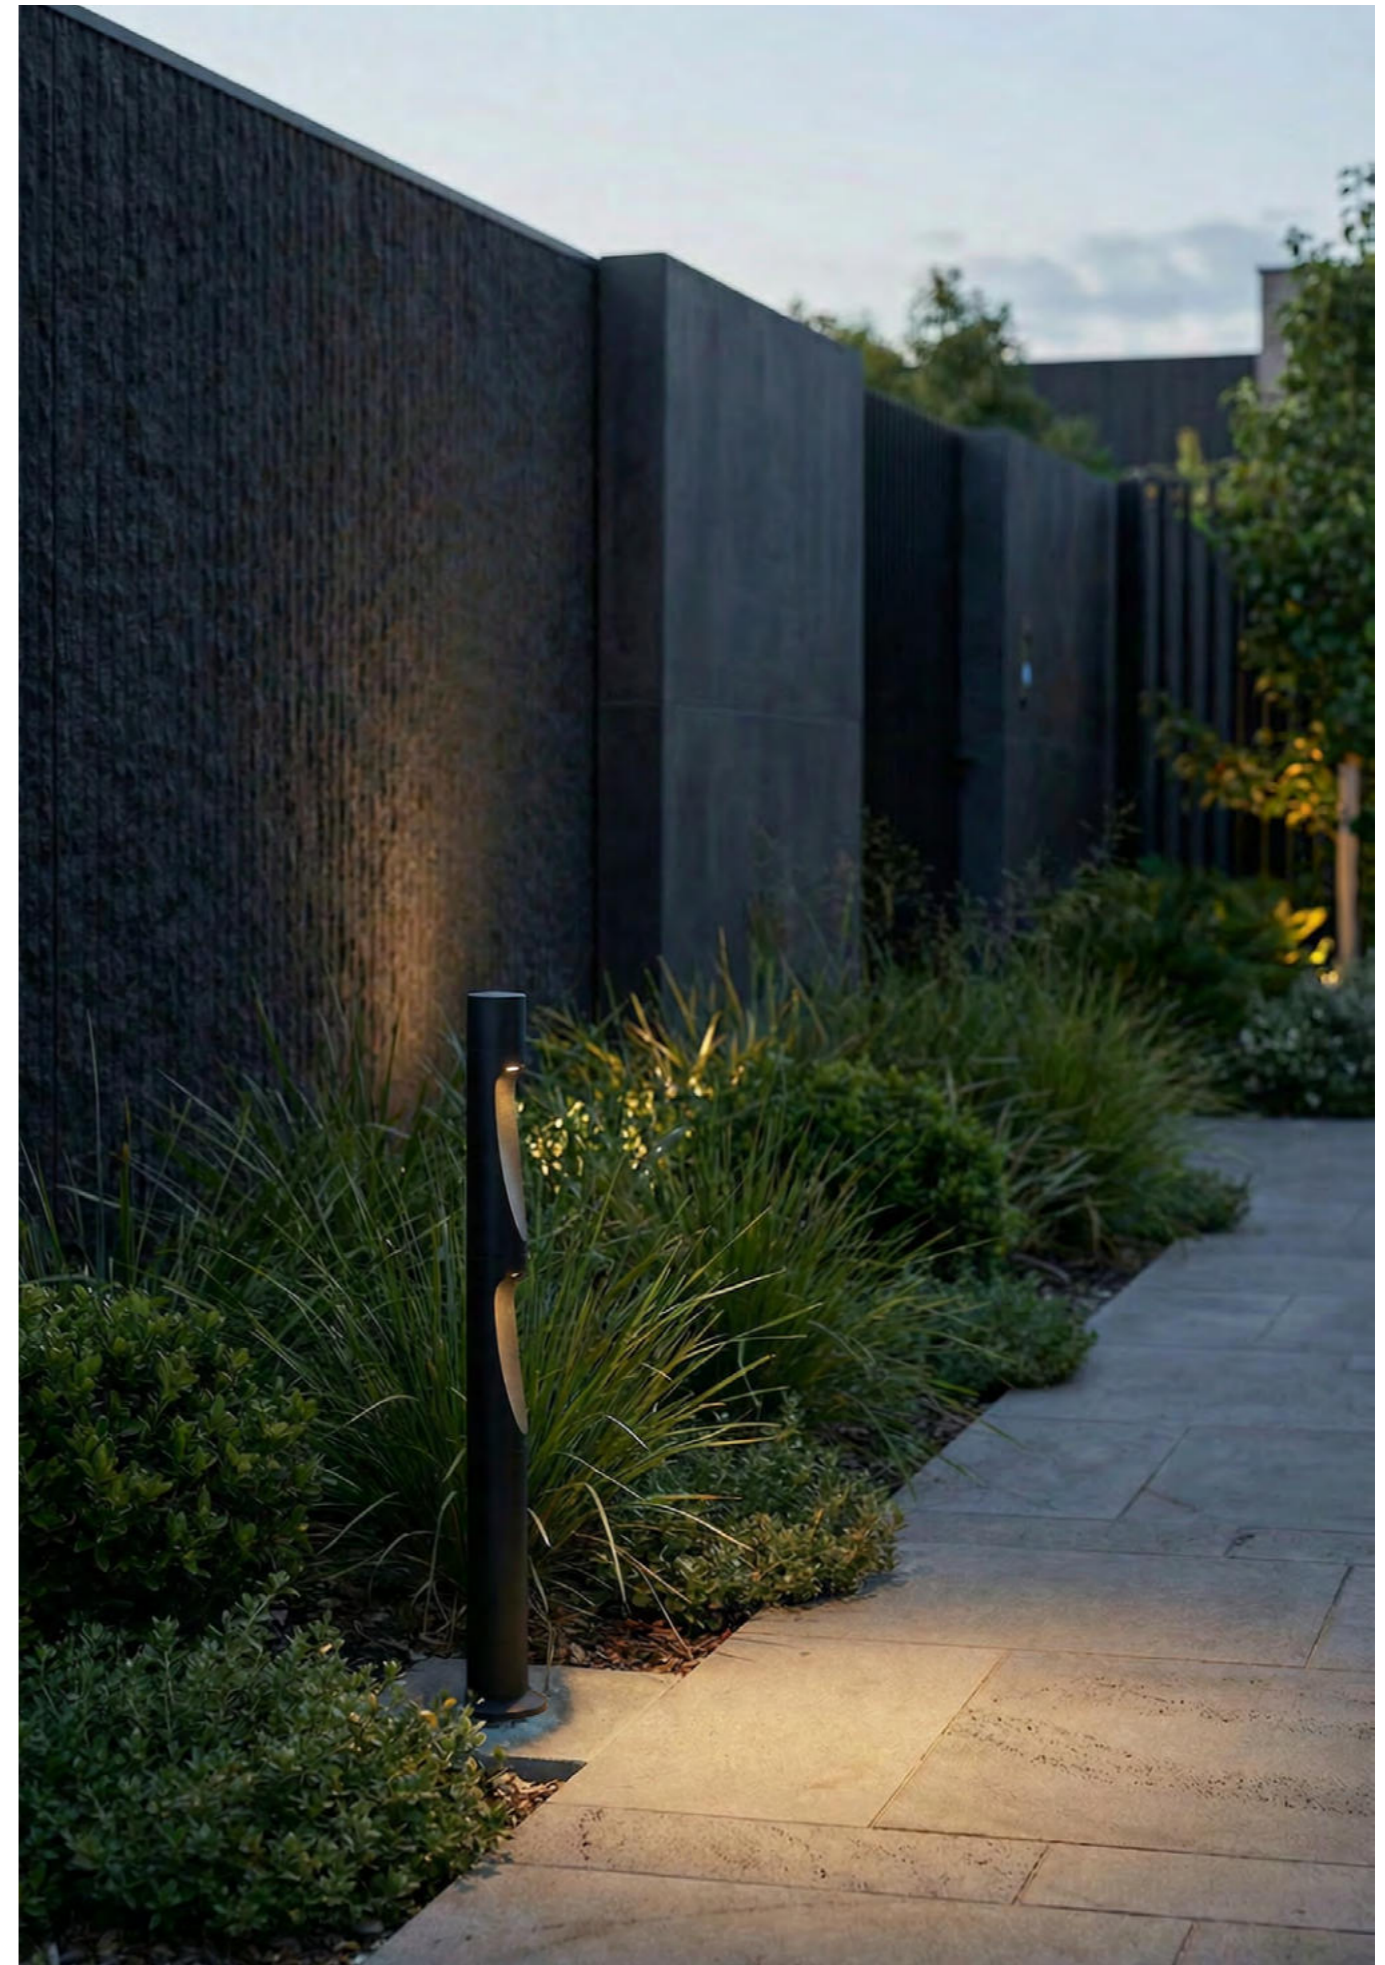

FUEGO 60 IP65 3000K BK

Code	Color	Finish	Material	Light Source	Lumens	Kelvins	Protection class
● AZ7130	corten	matt	aluminium	1 x LED integrated, 6W	480lm	3000K	IP65
● AZ7131	black	matt	aluminium	1 x LED integrated, 6W	480lm	3000K	IP65

FUEGO 80 IP65 3000K

Code	Color	Finish	Material	Light Source	Lumens	Kelvins	Protection class
● AZ7132	brown	matt	aluminium	2 x LED integrated, 12W	960lm	3000K	IP65
● AZ7133	black	matt	aluminium	2 x LED integrated, 12W	960lm	3000K	IP65