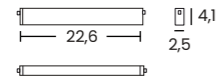

BETA SAGA 230V TRACK MAGNETIC 9W 3000/4000K