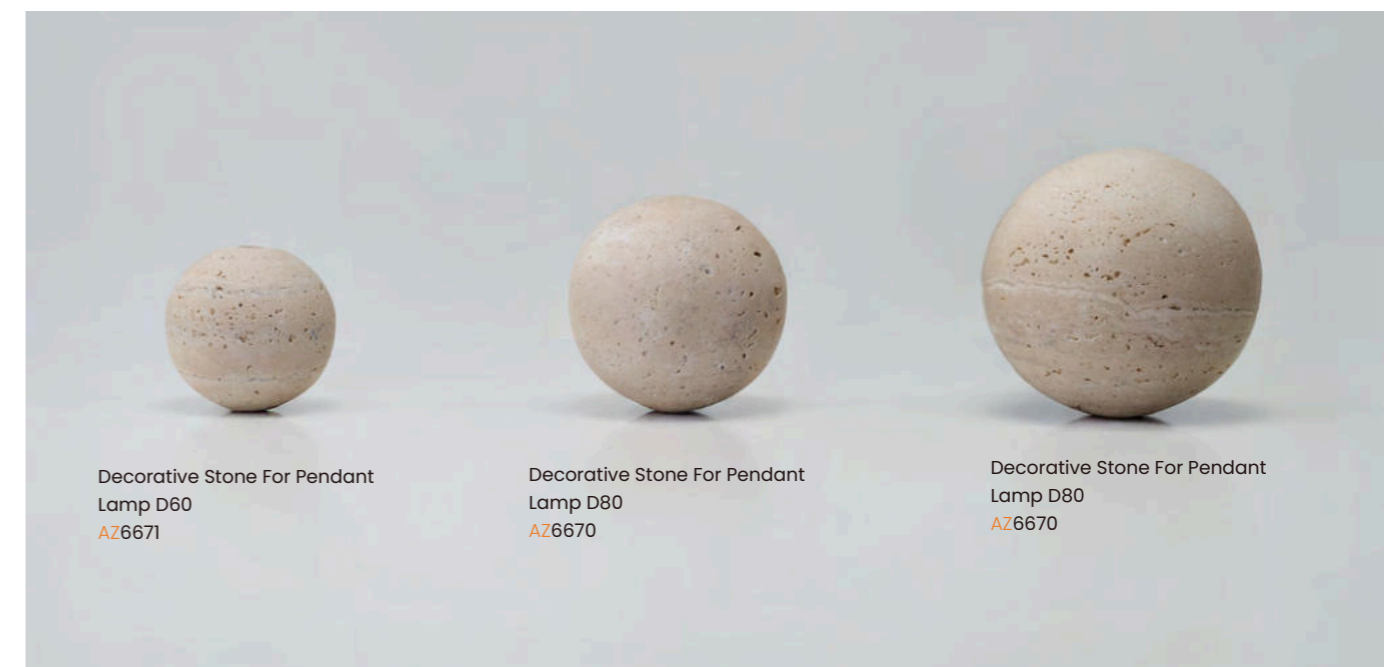

Optional natural stone decorative element for **Azzardo** pendants.

Decorative Stone For Pendant Lamp D60

Code/Color	● AZ6671 beige
Finish	matt
Material	stone

Decorative Stone For Pendant Lamp D80

Code/Color	● AZ6670 beige
Finish	matt
Material	stone

Decorative Stone For Pendant Lamp D100

Code/Color	● AZ6669 beige
Finish	matt
Material	stone

Decorative Stone For Pendant Lamp D60
AZ6671

Decorative Stone For Pendant Lamp D80
AZ6670

Decorative Stone For Pendant Lamp D80
AZ6670