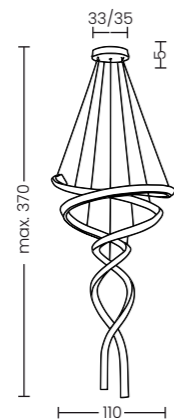

SPARK SPIRAL XXL CCT SWITCH DIMM

Spark Spiral XXL CCT Switch DIMM Go
AZ6898

Spark Spiral XXL CCT Switch DIMM Ch
AZ6897

Spark Spiral XXL CCT Switch DIMM Ch

Code/Color	● AZ6897 chrome / clear
Code/Color	● AZ6898 gold / clear
Finish	shiny / shiny
Material	aluminium / crystal
Light source	2 x LED integrated
Power	280W
Kelvins	3000 / 3500 / 4000K
Dimmable	yes
CCT	yes
Type of control	CCT SWITCH, TRIAC DIMMER