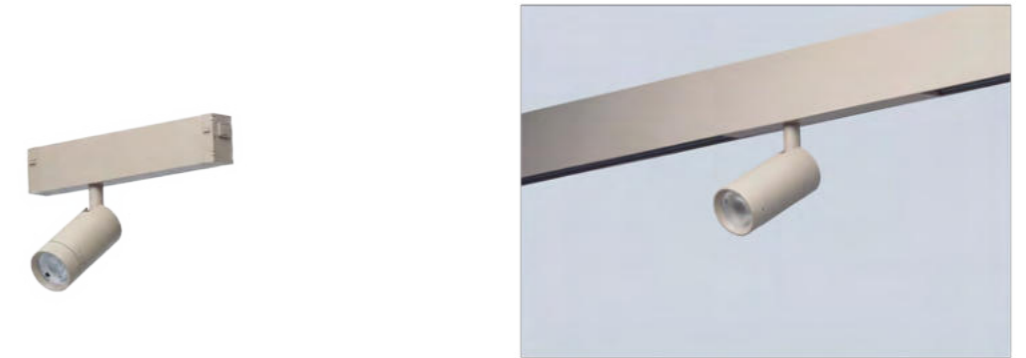

BETA OPTICA 230V TRACK MAGNETIC 7W CCT BLUETOOTH

Voltage 230V	Lumens 467lm	Light source 1x LED integrated
Kelvins 3000 - 6000K	Power 7W	Beam angle 15-38°
Protection level IP20	Type of control BLUETOOTH	Tilt 90°
Rotation 350°	Material aluminium / PVC	Finish matt

- black _____ AZ5182
- white _____ AZ7237
- beige _____ AZ7344