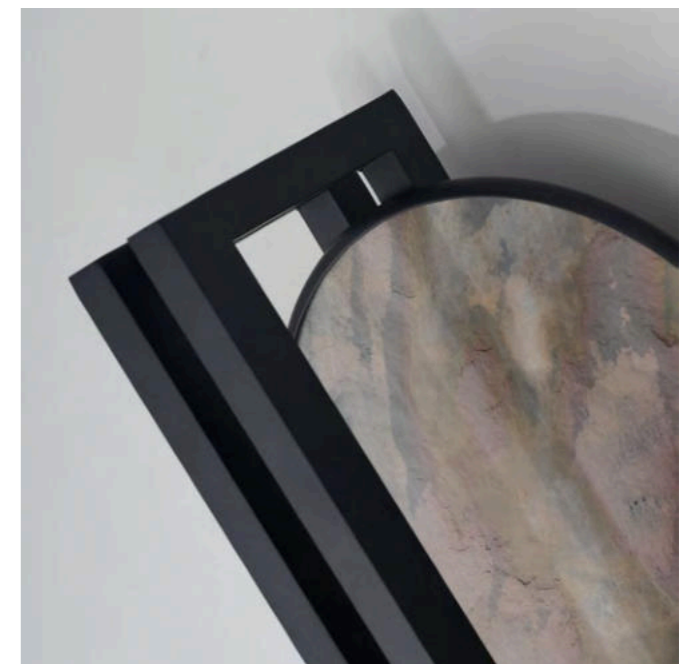

KRYPTON PENDANT 60 3-STEP CCT & KRYPTON TOP 60 3-STEP CCT

Krypton Pendant 60 3-Step CCT

Code/Color	● AZ6664 black / brown
Finish	matt / stone
Material	aluminium / gypsum / PVC
Light source	1 x LED integrated
Power	37W
Lumens	1200lm
Kelvins	2930 / 6100K
CCT	yes
Type of control	3-STEP CCT

Krypton Top 60 3-Step CCT

Code/Color	● AZ6665 black / brown
Finish	matt / stone
Material	aluminium / gypsum / PVC
Light source	1 x LED integrated
Power	37W
Lumens	1200lm
Kelvins	2930 / 6100K
CCT	yes
Type of control	3-STEP CCT

MOONS 3-STEP CCT WALL

Moons 3-Step CCT Wall

Code/Color	● AZ6666 brown / black
Finish	stone / matt
Material	stone / aluminium / silicone
Light source	2 x LED integrated
Power	31W
Lumens	193lm
Kelvins	2800 / 4000 / 5490K
CCT	yes
Type of control	3-STEP CCT