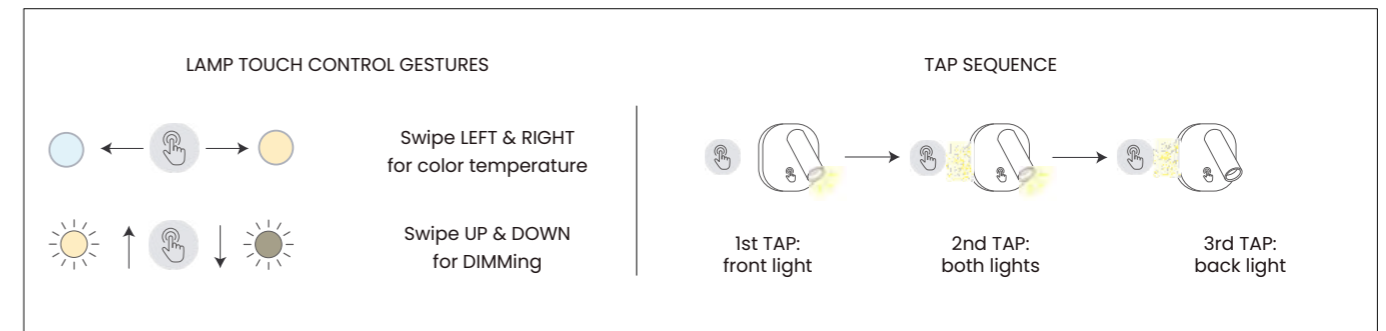

Lara 3W+6W 3-Step CCT DIMM Wh
AZ7016

Lara 3W+6W 3-Step CCT

Code/Color	○ AZ7016 white ● AZ7017 black
Finish	matt
Material	aluminium
Light source	2 x LED integrated
Power	9W
Lumens	240 / 480lm
Kelvins	3000 / 4000 / 6000K
Dimmable	yes
CCT	yes
Type of control	CCT, Dimmable