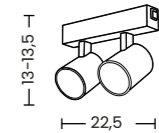

Voltage 230V	Light source 1x GU10	Power max 50W only LED
Protection level IP20	Material ALUMINIUM	Finish matt
Tilt 90°	Rotation 350°