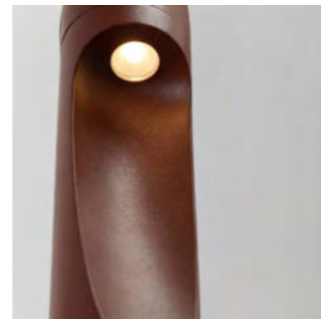

FUEGO 80 IP65 3000K

Code	Color	Finish	Material	Light Source	Lumens	Kelvins	Protection class
● AZ7132	brown	matt	aluminium	2 x LED integrated, 12W	960lm	3000K	IP65
● AZ7133	black	matt	aluminium	2 x LED integrated, 12W	960lm	3000K	IP65