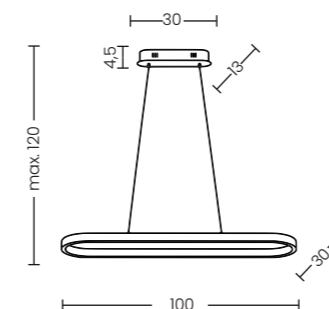

CAMELIA 100 OVAL 3-STEP DIMM GO

CAMELIA 100 OVAL 3-STEP DIMM Go
AZ6771

3-STEP DIMM SYSTEM

Camelia 100 Oval 3-Step DIMM Go

Code/Color	● AZ6771 rose gold / clear
Finish	brushed / shiny
Material	aluminium / crystal
Light source	1 x LED integrated
Power	60W
Lumens	2400lm
Kelvins	2934K
Dimmable	yes
Type of control	3-STEP DIMMER