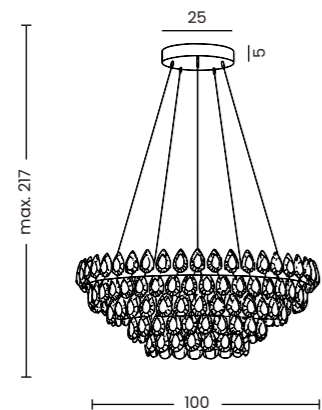

BARLETTA 60+100 PENDANT 3-STEP DIMM

Barletta 60+100 Pendant 3-Step DIMM Go
AZ6904

3-STEP DIMM SYSTEM

Barletta 60+100 Pendant 3-Step DIMM Go

- Code/Color ● AZ6904 rose gold / clear
- Finish shiny / shiny
- Material aluminium / crystal
- Light source 2 x LED integrated
- Power 180W
- Lumens 1m
- Kelvins 3000K
- Dimmable yes
- Type of control 3-STEP DIMMER