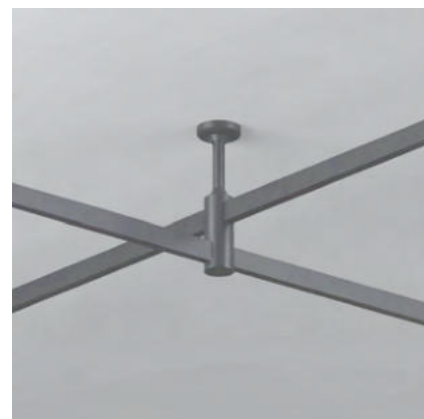

DELTA TRACK MAGNETIC SUPER SLIM ROD SUSPENSION

1. Height/ Color/Code
2. 10 cm black **AZ7001**
   - 30-60 cm black **AZ7004**
   - 60-120 cm black **AZ7005**

DELTA TRACK MAGNETIC SUPER SLIM DOUBLE ROD SUSPENSION

1. Height/ Color/Code
2. 10 cm black **AZ7007**
   - 30-60 cm black **AZ6678**
   - 60-120 cm black **AZ6679**

DELTA TRACK MAGNETIC SUPER SLIM ELECTRIC ROD SUSPENSION

1. Height/ Color/Code
2. 10 cm black **AZ7000**
   - 30-60 cm black **AZ7002**
   - 60-120 cm black **AZ7003**

DELTA TRACK MAGNETIC SUPER SLIM DOUBLE ELECTRIC ROD SUSPENSION

1. Height/ Color/Code
2. 10 cm black **AZ7006**
   - 30-60 cm black **AZ7008**
   - 60-120 cm black **AZ6677**

DELTA TRACK MAGNETIC SUPER SLIM GIPS

DELTA TRACK MAGNETIC SUPER SLIM GIPS (1m, 2m)

1. Length/Color/Code
2. 1m black **AZ6992**
   - 2m black **AZ6993**

DELTA TRACK MAGNETIC SUPER SLIM GIPS CORNER90 A BK

1. Color/Code
2. black **AZ6994**