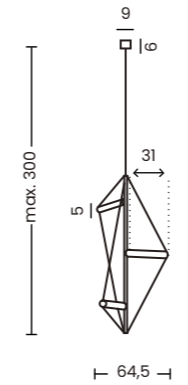

ORION BK

Orion Bk
Code/Color ● AZ6535 black / white
Finish matt / matt
Material aluminium / PVC
Light source 3 x LED integrated
Power 32W
Lumens 1500lm
Kelvins 3000K