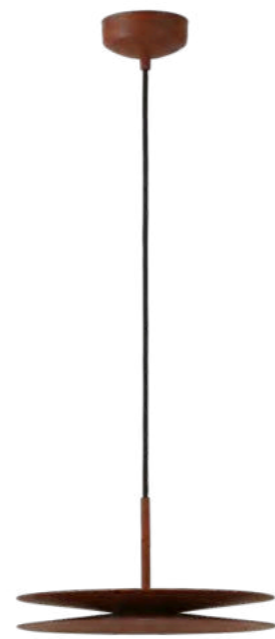

Disc Pendant 35 Auburn
AZ6743