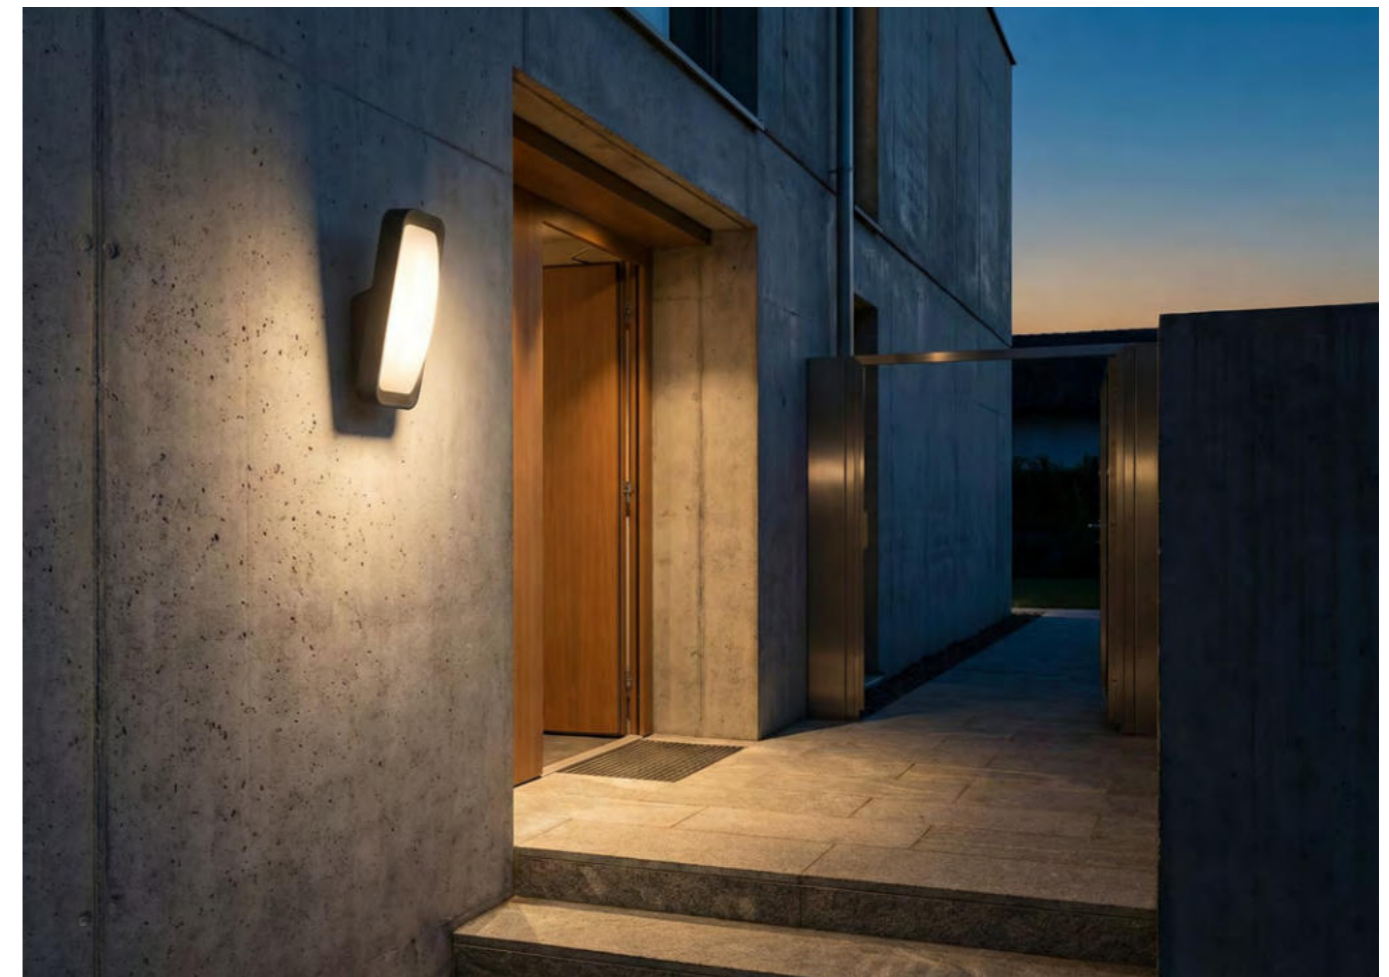

Code	Color	Finish	Material	Light Source	Lumens	Kelvins	Protection class
○ AZ6639	white	matt	aluminium / PVC	1 x LED integrated, 10W	800lm	3000K	IP54
● AZ6637	dark grey	matt	aluminium / PVC	1 x LED integrated, 10W	800lm	3000K	IP54
○ AZ6640	white	matt	aluminium / PVC	1 x LED integrated, 10W	800lm	4000K	IP54
● AZ6637	dark grey	matt	aluminium / PVC	1 x LED integrated, 10W	800lm	4000K	IP54