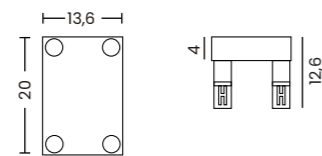

DELTA TRACK MAGNETIC SUPER SLIM CEILING BASE

DELTA TRACK MAGNETIC SUPER SLIM CEILING BASE BK
Color/Code ● black AZ6680

Tuya
SMART APP

DELTA TRACK MAGNETIC SUPER SLIM DOUBLE (1,5m)
Length/Color/Code ● 1,5m black AZ7389