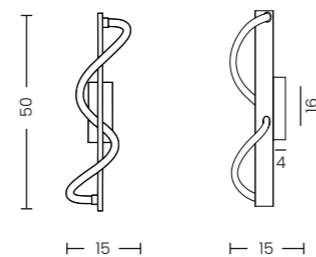

PESCARA PENDANT 120 3-STEP DIMM BK & PESCARA WALL BK

3-STEP DIMM SYSTEM

1st click	2nd click	3rd click
100% light	50% light	25% light

Pescara Pendant 120 3-Step DIMM Bk

Code/Color	● AZ6745 black / white
Finish	matt / matt
Material	aluminium / silicone
Light source	1 x LED integrated
Power	25W
Lumens	2000lm
Kelvins	3000K
Dimmable	yes
Type of control	3-STEP DIMMER

Pescara Wall Bk

Code/Color	● AZ6747 black / white
Finish	matt / matt
Material	aluminium / silicone
Light source	1 x LED integrated
Power	10W
Lumens	800lm
Kelvins	3000K

PESCARA PENDANT 150 3-STEP DIMM BK

Pescara Pendant 150 3-Step DIMM Bk

Code/Color	● AZ6746 black / white
Finish	matt / matt
Material	aluminium / silicone
Light source	1 x LED integrated
Power	33W
Lumens	2640lm
Kelvins	3000K
Dimmable	yes
Type of control	3-STEP DIMMER