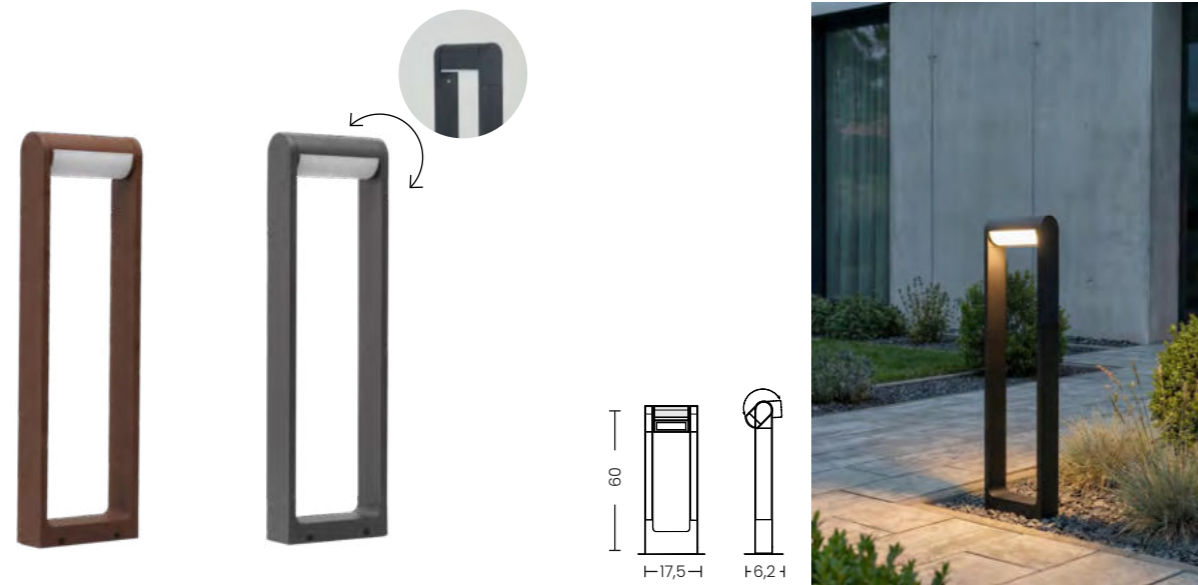

FRAME IP65 60 3000K