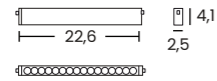

BETA KIRA 230V TRACK MAGNETIC 9W 3000/4000K