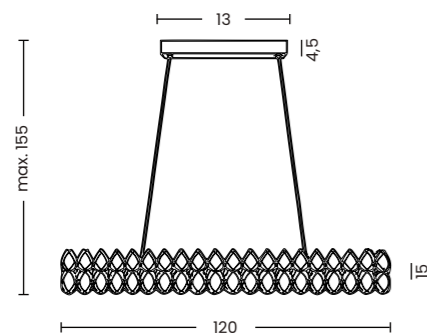

BARLETTA 120 OVAL 3-STEP DIMM GO

Barletta 120 Oval 3-Step DIMM Go
AZ6905

3-STEP DIMM SYSTEM

Barletta 120 Oval 3-Step DIMM Go

- Code/Color ● AZ6905 rose gold / clear
- Finish shiny / shiny
- Material aluminium / crystal
- Light source 1 x LED integrated
- Power 120W
- Kelvins 3000K
- Dimmable yes
- Type of control 3-STEP DIMMER